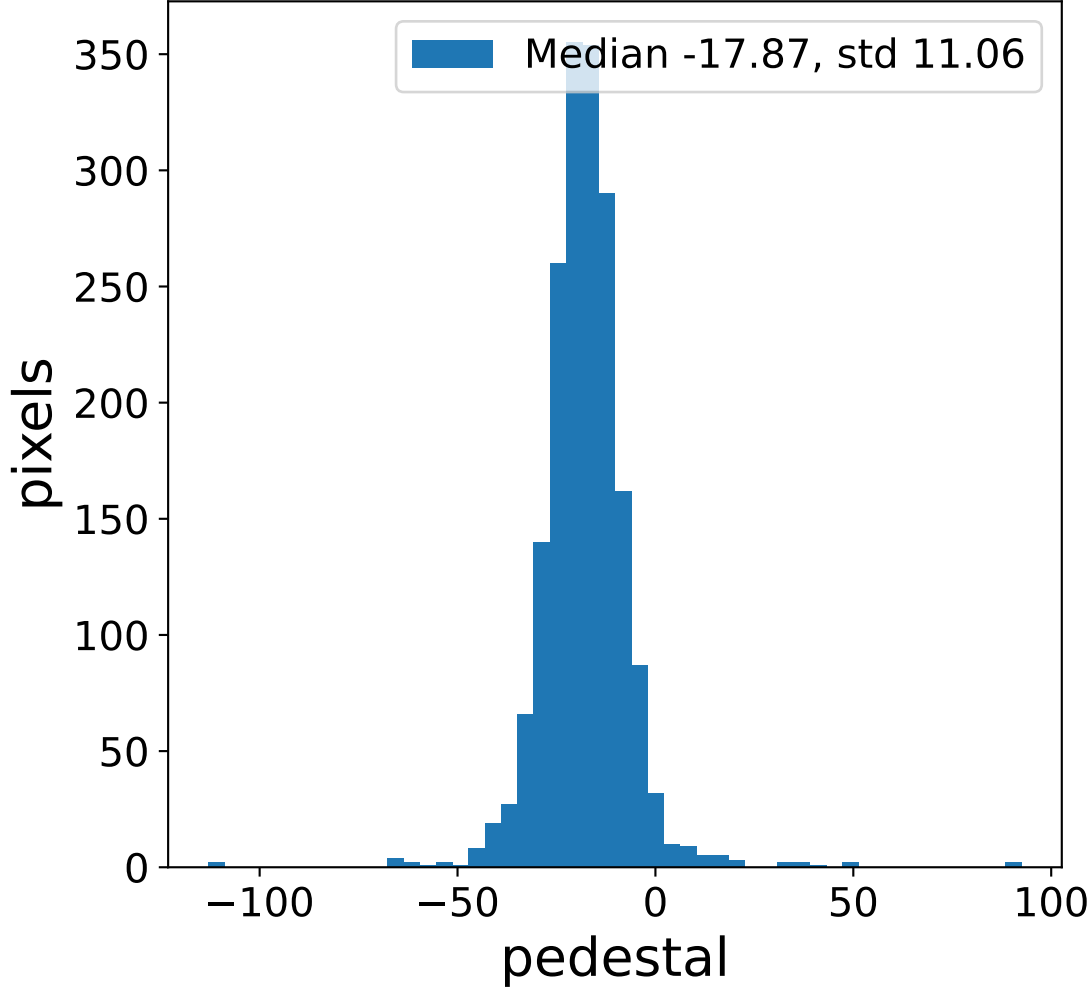

Run 3263

Run 3263

Run 3263 channel: HG

FF sample of 10000 events

pedestal sample of 10000 events

flat-fielded gain [ADC/pe]

Run 3263 channel: LG

FF sample of 10000 events

pedestal sample of 10000 events

flat-fielded gain [ADC/pe]