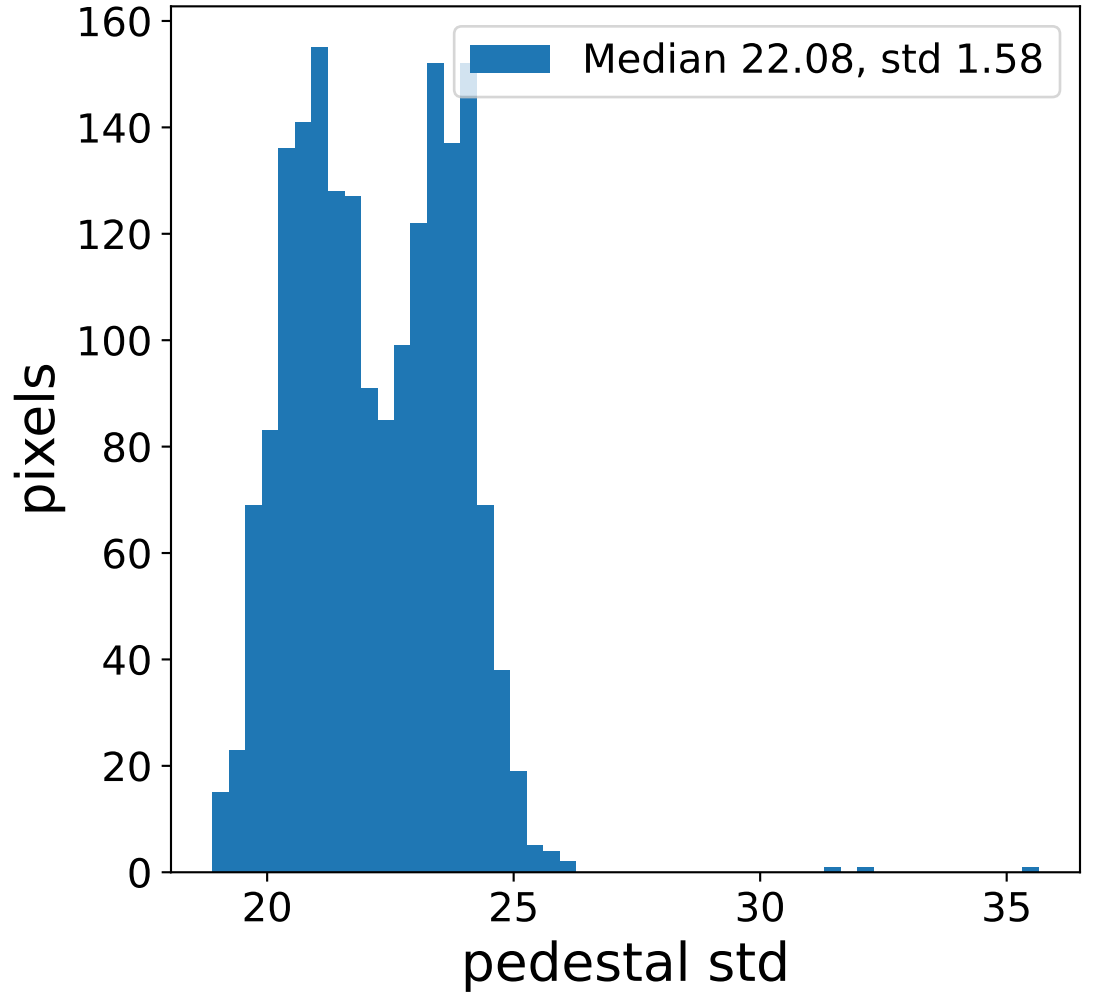

Run 3263

Run 3263

Run 3263 channel: HG

FF sample of 10000 events

pedestal sample of 10000 events

flat-fielded gain [ADC/pe]

Run 3263 channel: LG

FF sample of 10000 events

pedestal sample of 10000 events

flat-fielded gain [ADC/pe]