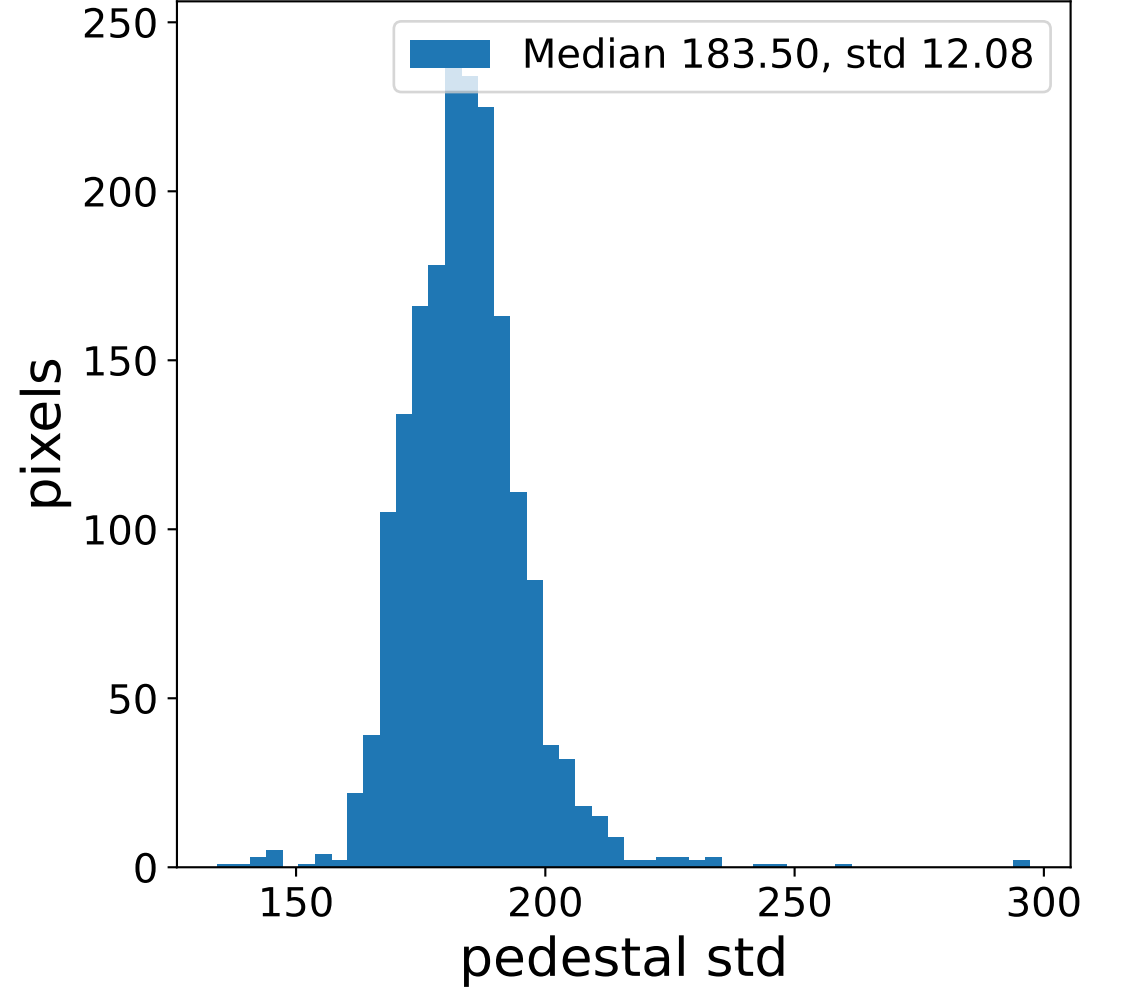

Run 3263

Run 3263

Run 3263 channel: HG

FF sample of 10000 events

pedestal sample of 10000 events

flat-fielded gain [ADC/pe]

Run 3263 channel: LG

FF sample of 10000 events

pedestal sample of 10000 events

flat-fielded gain [ADC/pe]