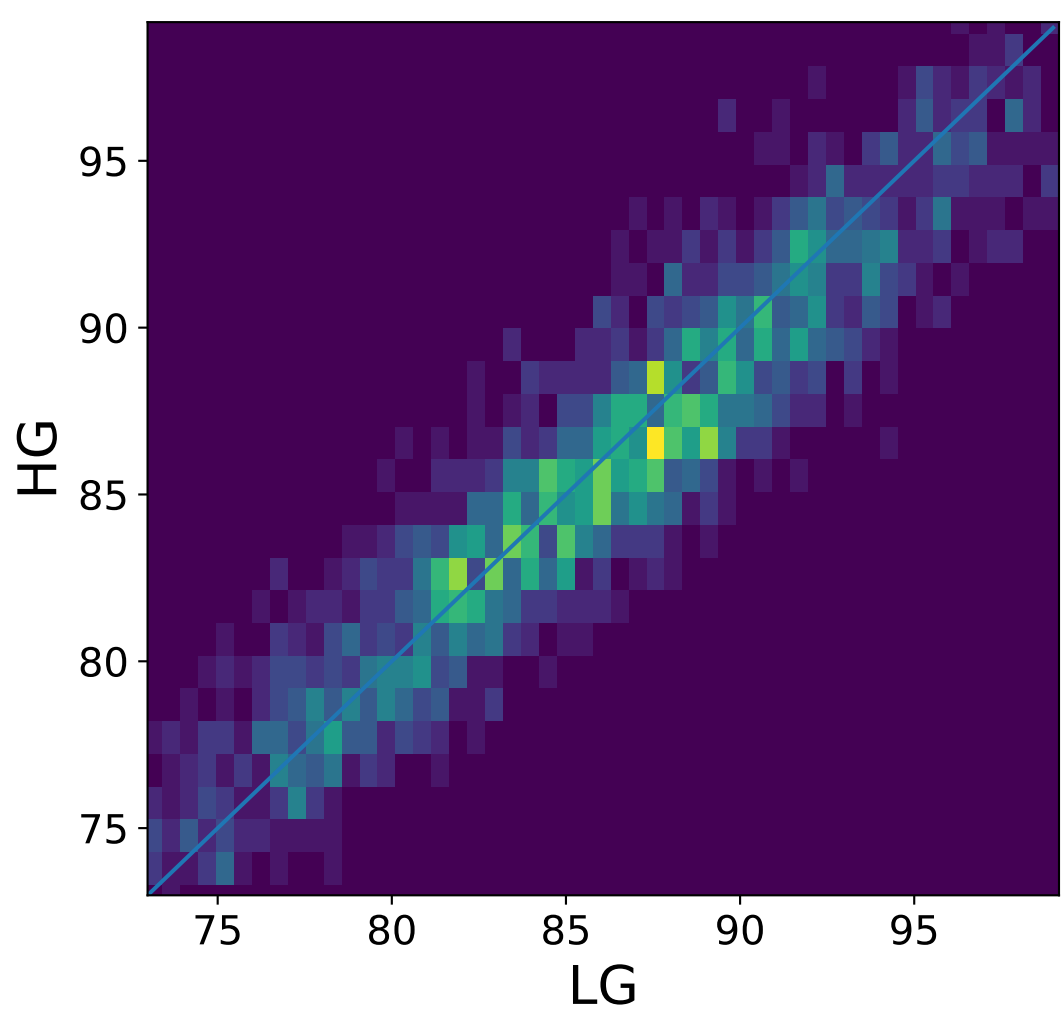

Run 3263

Run 3263

Run 3263 channel: HG

FF sample of 10000 events

pedestal sample of 10000 events

flat-fielded gain [ADC/pe]

Run 3263 channel: LG

FF sample of 10000 events

pedestal sample of 10000 events

flat-fielded gain [ADC/pe]