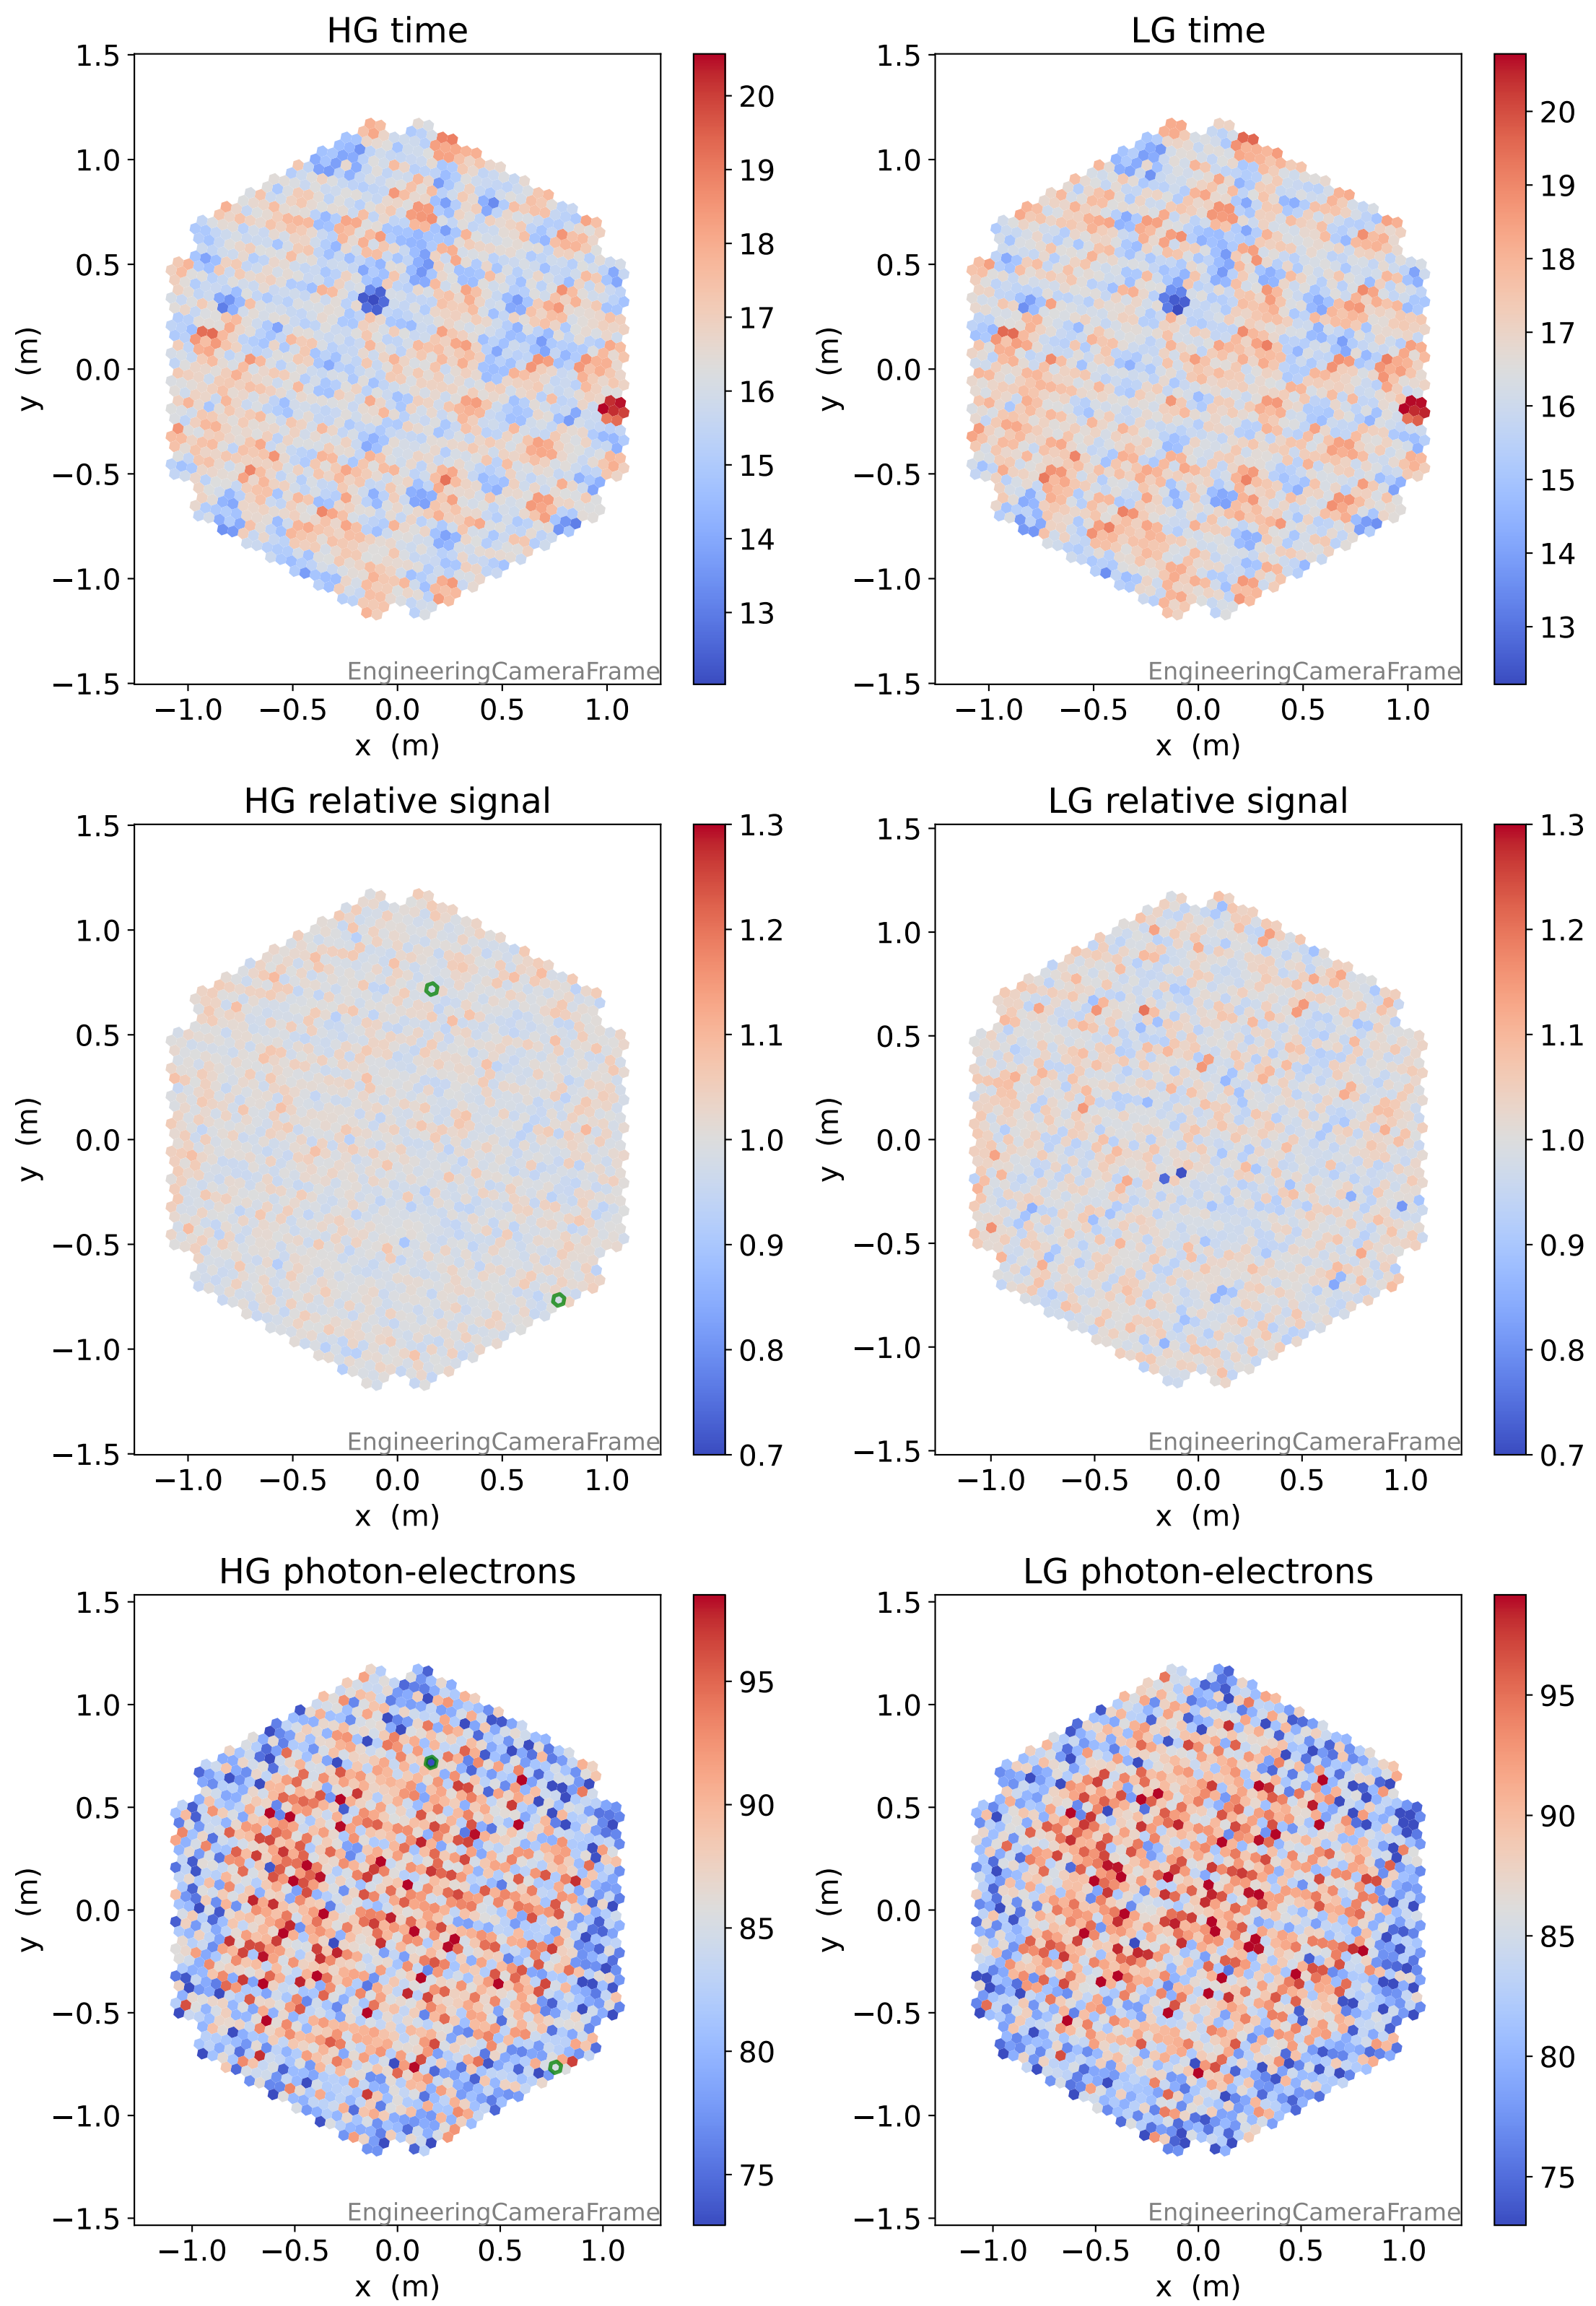

Run 3263

Run 3263

Run 3263 channel: HG

FF sample of 10000 events

pedestal sample of 10000 events

flat-fielded gain [ADC/pe]

Run 3263 channel: LG

FF sample of 10000 events

pedestal sample of 10000 events

flat-fielded gain [ADC/pe]