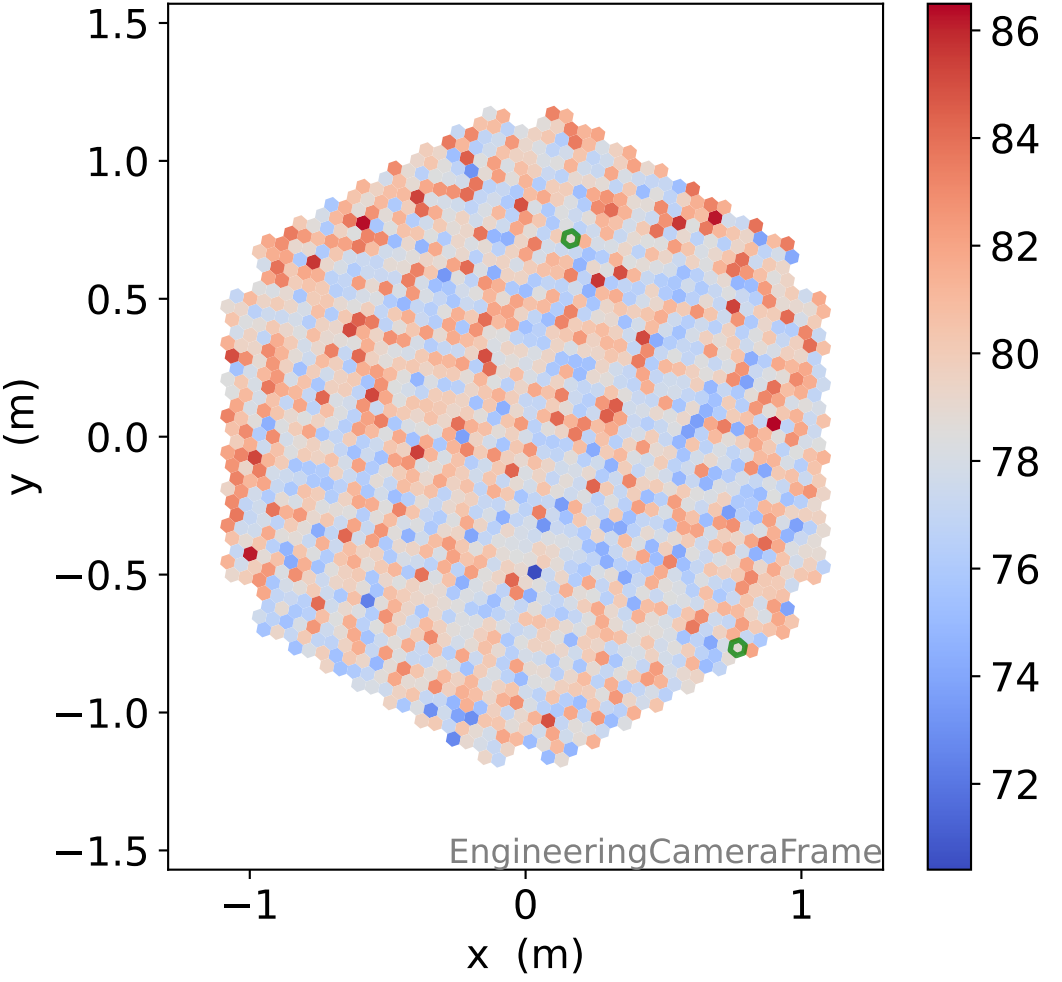

Run 3263

Run 3263

Run 3263 channel: HG

FF sample of 10000 events

pedestal sample of 10000 events

flat-fielded gain [ADC/pe]

Run 3263 channel: LG

FF sample of 10000 events

pedestal sample of 10000 events

flat-fielded gain [ADC/pe]