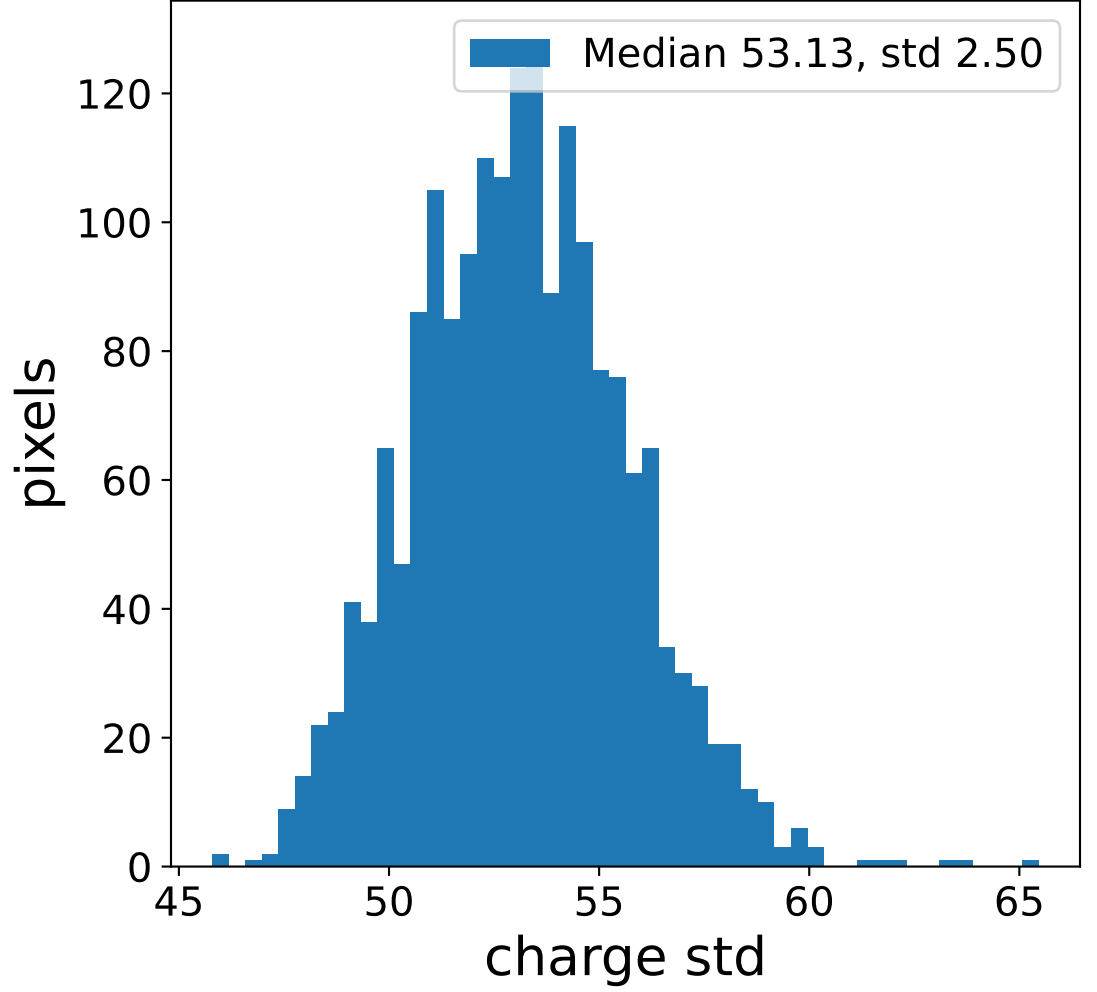

Run 3263

Run 3263

Run 3263 channel: HG

FF sample of 10000 events

pedestal sample of 10000 events

flat-fielded gain [ADC/pe]

Run 3263 channel: LG

FF sample of 10000 events

pedestal sample of 10000 events

flat-fielded gain [ADC/pe]