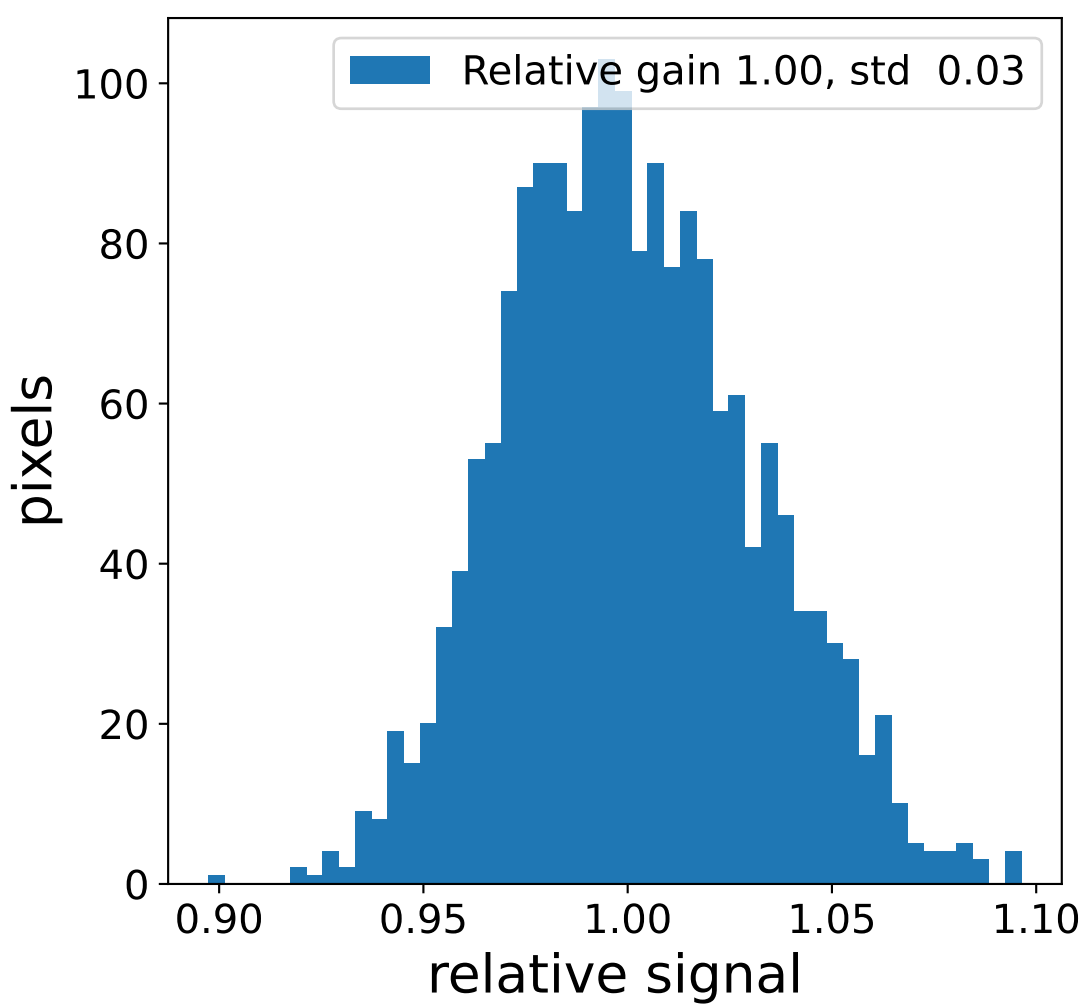

Run 3263

Run 3263

Run 3263 channel: HG

FF sample of 10000 events

pedestal sample of 10000 events

flat-fielded gain [ADC/pe]

Run 3263 channel: LG

FF sample of 10000 events

pedestal sample of 10000 events

flat-fielded gain [ADC/pe]