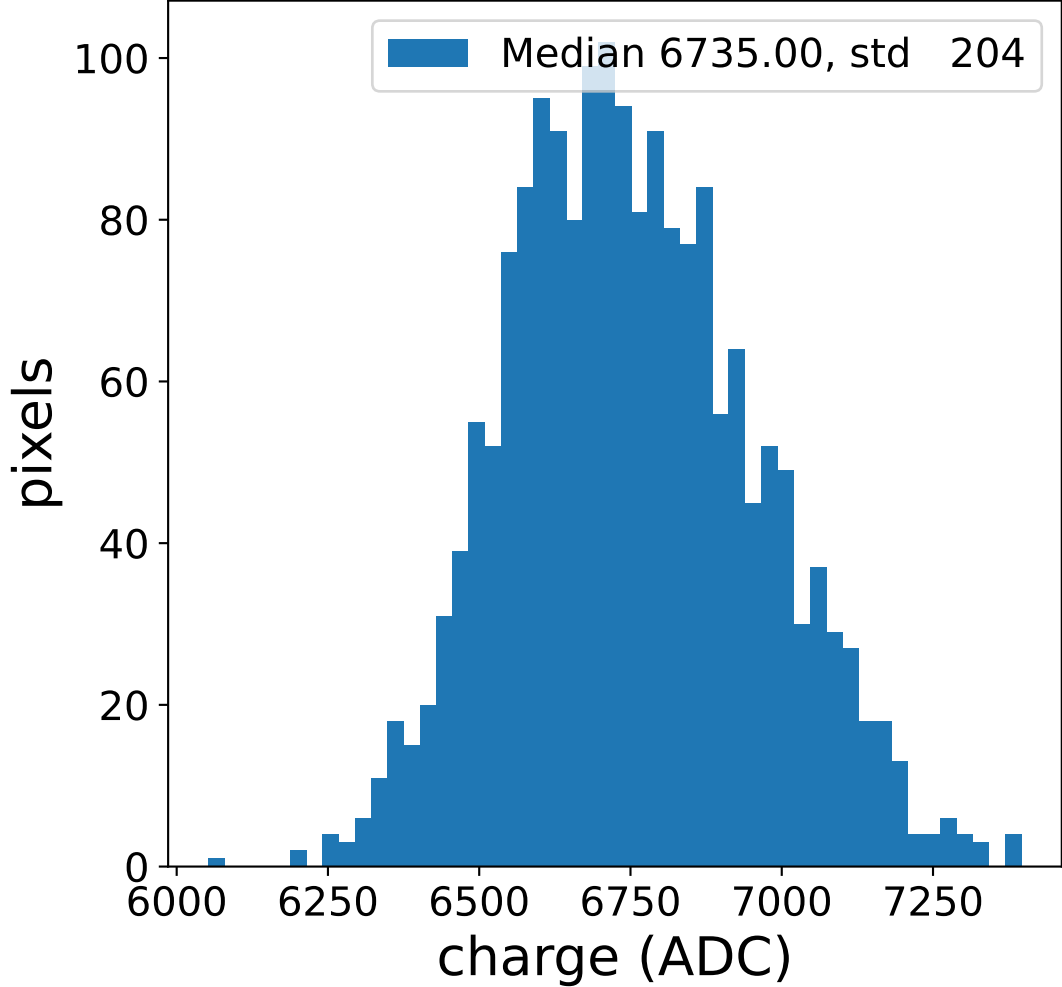

Run 3263

Run 3263

Run 3263 channel: HG

FF sample of 10000 events

pedestal sample of 10000 events

flat-fielded gain [ADC/pe]

Run 3263 channel: LG

FF sample of 10000 events

pedestal sample of 10000 events

flat-fielded gain [ADC/pe]