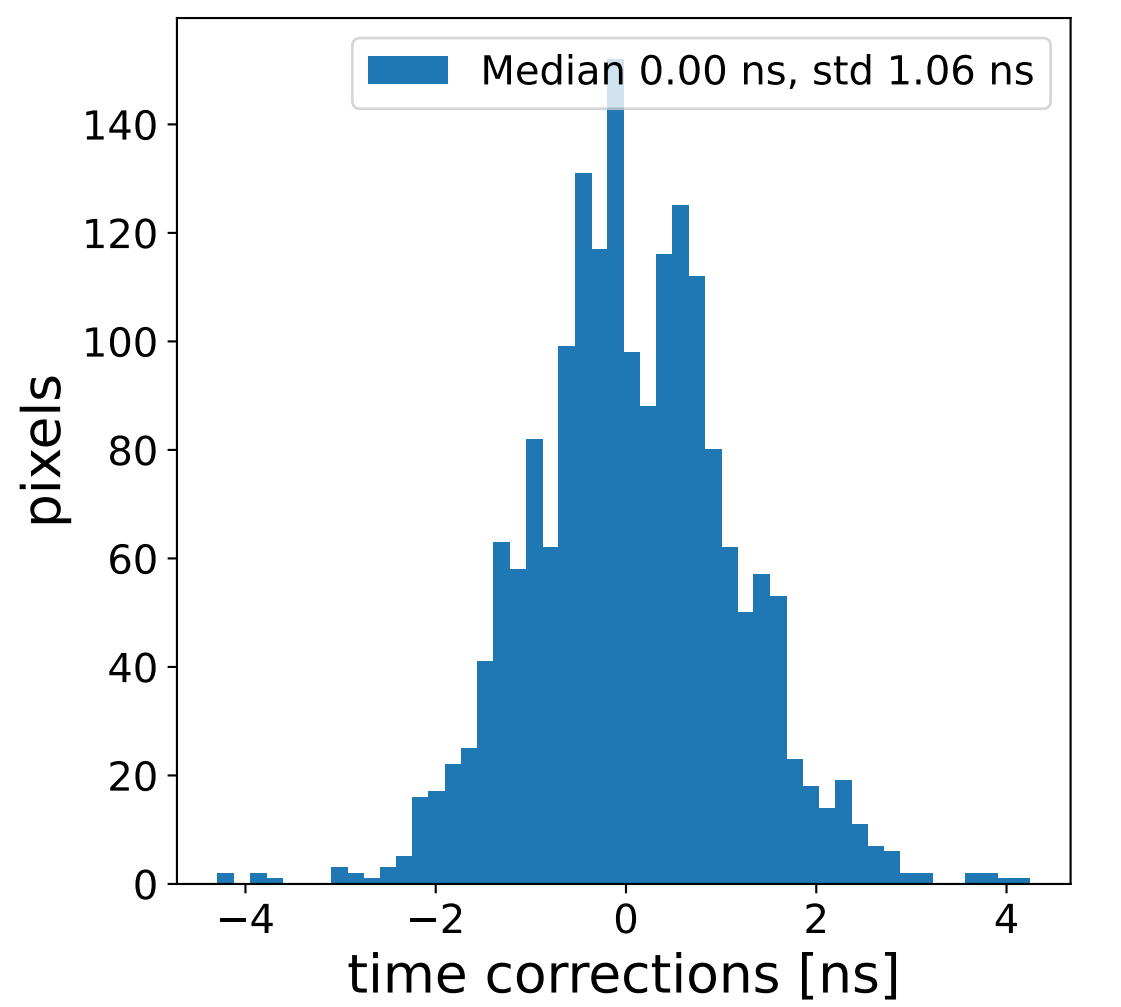

Run 3263

Run 3263

Run 3263 channel: HG

FF sample of 10000 events

pedestal sample of 10000 events

flat-fielded gain [ADC/pe]

Run 3263 channel: LG

FF sample of 10000 events

pedestal sample of 10000 events

flat-fielded gain [ADC/pe]