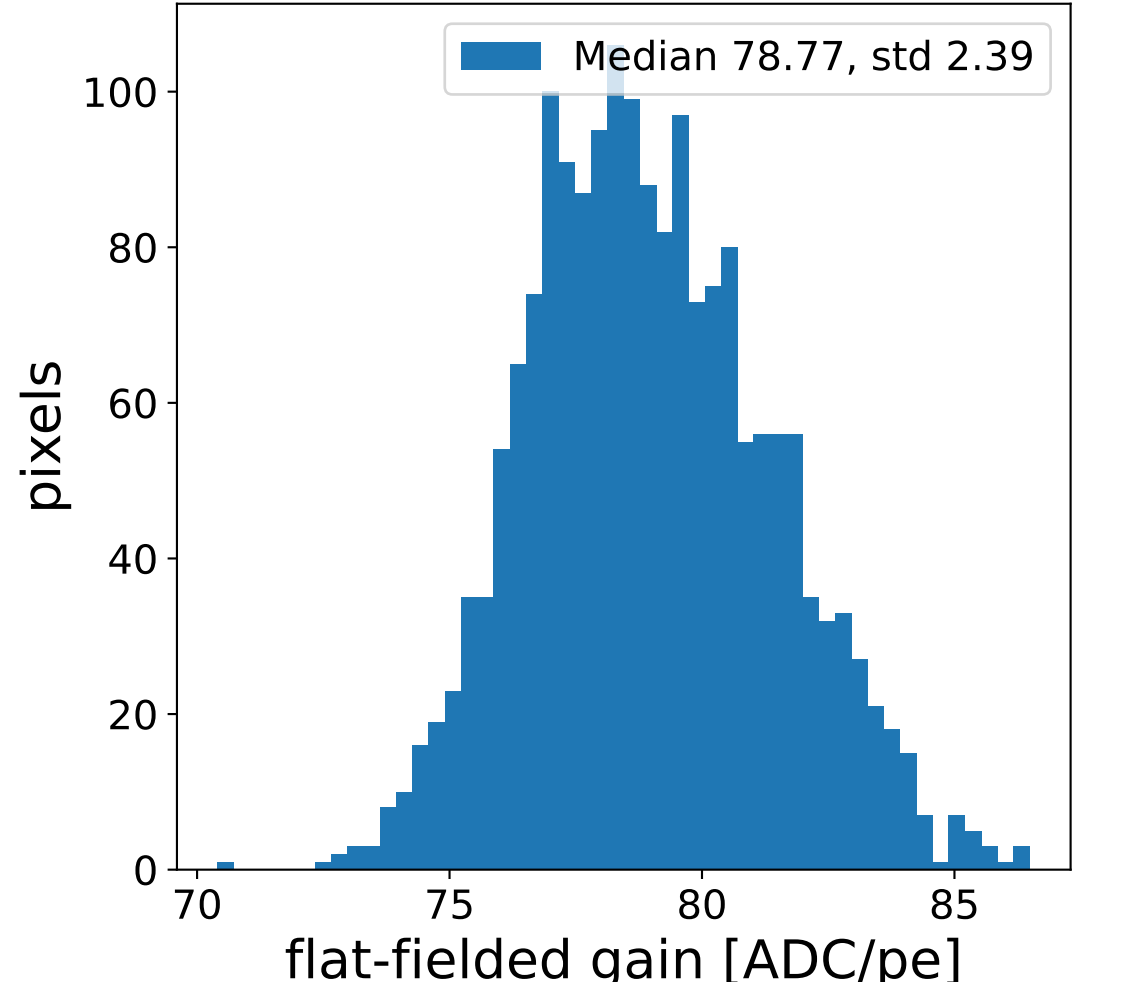

Run 3263

Run 3263

Run 3263 channel: HG

FF sample of 10000 events

pedestal sample of 10000 events

flat-fielded gain [ADC/pe]

Run 3263 channel: LG

FF sample of 10000 events

pedestal sample of 10000 events

flat-fielded gain [ADC/pe]