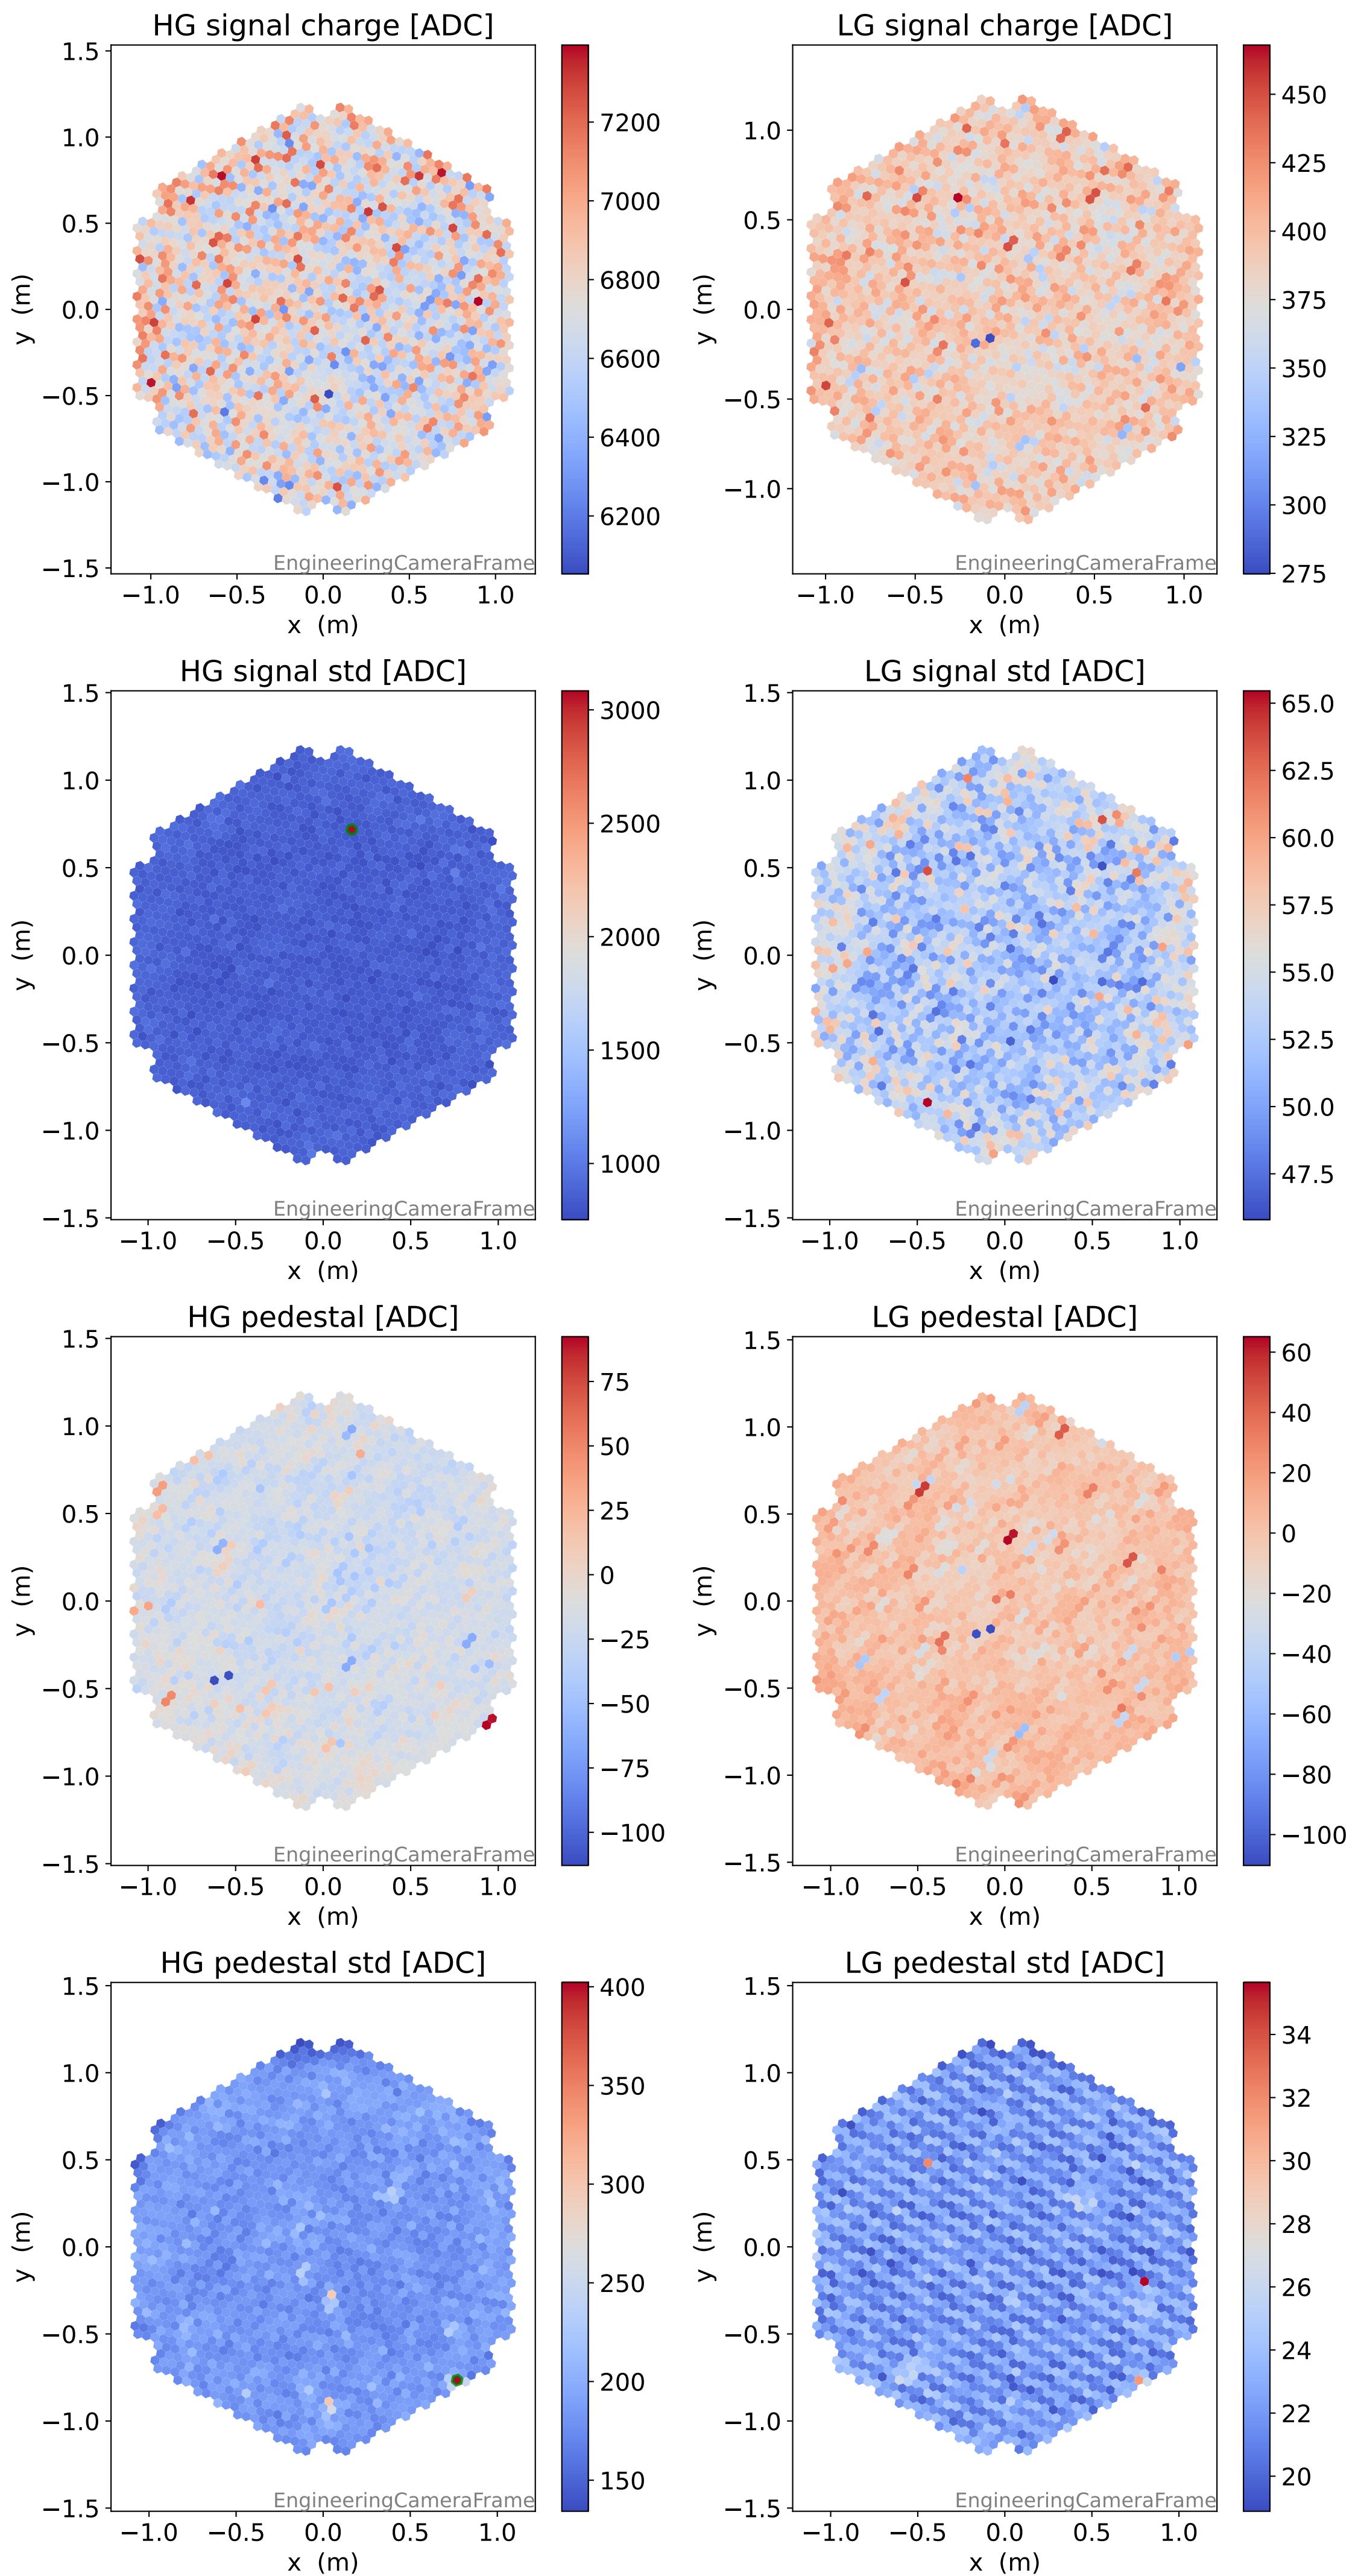

Run 3263

Run 3263

Run 3263 channel: HG

FF sample of 10000 events

pedestal sample of 10000 events

flat-fielded gain [ADC/pe]

Run 3263 channel: LG

FF sample of 10000 events

pedestal sample of 10000 events

flat-fielded gain [ADC/pe]