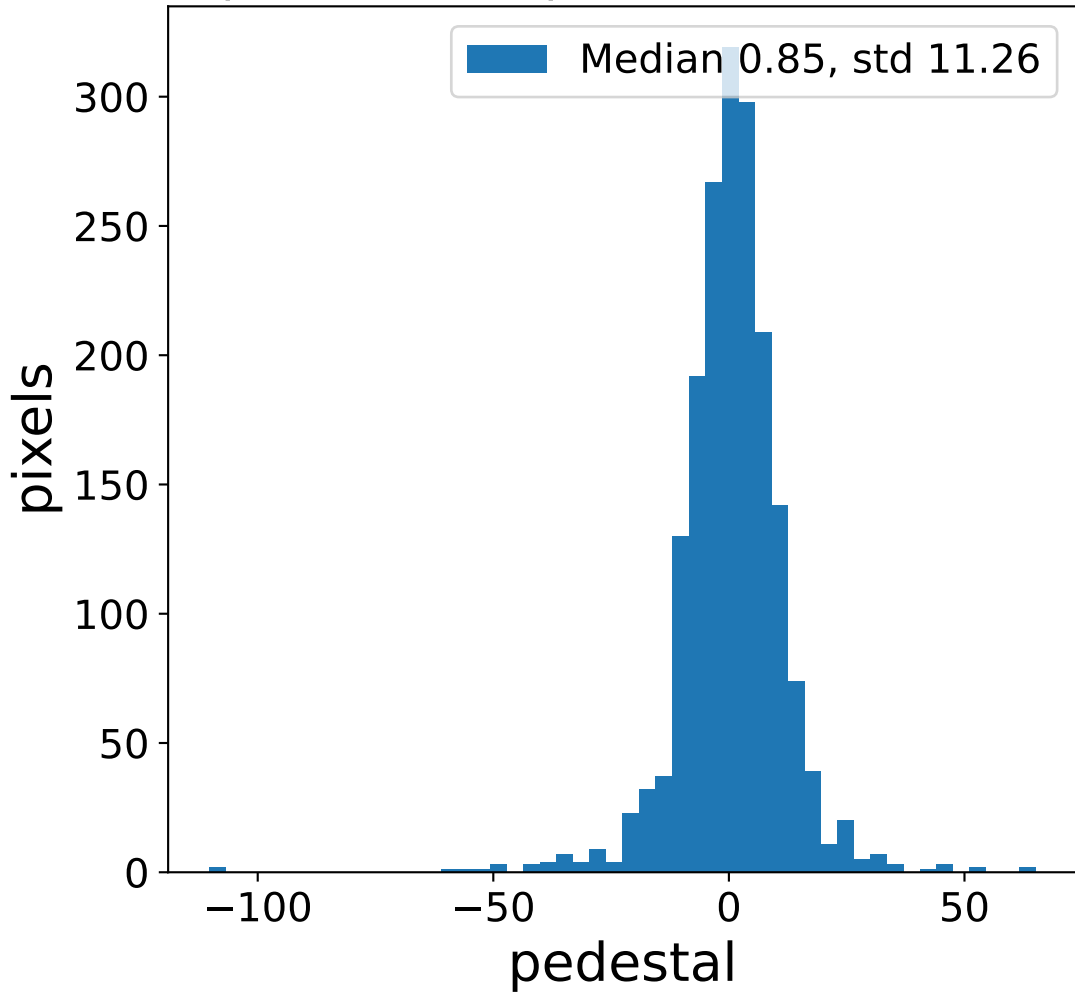

Run 3263

Run 3263

Run 3263 channel: HG

FF sample of 10000 events

pedestal sample of 10000 events

flat-fielded gain [ADC/pe]

Run 3263 channel: LG

FF sample of 10000 events

pedestal sample of 10000 events

flat-fielded gain [ADC/pe]