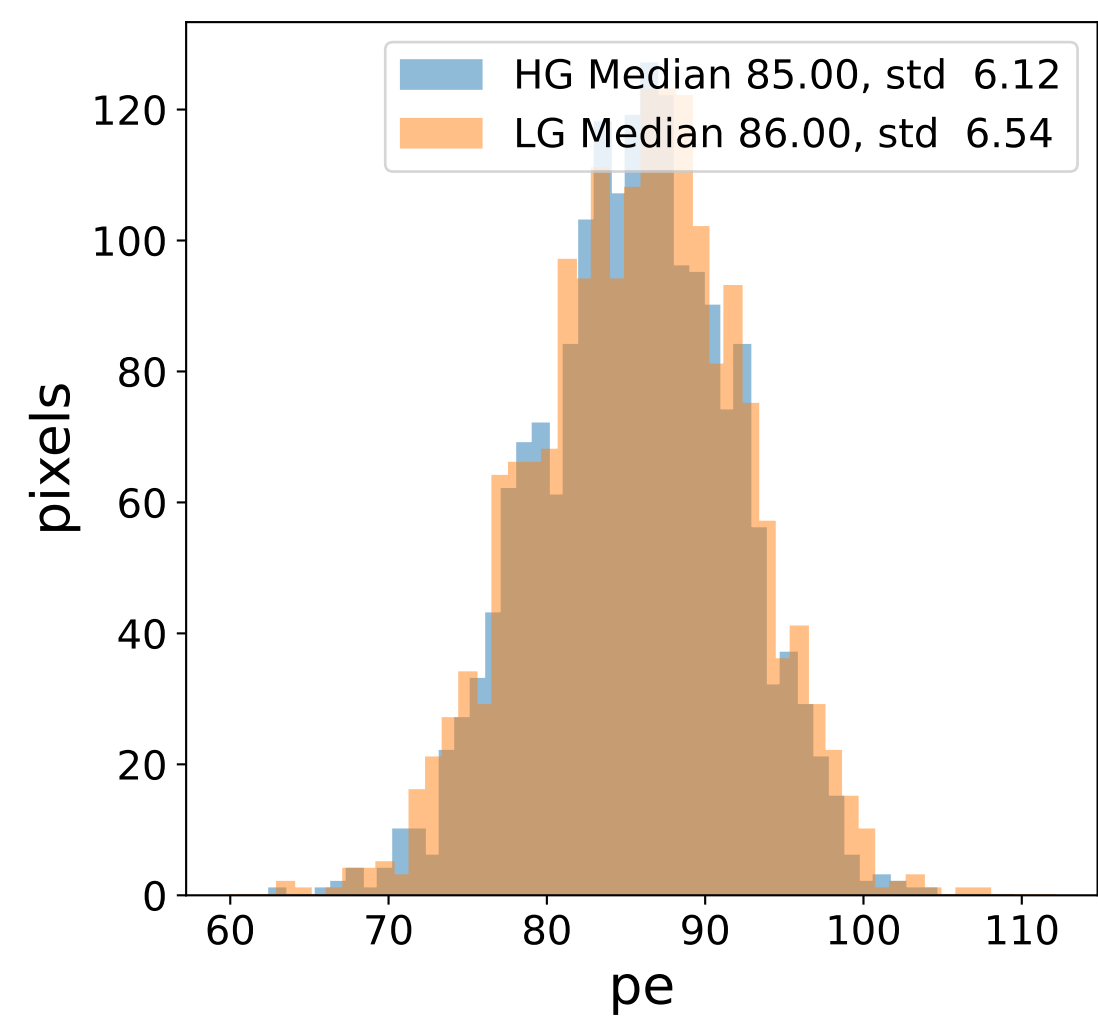

Run 3263

Run 3263

Run 3263 channel: HG

FF sample of 10000 events

pedestal sample of 10000 events

flat-fielded gain [ADC/pe]

Run 3263 channel: LG

FF sample of 10000 events

pedestal sample of 10000 events

flat-fielded gain [ADC/pe]