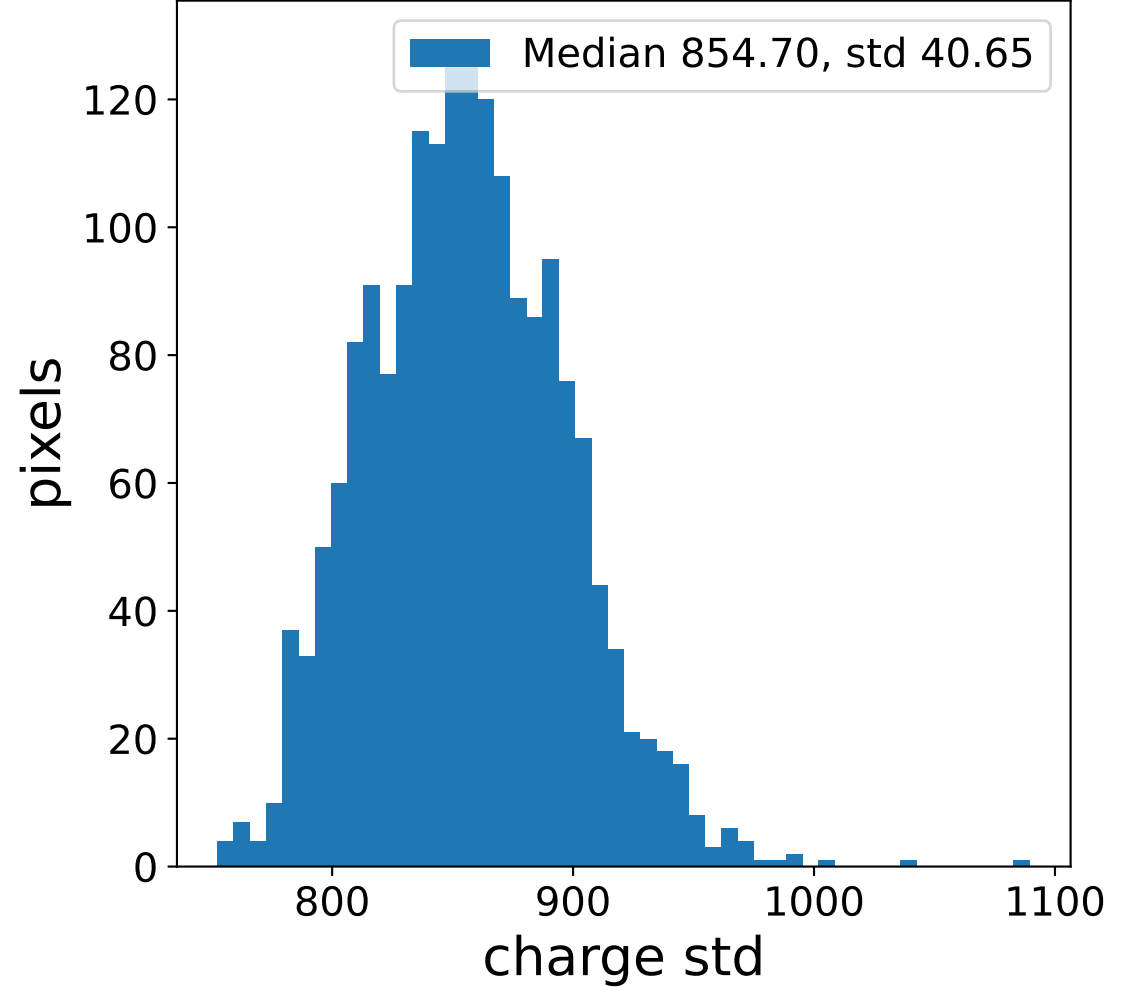

Run 3263

Run 3263

Run 3263 channel: HG

FF sample of 10000 events

pedestal sample of 10000 events

flat-fielded gain [ADC/pe]

Run 3263 channel: LG

FF sample of 10000 events

pedestal sample of 10000 events

flat-fielded gain [ADC/pe]