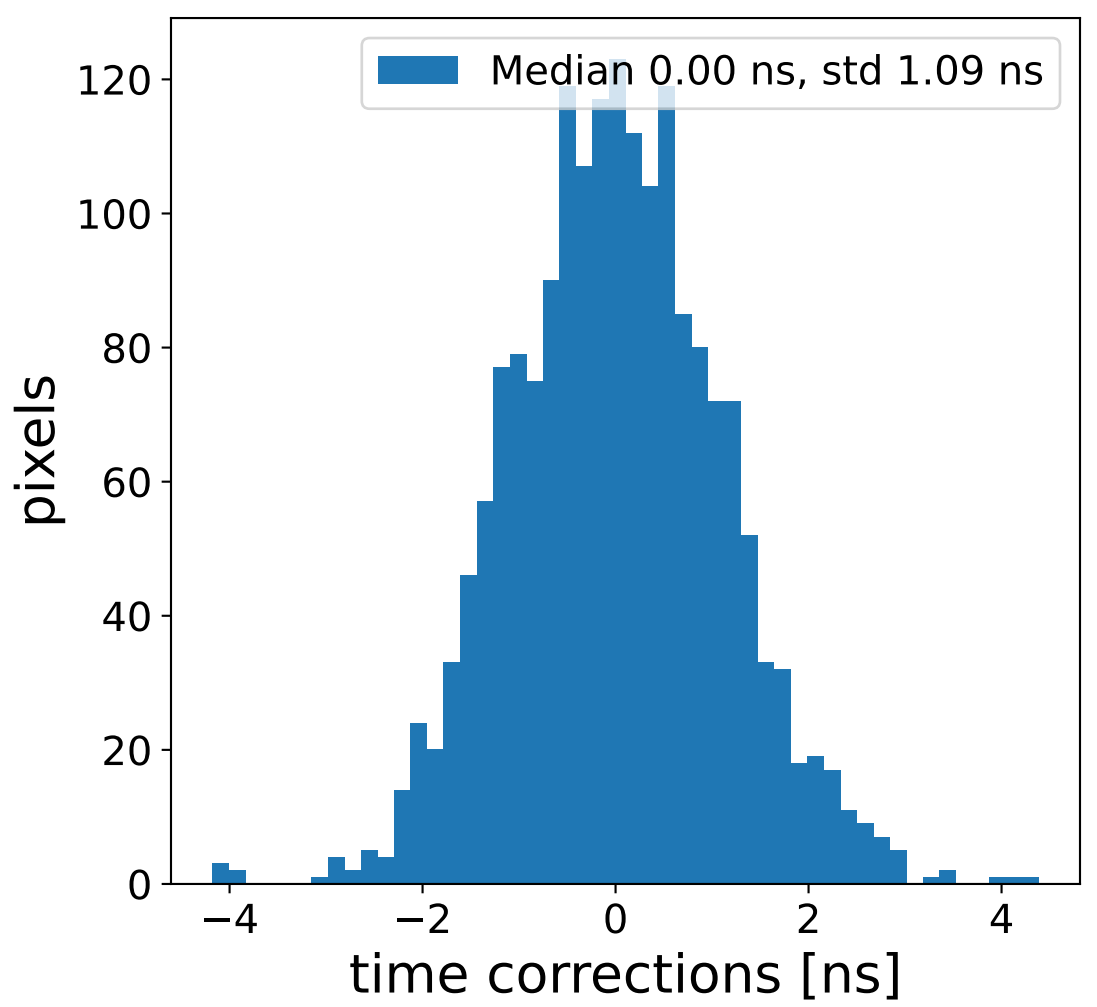

Run 3263

Run 3263

Run 3263 channel: HG

FF sample of 10000 events

pedestal sample of 10000 events

flat-fielded gain [ADC/pe]

Run 3263 channel: LG

FF sample of 10000 events

pedestal sample of 10000 events

flat-fielded gain [ADC/pe]