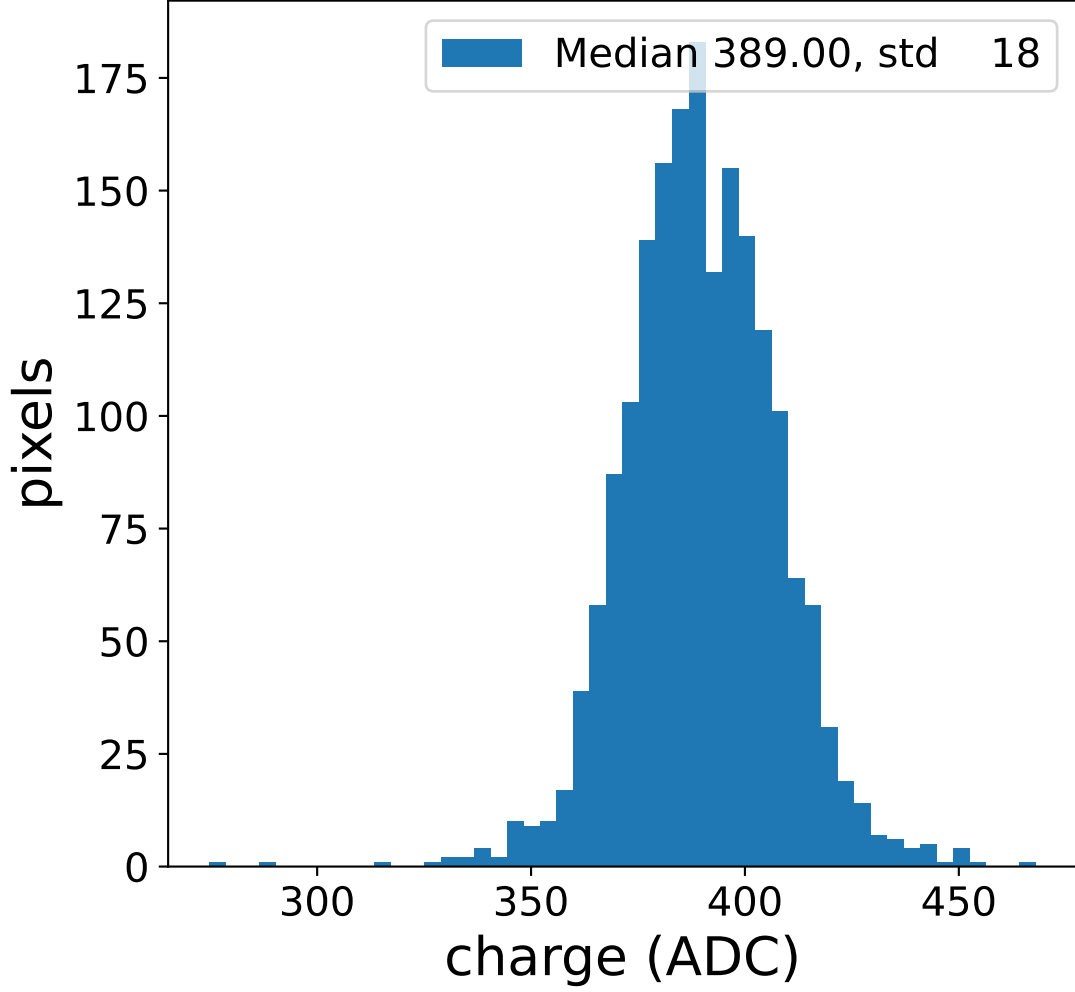

Run 3263

Run 3263

Run 3263 channel: HG

FF sample of 10000 events

pedestal sample of 10000 events

flat-fielded gain [ADC/pe]

Run 3263 channel: LG

FF sample of 10000 events

pedestal sample of 10000 events

flat-fielded gain [ADC/pe]