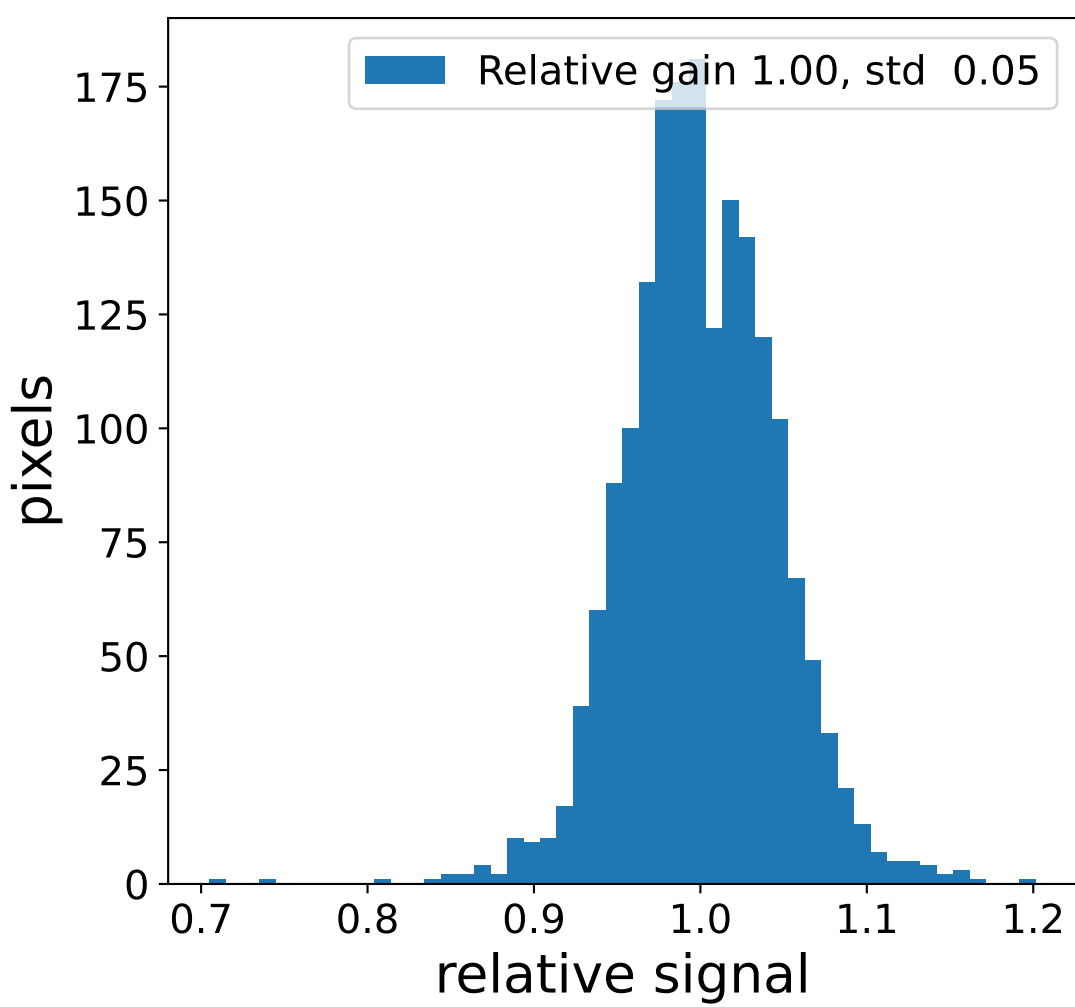

Run 3263

Run 3263

Run 3263 channel: HG

FF sample of 10000 events

pedestal sample of 10000 events

flat-fielded gain [ADC/pe]

Run 3263 channel: LG

FF sample of 10000 events

pedestal sample of 10000 events

flat-fielded gain [ADC/pe]