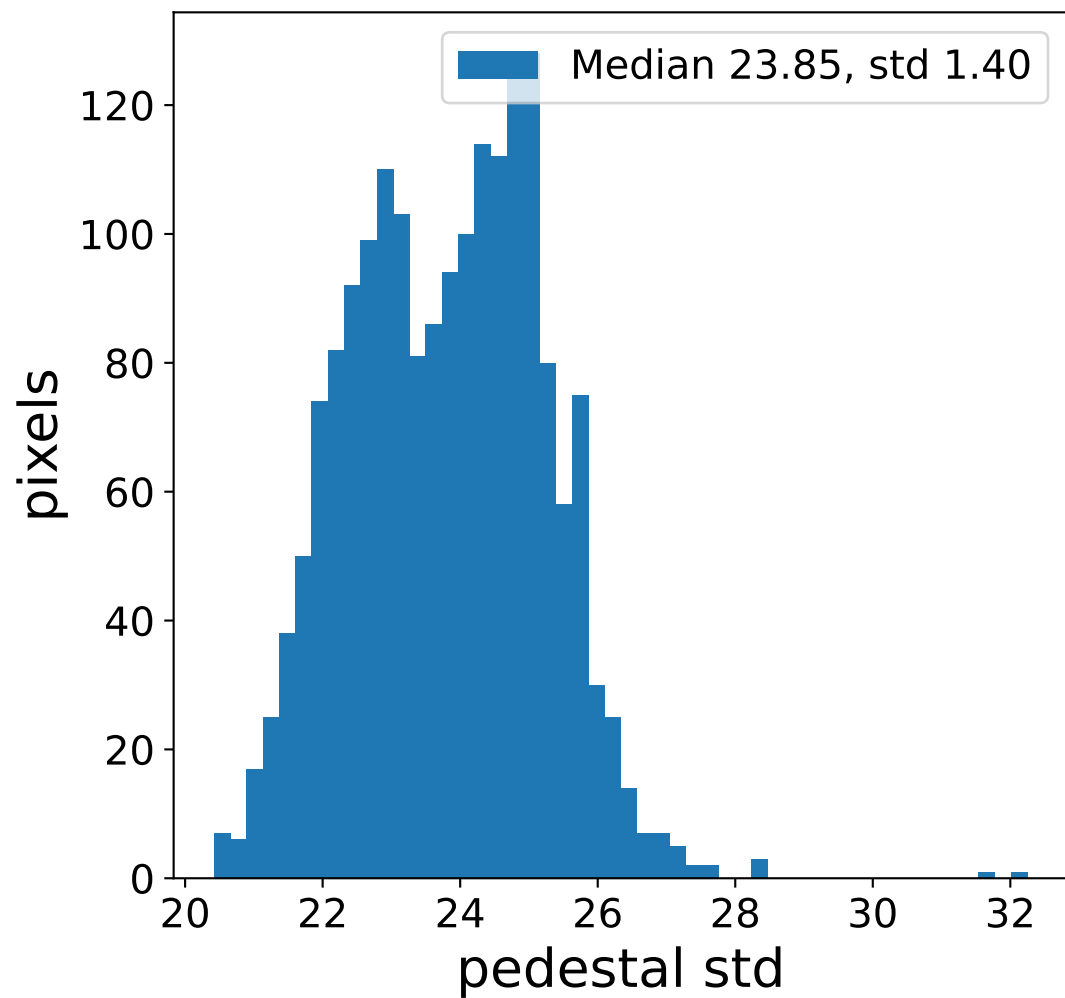

Run 8967

Run 8967

Run 8967 channel: HG

FF sample of 10000 events

pedestal sample of 10000 events

flat-fielded gain [ADC/pe]

Run 8967 channel: LG

FF sample of 10000 events

pedestal sample of 10000 events

flat-fielded gain [ADC/pe]