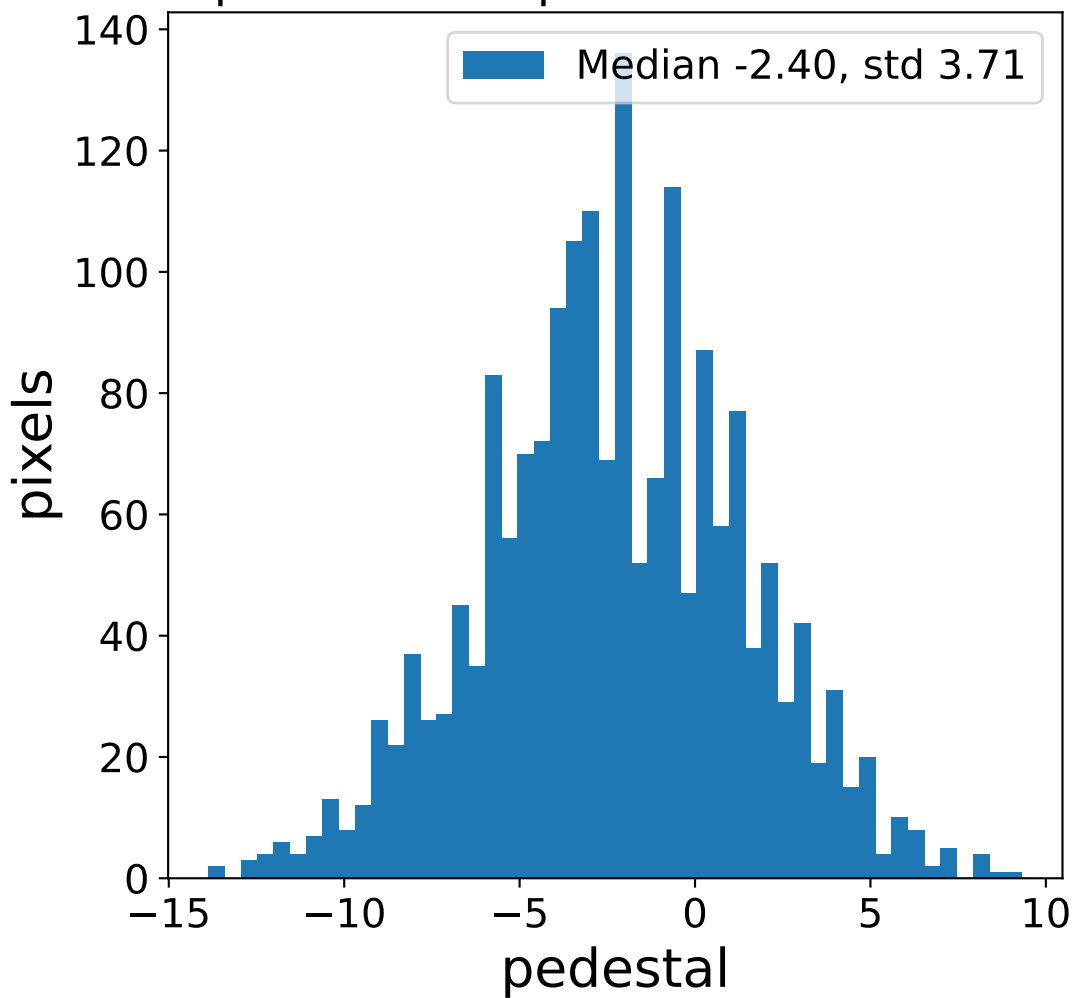

Run 8967

Run 8967

Run 8967 channel: HG

FF sample of 10000 events

pedestal sample of 10000 events

flat-fielded gain [ADC/pe]

Run 8967 channel: LG

FF sample of 10000 events

pedestal sample of 10000 events

flat-fielded gain [ADC/pe]