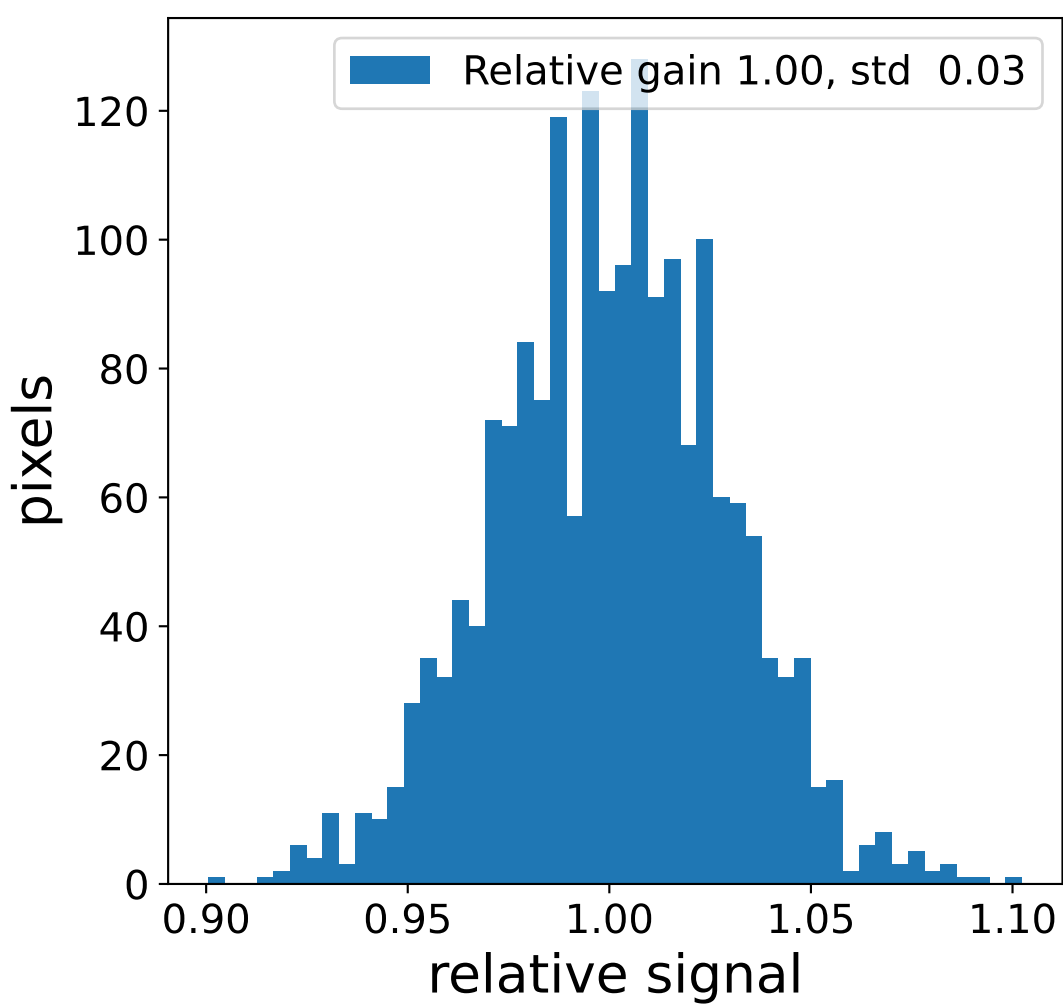

Run 8967

Run 8967

Run 8967 channel: HG

FF sample of 10000 events

pedestal sample of 10000 events

flat-fielded gain [ADC/pe]

Run 8967 channel: LG

FF sample of 10000 events

pedestal sample of 10000 events

flat-fielded gain [ADC/pe]