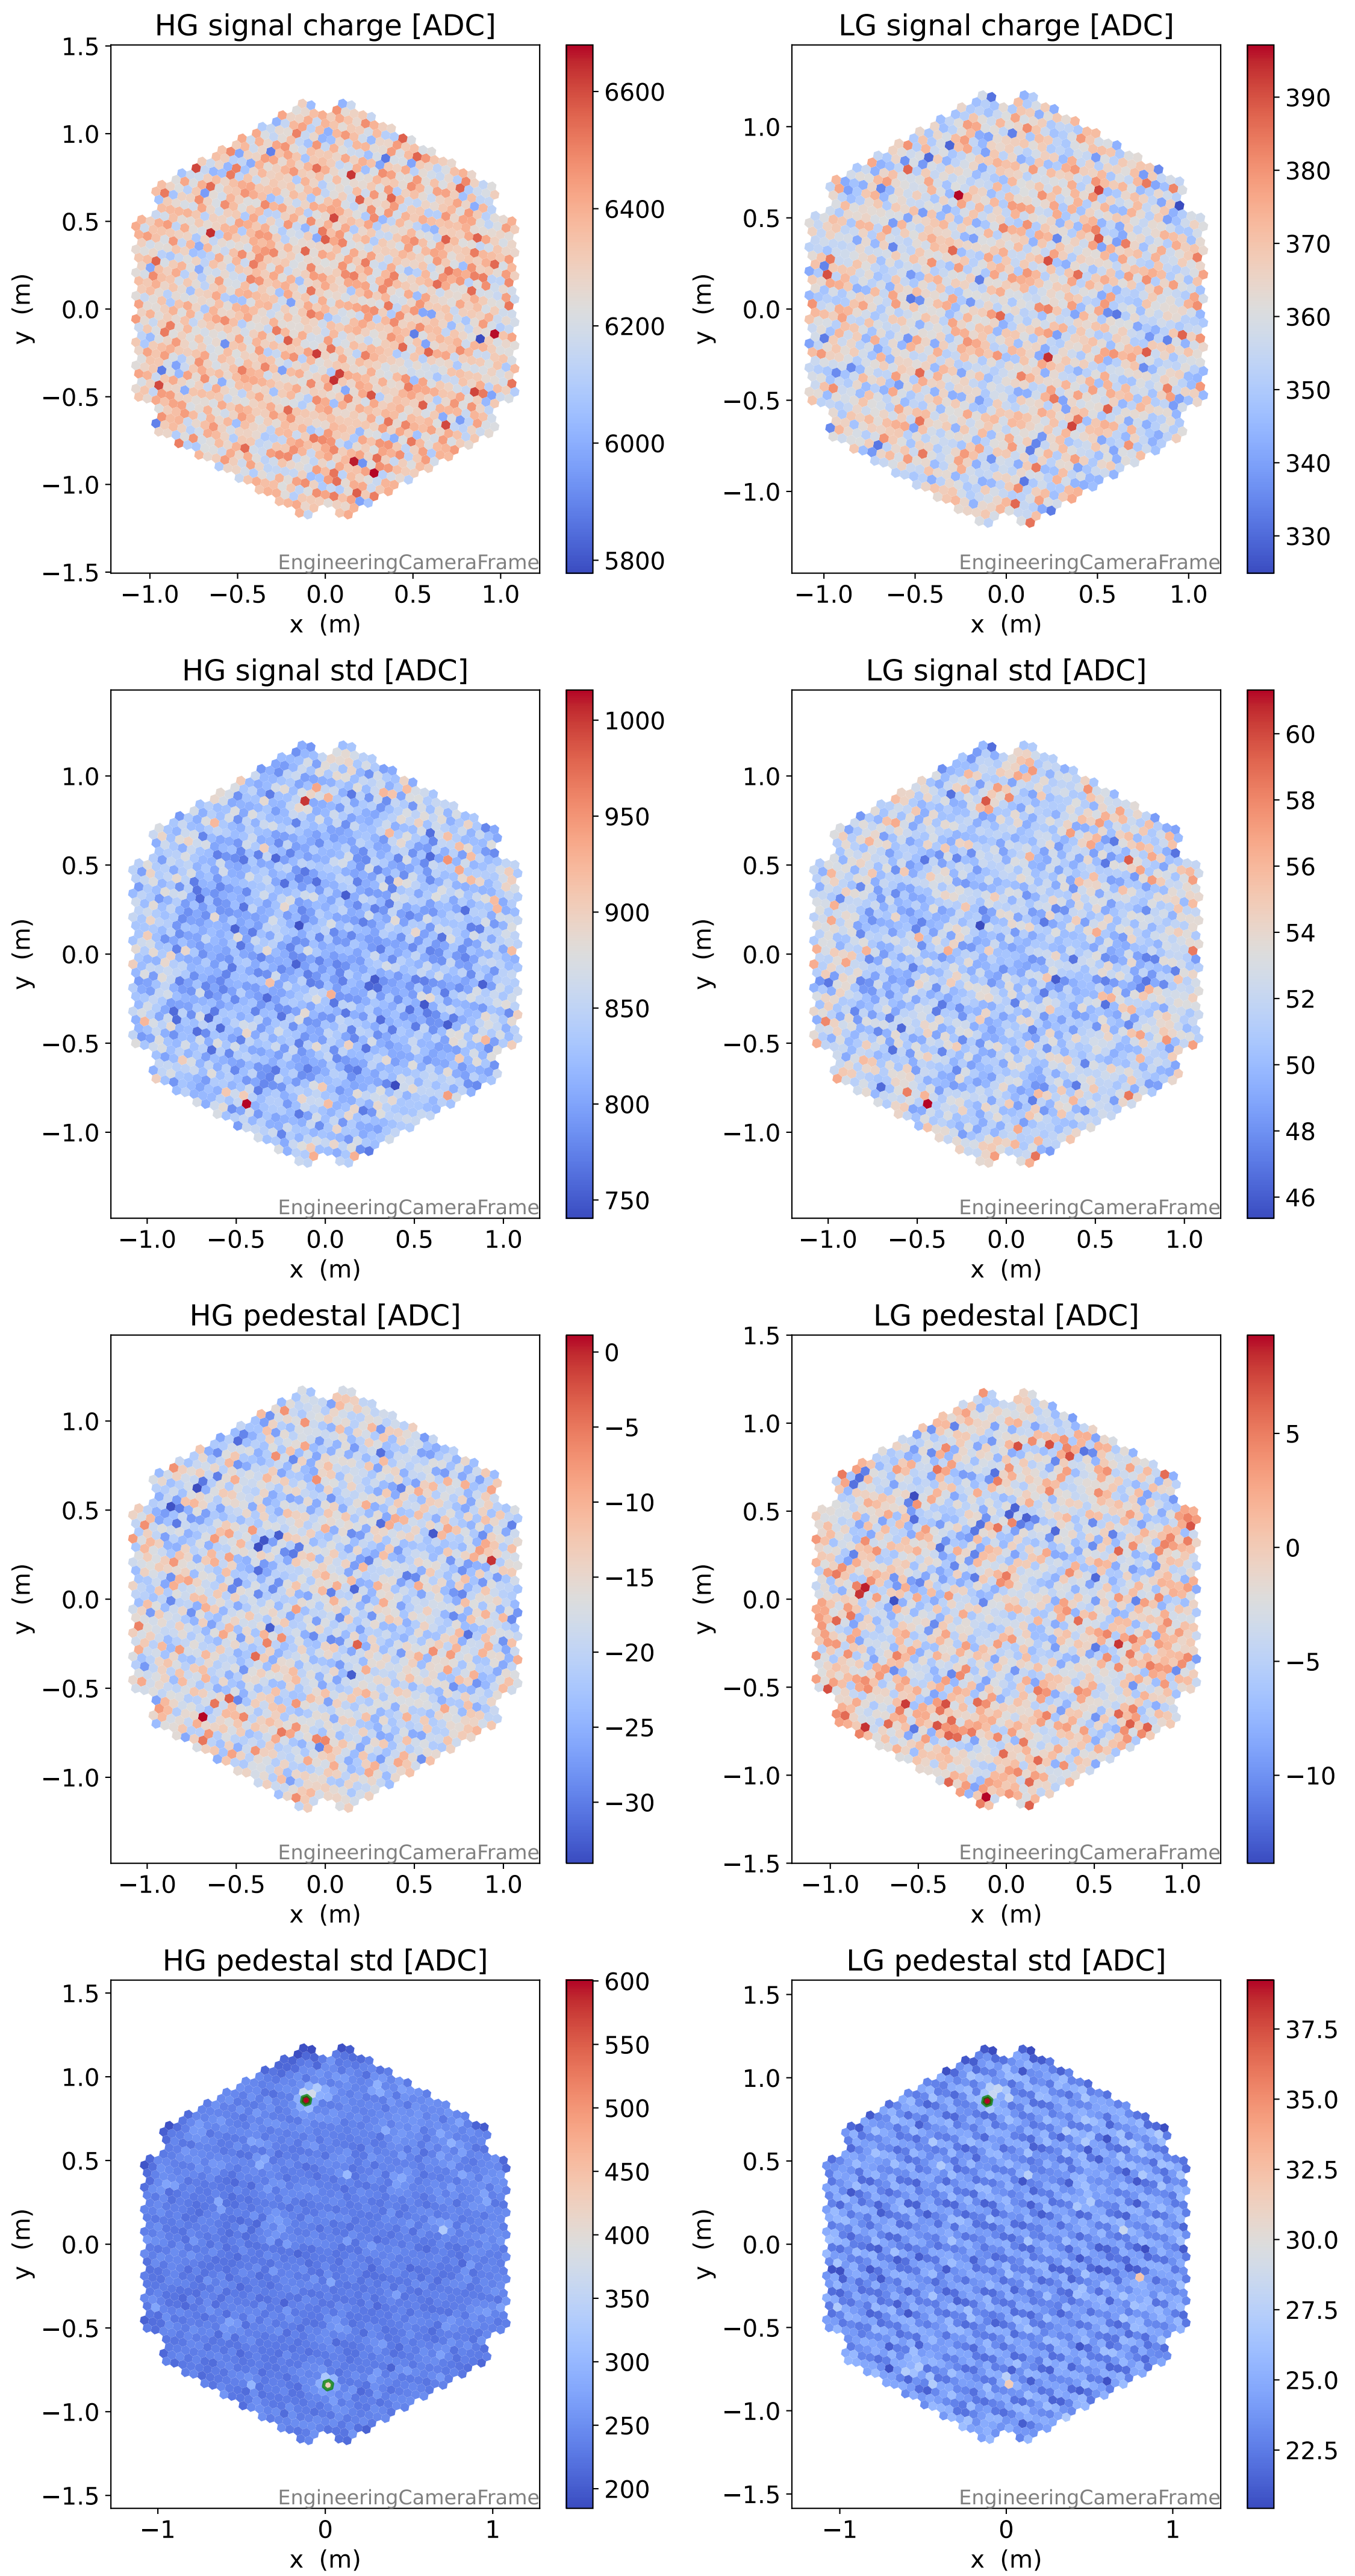

Run 8967

Run 8967

Run 8967 channel: HG

FF sample of 10000 events

pedestal sample of 10000 events

flat-fielded gain [ADC/pe]

Run 8967 channel: LG

FF sample of 10000 events

pedestal sample of 10000 events

flat-fielded gain [ADC/pe]