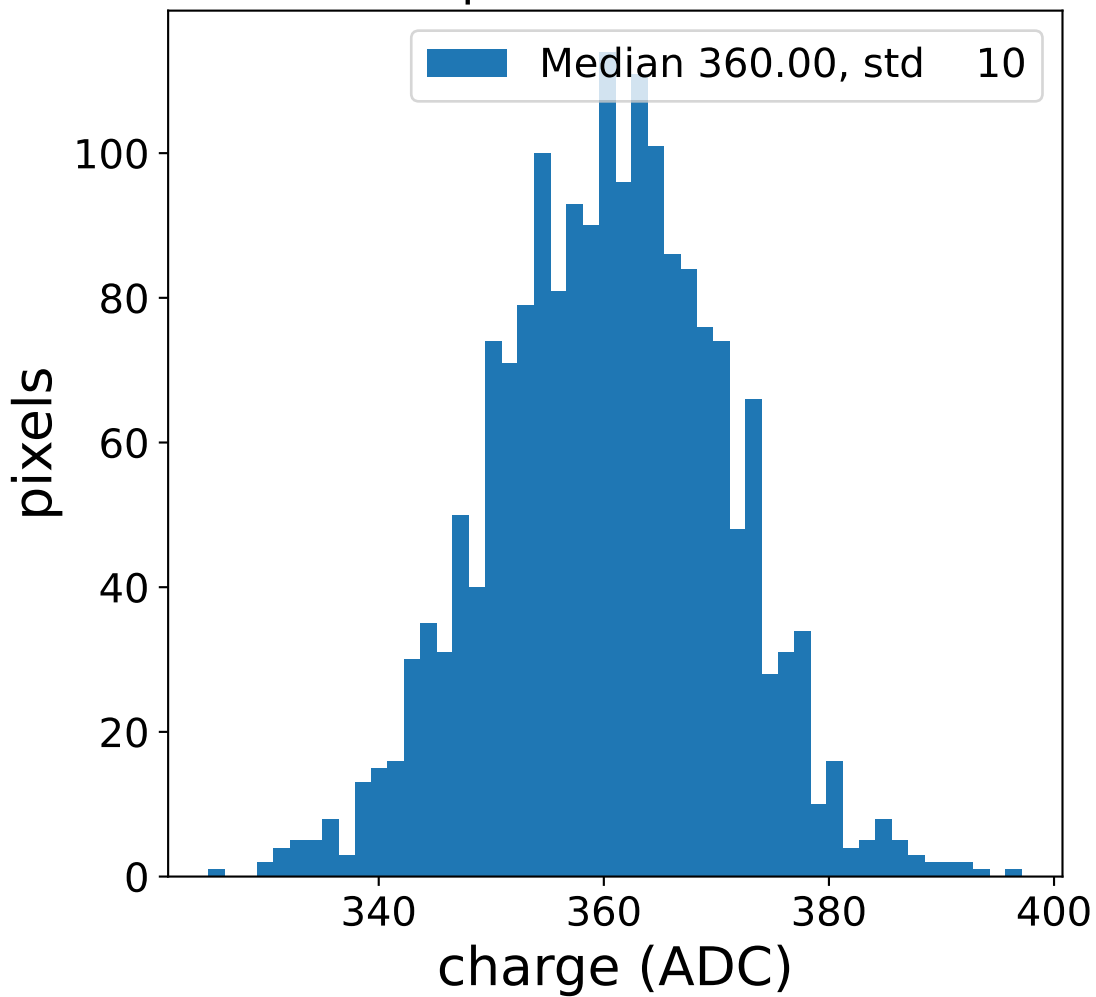

Run 8967

Run 8967

Run 8967 channel: HG

FF sample of 10000 events

pedestal sample of 10000 events

flat-fielded gain [ADC/pe]

Run 8967 channel: LG

FF sample of 10000 events

pedestal sample of 10000 events

flat-fielded gain [ADC/pe]