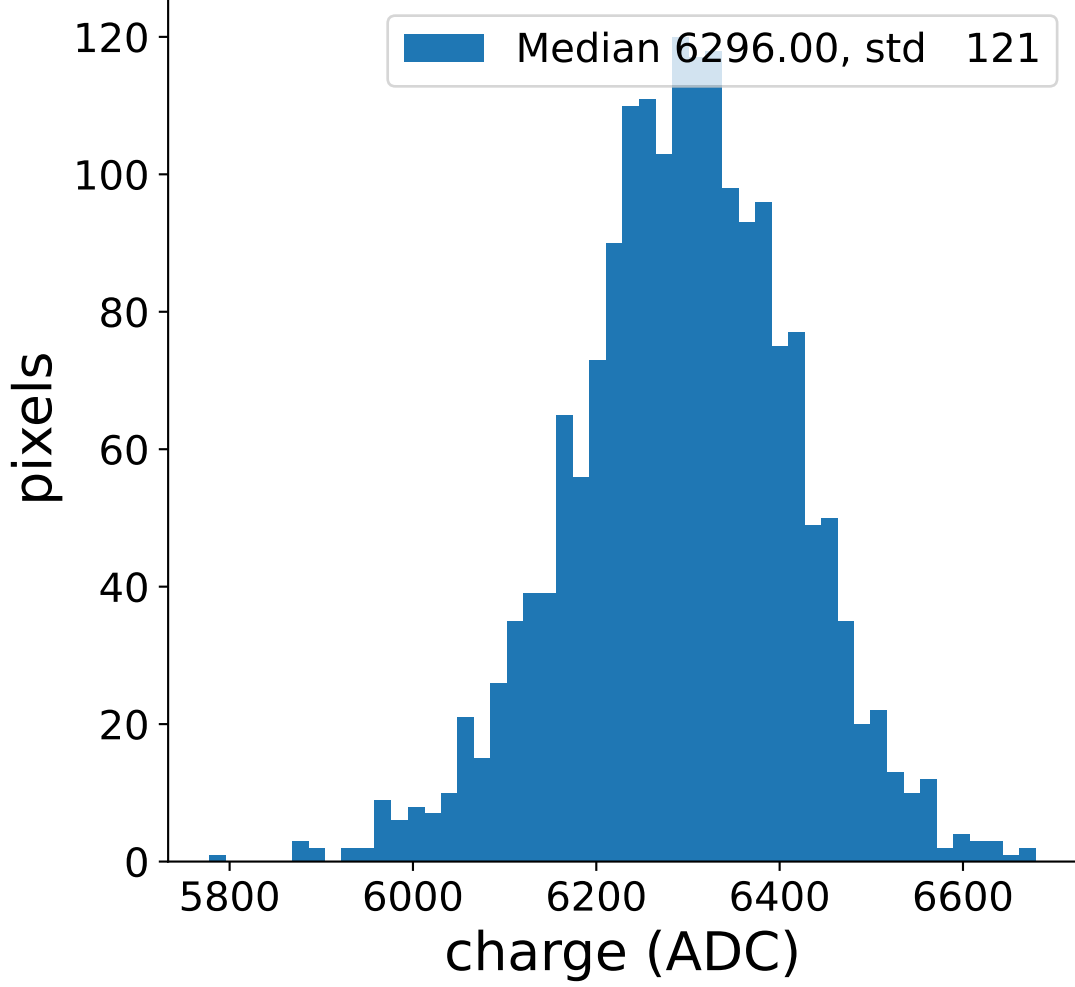

Run 8967

Run 8967

Run 8967 channel: HG

FF sample of 10000 events

pedestal sample of 10000 events

flat-fielded gain [ADC/pe]

Run 8967 channel: LG

FF sample of 10000 events

pedestal sample of 10000 events

flat-fielded gain [ADC/pe]