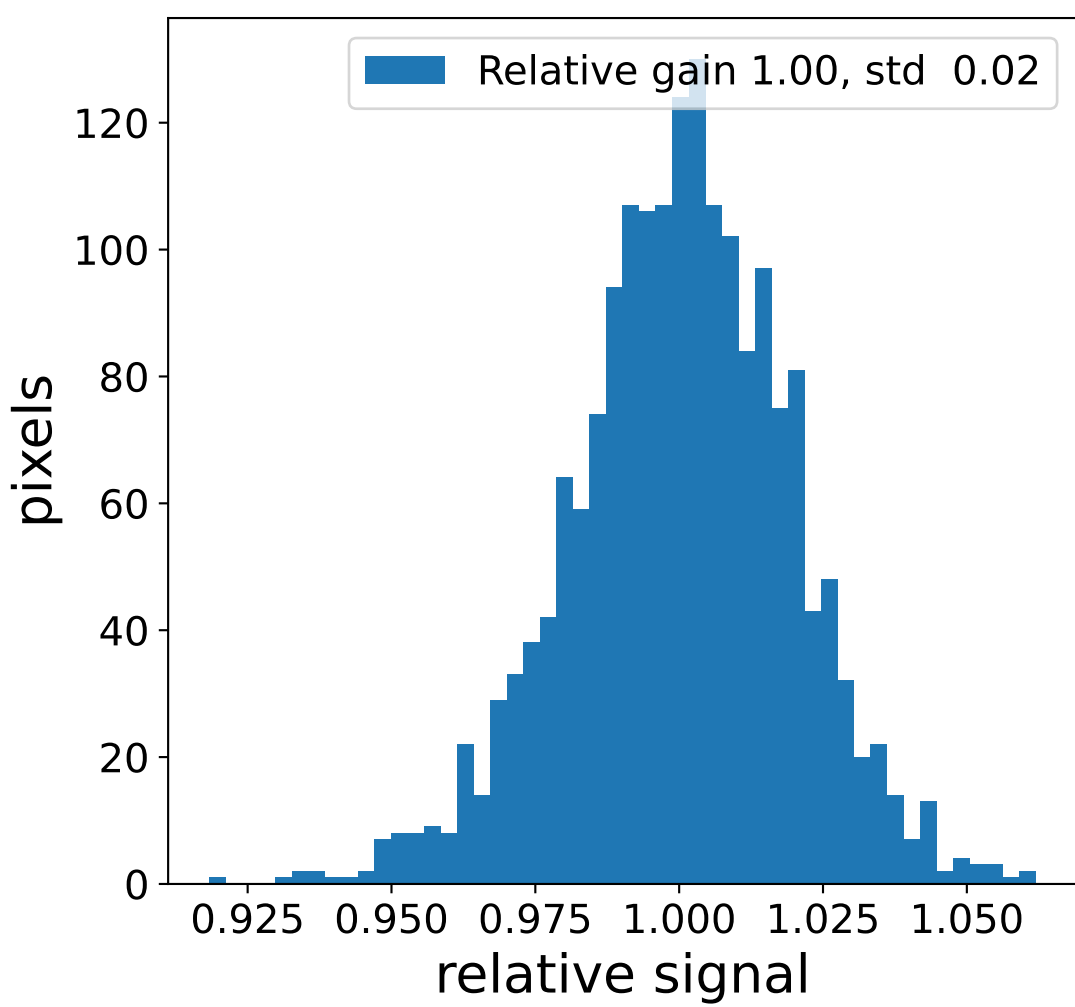

Run 8967

Run 8967

Run 8967 channel: HG

FF sample of 10000 events

pedestal sample of 10000 events

flat-fielded gain [ADC/pe]

Run 8967 channel: LG

FF sample of 10000 events

pedestal sample of 10000 events

flat-fielded gain [ADC/pe]