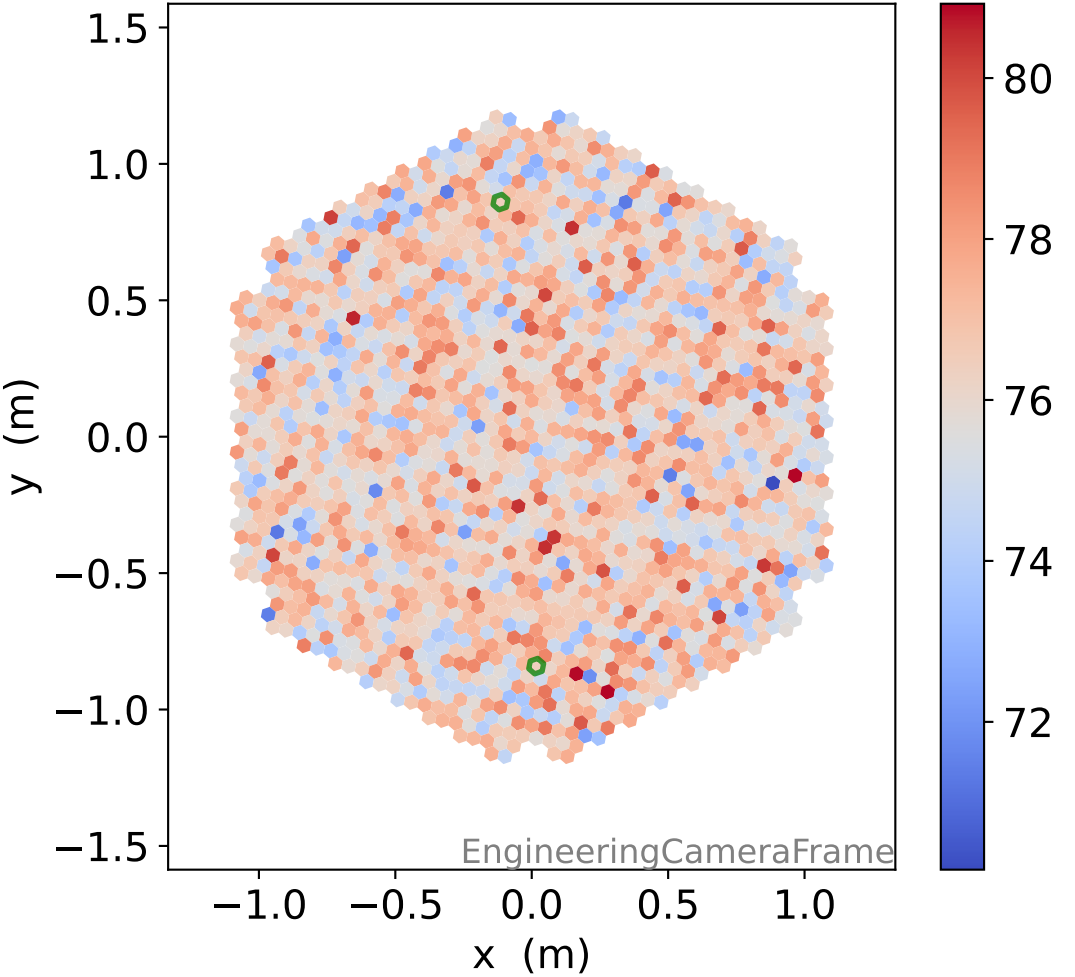

Run 8967

Run 8967

Run 8967 channel: HG

FF sample of 10000 events

pedestal sample of 10000 events

flat-fielded gain [ADC/pe]

Run 8967 channel: LG

FF sample of 10000 events

pedestal sample of 10000 events

flat-fielded gain [ADC/pe]