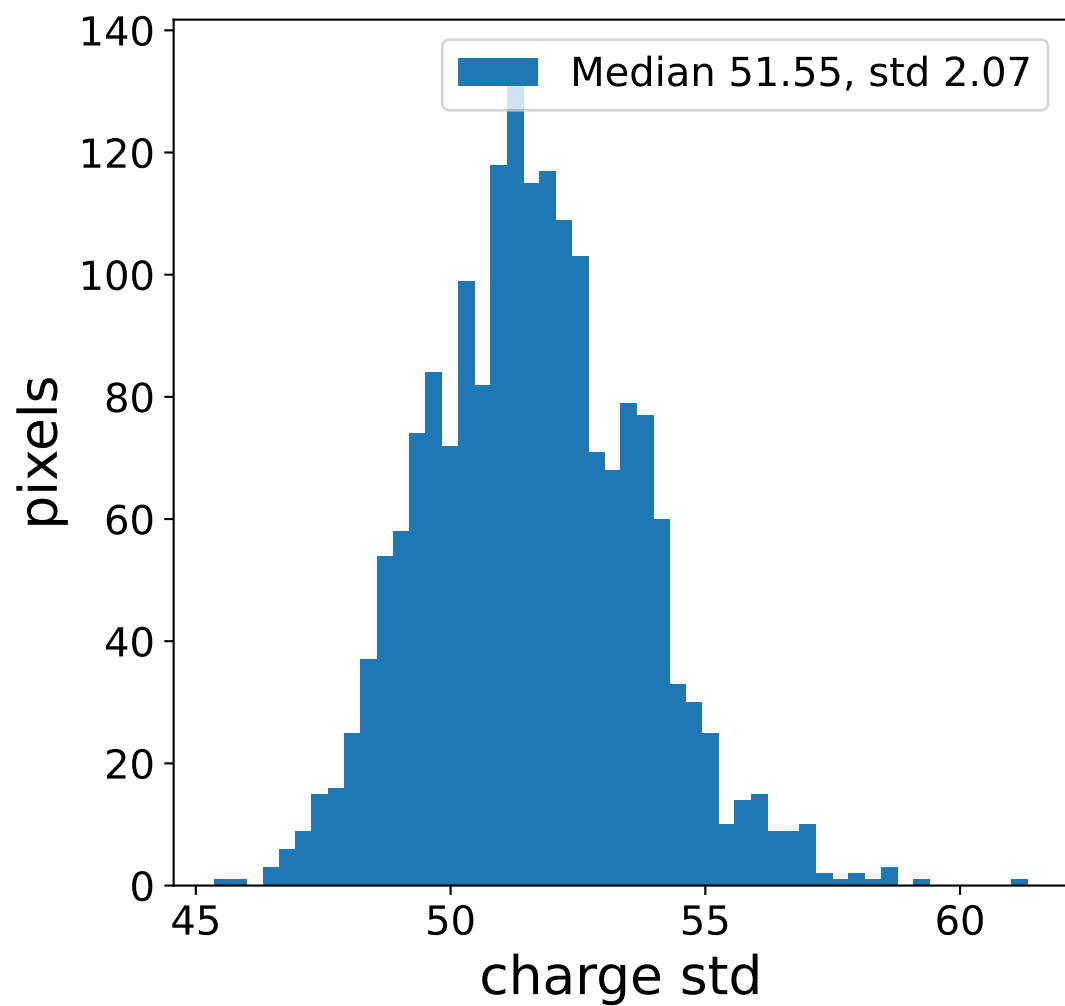

Run 8967

Run 8967

Run 8967 channel: HG

FF sample of 10000 events

pedestal sample of 10000 events

flat-fielded gain [ADC/pe]

Run 8967 channel: LG

FF sample of 10000 events

pedestal sample of 10000 events

flat-fielded gain [ADC/pe]