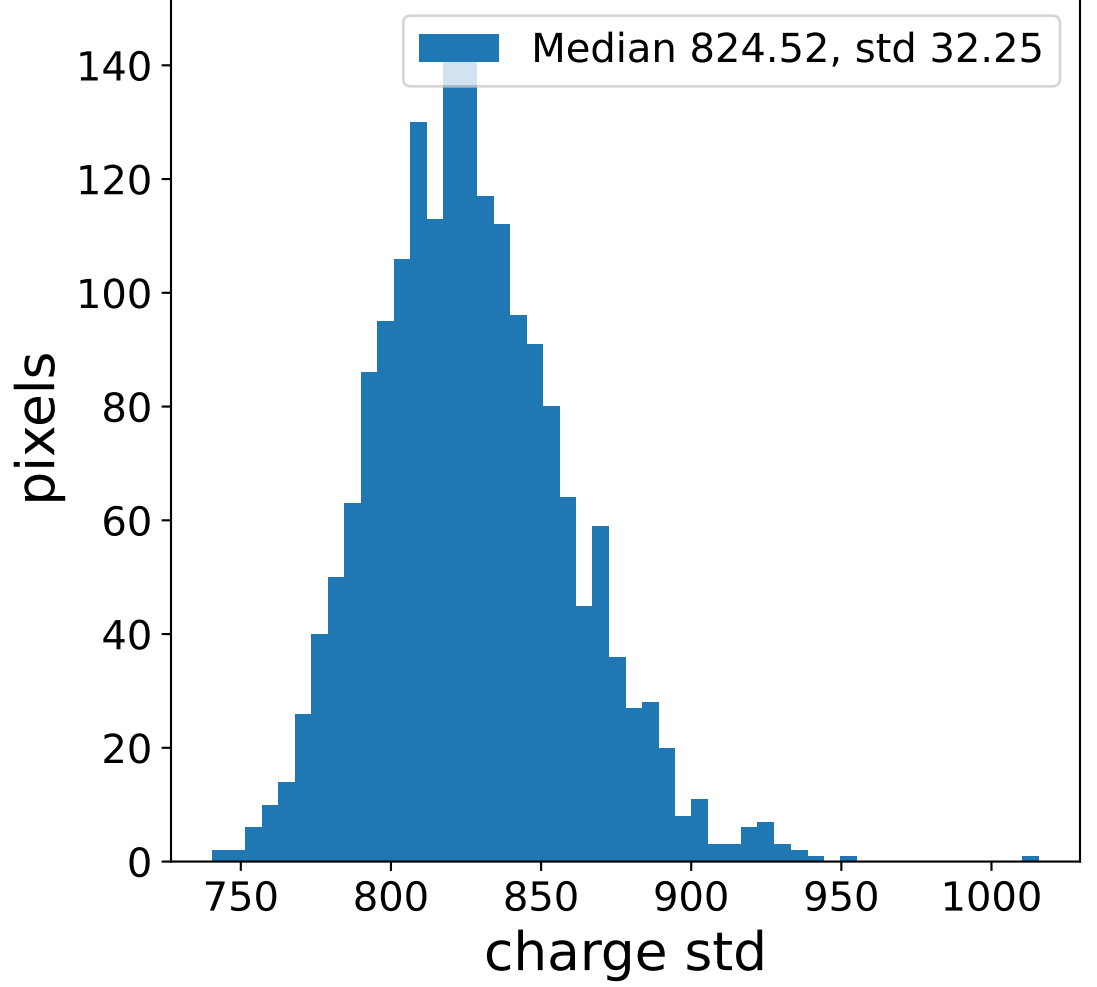

Run 8967

Run 8967

Run 8967 channel: HG

FF sample of 10000 events

pedestal sample of 10000 events

flat-fielded gain [ADC/pe]

Run 8967 channel: LG

FF sample of 10000 events

pedestal sample of 10000 events

flat-fielded gain [ADC/pe]