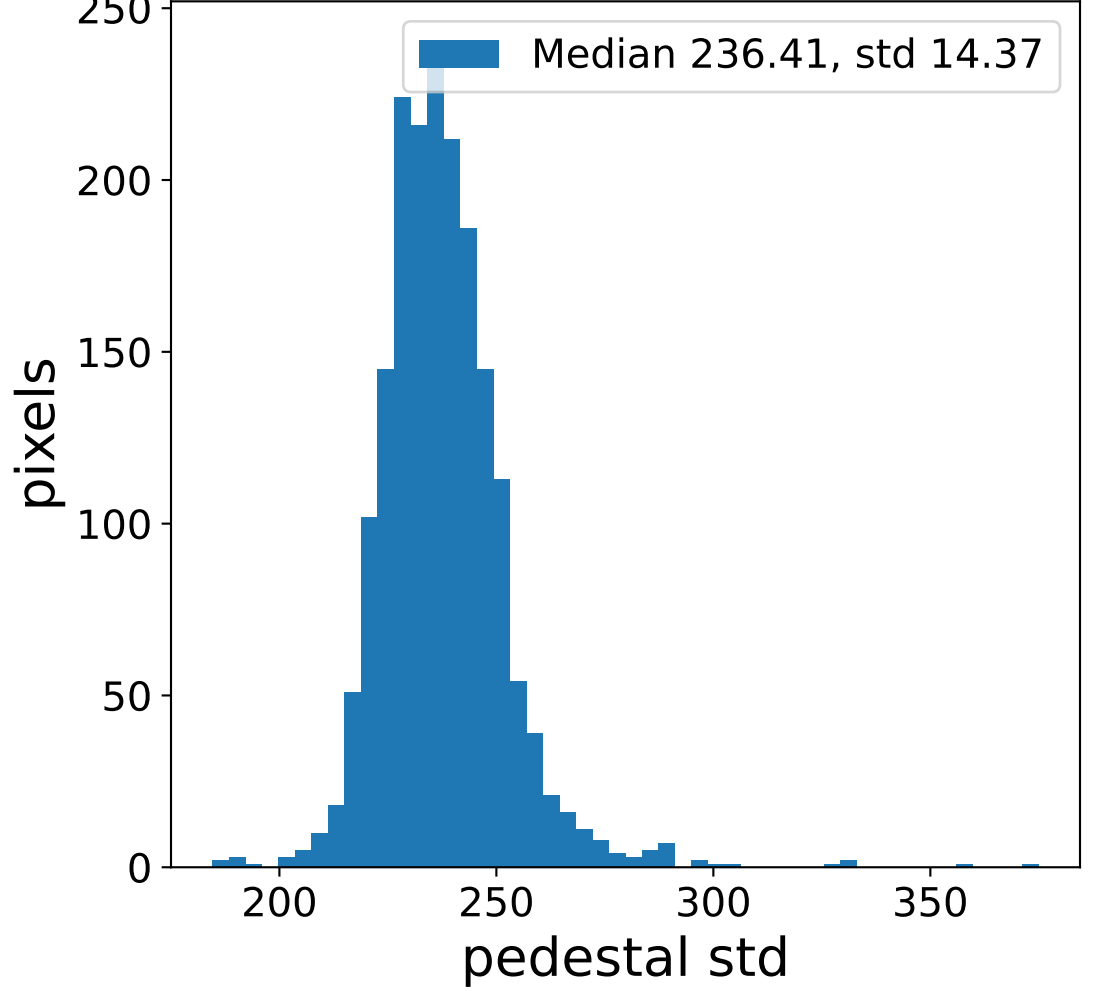

Run 8967

Run 8967

Run 8967 channel: HG

FF sample of 10000 events

pedestal sample of 10000 events

flat-fielded gain [ADC/pe]

Run 8967 channel: LG

FF sample of 10000 events

pedestal sample of 10000 events

flat-fielded gain [ADC/pe]