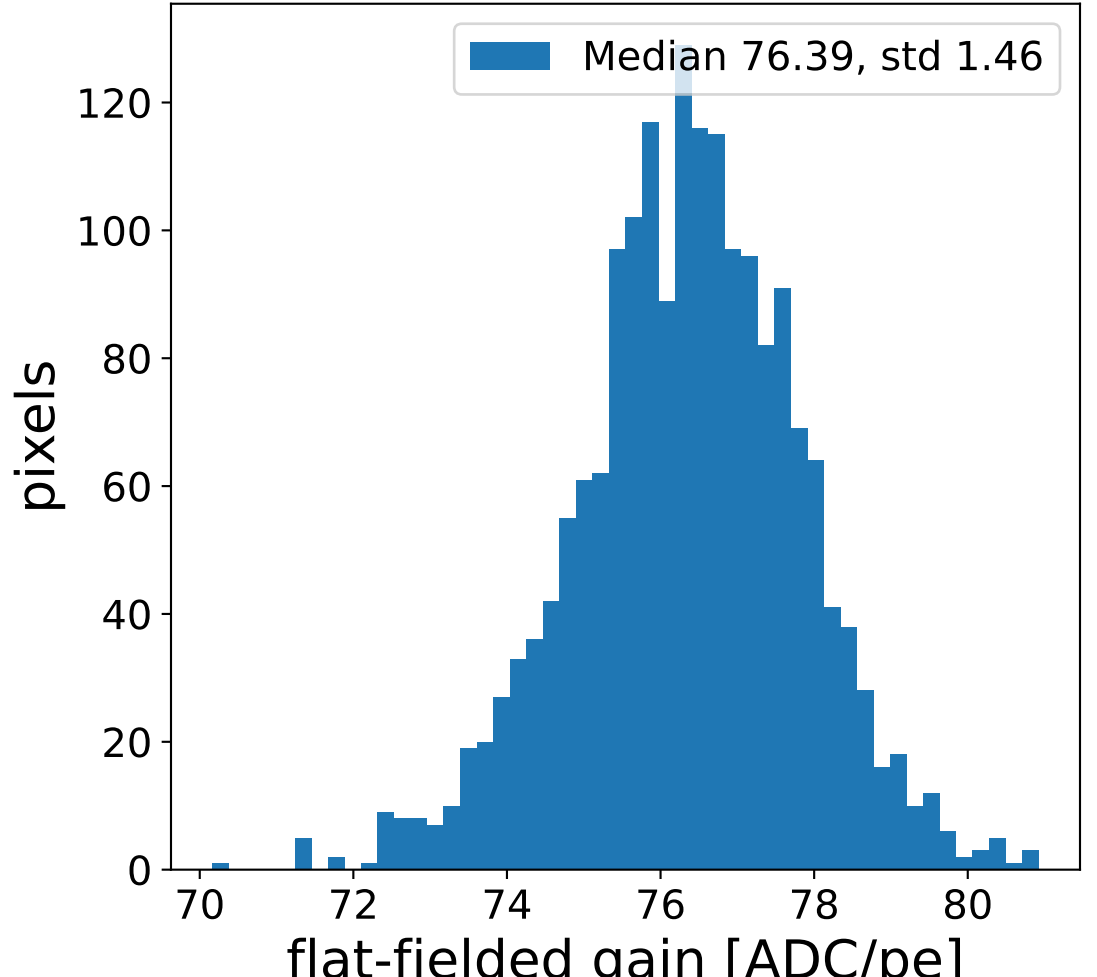

Run 8967

Run 8967

Run 8967 channel: HG

FF sample of 10000 events

pedestal sample of 10000 events

flat-fielded gain [ADC/pe]

Run 8967 channel: LG

FF sample of 10000 events

pedestal sample of 10000 events

flat-fielded gain [ADC/pe]