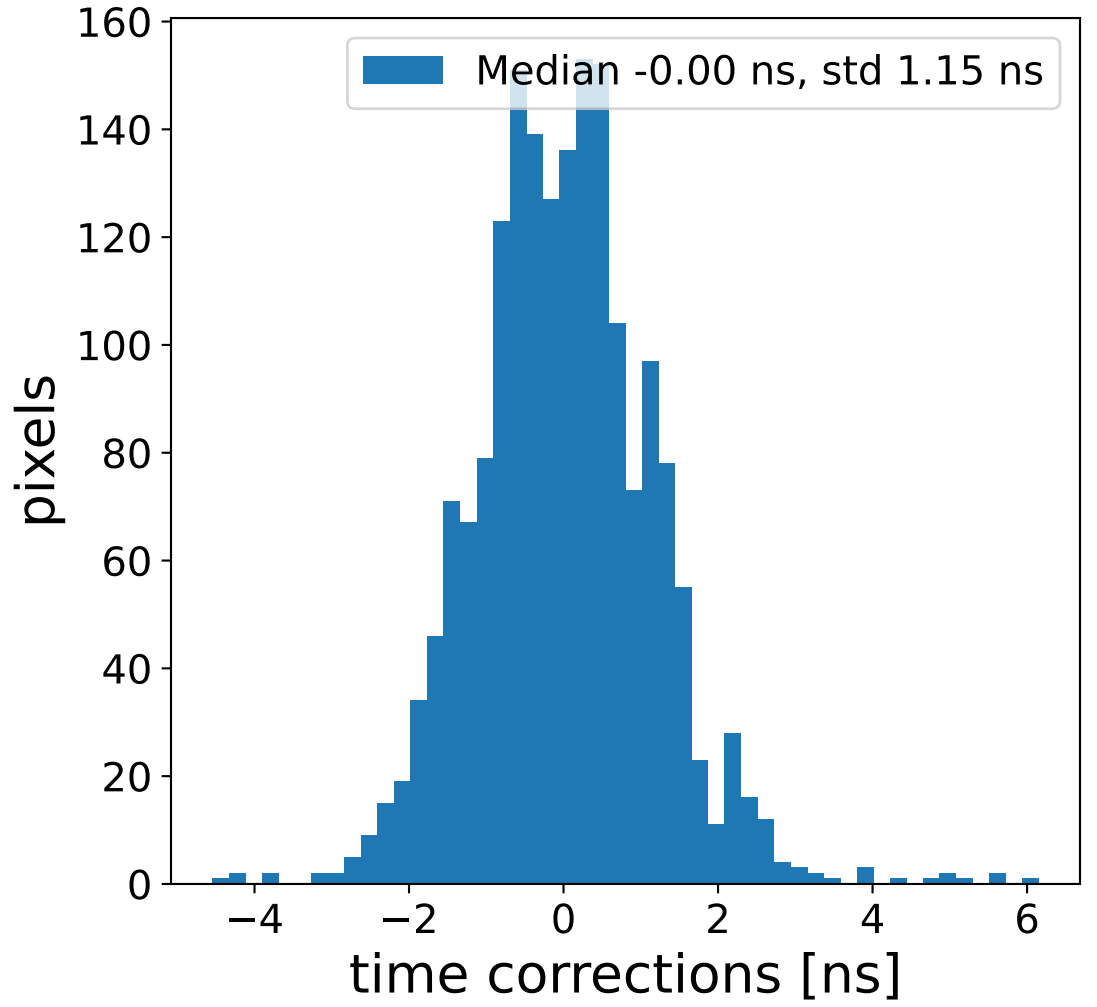

Run 8967

Run 8967

Run 8967 channel: HG

FF sample of 10000 events

pedestal sample of 10000 events

flat-fielded gain [ADC/pe]

Run 8967 channel: LG

FF sample of 10000 events

pedestal sample of 10000 events

flat-fielded gain [ADC/pe]