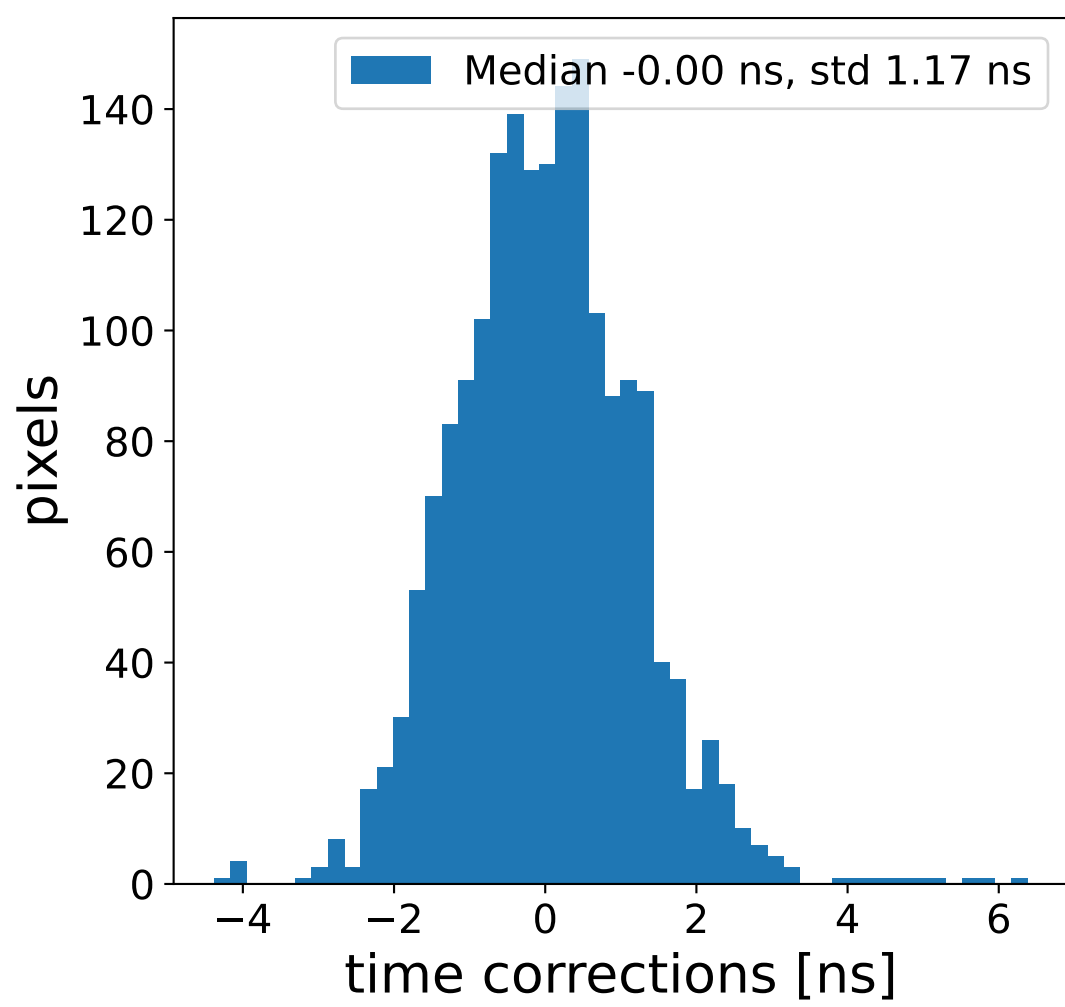

Run 8967

Run 8967

Run 8967 channel: HG

FF sample of 10000 events

pedestal sample of 10000 events

flat-fielded gain [ADC/pe]

Run 8967 channel: LG

FF sample of 10000 events

pedestal sample of 10000 events

flat-fielded gain [ADC/pe]