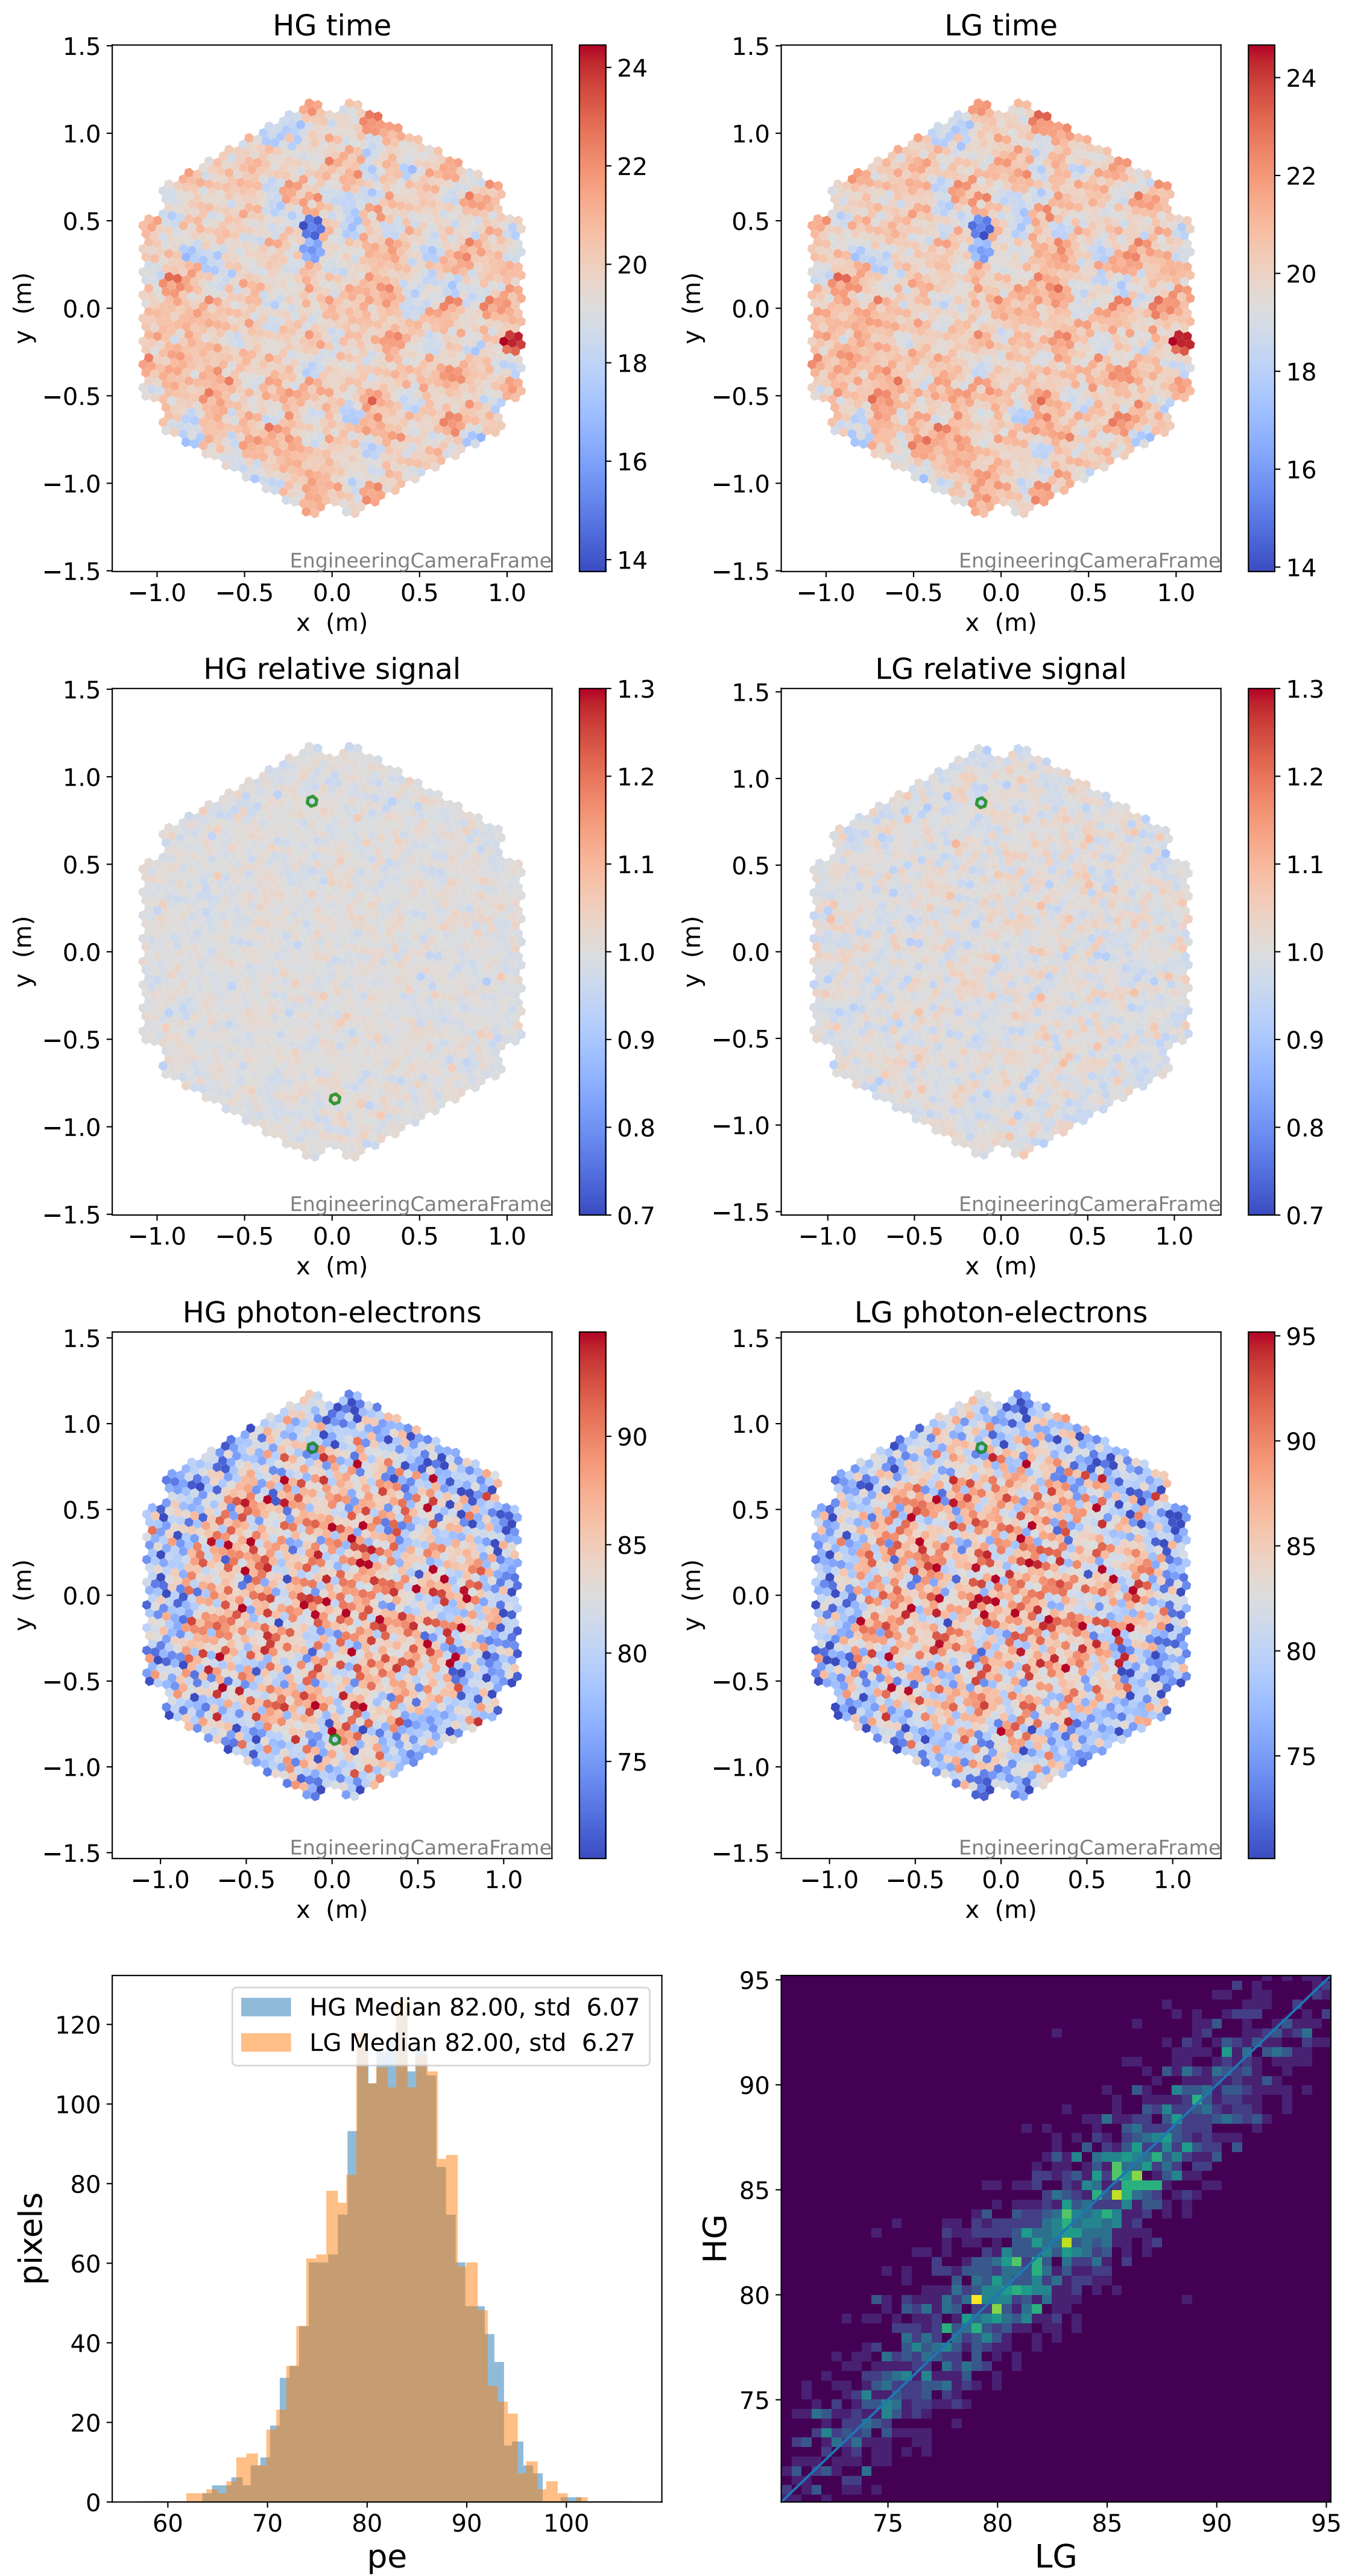

Run 8967

Run 8967

Run 8967 channel: HG

FF sample of 10000 events

pedestal sample of 10000 events

flat-fielded gain [ADC/pe]

Run 8967 channel: LG

FF sample of 10000 events

pedestal sample of 10000 events

flat-fielded gain [ADC/pe]