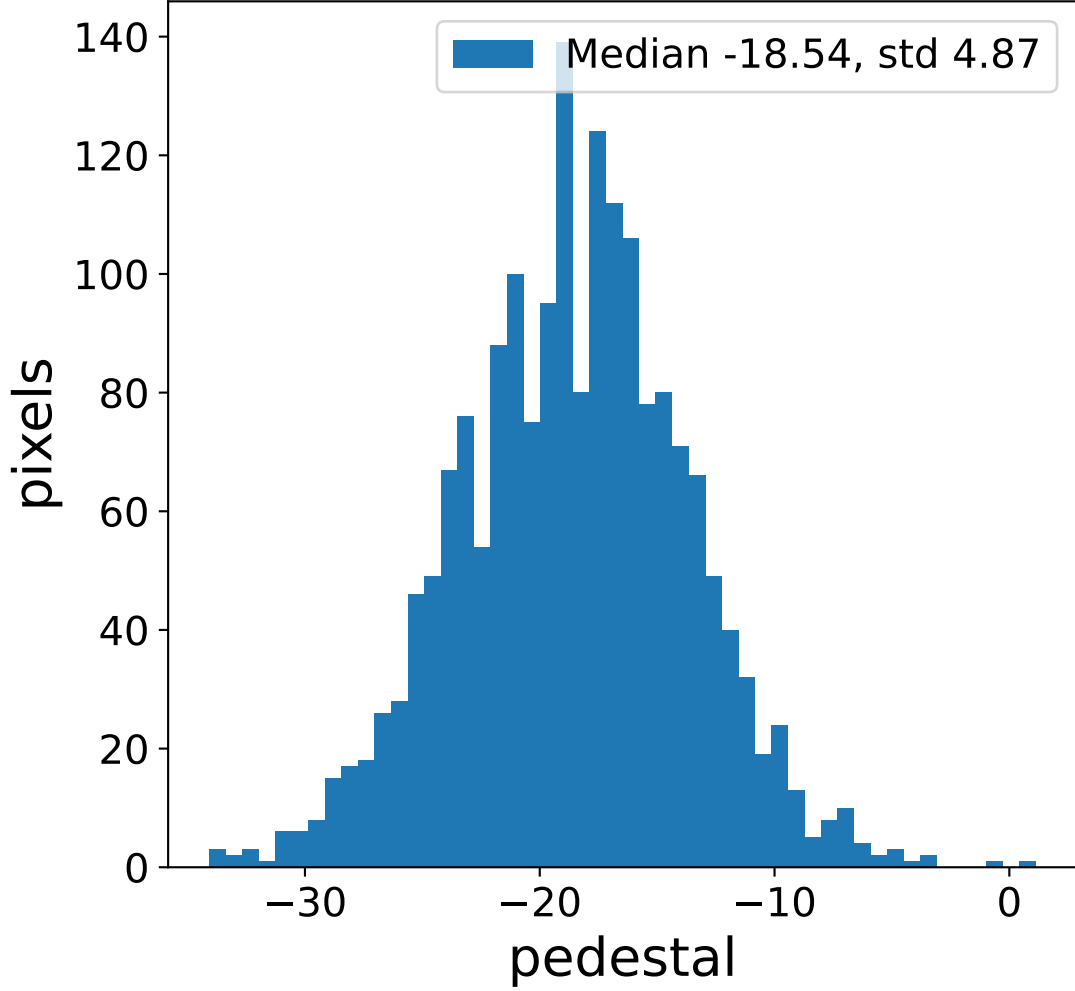

Run 8967

Run 8967

Run 8967 channel: HG

FF sample of 10000 events

pedestal sample of 10000 events

flat-fielded gain [ADC/pe]

Run 8967 channel: LG

FF sample of 10000 events

pedestal sample of 10000 events

flat-fielded gain [ADC/pe]