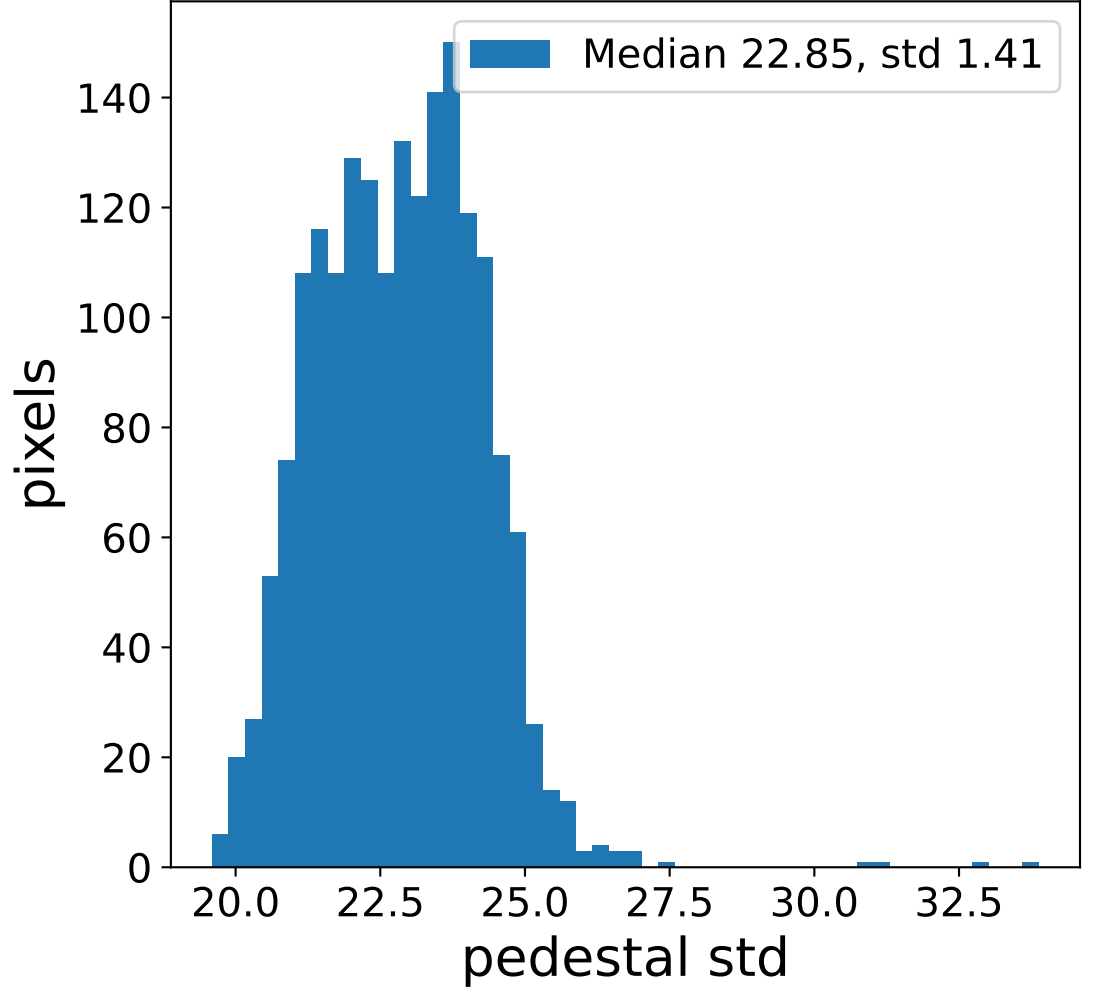

Run 9501

Run 9501

Run 9501 channel: HG

FF sample of 10000 events

pedestal sample of 10000 events

flat-fielded gain [ADC/pe]

Run 9501 channel: LG

FF sample of 10000 events

pedestal sample of 10000 events

flat-fielded gain [ADC/pe]