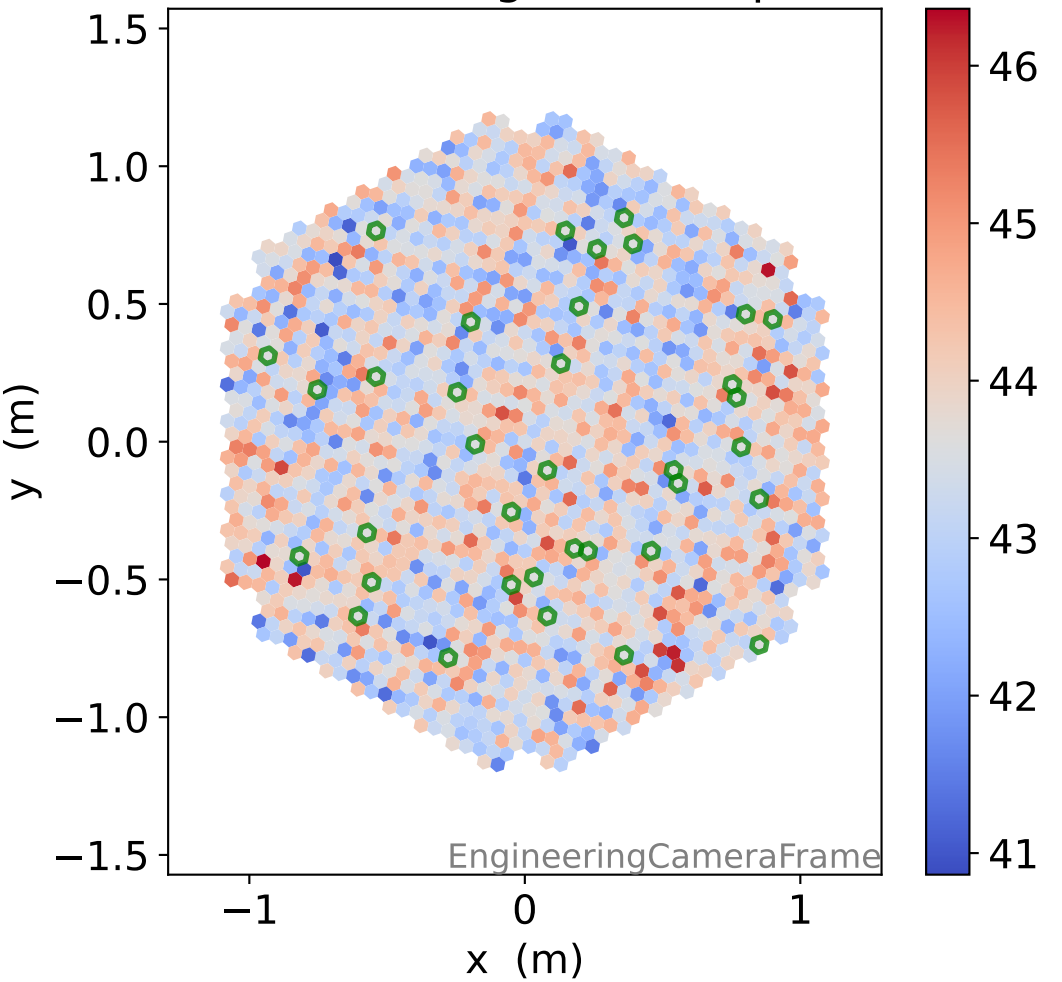

Run 9501

Run 9501

Run 9501 channel: HG

FF sample of 10000 events

pedestal sample of 10000 events

flat-fielded gain [ADC/pe]

Run 9501 channel: LG

FF sample of 10000 events

pedestal sample of 10000 events

flat-fielded gain [ADC/pe]