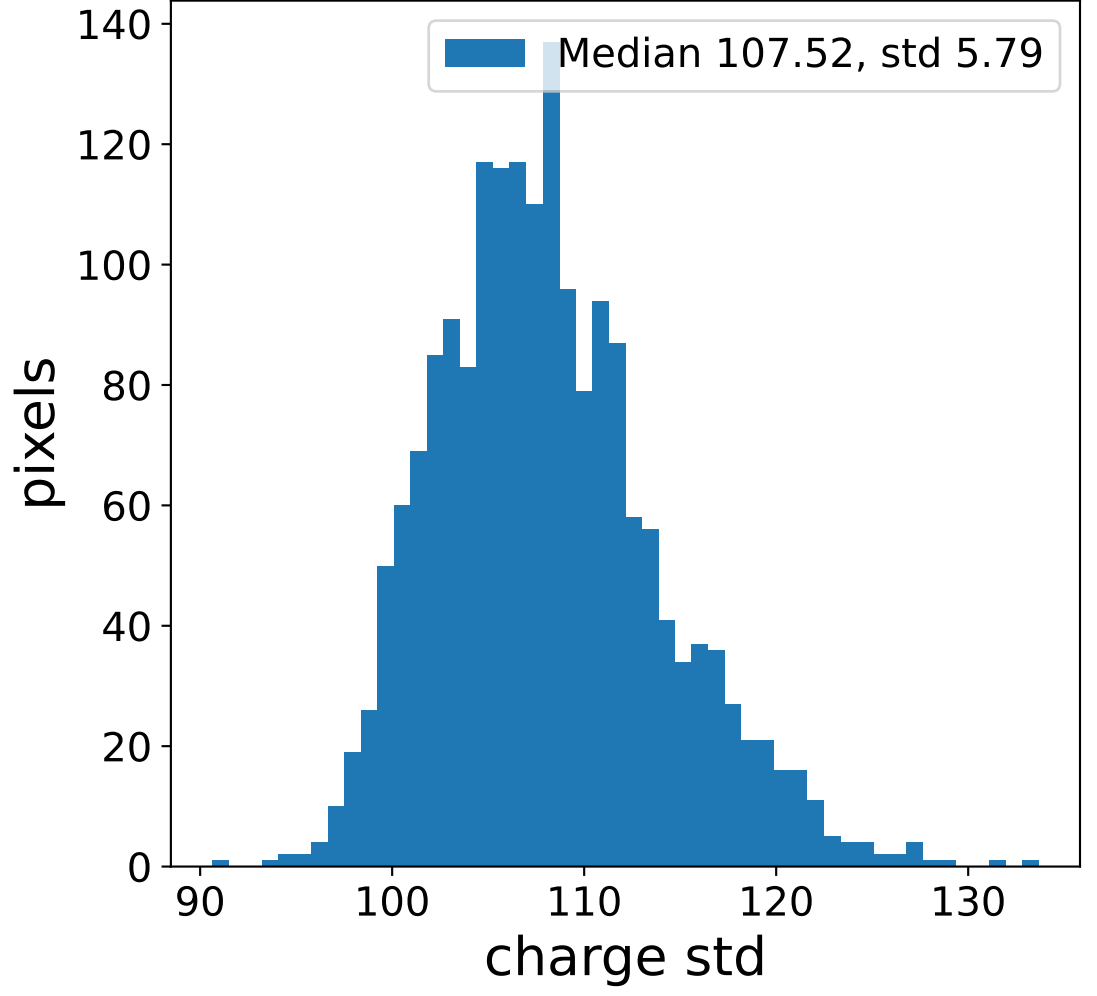

Run 9501

Run 9501

Run 9501 channel: HG

FF sample of 10000 events

pedestal sample of 10000 events

flat-fielded gain [ADC/pe]

Run 9501 channel: LG

FF sample of 10000 events

pedestal sample of 10000 events

flat-fielded gain [ADC/pe]