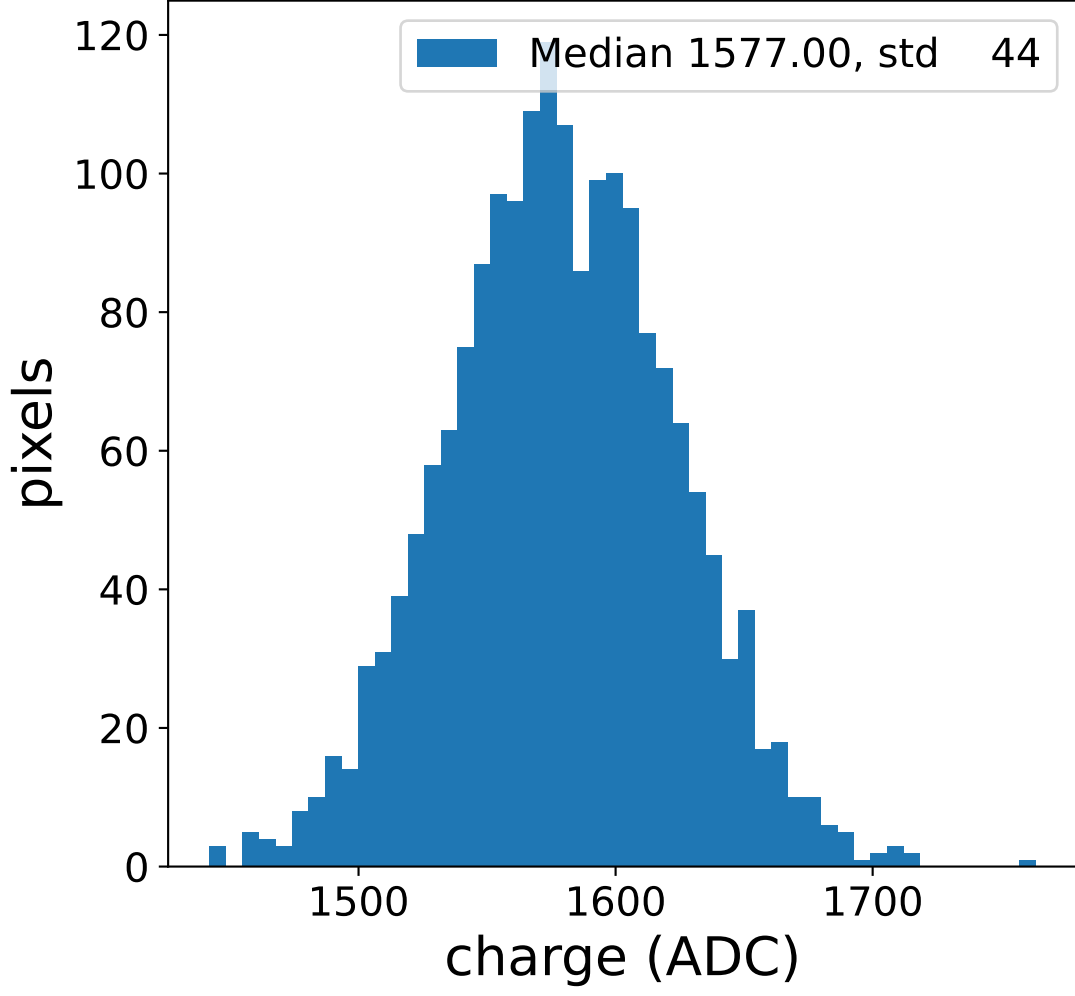

Run 9501

Run 9501

Run 9501 channel: HG

FF sample of 10000 events

pedestal sample of 10000 events

flat-fielded gain [ADC/pe]

Run 9501 channel: LG

FF sample of 10000 events

pedestal sample of 10000 events

flat-fielded gain [ADC/pe]