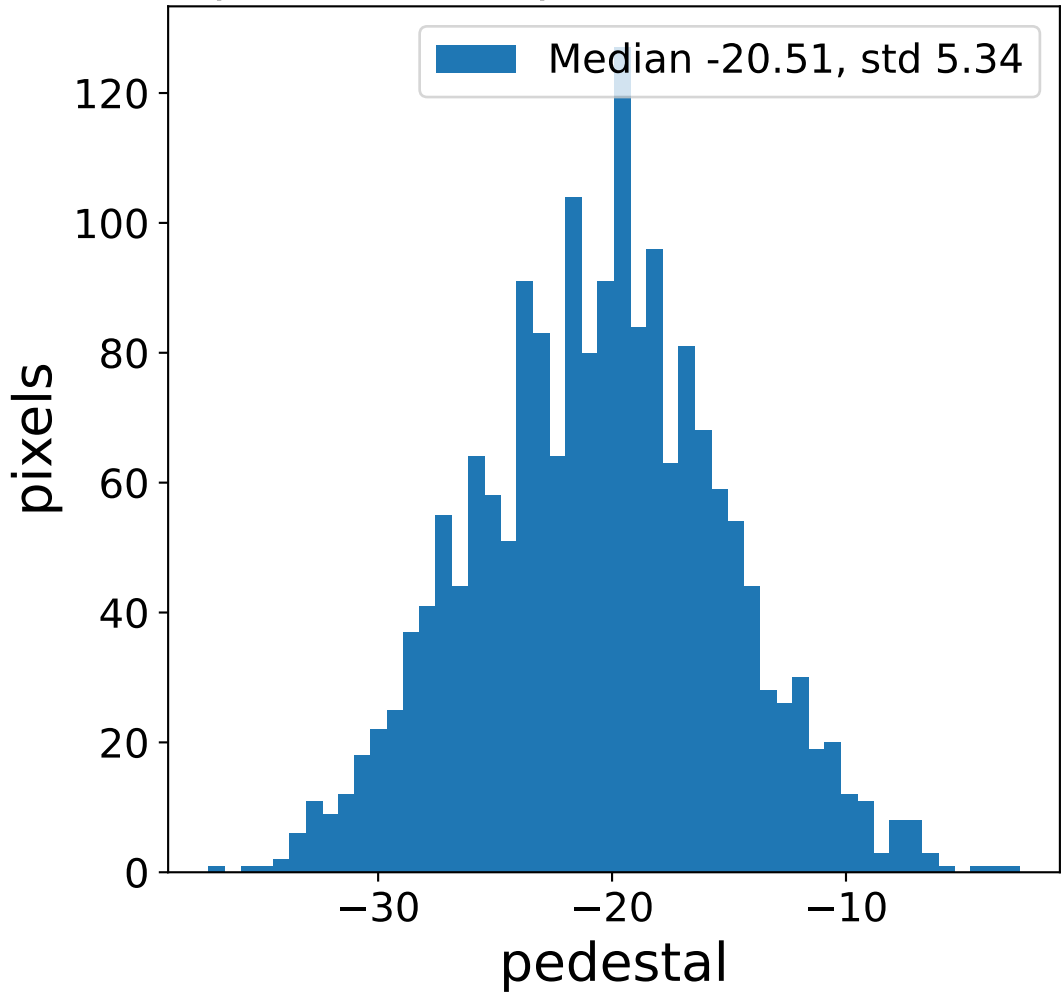

Run 9501

Run 9501

Run 9501 channel: HG

FF sample of 10000 events

pedestal sample of 10000 events

flat-fielded gain [ADC/pe]

Run 9501 channel: LG

FF sample of 10000 events

pedestal sample of 10000 events

flat-fielded gain [ADC/pe]