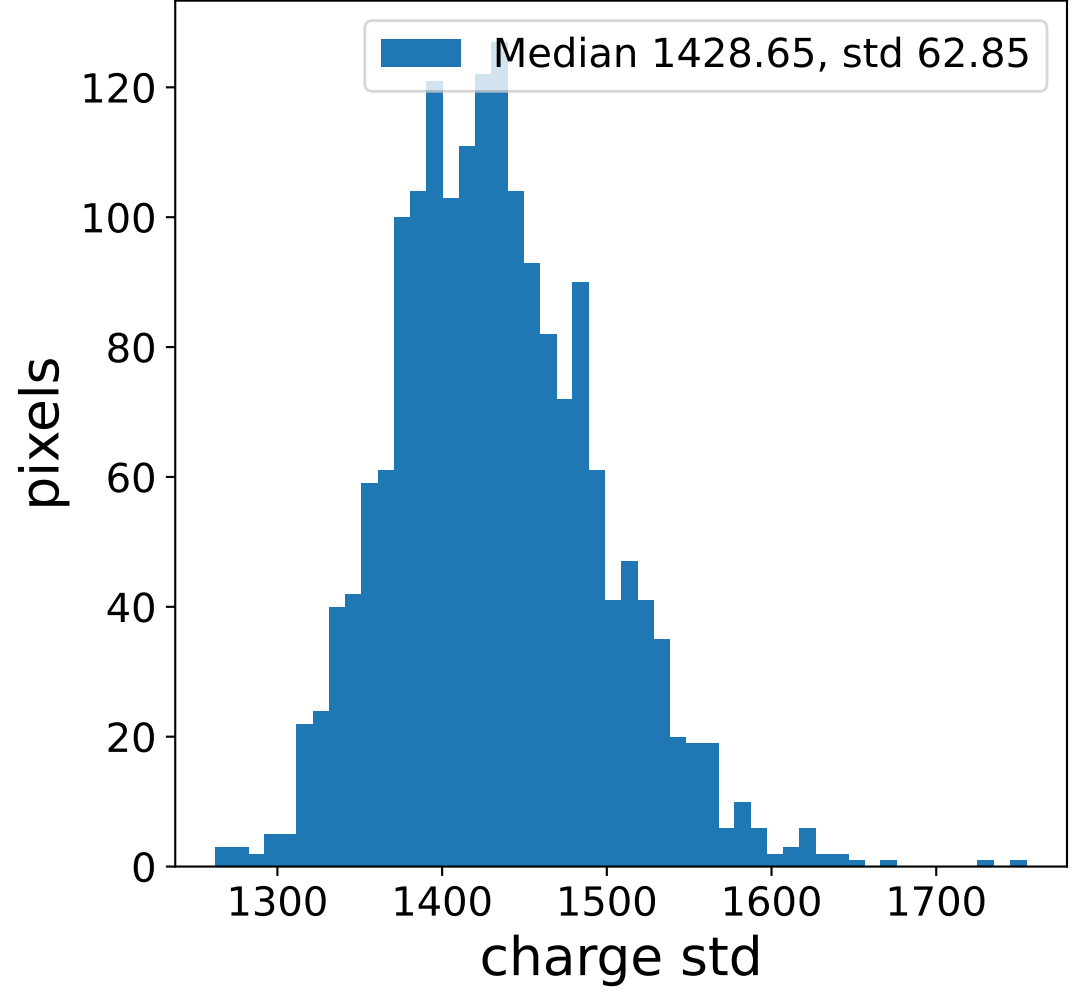

Run 9501

Run 9501

Run 9501 channel: HG

FF sample of 10000 events

pedestal sample of 10000 events

flat-fielded gain [ADC/pe]

Run 9501 channel: LG

FF sample of 10000 events

pedestal sample of 10000 events

flat-fielded gain [ADC/pe]