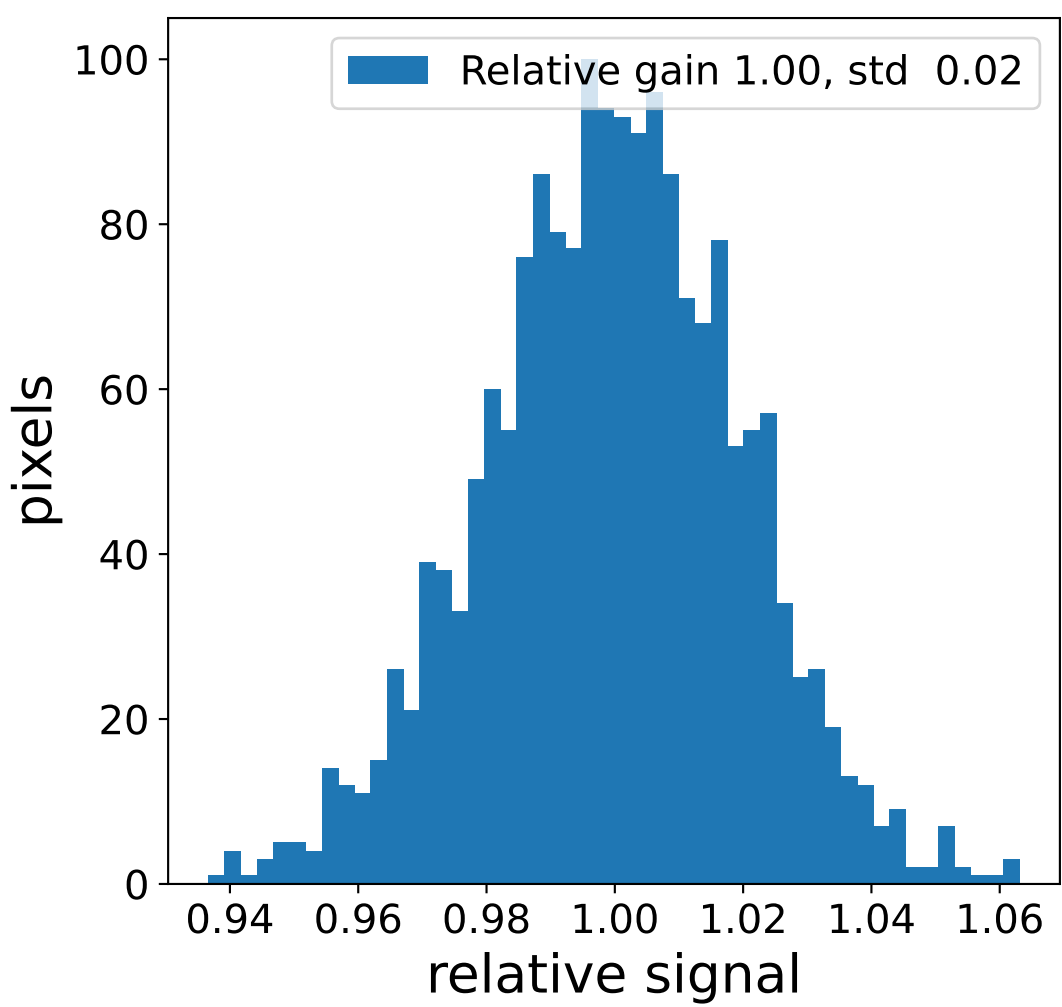

Run 9501

Run 9501

Run 9501 channel: HG

FF sample of 10000 events

pedestal sample of 10000 events

flat-fielded gain [ADC/pe]

Run 9501 channel: LG

FF sample of 10000 events

pedestal sample of 10000 events

flat-fielded gain [ADC/pe]