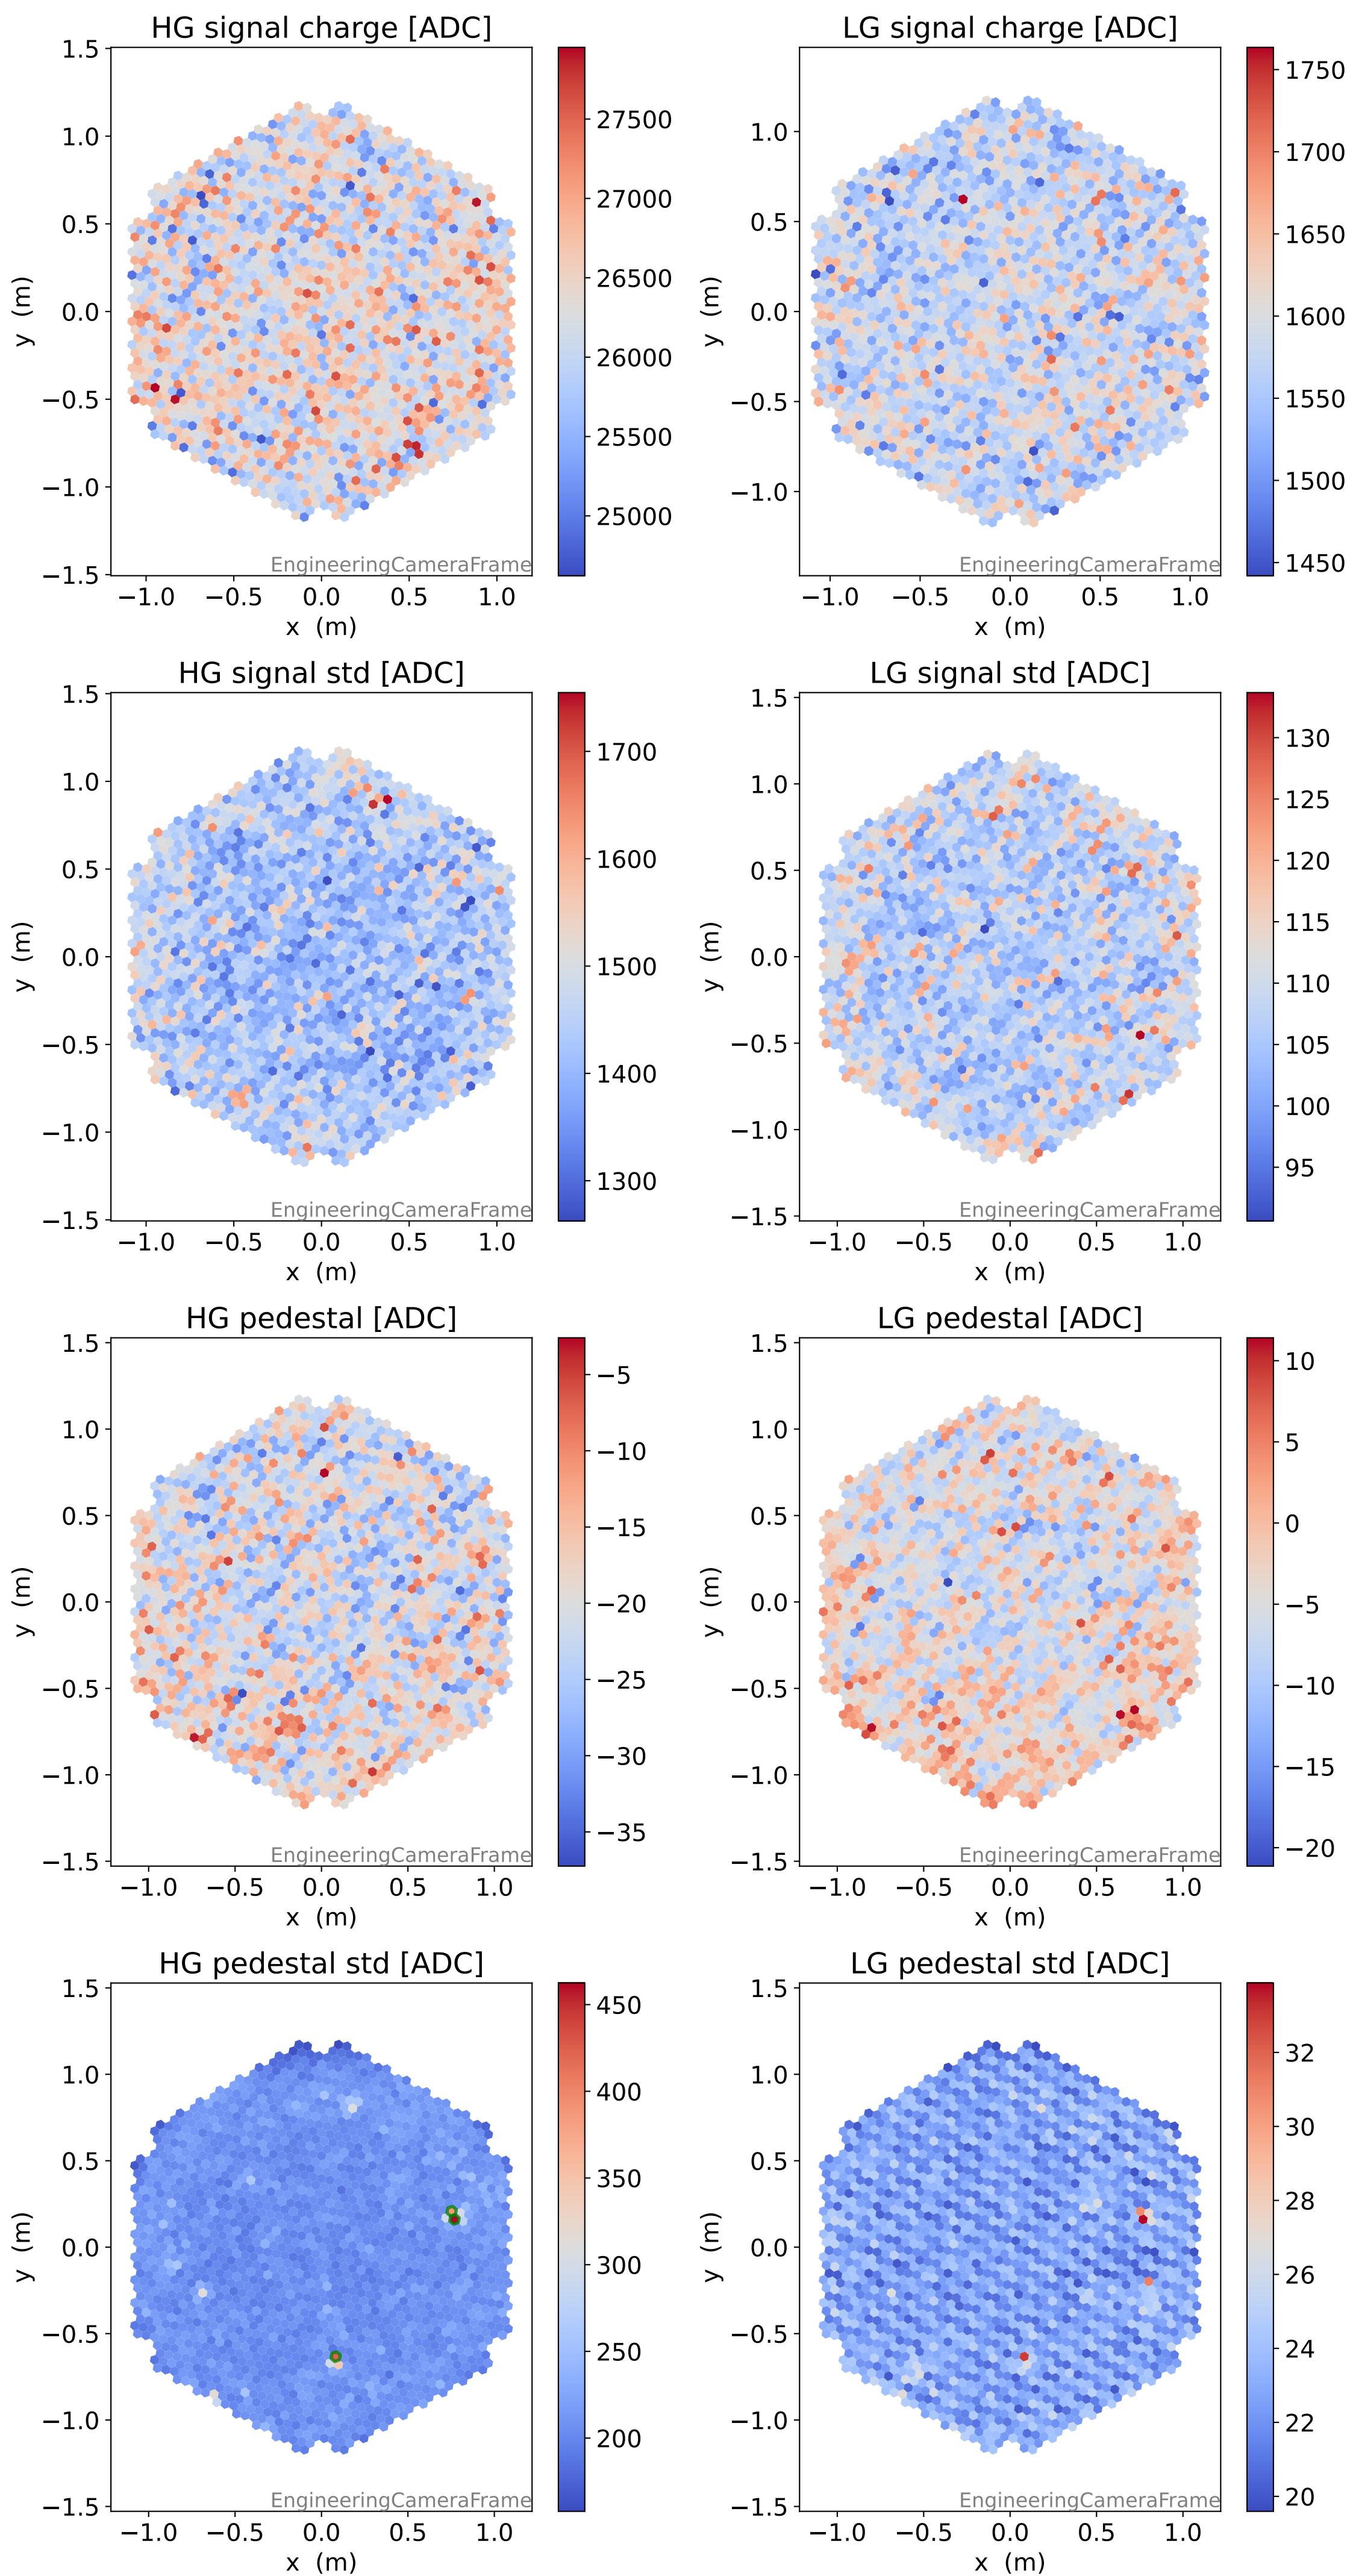

Run 9501

Run 9501

Run 9501 channel: HG

FF sample of 10000 events

pedestal sample of 10000 events

flat-fielded gain [ADC/pe]

Run 9501 channel: LG

FF sample of 10000 events

pedestal sample of 10000 events

flat-fielded gain [ADC/pe]