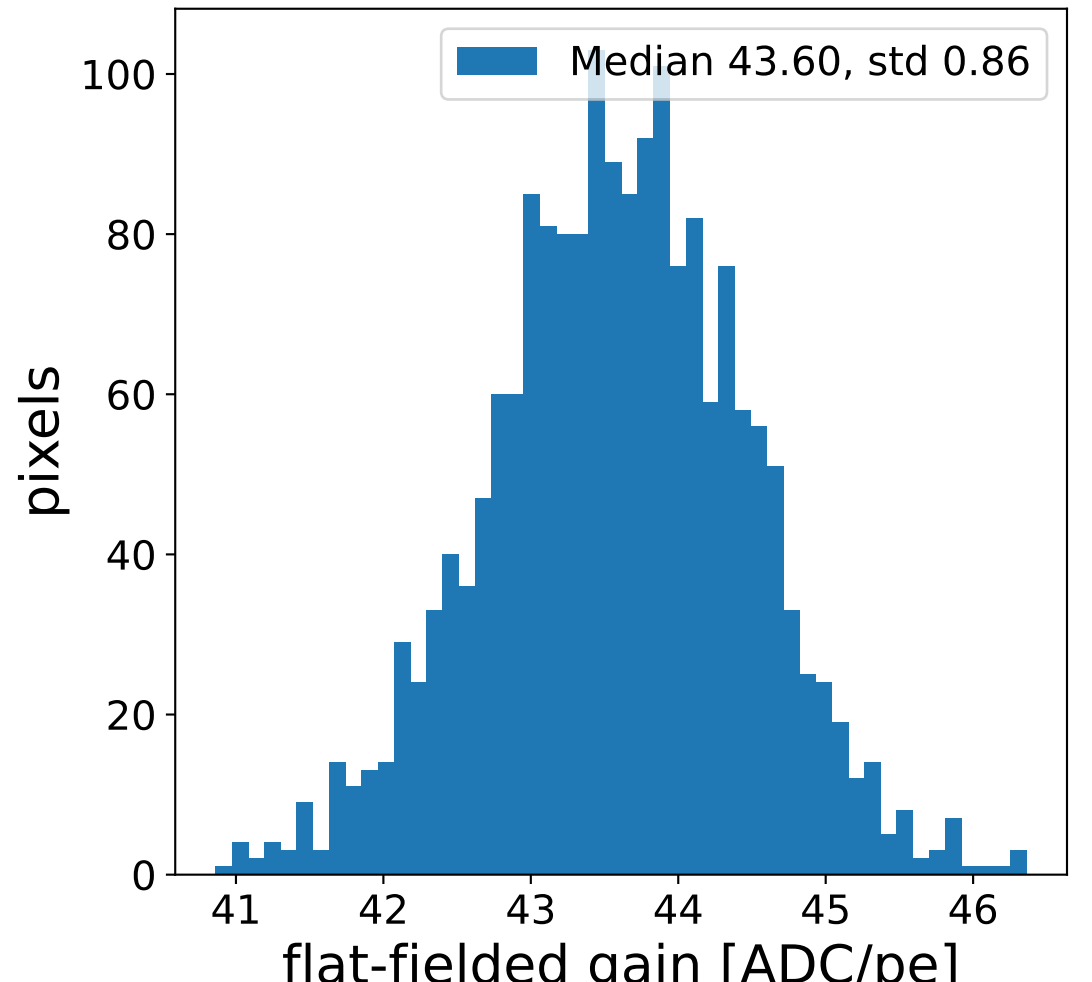

Run 9501

Run 9501

Run 9501 channel: HG

FF sample of 10000 events

pedestal sample of 10000 events

flat-fielded gain [ADC/pe]

Run 9501 channel: LG

FF sample of 10000 events

pedestal sample of 10000 events

flat-fielded gain [ADC/pe]