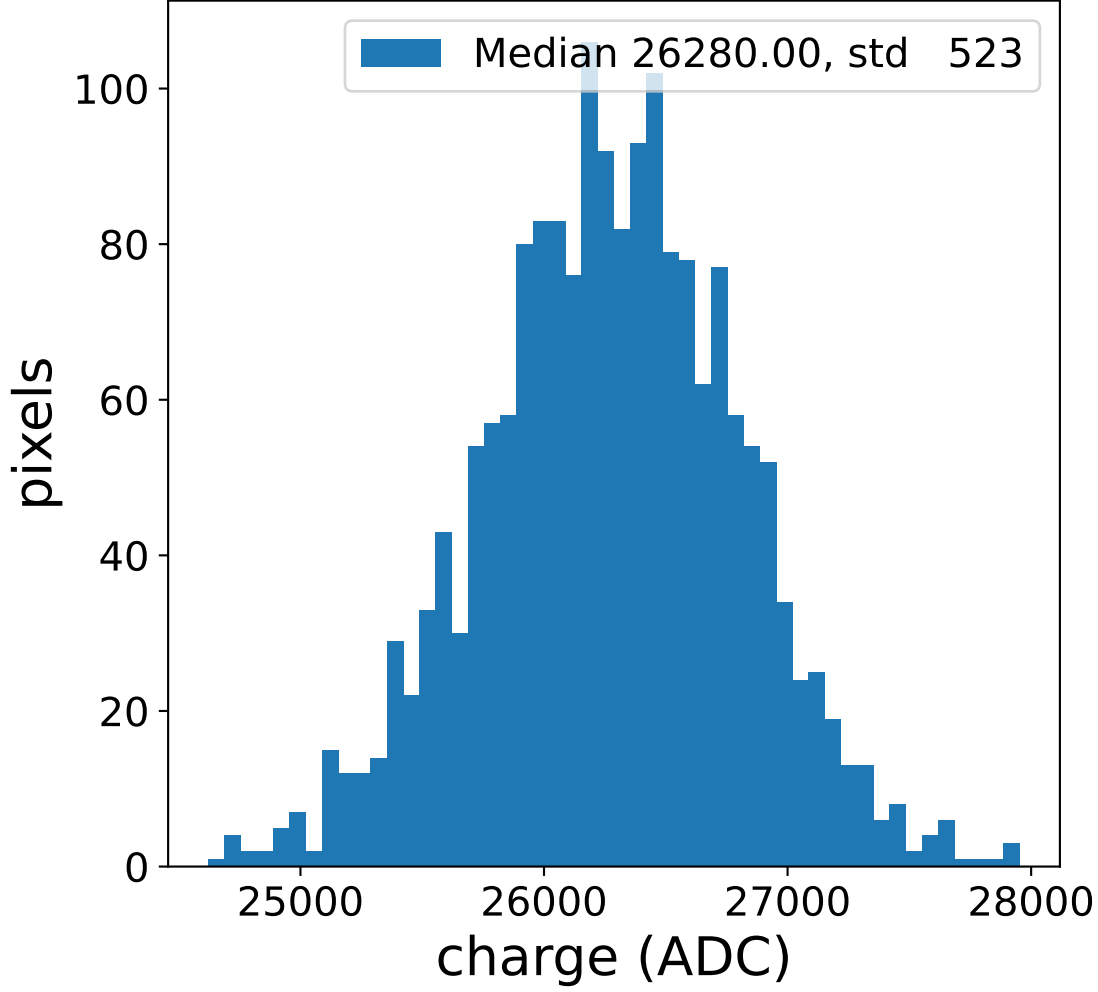

Run 9501

Run 9501

Run 9501 channel: HG

FF sample of 10000 events

pedestal sample of 10000 events

flat-fielded gain [ADC/pe]

Run 9501 channel: LG

FF sample of 10000 events

pedestal sample of 10000 events

flat-fielded gain [ADC/pe]