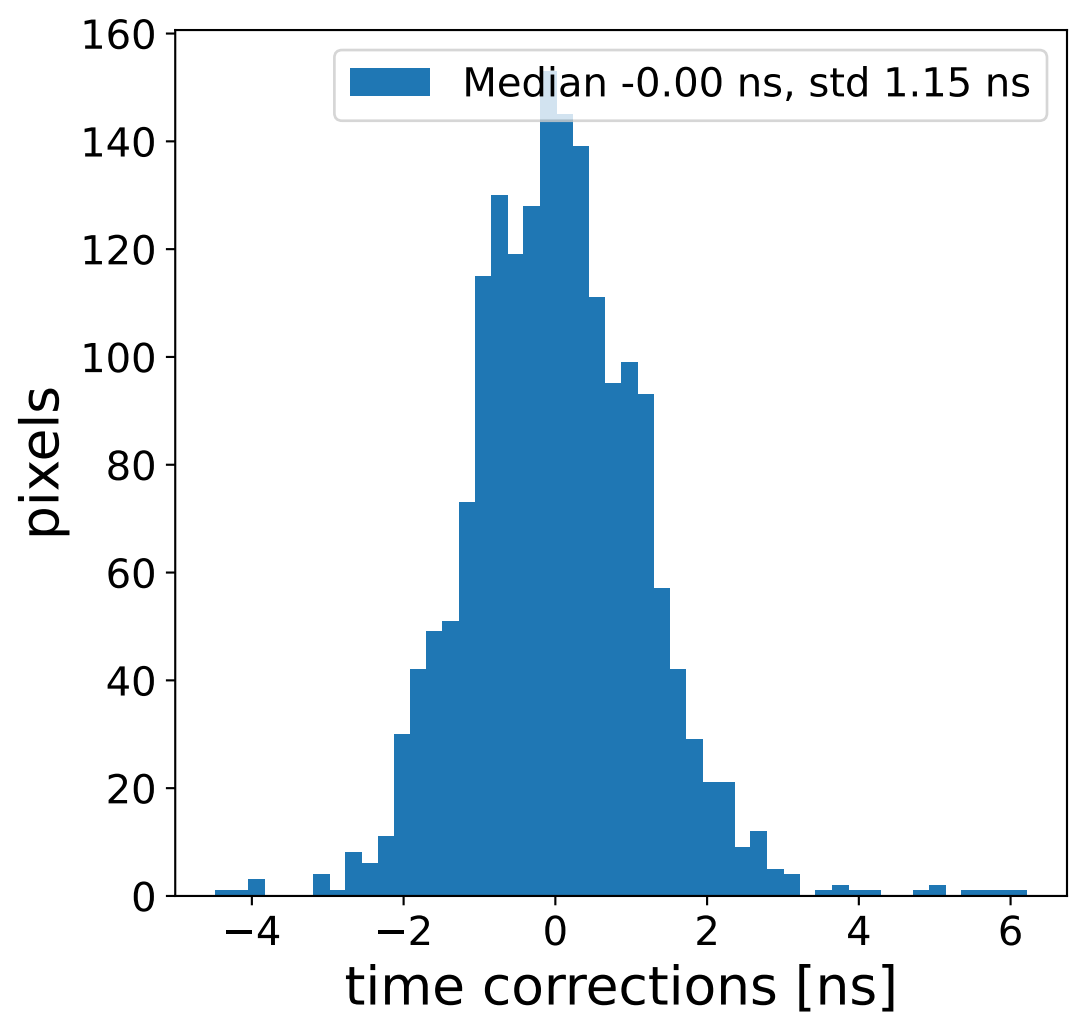

Run 9501

Run 9501

Run 9501 channel: HG

FF sample of 10000 events

pedestal sample of 10000 events

flat-fielded gain [ADC/pe]

Run 9501 channel: LG

FF sample of 10000 events

pedestal sample of 10000 events

flat-fielded gain [ADC/pe]