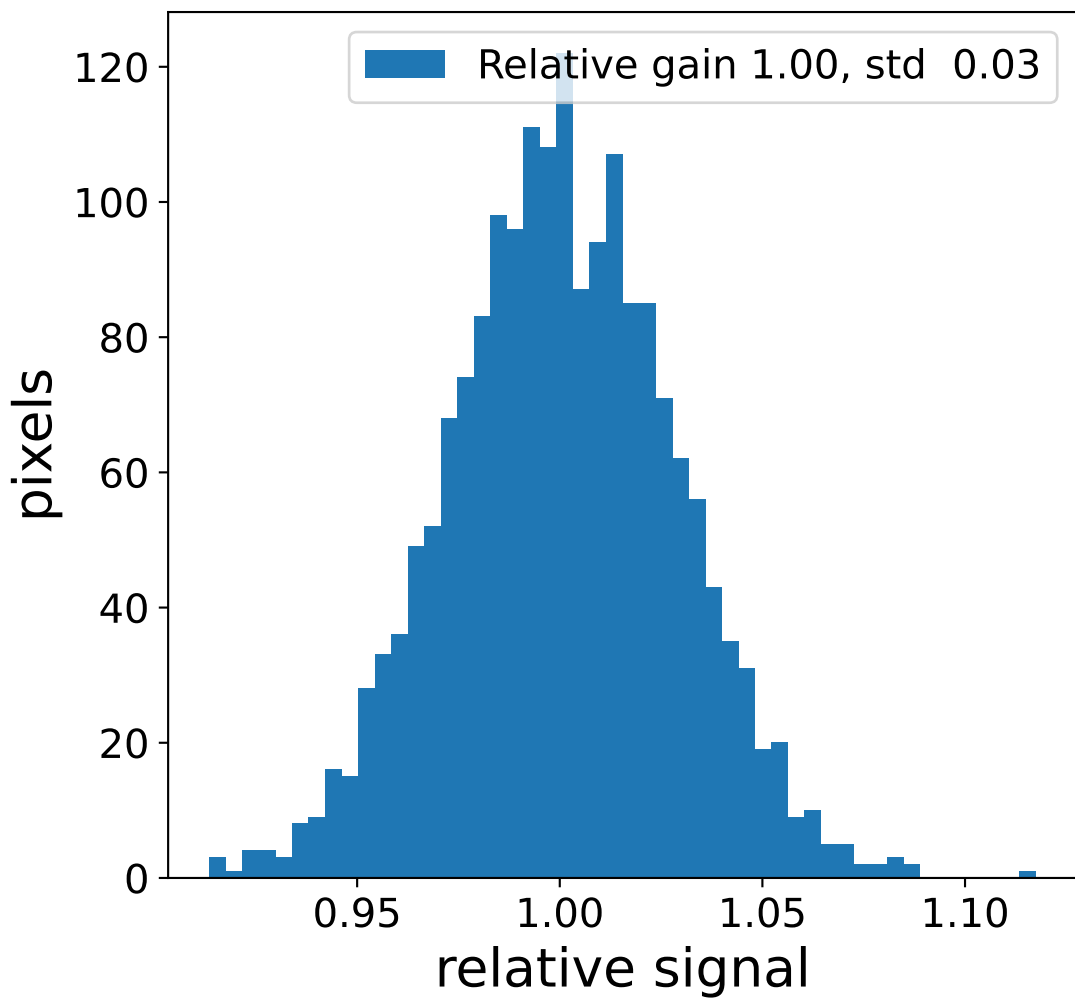

Run 9501

Run 9501

Run 9501 channel: HG

FF sample of 10000 events

pedestal sample of 10000 events

flat-fielded gain [ADC/pe]

Run 9501 channel: LG

FF sample of 10000 events

pedestal sample of 10000 events

flat-fielded gain [ADC/pe]