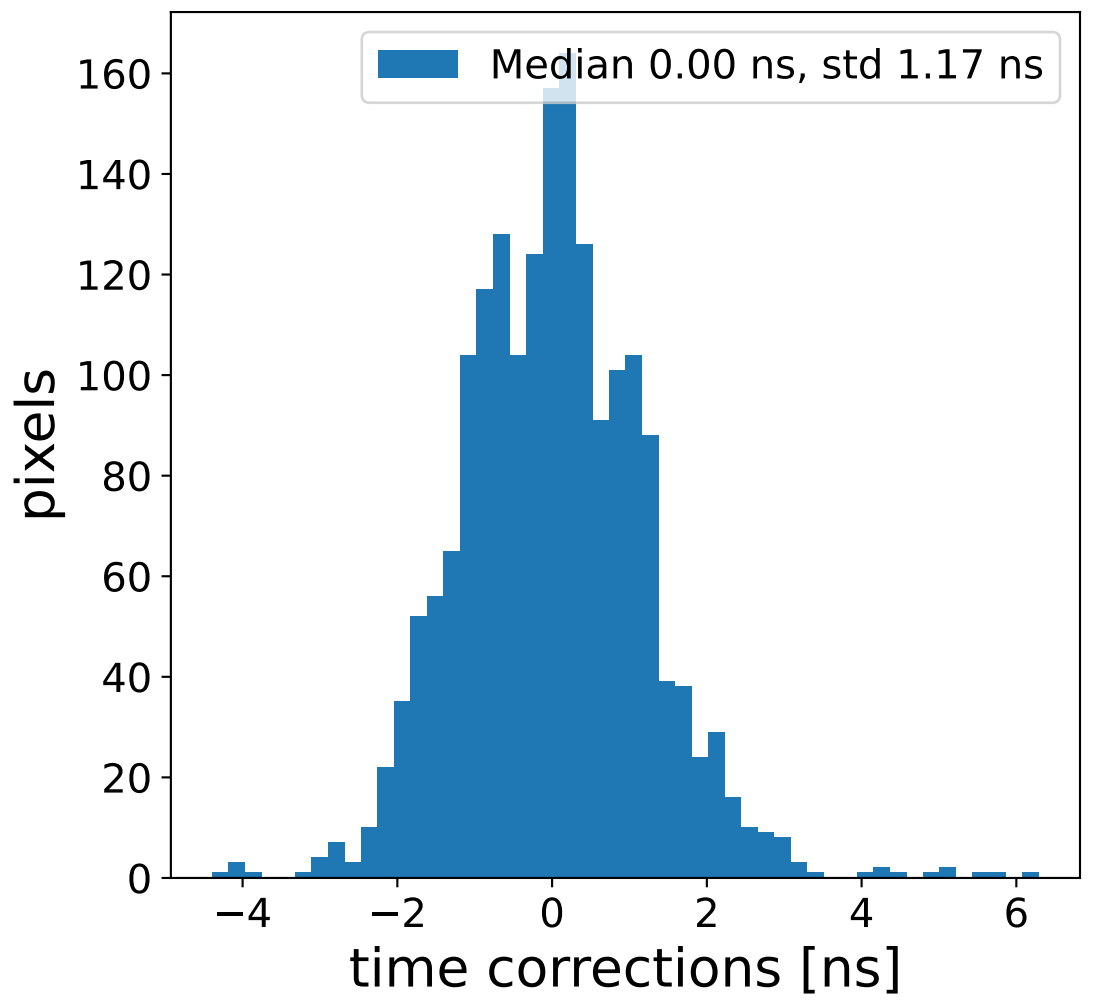

Run 9501

Run 9501

Run 9501 channel: HG

FF sample of 10000 events

pedestal sample of 10000 events

flat-fielded gain [ADC/pe]

Run 9501 channel: LG

FF sample of 10000 events

pedestal sample of 10000 events

flat-fielded gain [ADC/pe]