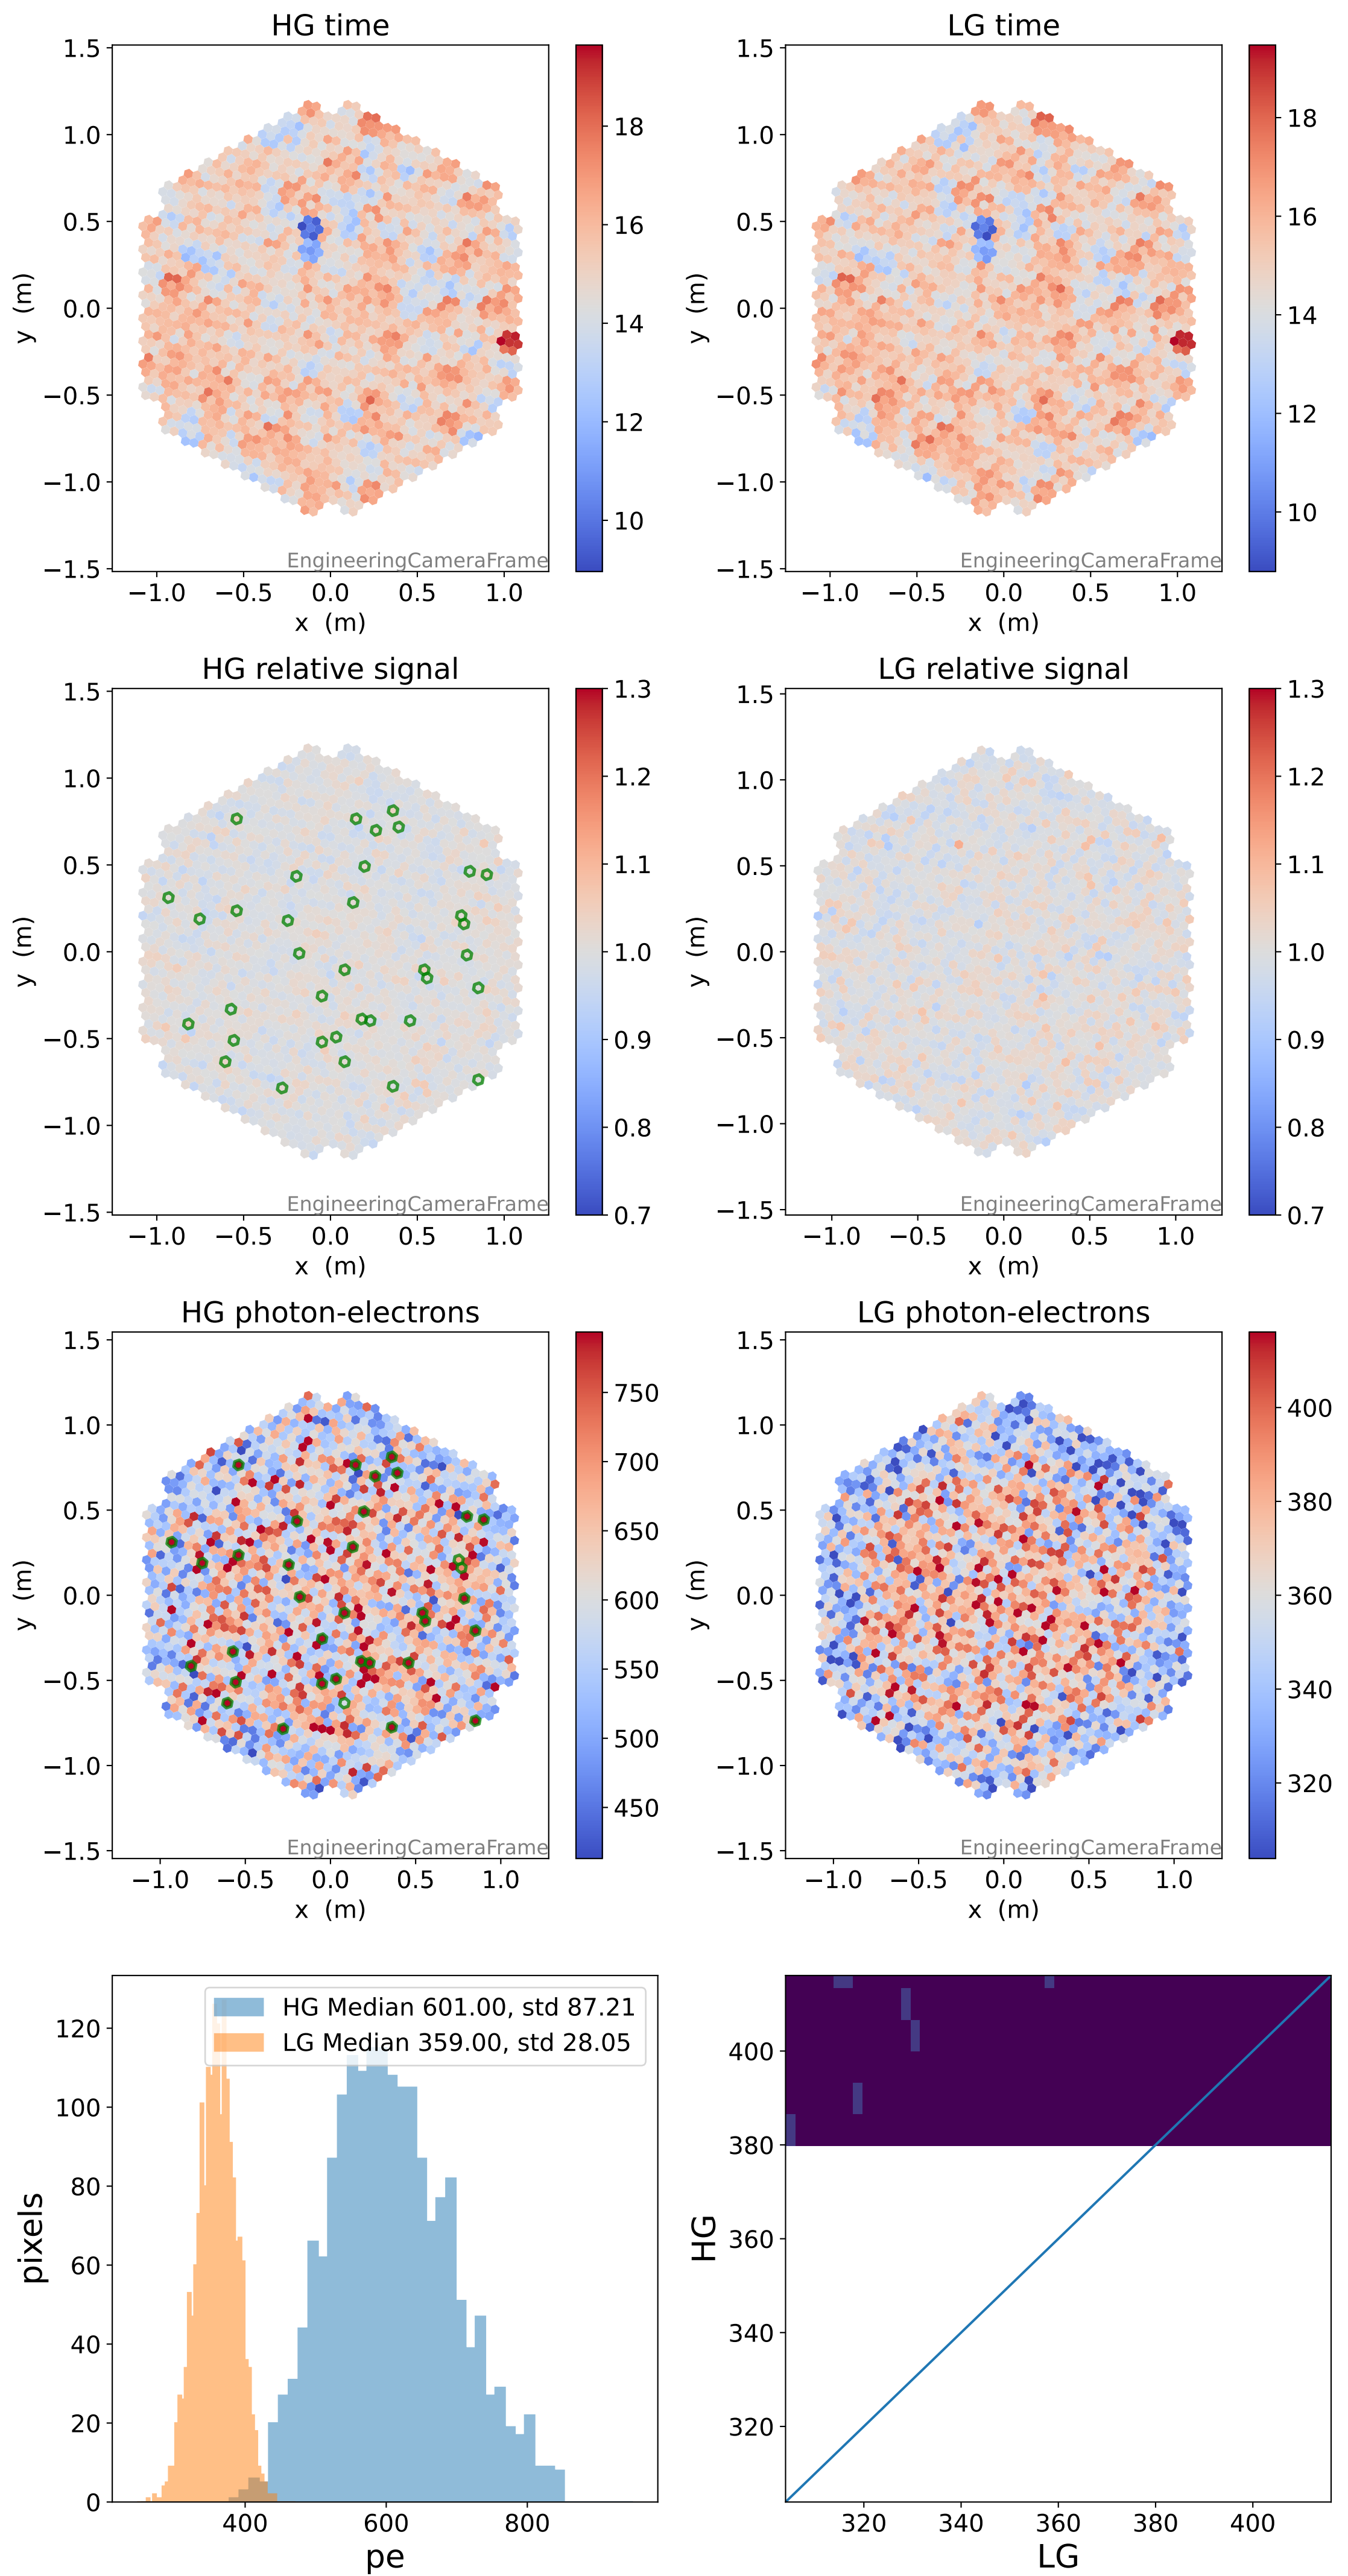

Run 9501

Run 9501

Run 9501 channel: HG

FF sample of 10000 events

pedestal sample of 10000 events

flat-fielded gain [ADC/pe]

Run 9501 channel: LG

FF sample of 10000 events

pedestal sample of 10000 events

flat-fielded gain [ADC/pe]