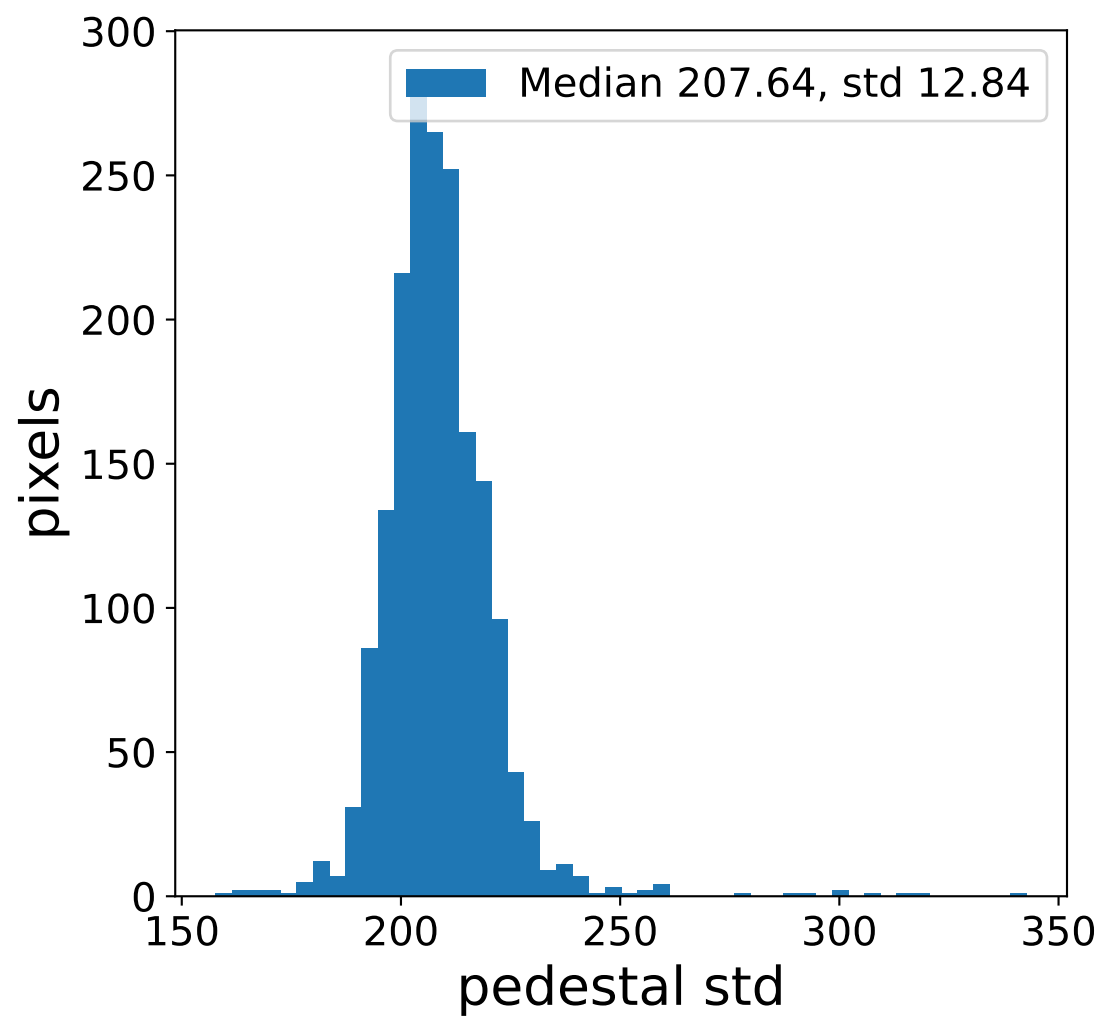

Run 9501

Run 9501

Run 9501 channel: HG

FF sample of 10000 events

pedestal sample of 10000 events

flat-fielded gain [ADC/pe]

Run 9501 channel: LG

FF sample of 10000 events

pedestal sample of 10000 events

flat-fielded gain [ADC/pe]