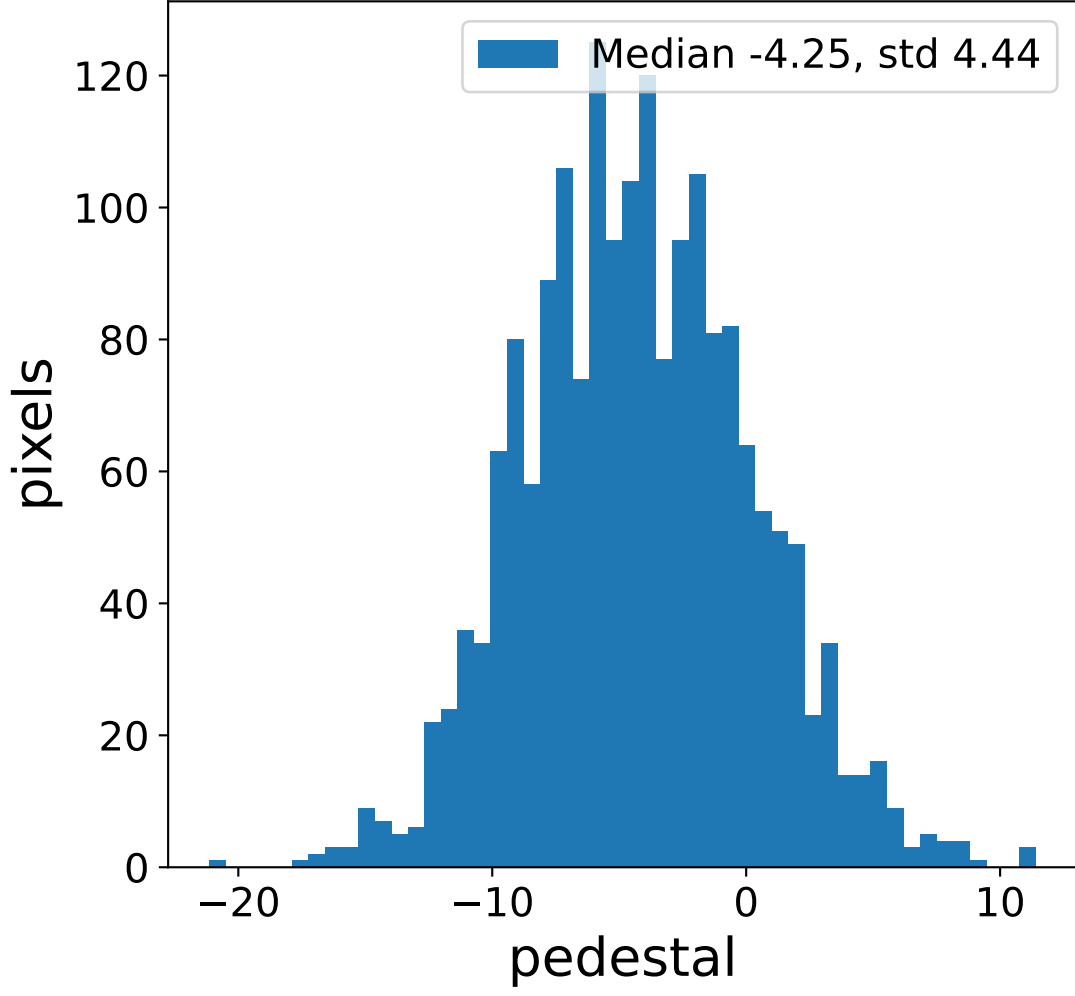

Run 9501

Run 9501

Run 9501 channel: HG

FF sample of 10000 events

pedestal sample of 10000 events

flat-fielded gain [ADC/pe]

Run 9501 channel: LG

FF sample of 10000 events

pedestal sample of 10000 events

flat-fielded gain [ADC/pe]