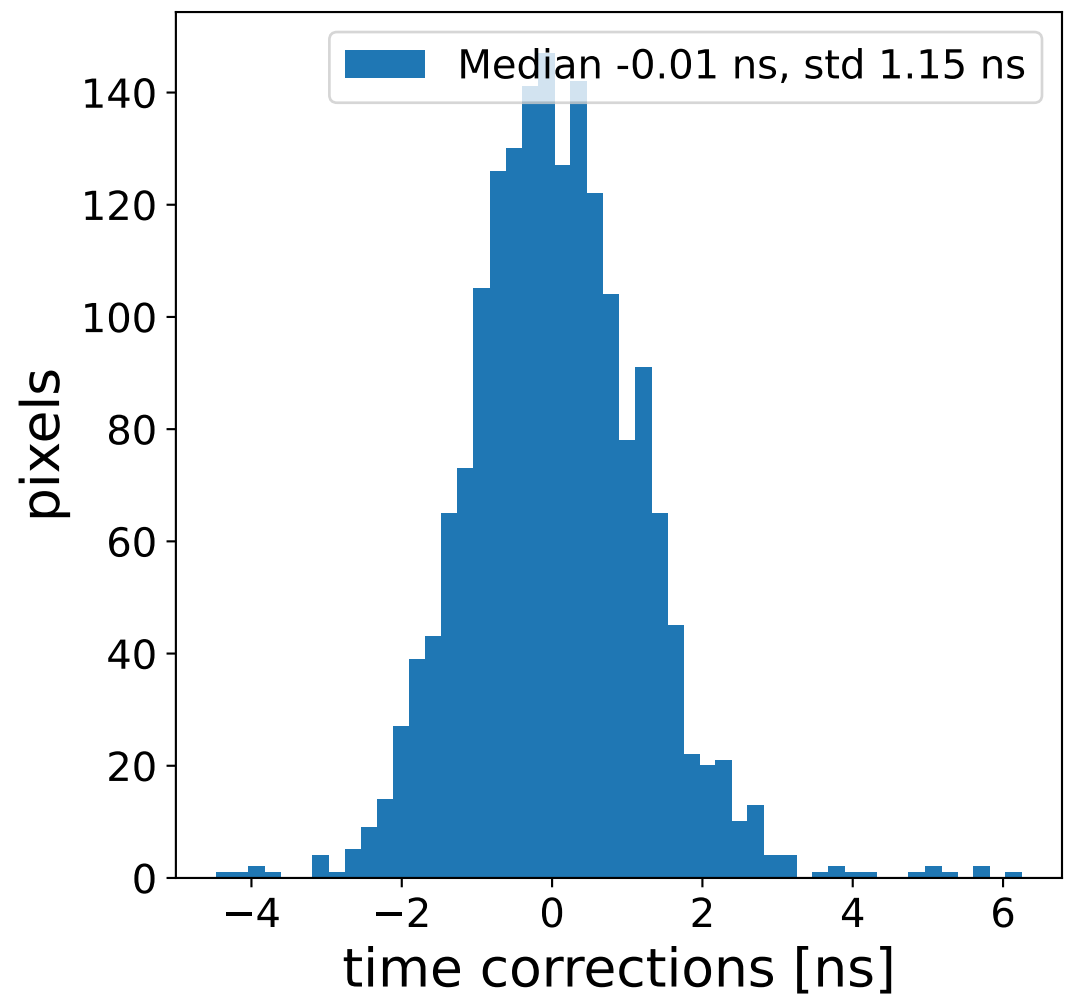

Run 9501

Run 9501

Run 9501 channel: HG

FF sample of 10000 events

pedestal sample of 10000 events

flat-fielded gain [ADC/pe]

Run 9501 channel: LG

FF sample of 10000 events

pedestal sample of 10000 events

flat-fielded gain [ADC/pe]