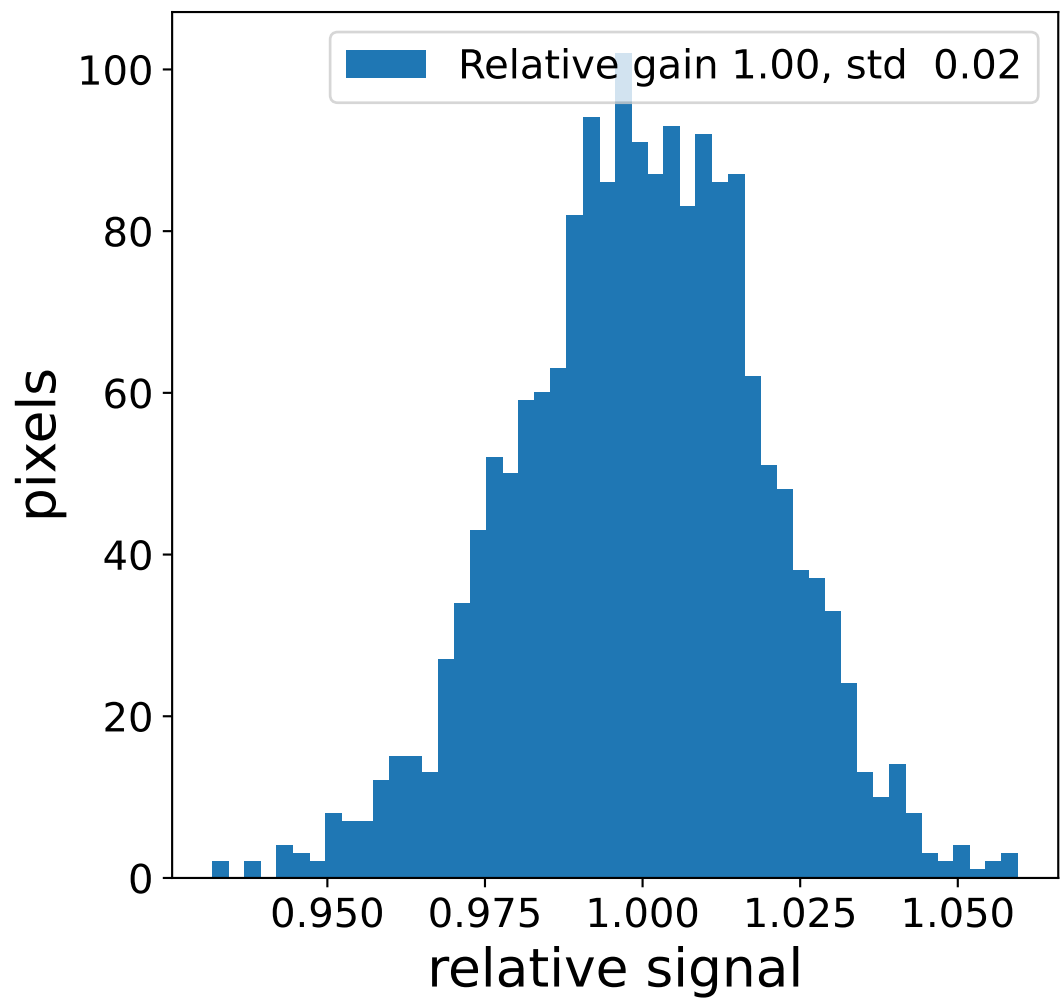

Run 9501

Run 9501

Run 9501 channel: HG

FF sample of 10000 events

pedestal sample of 10000 events

flat-fielded gain [ADC/pe]

Run 9501 channel: LG

FF sample of 10000 events

pedestal sample of 10000 events

flat-fielded gain [ADC/pe]