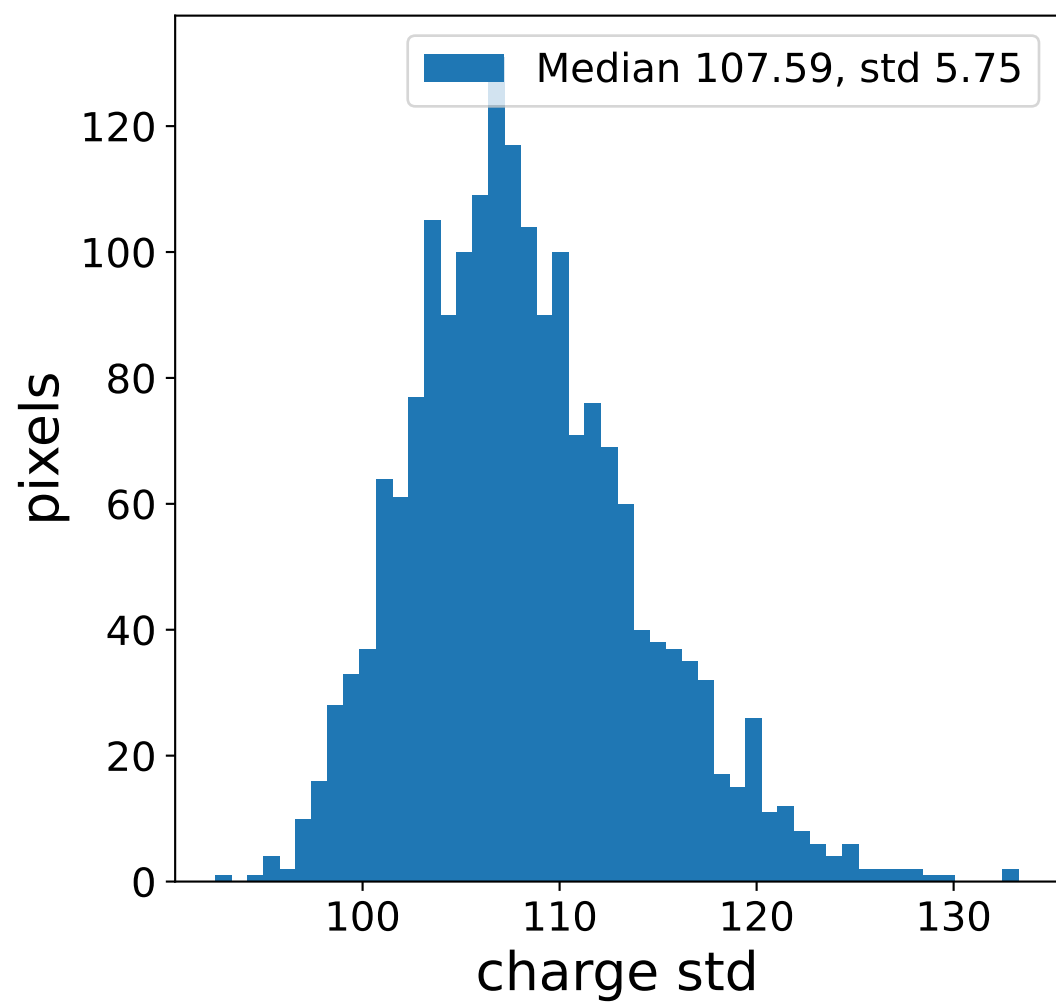

Run 9501

Run 9501

Run 9501 channel: HG

FF sample of 10000 events

pedestal sample of 10000 events

flat-fielded gain [ADC/pe]

Run 9501 channel: LG

FF sample of 10000 events

pedestal sample of 10000 events

flat-fielded gain [ADC/pe]