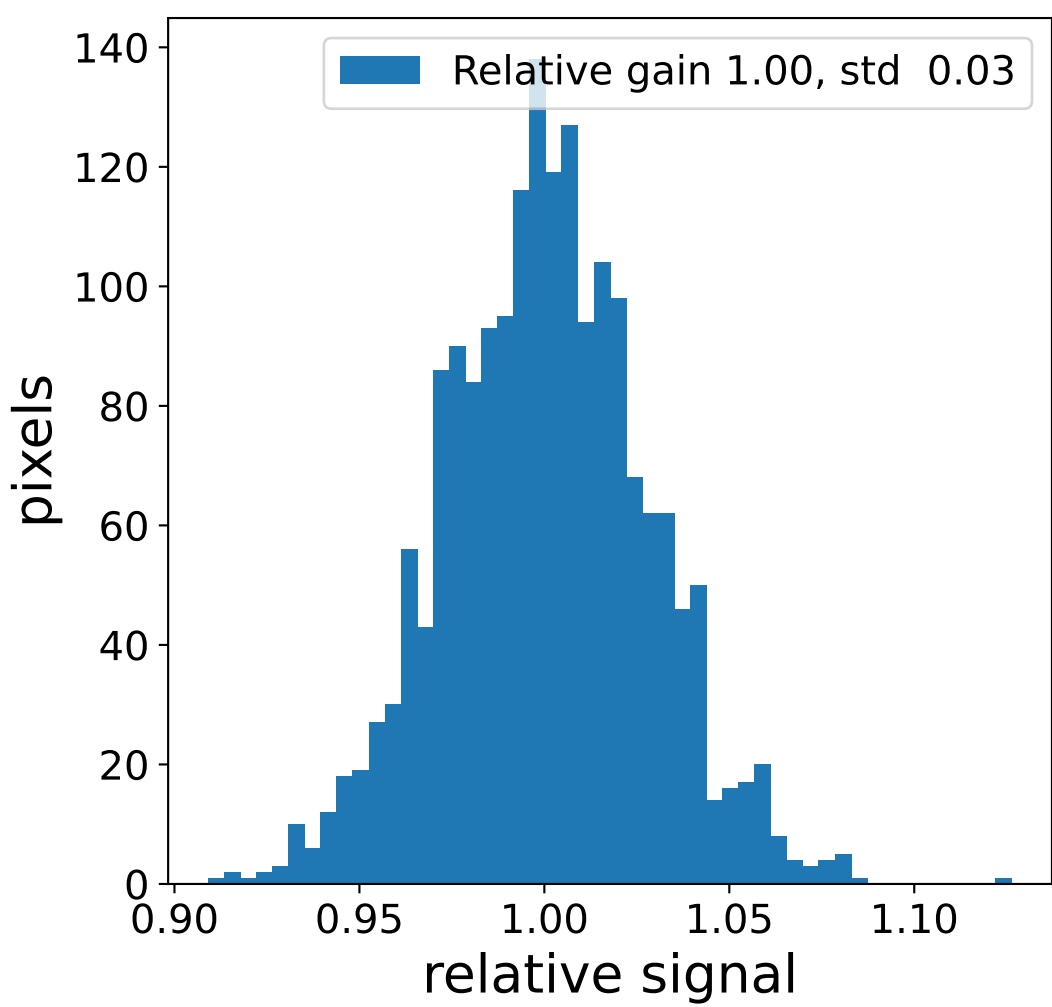

Run 9501

Run 9501

Run 9501 channel: HG

FF sample of 10000 events

pedestal sample of 10000 events

flat-fielded gain [ADC/pe]

Run 9501 channel: LG

FF sample of 10000 events

pedestal sample of 10000 events

flat-fielded gain [ADC/pe]