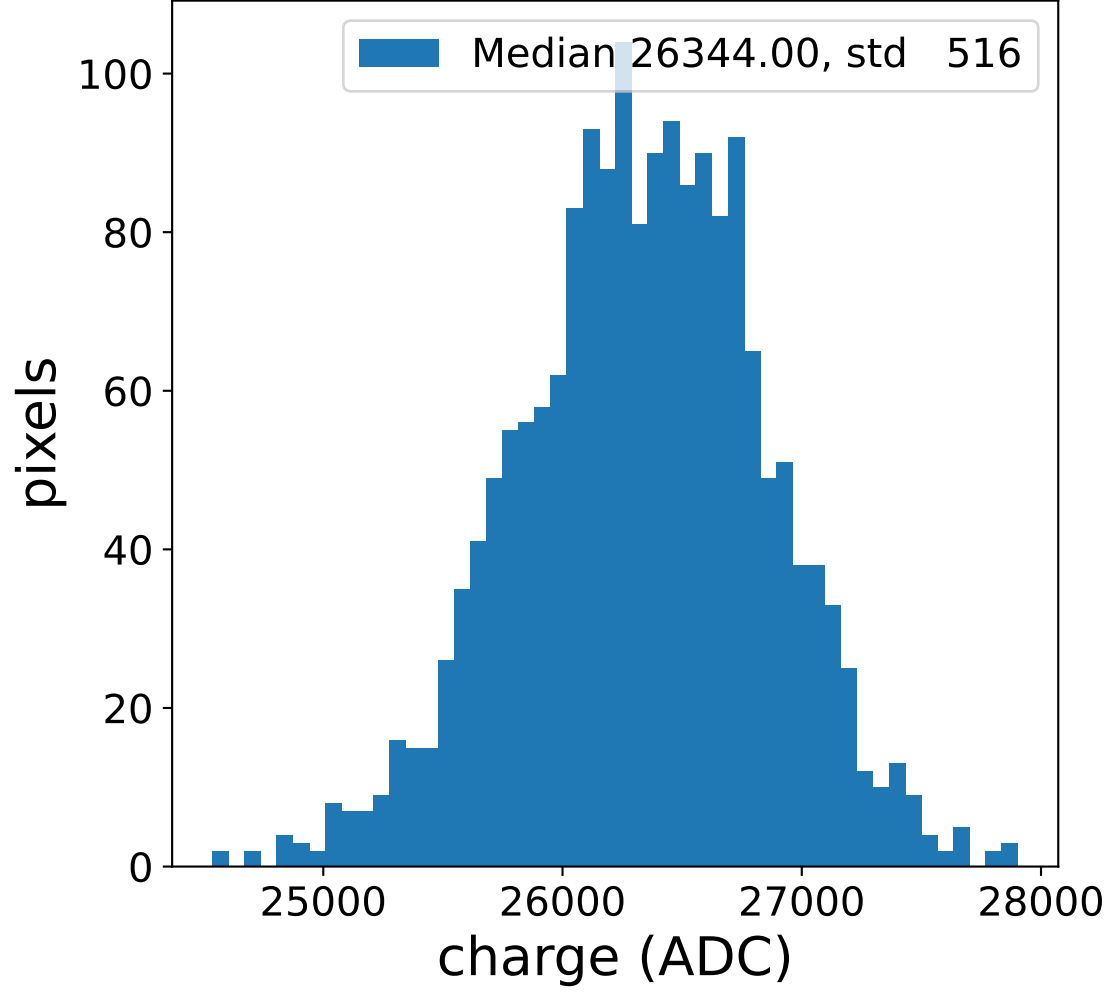

Run 9501

Run 9501

Run 9501 channel: HG

FF sample of 10000 events

pedestal sample of 10000 events

flat-fielded gain [ADC/pe]

Run 9501 channel: LG

FF sample of 10000 events

pedestal sample of 10000 events

flat-fielded gain [ADC/pe]