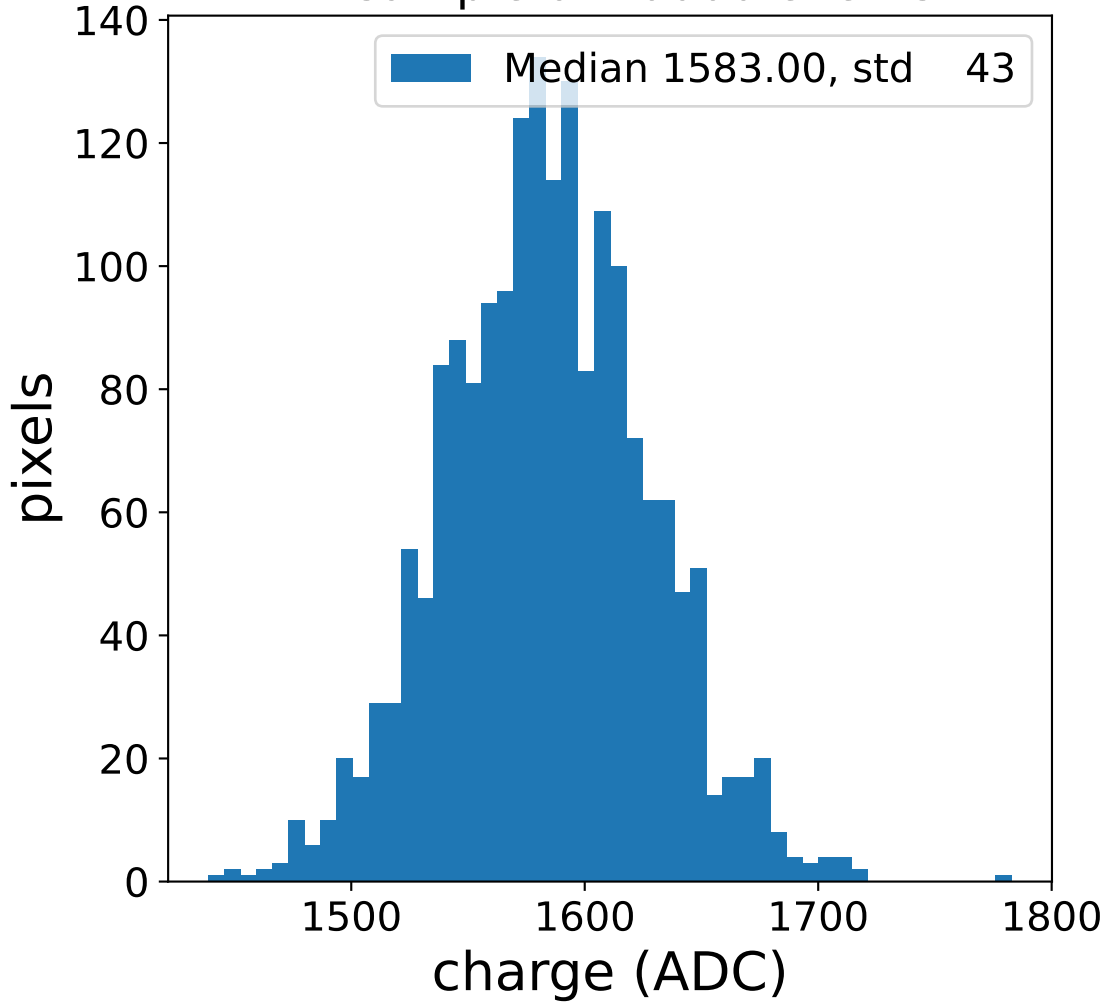

Run 9501

Run 9501

Run 9501 channel: HG

FF sample of 10000 events

pedestal sample of 10000 events

flat-fielded gain [ADC/pe]

Run 9501 channel: LG

FF sample of 10000 events

pedestal sample of 10000 events

flat-fielded gain [ADC/pe]