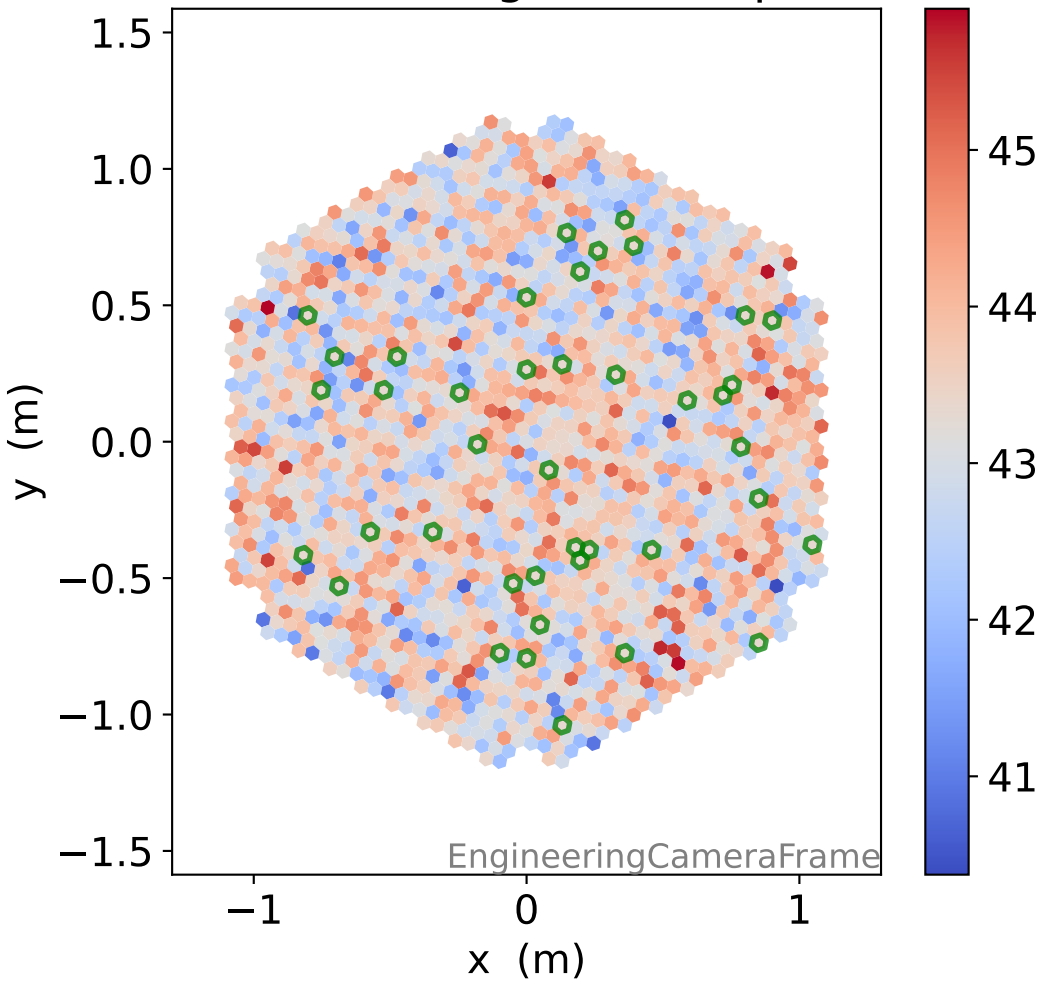

Run 9501

Run 9501

Run 9501 channel: HG

FF sample of 10000 events

pedestal sample of 10000 events

flat-fielded gain [ADC/pe]

Run 9501 channel: LG

FF sample of 10000 events

pedestal sample of 10000 events

flat-fielded gain [ADC/pe]