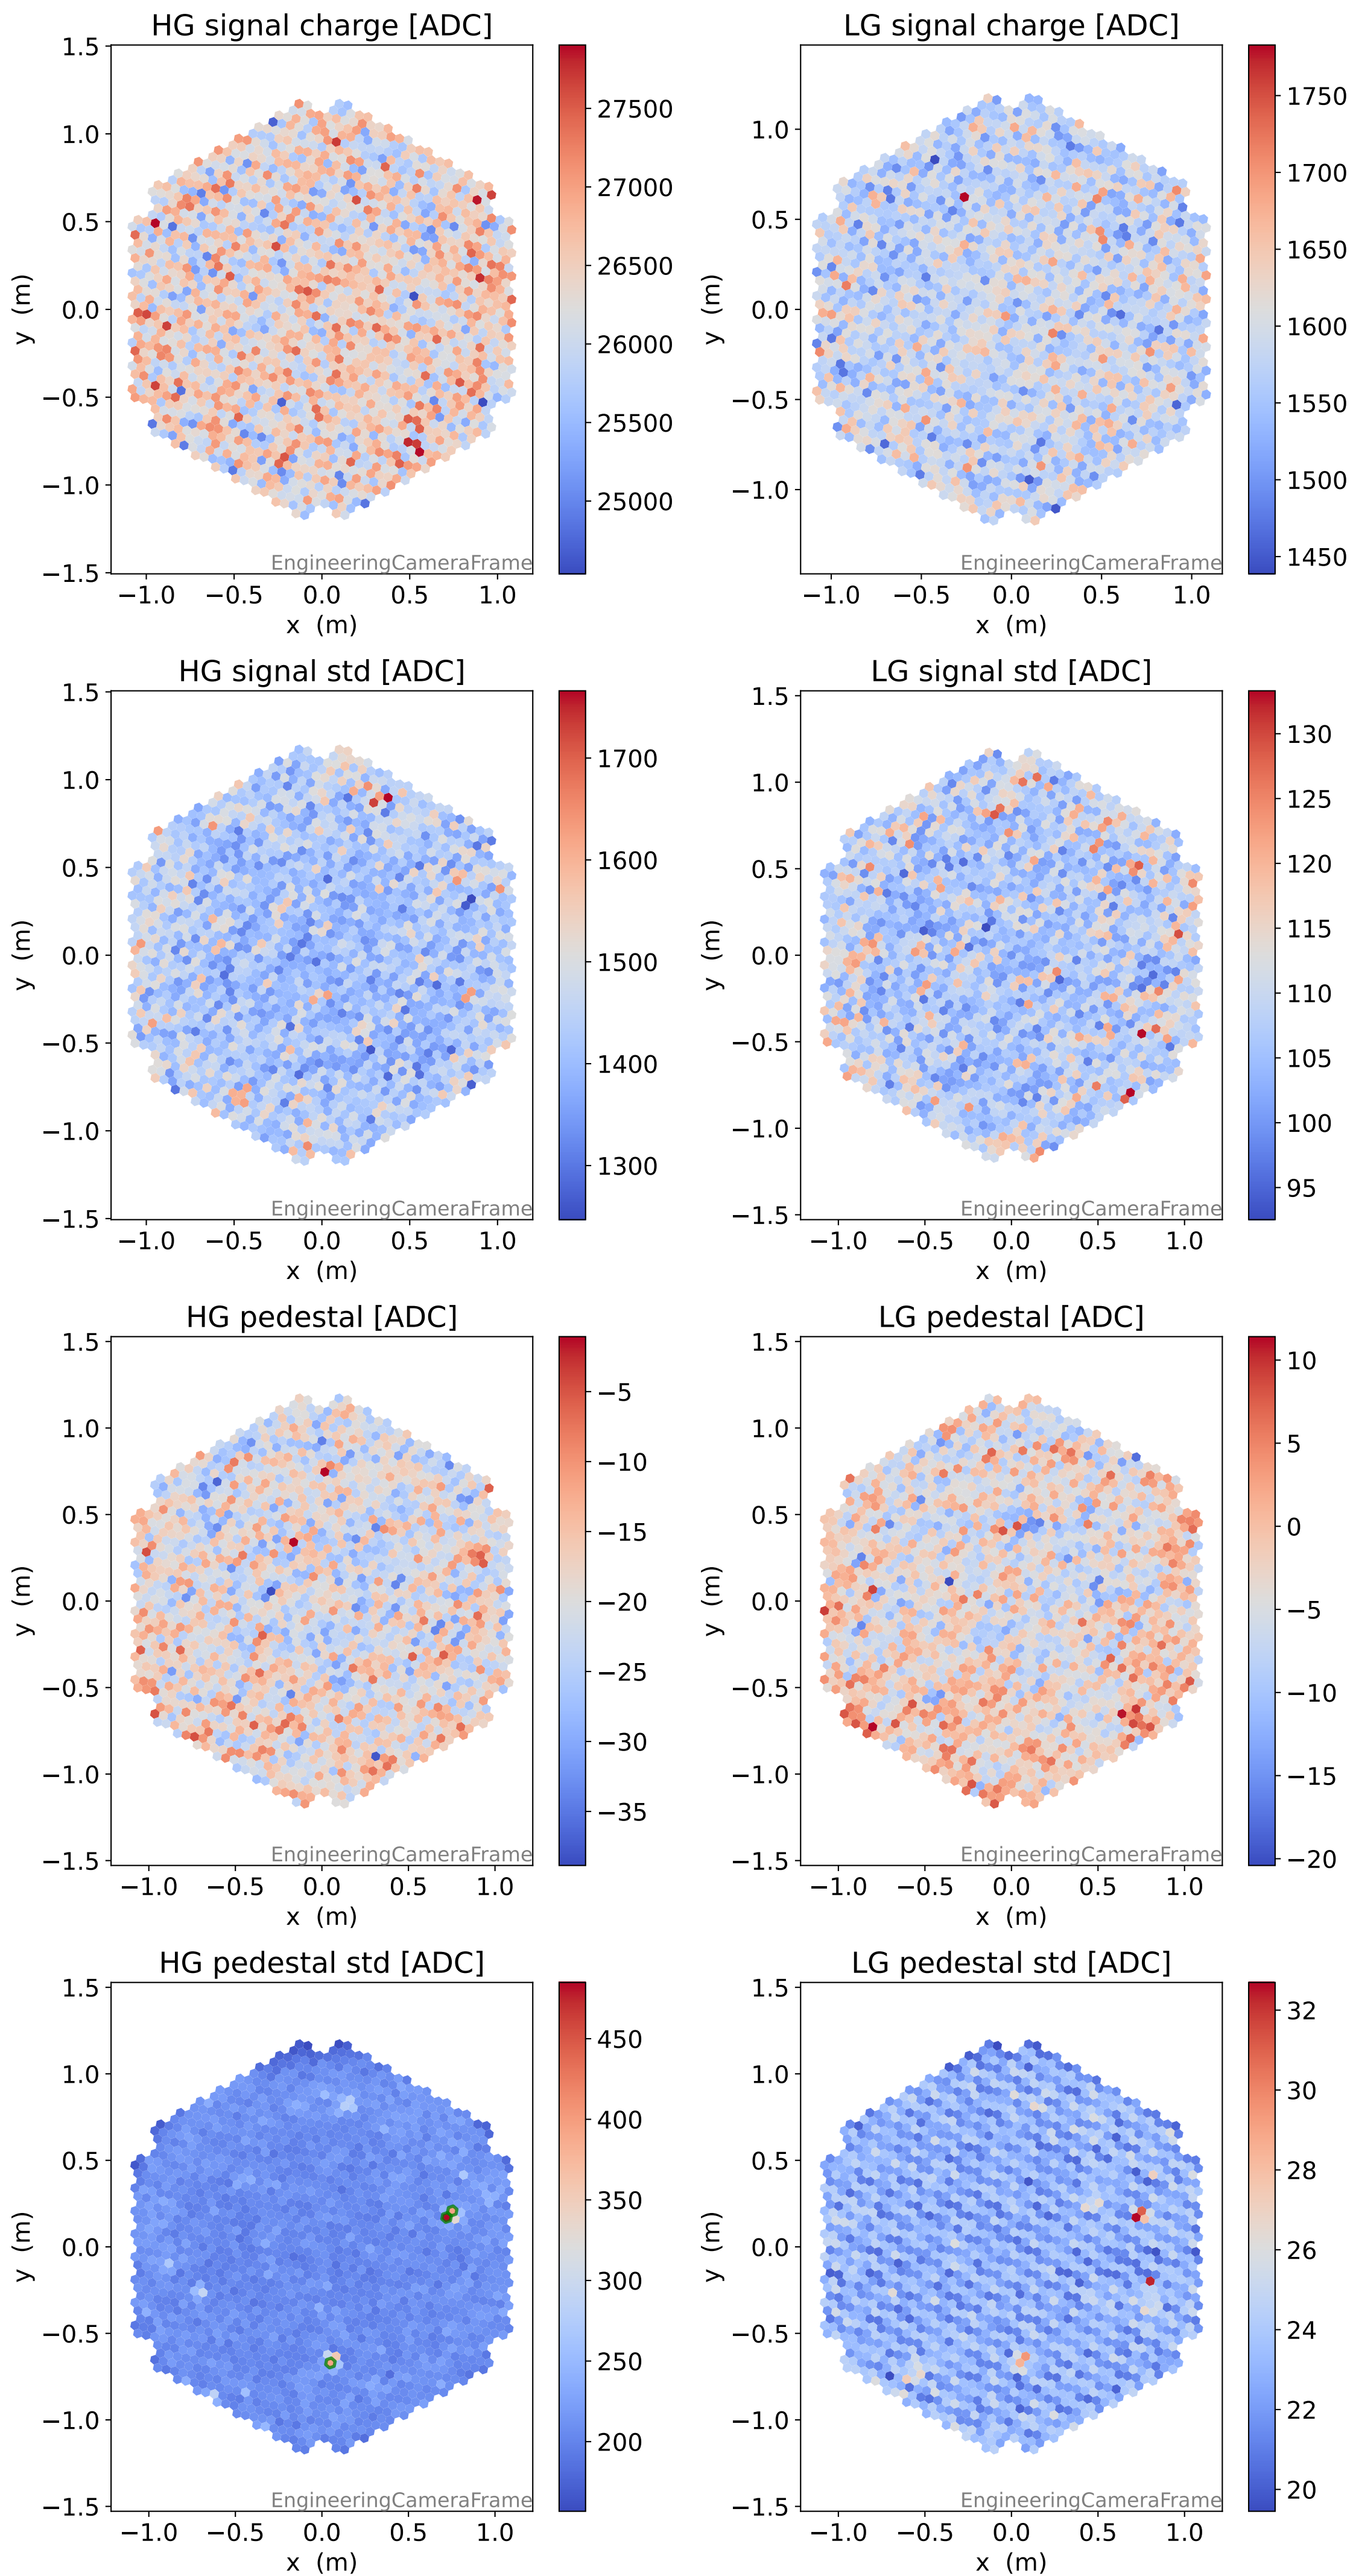

Run 9501

Run 9501

Run 9501 channel: HG

FF sample of 10000 events

pedestal sample of 10000 events

flat-fielded gain [ADC/pe]

Run 9501 channel: LG

FF sample of 10000 events

pedestal sample of 10000 events

flat-fielded gain [ADC/pe]