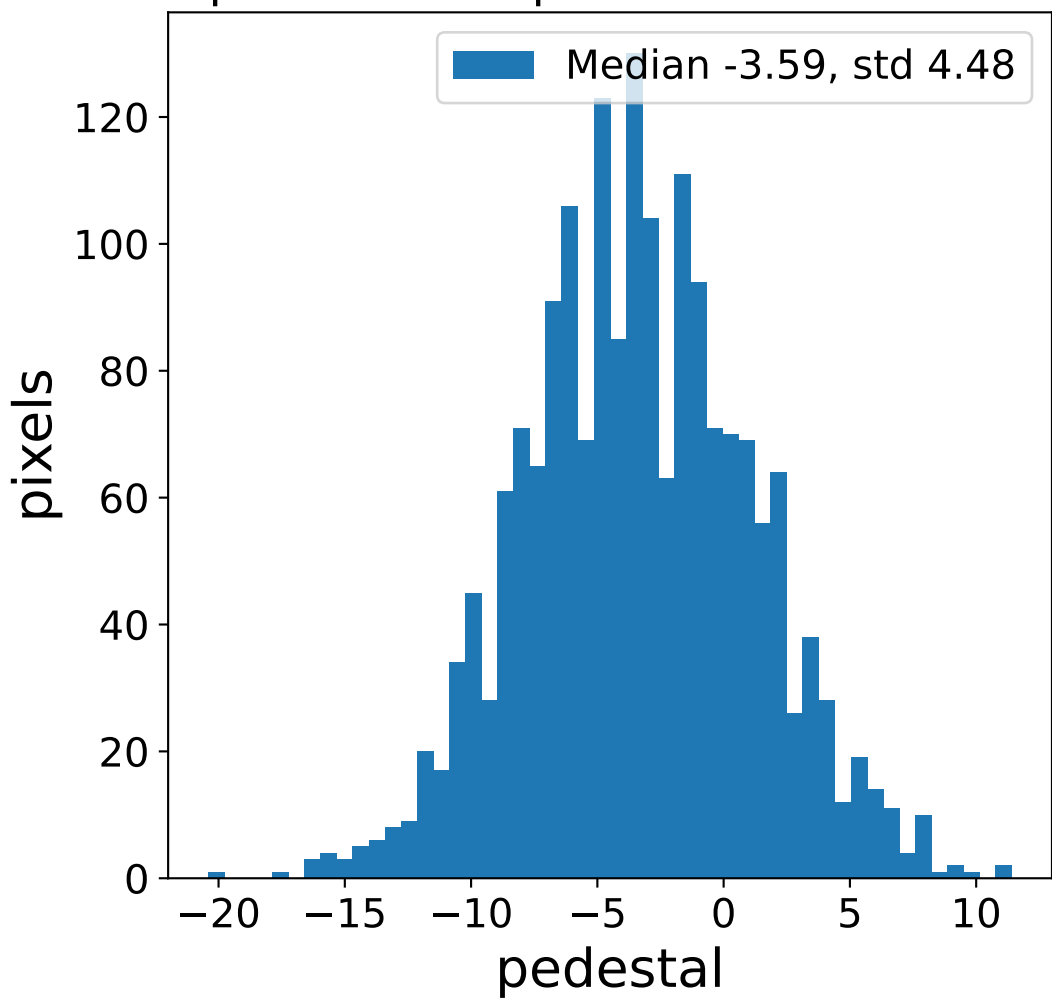

Run 9501

Run 9501

Run 9501 channel: HG

FF sample of 10000 events

pedestal sample of 10000 events

flat-fielded gain [ADC/pe]

Run 9501 channel: LG

FF sample of 10000 events

pedestal sample of 10000 events

flat-fielded gain [ADC/pe]