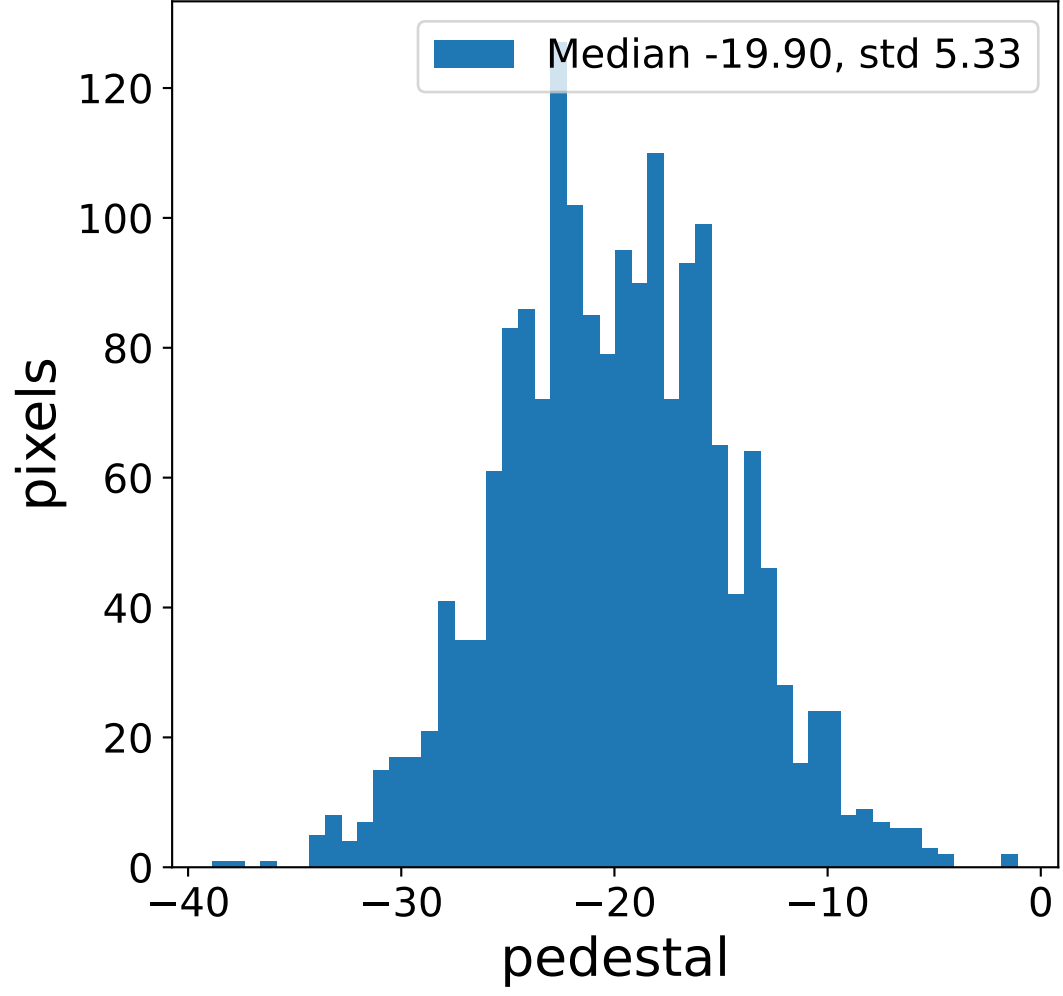

Run 9501

Run 9501

Run 9501 channel: HG

FF sample of 10000 events

pedestal sample of 10000 events

flat-fielded gain [ADC/pe]

Run 9501 channel: LG

FF sample of 10000 events

pedestal sample of 10000 events

flat-fielded gain [ADC/pe]