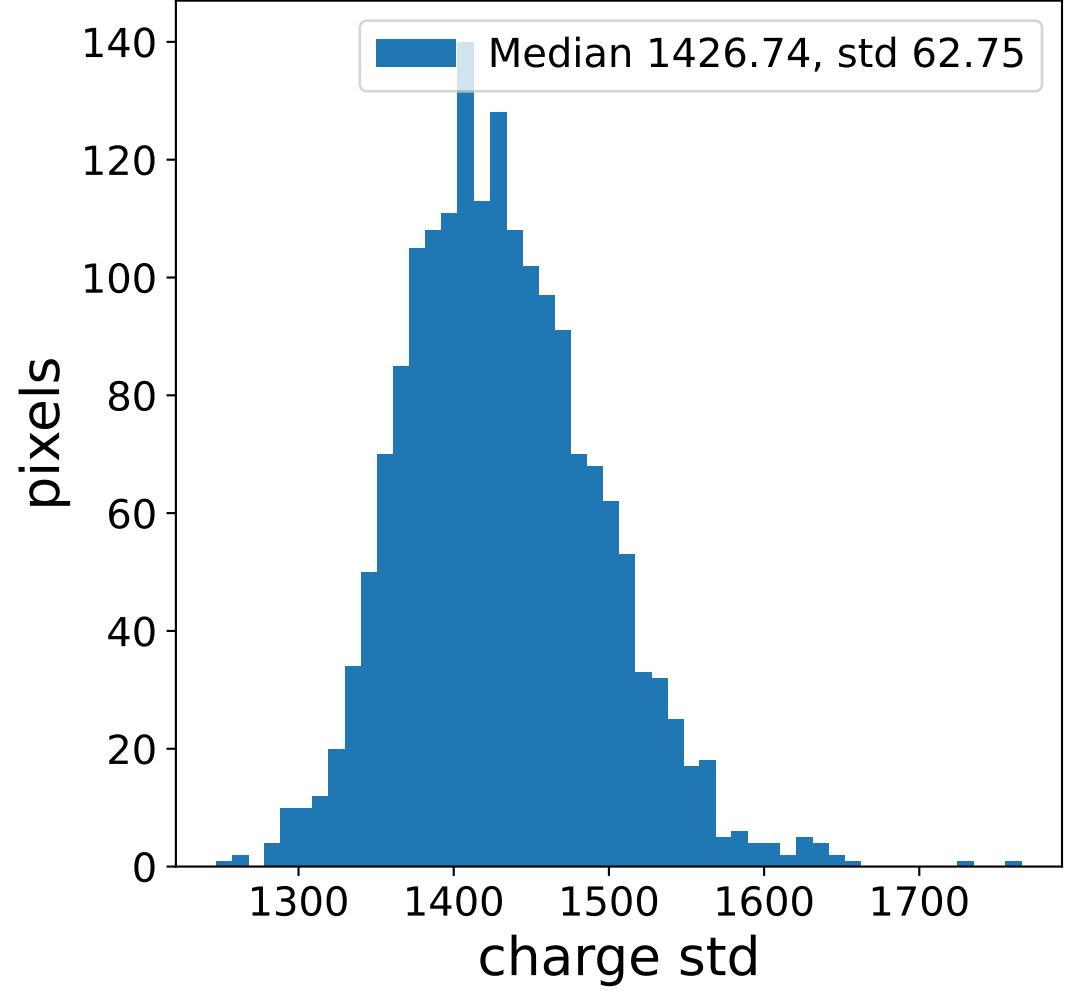

Run 9501

Run 9501

Run 9501 channel: HG

FF sample of 10000 events

pedestal sample of 10000 events

flat-fielded gain [ADC/pe]

Run 9501 channel: LG

FF sample of 10000 events

pedestal sample of 10000 events

flat-fielded gain [ADC/pe]