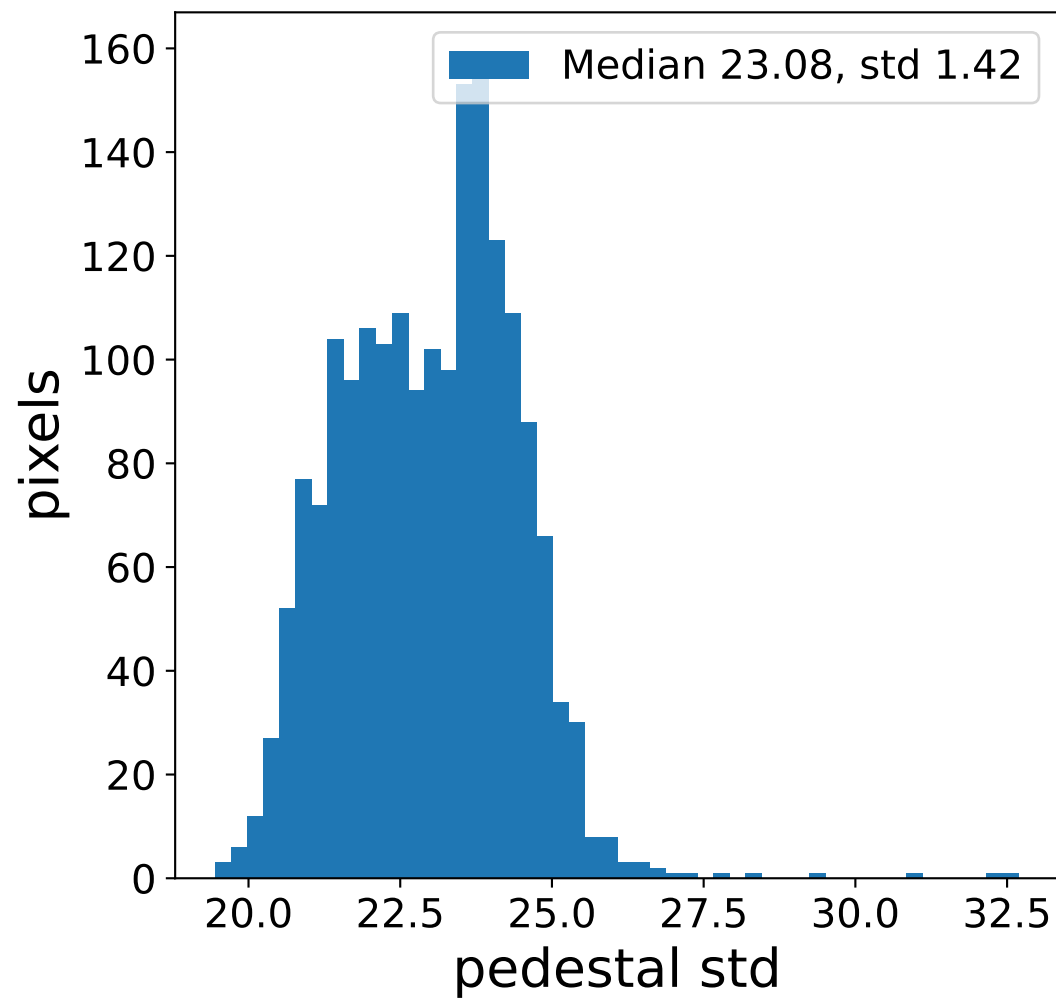

Run 9501

Run 9501

Run 9501 channel: HG

FF sample of 10000 events

pedestal sample of 10000 events

flat-fielded gain [ADC/pe]

Run 9501 channel: LG

FF sample of 10000 events

pedestal sample of 10000 events

flat-fielded gain [ADC/pe]