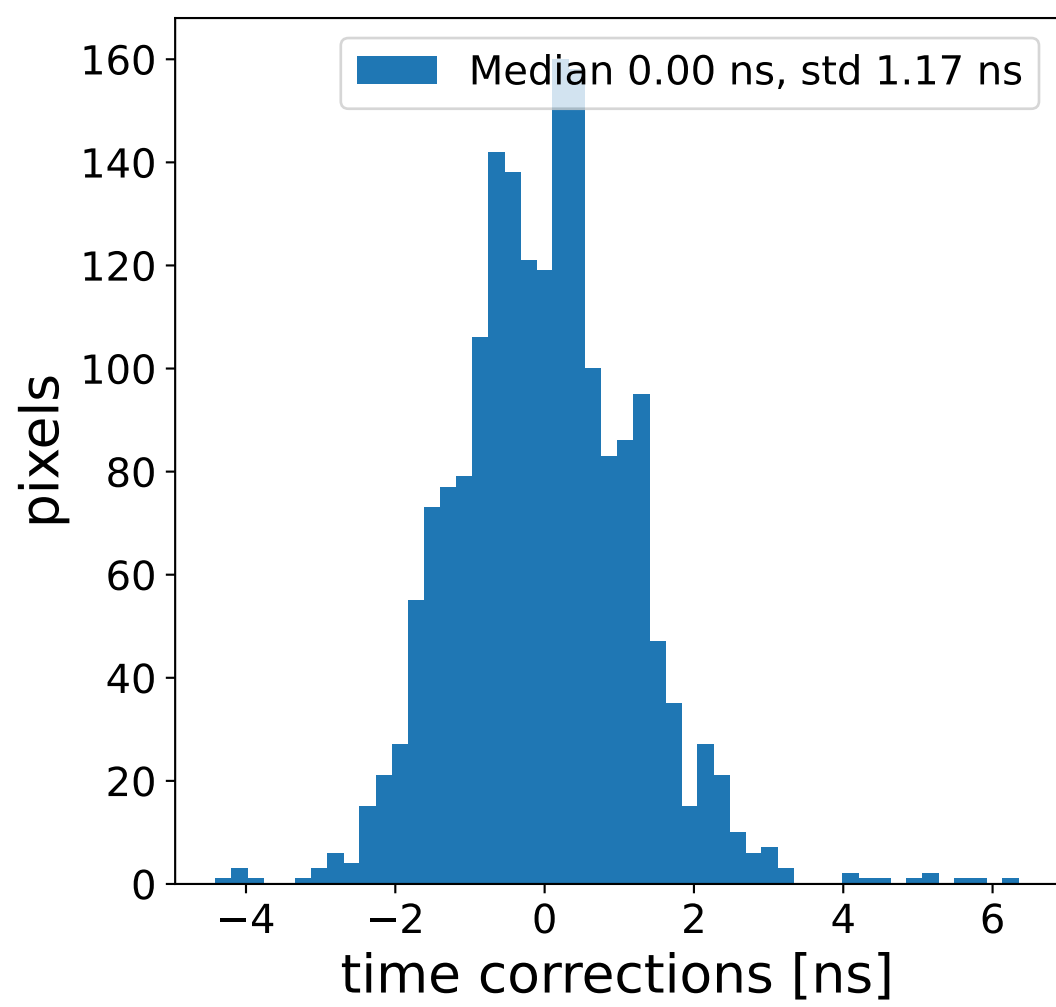

Run 9501

Run 9501

Run 9501 channel: HG

FF sample of 10000 events

pedestal sample of 10000 events

flat-fielded gain [ADC/pe]

Run 9501 channel: LG

FF sample of 10000 events

pedestal sample of 10000 events

flat-fielded gain [ADC/pe]