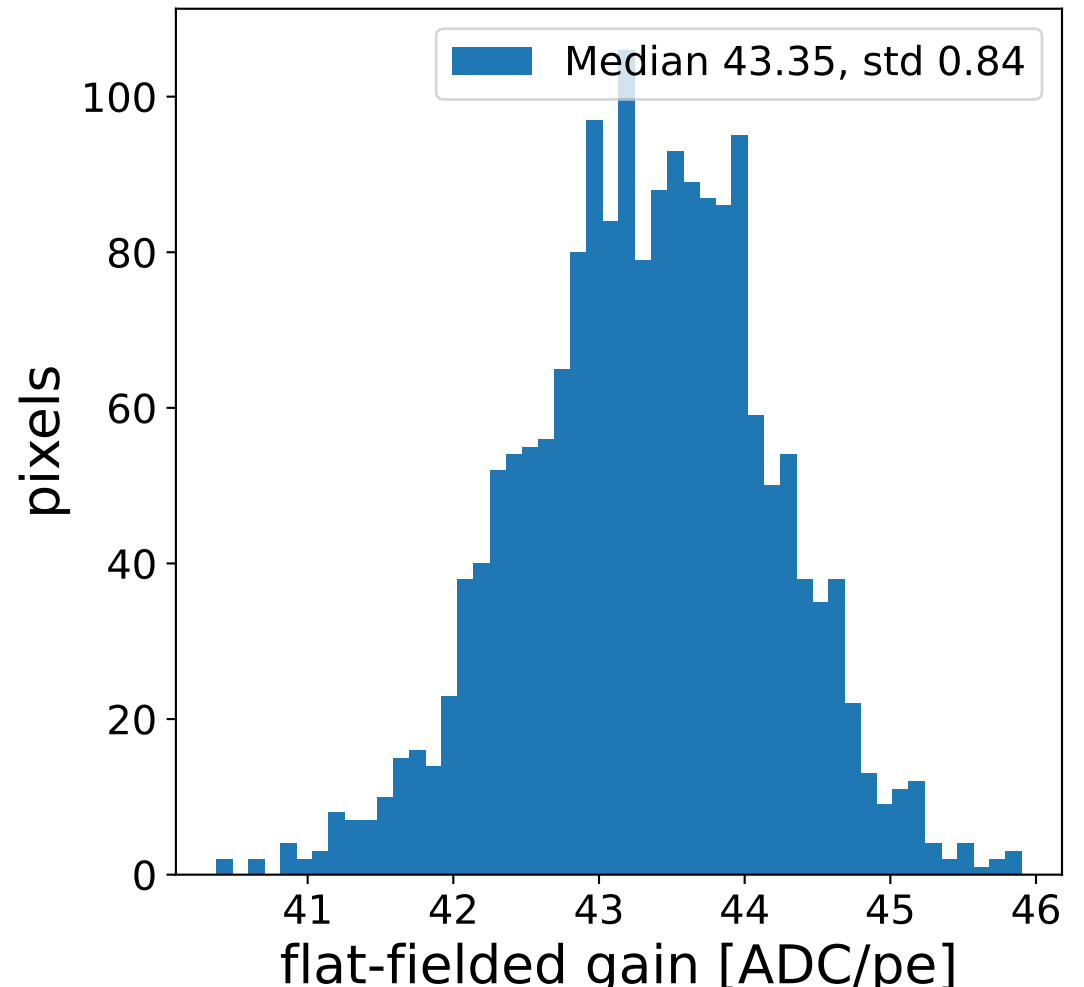

Run 9501

Run 9501

Run 9501 channel: HG

FF sample of 10000 events

pedestal sample of 10000 events

flat-fielded gain [ADC/pe]

Run 9501 channel: LG

FF sample of 10000 events

pedestal sample of 10000 events

flat-fielded gain [ADC/pe]