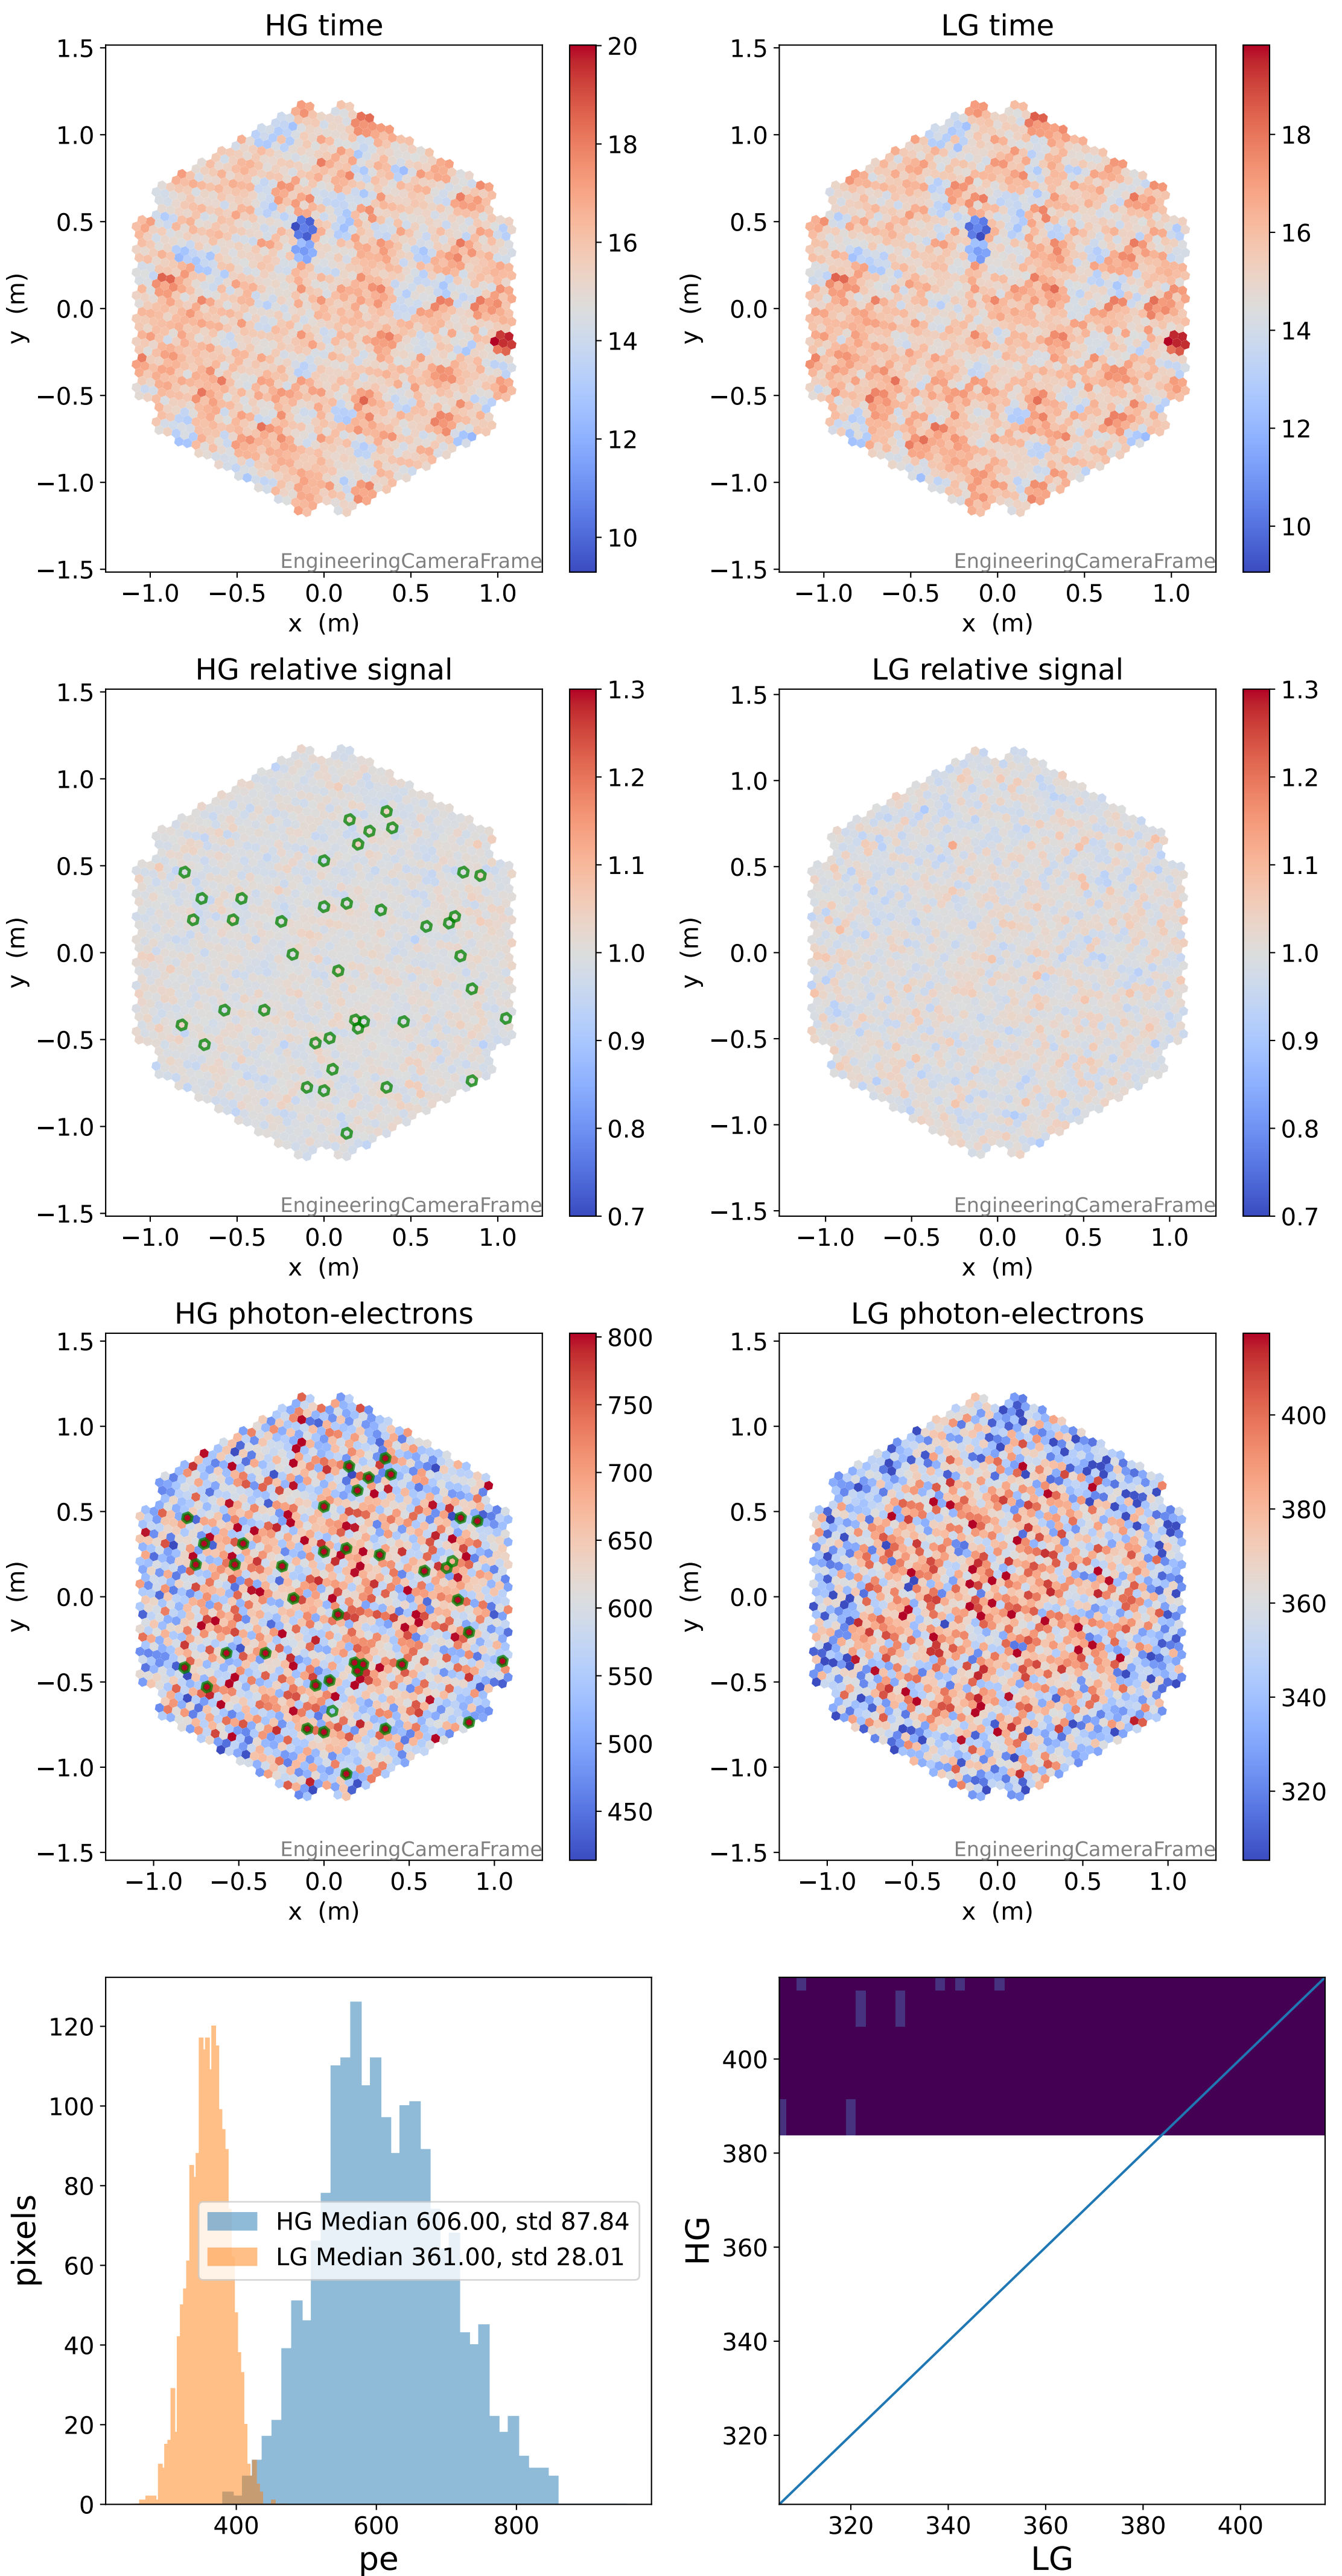

Run 9501

Run 9501

Run 9501 channel: HG

FF sample of 10000 events

pedestal sample of 10000 events

flat-fielded gain [ADC/pe]

Run 9501 channel: LG

FF sample of 10000 events

pedestal sample of 10000 events

flat-fielded gain [ADC/pe]