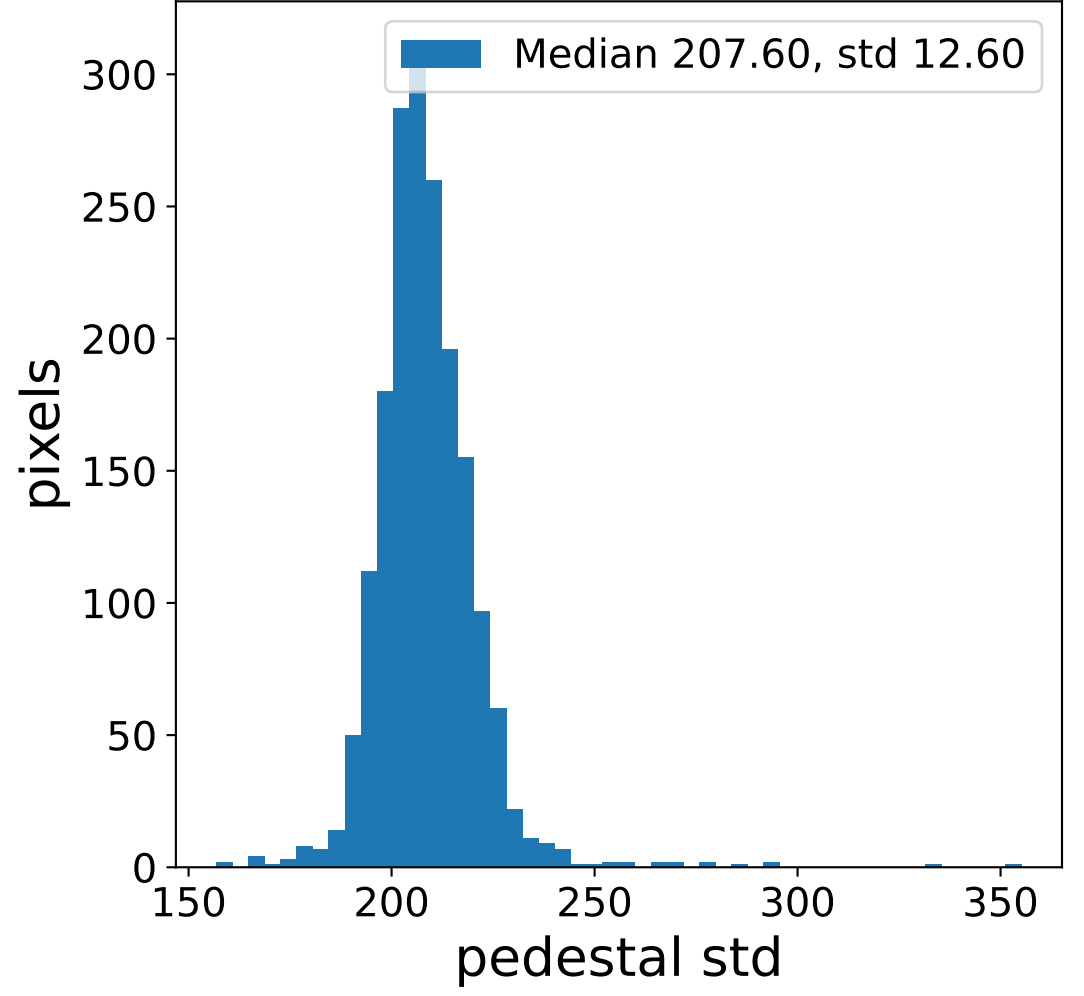

Run 9501

Run 9501

Run 9501 channel: HG

FF sample of 10000 events

pedestal sample of 10000 events

flat-fielded gain [ADC/pe]

Run 9501 channel: LG

FF sample of 10000 events

pedestal sample of 10000 events

flat-fielded gain [ADC/pe]