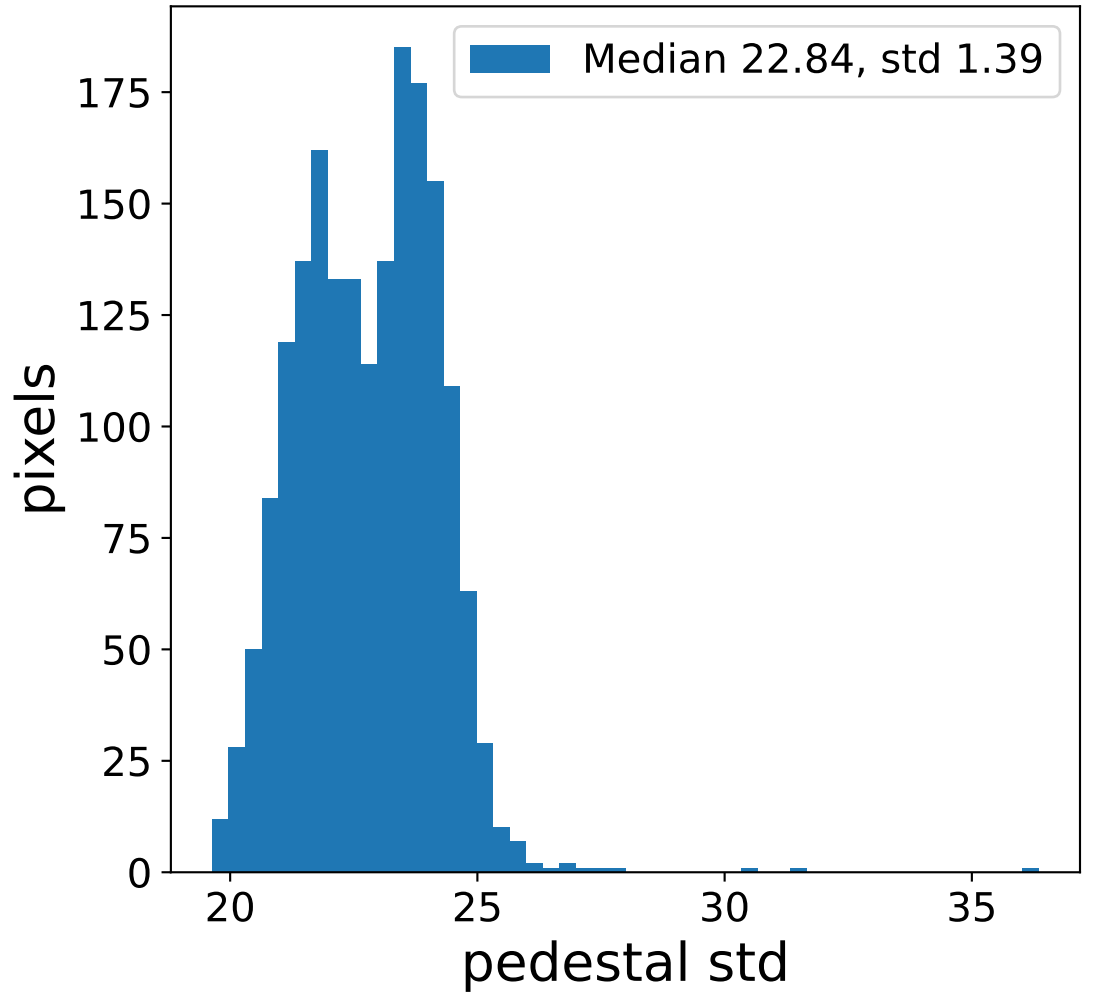

Run 9506

Run 9506

Run 9506 channel: HG

FF sample of 10000 events

pedestal sample of 10000 events

flat-fielded gain [ADC/pe]

Run 9506 channel: LG

FF sample of 10000 events

pedestal sample of 10000 events

flat-fielded gain [ADC/pe]