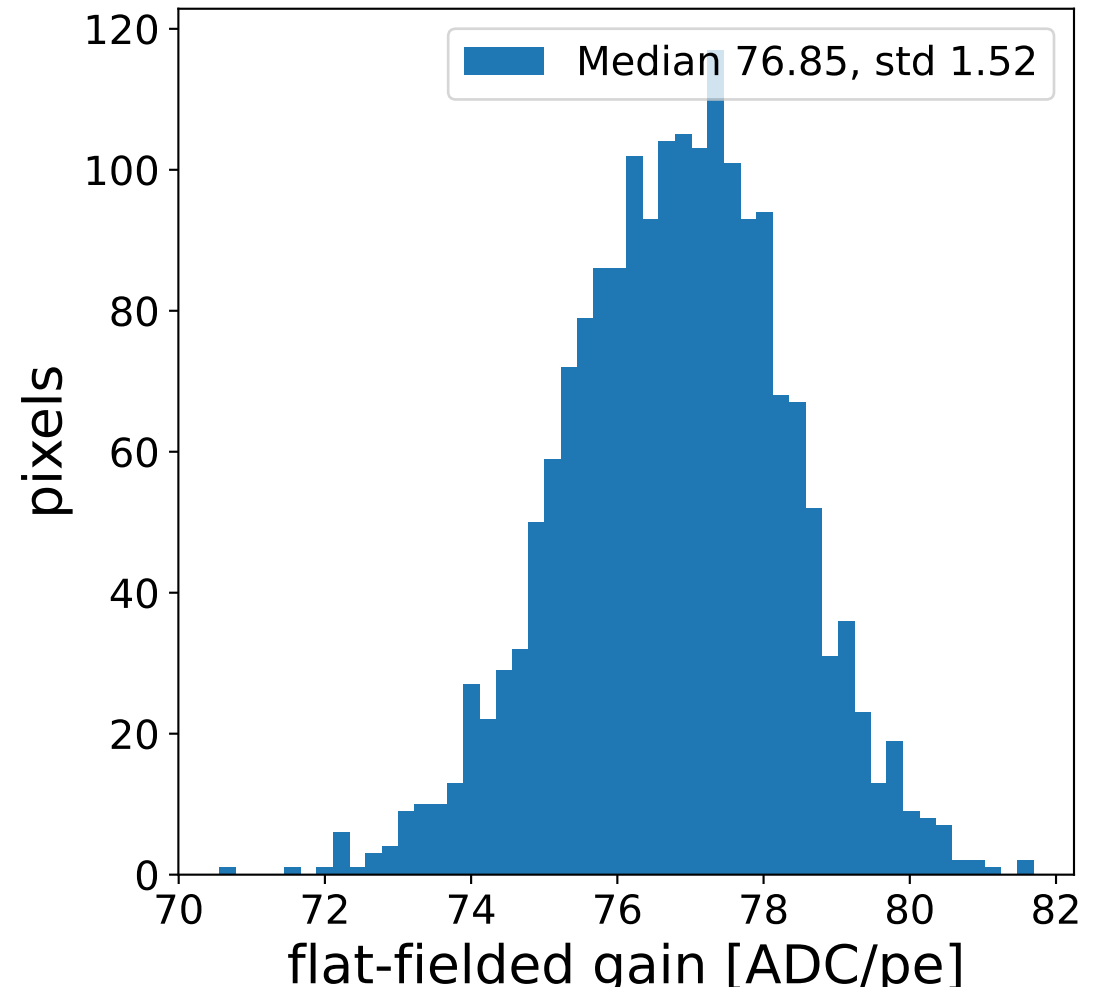

Run 9506

Run 9506

Run 9506 channel: HG

FF sample of 10000 events

pedestal sample of 10000 events

flat-fielded gain [ADC/pe]

Run 9506 channel: LG

FF sample of 10000 events

pedestal sample of 10000 events

flat-fielded gain [ADC/pe]