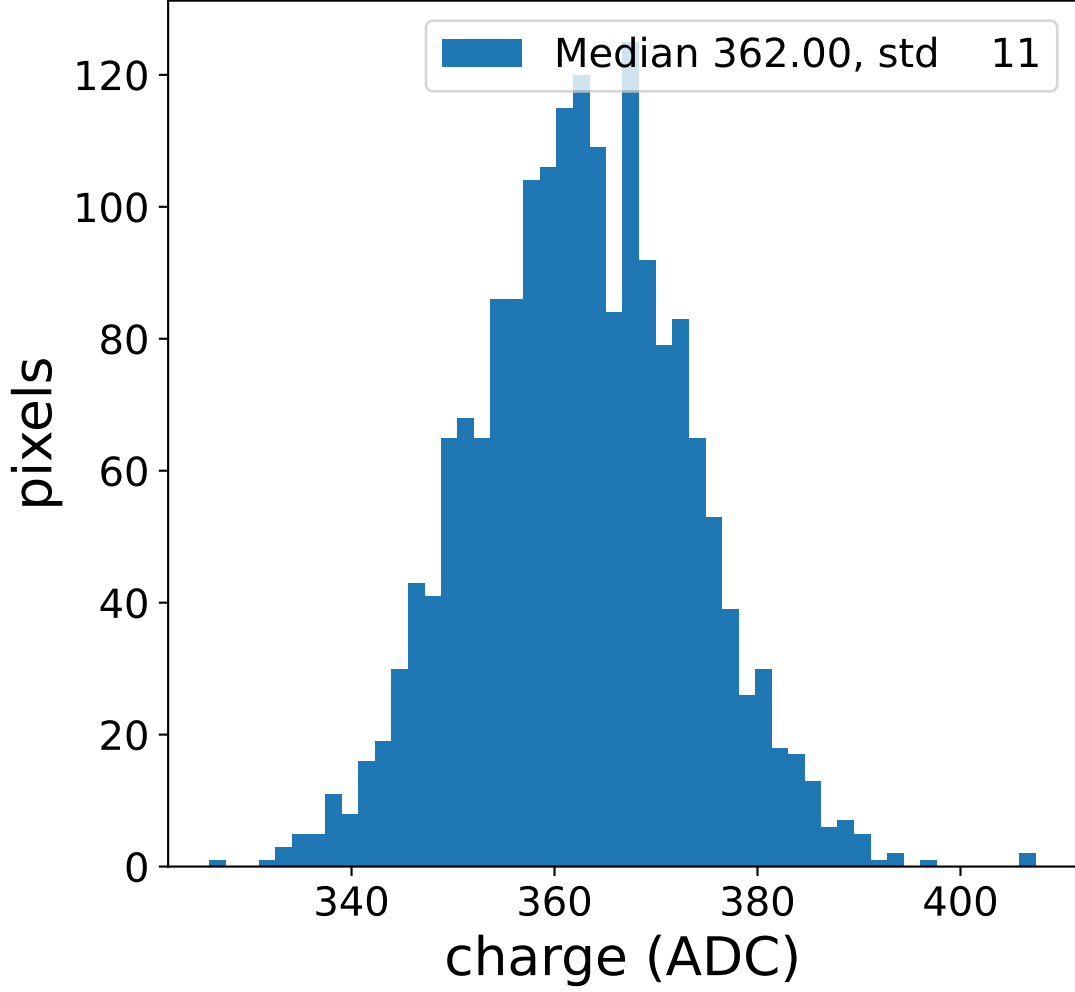

Run 9506

Run 9506

Run 9506 channel: HG

FF sample of 10000 events

pedestal sample of 10000 events

flat-fielded gain [ADC/pe]

Run 9506 channel: LG

FF sample of 10000 events

pedestal sample of 10000 events

flat-fielded gain [ADC/pe]