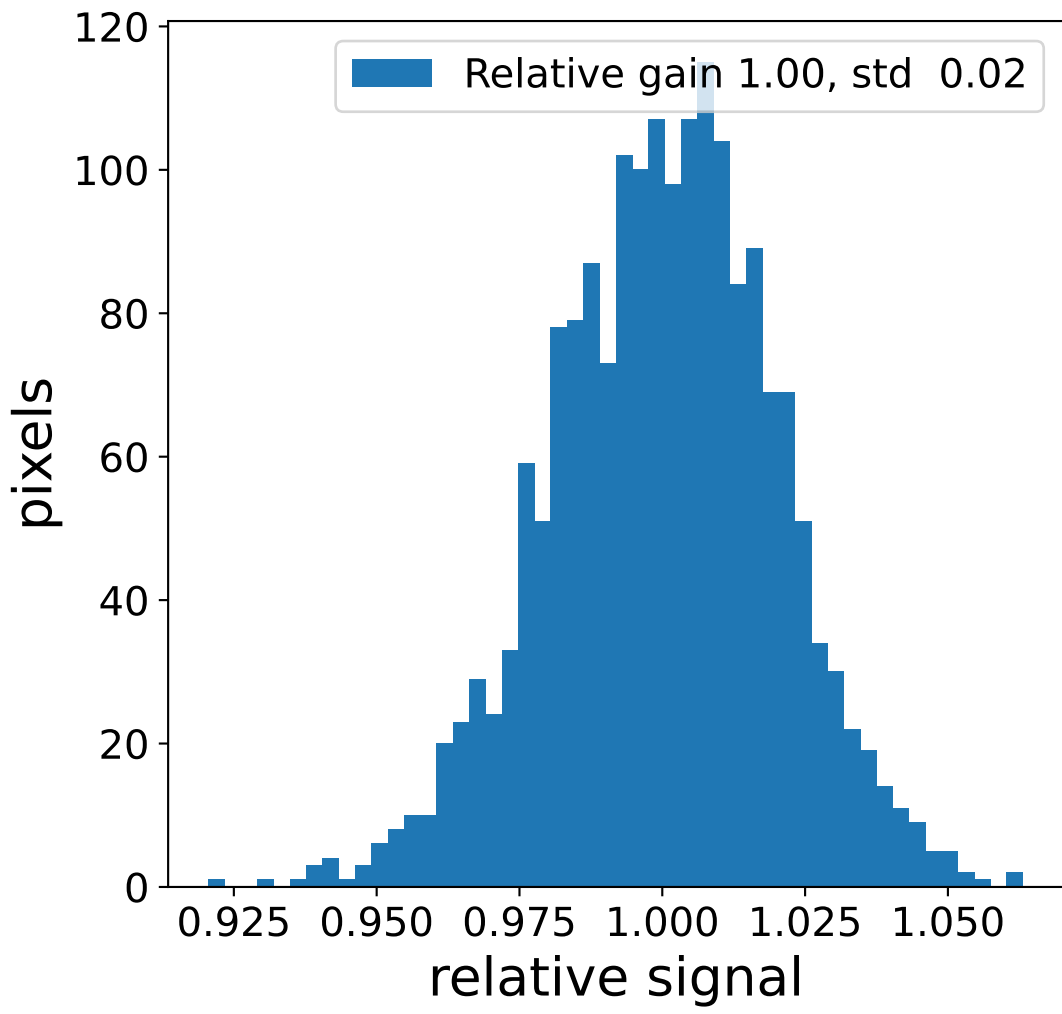

Run 9506

Run 9506

Run 9506 channel: HG

FF sample of 10000 events

pedestal sample of 10000 events

flat-fielded gain [ADC/pe]

Run 9506 channel: LG

FF sample of 10000 events

pedestal sample of 10000 events

flat-fielded gain [ADC/pe]