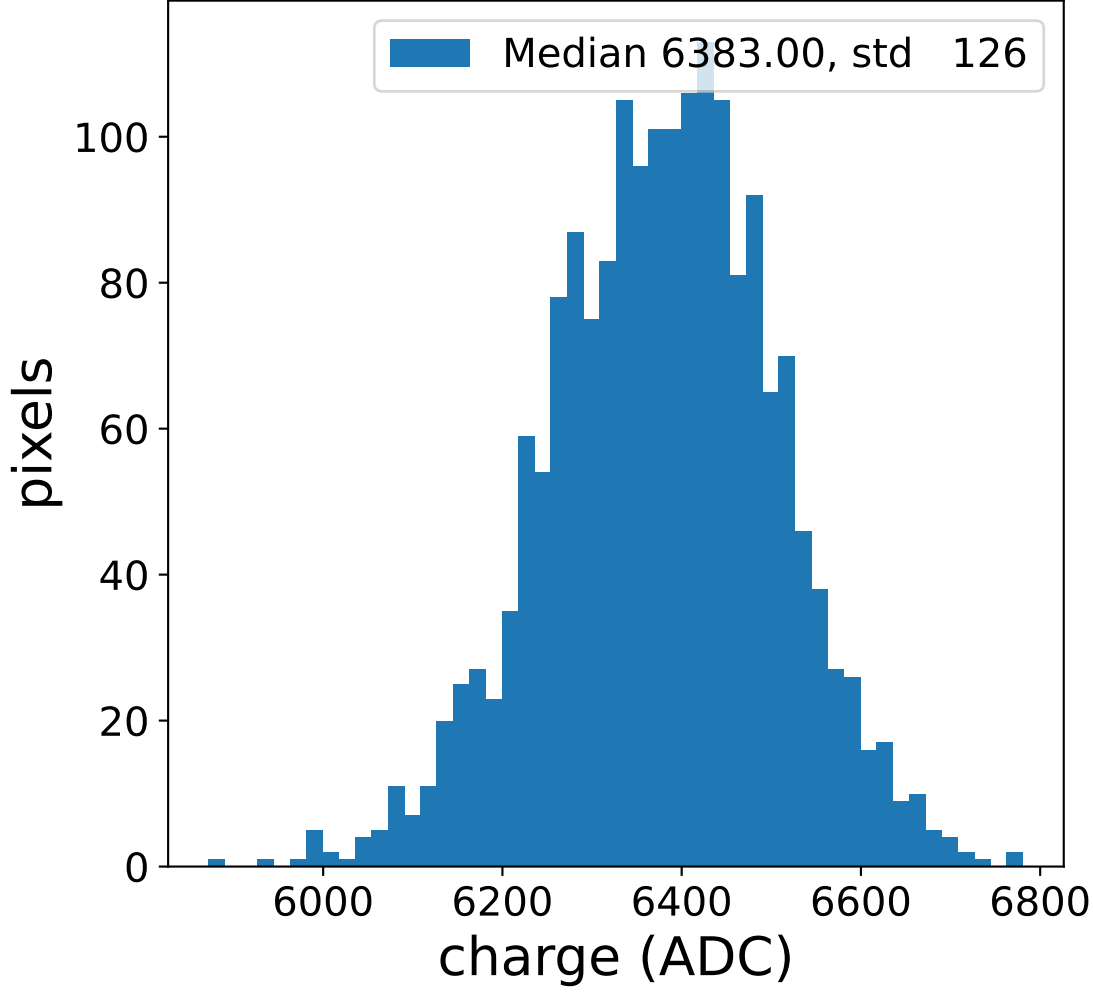

Run 9506

Run 9506

Run 9506 channel: HG

FF sample of 10000 events

pedestal sample of 10000 events

flat-fielded gain [ADC/pe]

Run 9506 channel: LG

FF sample of 10000 events

pedestal sample of 10000 events

flat-fielded gain [ADC/pe]