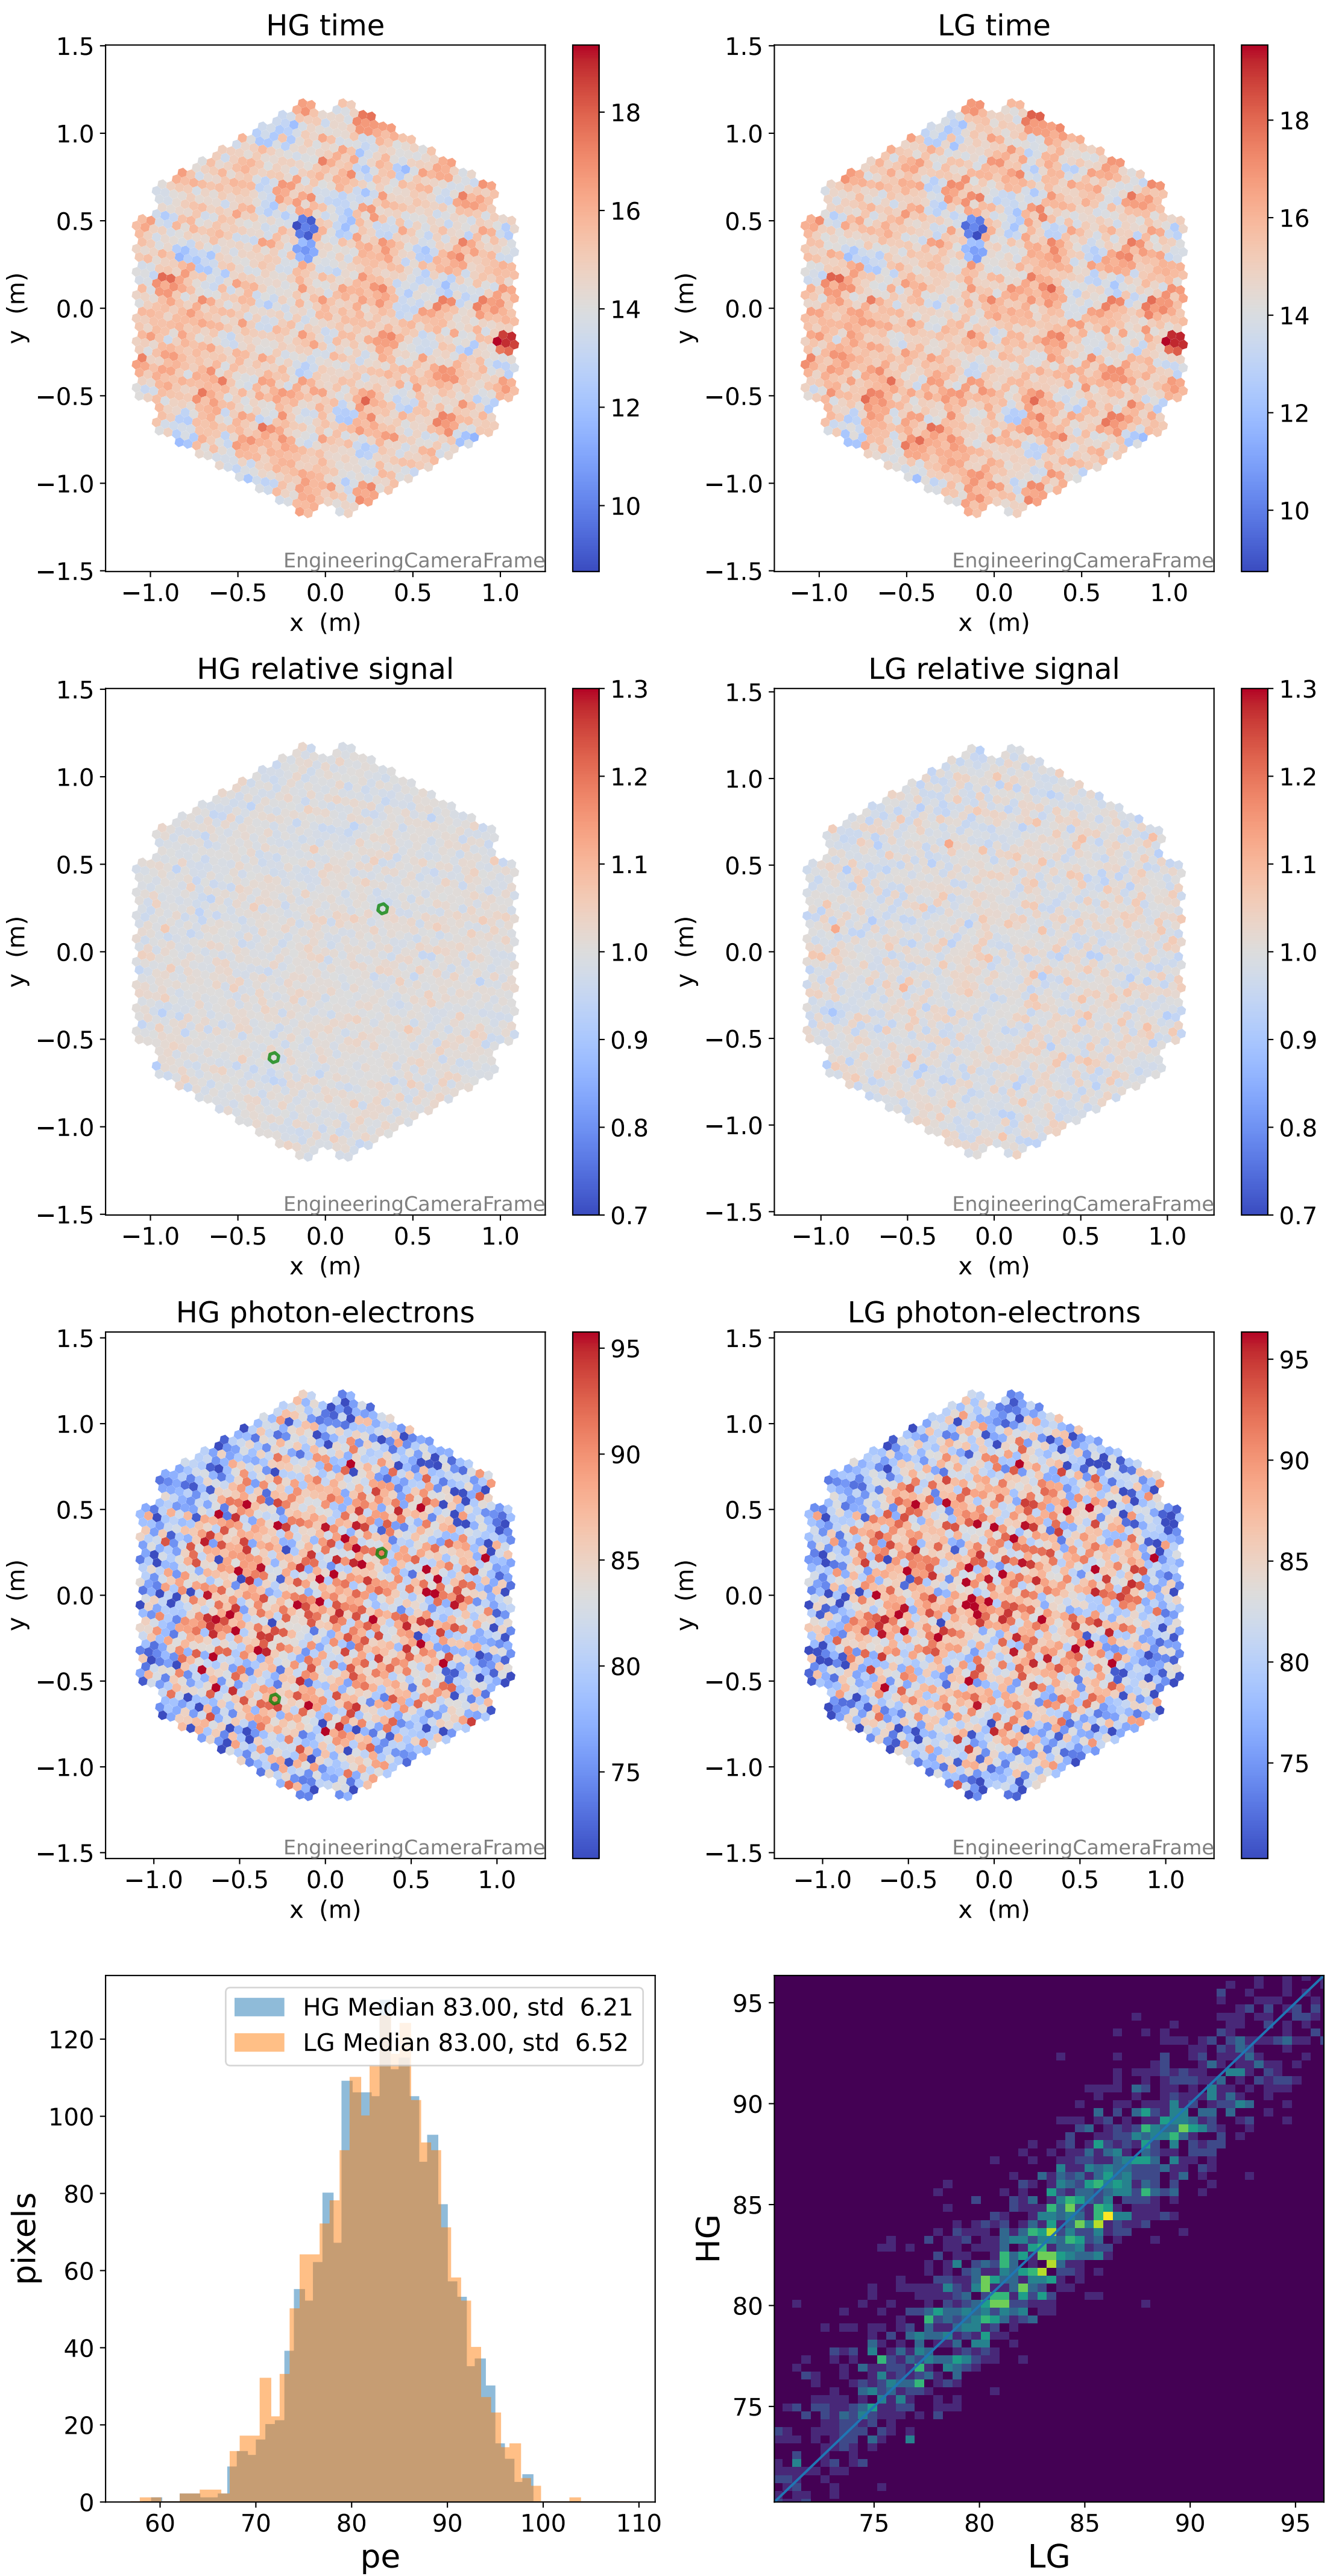

Run 9506

Run 9506

Run 9506 channel: HG

FF sample of 10000 events

pedestal sample of 10000 events

flat-fielded gain [ADC/pe]

Run 9506 channel: LG

FF sample of 10000 events

pedestal sample of 10000 events

flat-fielded gain [ADC/pe]