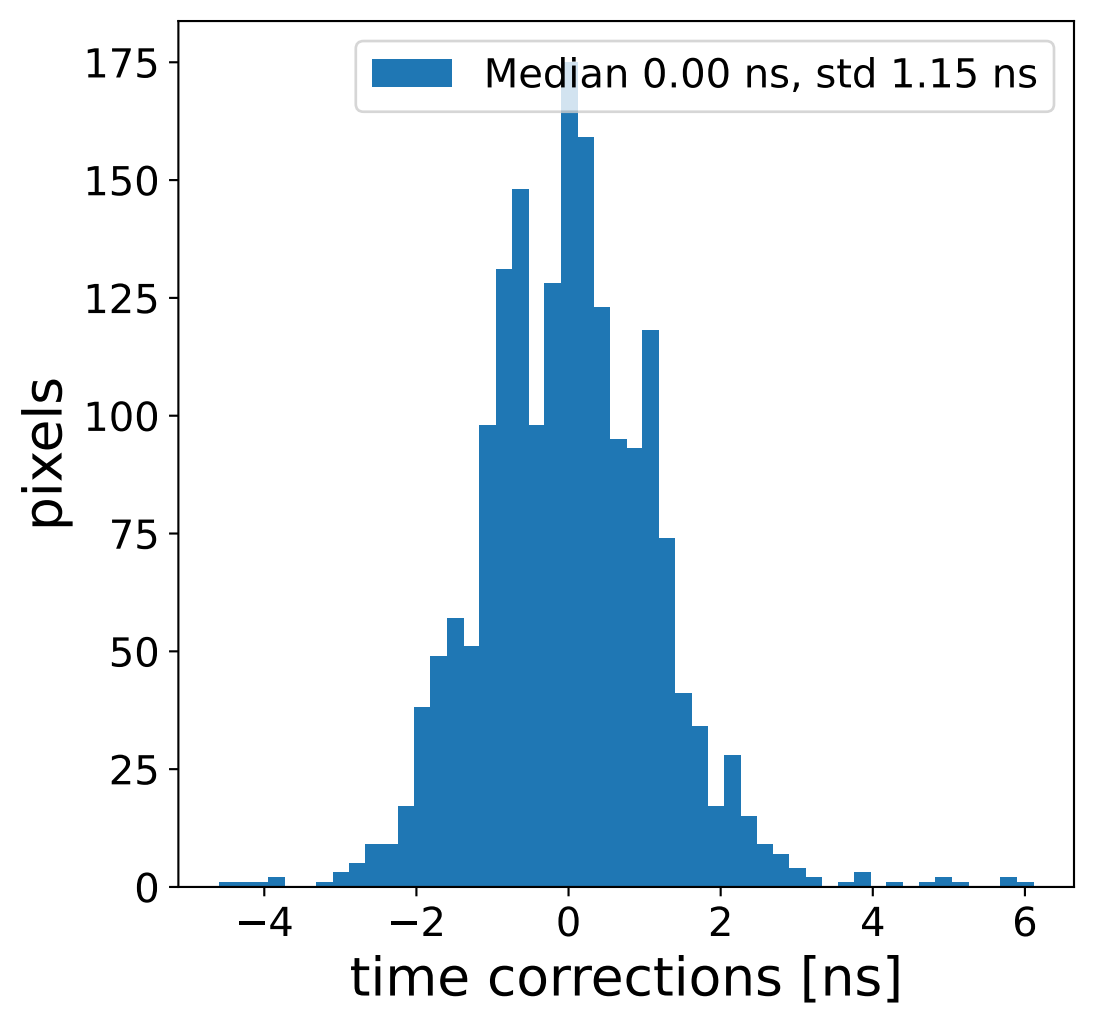

Run 9506

Run 9506

Run 9506 channel: HG

FF sample of 10000 events

pedestal sample of 10000 events

flat-fielded gain [ADC/pe]

Run 9506 channel: LG

FF sample of 10000 events

pedestal sample of 10000 events

flat-fielded gain [ADC/pe]