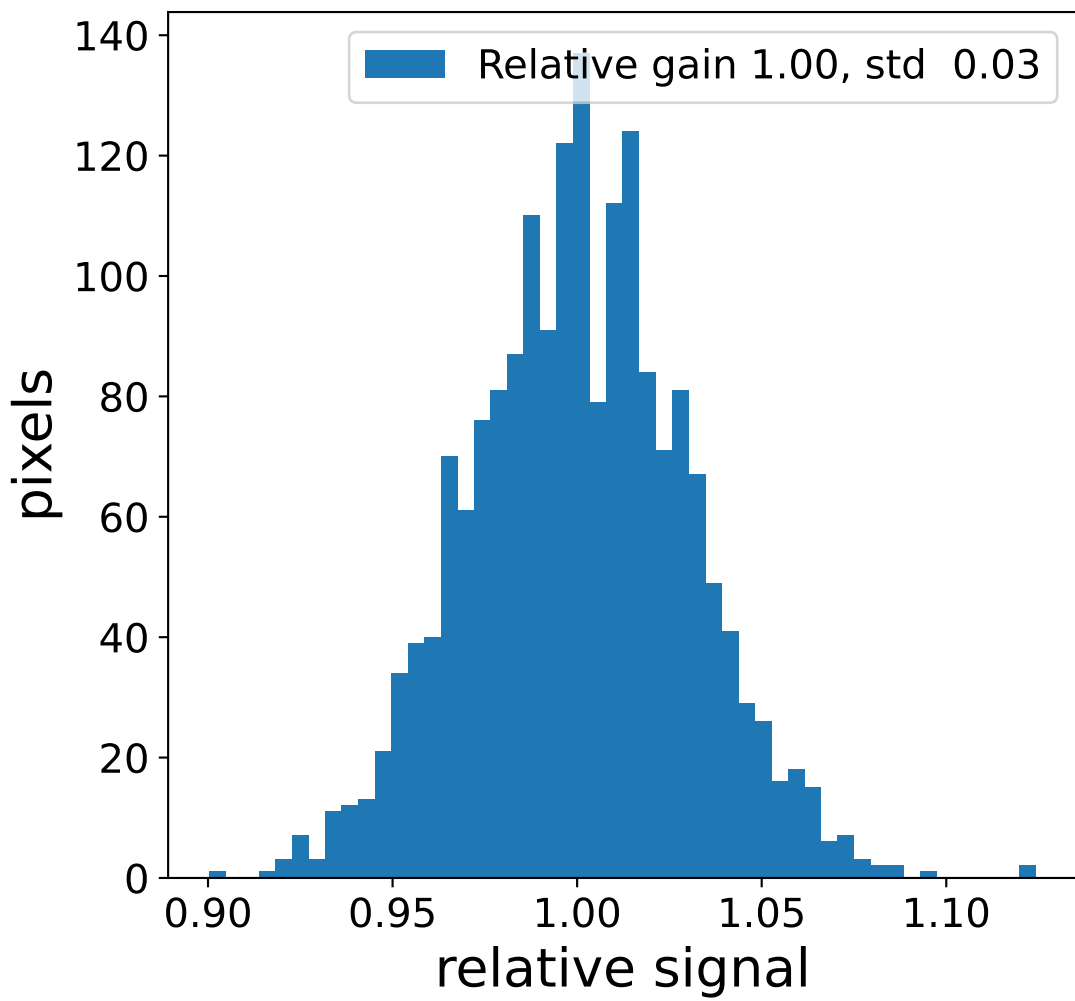

Run 9506

Run 9506

Run 9506 channel: HG

FF sample of 10000 events

pedestal sample of 10000 events

flat-fielded gain [ADC/pe]

Run 9506 channel: LG

FF sample of 10000 events

pedestal sample of 10000 events

flat-fielded gain [ADC/pe]