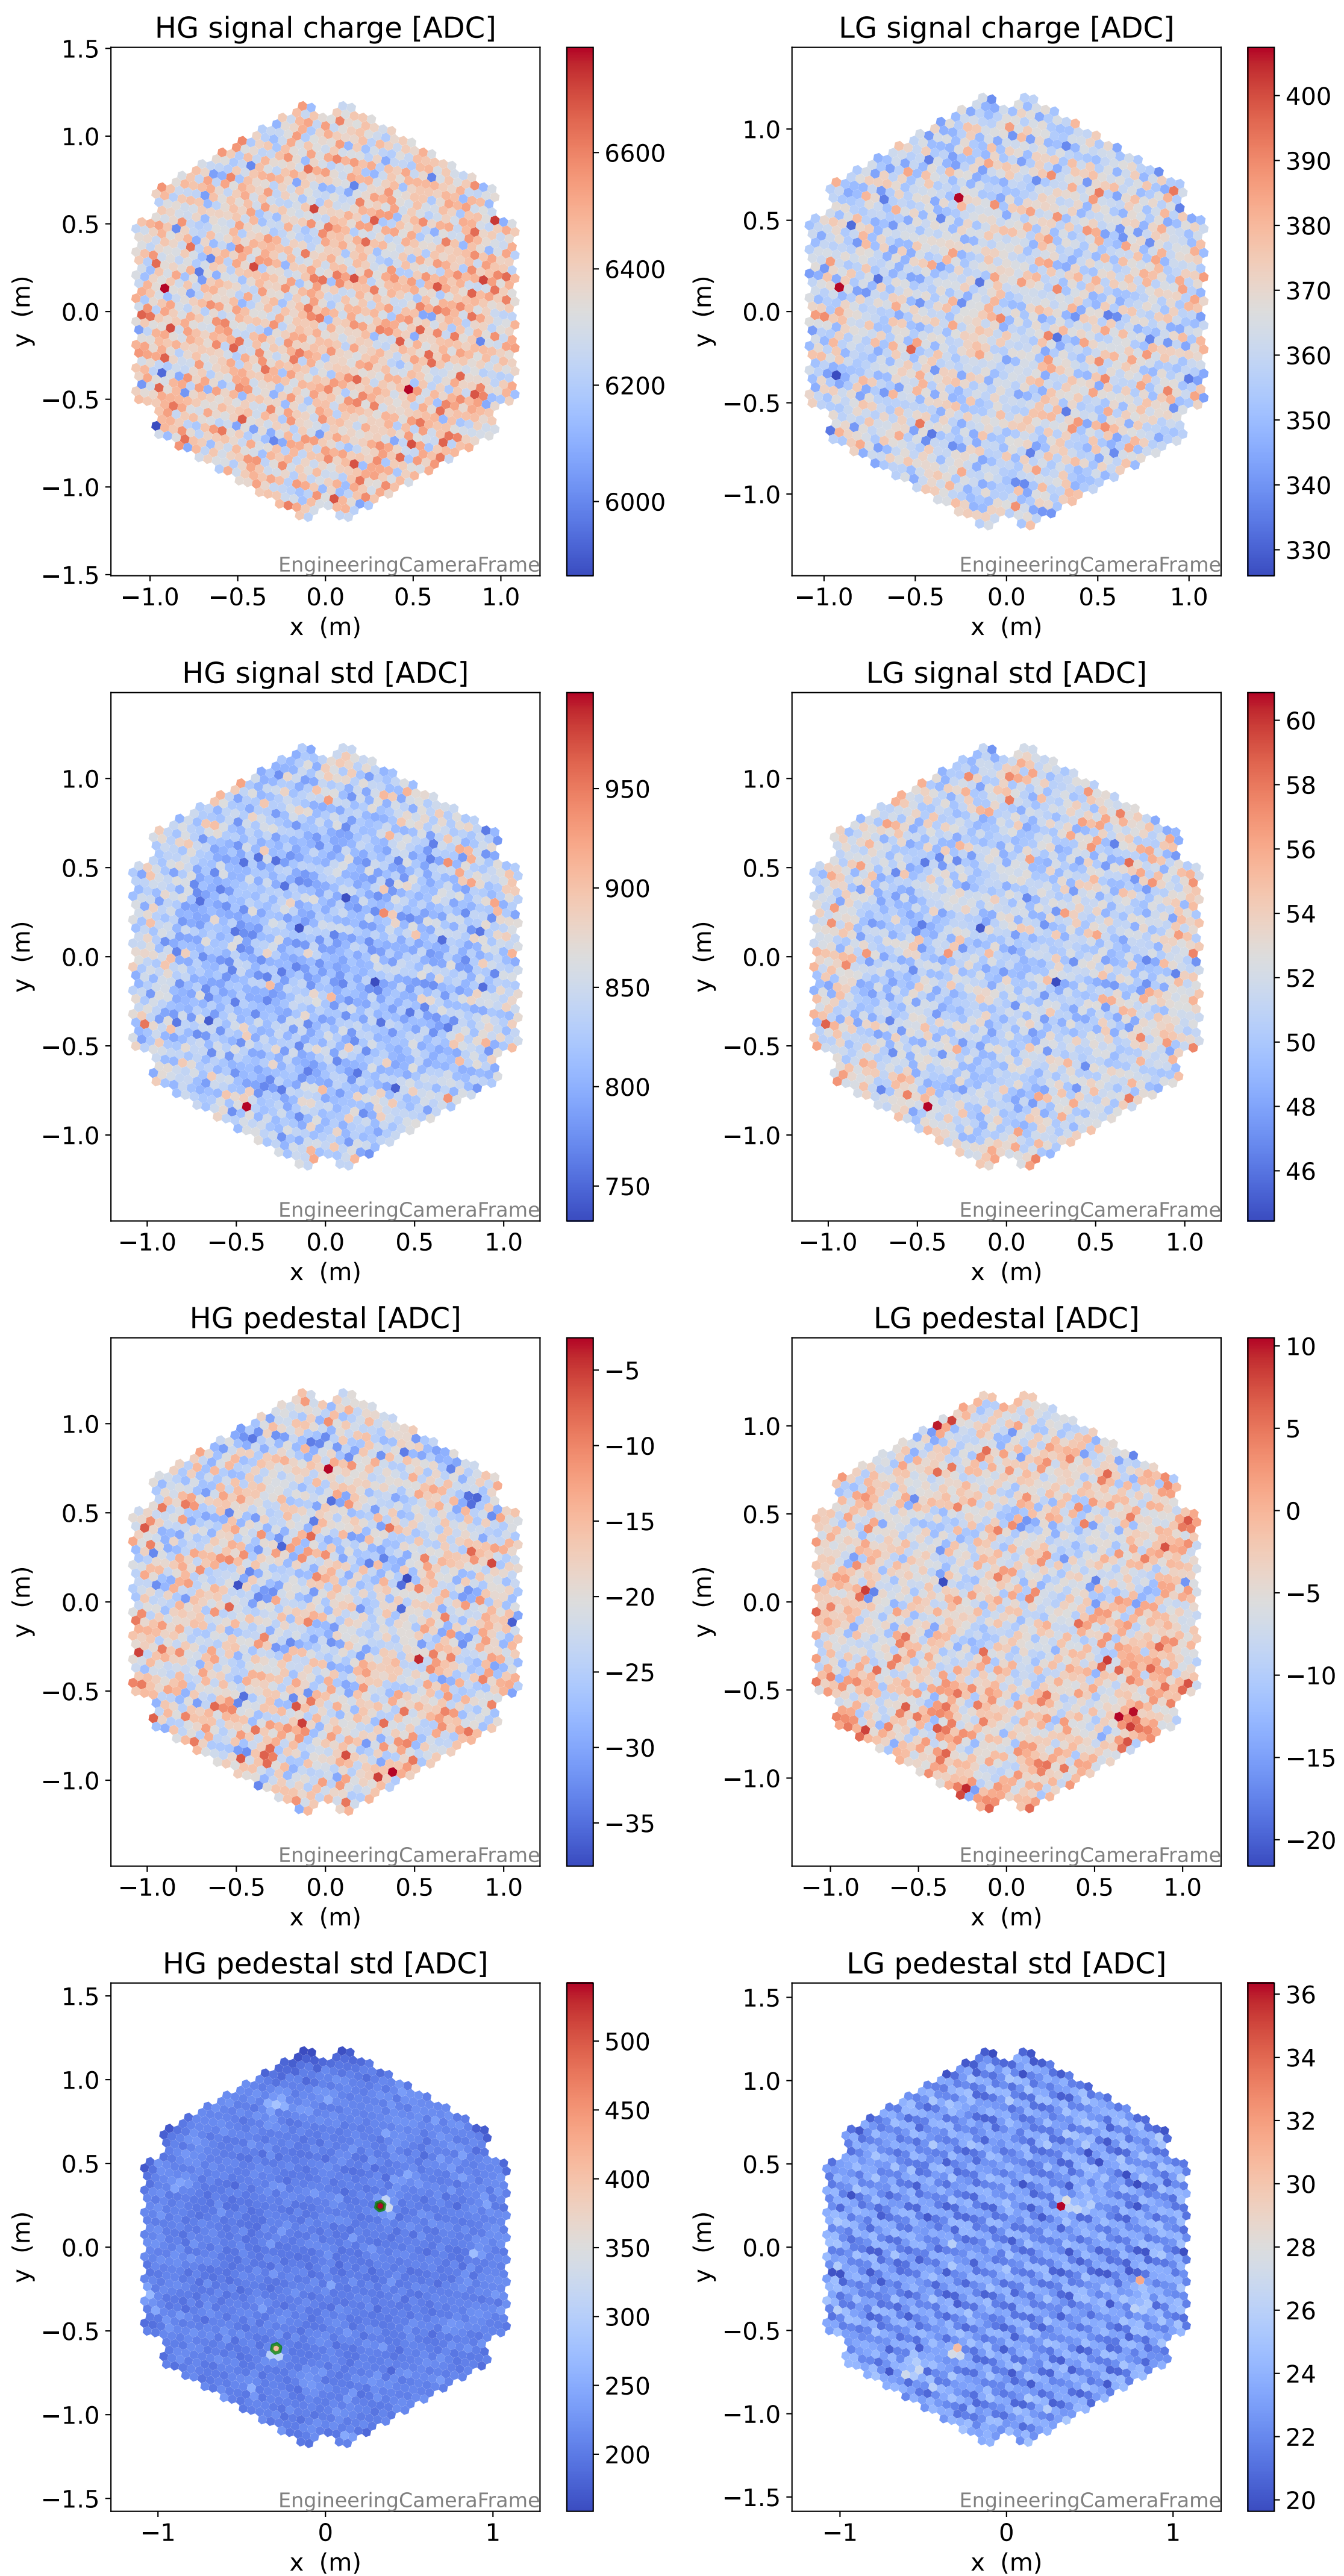

Run 9506

Run 9506

Run 9506 channel: HG

FF sample of 10000 events

pedestal sample of 10000 events

flat-fielded gain [ADC/pe]

Run 9506 channel: LG

FF sample of 10000 events

pedestal sample of 10000 events

flat-fielded gain [ADC/pe]