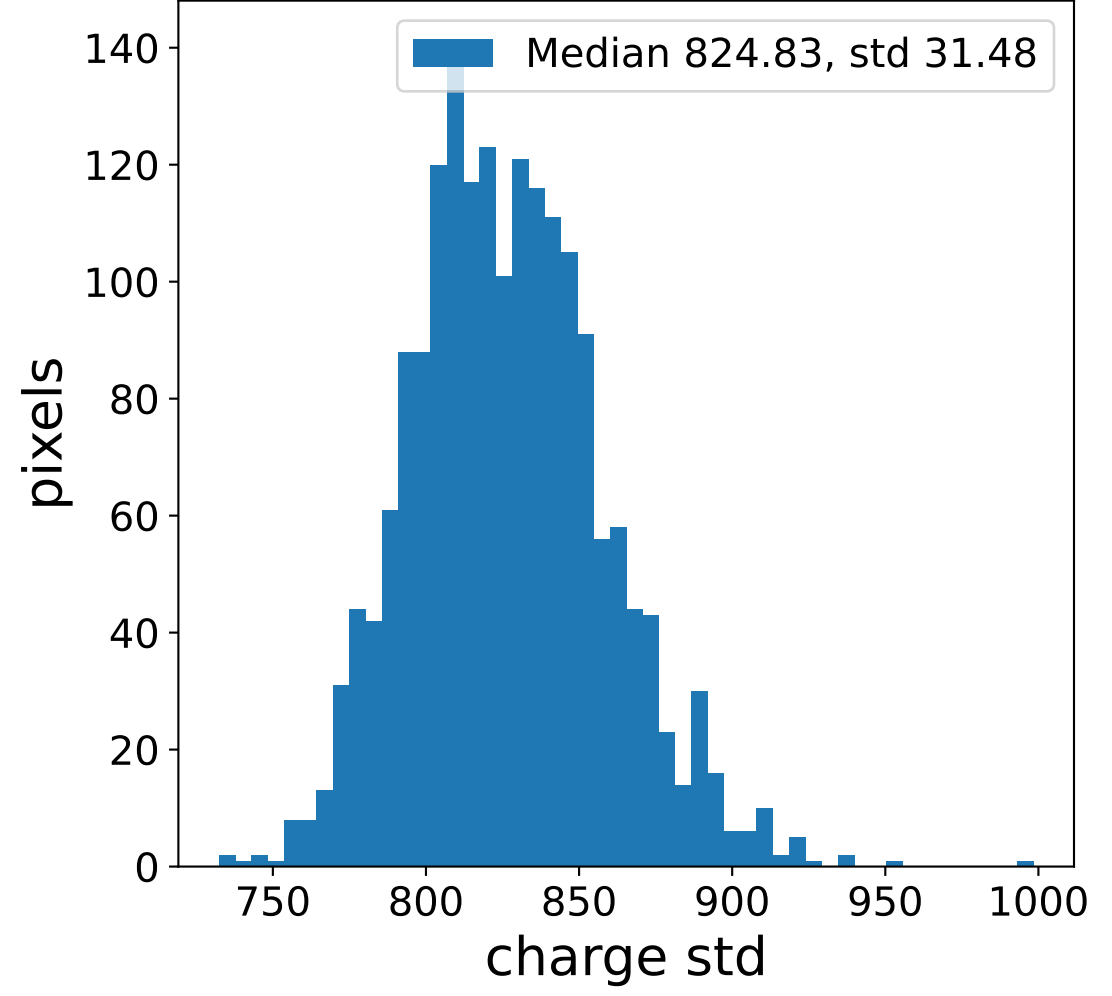

Run 9506

Run 9506

Run 9506 channel: HG

FF sample of 10000 events

pedestal sample of 10000 events

flat-fielded gain [ADC/pe]

Run 9506 channel: LG

FF sample of 10000 events

pedestal sample of 10000 events

flat-fielded gain [ADC/pe]