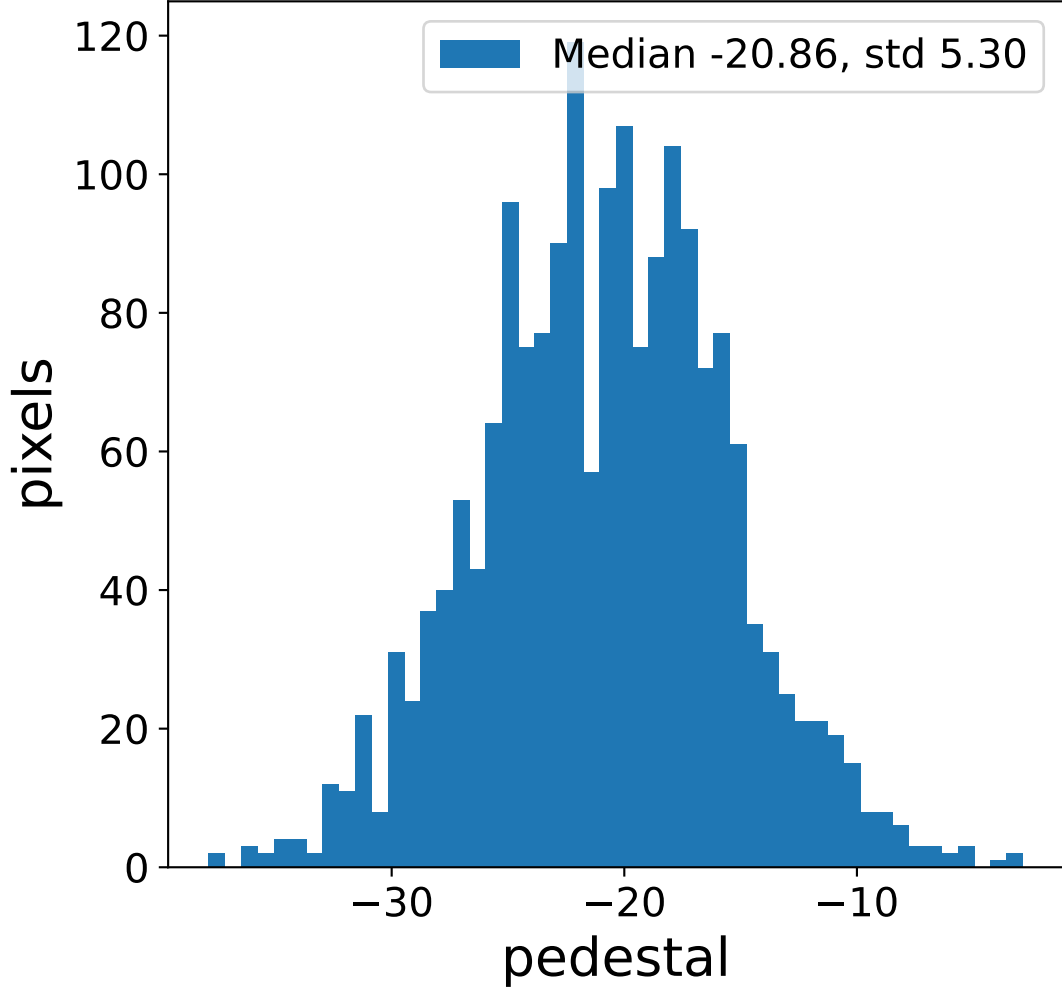

Run 9506

Run 9506

Run 9506 channel: HG

FF sample of 10000 events

pedestal sample of 10000 events

flat-fielded gain [ADC/pe]

Run 9506 channel: LG

FF sample of 10000 events

pedestal sample of 10000 events

flat-fielded gain [ADC/pe]