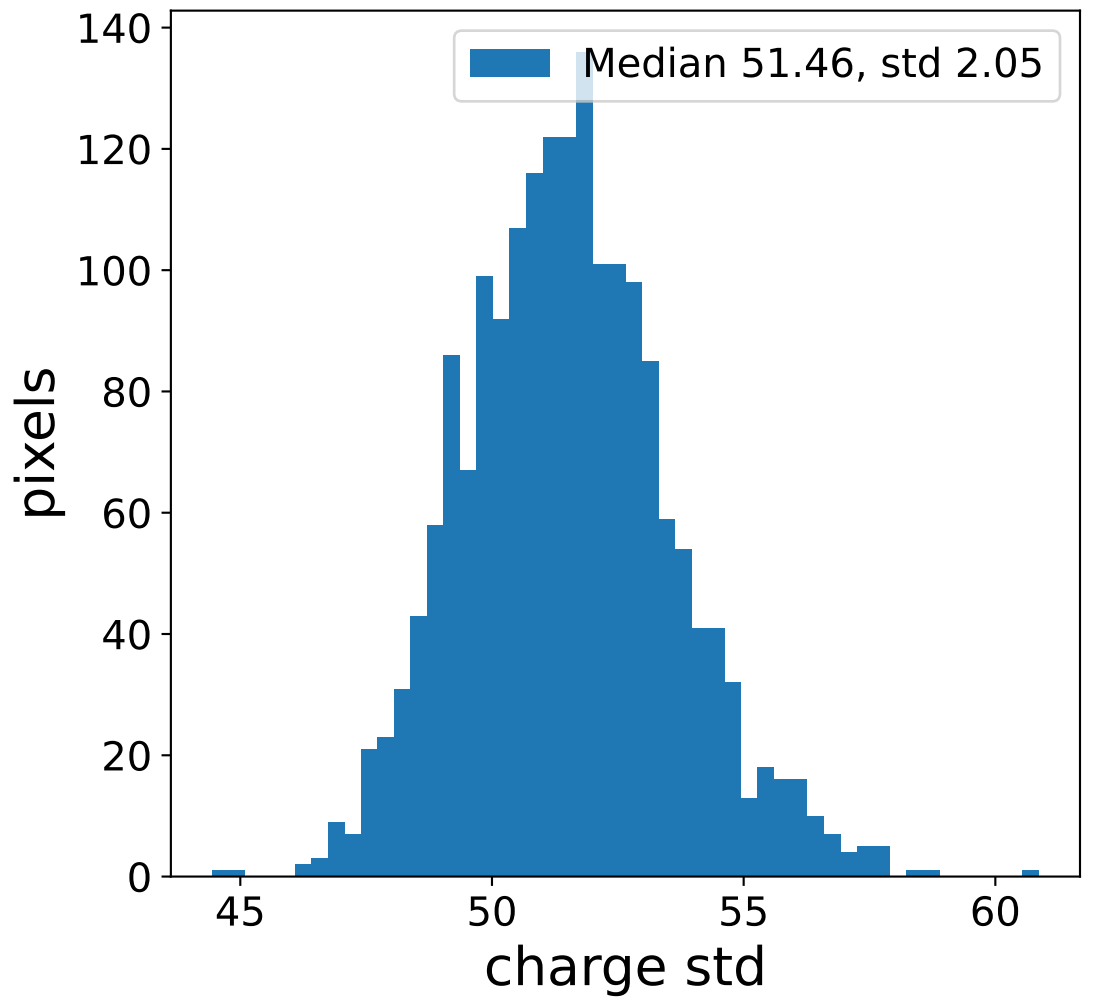

Run 9506

Run 9506

Run 9506 channel: HG

FF sample of 10000 events

pedestal sample of 10000 events

flat-fielded gain [ADC/pe]

Run 9506 channel: LG

FF sample of 10000 events

pedestal sample of 10000 events

flat-fielded gain [ADC/pe]