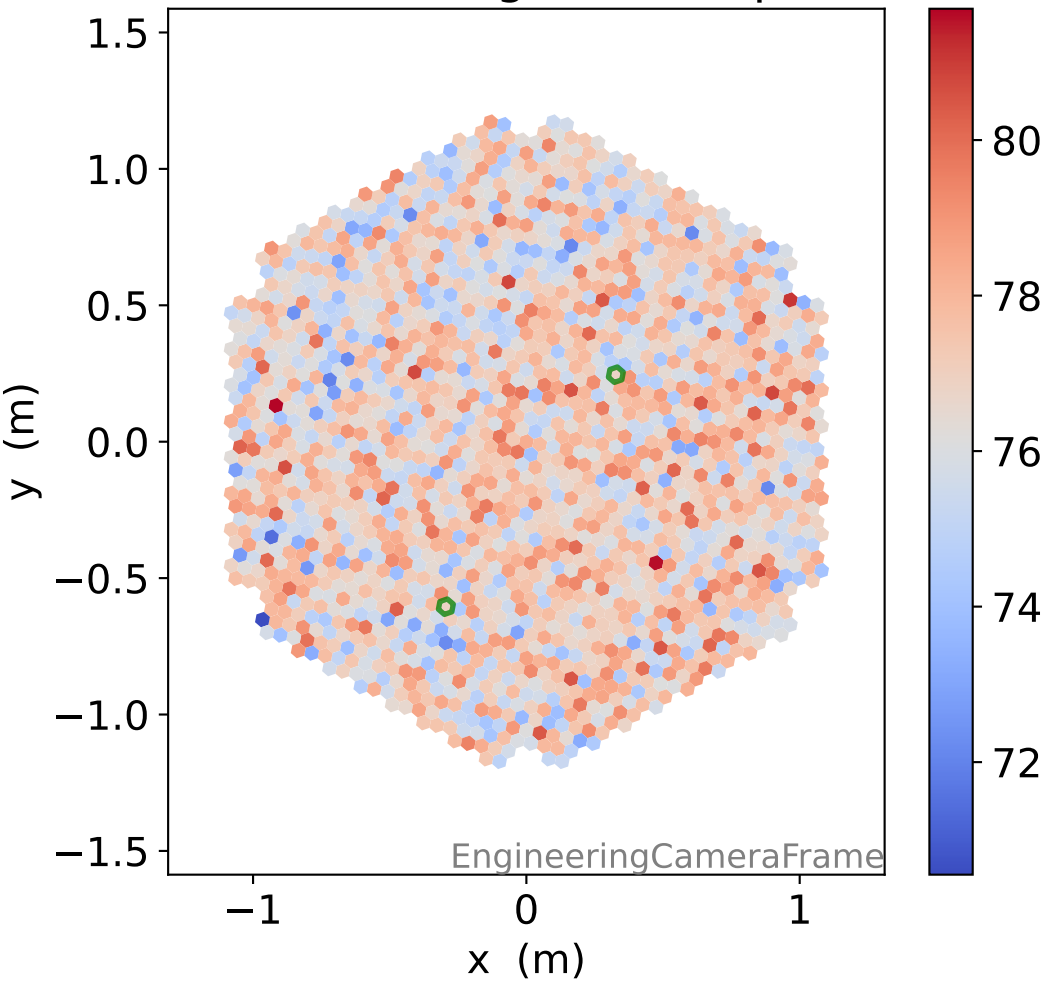

Run 9506

Run 9506

Run 9506 channel: HG

FF sample of 10000 events

pedestal sample of 10000 events

flat-fielded gain [ADC/pe]

Run 9506 channel: LG

FF sample of 10000 events

pedestal sample of 10000 events

flat-fielded gain [ADC/pe]