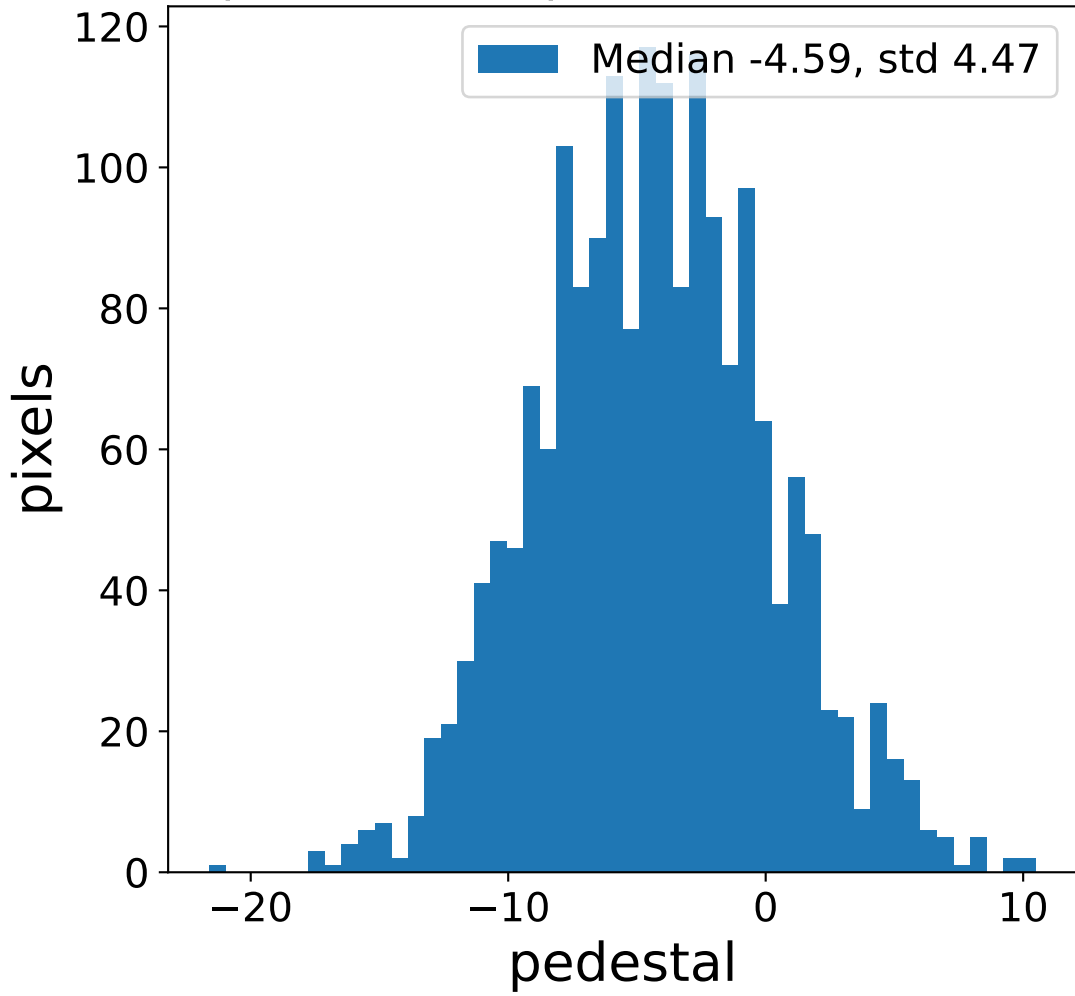

Run 9506

Run 9506

Run 9506 channel: HG

FF sample of 10000 events

pedestal sample of 10000 events

flat-fielded gain [ADC/pe]

Run 9506 channel: LG

FF sample of 10000 events

pedestal sample of 10000 events

flat-fielded gain [ADC/pe]