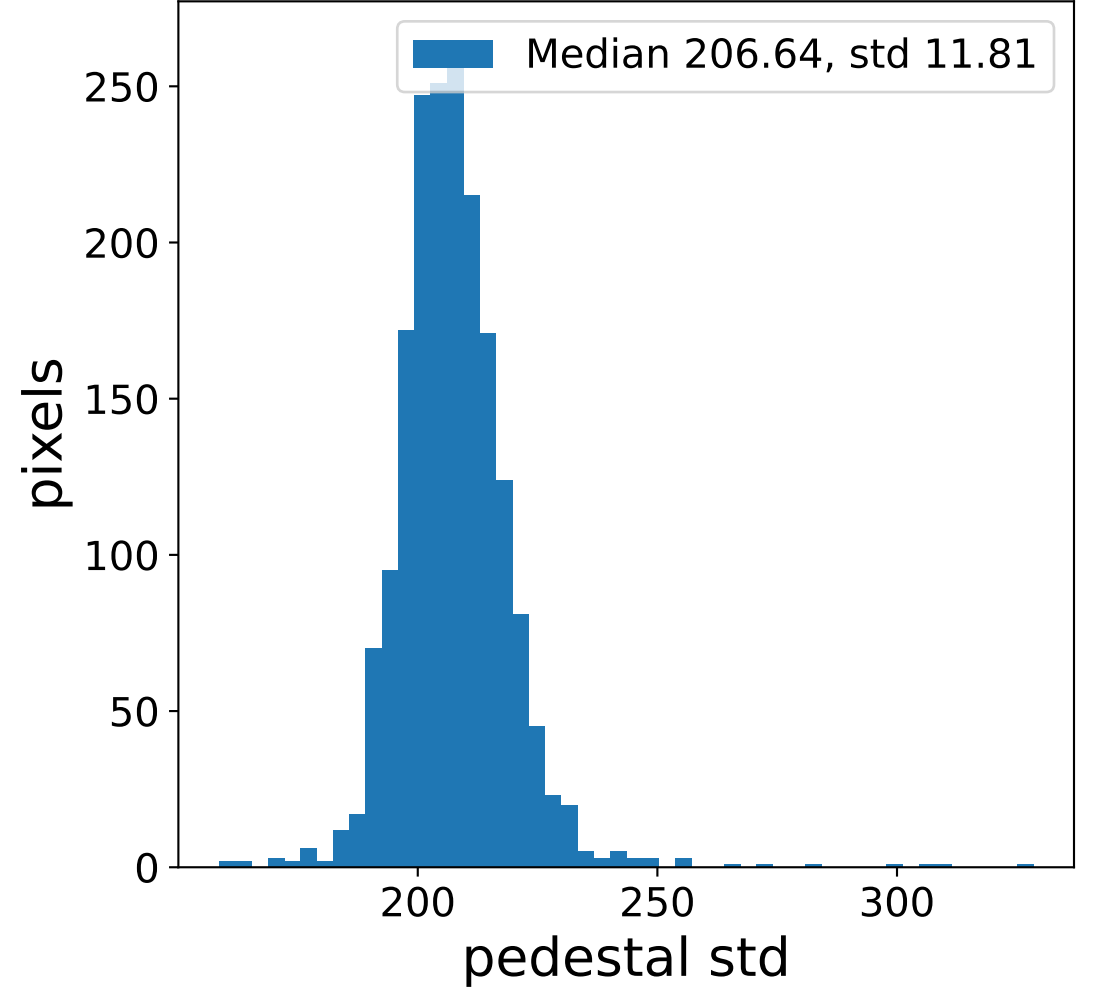

Run 9506

Run 9506

Run 9506 channel: HG

FF sample of 10000 events

pedestal sample of 10000 events

flat-fielded gain [ADC/pe]

Run 9506 channel: LG

FF sample of 10000 events

pedestal sample of 10000 events

flat-fielded gain [ADC/pe]