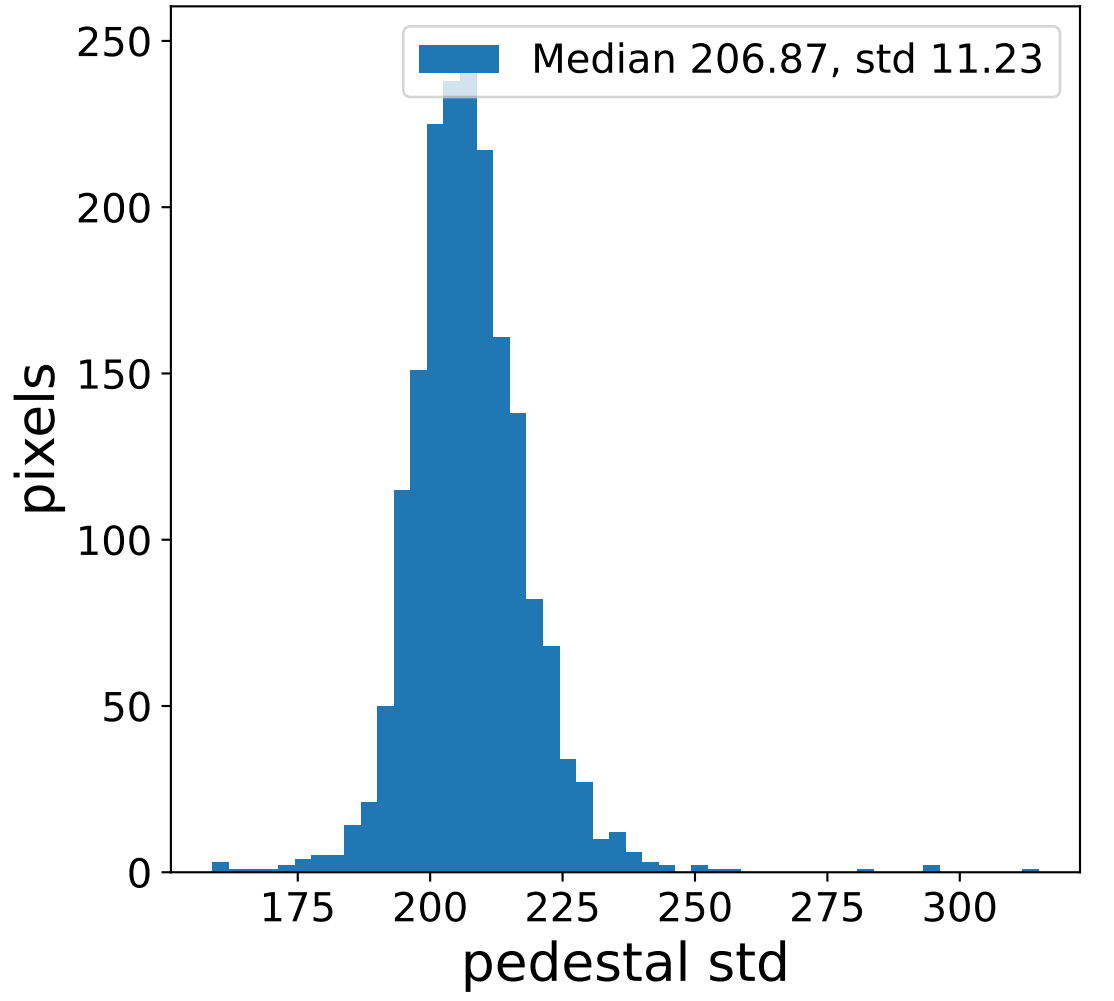

Run 9507

Run 9507

Run 9507 channel: HG

FF sample of 10000 events

pedestal sample of 10000 events

flat-fielded gain [ADC/pe]

Run 9507 channel: LG

FF sample of 10000 events

pedestal sample of 10000 events

flat-fielded gain [ADC/pe]