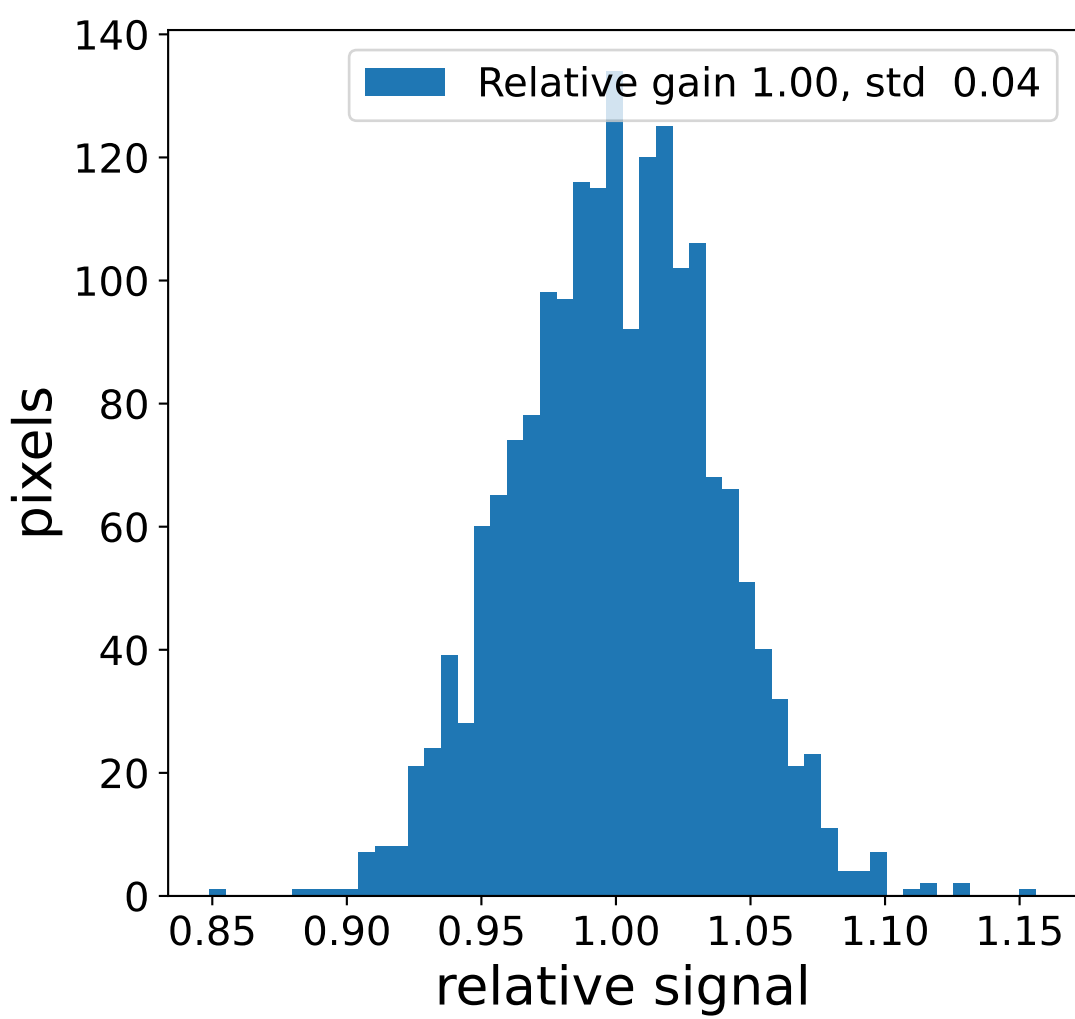

Run 9507

Run 9507

Run 9507 channel: HG

FF sample of 10000 events

pedestal sample of 10000 events

flat-fielded gain [ADC/pe]

Run 9507 channel: LG

FF sample of 10000 events

pedestal sample of 10000 events

flat-fielded gain [ADC/pe]