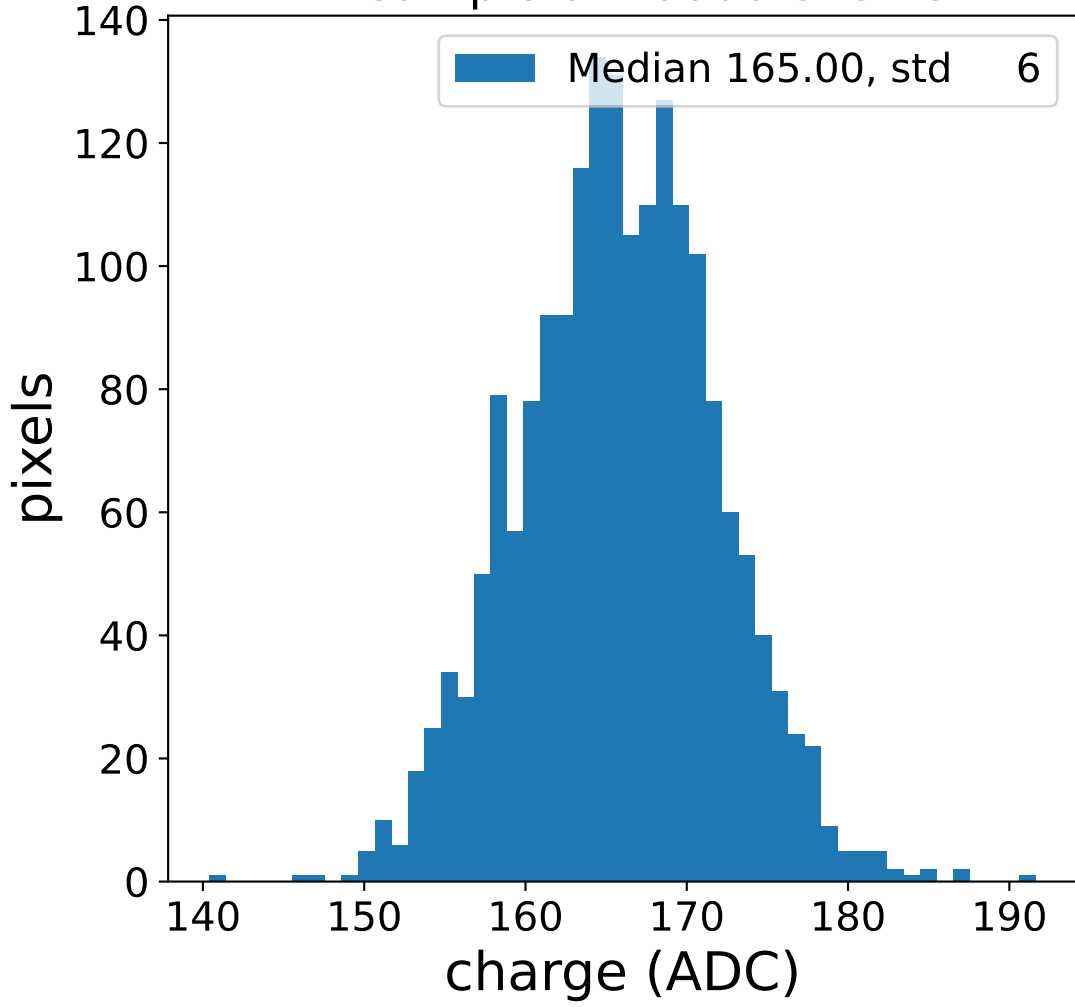

Run 9507

Run 9507

Run 9507 channel: HG

FF sample of 10000 events

pedestal sample of 10000 events

flat-fielded gain [ADC/pe]

Run 9507 channel: LG

FF sample of 10000 events

pedestal sample of 10000 events

flat-fielded gain [ADC/pe]