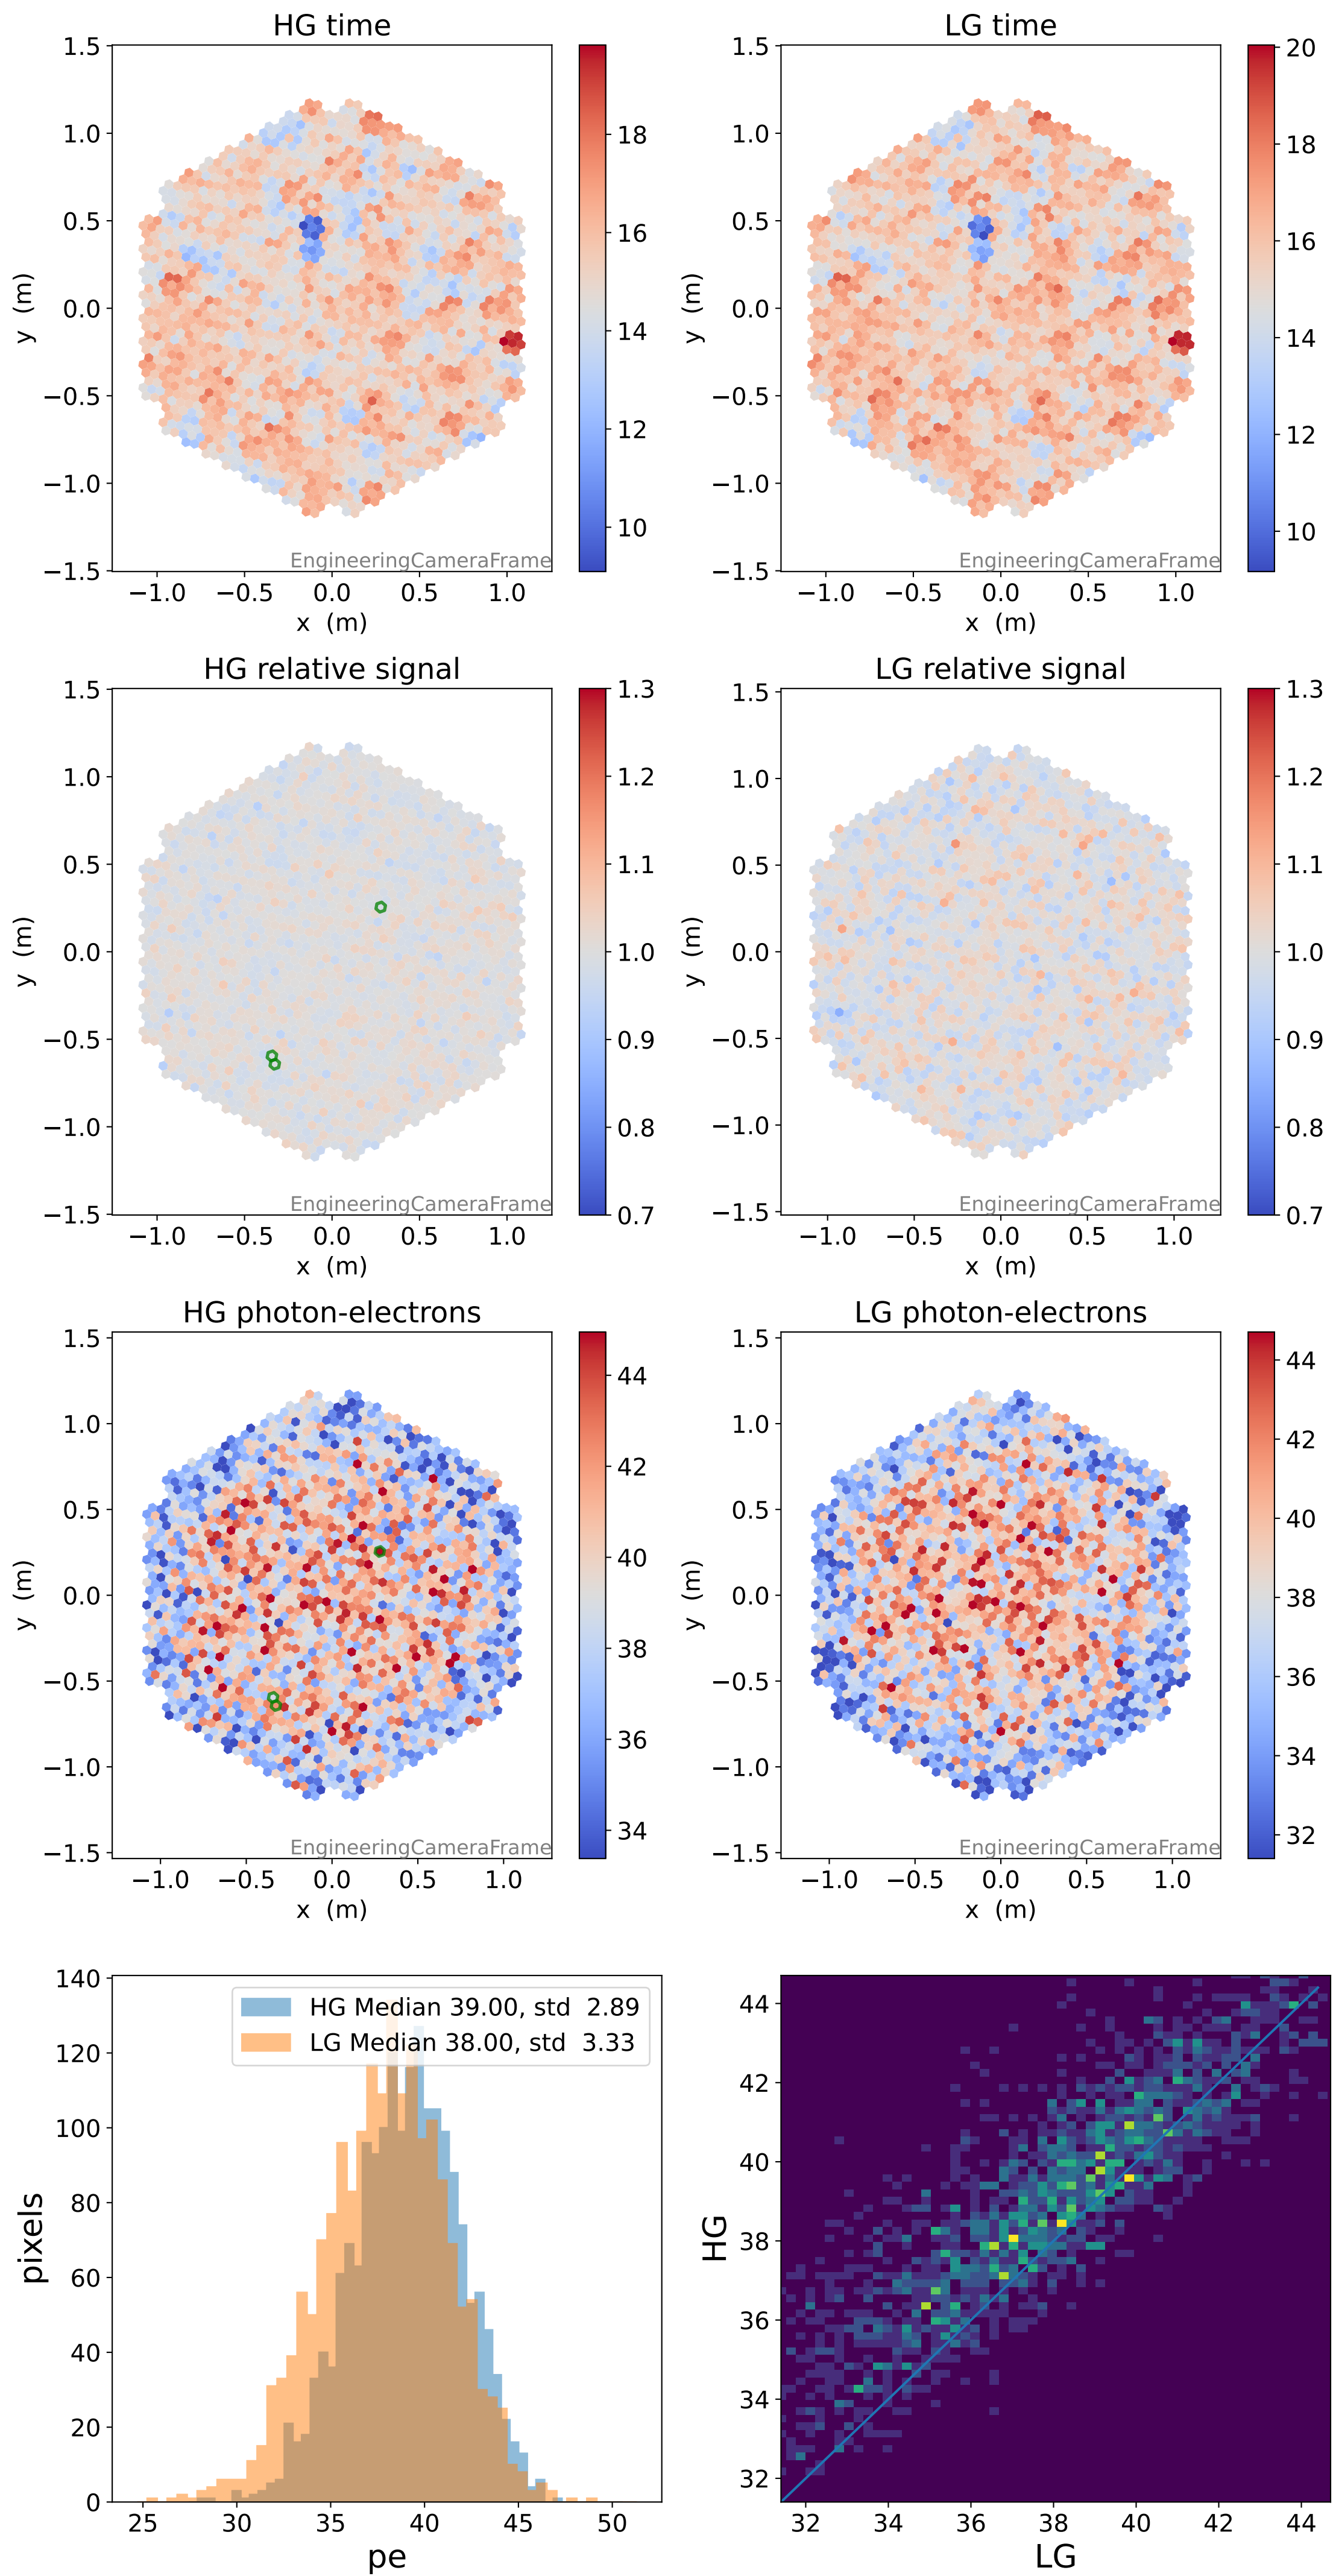

Run 9507

Run 9507

Run 9507 channel: HG

FF sample of 10000 events

pedestal sample of 10000 events

flat-fielded gain [ADC/pe]

Run 9507 channel: LG

FF sample of 10000 events

pedestal sample of 10000 events

flat-fielded gain [ADC/pe]