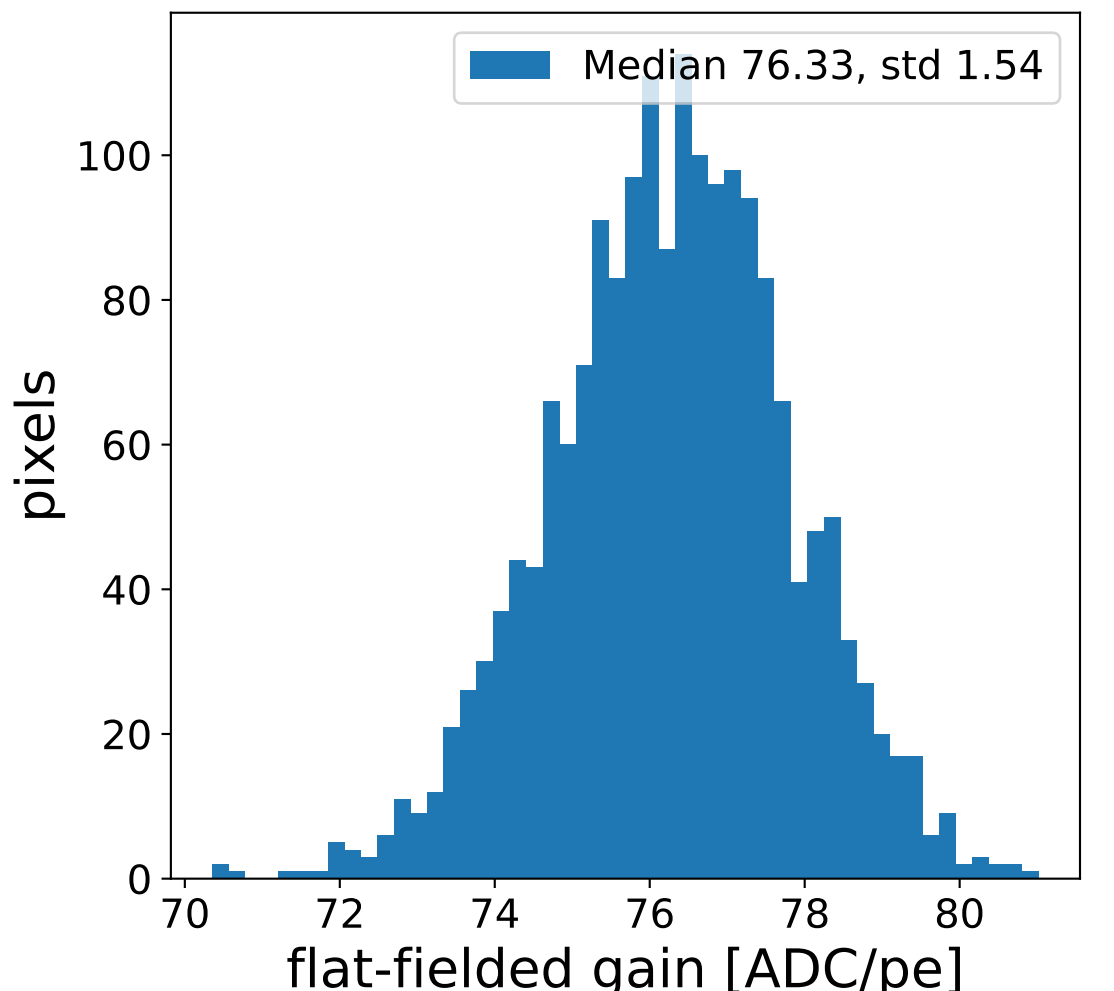

Run 9507

Run 9507

Run 9507 channel: HG

FF sample of 10000 events

pedestal sample of 10000 events

flat-fielded gain [ADC/pe]

Run 9507 channel: LG

FF sample of 10000 events

pedestal sample of 10000 events

flat-fielded gain [ADC/pe]