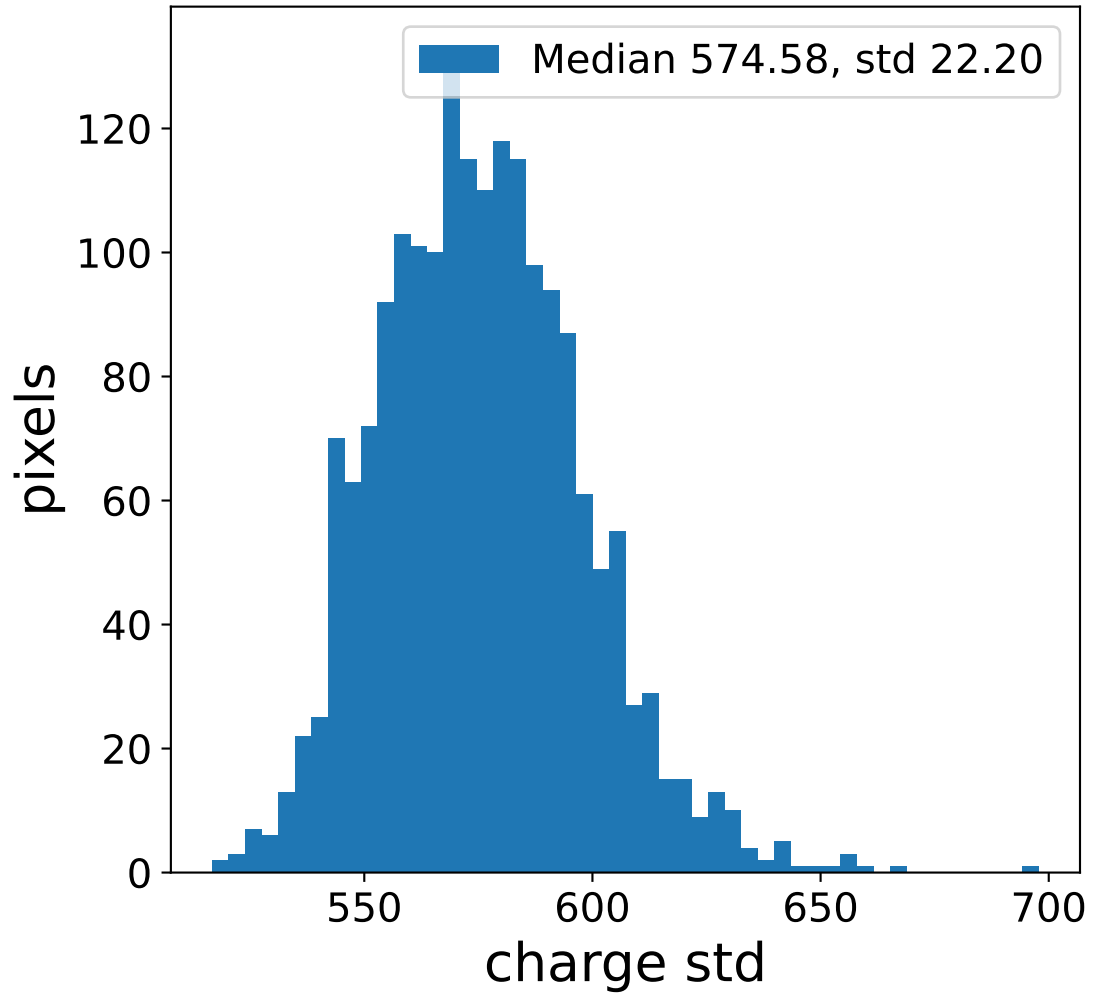

Run 9507

Run 9507

Run 9507 channel: HG

FF sample of 10000 events

pedestal sample of 10000 events

flat-fielded gain [ADC/pe]

Run 9507 channel: LG

FF sample of 10000 events

pedestal sample of 10000 events

flat-fielded gain [ADC/pe]