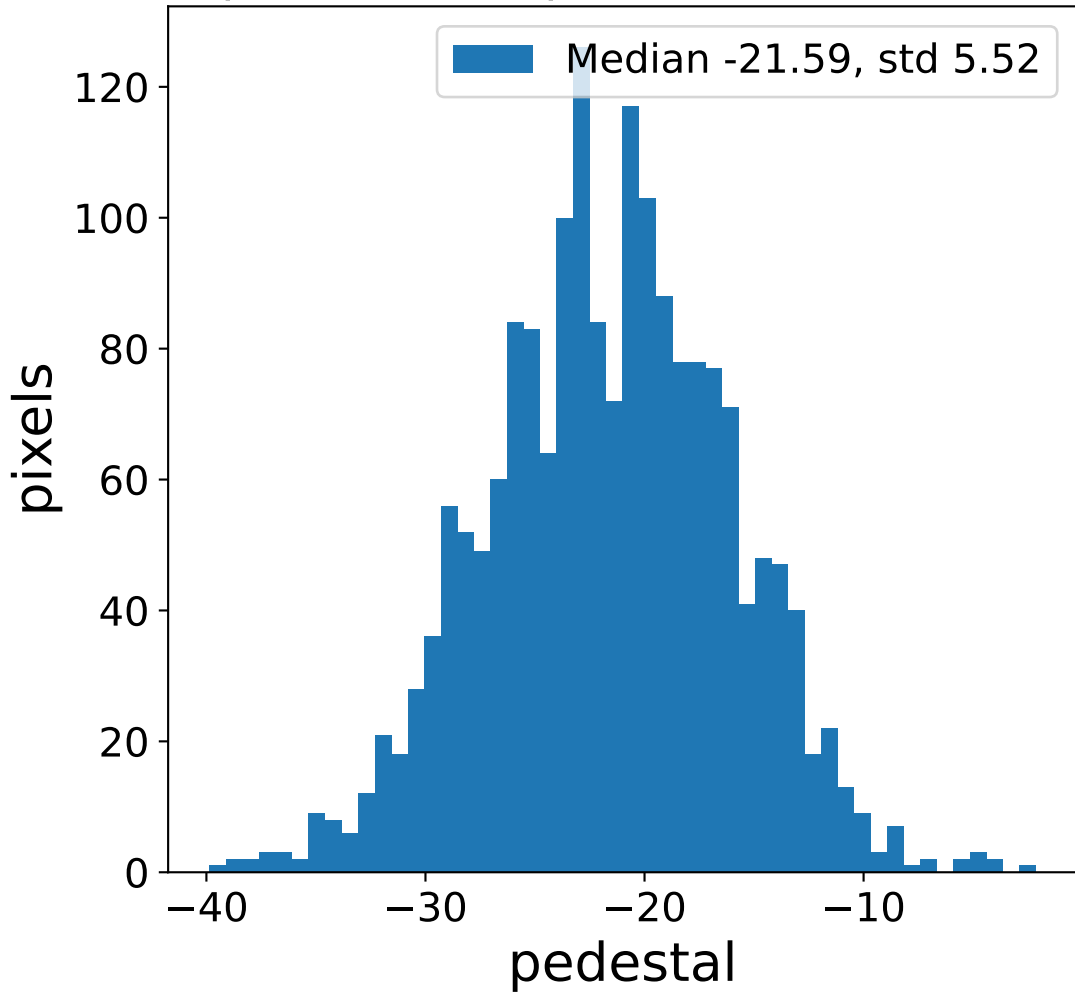

Run 9507

Run 9507

Run 9507 channel: HG

FF sample of 10000 events

pedestal sample of 10000 events

flat-fielded gain [ADC/pe]

Run 9507 channel: LG

FF sample of 10000 events

pedestal sample of 10000 events

flat-fielded gain [ADC/pe]