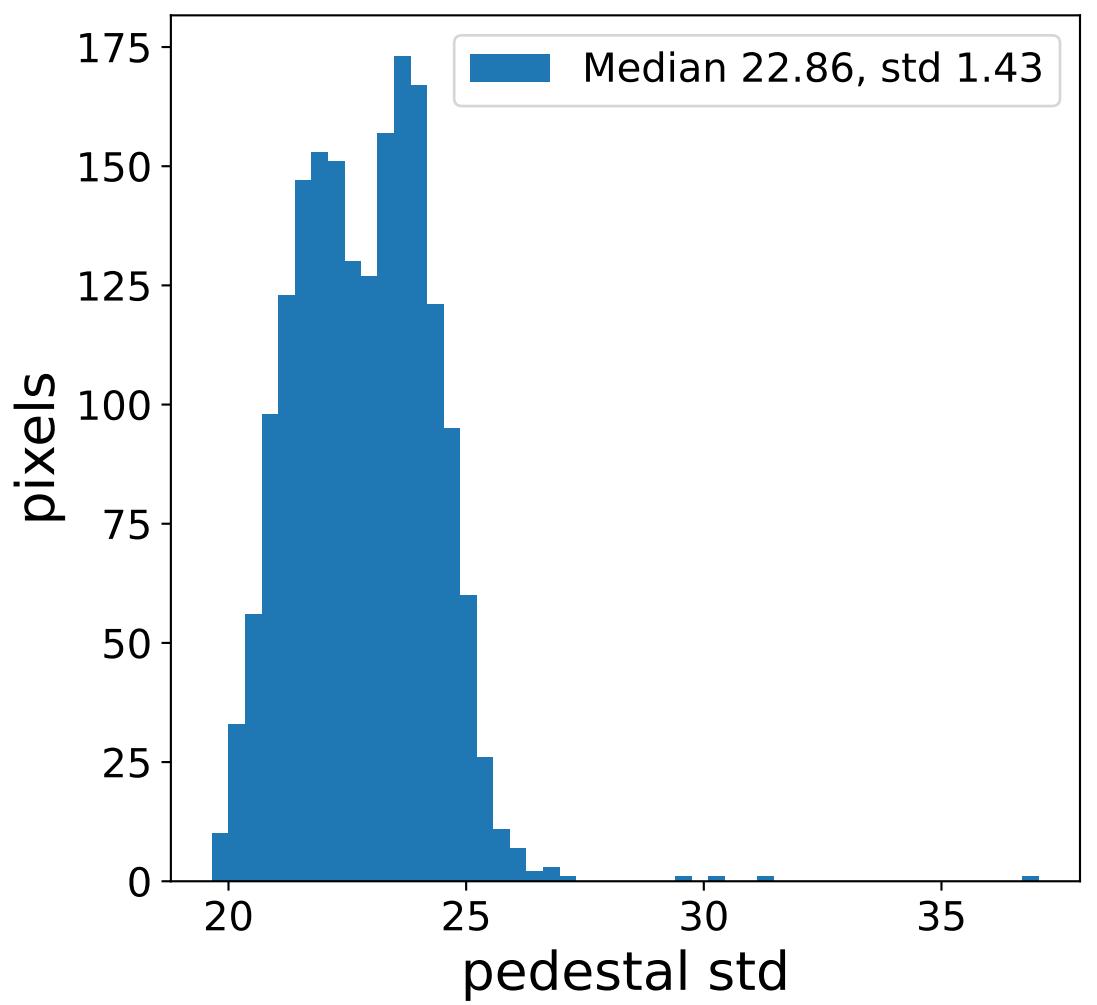

Run 9507

Run 9507

Run 9507 channel: HG

FF sample of 10000 events

pedestal sample of 10000 events

flat-fielded gain [ADC/pe]

Run 9507 channel: LG

FF sample of 10000 events

pedestal sample of 10000 events

flat-fielded gain [ADC/pe]