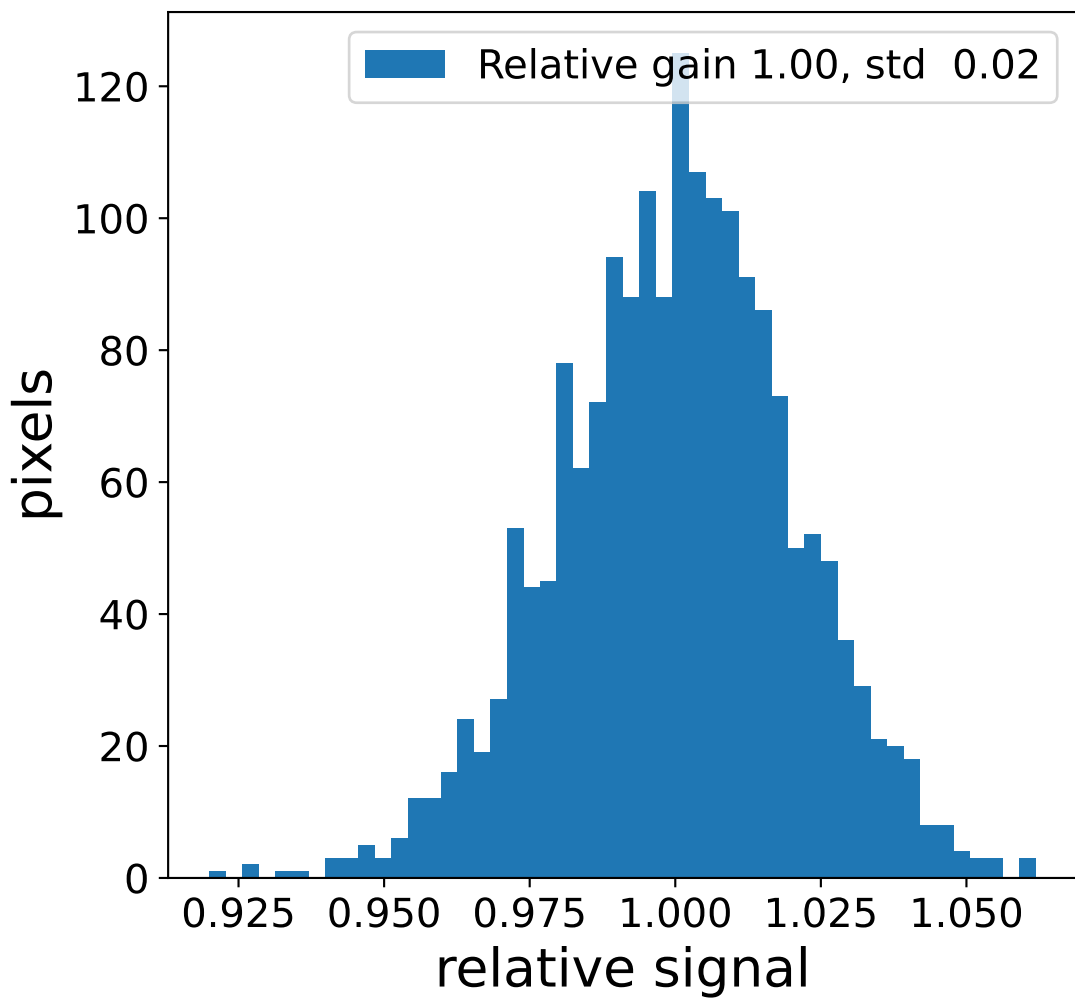

Run 9507

Run 9507

Run 9507 channel: HG

FF sample of 10000 events

pedestal sample of 10000 events

flat-fielded gain [ADC/pe]

Run 9507 channel: LG

FF sample of 10000 events

pedestal sample of 10000 events

flat-fielded gain [ADC/pe]