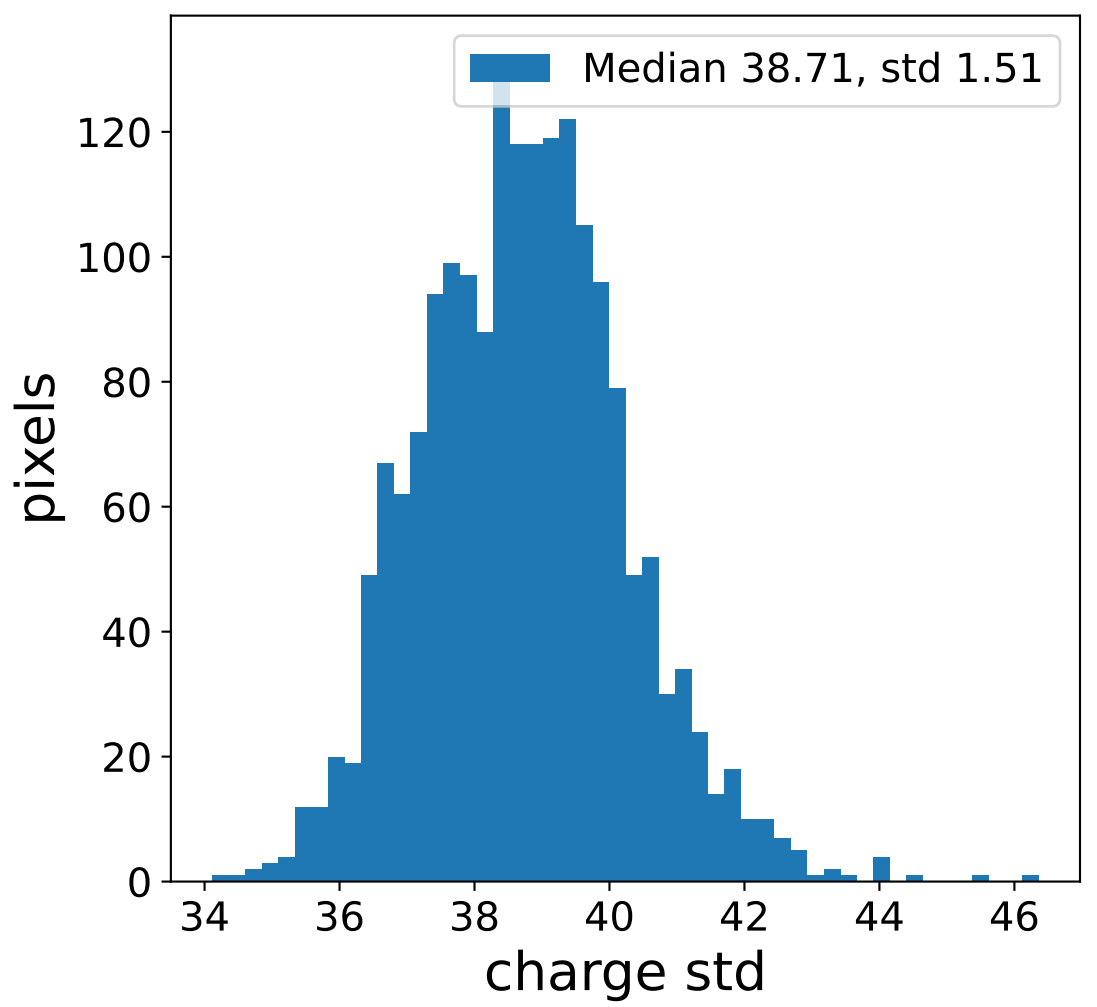

Run 9507

Run 9507

Run 9507 channel: HG

FF sample of 10000 events

pedestal sample of 10000 events

flat-fielded gain [ADC/pe]

Run 9507 channel: LG

FF sample of 10000 events

pedestal sample of 10000 events

flat-fielded gain [ADC/pe]