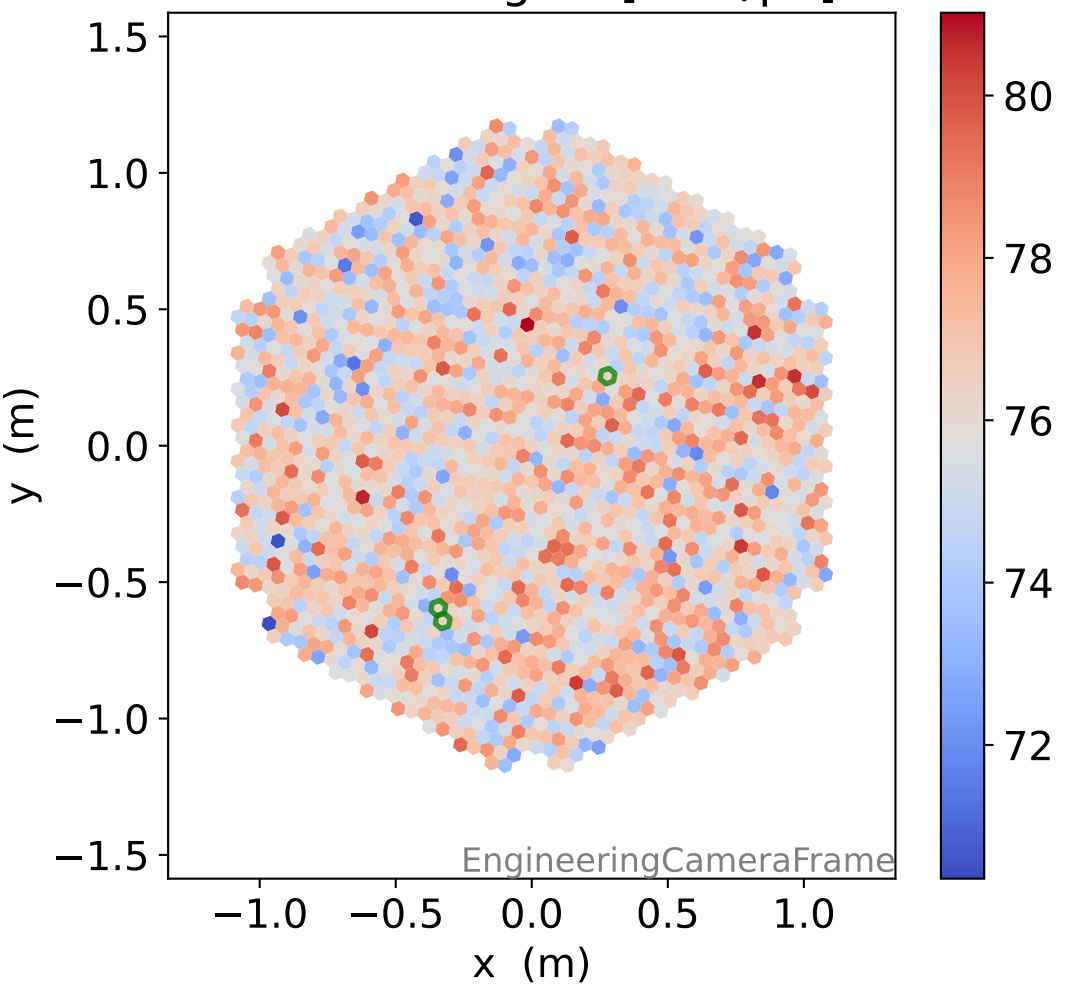

Run 9507

Run 9507

Run 9507 channel: HG

FF sample of 10000 events

pedestal sample of 10000 events

flat-fielded gain [ADC/pe]

Run 9507 channel: LG

FF sample of 10000 events

pedestal sample of 10000 events

flat-fielded gain [ADC/pe]