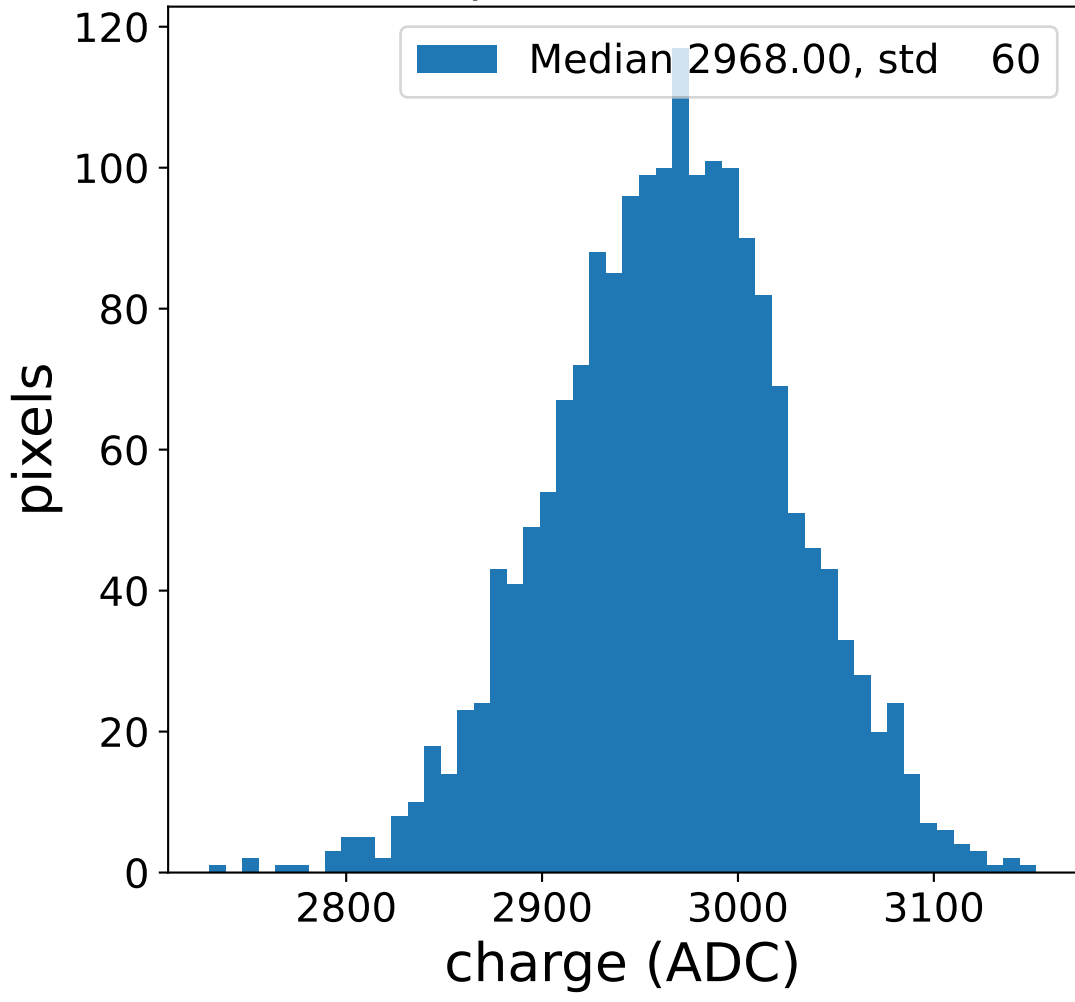

Run 9507

Run 9507

Run 9507 channel: HG

FF sample of 10000 events

pedestal sample of 10000 events

flat-fielded gain [ADC/pe]

Run 9507 channel: LG

FF sample of 10000 events

pedestal sample of 10000 events

flat-fielded gain [ADC/pe]