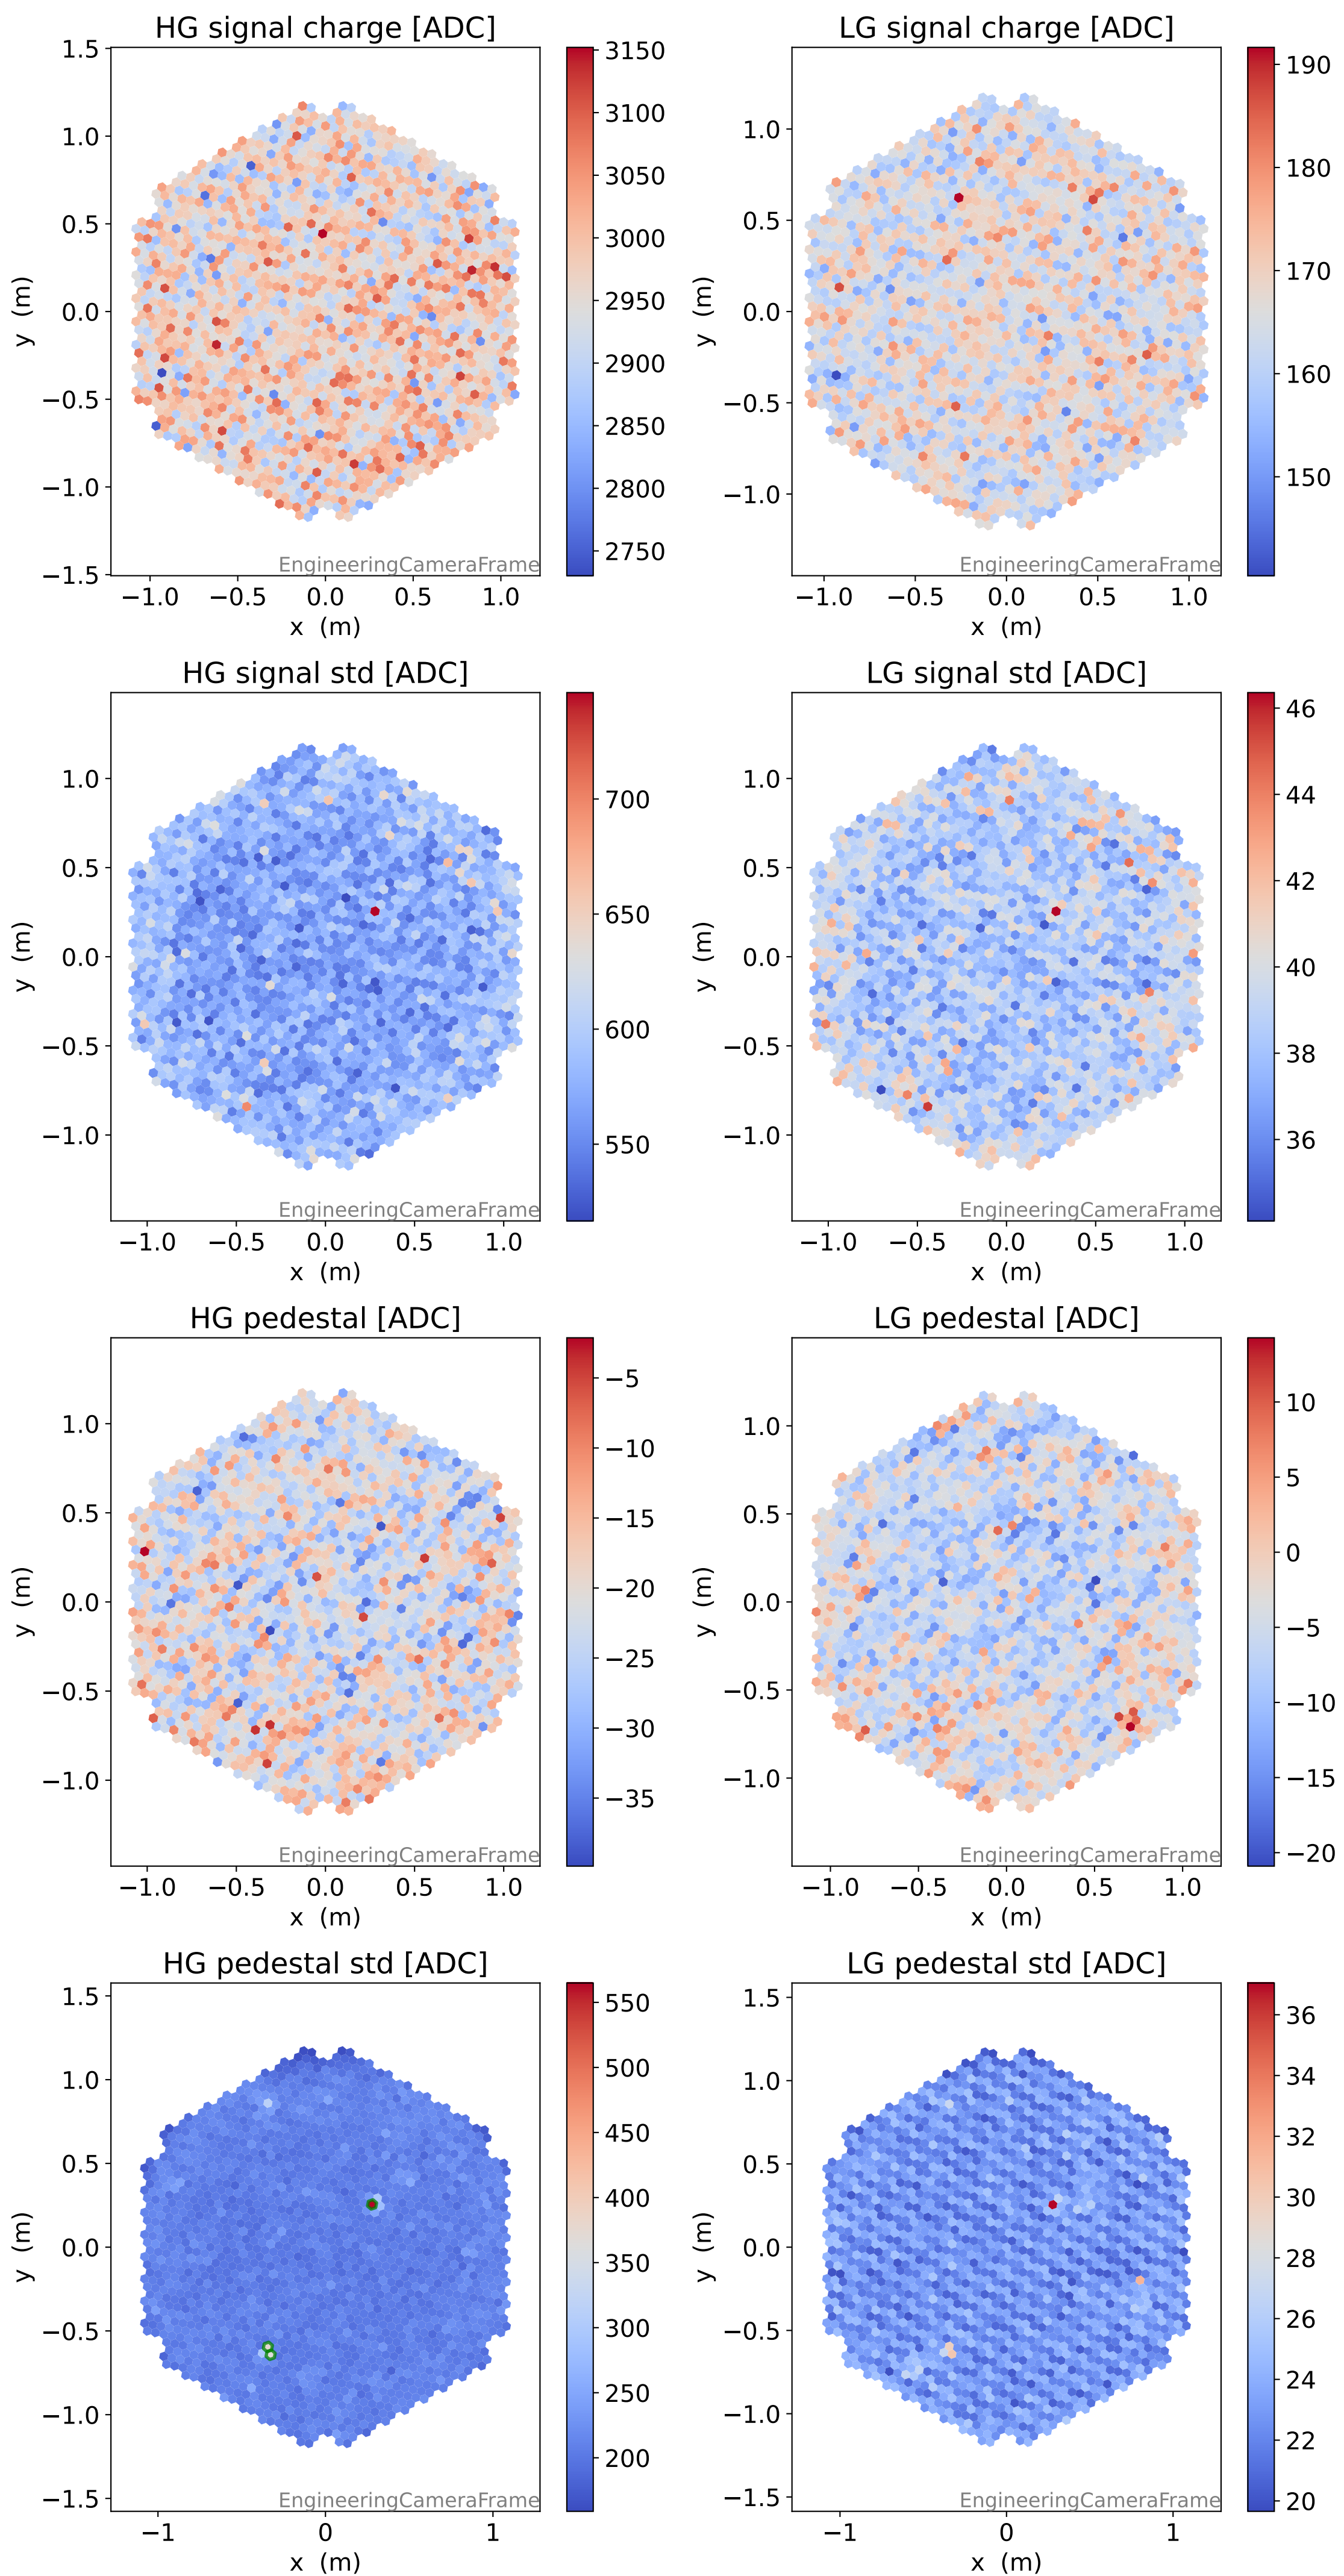

Run 9507

Run 9507

Run 9507 channel: HG

FF sample of 10000 events

pedestal sample of 10000 events

flat-fielded gain [ADC/pe]

Run 9507 channel: LG

FF sample of 10000 events

pedestal sample of 10000 events

flat-fielded gain [ADC/pe]