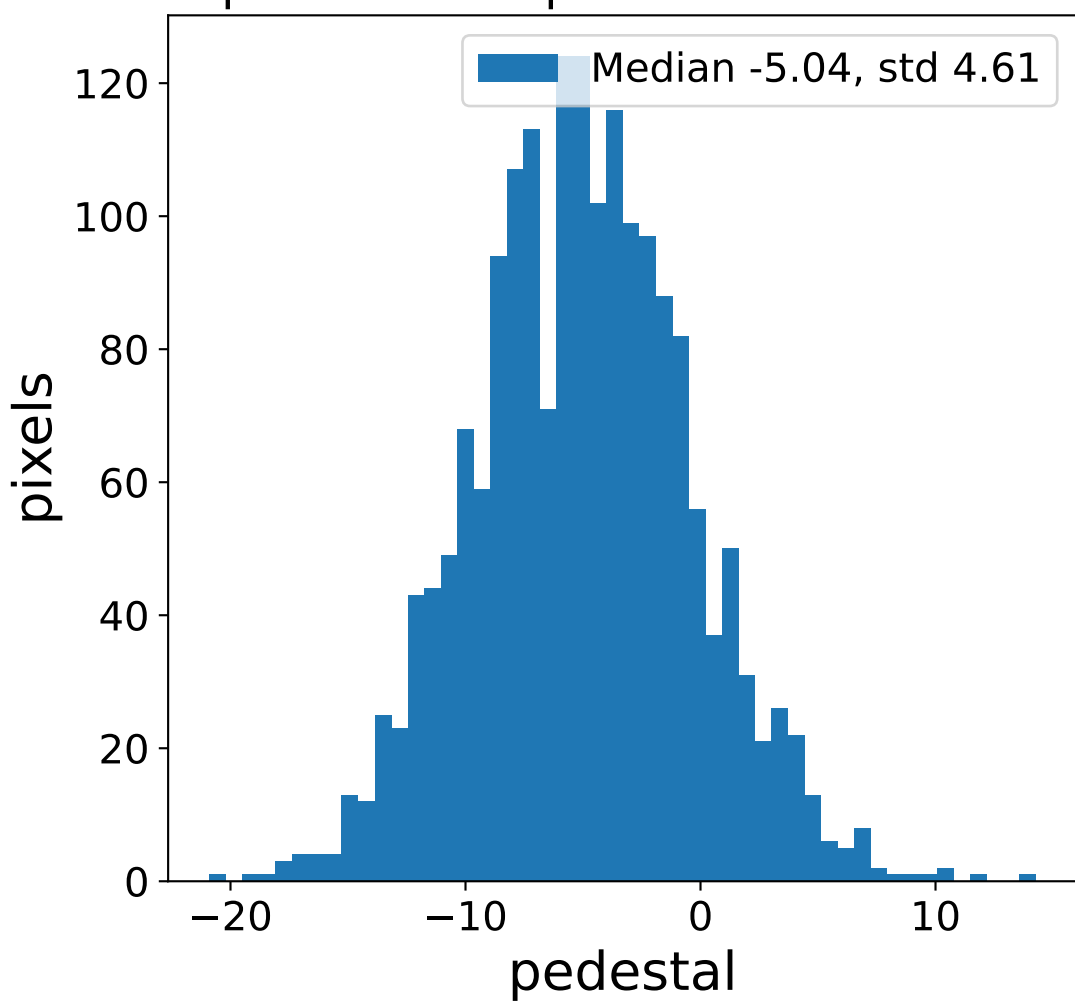

Run 9507

Run 9507

Run 9507 channel: HG

FF sample of 10000 events

pedestal sample of 10000 events

flat-fielded gain [ADC/pe]

Run 9507 channel: LG

FF sample of 10000 events

pedestal sample of 10000 events

flat-fielded gain [ADC/pe]