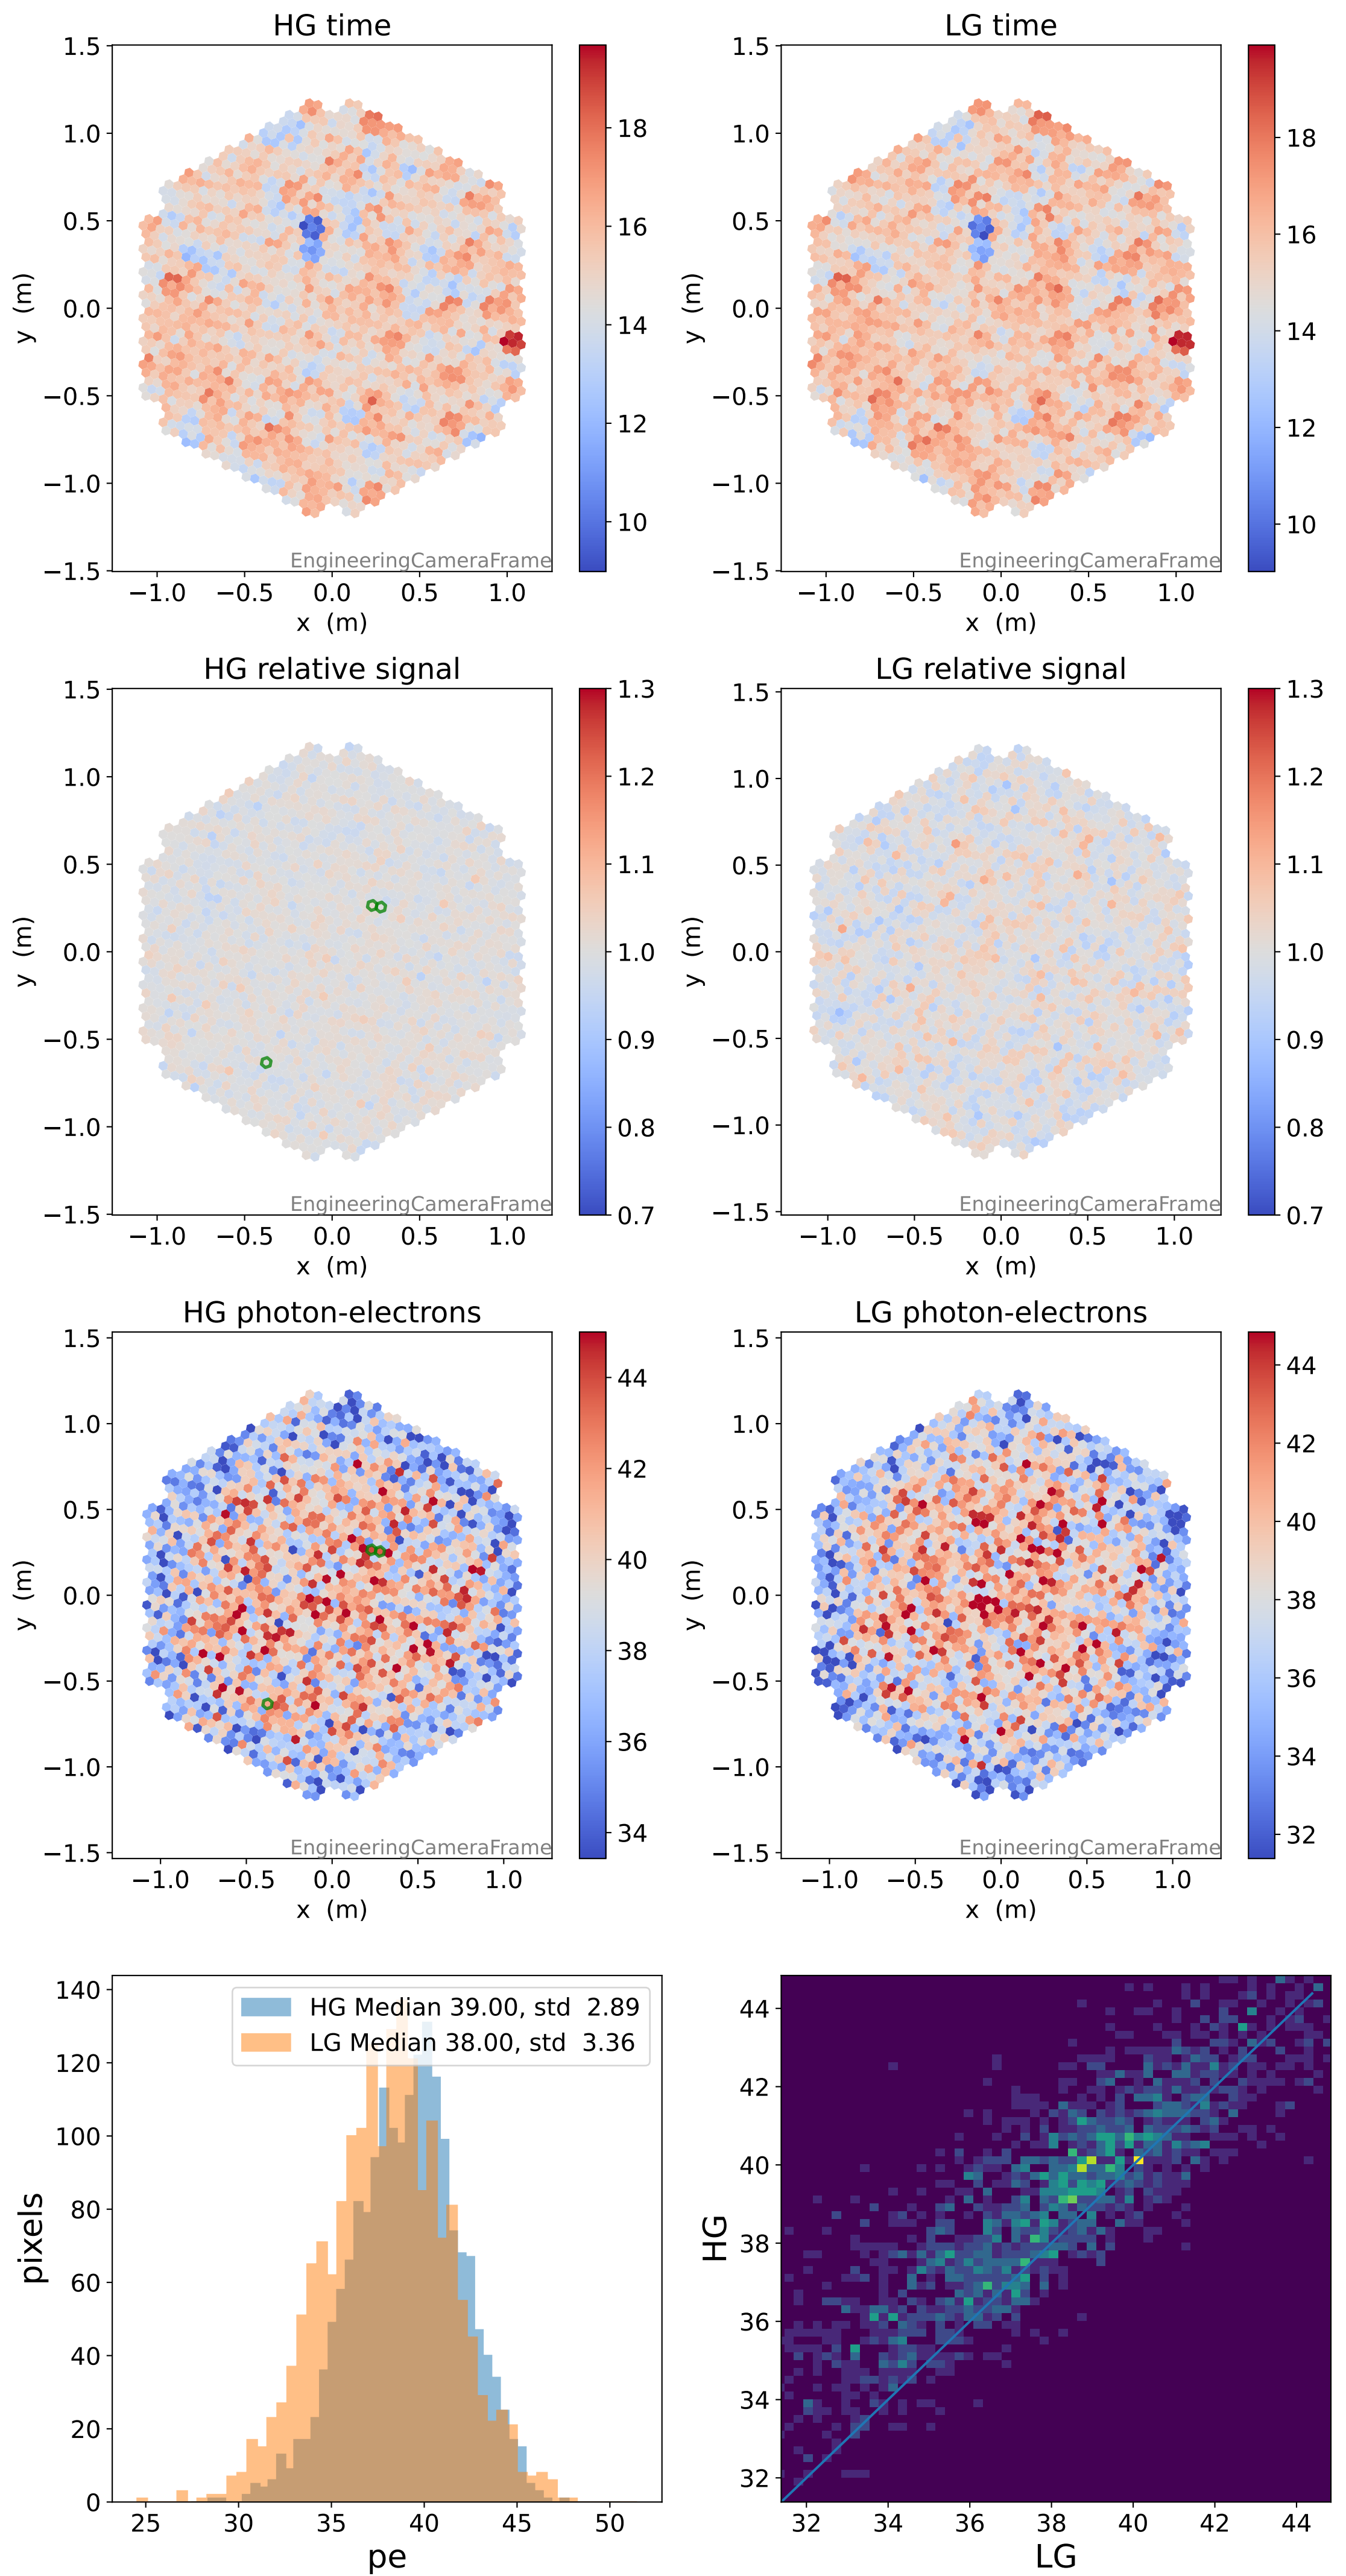

Run 9507

Run 9507

Run 9507 channel: HG

FF sample of 10000 events

pedestal sample of 10000 events

flat-fielded gain [ADC/pe]

Run 9507 channel: LG

FF sample of 10000 events

pedestal sample of 10000 events

flat-fielded gain [ADC/pe]