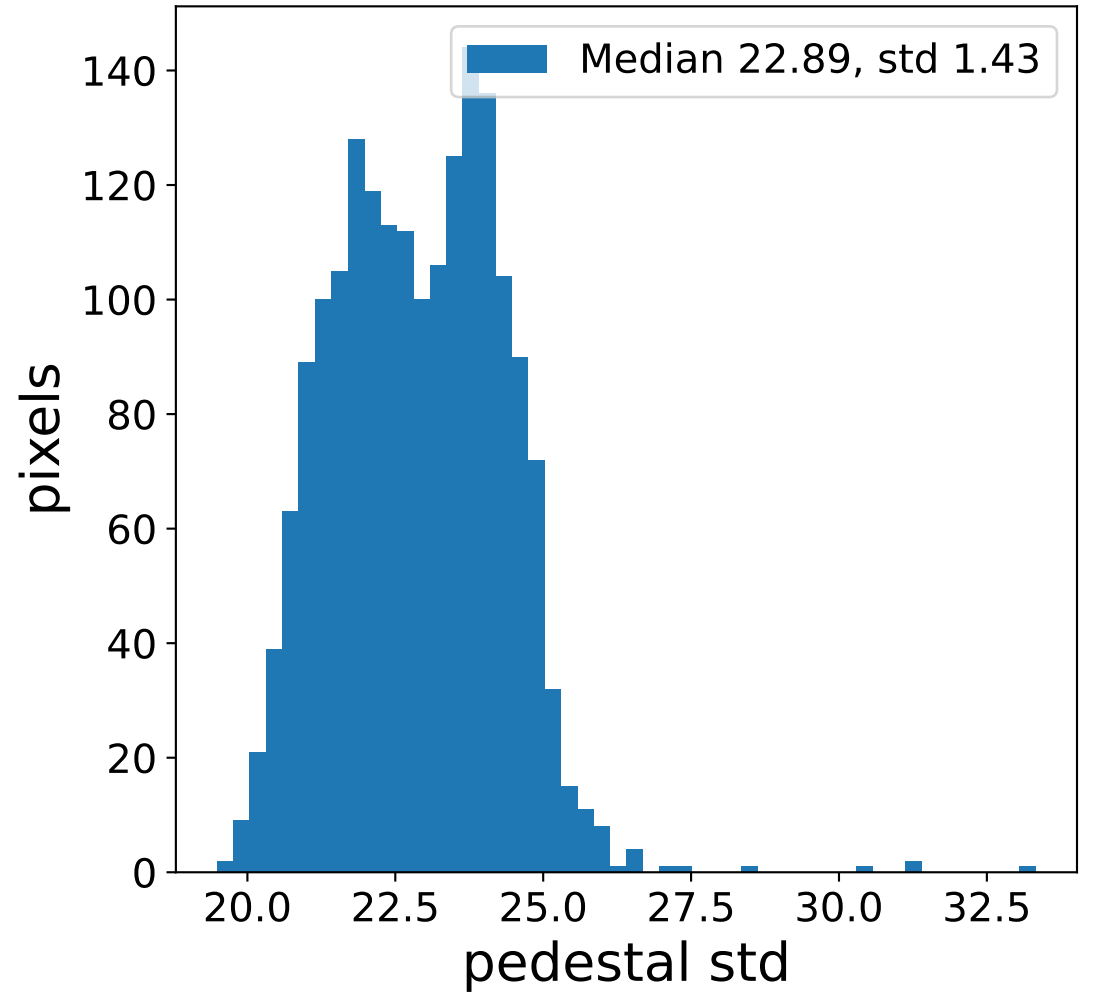

Run 9507

Run 9507

Run 9507 channel: HG

FF sample of 10000 events

pedestal sample of 10000 events

flat-fielded gain [ADC/pe]

Run 9507 channel: LG

FF sample of 10000 events

pedestal sample of 10000 events

flat-fielded gain [ADC/pe]