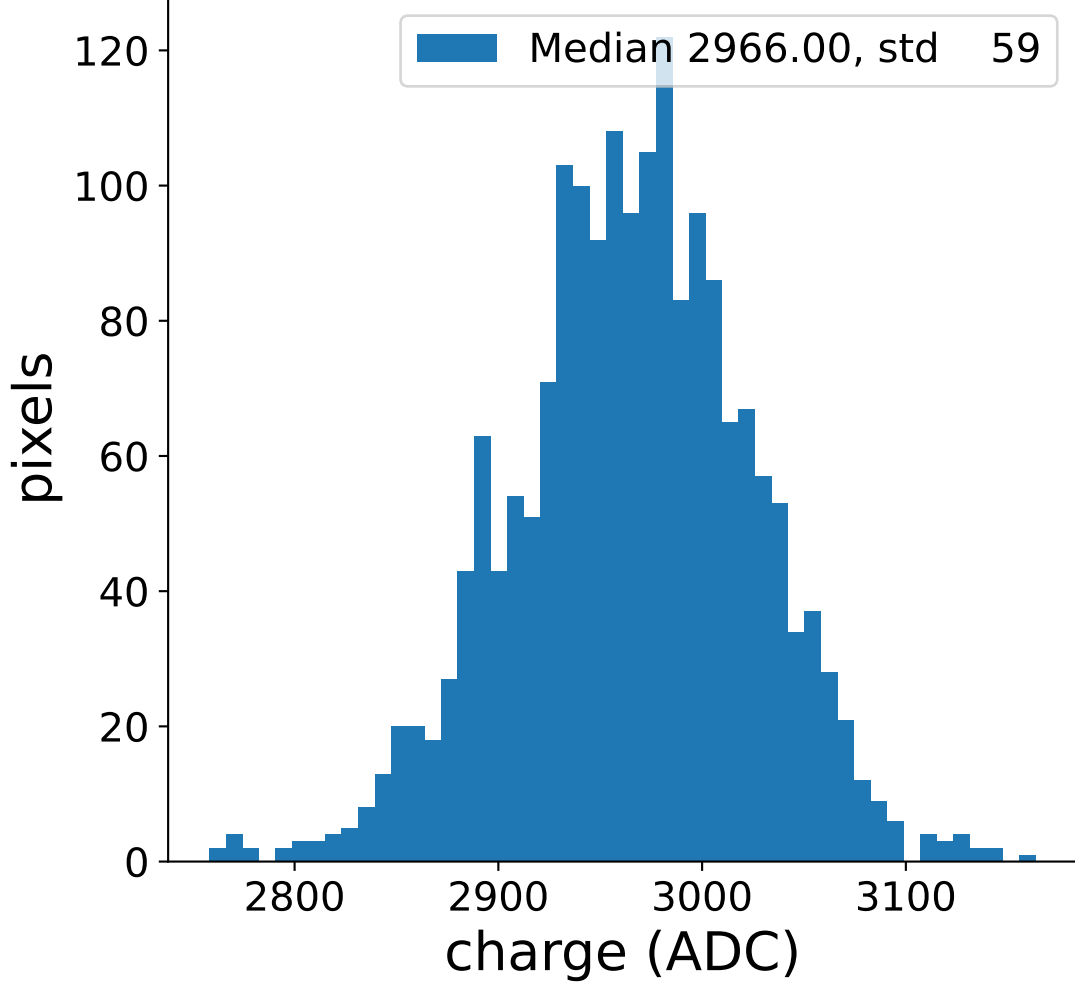

Run 9507

Run 9507

Run 9507 channel: HG

FF sample of 10000 events

pedestal sample of 10000 events

flat-fielded gain [ADC/pe]

Run 9507 channel: LG

FF sample of 10000 events

pedestal sample of 10000 events

flat-fielded gain [ADC/pe]