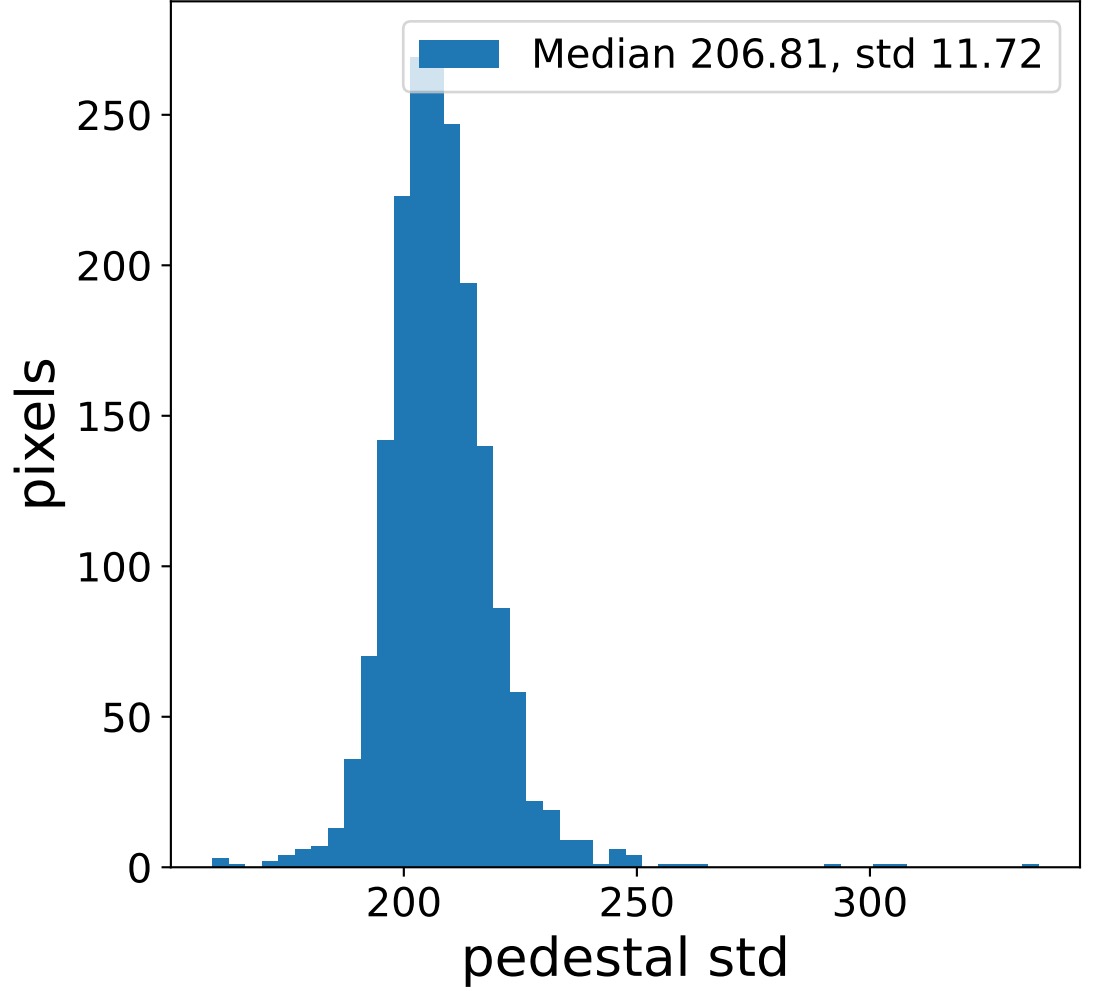

Run 9507

Run 9507

Run 9507 channel: HG

FF sample of 10000 events

pedestal sample of 10000 events

flat-fielded gain [ADC/pe]

Run 9507 channel: LG

FF sample of 10000 events

pedestal sample of 10000 events

flat-fielded gain [ADC/pe]