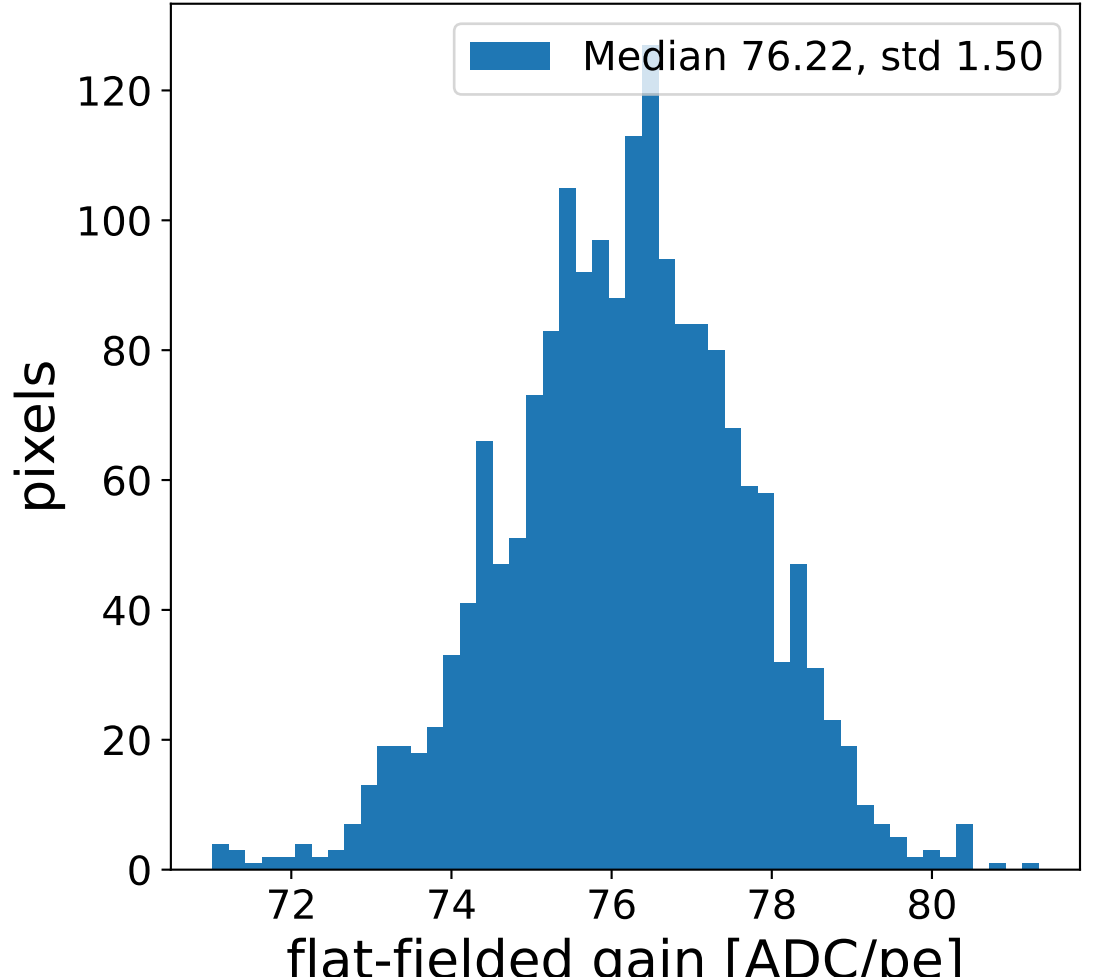

Run 9507

Run 9507

Run 9507 channel: HG

FF sample of 10000 events

pedestal sample of 10000 events

flat-fielded gain [ADC/pe]

Run 9507 channel: LG

FF sample of 10000 events

pedestal sample of 10000 events

flat-fielded gain [ADC/pe]