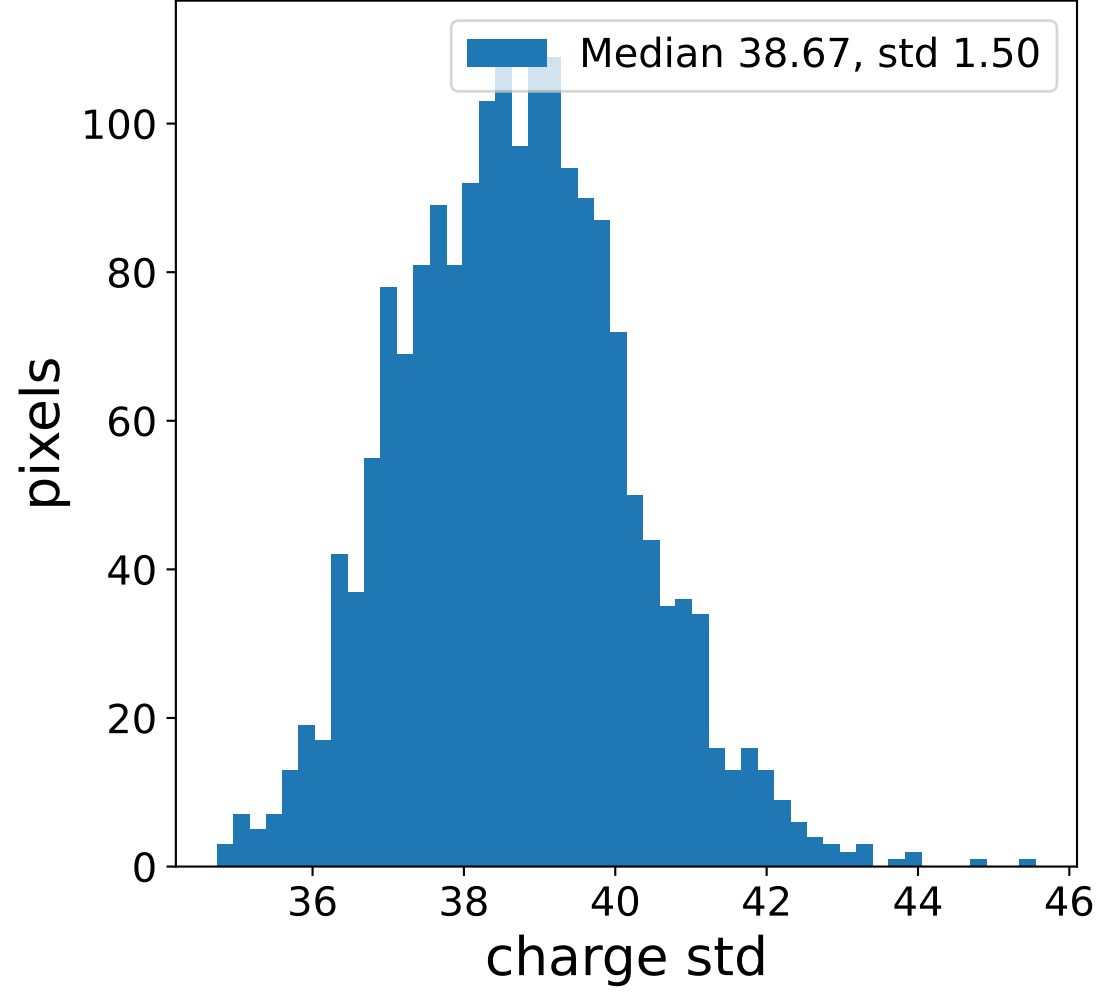

Run 9507

Run 9507

Run 9507 channel: HG

FF sample of 10000 events

pedestal sample of 10000 events

flat-fielded gain [ADC/pe]

Run 9507 channel: LG

FF sample of 10000 events

pedestal sample of 10000 events

flat-fielded gain [ADC/pe]