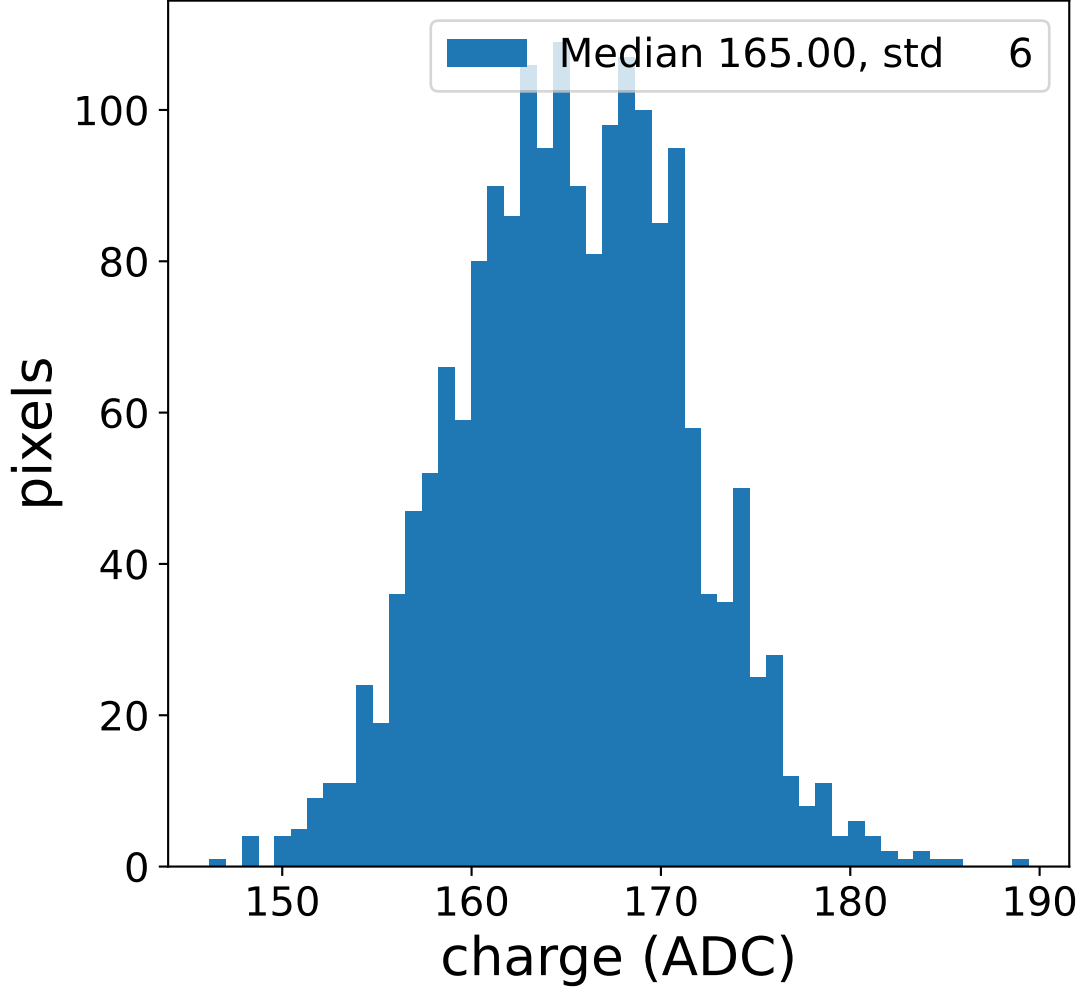

Run 9507

Run 9507

Run 9507 channel: HG

FF sample of 10000 events

pedestal sample of 10000 events

flat-fielded gain [ADC/pe]

Run 9507 channel: LG

FF sample of 10000 events

pedestal sample of 10000 events

flat-fielded gain [ADC/pe]