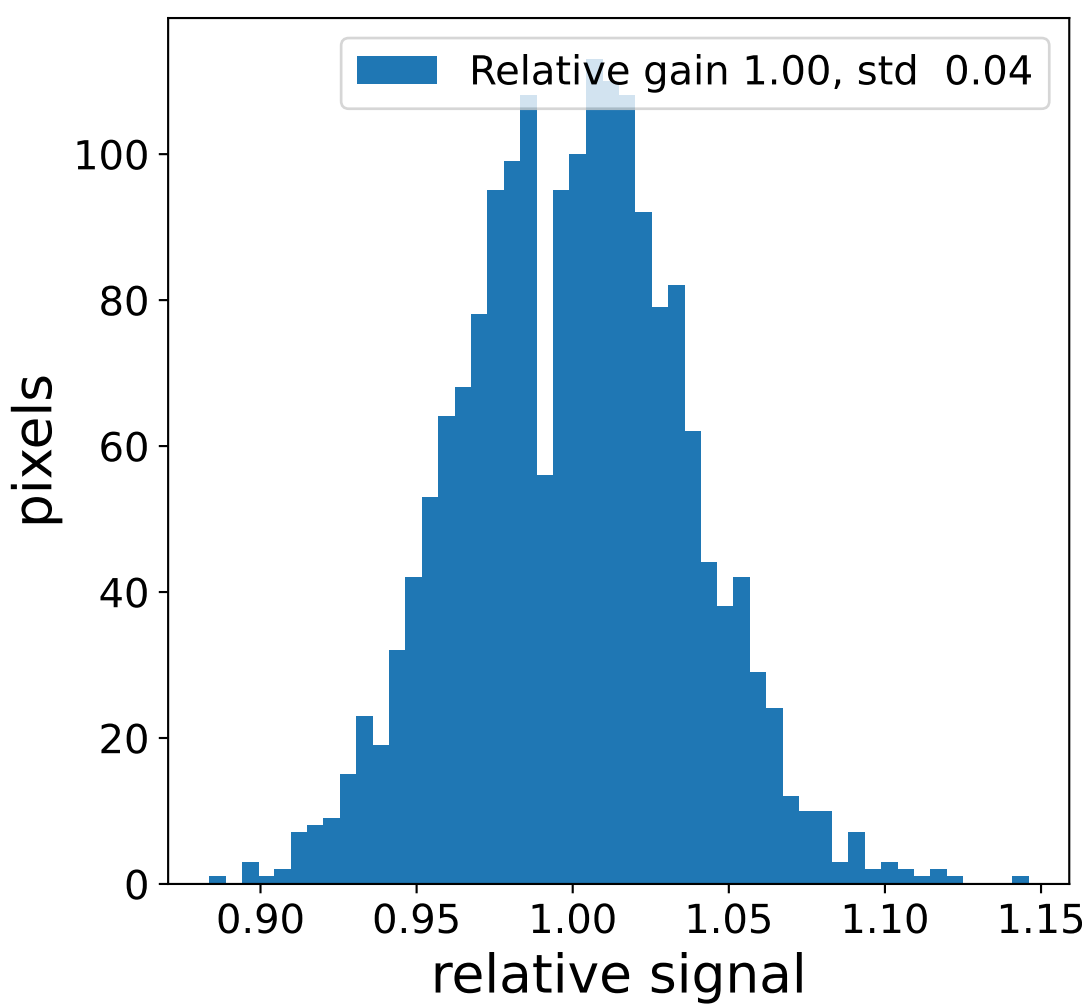

Run 9507

Run 9507

Run 9507 channel: HG

FF sample of 10000 events

pedestal sample of 10000 events

flat-fielded gain [ADC/pe]

Run 9507 channel: LG

FF sample of 10000 events

pedestal sample of 10000 events

flat-fielded gain [ADC/pe]