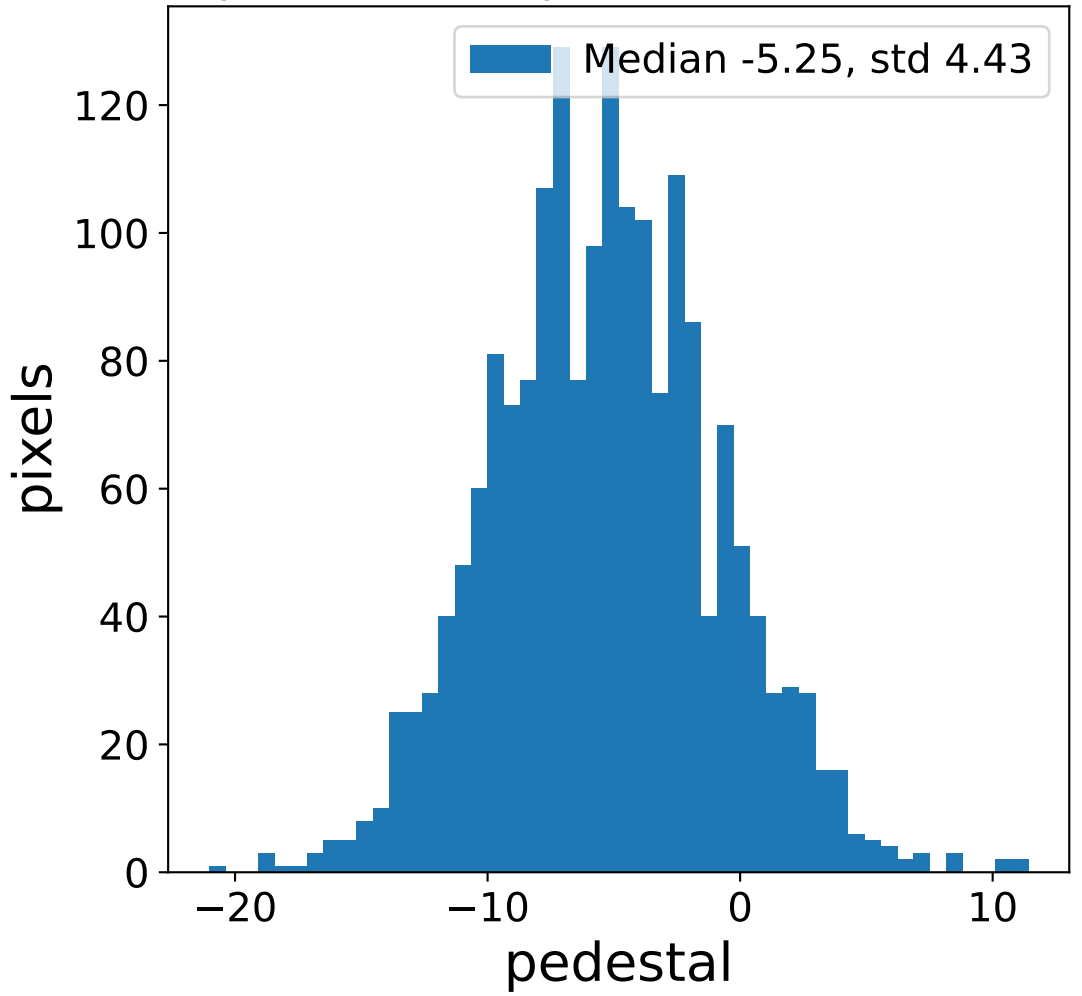

Run 9507

Run 9507

Run 9507 channel: HG

FF sample of 10000 events

pedestal sample of 10000 events

flat-fielded gain [ADC/pe]

Run 9507 channel: LG

FF sample of 10000 events

pedestal sample of 10000 events

flat-fielded gain [ADC/pe]