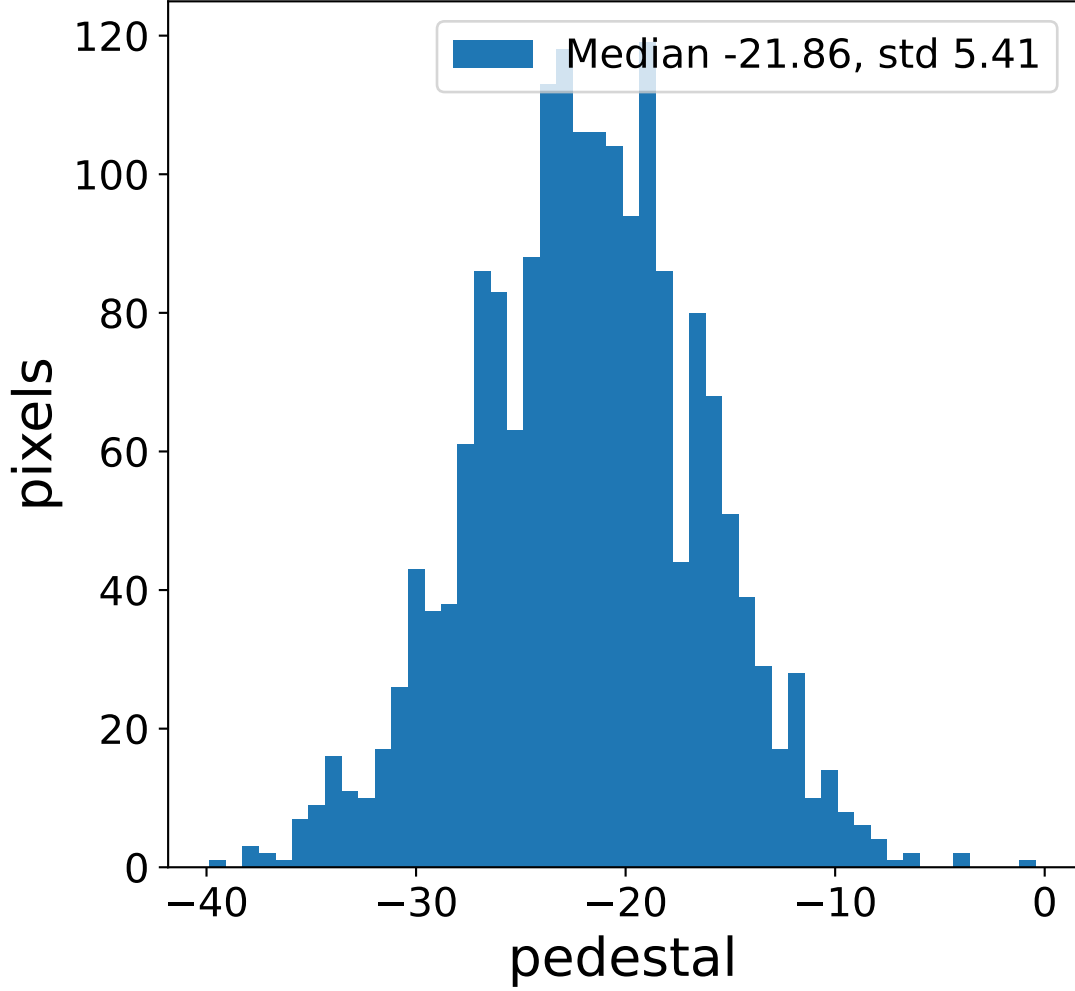

Run 9507

Run 9507

Run 9507 channel: HG

FF sample of 10000 events

pedestal sample of 10000 events

flat-fielded gain [ADC/pe]

Run 9507 channel: LG

FF sample of 10000 events

pedestal sample of 10000 events

flat-fielded gain [ADC/pe]