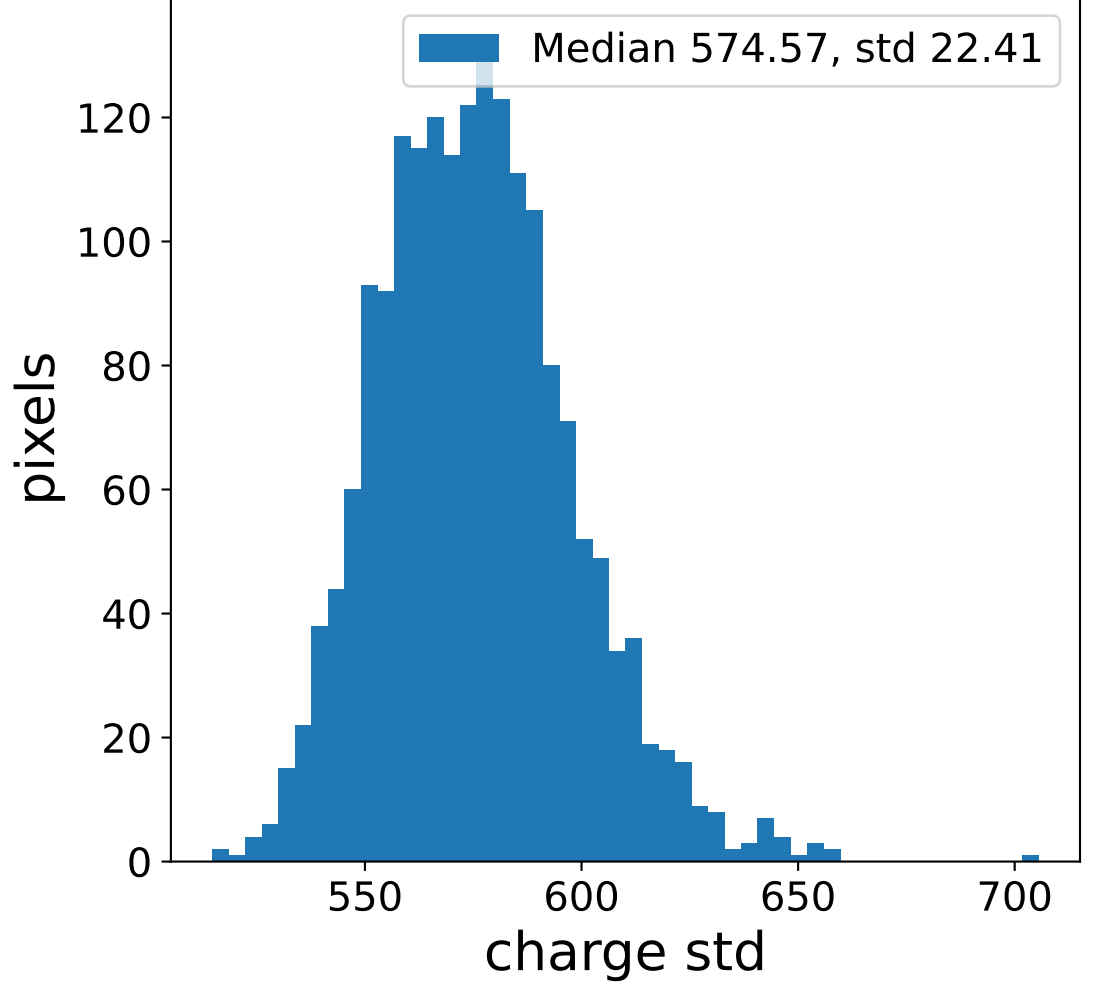

Run 9507

Run 9507

Run 9507 channel: HG

FF sample of 10000 events

pedestal sample of 10000 events

flat-fielded gain [ADC/pe]

Run 9507 channel: LG

FF sample of 10000 events

pedestal sample of 10000 events

flat-fielded gain [ADC/pe]