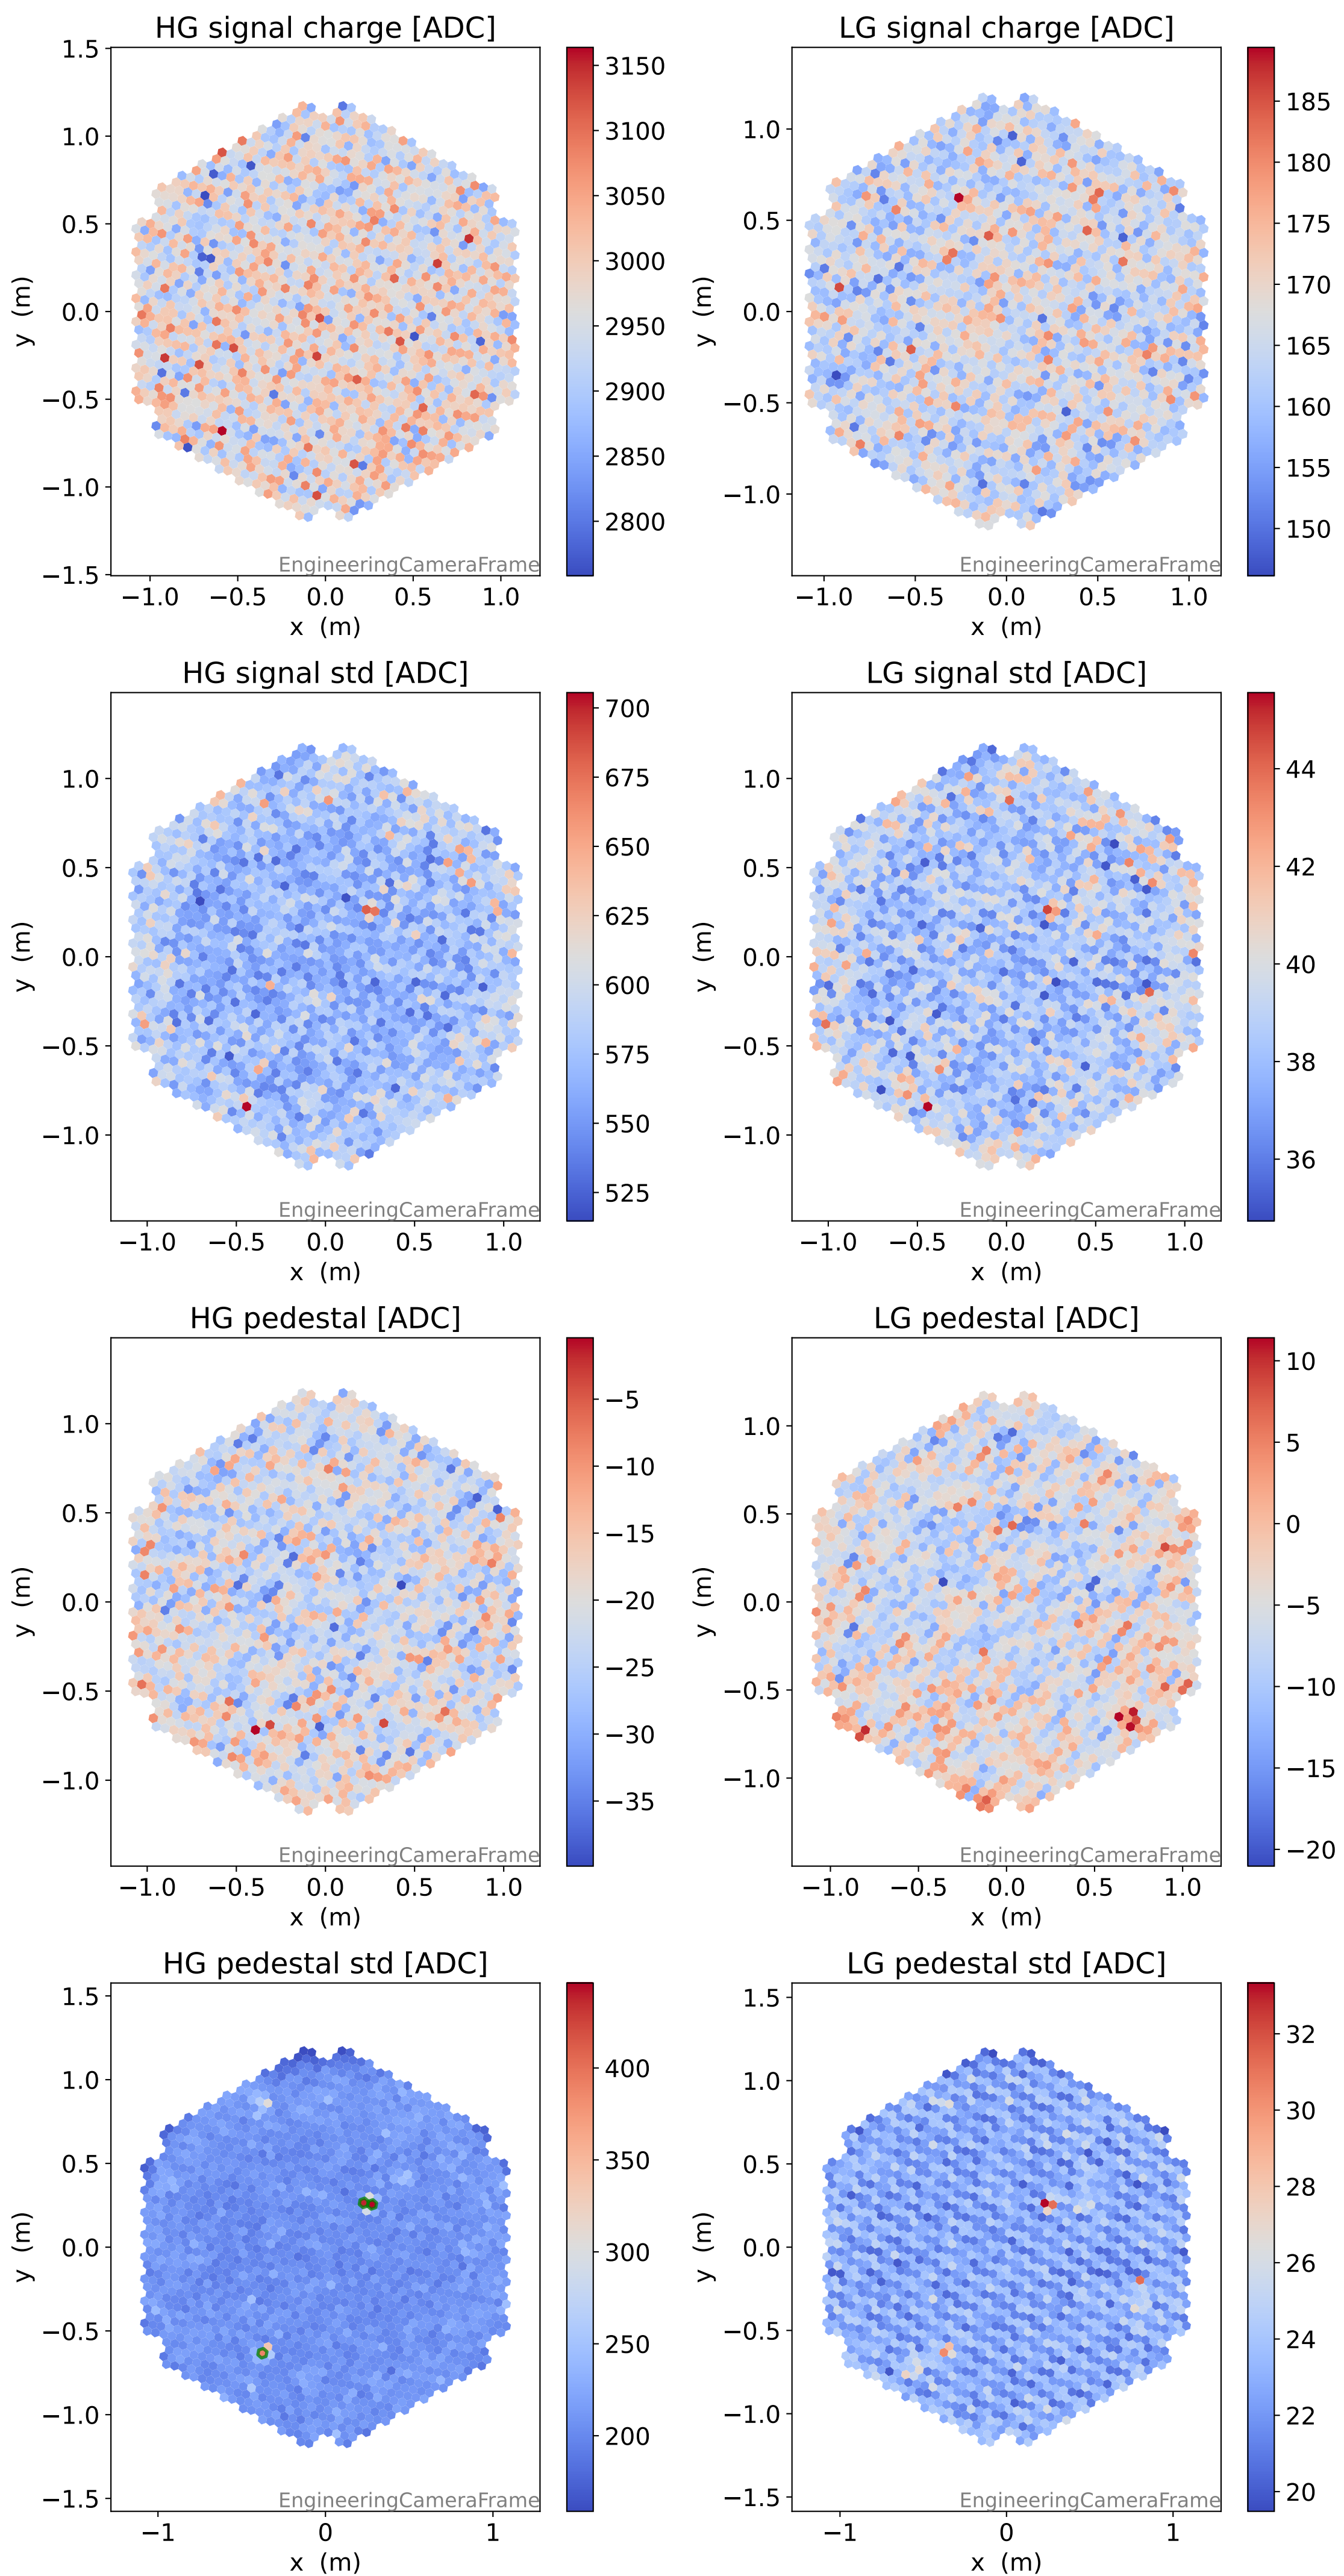

Run 9507

Run 9507

Run 9507 channel: HG

FF sample of 10000 events

pedestal sample of 10000 events

flat-fielded gain [ADC/pe]

Run 9507 channel: LG

FF sample of 10000 events

pedestal sample of 10000 events

flat-fielded gain [ADC/pe]