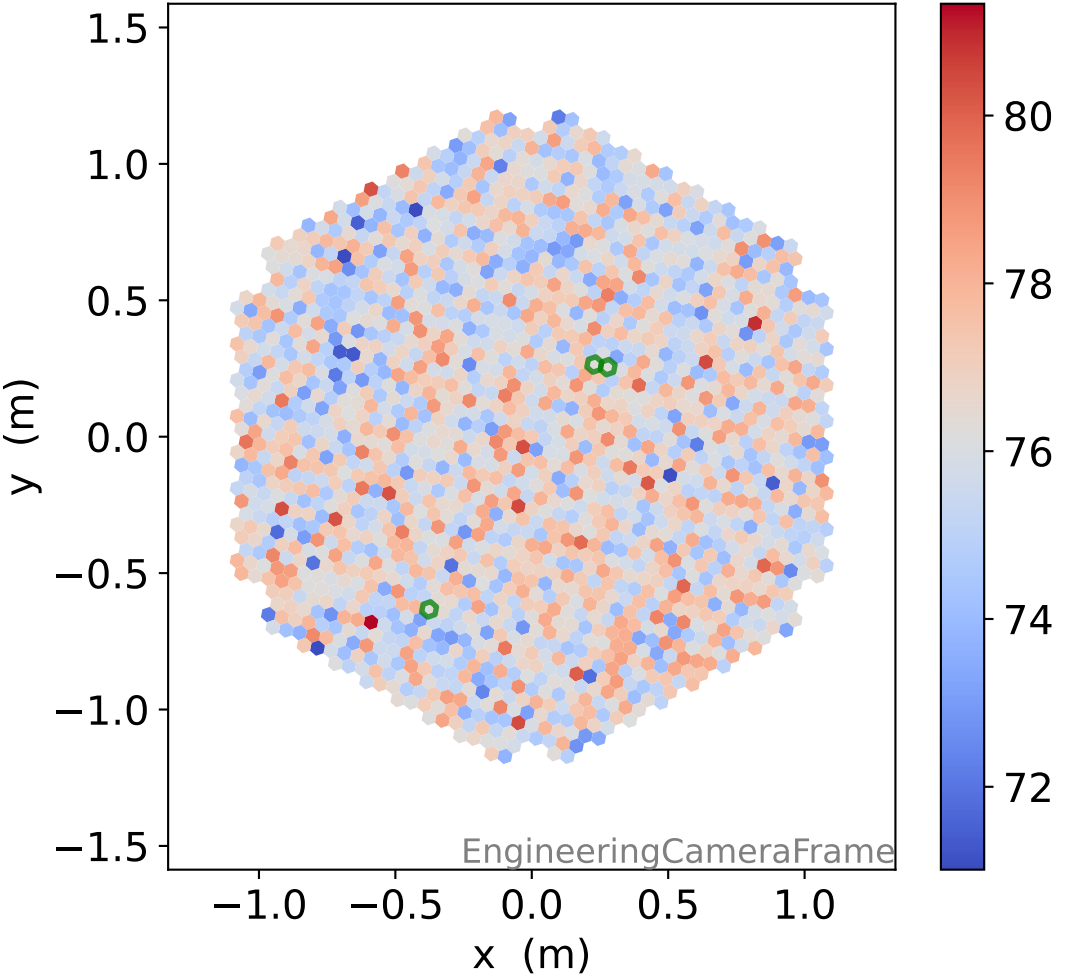

Run 9507

Run 9507

Run 9507 channel: HG

FF sample of 10000 events

pedestal sample of 10000 events

flat-fielded gain [ADC/pe]

Run 9507 channel: LG

FF sample of 10000 events

pedestal sample of 10000 events

flat-fielded gain [ADC/pe]