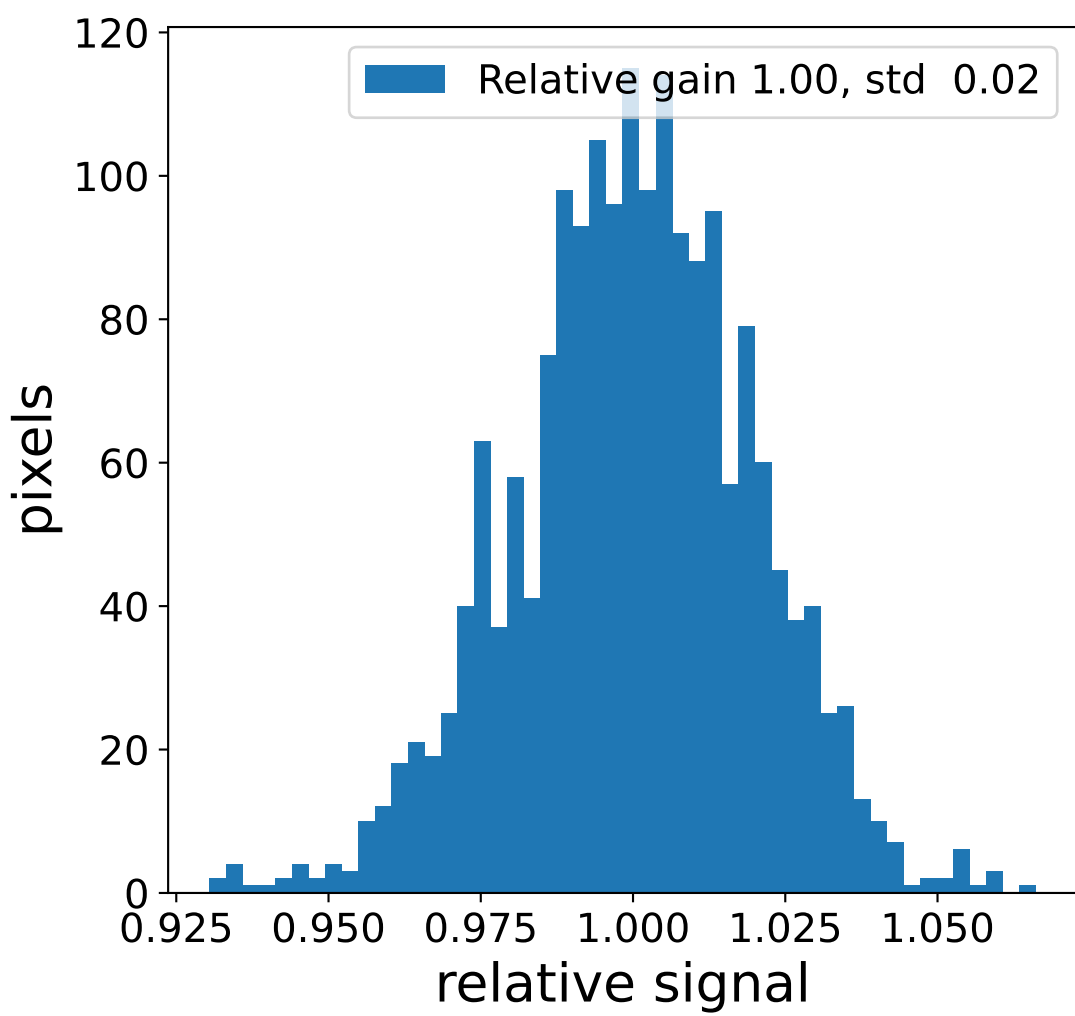

Run 9507

Run 9507

Run 9507 channel: HG

FF sample of 10000 events

pedestal sample of 10000 events

flat-fielded gain [ADC/pe]

Run 9507 channel: LG

FF sample of 10000 events

pedestal sample of 10000 events

flat-fielded gain [ADC/pe]