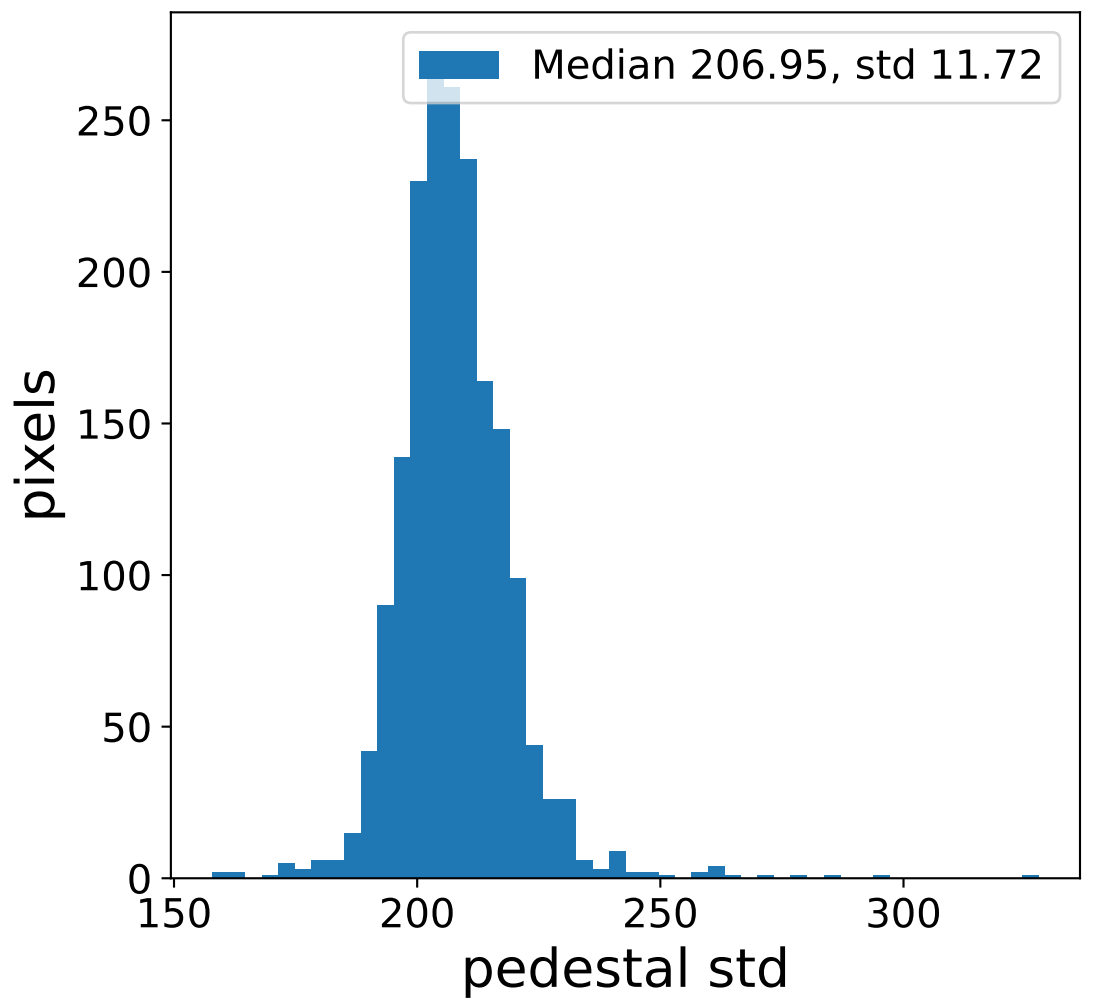

Run 9507

Run 9507

Run 9507 channel: HG

FF sample of 10000 events

pedestal sample of 10000 events

flat-fielded gain [ADC/pe]

Run 9507 channel: LG

FF sample of 10000 events

pedestal sample of 10000 events

flat-fielded gain [ADC/pe]