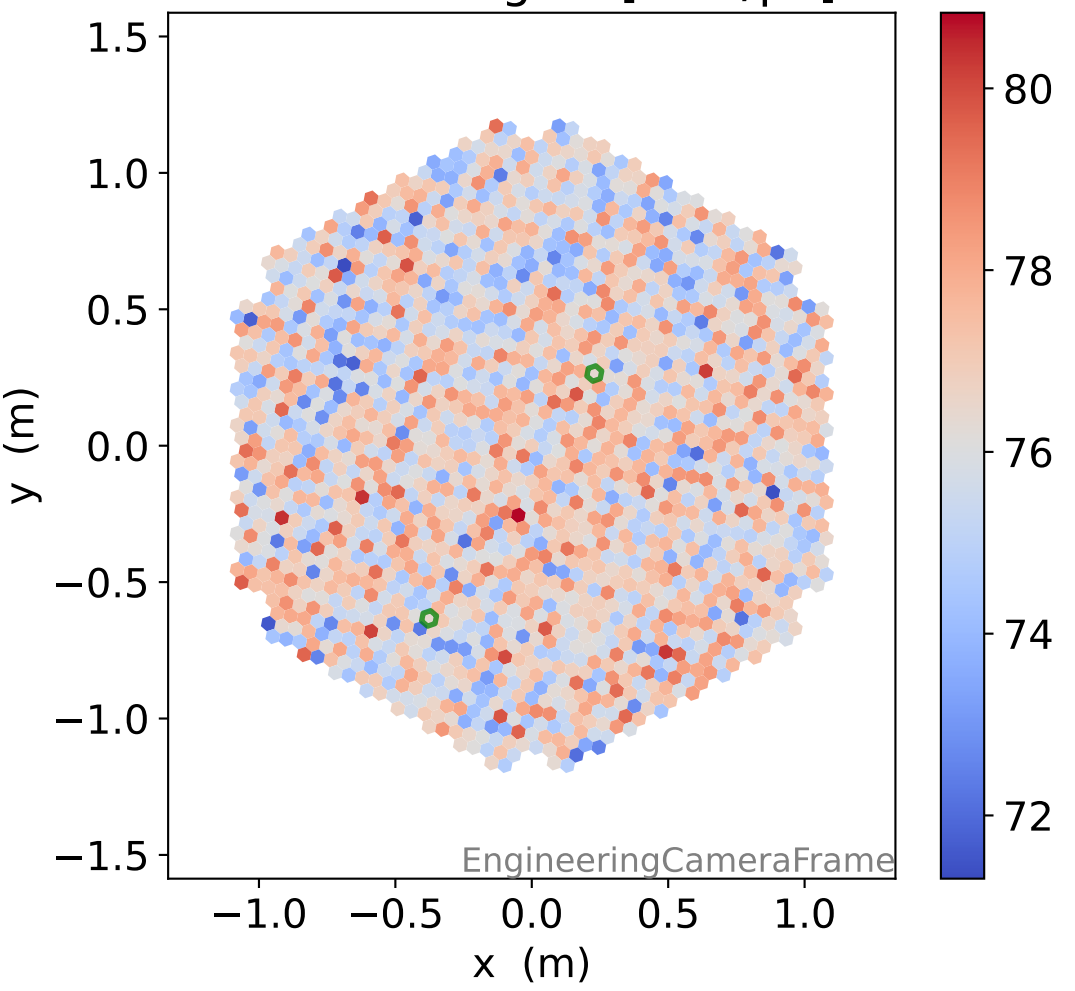

Run 9507

Run 9507

Run 9507 channel: HG

FF sample of 10000 events

pedestal sample of 10000 events

flat-fielded gain [ADC/pe]

Run 9507 channel: LG

FF sample of 10000 events

pedestal sample of 10000 events

flat-fielded gain [ADC/pe]