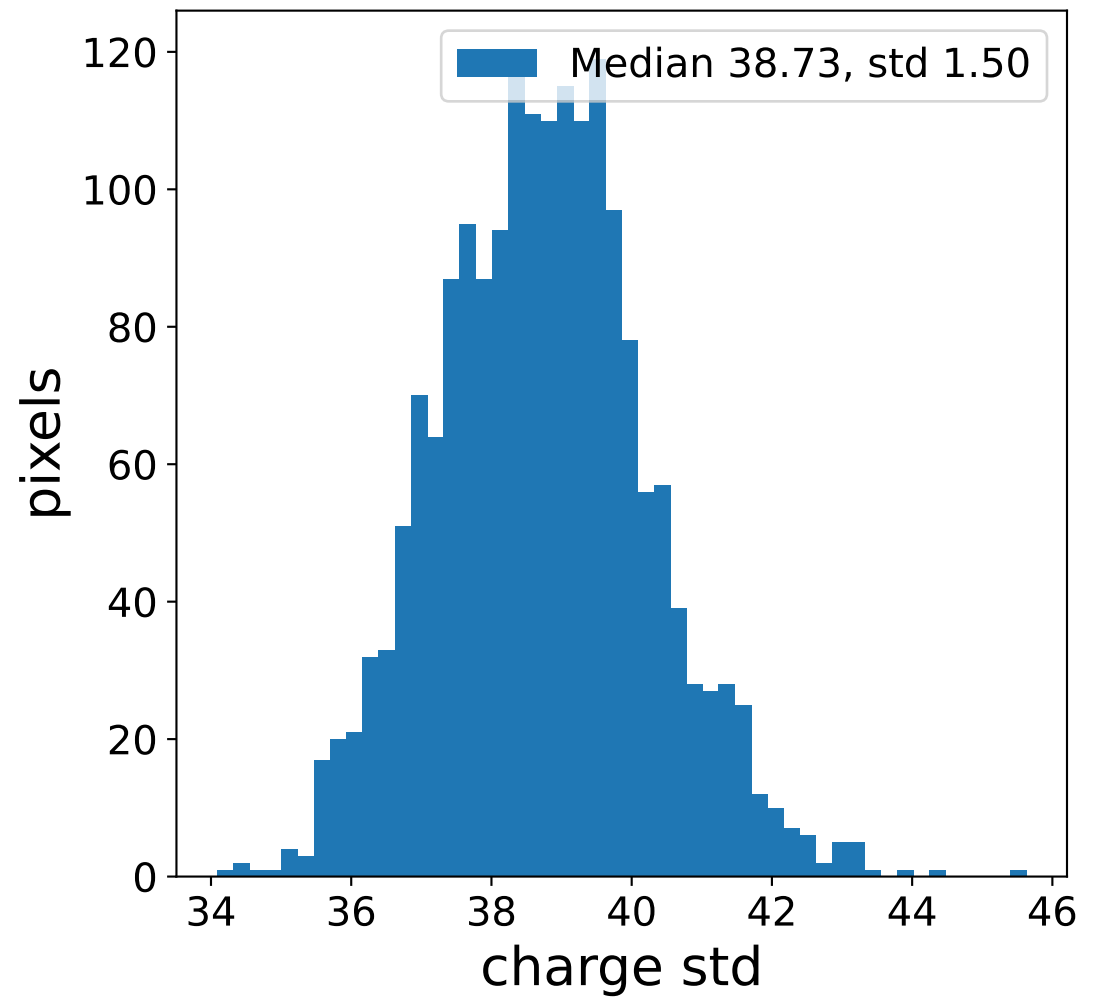

Run 9507

Run 9507

Run 9507 channel: HG

FF sample of 10000 events

pedestal sample of 10000 events

flat-fielded gain [ADC/pe]

Run 9507 channel: LG

FF sample of 10000 events

pedestal sample of 10000 events

flat-fielded gain [ADC/pe]