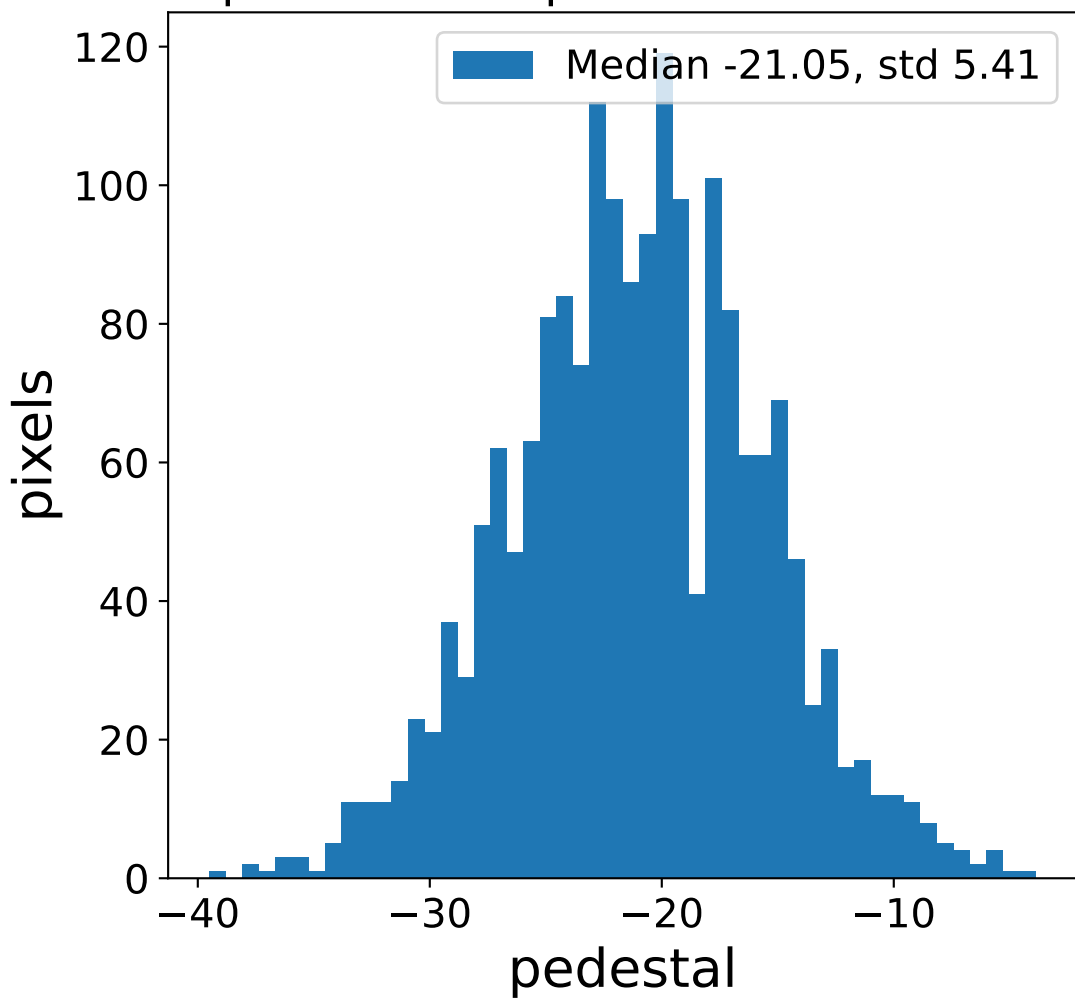

Run 9507

Run 9507

Run 9507 channel: HG

FF sample of 10000 events

pedestal sample of 10000 events

flat-fielded gain [ADC/pe]

Run 9507 channel: LG

FF sample of 10000 events

pedestal sample of 10000 events

flat-fielded gain [ADC/pe]