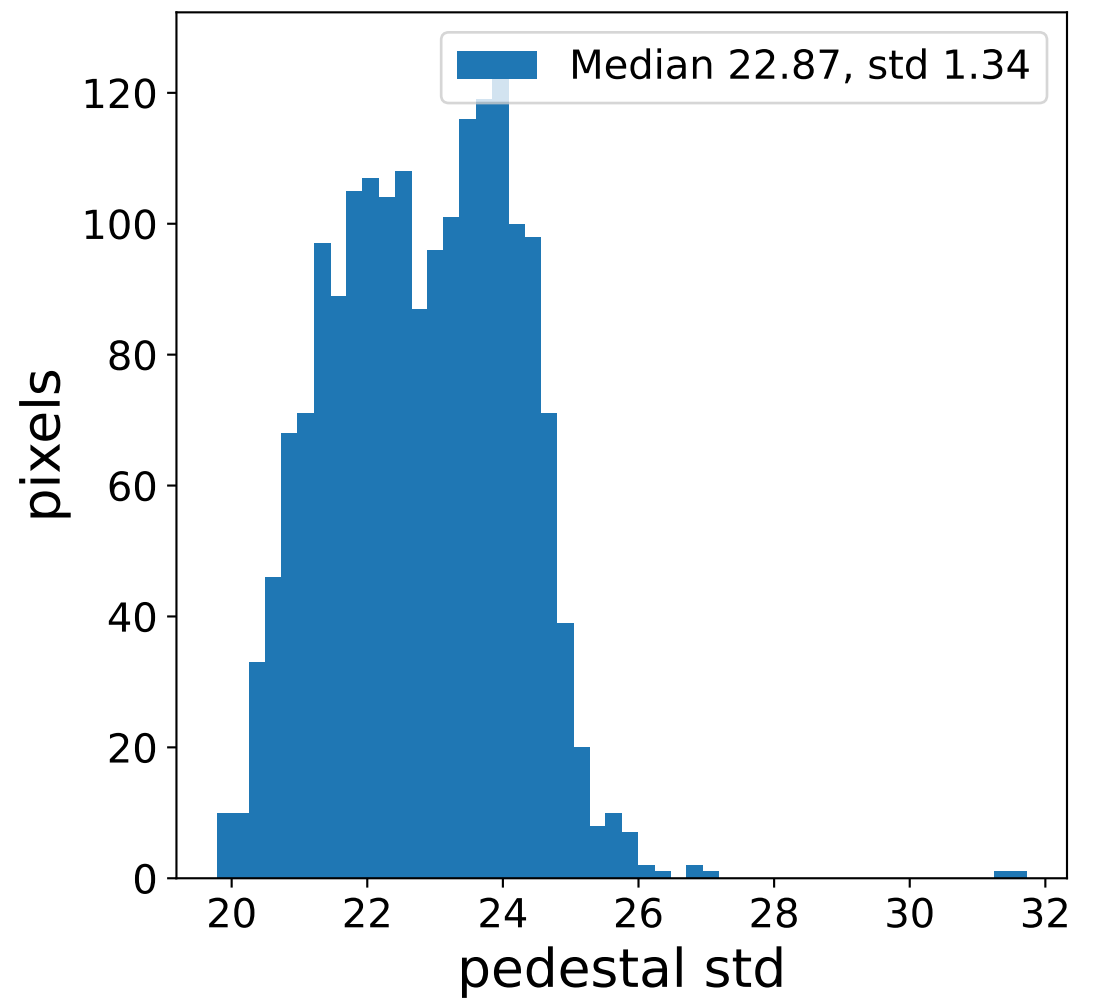

Run 9507

Run 9507

Run 9507 channel: HG

FF sample of 10000 events

pedestal sample of 10000 events

flat-fielded gain [ADC/pe]

Run 9507 channel: LG

FF sample of 10000 events

pedestal sample of 10000 events

flat-fielded gain [ADC/pe]