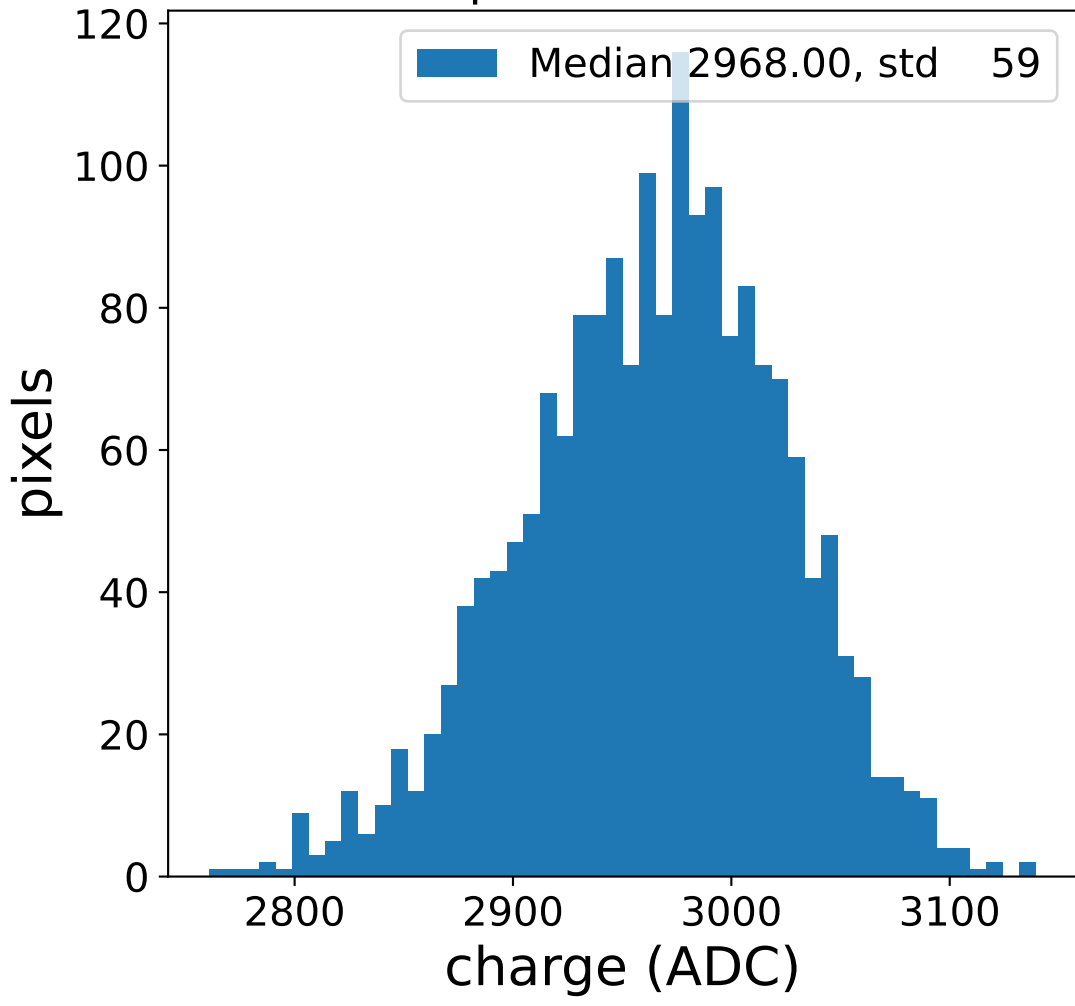

Run 9507

Run 9507

Run 9507 channel: HG

FF sample of 10000 events

pedestal sample of 10000 events

flat-fielded gain [ADC/pe]

Run 9507 channel: LG

FF sample of 10000 events

pedestal sample of 10000 events

flat-fielded gain [ADC/pe]