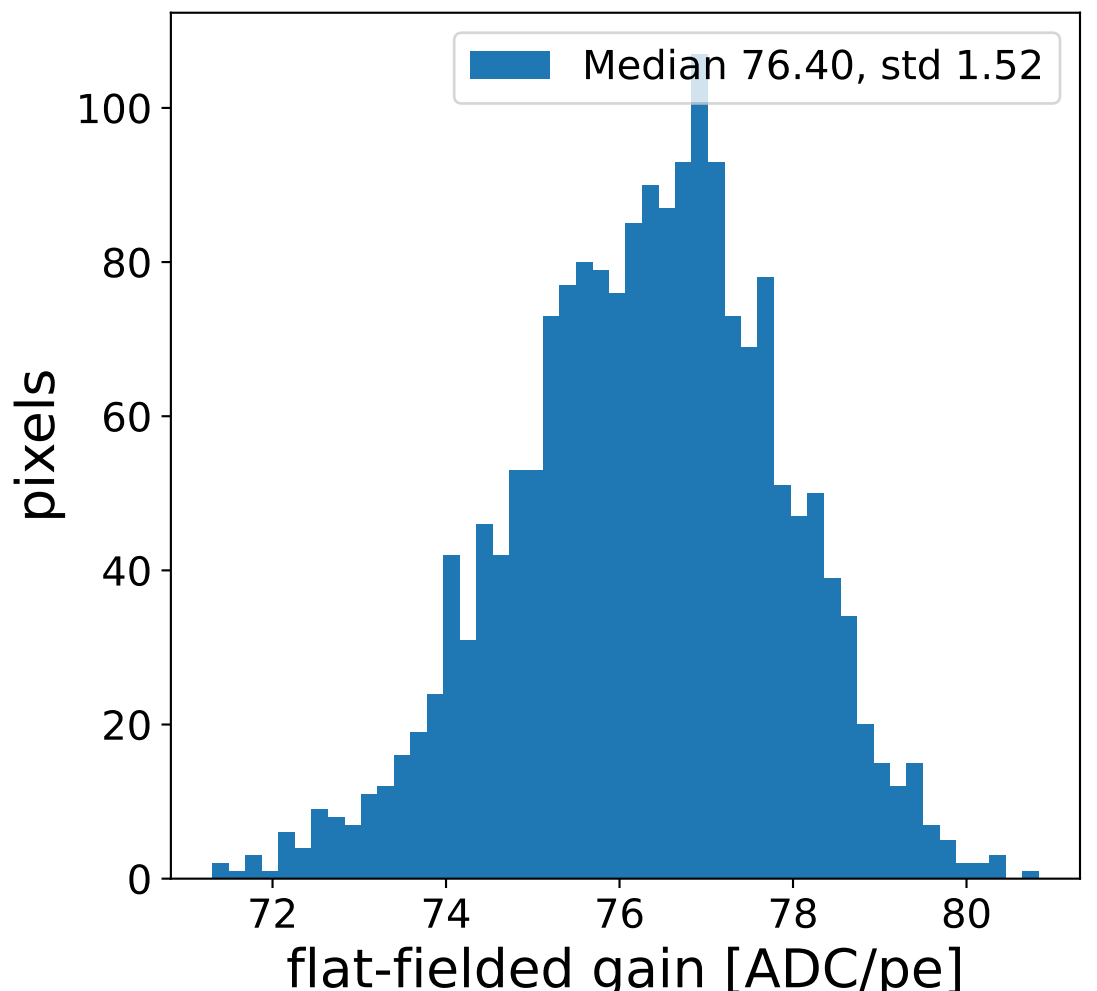

Run 9507

Run 9507

Run 9507 channel: HG

FF sample of 10000 events

pedestal sample of 10000 events

flat-fielded gain [ADC/pe]

Run 9507 channel: LG

FF sample of 10000 events

pedestal sample of 10000 events

flat-fielded gain [ADC/pe]