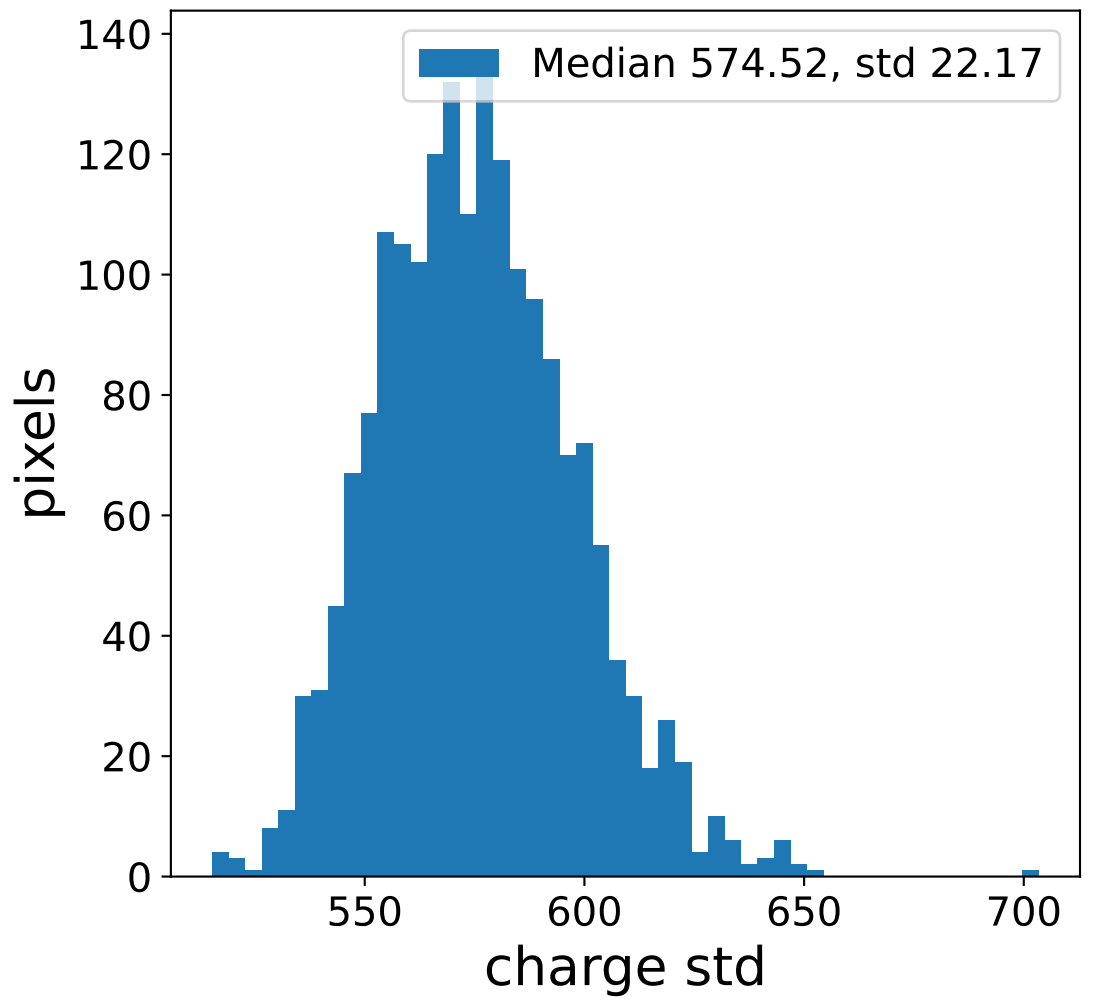

Run 9507

Run 9507

Run 9507 channel: HG

FF sample of 10000 events

pedestal sample of 10000 events

flat-fielded gain [ADC/pe]

Run 9507 channel: LG

FF sample of 10000 events

pedestal sample of 10000 events

flat-fielded gain [ADC/pe]