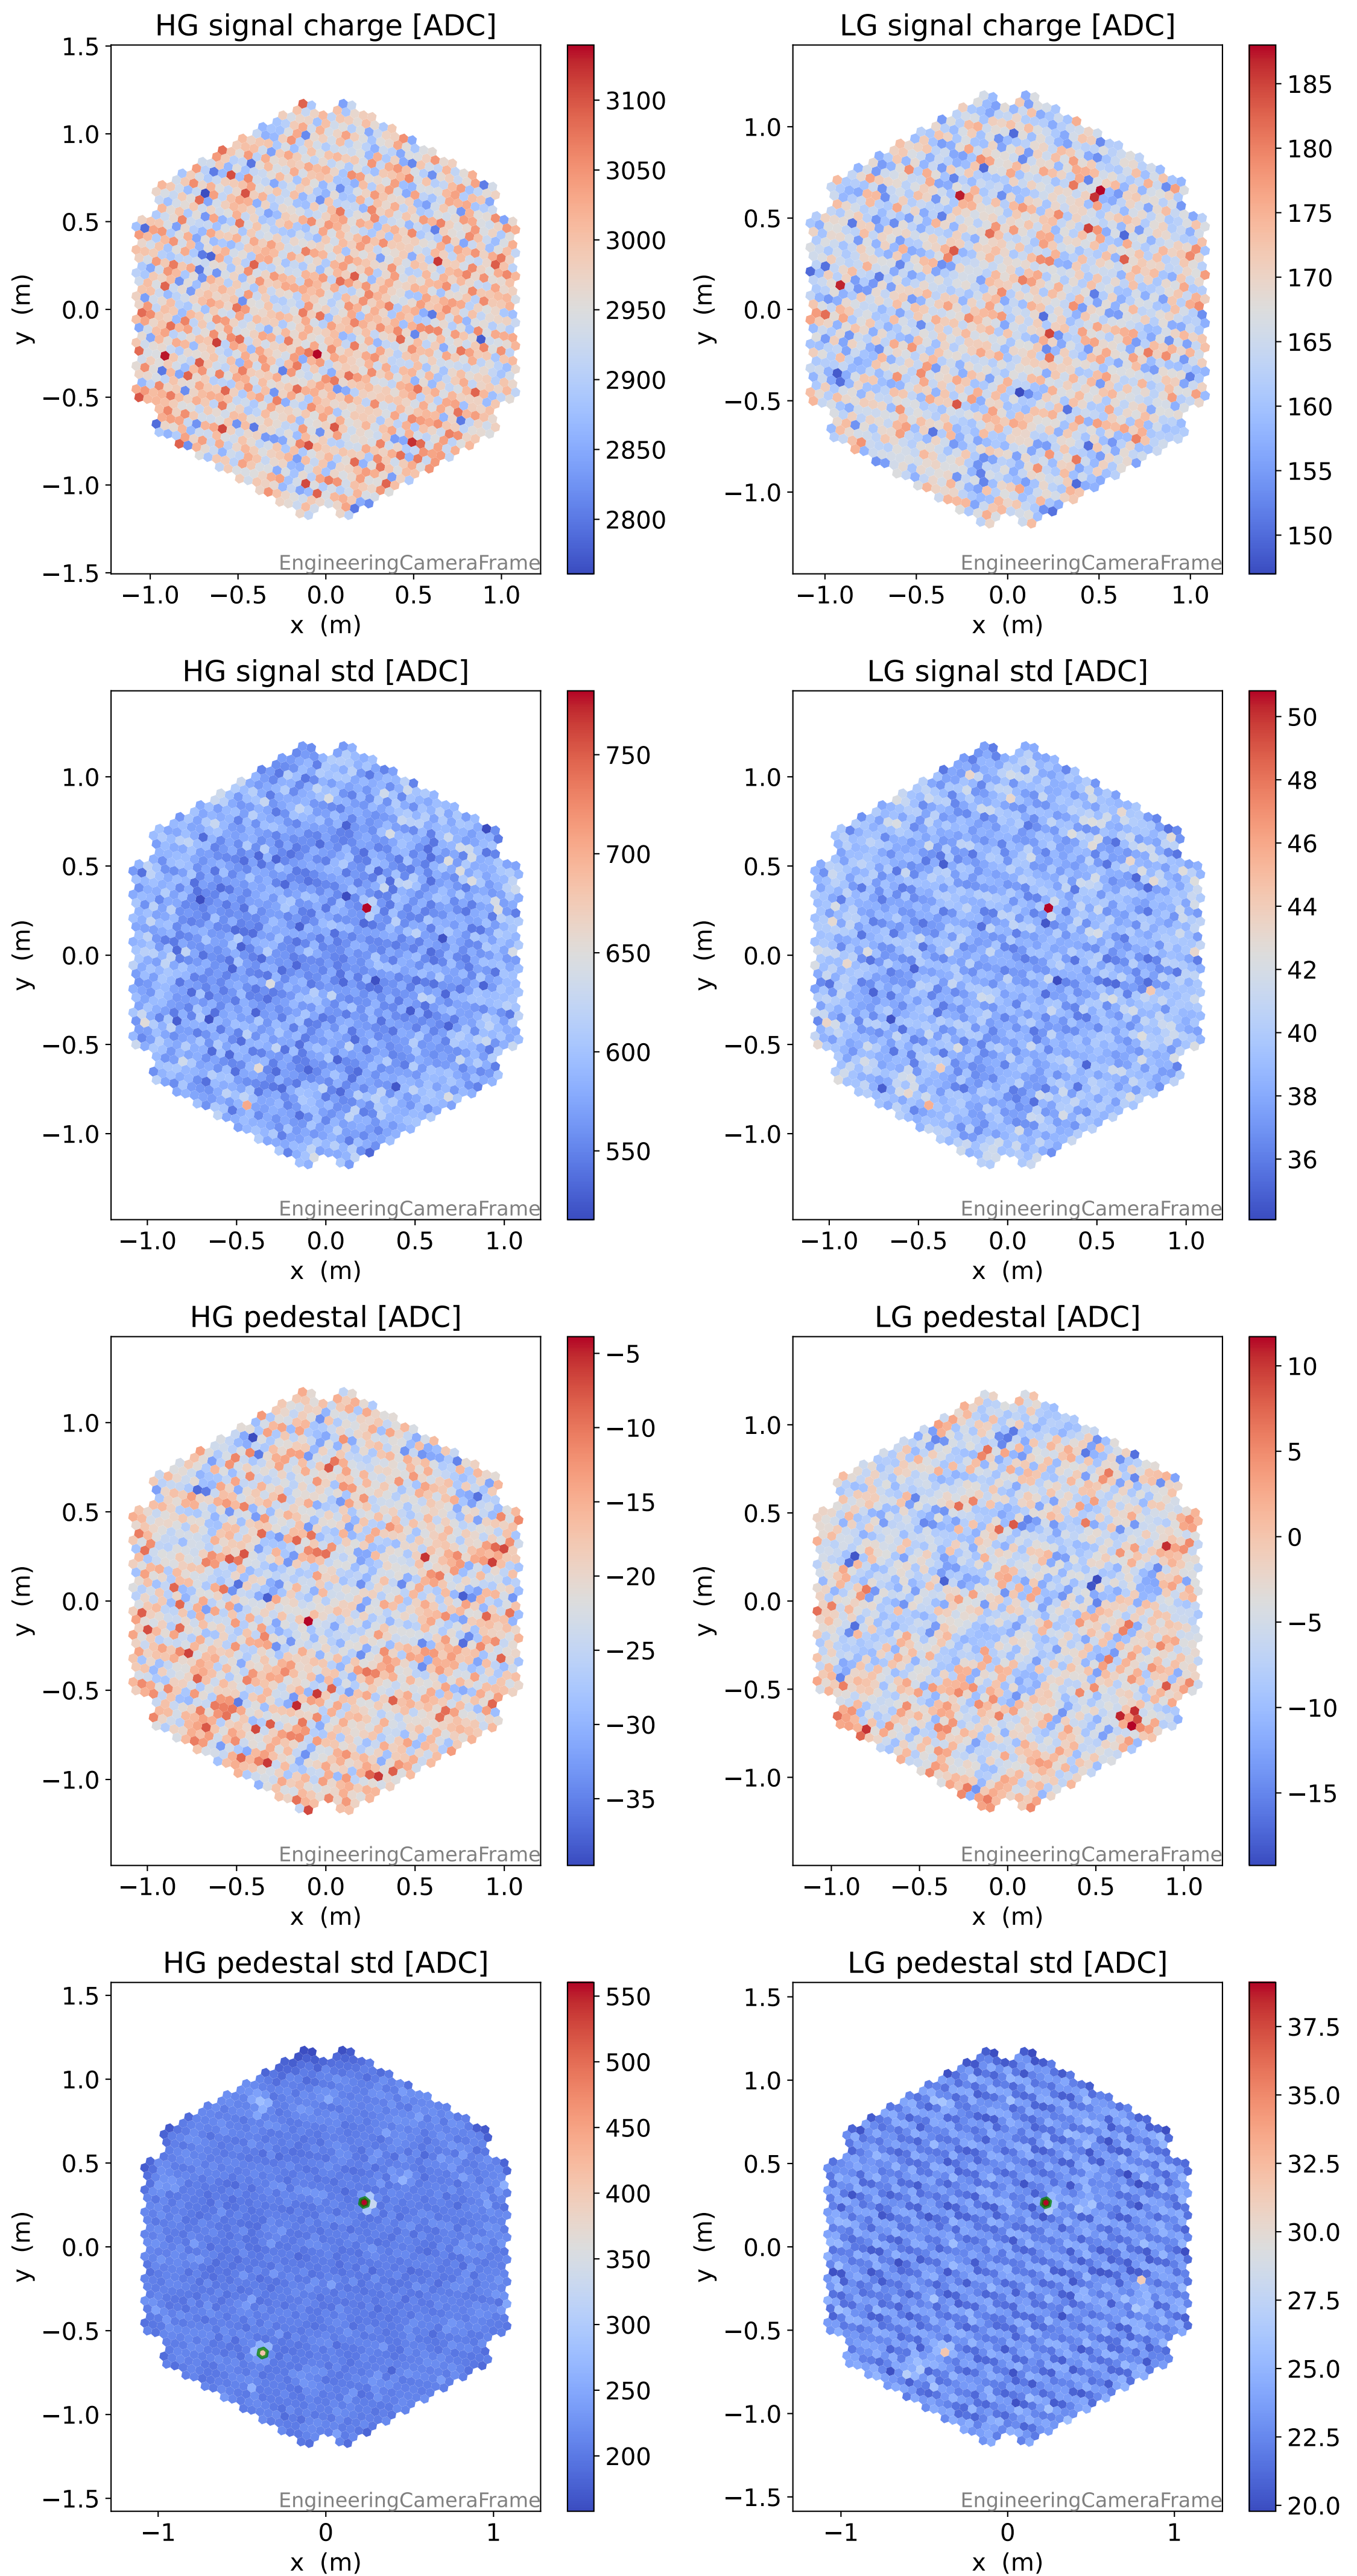

Run 9507

Run 9507

Run 9507 channel: HG

FF sample of 10000 events

pedestal sample of 10000 events

flat-fielded gain [ADC/pe]

Run 9507 channel: LG

FF sample of 10000 events

pedestal sample of 10000 events

flat-fielded gain [ADC/pe]