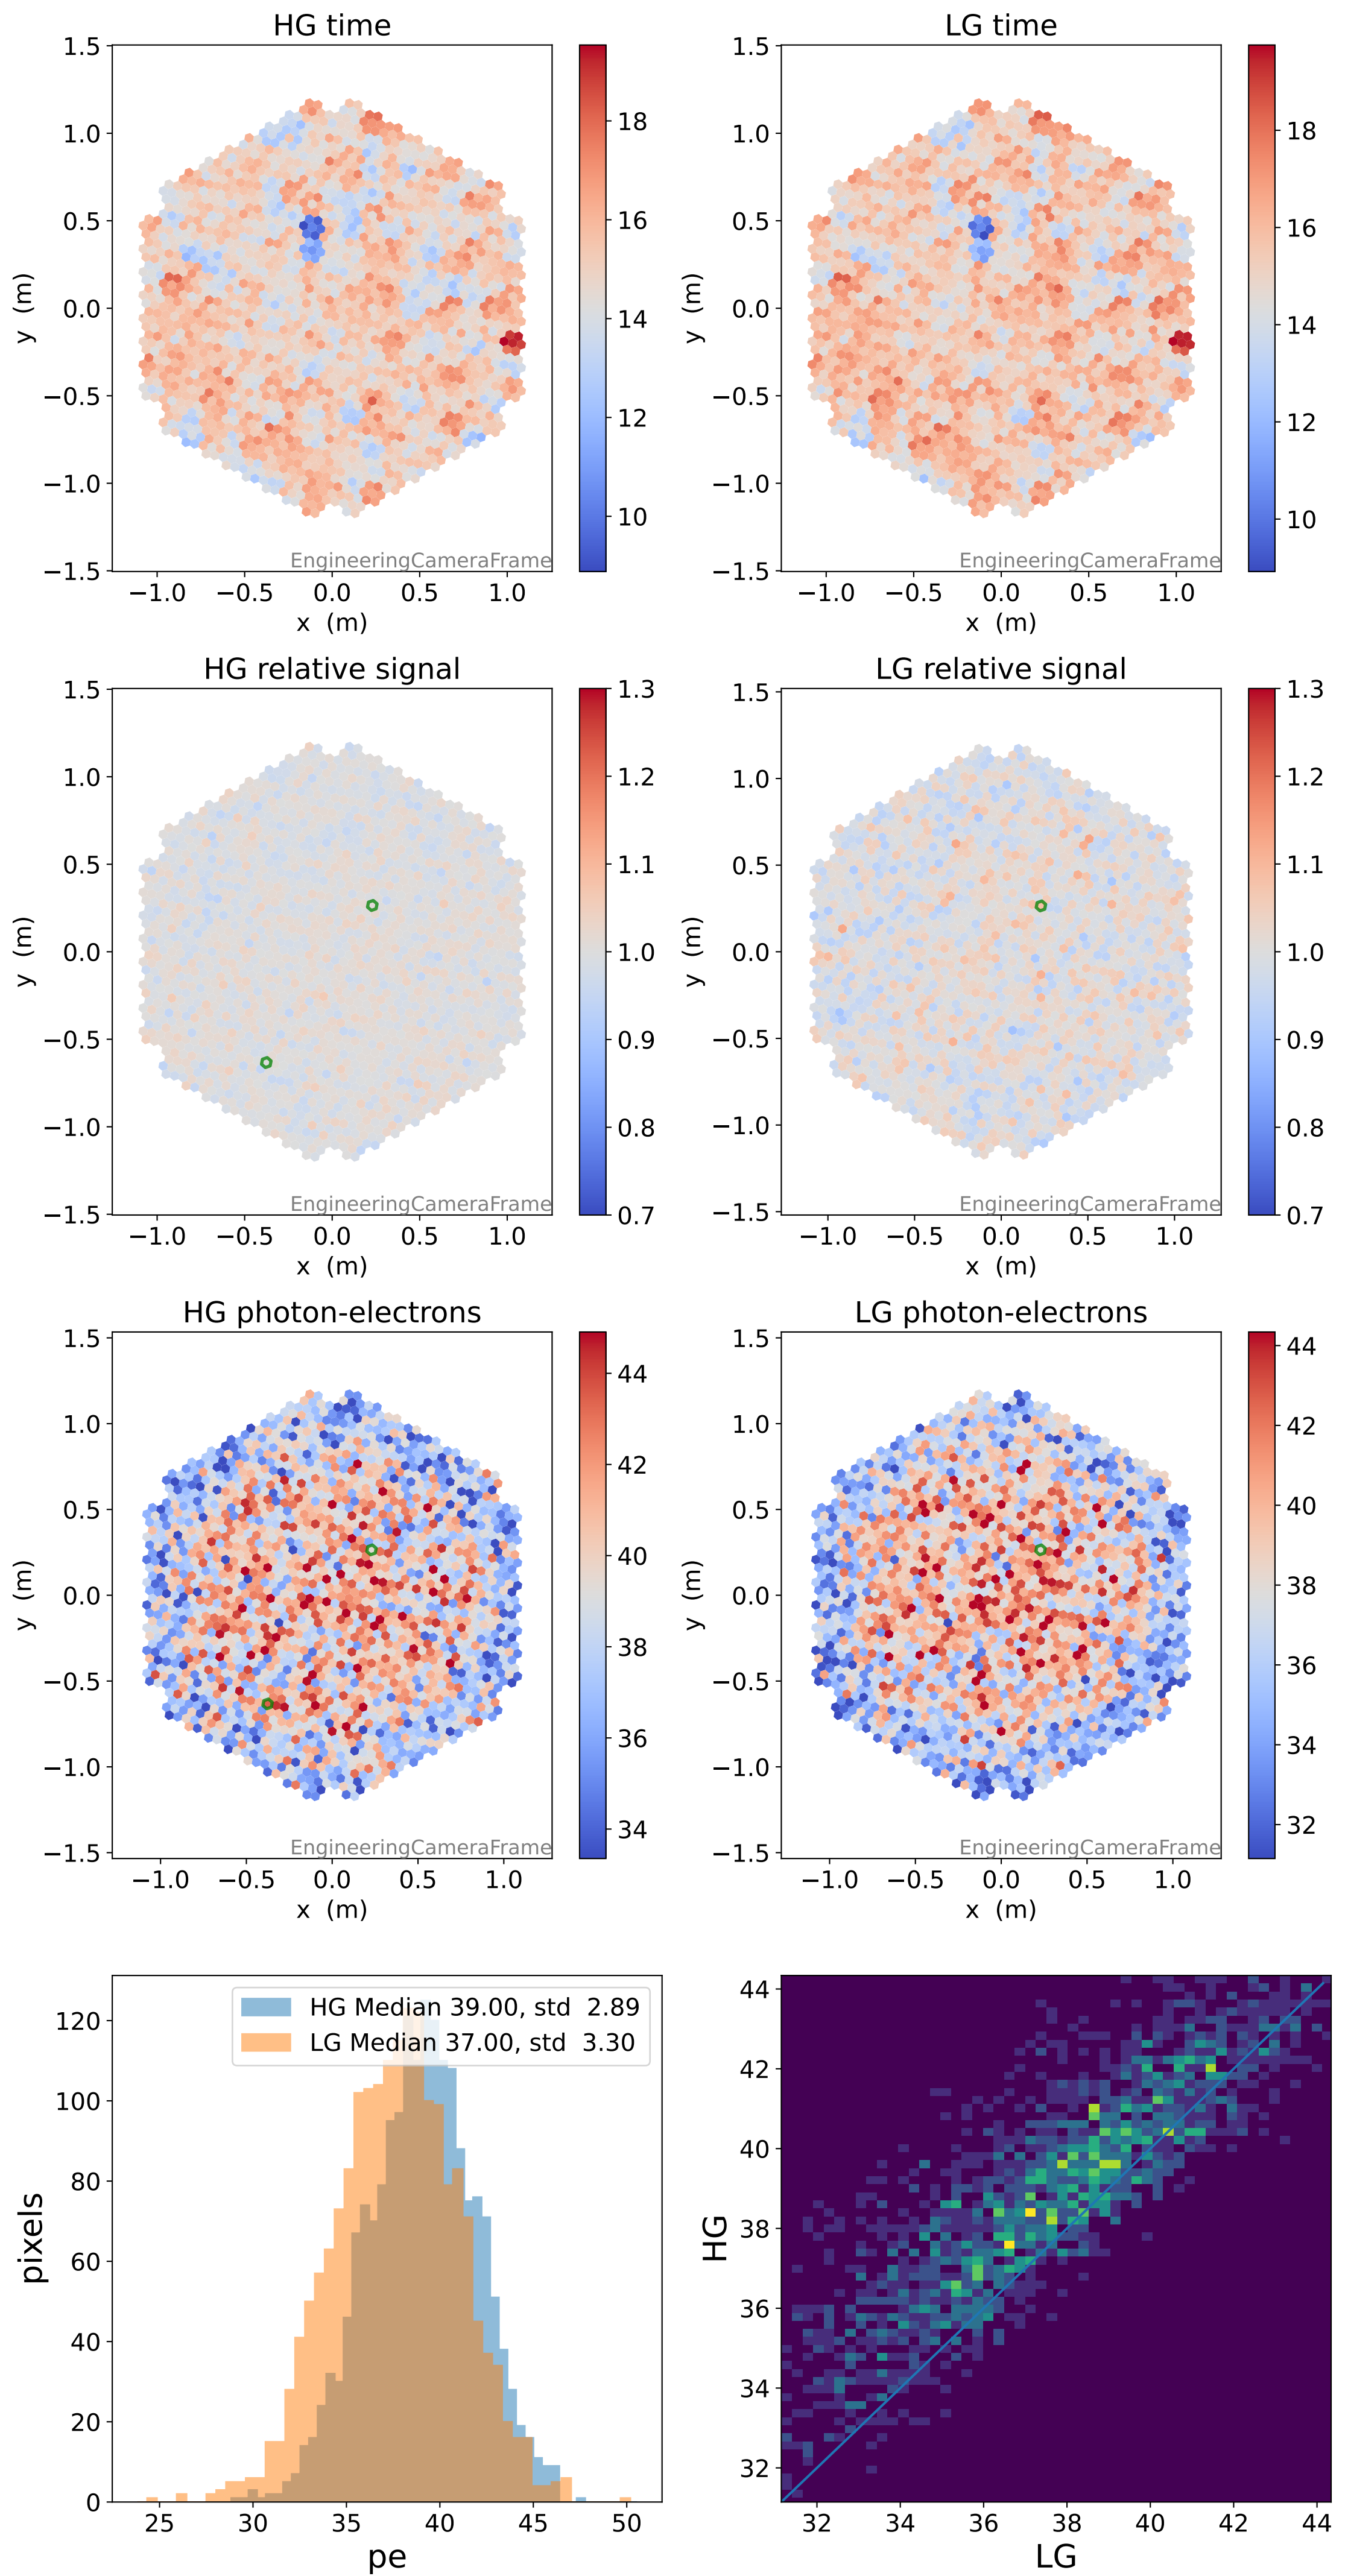

Run 9507

Run 9507

Run 9507 channel: HG

FF sample of 10000 events

pedestal sample of 10000 events

flat-fielded gain [ADC/pe]

Run 9507 channel: LG

FF sample of 10000 events

pedestal sample of 10000 events

flat-fielded gain [ADC/pe]