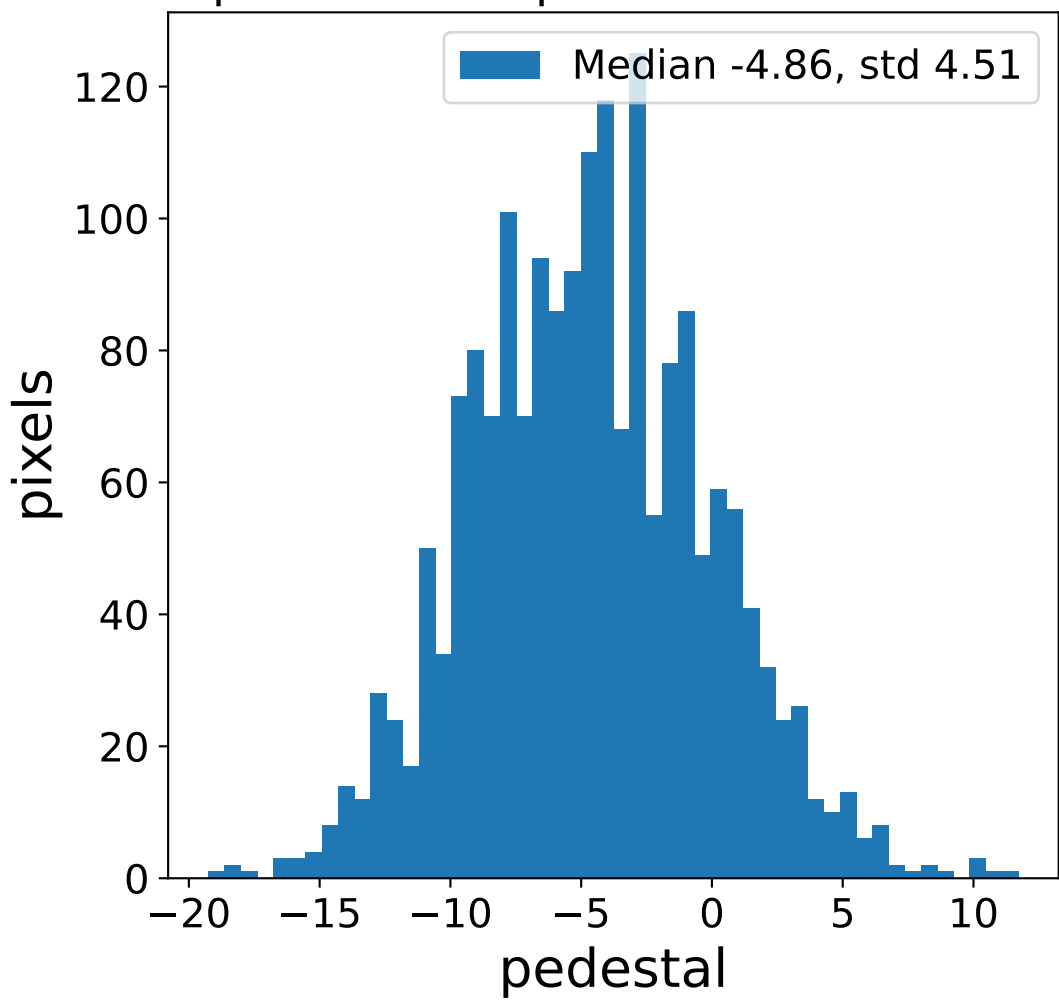

Run 9507

Run 9507

Run 9507 channel: HG

FF sample of 10000 events

pedestal sample of 10000 events

flat-fielded gain [ADC/pe]

Run 9507 channel: LG

FF sample of 10000 events

pedestal sample of 10000 events

flat-fielded gain [ADC/pe]