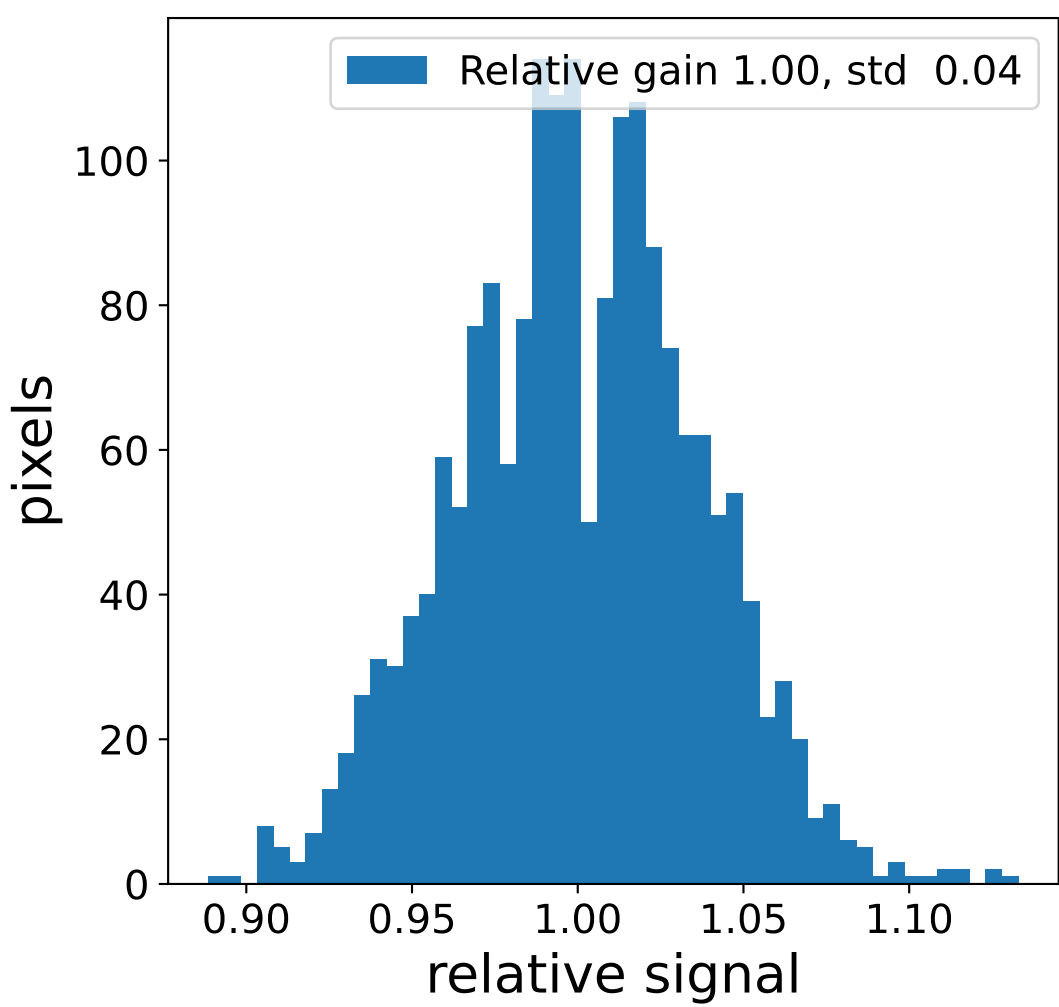

Run 9507

Run 9507

Run 9507 channel: HG

FF sample of 10000 events

pedestal sample of 10000 events

flat-fielded gain [ADC/pe]

Run 9507 channel: LG

FF sample of 10000 events

pedestal sample of 10000 events

flat-fielded gain [ADC/pe]