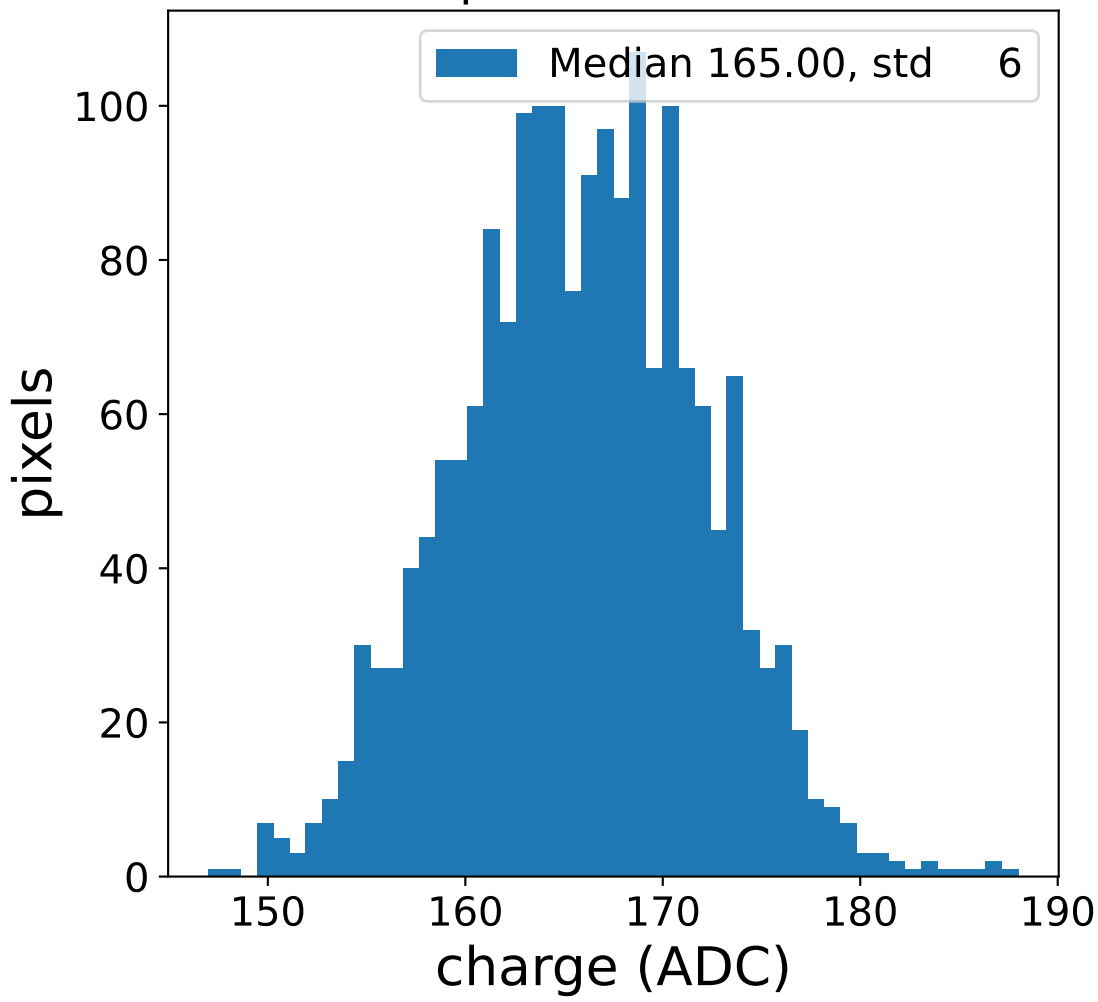

Run 9507

Run 9507

Run 9507 channel: HG

FF sample of 10000 events

pedestal sample of 10000 events

flat-fielded gain [ADC/pe]

Run 9507 channel: LG

FF sample of 10000 events

pedestal sample of 10000 events

flat-fielded gain [ADC/pe]