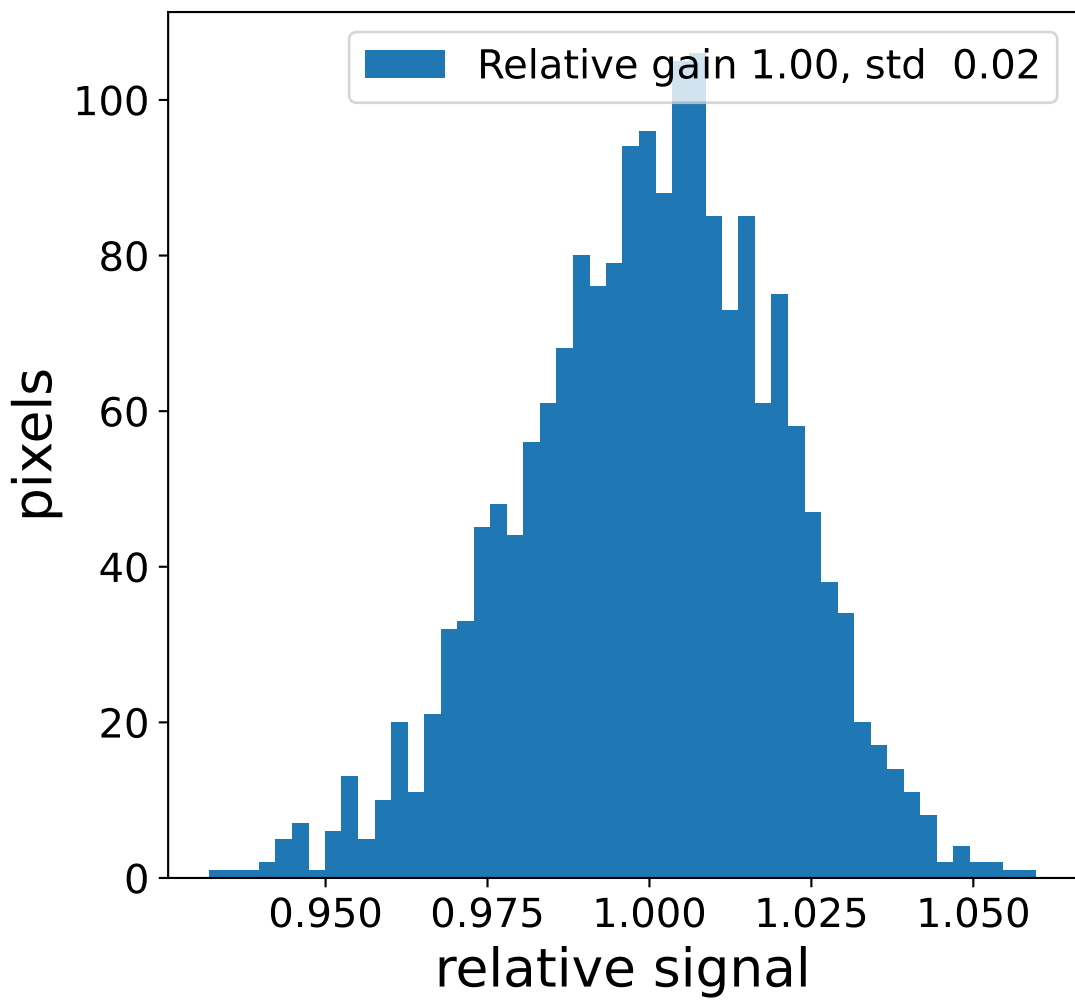

Run 9507

Run 9507

Run 9507 channel: HG

FF sample of 10000 events

pedestal sample of 10000 events

flat-fielded gain [ADC/pe]

Run 9507 channel: LG

FF sample of 10000 events

pedestal sample of 10000 events

flat-fielded gain [ADC/pe]