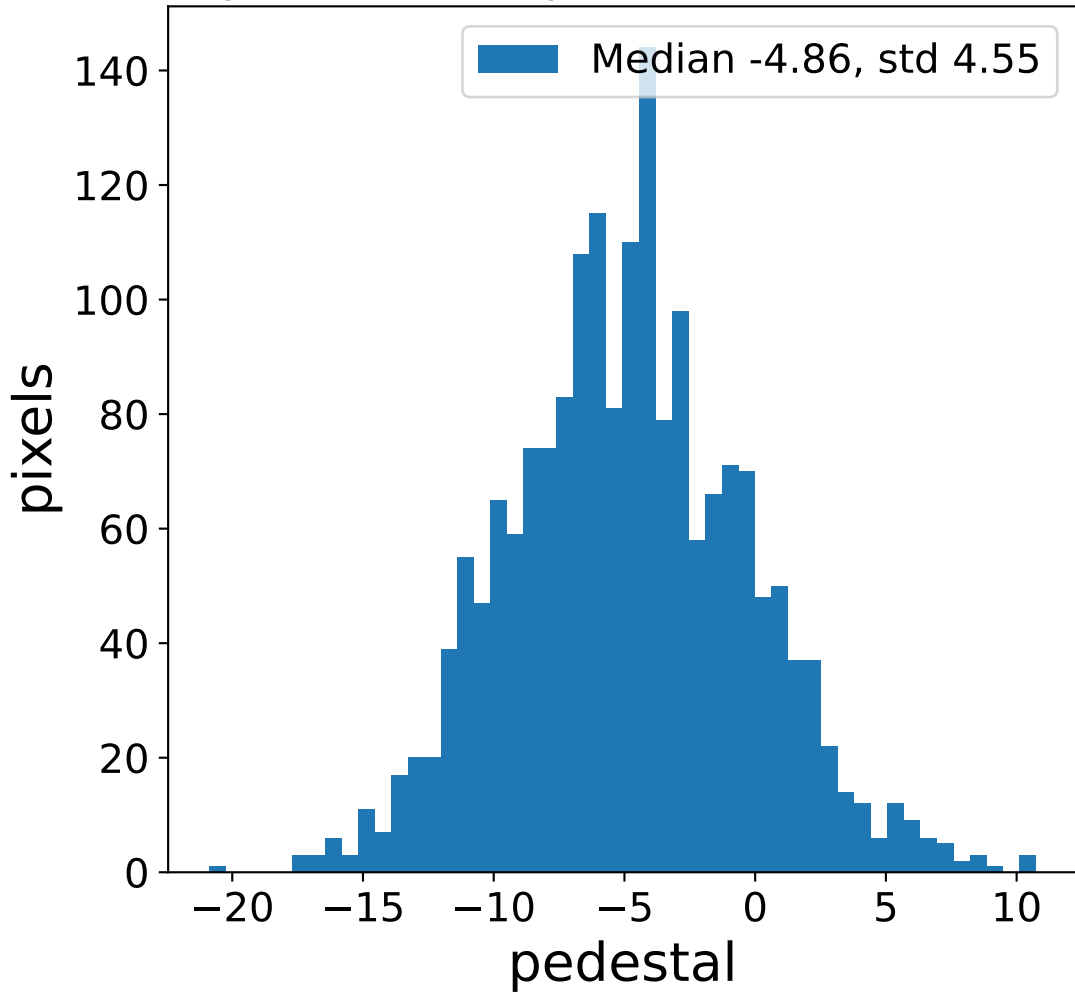

Run 9508

Run 9508

Run 9508 channel: HG

FF sample of 10000 events

pedestal sample of 10000 events

flat-fielded gain [ADC/pe]

Run 9508 channel: LG

FF sample of 10000 events

pedestal sample of 10000 events

flat-fielded gain [ADC/pe]