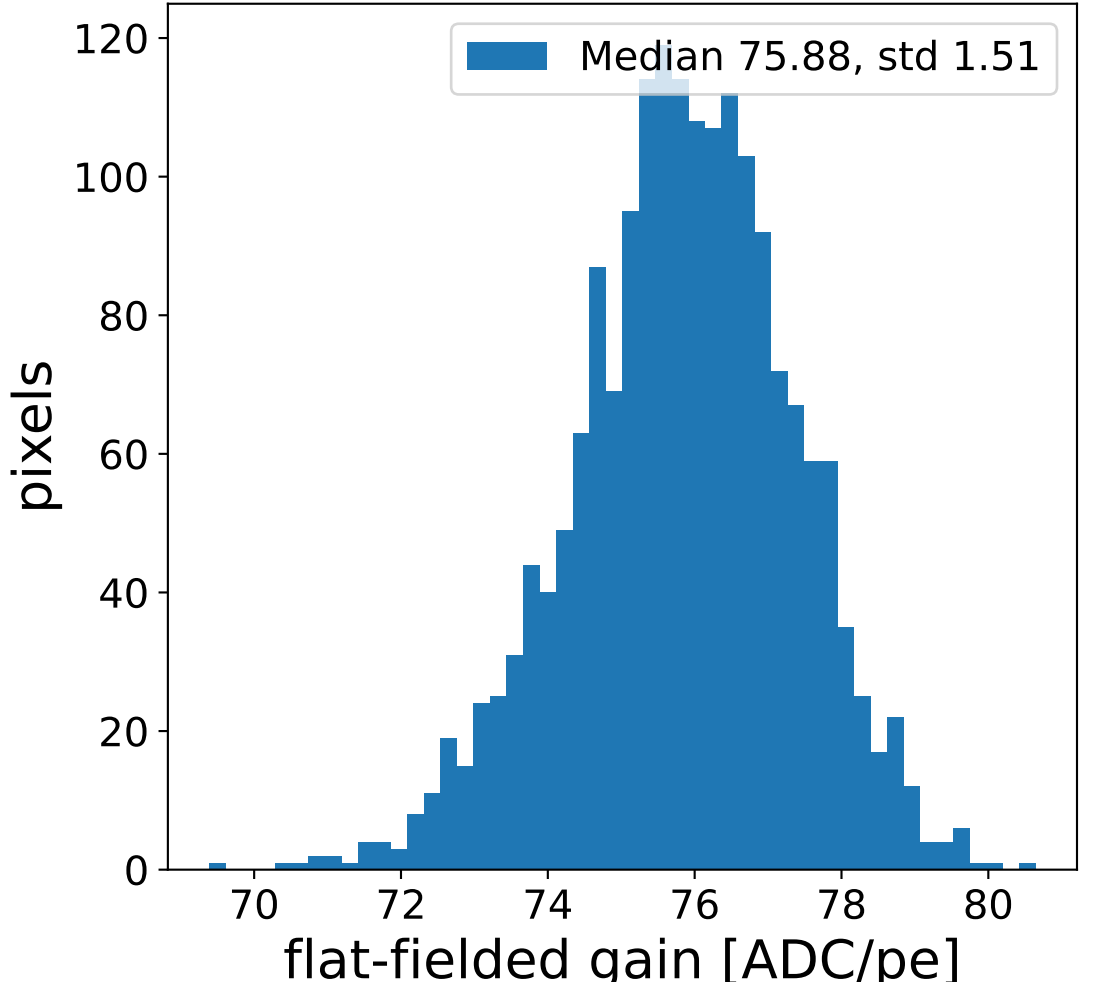

Run 9508

Run 9508

Run 9508 channel: HG

FF sample of 10000 events

pedestal sample of 10000 events

flat-fielded gain [ADC/pe]

Run 9508 channel: LG

FF sample of 10000 events

pedestal sample of 10000 events

flat-fielded gain [ADC/pe]