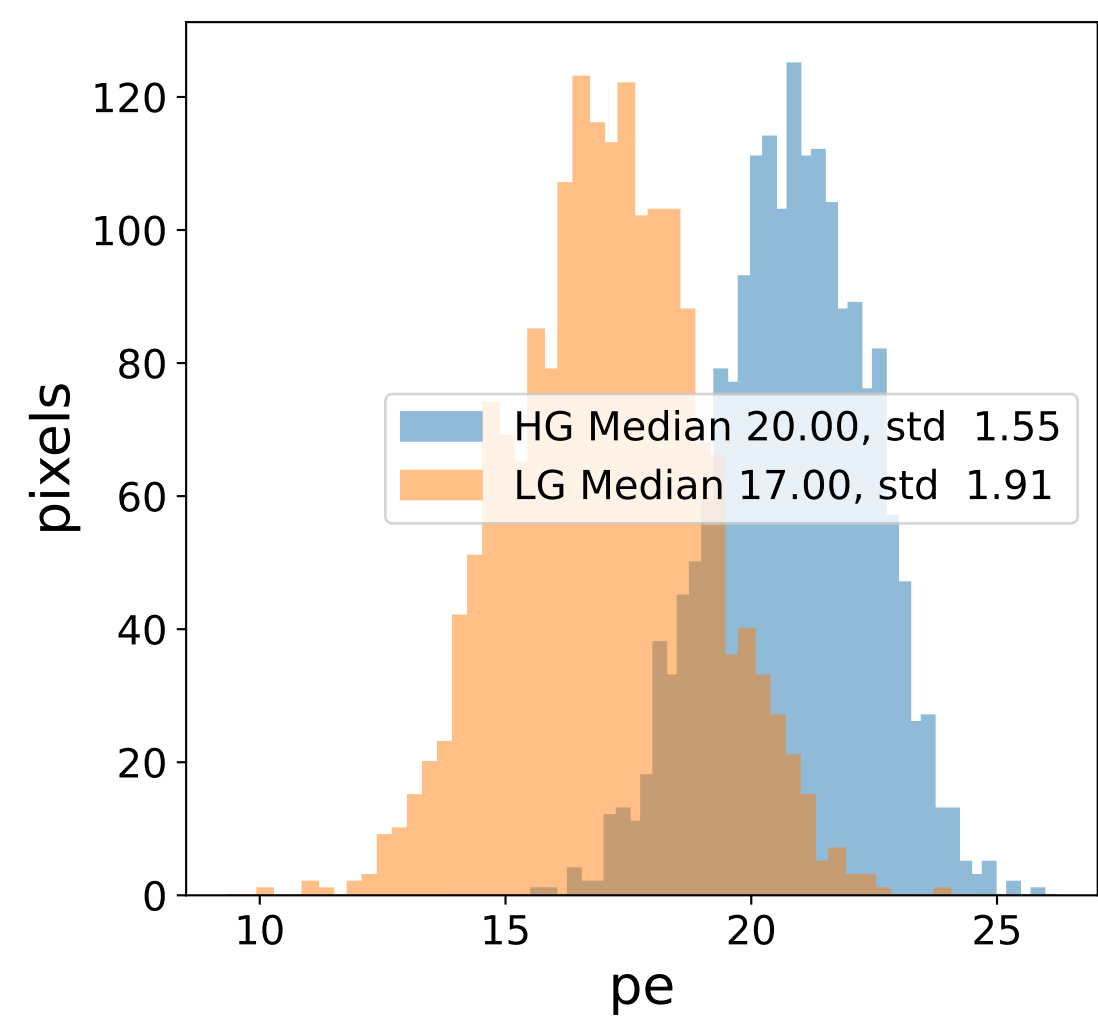

Run 9508

Run 9508

Run 9508 channel: HG

FF sample of 10000 events

pedestal sample of 10000 events

flat-fielded gain [ADC/pe]

Run 9508 channel: LG

FF sample of 10000 events

pedestal sample of 10000 events

flat-fielded gain [ADC/pe]