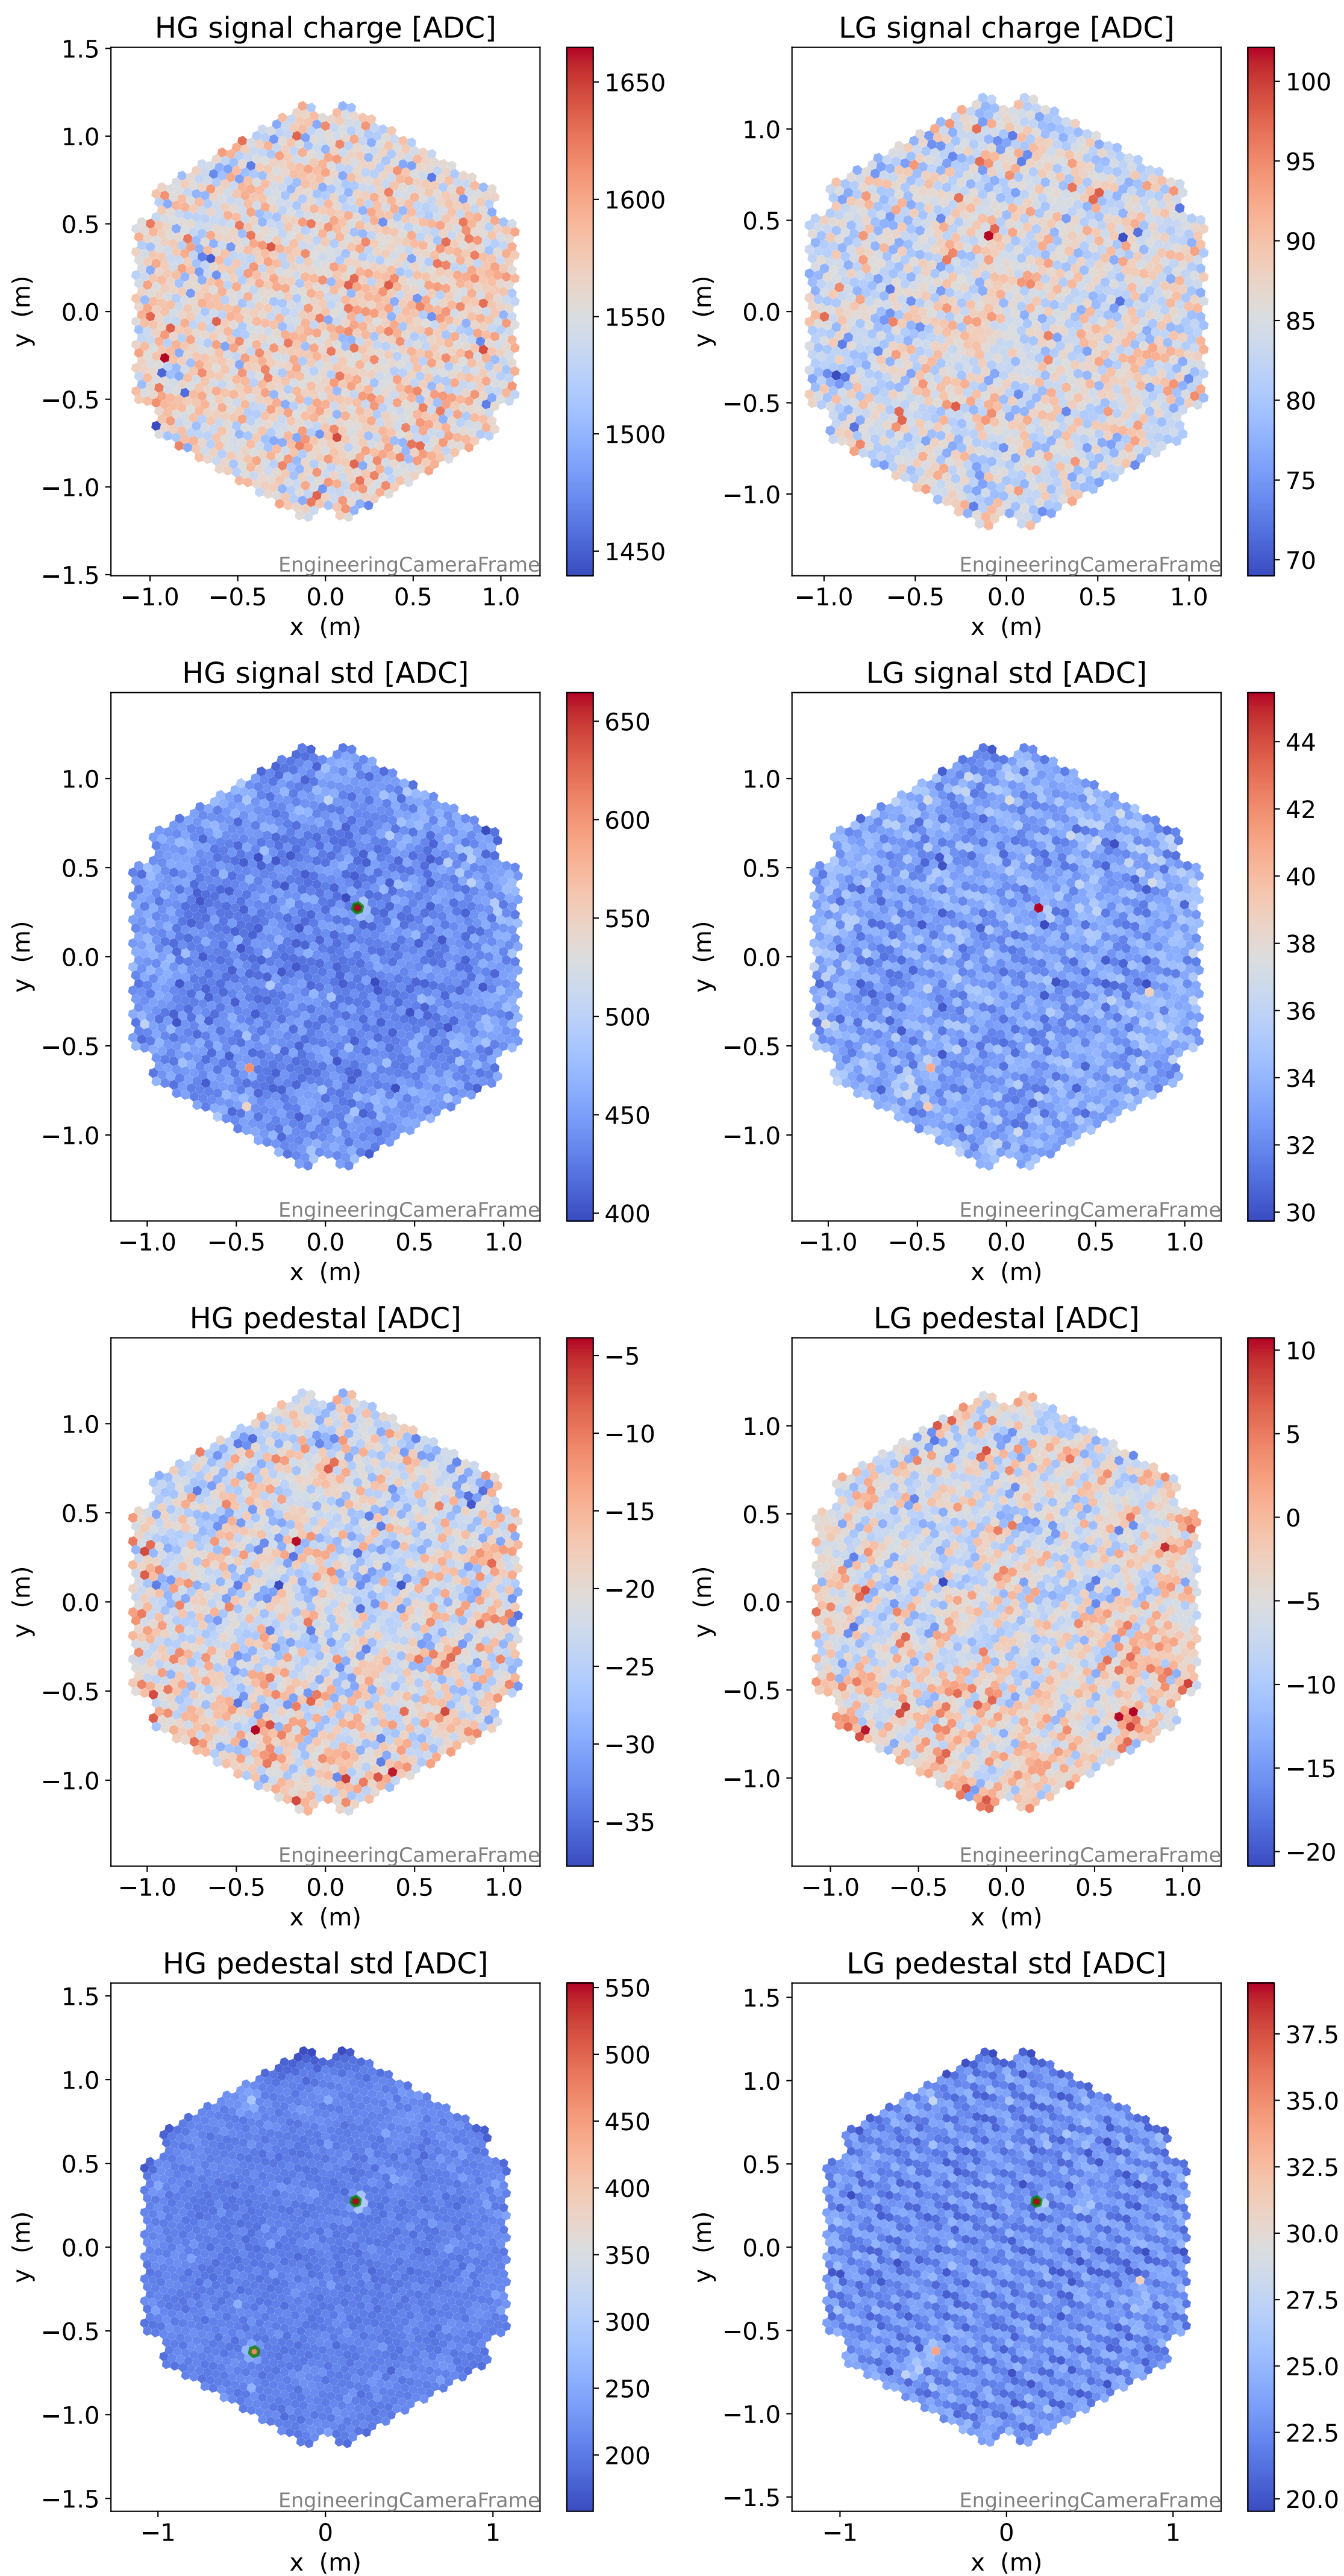

Run 9508

Run 9508

Run 9508 channel: HG

FF sample of 10000 events

pedestal sample of 10000 events

flat-fielded gain [ADC/pe]

Run 9508 channel: LG

FF sample of 10000 events

pedestal sample of 10000 events

flat-fielded gain [ADC/pe]