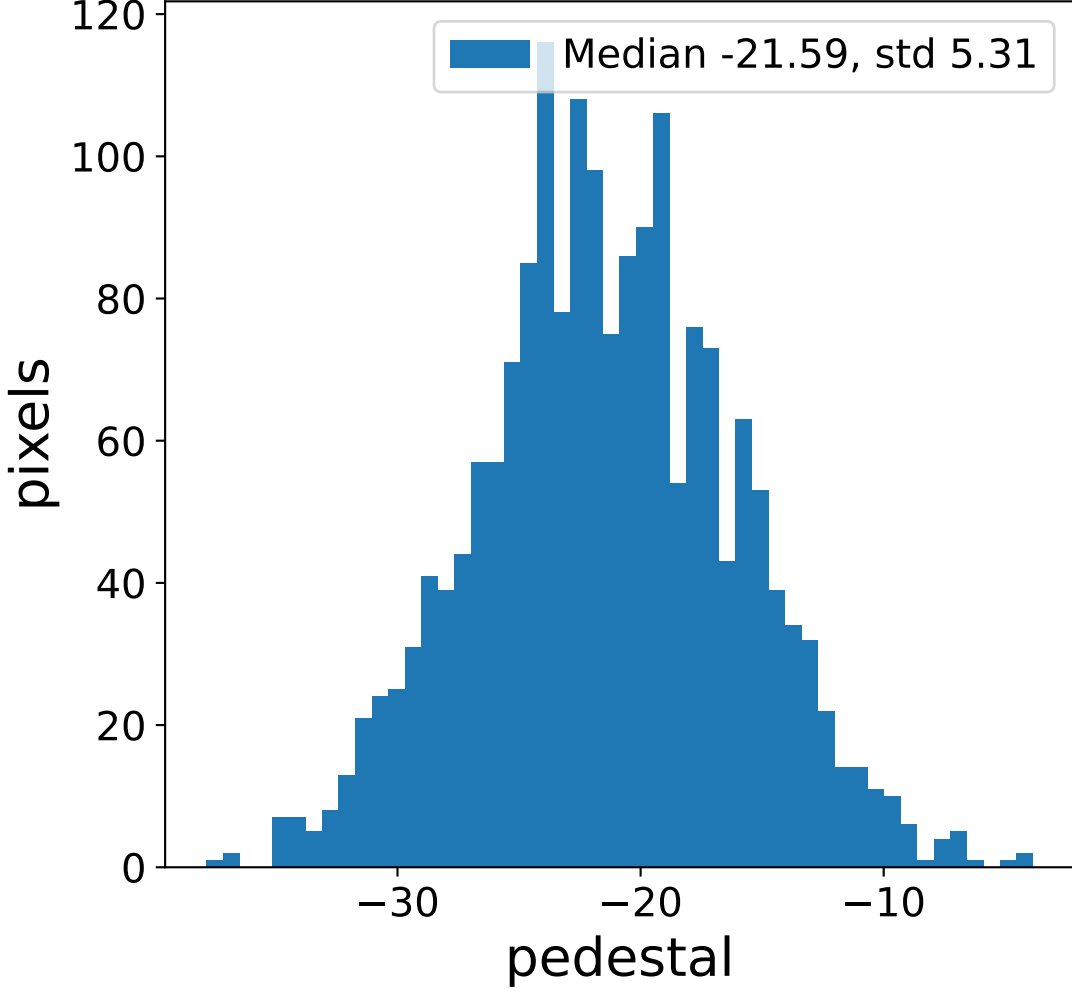

Run 9508

Run 9508

Run 9508 channel: HG

FF sample of 10000 events

pedestal sample of 10000 events

flat-fielded gain [ADC/pe]

Run 9508 channel: LG

FF sample of 10000 events

pedestal sample of 10000 events

flat-fielded gain [ADC/pe]