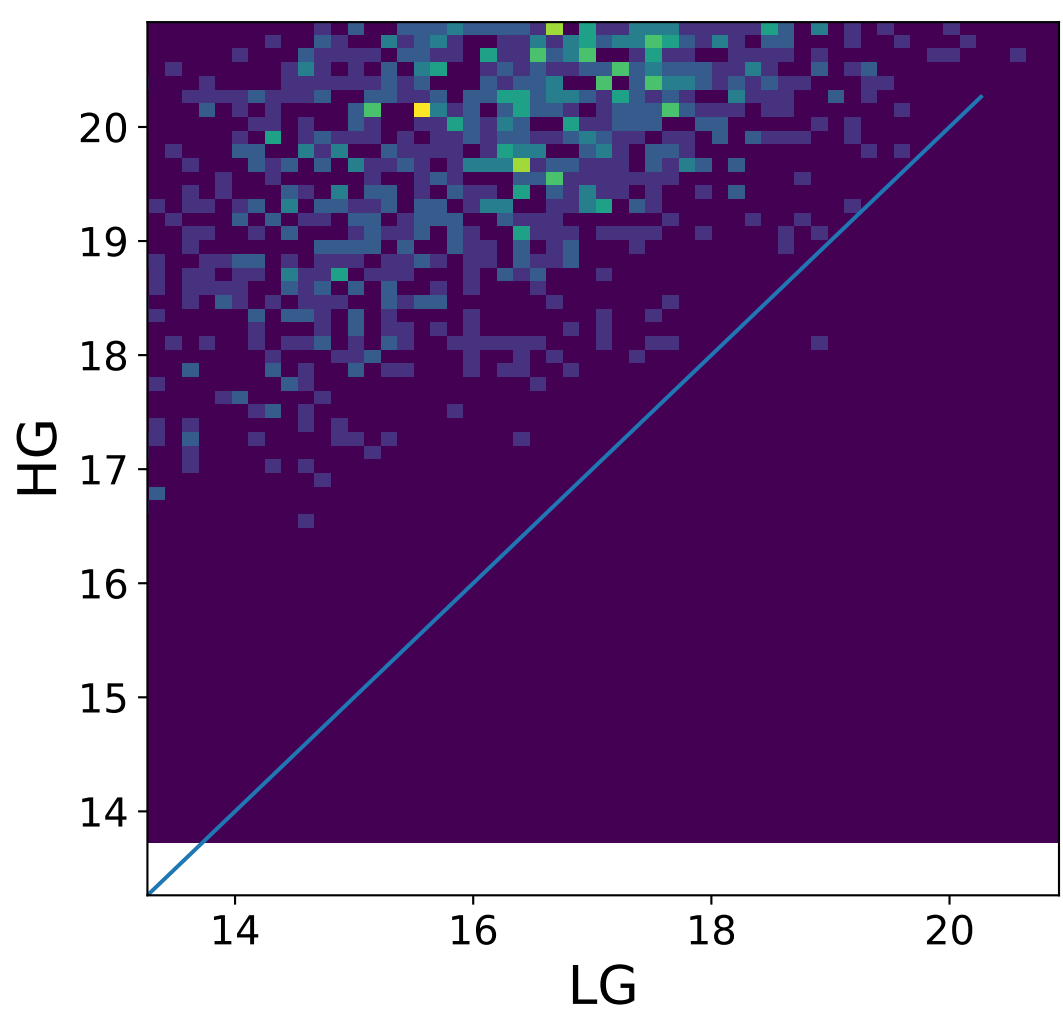

Run 9508

Run 9508

Run 9508 channel: HG

FF sample of 10000 events

pedestal sample of 10000 events

flat-fielded gain [ADC/pe]

Run 9508 channel: LG

FF sample of 10000 events

pedestal sample of 10000 events

flat-fielded gain [ADC/pe]