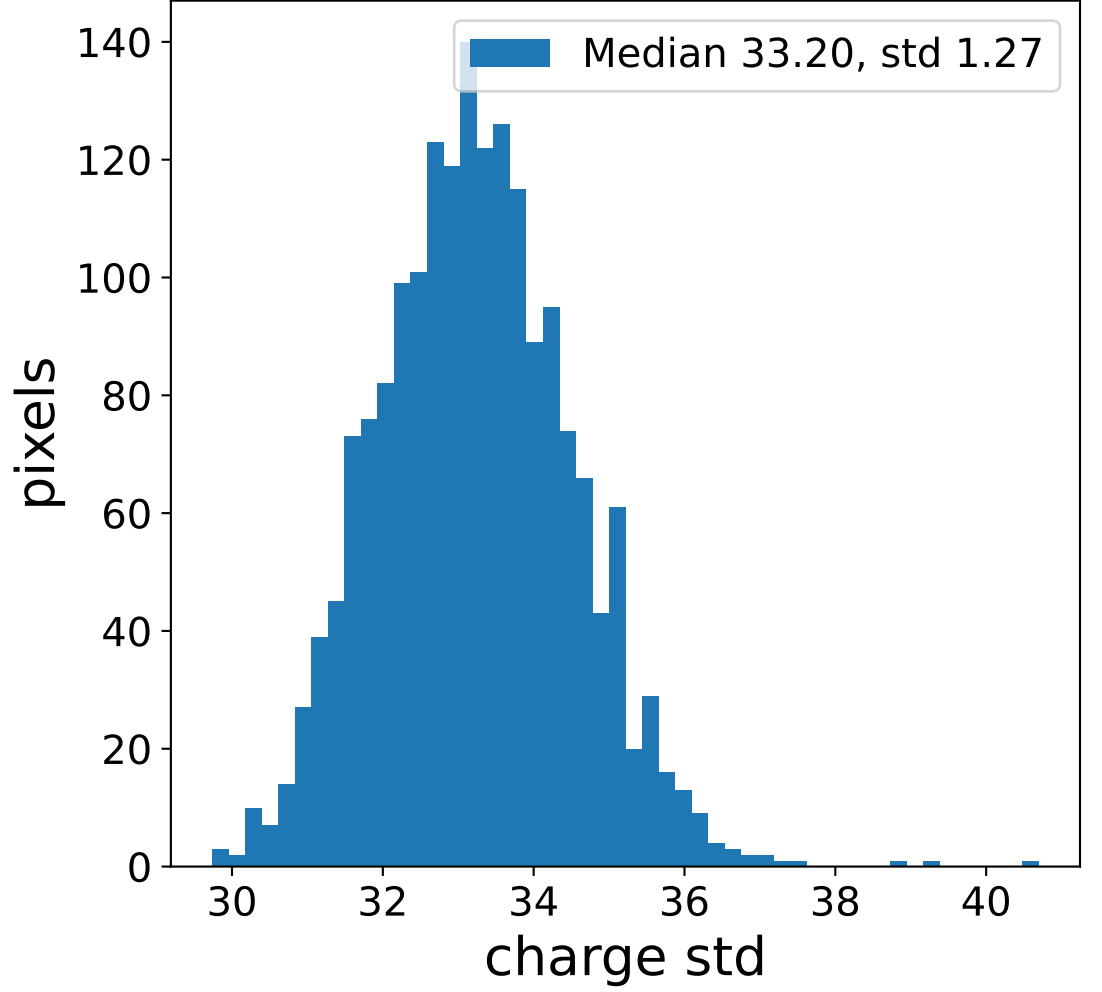

Run 9508

Run 9508

Run 9508 channel: HG

FF sample of 10000 events

pedestal sample of 10000 events

flat-fielded gain [ADC/pe]

Run 9508 channel: LG

FF sample of 10000 events

pedestal sample of 10000 events

flat-fielded gain [ADC/pe]