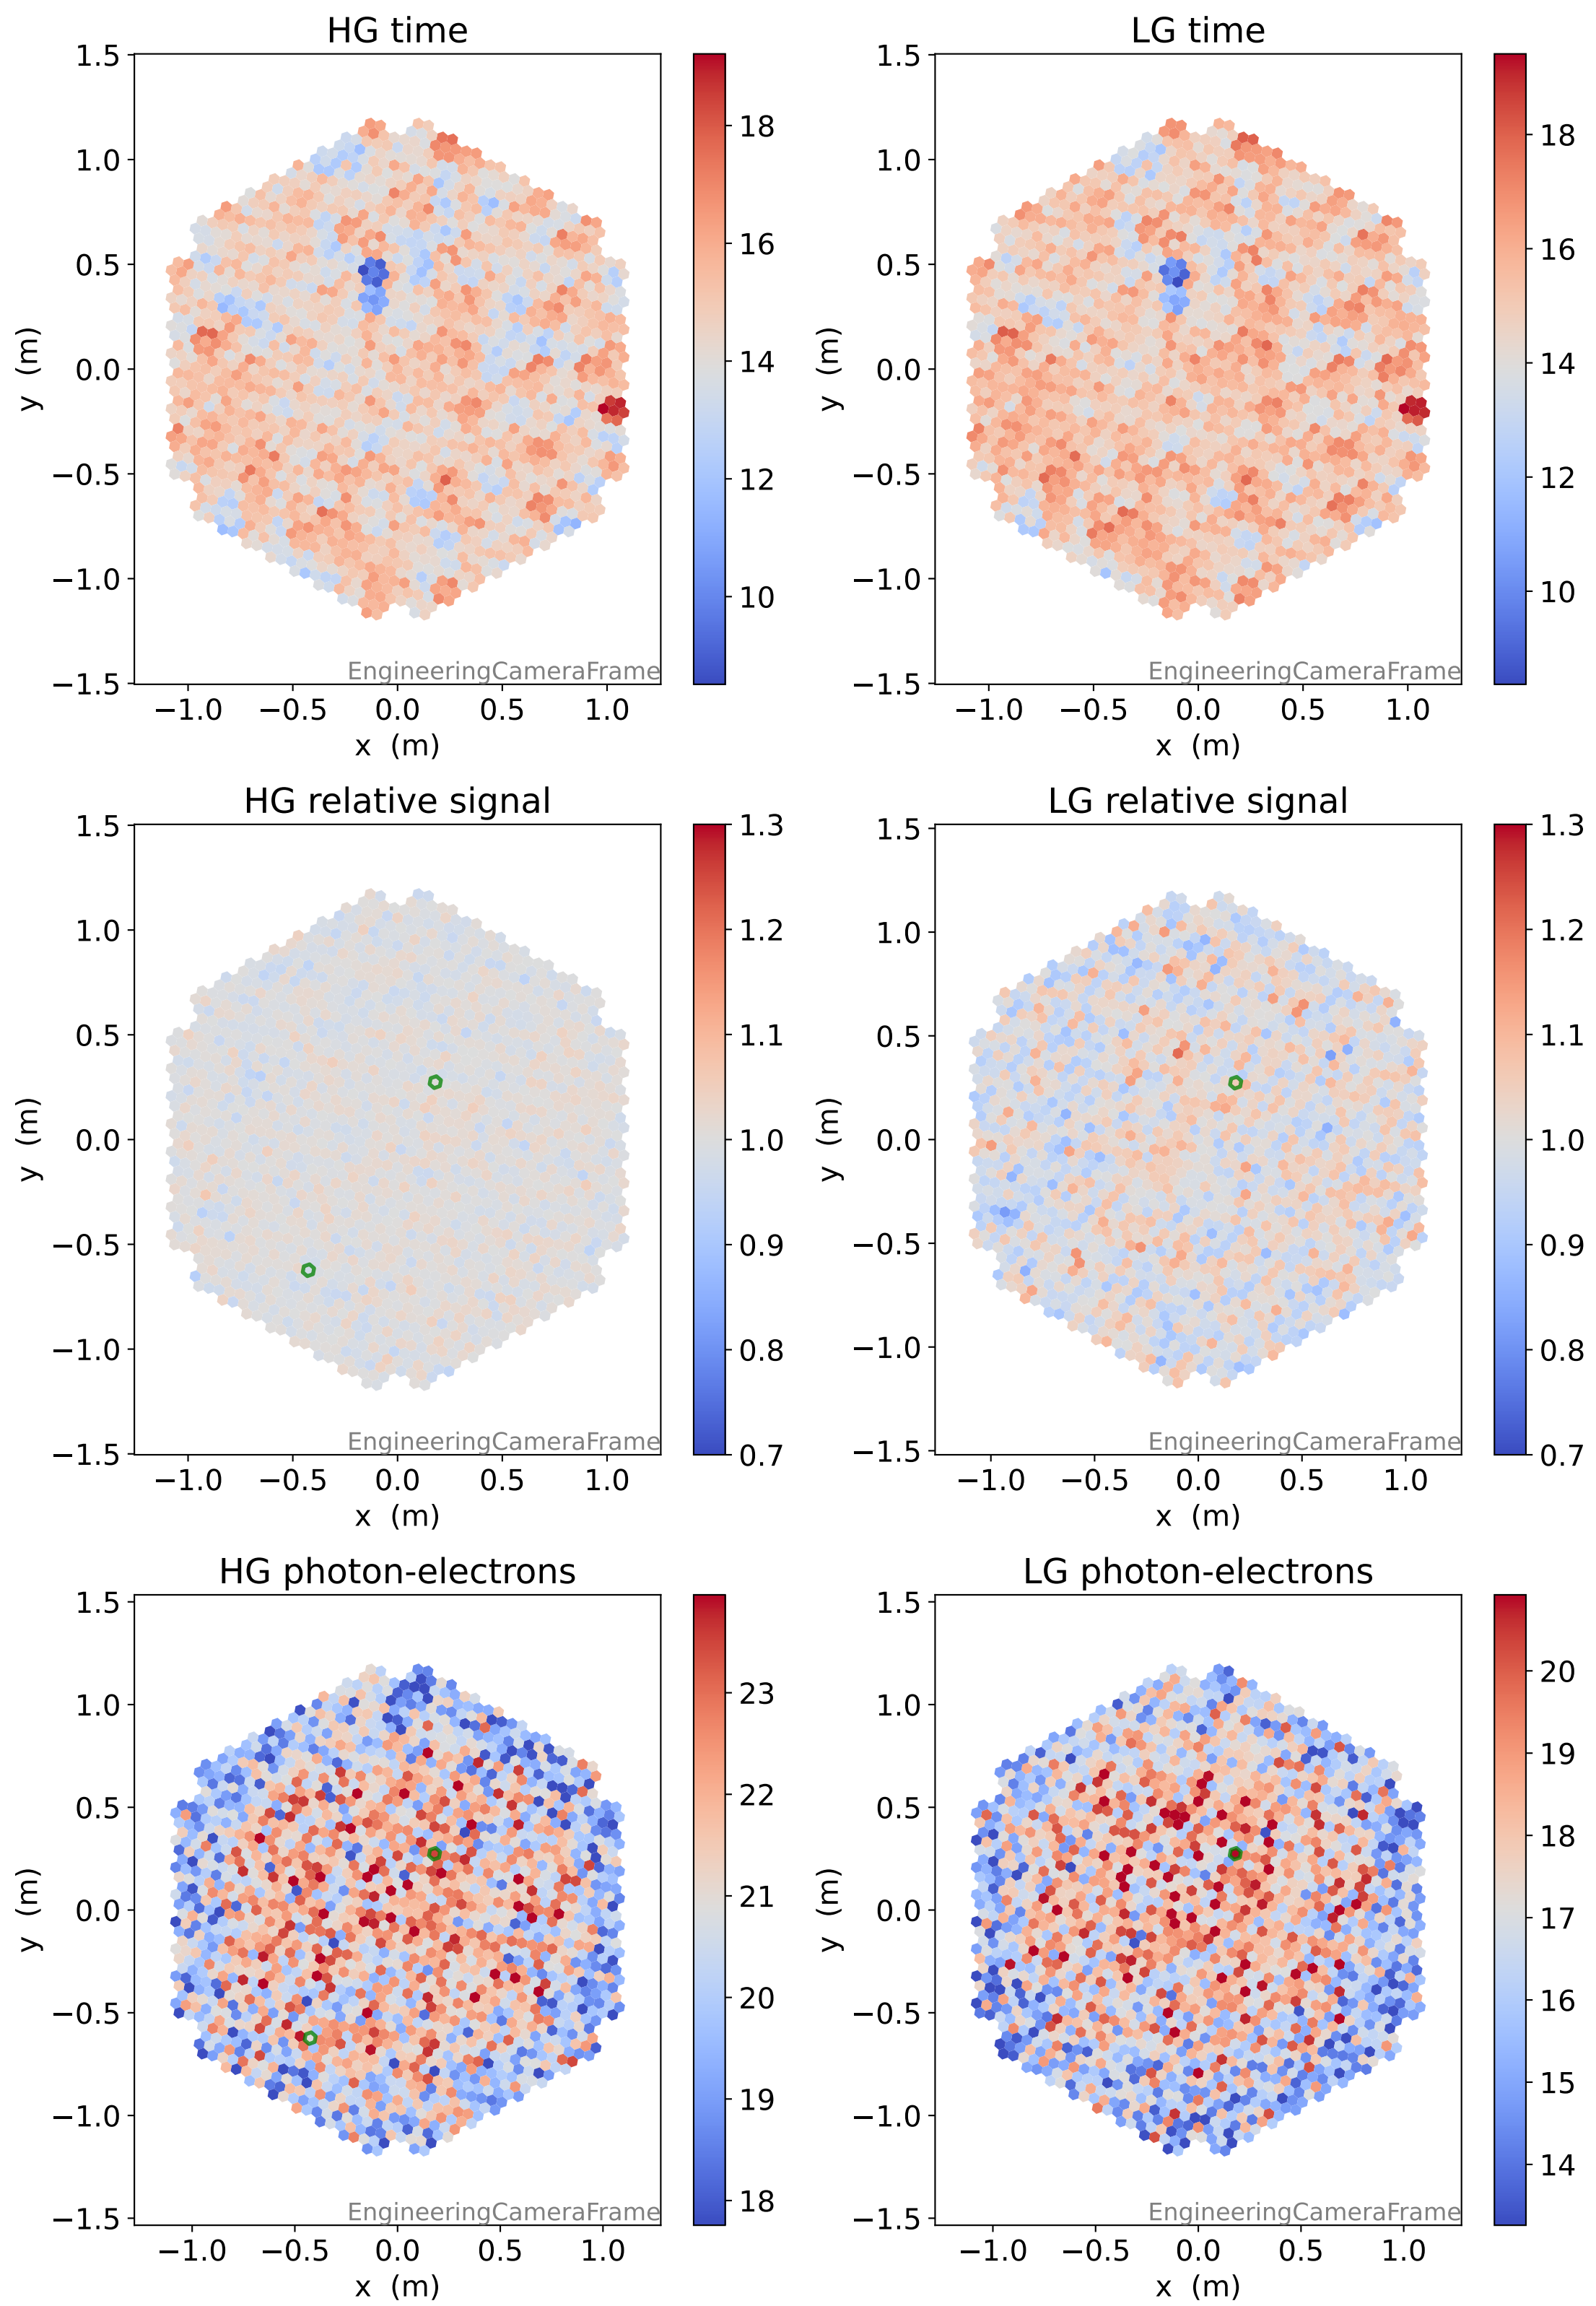

Run 9508

Run 9508

Run 9508 channel: HG

FF sample of 10000 events

pedestal sample of 10000 events

flat-fielded gain [ADC/pe]

Run 9508 channel: LG

FF sample of 10000 events

pedestal sample of 10000 events

flat-fielded gain [ADC/pe]