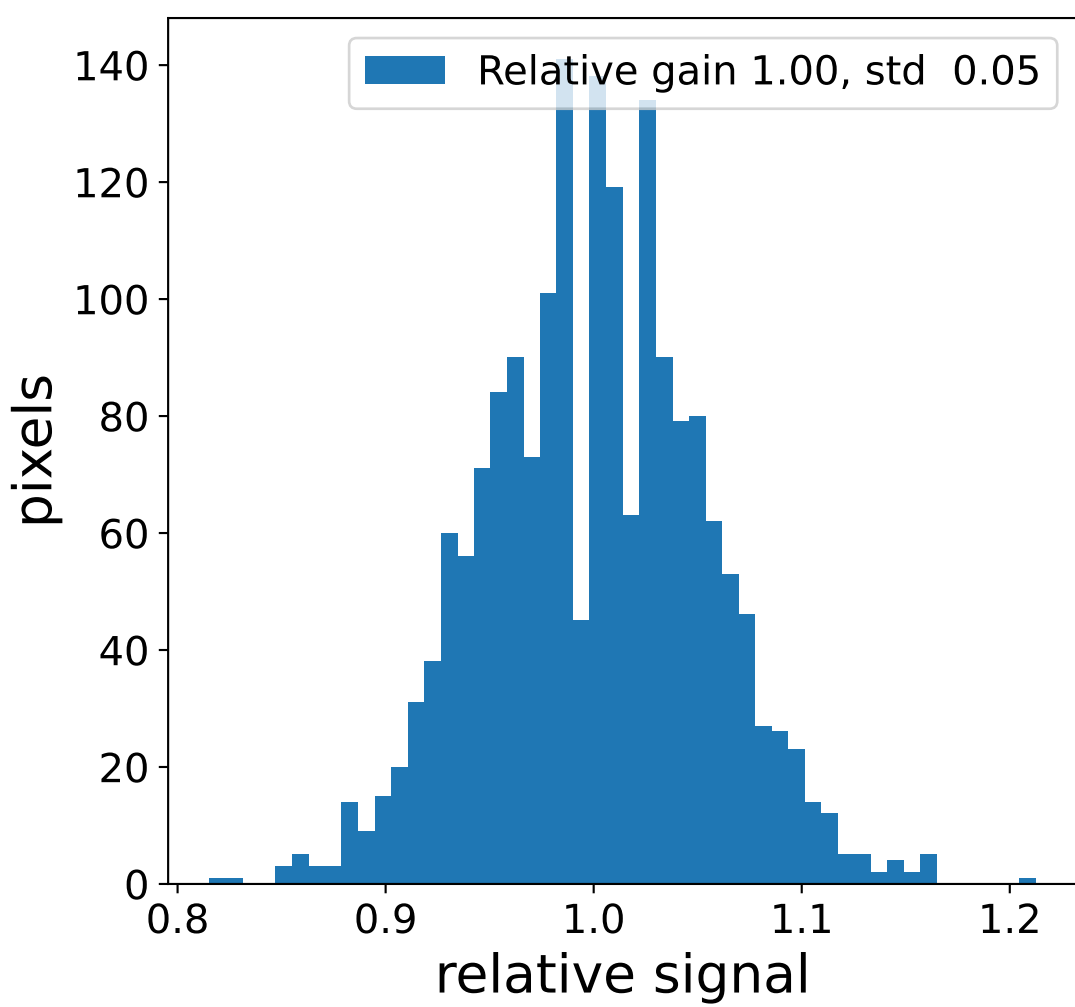

Run 9508

Run 9508

Run 9508 channel: HG

FF sample of 10000 events

pedestal sample of 10000 events

flat-fielded gain [ADC/pe]

Run 9508 channel: LG

FF sample of 10000 events

pedestal sample of 10000 events

flat-fielded gain [ADC/pe]