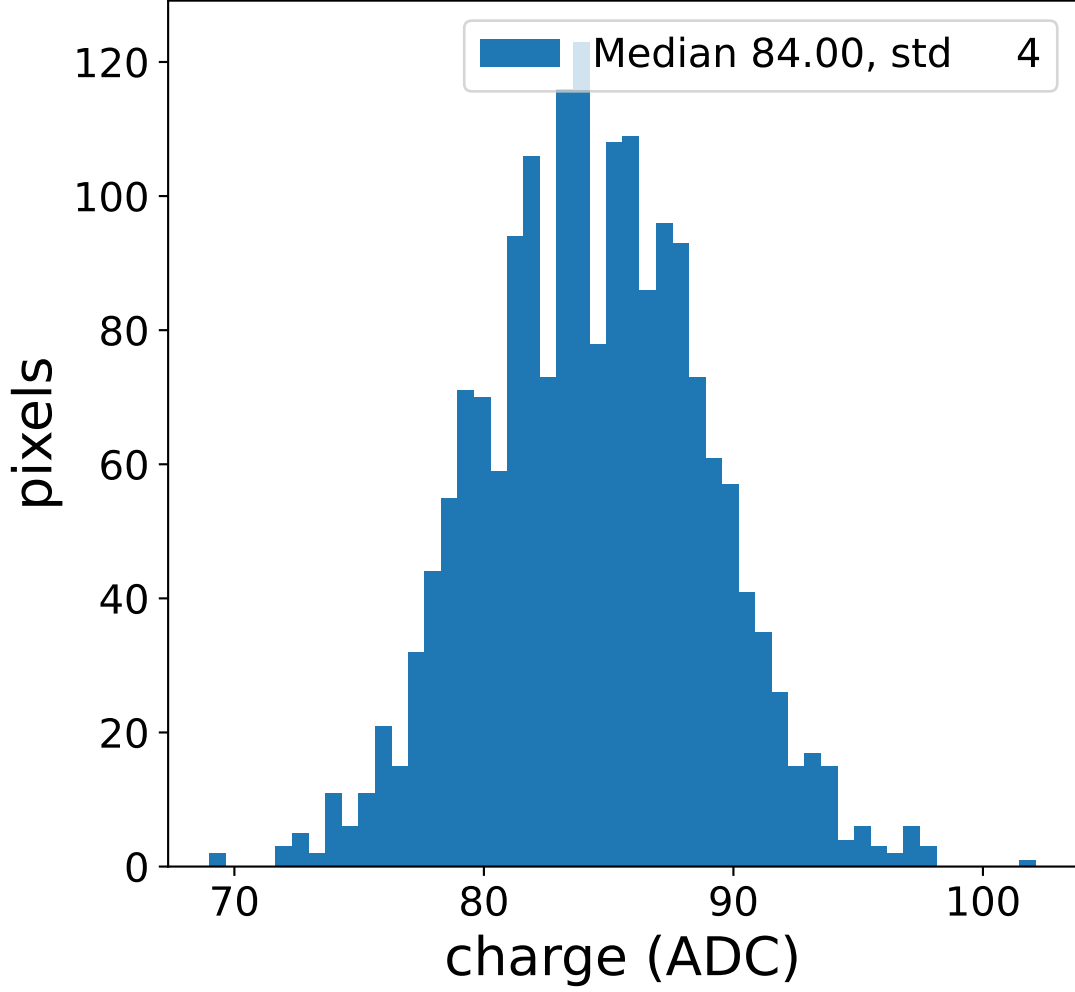

Run 9508

Run 9508

Run 9508 channel: HG

FF sample of 10000 events

pedestal sample of 10000 events

flat-fielded gain [ADC/pe]

Run 9508 channel: LG

FF sample of 10000 events

pedestal sample of 10000 events

flat-fielded gain [ADC/pe]