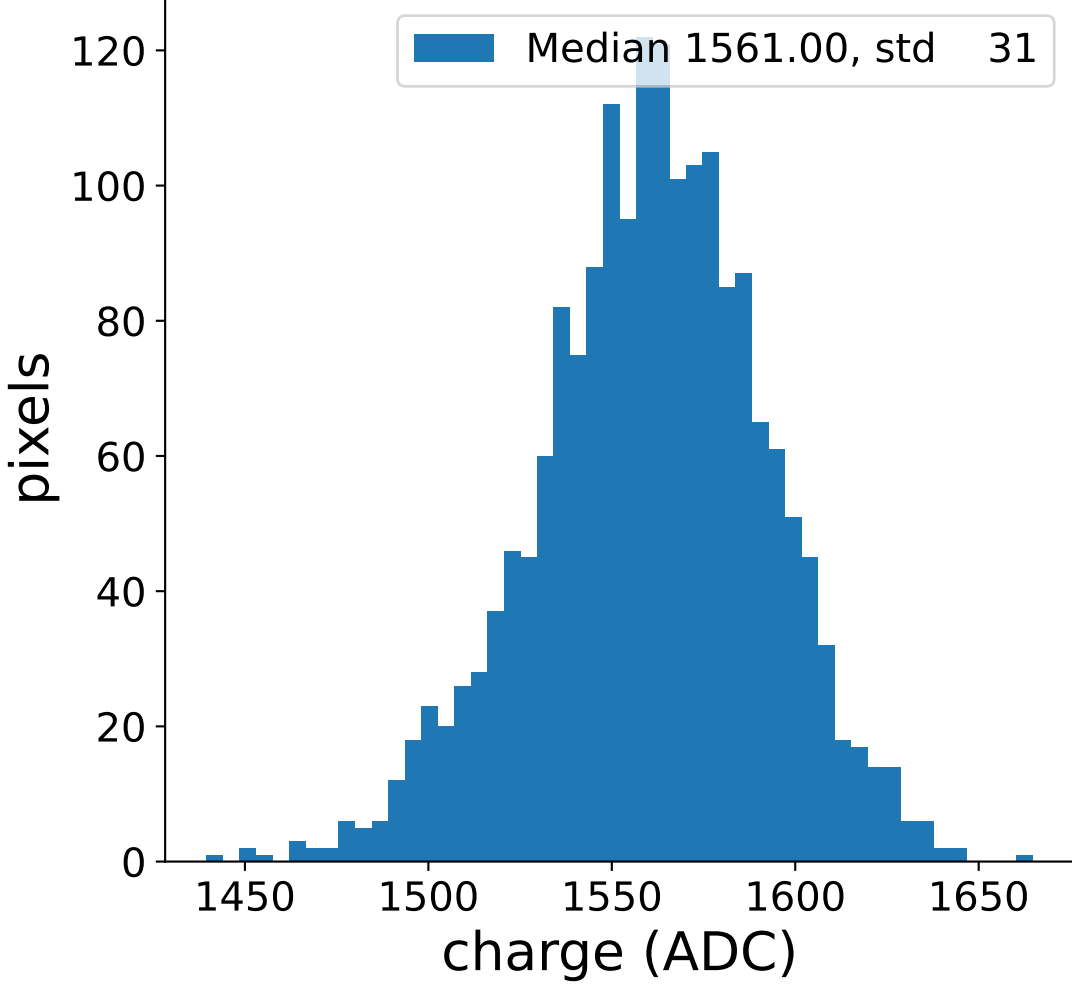

Run 9508

Run 9508

Run 9508 channel: HG

FF sample of 10000 events

pedestal sample of 10000 events

flat-fielded gain [ADC/pe]

Run 9508 channel: LG

FF sample of 10000 events

pedestal sample of 10000 events

flat-fielded gain [ADC/pe]