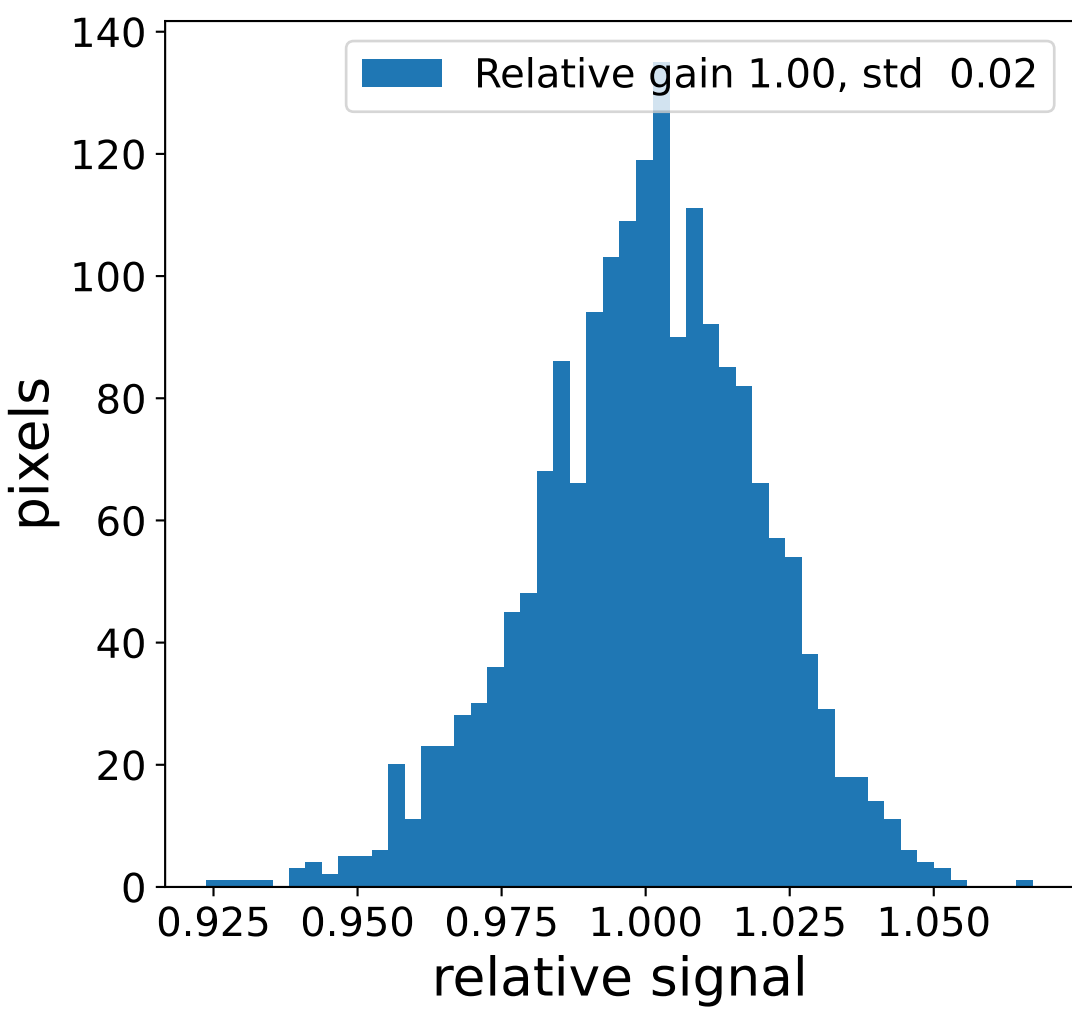

Run 9508

Run 9508

Run 9508 channel: HG

FF sample of 10000 events

pedestal sample of 10000 events

flat-fielded gain [ADC/pe]

Run 9508 channel: LG

FF sample of 10000 events

pedestal sample of 10000 events

flat-fielded gain [ADC/pe]