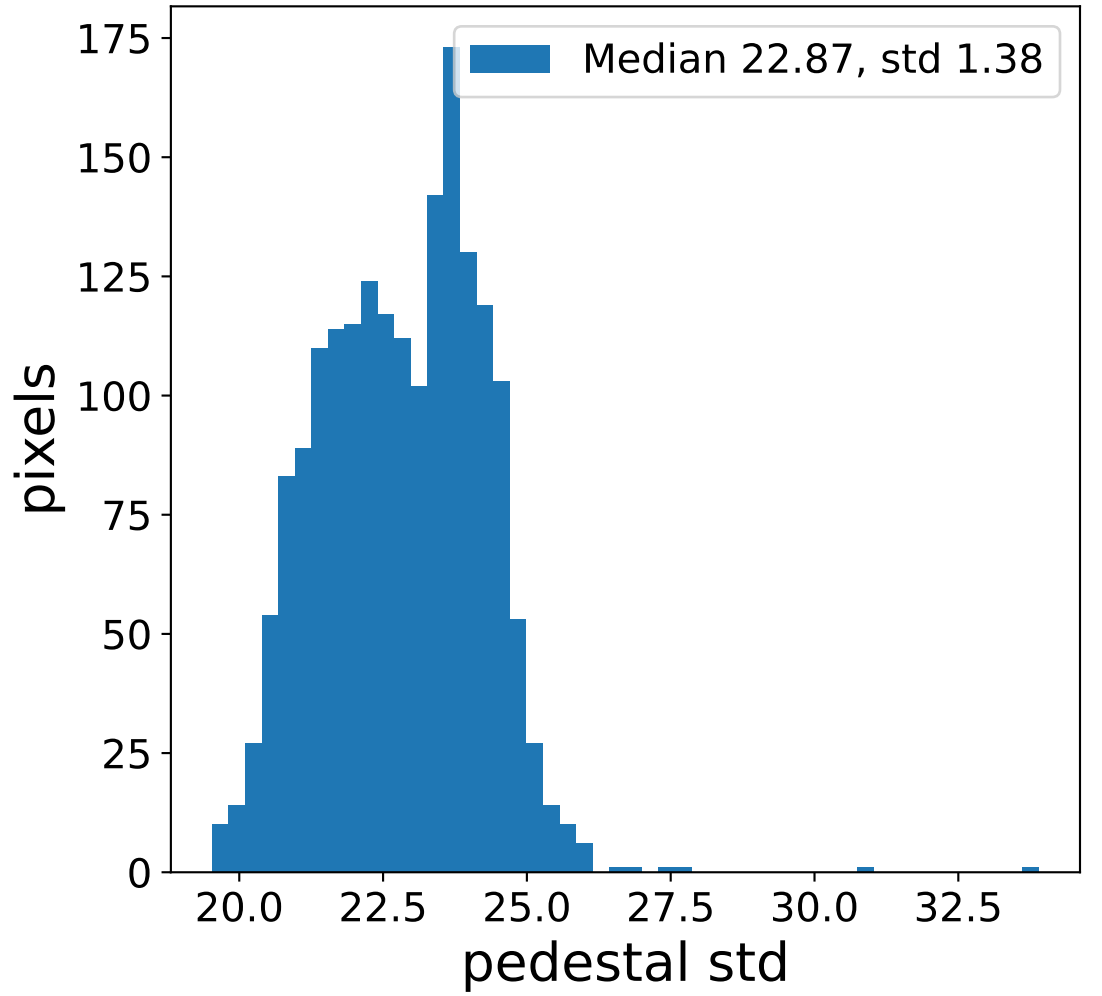

Run 9508

Run 9508

Run 9508 channel: HG

FF sample of 10000 events

pedestal sample of 10000 events

flat-fielded gain [ADC/pe]

Run 9508 channel: LG

FF sample of 10000 events

pedestal sample of 10000 events

flat-fielded gain [ADC/pe]