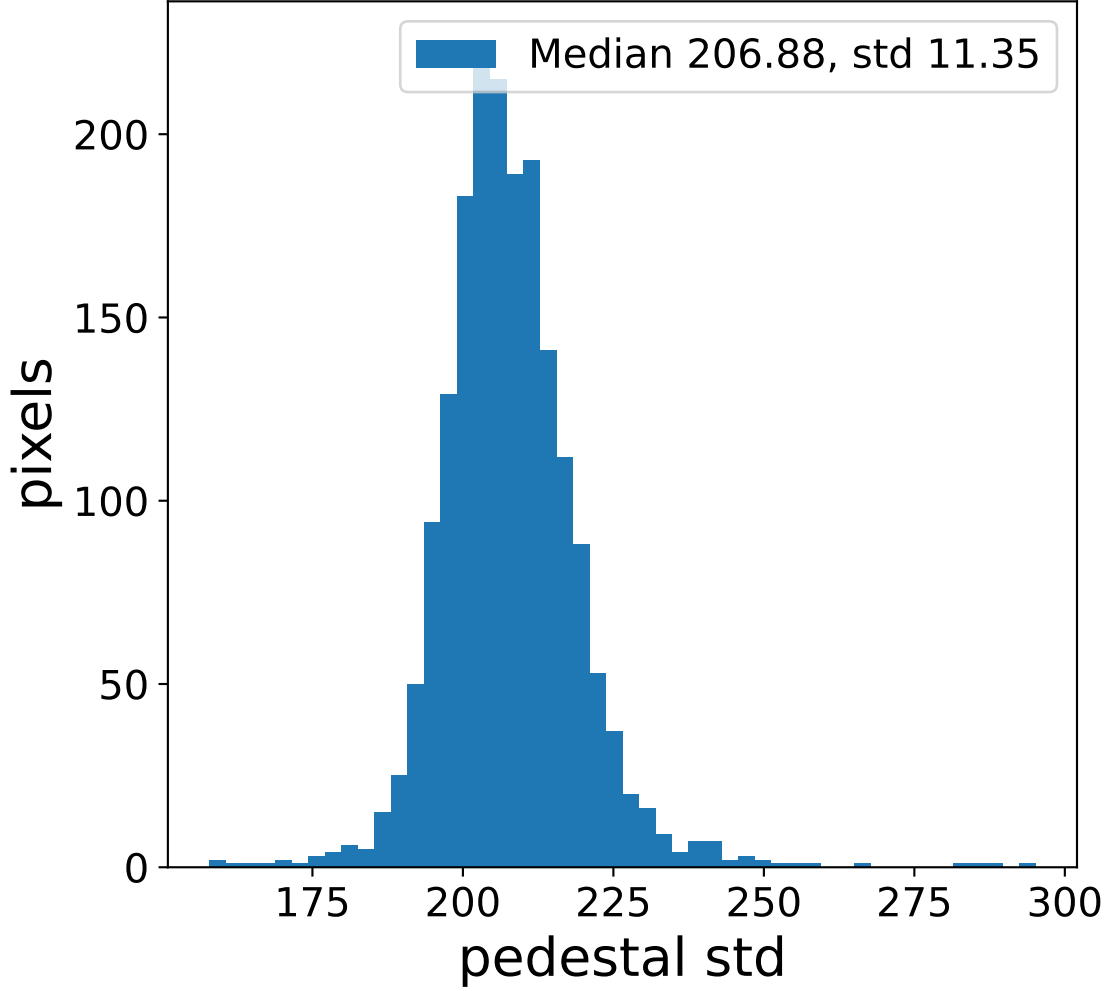

Run 9508

Run 9508

Run 9508 channel: HG

FF sample of 10000 events

pedestal sample of 10000 events

flat-fielded gain [ADC/pe]

Run 9508 channel: LG

FF sample of 10000 events

pedestal sample of 10000 events

flat-fielded gain [ADC/pe]