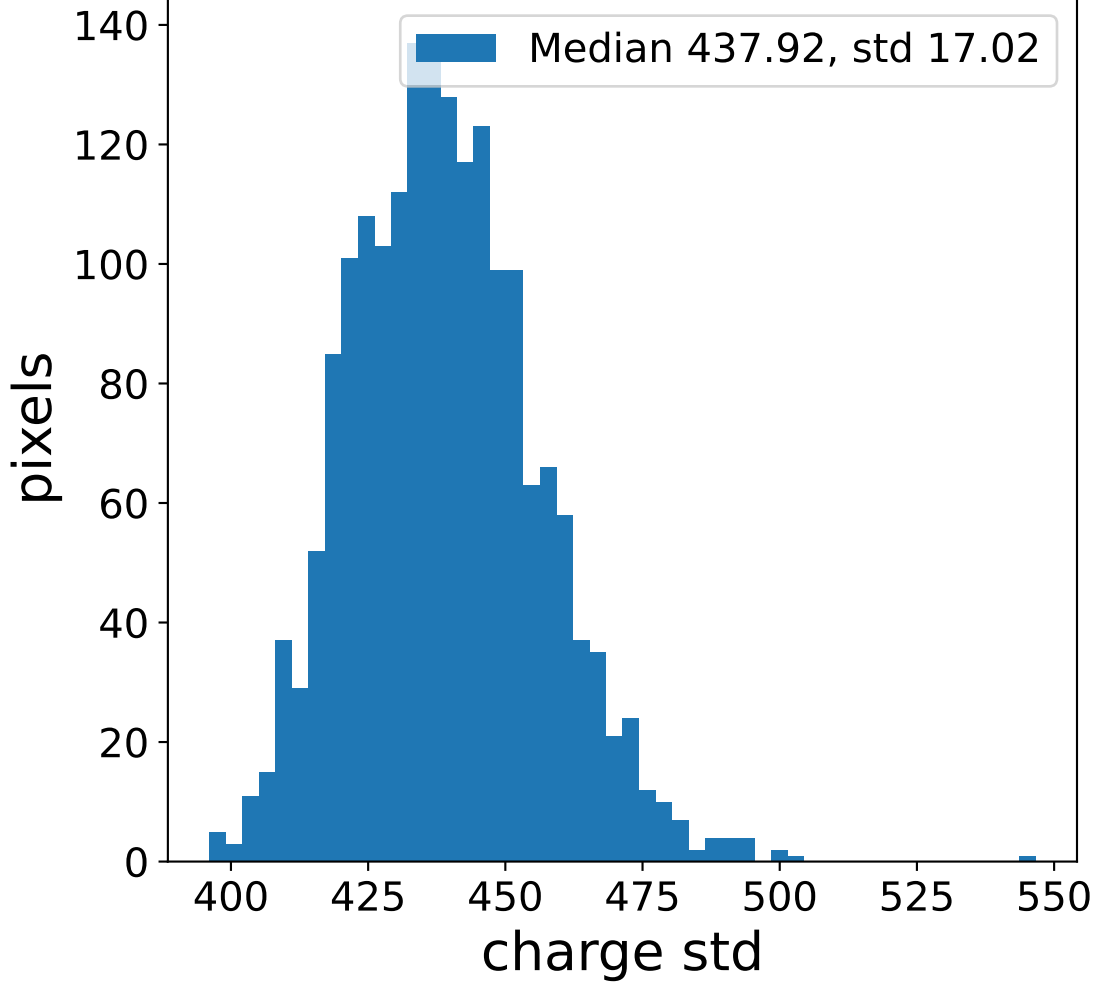

Run 9508

Run 9508

Run 9508 channel: HG

FF sample of 10000 events

pedestal sample of 10000 events

flat-fielded gain [ADC/pe]

Run 9508 channel: LG

FF sample of 10000 events

pedestal sample of 10000 events

flat-fielded gain [ADC/pe]