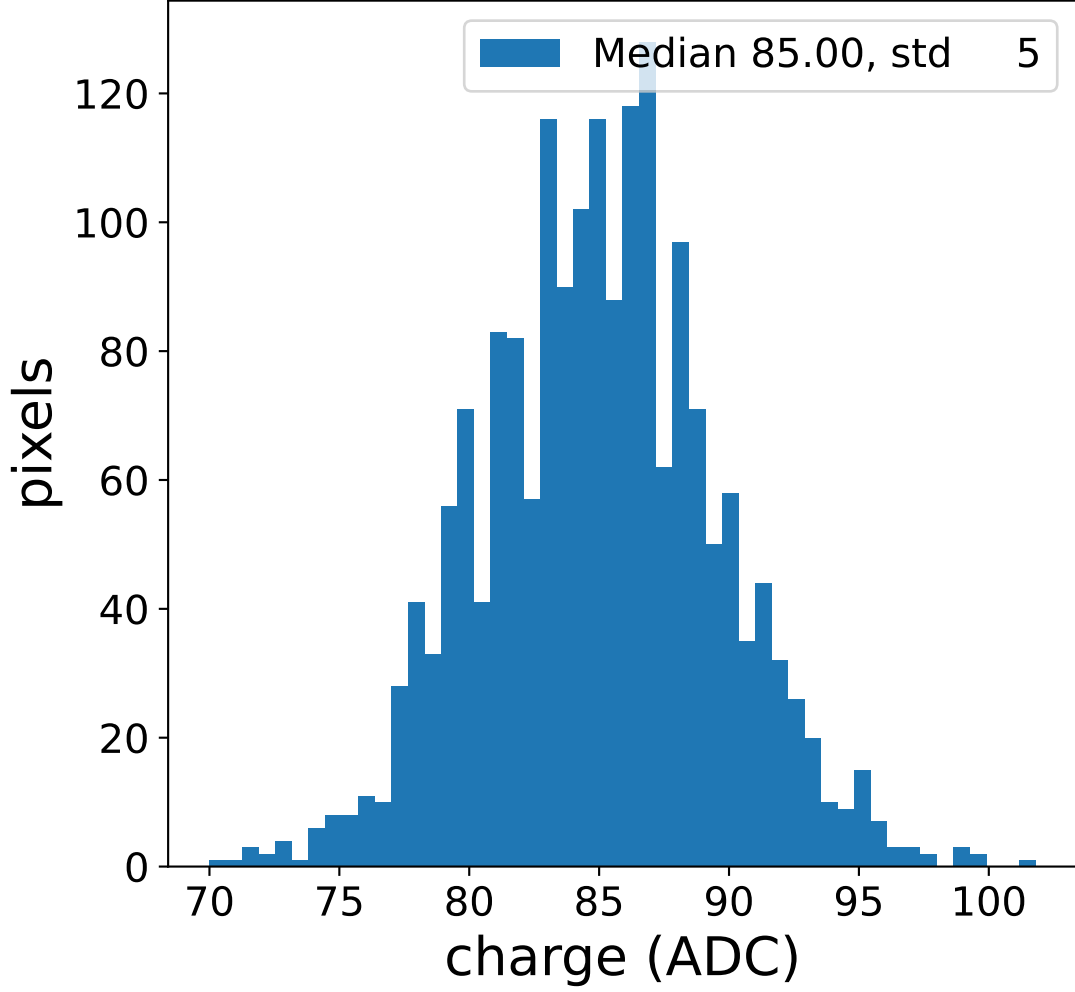

Run 9508

Run 9508

Run 9508 channel: HG

FF sample of 10000 events

pedestal sample of 10000 events

flat-fielded gain [ADC/pe]

Run 9508 channel: LG

FF sample of 10000 events

pedestal sample of 10000 events

flat-fielded gain [ADC/pe]