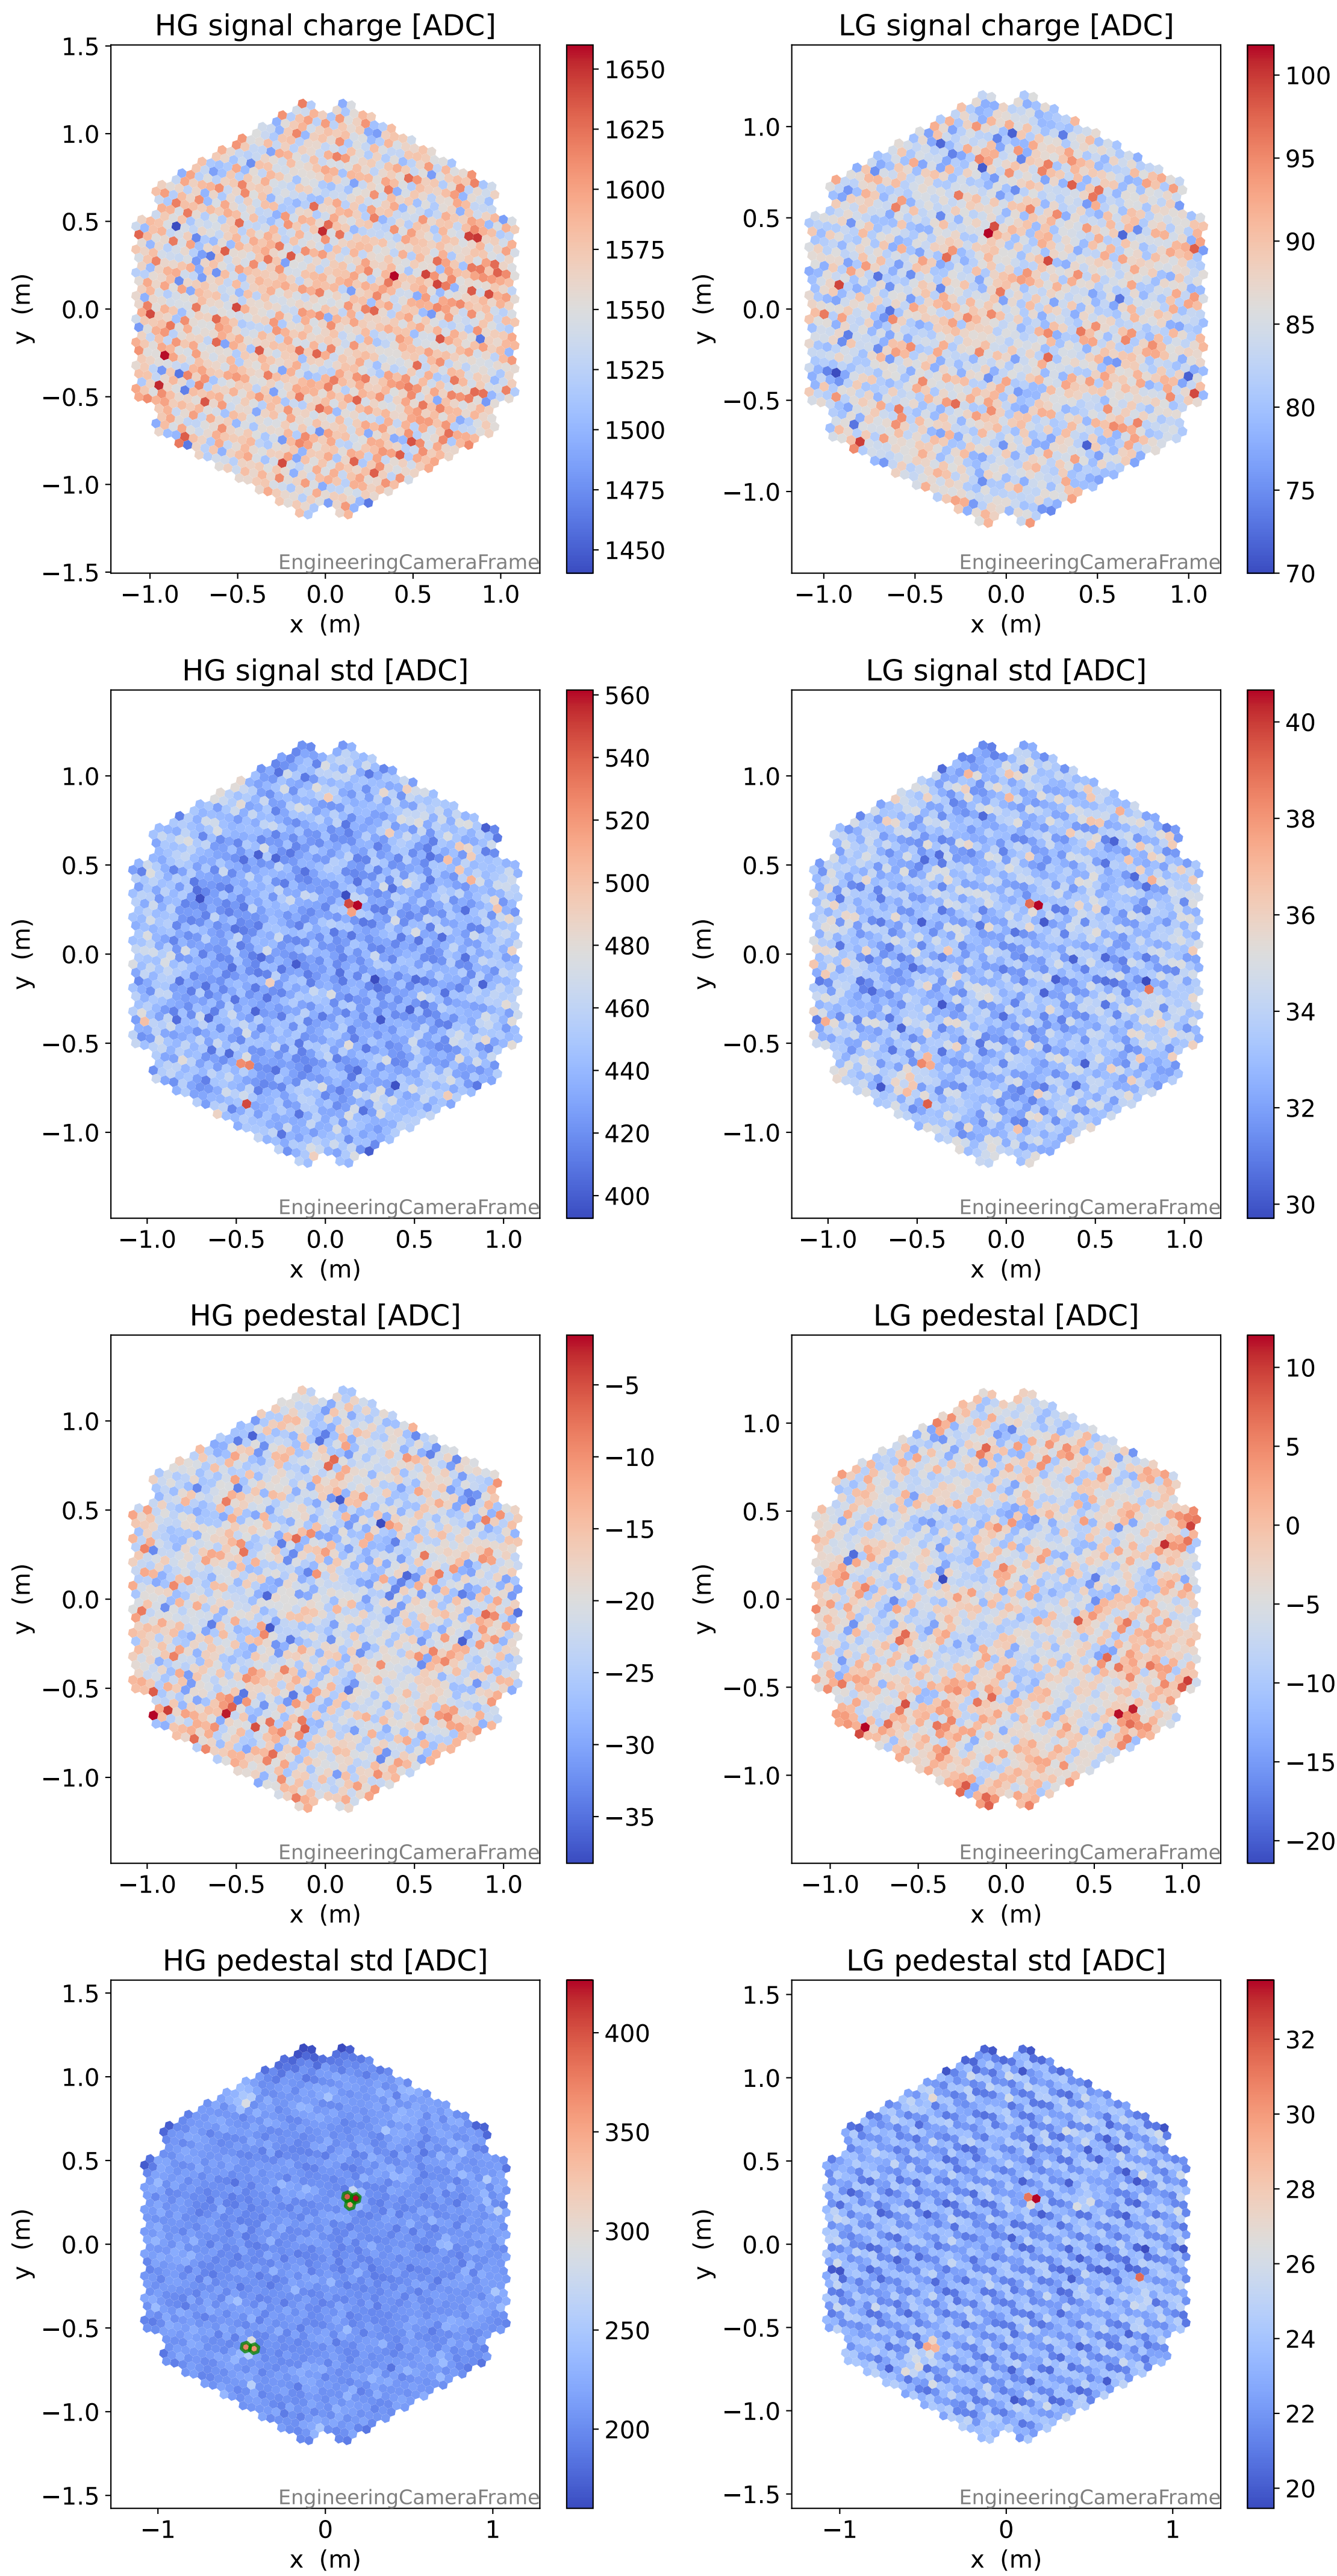

Run 9508

Run 9508

Run 9508 channel: HG

FF sample of 10000 events

pedestal sample of 10000 events

flat-fielded gain [ADC/pe]

Run 9508 channel: LG

FF sample of 10000 events

pedestal sample of 10000 events

flat-fielded gain [ADC/pe]