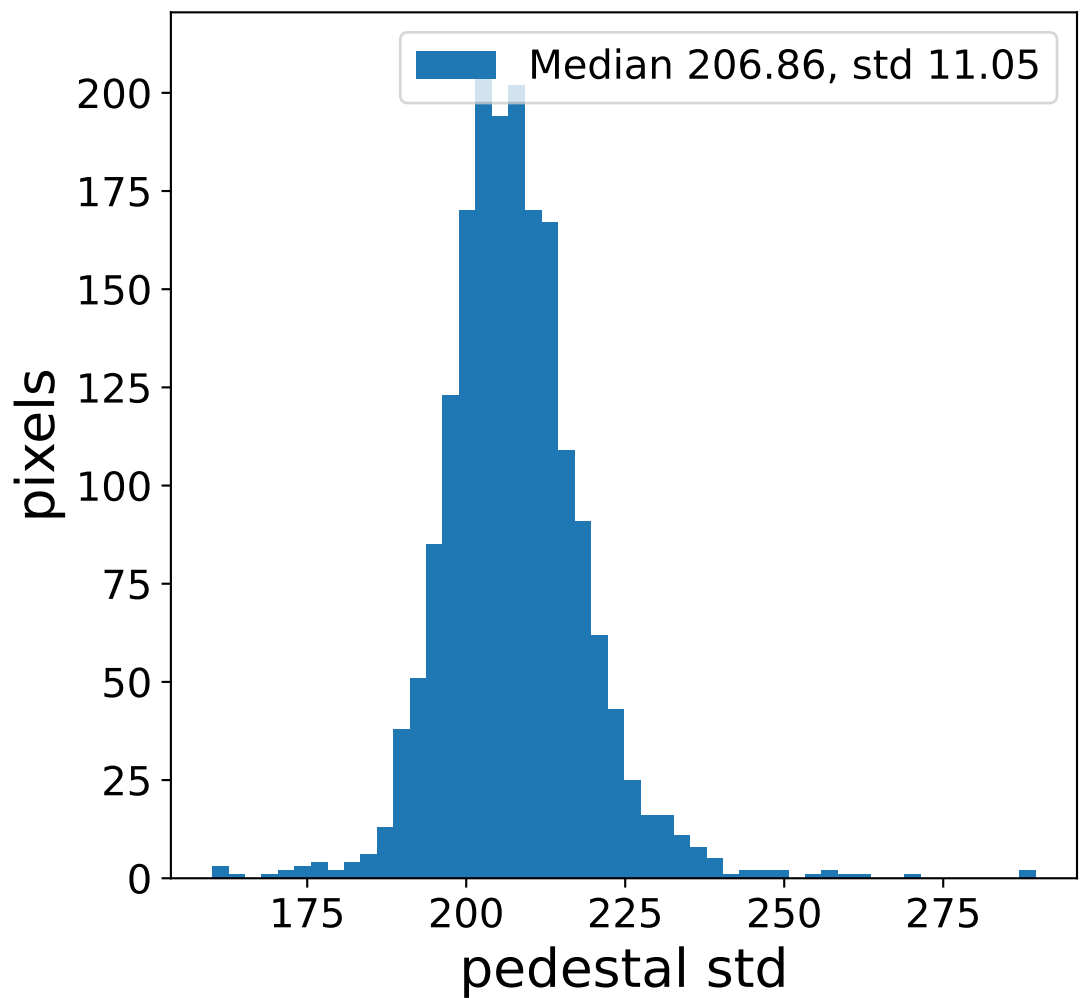

Run 9508

Run 9508

Run 9508 channel: HG

FF sample of 10000 events

pedestal sample of 10000 events

flat-fielded gain [ADC/pe]

Run 9508 channel: LG

FF sample of 10000 events

pedestal sample of 10000 events

flat-fielded gain [ADC/pe]