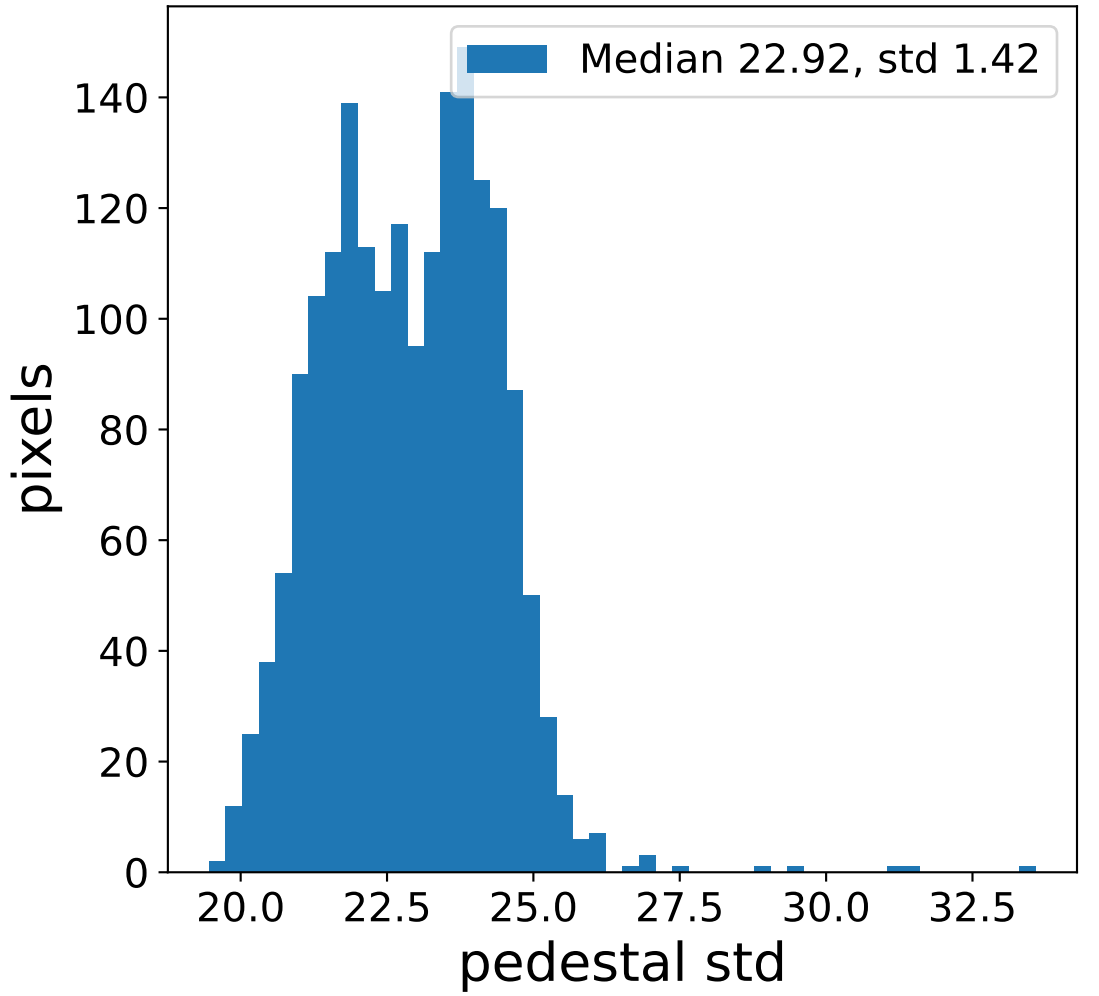

Run 9508

Run 9508

Run 9508 channel: HG

FF sample of 10000 events

pedestal sample of 10000 events

flat-fielded gain [ADC/pe]

Run 9508 channel: LG

FF sample of 10000 events

pedestal sample of 10000 events

flat-fielded gain [ADC/pe]