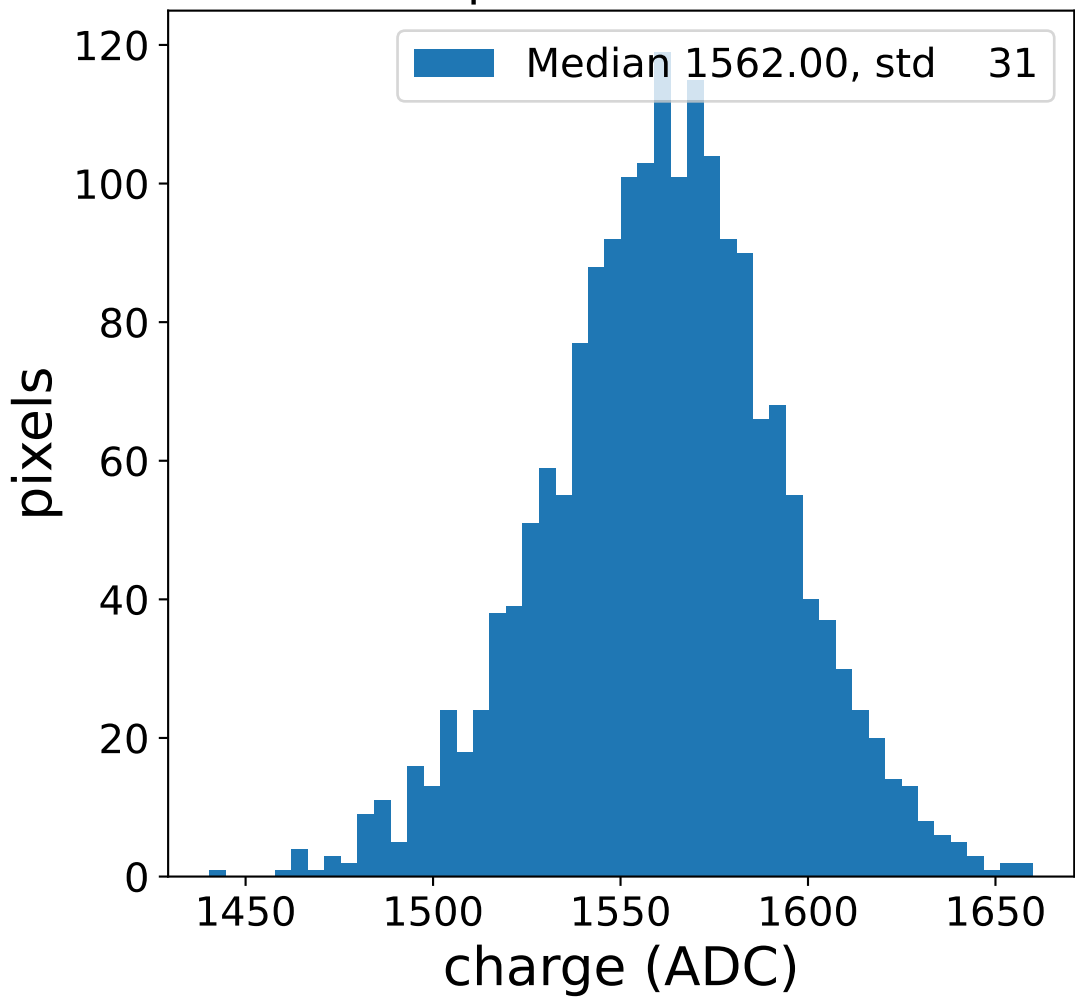

Run 9508

Run 9508

Run 9508 channel: HG

FF sample of 10000 events

pedestal sample of 10000 events

flat-fielded gain [ADC/pe]

Run 9508 channel: LG

FF sample of 10000 events

pedestal sample of 10000 events

flat-fielded gain [ADC/pe]