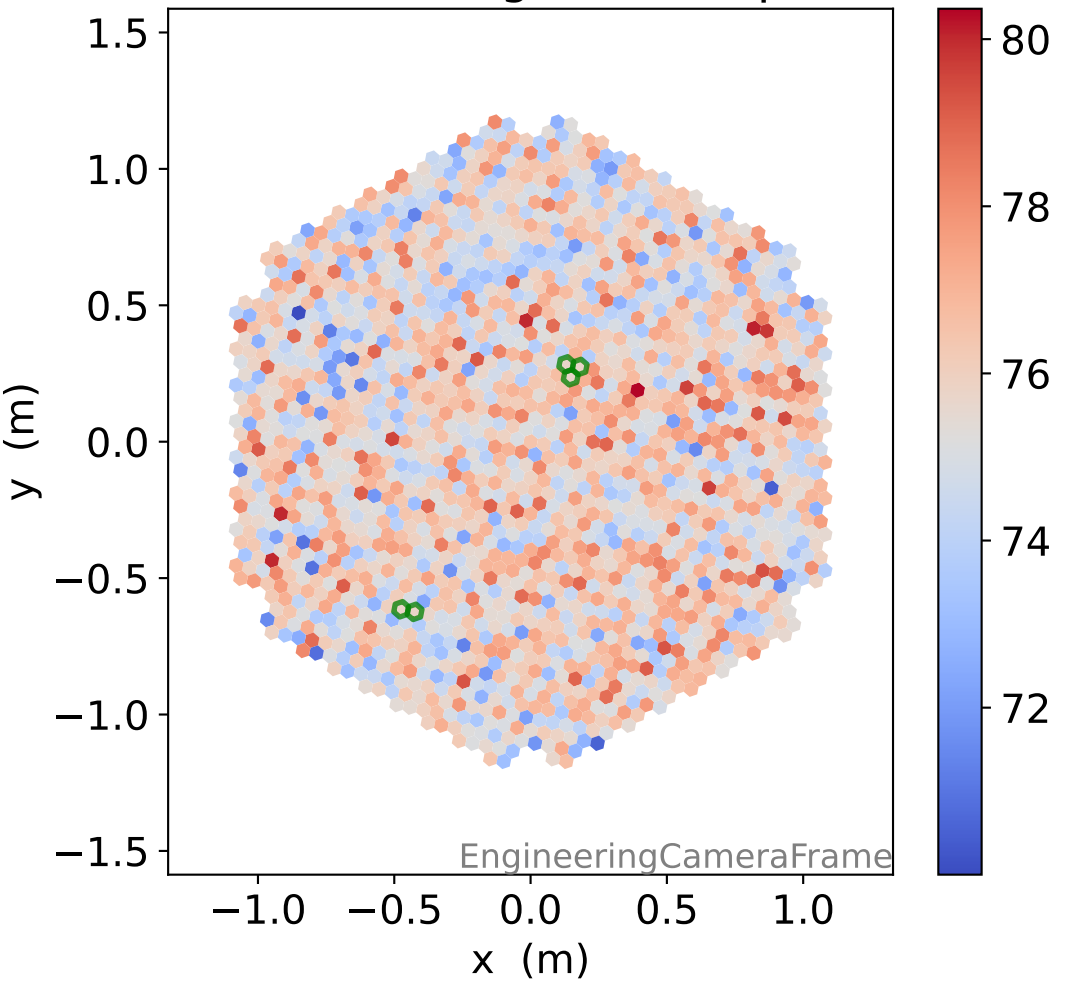

Run 9508

Run 9508

Run 9508 channel: HG

FF sample of 10000 events

pedestal sample of 10000 events

flat-fielded gain [ADC/pe]

Run 9508 channel: LG

FF sample of 10000 events

pedestal sample of 10000 events

flat-fielded gain [ADC/pe]