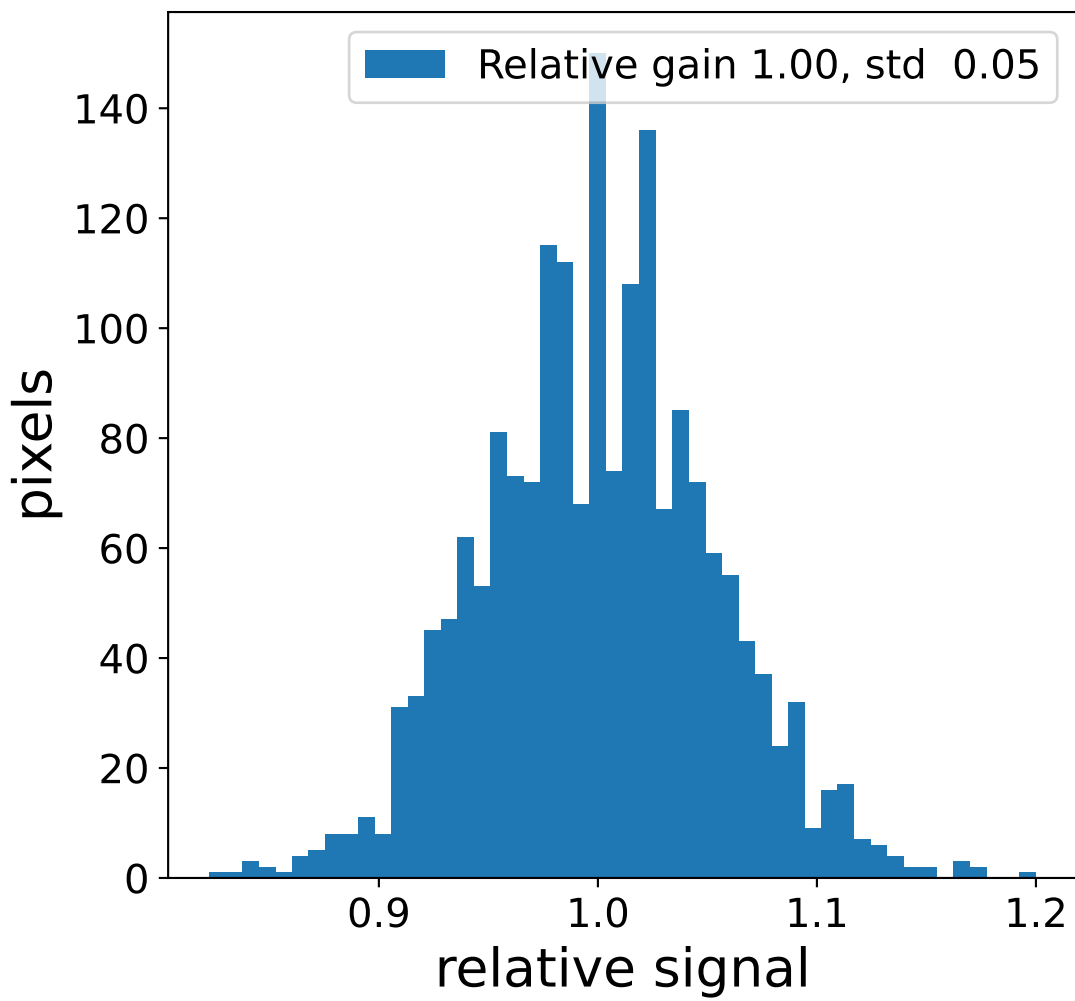

Run 9508

Run 9508

Run 9508 channel: HG

FF sample of 10000 events

pedestal sample of 10000 events

flat-fielded gain [ADC/pe]

Run 9508 channel: LG

FF sample of 10000 events

pedestal sample of 10000 events

flat-fielded gain [ADC/pe]