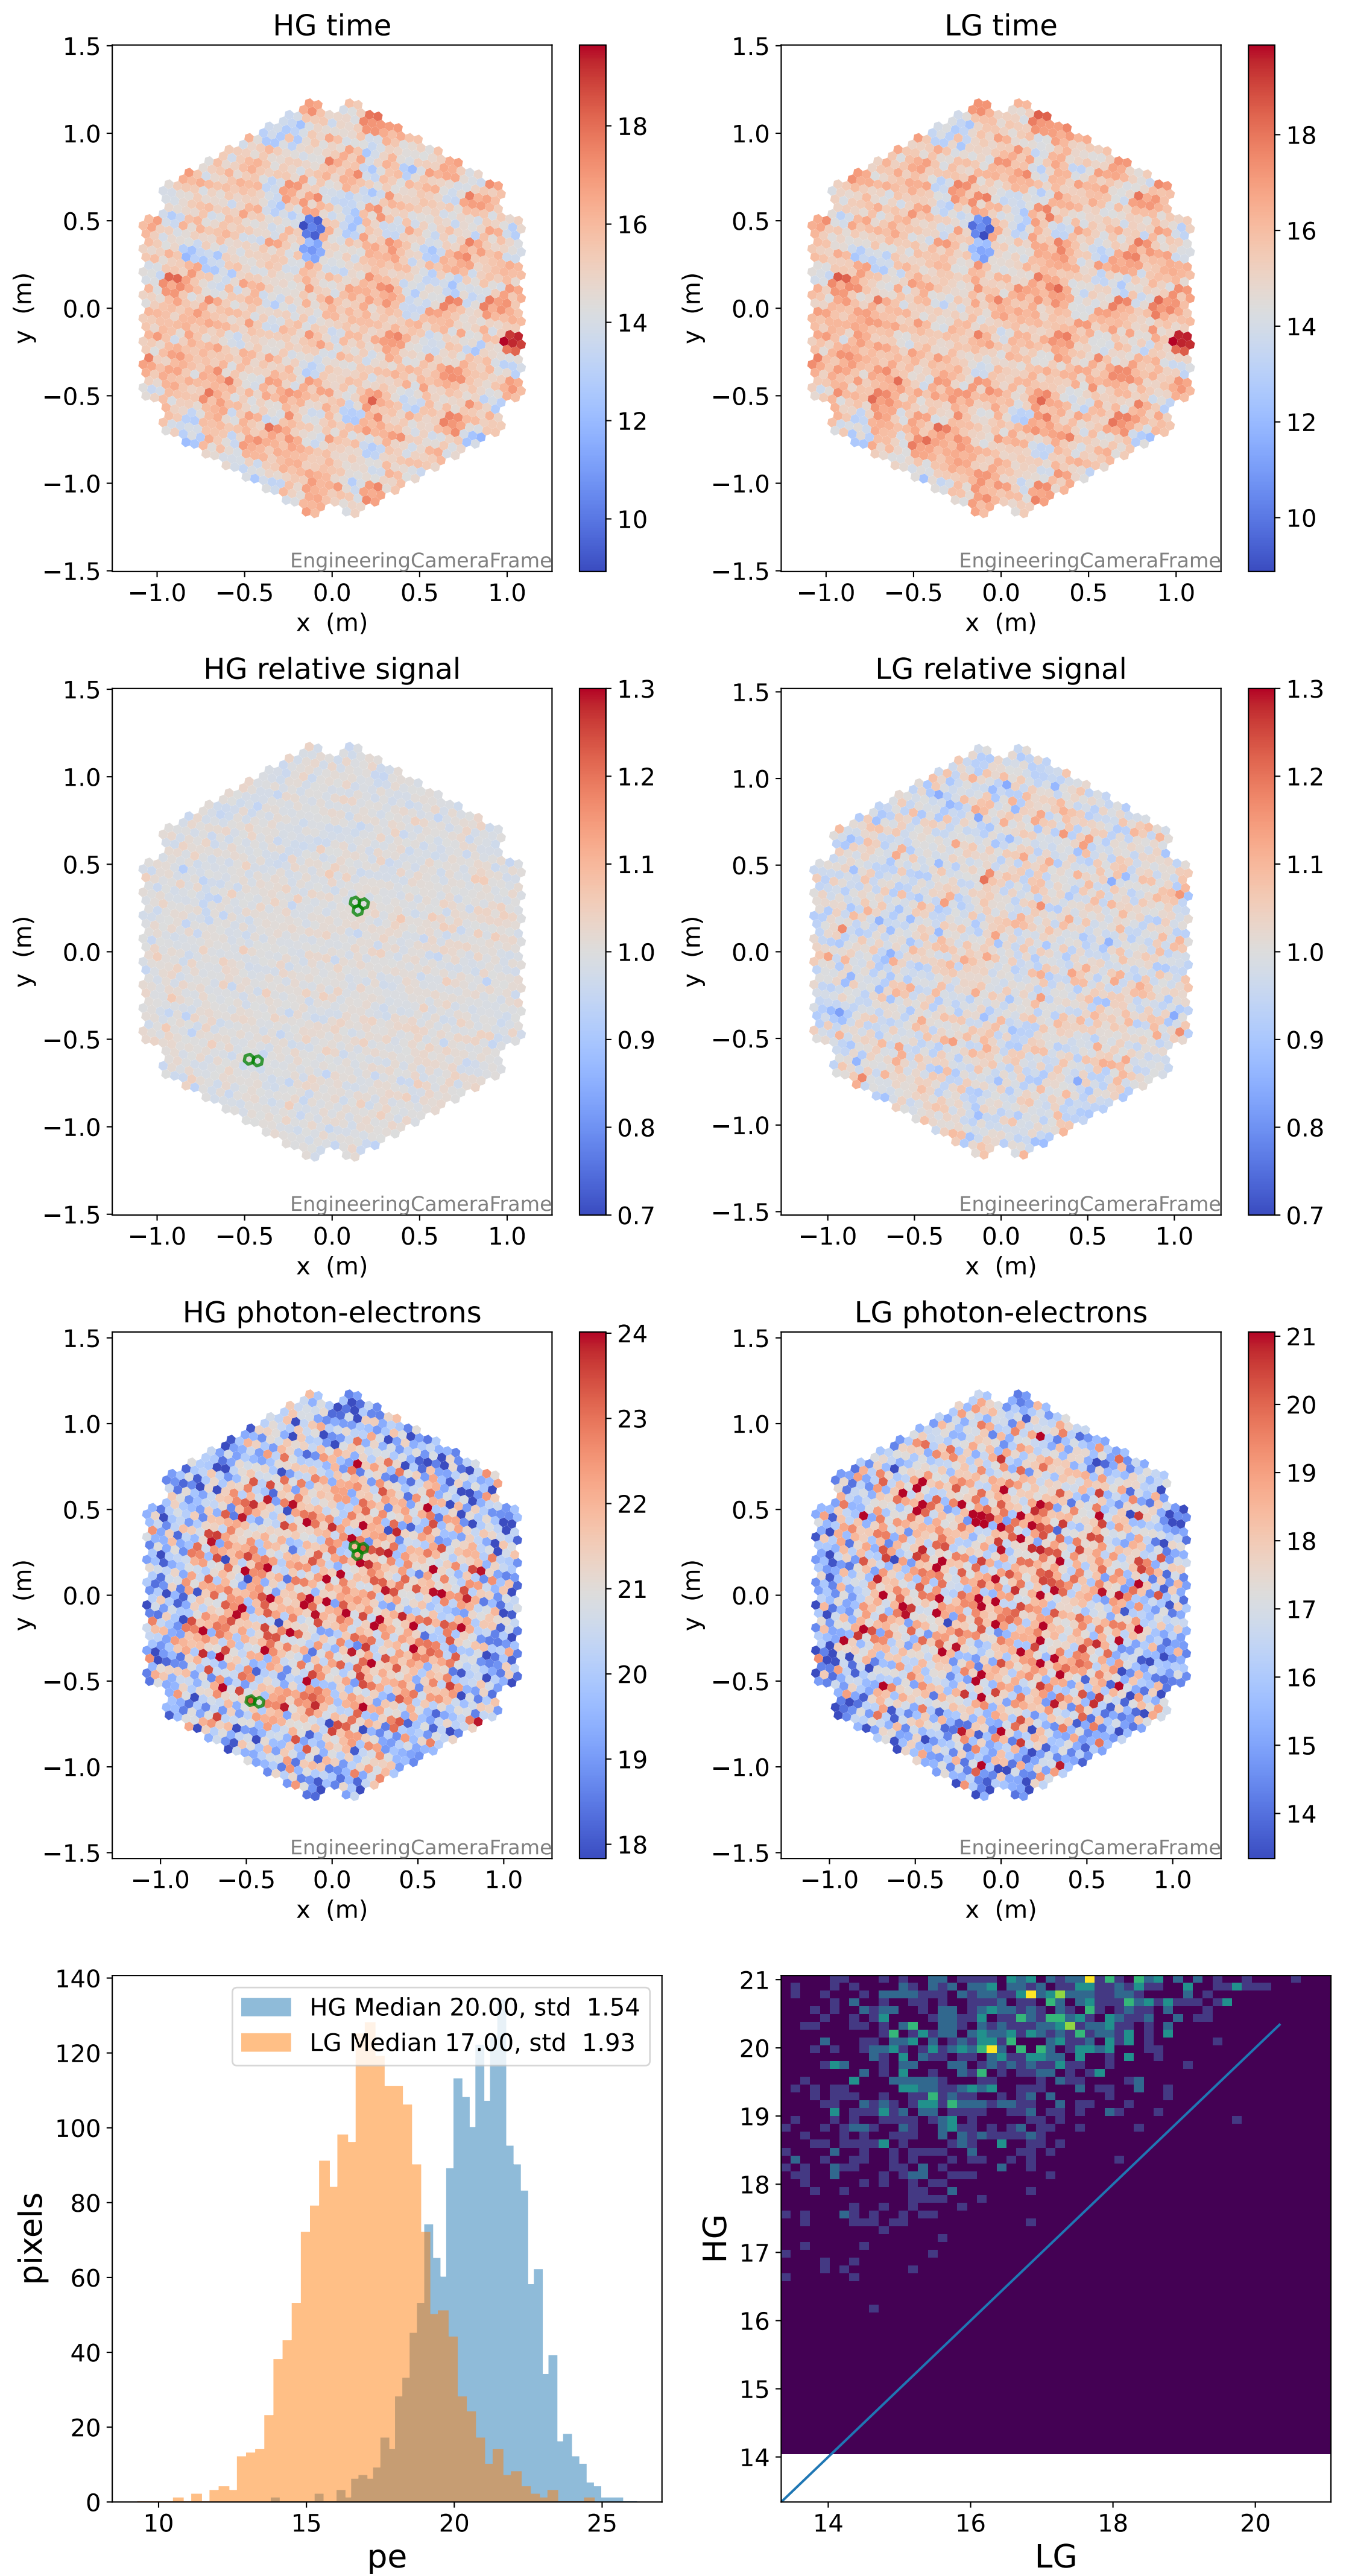

Run 9508

Run 9508

Run 9508 channel: HG

FF sample of 10000 events

pedestal sample of 10000 events

flat-fielded gain [ADC/pe]

Run 9508 channel: LG

FF sample of 10000 events

pedestal sample of 10000 events

flat-fielded gain [ADC/pe]