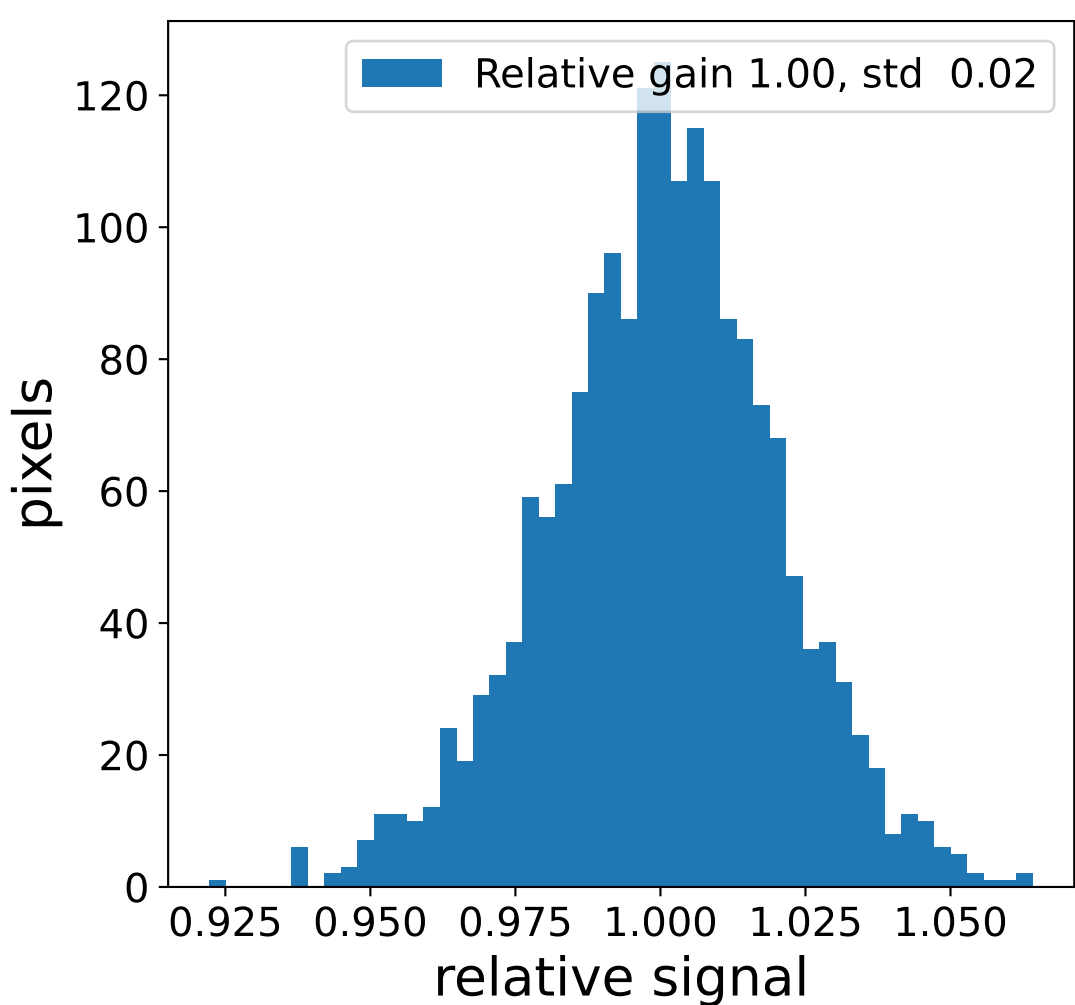

Run 9508

Run 9508

Run 9508 channel: HG

FF sample of 10000 events

pedestal sample of 10000 events

flat-fielded gain [ADC/pe]

Run 9508 channel: LG

FF sample of 10000 events

pedestal sample of 10000 events

flat-fielded gain [ADC/pe]