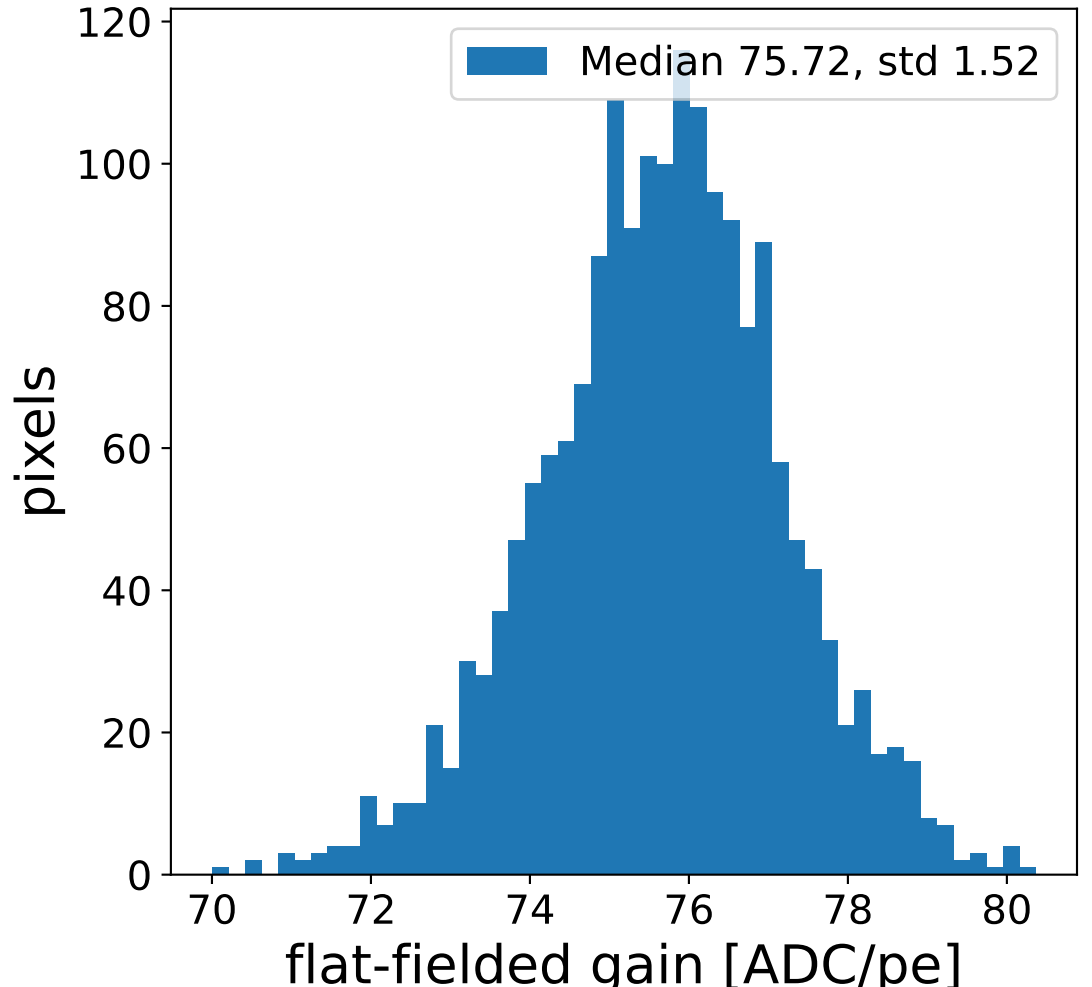

Run 9508

Run 9508

Run 9508 channel: HG

FF sample of 10000 events

pedestal sample of 10000 events

flat-fielded gain [ADC/pe]

Run 9508 channel: LG

FF sample of 10000 events

pedestal sample of 10000 events

flat-fielded gain [ADC/pe]