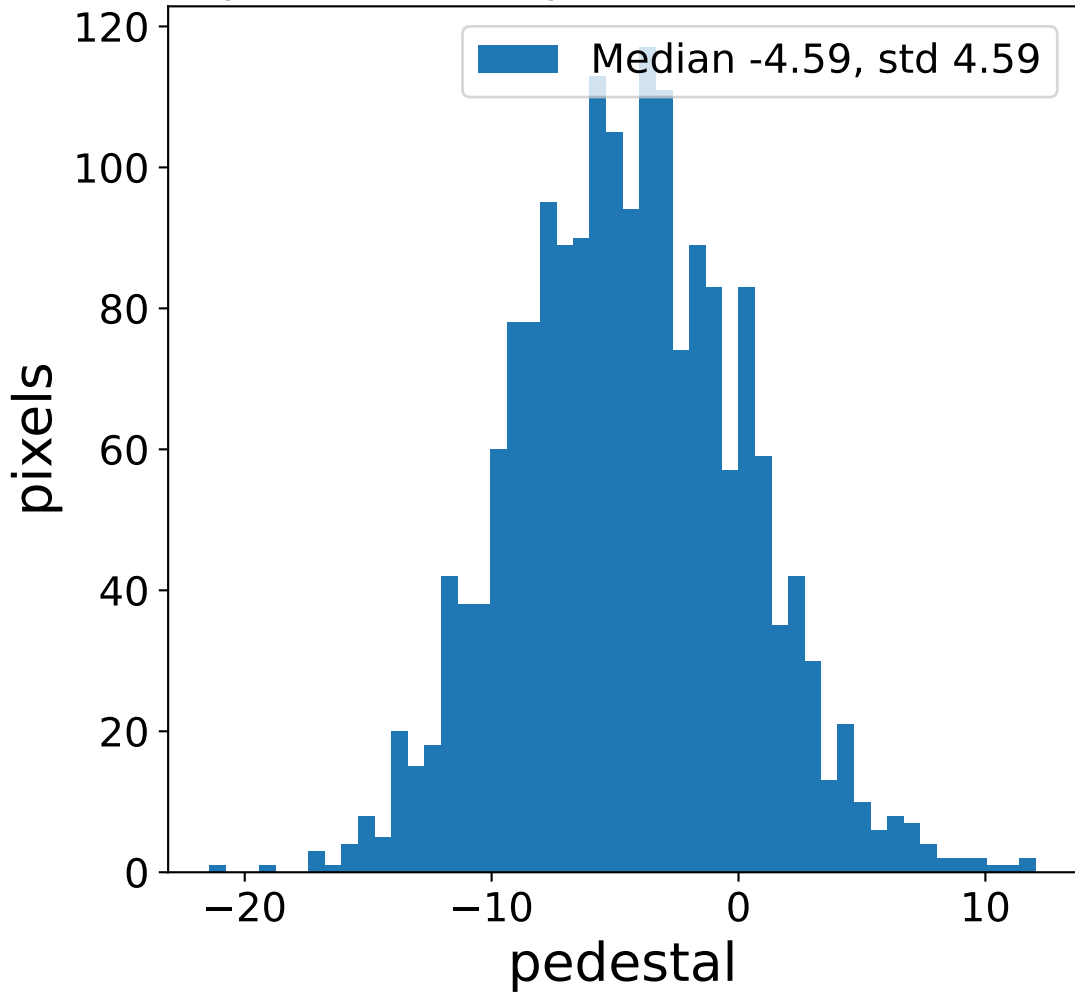

Run 9508

Run 9508

Run 9508 channel: HG

FF sample of 10000 events

pedestal sample of 10000 events

flat-fielded gain [ADC/pe]

Run 9508 channel: LG

FF sample of 10000 events

pedestal sample of 10000 events

flat-fielded gain [ADC/pe]