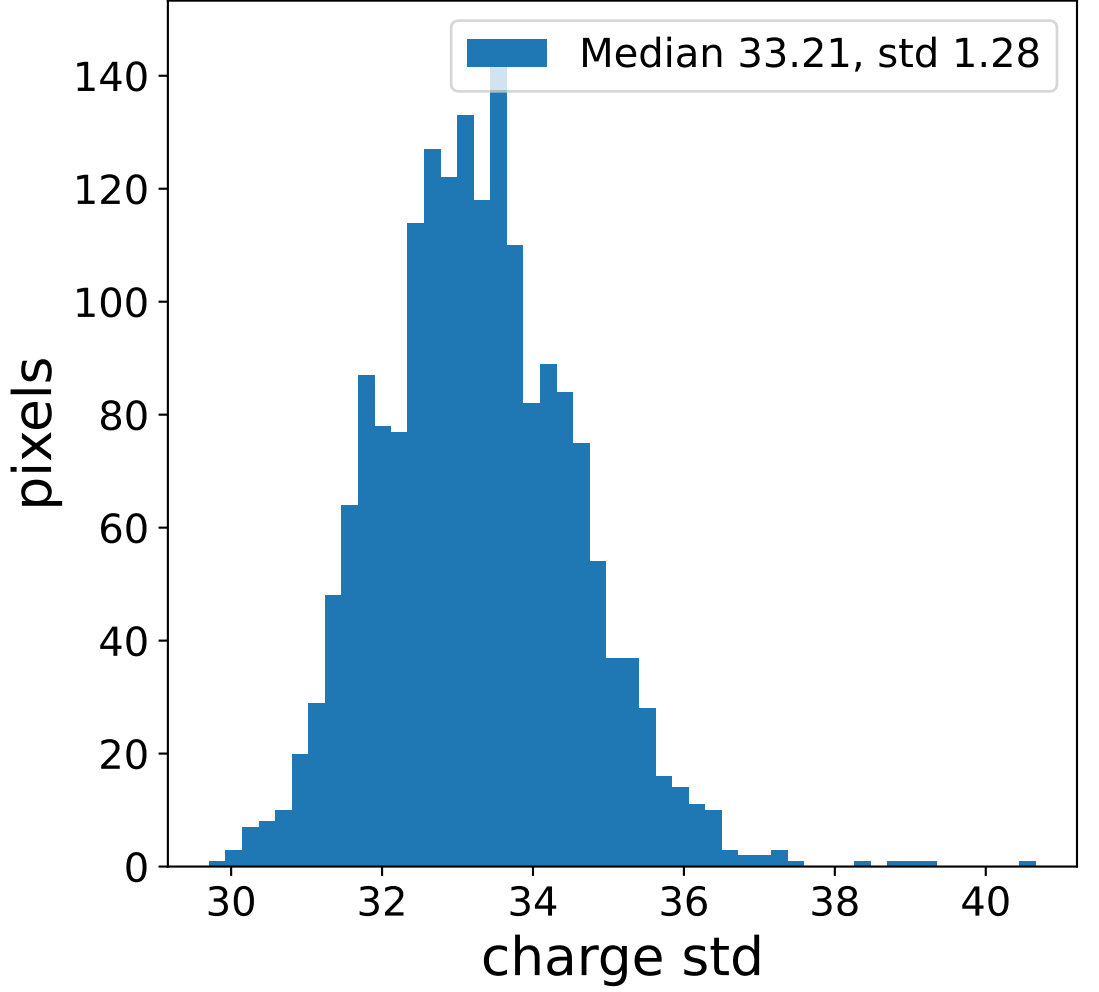

Run 9508

Run 9508

Run 9508 channel: HG

FF sample of 10000 events

pedestal sample of 10000 events

flat-fielded gain [ADC/pe]

Run 9508 channel: LG

FF sample of 10000 events

pedestal sample of 10000 events

flat-fielded gain [ADC/pe]