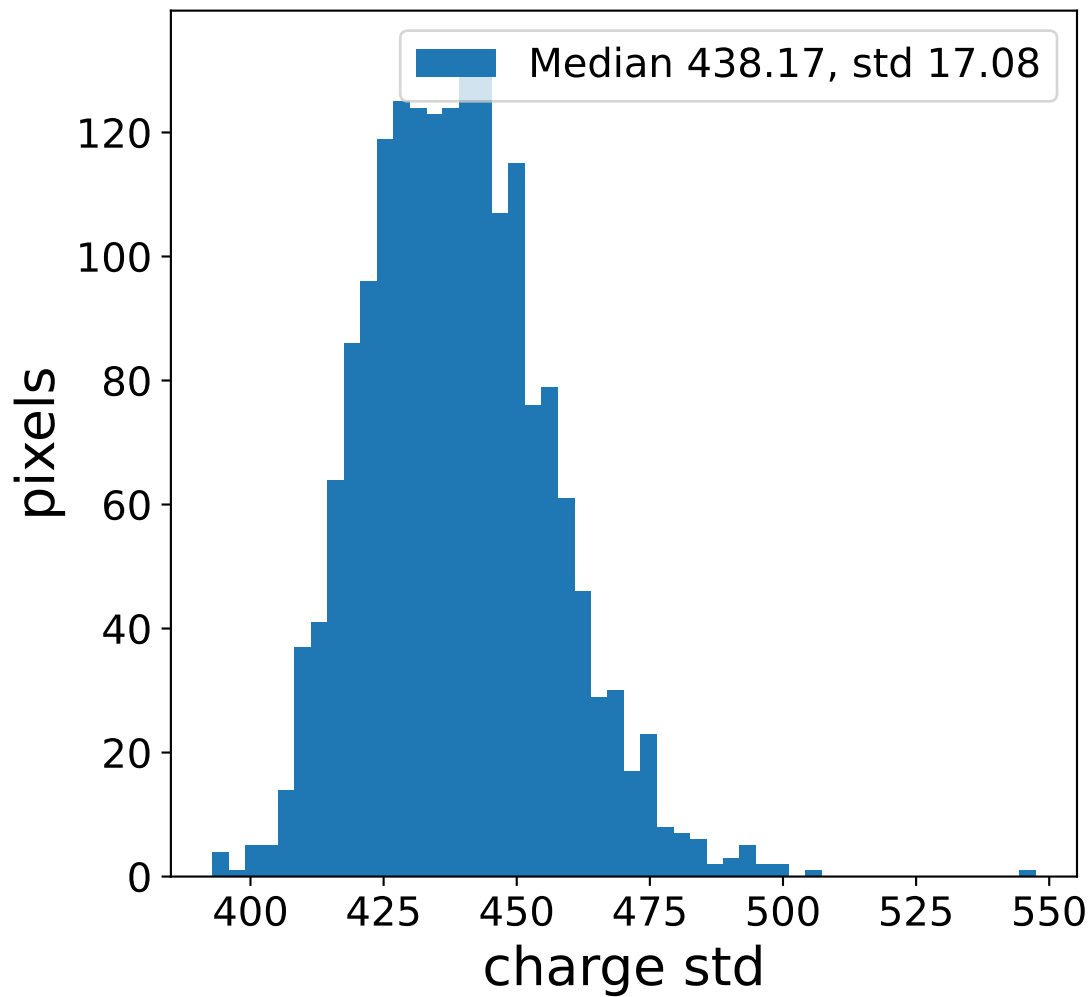

Run 9508

Run 9508

Run 9508 channel: HG

FF sample of 10000 events

pedestal sample of 10000 events

flat-fielded gain [ADC/pe]

Run 9508 channel: LG

FF sample of 10000 events

pedestal sample of 10000 events

flat-fielded gain [ADC/pe]