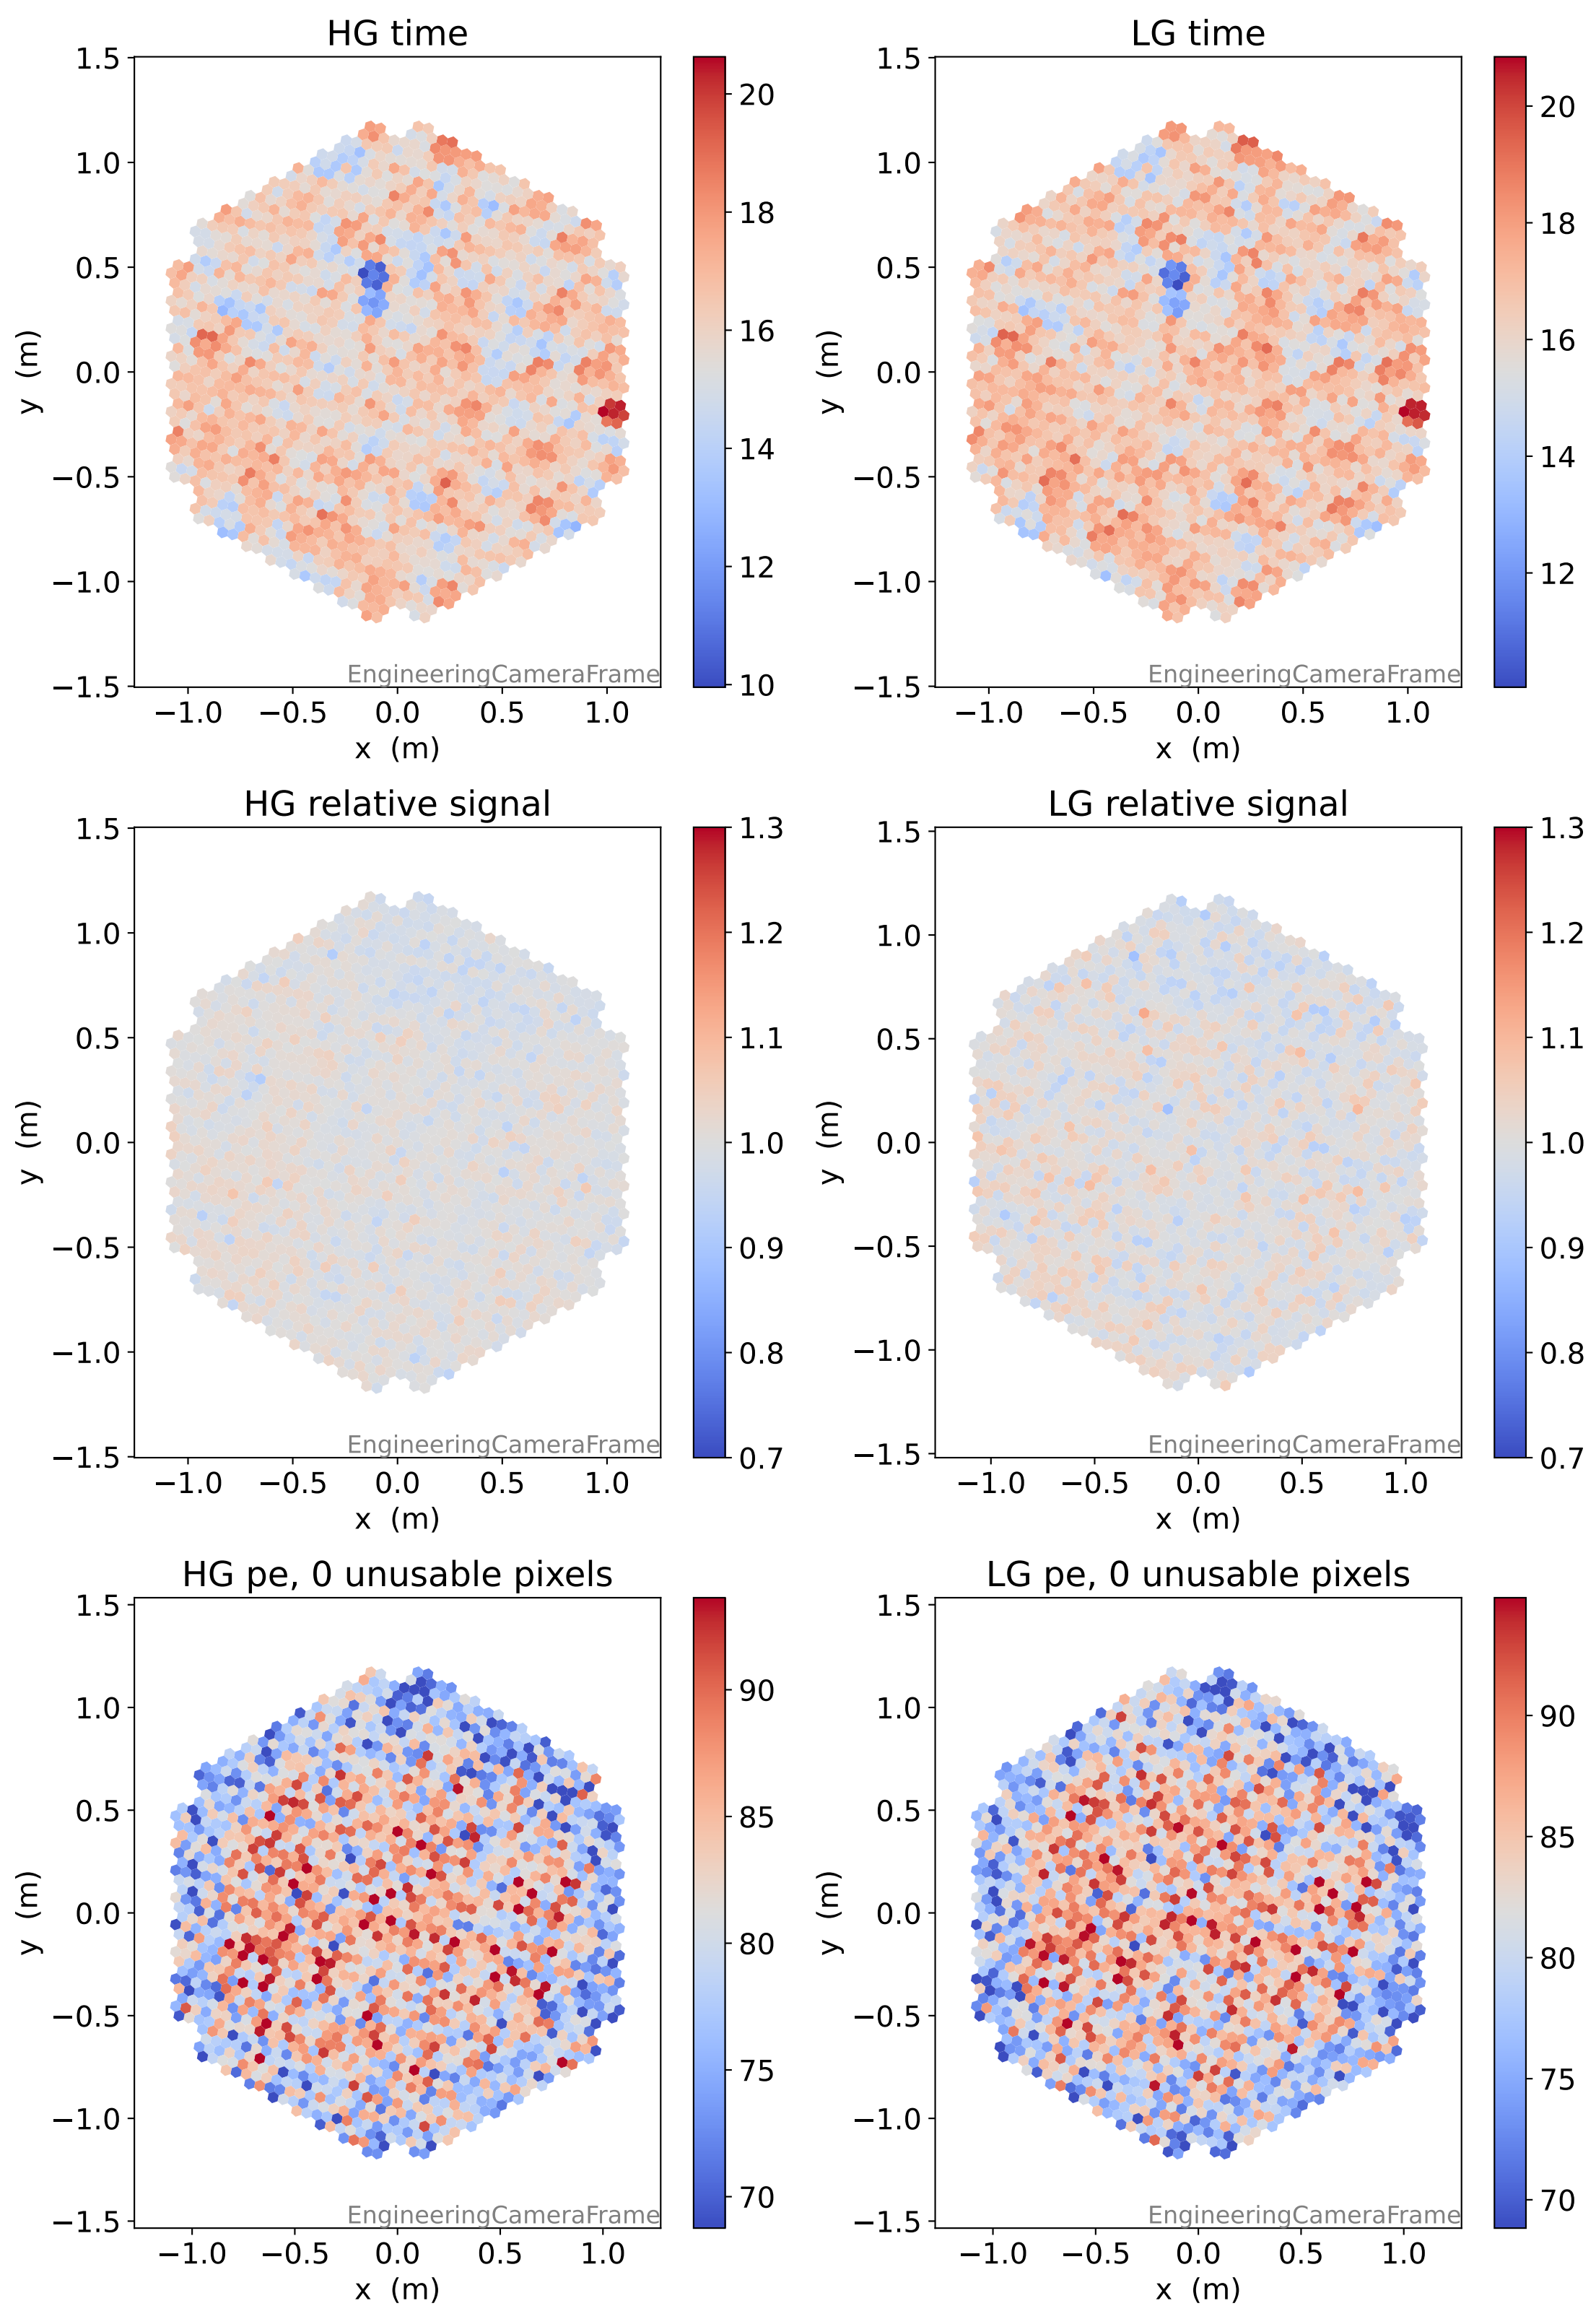

Run 9639, Cat-A calibration

Run 9639

Run 9639 channel: HG

FF sample of 10000 events

pedestal sample of 10000 events

flat-fielded gain [ADC/pe]

Run 9639 channel: LG

FF sample of 10000 events

pedestal sample of 10000 events