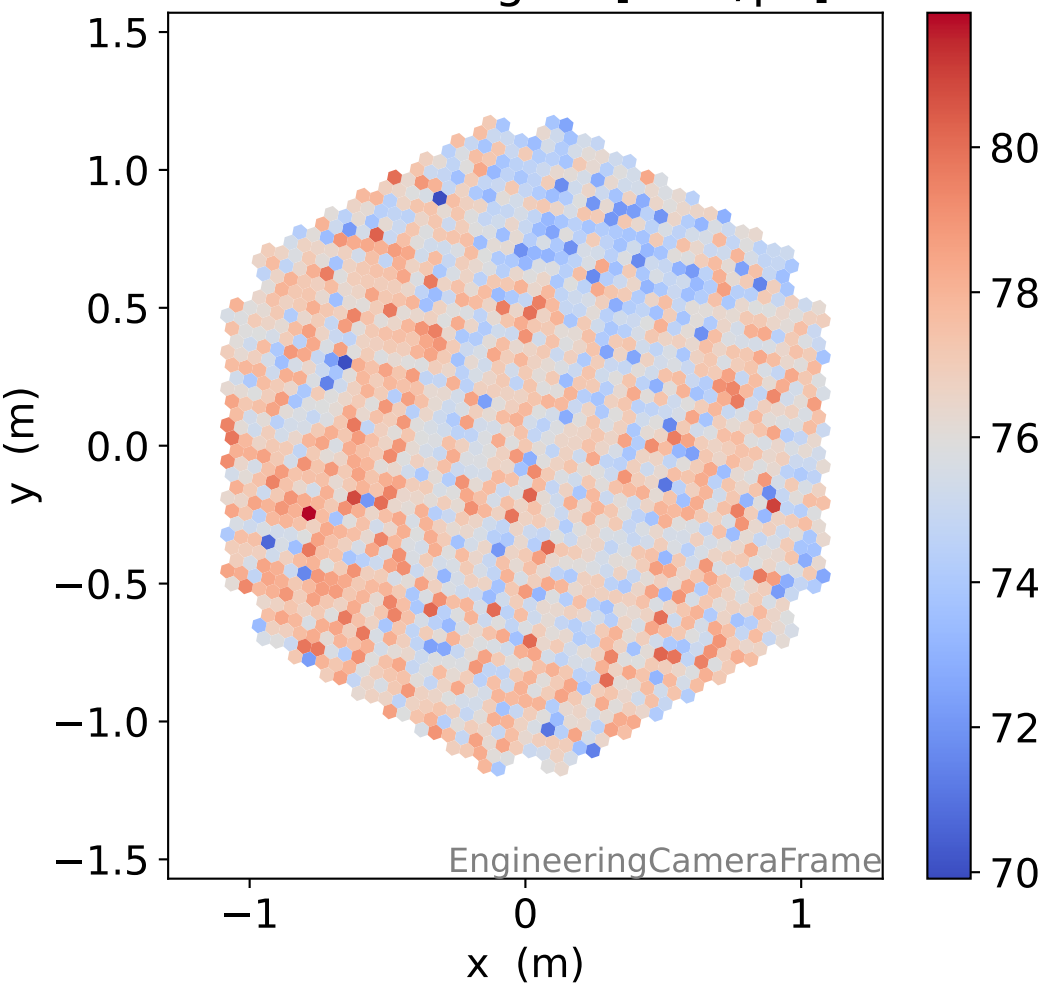

Run 9639, Cat-A calibration

Run 9639

Run 9639 channel: HG

FF sample of 10000 events

pedestal sample of 10000 events

flat-fielded gain [ADC/pe]

Run 9639 channel: LG

FF sample of 10000 events

pedestal sample of 10000 events