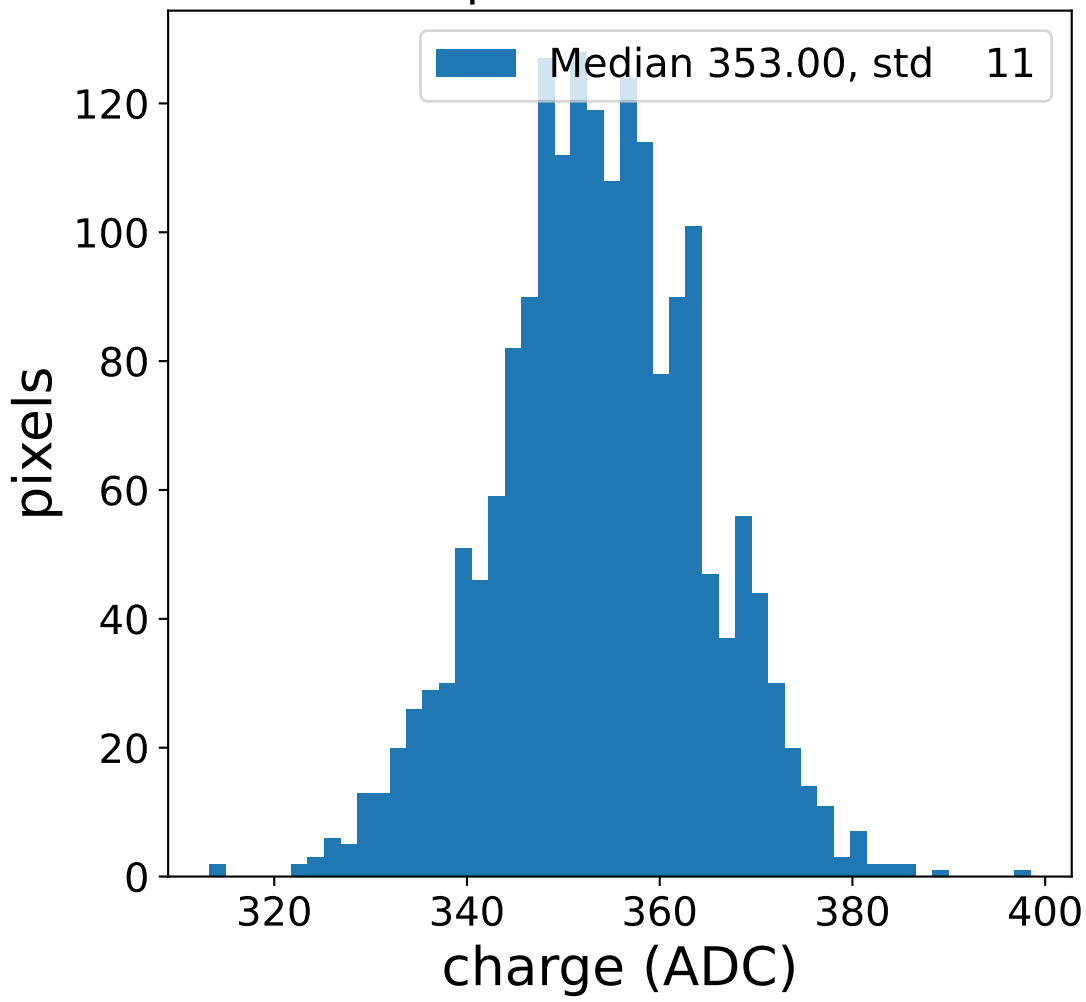

Run 9639, Cat-A calibration

Run 9639

Run 9639 channel: HG

FF sample of 10000 events

pedestal sample of 10000 events

flat-fielded gain [ADC/pe]

Run 9639 channel: LG

FF sample of 10000 events

pedestal sample of 10000 events