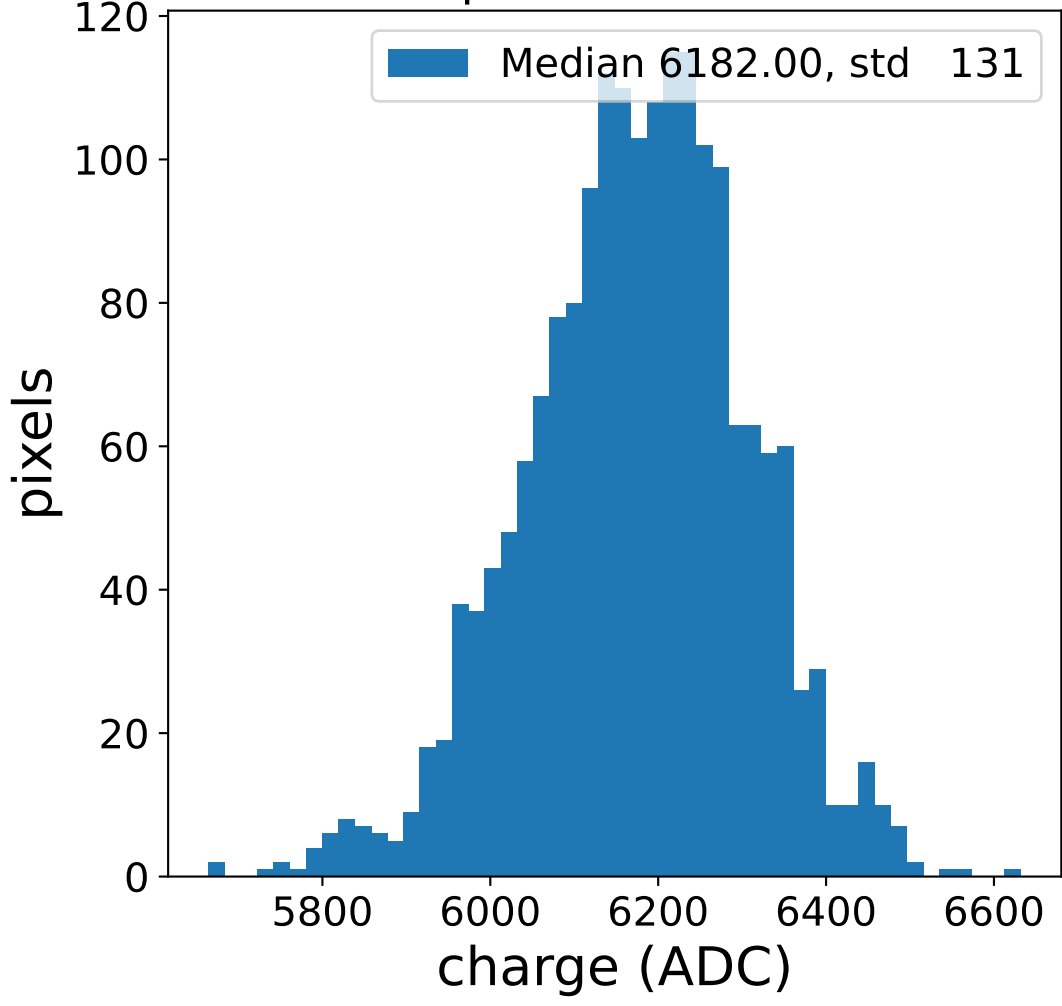

Run 9639, Cat-A calibration

Run 9639

Run 9639 channel: HG

FF sample of 10000 events

pedestal sample of 10000 events

flat-fielded gain [ADC/pe]

Run 9639 channel: LG

FF sample of 10000 events

pedestal sample of 10000 events