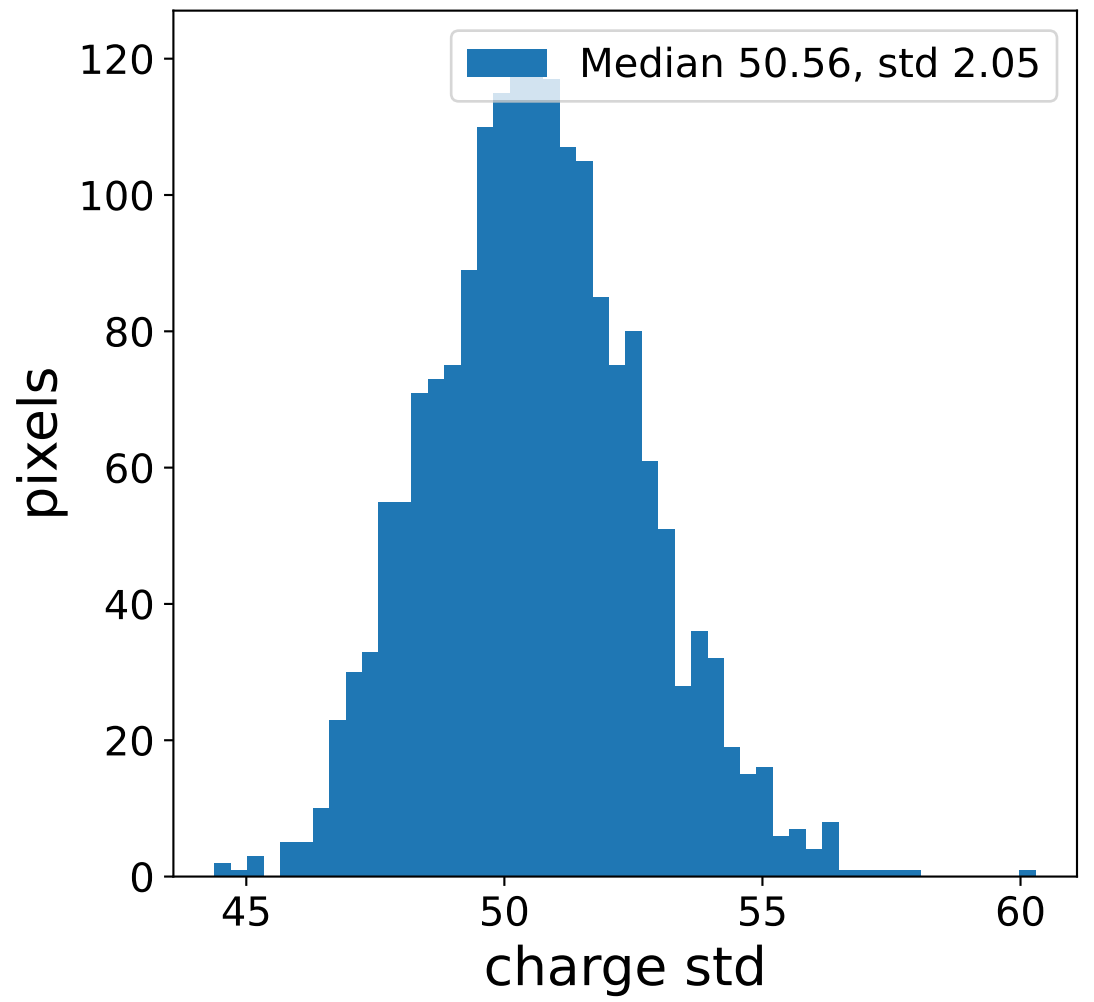

Run 9639, Cat-A calibration

Run 9639

Run 9639 channel: HG

FF sample of 10000 events

pedestal sample of 10000 events

flat-fielded gain [ADC/pe]

Run 9639 channel: LG

FF sample of 10000 events

pedestal sample of 10000 events