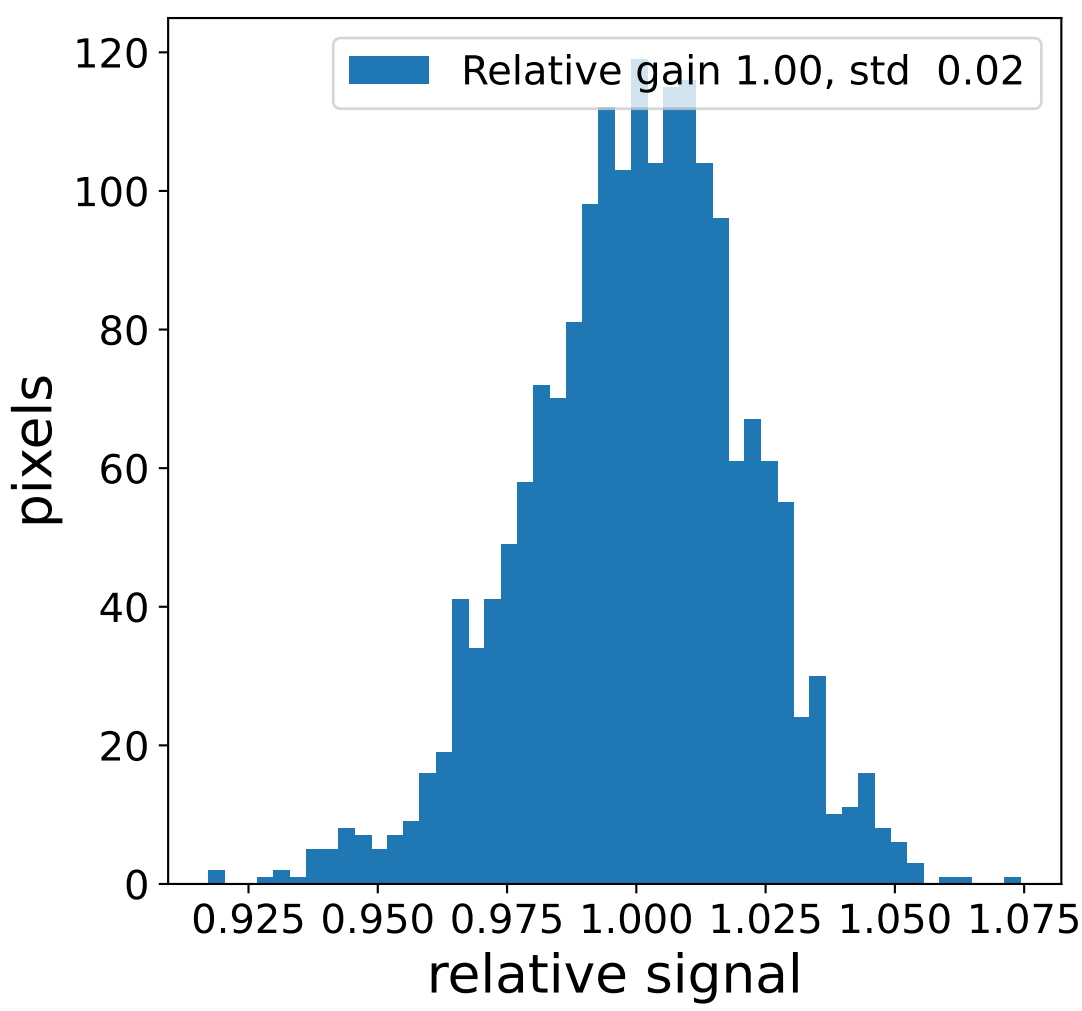

Run 9639, Cat-A calibration

Run 9639

Run 9639 channel: HG

FF sample of 10000 events

pedestal sample of 10000 events

flat-fielded gain [ADC/pe]

Run 9639 channel: LG

FF sample of 10000 events

pedestal sample of 10000 events