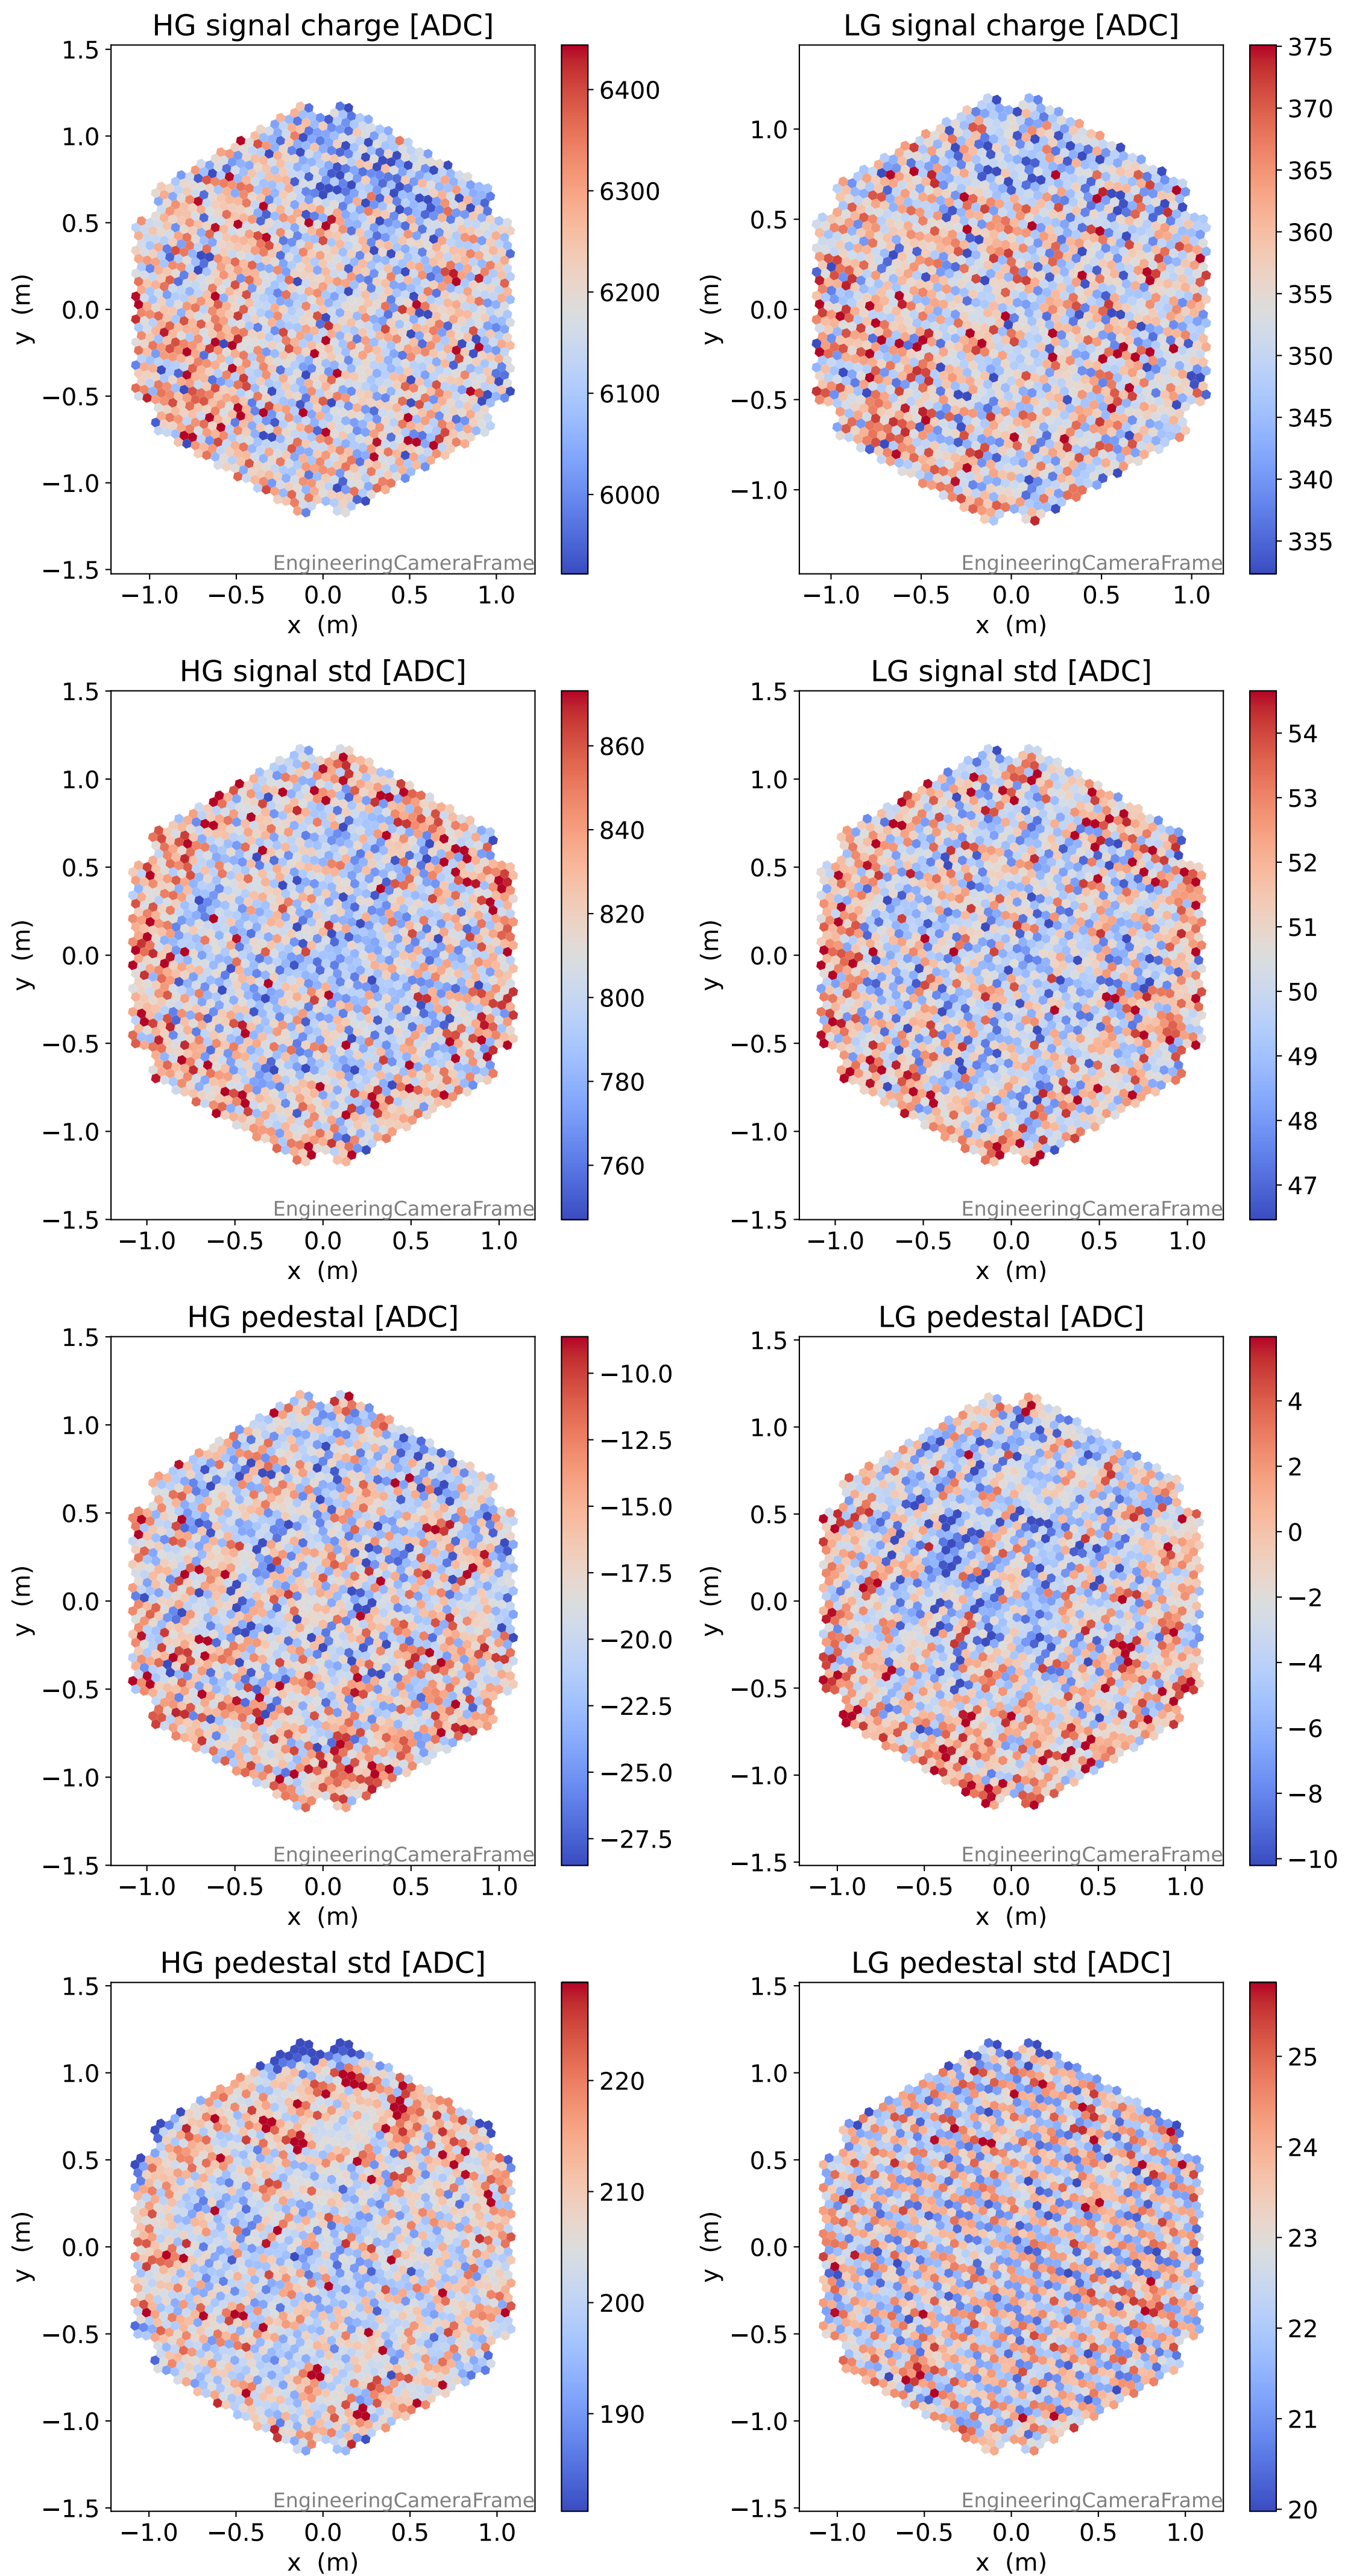

Run 9639, Cat-A calibration

Run 9639

Run 9639 channel: HG

FF sample of 10000 events

pedestal sample of 10000 events

flat-fielded gain [ADC/pe]

Run 9639 channel: LG

FF sample of 10000 events

pedestal sample of 10000 events