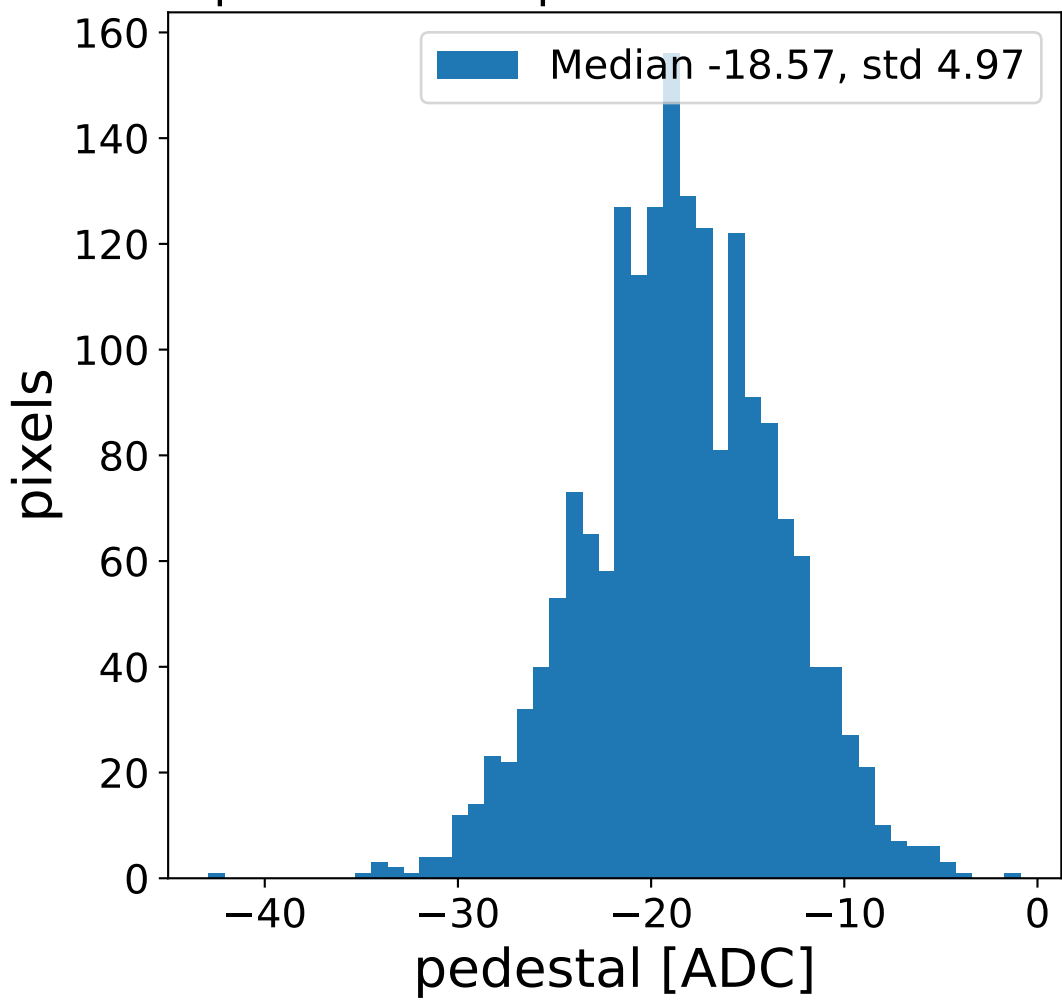

Run 9639, Cat-A calibration

Run 9639

Run 9639 channel: HG

FF sample of 10000 events

pedestal sample of 10000 events

flat-fielded gain [ADC/pe]

Run 9639 channel: LG

FF sample of 10000 events

pedestal sample of 10000 events