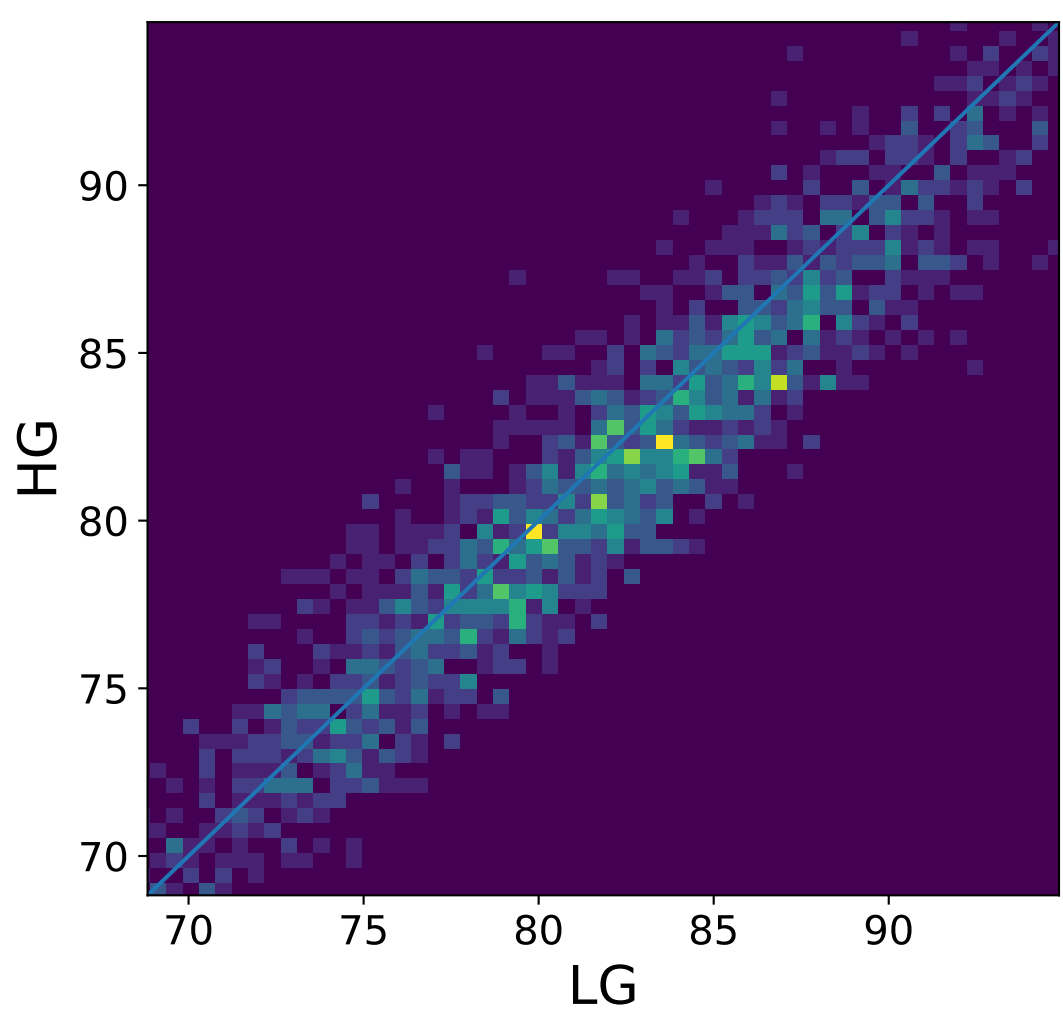

Run 9639, Cat-A calibration

Run 9639

Run 9639 channel: HG

FF sample of 10000 events

pedestal sample of 10000 events

flat-fielded gain [ADC/pe]

Run 9639 channel: LG

FF sample of 10000 events

pedestal sample of 10000 events