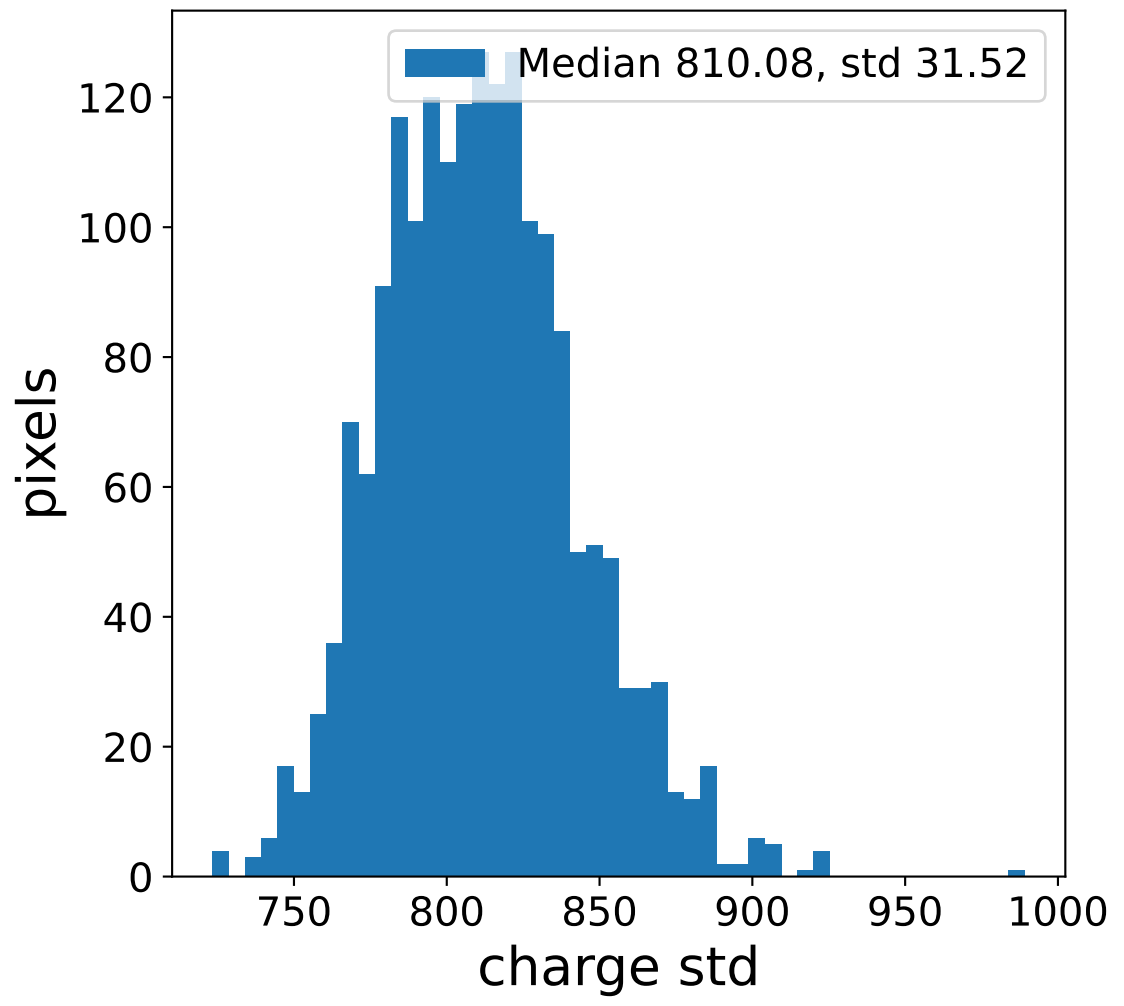

Run 9639, Cat-A calibration

Run 9639

Run 9639 channel: HG

FF sample of 10000 events

pedestal sample of 10000 events

flat-fielded gain [ADC/pe]

Run 9639 channel: LG

FF sample of 10000 events

pedestal sample of 10000 events