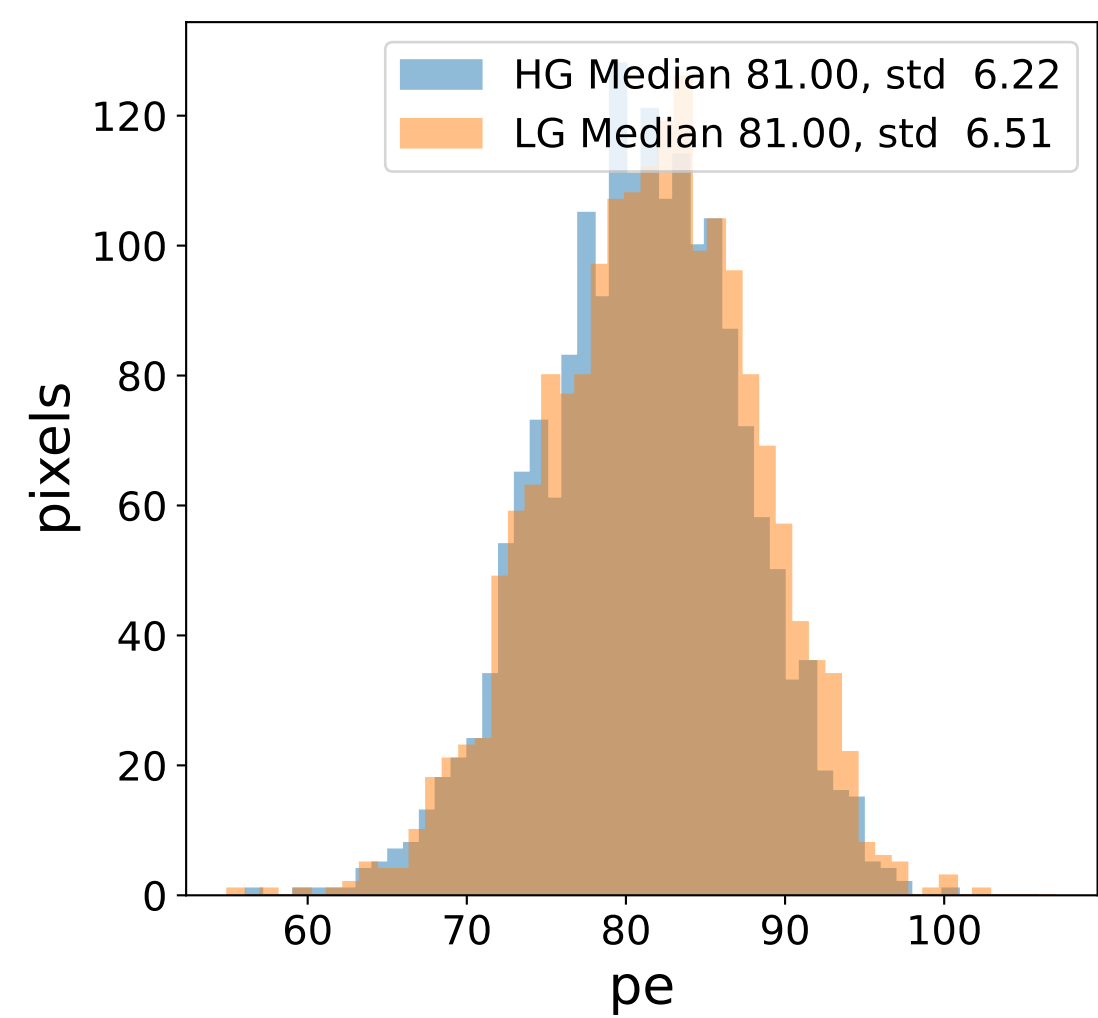

Run 9639, Cat-A calibration

Run 9639

Run 9639 channel: HG

FF sample of 10000 events

pedestal sample of 10000 events

flat-fielded gain [ADC/pe]

Run 9639 channel: LG

FF sample of 10000 events

pedestal sample of 10000 events