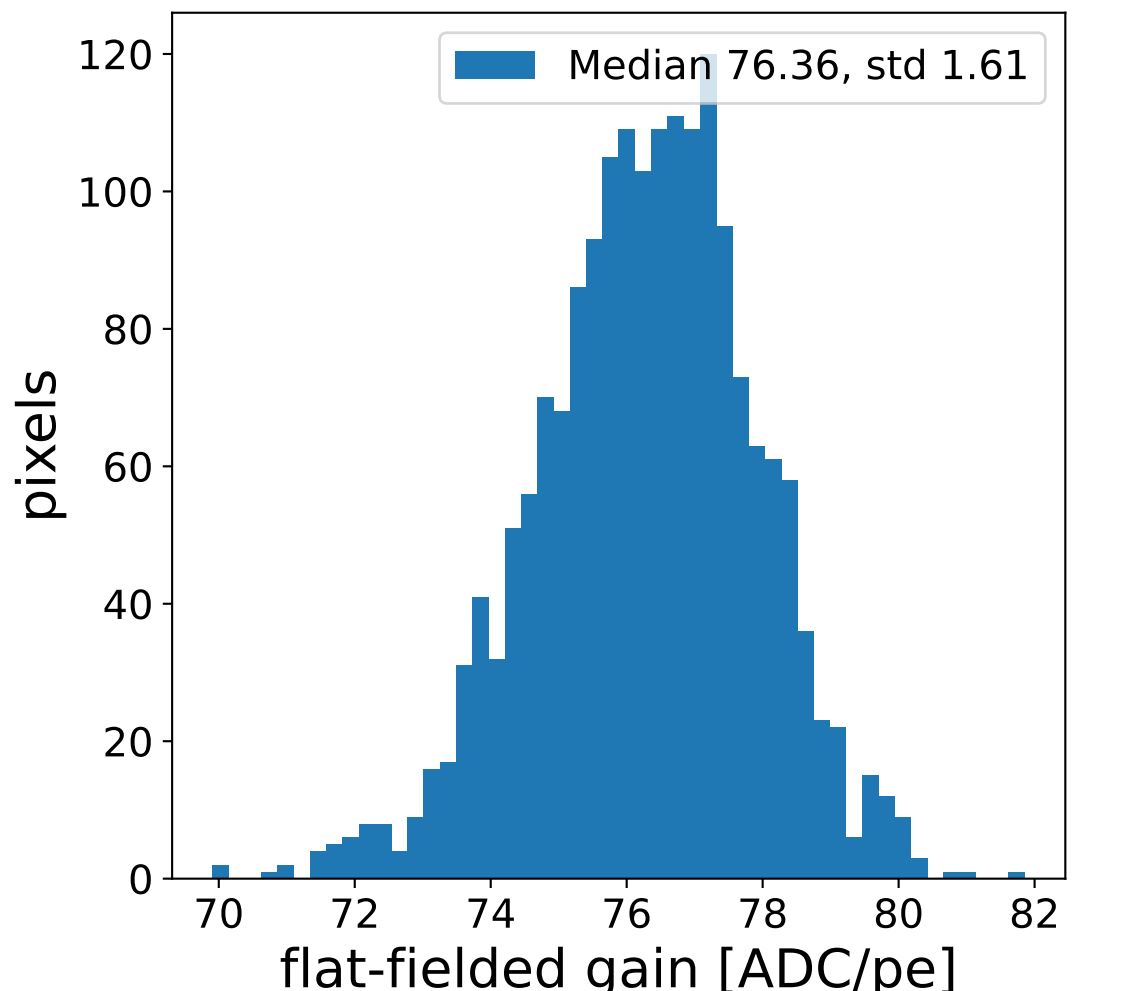

Run 9639, Cat-A calibration

Run 9639

Run 9639 channel: HG

FF sample of 10000 events

pedestal sample of 10000 events

flat-fielded gain [ADC/pe]

Run 9639 channel: LG

FF sample of 10000 events

pedestal sample of 10000 events