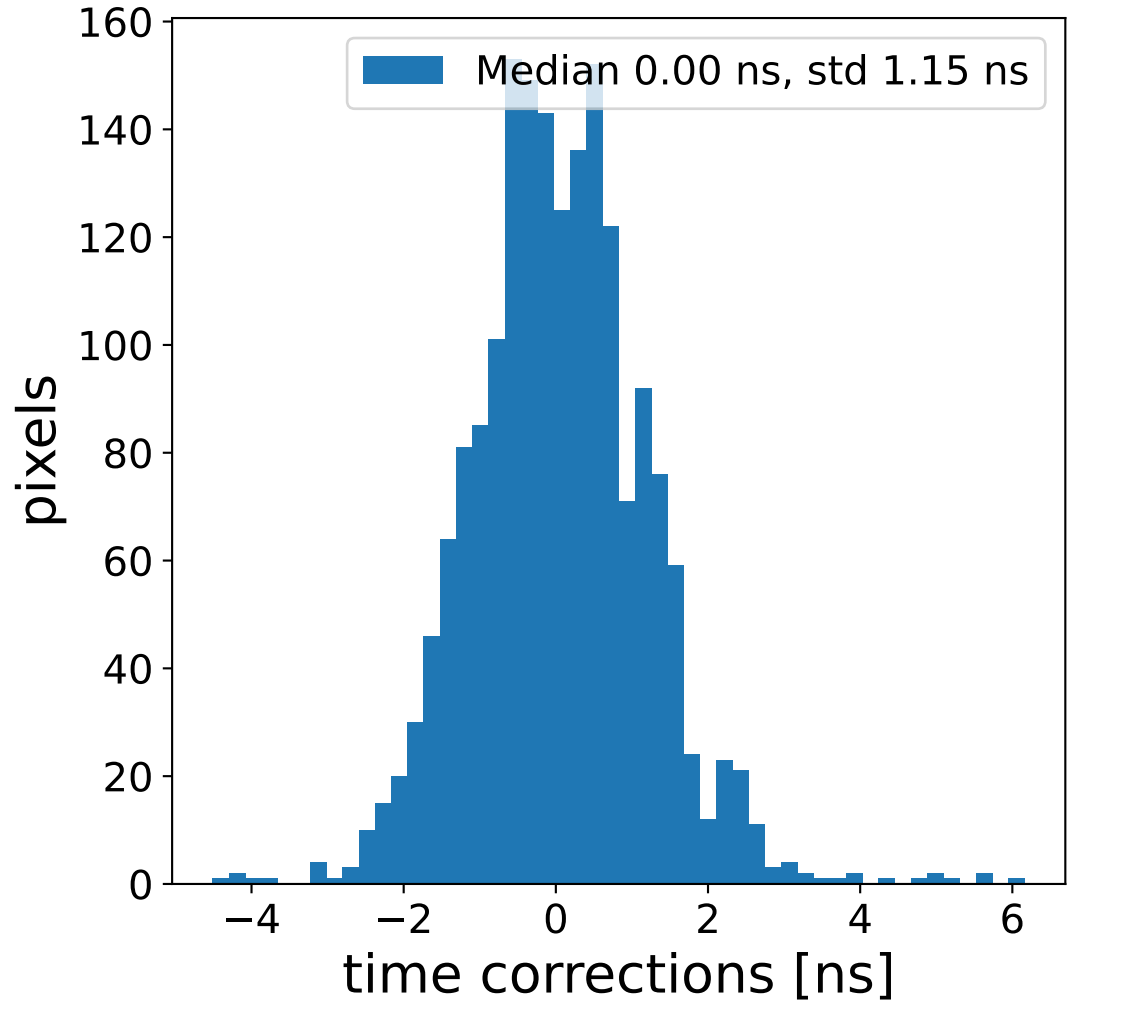

Run 9639, Cat-A calibration

Run 9639

Run 9639 channel: HG

FF sample of 10000 events

pedestal sample of 10000 events

flat-fielded gain [ADC/pe]

Run 9639 channel: LG

FF sample of 10000 events

pedestal sample of 10000 events