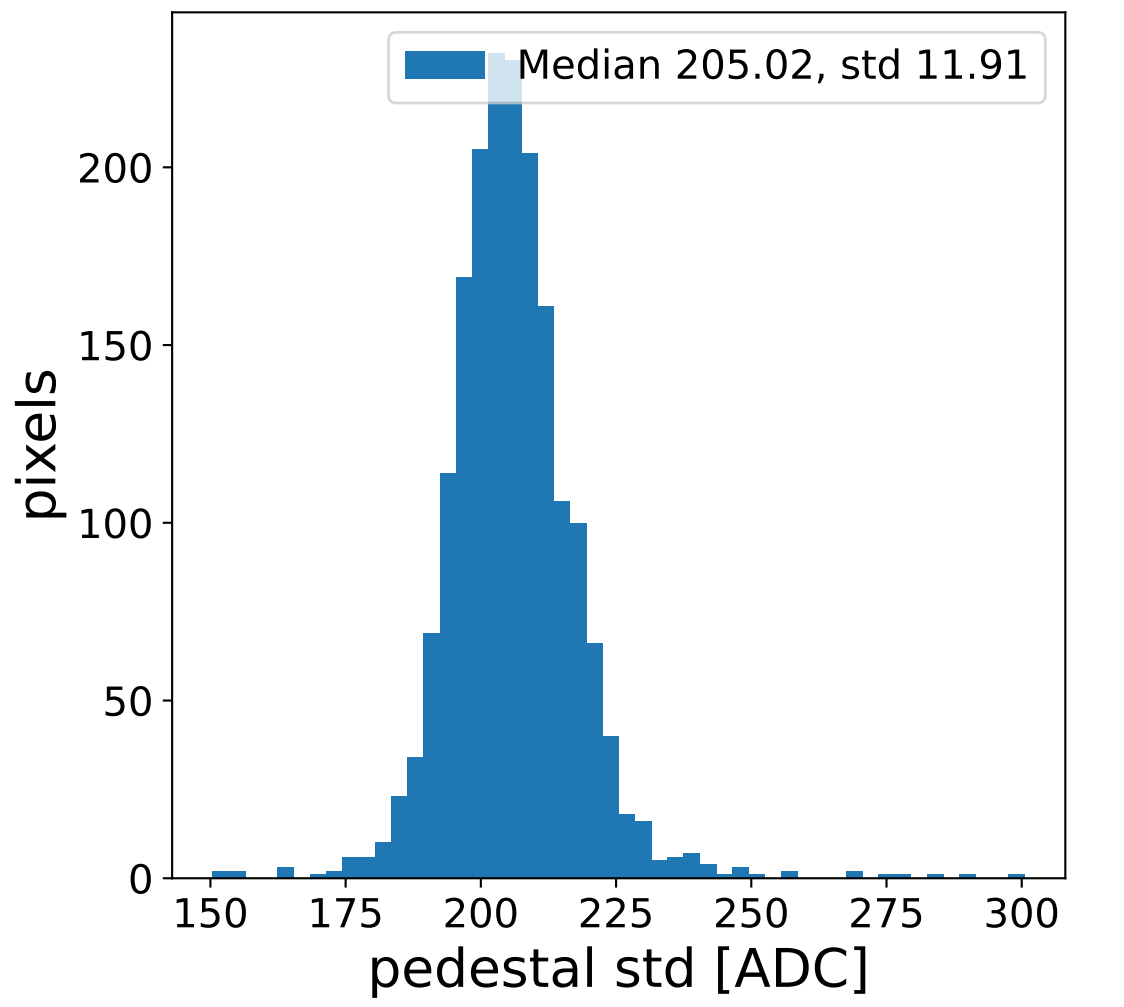

Run 9639, Cat-A calibration

Run 9639

Run 9639 channel: HG

FF sample of 10000 events

pedestal sample of 10000 events

flat-fielded gain [ADC/pe]

Run 9639 channel: LG

FF sample of 10000 events

pedestal sample of 10000 events