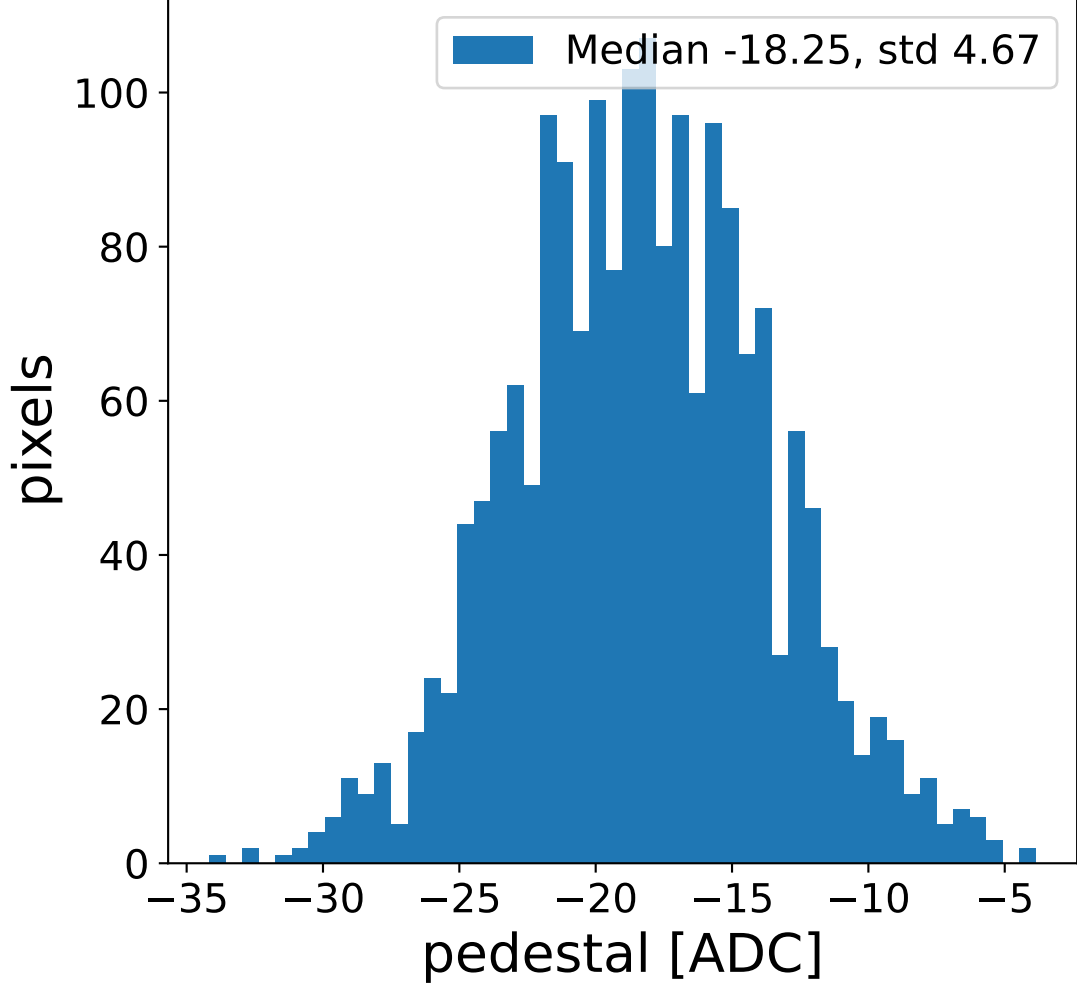

pedestal sample of 10000 events