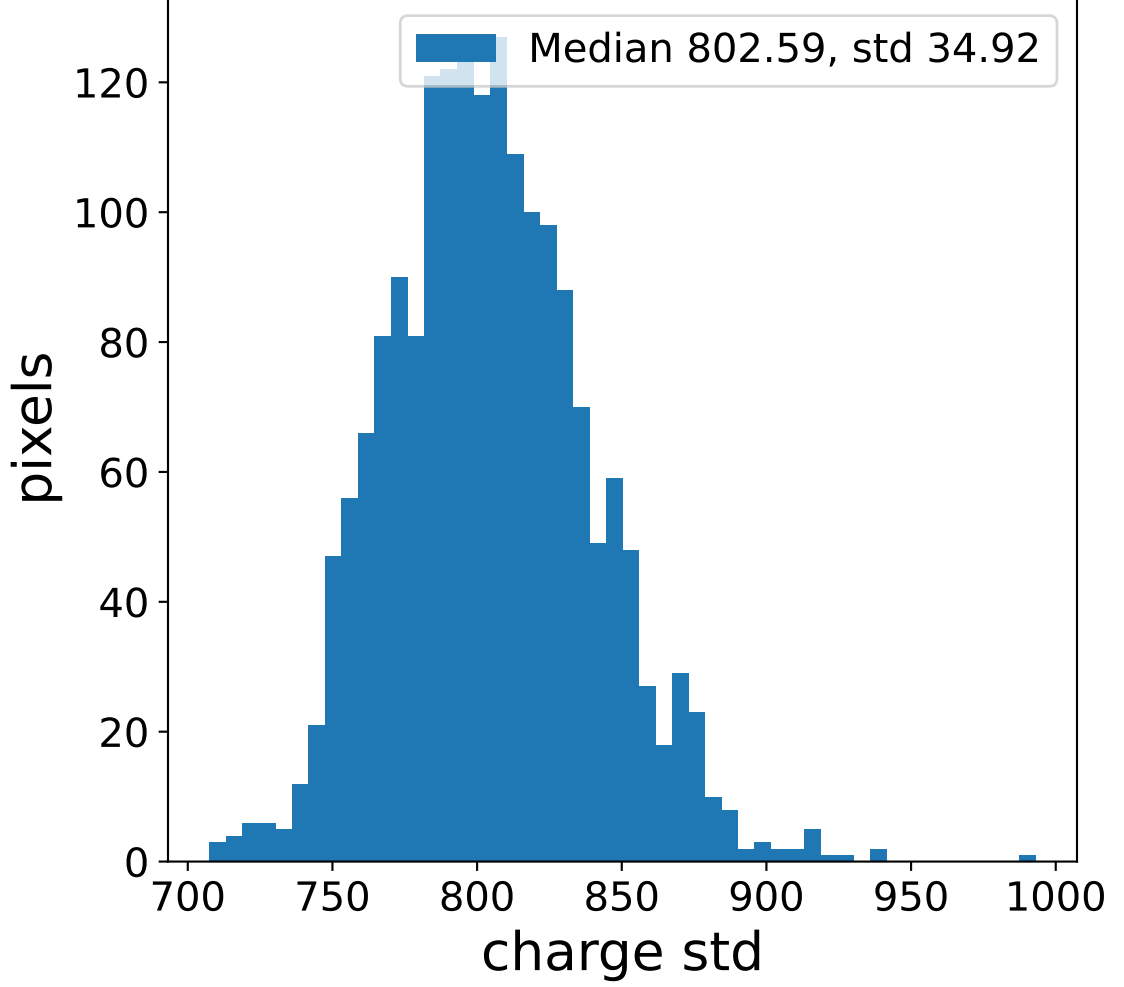

Run 11521 channel: HG

FF sample of 10000 events