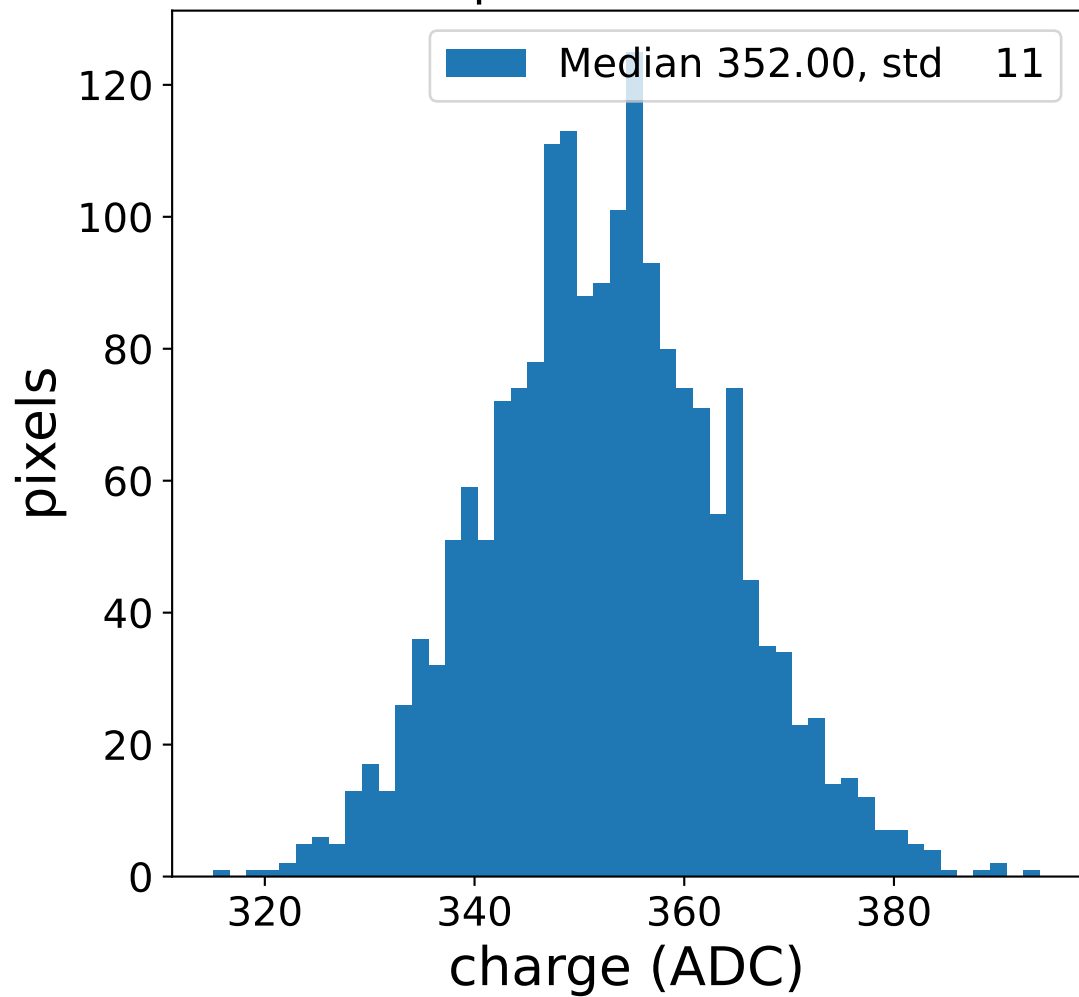

Run 11521 channel: LG

FF sample of 10000 events