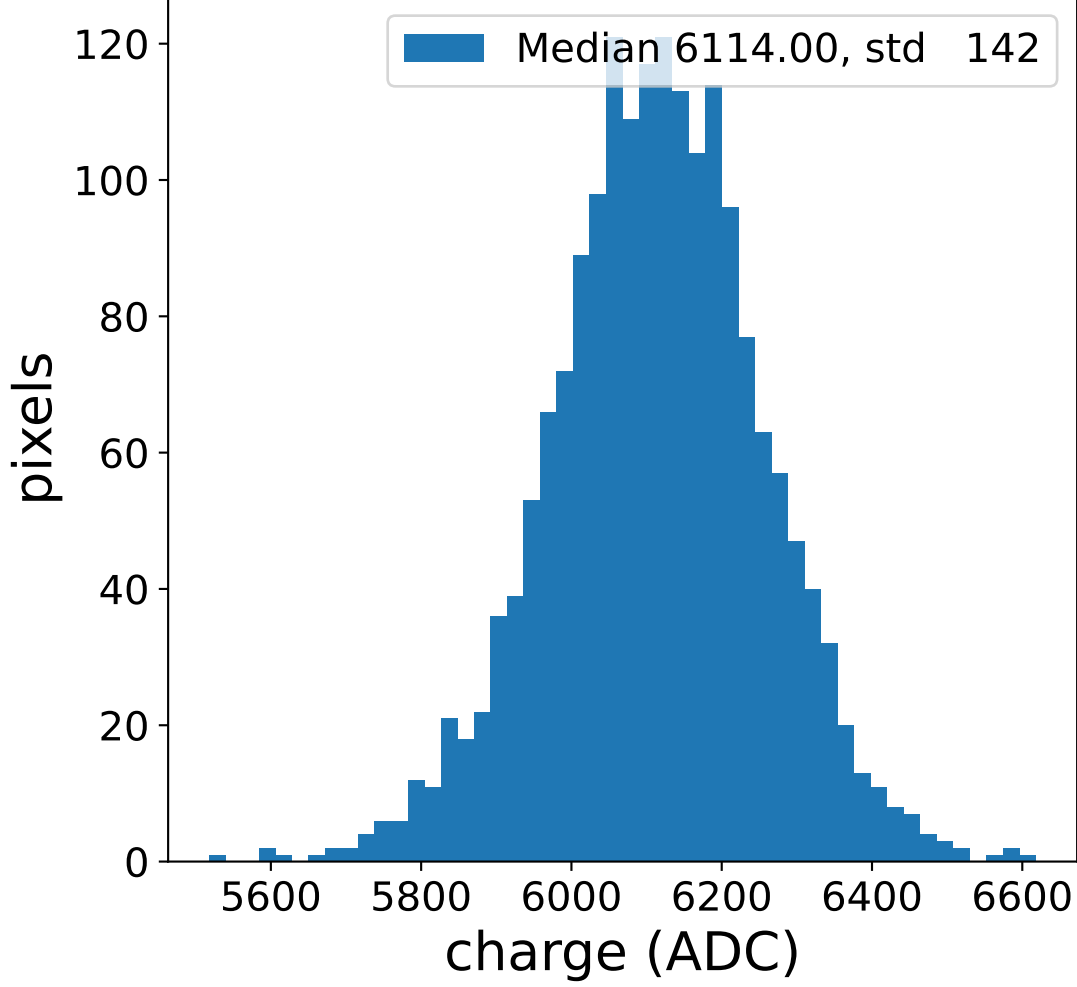

Run 11521 channel: HG

FF sample of 10000 events