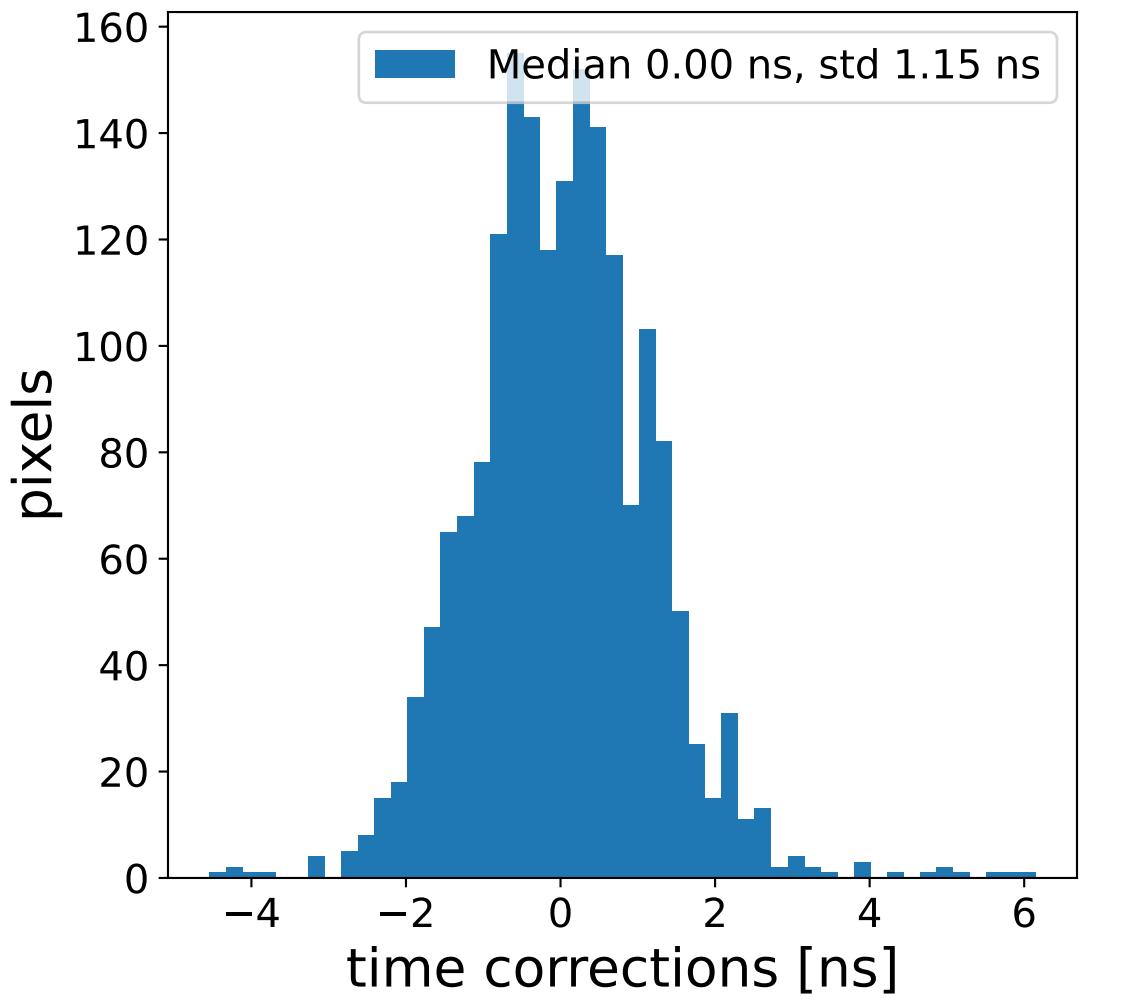

pedestal sample of 10000 events