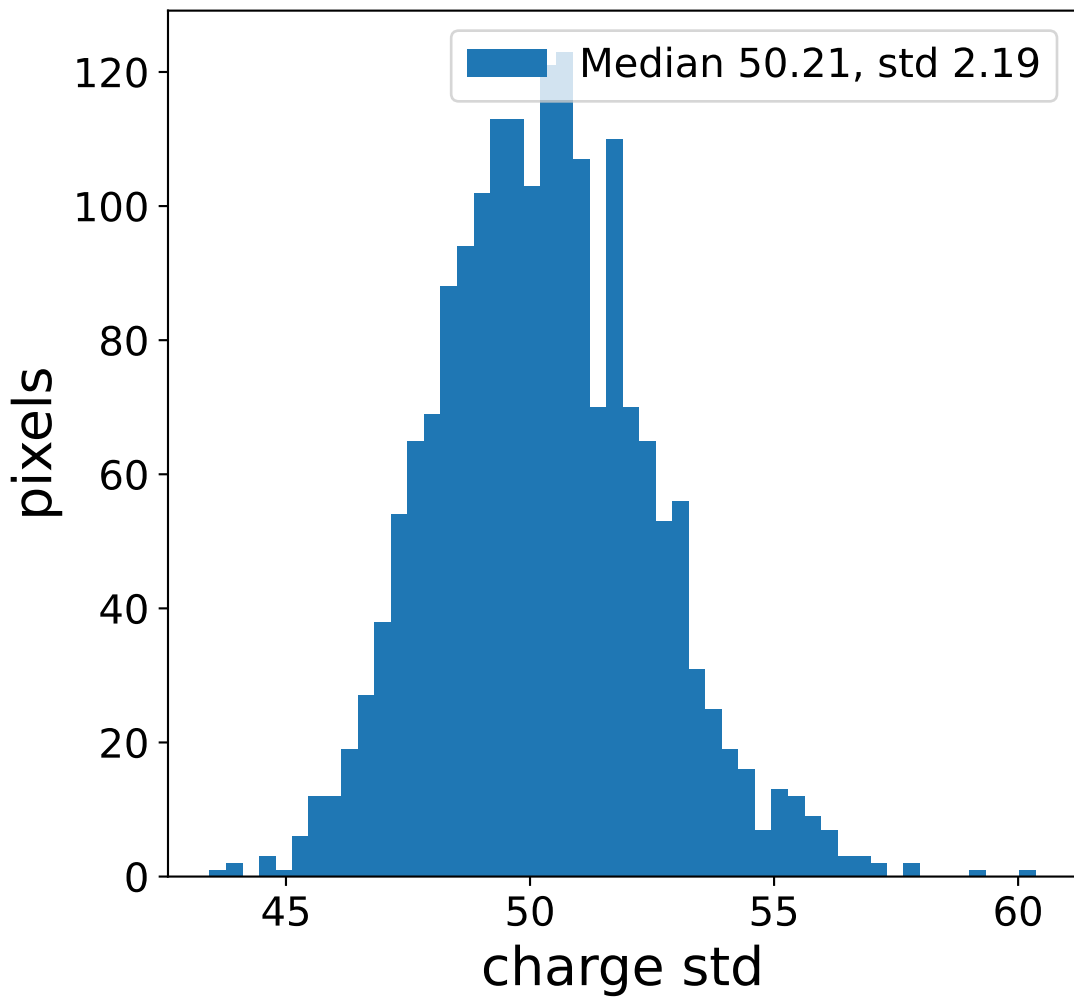

Run 11521 channel: LG

FF sample of 10000 events