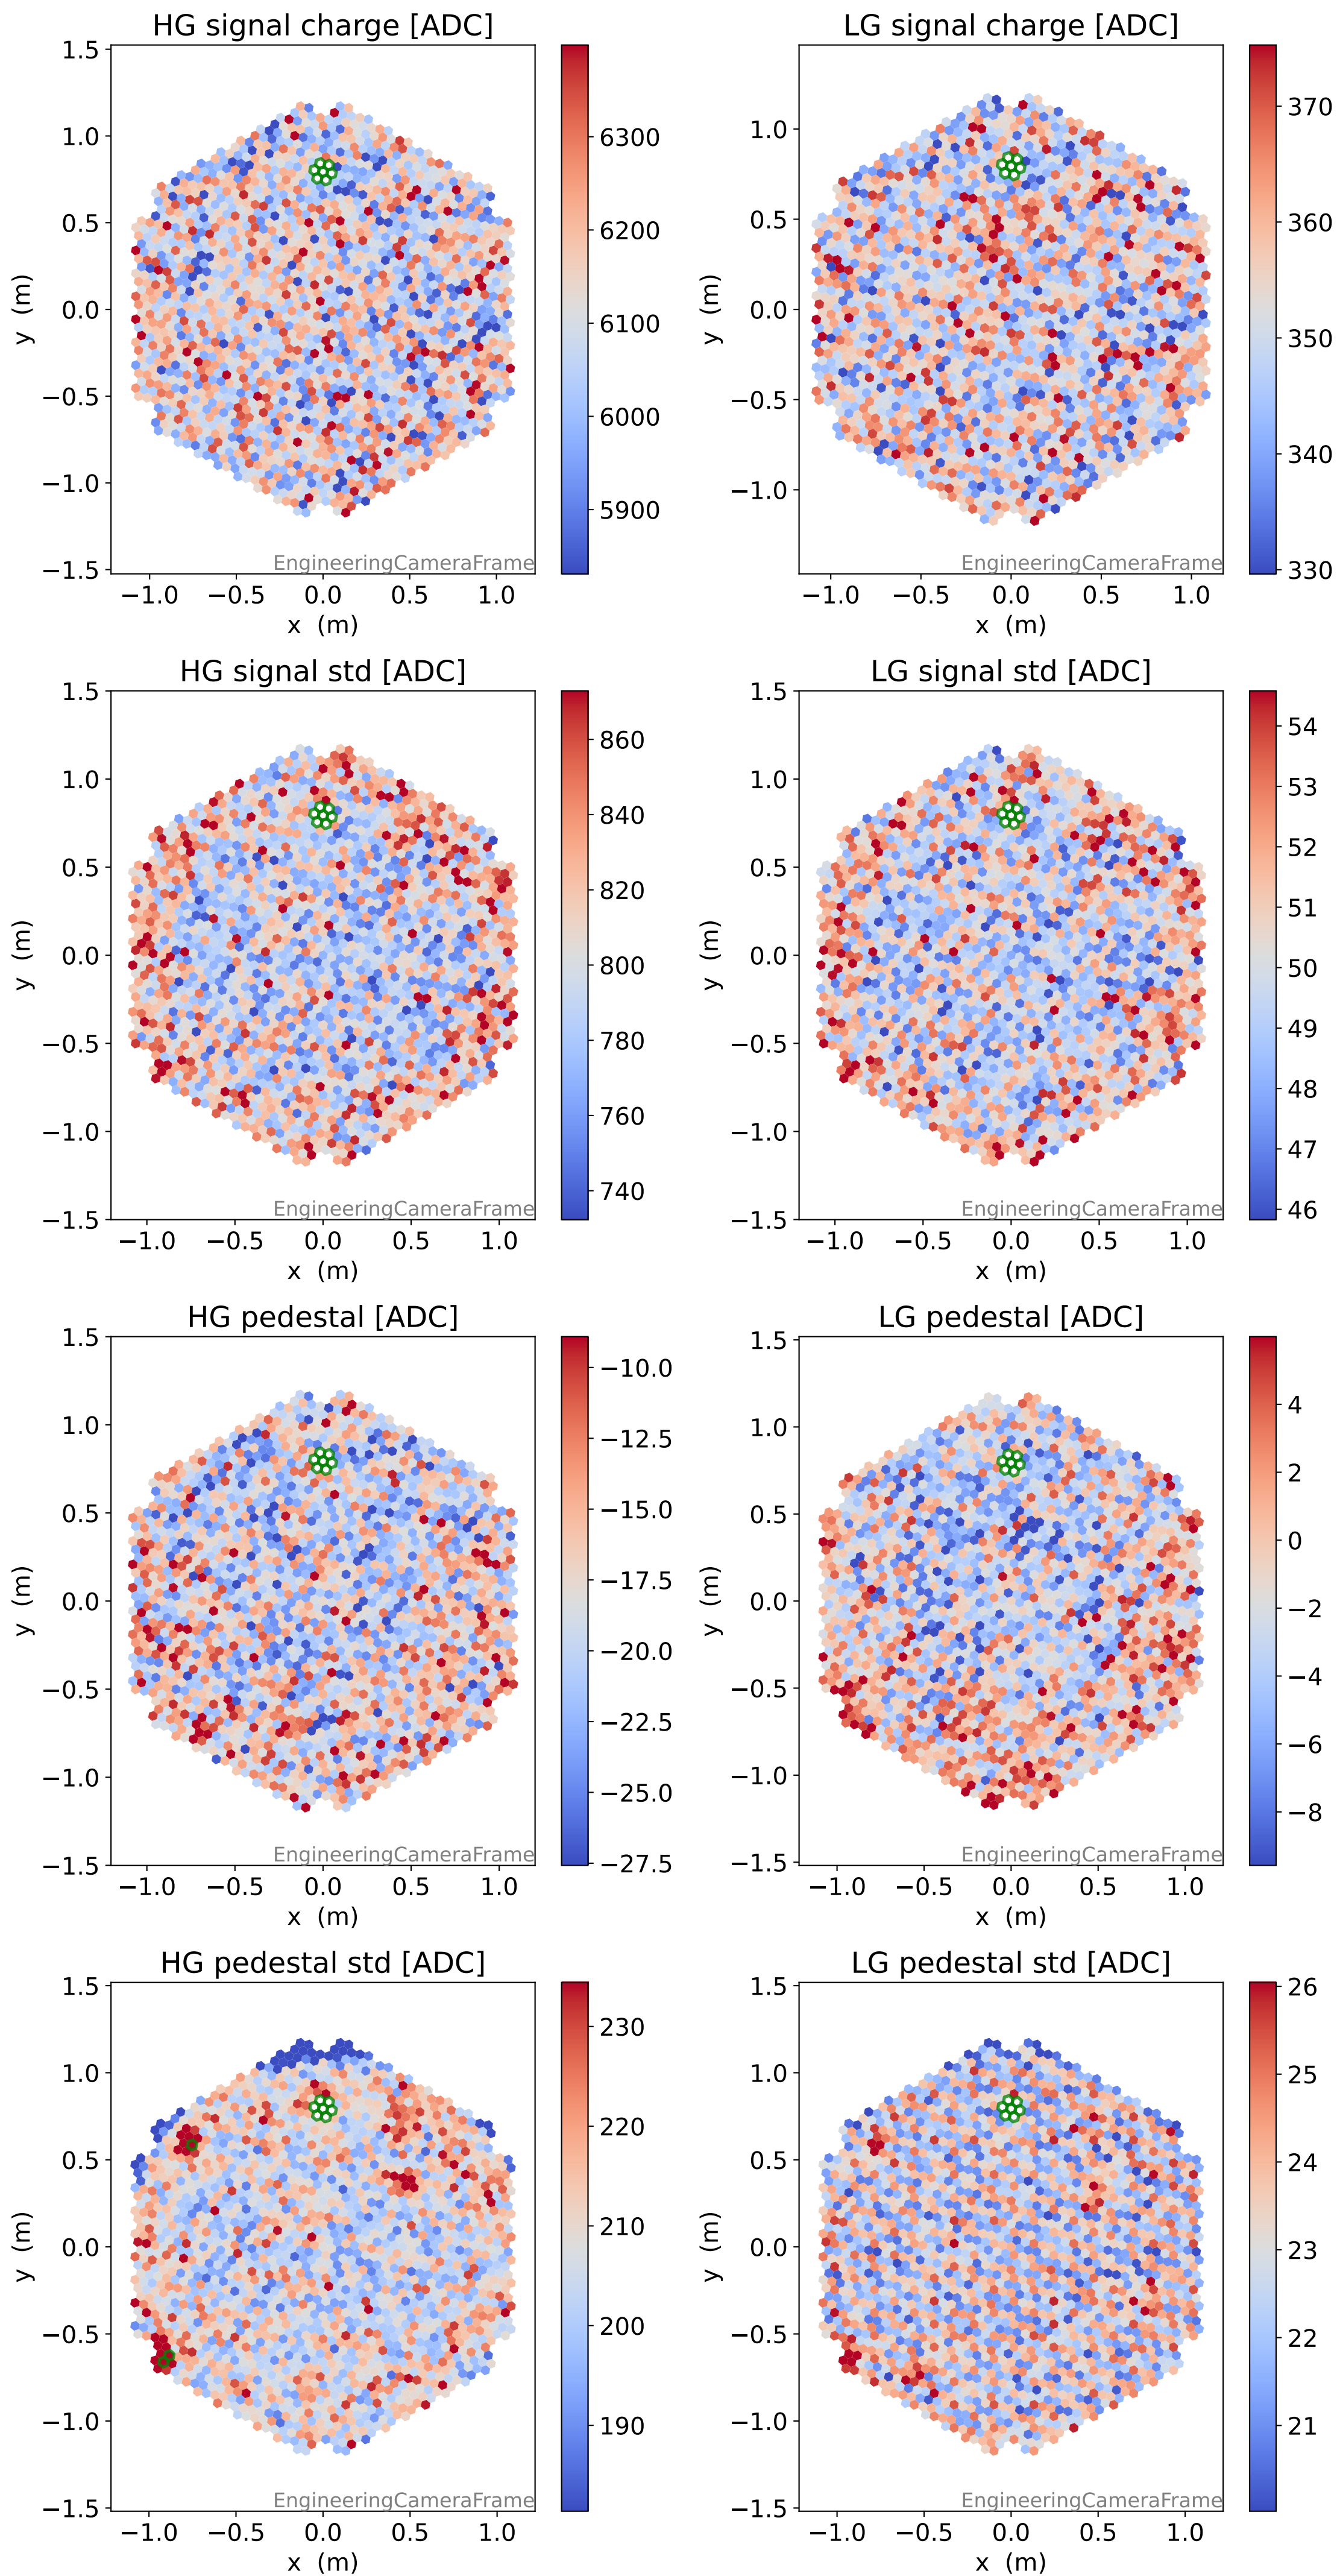

# Run 11521, Cat-A calibration

### pedestal sample of 10000 events