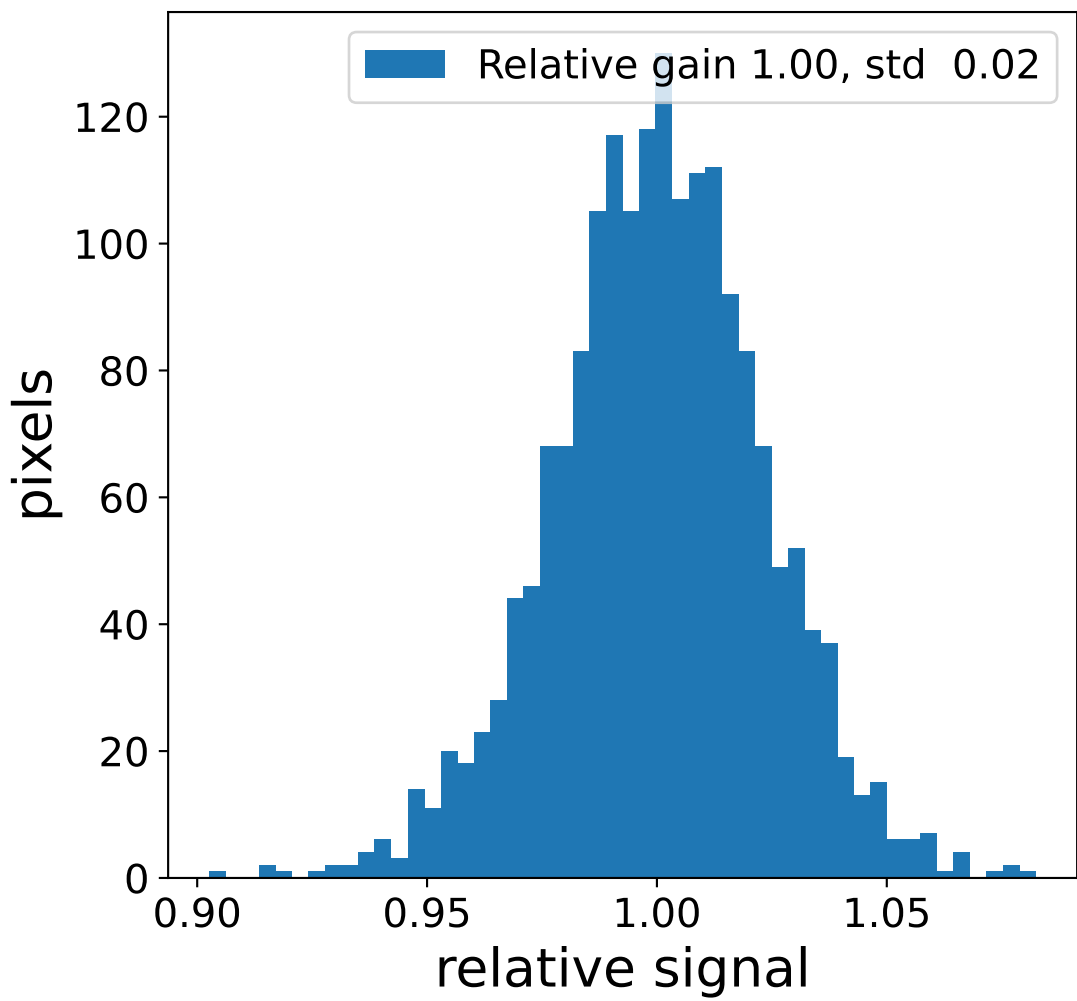

pedestal sample of 10000 events