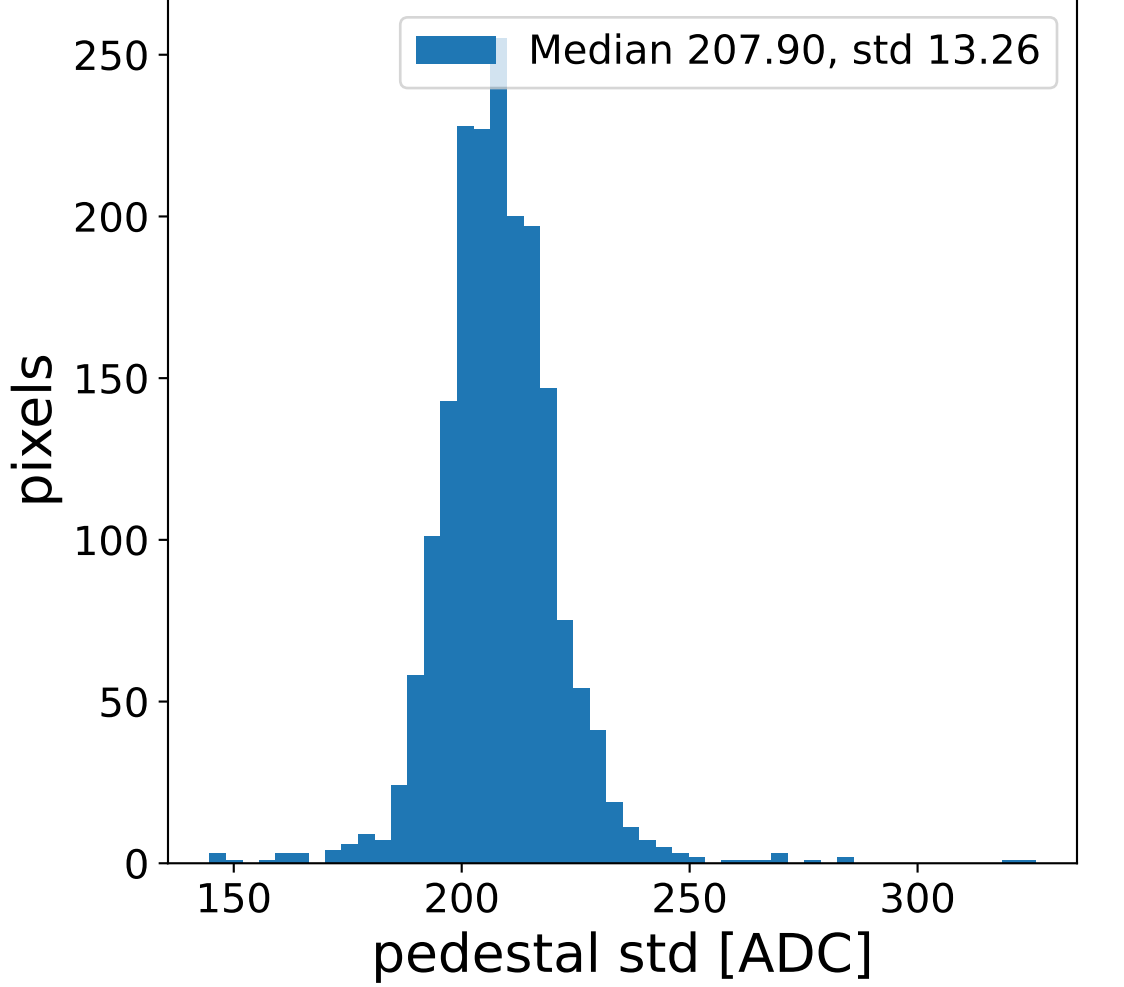

pedestal sample of 10000 events