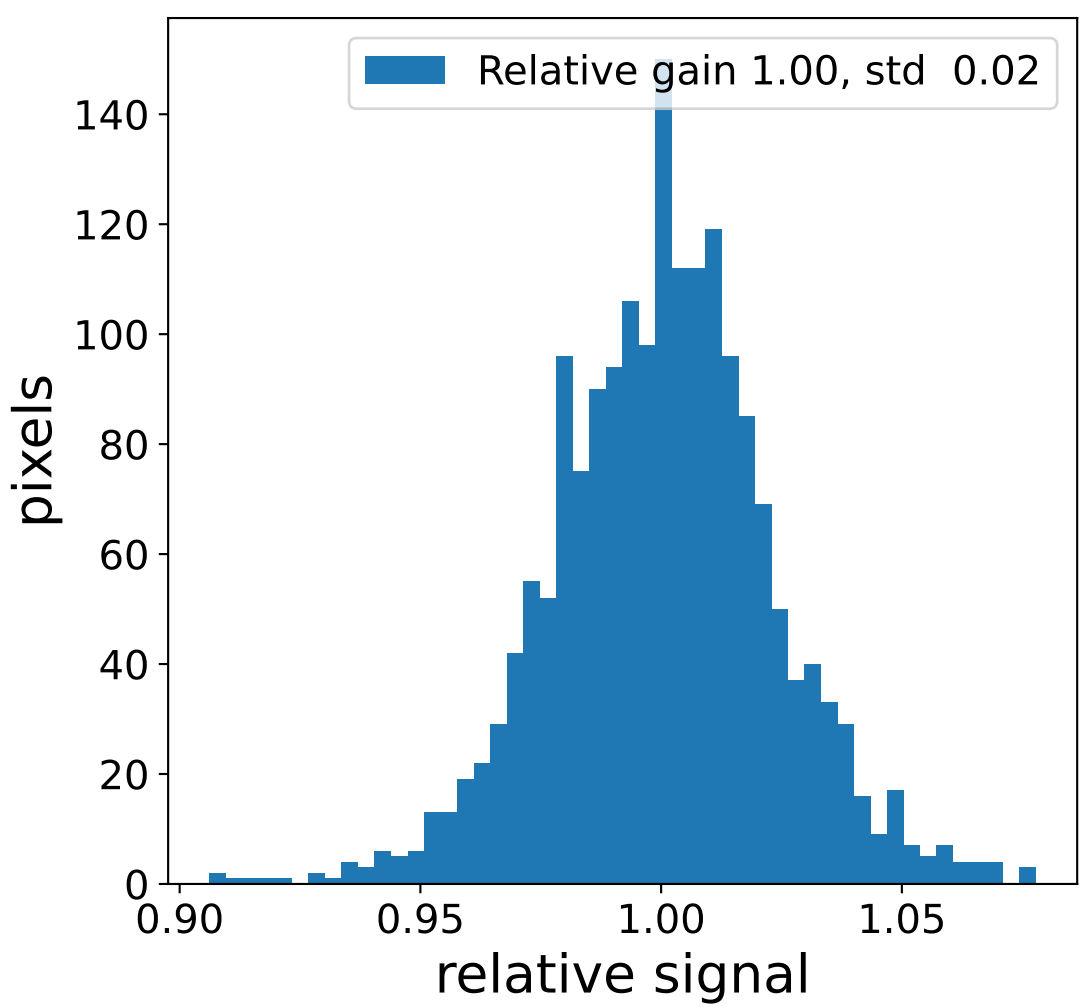

pedestal sample of 10000 events