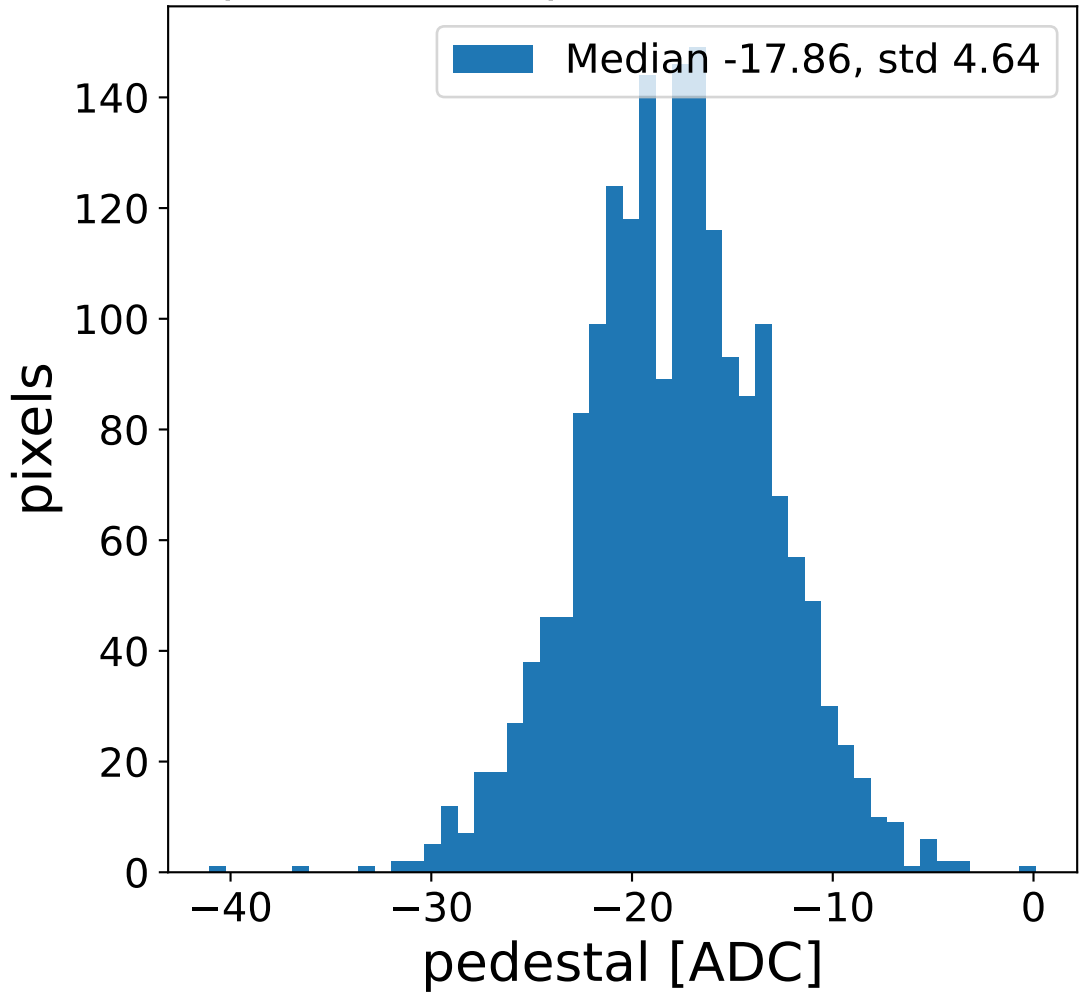

pedestal sample of 10000 events