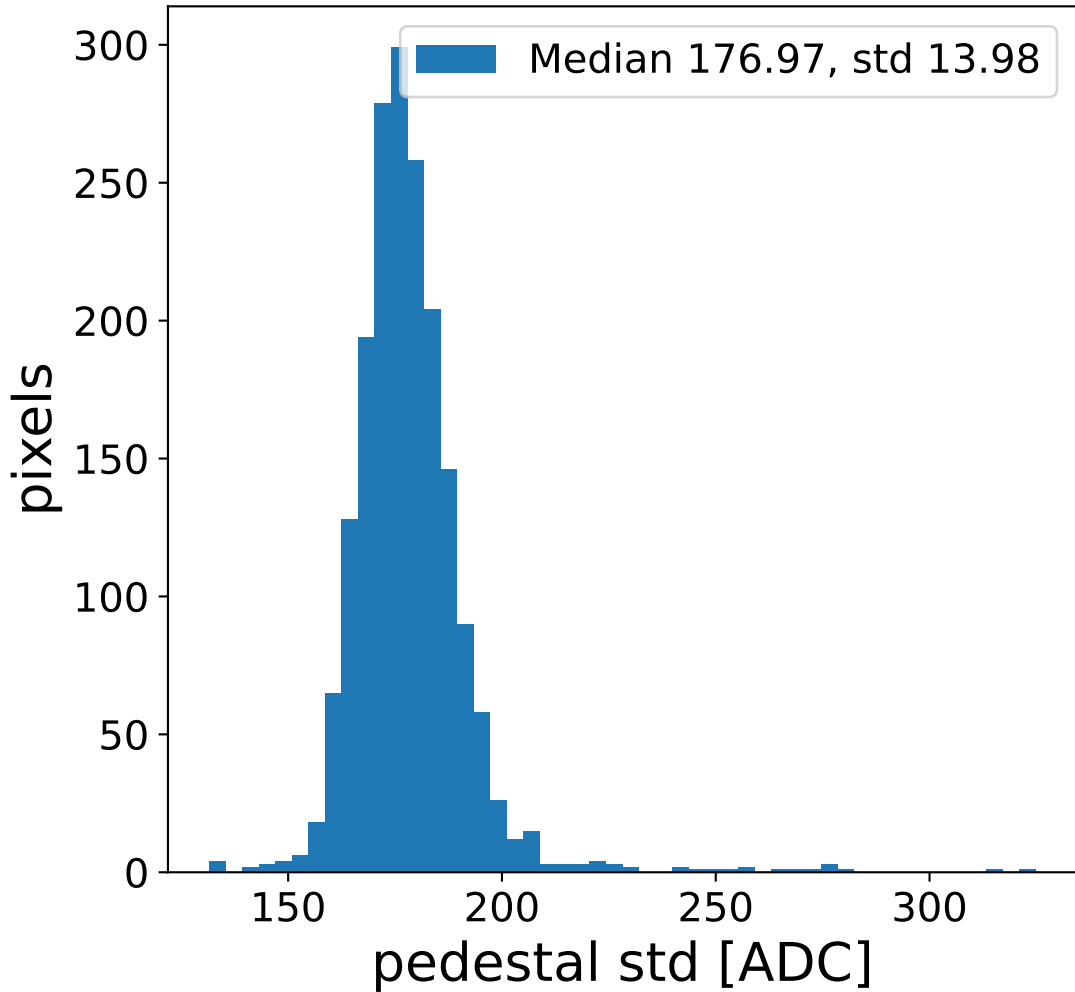

pedestal sample of 10000 events