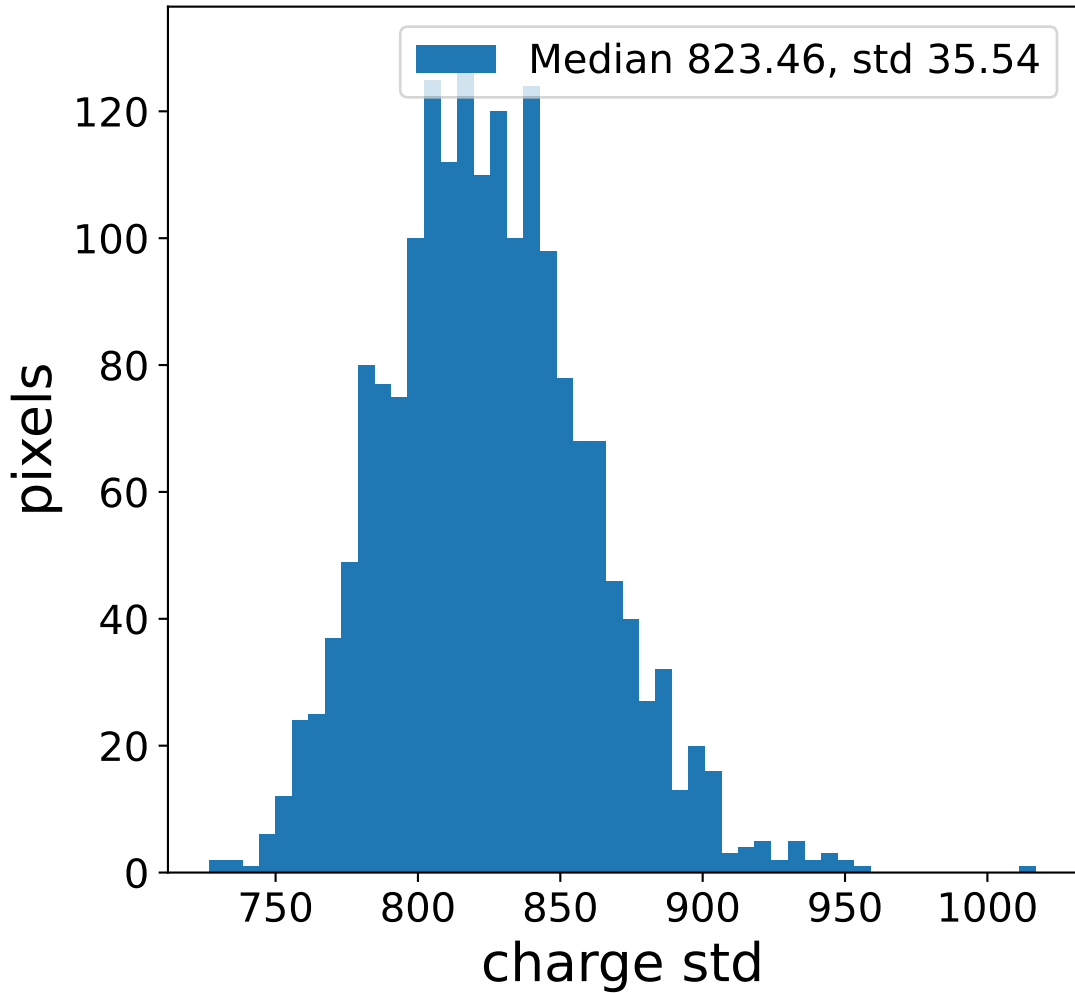

Run 11714 channel: HG

FF sample of 10000 events