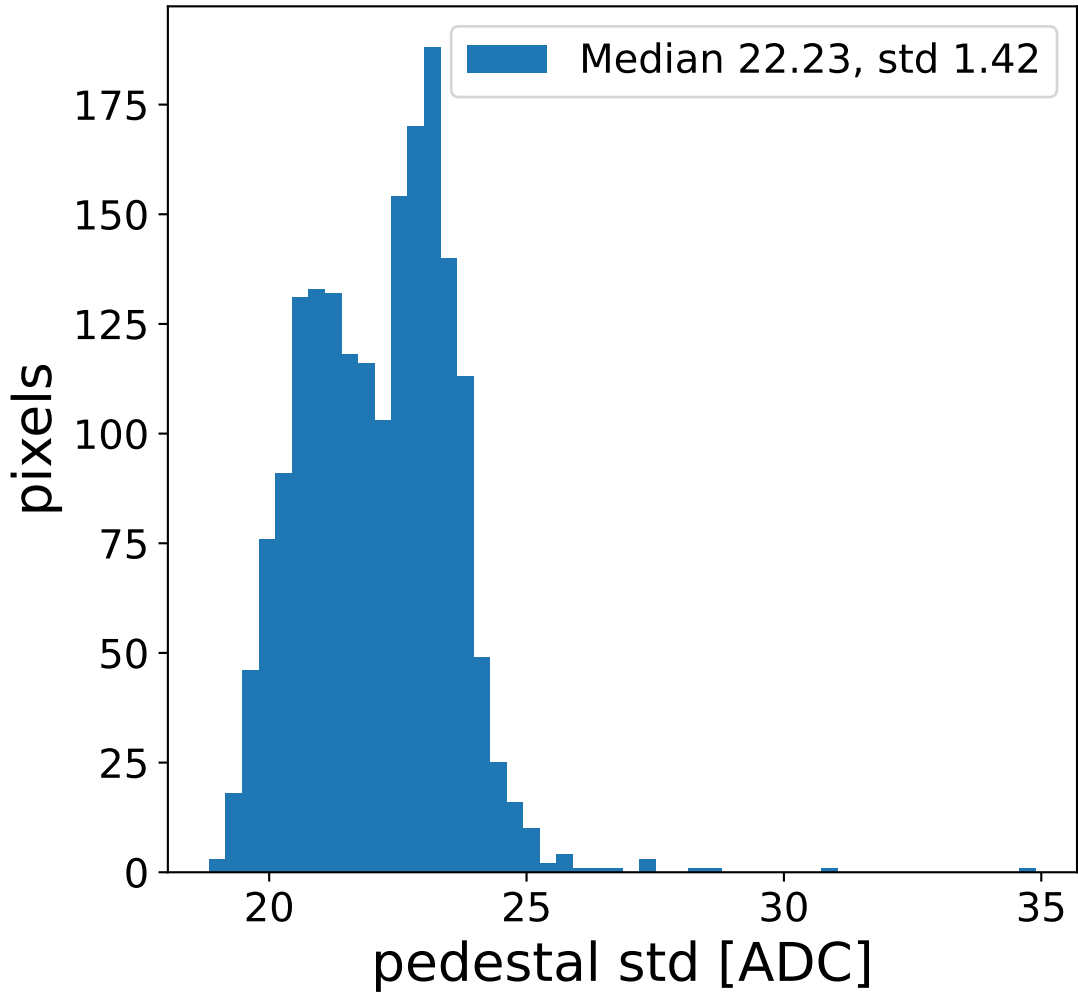

pedestal sample of 10000 events