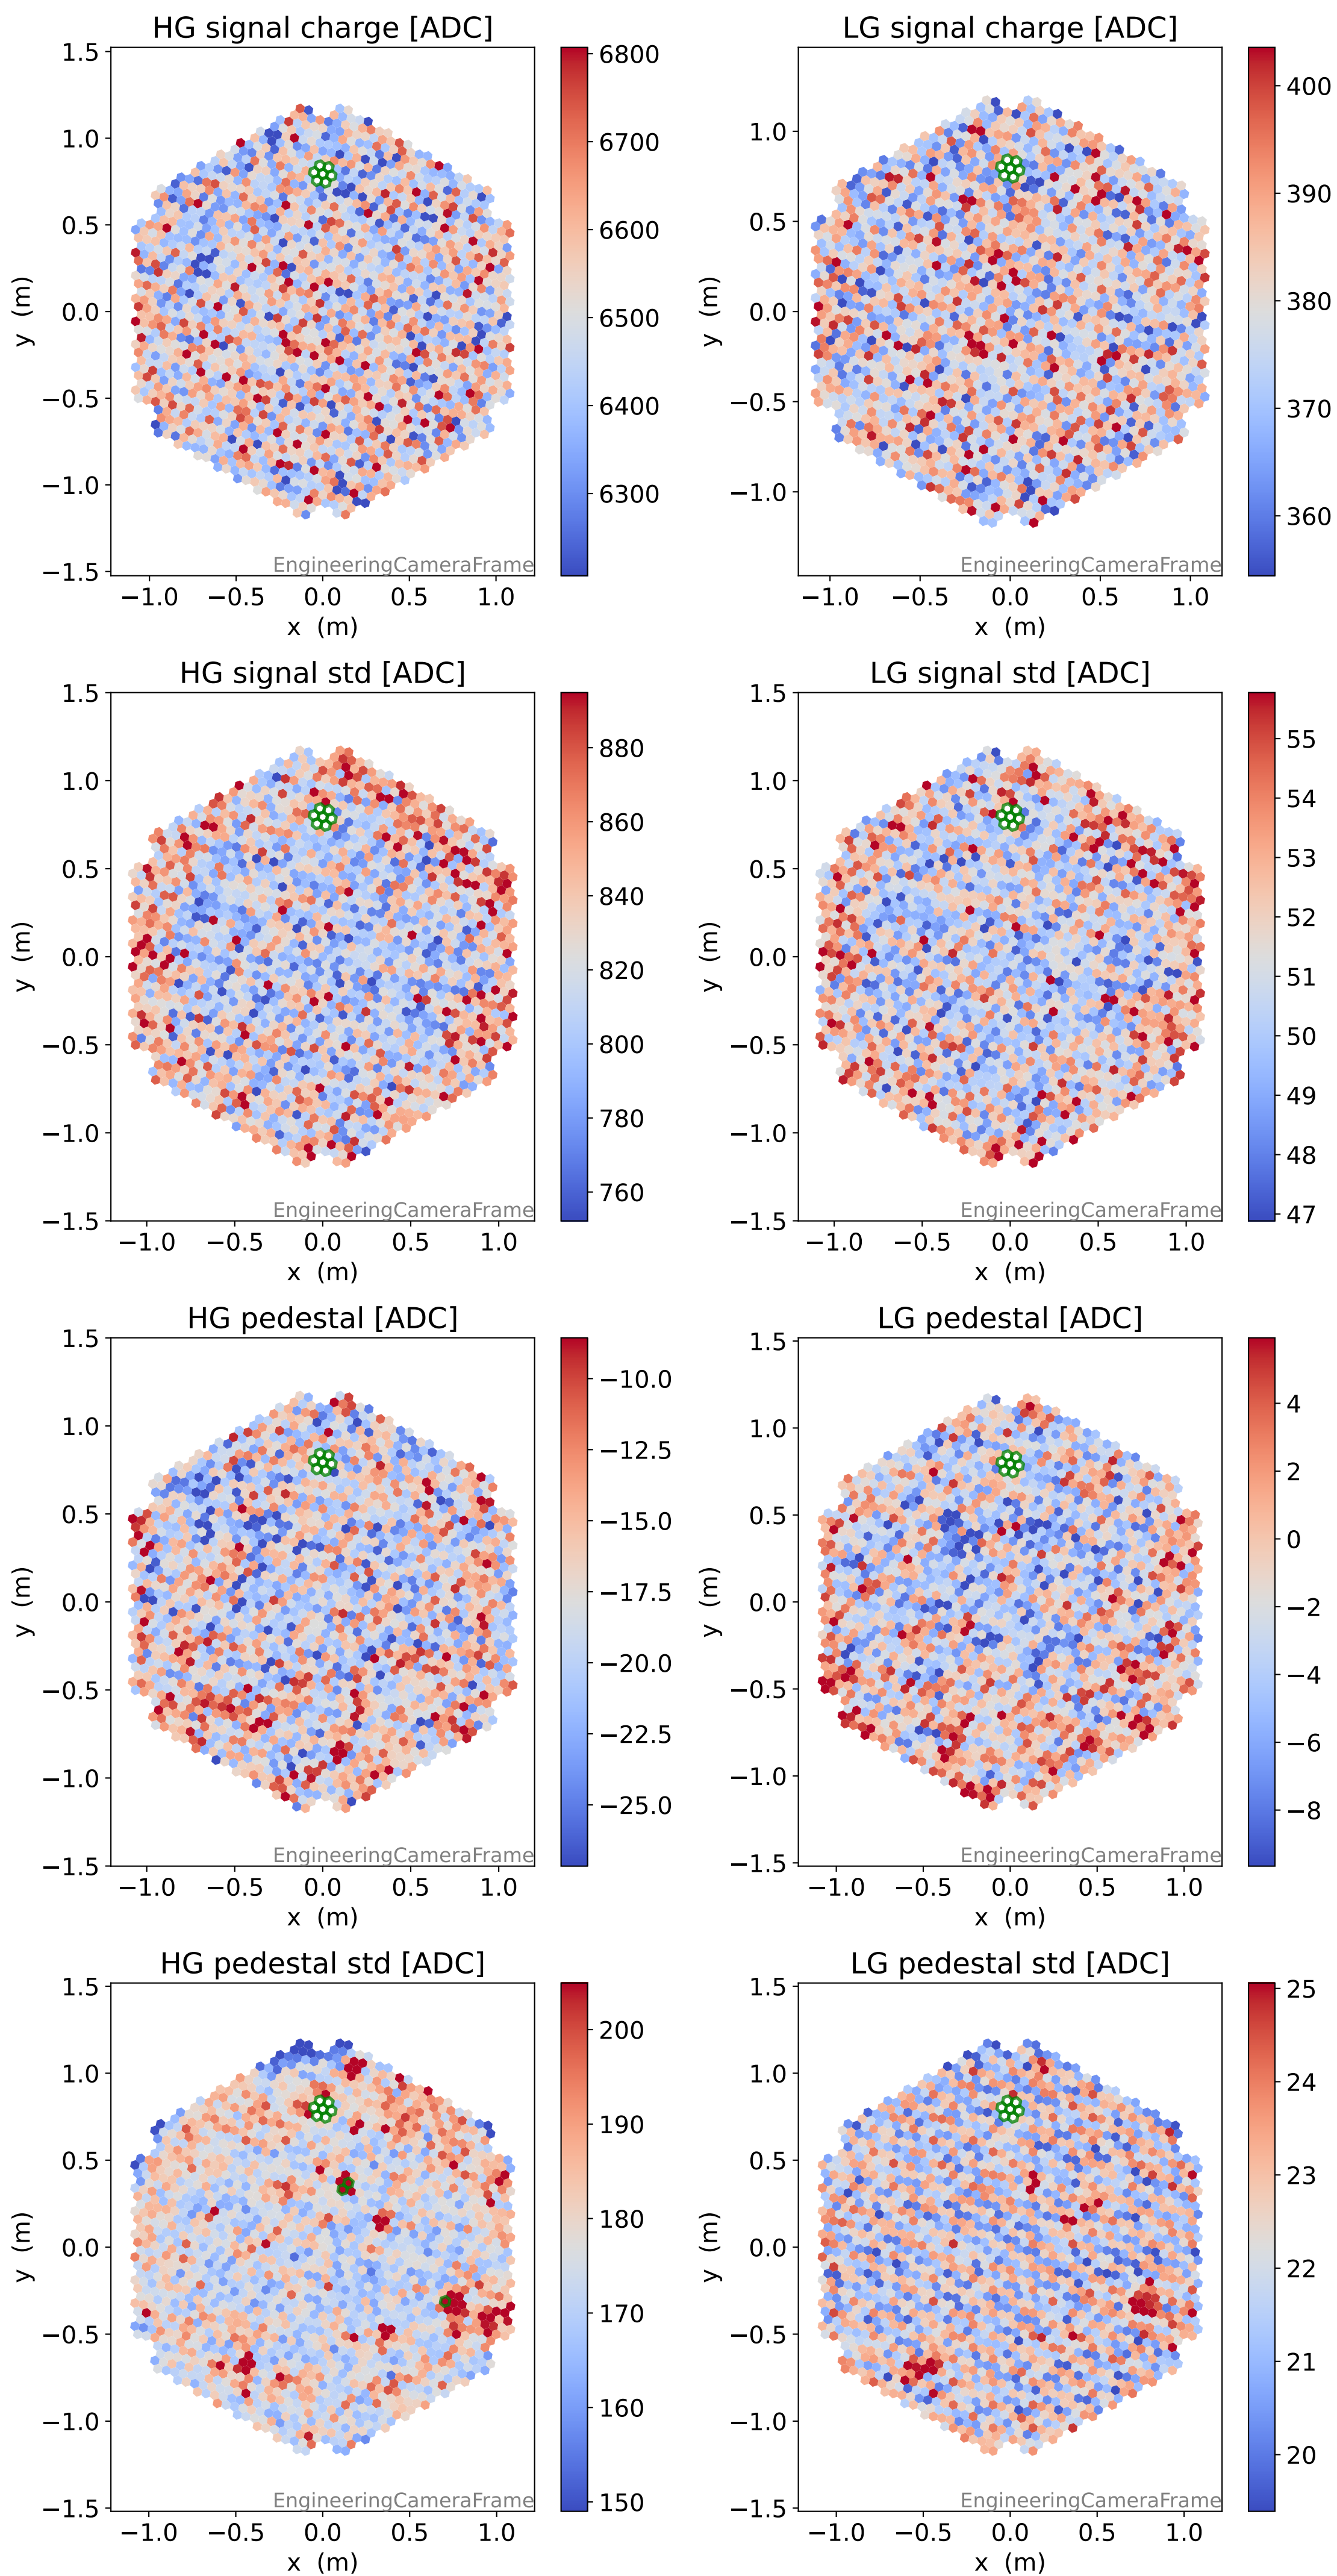

# Run 11714, Cat-A calibration

### pedestal sample of 10000 events