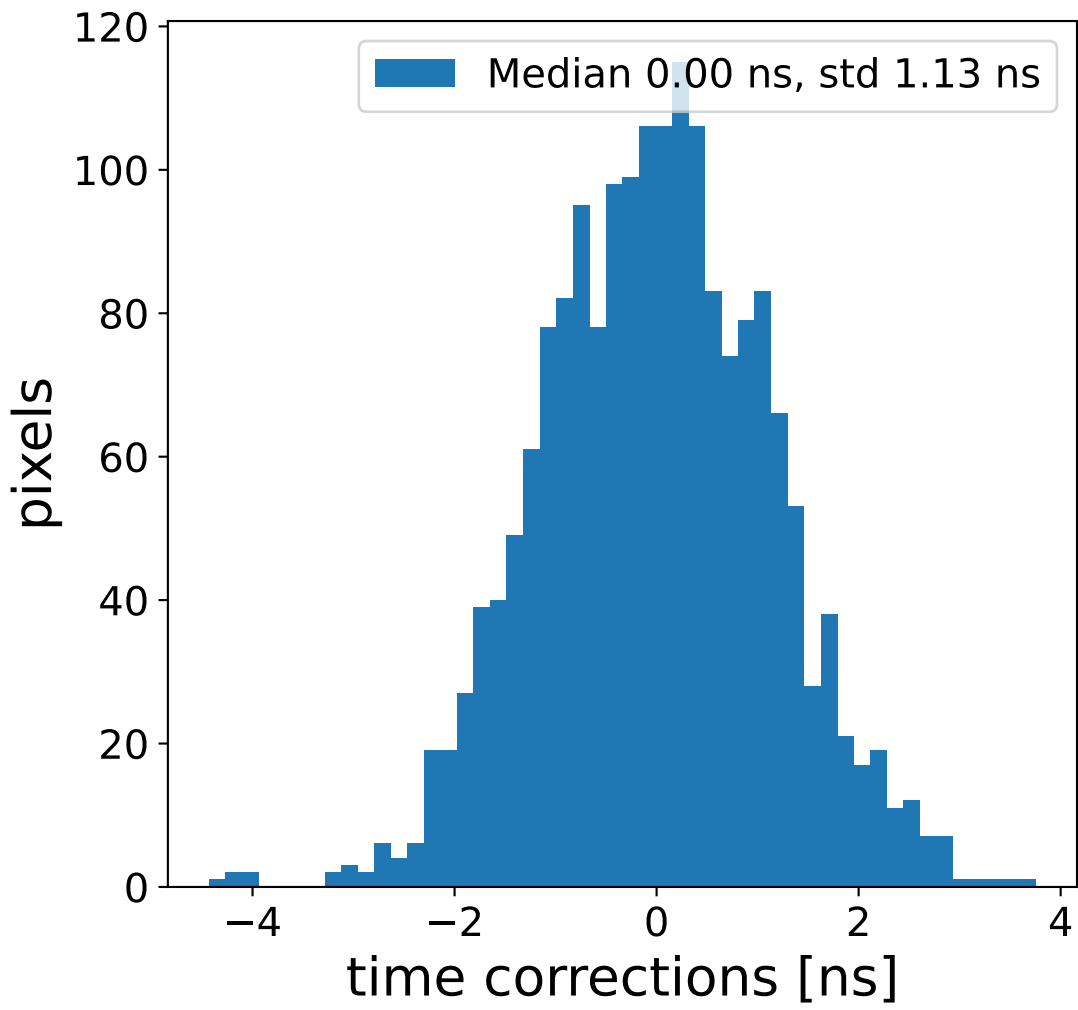

pedestal sample of 10000 events