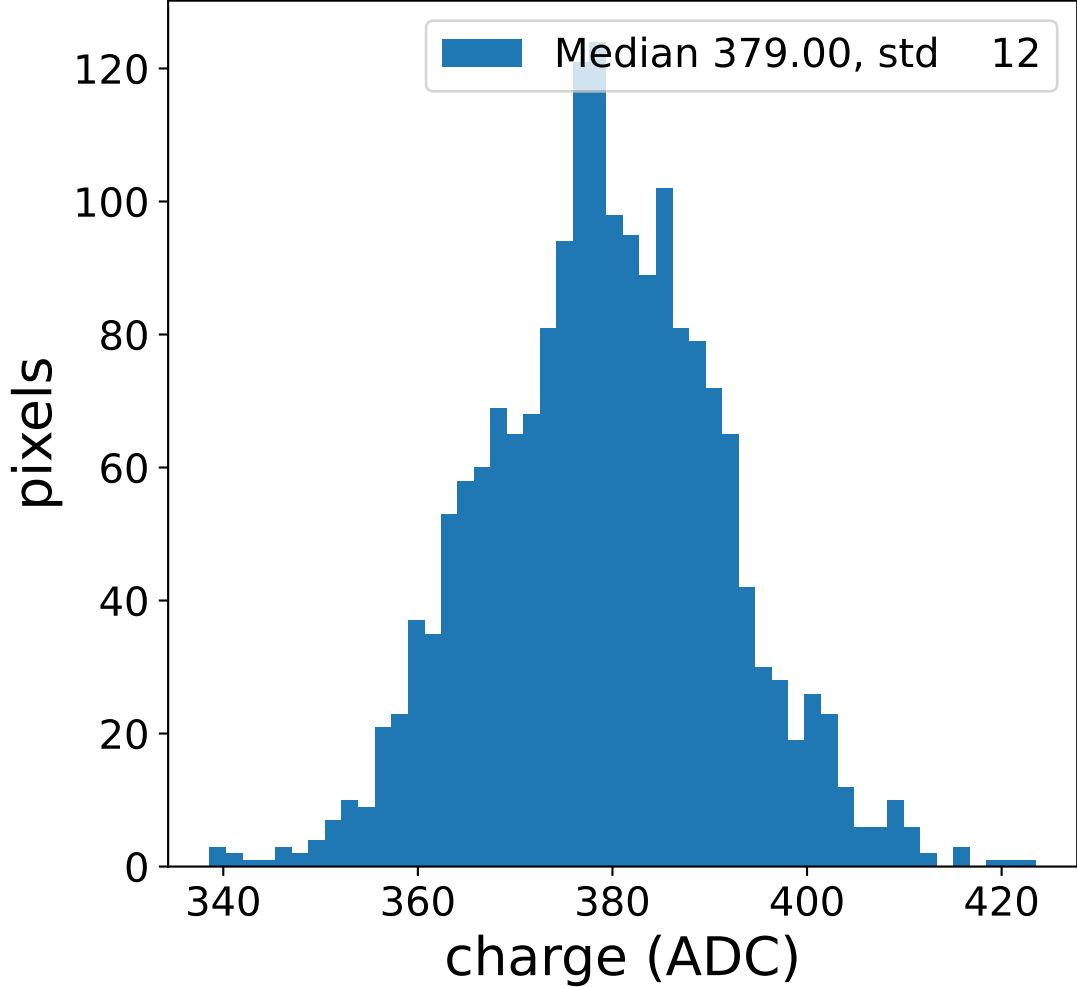

Run 11714 channel: LG

FF sample of 10000 events