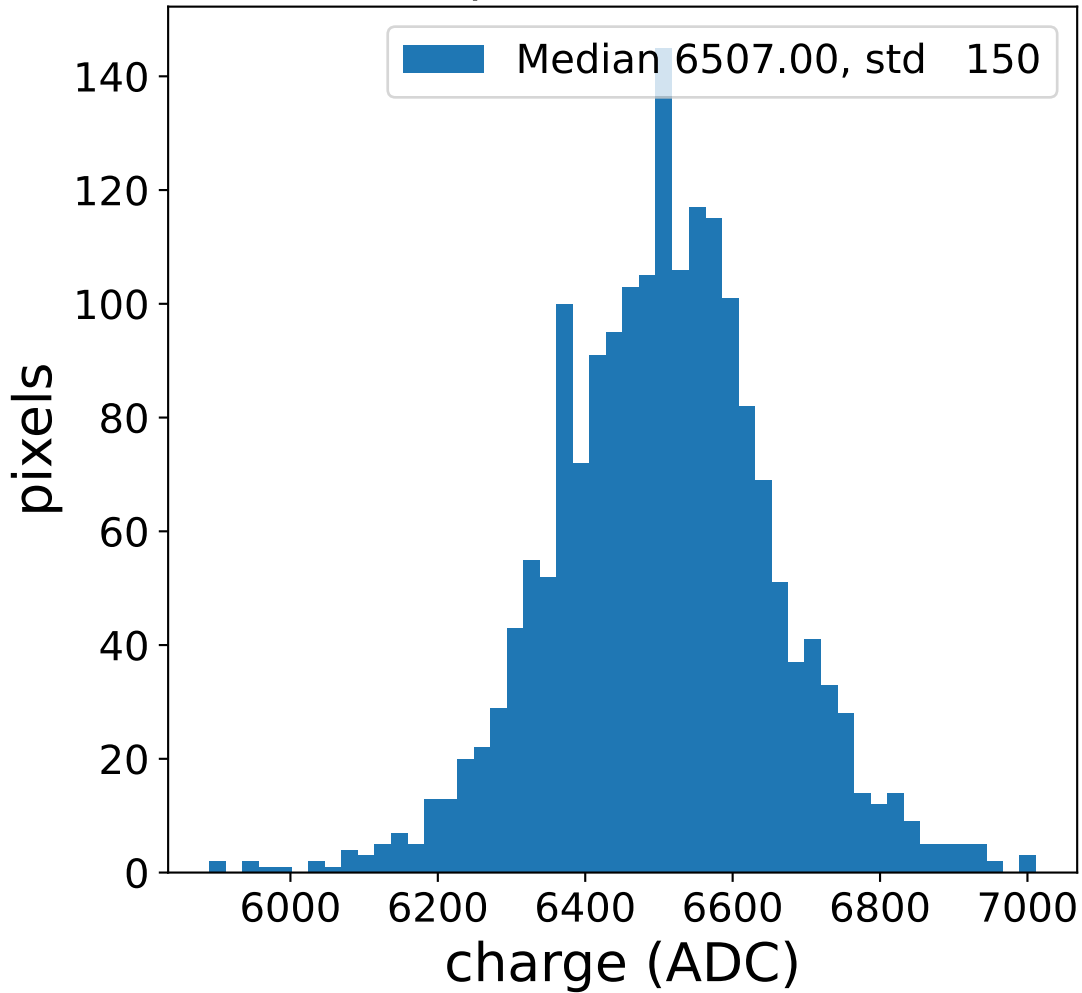

Run 11714 channel: HG

FF sample of 10000 events