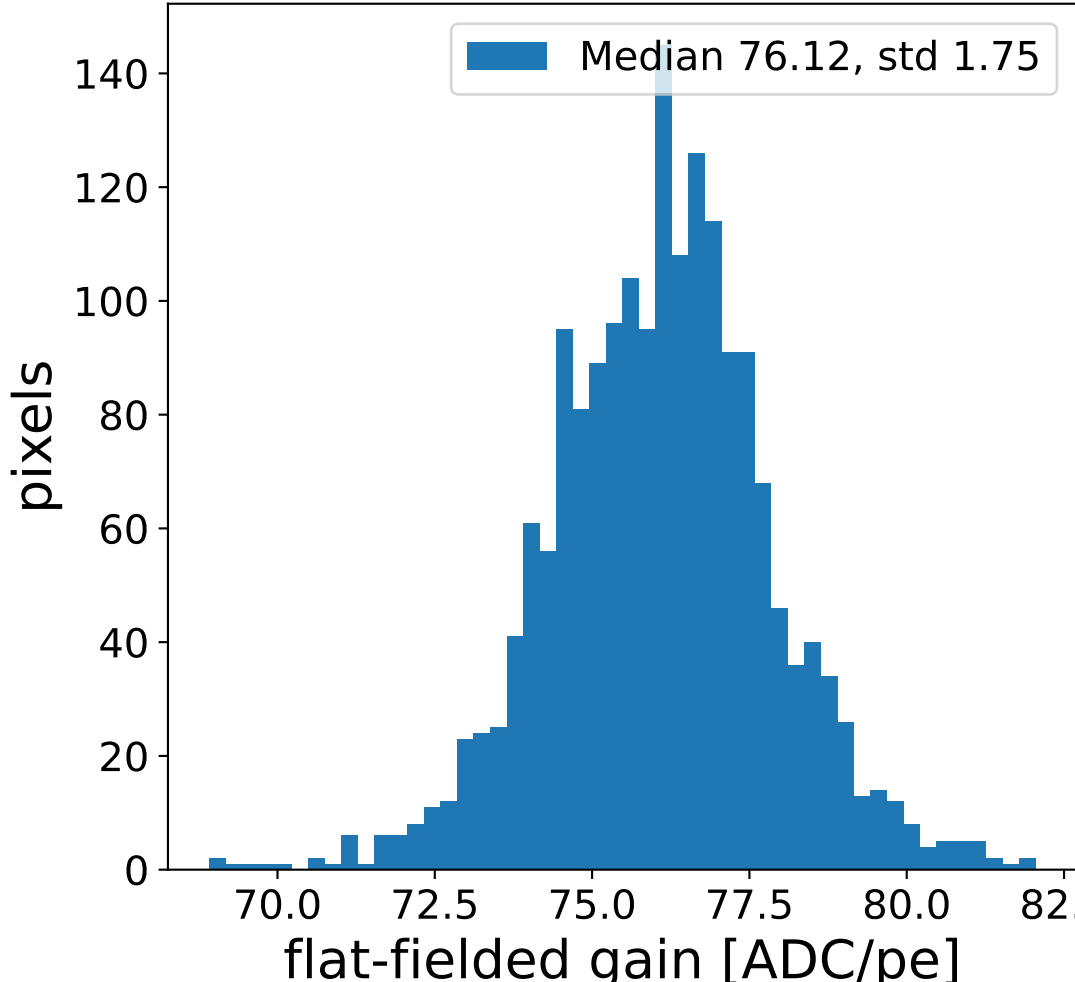

flat-fielded gain [ADC/pe]