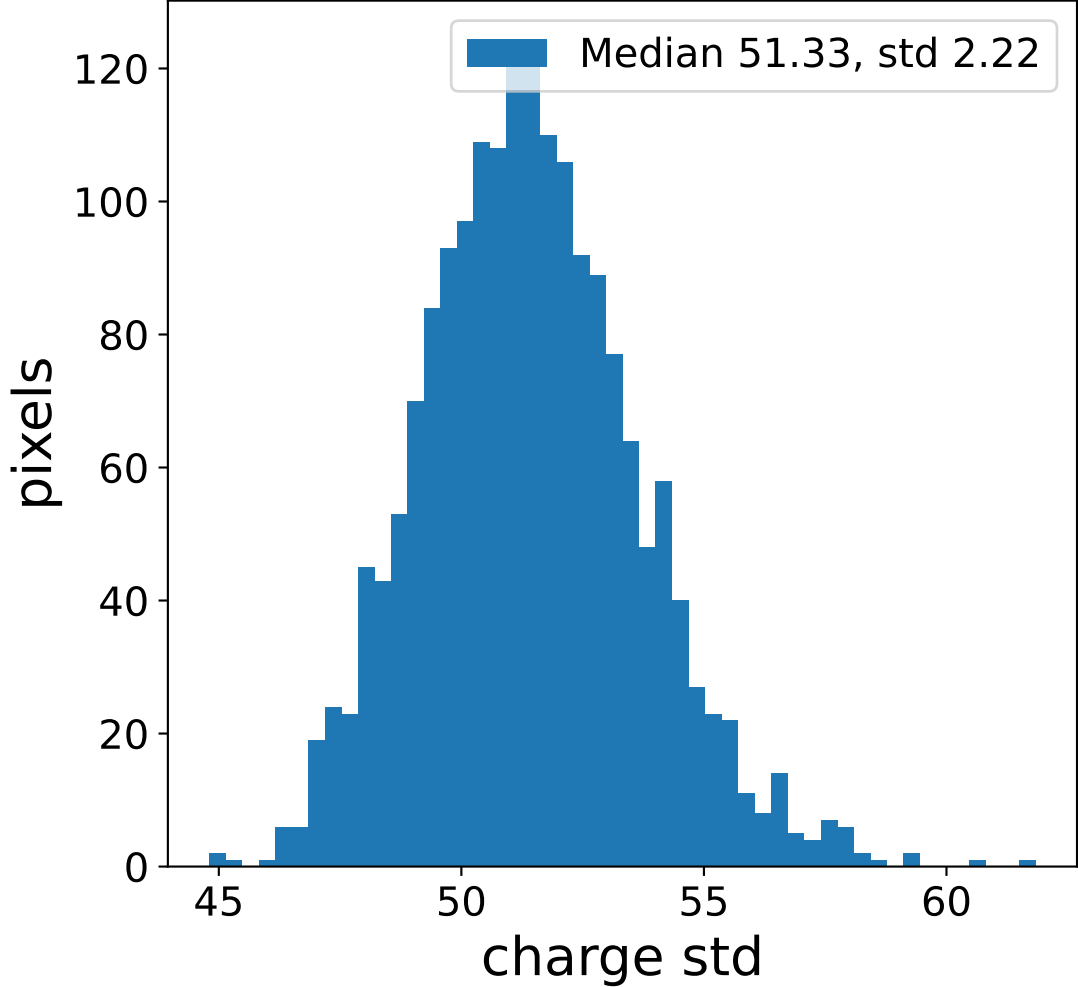

Run 11714 channel: LG

FF sample of 10000 events