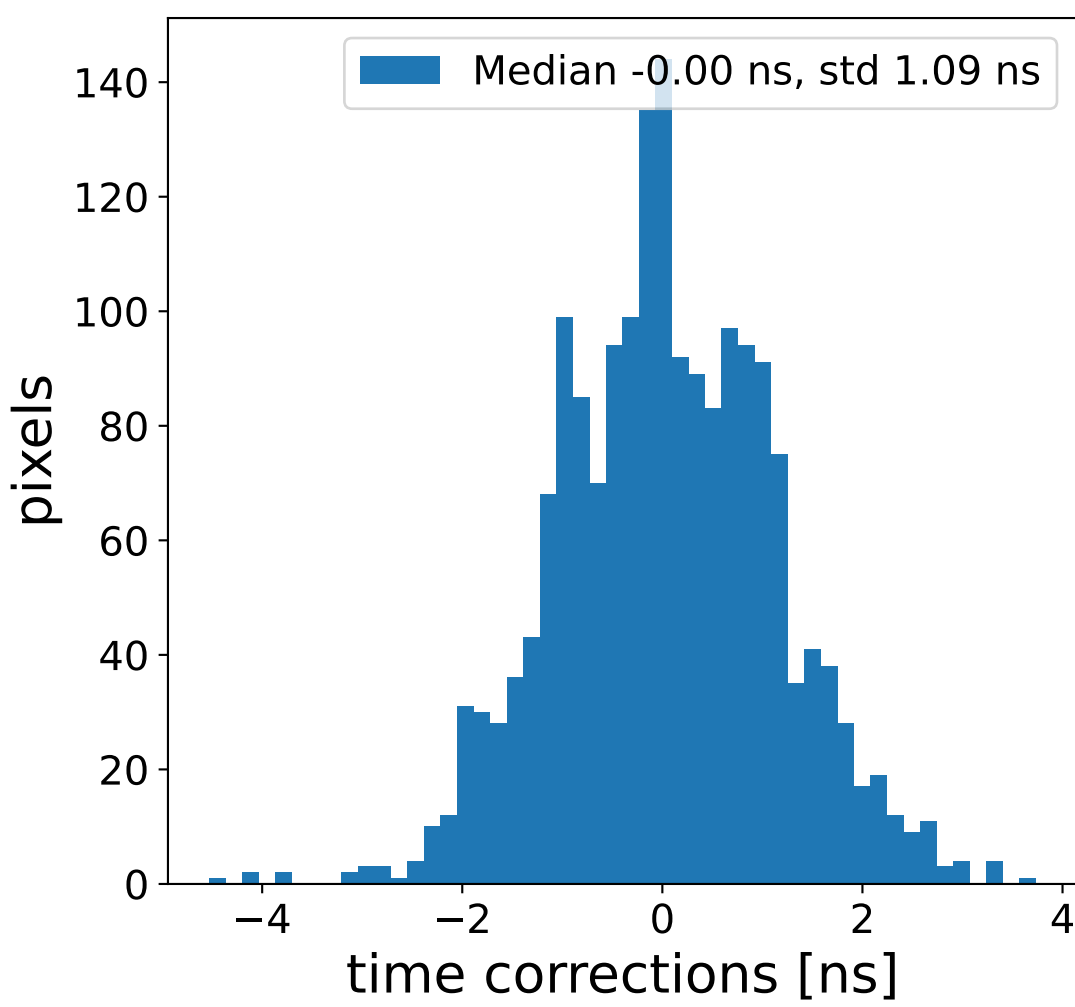

pedestal sample of 10000 events