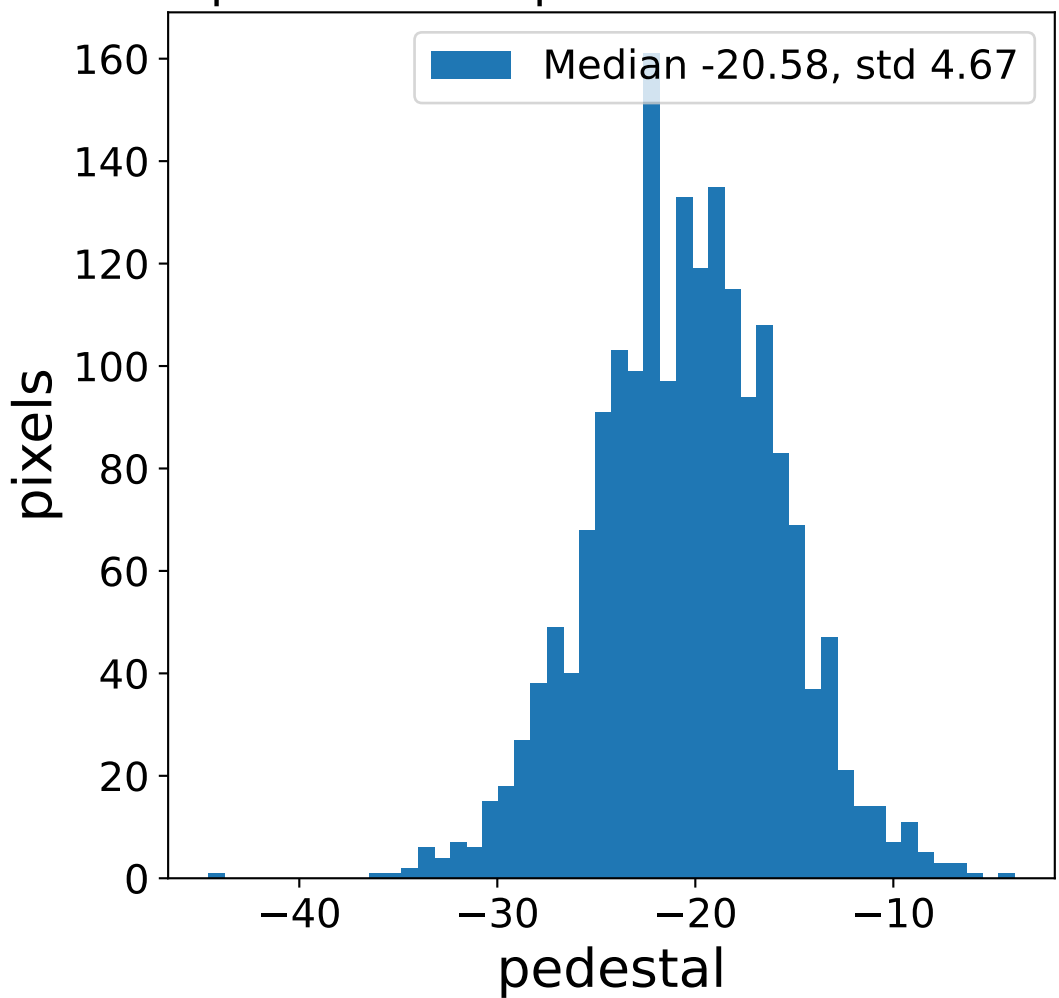

Run 13696

Run 13696

Run 13696 channel: HG

FF sample of 10000 events

pedestal sample of 10000 events

flat-fielded gain [ADC/pe]

Run 13696 channel: LG

FF sample of 10000 events

pedestal sample of 10000 events

flat-fielded gain [ADC/pe]