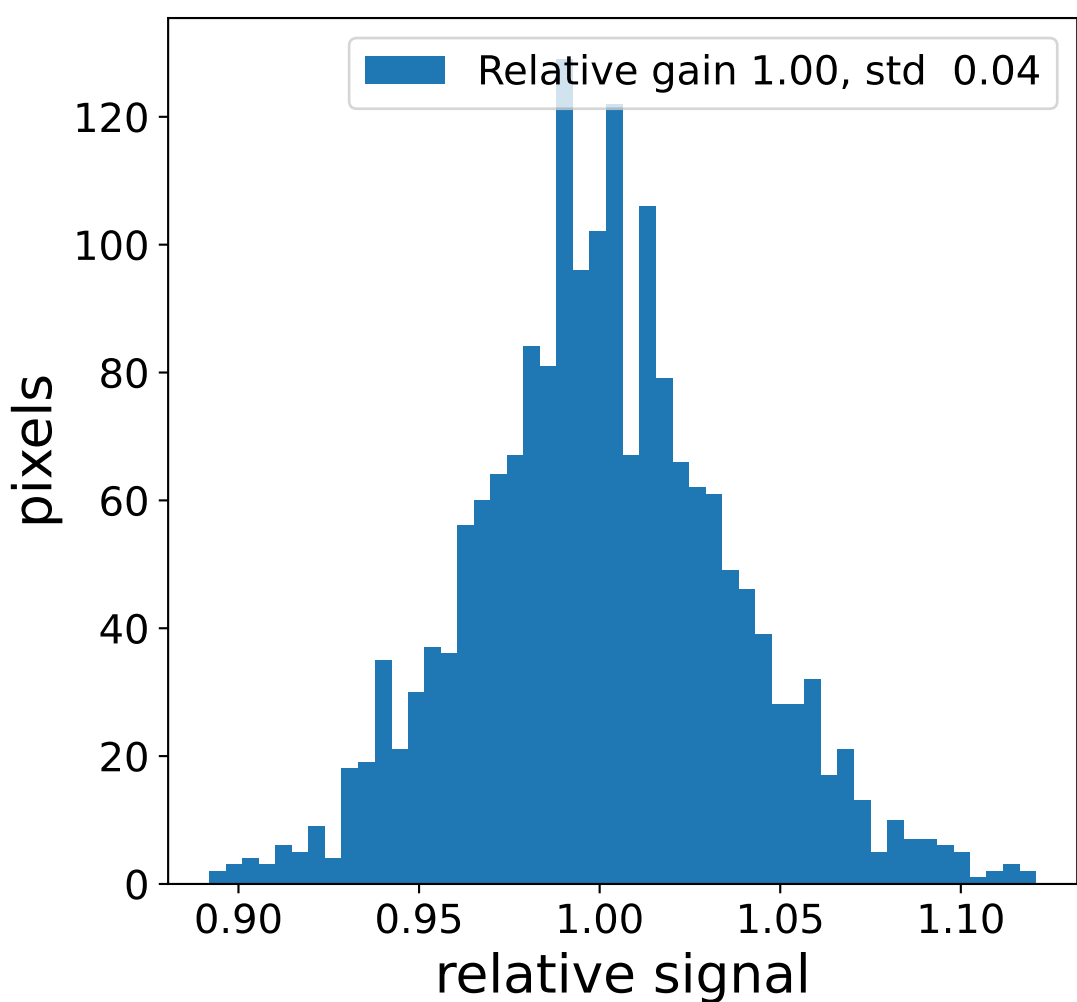

Run 13696

Run 13696

Run 13696 channel: HG

FF sample of 10000 events

pedestal sample of 10000 events

flat-fielded gain [ADC/pe]

Run 13696 channel: LG

FF sample of 10000 events

pedestal sample of 10000 events

flat-fielded gain [ADC/pe]