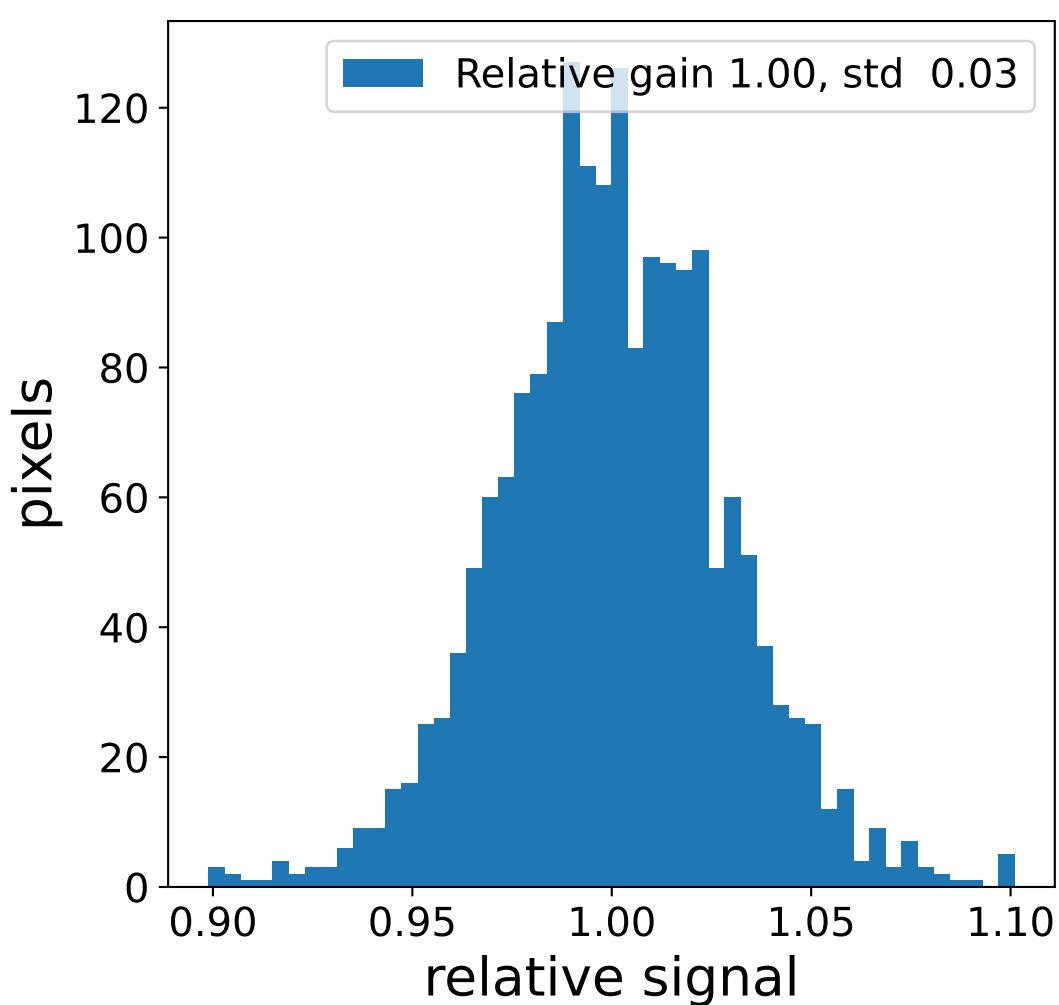

Run 13696

Run 13696

Run 13696 channel: HG

FF sample of 10000 events

pedestal sample of 10000 events

flat-fielded gain [ADC/pe]

Run 13696 channel: LG

FF sample of 10000 events

pedestal sample of 10000 events

flat-fielded gain [ADC/pe]