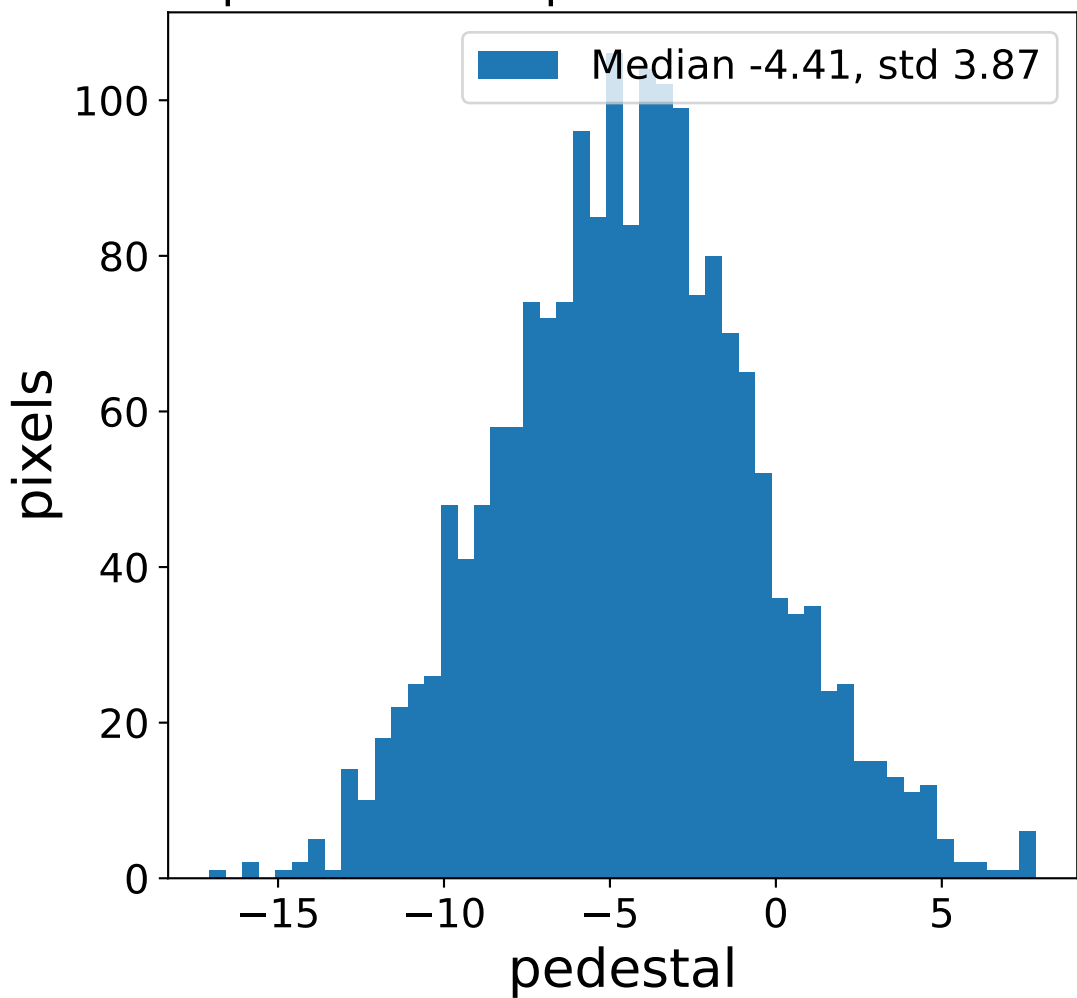

Run 13696

Run 13696

Run 13696 channel: HG

FF sample of 10000 events

pedestal sample of 10000 events

flat-fielded gain [ADC/pe]

Run 13696 channel: LG

FF sample of 10000 events

pedestal sample of 10000 events

flat-fielded gain [ADC/pe]