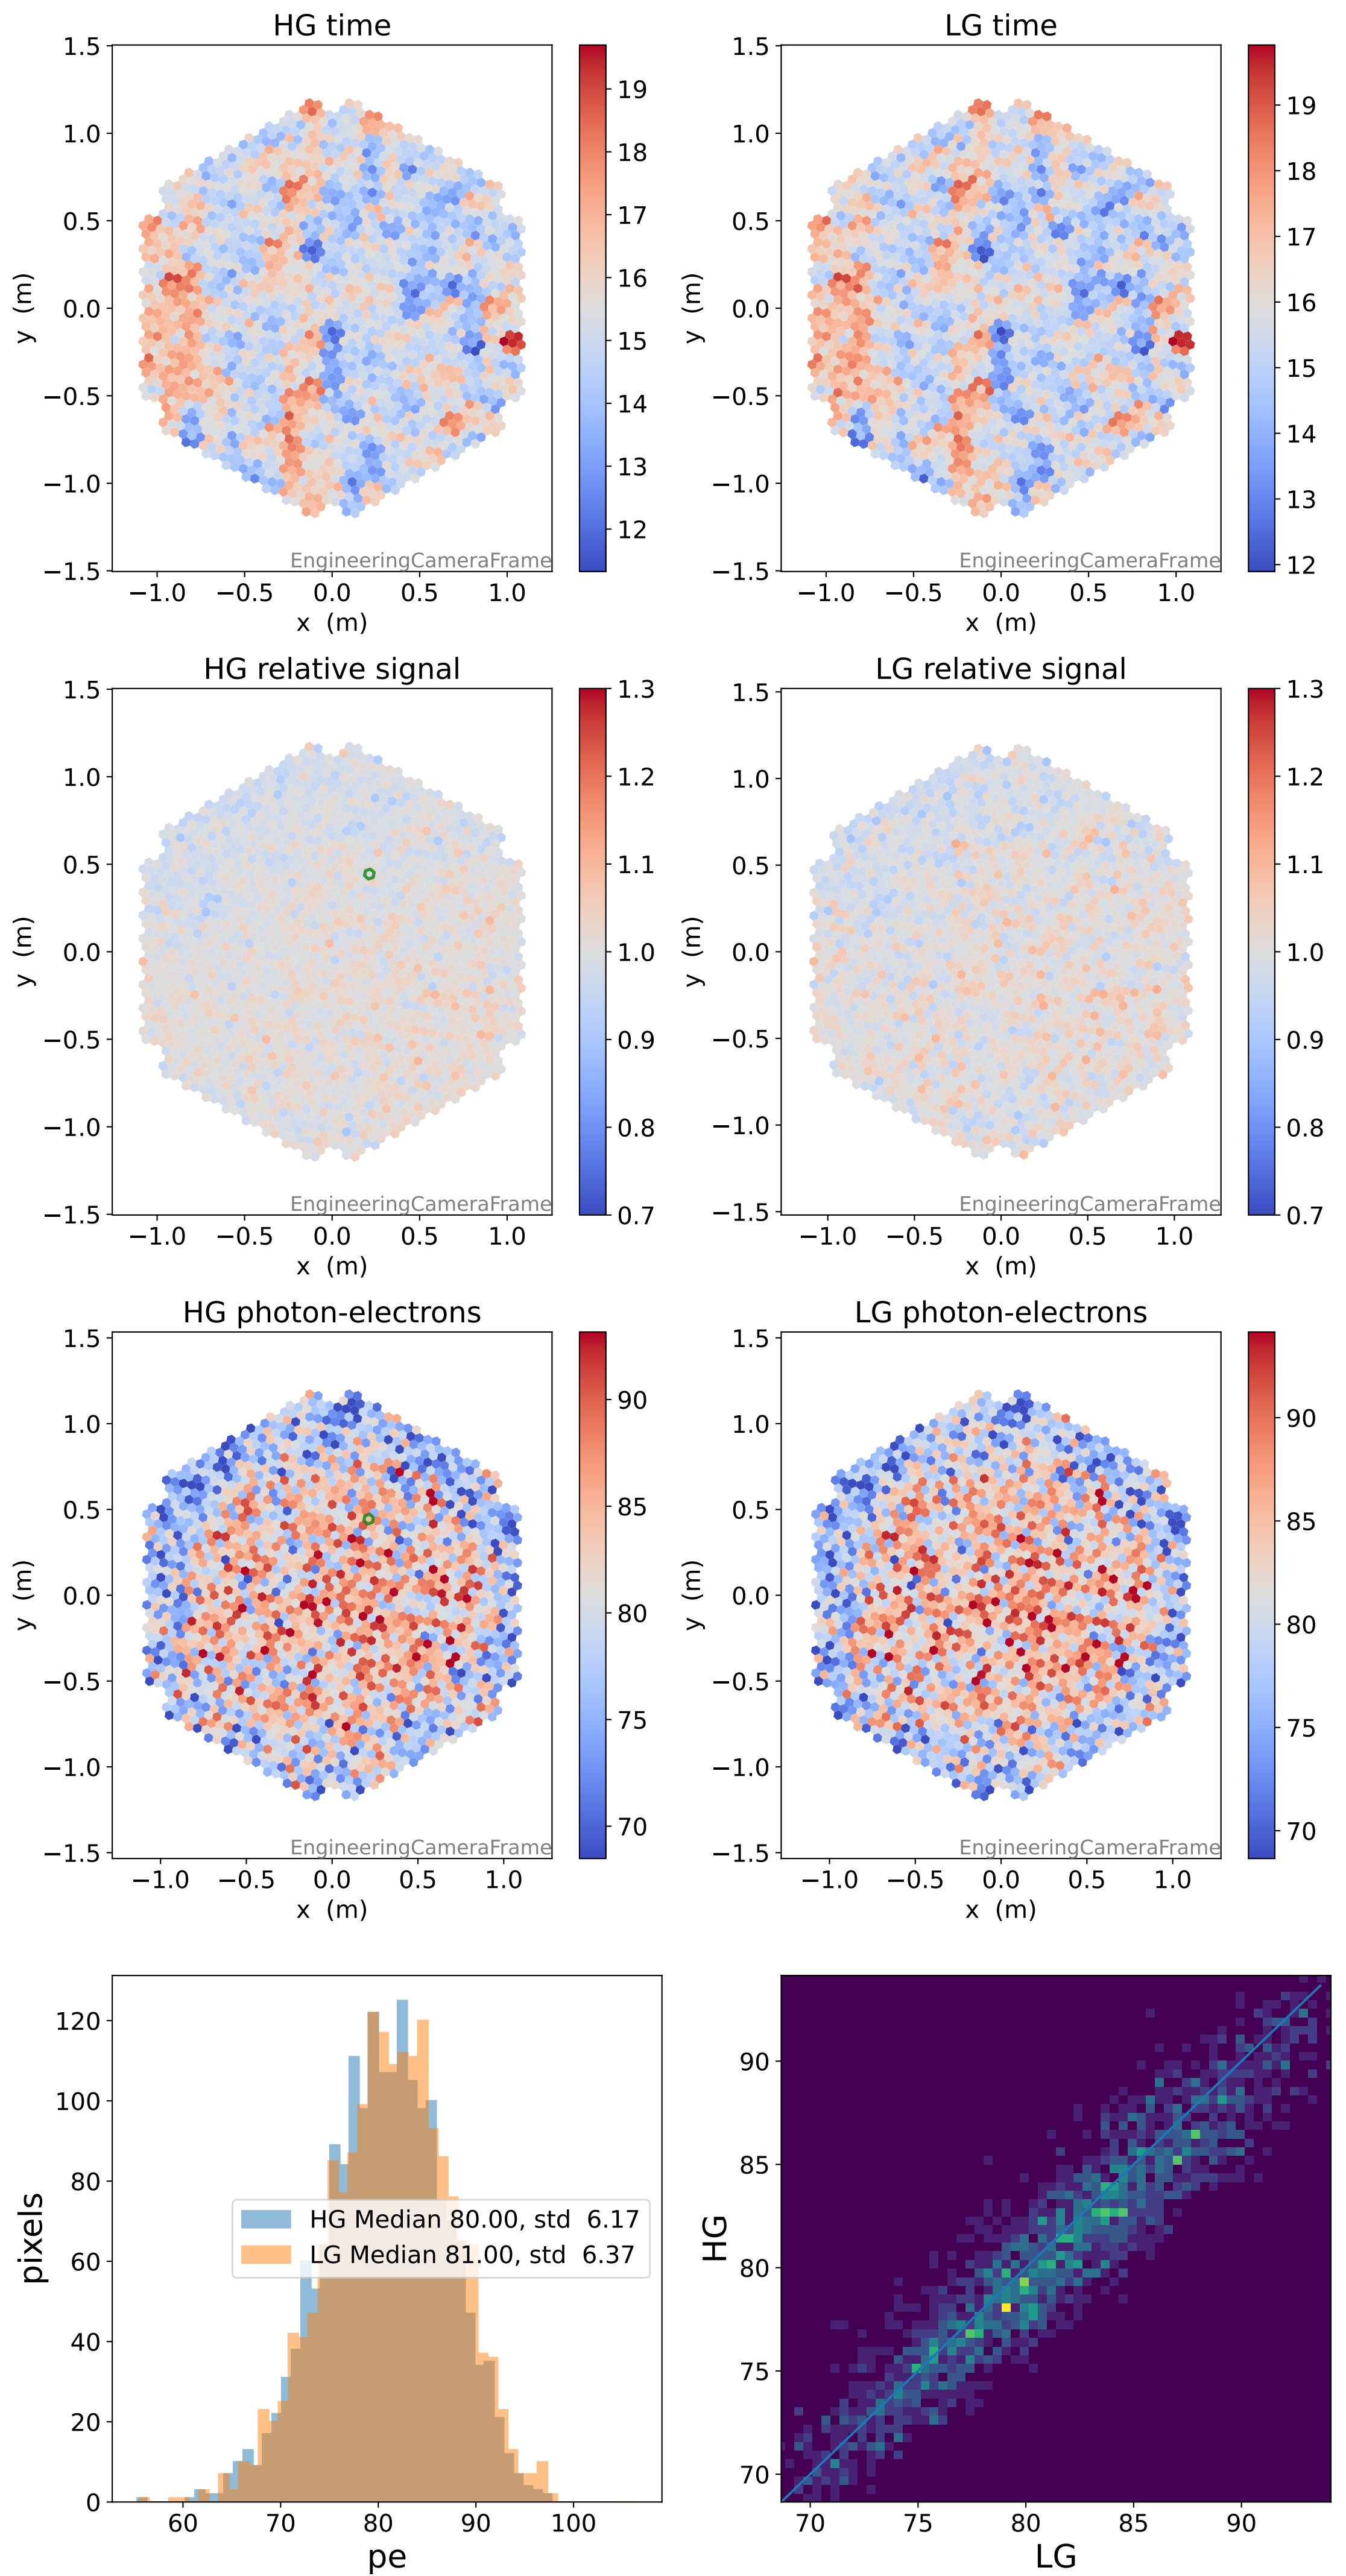

Run 13696

Run 13696

Run 13696 channel: HG

FF sample of 10000 events

pedestal sample of 10000 events

flat-fielded gain [ADC/pe]

Run 13696 channel: LG

FF sample of 10000 events

pedestal sample of 10000 events

flat-fielded gain [ADC/pe]