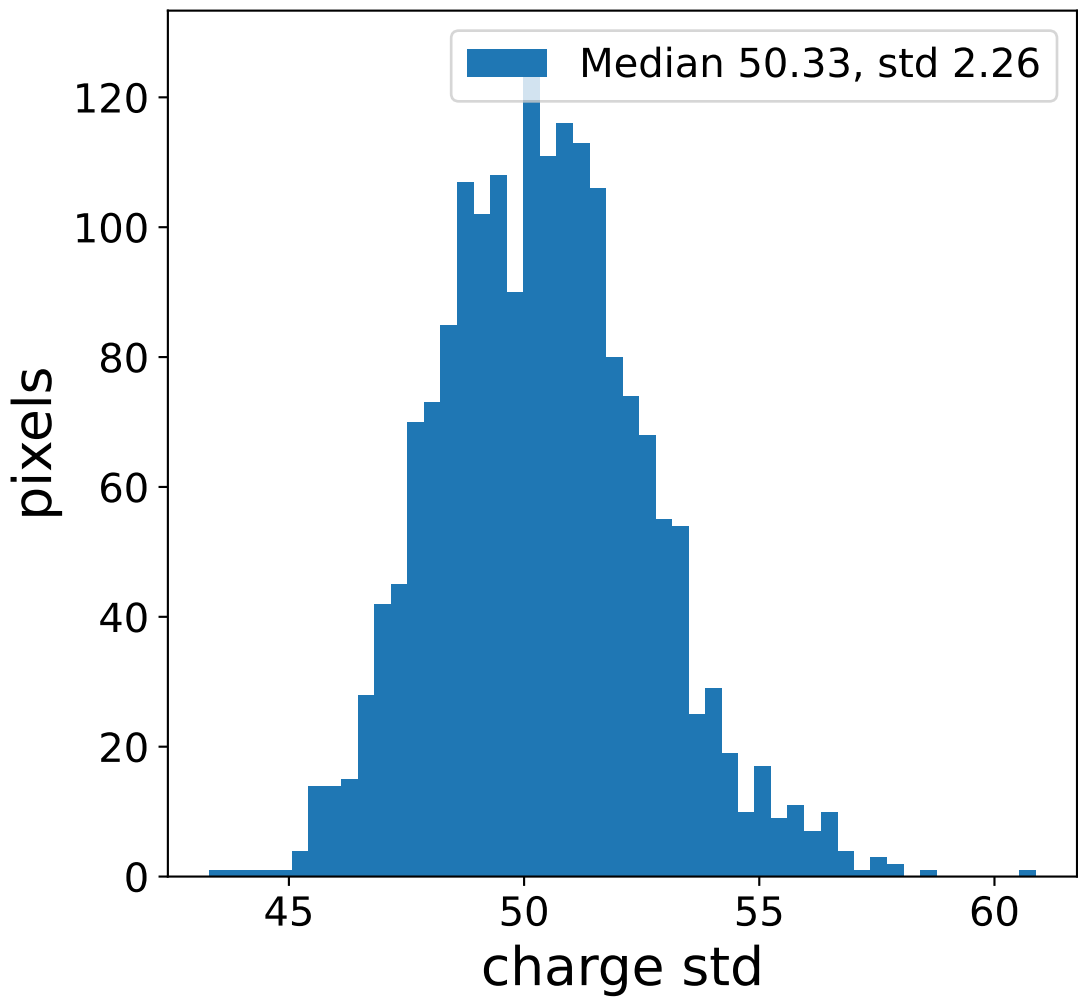

Run 13696

Run 13696

Run 13696 channel: HG

FF sample of 10000 events

pedestal sample of 10000 events

flat-fielded gain [ADC/pe]

Run 13696 channel: LG

FF sample of 10000 events

pedestal sample of 10000 events

flat-fielded gain [ADC/pe]