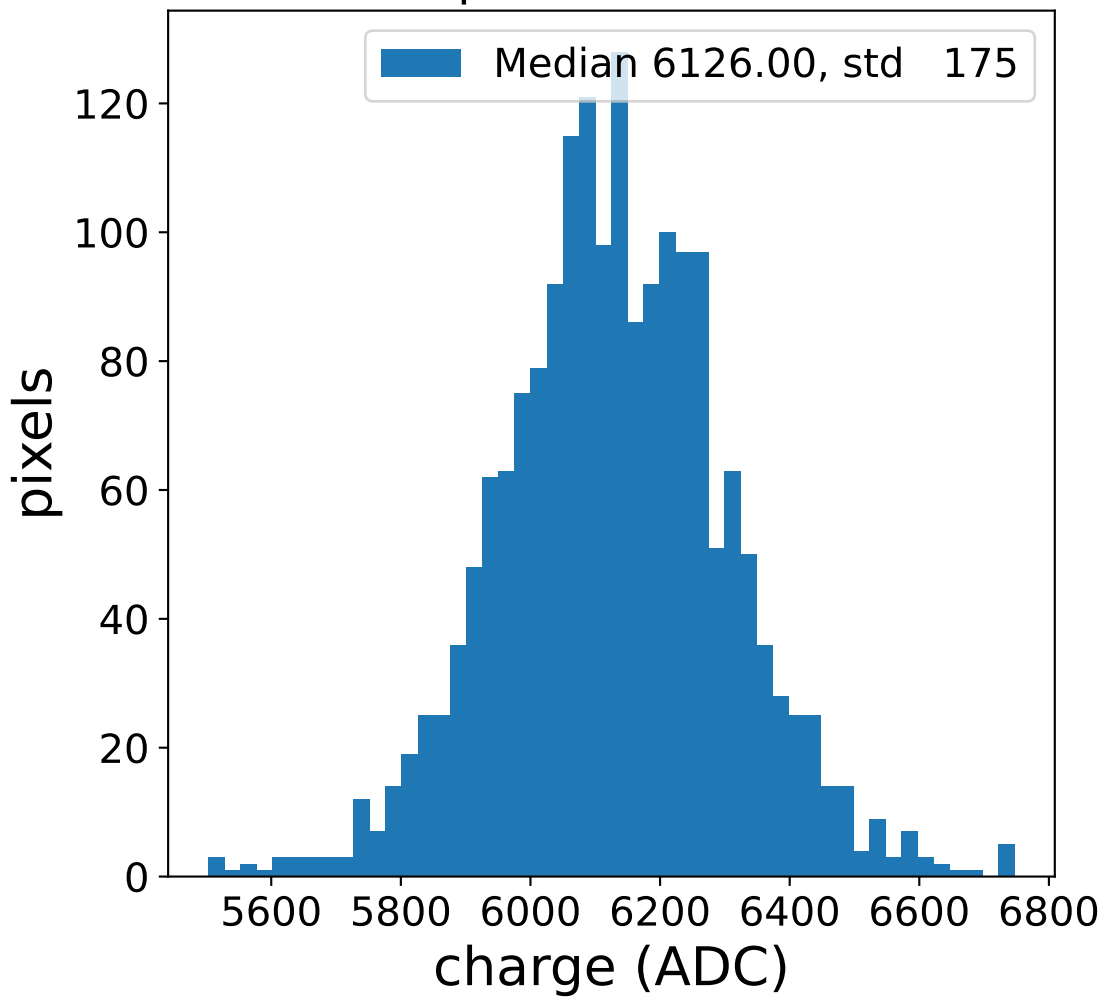

Run 13696

Run 13696

Run 13696 channel: HG

FF sample of 10000 events

pedestal sample of 10000 events

flat-fielded gain [ADC/pe]

Run 13696 channel: LG

FF sample of 10000 events

pedestal sample of 10000 events

flat-fielded gain [ADC/pe]