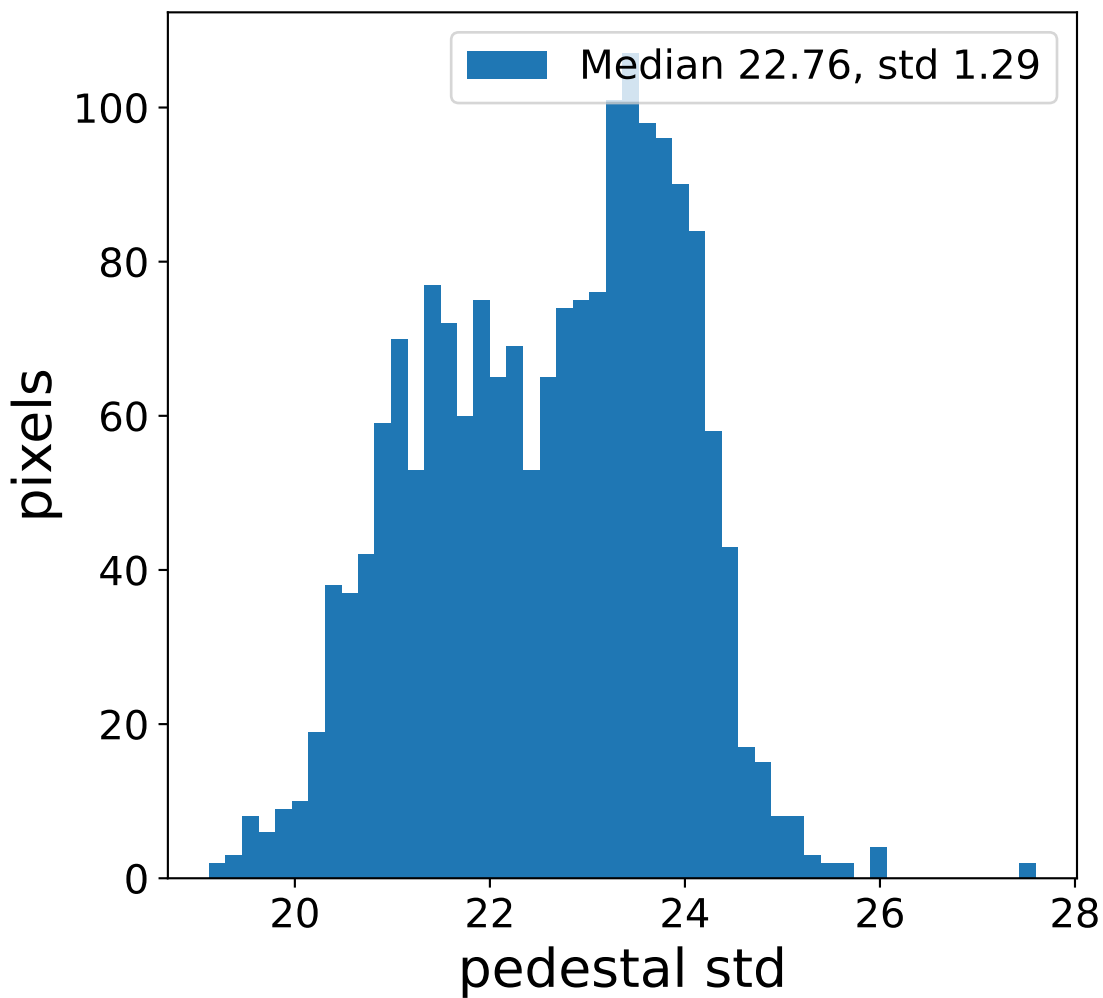

Run 13696

Run 13696

Run 13696 channel: HG

FF sample of 10000 events

pedestal sample of 10000 events

flat-fielded gain [ADC/pe]

Run 13696 channel: LG

FF sample of 10000 events

pedestal sample of 10000 events

flat-fielded gain [ADC/pe]