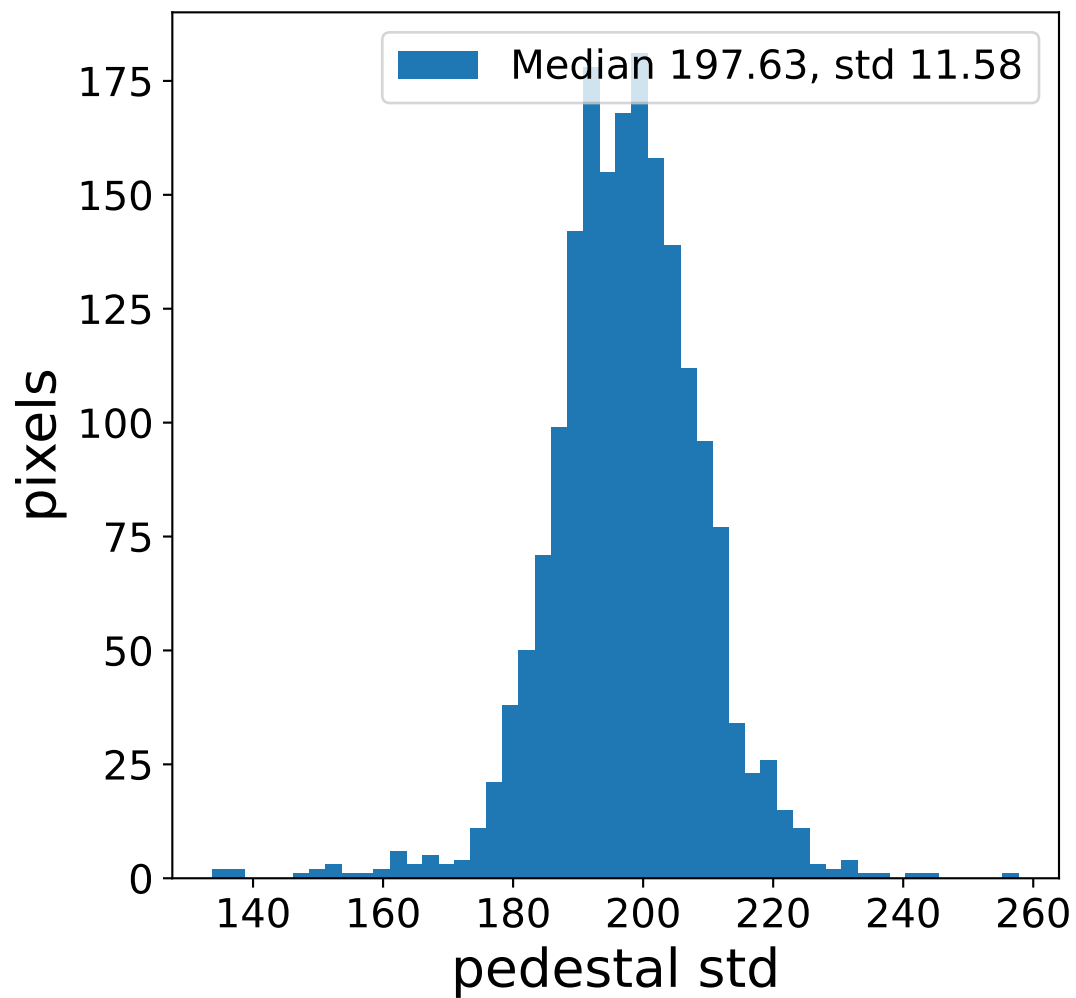

Run 13696

Run 13696

Run 13696 channel: HG

FF sample of 10000 events

pedestal sample of 10000 events

flat-fielded gain [ADC/pe]

Run 13696 channel: LG

FF sample of 10000 events

pedestal sample of 10000 events

flat-fielded gain [ADC/pe]