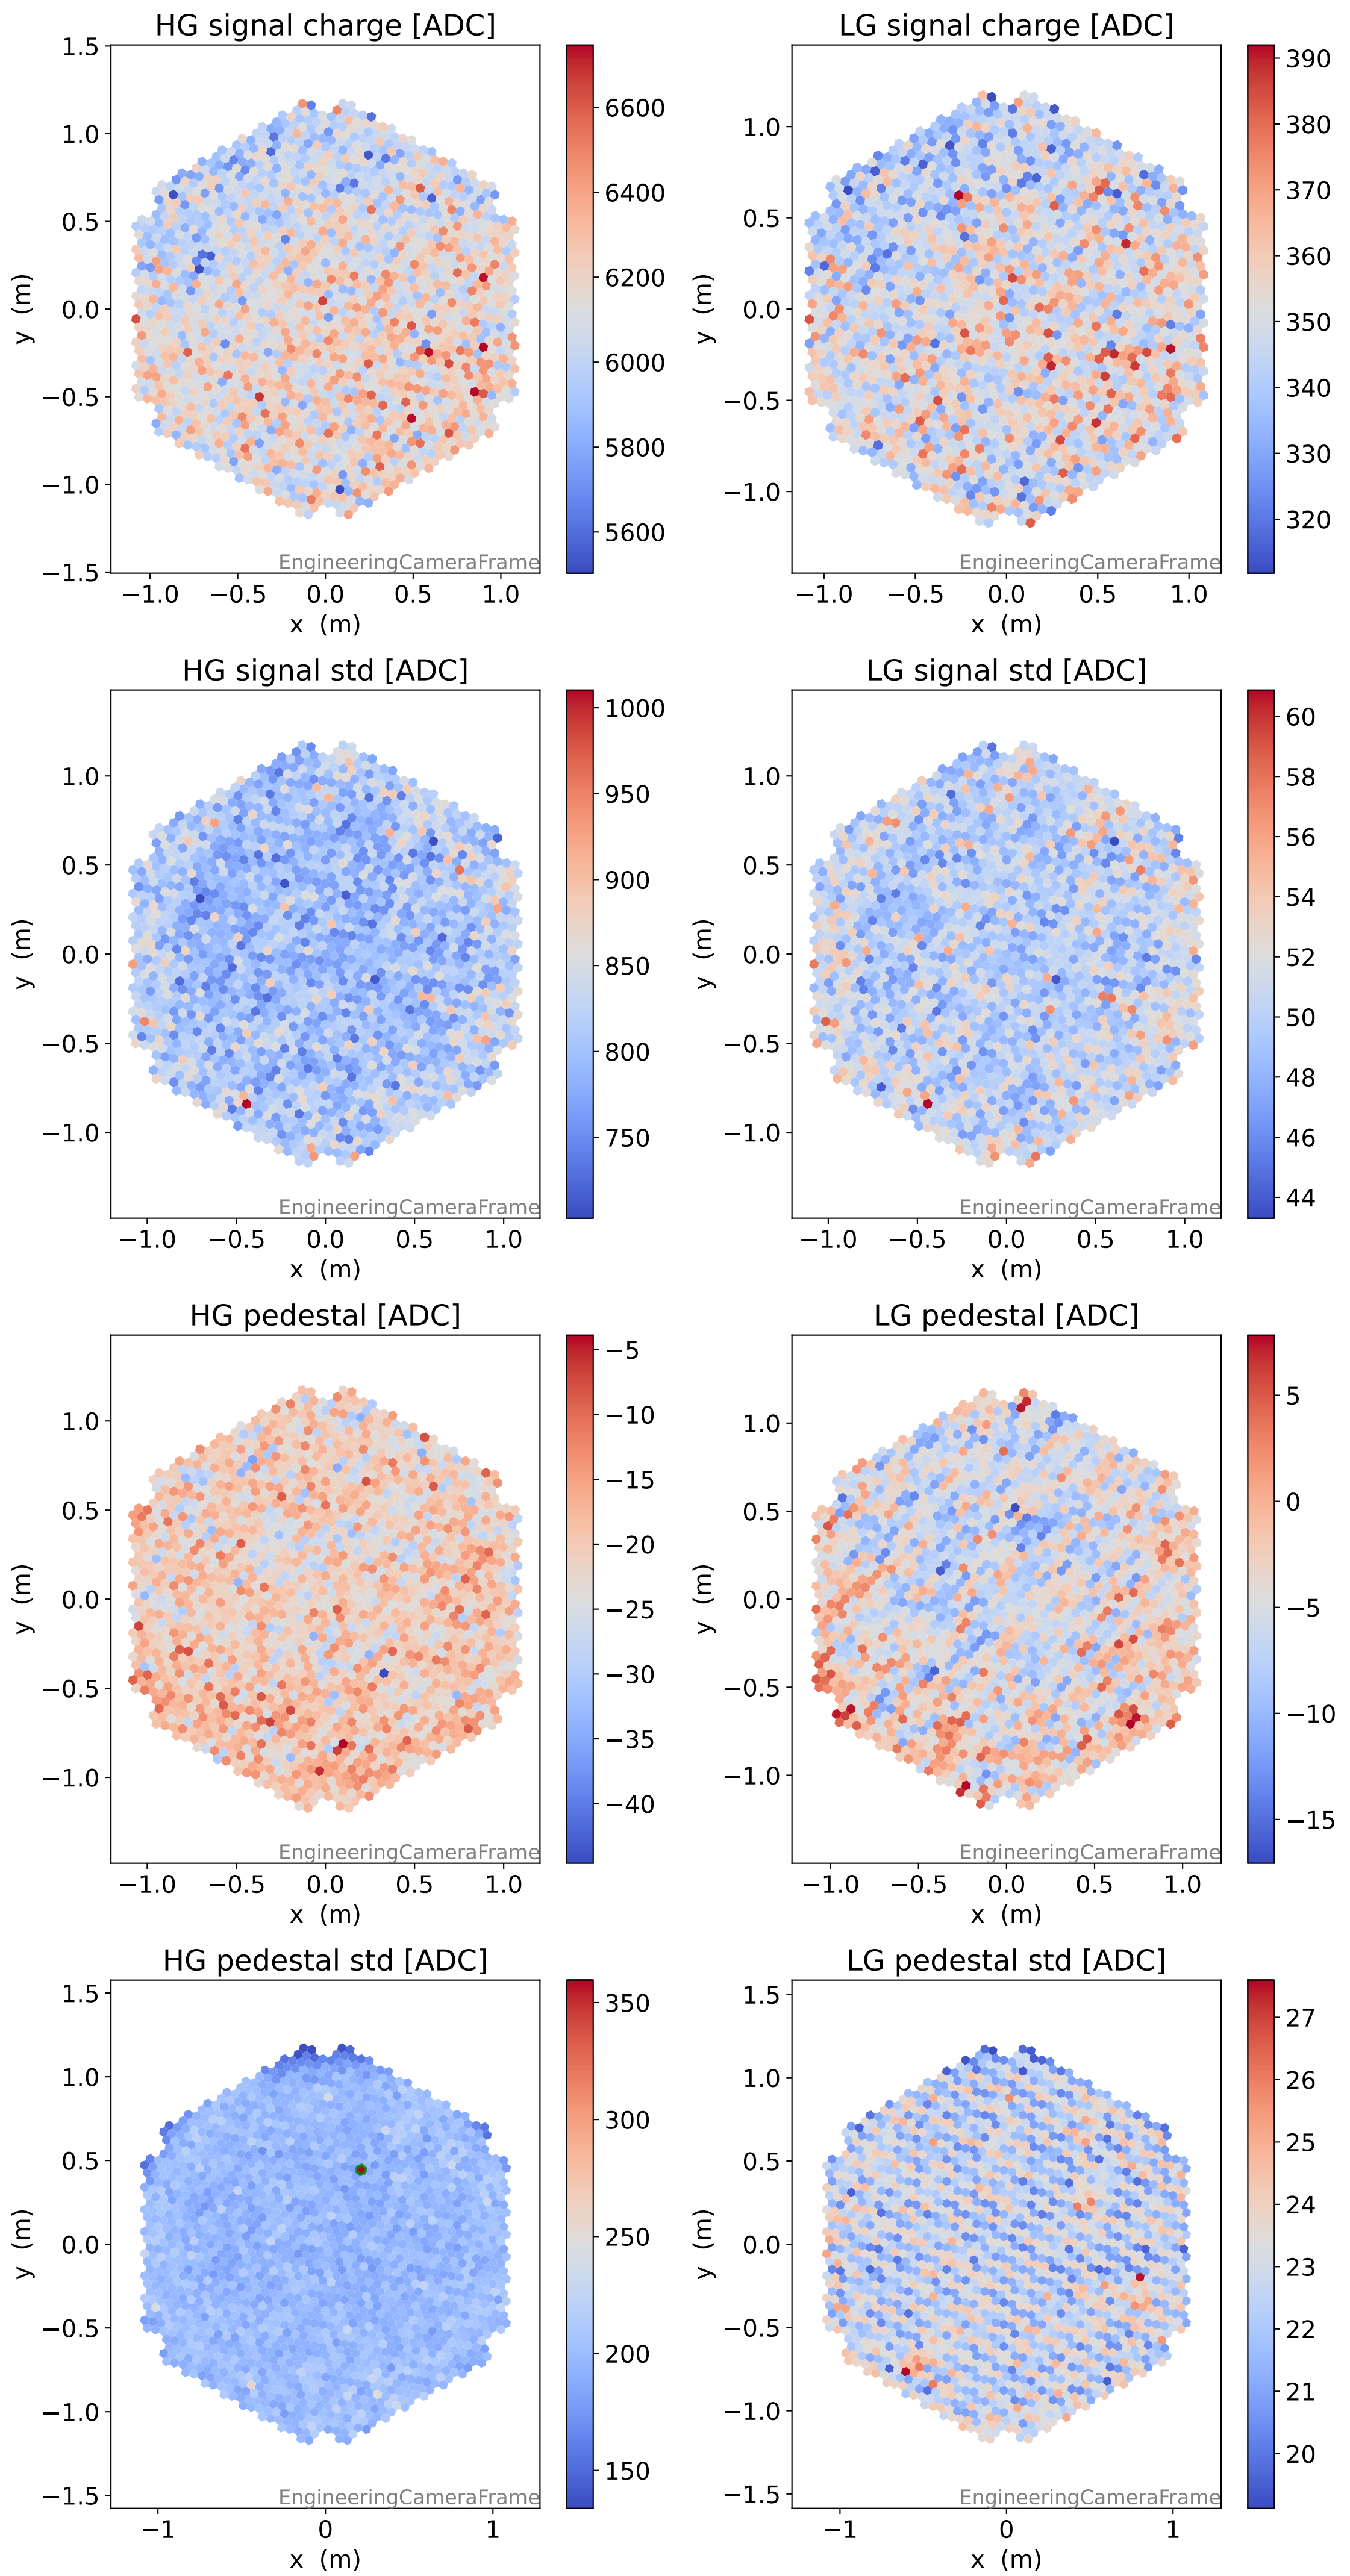

Run 13696

Run 13696

Run 13696 channel: HG

FF sample of 10000 events

pedestal sample of 10000 events

flat-fielded gain [ADC/pe]

Run 13696 channel: LG

FF sample of 10000 events

pedestal sample of 10000 events

flat-fielded gain [ADC/pe]