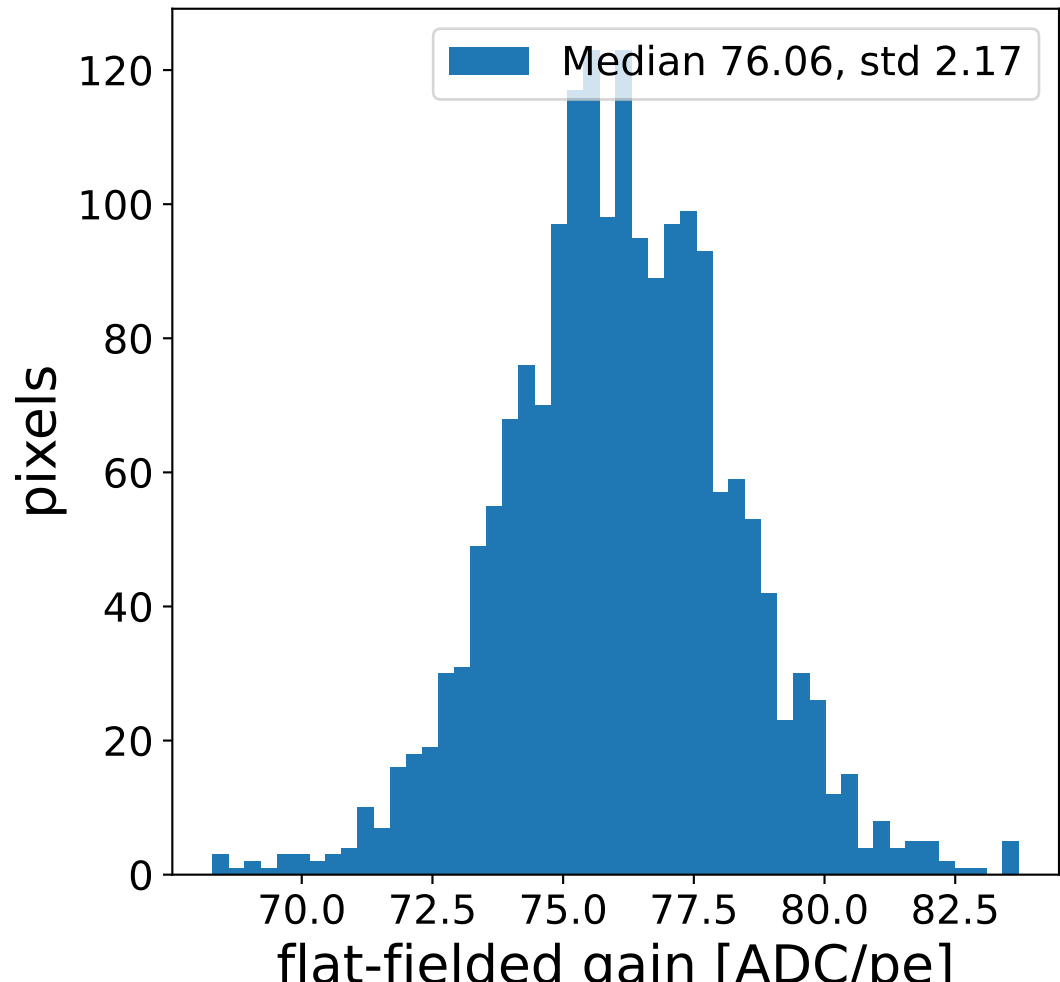

Run 13696

Run 13696

Run 13696 channel: HG

FF sample of 10000 events

pedestal sample of 10000 events

flat-fielded gain [ADC/pe]

Run 13696 channel: LG

FF sample of 10000 events

pedestal sample of 10000 events

flat-fielded gain [ADC/pe]