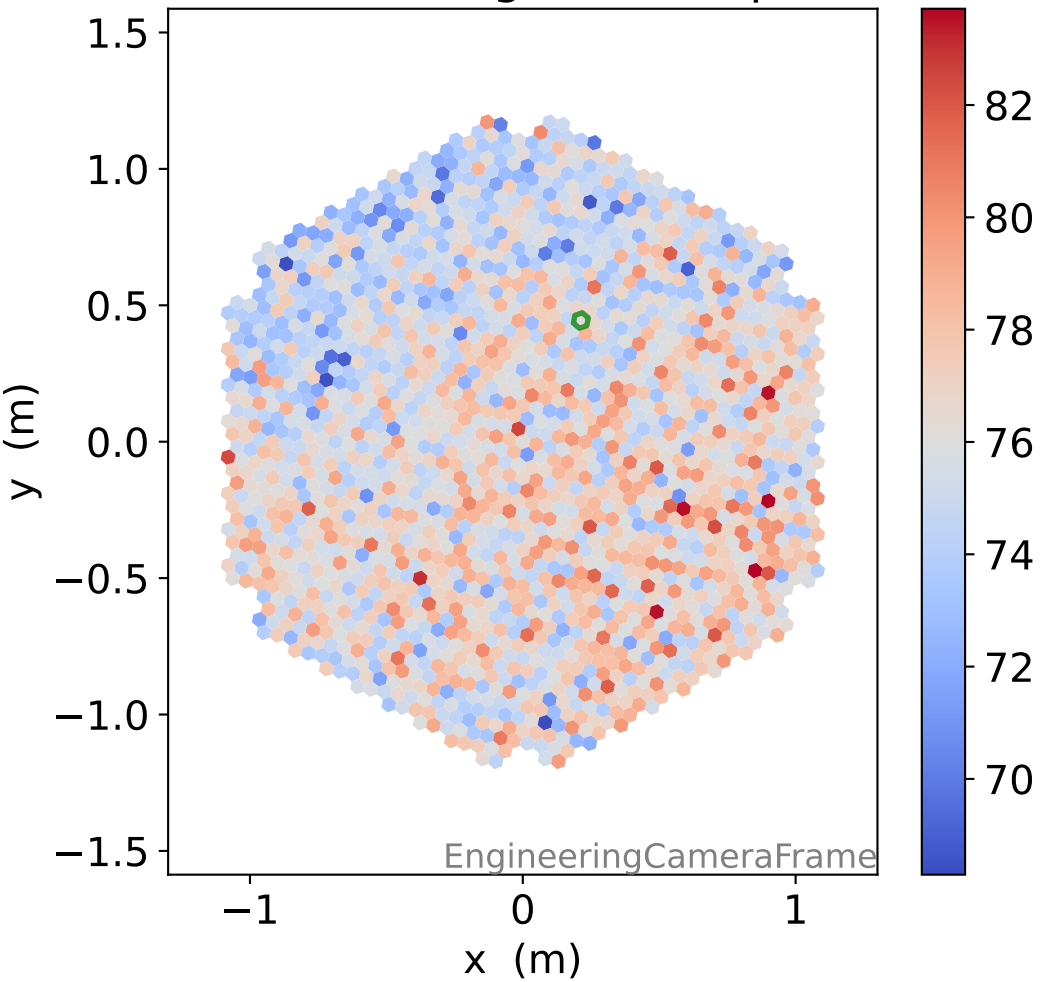

Run 13696

Run 13696

Run 13696 channel: HG

FF sample of 10000 events

pedestal sample of 10000 events

flat-fielded gain [ADC/pe]

Run 13696 channel: LG

FF sample of 10000 events

pedestal sample of 10000 events

flat-fielded gain [ADC/pe]