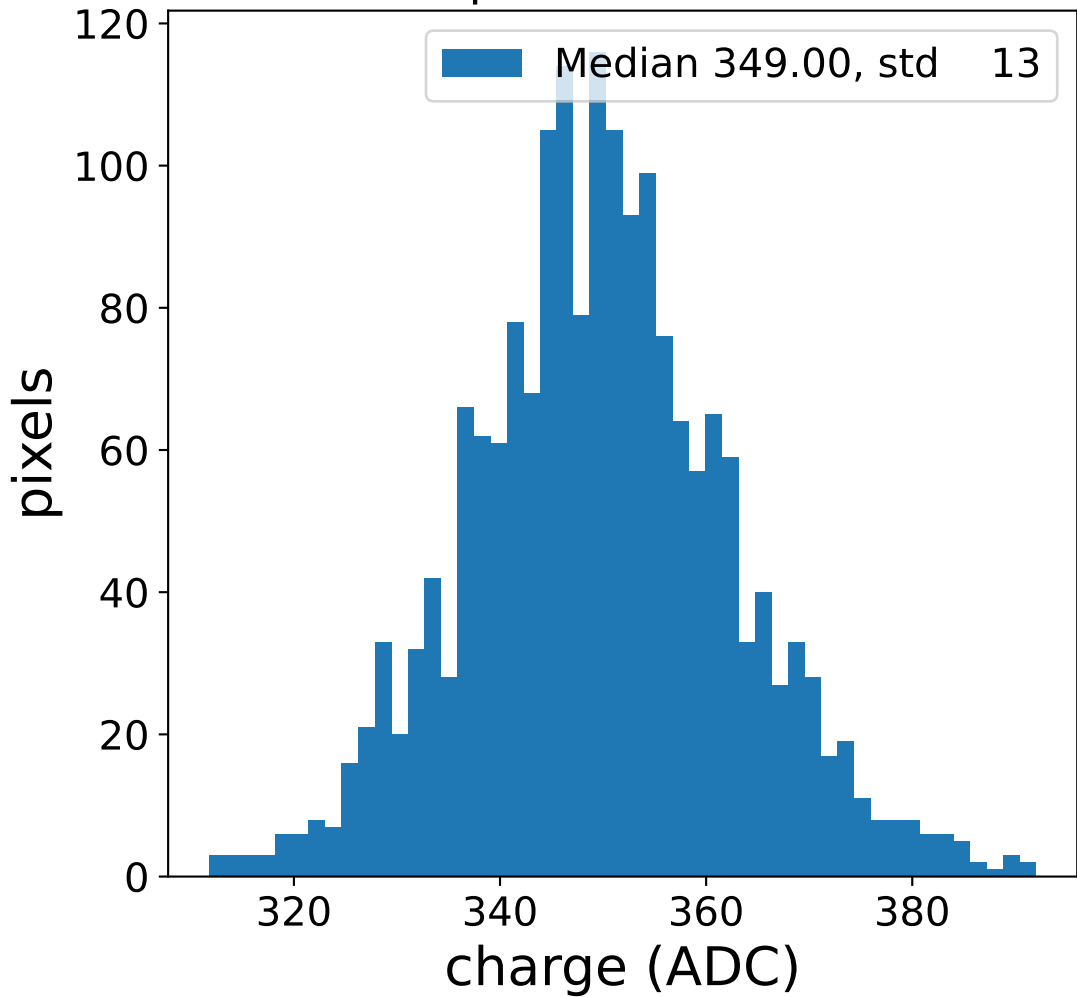

Run 13696

Run 13696

Run 13696 channel: HG

FF sample of 10000 events

pedestal sample of 10000 events

flat-fielded gain [ADC/pe]

Run 13696 channel: LG

FF sample of 10000 events

pedestal sample of 10000 events

flat-fielded gain [ADC/pe]