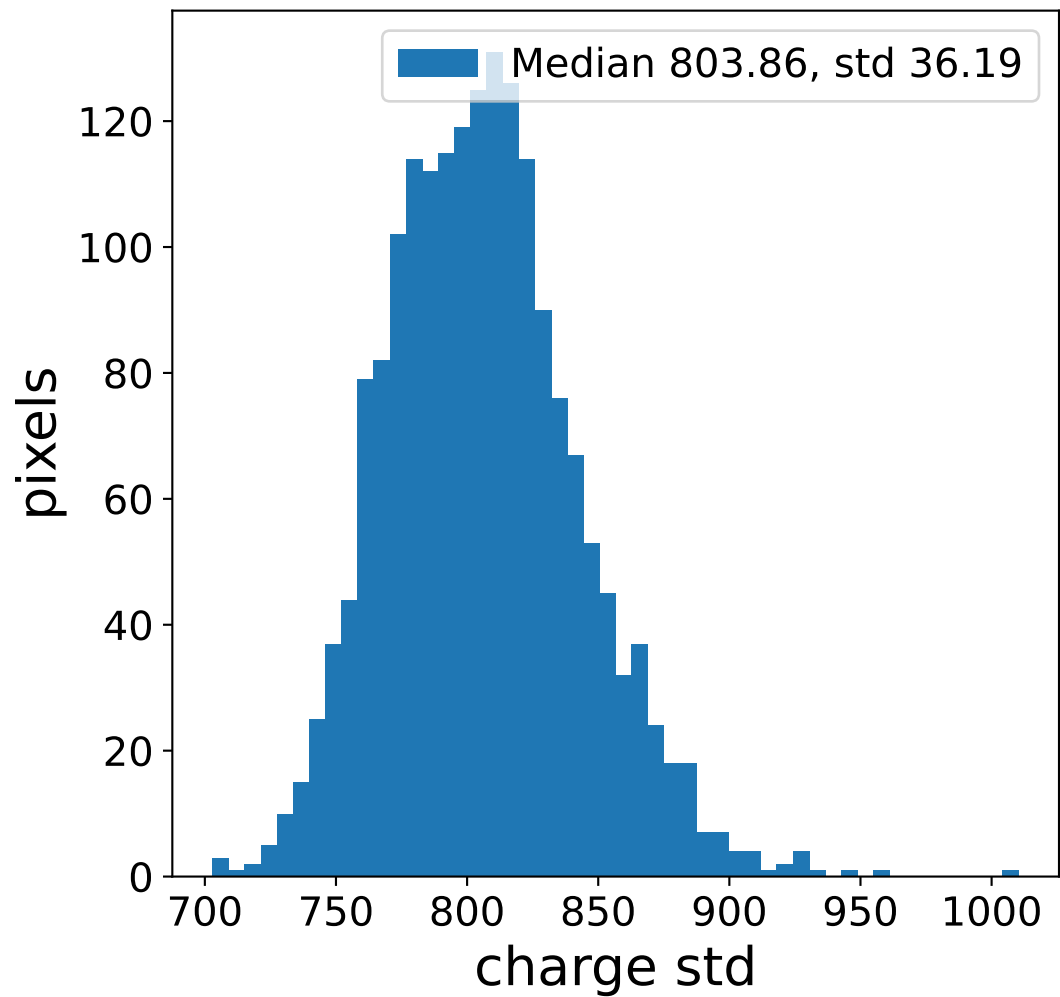

Run 13696

Run 13696

Run 13696 channel: HG

FF sample of 10000 events

pedestal sample of 10000 events

flat-fielded gain [ADC/pe]

Run 13696 channel: LG

FF sample of 10000 events

pedestal sample of 10000 events

flat-fielded gain [ADC/pe]