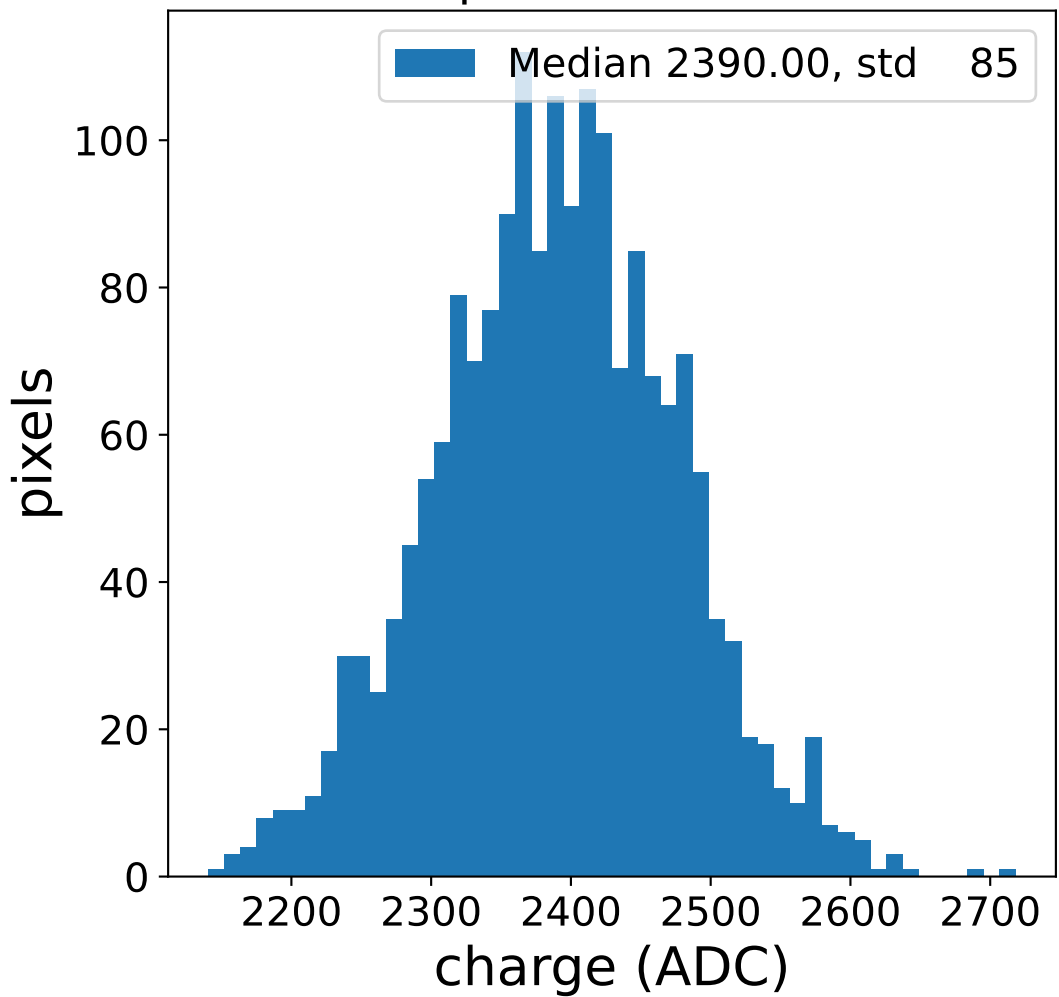

Run 13736

Run 13736

Run 13736 channel: HG

FF sample of 10000 events

pedestal sample of 10000 events

flat-fielded gain [ADC/pe]

Run 13736 channel: LG

FF sample of 10000 events

pedestal sample of 10000 events

flat-fielded gain [ADC/pe]