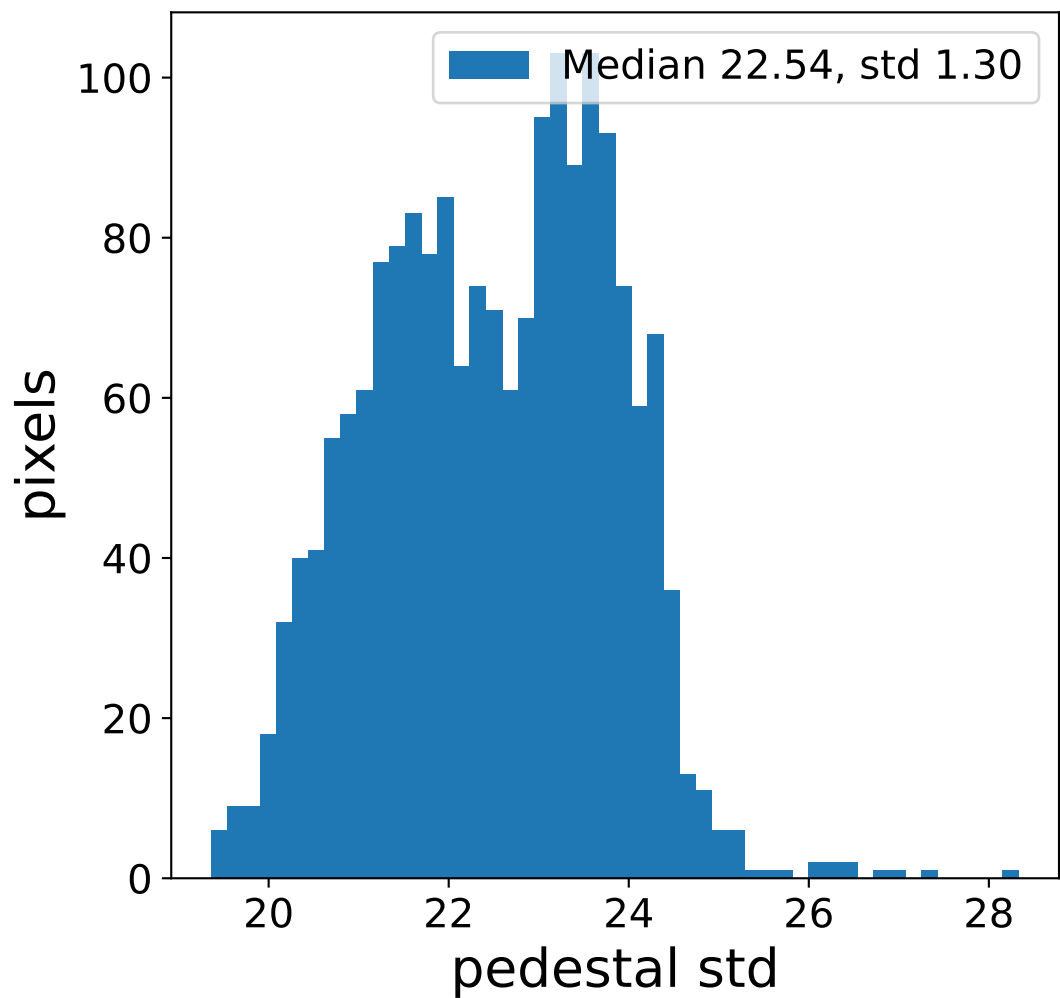

Run 13736

Run 13736

Run 13736 channel: HG

FF sample of 10000 events

pedestal sample of 10000 events

flat-fielded gain [ADC/pe]

Run 13736 channel: LG

FF sample of 10000 events

pedestal sample of 10000 events

flat-fielded gain [ADC/pe]