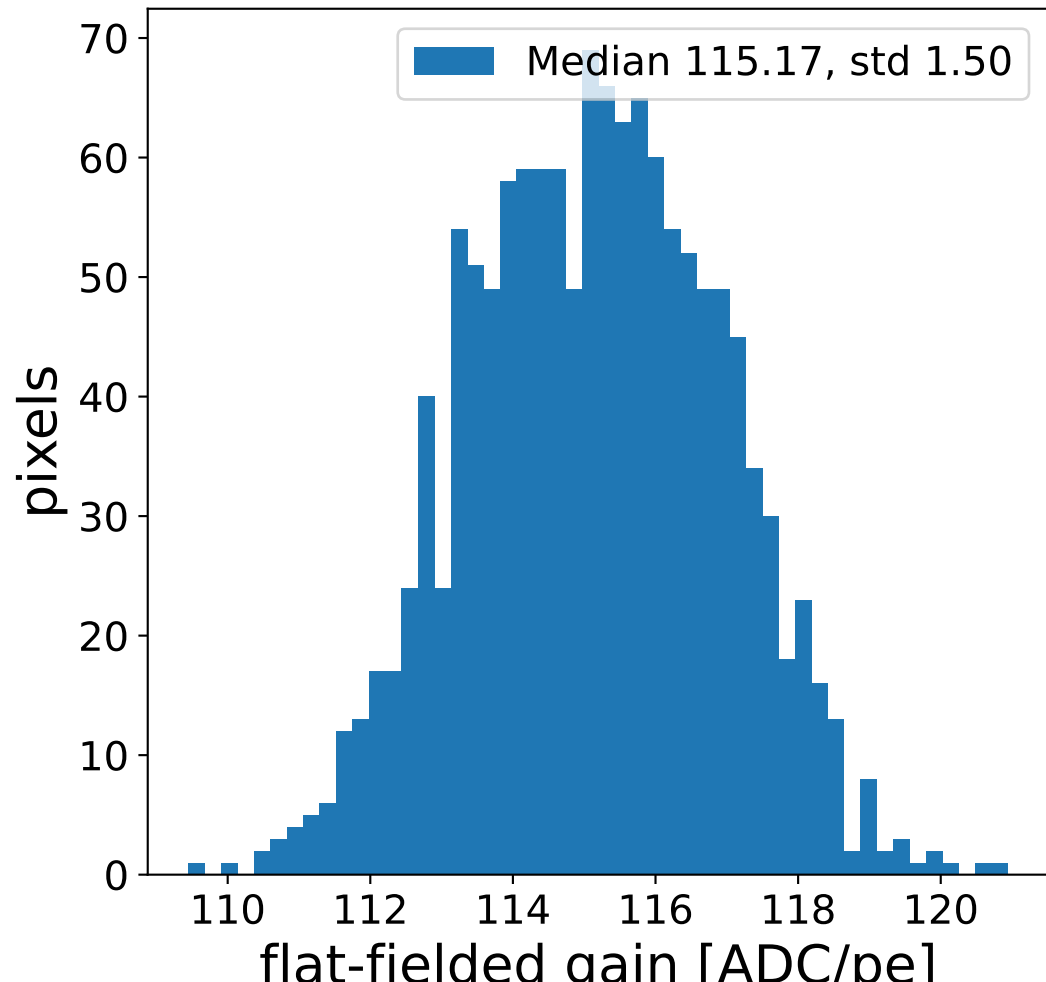

Run 13736

Run 13736

Run 13736 channel: HG

FF sample of 10000 events

pedestal sample of 10000 events

flat-fielded gain [ADC/pe]

Run 13736 channel: LG

FF sample of 10000 events

pedestal sample of 10000 events

flat-fielded gain [ADC/pe]