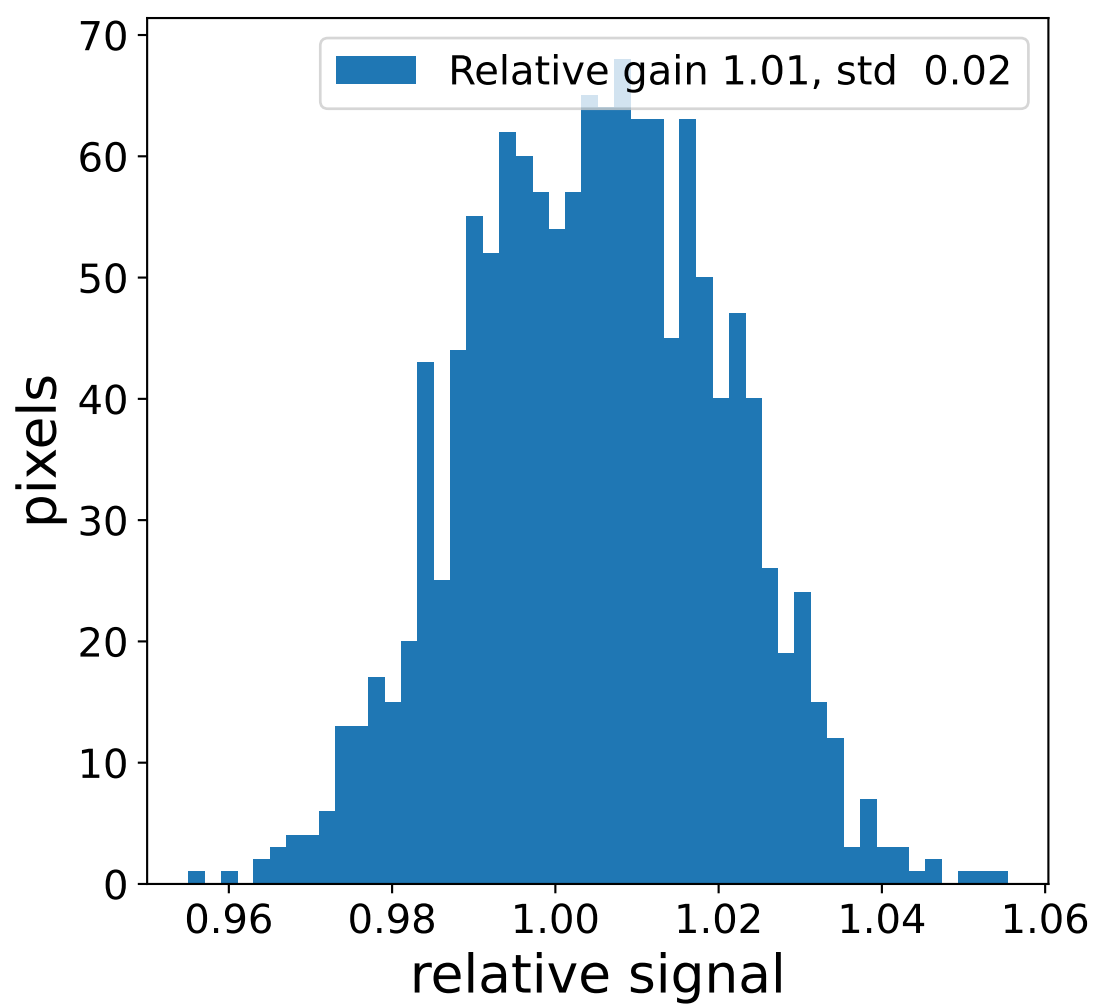

Run 13736

Run 13736

Run 13736 channel: HG

FF sample of 10000 events

pedestal sample of 10000 events

flat-fielded gain [ADC/pe]

Run 13736 channel: LG

FF sample of 10000 events

pedestal sample of 10000 events

flat-fielded gain [ADC/pe]