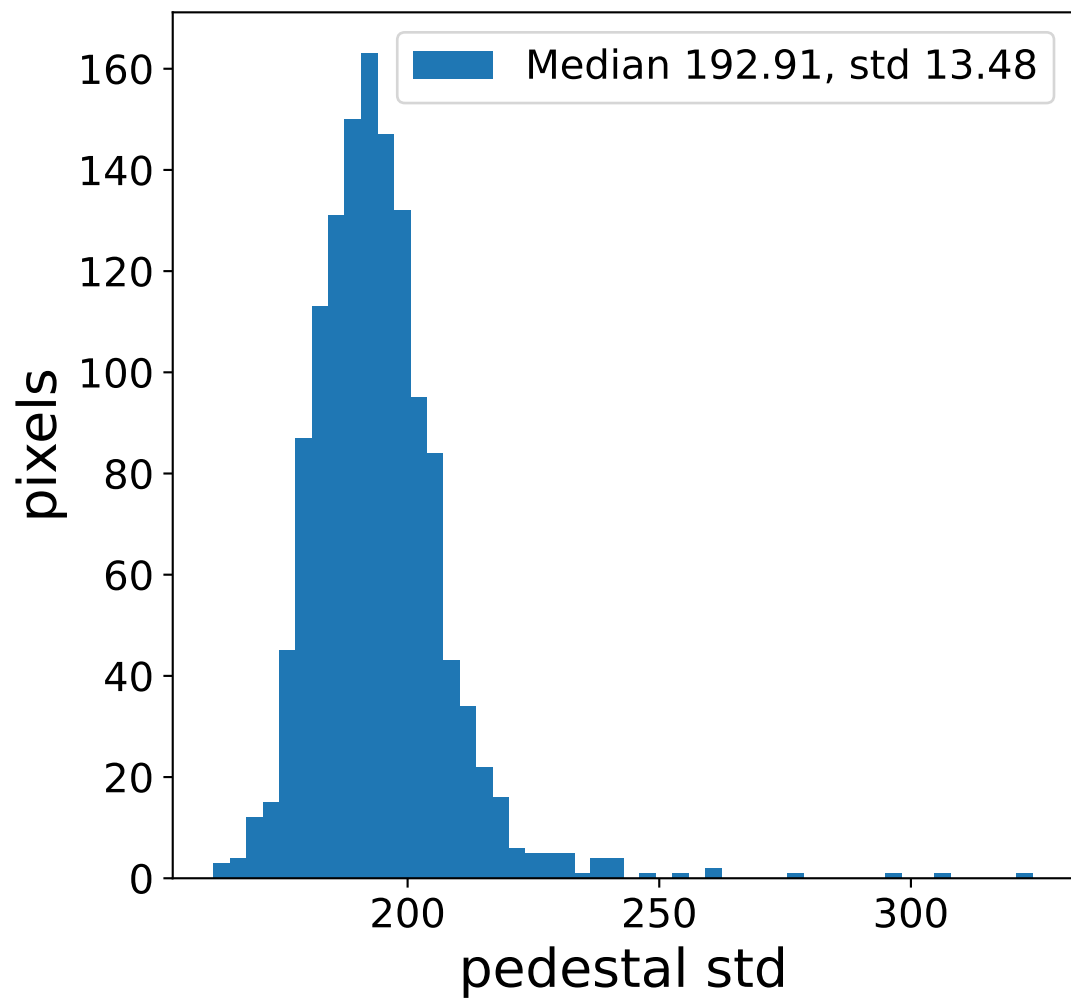

Run 13736

Run 13736

Run 13736 channel: HG

FF sample of 10000 events

pedestal sample of 10000 events

flat-fielded gain [ADC/pe]

Run 13736 channel: LG

FF sample of 10000 events

pedestal sample of 10000 events

flat-fielded gain [ADC/pe]