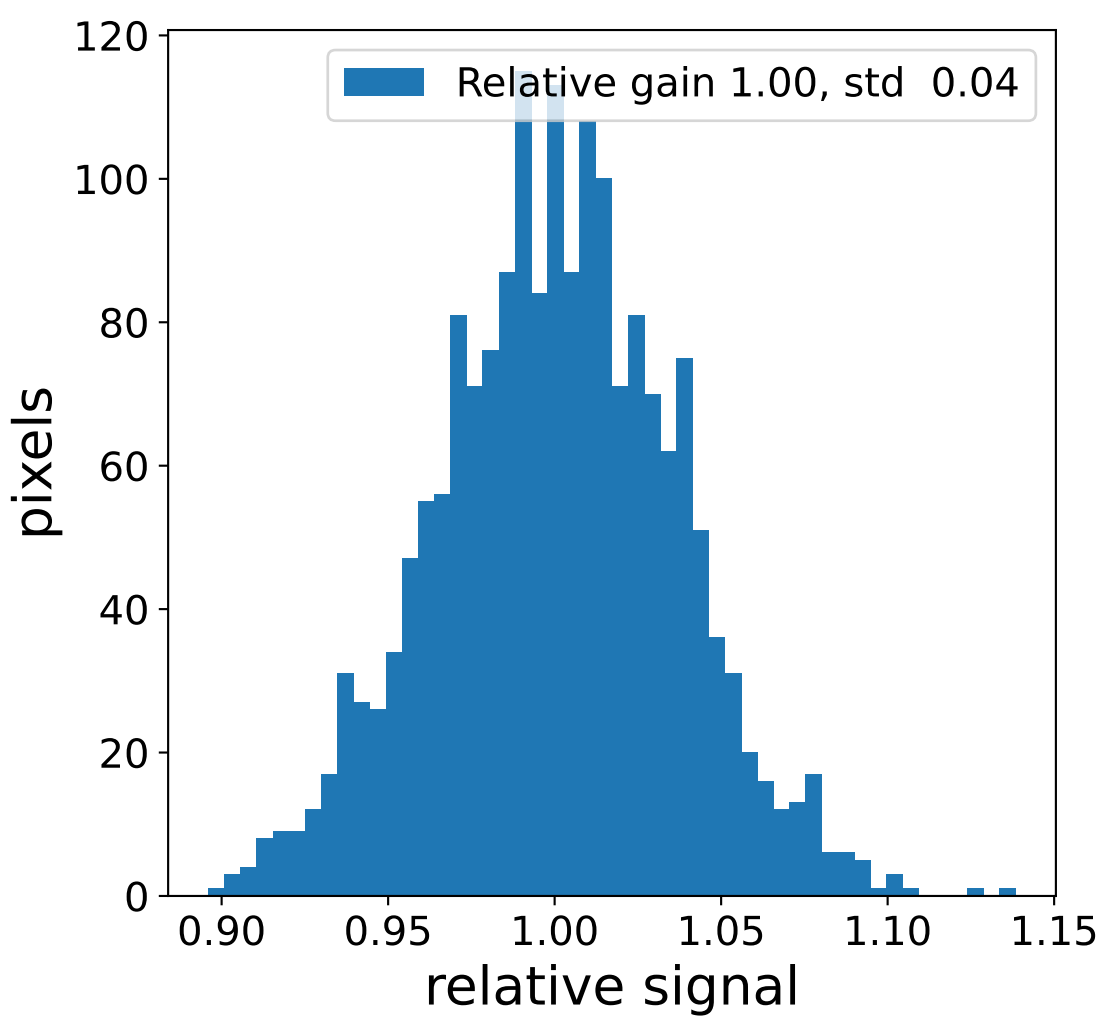

Run 13736

Run 13736

Run 13736 channel: HG

FF sample of 10000 events

pedestal sample of 10000 events

flat-fielded gain [ADC/pe]

Run 13736 channel: LG

FF sample of 10000 events

pedestal sample of 10000 events

flat-fielded gain [ADC/pe]