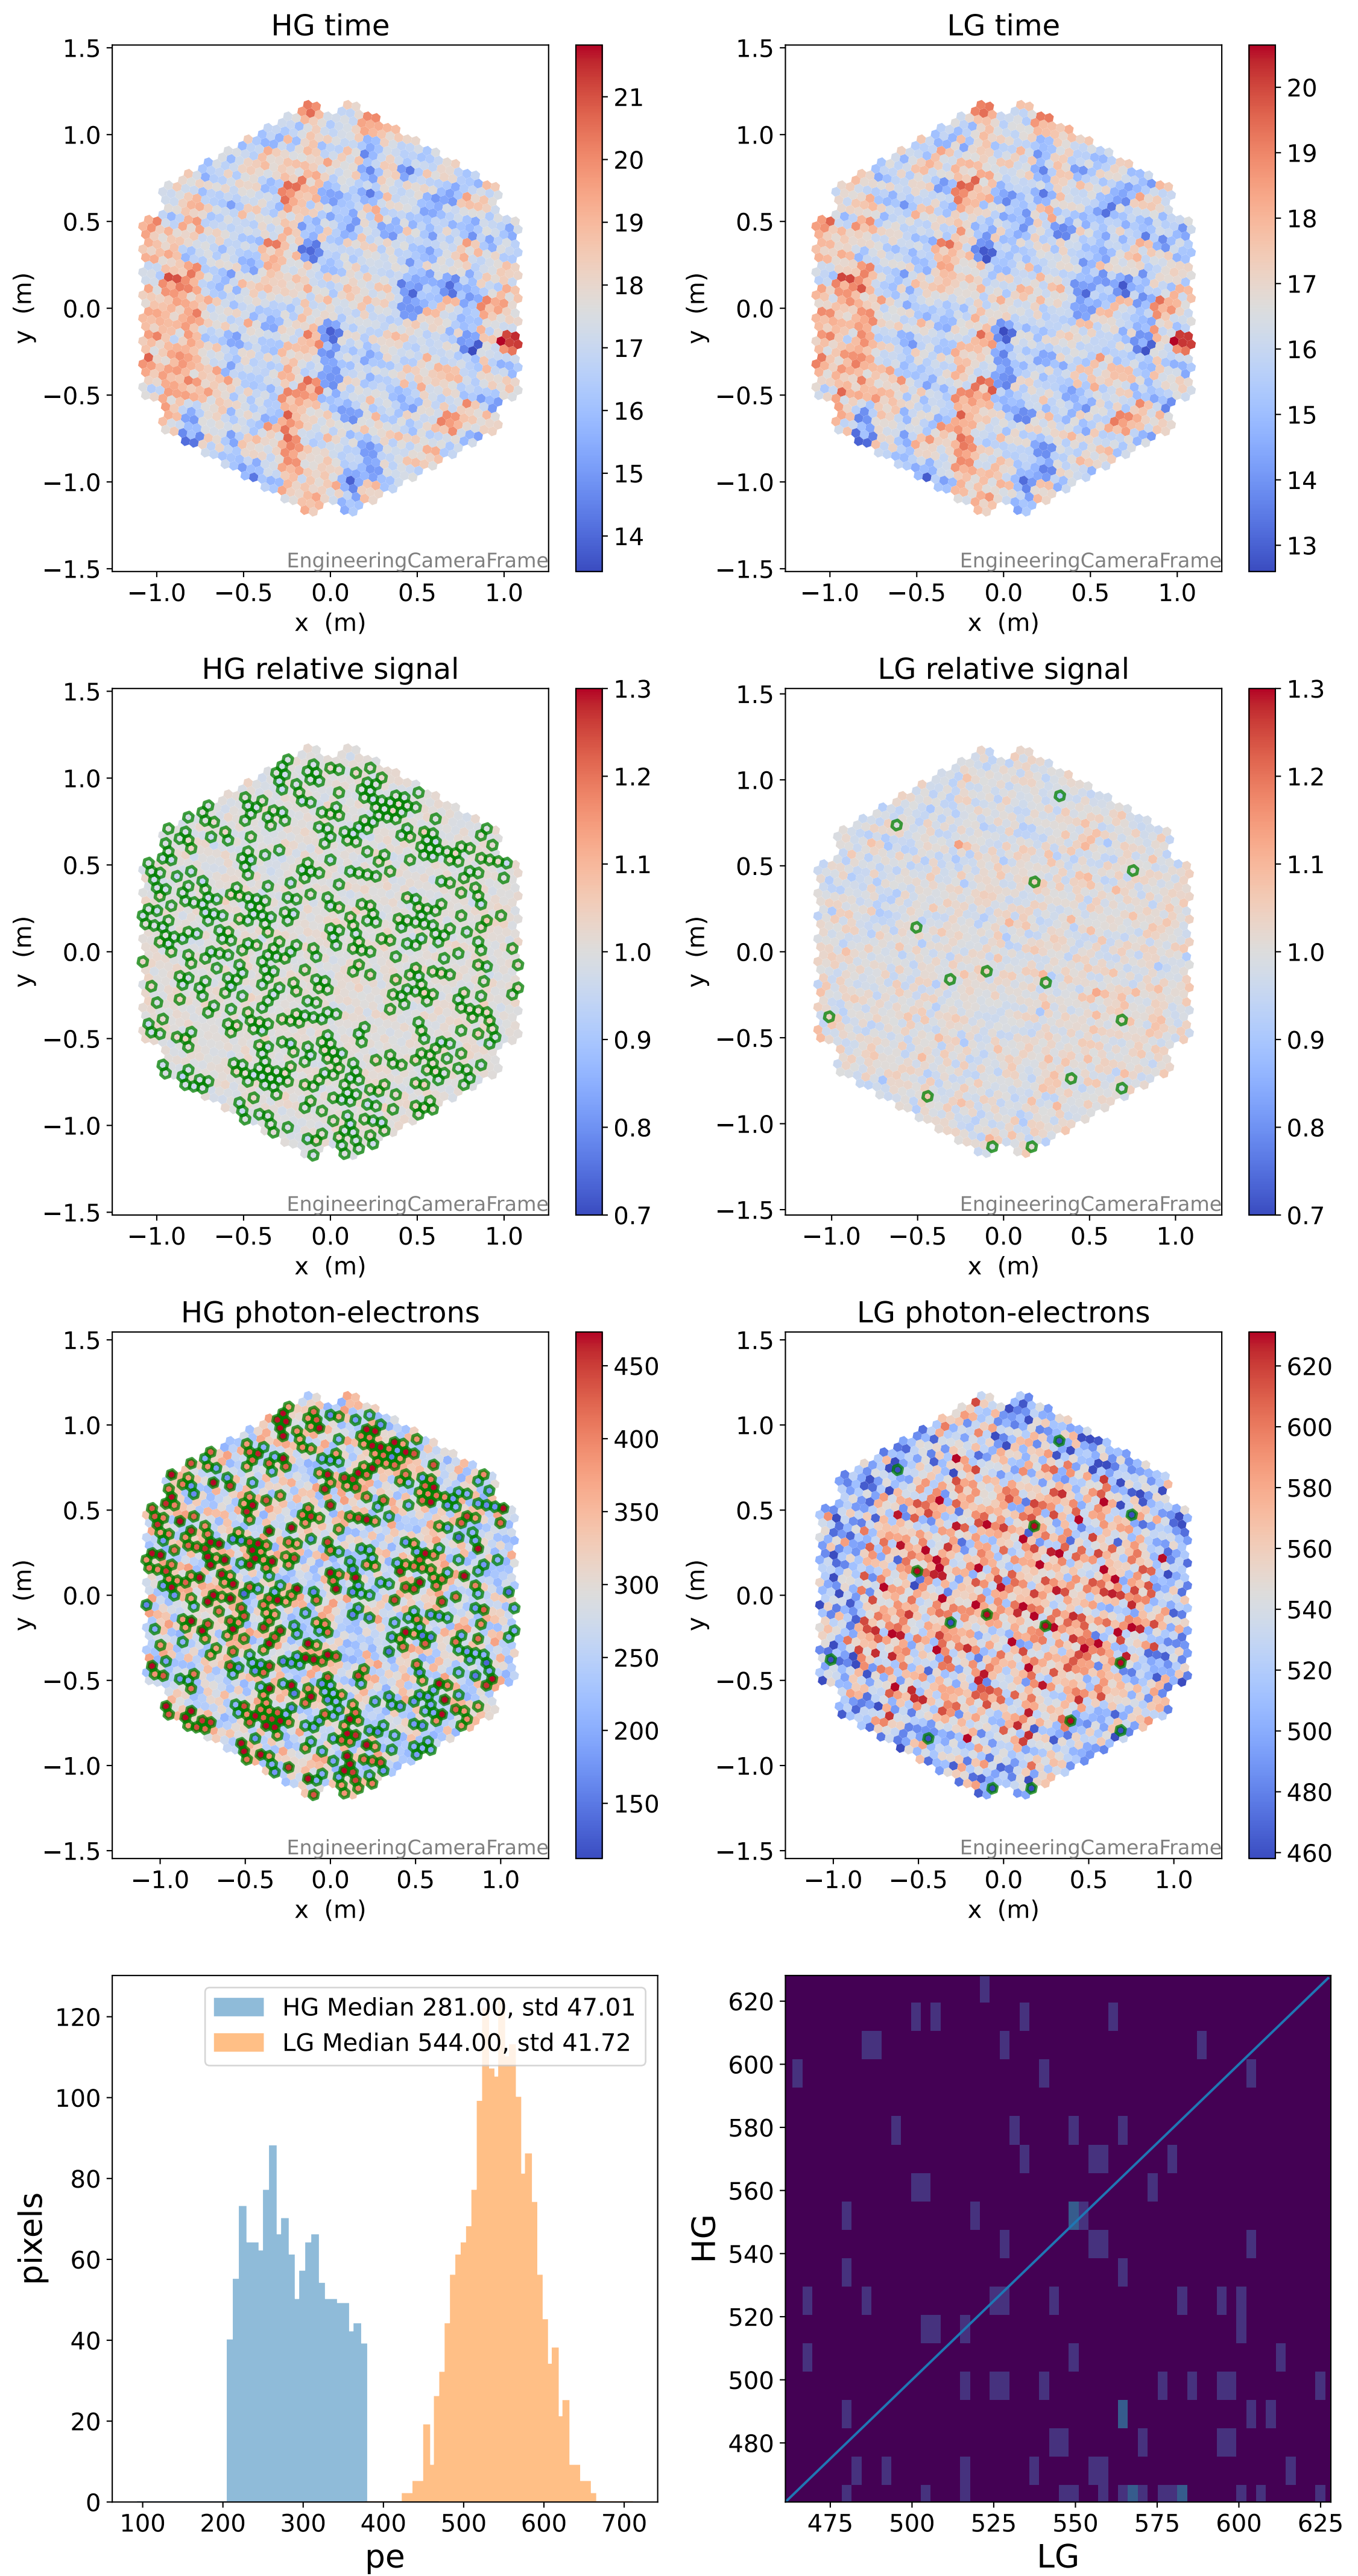

Run 13736

Run 13736

Run 13736 channel: HG

FF sample of 10000 events

pedestal sample of 10000 events

flat-fielded gain [ADC/pe]

Run 13736 channel: LG

FF sample of 10000 events

pedestal sample of 10000 events

flat-fielded gain [ADC/pe]