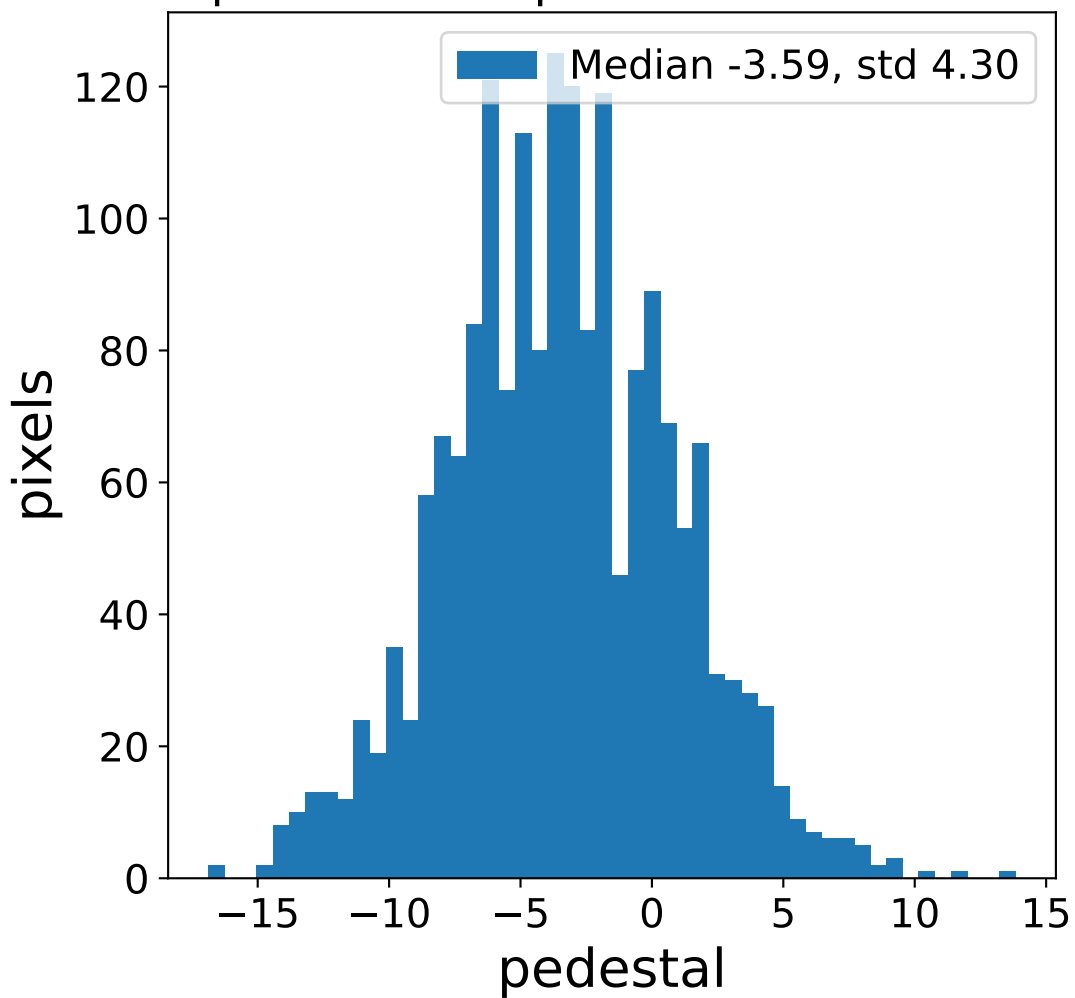

Run 13736

Run 13736

Run 13736 channel: HG

FF sample of 10000 events

pedestal sample of 10000 events

flat-fielded gain [ADC/pe]

Run 13736 channel: LG

FF sample of 10000 events

pedestal sample of 10000 events

flat-fielded gain [ADC/pe]