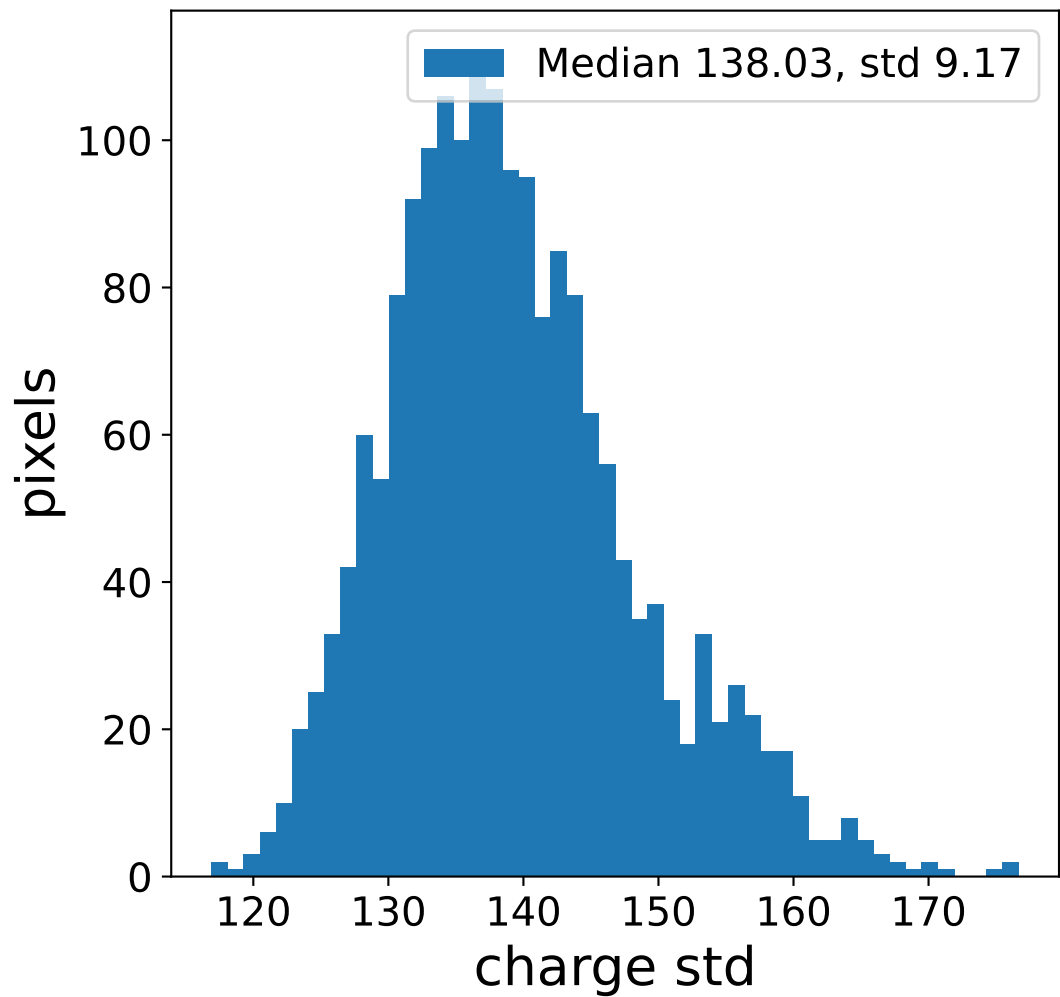

Run 13736

Run 13736

Run 13736 channel: HG

FF sample of 10000 events

pedestal sample of 10000 events

flat-fielded gain [ADC/pe]

Run 13736 channel: LG

FF sample of 10000 events

pedestal sample of 10000 events

flat-fielded gain [ADC/pe]