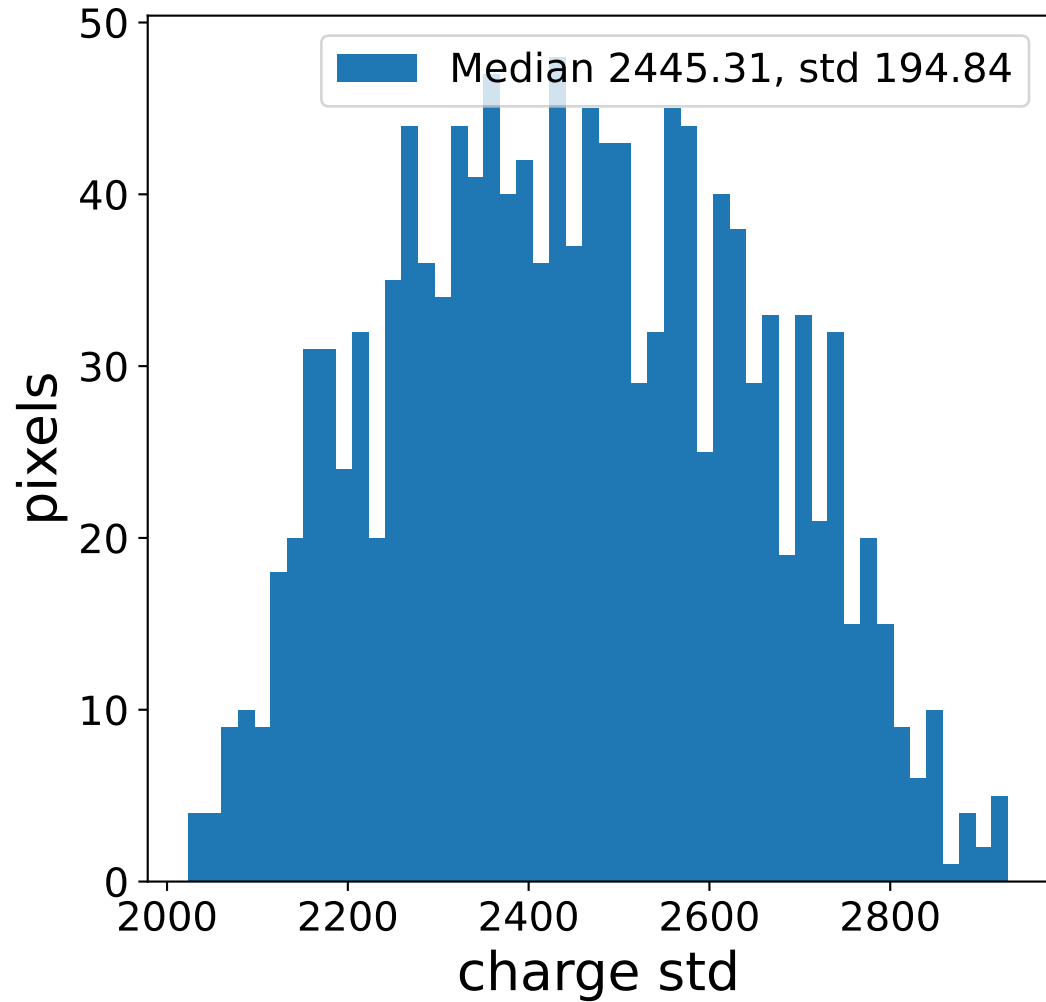

Run 13736

Run 13736

Run 13736 channel: HG

FF sample of 10000 events

pedestal sample of 10000 events

flat-fielded gain [ADC/pe]

Run 13736 channel: LG

FF sample of 10000 events

pedestal sample of 10000 events

flat-fielded gain [ADC/pe]