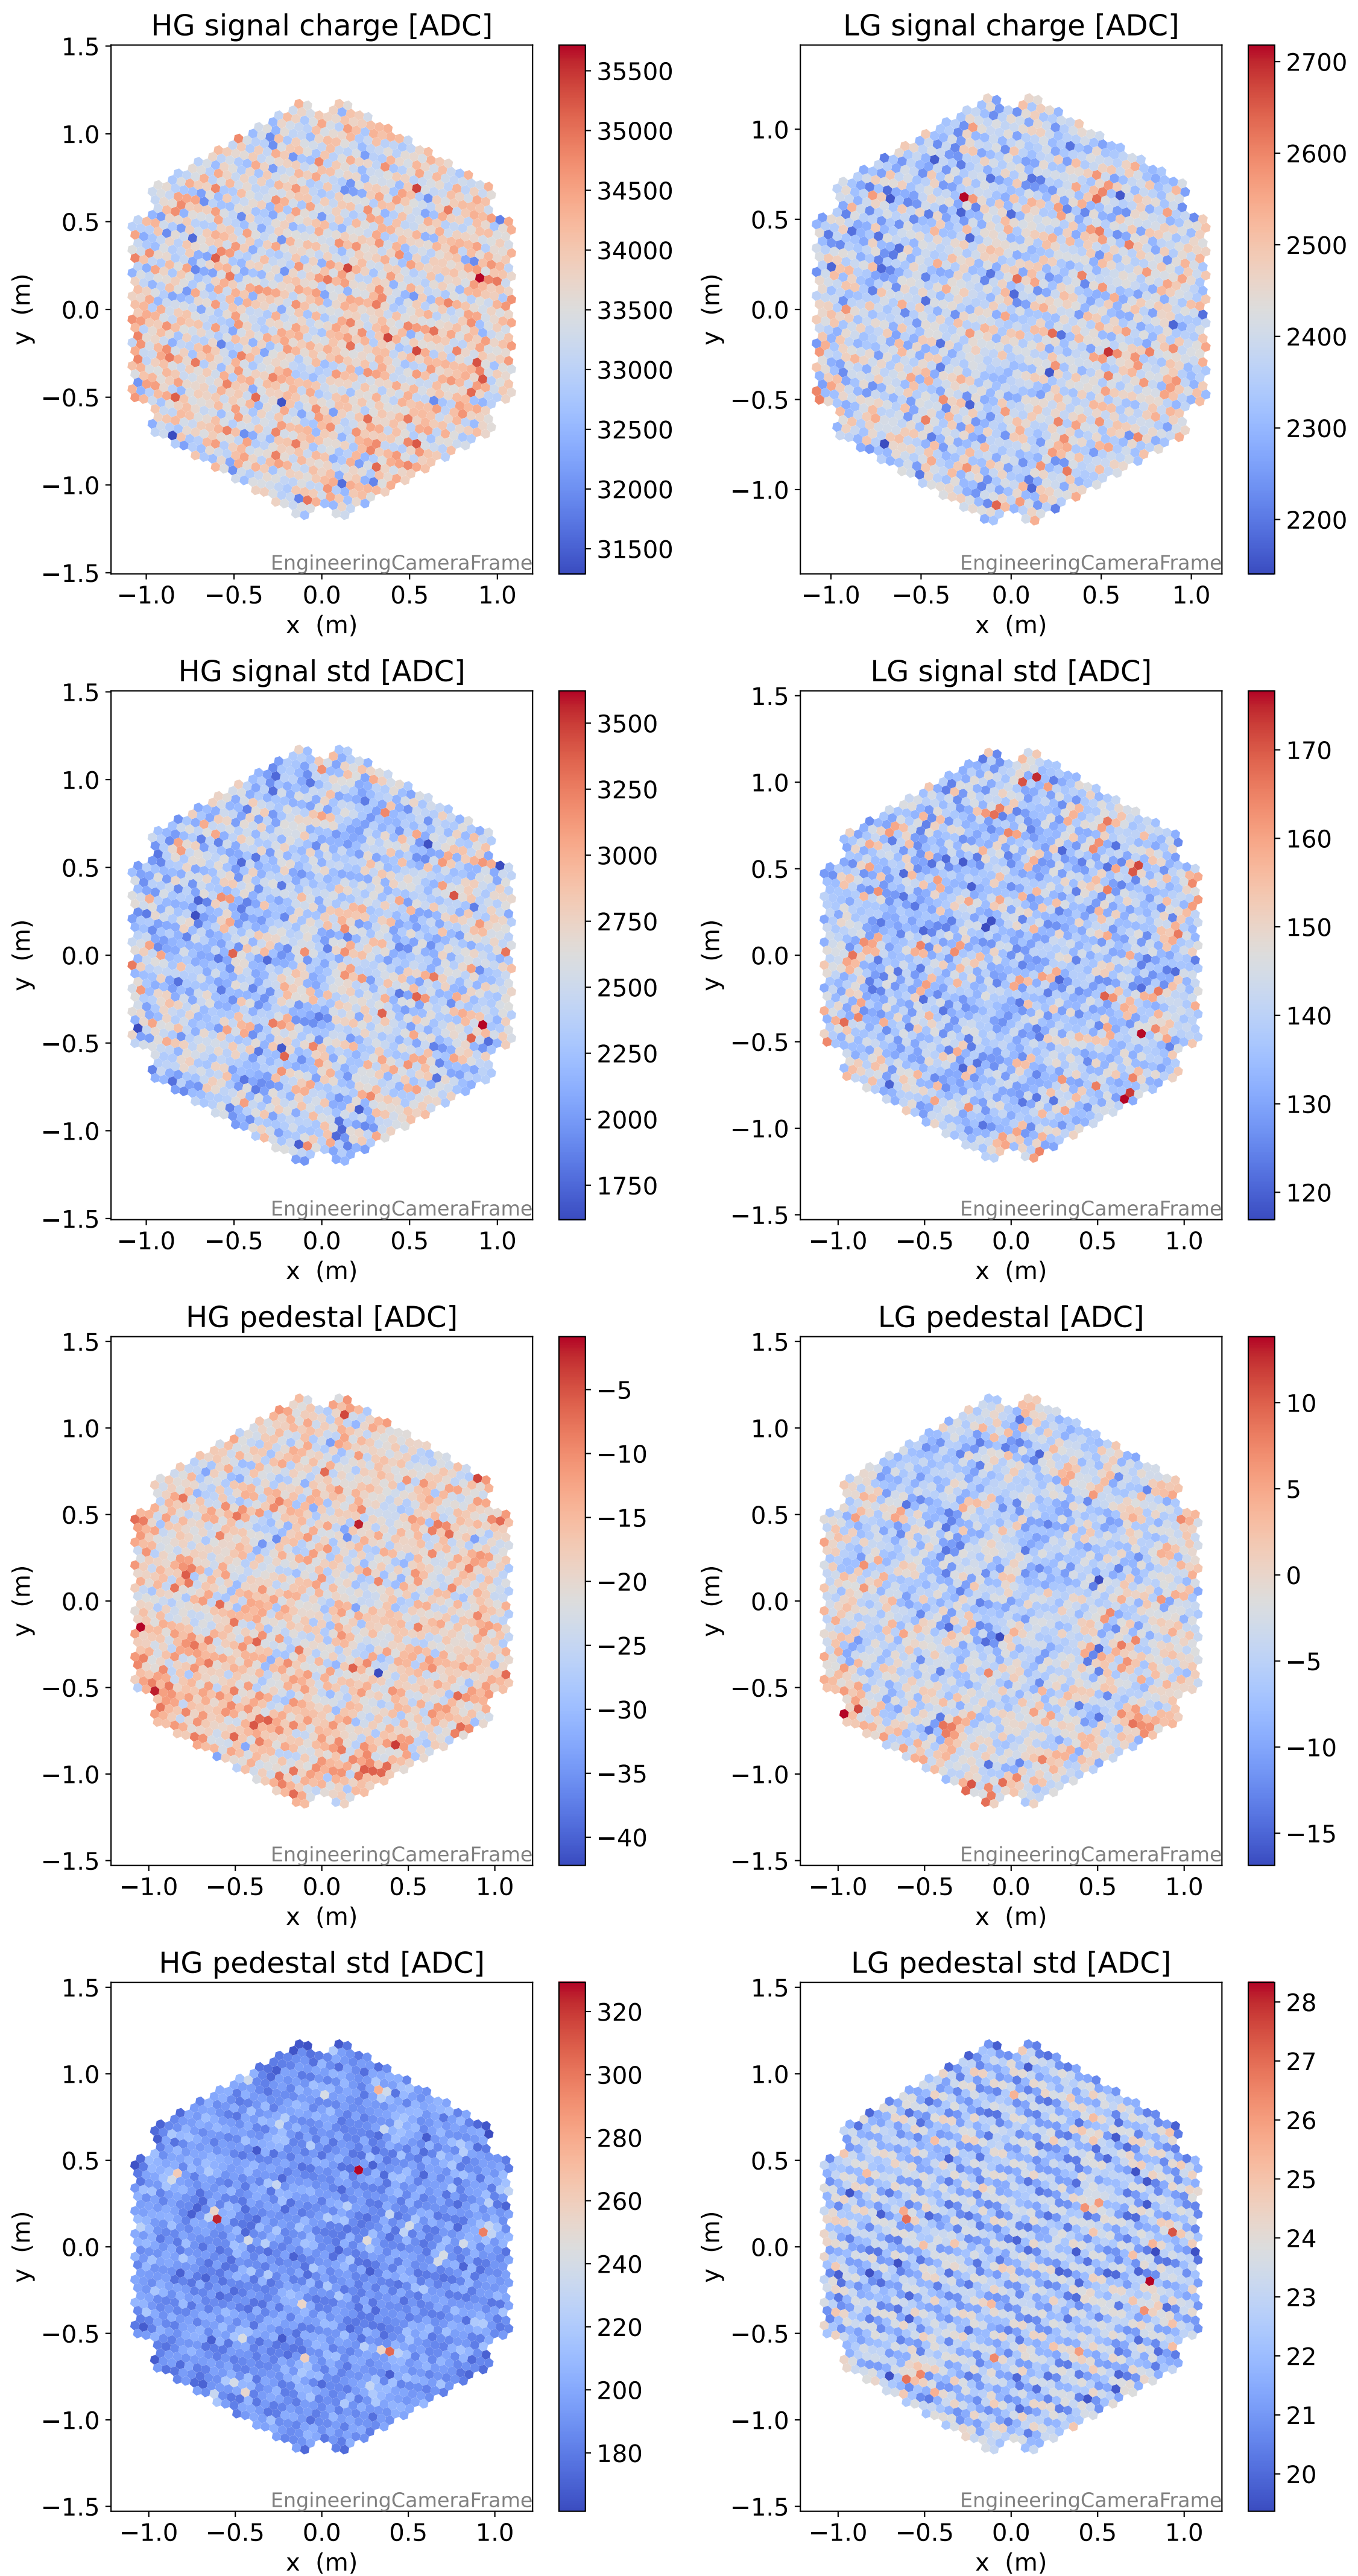

Run 13736

Run 13736

Run 13736 channel: HG

FF sample of 10000 events

pedestal sample of 10000 events

flat-fielded gain [ADC/pe]

Run 13736 channel: LG

FF sample of 10000 events

pedestal sample of 10000 events

flat-fielded gain [ADC/pe]