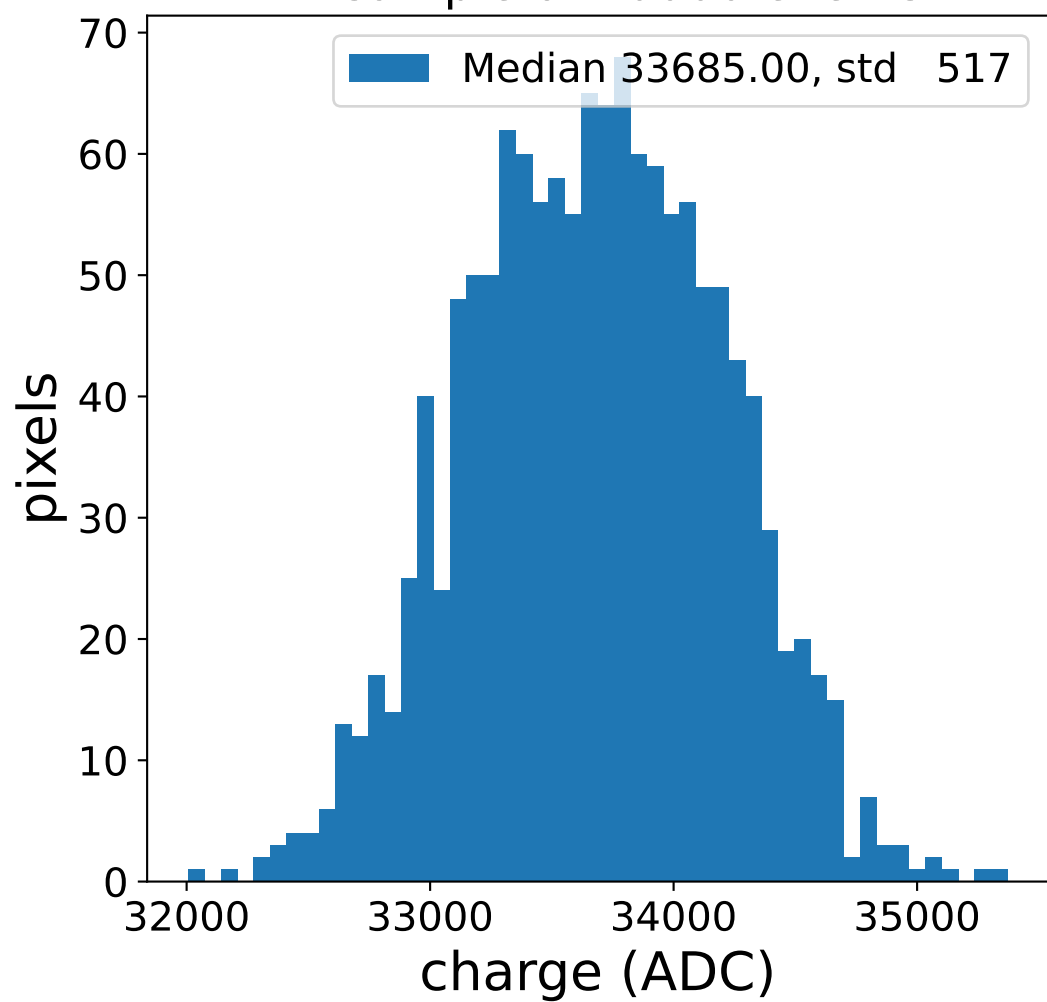

Run 13736

Run 13736

Run 13736 channel: HG

FF sample of 10000 events

pedestal sample of 10000 events

flat-fielded gain [ADC/pe]

Run 13736 channel: LG

FF sample of 10000 events

pedestal sample of 10000 events

flat-fielded gain [ADC/pe]