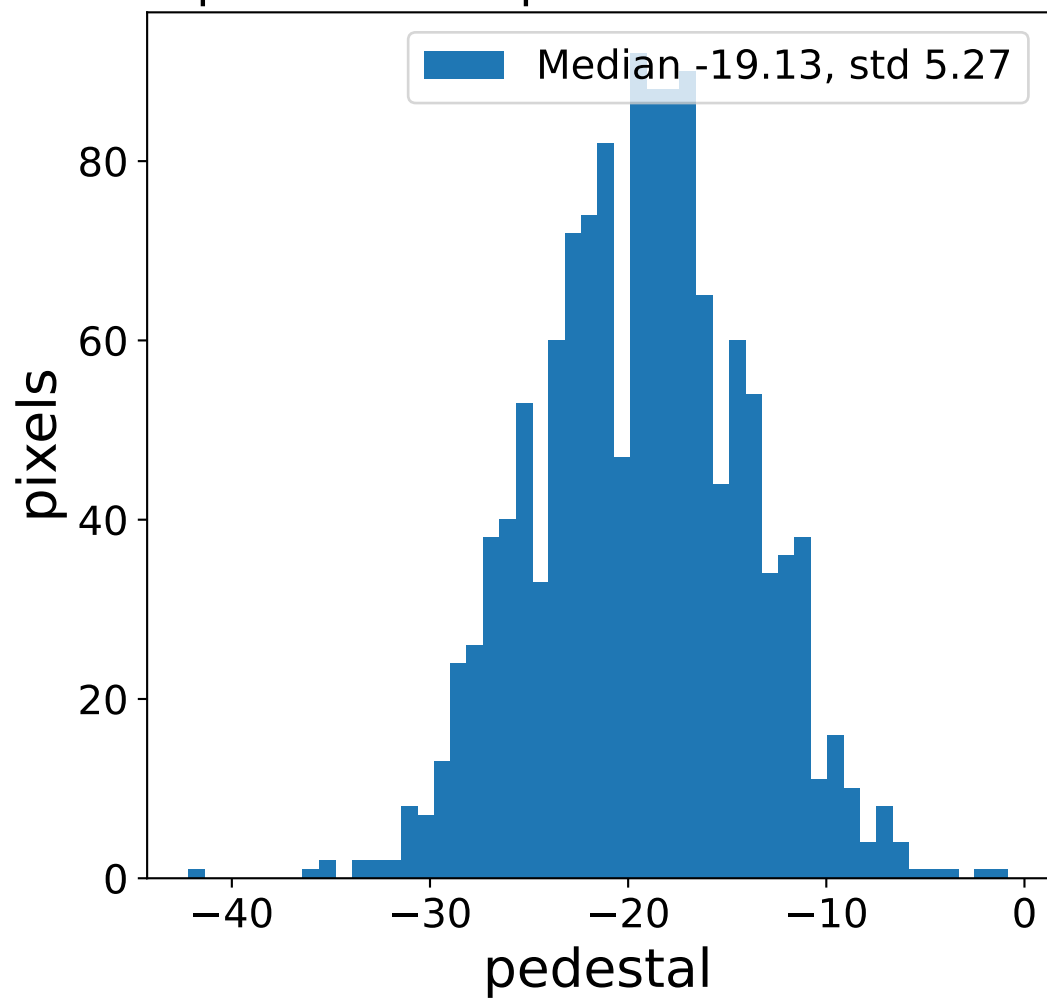

Run 13736

Run 13736

Run 13736 channel: HG

FF sample of 10000 events

pedestal sample of 10000 events

flat-fielded gain [ADC/pe]

Run 13736 channel: LG

FF sample of 10000 events

pedestal sample of 10000 events

flat-fielded gain [ADC/pe]