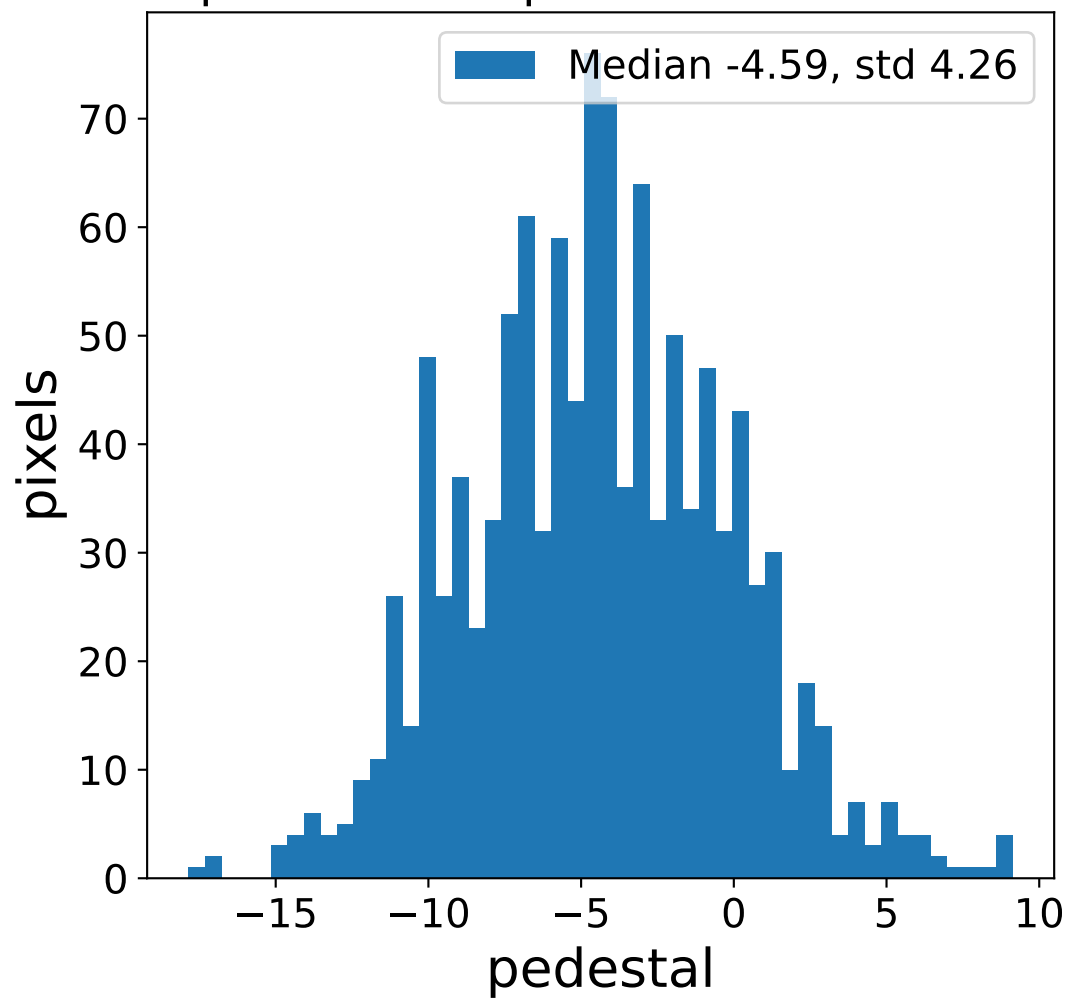

Run 13738

Run 13738

Run 13738 channel: HG

FF sample of 10000 events

pedestal sample of 10000 events

flat-fielded gain [ADC/pe]

Run 13738 channel: LG

FF sample of 10000 events

pedestal sample of 10000 events

flat-fielded gain [ADC/pe]