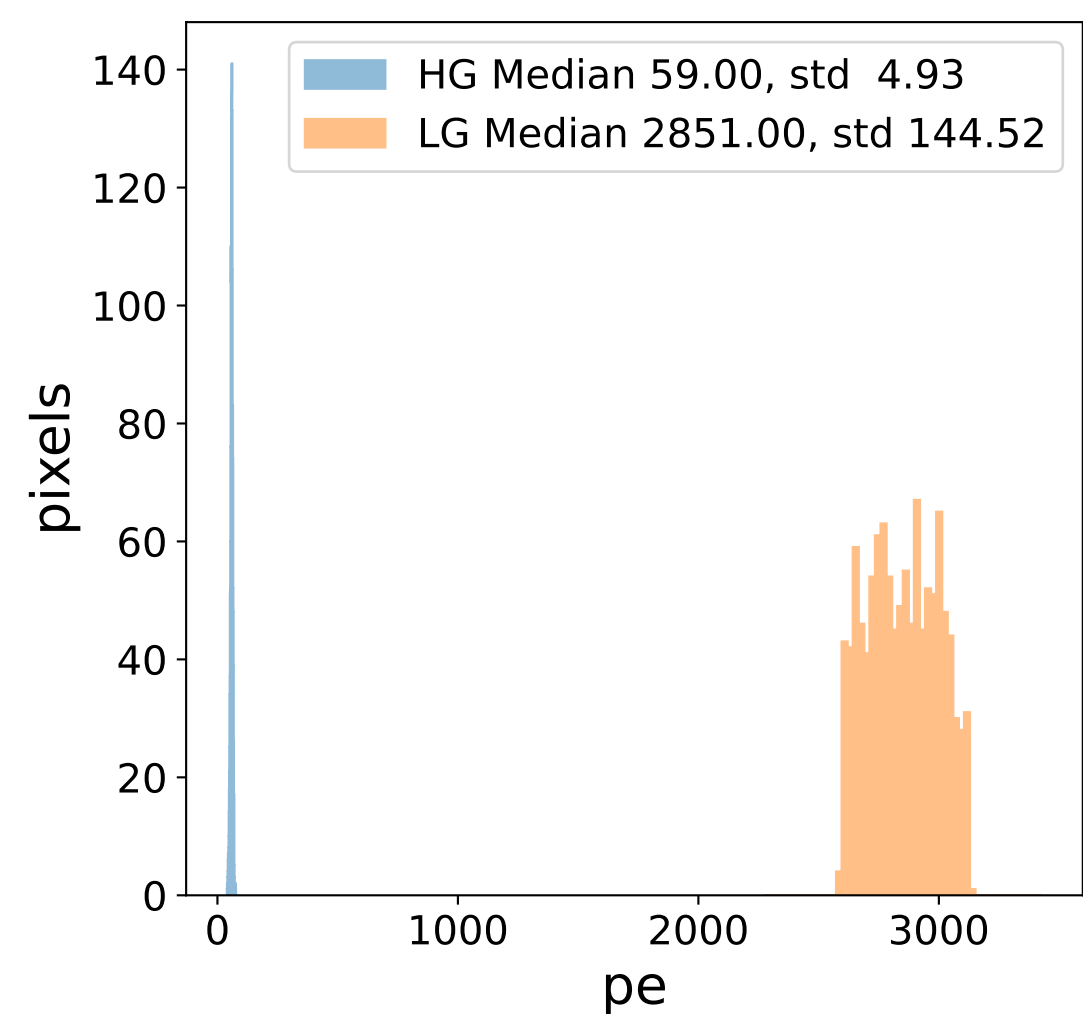

Run 13738

Run 13738

Run 13738 channel: HG

FF sample of 10000 events

pedestal sample of 10000 events

flat-fielded gain [ADC/pe]

Run 13738 channel: LG

FF sample of 10000 events

pedestal sample of 10000 events

flat-fielded gain [ADC/pe]