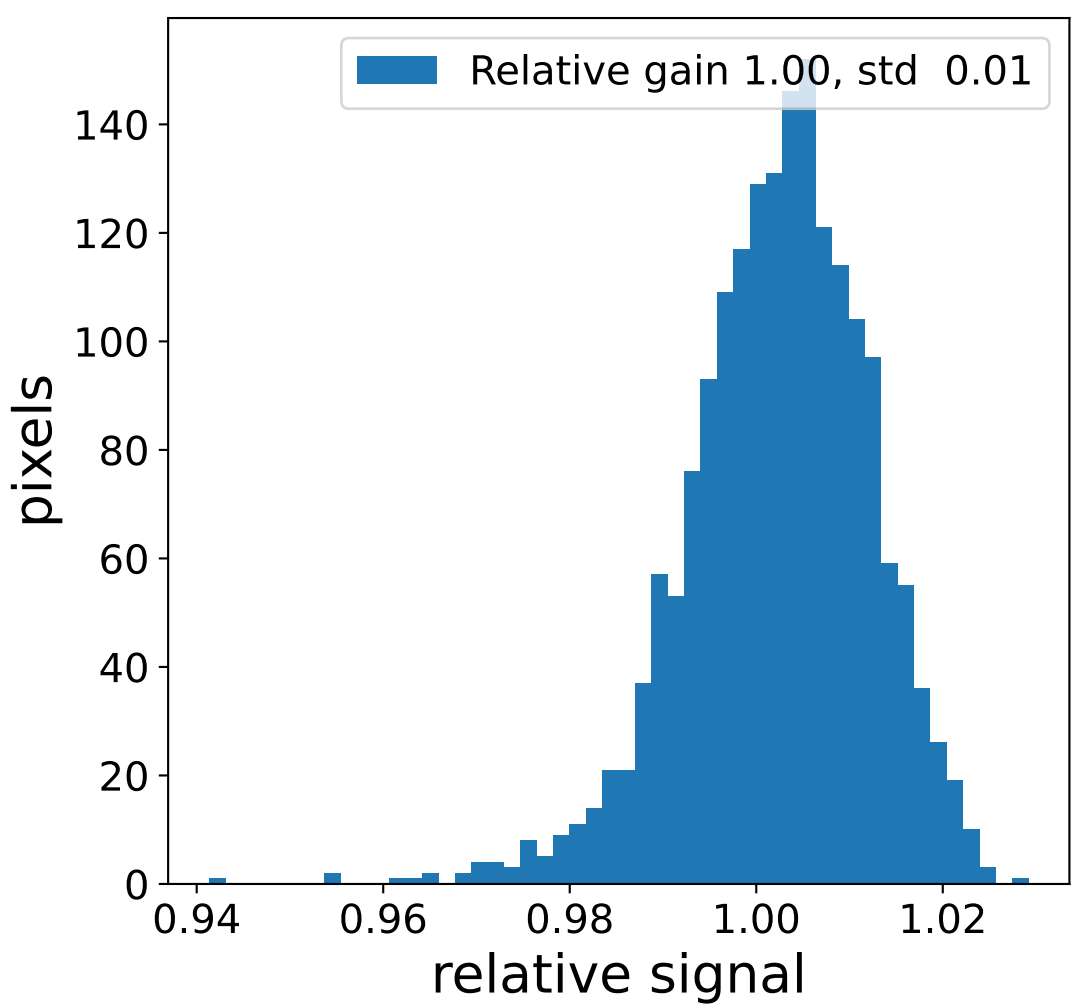

Run 13738

Run 13738

Run 13738 channel: HG

FF sample of 10000 events

pedestal sample of 10000 events

flat-fielded gain [ADC/pe]

Run 13738 channel: LG

FF sample of 10000 events

pedestal sample of 10000 events

flat-fielded gain [ADC/pe]