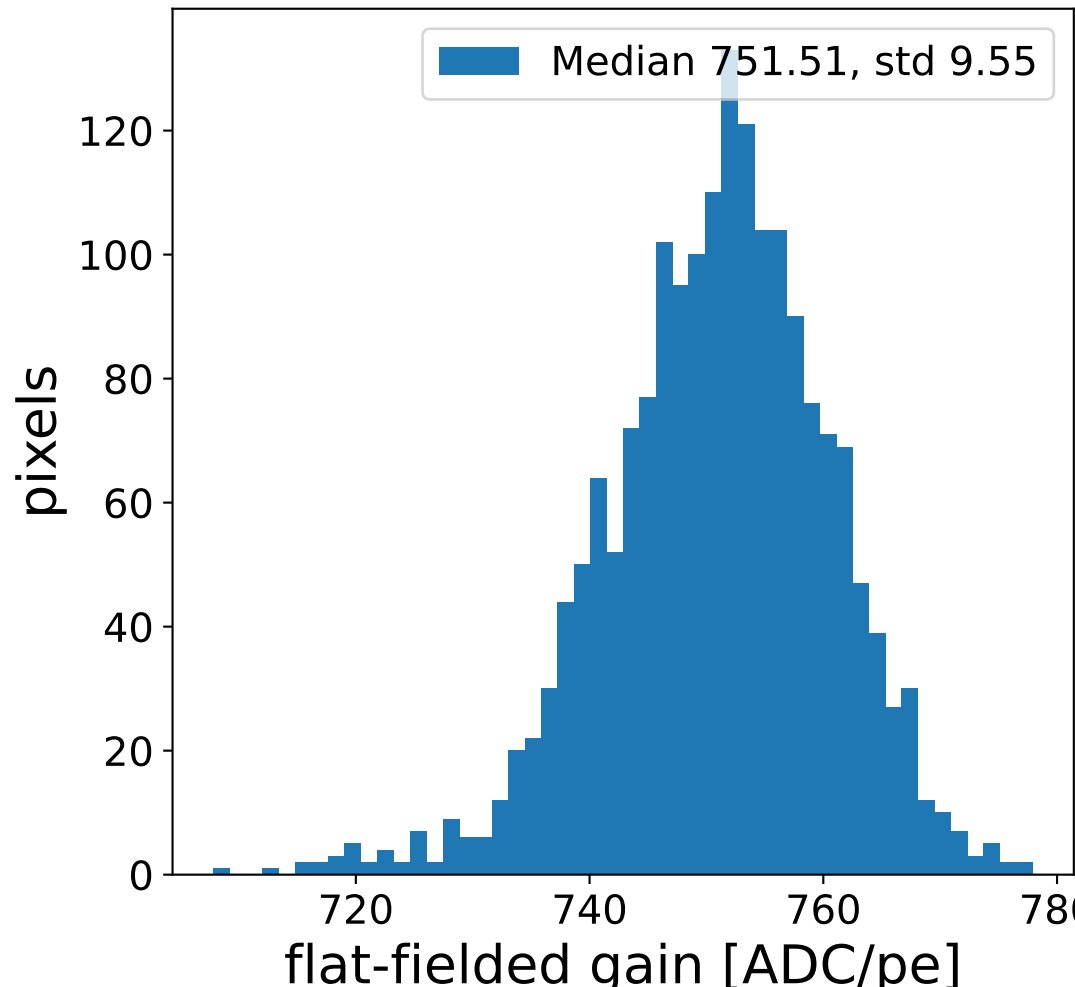

Run 13738

Run 13738

Run 13738 channel: HG

FF sample of 10000 events

pedestal sample of 10000 events

flat-fielded gain [ADC/pe]

Run 13738 channel: LG

FF sample of 10000 events

pedestal sample of 10000 events

flat-fielded gain [ADC/pe]