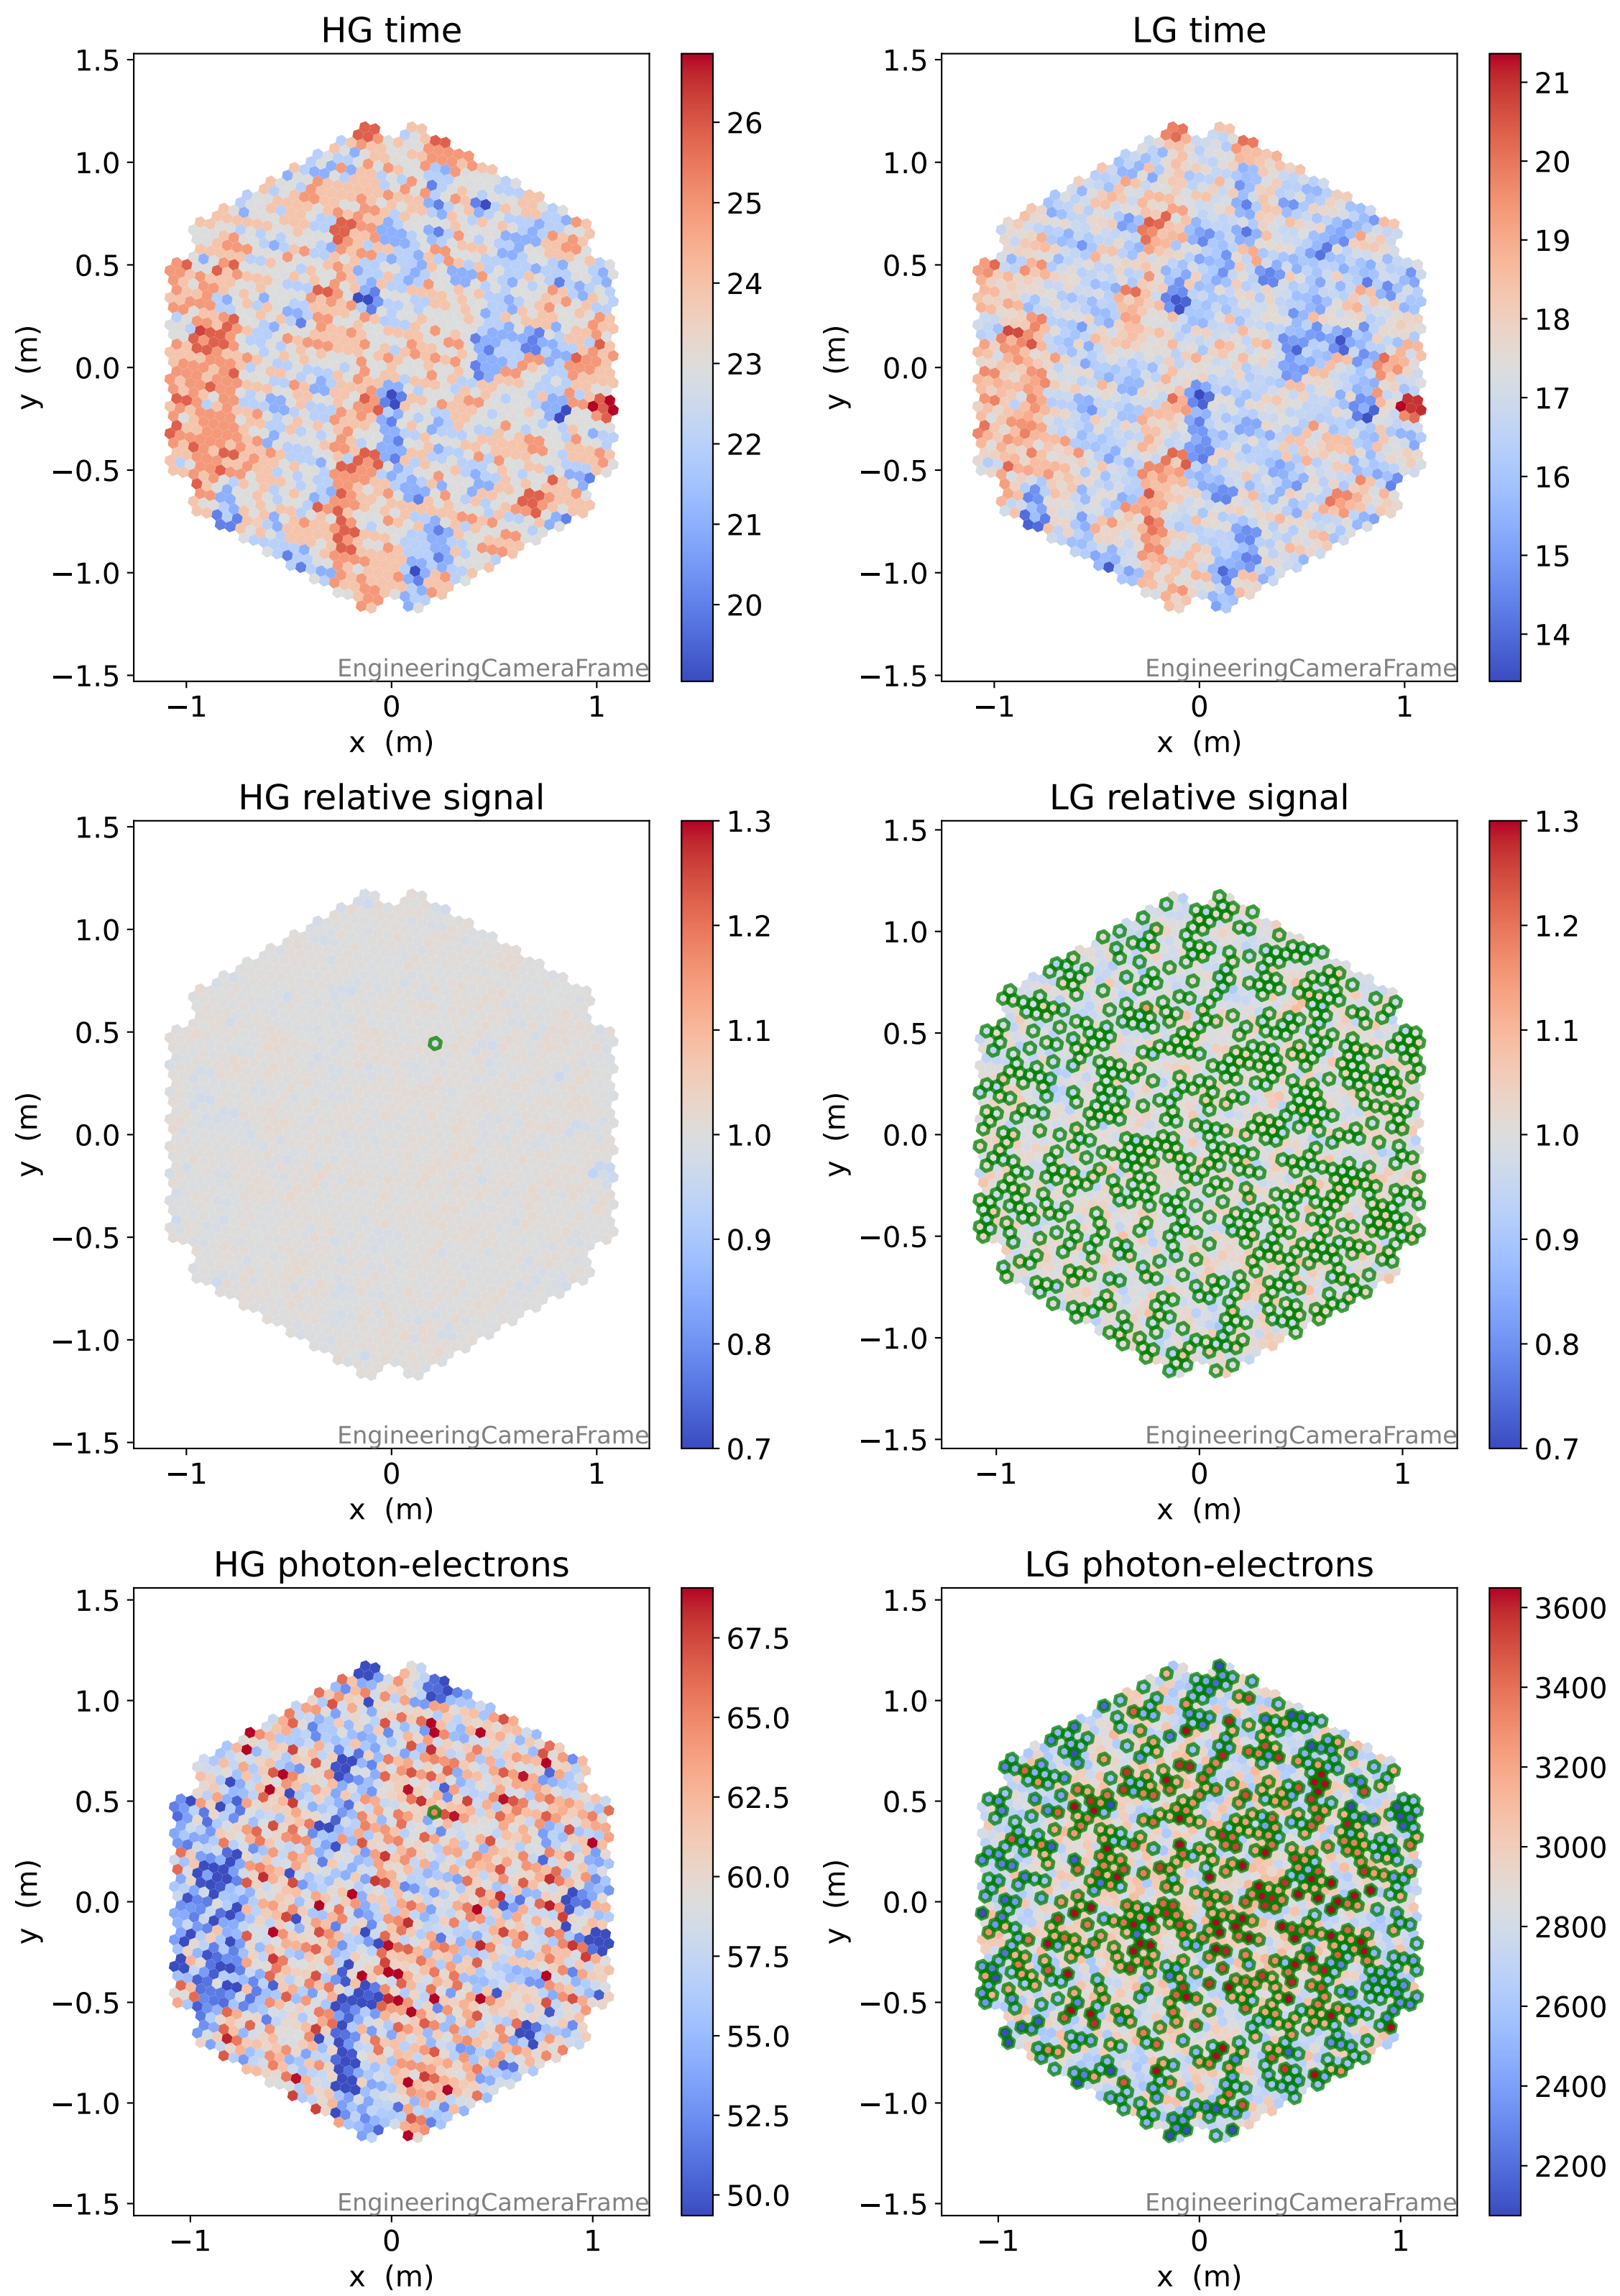

Run 13738

Run 13738

Run 13738 channel: HG

FF sample of 10000 events

pedestal sample of 10000 events

flat-fielded gain [ADC/pe]

Run 13738 channel: LG

FF sample of 10000 events

pedestal sample of 10000 events

flat-fielded gain [ADC/pe]