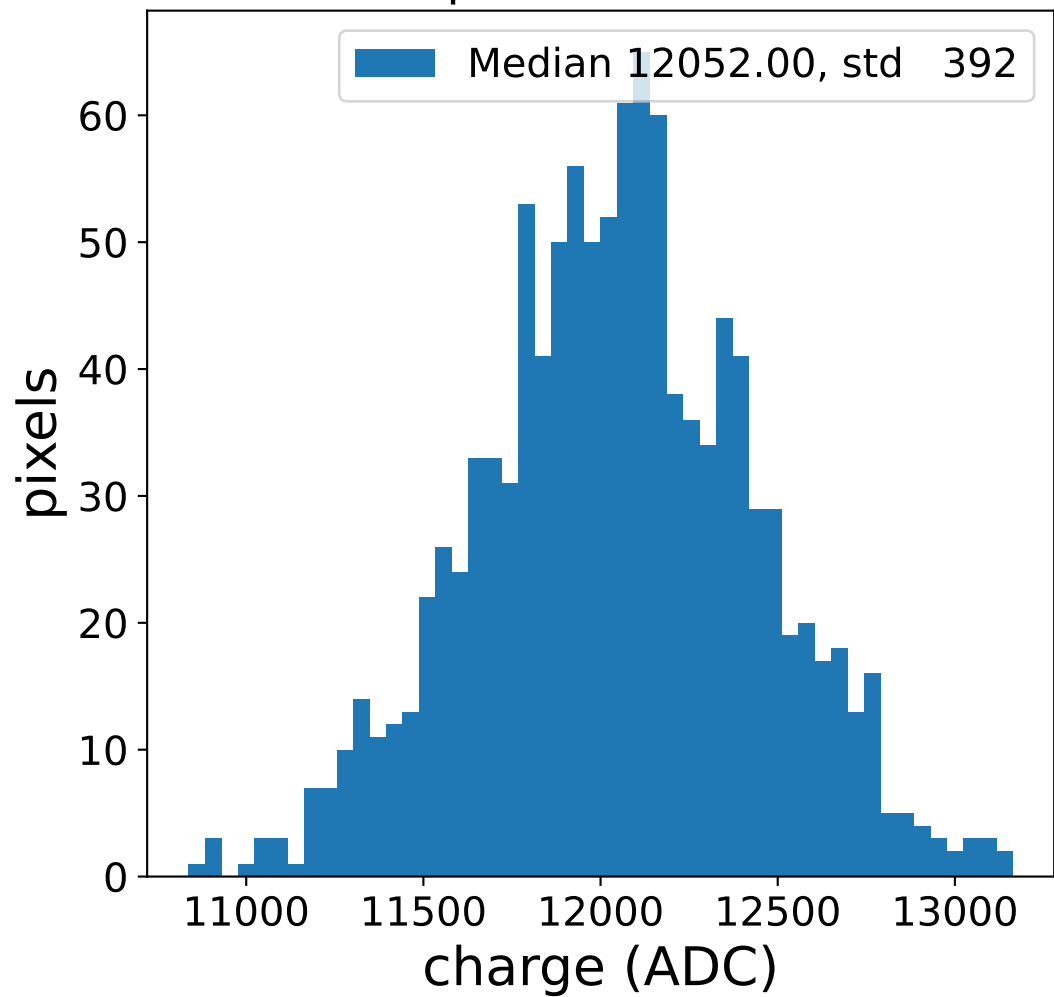

Run 13738

Run 13738

Run 13738 channel: HG

FF sample of 10000 events

pedestal sample of 10000 events

flat-fielded gain [ADC/pe]

Run 13738 channel: LG

FF sample of 10000 events

pedestal sample of 10000 events

flat-fielded gain [ADC/pe]