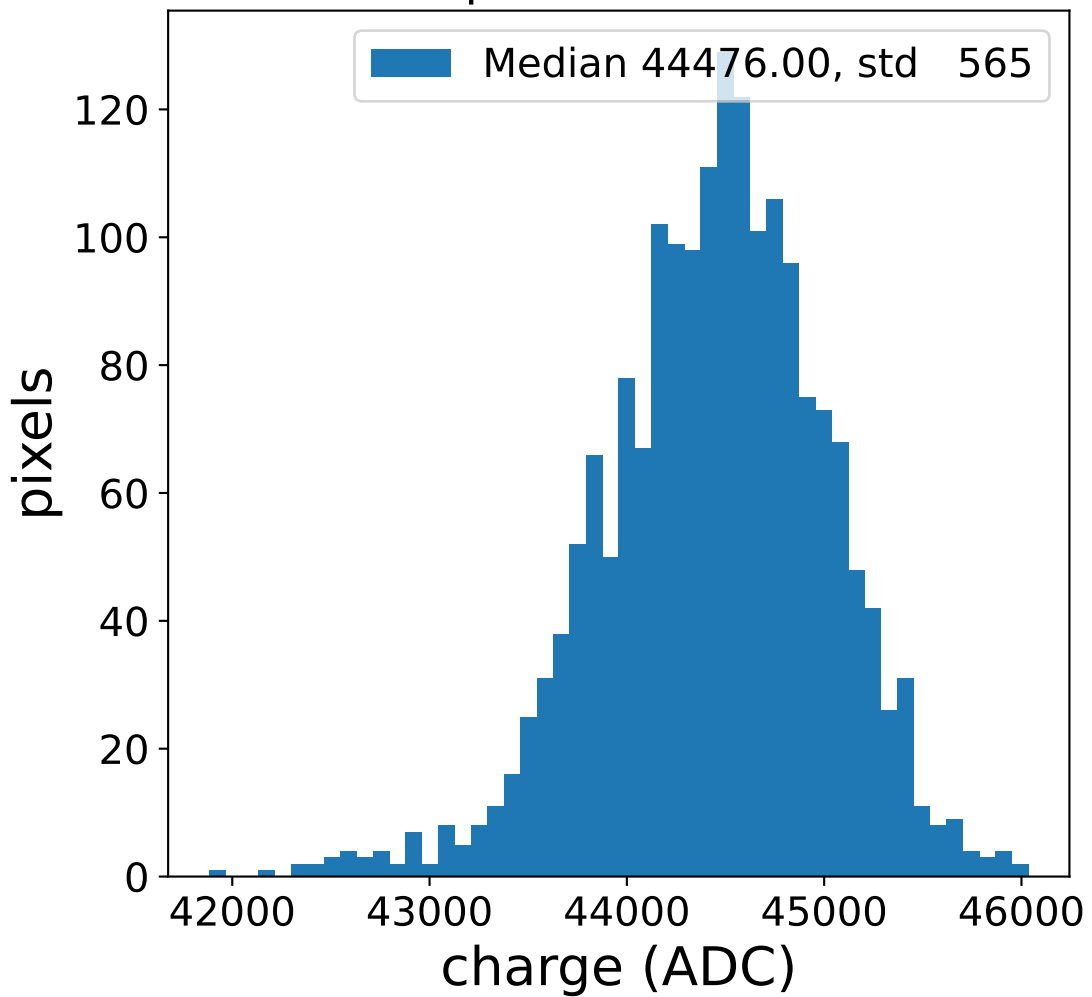

Run 13738

Run 13738

Run 13738 channel: HG

FF sample of 10000 events

pedestal sample of 10000 events

flat-fielded gain [ADC/pe]

Run 13738 channel: LG

FF sample of 10000 events

pedestal sample of 10000 events

flat-fielded gain [ADC/pe]