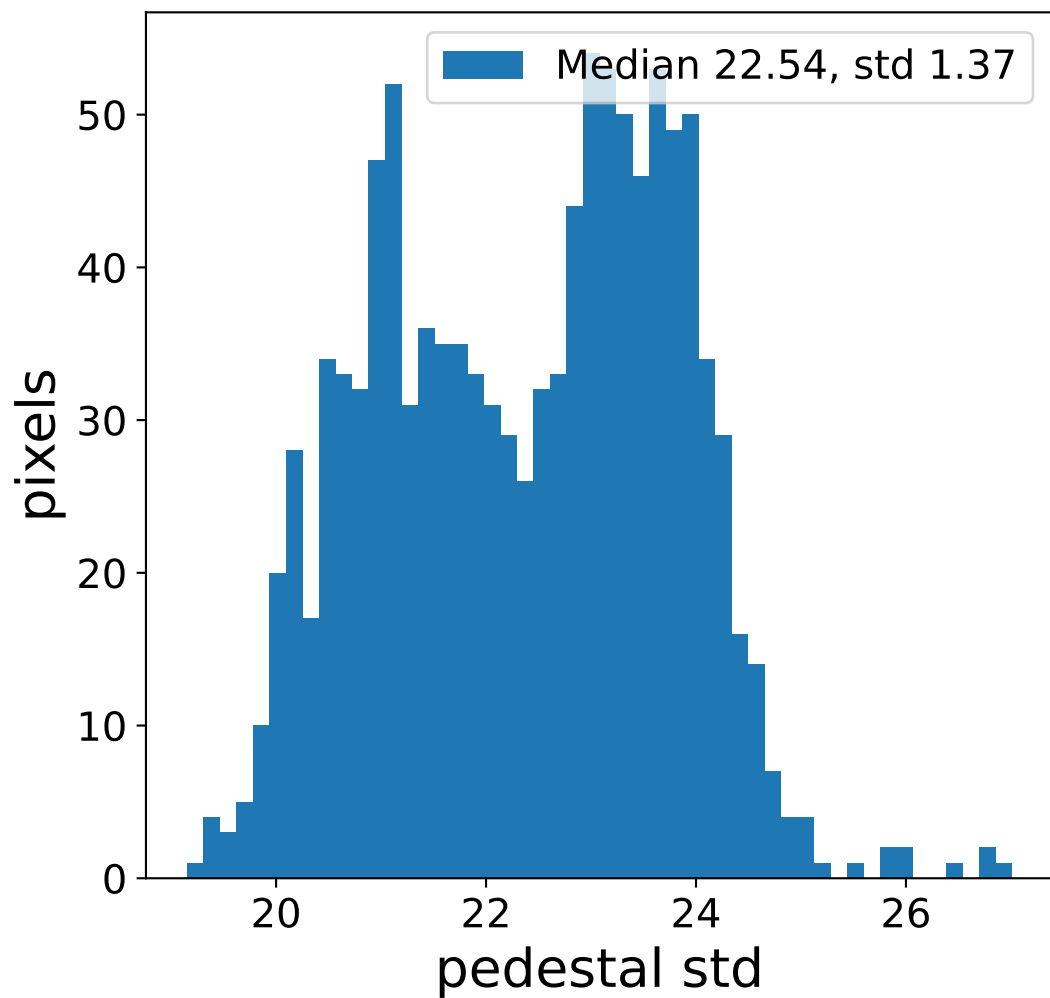

Run 13738

Run 13738

Run 13738 channel: HG

FF sample of 10000 events

pedestal sample of 10000 events

flat-fielded gain [ADC/pe]

Run 13738 channel: LG

FF sample of 10000 events

pedestal sample of 10000 events

flat-fielded gain [ADC/pe]