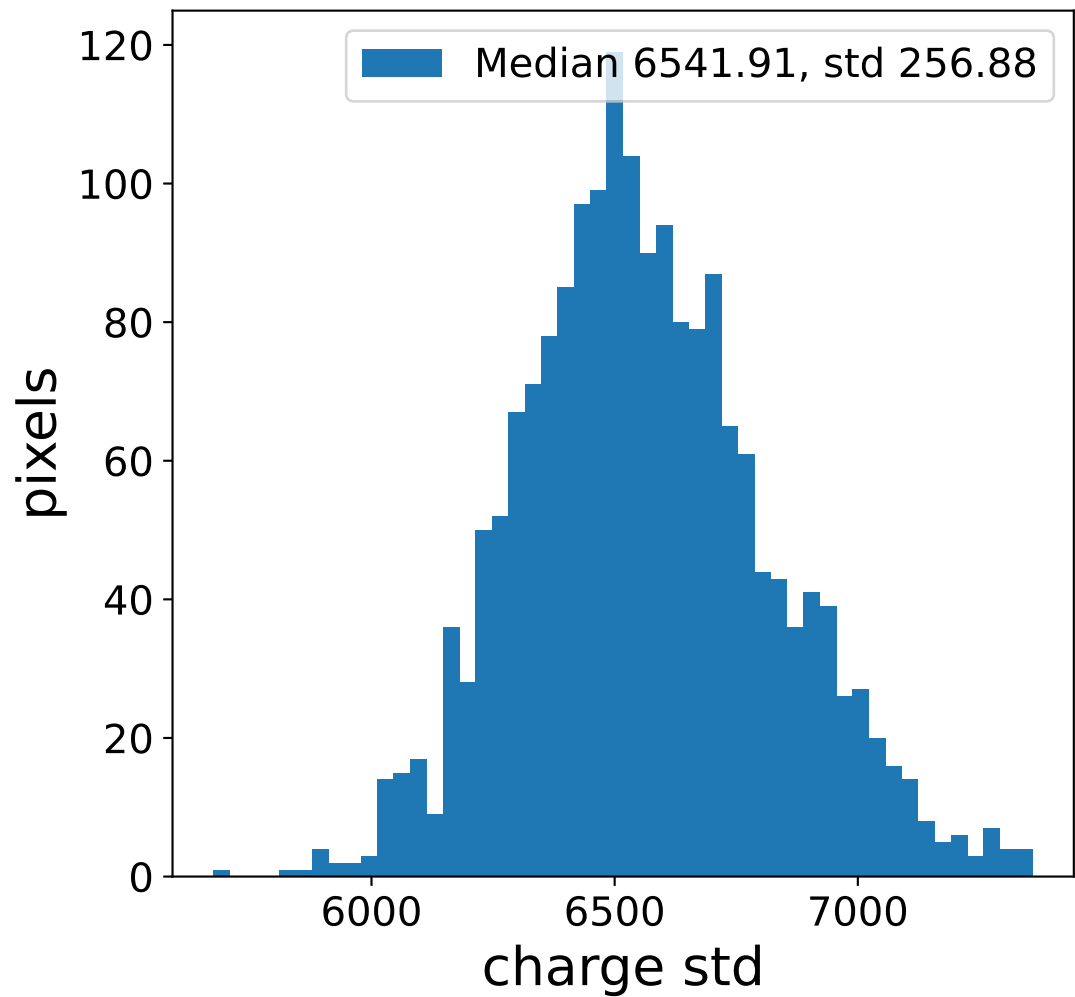

Run 13738

Run 13738

Run 13738 channel: HG

FF sample of 10000 events

pedestal sample of 10000 events

flat-fielded gain [ADC/pe]

Run 13738 channel: LG

FF sample of 10000 events

pedestal sample of 10000 events

flat-fielded gain [ADC/pe]