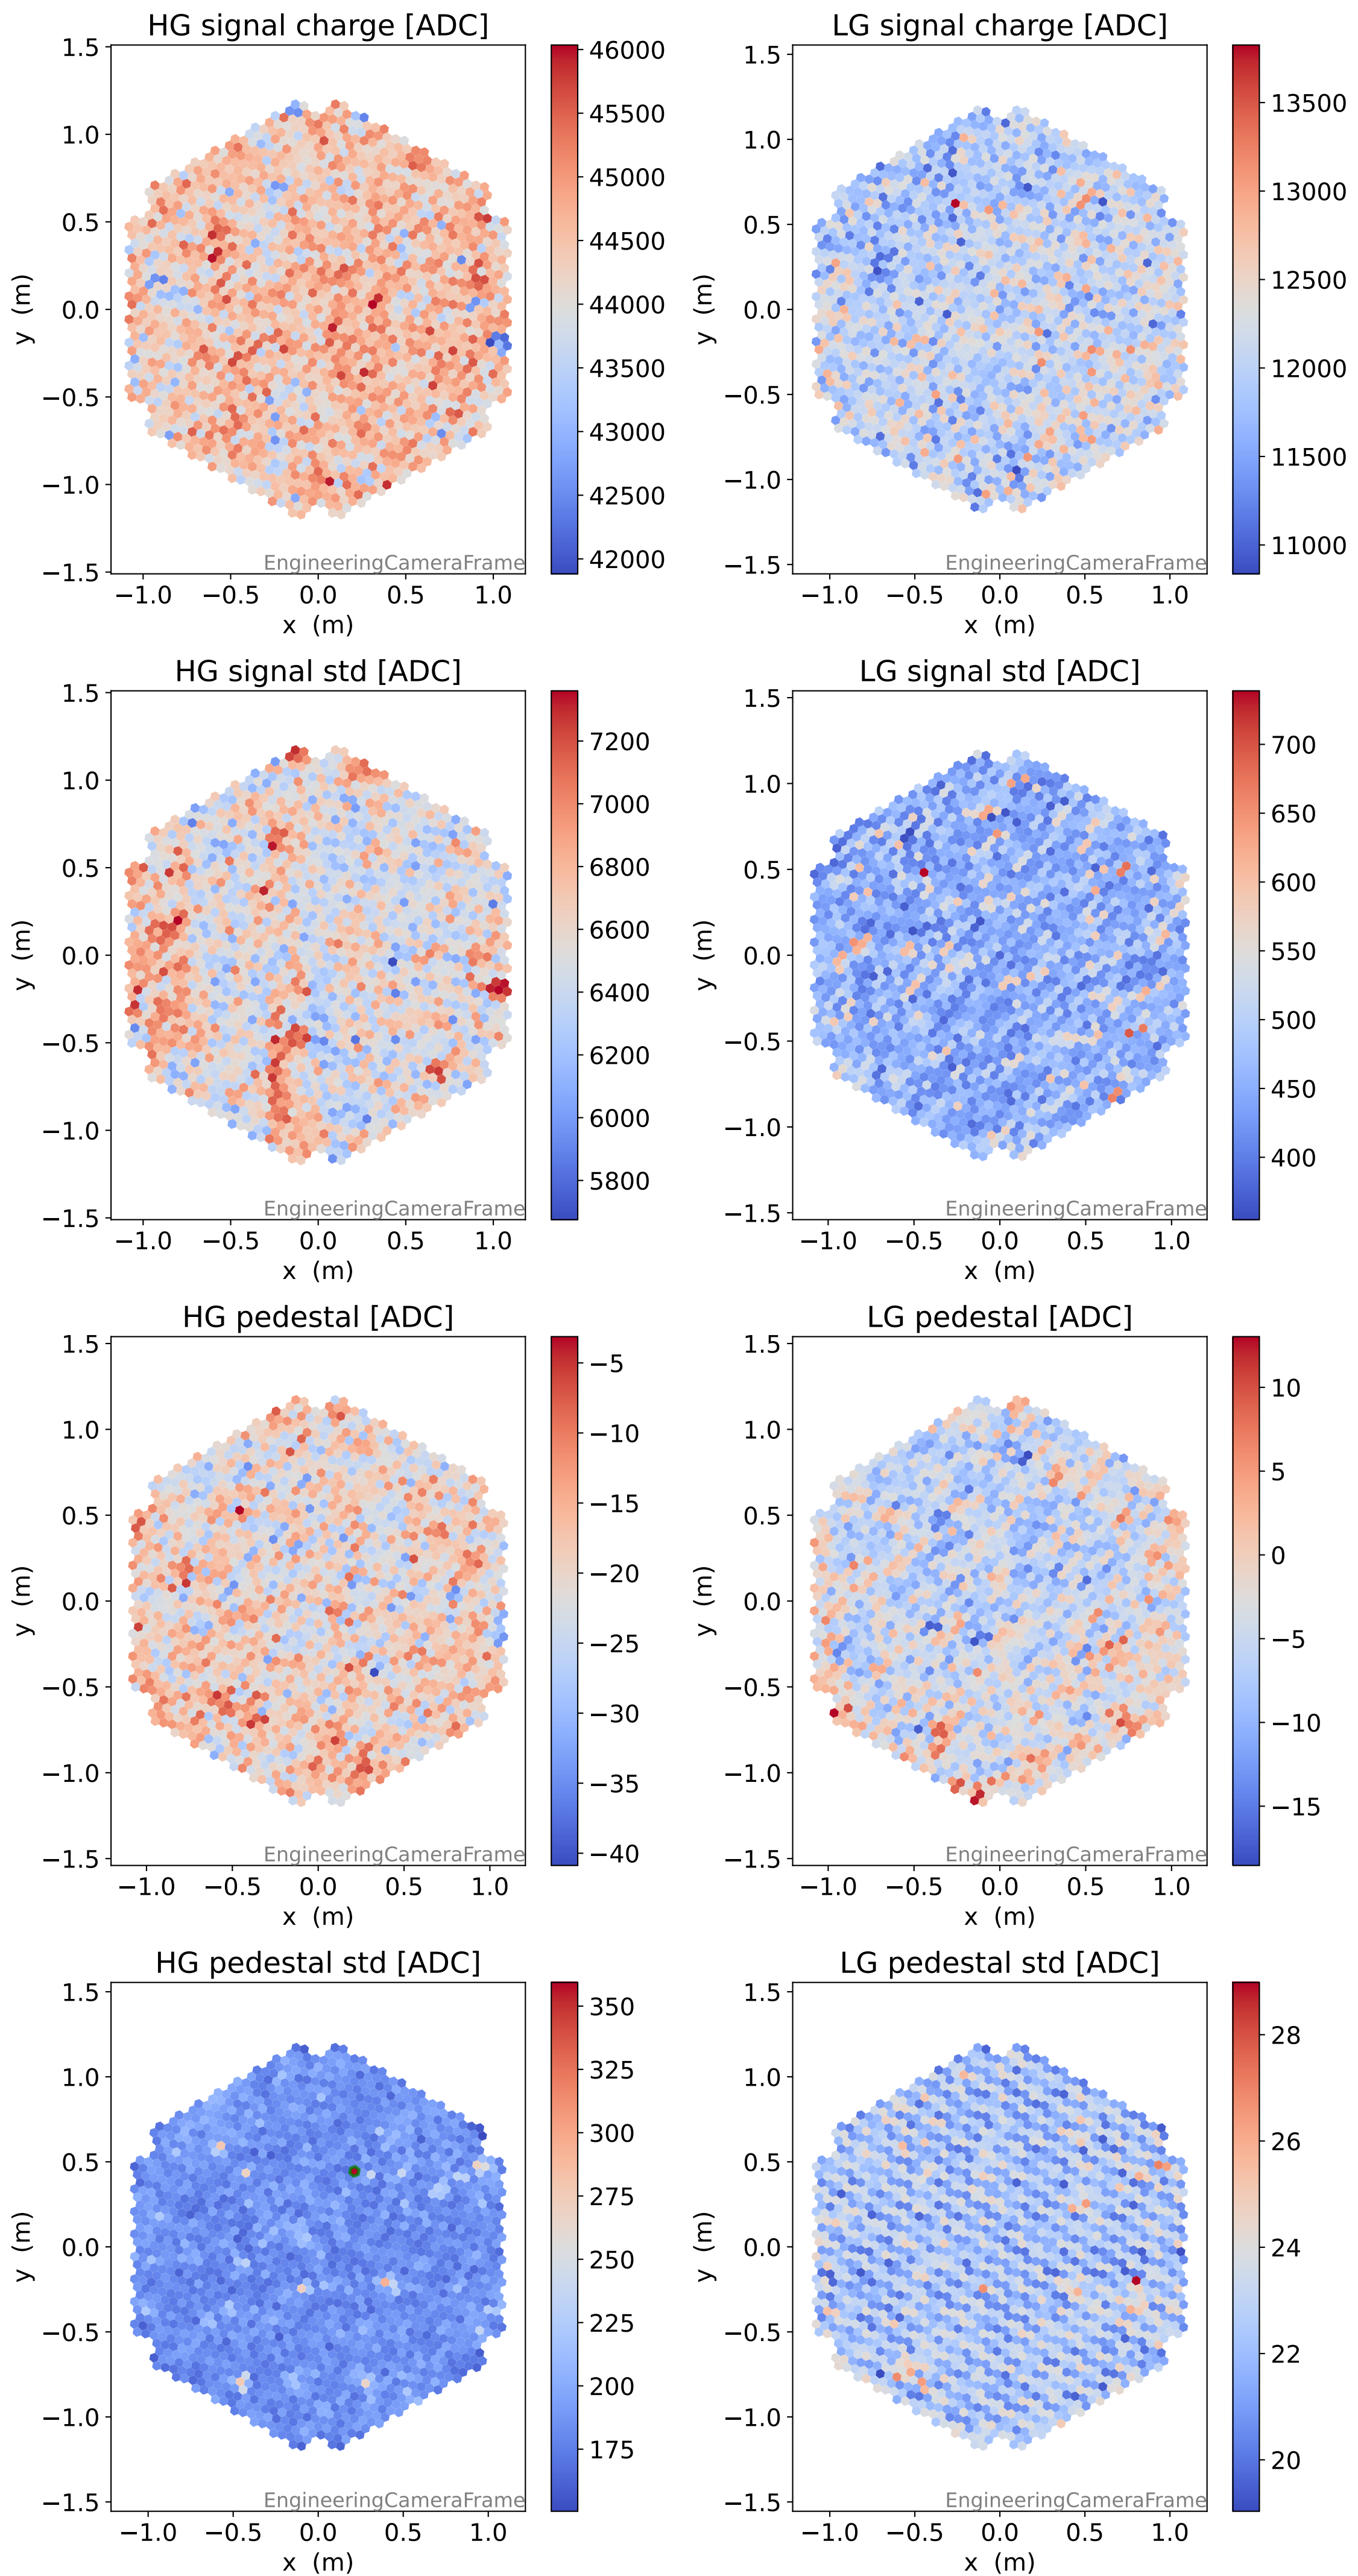

Run 13738

Run 13738

Run 13738 channel: HG

FF sample of 10000 events

pedestal sample of 10000 events

flat-fielded gain [ADC/pe]

Run 13738 channel: LG

FF sample of 10000 events

pedestal sample of 10000 events

flat-fielded gain [ADC/pe]