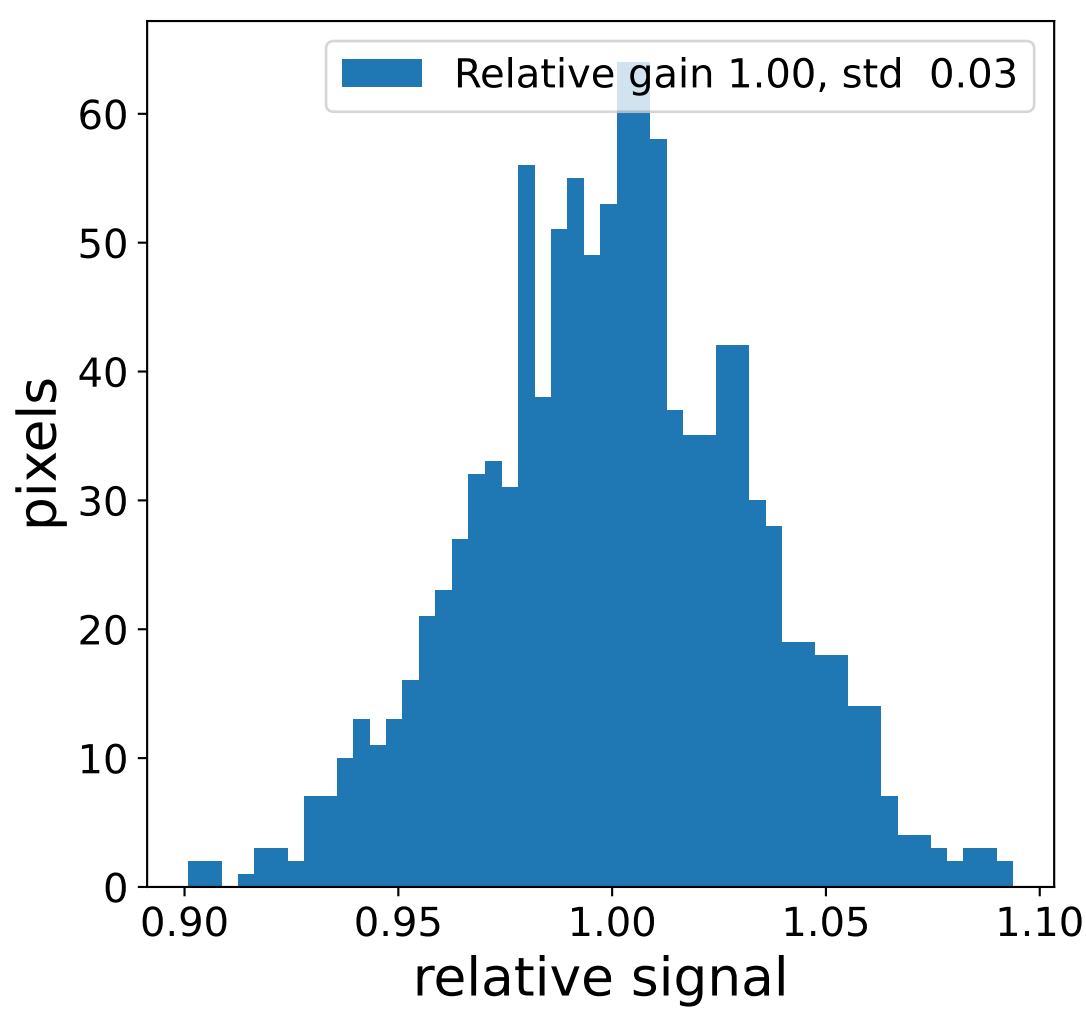

Run 13738

Run 13738

Run 13738 channel: HG

FF sample of 10000 events

pedestal sample of 10000 events

flat-fielded gain [ADC/pe]

Run 13738 channel: LG

FF sample of 10000 events

pedestal sample of 10000 events

flat-fielded gain [ADC/pe]