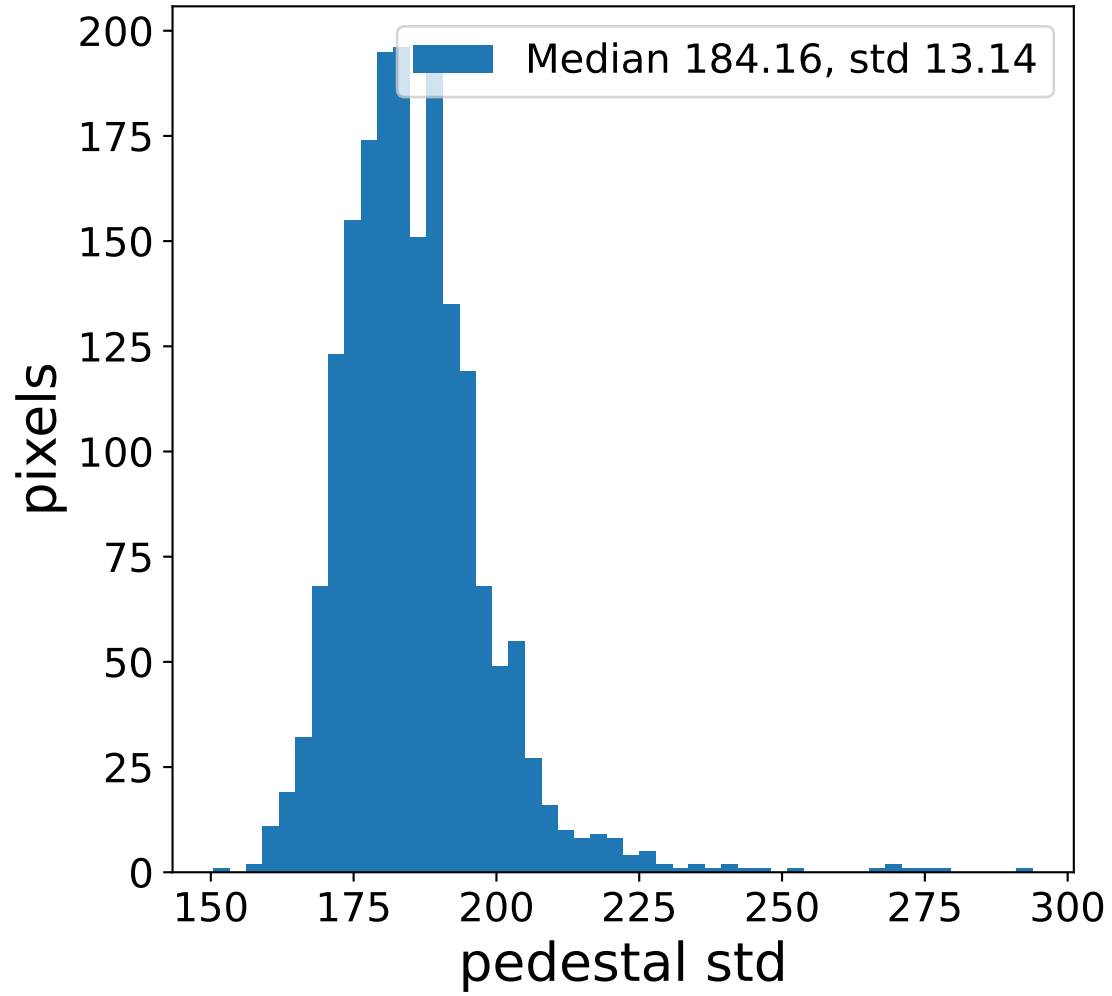

Run 13738

Run 13738

Run 13738 channel: HG

FF sample of 10000 events

pedestal sample of 10000 events

flat-fielded gain [ADC/pe]

Run 13738 channel: LG

FF sample of 10000 events

pedestal sample of 10000 events

flat-fielded gain [ADC/pe]