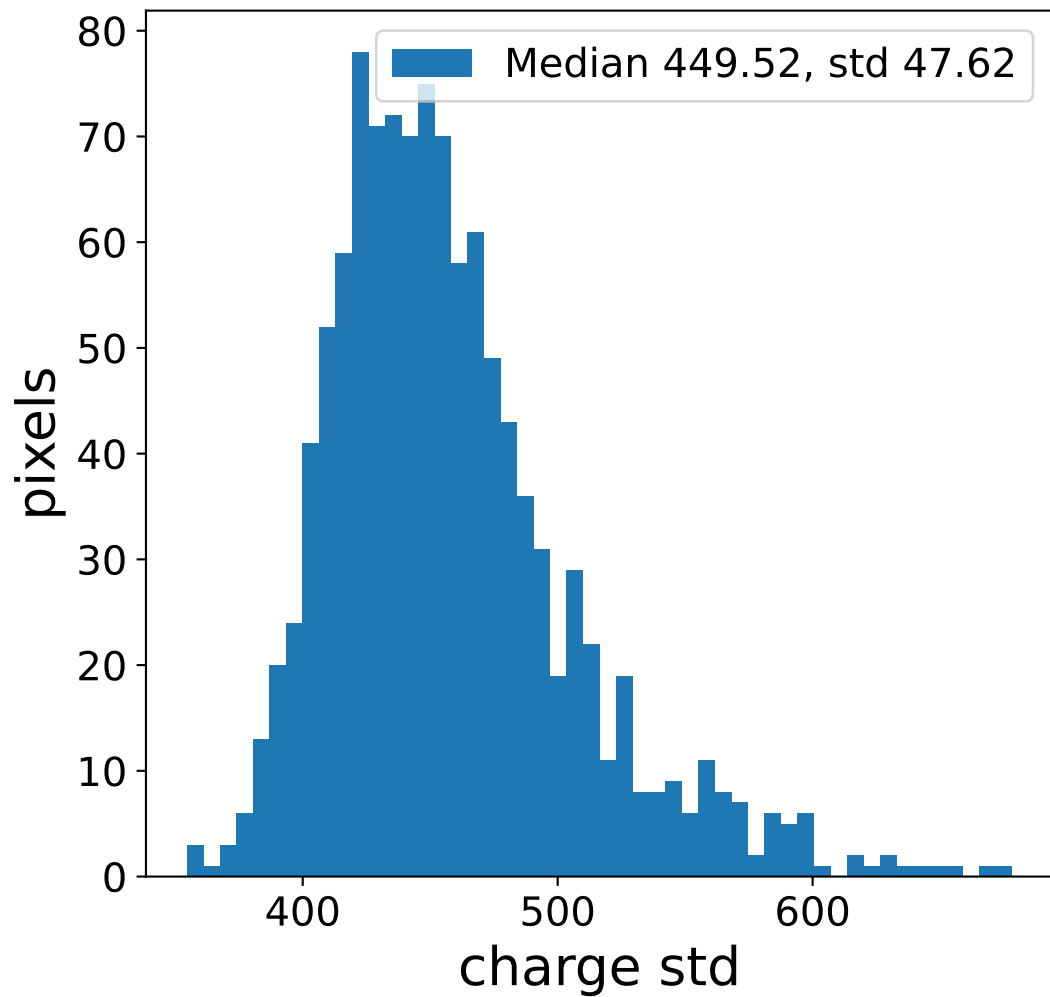

Run 13738

Run 13738

Run 13738 channel: HG

FF sample of 10000 events

pedestal sample of 10000 events

flat-fielded gain [ADC/pe]

Run 13738 channel: LG

FF sample of 10000 events

pedestal sample of 10000 events

flat-fielded gain [ADC/pe]