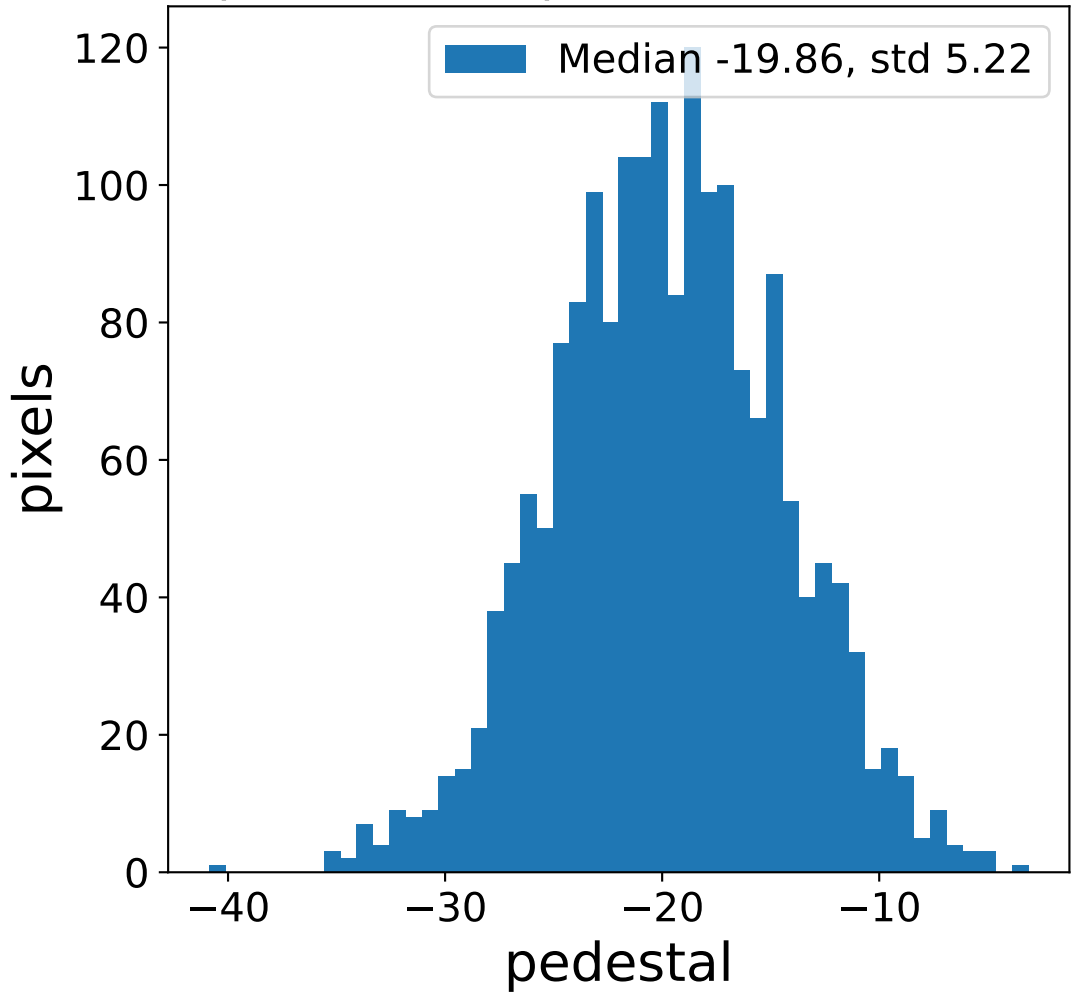

Run 13738

Run 13738

Run 13738 channel: HG

FF sample of 10000 events

pedestal sample of 10000 events

flat-fielded gain [ADC/pe]

Run 13738 channel: LG

FF sample of 10000 events

pedestal sample of 10000 events

flat-fielded gain [ADC/pe]