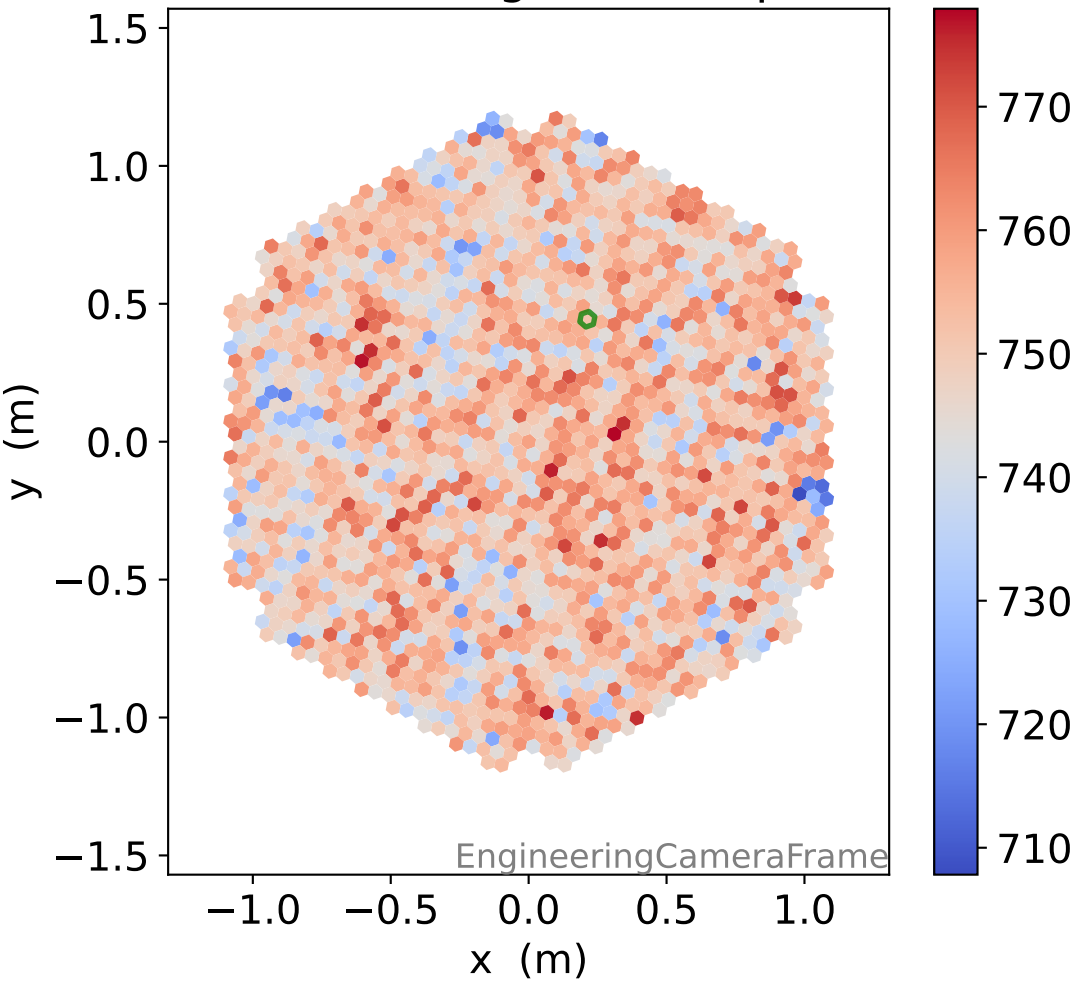

Run 13738

Run 13738

Run 13738 channel: HG

FF sample of 10000 events

pedestal sample of 10000 events

flat-fielded gain [ADC/pe]

Run 13738 channel: LG

FF sample of 10000 events

pedestal sample of 10000 events

flat-fielded gain [ADC/pe]