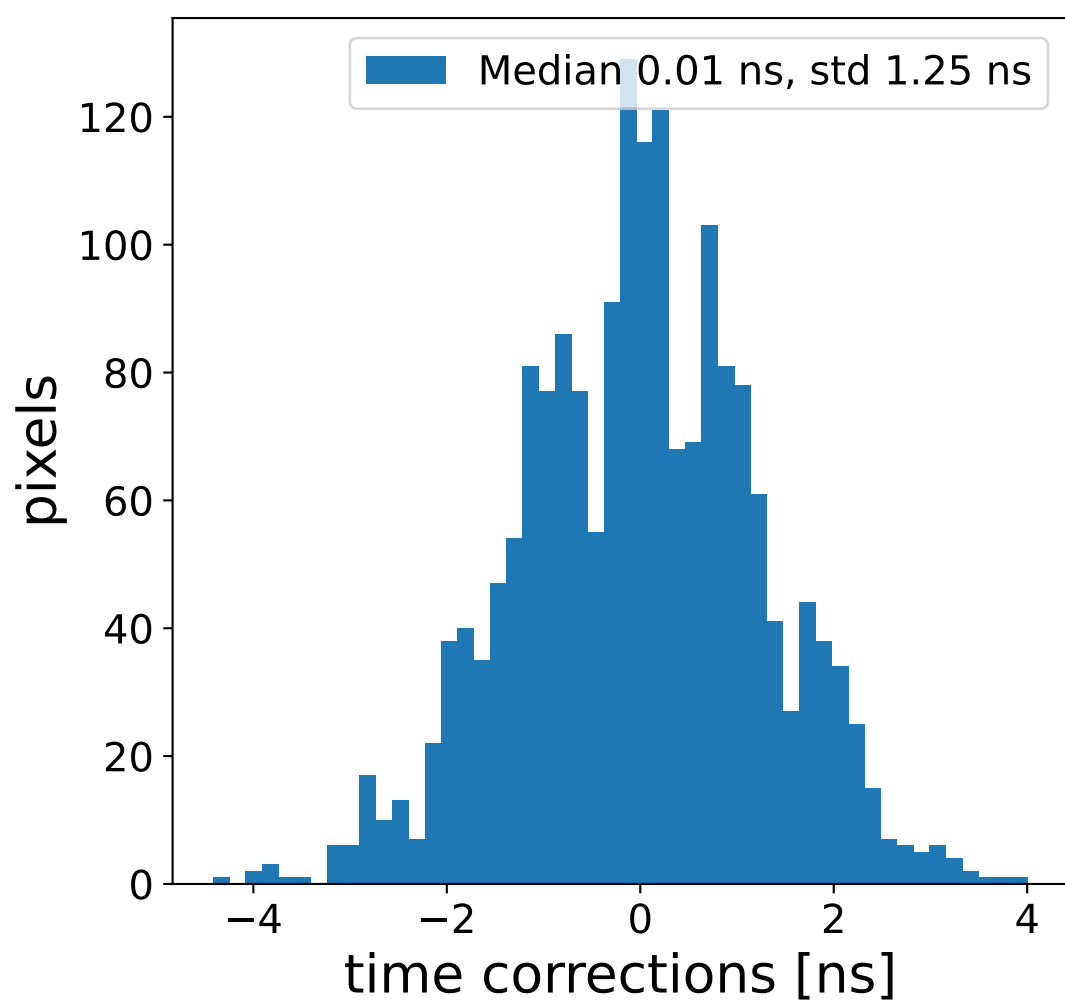

Run 13741

Run 13741

Run 13741 channel: HG

FF sample of 10000 events

pedestal sample of 10000 events

flat-fielded gain [ADC/pe]

Run 13741 channel: LG

FF sample of 10000 events

pedestal sample of 10000 events

flat-fielded gain [ADC/pe]