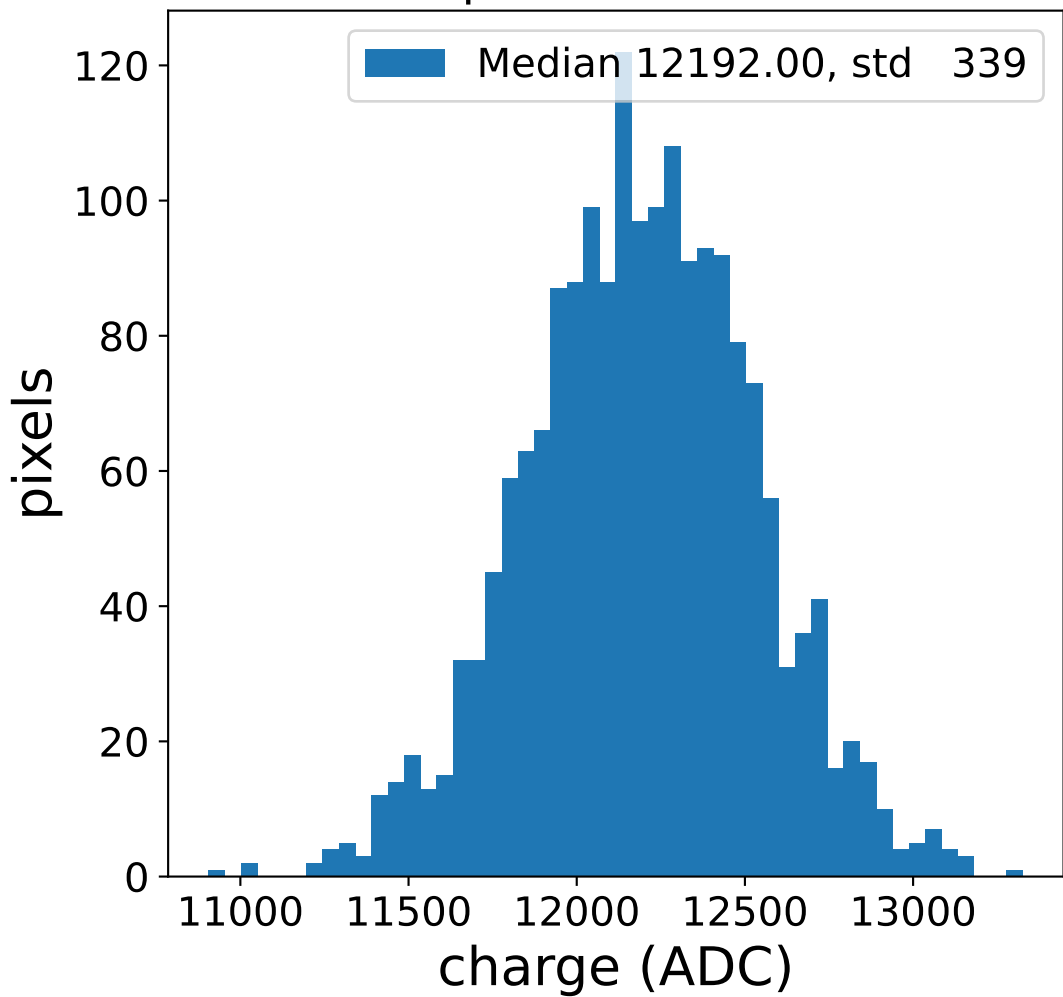

Run 13741

Run 13741

Run 13741 channel: HG

FF sample of 10000 events

pedestal sample of 10000 events

flat-fielded gain [ADC/pe]

Run 13741 channel: LG

FF sample of 10000 events

pedestal sample of 10000 events

flat-fielded gain [ADC/pe]