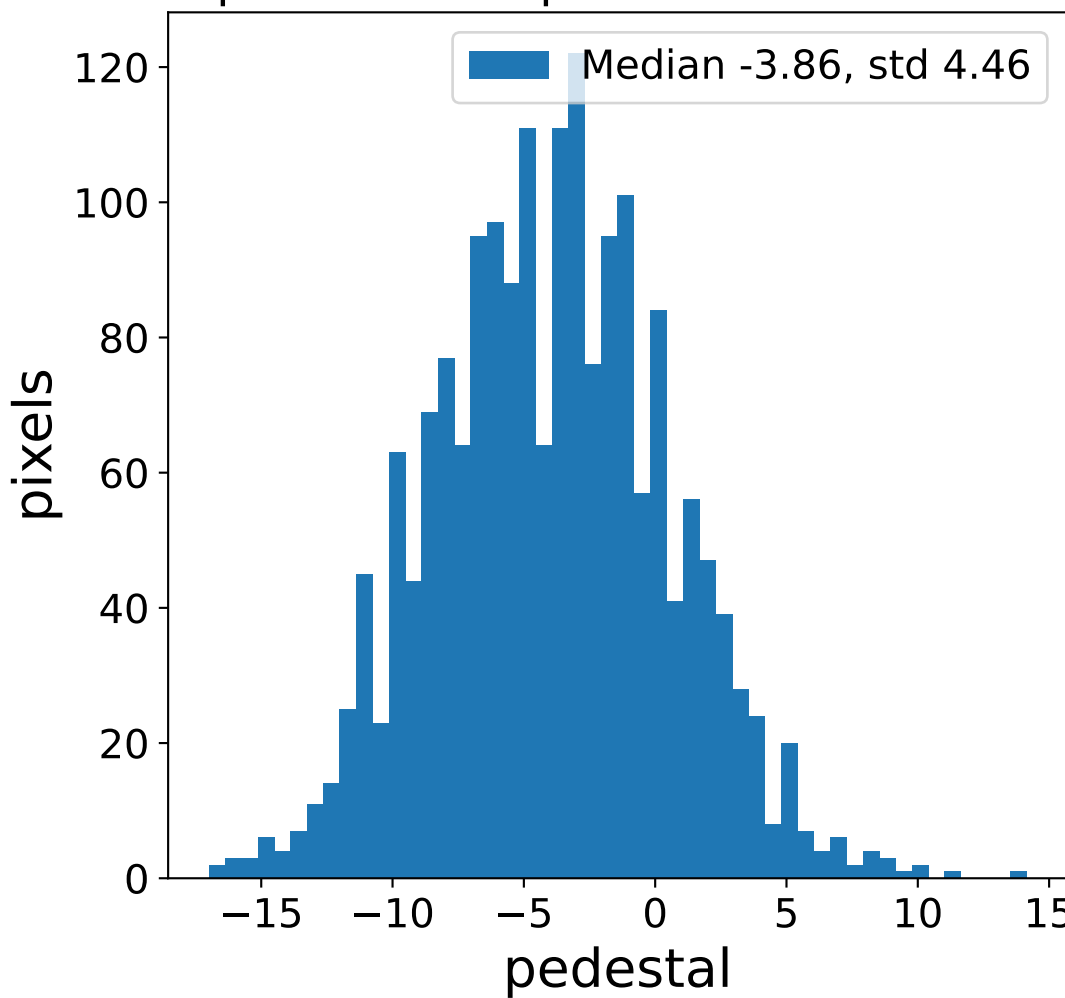

Run 13741

Run 13741

Run 13741 channel: HG

FF sample of 10000 events

pedestal sample of 10000 events

flat-fielded gain [ADC/pe]

Run 13741 channel: LG

FF sample of 10000 events

pedestal sample of 10000 events

flat-fielded gain [ADC/pe]