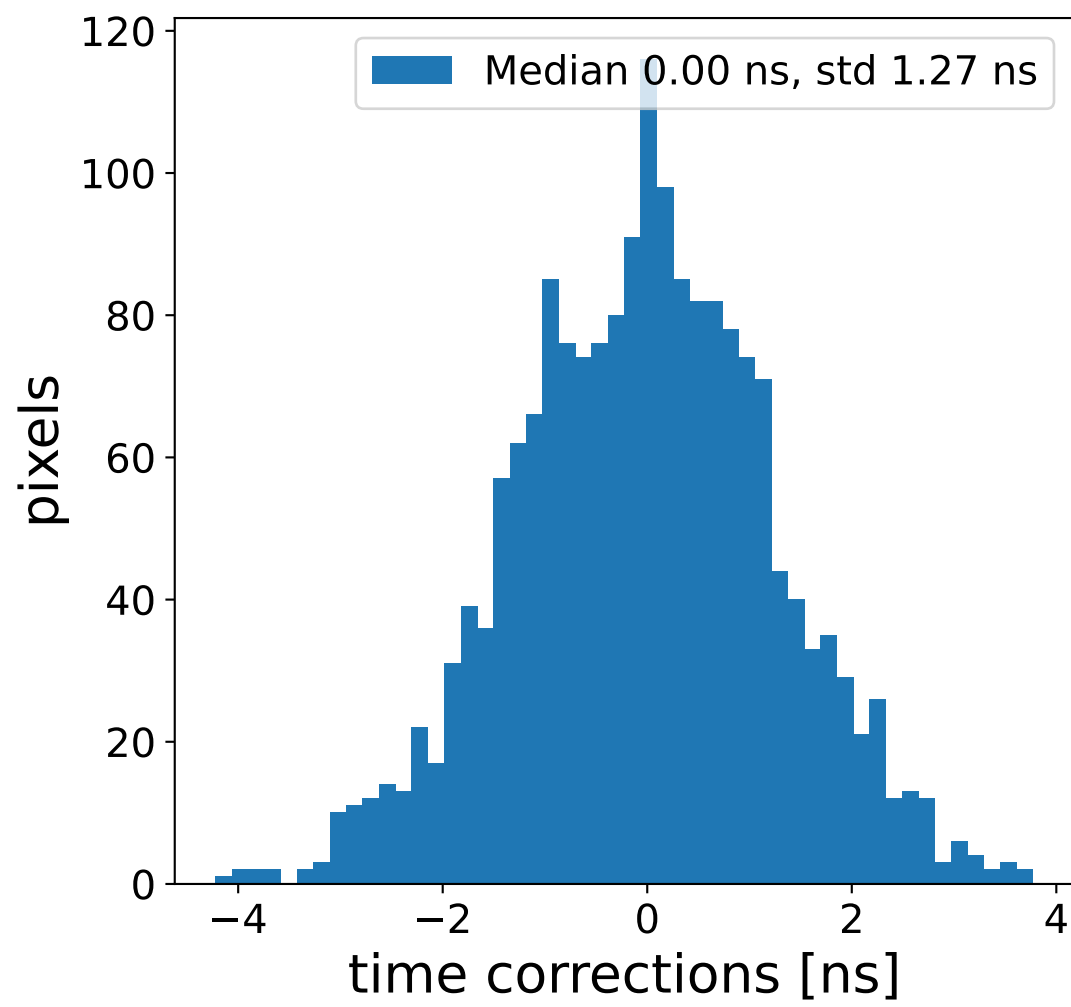

Run 13741

Run 13741

Run 13741 channel: HG

FF sample of 10000 events

pedestal sample of 10000 events

flat-fielded gain [ADC/pe]

Run 13741 channel: LG

FF sample of 10000 events

pedestal sample of 10000 events

flat-fielded gain [ADC/pe]