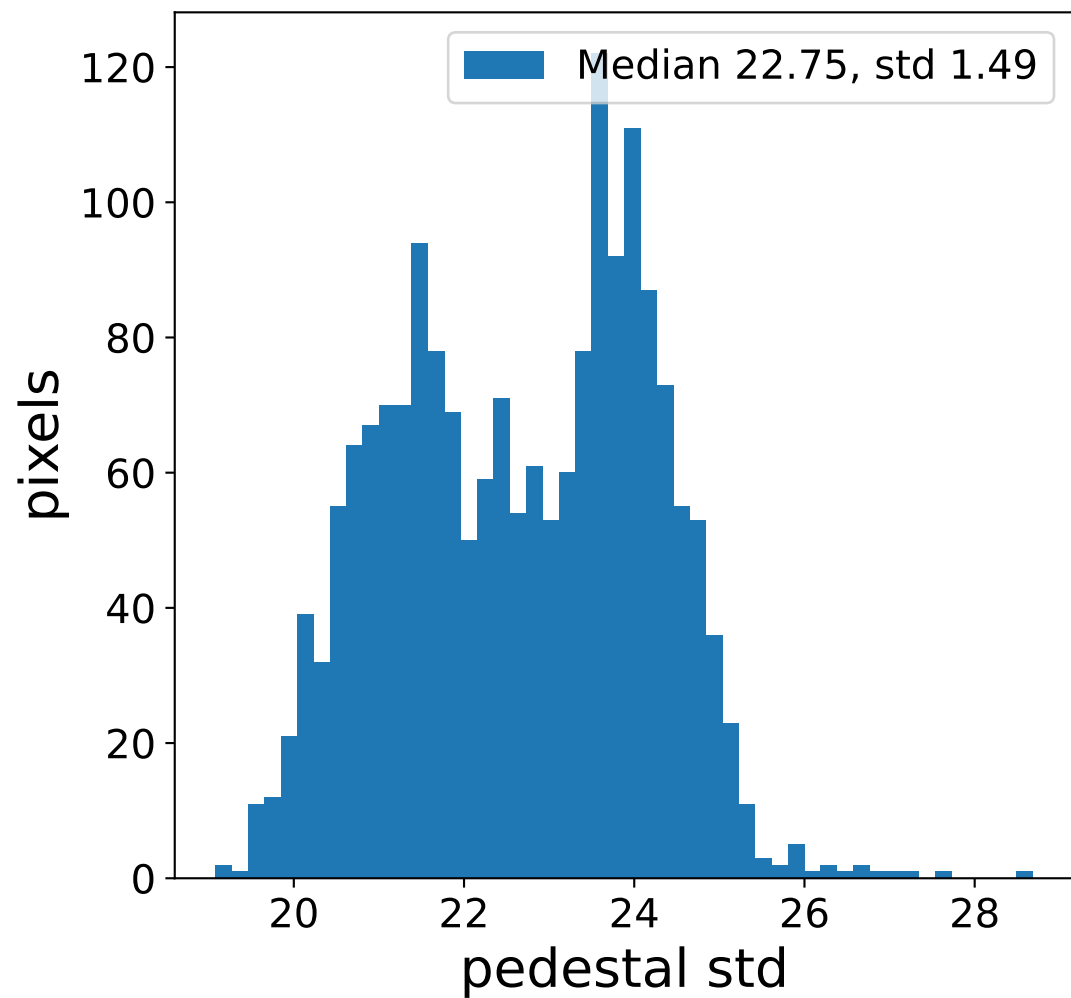

Run 13741

Run 13741

Run 13741 channel: HG

FF sample of 10000 events

pedestal sample of 10000 events

flat-fielded gain [ADC/pe]

Run 13741 channel: LG

FF sample of 10000 events

pedestal sample of 10000 events

flat-fielded gain [ADC/pe]