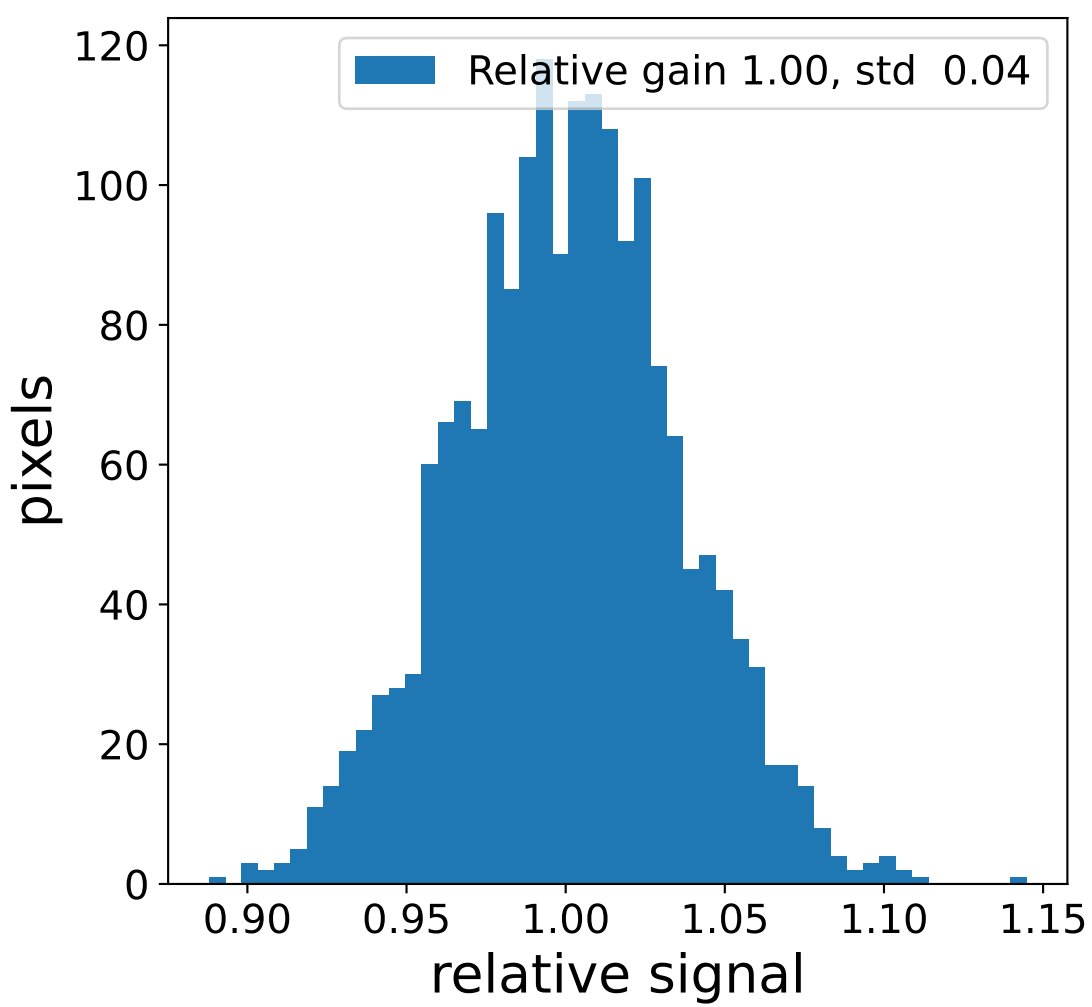

Run 13741

Run 13741

Run 13741 channel: HG

FF sample of 10000 events

pedestal sample of 10000 events

flat-fielded gain [ADC/pe]

Run 13741 channel: LG

FF sample of 10000 events

pedestal sample of 10000 events

flat-fielded gain [ADC/pe]