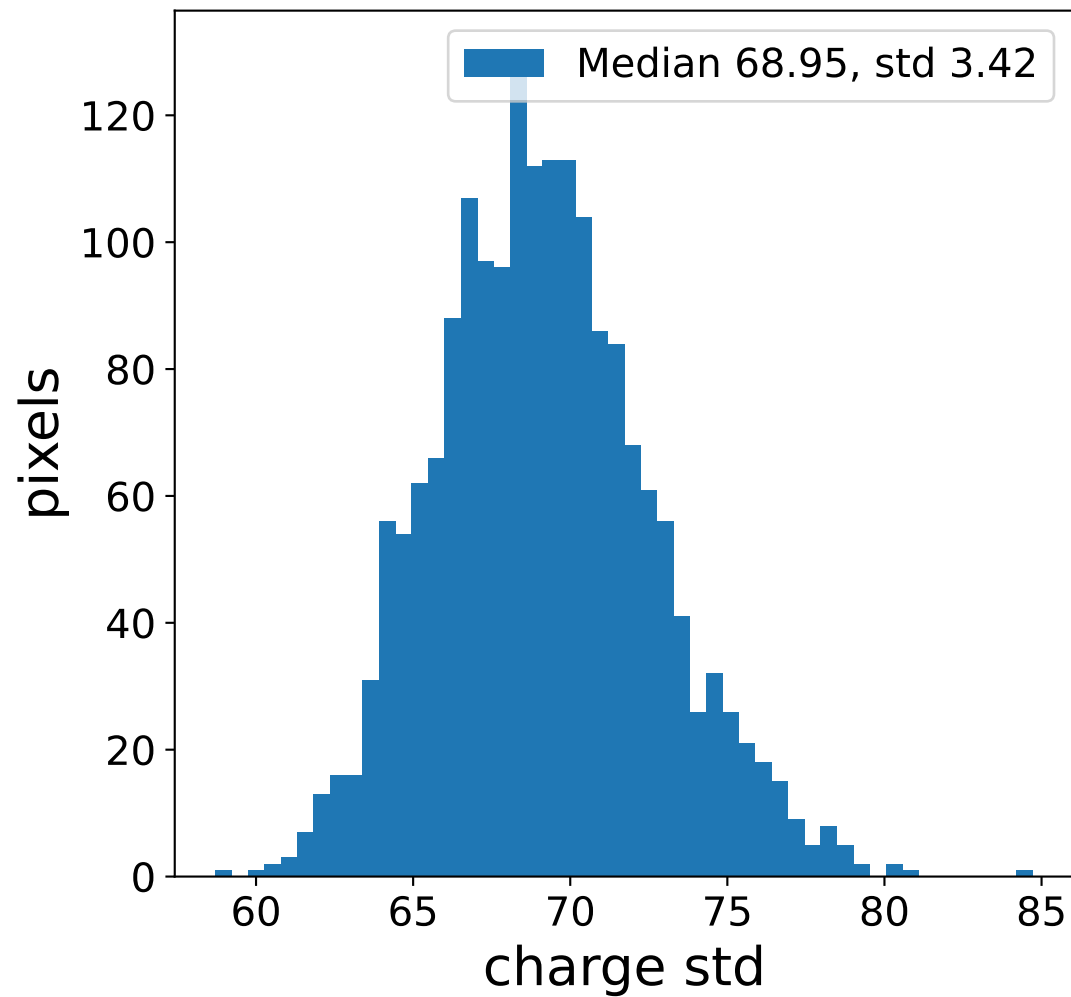

Run 13741

Run 13741

Run 13741 channel: HG

FF sample of 10000 events

pedestal sample of 10000 events

flat-fielded gain [ADC/pe]

Run 13741 channel: LG

FF sample of 10000 events

pedestal sample of 10000 events

flat-fielded gain [ADC/pe]