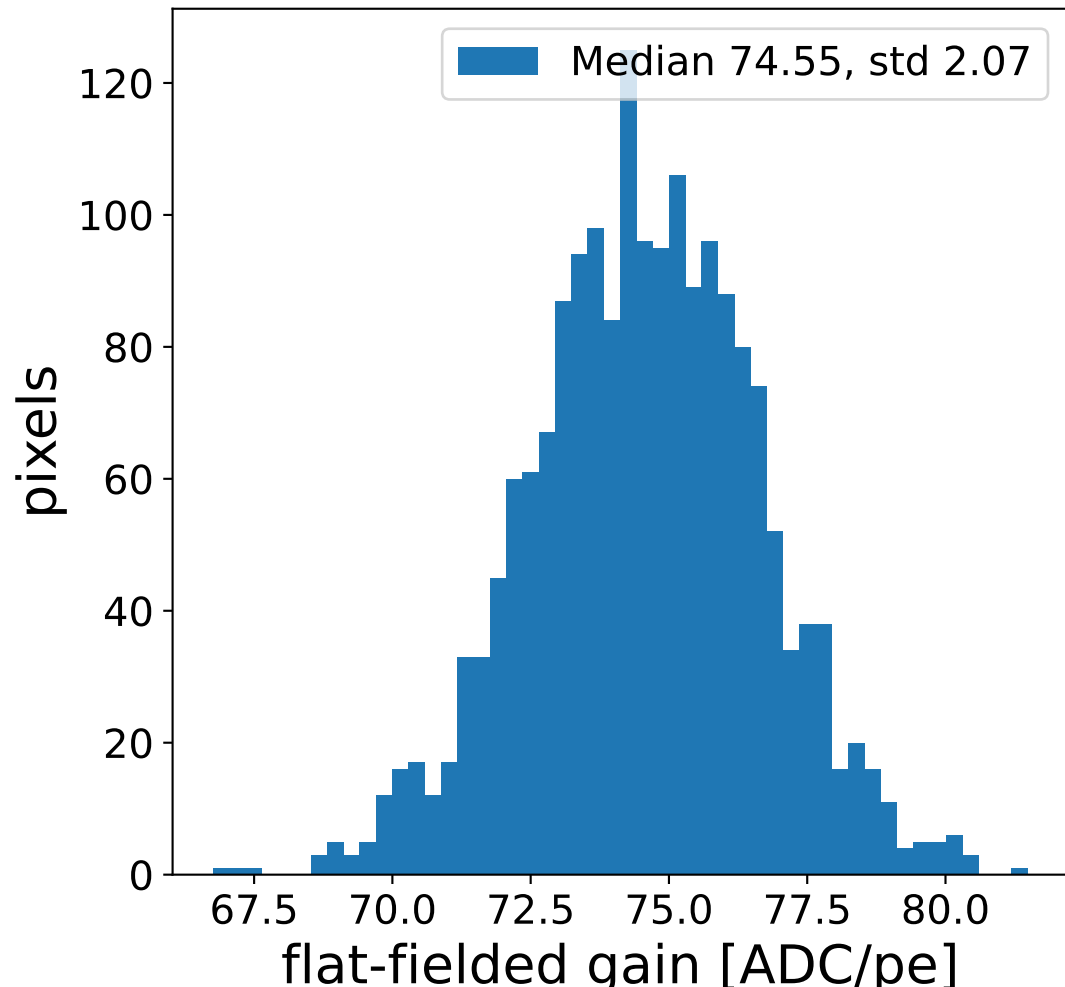

Run 13741

Run 13741

Run 13741 channel: HG

FF sample of 10000 events

pedestal sample of 10000 events

flat-fielded gain [ADC/pe]

Run 13741 channel: LG

FF sample of 10000 events

pedestal sample of 10000 events

flat-fielded gain [ADC/pe]