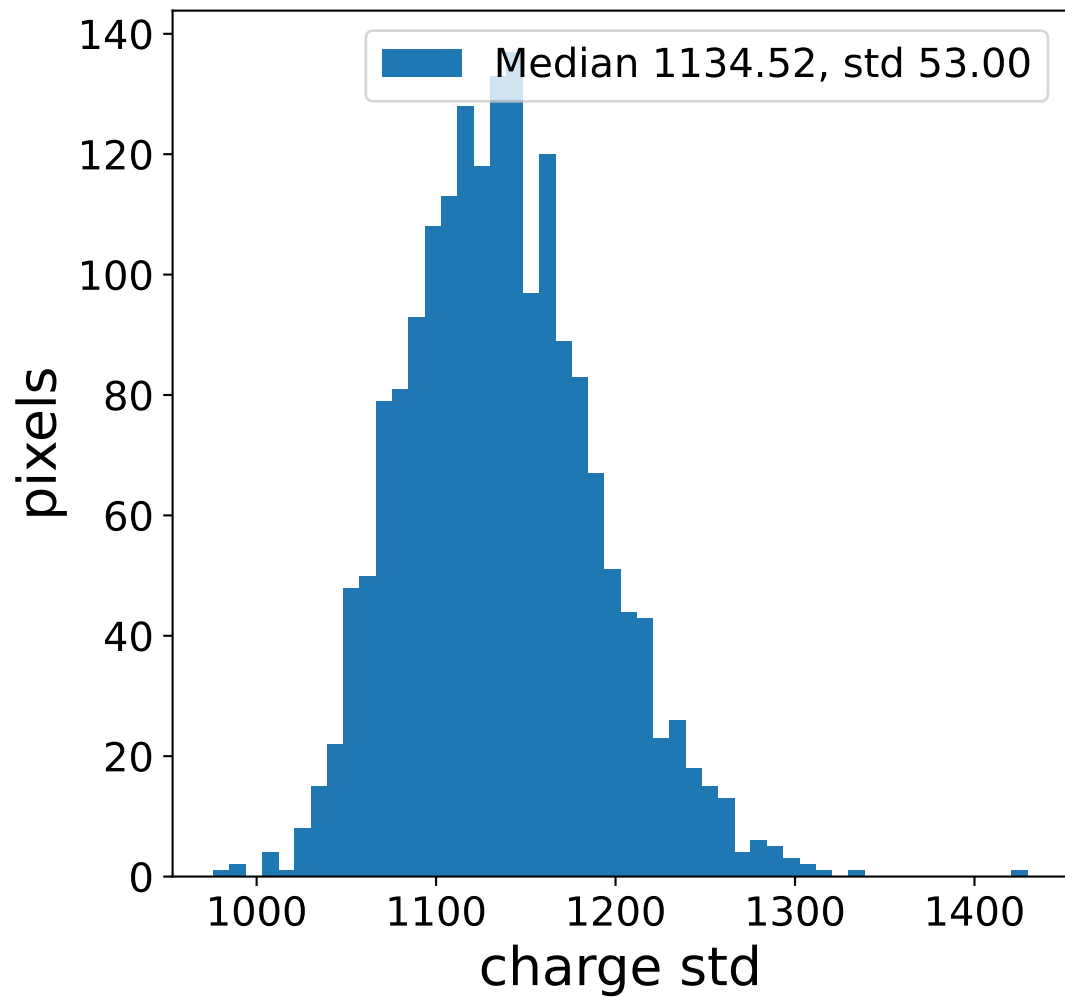

Run 13741

Run 13741

Run 13741 channel: HG

FF sample of 10000 events

pedestal sample of 10000 events

flat-fielded gain [ADC/pe]

Run 13741 channel: LG

FF sample of 10000 events

pedestal sample of 10000 events

flat-fielded gain [ADC/pe]