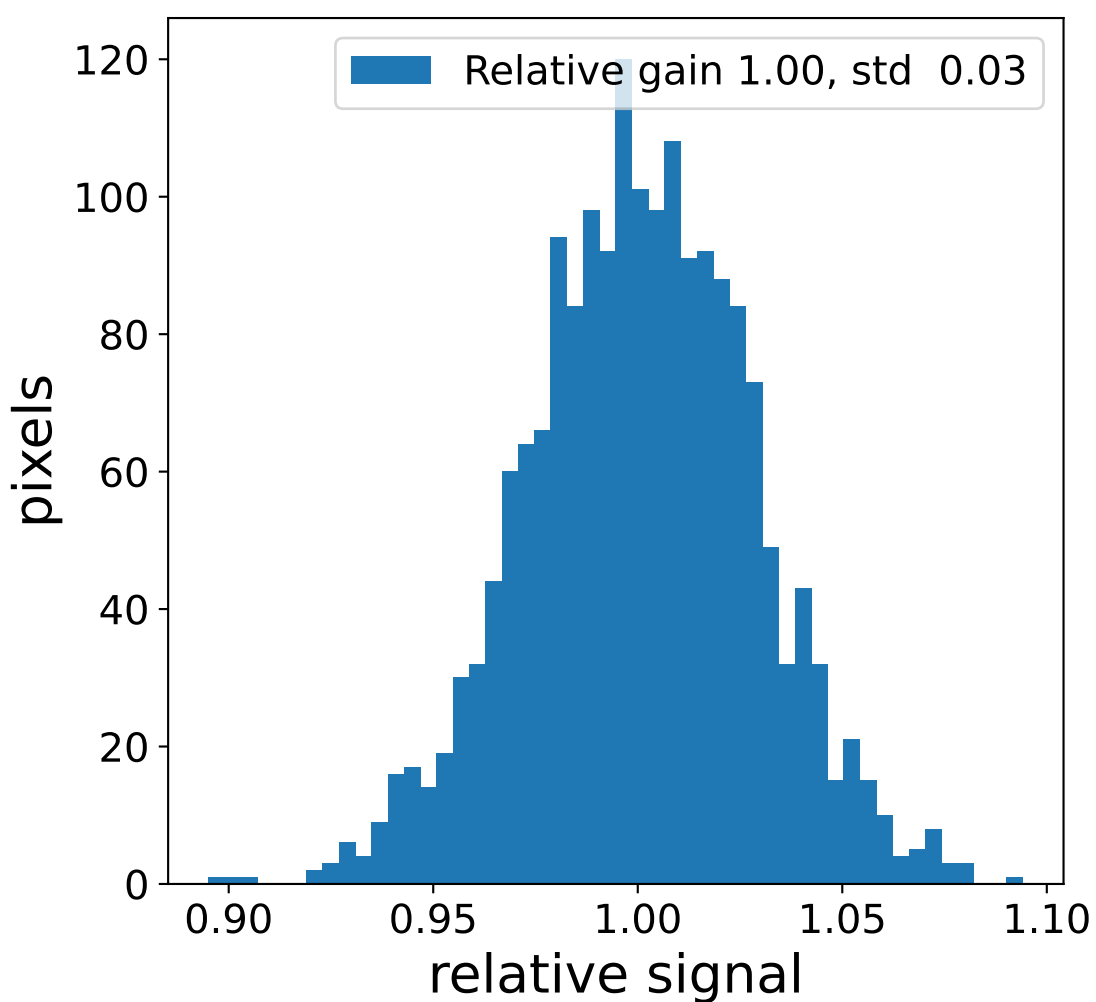

Run 13741

Run 13741

Run 13741 channel: HG

FF sample of 10000 events

pedestal sample of 10000 events

flat-fielded gain [ADC/pe]

Run 13741 channel: LG

FF sample of 10000 events

pedestal sample of 10000 events

flat-fielded gain [ADC/pe]