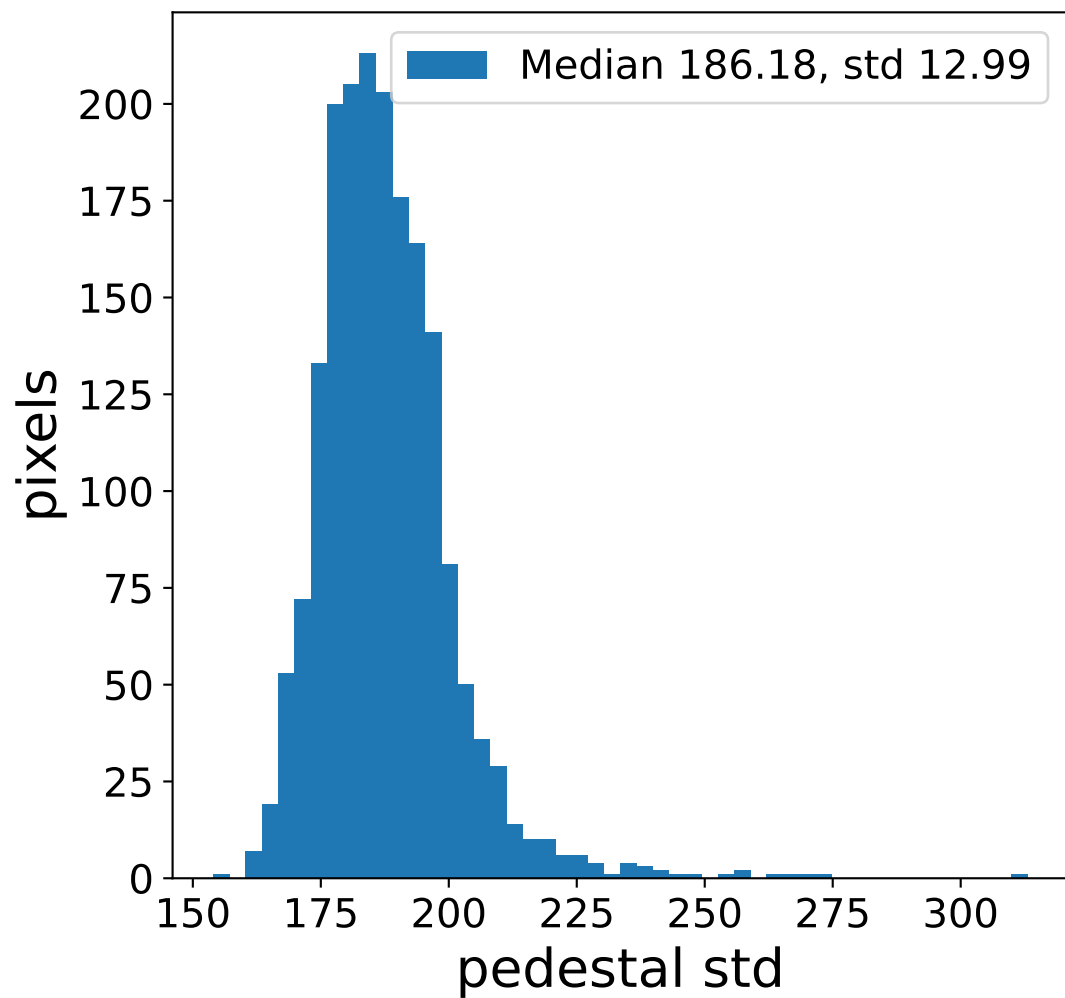

Run 13741

Run 13741

Run 13741 channel: HG

FF sample of 10000 events

pedestal sample of 10000 events

flat-fielded gain [ADC/pe]

Run 13741 channel: LG

FF sample of 10000 events

pedestal sample of 10000 events

flat-fielded gain [ADC/pe]