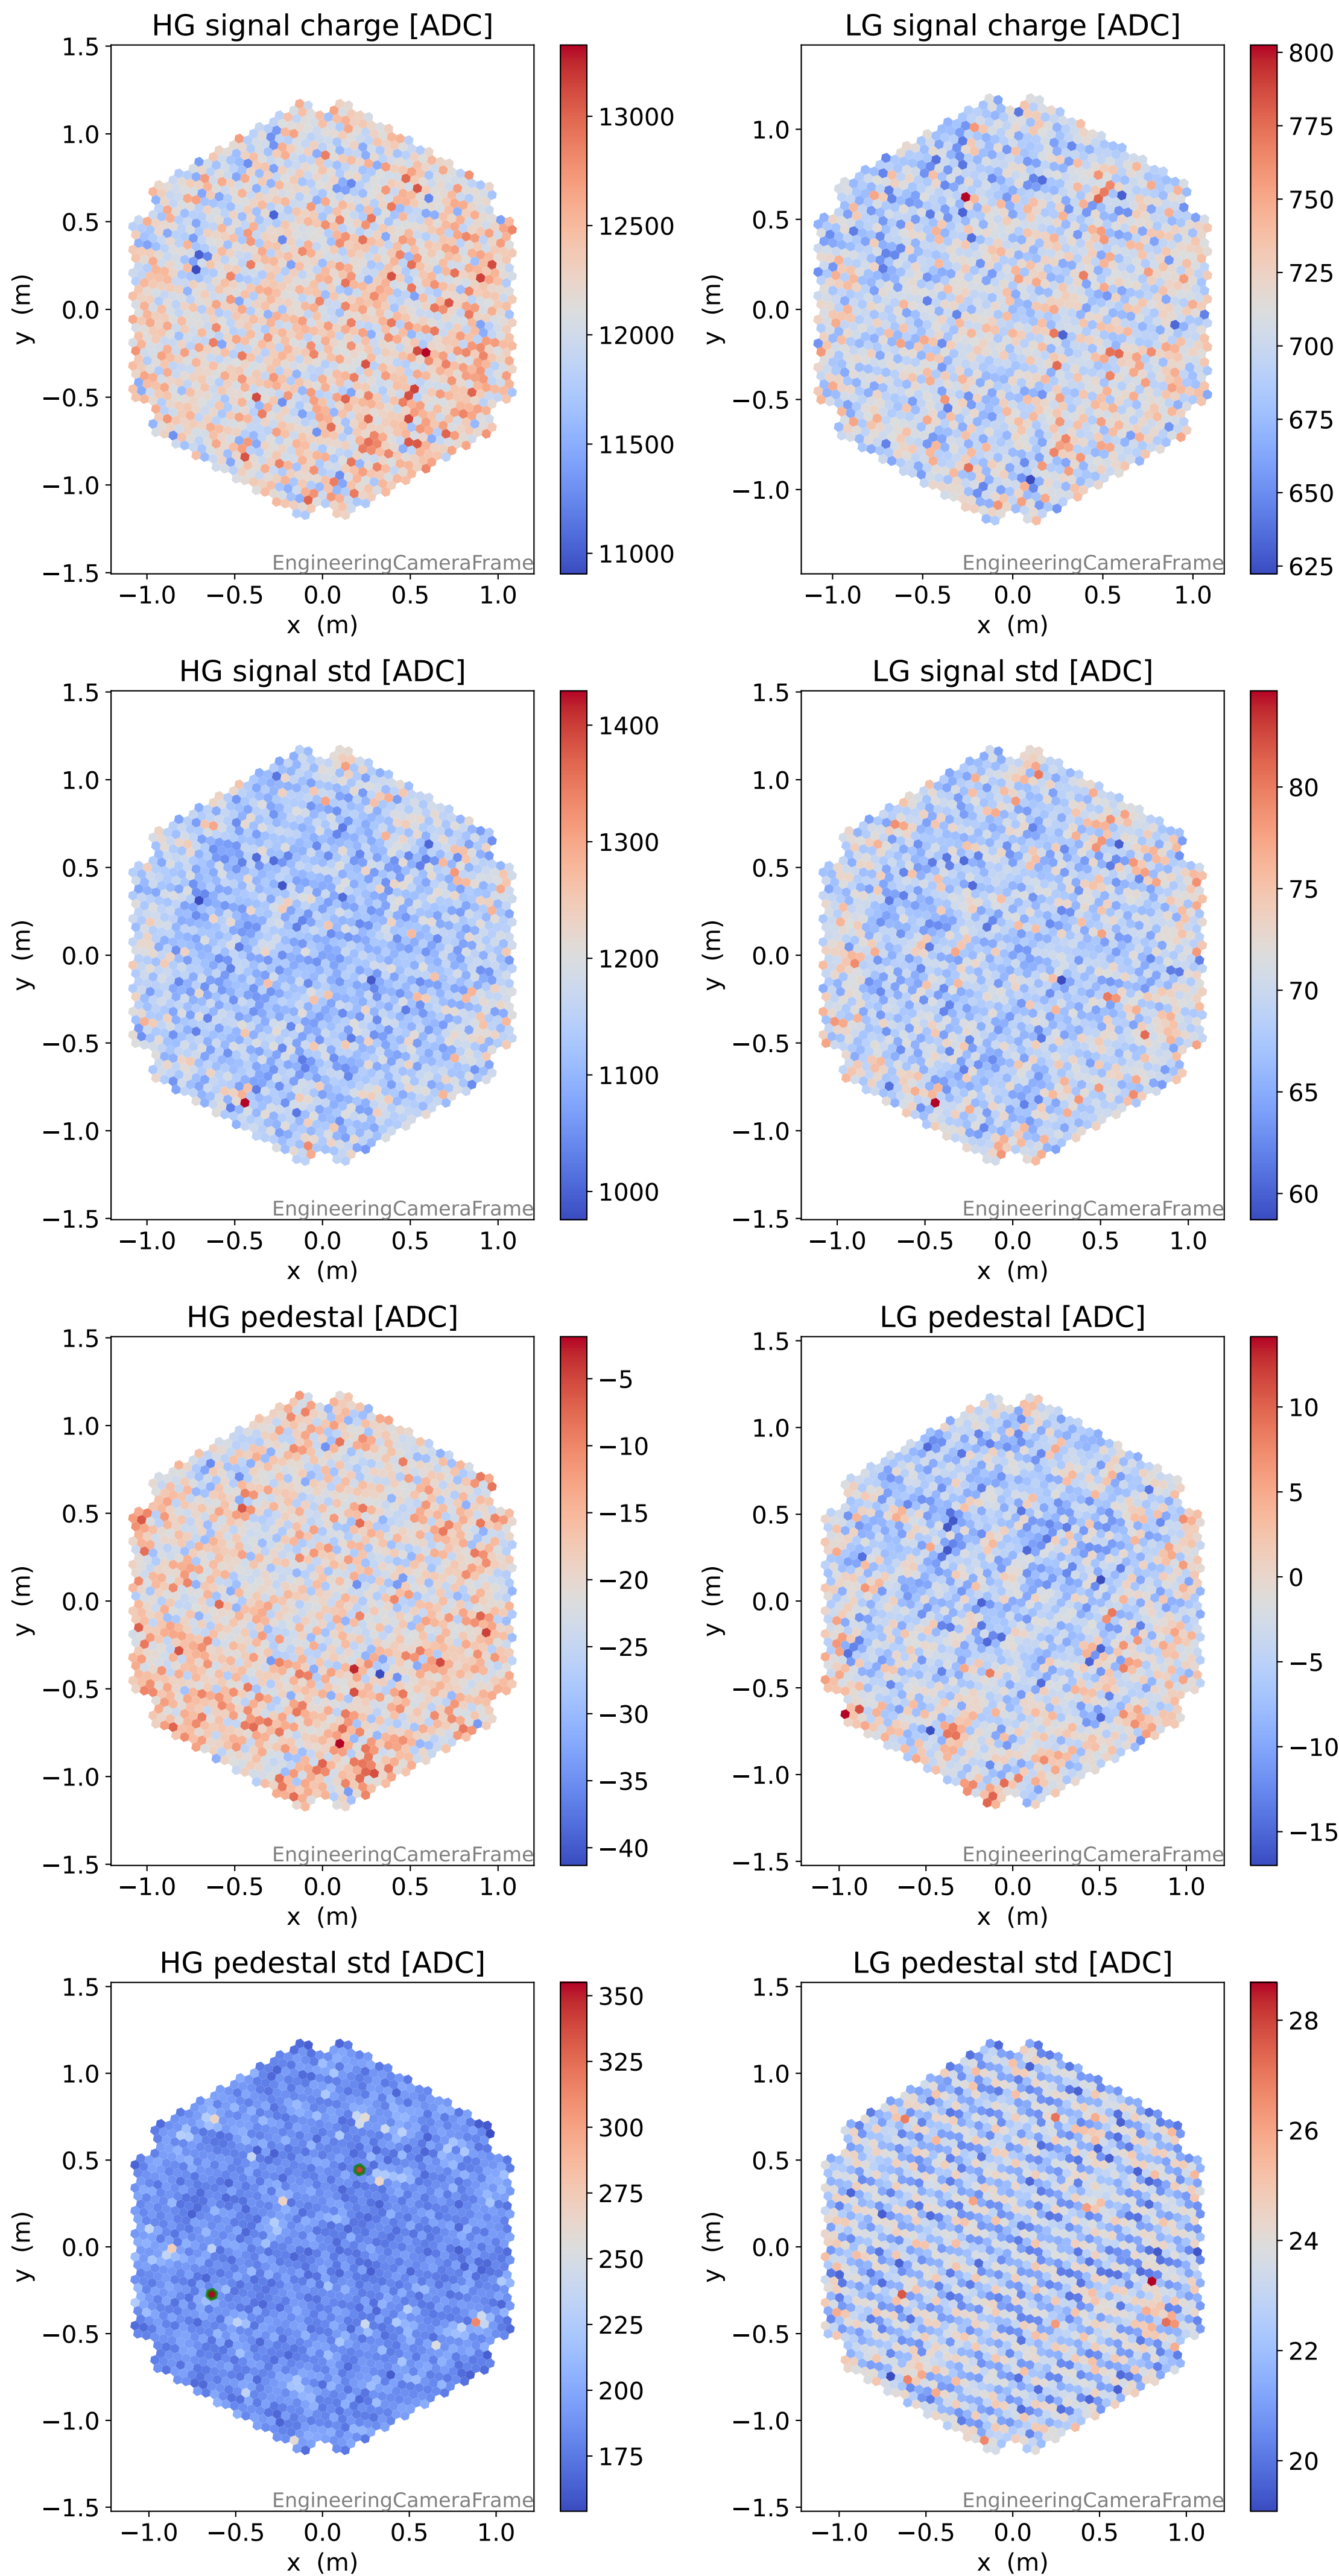

Run 13741

Run 13741

Run 13741 channel: HG

FF sample of 10000 events

pedestal sample of 10000 events

flat-fielded gain [ADC/pe]

Run 13741 channel: LG

FF sample of 10000 events

pedestal sample of 10000 events

flat-fielded gain [ADC/pe]