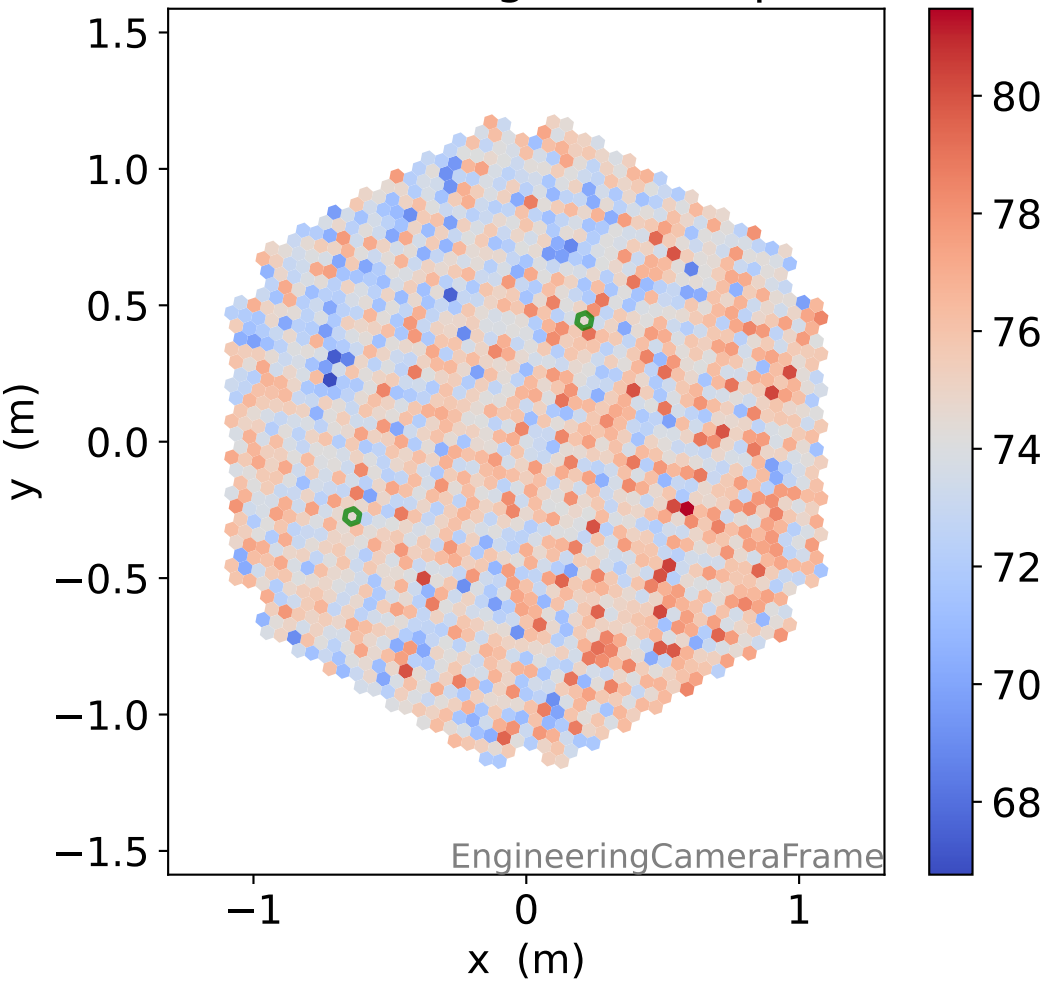

Run 13741

Run 13741

Run 13741 channel: HG

FF sample of 10000 events

pedestal sample of 10000 events

flat-fielded gain [ADC/pe]

Run 13741 channel: LG

FF sample of 10000 events

pedestal sample of 10000 events

flat-fielded gain [ADC/pe]