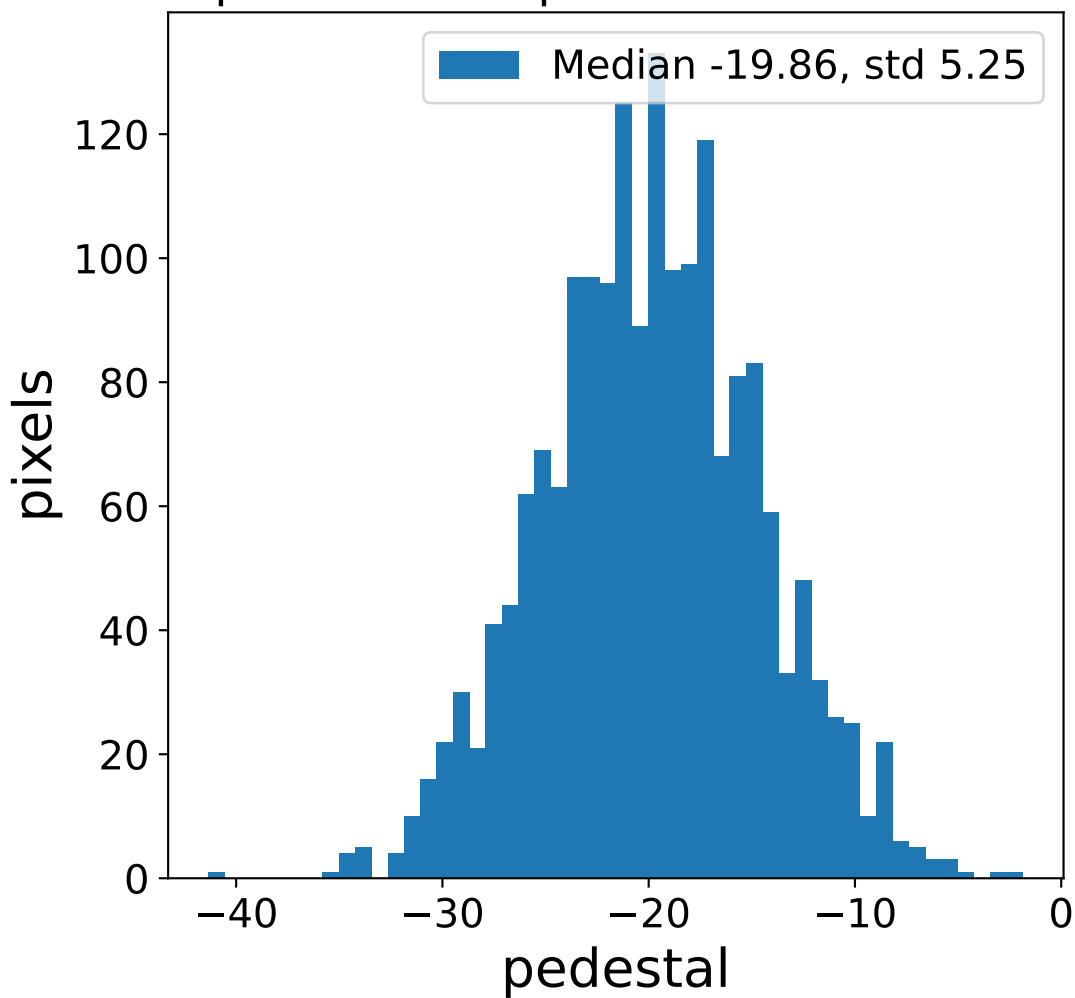

Run 13741

Run 13741

Run 13741 channel: HG

FF sample of 10000 events

pedestal sample of 10000 events

flat-fielded gain [ADC/pe]

Run 13741 channel: LG

FF sample of 10000 events

pedestal sample of 10000 events

flat-fielded gain [ADC/pe]