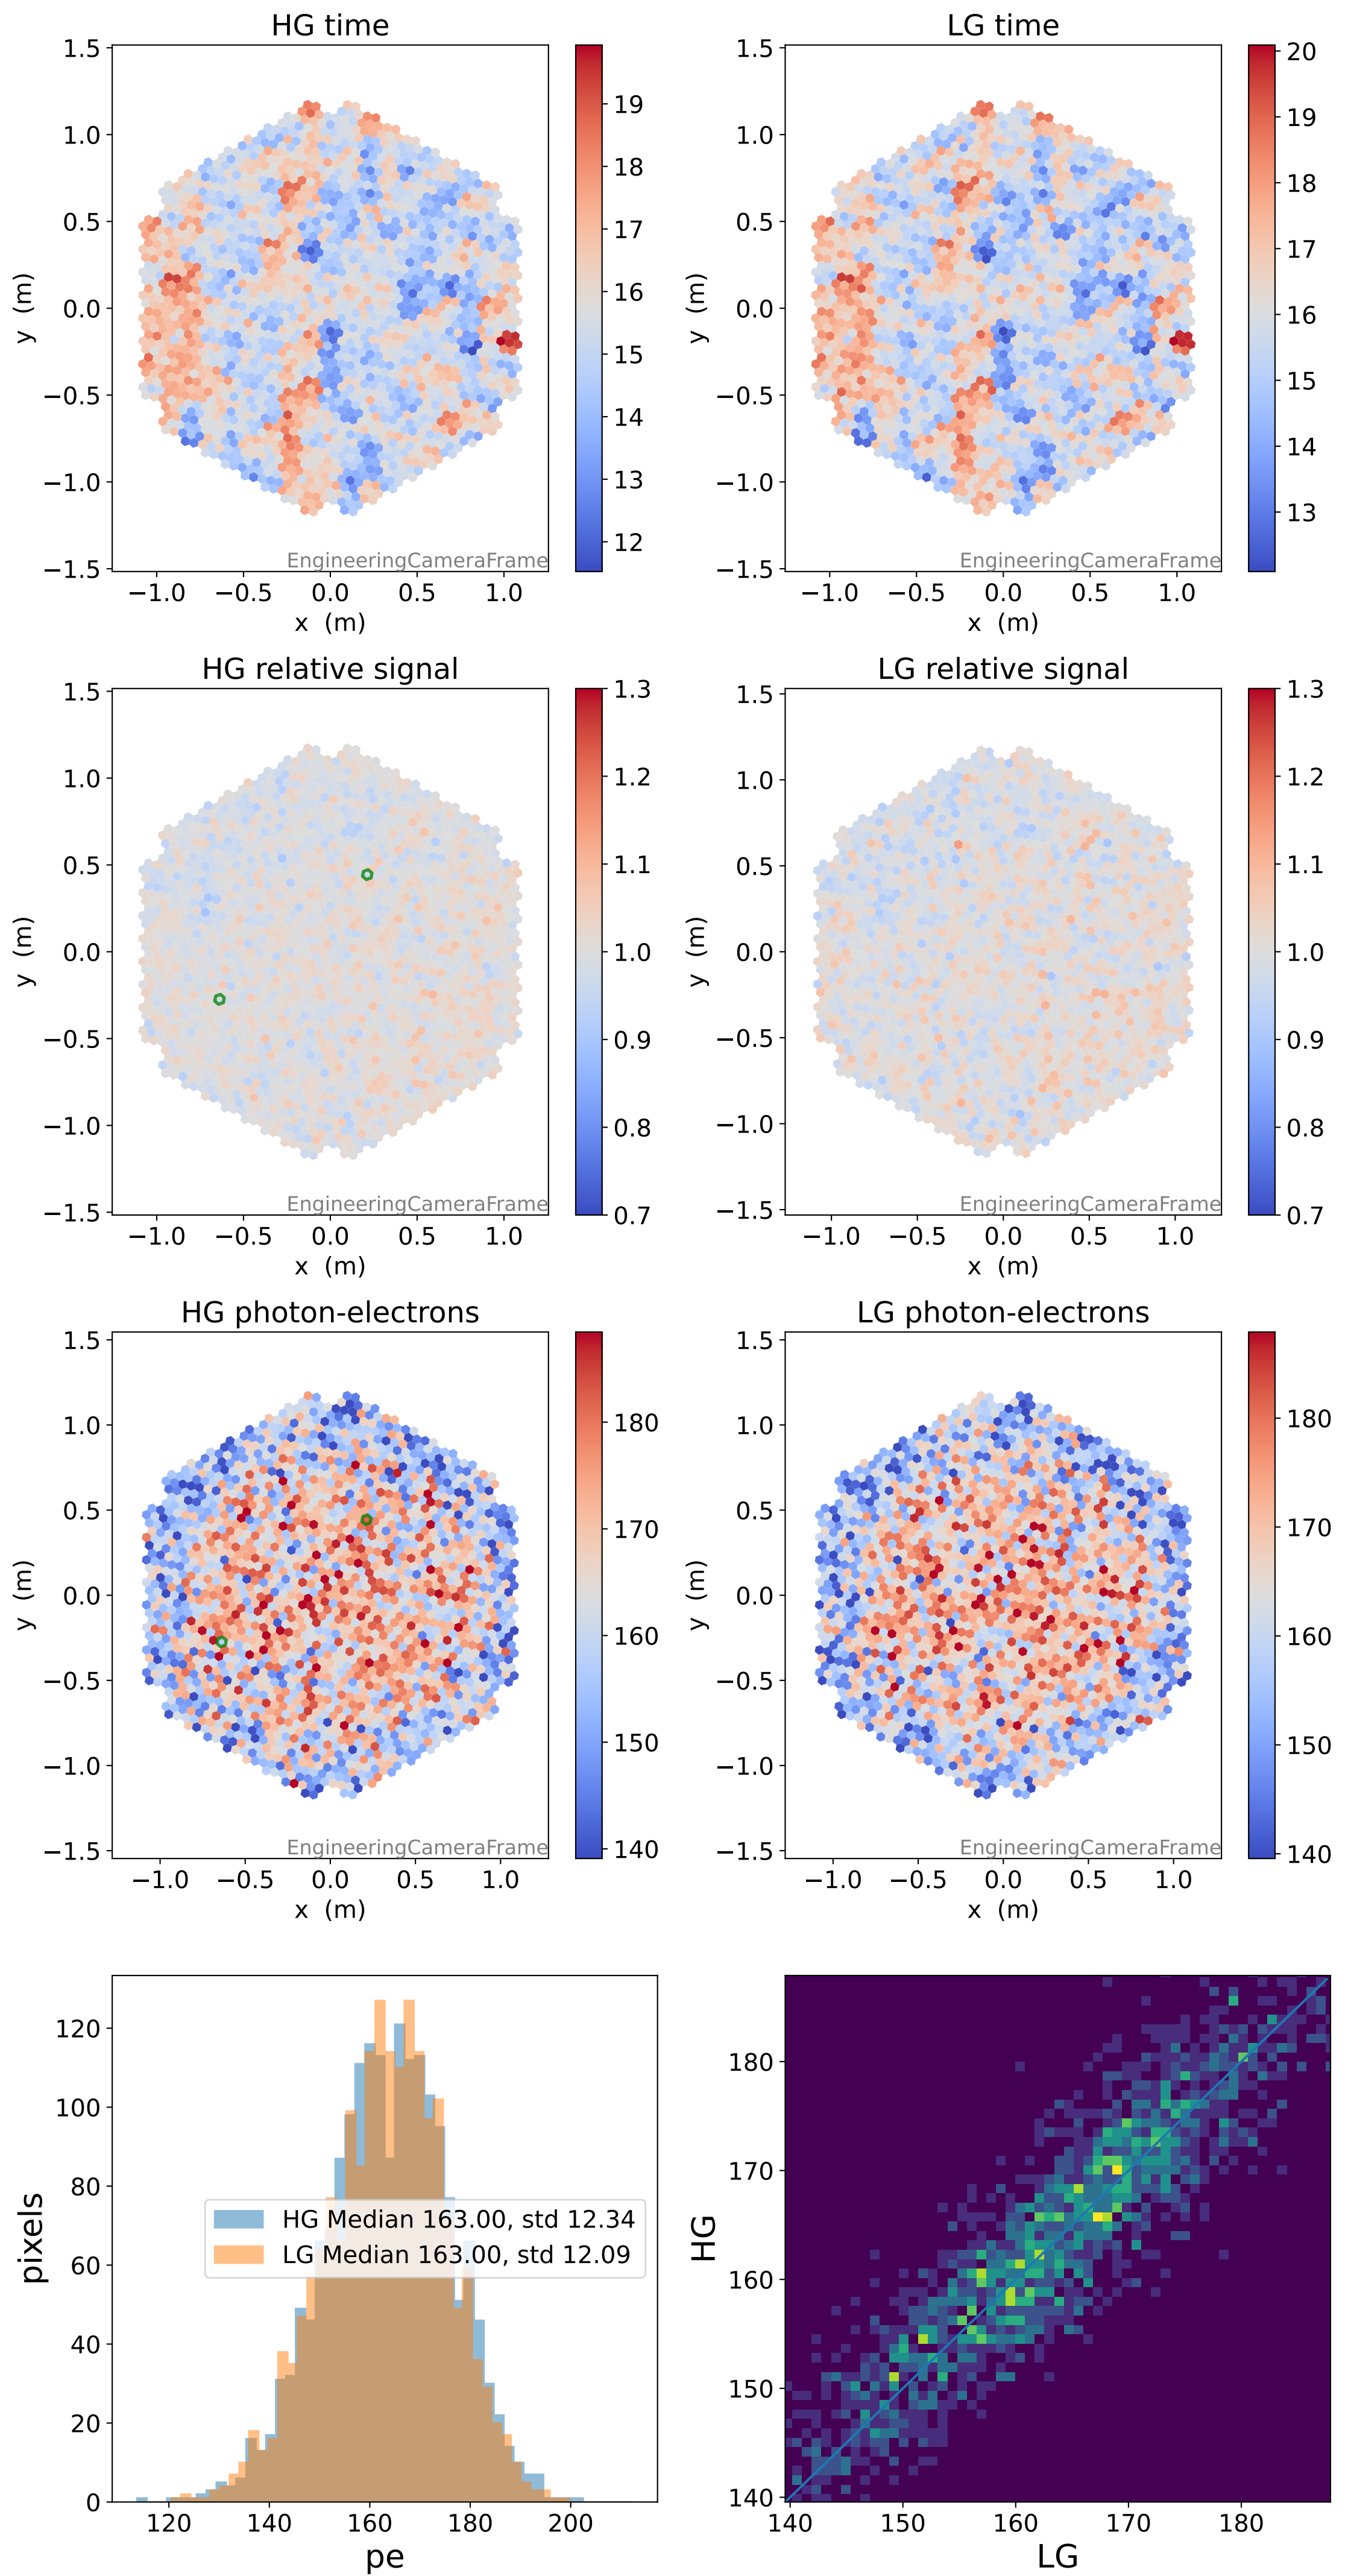

Run 13741

Run 13741

Run 13741 channel: HG

FF sample of 10000 events

pedestal sample of 10000 events

flat-fielded gain [ADC/pe]

Run 13741 channel: LG

FF sample of 10000 events

pedestal sample of 10000 events

flat-fielded gain [ADC/pe]