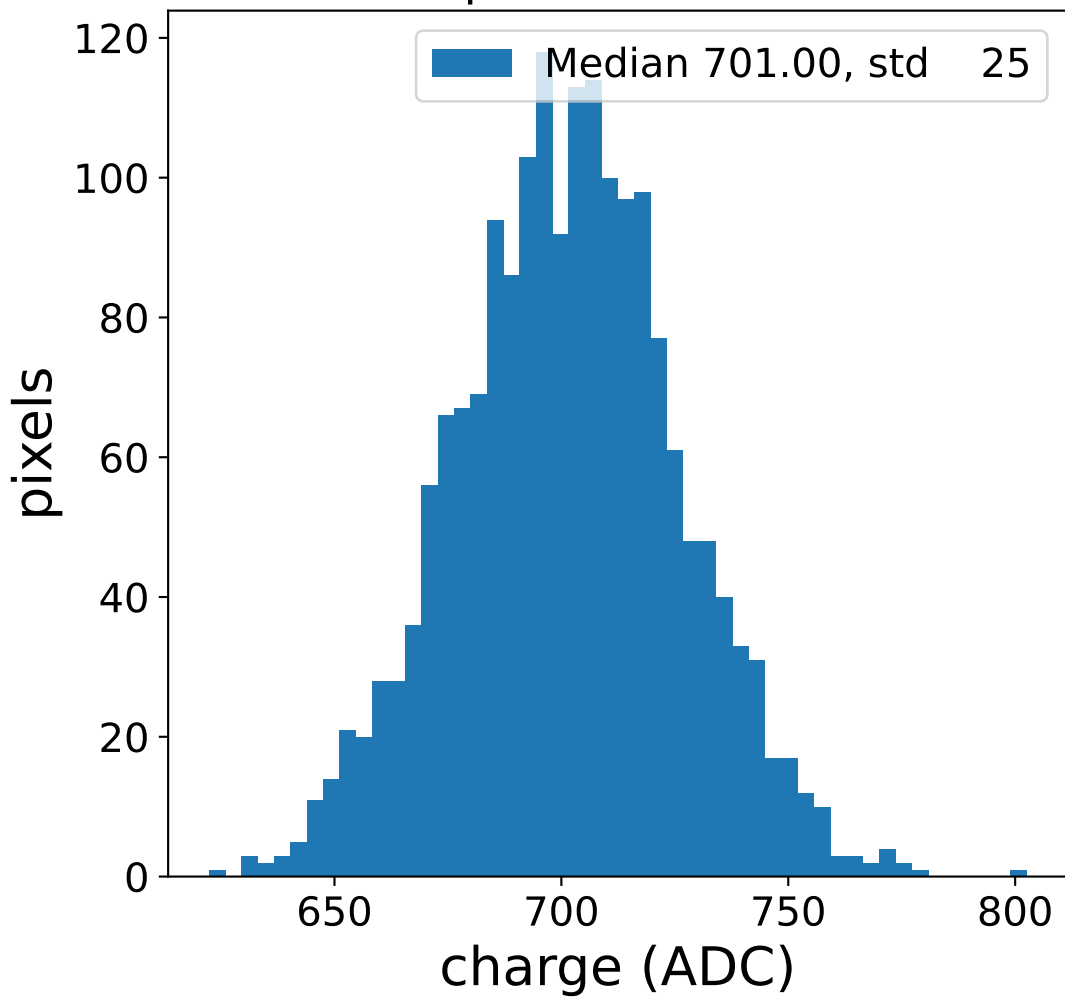

Run 13741

Run 13741

Run 13741 channel: HG

FF sample of 10000 events

pedestal sample of 10000 events

flat-fielded gain [ADC/pe]

Run 13741 channel: LG

FF sample of 10000 events

pedestal sample of 10000 events

flat-fielded gain [ADC/pe]