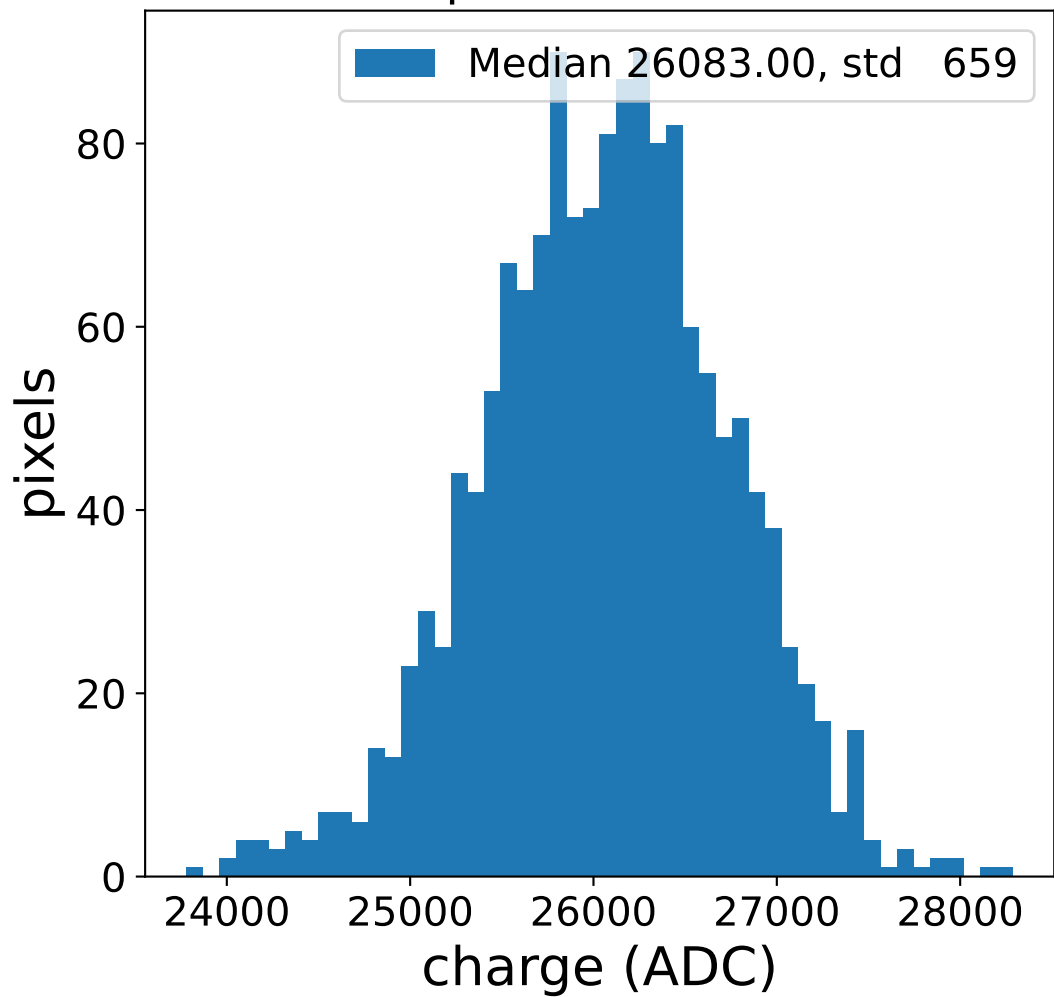

Run 13745

Run 13745

Run 13745 channel: HG

FF sample of 10000 events

pedestal sample of 10000 events

flat-fielded gain [ADC/pe]

Run 13745 channel: LG

FF sample of 10000 events

pedestal sample of 10000 events

flat-fielded gain [ADC/pe]