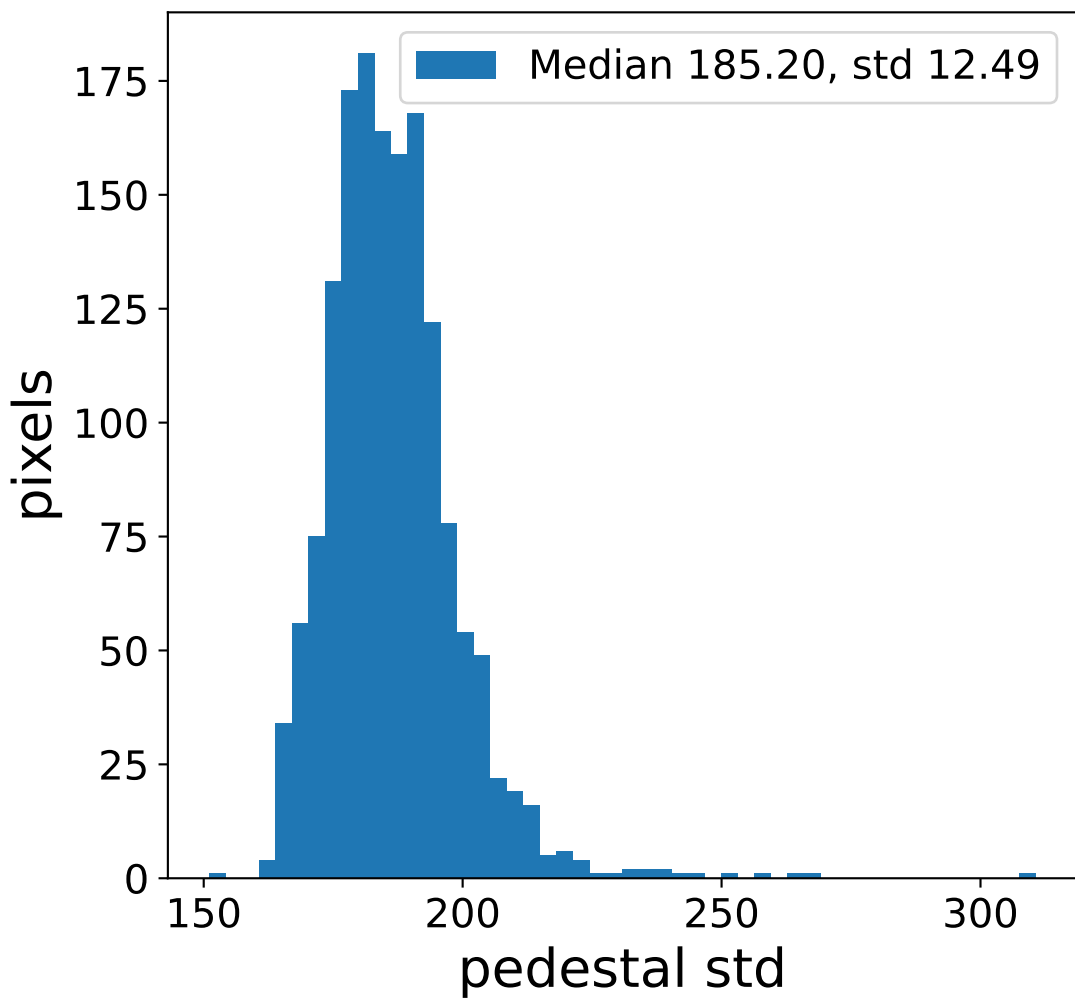

Run 13745

Run 13745

Run 13745 channel: HG

FF sample of 10000 events

pedestal sample of 10000 events

flat-fielded gain [ADC/pe]

Run 13745 channel: LG

FF sample of 10000 events

pedestal sample of 10000 events

flat-fielded gain [ADC/pe]