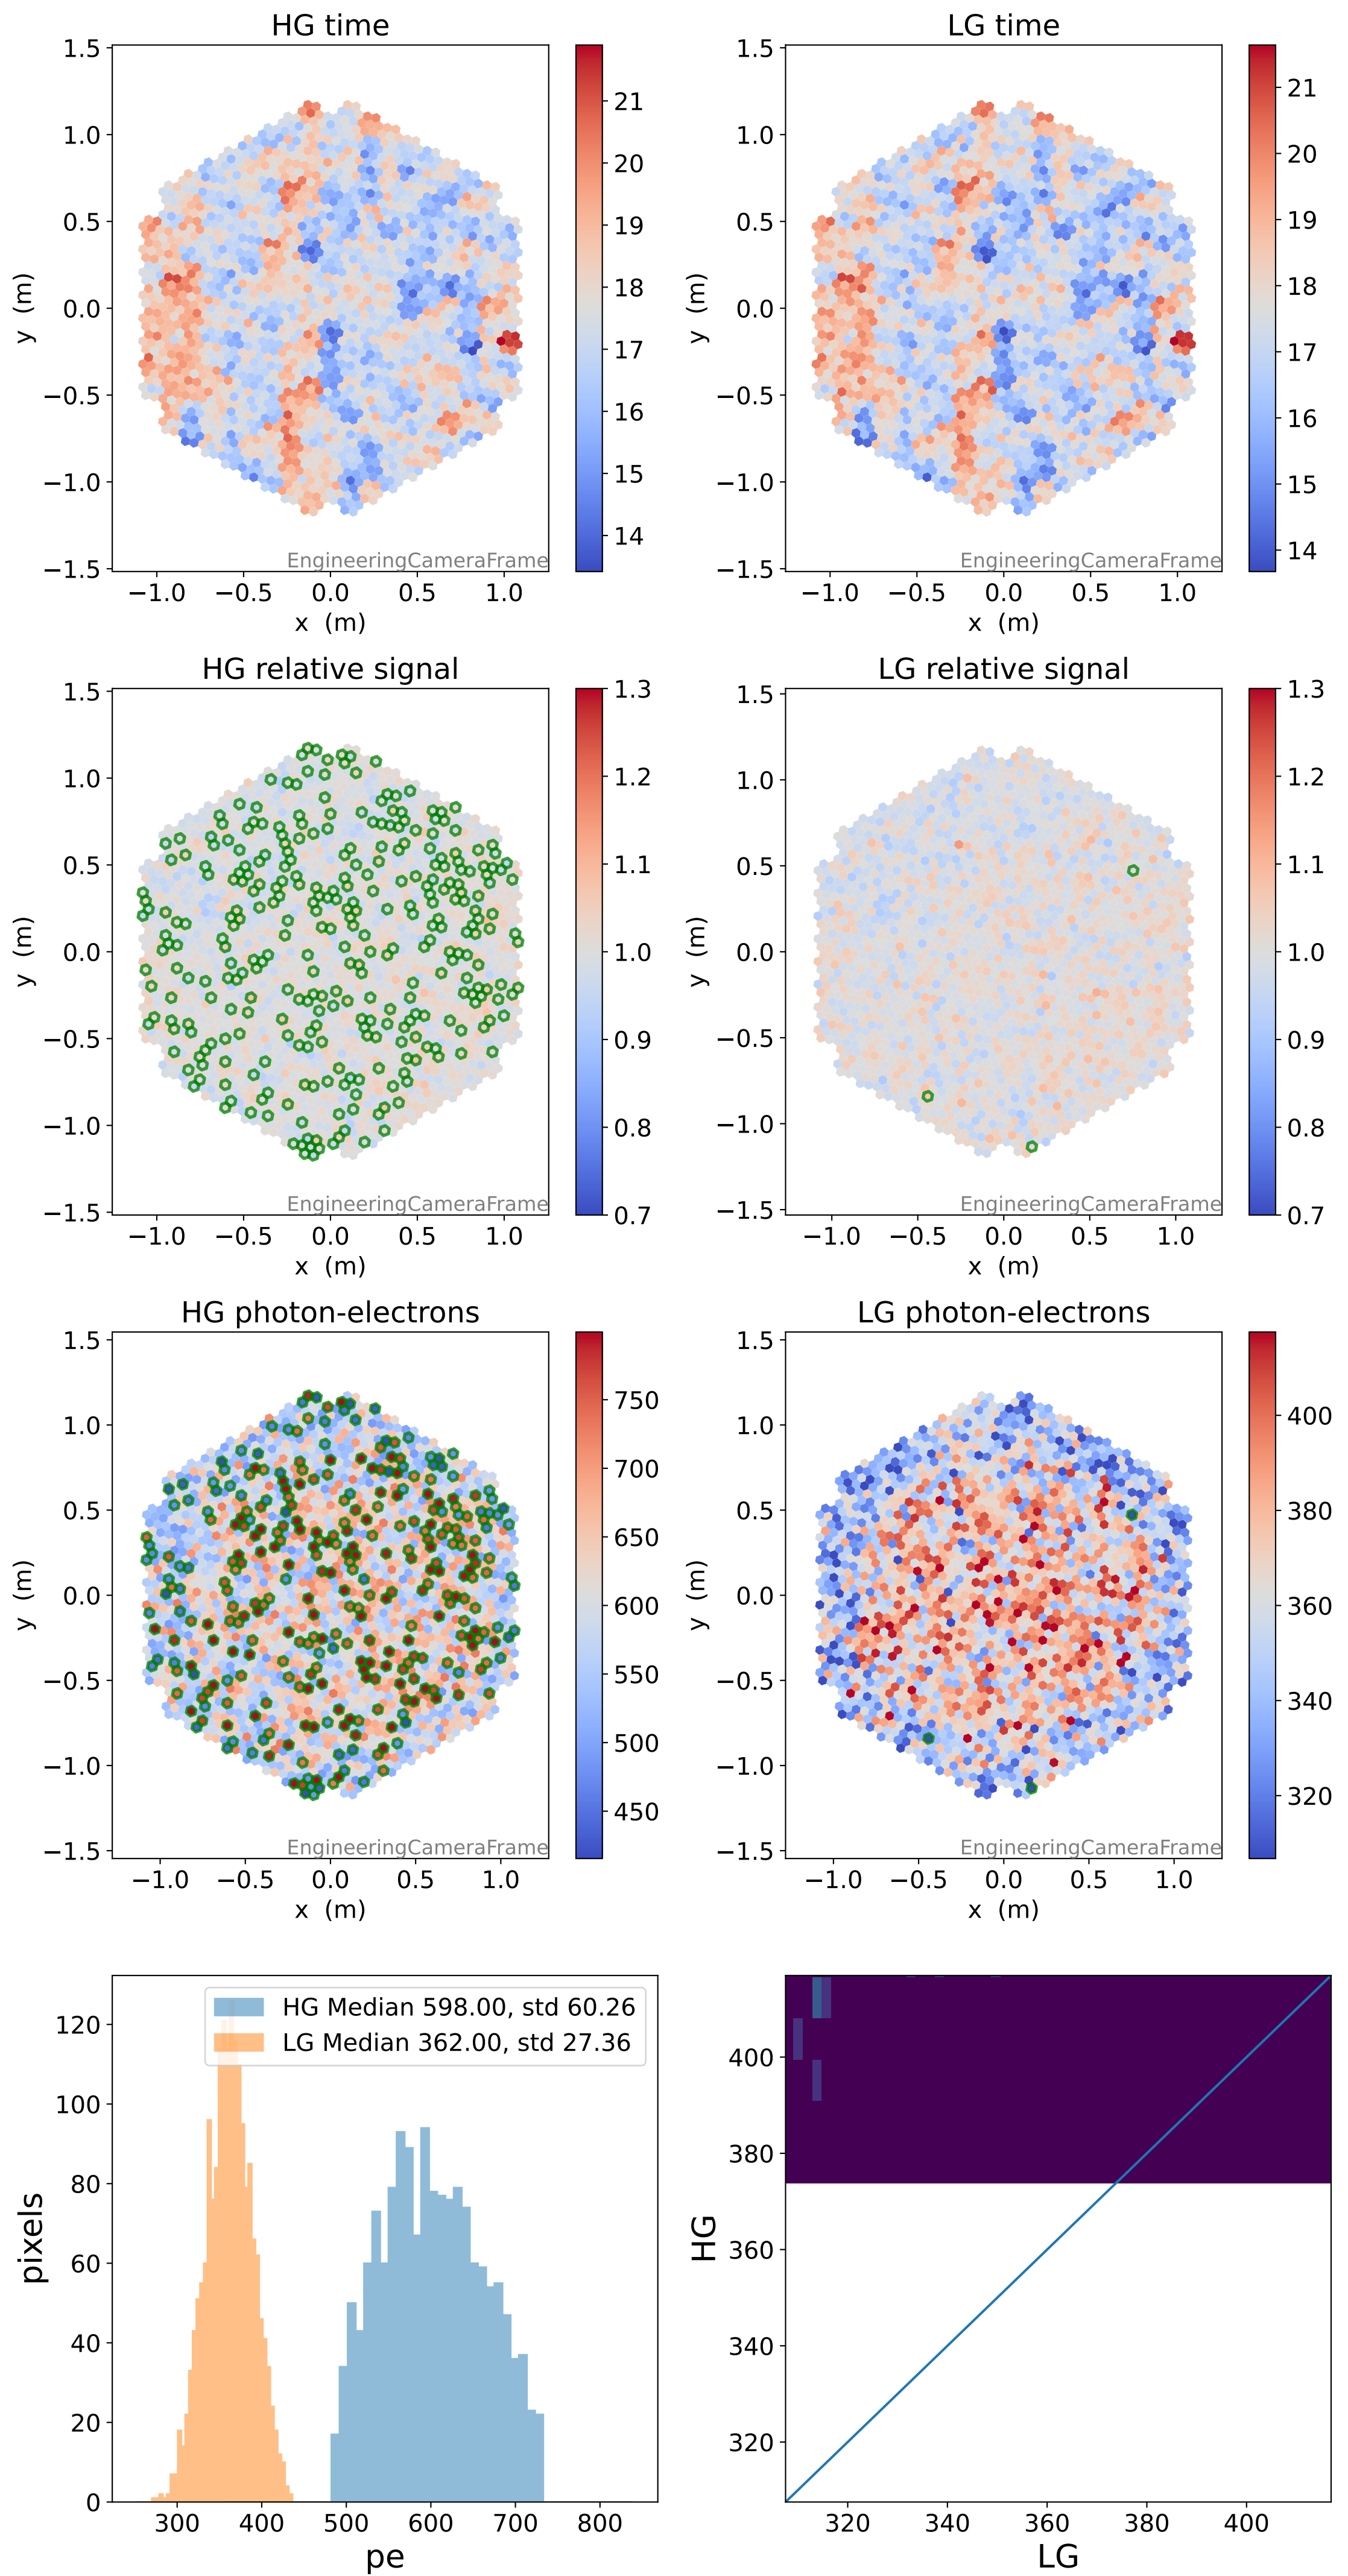

Run 13745

Run 13745

Run 13745 channel: HG

FF sample of 10000 events

pedestal sample of 10000 events

flat-fielded gain [ADC/pe]

Run 13745 channel: LG

FF sample of 10000 events

pedestal sample of 10000 events

flat-fielded gain [ADC/pe]