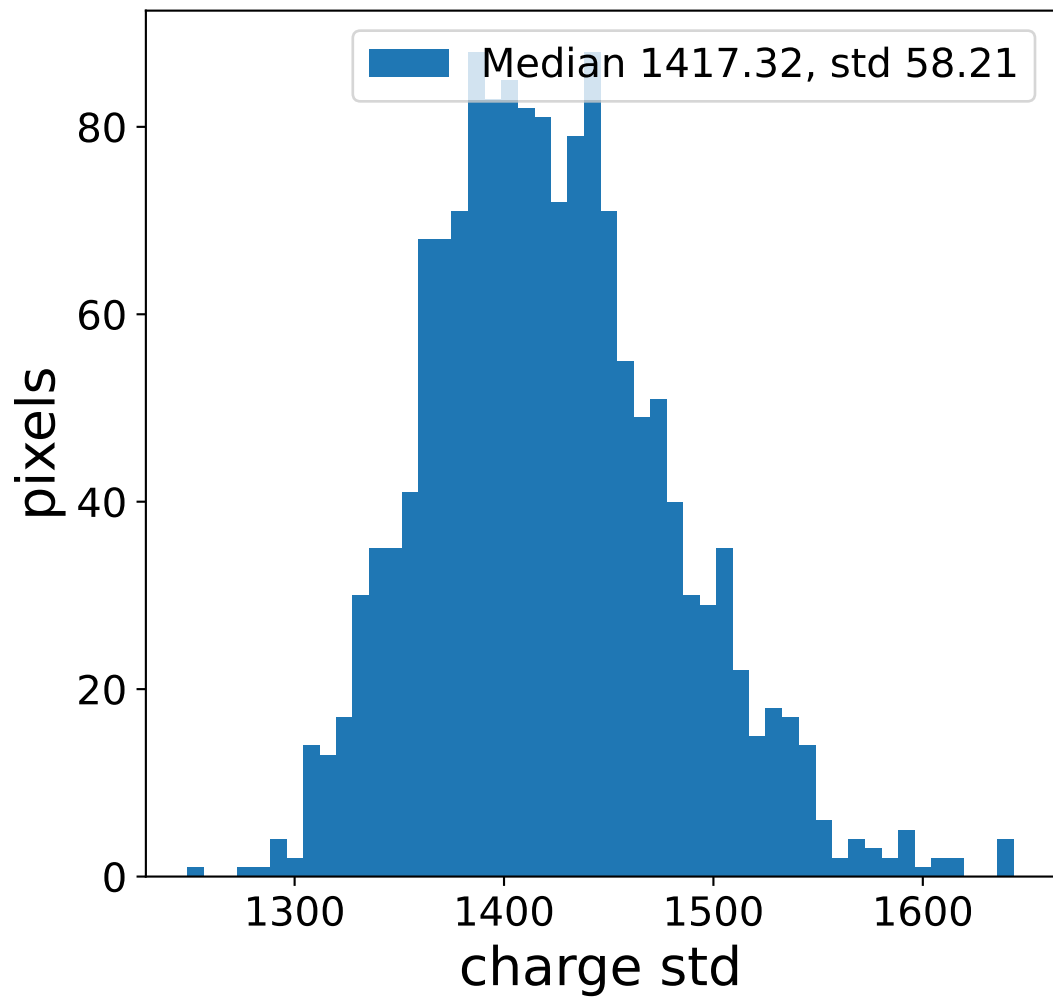

Run 13745

Run 13745

Run 13745 channel: HG

FF sample of 10000 events

pedestal sample of 10000 events

flat-fielded gain [ADC/pe]

Run 13745 channel: LG

FF sample of 10000 events

pedestal sample of 10000 events

flat-fielded gain [ADC/pe]