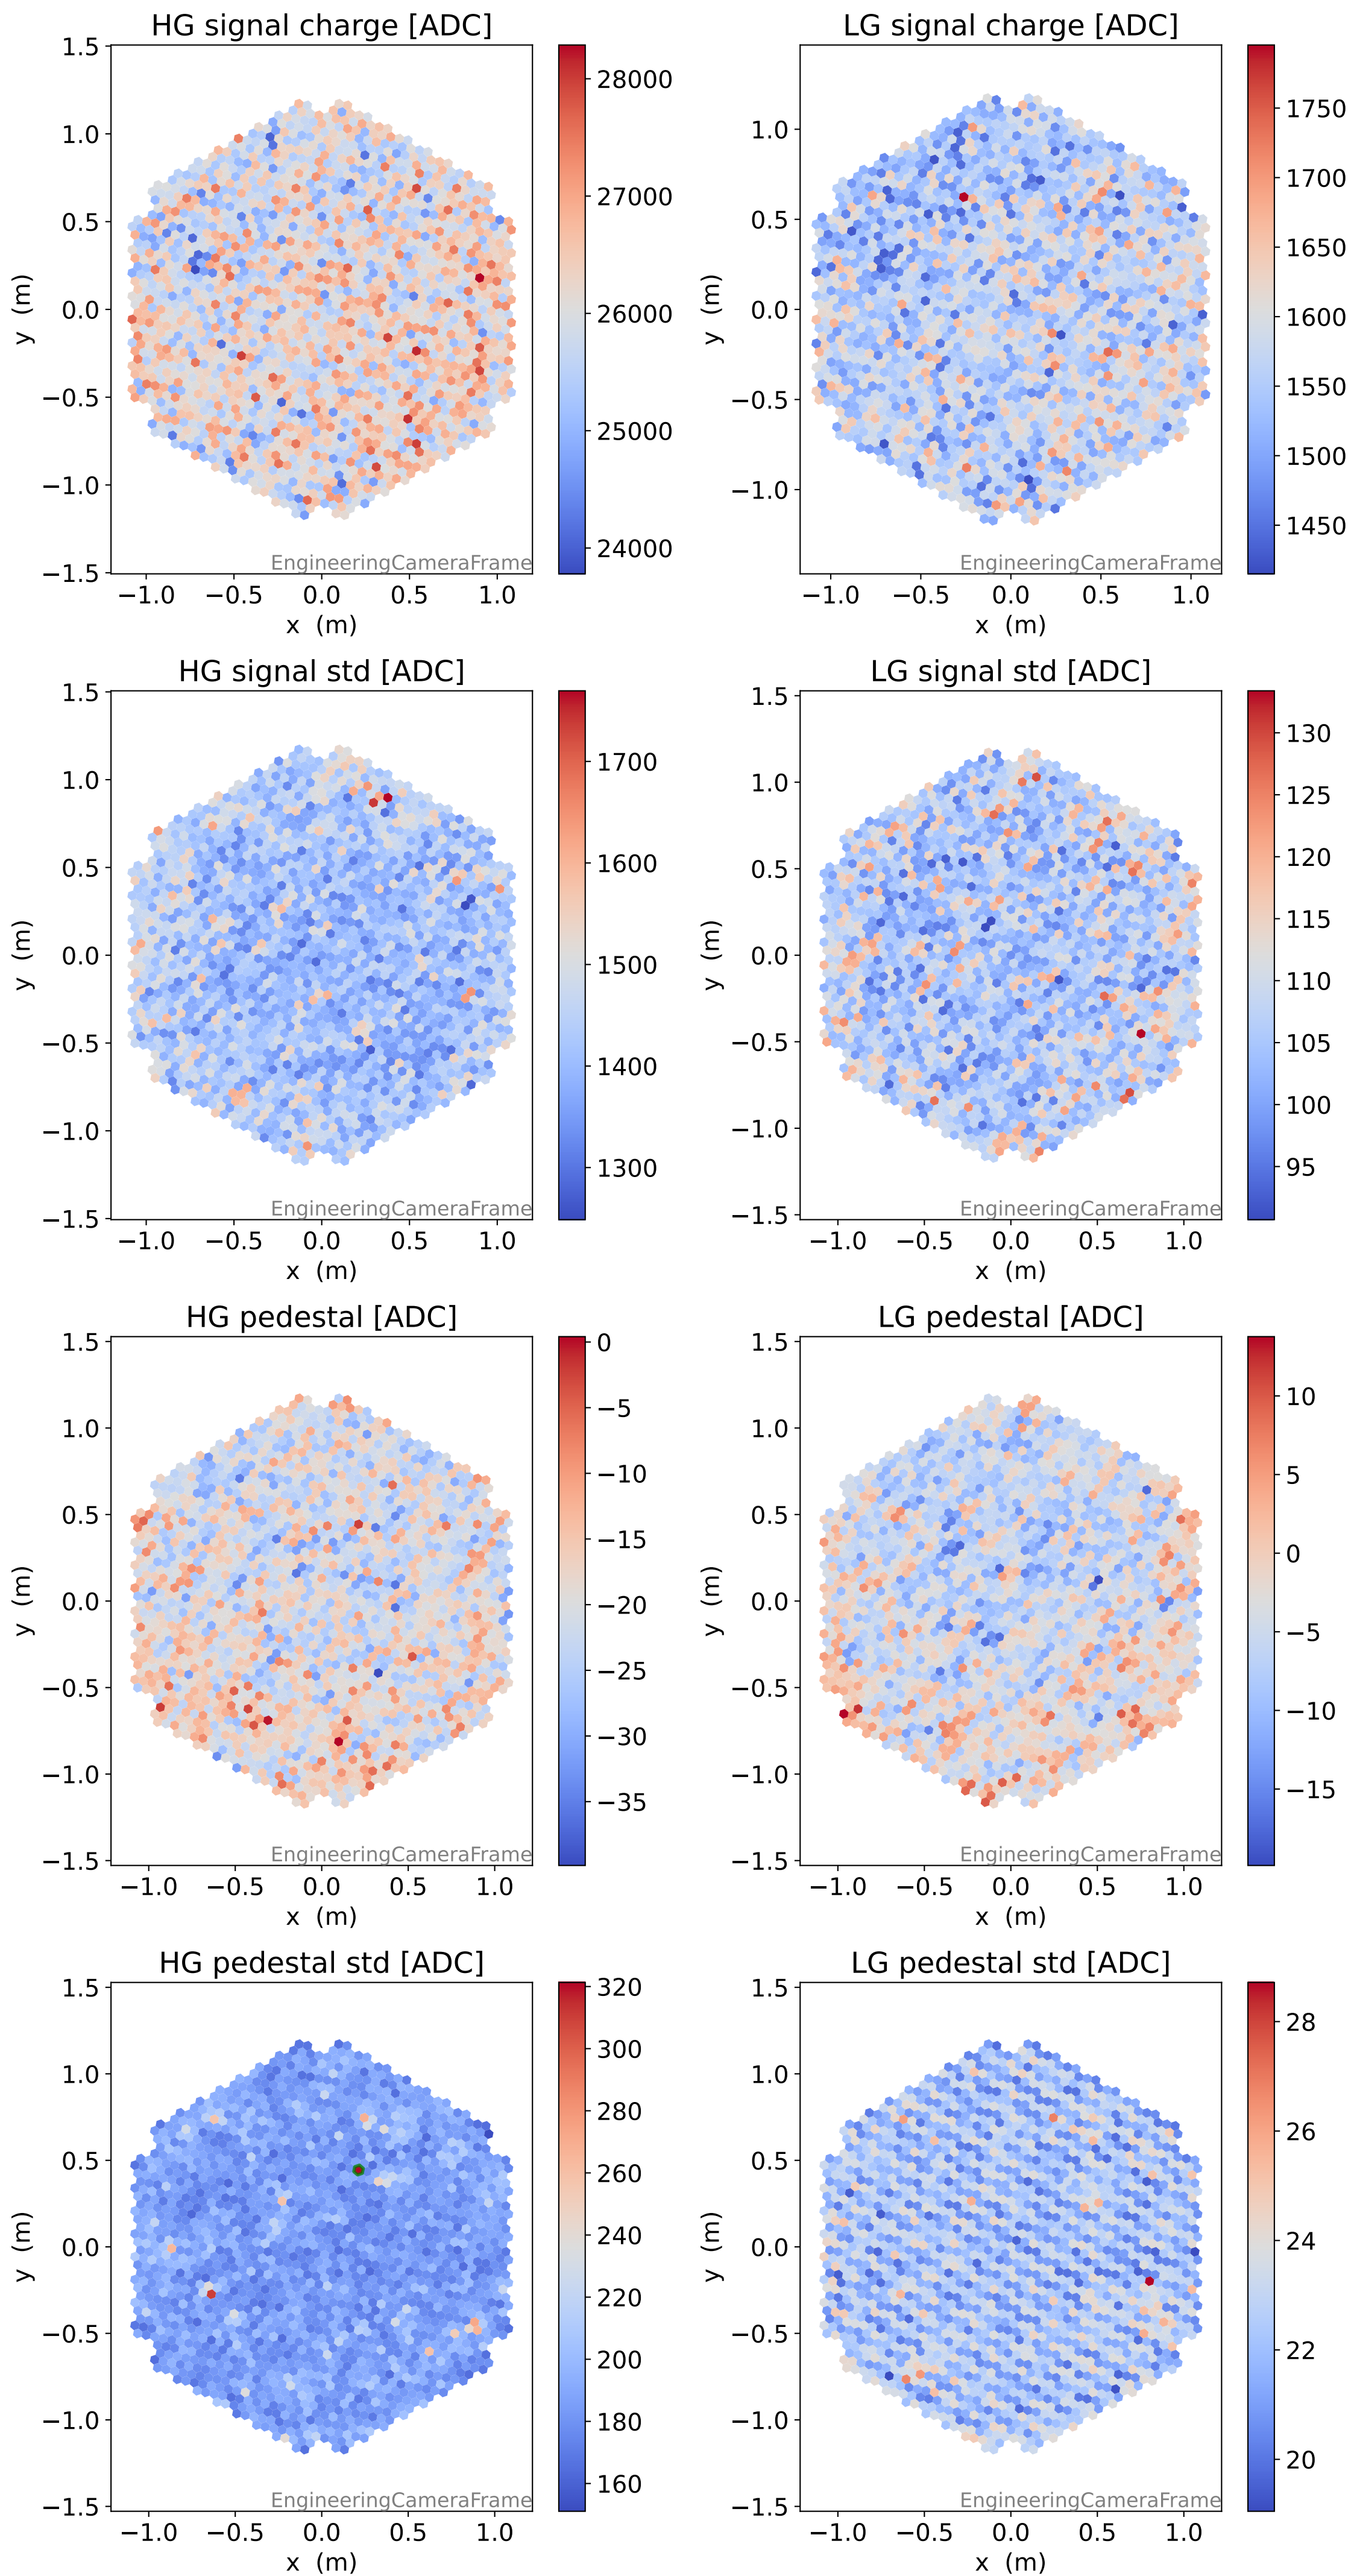

Run 13745

Run 13745

Run 13745 channel: HG

FF sample of 10000 events

pedestal sample of 10000 events

flat-fielded gain [ADC/pe]

Run 13745 channel: LG

FF sample of 10000 events

pedestal sample of 10000 events

flat-fielded gain [ADC/pe]