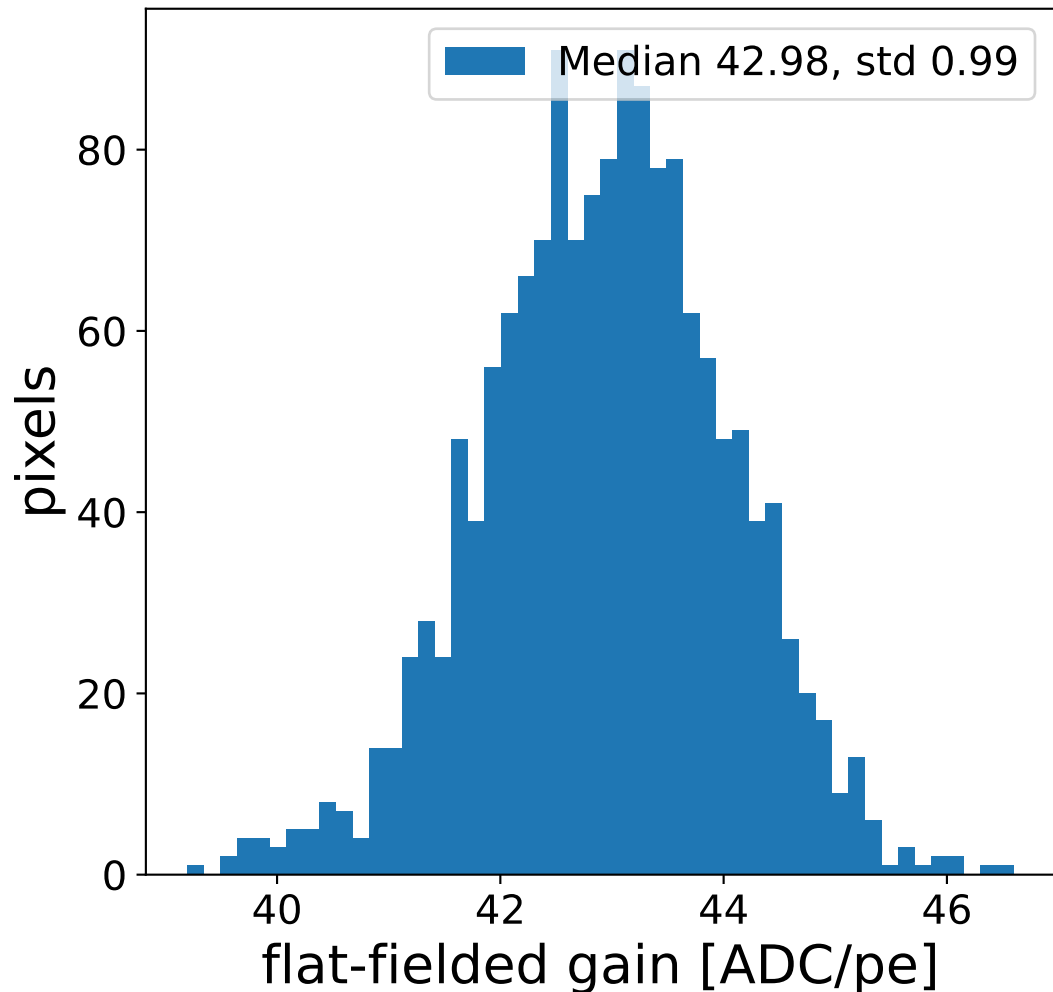

Run 13745

Run 13745

Run 13745 channel: HG

FF sample of 10000 events

pedestal sample of 10000 events

flat-fielded gain [ADC/pe]

Run 13745 channel: LG

FF sample of 10000 events

pedestal sample of 10000 events

flat-fielded gain [ADC/pe]