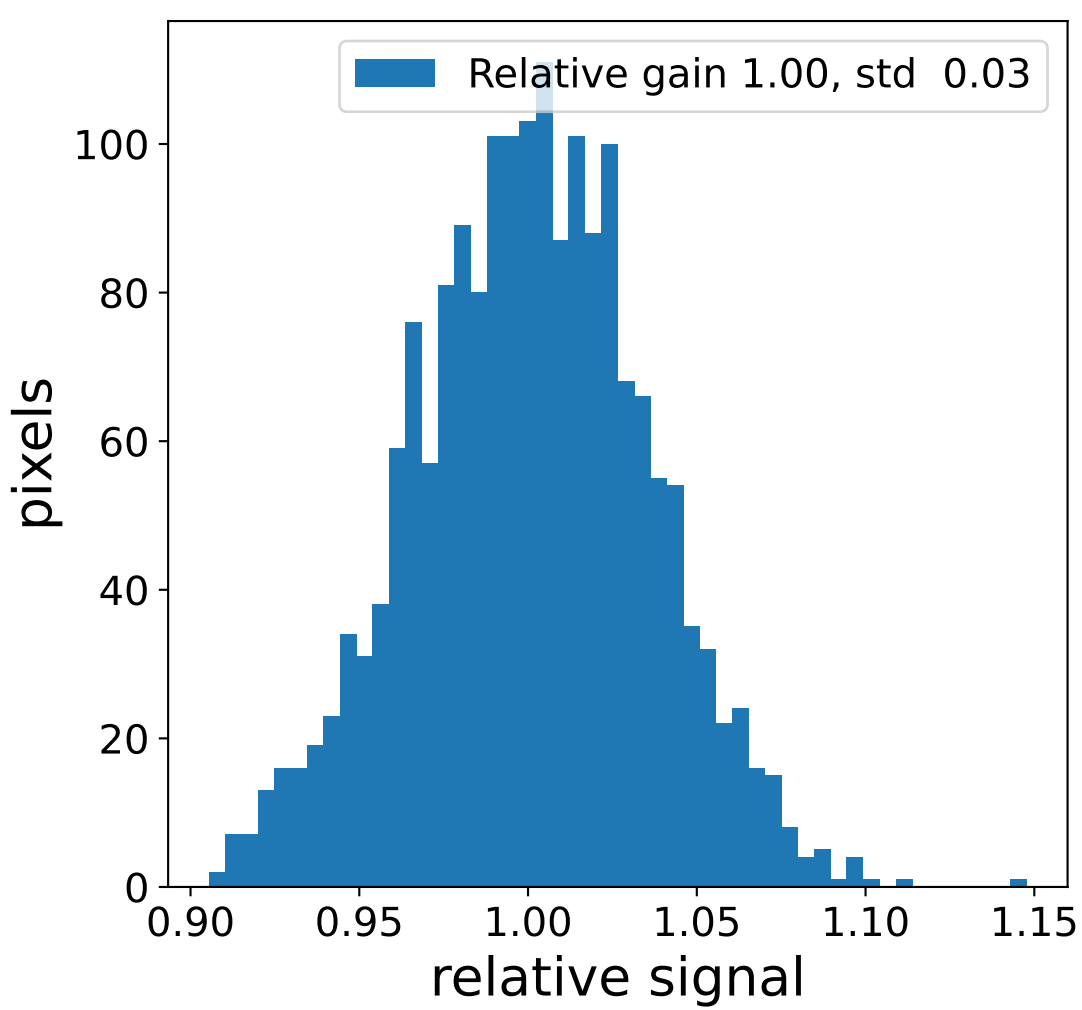

Run 13745

Run 13745

Run 13745 channel: HG

FF sample of 10000 events

pedestal sample of 10000 events

flat-fielded gain [ADC/pe]

Run 13745 channel: LG

FF sample of 10000 events

pedestal sample of 10000 events

flat-fielded gain [ADC/pe]