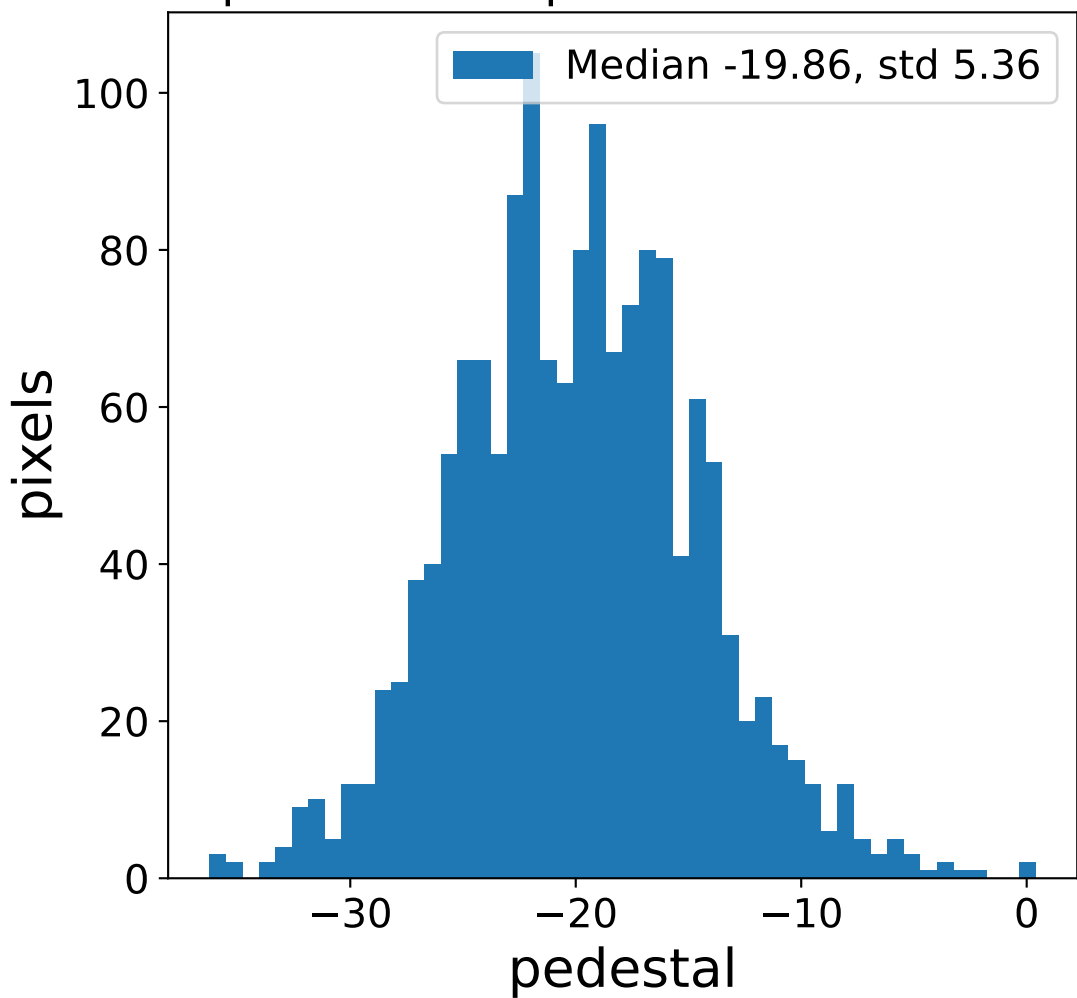

Run 13745

Run 13745

Run 13745 channel: HG

FF sample of 10000 events

pedestal sample of 10000 events

flat-fielded gain [ADC/pe]

Run 13745 channel: LG

FF sample of 10000 events

pedestal sample of 10000 events

flat-fielded gain [ADC/pe]