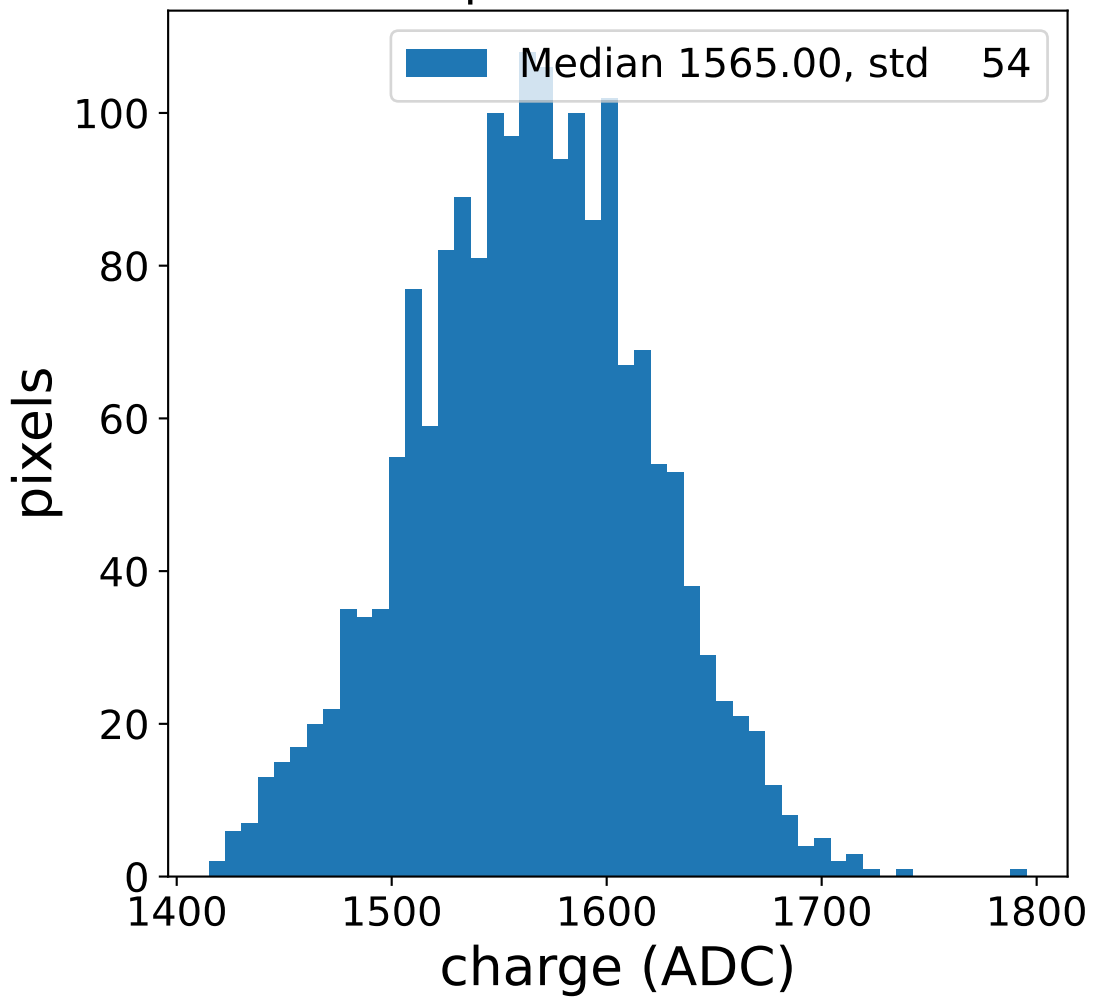

Run 13745

Run 13745

Run 13745 channel: HG

FF sample of 10000 events

pedestal sample of 10000 events

flat-fielded gain [ADC/pe]

Run 13745 channel: LG

FF sample of 10000 events

pedestal sample of 10000 events

flat-fielded gain [ADC/pe]