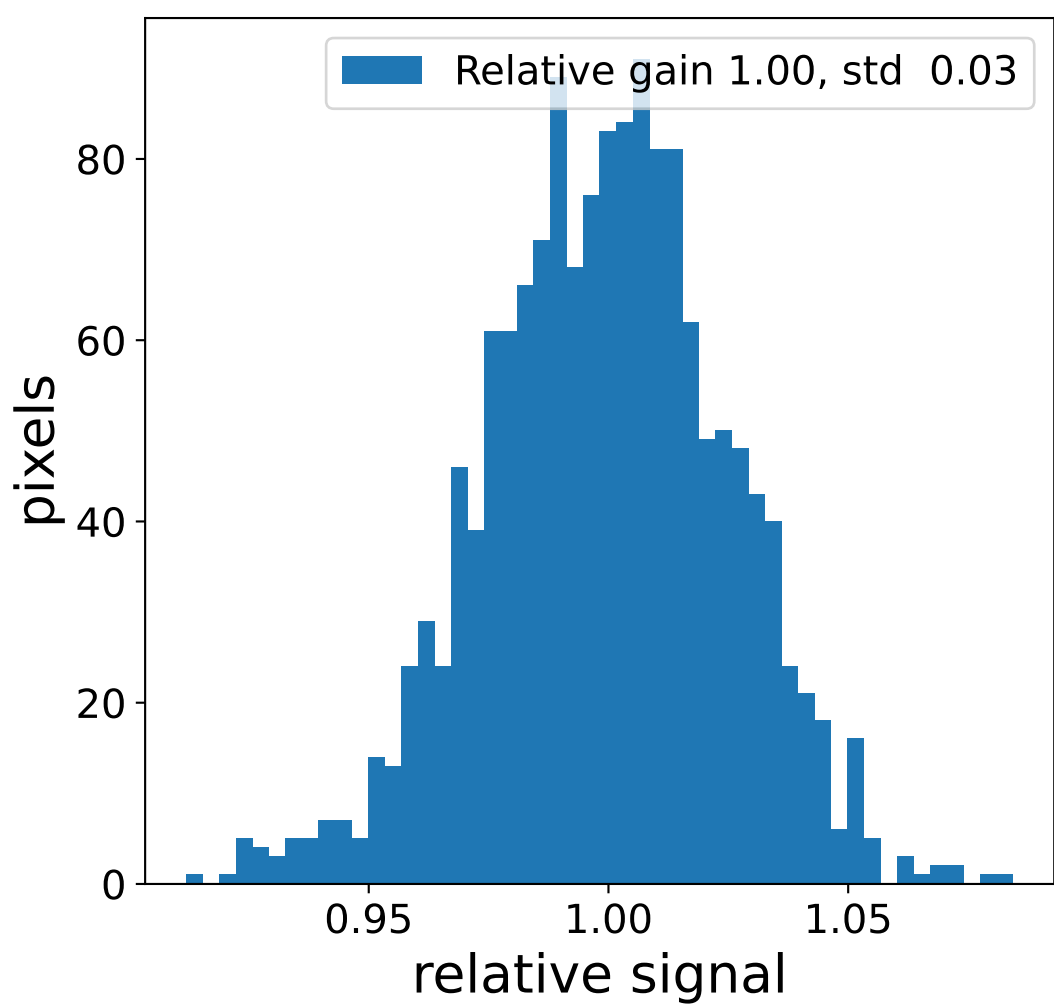

Run 13745

Run 13745

Run 13745 channel: HG

FF sample of 10000 events

pedestal sample of 10000 events

flat-fielded gain [ADC/pe]

Run 13745 channel: LG

FF sample of 10000 events

pedestal sample of 10000 events

flat-fielded gain [ADC/pe]