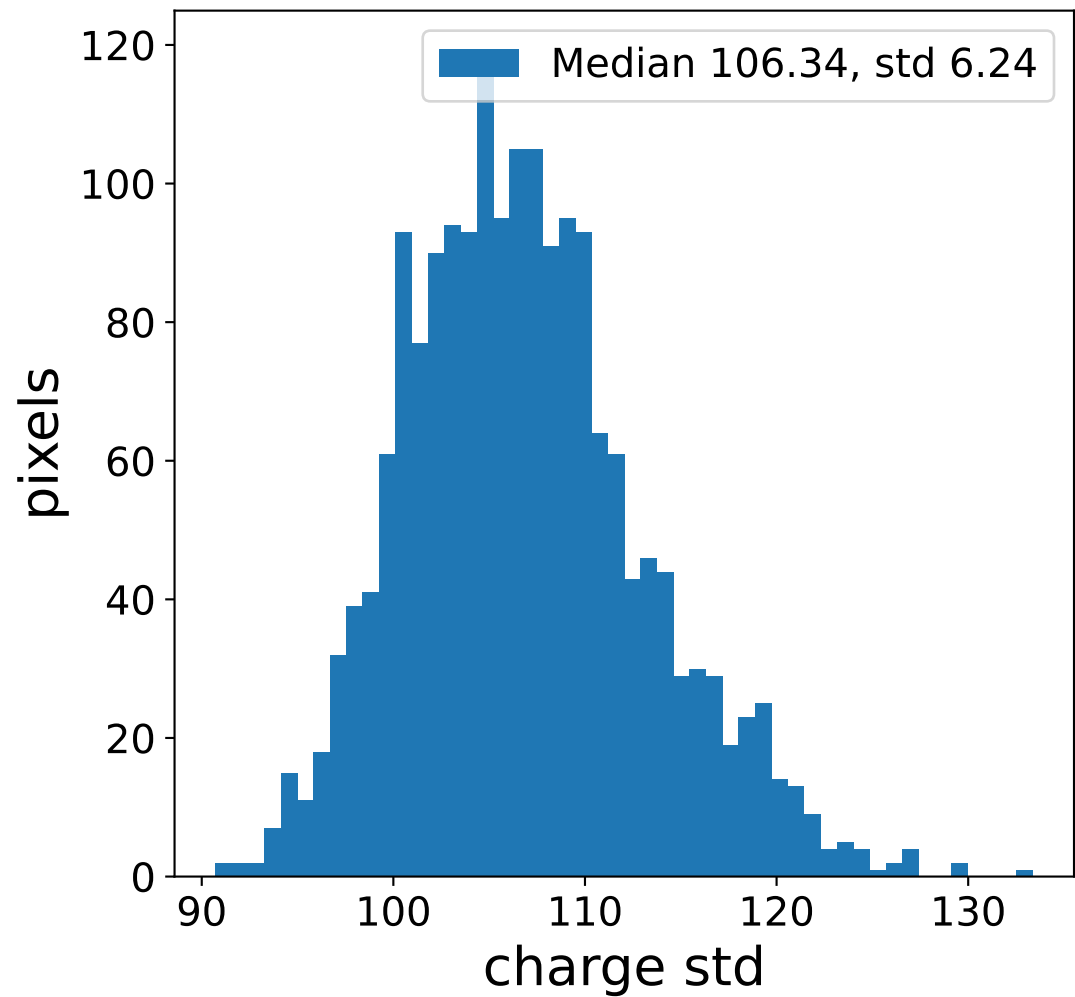

Run 13745

Run 13745

Run 13745 channel: HG

FF sample of 10000 events

pedestal sample of 10000 events

flat-fielded gain [ADC/pe]

Run 13745 channel: LG

FF sample of 10000 events

pedestal sample of 10000 events

flat-fielded gain [ADC/pe]