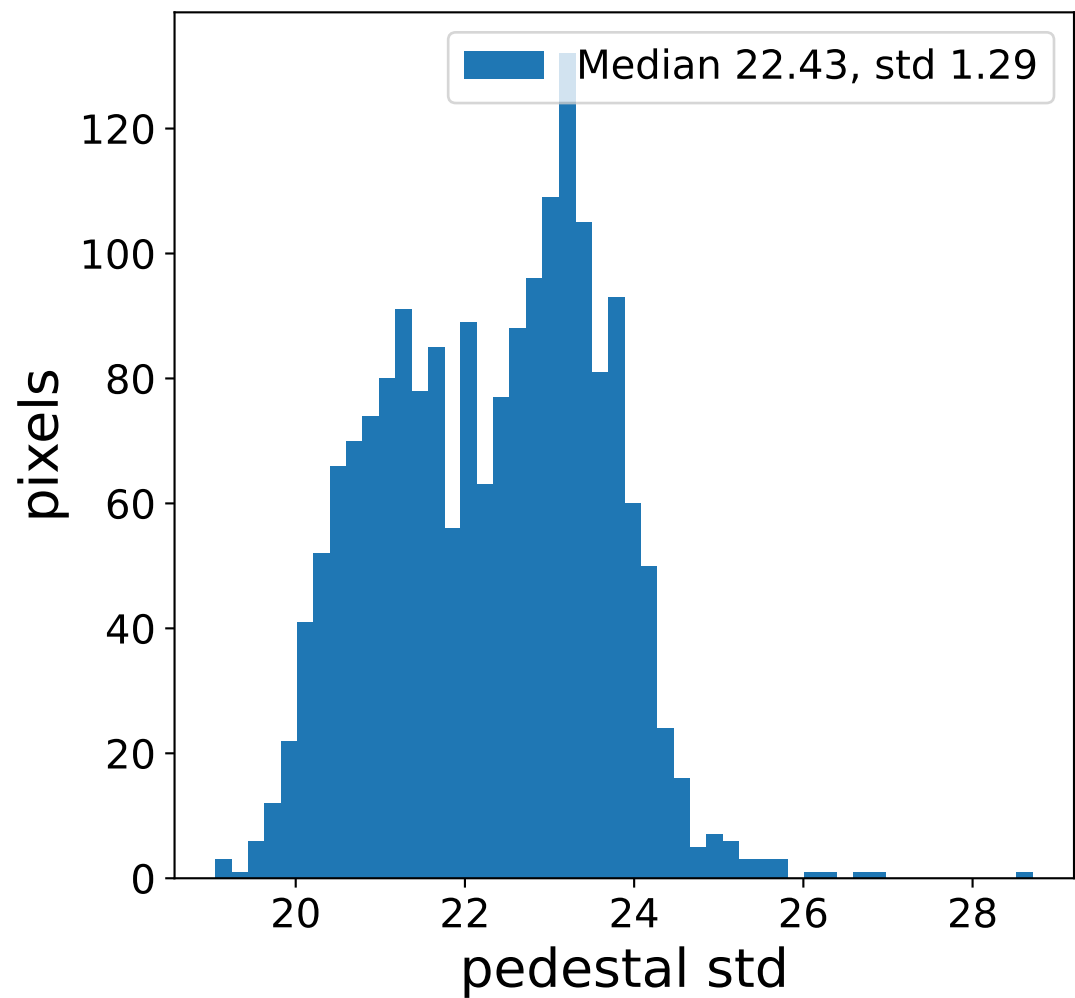

Run 13745

Run 13745

Run 13745 channel: HG

FF sample of 10000 events

pedestal sample of 10000 events

flat-fielded gain [ADC/pe]

Run 13745 channel: LG

FF sample of 10000 events

pedestal sample of 10000 events

flat-fielded gain [ADC/pe]