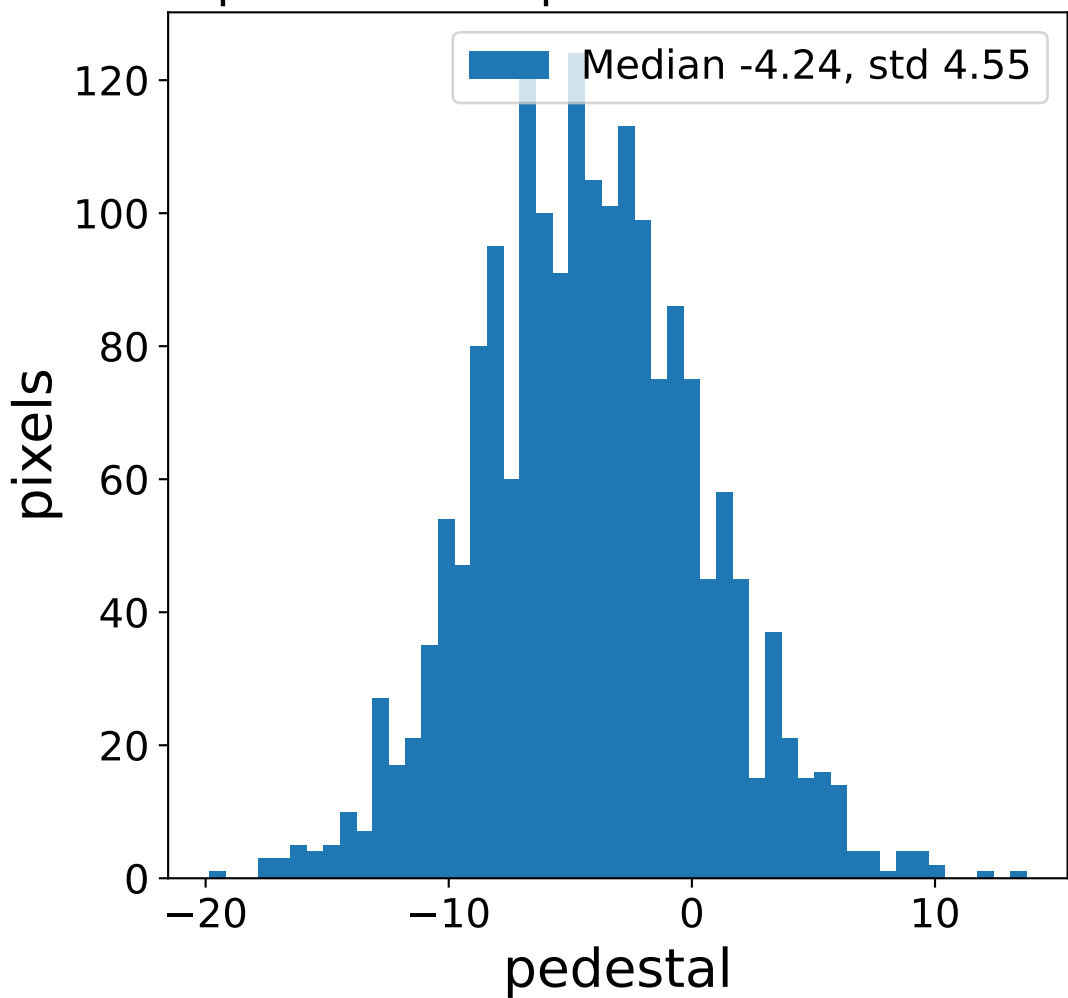

Run 13745

Run 13745

Run 13745 channel: HG

FF sample of 10000 events

pedestal sample of 10000 events

flat-fielded gain [ADC/pe]

Run 13745 channel: LG

FF sample of 10000 events

pedestal sample of 10000 events

flat-fielded gain [ADC/pe]