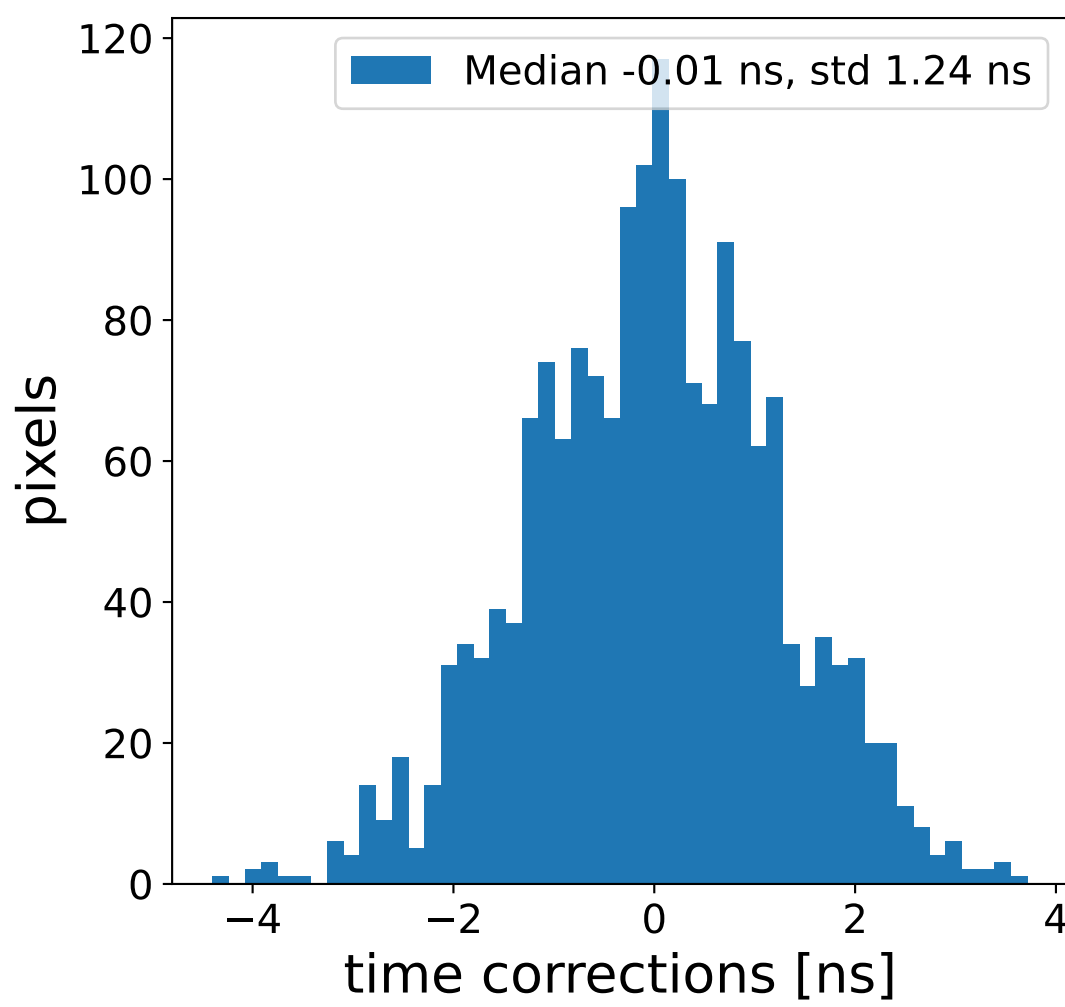

Run 13749

Run 13749

Run 13749 channel: HG

FF sample of 10000 events

pedestal sample of 10000 events

flat-fielded gain [ADC/pe]

Run 13749 channel: LG

FF sample of 10000 events

pedestal sample of 10000 events

flat-fielded gain [ADC/pe]