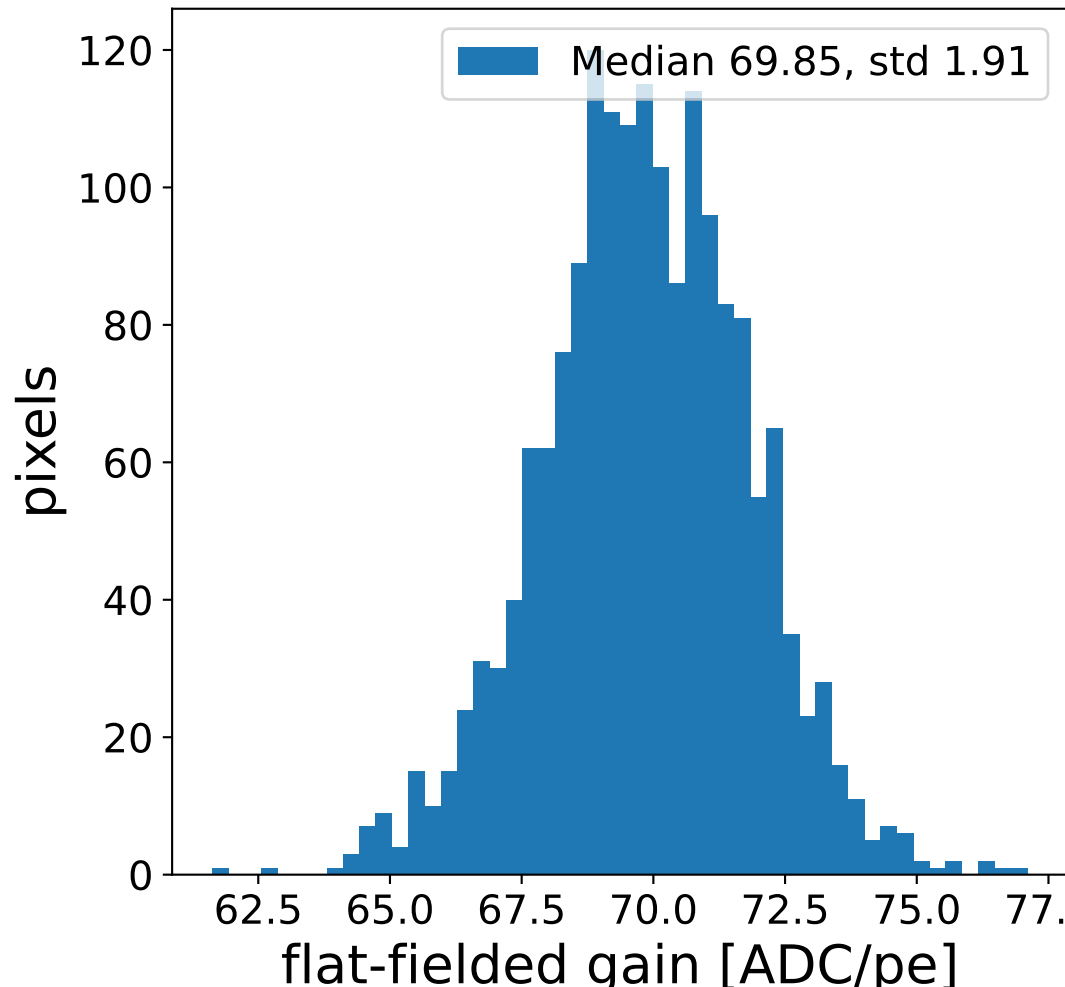

Run 13749

Run 13749

Run 13749 channel: HG

FF sample of 10000 events

pedestal sample of 10000 events

flat-fielded gain [ADC/pe]

Run 13749 channel: LG

FF sample of 10000 events

pedestal sample of 10000 events

flat-fielded gain [ADC/pe]