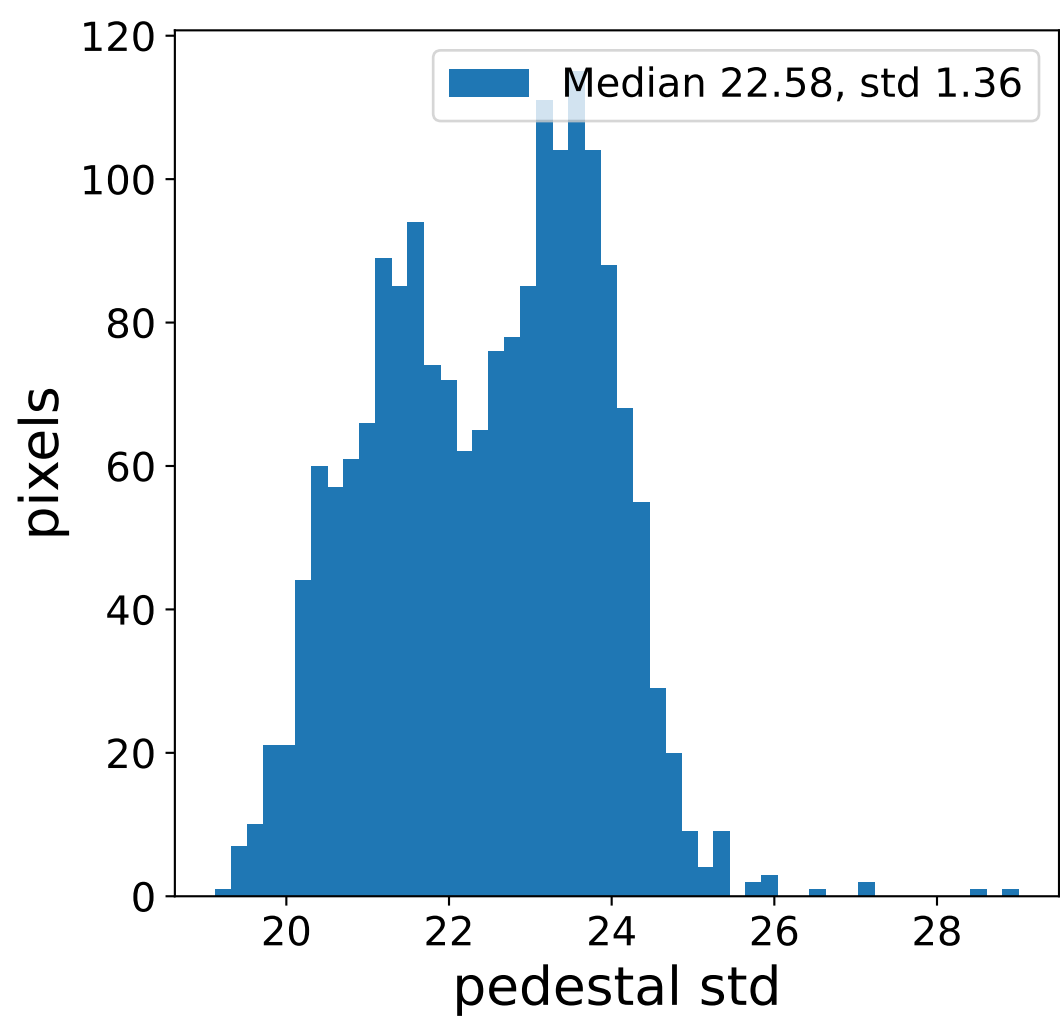

Run 13749

Run 13749

Run 13749 channel: HG

FF sample of 10000 events

pedestal sample of 10000 events

flat-fielded gain [ADC/pe]

Run 13749 channel: LG

FF sample of 10000 events

pedestal sample of 10000 events

flat-fielded gain [ADC/pe]