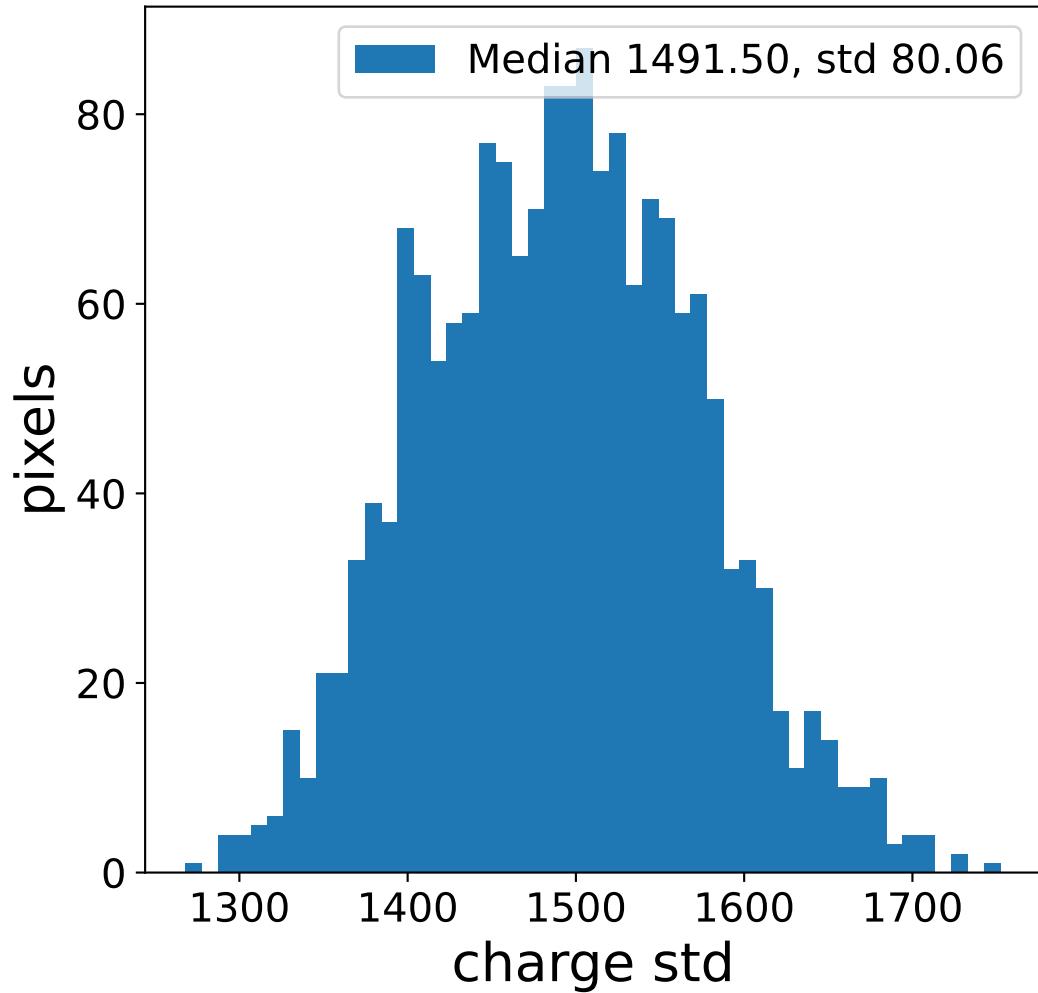

Run 13749

Run 13749

Run 13749 channel: HG

FF sample of 10000 events

pedestal sample of 10000 events

flat-fielded gain [ADC/pe]

Run 13749 channel: LG

FF sample of 10000 events

pedestal sample of 10000 events

flat-fielded gain [ADC/pe]