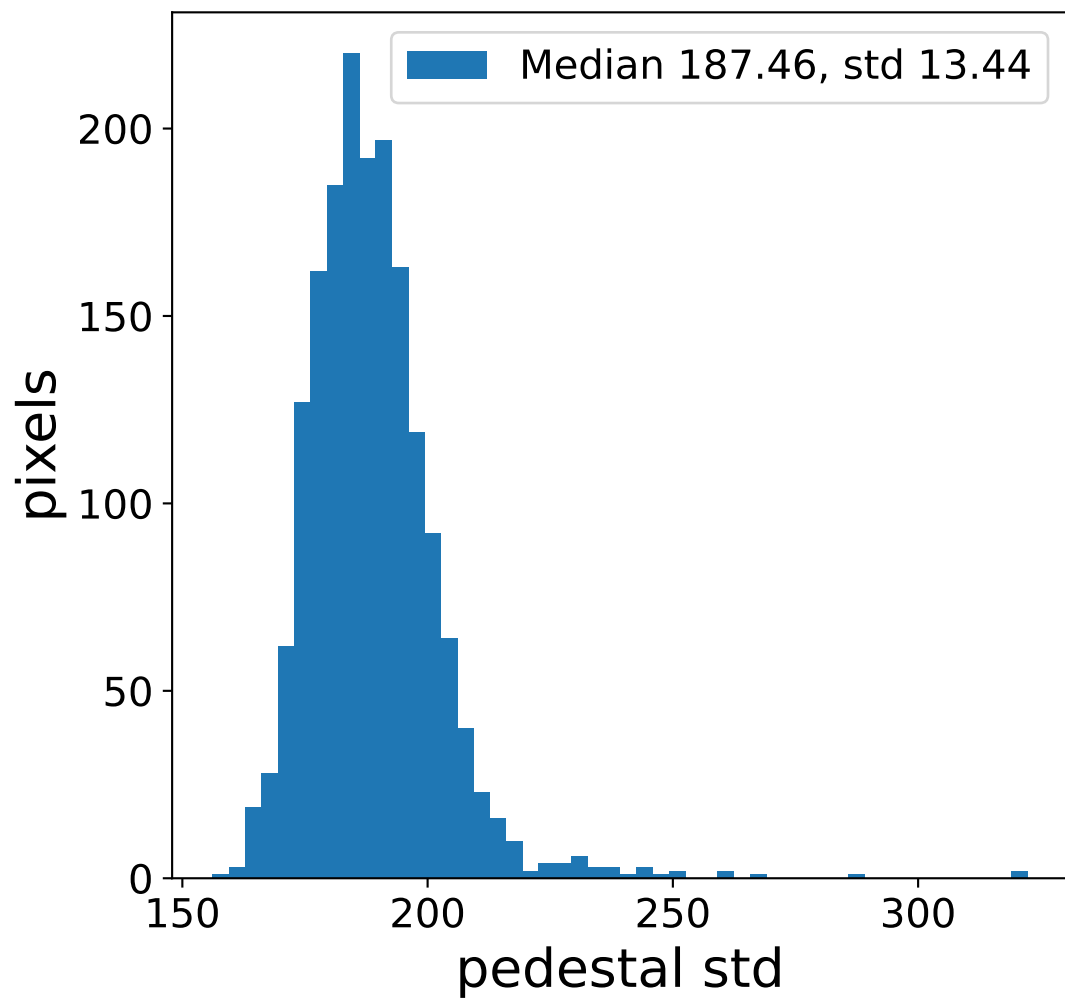

Run 13749

Run 13749

Run 13749 channel: HG

FF sample of 10000 events

pedestal sample of 10000 events

flat-fielded gain [ADC/pe]

Run 13749 channel: LG

FF sample of 10000 events

pedestal sample of 10000 events

flat-fielded gain [ADC/pe]