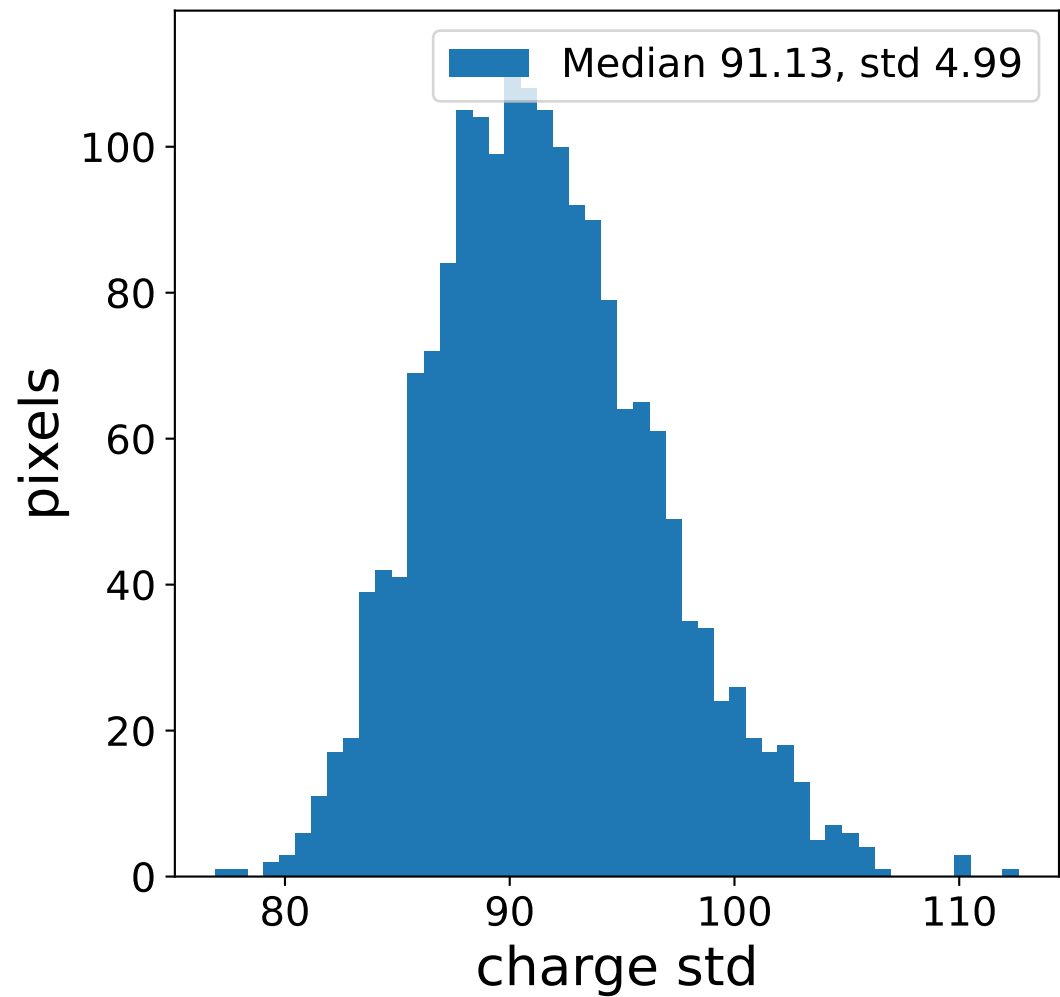

Run 13749

Run 13749

Run 13749 channel: HG

FF sample of 10000 events

pedestal sample of 10000 events

flat-fielded gain [ADC/pe]

Run 13749 channel: LG

FF sample of 10000 events

pedestal sample of 10000 events

flat-fielded gain [ADC/pe]