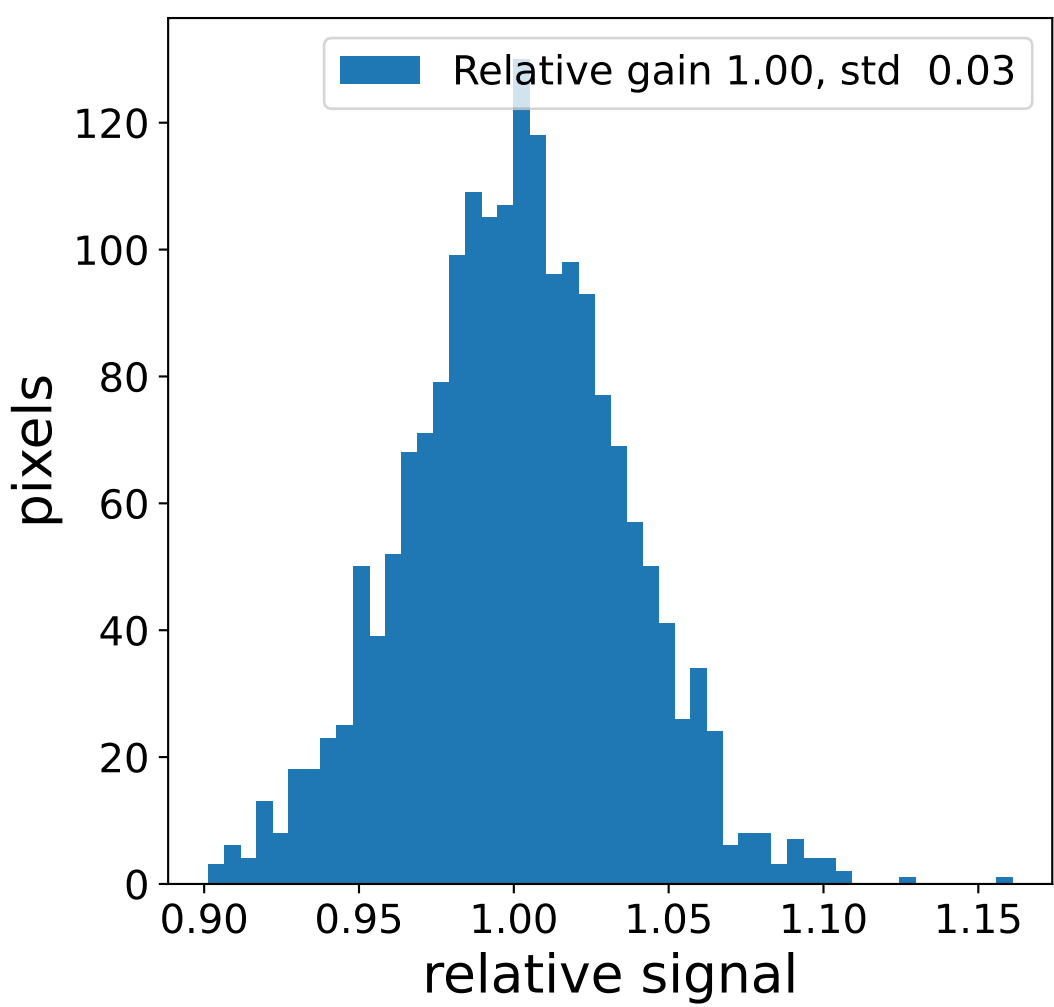

Run 13749

Run 13749

Run 13749 channel: HG

FF sample of 10000 events

pedestal sample of 10000 events

flat-fielded gain [ADC/pe]

Run 13749 channel: LG

FF sample of 10000 events

pedestal sample of 10000 events

flat-fielded gain [ADC/pe]