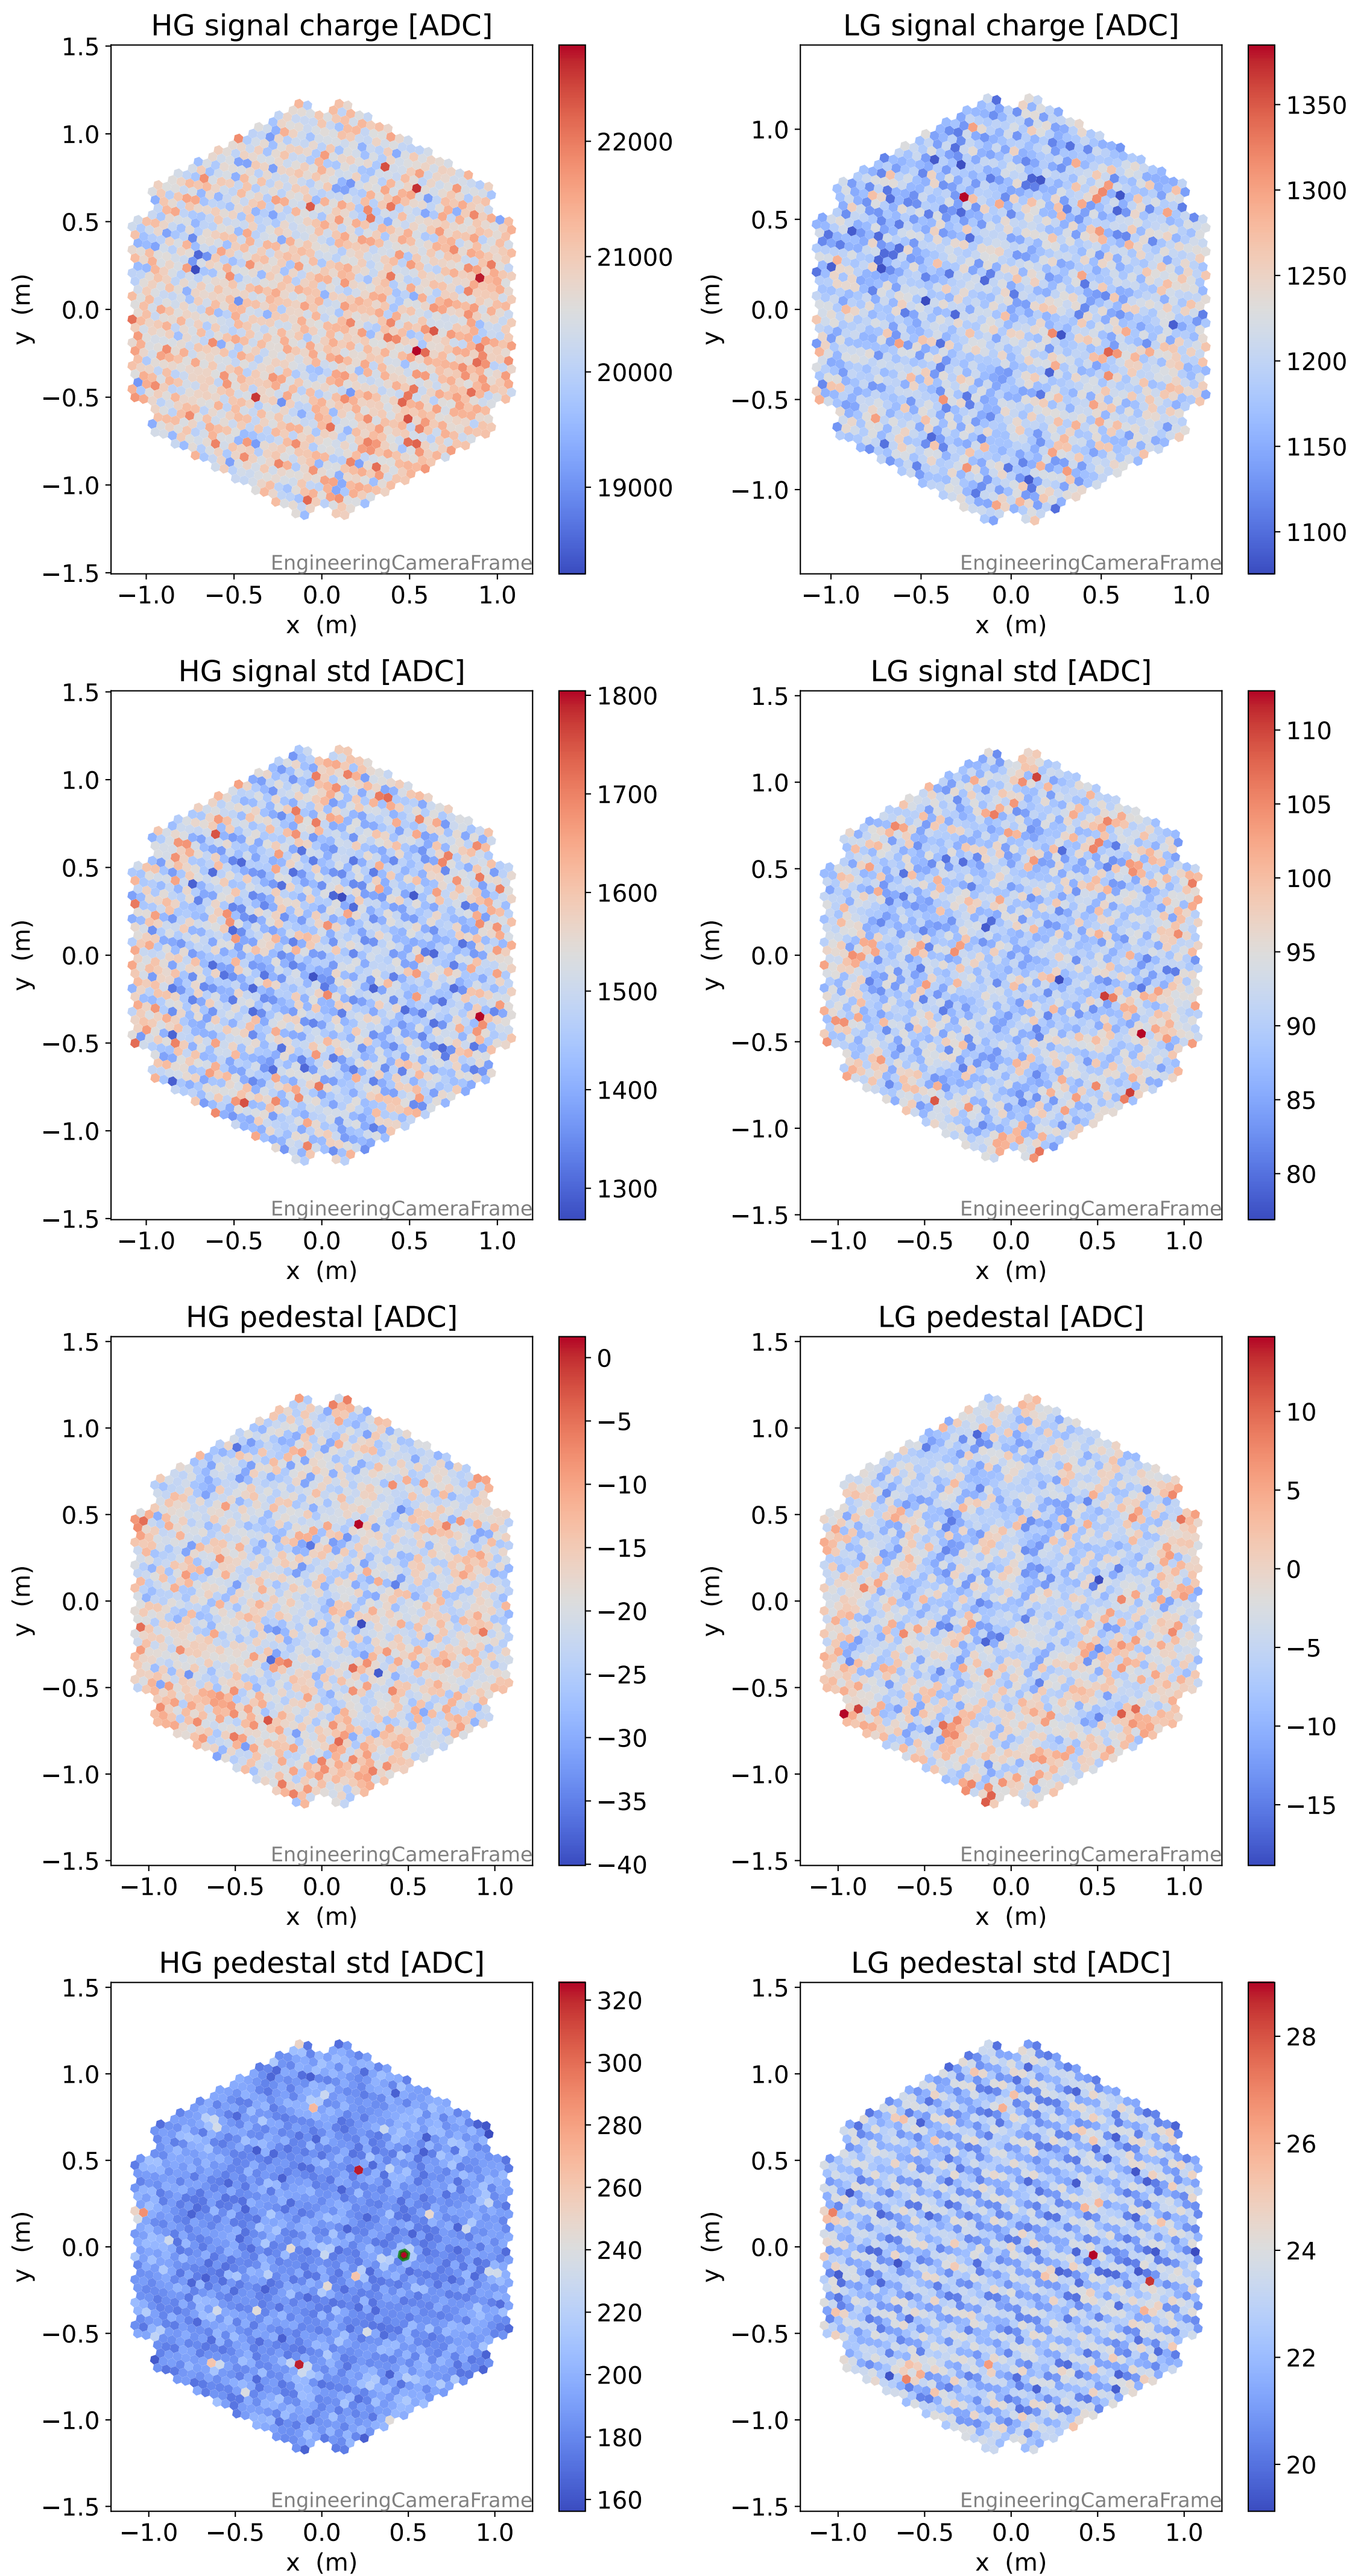

Run 13749

Run 13749

Run 13749 channel: HG

FF sample of 10000 events

pedestal sample of 10000 events

flat-fielded gain [ADC/pe]

Run 13749 channel: LG

FF sample of 10000 events

pedestal sample of 10000 events

flat-fielded gain [ADC/pe]