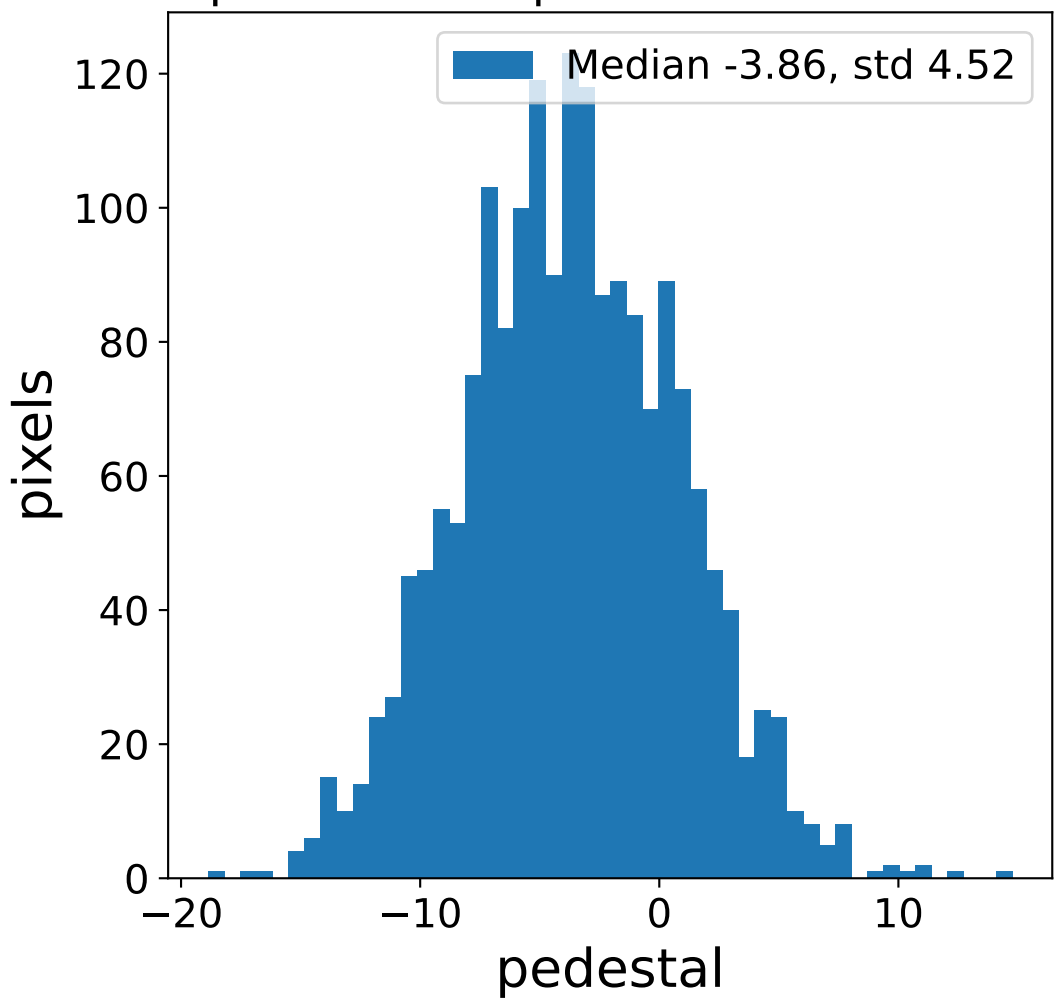

Run 13749

Run 13749

Run 13749 channel: HG

FF sample of 10000 events

pedestal sample of 10000 events

flat-fielded gain [ADC/pe]

Run 13749 channel: LG

FF sample of 10000 events

pedestal sample of 10000 events

flat-fielded gain [ADC/pe]