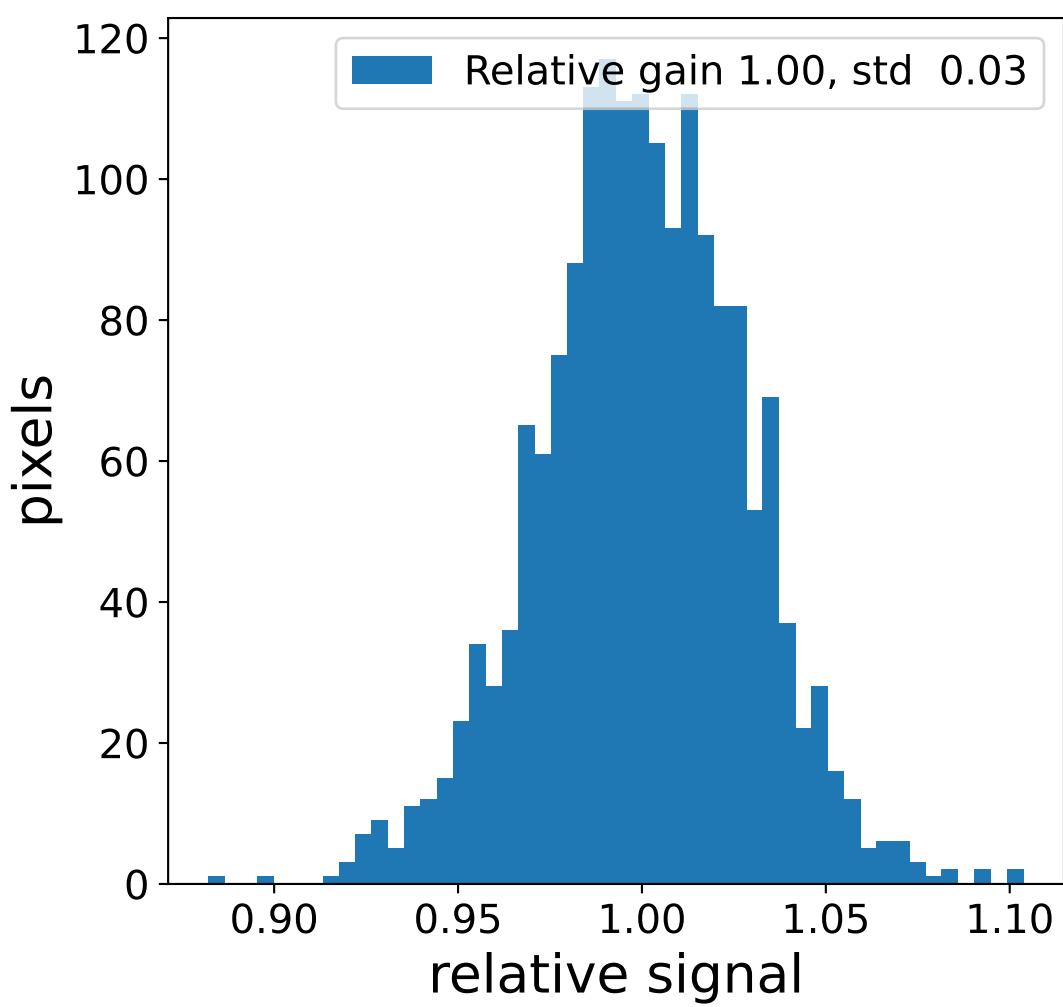

Run 13749

Run 13749

Run 13749 channel: HG

FF sample of 10000 events

pedestal sample of 10000 events

flat-fielded gain [ADC/pe]

Run 13749 channel: LG

FF sample of 10000 events

pedestal sample of 10000 events

flat-fielded gain [ADC/pe]