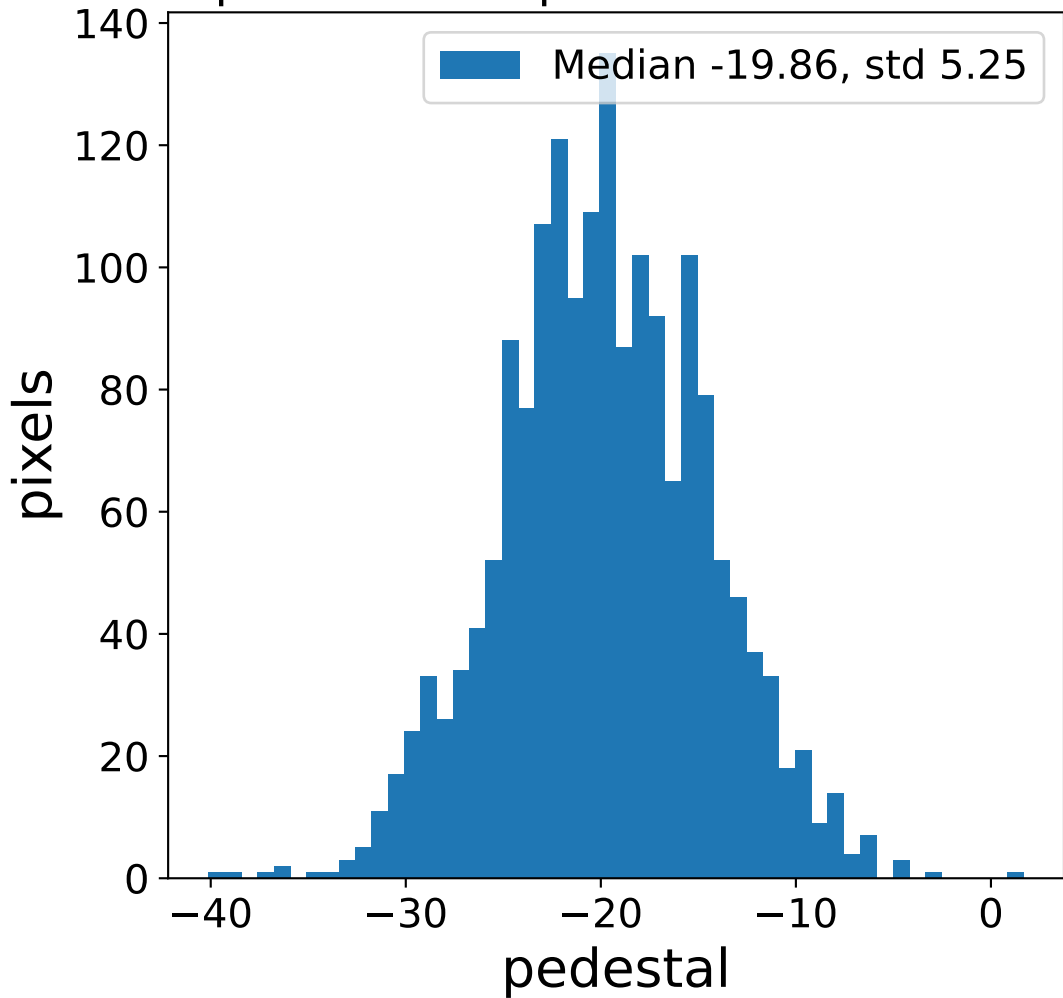

Run 13749

Run 13749

Run 13749 channel: HG

FF sample of 10000 events

pedestal sample of 10000 events

flat-fielded gain [ADC/pe]

Run 13749 channel: LG

FF sample of 10000 events

pedestal sample of 10000 events

flat-fielded gain [ADC/pe]