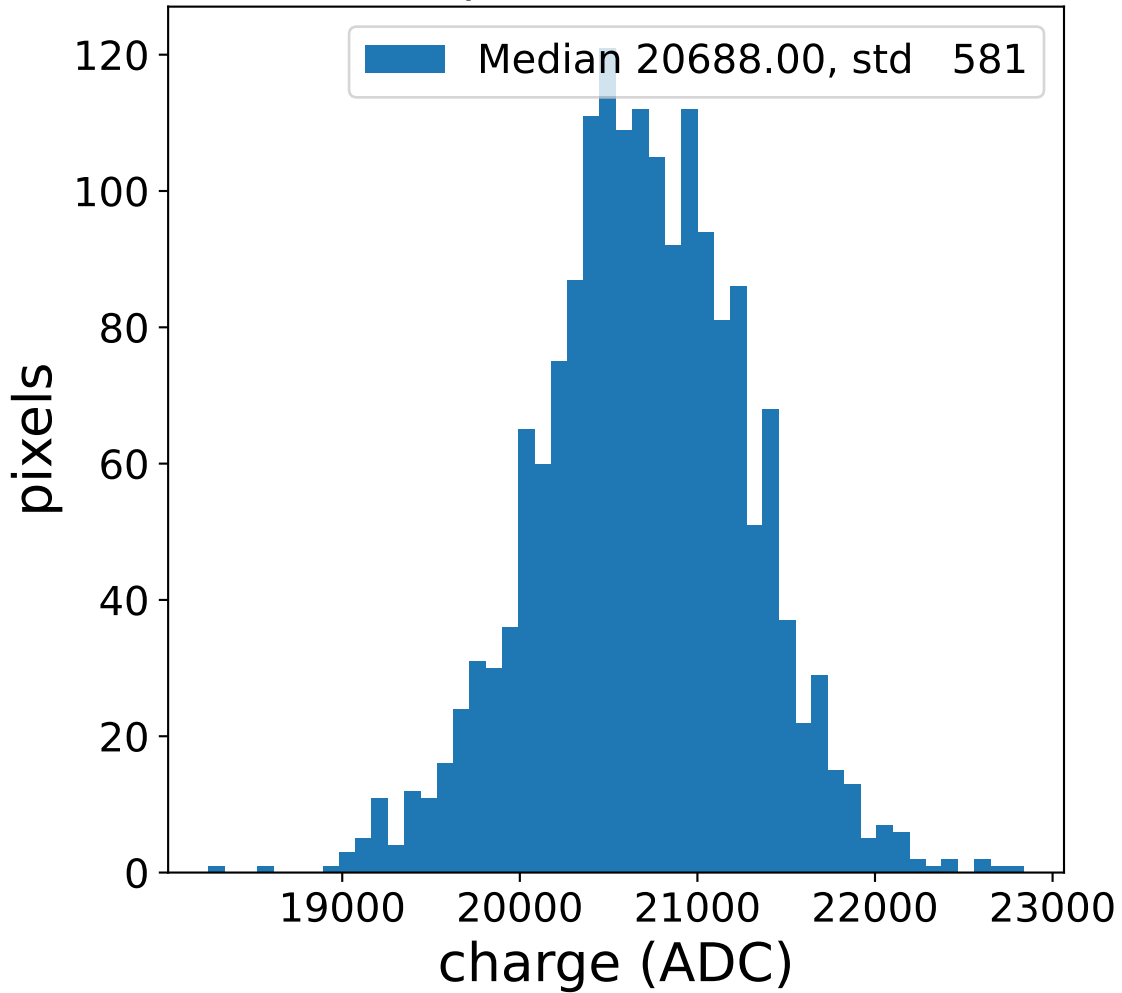

Run 13749

Run 13749

Run 13749 channel: HG

FF sample of 10000 events

pedestal sample of 10000 events

flat-fielded gain [ADC/pe]

Run 13749 channel: LG

FF sample of 10000 events

pedestal sample of 10000 events

flat-fielded gain [ADC/pe]