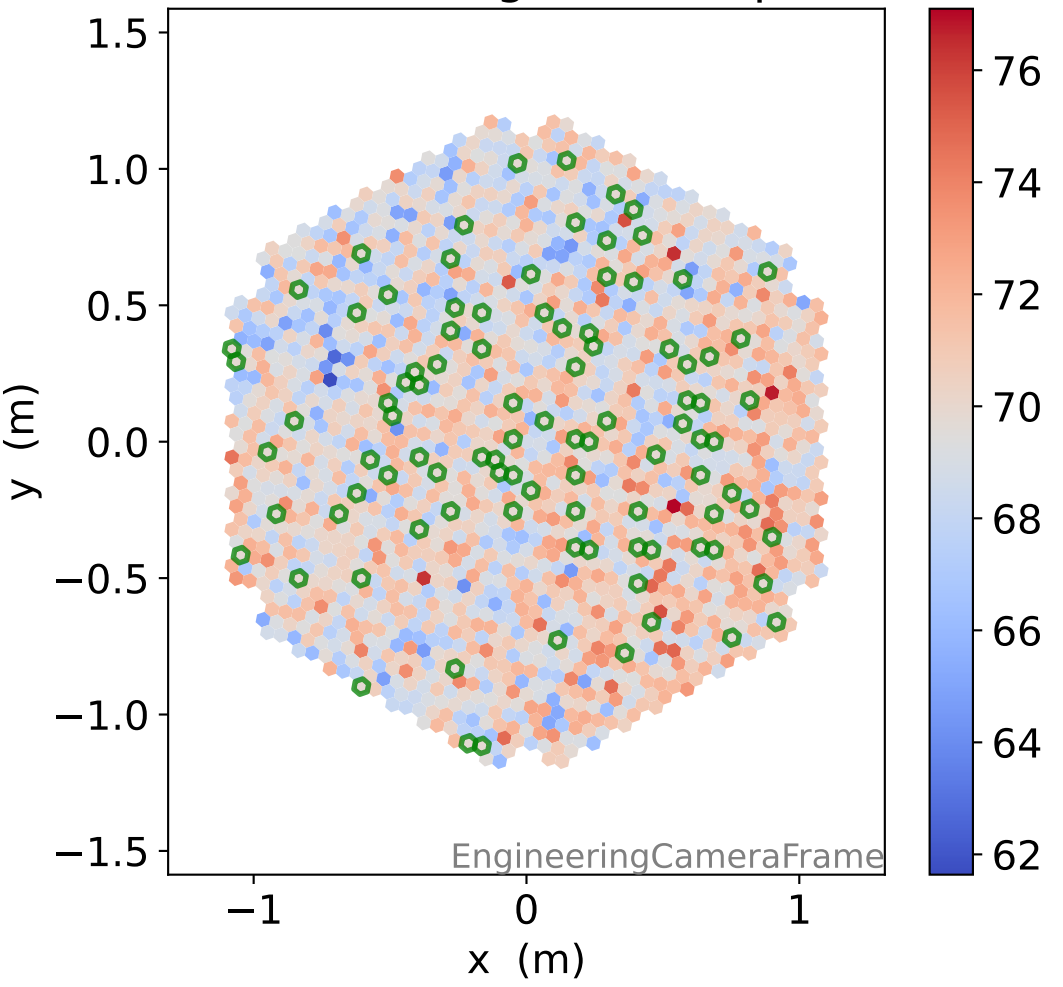

Run 13749

Run 13749

Run 13749 channel: HG

FF sample of 10000 events

pedestal sample of 10000 events

flat-fielded gain [ADC/pe]

Run 13749 channel: LG

FF sample of 10000 events

pedestal sample of 10000 events

flat-fielded gain [ADC/pe]