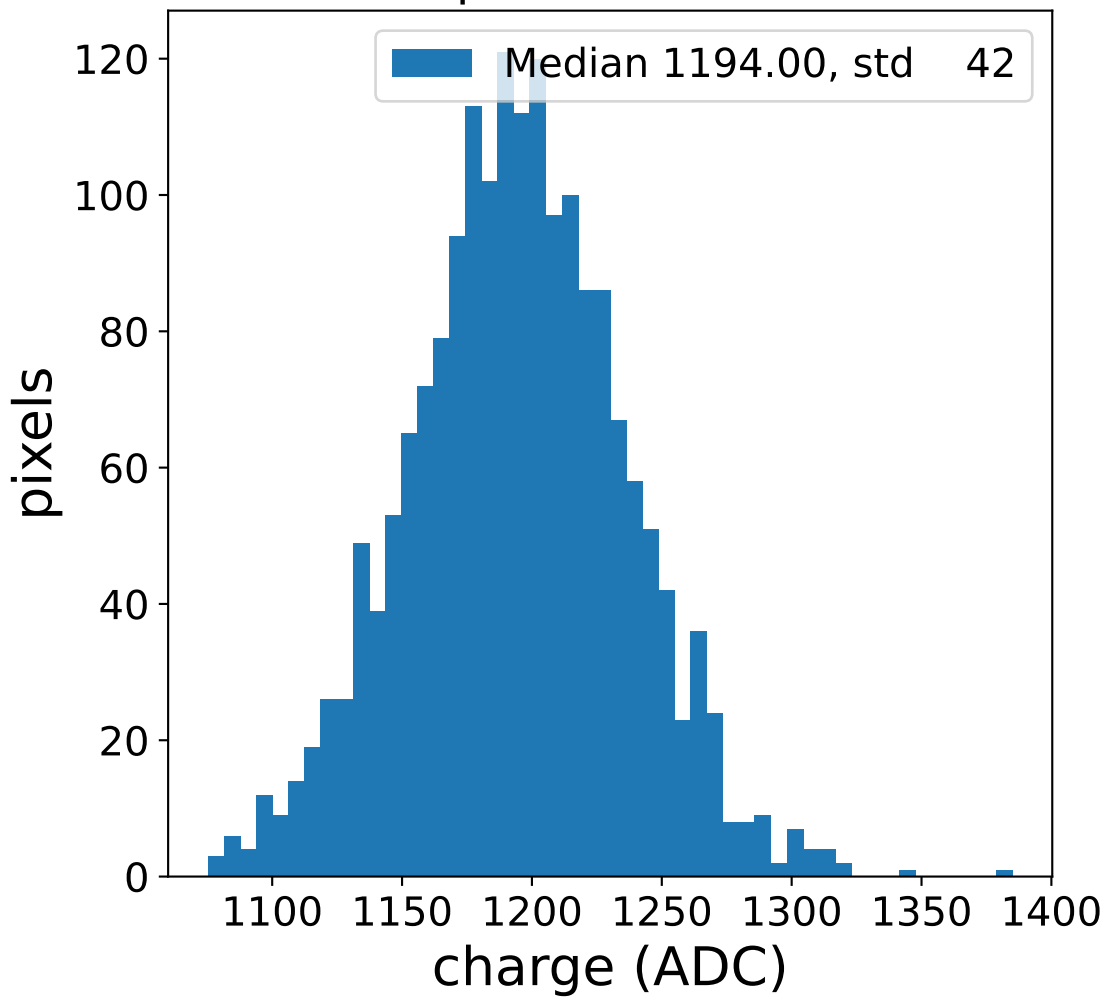

Run 13749

Run 13749

Run 13749 channel: HG

FF sample of 10000 events

pedestal sample of 10000 events

flat-fielded gain [ADC/pe]

Run 13749 channel: LG

FF sample of 10000 events

pedestal sample of 10000 events

flat-fielded gain [ADC/pe]