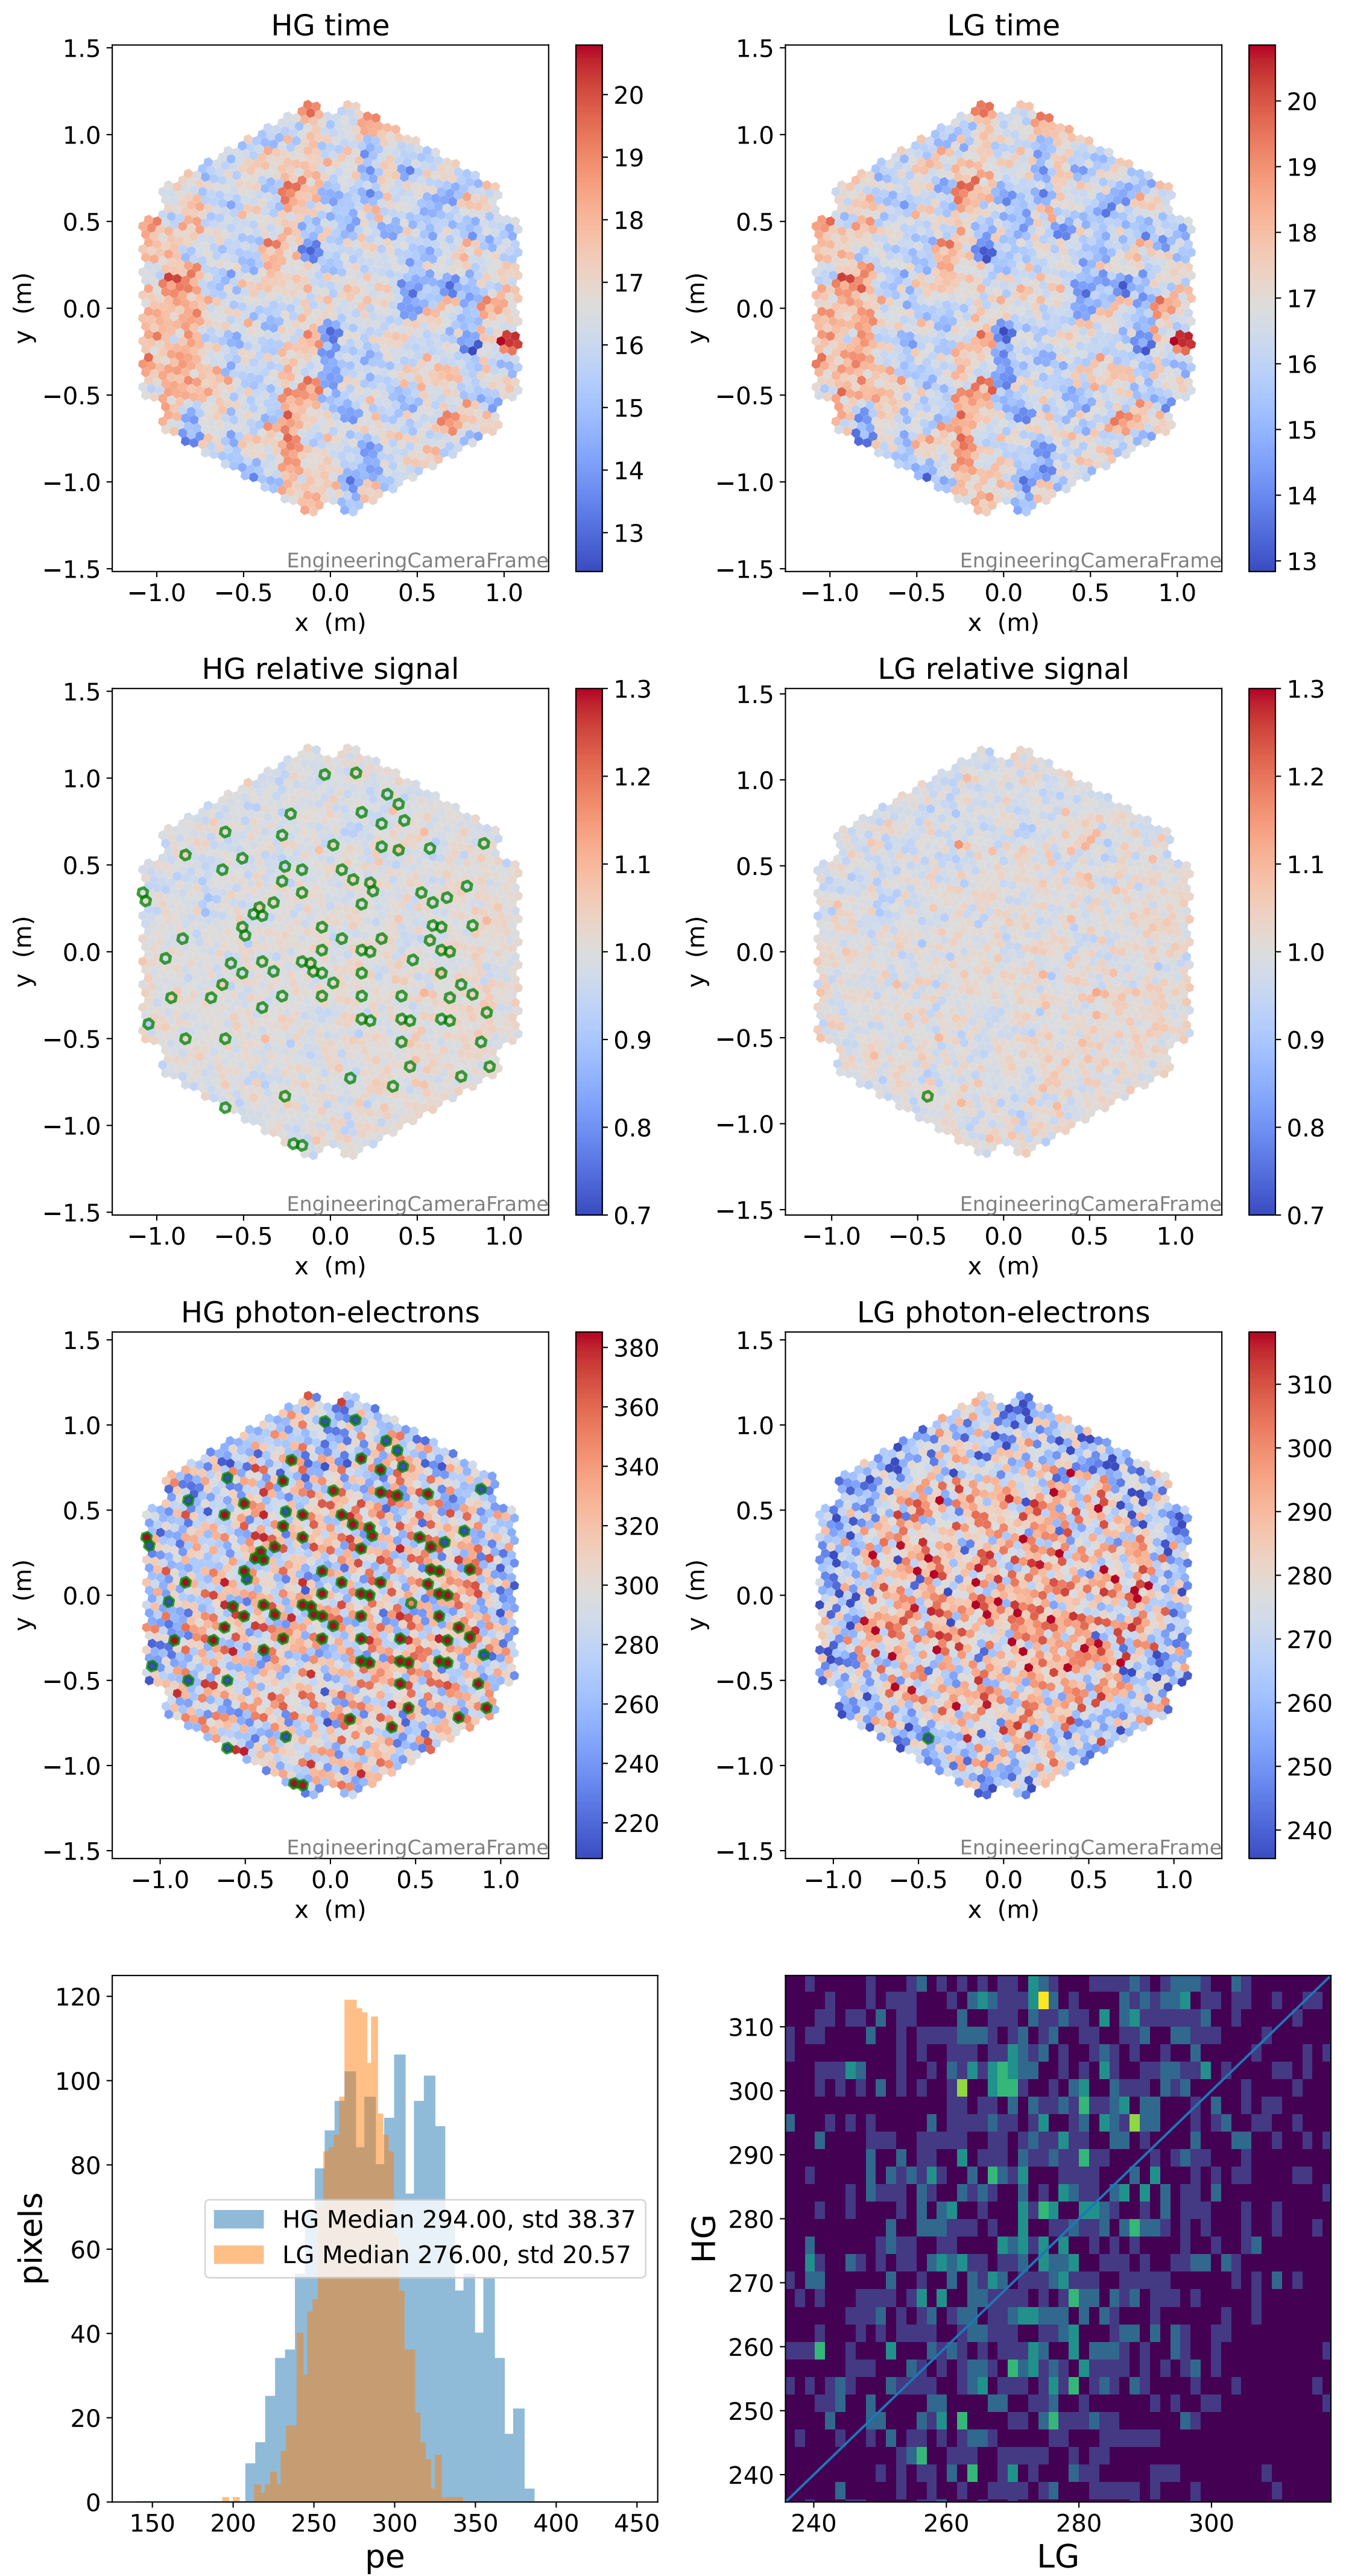

Run 13749

Run 13749

Run 13749 channel: HG

FF sample of 10000 events

pedestal sample of 10000 events

flat-fielded gain [ADC/pe]

Run 13749 channel: LG

FF sample of 10000 events

pedestal sample of 10000 events

flat-fielded gain [ADC/pe]