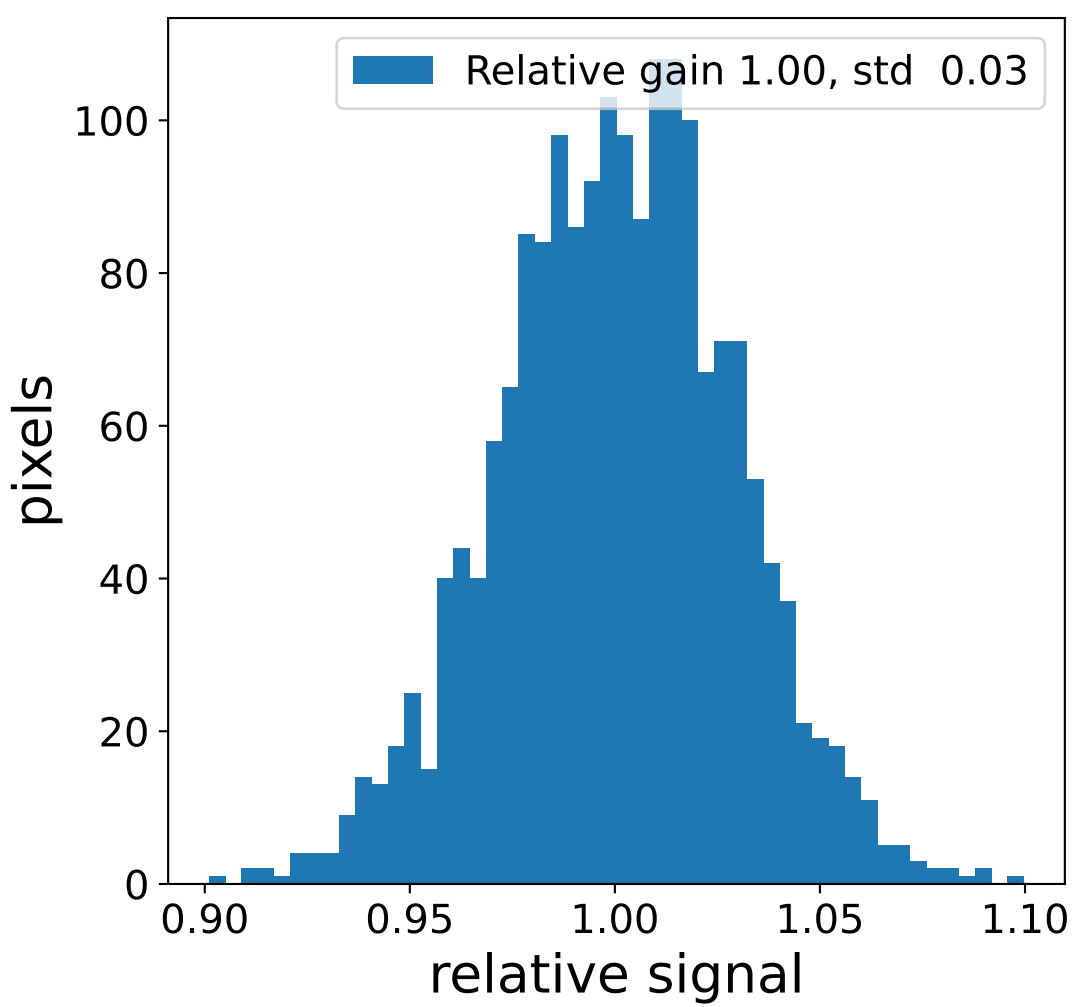

Run 13752

Run 13752

Run 13752 channel: HG

FF sample of 10000 events

pedestal sample of 10000 events

flat-fielded gain [ADC/pe]

Run 13752 channel: LG

FF sample of 10000 events

pedestal sample of 10000 events

flat-fielded gain [ADC/pe]