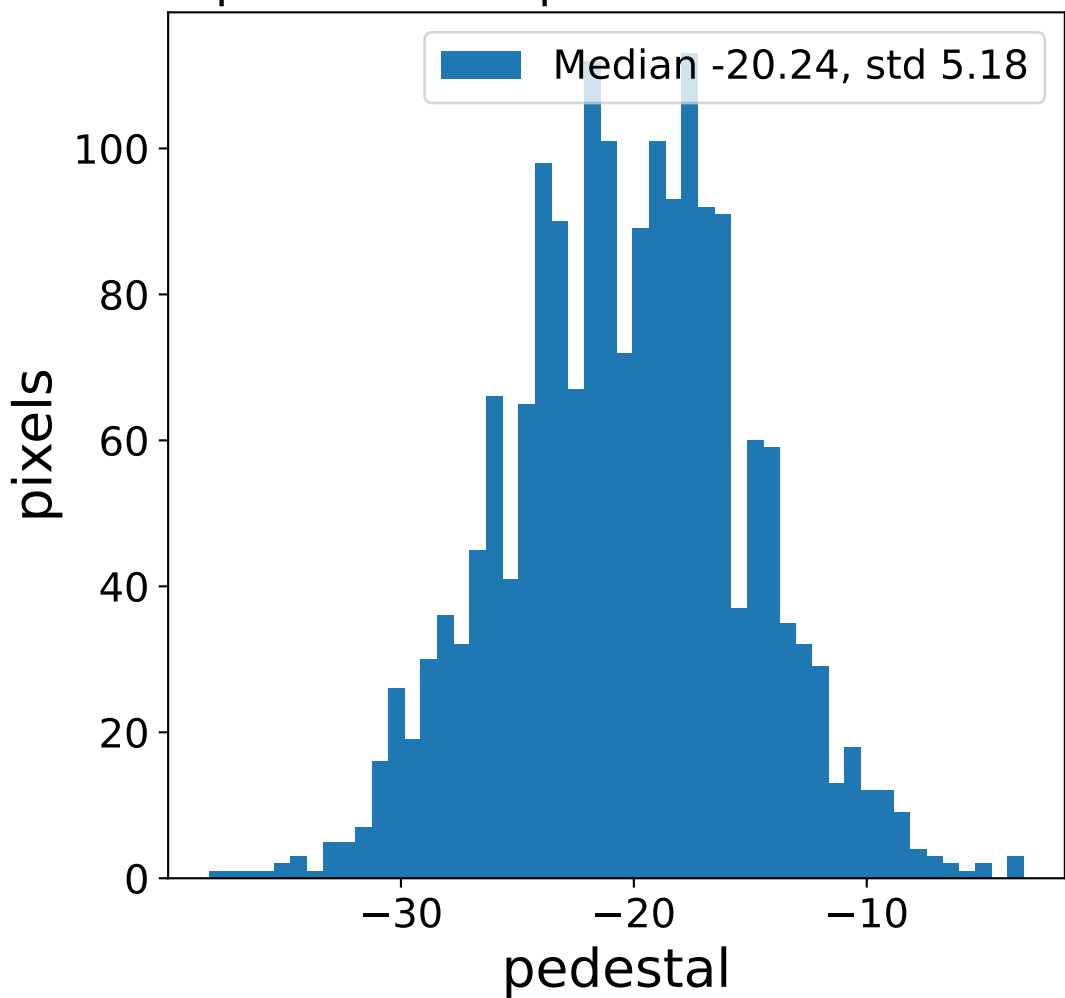

Run 13752

Run 13752

Run 13752 channel: HG

FF sample of 10000 events

pedestal sample of 10000 events

flat-fielded gain [ADC/pe]

Run 13752 channel: LG

FF sample of 10000 events

pedestal sample of 10000 events

flat-fielded gain [ADC/pe]