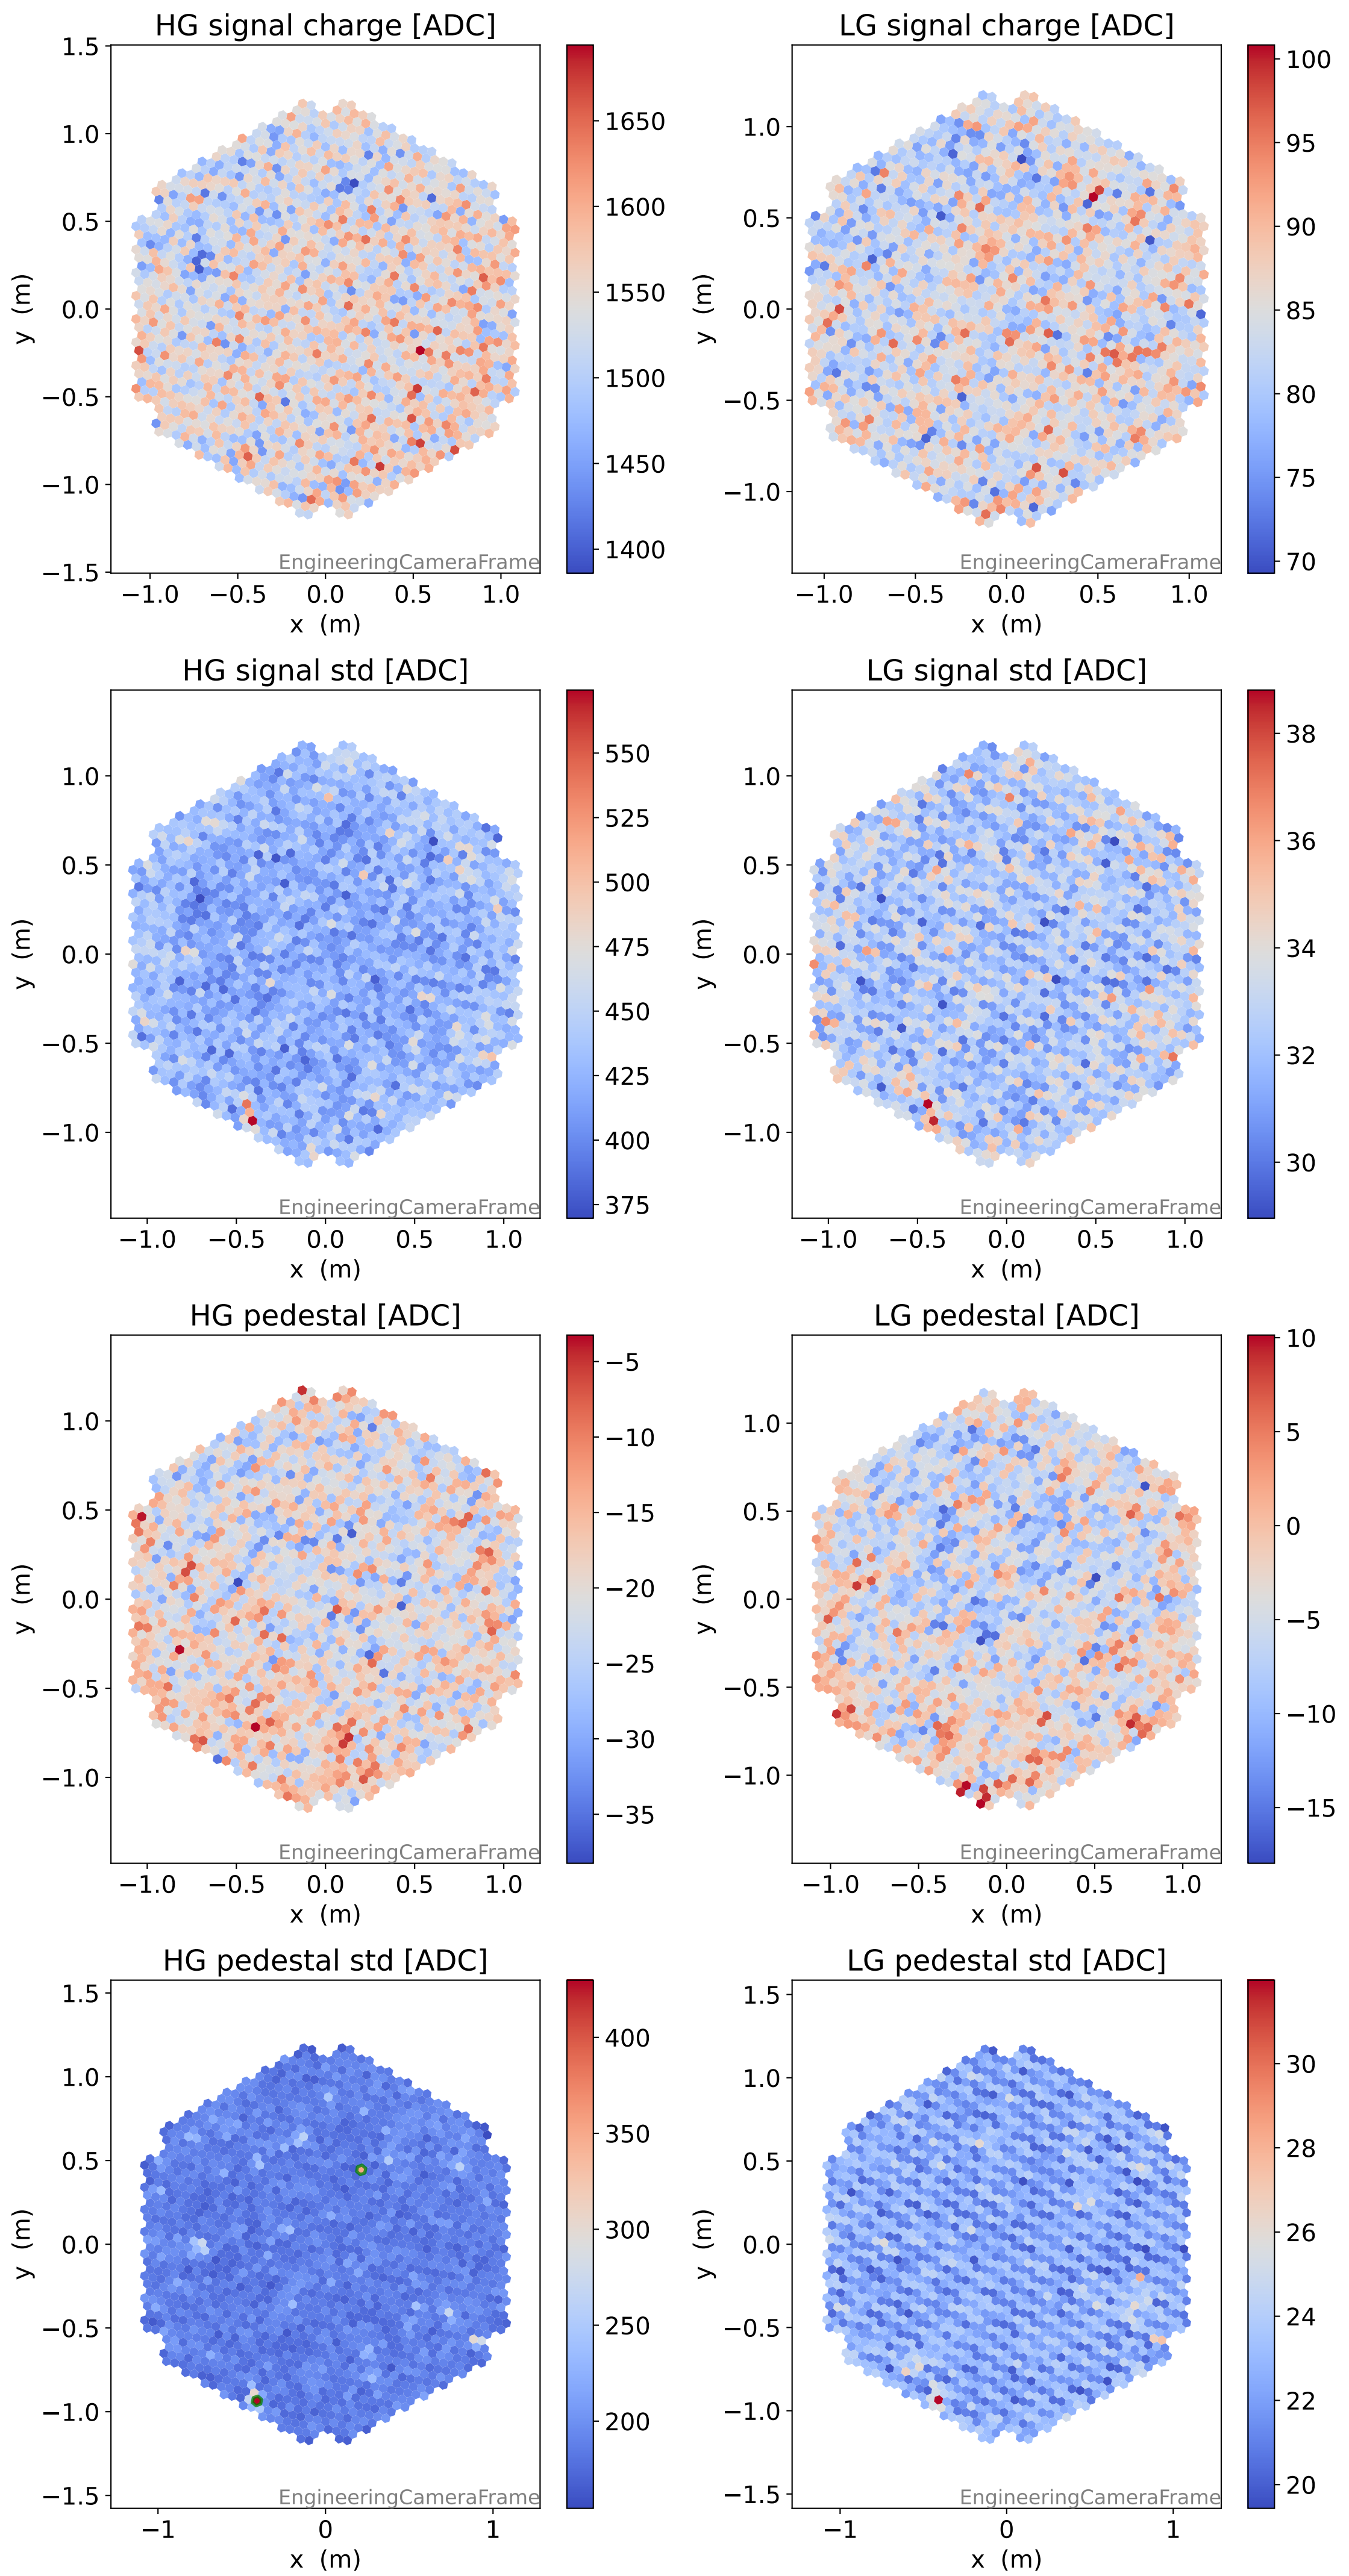

Run 13752

Run 13752

Run 13752 channel: HG

FF sample of 10000 events

pedestal sample of 10000 events

flat-fielded gain [ADC/pe]

Run 13752 channel: LG

FF sample of 10000 events

pedestal sample of 10000 events

flat-fielded gain [ADC/pe]