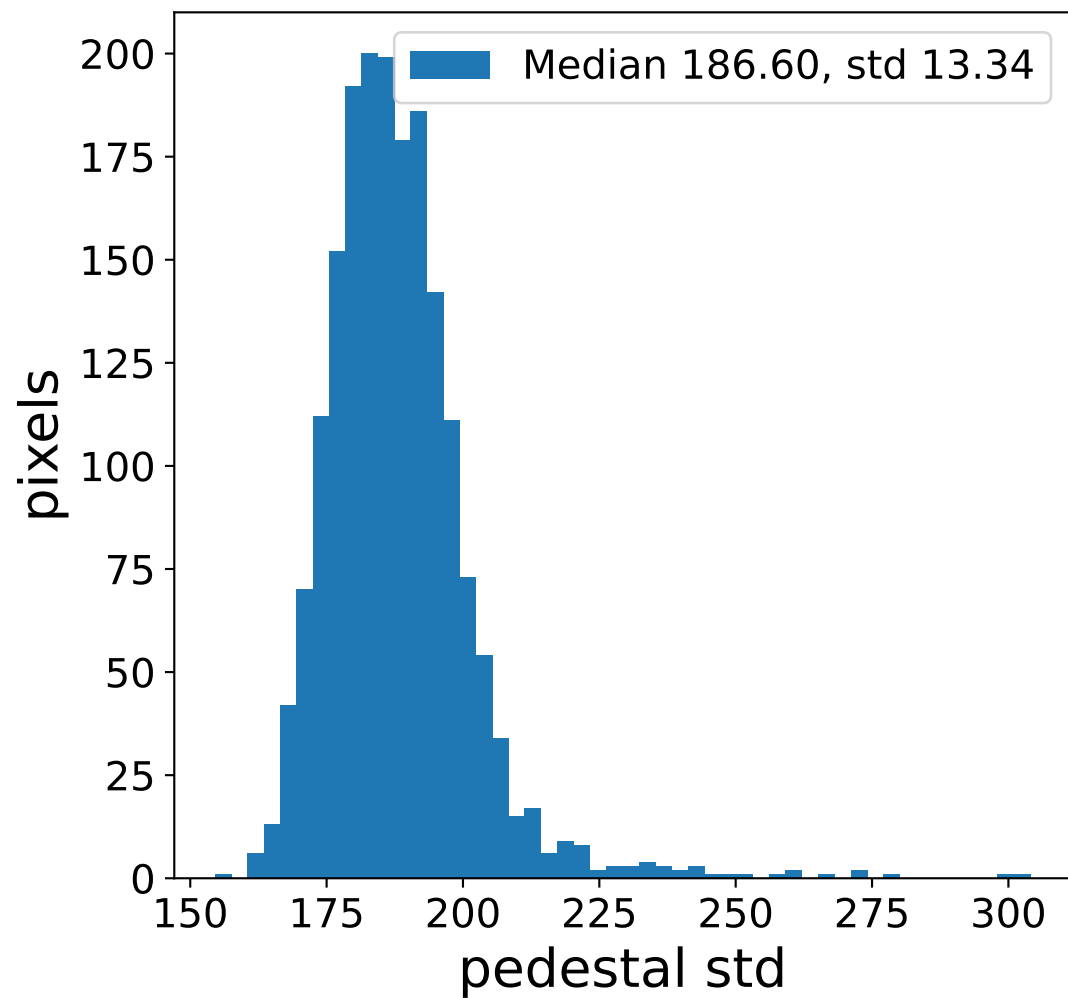

Run 13752

Run 13752

Run 13752 channel: HG

FF sample of 10000 events

pedestal sample of 10000 events

flat-fielded gain [ADC/pe]

Run 13752 channel: LG

FF sample of 10000 events

pedestal sample of 10000 events

flat-fielded gain [ADC/pe]