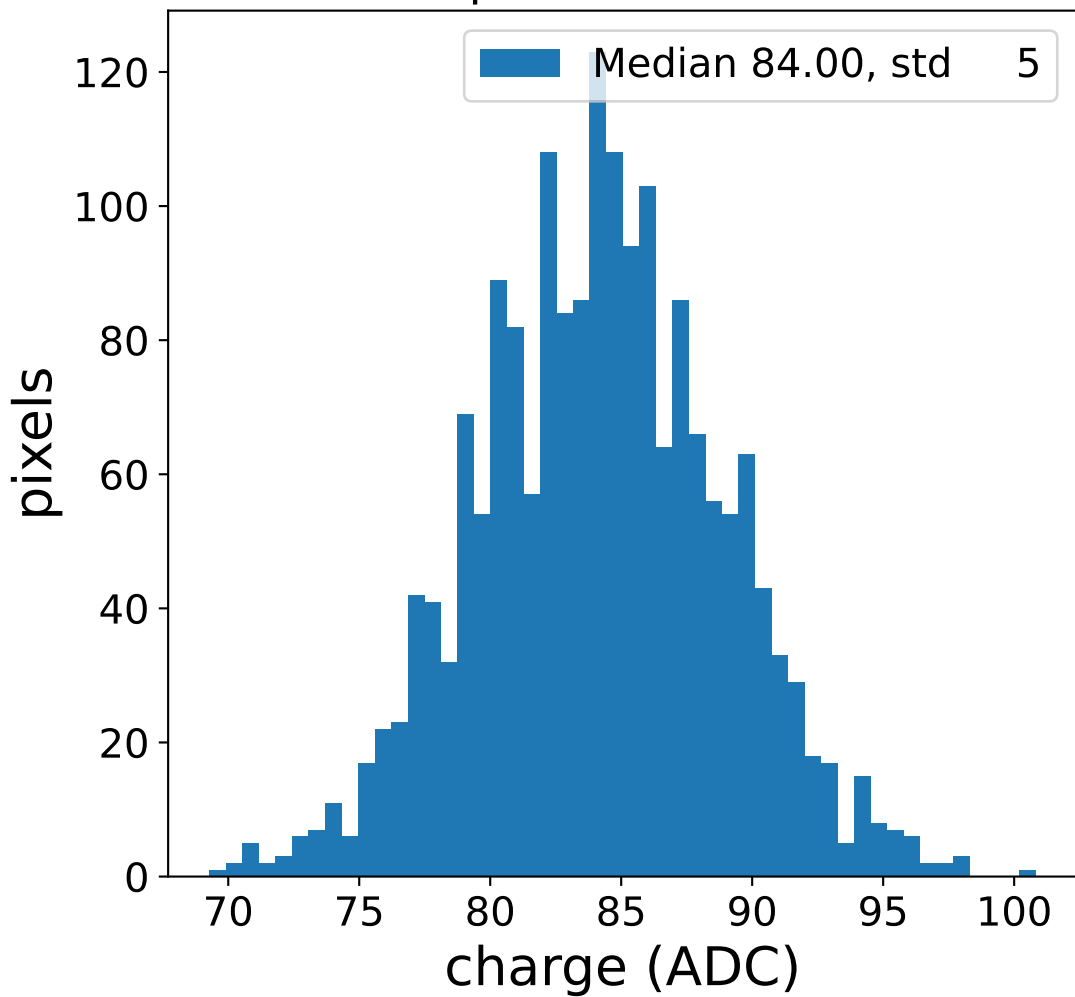

Run 13752

Run 13752

Run 13752 channel: HG

FF sample of 10000 events

pedestal sample of 10000 events

flat-fielded gain [ADC/pe]

Run 13752 channel: LG

FF sample of 10000 events

pedestal sample of 10000 events

flat-fielded gain [ADC/pe]