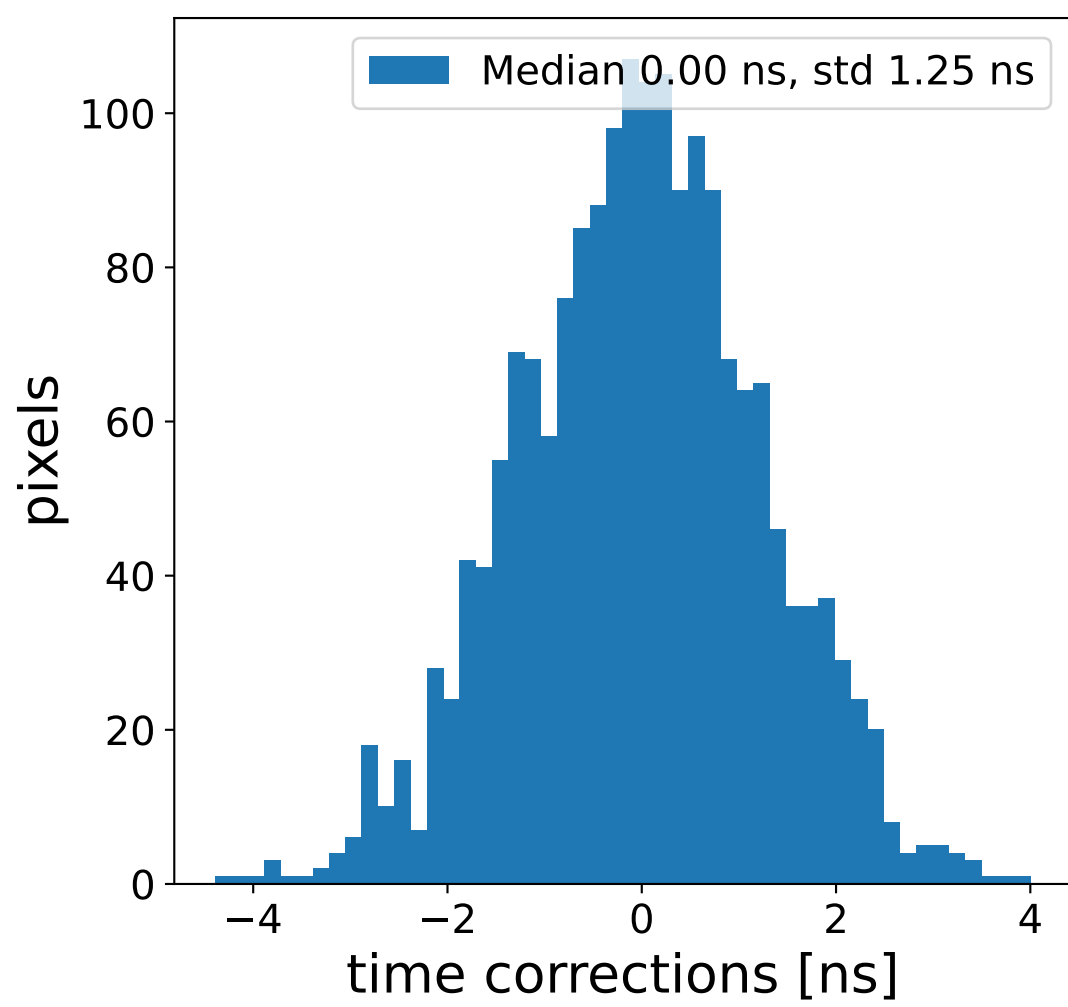

Run 13752

Run 13752

Run 13752 channel: HG

FF sample of 10000 events

pedestal sample of 10000 events

flat-fielded gain [ADC/pe]

Run 13752 channel: LG

FF sample of 10000 events

pedestal sample of 10000 events

flat-fielded gain [ADC/pe]