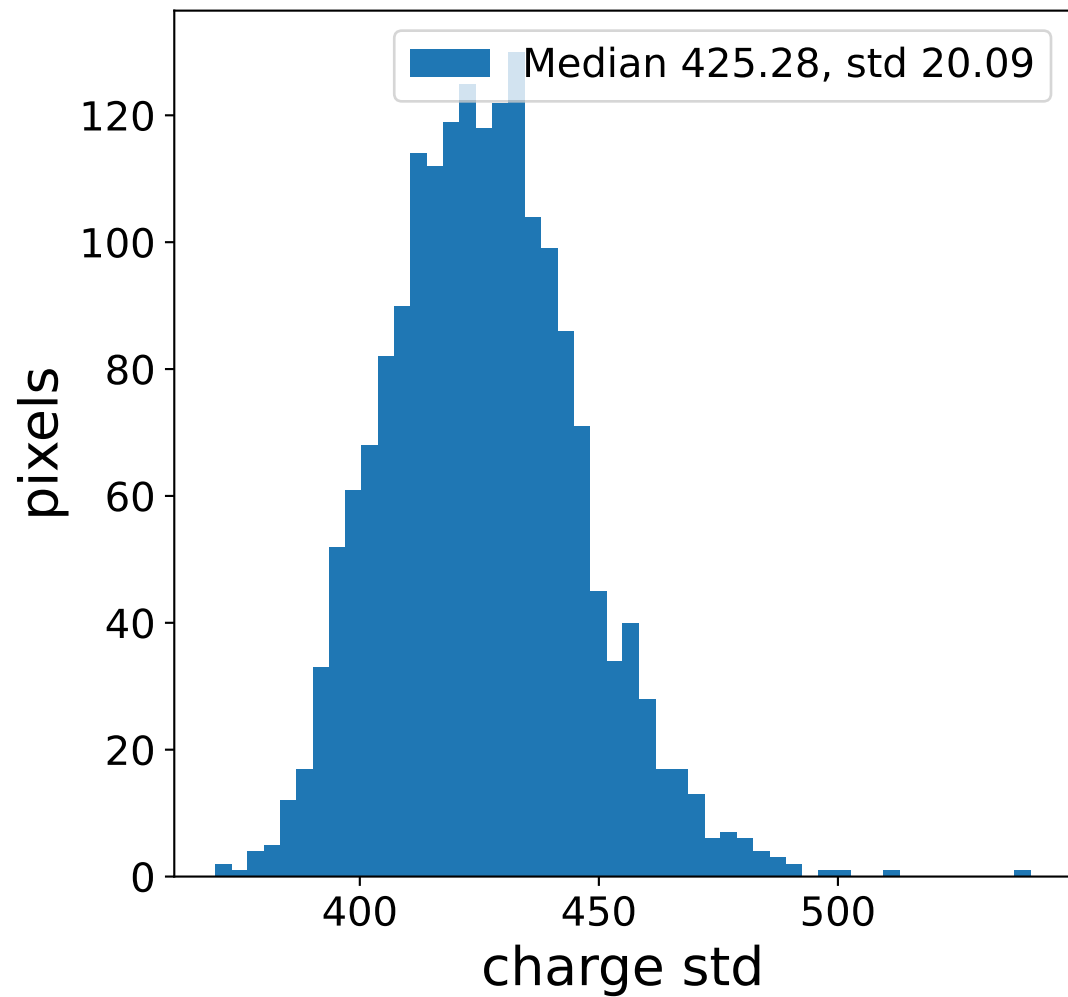

Run 13752

Run 13752

Run 13752 channel: HG

FF sample of 10000 events

pedestal sample of 10000 events

flat-fielded gain [ADC/pe]

Run 13752 channel: LG

FF sample of 10000 events

pedestal sample of 10000 events

flat-fielded gain [ADC/pe]