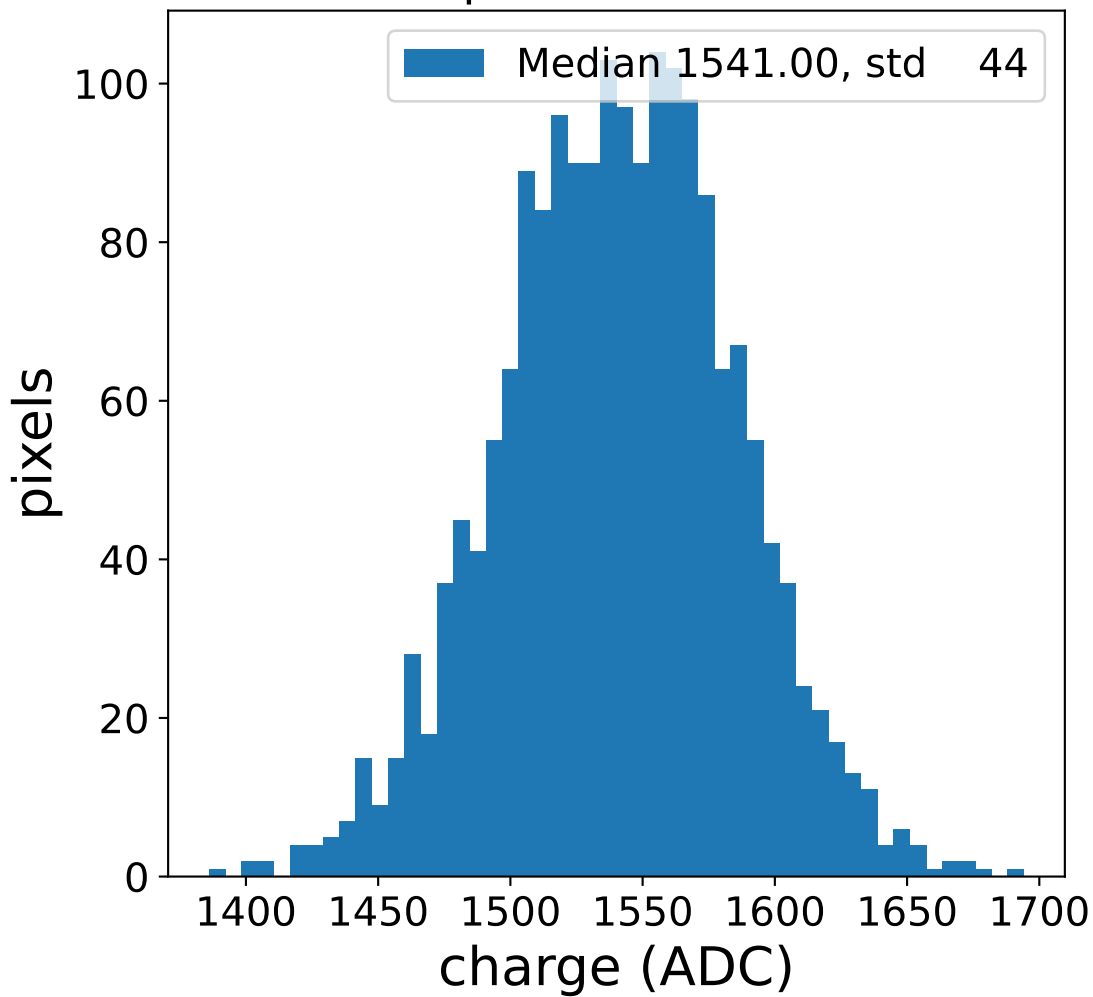

Run 13752

Run 13752

Run 13752 channel: HG

FF sample of 10000 events

pedestal sample of 10000 events

flat-fielded gain [ADC/pe]

Run 13752 channel: LG

FF sample of 10000 events

pedestal sample of 10000 events

flat-fielded gain [ADC/pe]