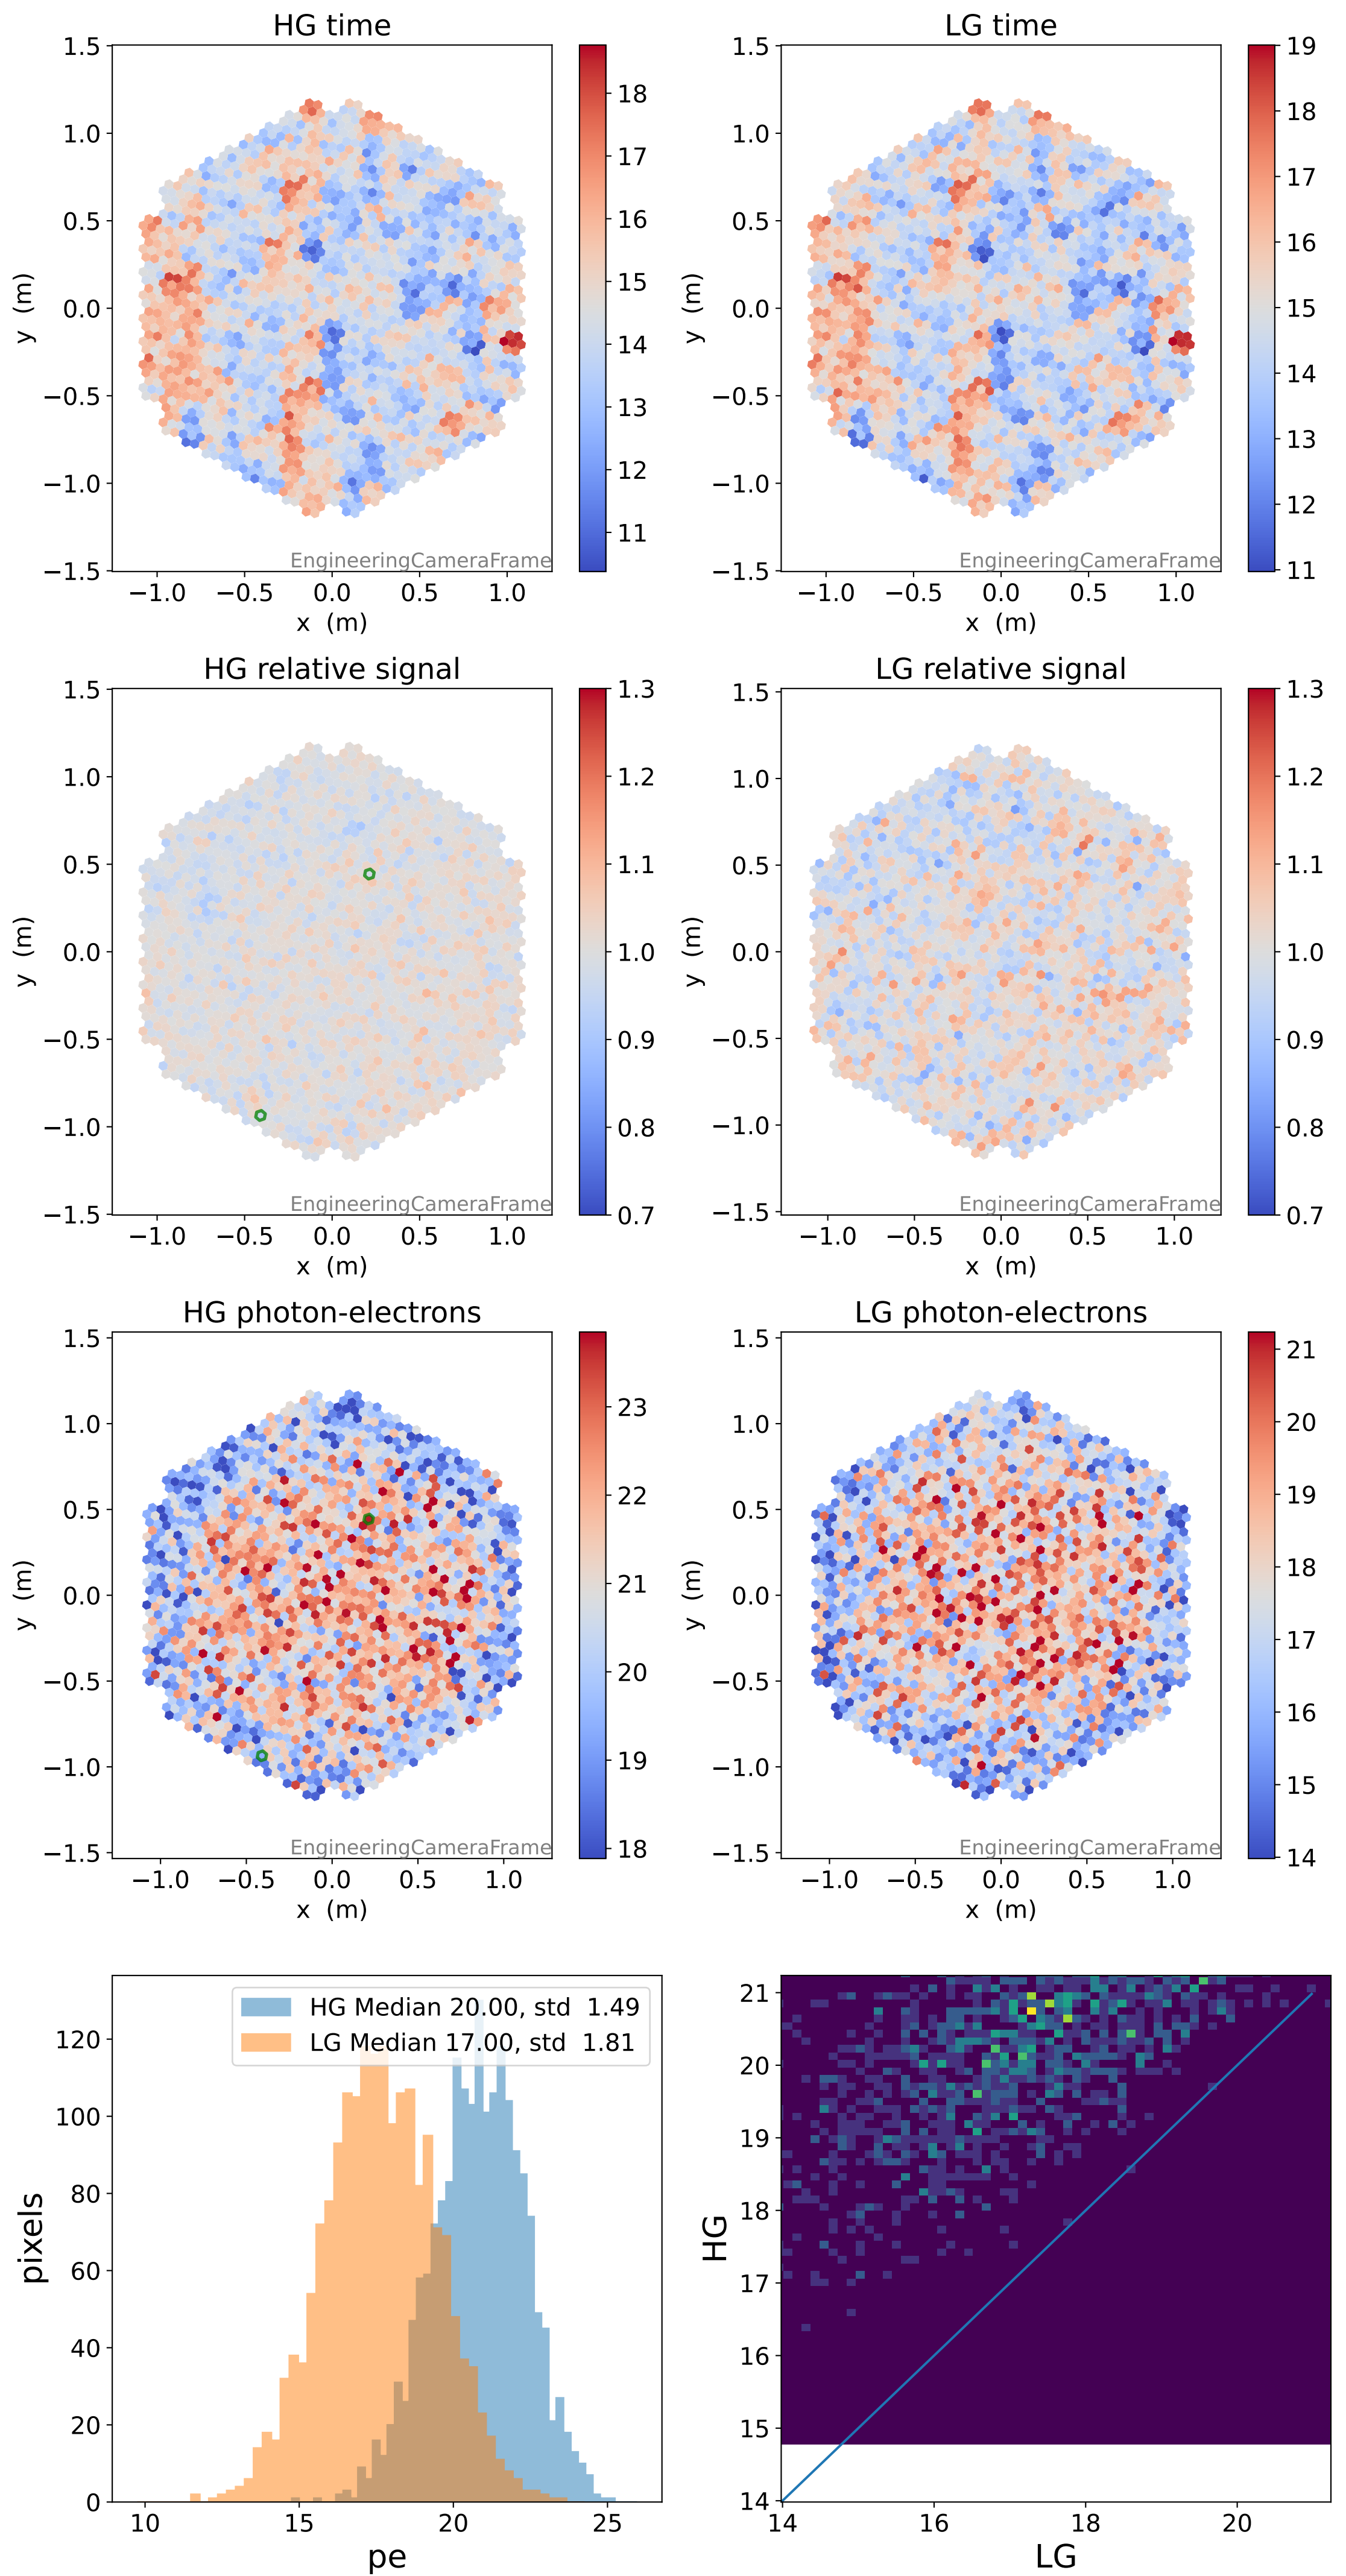

Run 13752

Run 13752

Run 13752 channel: HG

FF sample of 10000 events

pedestal sample of 10000 events

flat-fielded gain [ADC/pe]

Run 13752 channel: LG

FF sample of 10000 events

pedestal sample of 10000 events

flat-fielded gain [ADC/pe]