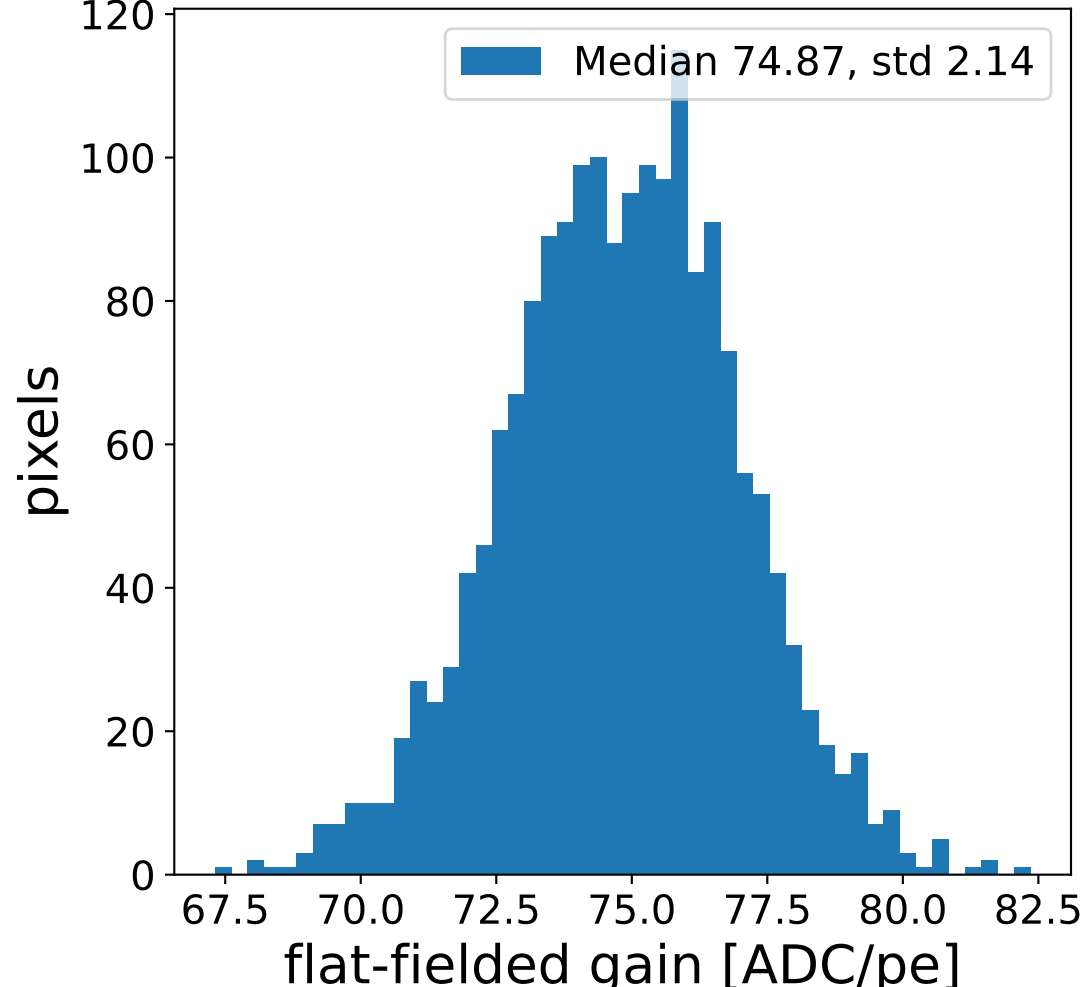

Run 13752

Run 13752

Run 13752 channel: HG

FF sample of 10000 events

pedestal sample of 10000 events

flat-fielded gain [ADC/pe]

Run 13752 channel: LG

FF sample of 10000 events

pedestal sample of 10000 events

flat-fielded gain [ADC/pe]