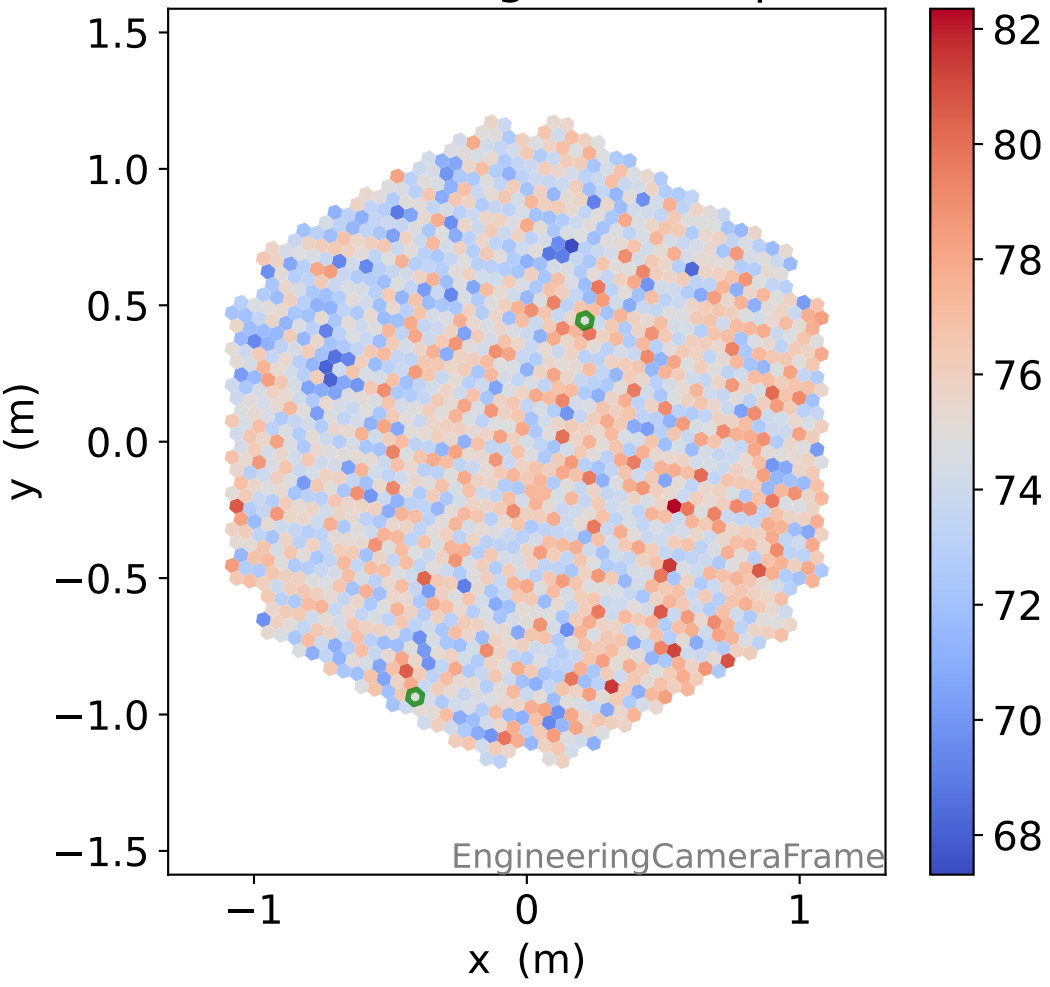

Run 13752

Run 13752

Run 13752 channel: HG

FF sample of 10000 events

pedestal sample of 10000 events

flat-fielded gain [ADC/pe]

Run 13752 channel: LG

FF sample of 10000 events

pedestal sample of 10000 events

flat-fielded gain [ADC/pe]