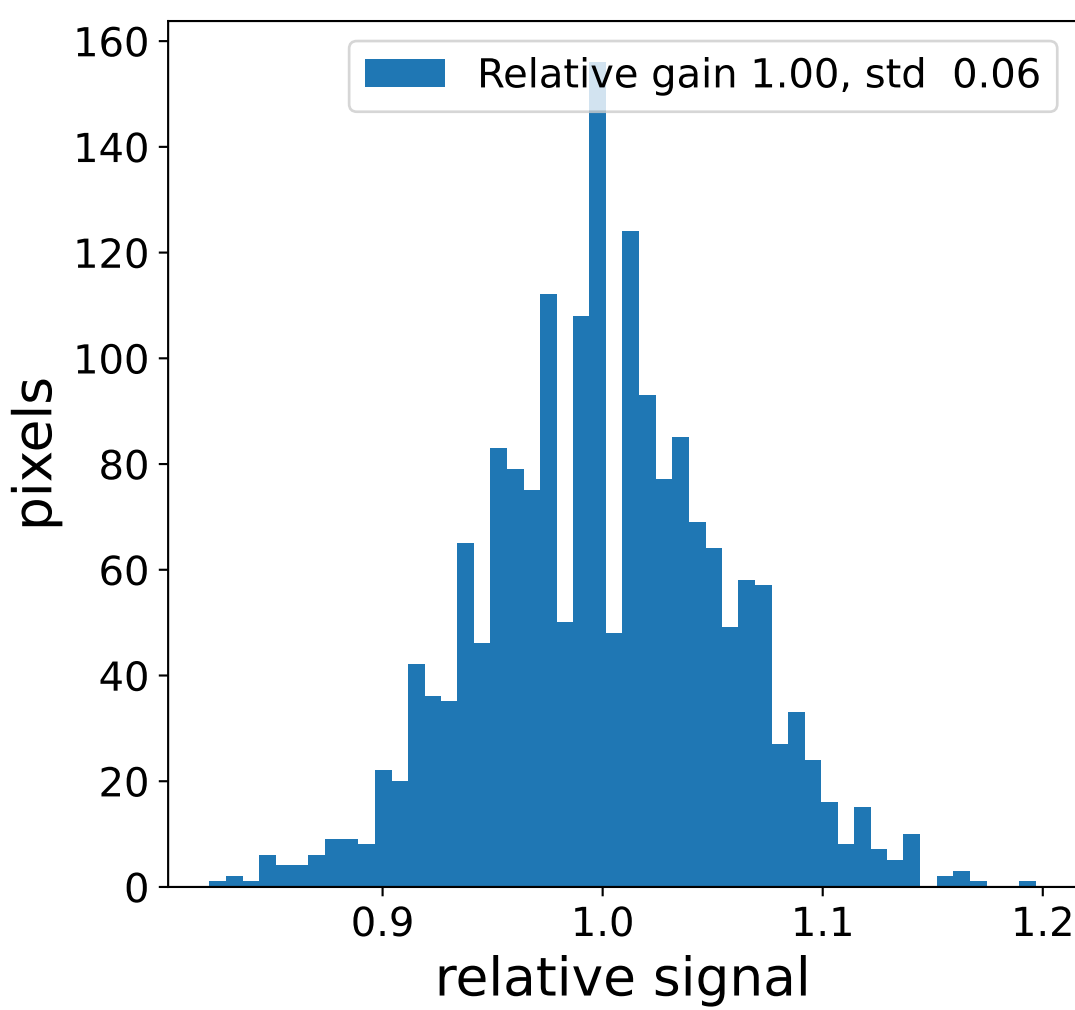

Run 13752

Run 13752

Run 13752 channel: HG

FF sample of 10000 events

pedestal sample of 10000 events

flat-fielded gain [ADC/pe]

Run 13752 channel: LG

FF sample of 10000 events

pedestal sample of 10000 events

flat-fielded gain [ADC/pe]