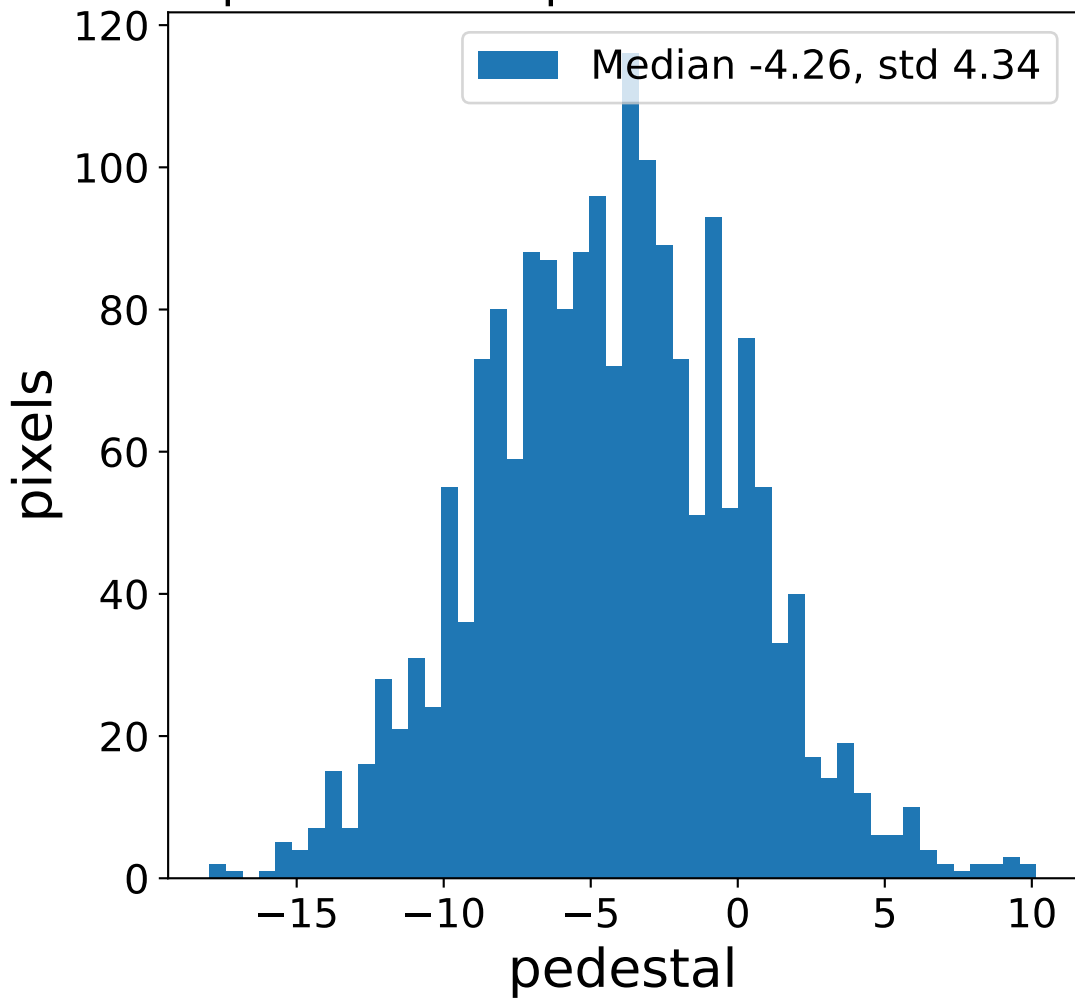

Run 13752

Run 13752

Run 13752 channel: HG

FF sample of 10000 events

pedestal sample of 10000 events

flat-fielded gain [ADC/pe]

Run 13752 channel: LG

FF sample of 10000 events

pedestal sample of 10000 events

flat-fielded gain [ADC/pe]