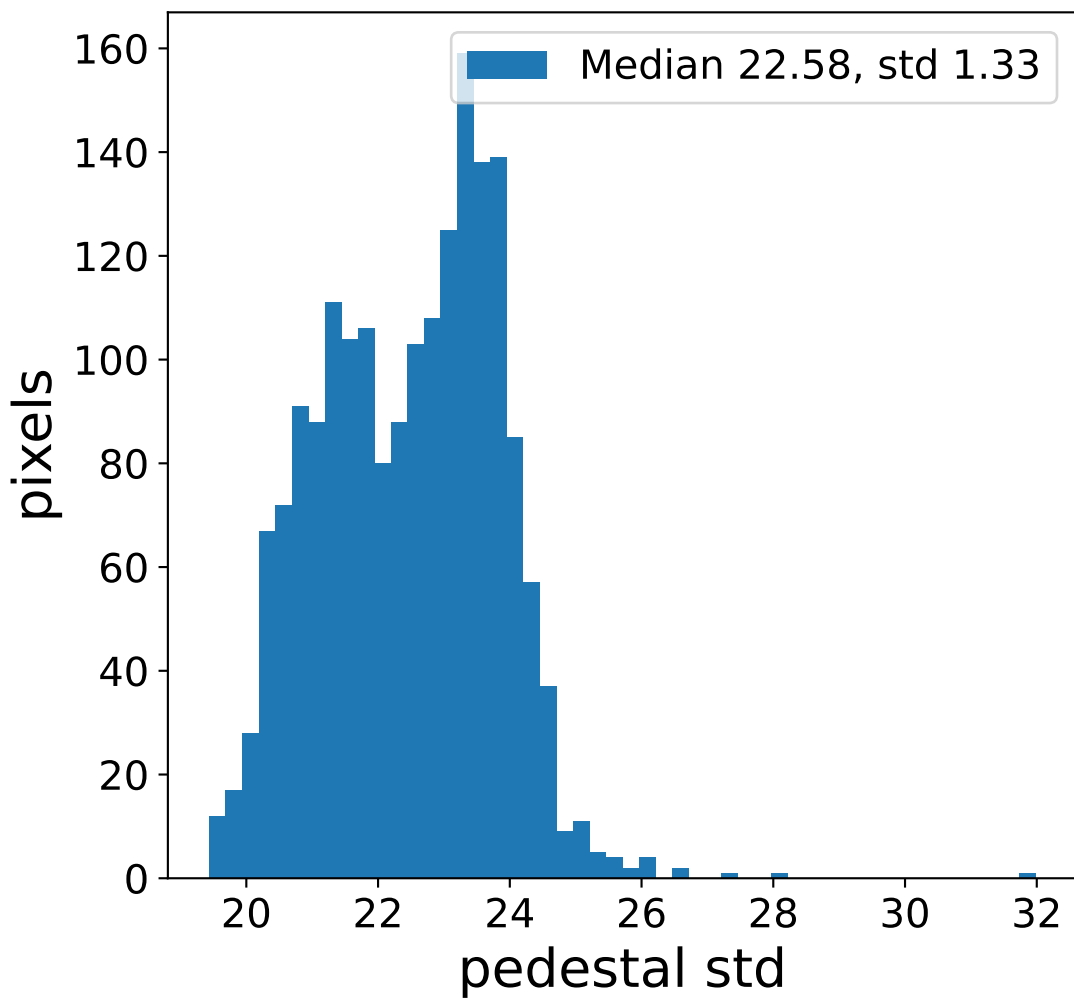

Run 13752

Run 13752

Run 13752 channel: HG

FF sample of 10000 events

pedestal sample of 10000 events

flat-fielded gain [ADC/pe]

Run 13752 channel: LG

FF sample of 10000 events

pedestal sample of 10000 events

flat-fielded gain [ADC/pe]