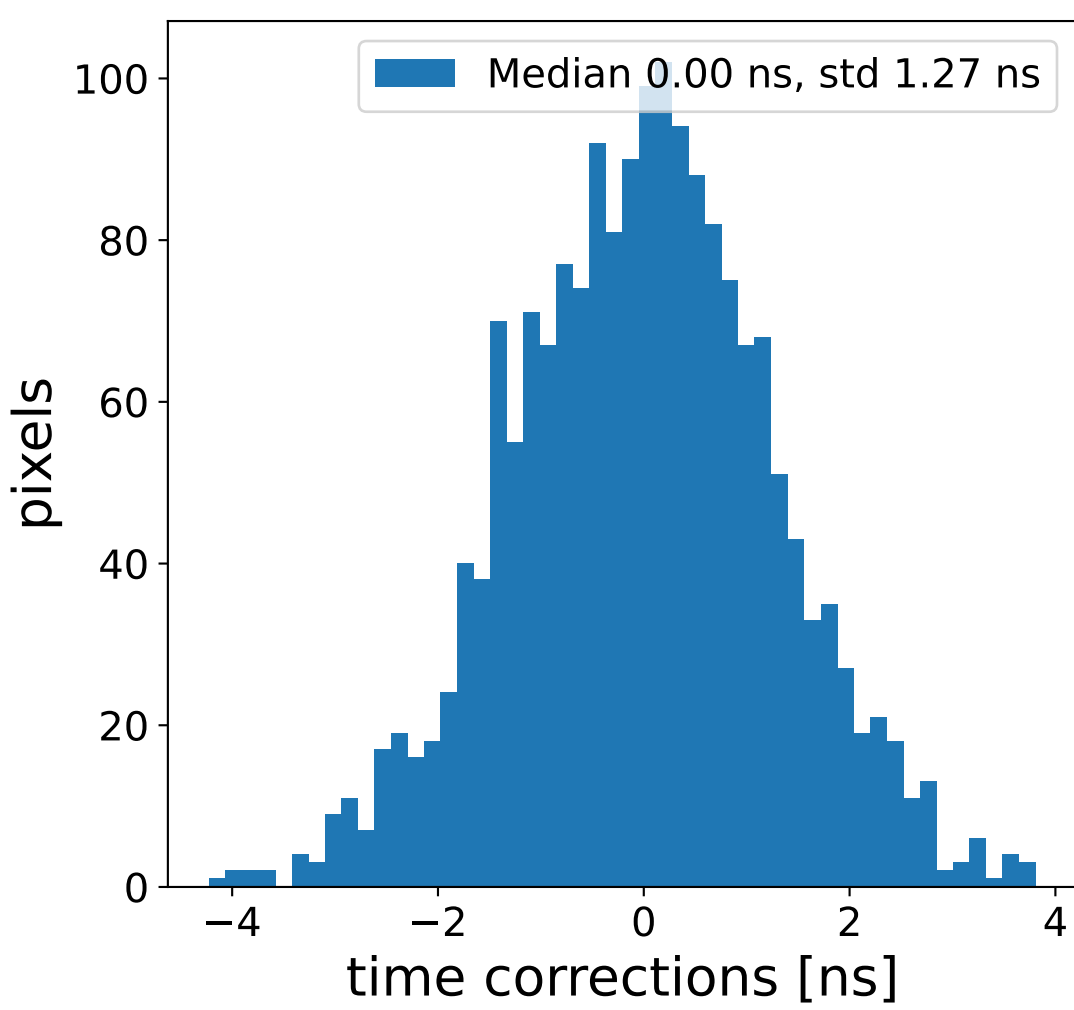

Run 13752

Run 13752

Run 13752 channel: HG

FF sample of 10000 events

pedestal sample of 10000 events

flat-fielded gain [ADC/pe]

Run 13752 channel: LG

FF sample of 10000 events

pedestal sample of 10000 events

flat-fielded gain [ADC/pe]