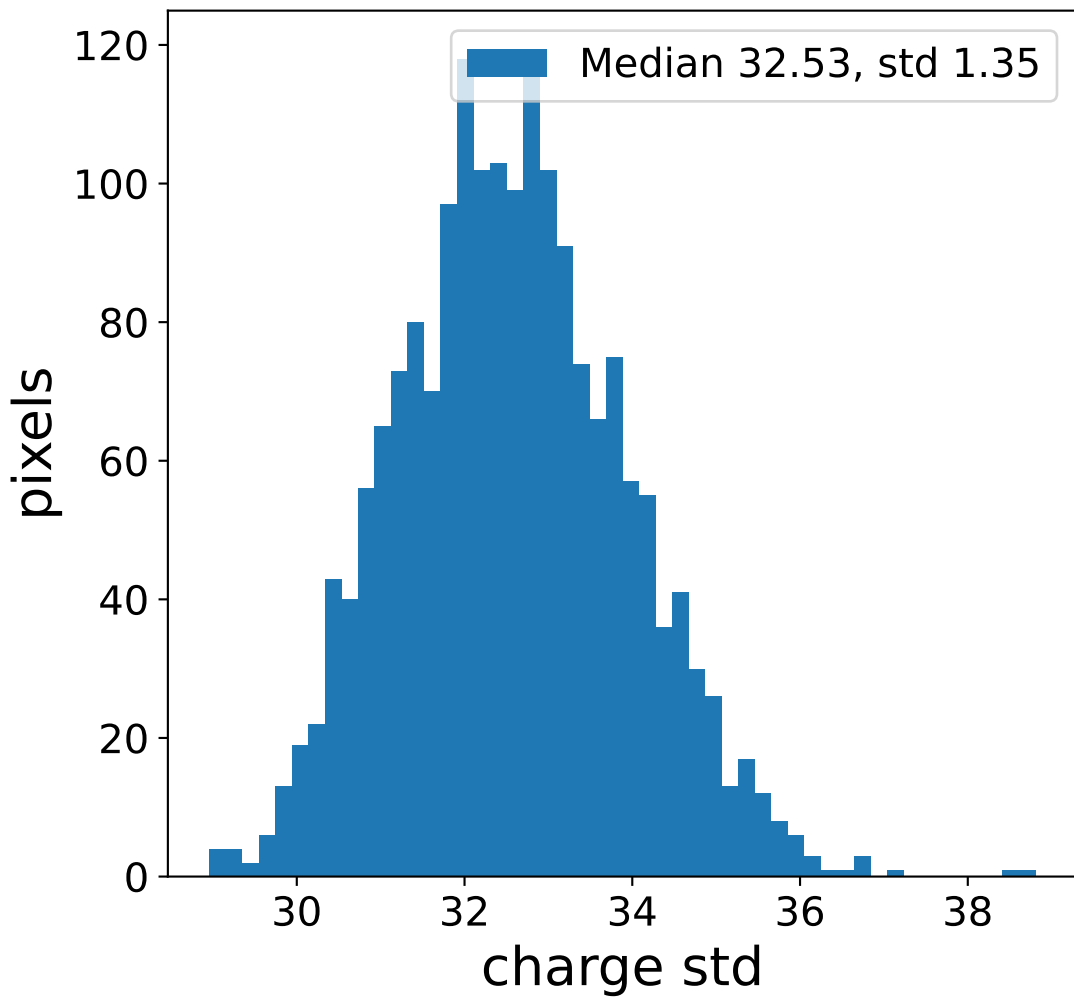

Run 13752

Run 13752

Run 13752 channel: HG

FF sample of 10000 events

pedestal sample of 10000 events

flat-fielded gain [ADC/pe]

Run 13752 channel: LG

FF sample of 10000 events

pedestal sample of 10000 events

flat-fielded gain [ADC/pe]