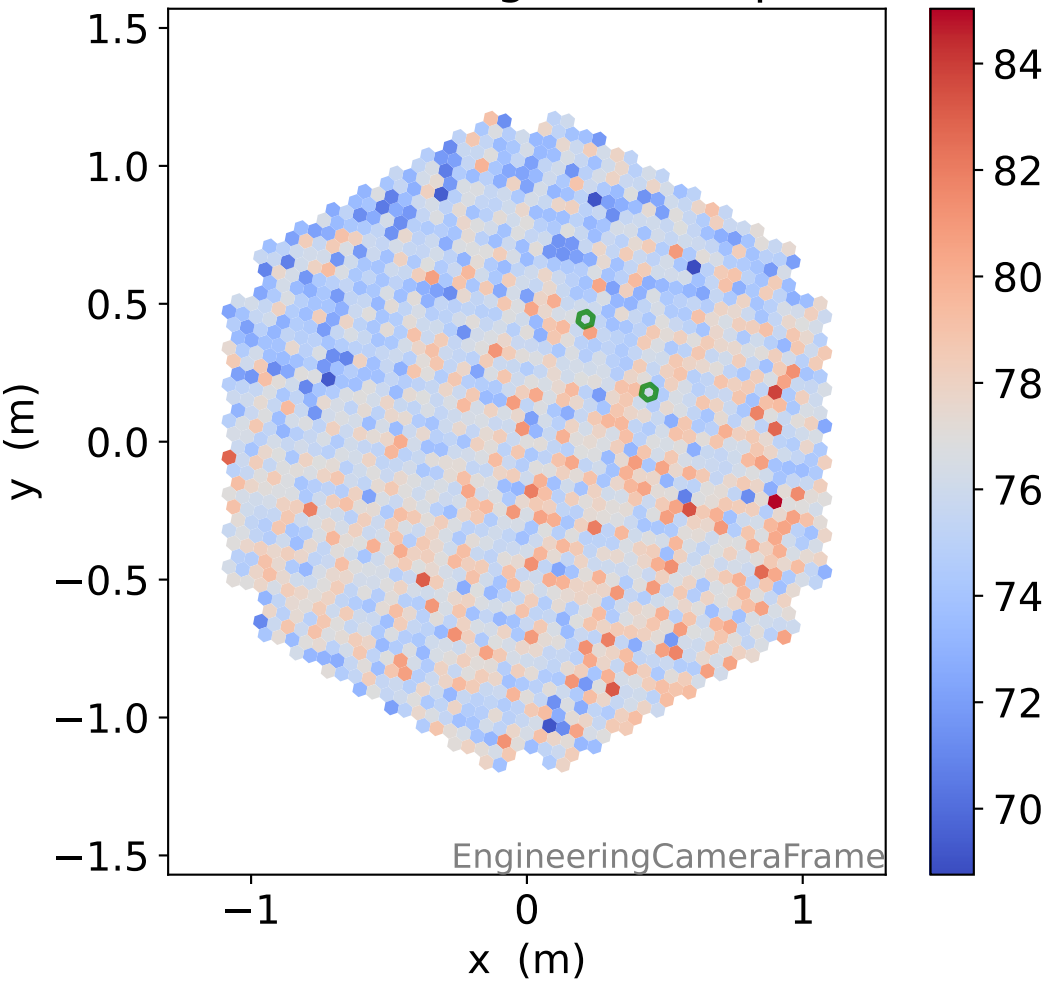

Run 13821

Run 13821

Run 13821 channel: HG

FF sample of 10000 events

pedestal sample of 10000 events

flat-fielded gain [ADC/pe]

Run 13821 channel: LG

FF sample of 10000 events

pedestal sample of 10000 events

flat-fielded gain [ADC/pe]