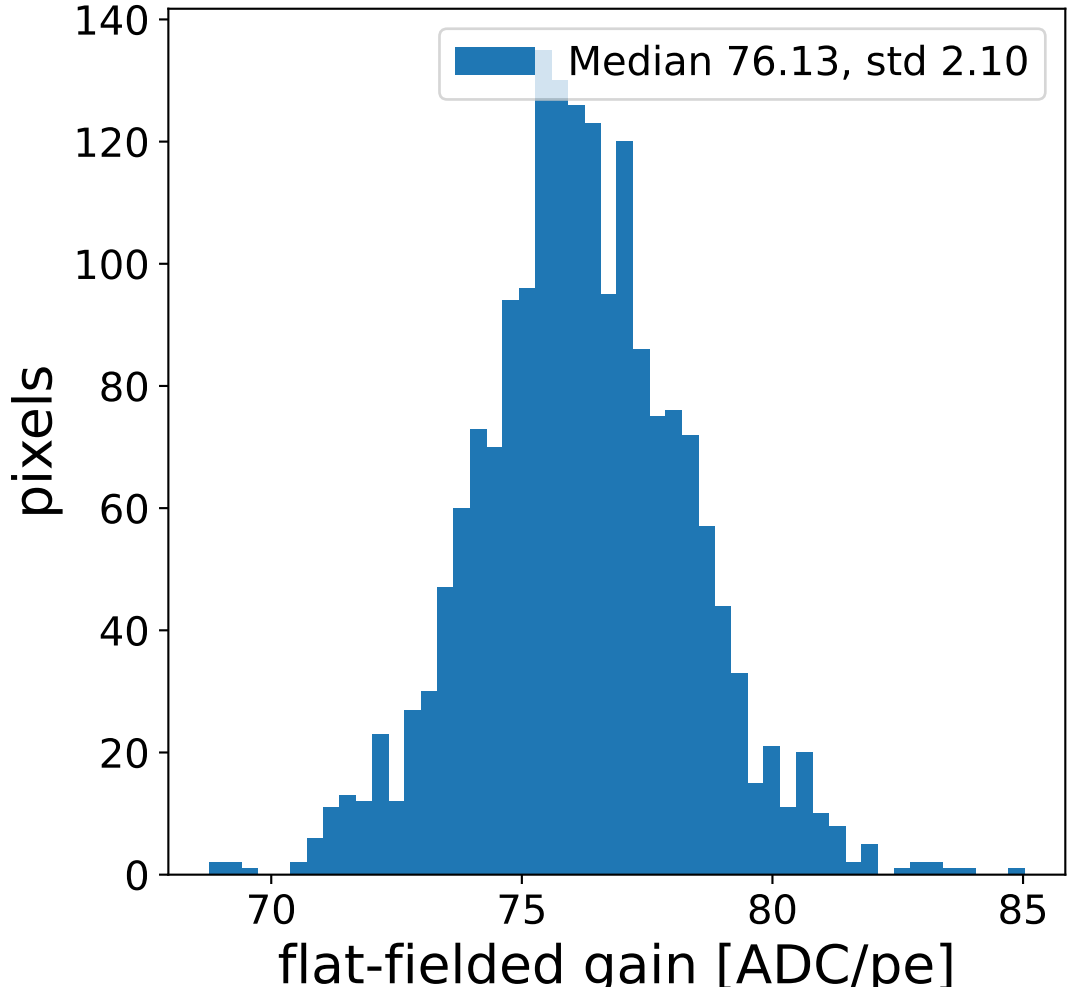

Run 13821

Run 13821

Run 13821 channel: HG

FF sample of 10000 events

pedestal sample of 10000 events

flat-fielded gain [ADC/pe]

Run 13821 channel: LG

FF sample of 10000 events

pedestal sample of 10000 events

flat-fielded gain [ADC/pe]