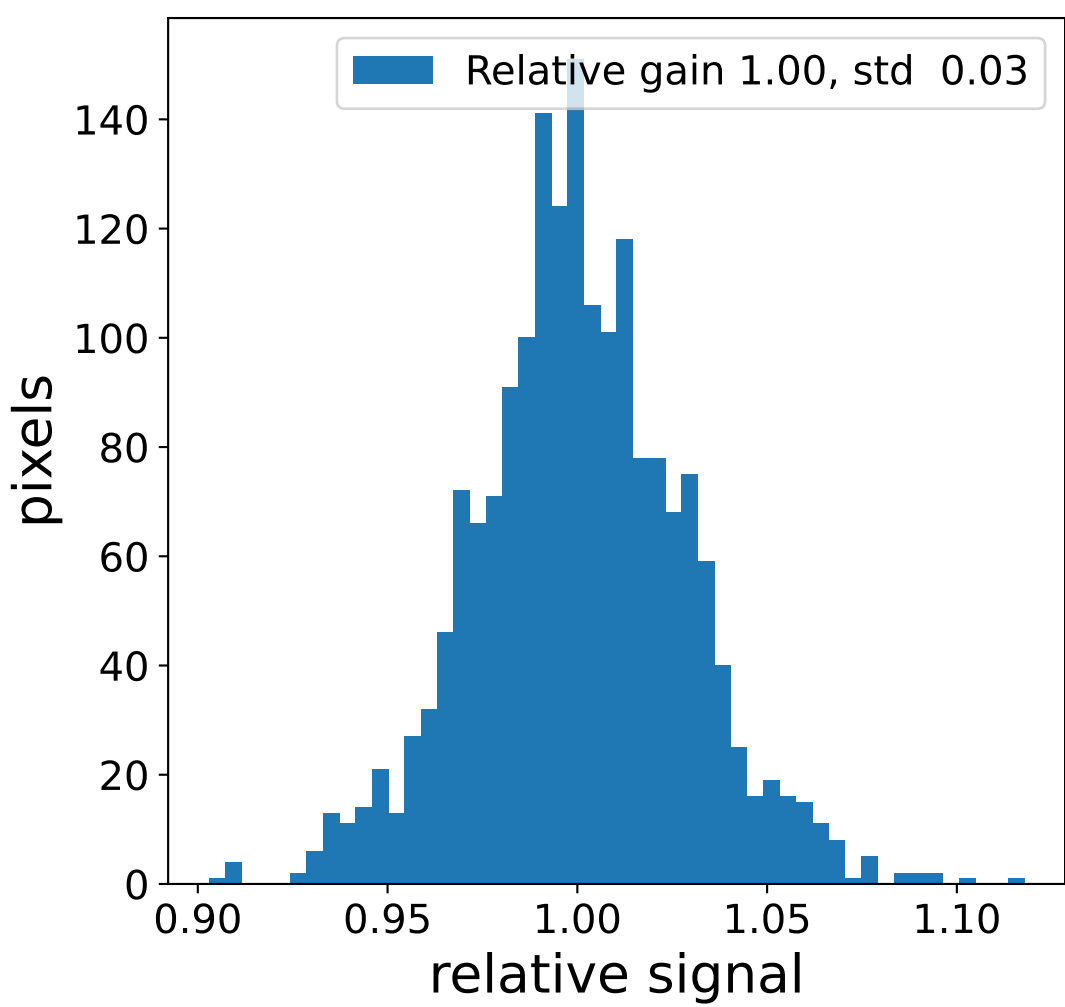

Run 13821

Run 13821

Run 13821 channel: HG

FF sample of 10000 events

pedestal sample of 10000 events

flat-fielded gain [ADC/pe]

Run 13821 channel: LG

FF sample of 10000 events

pedestal sample of 10000 events

flat-fielded gain [ADC/pe]