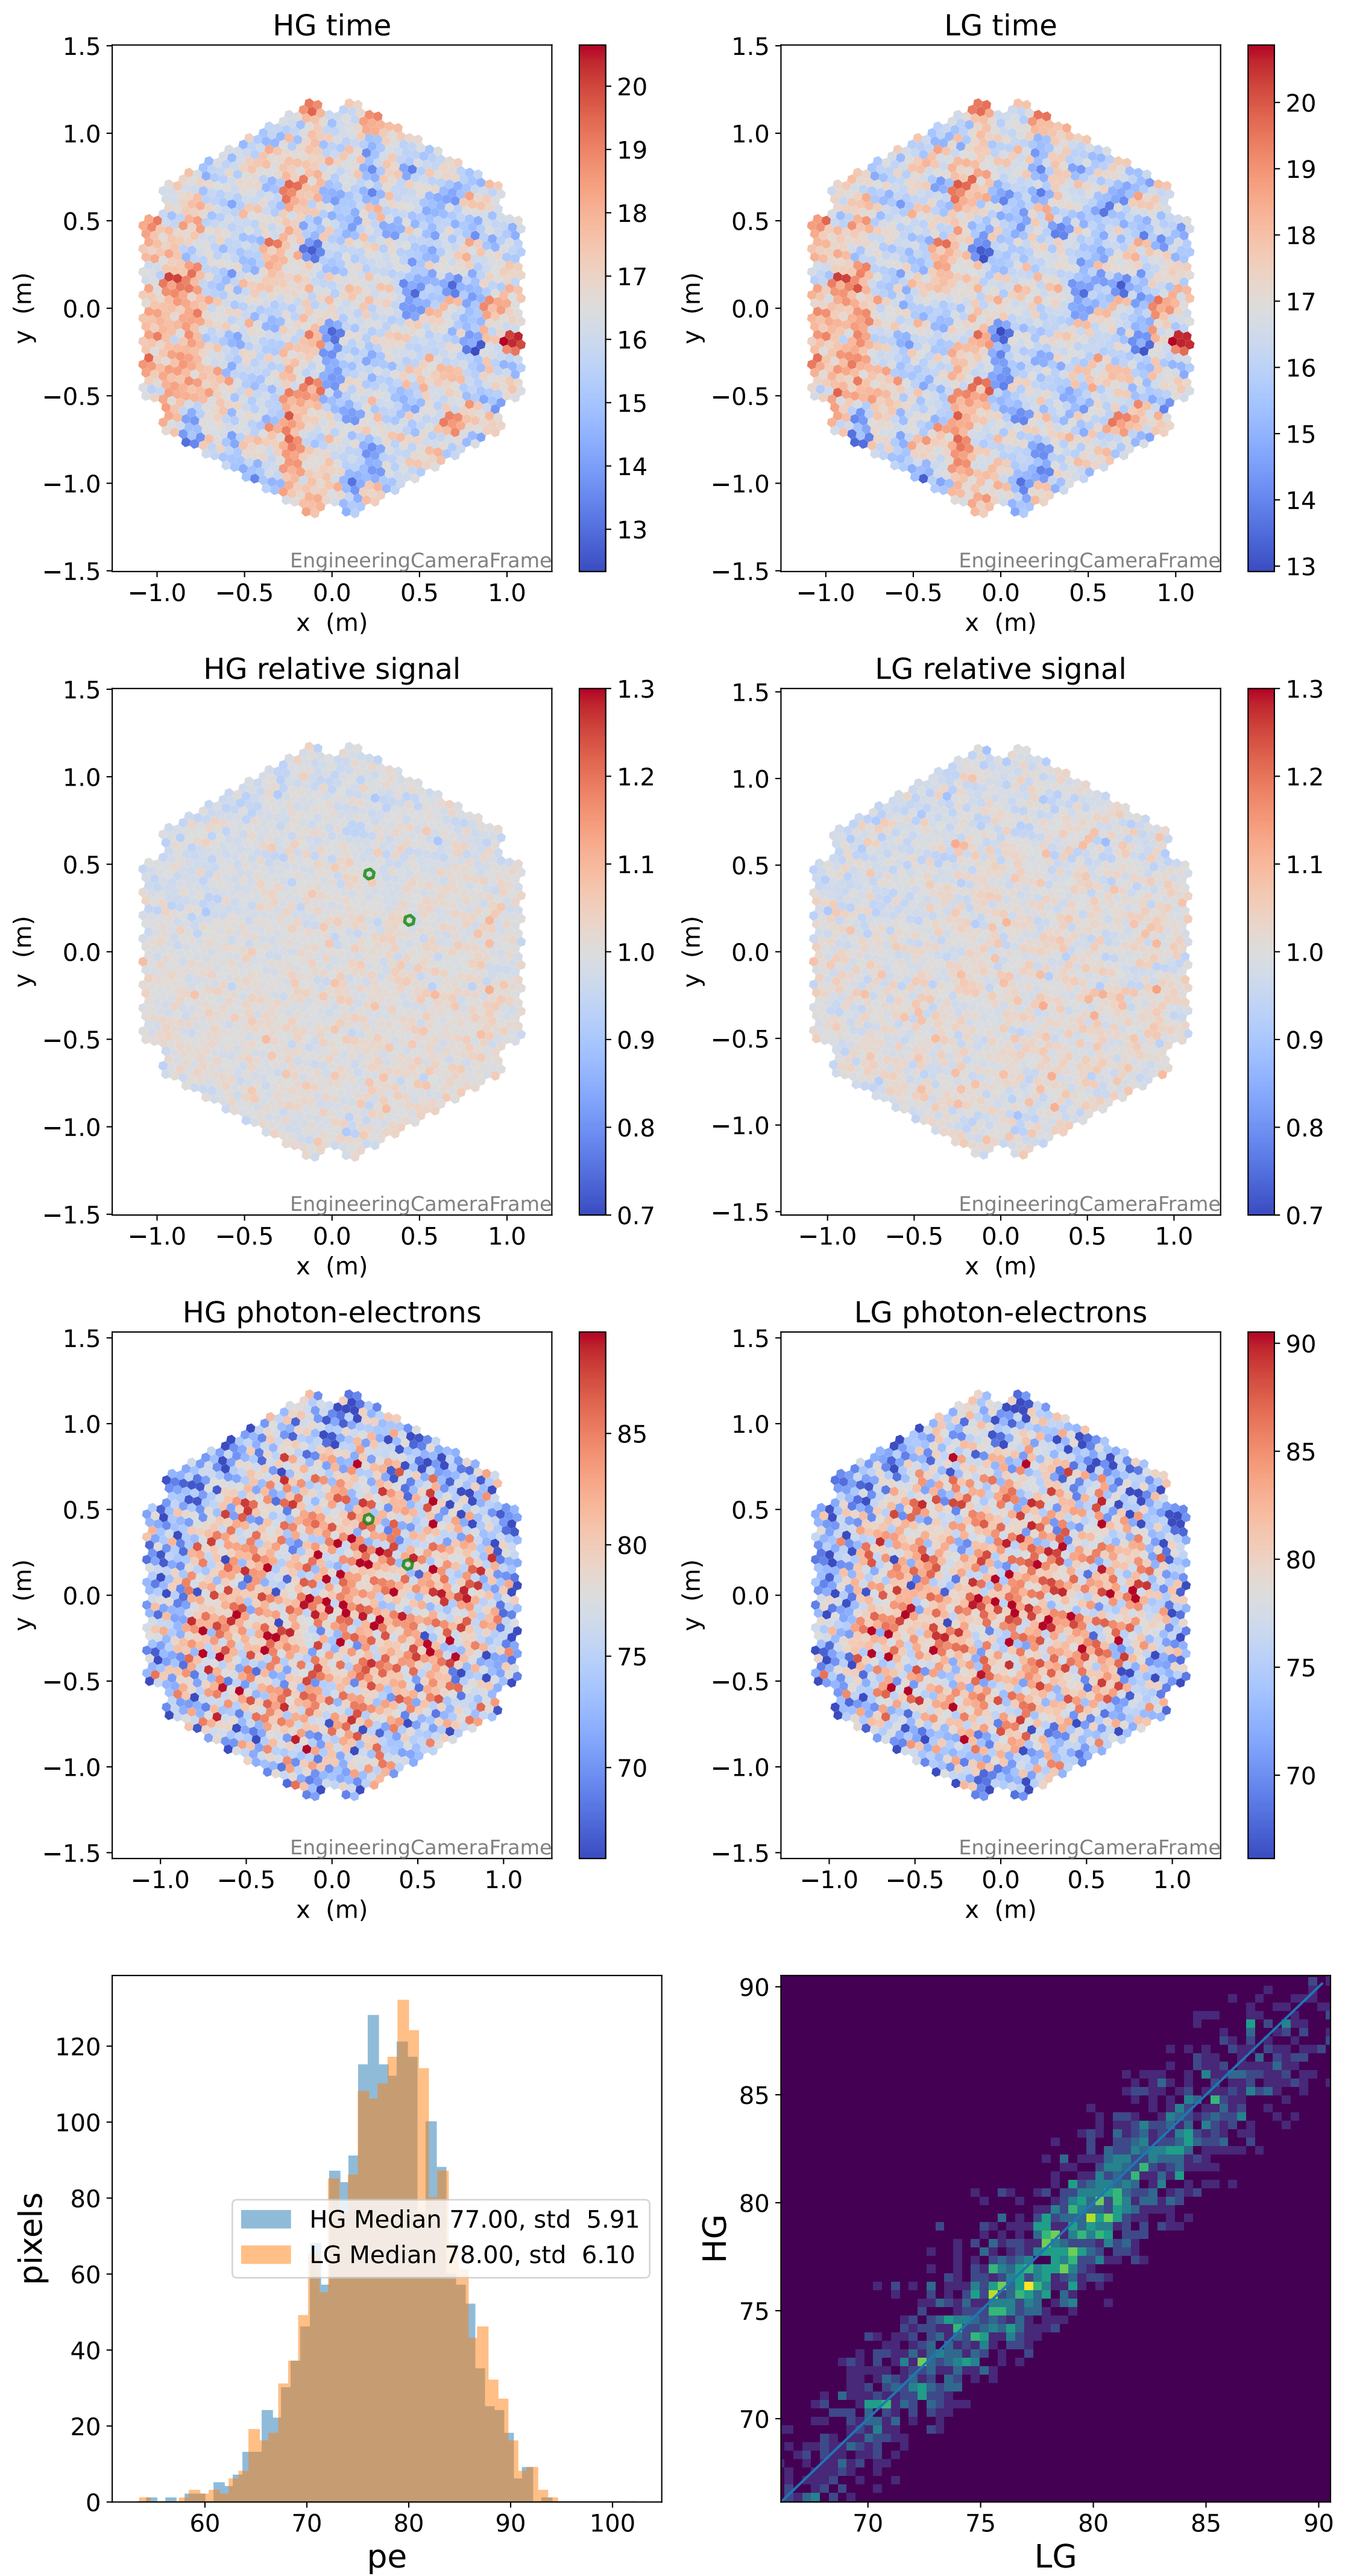

Run 13821

Run 13821

Run 13821 channel: HG

FF sample of 10000 events

pedestal sample of 10000 events

flat-fielded gain [ADC/pe]

Run 13821 channel: LG

FF sample of 10000 events

pedestal sample of 10000 events

flat-fielded gain [ADC/pe]