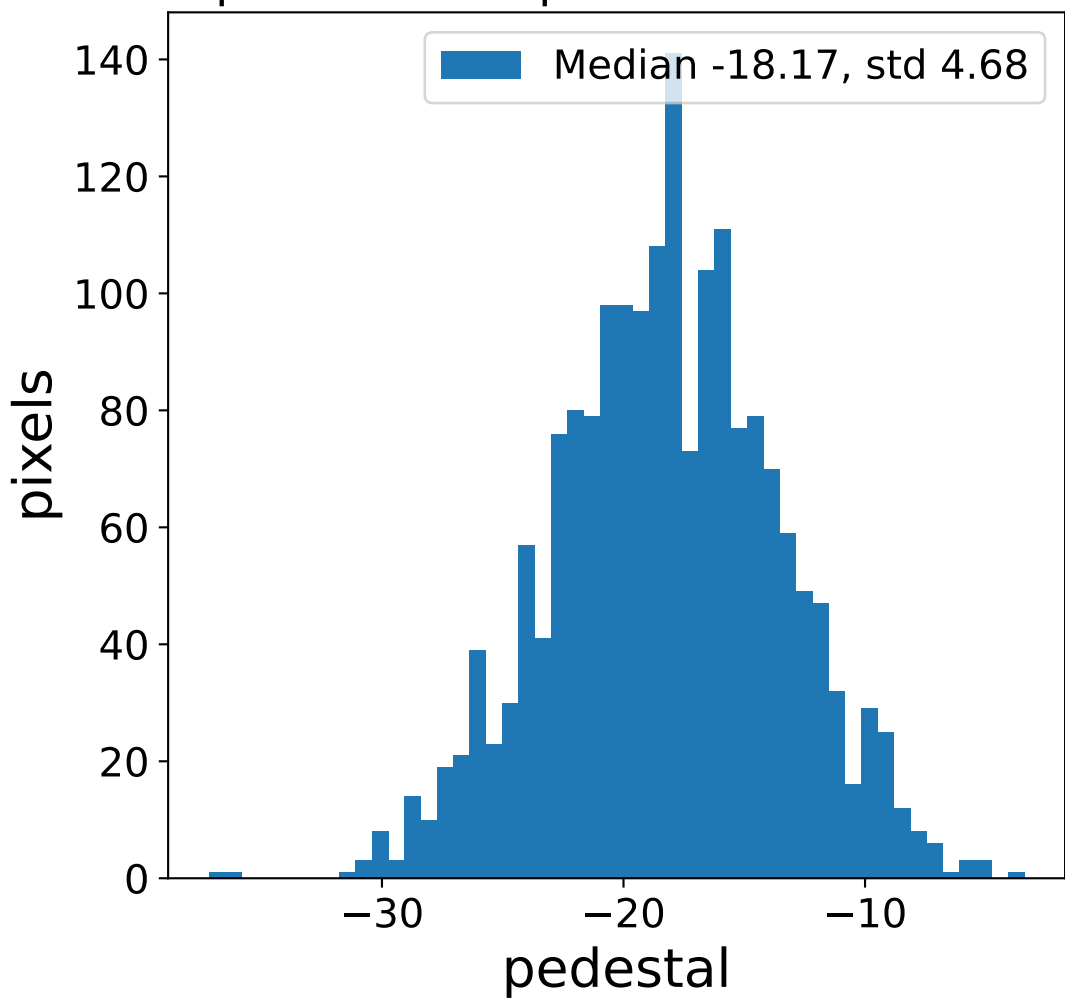

Run 13821

Run 13821

Run 13821 channel: HG

FF sample of 10000 events

pedestal sample of 10000 events

flat-fielded gain [ADC/pe]

Run 13821 channel: LG

FF sample of 10000 events

pedestal sample of 10000 events

flat-fielded gain [ADC/pe]