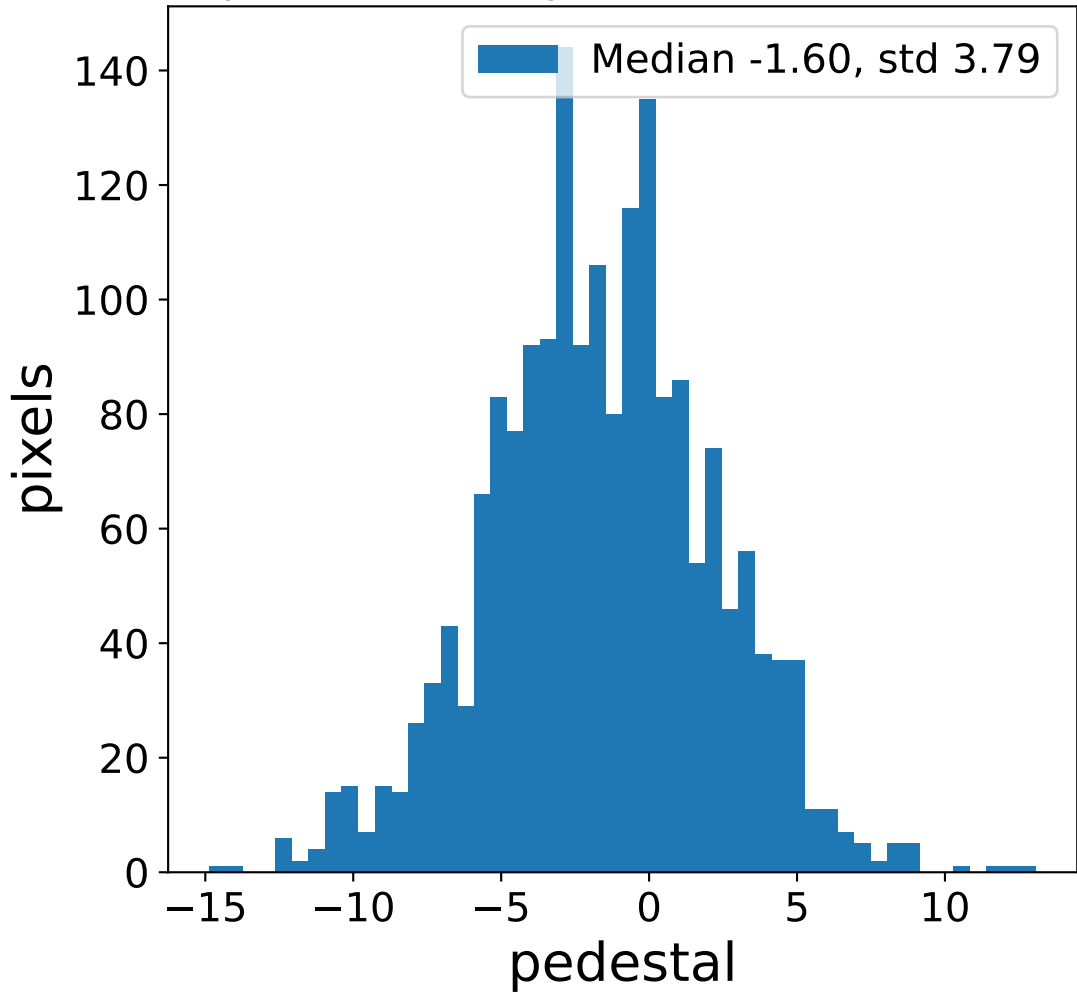

Run 13821

Run 13821

Run 13821 channel: HG

FF sample of 10000 events

pedestal sample of 10000 events

flat-fielded gain [ADC/pe]

Run 13821 channel: LG

FF sample of 10000 events

pedestal sample of 10000 events

flat-fielded gain [ADC/pe]