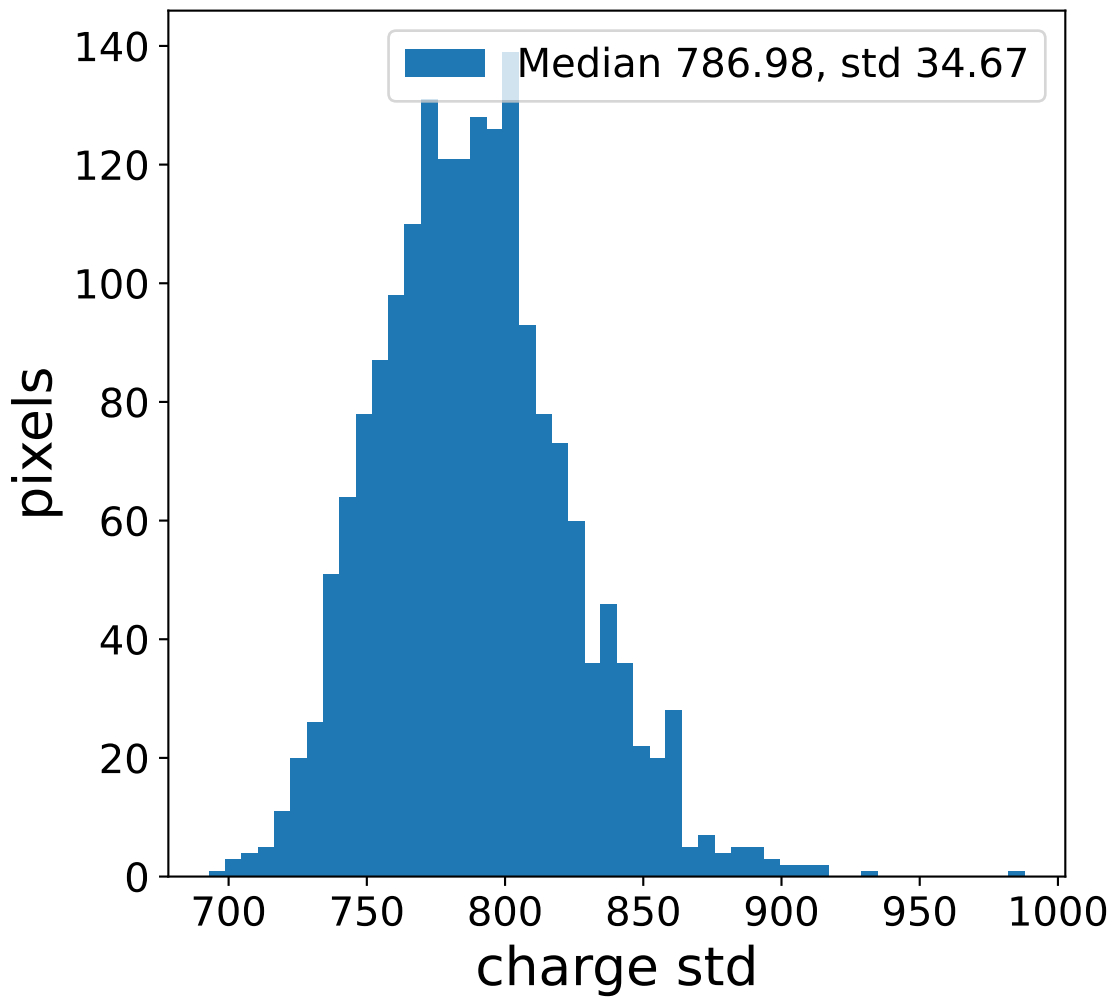

Run 13821

Run 13821

Run 13821 channel: HG

FF sample of 10000 events

pedestal sample of 10000 events

flat-fielded gain [ADC/pe]

Run 13821 channel: LG

FF sample of 10000 events

pedestal sample of 10000 events

flat-fielded gain [ADC/pe]