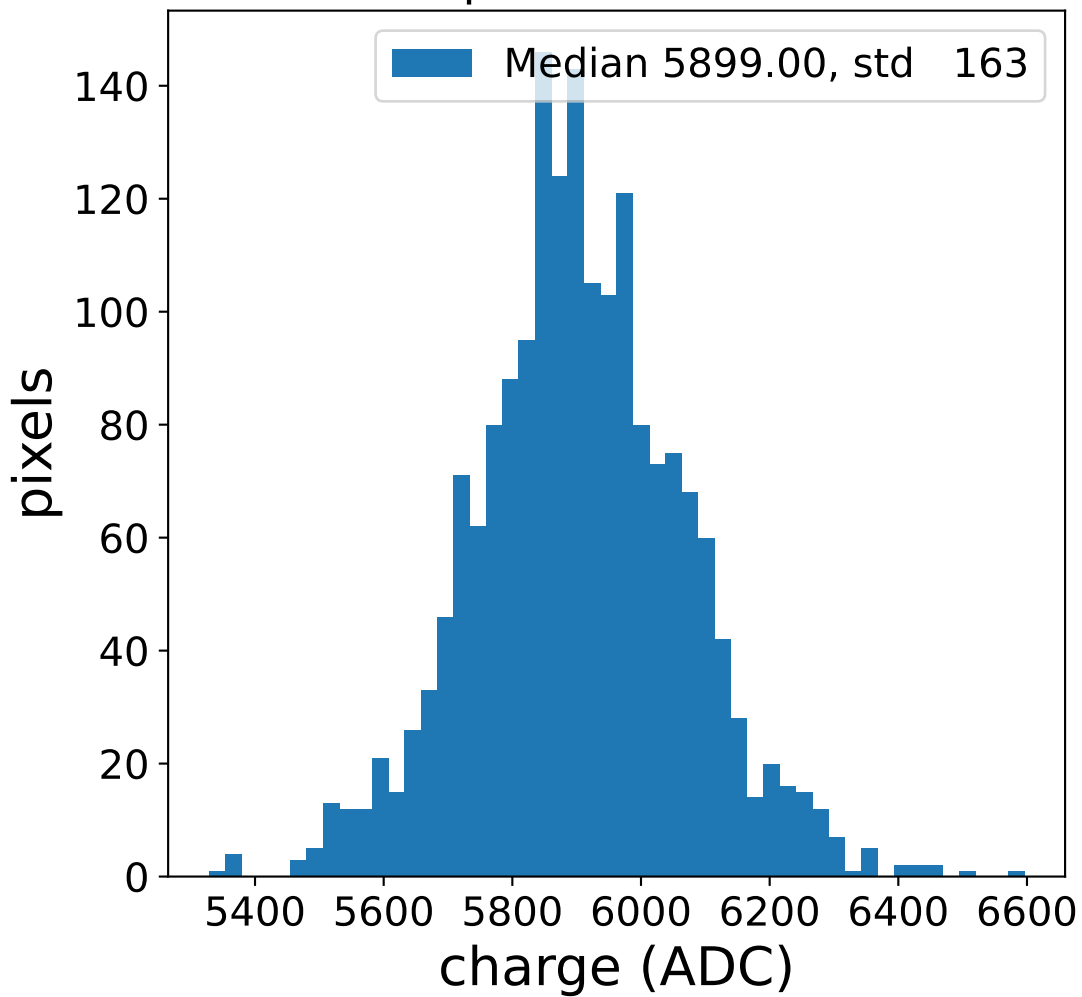

Run 13821

Run 13821

Run 13821 channel: HG

FF sample of 10000 events

pedestal sample of 10000 events

flat-fielded gain [ADC/pe]

Run 13821 channel: LG

FF sample of 10000 events

pedestal sample of 10000 events

flat-fielded gain [ADC/pe]