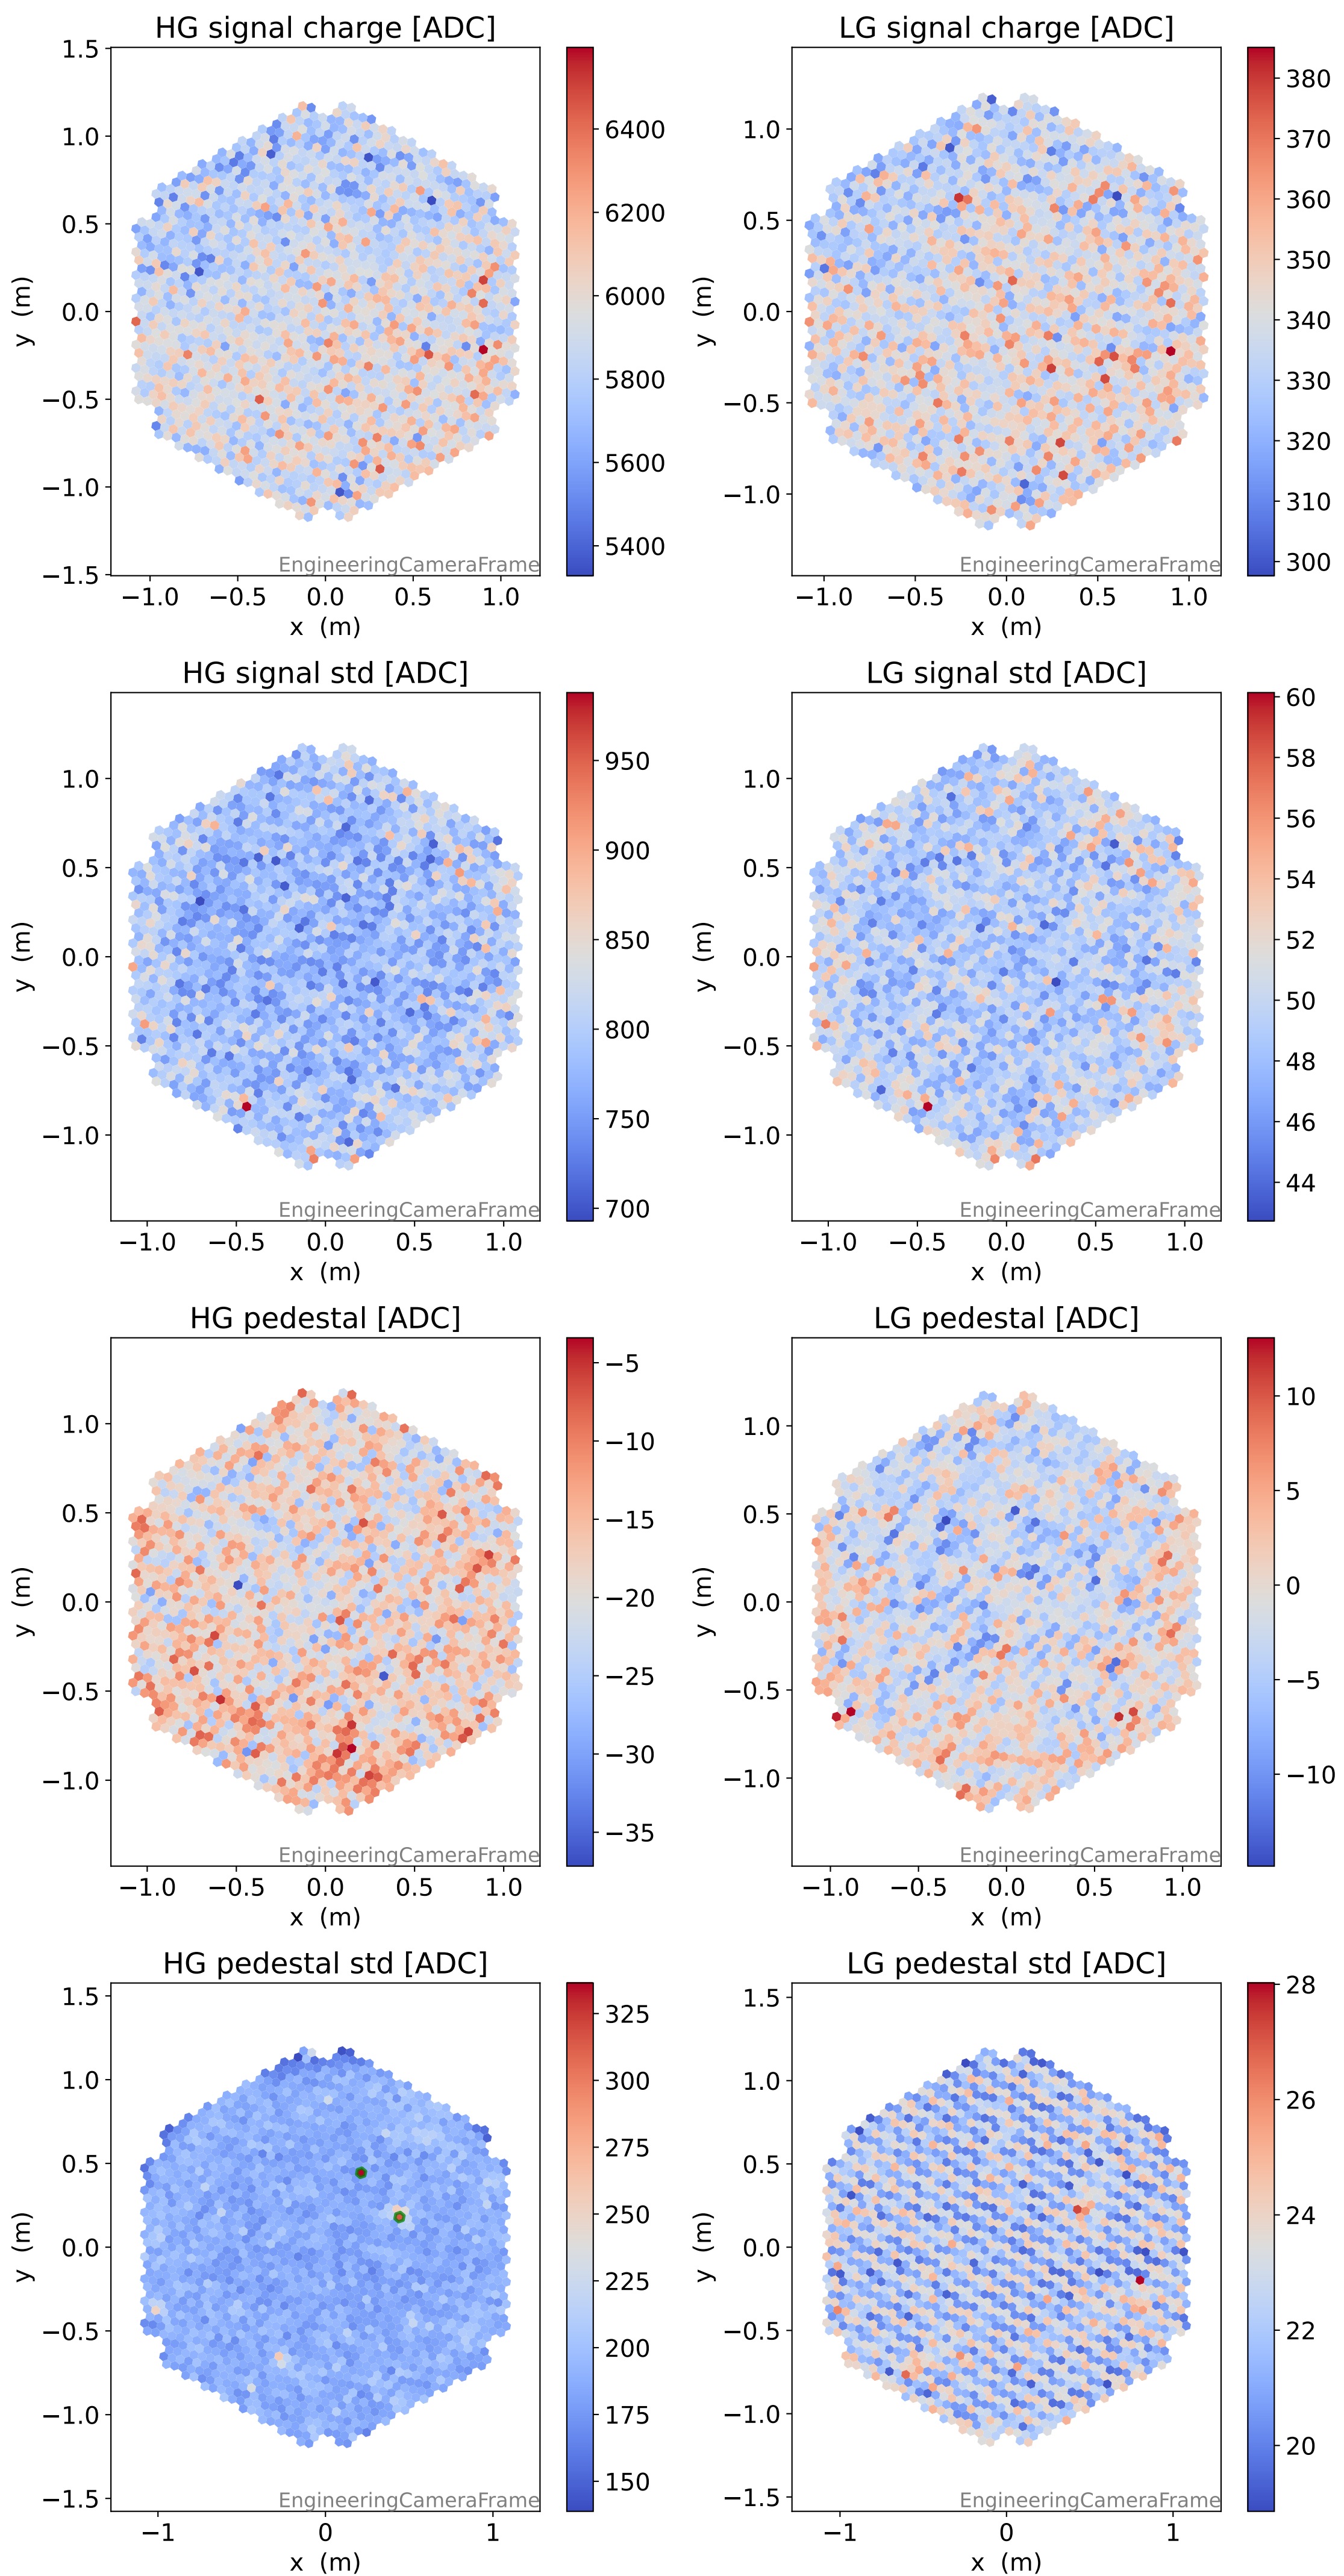

Run 13821

Run 13821

Run 13821 channel: HG

FF sample of 10000 events

pedestal sample of 10000 events

flat-fielded gain [ADC/pe]

Run 13821 channel: LG

FF sample of 10000 events

pedestal sample of 10000 events

flat-fielded gain [ADC/pe]