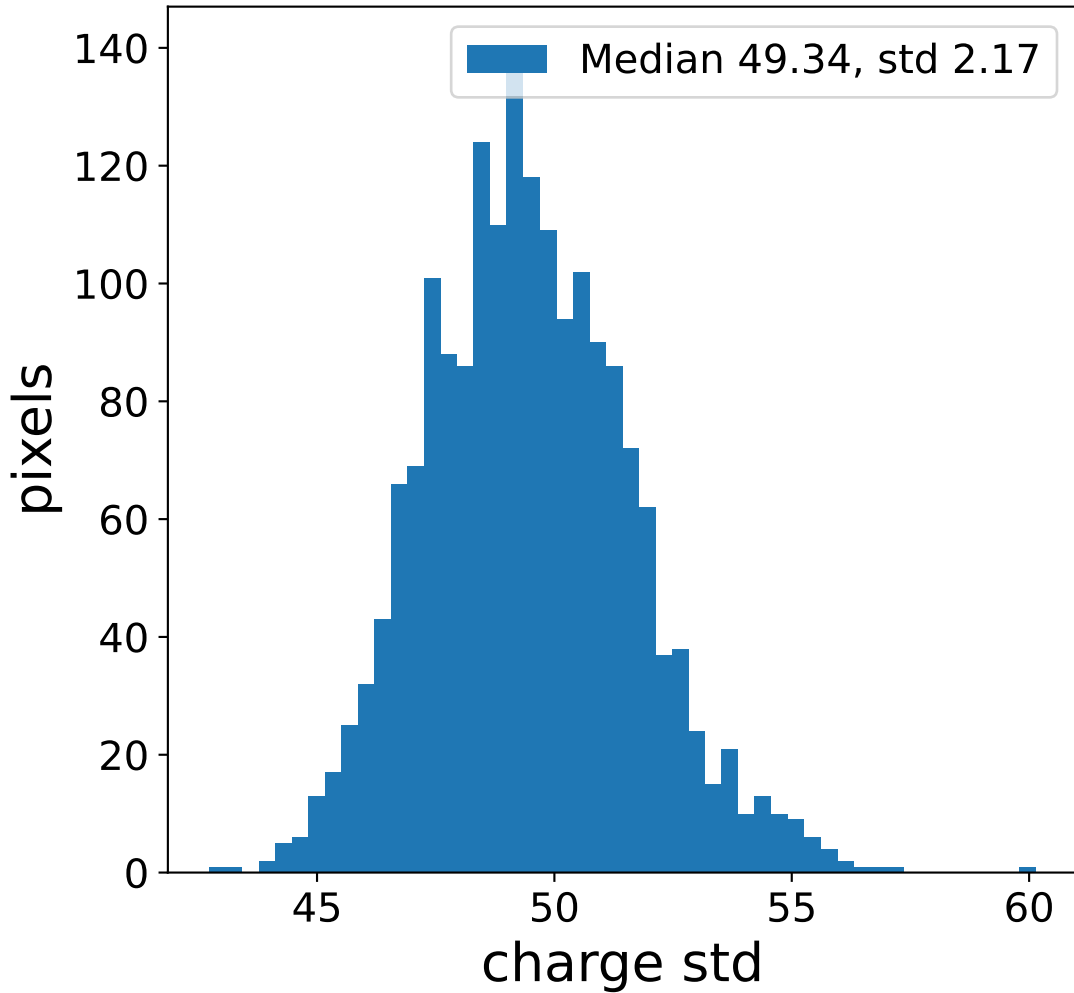

Run 13821

Run 13821

Run 13821 channel: HG

FF sample of 10000 events

pedestal sample of 10000 events

flat-fielded gain [ADC/pe]

Run 13821 channel: LG

FF sample of 10000 events

pedestal sample of 10000 events

flat-fielded gain [ADC/pe]