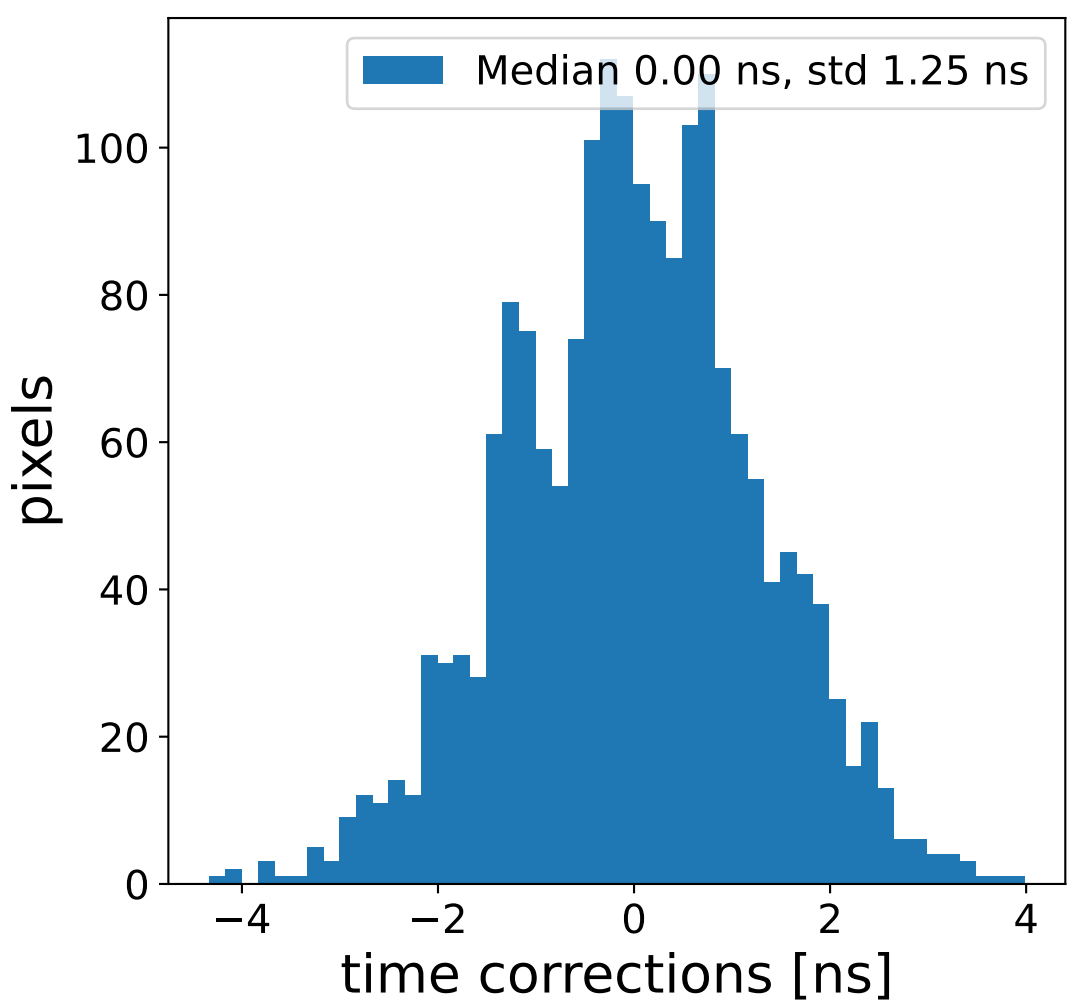

Run 13821

Run 13821

Run 13821 channel: HG

FF sample of 10000 events

pedestal sample of 10000 events

flat-fielded gain [ADC/pe]

Run 13821 channel: LG

FF sample of 10000 events

pedestal sample of 10000 events

flat-fielded gain [ADC/pe]