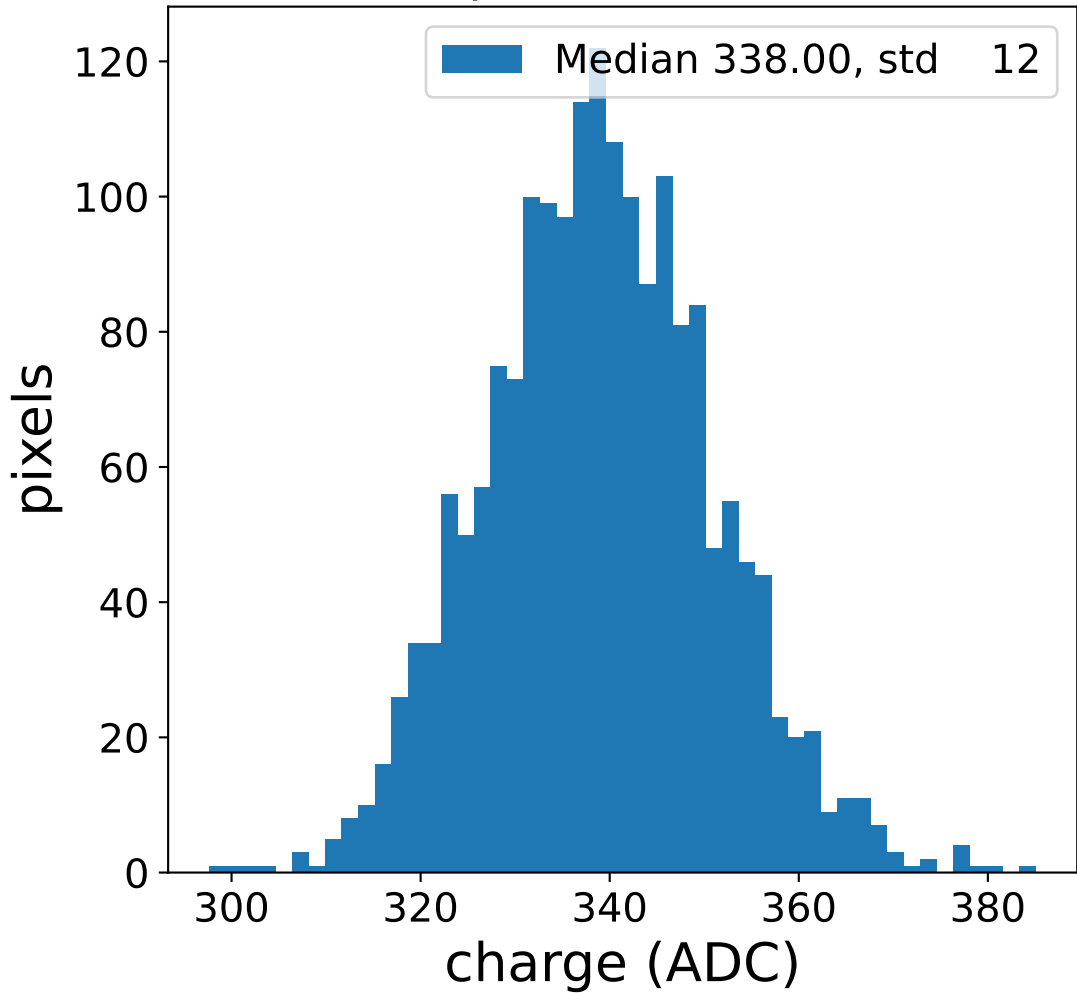

Run 13821

Run 13821

Run 13821 channel: HG

FF sample of 10000 events

pedestal sample of 10000 events

flat-fielded gain [ADC/pe]

Run 13821 channel: LG

FF sample of 10000 events

pedestal sample of 10000 events

flat-fielded gain [ADC/pe]