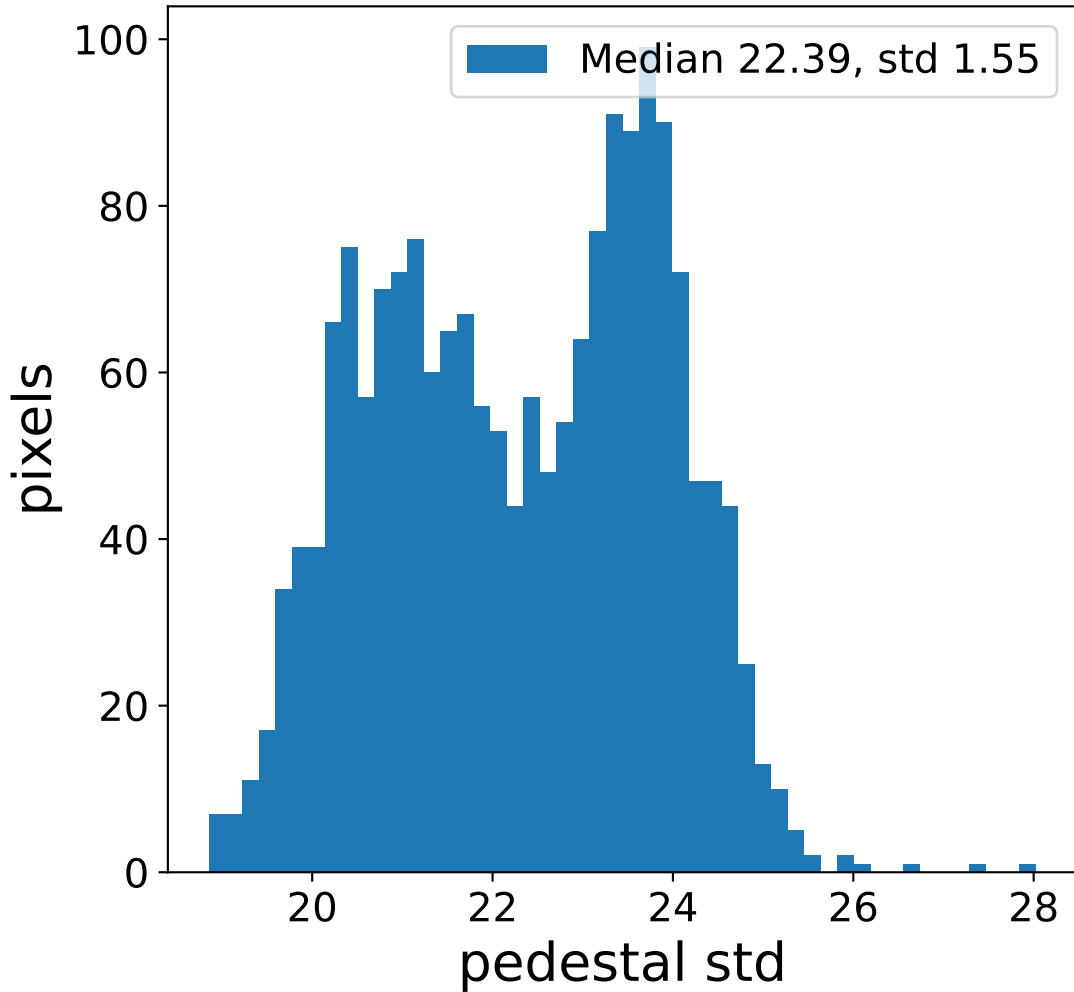

Run 13821

Run 13821

Run 13821 channel: HG

FF sample of 10000 events

pedestal sample of 10000 events

flat-fielded gain [ADC/pe]

Run 13821 channel: LG

FF sample of 10000 events

pedestal sample of 10000 events

flat-fielded gain [ADC/pe]