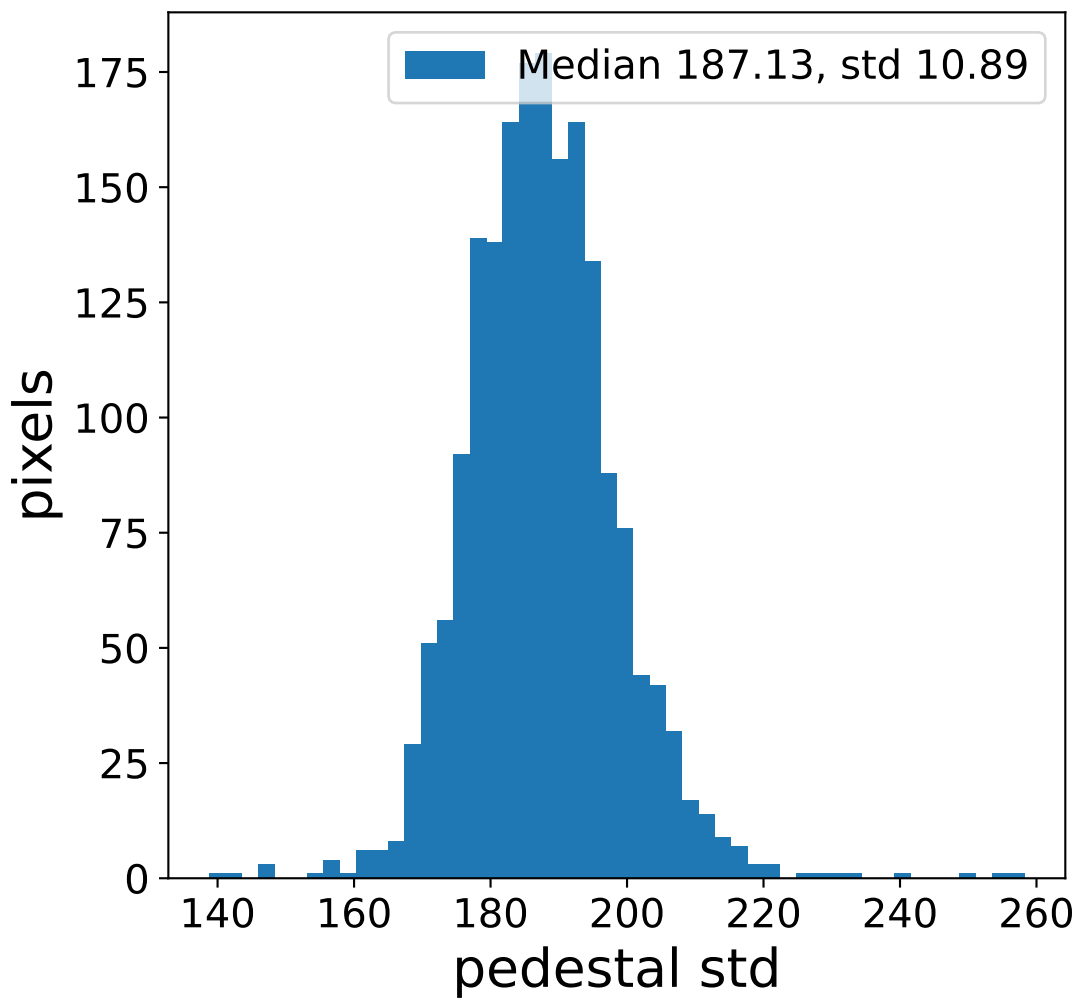

Run 13821

Run 13821

Run 13821 channel: HG

FF sample of 10000 events

pedestal sample of 10000 events

flat-fielded gain [ADC/pe]

Run 13821 channel: LG

FF sample of 10000 events

pedestal sample of 10000 events

flat-fielded gain [ADC/pe]