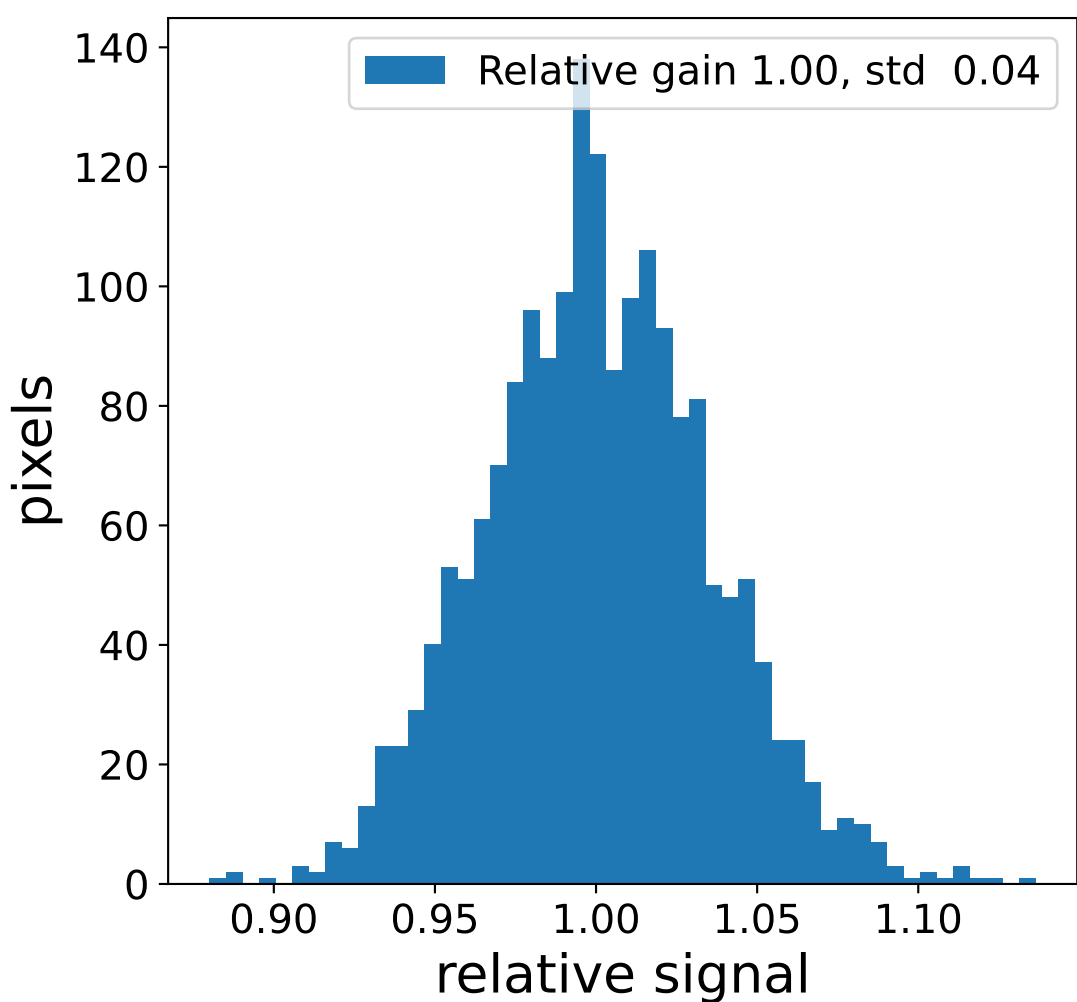

Run 13821

Run 13821

Run 13821 channel: HG

FF sample of 10000 events

pedestal sample of 10000 events

flat-fielded gain [ADC/pe]

Run 13821 channel: LG

FF sample of 10000 events

pedestal sample of 10000 events

flat-fielded gain [ADC/pe]