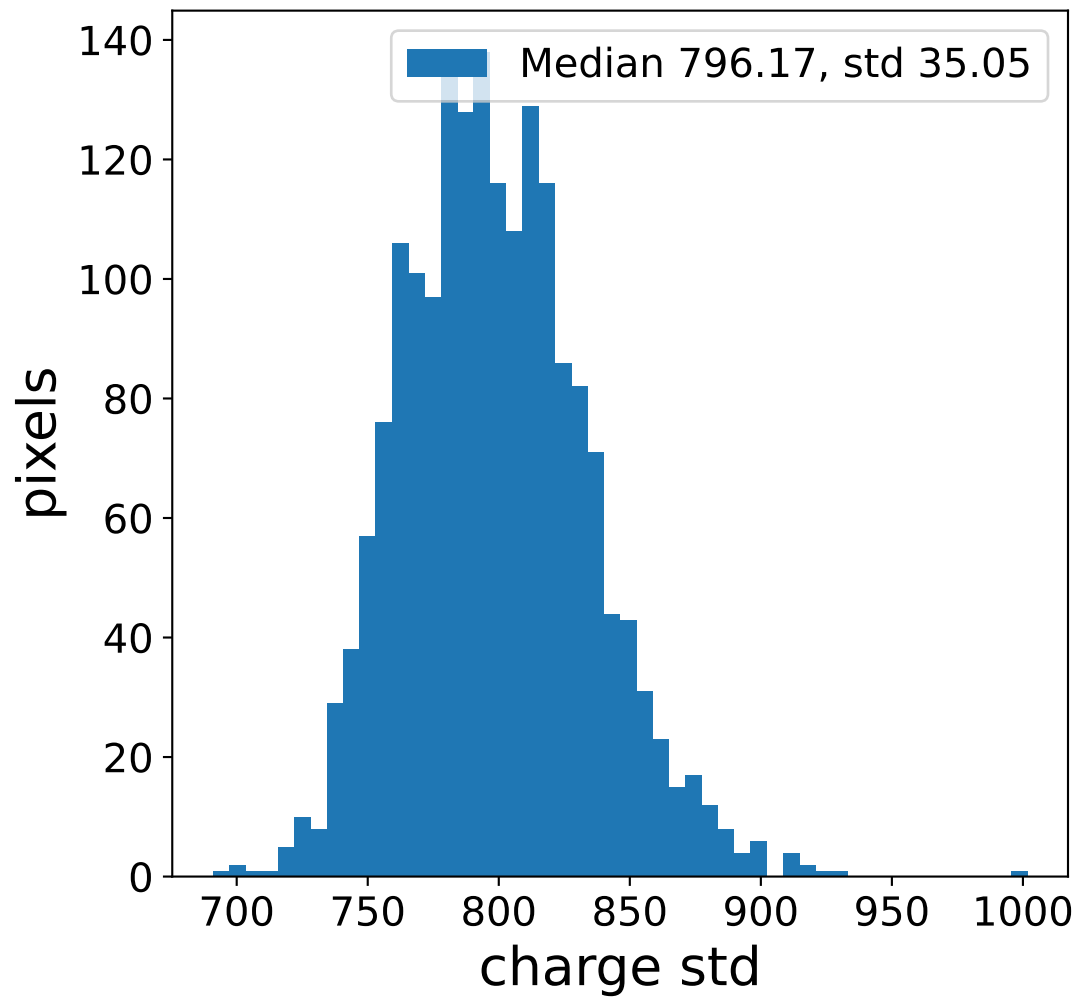

Run 13881

Run 13881

Run 13881 channel: HG

FF sample of 10000 events

pedestal sample of 10000 events

flat-fielded gain [ADC/pe]

Run 13881 channel: LG

FF sample of 10000 events

pedestal sample of 10000 events

flat-fielded gain [ADC/pe]