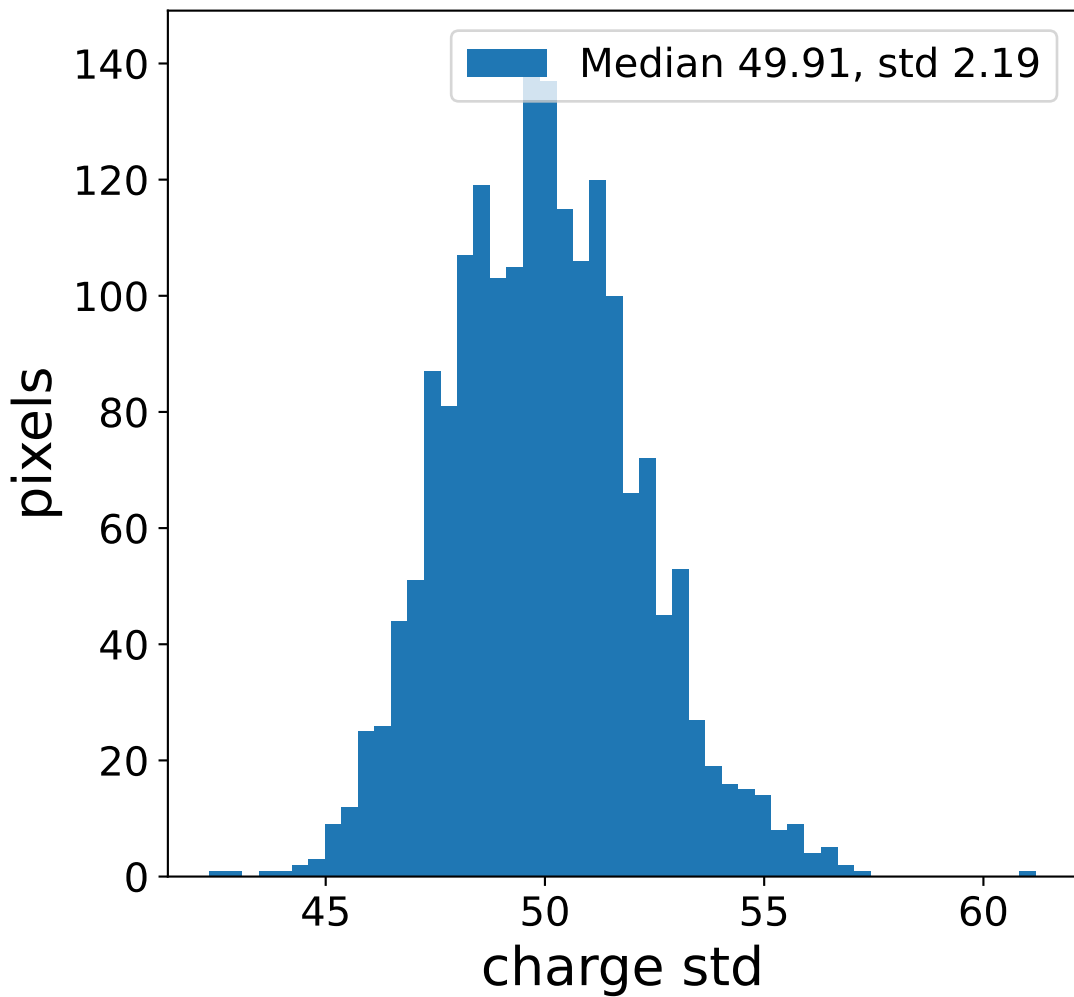

Run 13881

Run 13881

Run 13881 channel: HG

FF sample of 10000 events

pedestal sample of 10000 events

flat-fielded gain [ADC/pe]

Run 13881 channel: LG

FF sample of 10000 events

pedestal sample of 10000 events

flat-fielded gain [ADC/pe]