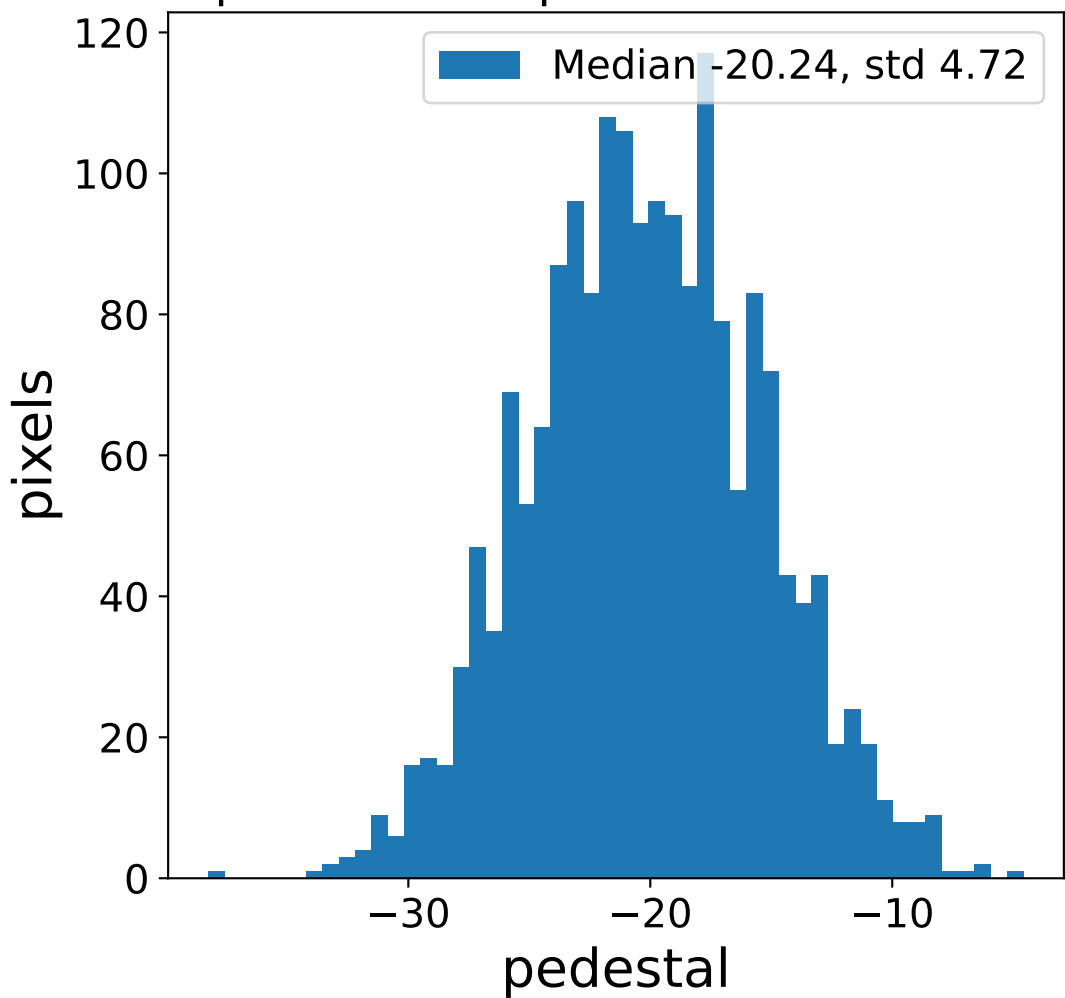

Run 13881

Run 13881

Run 13881 channel: HG

FF sample of 10000 events

pedestal sample of 10000 events

flat-fielded gain [ADC/pe]

Run 13881 channel: LG

FF sample of 10000 events

pedestal sample of 10000 events

flat-fielded gain [ADC/pe]