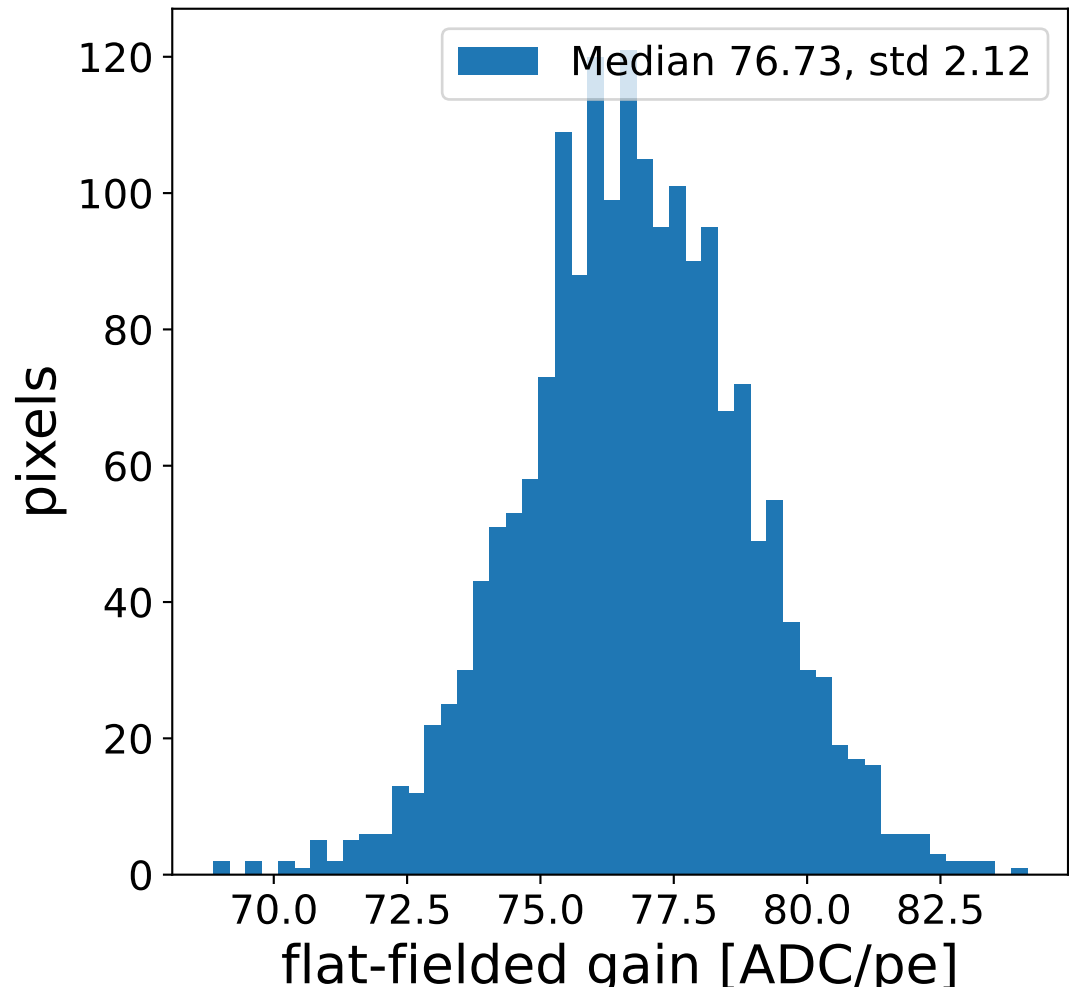

Run 13881

Run 13881

Run 13881 channel: HG

FF sample of 10000 events

pedestal sample of 10000 events

flat-fielded gain [ADC/pe]

Run 13881 channel: LG

FF sample of 10000 events

pedestal sample of 10000 events

flat-fielded gain [ADC/pe]