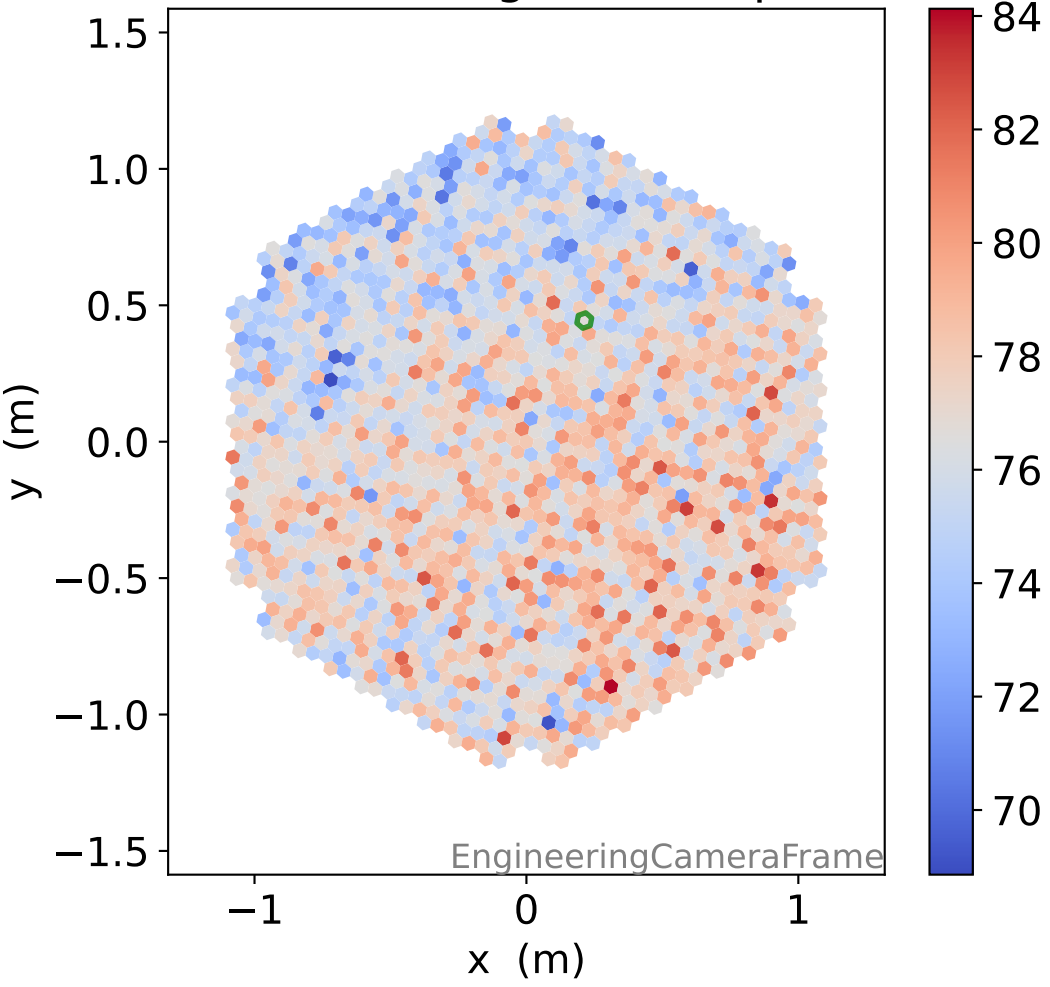

Run 13881

Run 13881

Run 13881 channel: HG

FF sample of 10000 events

pedestal sample of 10000 events

flat-fielded gain [ADC/pe]

Run 13881 channel: LG

FF sample of 10000 events

pedestal sample of 10000 events

flat-fielded gain [ADC/pe]