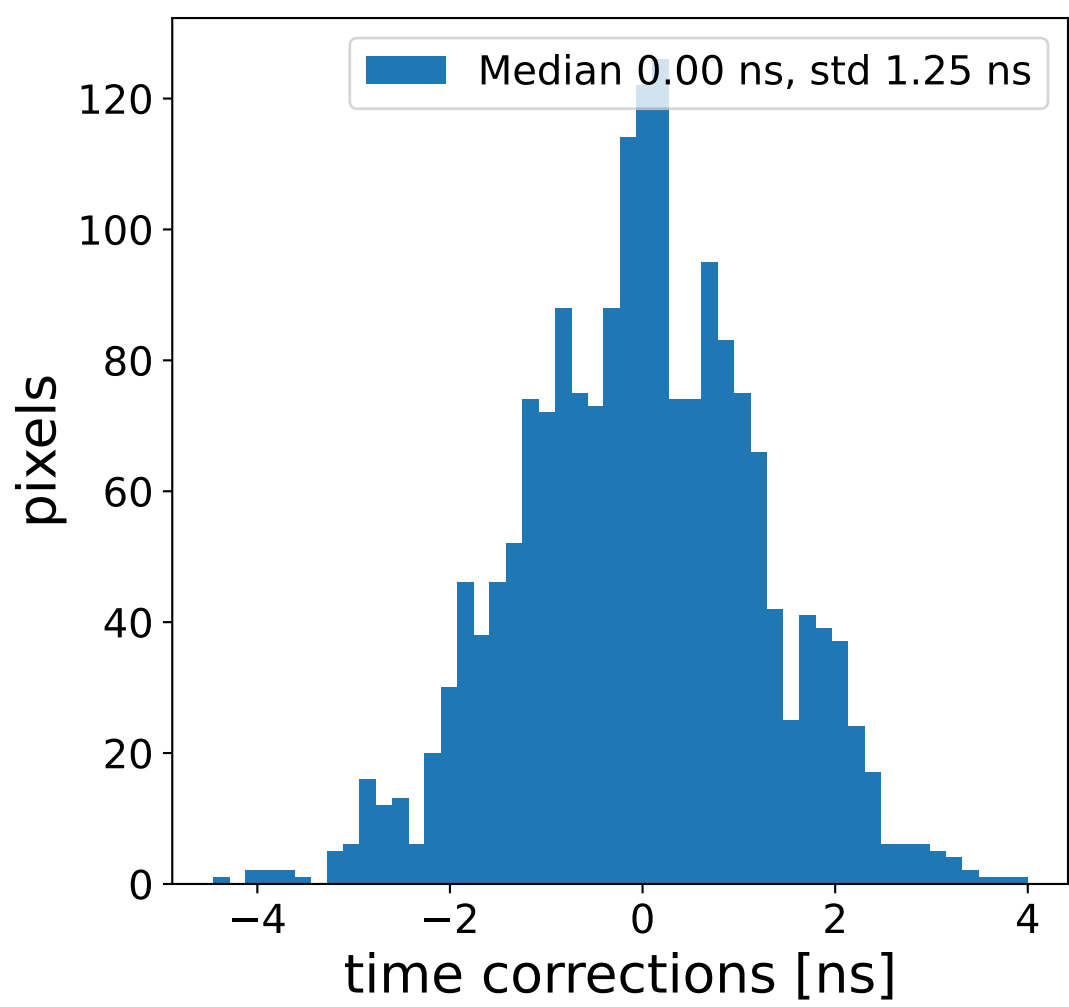

Run 13881

Run 13881

Run 13881 channel: HG

FF sample of 10000 events

pedestal sample of 10000 events

flat-fielded gain [ADC/pe]

Run 13881 channel: LG

FF sample of 10000 events

pedestal sample of 10000 events

flat-fielded gain [ADC/pe]