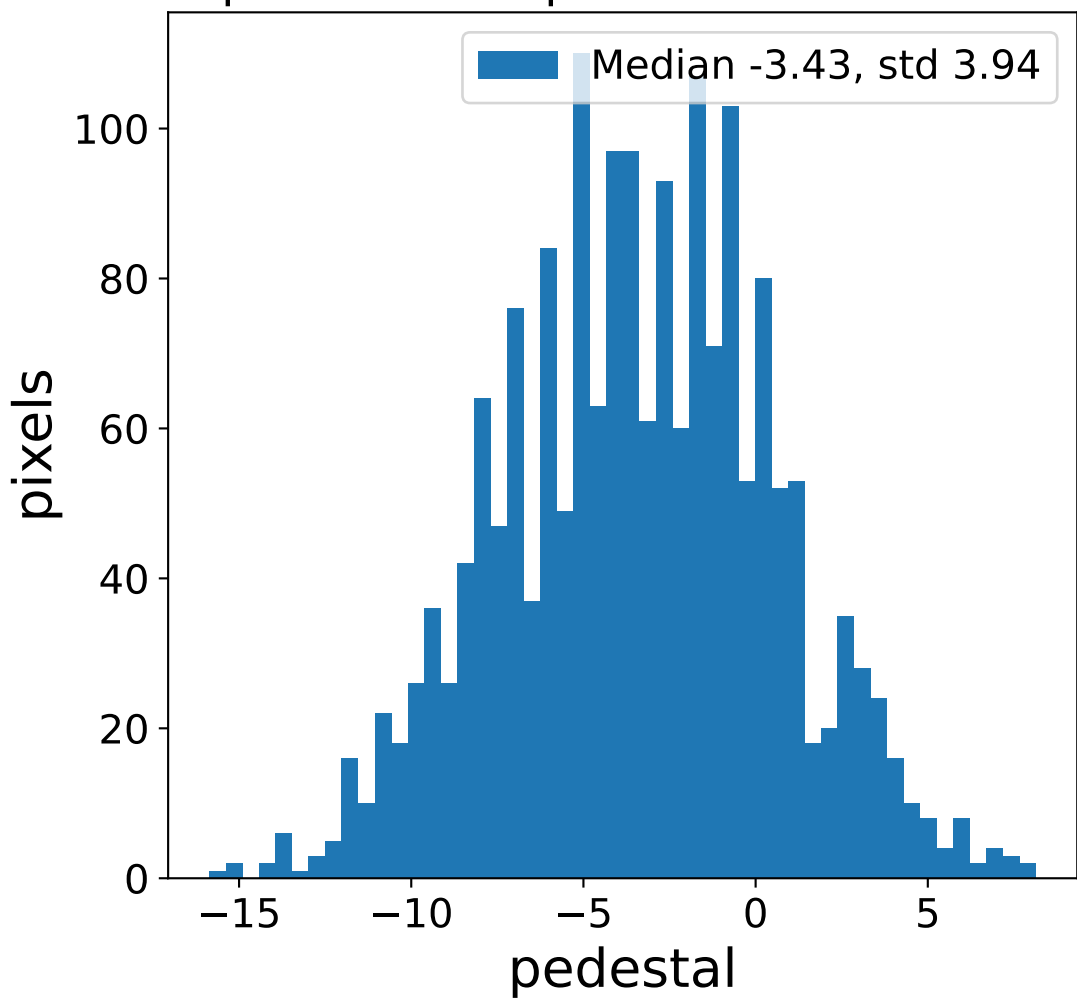

Run 13881

Run 13881

Run 13881 channel: HG

FF sample of 10000 events

pedestal sample of 10000 events

flat-fielded gain [ADC/pe]

Run 13881 channel: LG

FF sample of 10000 events

pedestal sample of 10000 events

flat-fielded gain [ADC/pe]