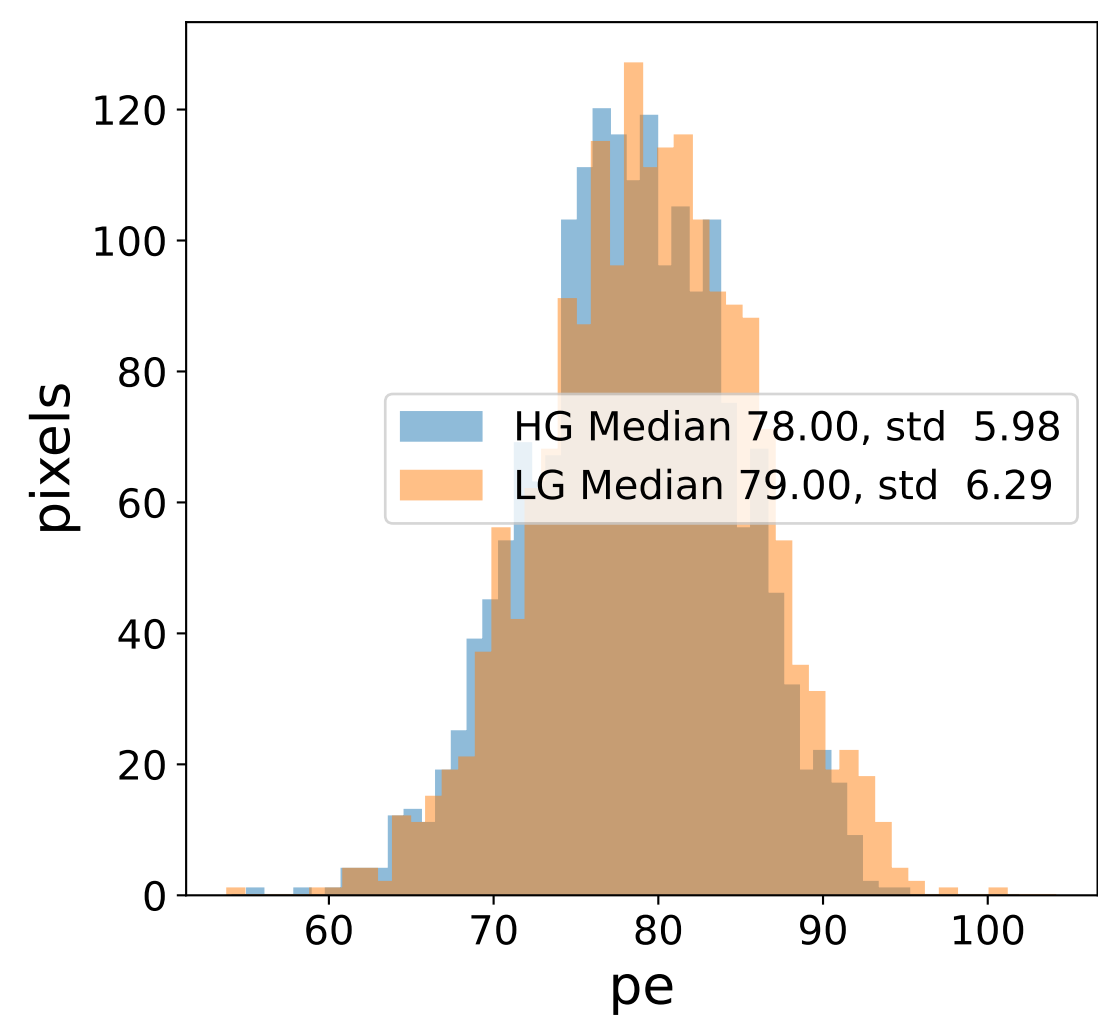

Run 13881

Run 13881

Run 13881 channel: HG

FF sample of 10000 events

pedestal sample of 10000 events

flat-fielded gain [ADC/pe]

Run 13881 channel: LG

FF sample of 10000 events

pedestal sample of 10000 events

flat-fielded gain [ADC/pe]