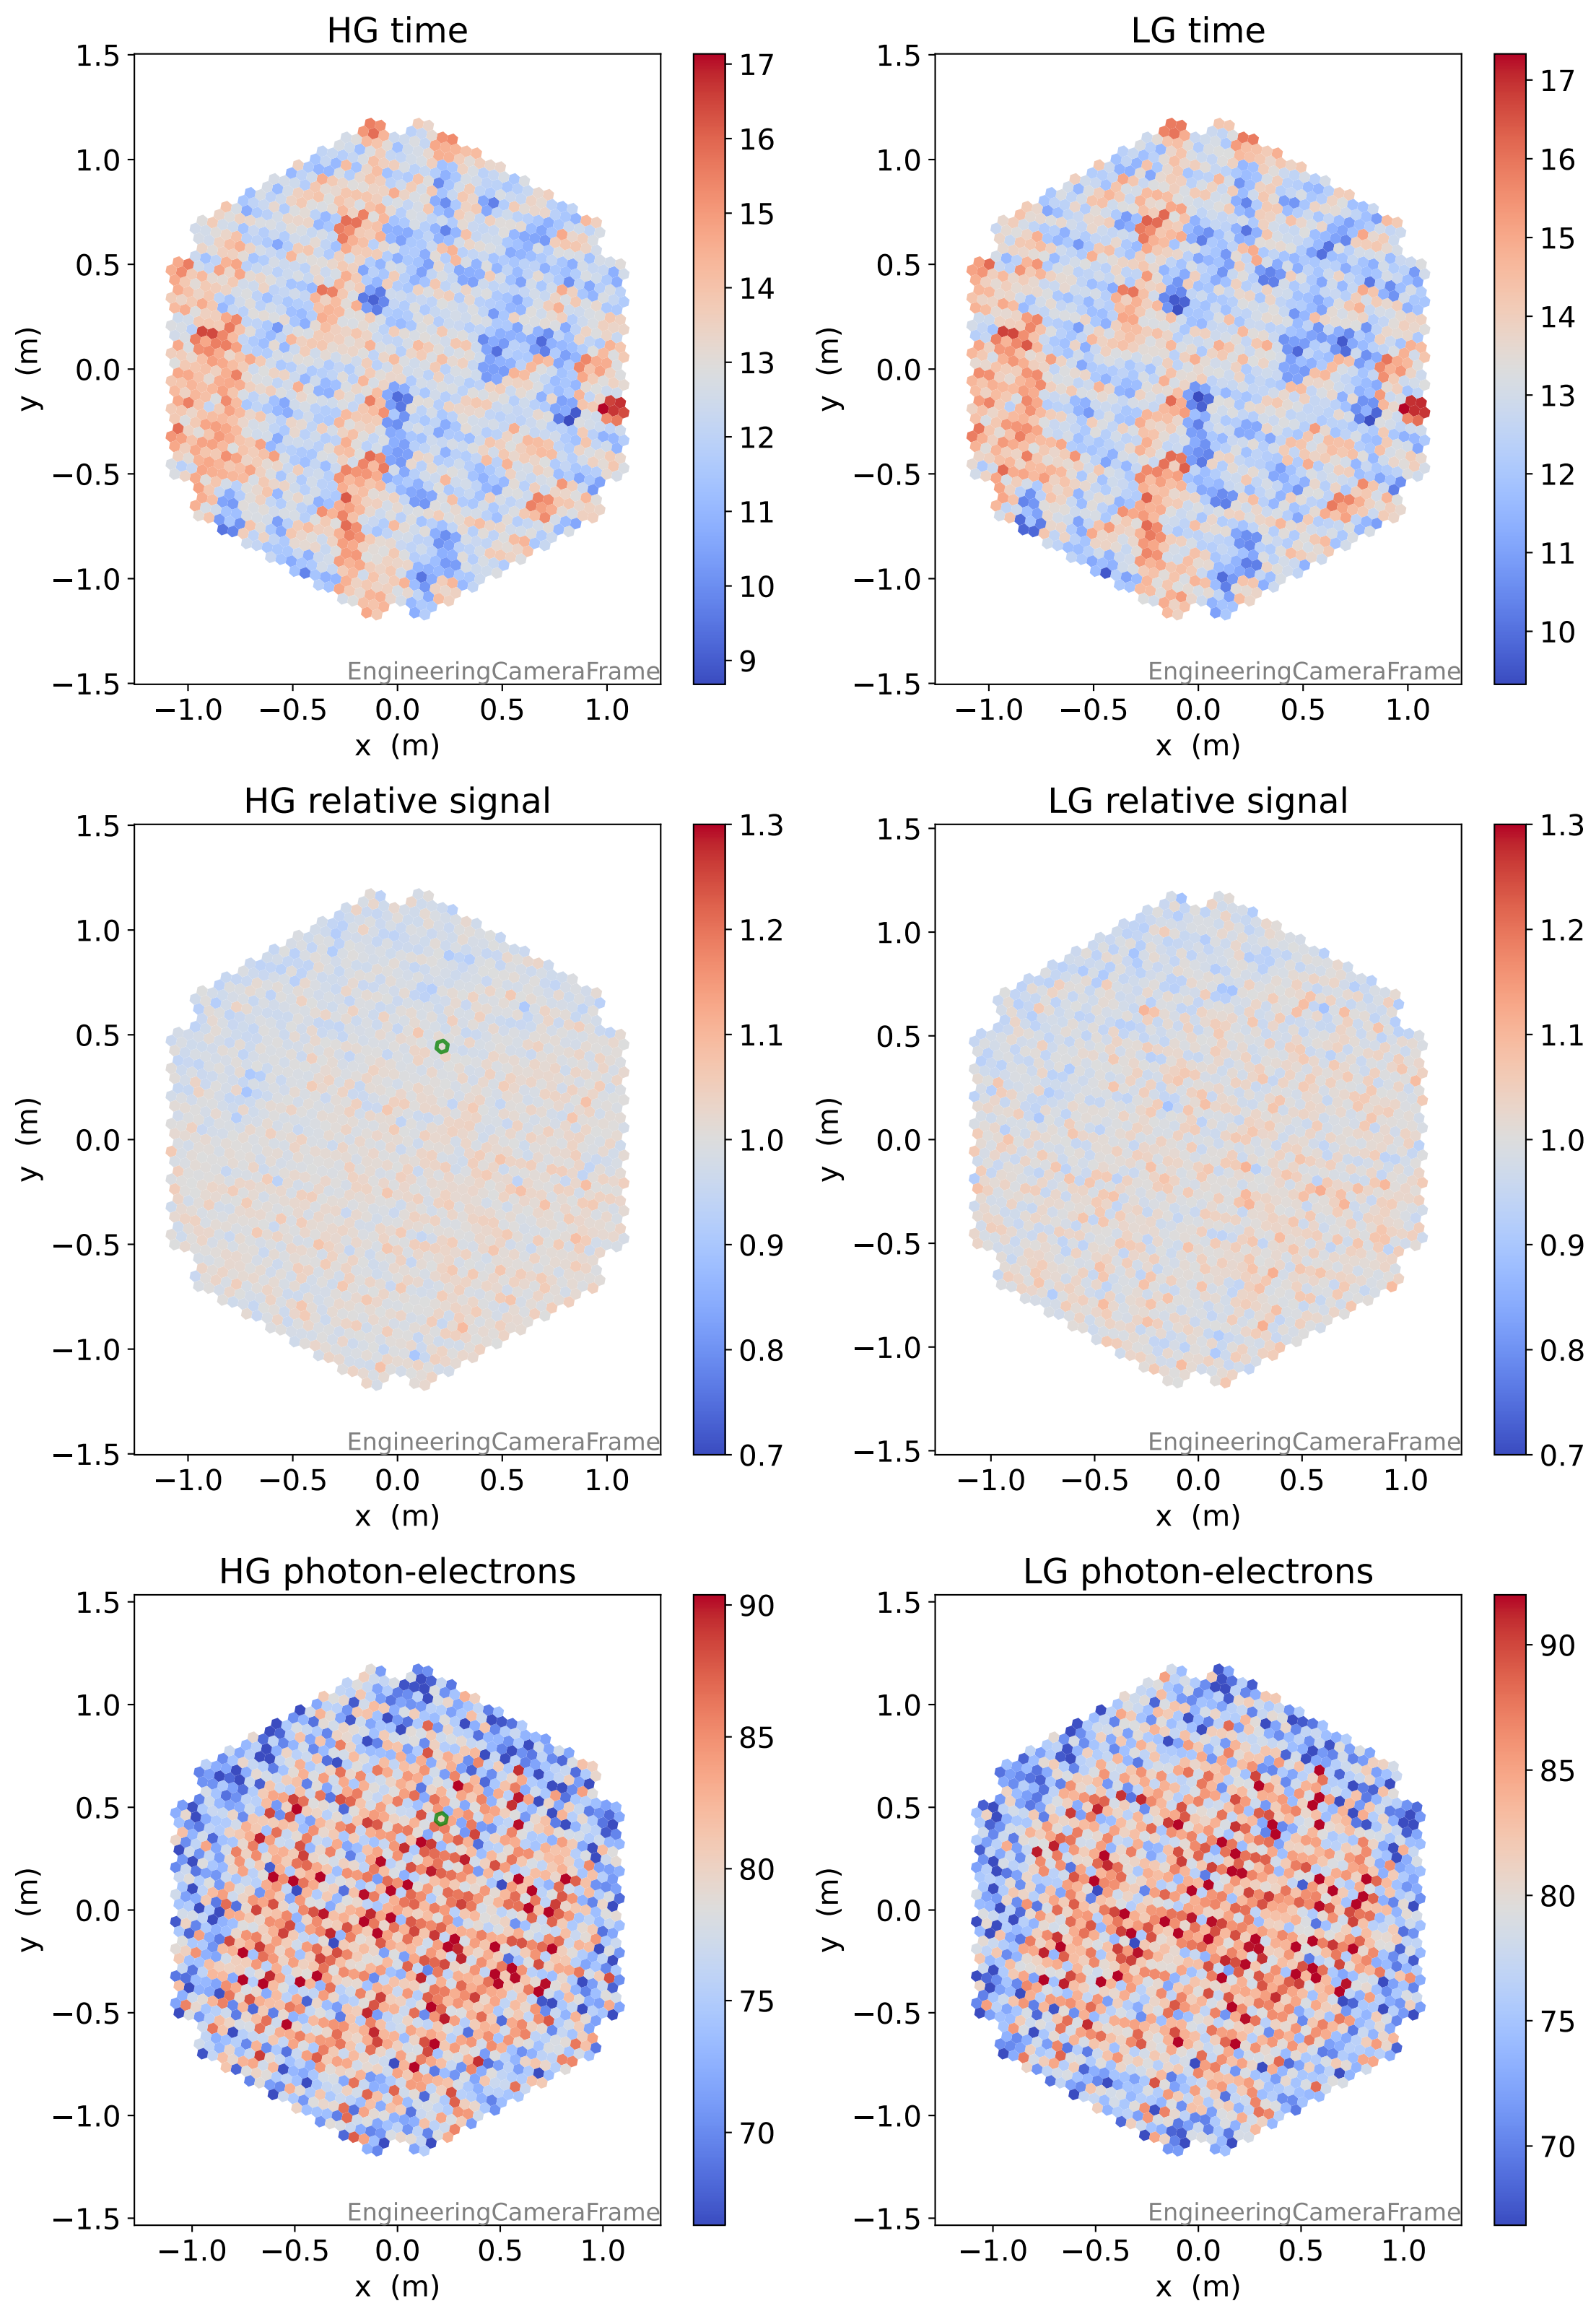

Run 13881

Run 13881

Run 13881 channel: HG

FF sample of 10000 events

pedestal sample of 10000 events

flat-fielded gain [ADC/pe]

Run 13881 channel: LG

FF sample of 10000 events

pedestal sample of 10000 events

flat-fielded gain [ADC/pe]