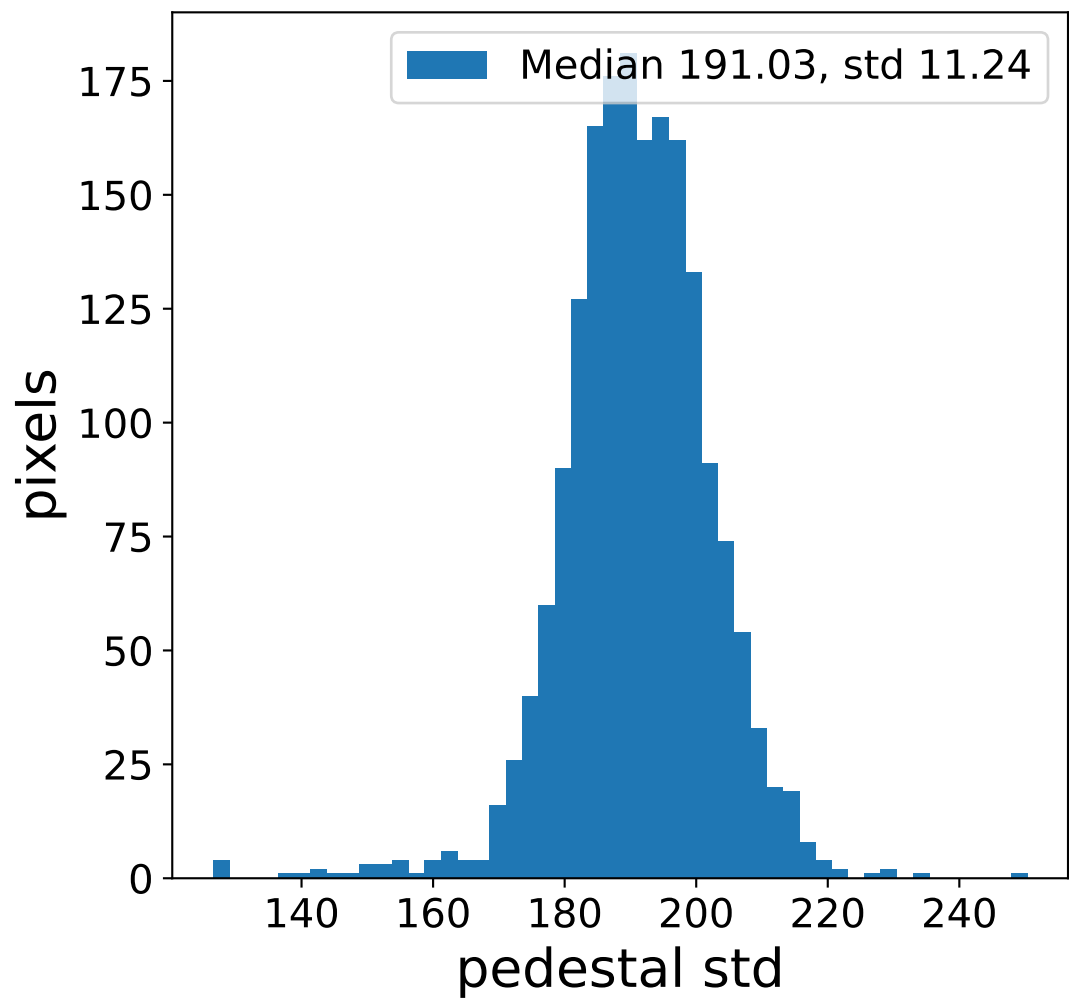

Run 13881

Run 13881

Run 13881 channel: HG

FF sample of 10000 events

pedestal sample of 10000 events

flat-fielded gain [ADC/pe]

Run 13881 channel: LG

FF sample of 10000 events

pedestal sample of 10000 events

flat-fielded gain [ADC/pe]