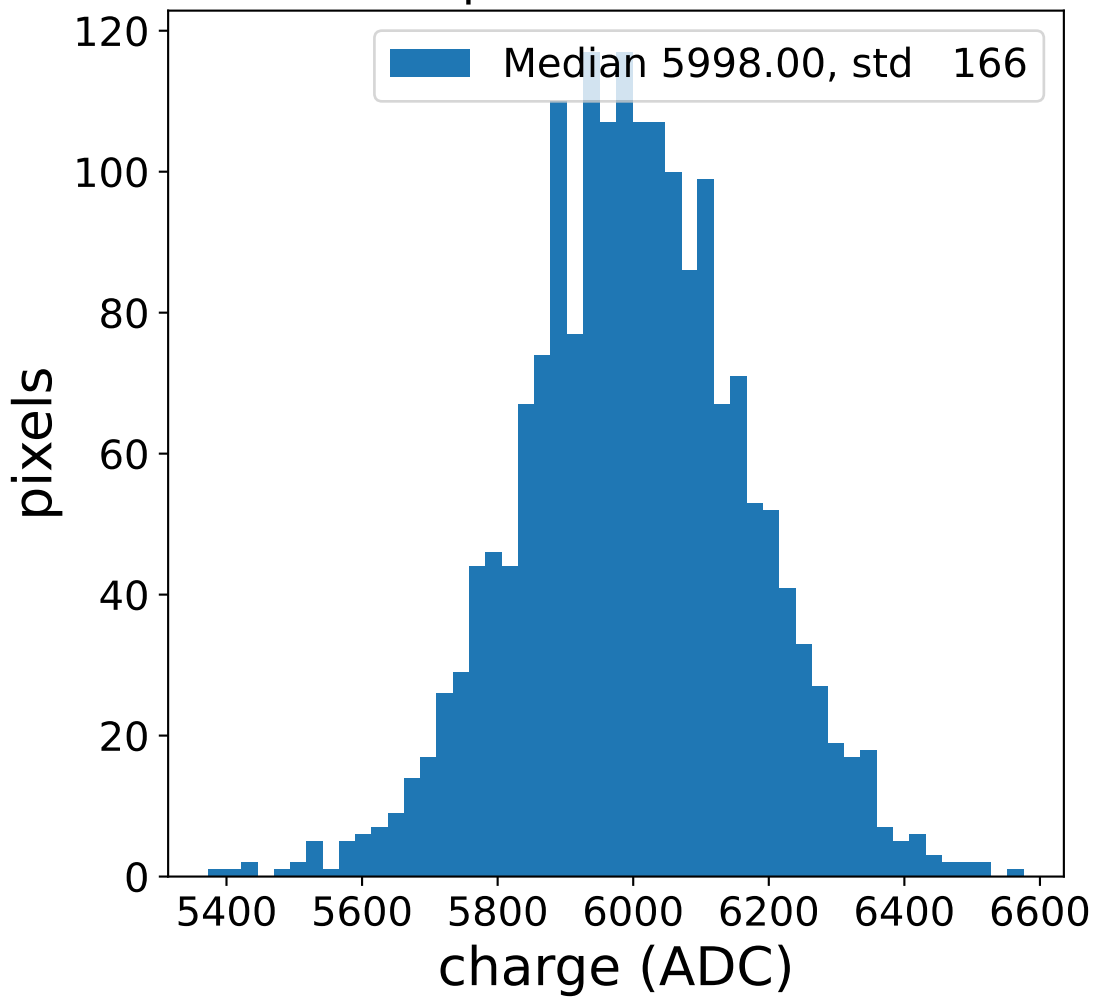

Run 13881

Run 13881

Run 13881 channel: HG

FF sample of 10000 events

pedestal sample of 10000 events

flat-fielded gain [ADC/pe]

Run 13881 channel: LG

FF sample of 10000 events

pedestal sample of 10000 events

flat-fielded gain [ADC/pe]