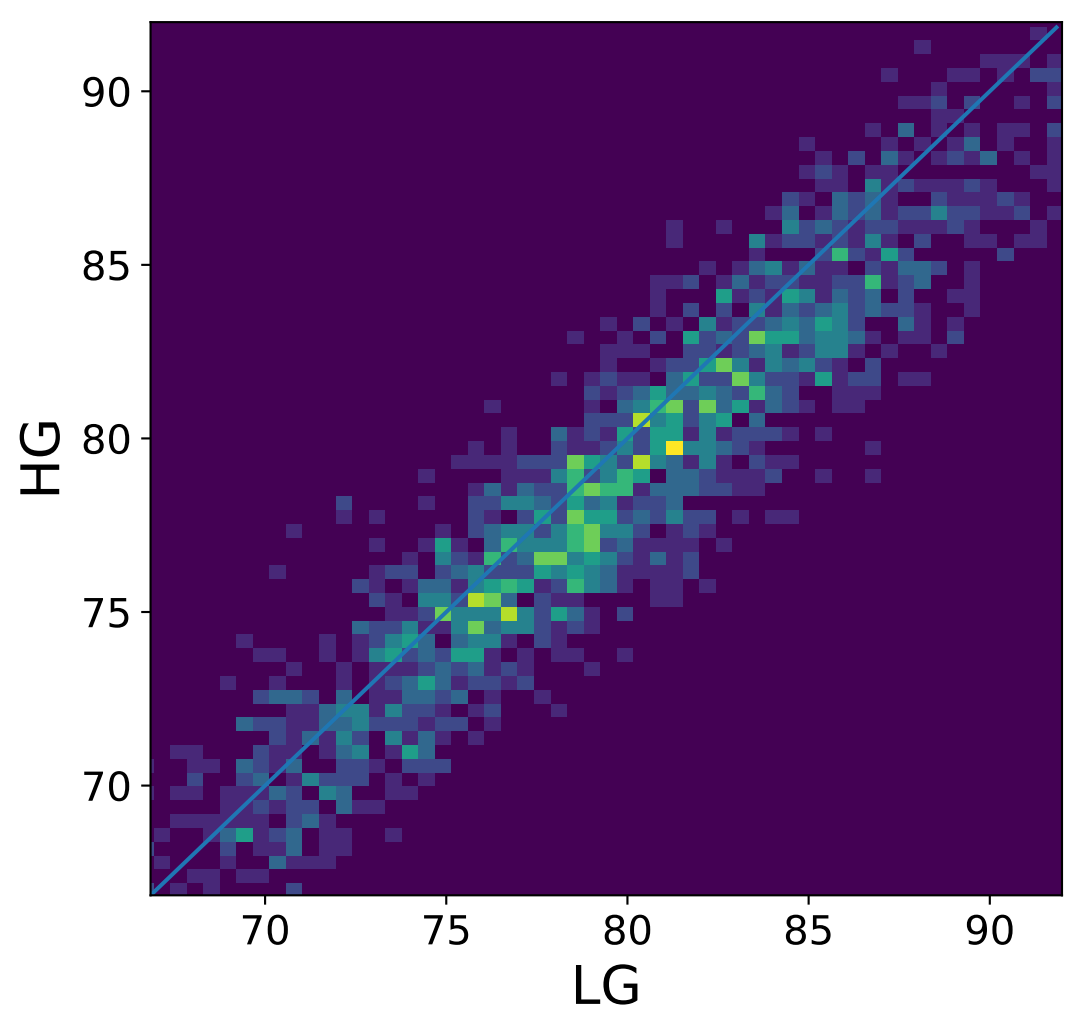

Run 13881

Run 13881

Run 13881 channel: HG

FF sample of 10000 events

pedestal sample of 10000 events

flat-fielded gain [ADC/pe]

Run 13881 channel: LG

FF sample of 10000 events

pedestal sample of 10000 events

flat-fielded gain [ADC/pe]