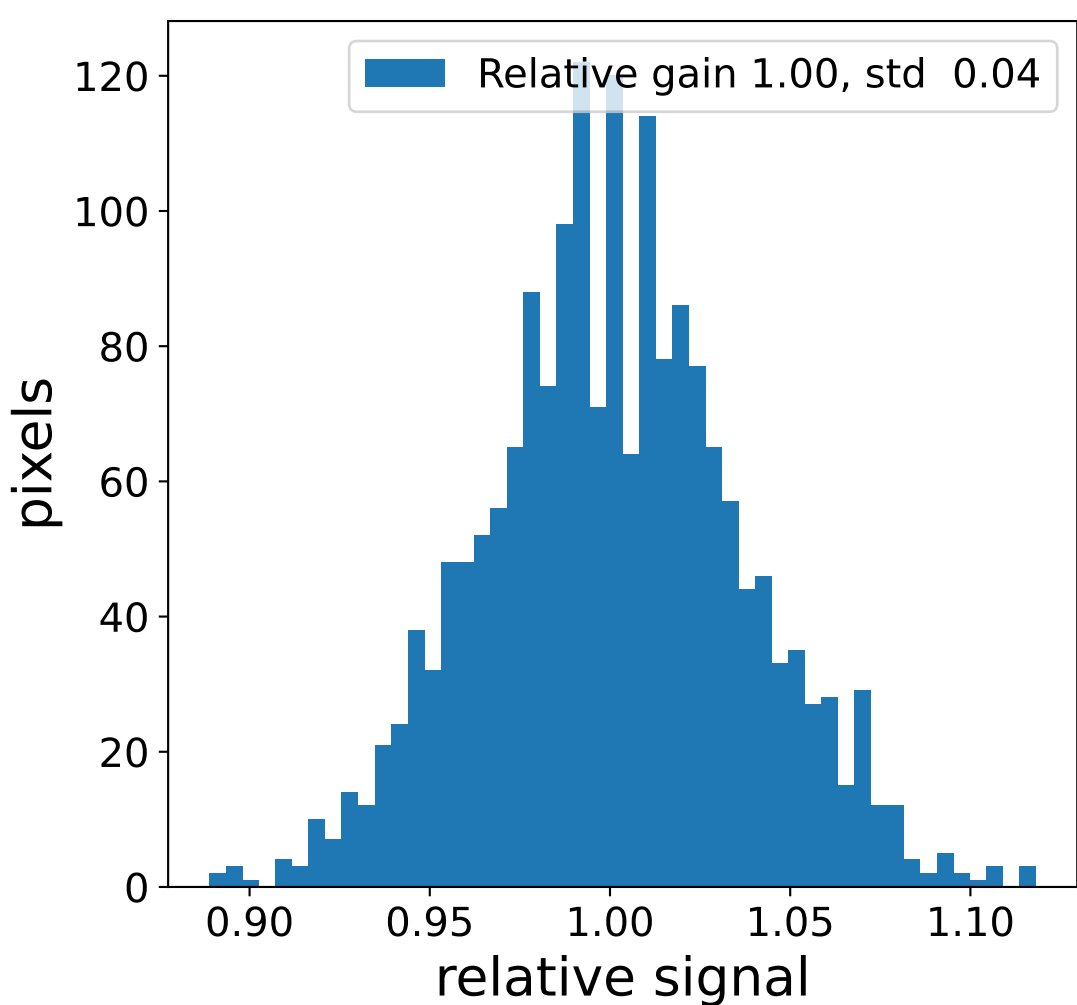

Run 13881

Run 13881

Run 13881 channel: HG

FF sample of 10000 events

pedestal sample of 10000 events

flat-fielded gain [ADC/pe]

Run 13881 channel: LG

FF sample of 10000 events

pedestal sample of 10000 events

flat-fielded gain [ADC/pe]