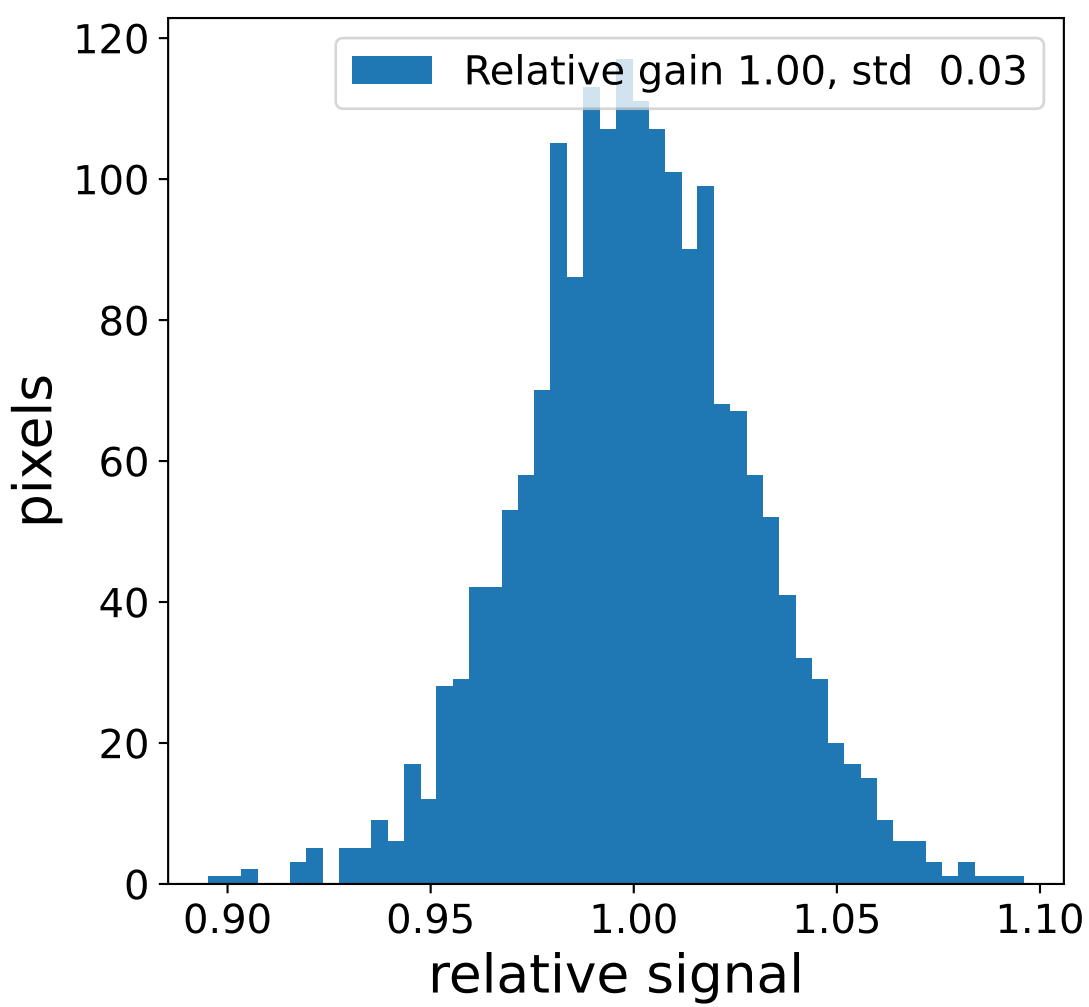

Run 13881

Run 13881

Run 13881 channel: HG

FF sample of 10000 events

pedestal sample of 10000 events

flat-fielded gain [ADC/pe]

Run 13881 channel: LG

FF sample of 10000 events

pedestal sample of 10000 events

flat-fielded gain [ADC/pe]