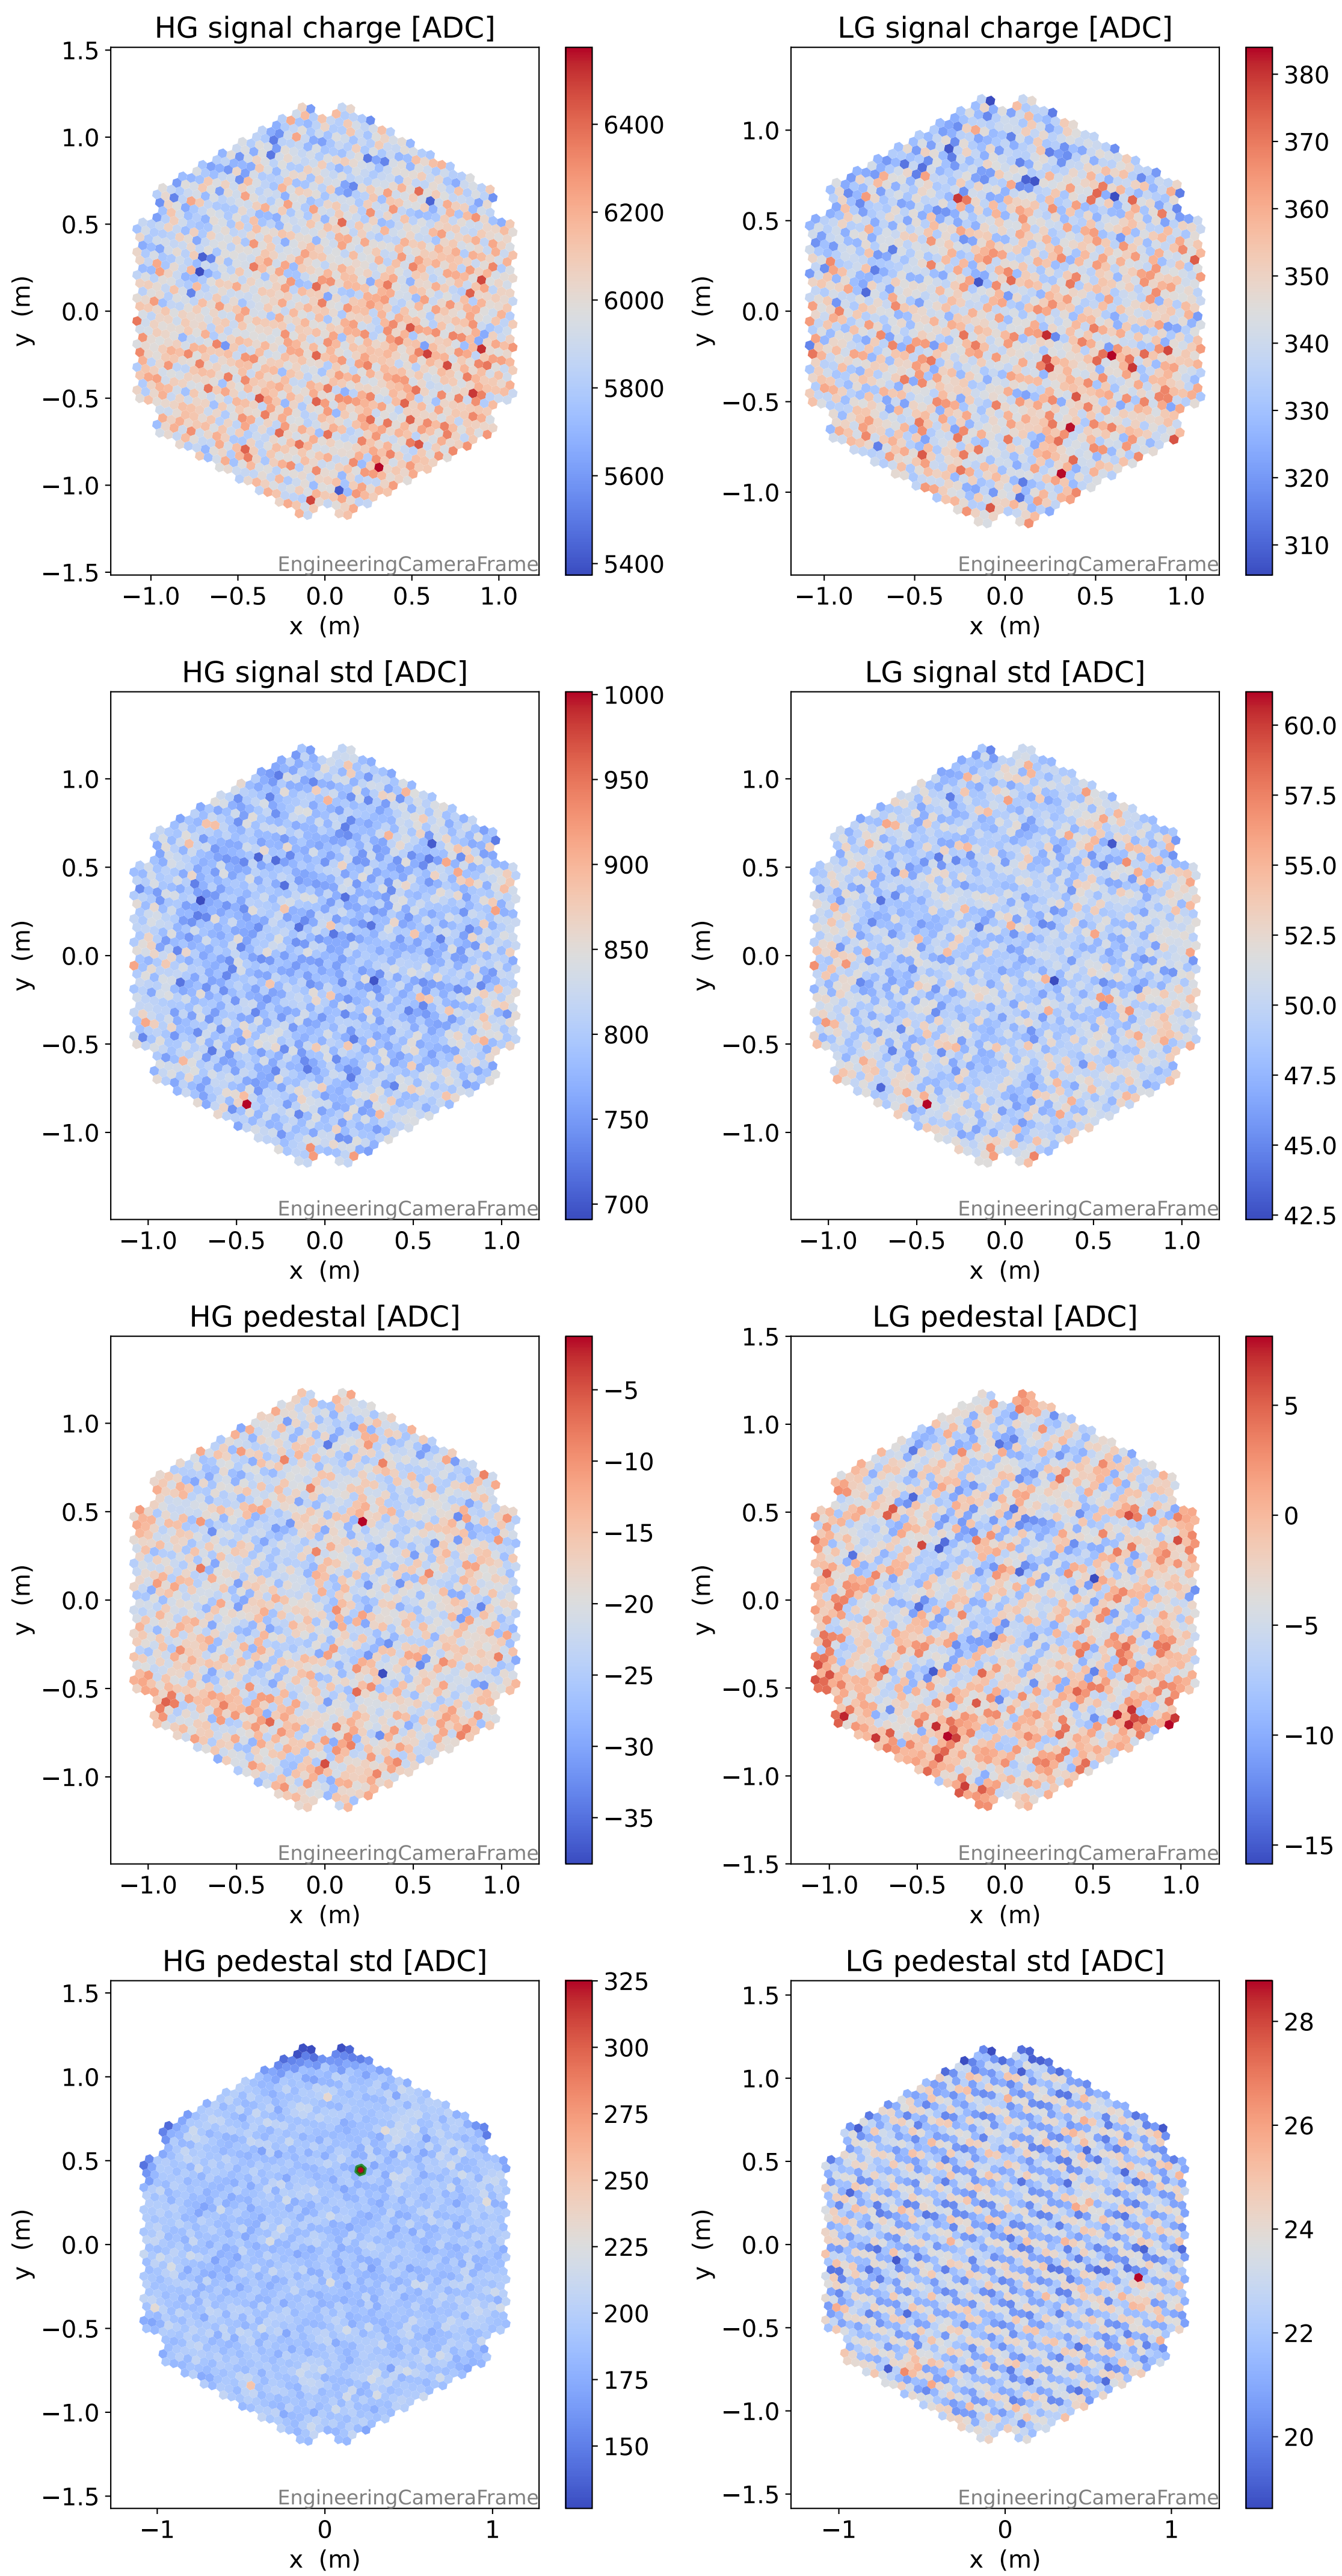

Run 13881

Run 13881

Run 13881 channel: HG

FF sample of 10000 events

pedestal sample of 10000 events

flat-fielded gain [ADC/pe]

Run 13881 channel: LG

FF sample of 10000 events

pedestal sample of 10000 events

flat-fielded gain [ADC/pe]