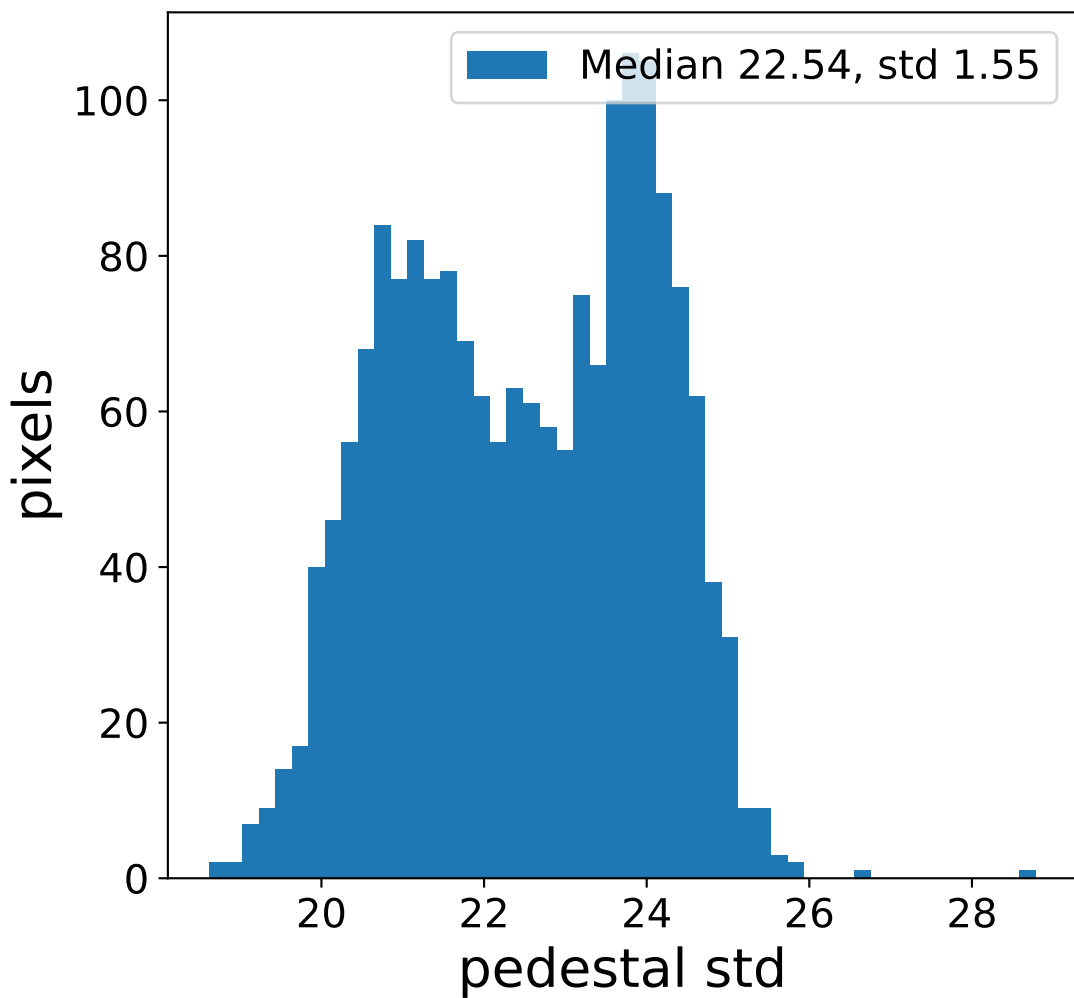

Run 13881

Run 13881

Run 13881 channel: HG

FF sample of 10000 events

pedestal sample of 10000 events

flat-fielded gain [ADC/pe]

Run 13881 channel: LG

FF sample of 10000 events

pedestal sample of 10000 events

flat-fielded gain [ADC/pe]