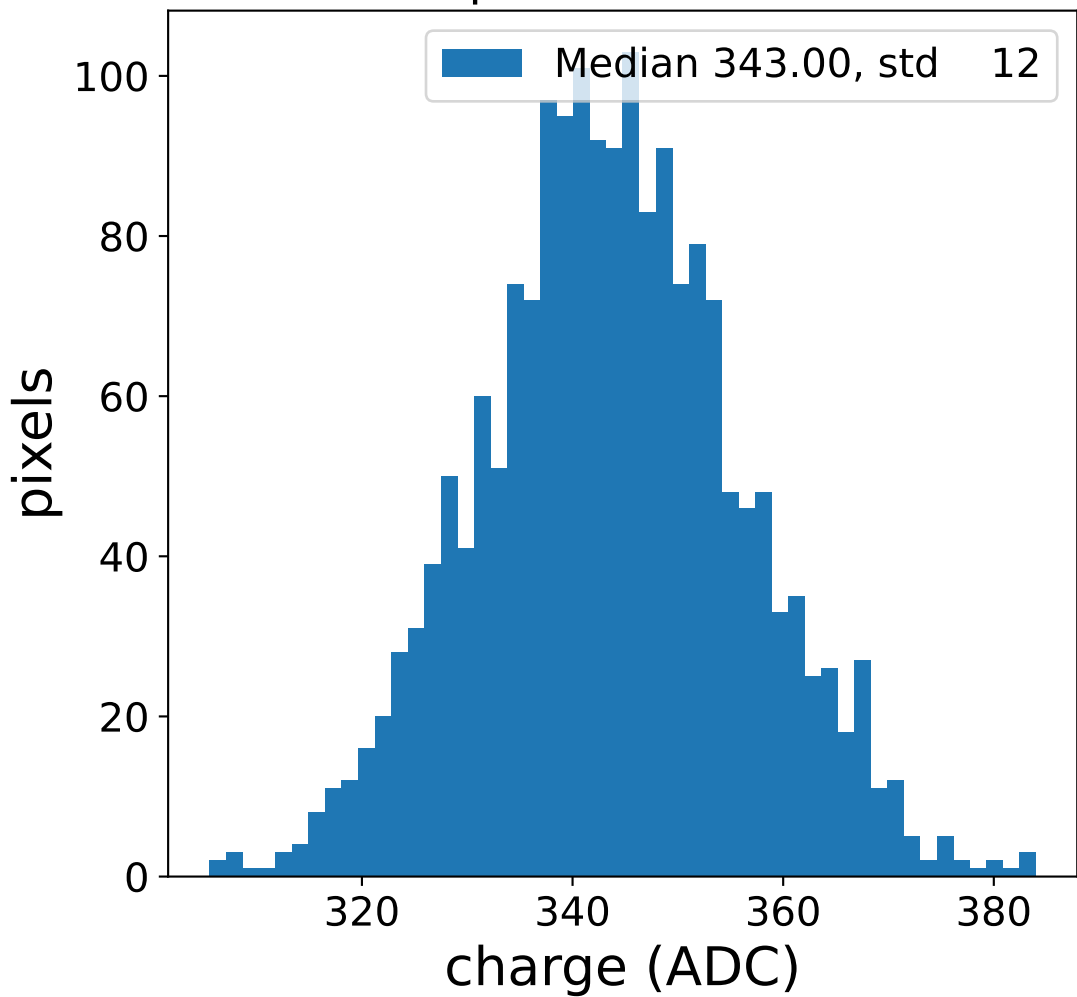

Run 13881

Run 13881

Run 13881 channel: HG

FF sample of 10000 events

pedestal sample of 10000 events

flat-fielded gain [ADC/pe]

Run 13881 channel: LG

FF sample of 10000 events

pedestal sample of 10000 events

flat-fielded gain [ADC/pe]