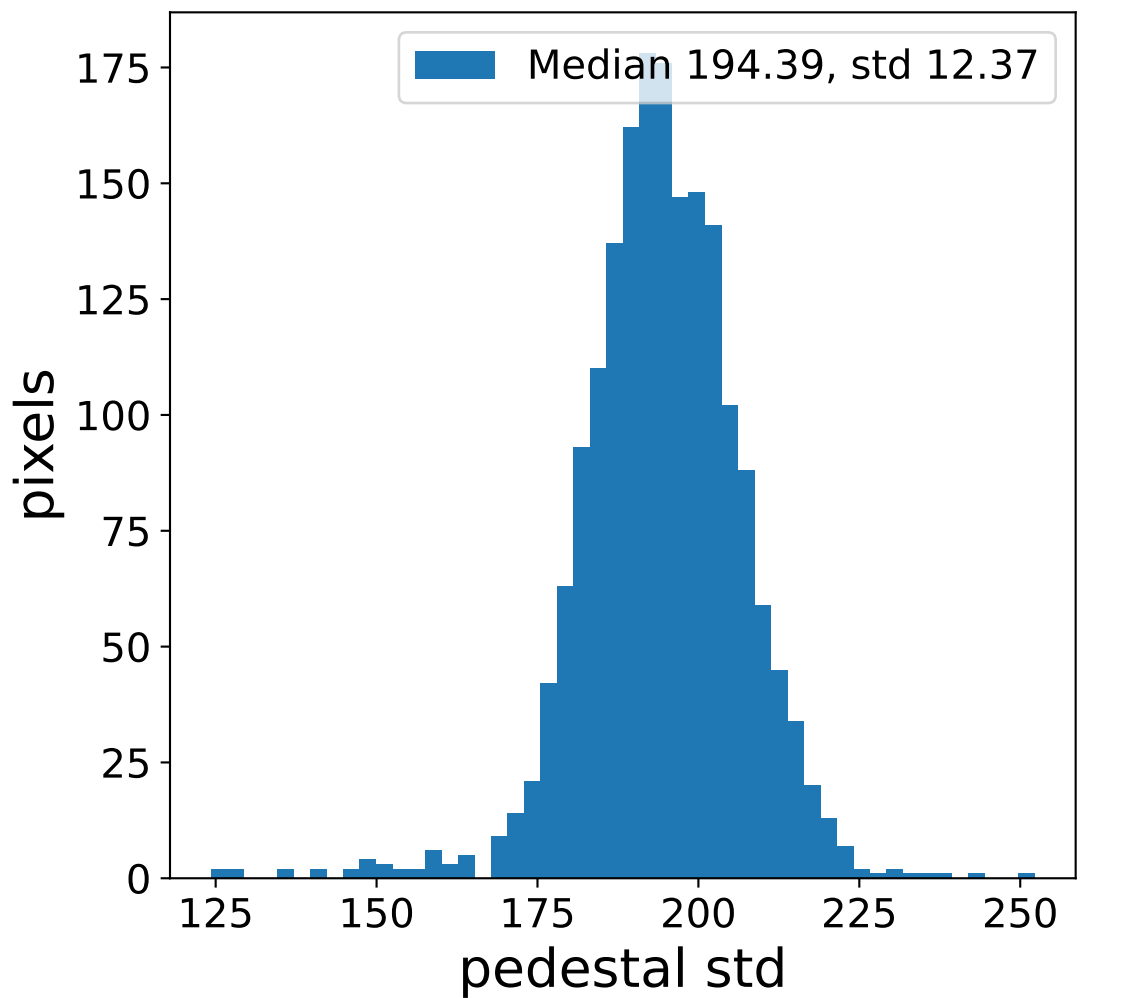

Run 15064

Run 15064

Run 15064 channel: HG

FF sample of 10000 events

pedestal sample of 10000 events

flat-fielded gain [ADC/pe]

Run 15064 channel: LG

FF sample of 10000 events

pedestal sample of 10000 events

flat-fielded gain [ADC/pe]