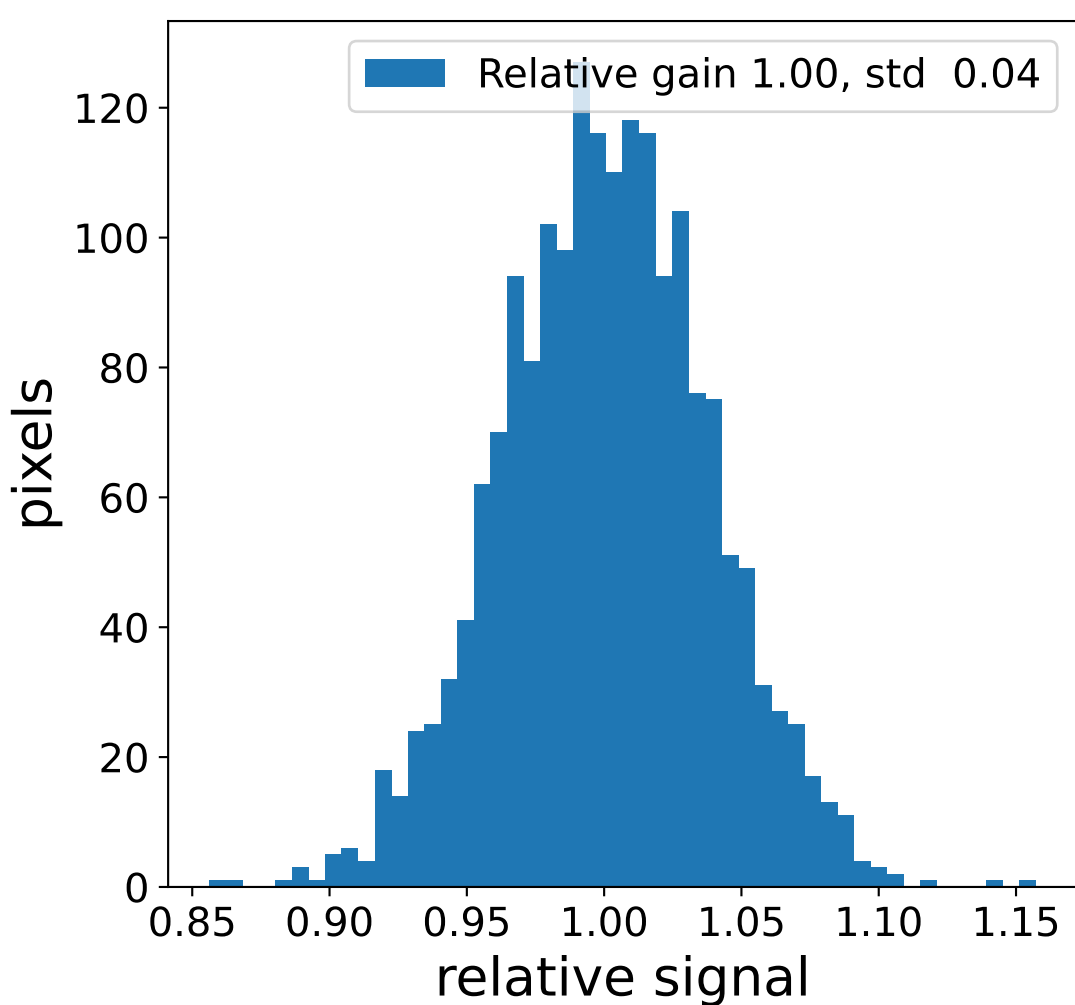

Run 15064

Run 15064

Run 15064 channel: HG

FF sample of 10000 events

pedestal sample of 10000 events

flat-fielded gain [ADC/pe]

Run 15064 channel: LG

FF sample of 10000 events

pedestal sample of 10000 events

flat-fielded gain [ADC/pe]