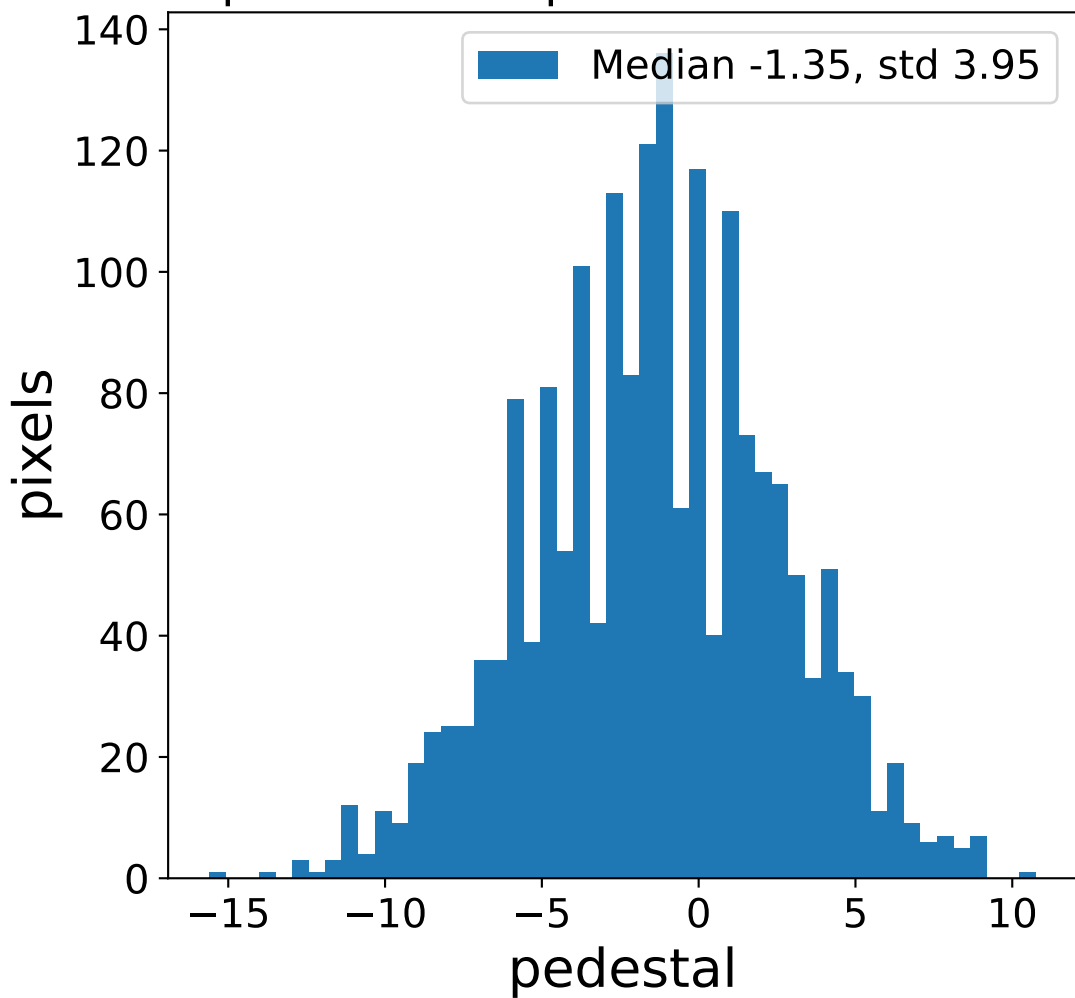

Run 15064

Run 15064

Run 15064 channel: HG

FF sample of 10000 events

pedestal sample of 10000 events

flat-fielded gain [ADC/pe]

Run 15064 channel: LG

FF sample of 10000 events

pedestal sample of 10000 events

flat-fielded gain [ADC/pe]