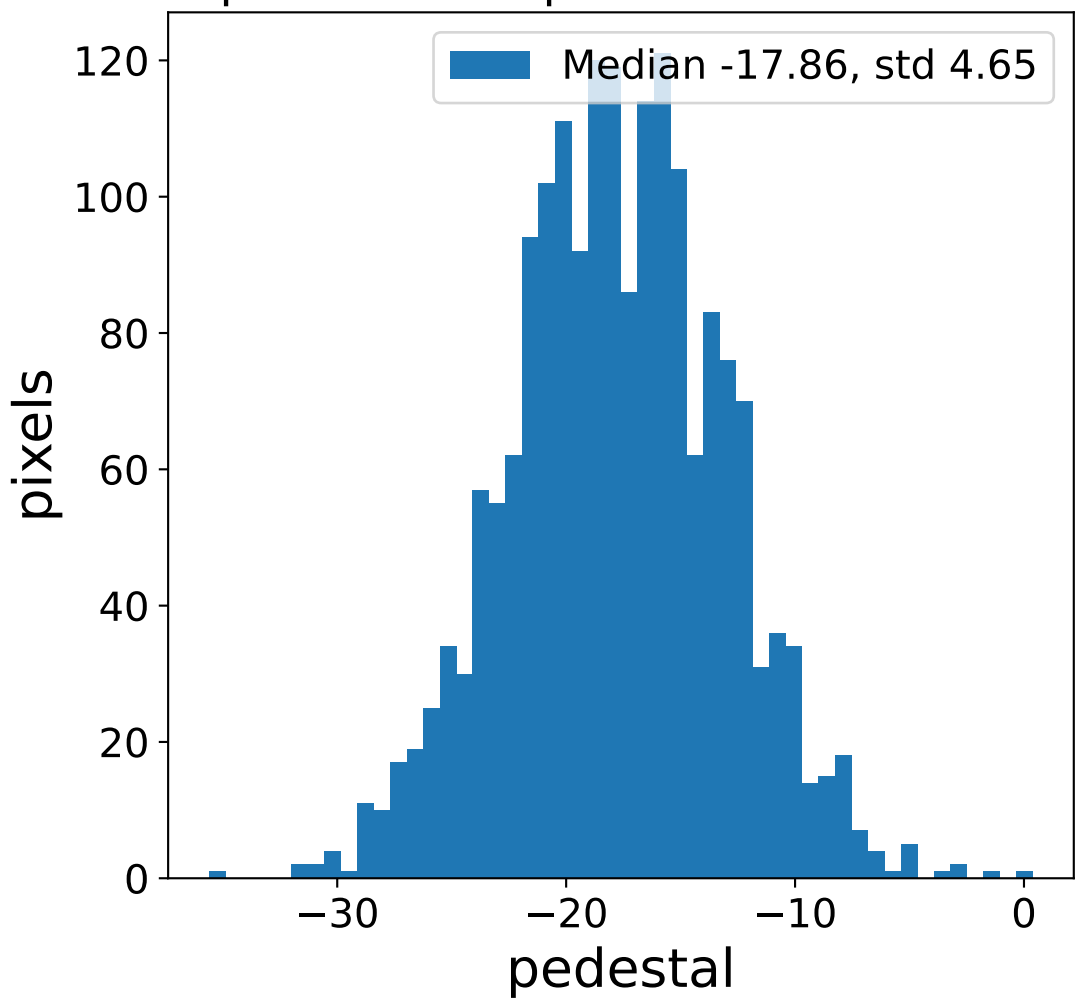

Run 15064

Run 15064

Run 15064 channel: HG

FF sample of 10000 events

pedestal sample of 10000 events

flat-fielded gain [ADC/pe]

Run 15064 channel: LG

FF sample of 10000 events

pedestal sample of 10000 events

flat-fielded gain [ADC/pe]