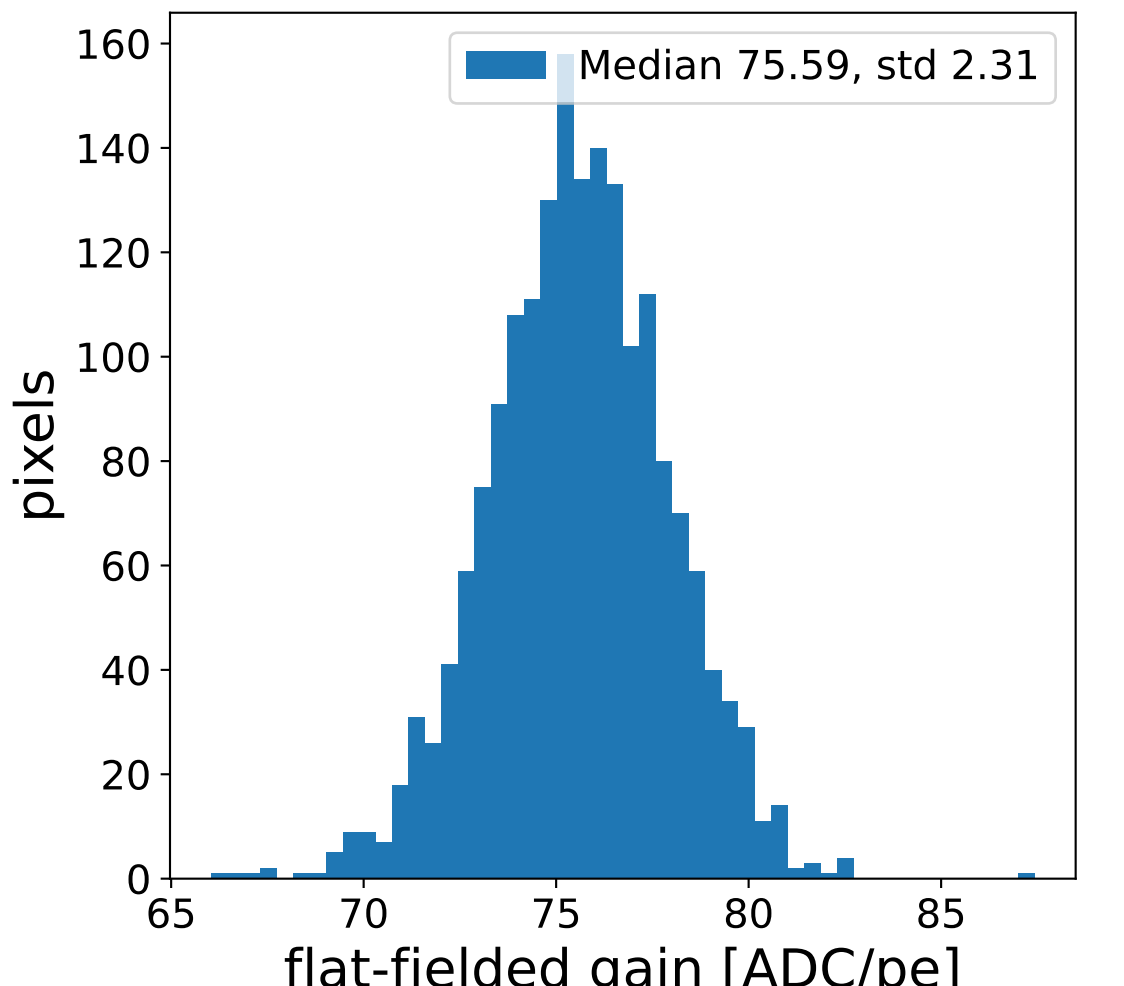

Run 15064

Run 15064

Run 15064 channel: HG

FF sample of 10000 events

pedestal sample of 10000 events

flat-fielded gain [ADC/pe]

Run 15064 channel: LG

FF sample of 10000 events

pedestal sample of 10000 events

flat-fielded gain [ADC/pe]