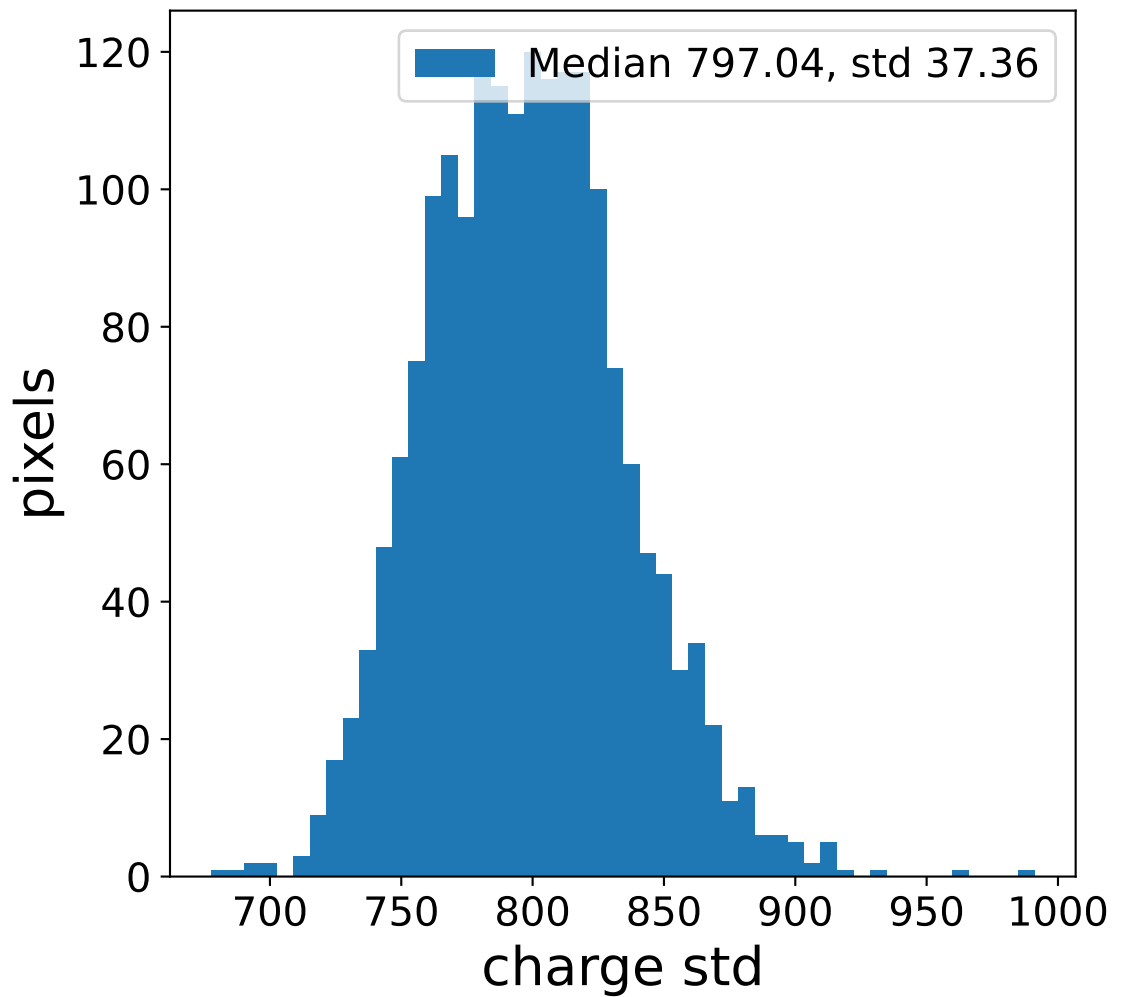

Run 15064

Run 15064

Run 15064 channel: HG

FF sample of 10000 events

pedestal sample of 10000 events

flat-fielded gain [ADC/pe]

Run 15064 channel: LG

FF sample of 10000 events

pedestal sample of 10000 events

flat-fielded gain [ADC/pe]