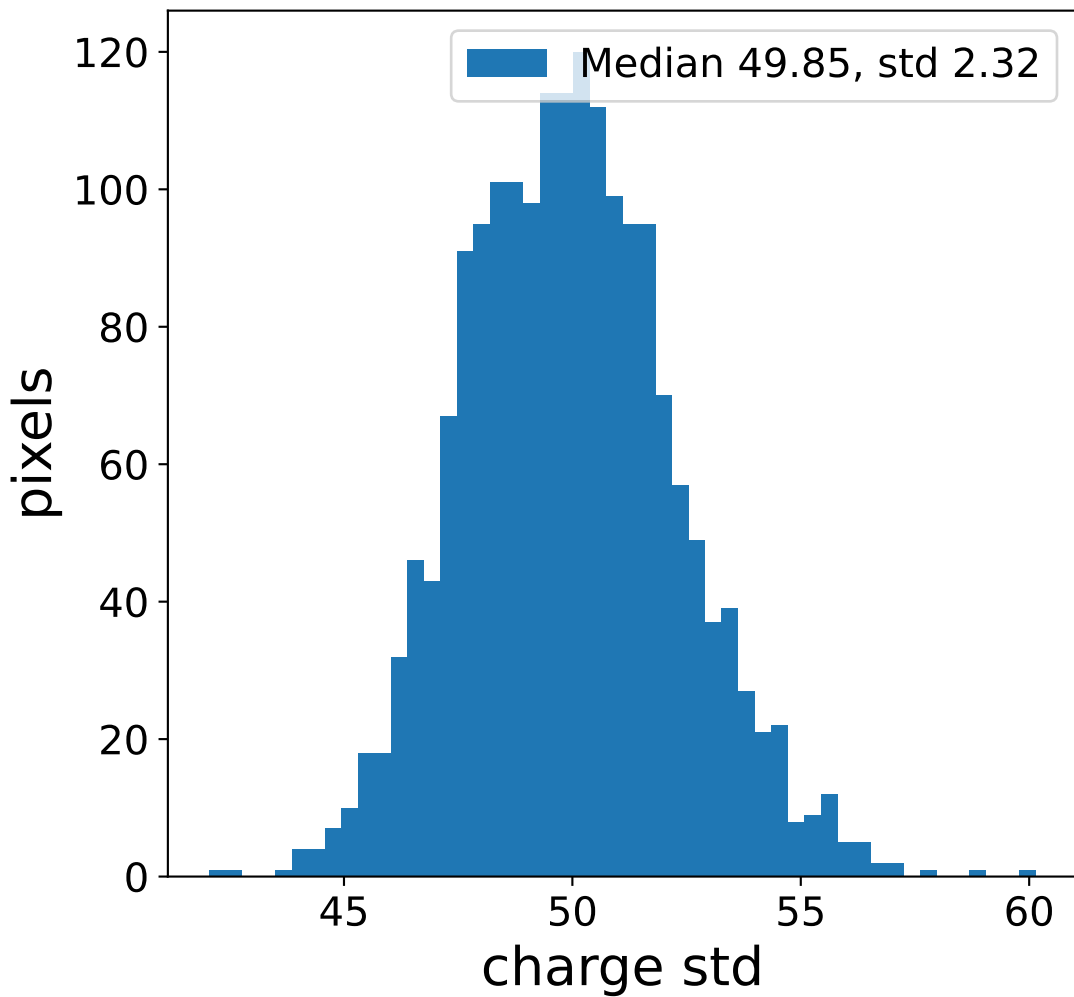

Run 15064

Run 15064

Run 15064 channel: HG

FF sample of 10000 events

pedestal sample of 10000 events

flat-fielded gain [ADC/pe]

Run 15064 channel: LG

FF sample of 10000 events

pedestal sample of 10000 events

flat-fielded gain [ADC/pe]