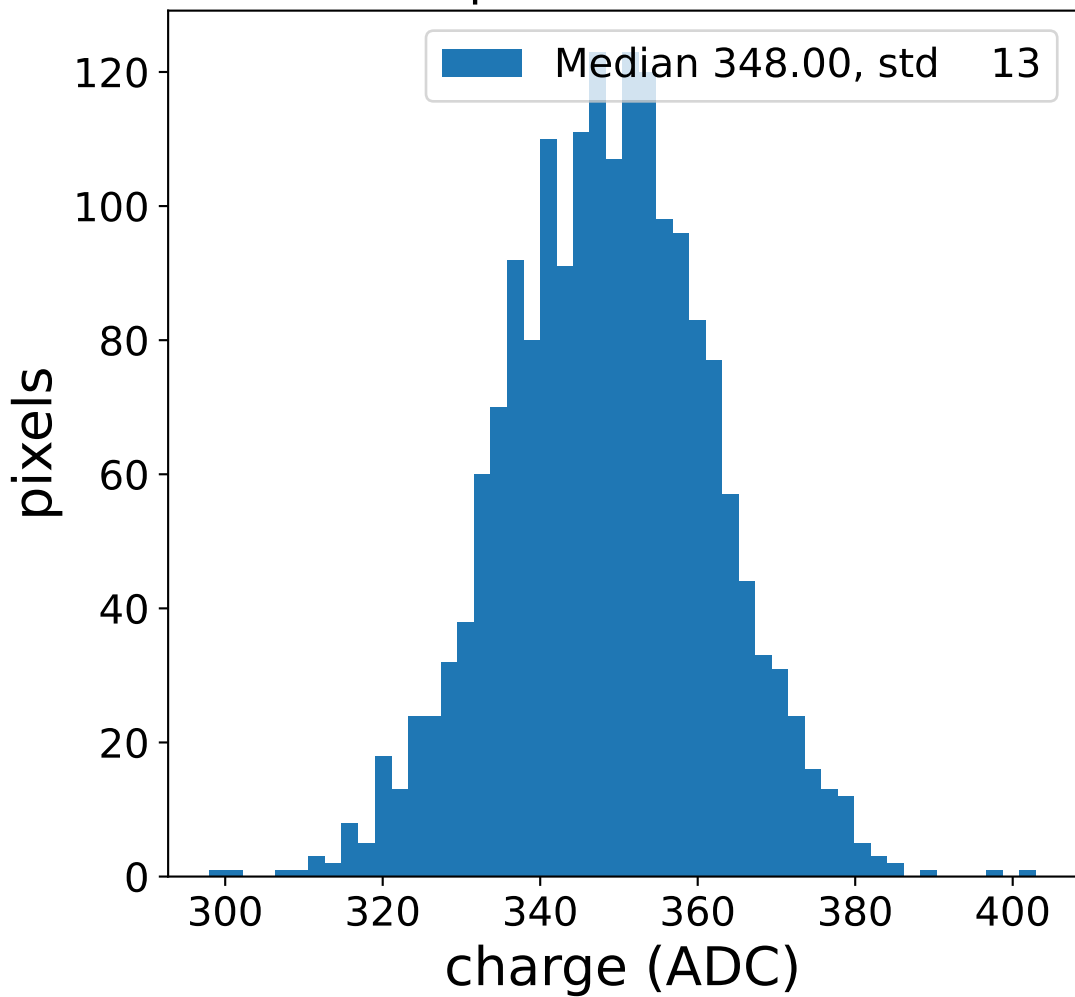

Run 15064

Run 15064

Run 15064 channel: HG

FF sample of 10000 events

pedestal sample of 10000 events

flat-fielded gain [ADC/pe]

Run 15064 channel: LG

FF sample of 10000 events

pedestal sample of 10000 events

flat-fielded gain [ADC/pe]