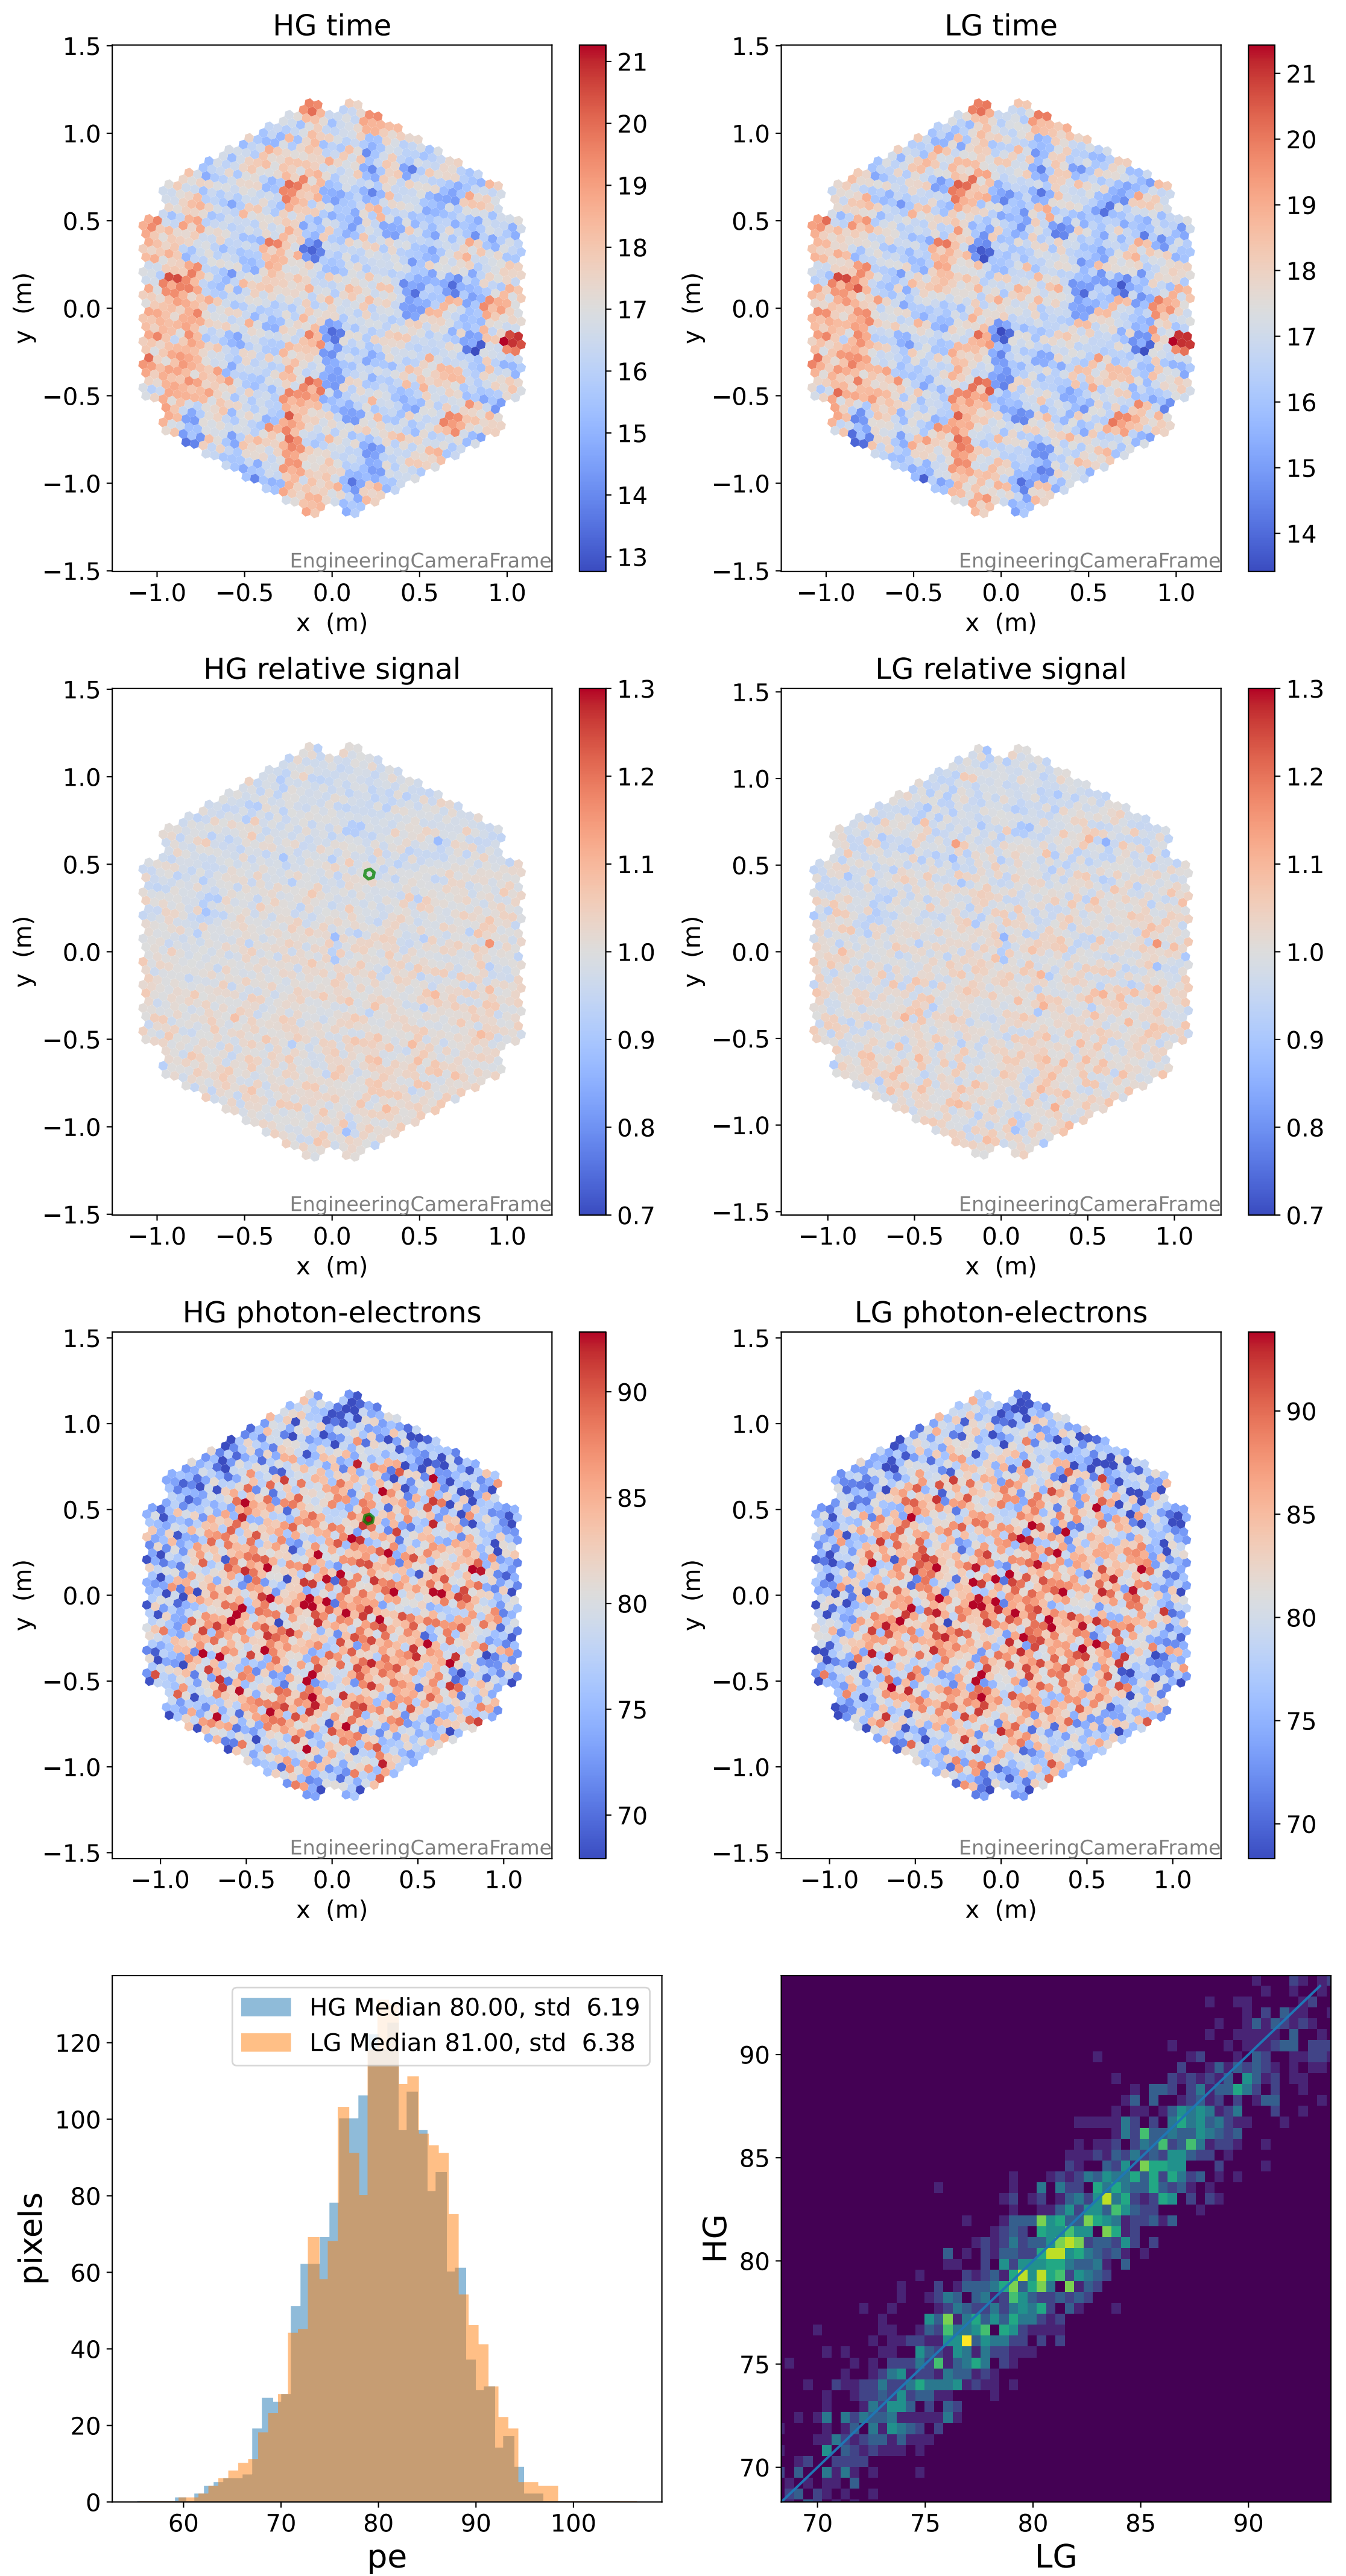

Run 15064

Run 15064

Run 15064 channel: HG

FF sample of 10000 events

pedestal sample of 10000 events

flat-fielded gain [ADC/pe]

Run 15064 channel: LG

FF sample of 10000 events

pedestal sample of 10000 events

flat-fielded gain [ADC/pe]