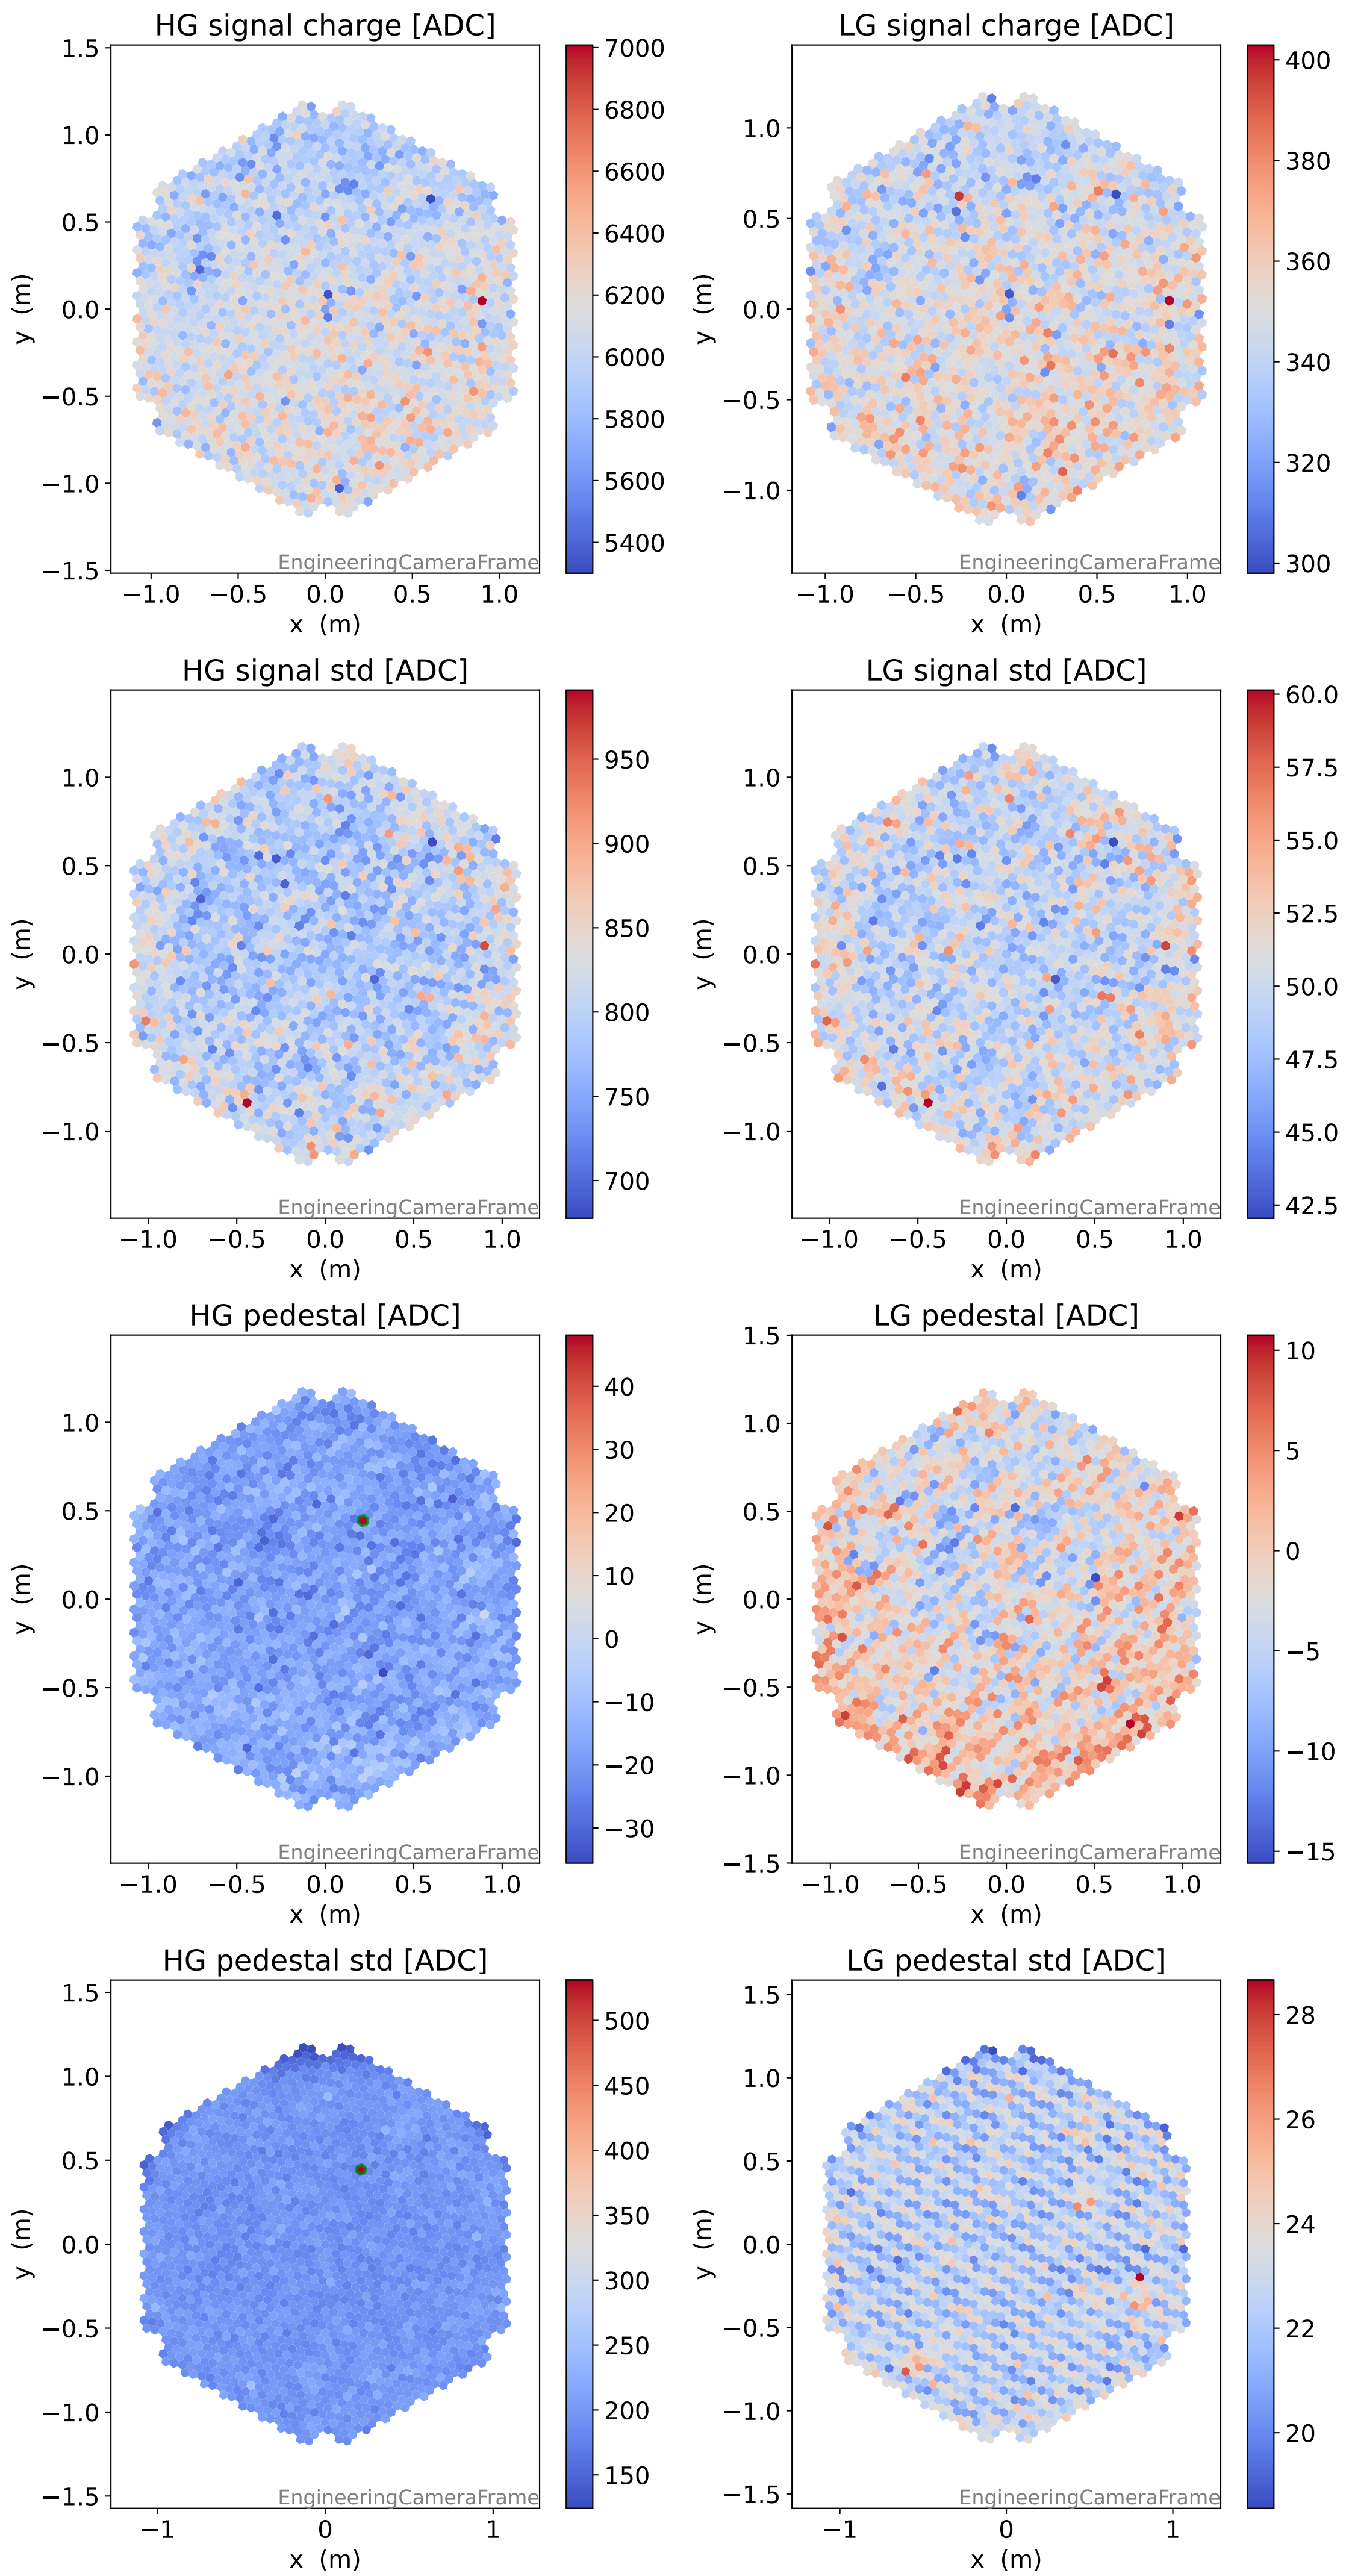

Run 15064

Run 15064

Run 15064 channel: HG

FF sample of 10000 events

pedestal sample of 10000 events

flat-fielded gain [ADC/pe]

Run 15064 channel: LG

FF sample of 10000 events

pedestal sample of 10000 events

flat-fielded gain [ADC/pe]