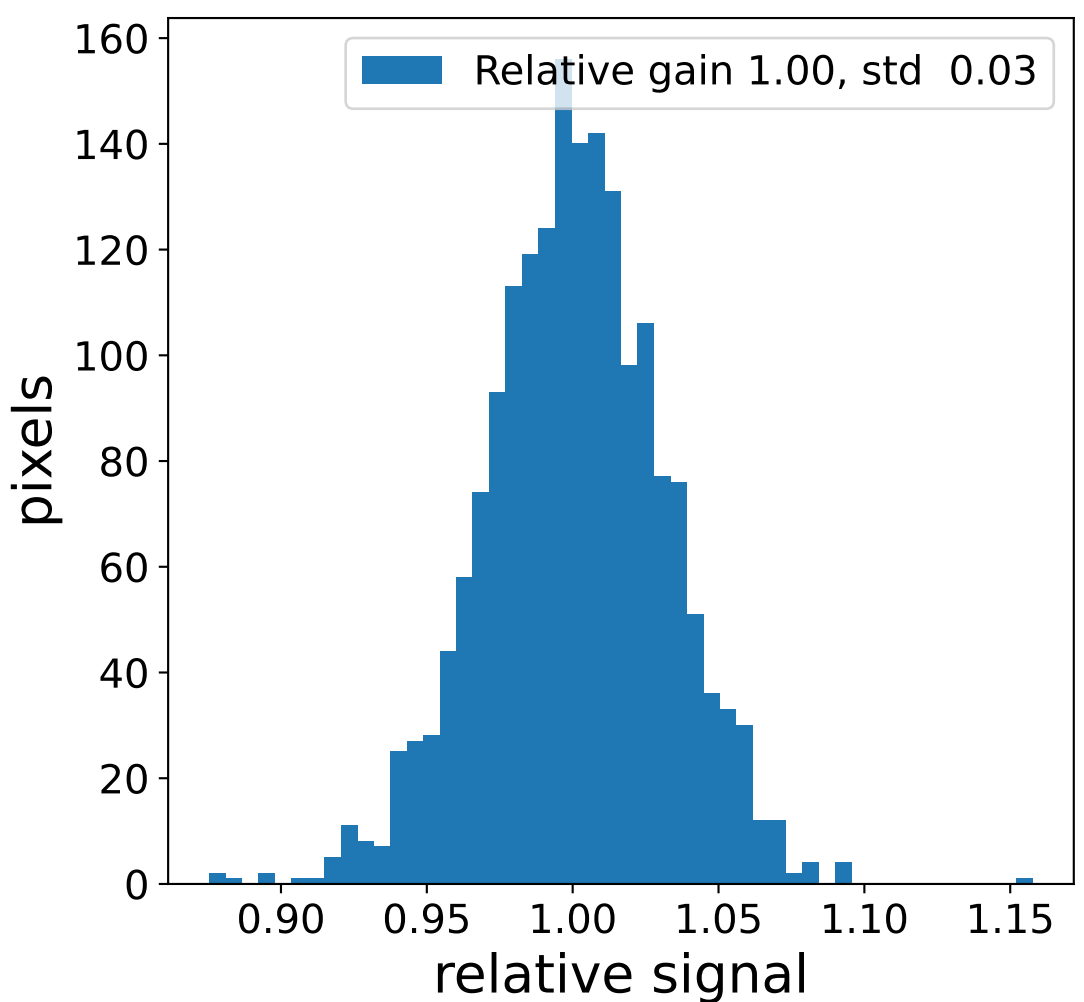

Run 15064

Run 15064

Run 15064 channel: HG

FF sample of 10000 events

pedestal sample of 10000 events

flat-fielded gain [ADC/pe]

Run 15064 channel: LG

FF sample of 10000 events

pedestal sample of 10000 events

flat-fielded gain [ADC/pe]