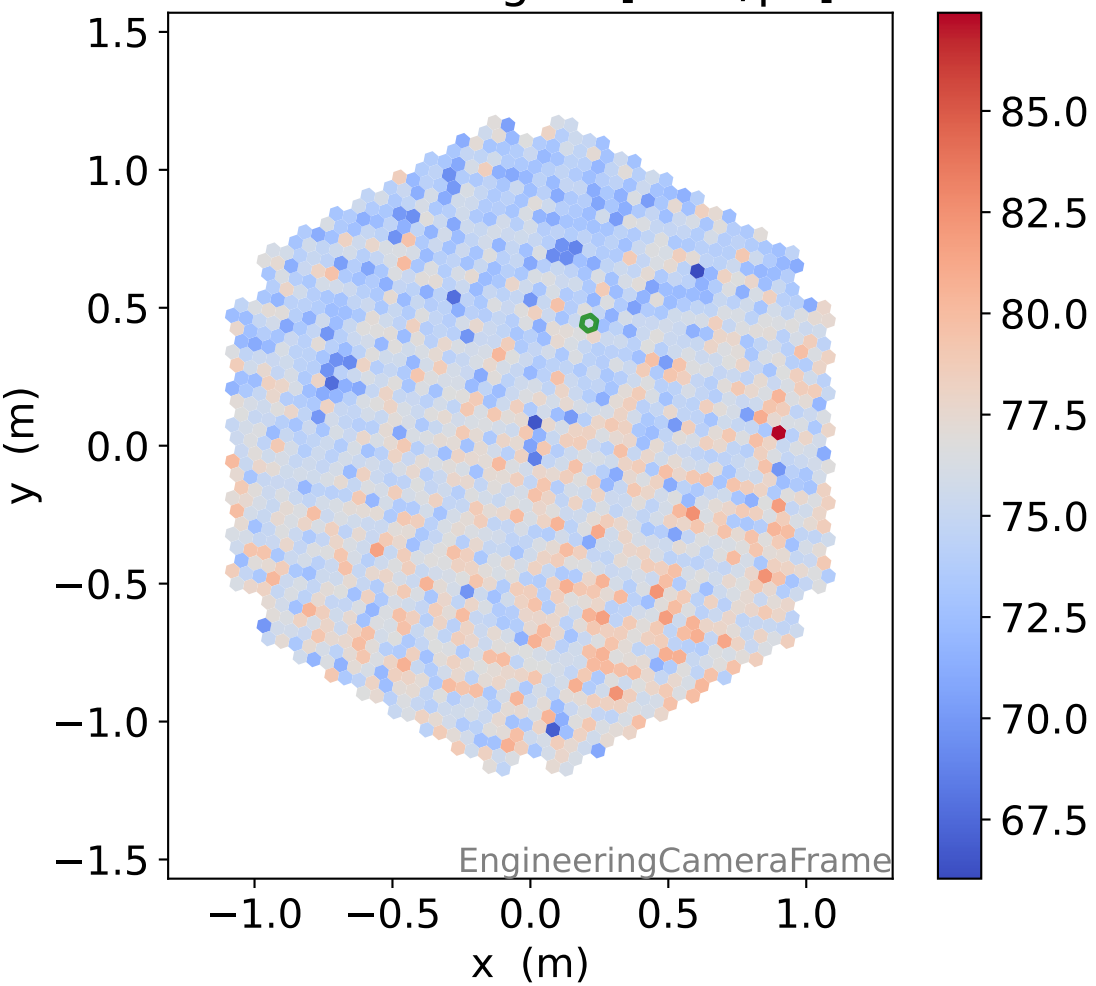

Run 15064

Run 15064

Run 15064 channel: HG

FF sample of 10000 events

pedestal sample of 10000 events

flat-fielded gain [ADC/pe]

Run 15064 channel: LG

FF sample of 10000 events

pedestal sample of 10000 events

flat-fielded gain [ADC/pe]