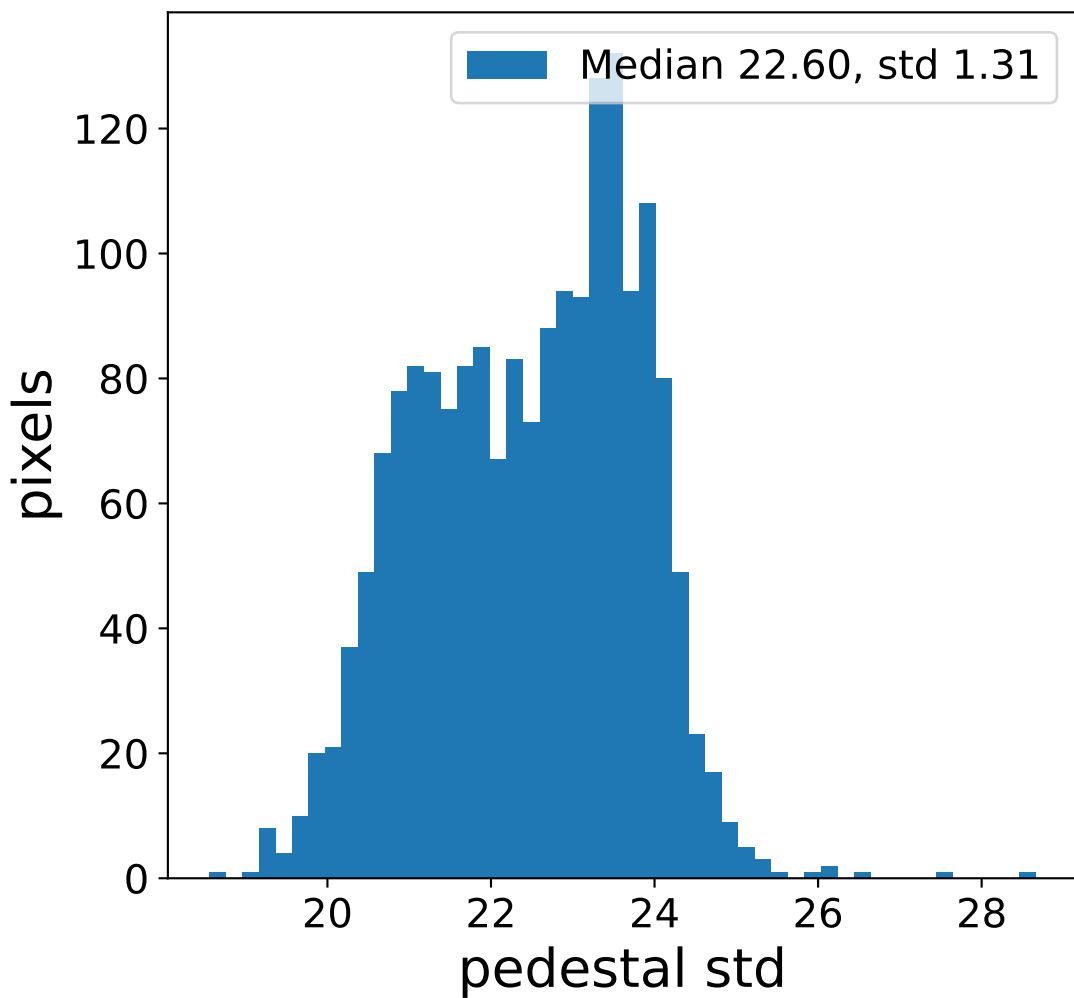

Run 15064

Run 15064

Run 15064 channel: HG

FF sample of 10000 events

pedestal sample of 10000 events

flat-fielded gain [ADC/pe]

Run 15064 channel: LG

FF sample of 10000 events

pedestal sample of 10000 events

flat-fielded gain [ADC/pe]