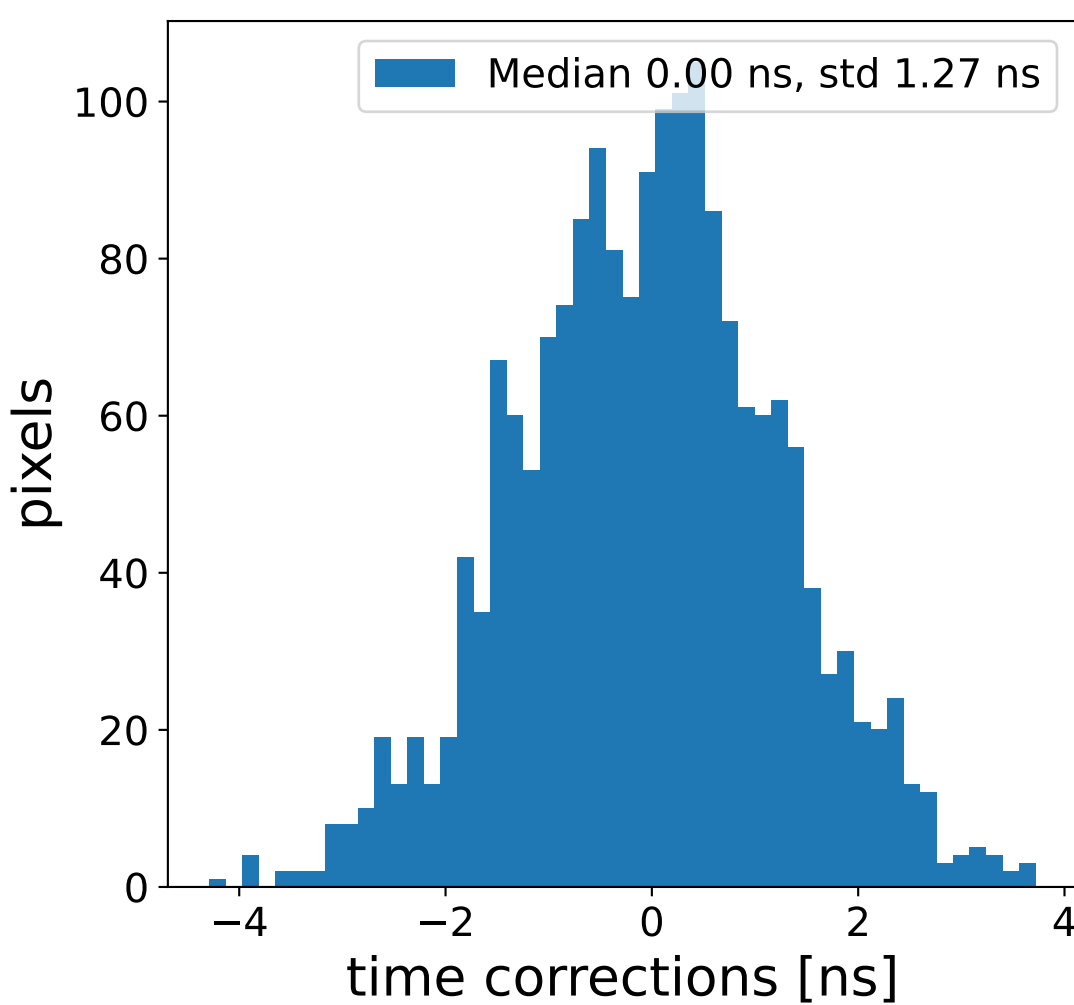

Run 15064

Run 15064

Run 15064 channel: HG

FF sample of 10000 events

pedestal sample of 10000 events

flat-fielded gain [ADC/pe]

Run 15064 channel: LG

FF sample of 10000 events

pedestal sample of 10000 events

flat-fielded gain [ADC/pe]