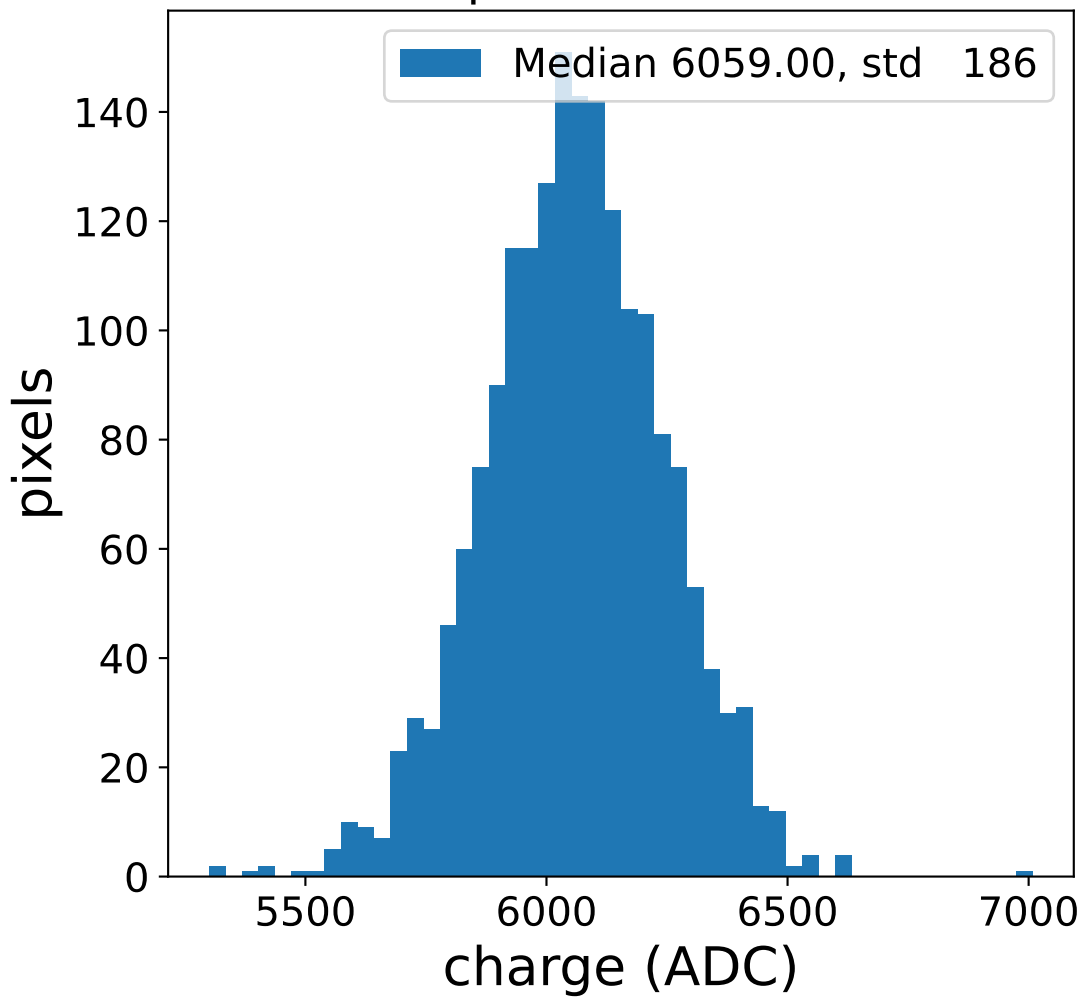

Run 15064

Run 15064

Run 15064 channel: HG

FF sample of 10000 events

pedestal sample of 10000 events

flat-fielded gain [ADC/pe]

Run 15064 channel: LG

FF sample of 10000 events

pedestal sample of 10000 events

flat-fielded gain [ADC/pe]