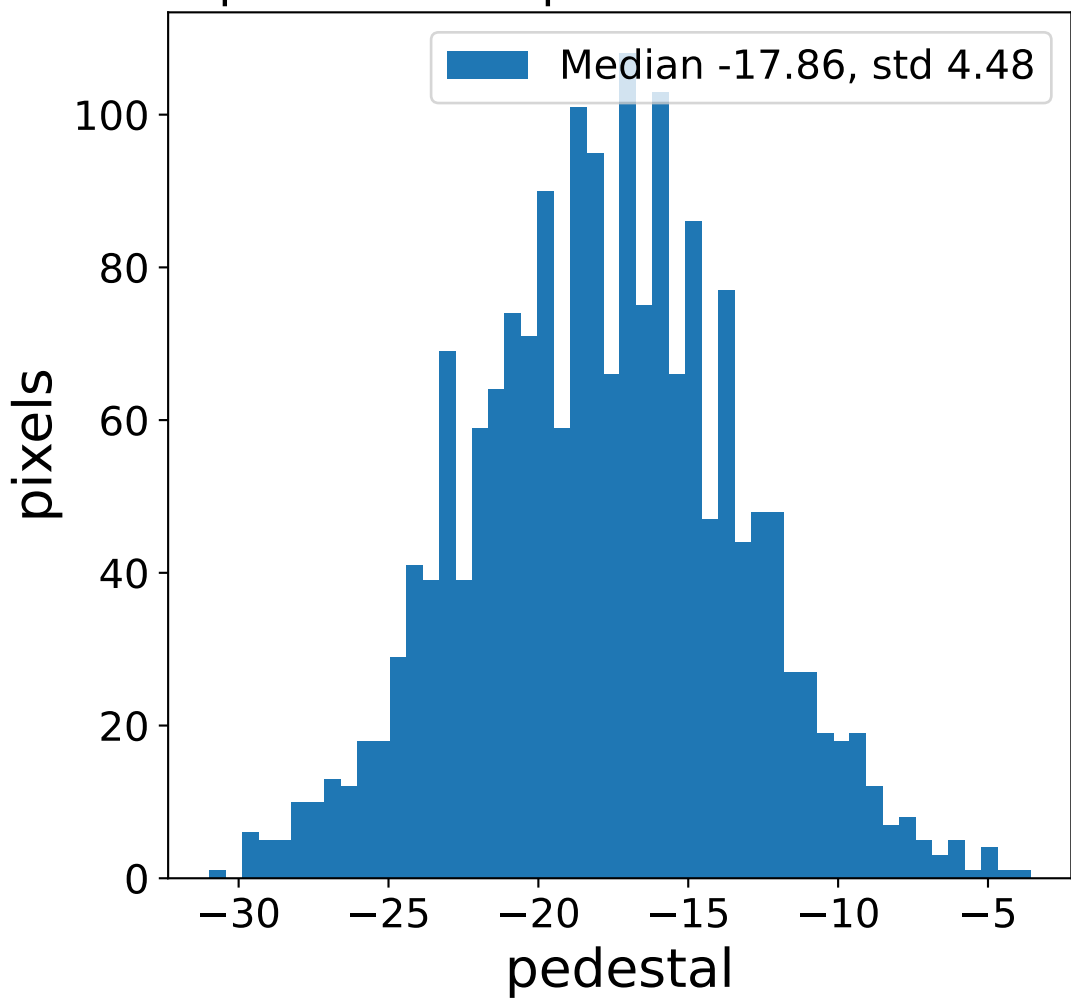

Run 15276

Run 15276

Run 15276 channel: HG

FF sample of 10000 events

pedestal sample of 10000 events

flat-fielded gain [ADC/pe]

Run 15276 channel: LG

FF sample of 10000 events

pedestal sample of 10000 events

flat-fielded gain [ADC/pe]