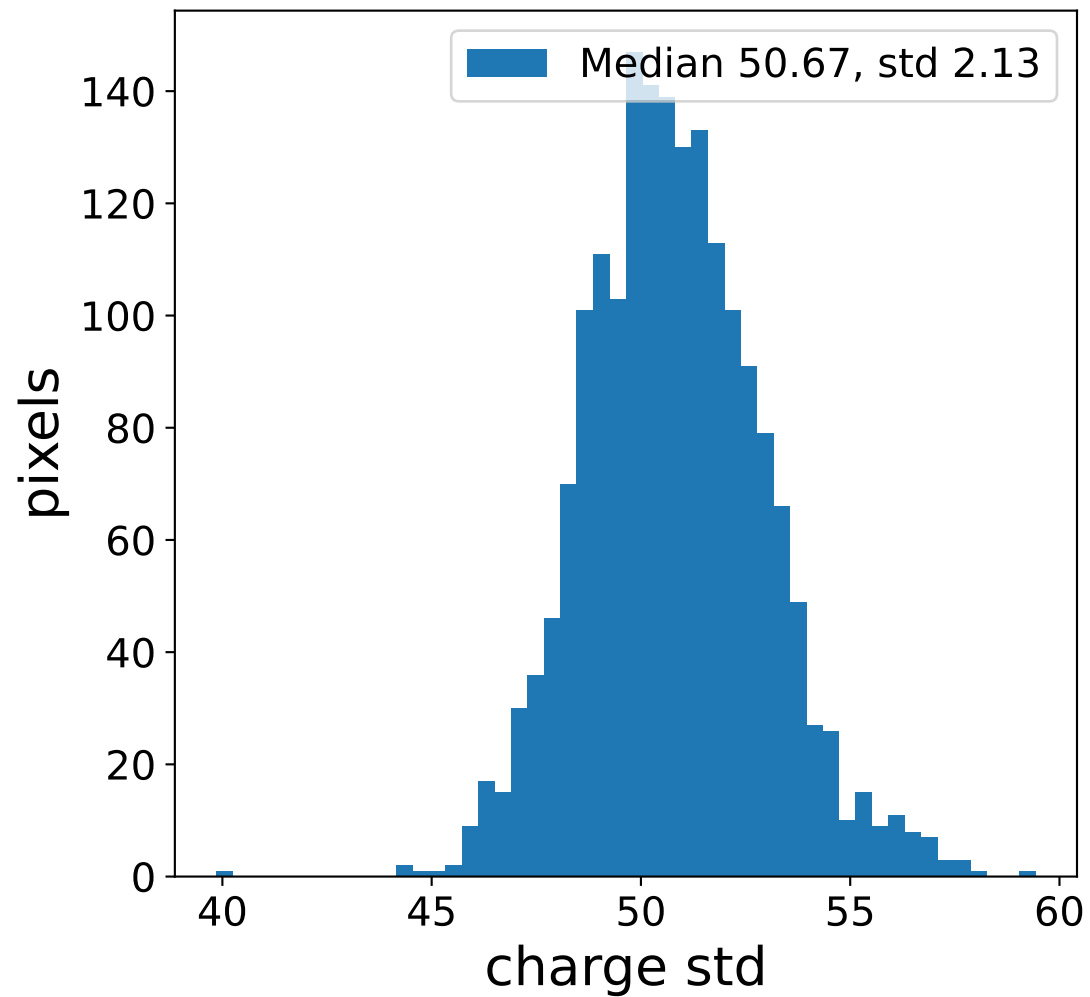

Run 15276

Run 15276

Run 15276 channel: HG

FF sample of 10000 events

pedestal sample of 10000 events

flat-fielded gain [ADC/pe]

Run 15276 channel: LG

FF sample of 10000 events

pedestal sample of 10000 events

flat-fielded gain [ADC/pe]