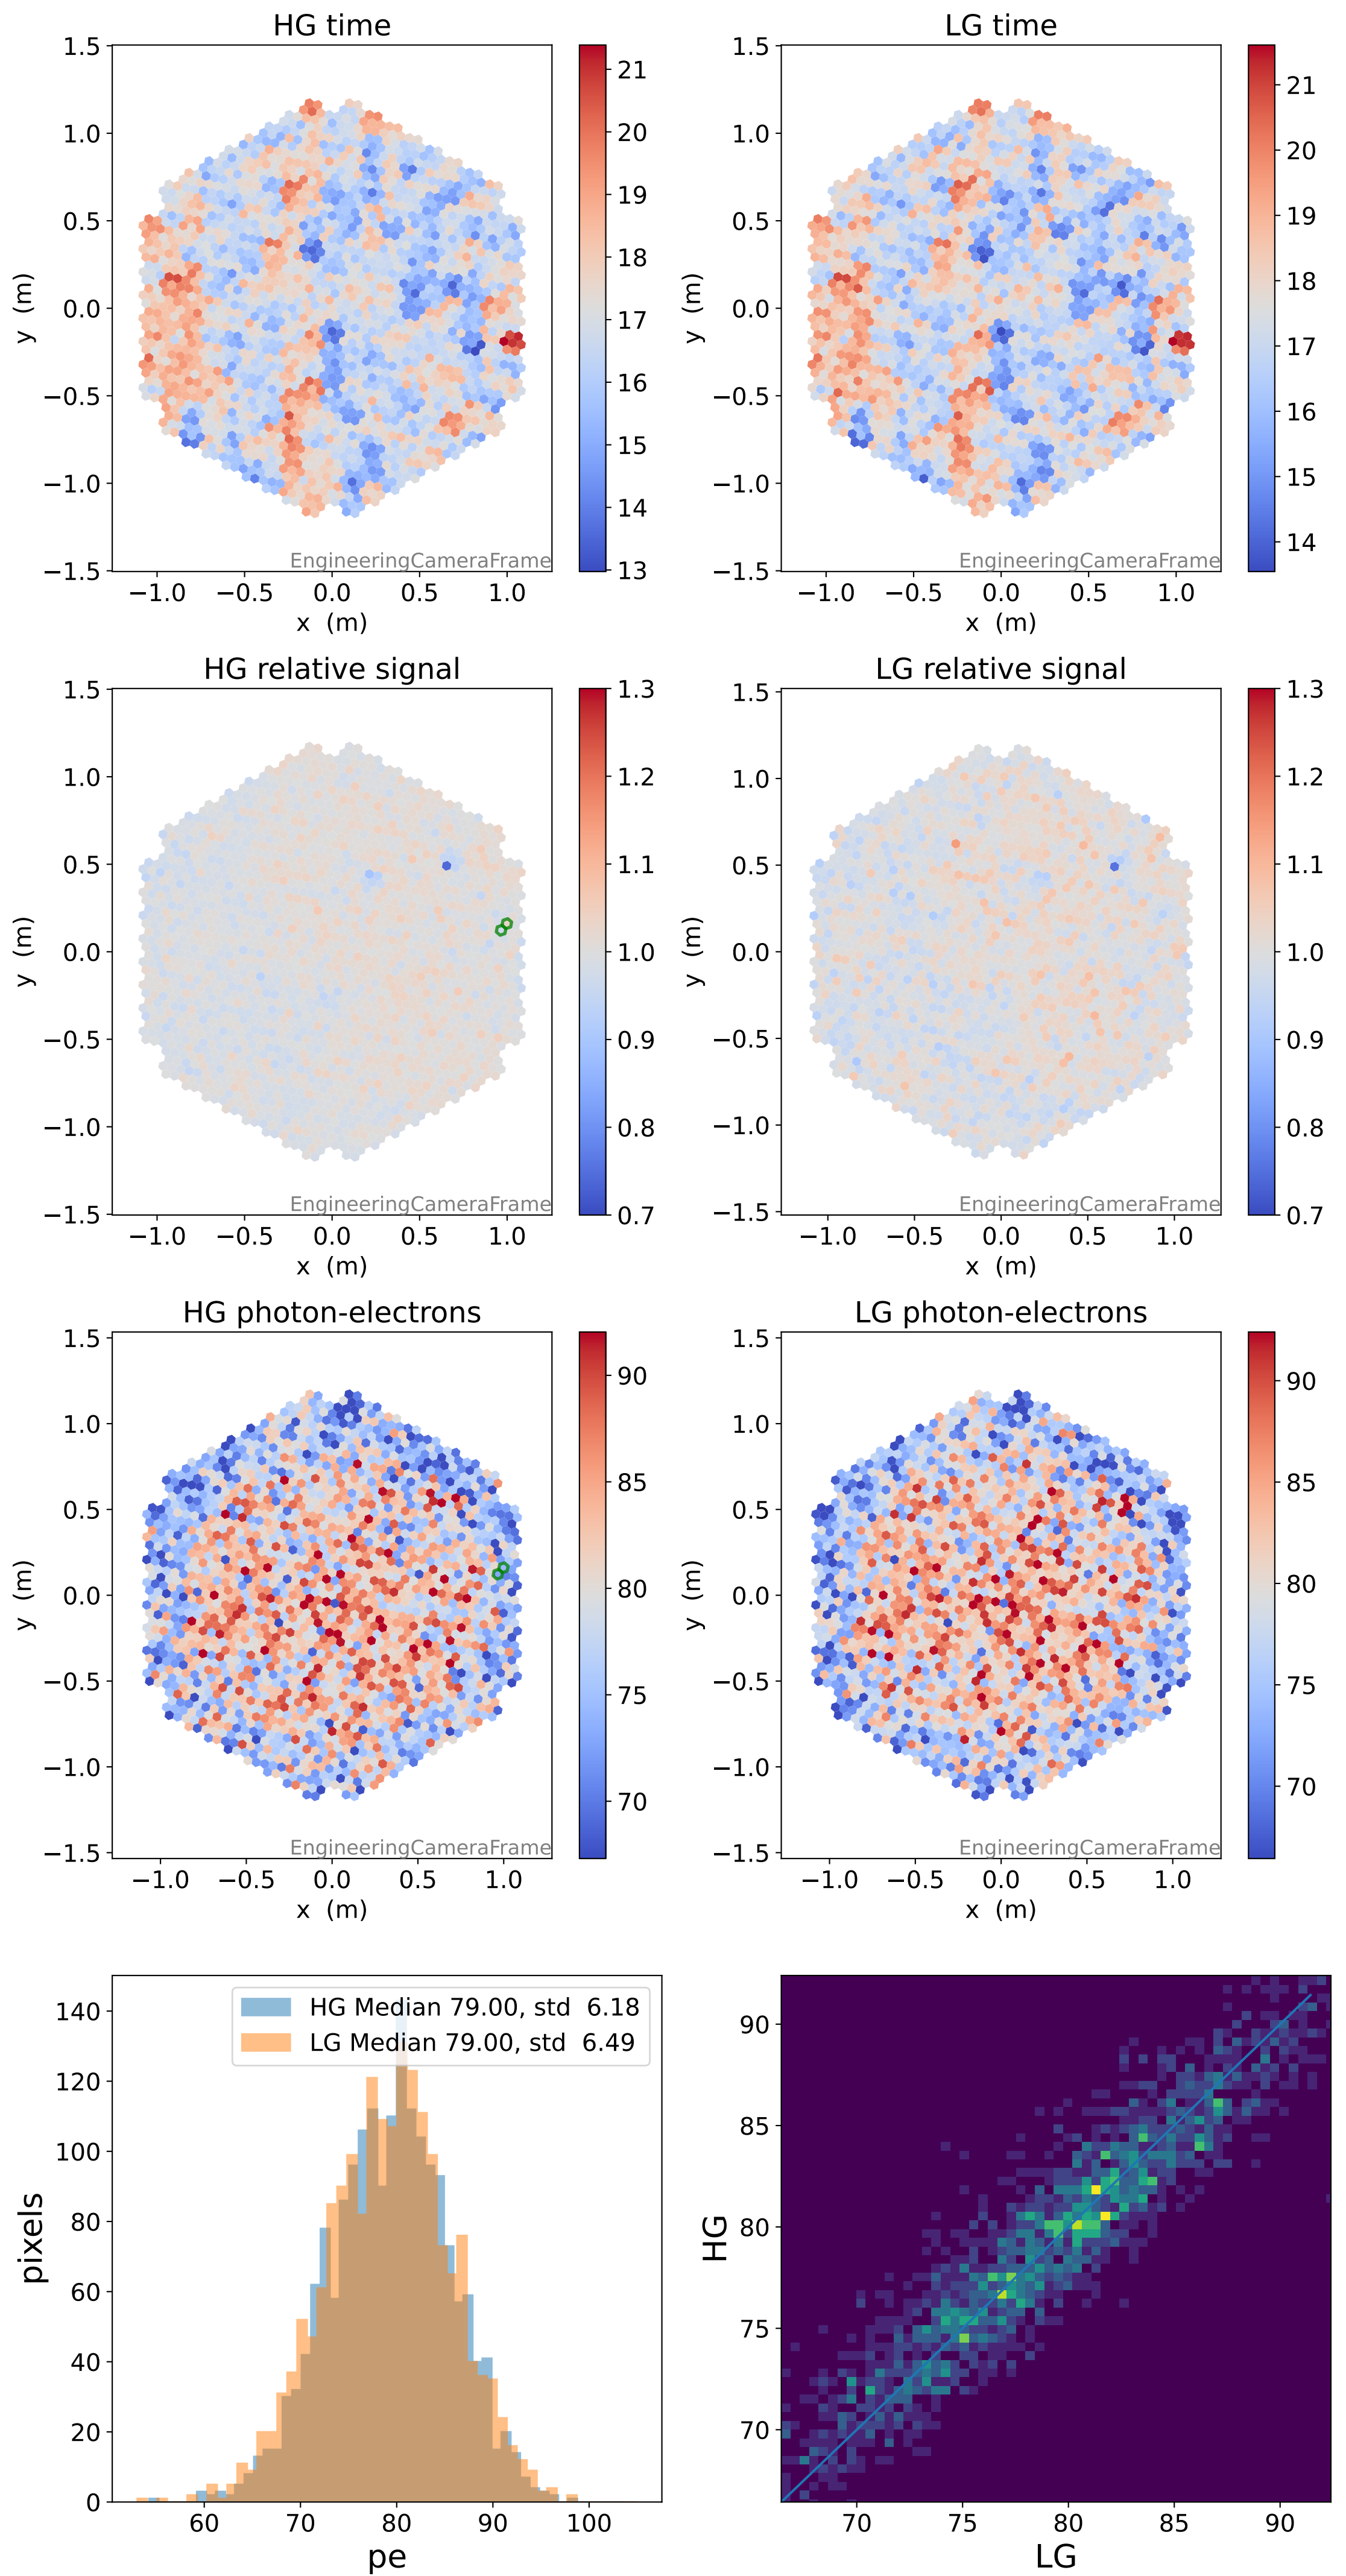

Run 15276

Run 15276

Run 15276 channel: HG

FF sample of 10000 events

pedestal sample of 10000 events

flat-fielded gain [ADC/pe]

Run 15276 channel: LG

FF sample of 10000 events

pedestal sample of 10000 events

flat-fielded gain [ADC/pe]