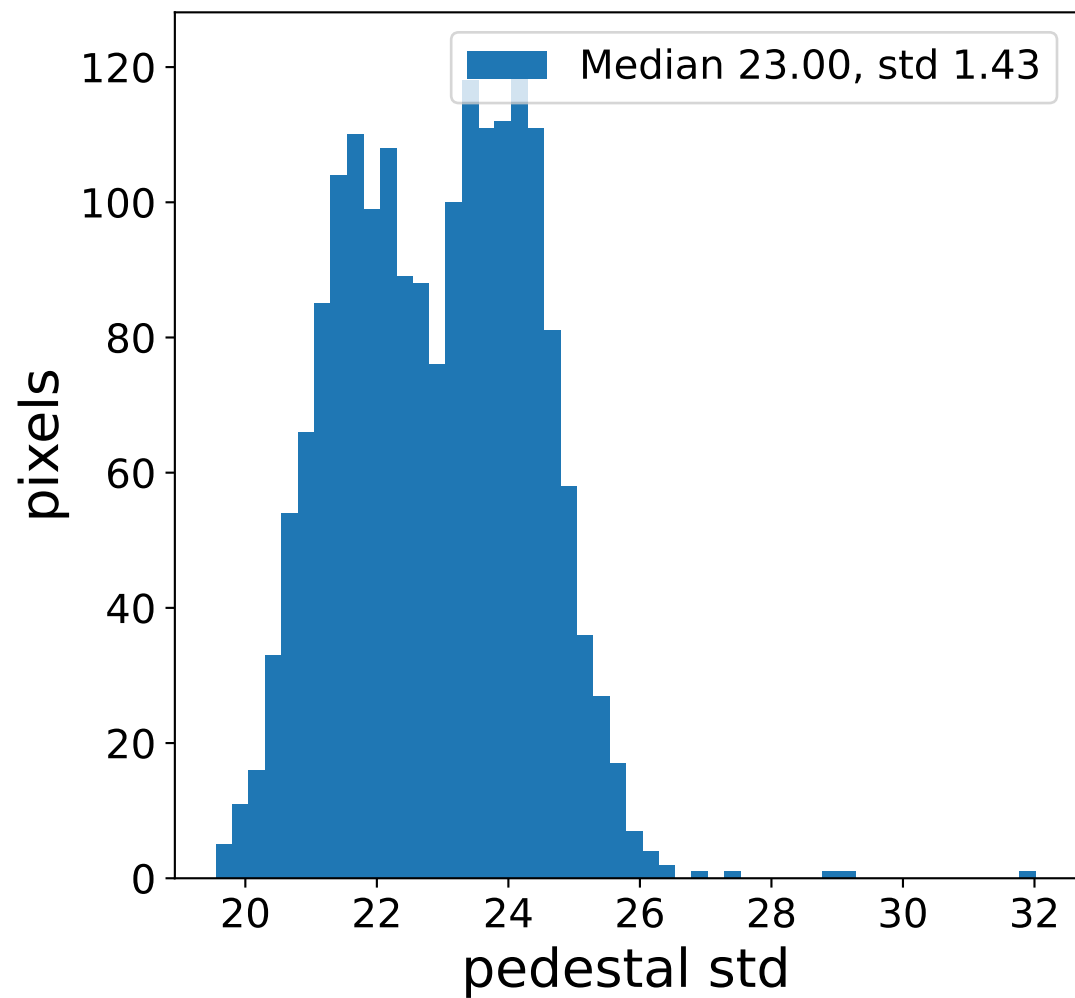

Run 15276

Run 15276

Run 15276 channel: HG

FF sample of 10000 events

pedestal sample of 10000 events

flat-fielded gain [ADC/pe]

Run 15276 channel: LG

FF sample of 10000 events

pedestal sample of 10000 events

flat-fielded gain [ADC/pe]