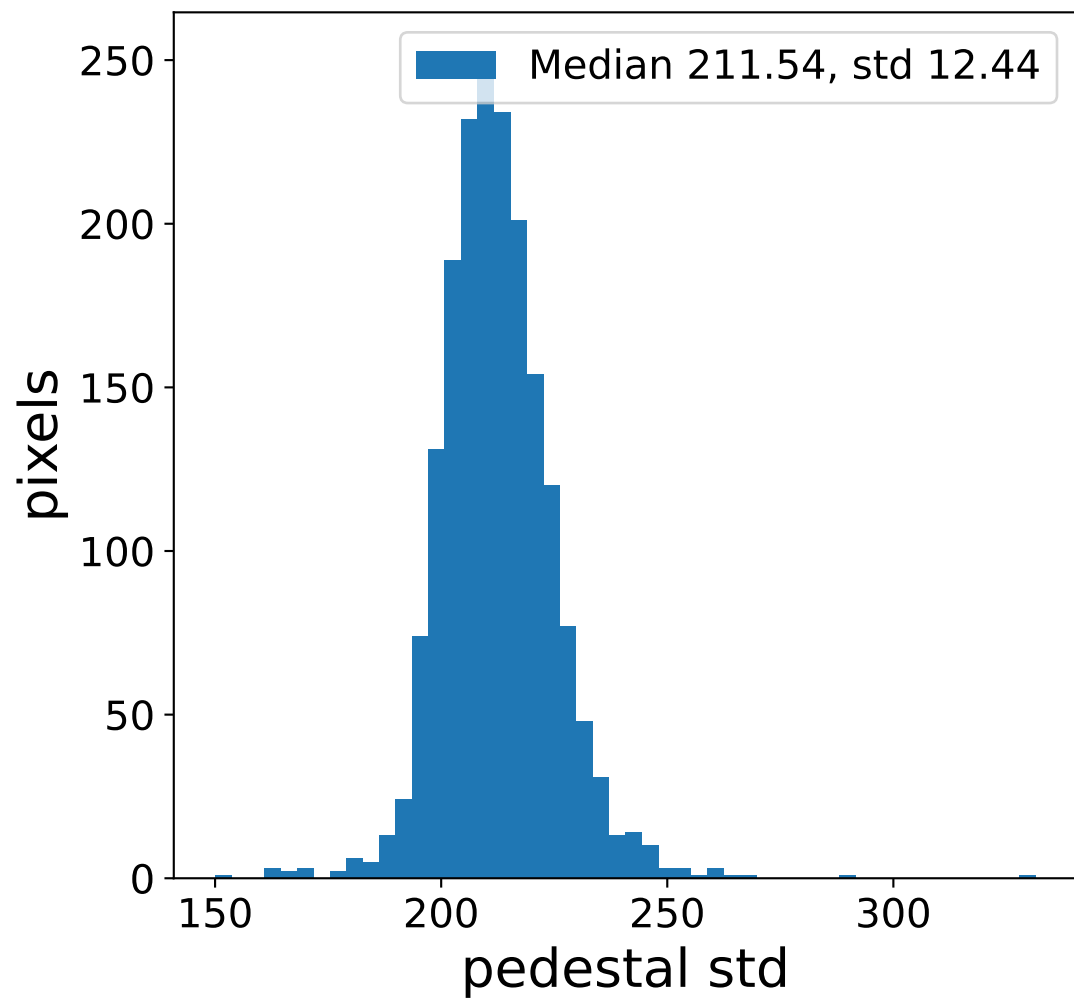

Run 15276

Run 15276

Run 15276 channel: HG

FF sample of 10000 events

pedestal sample of 10000 events

flat-fielded gain [ADC/pe]

Run 15276 channel: LG

FF sample of 10000 events

pedestal sample of 10000 events

flat-fielded gain [ADC/pe]