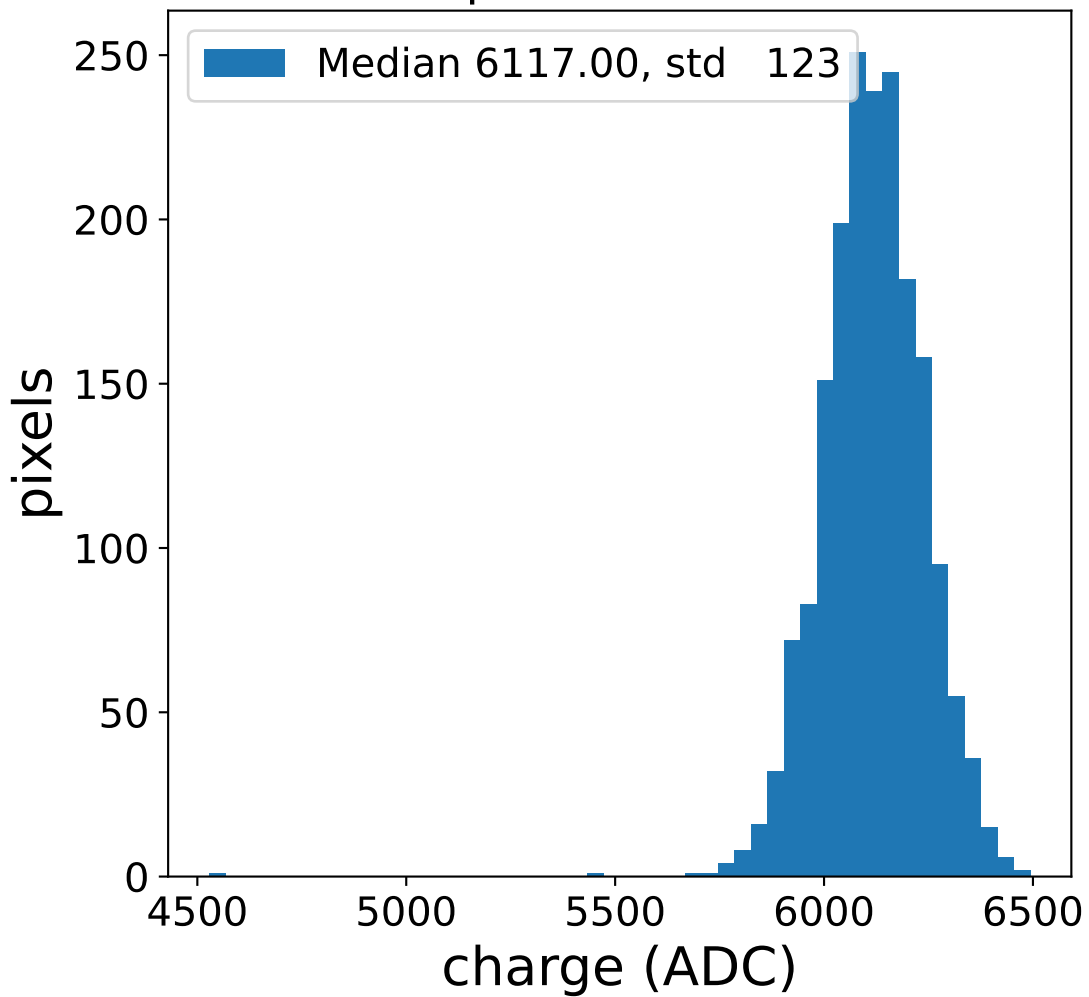

Run 15276

Run 15276

Run 15276 channel: HG

FF sample of 10000 events

pedestal sample of 10000 events

flat-fielded gain [ADC/pe]

Run 15276 channel: LG

FF sample of 10000 events

pedestal sample of 10000 events

flat-fielded gain [ADC/pe]