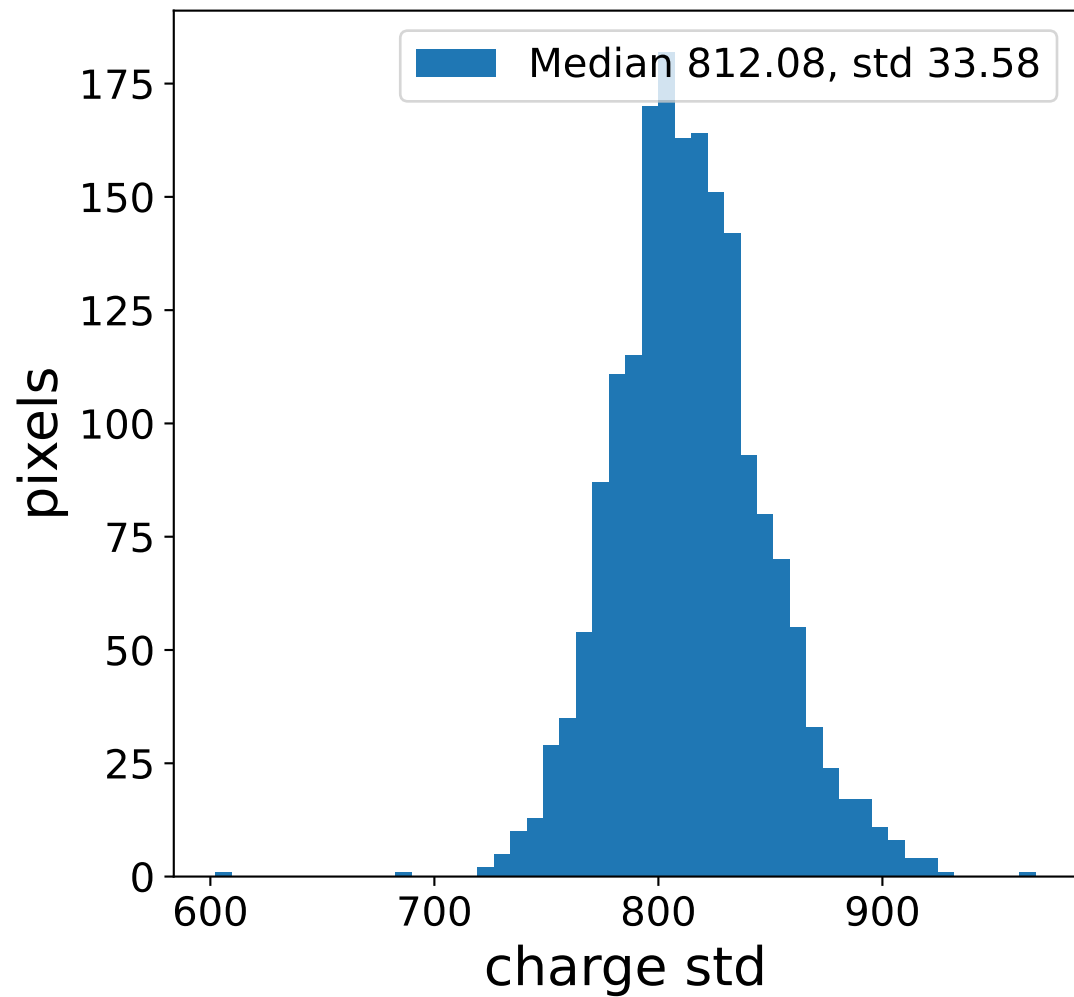

Run 15276

Run 15276

Run 15276 channel: HG

FF sample of 10000 events

pedestal sample of 10000 events

flat-fielded gain [ADC/pe]

Run 15276 channel: LG

FF sample of 10000 events

pedestal sample of 10000 events

flat-fielded gain [ADC/pe]