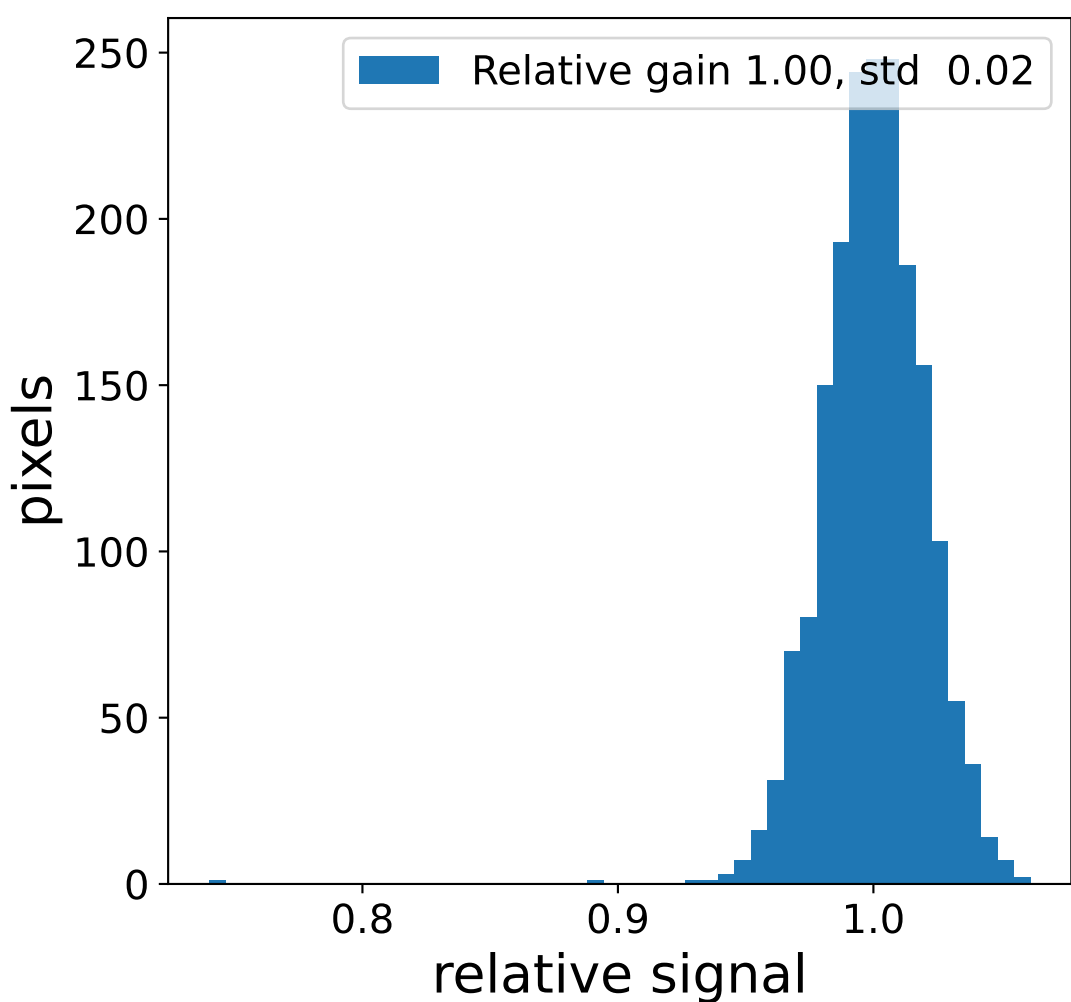

Run 15276

Run 15276

Run 15276 channel: HG

FF sample of 10000 events

pedestal sample of 10000 events

flat-fielded gain [ADC/pe]

Run 15276 channel: LG

FF sample of 10000 events

pedestal sample of 10000 events

flat-fielded gain [ADC/pe]