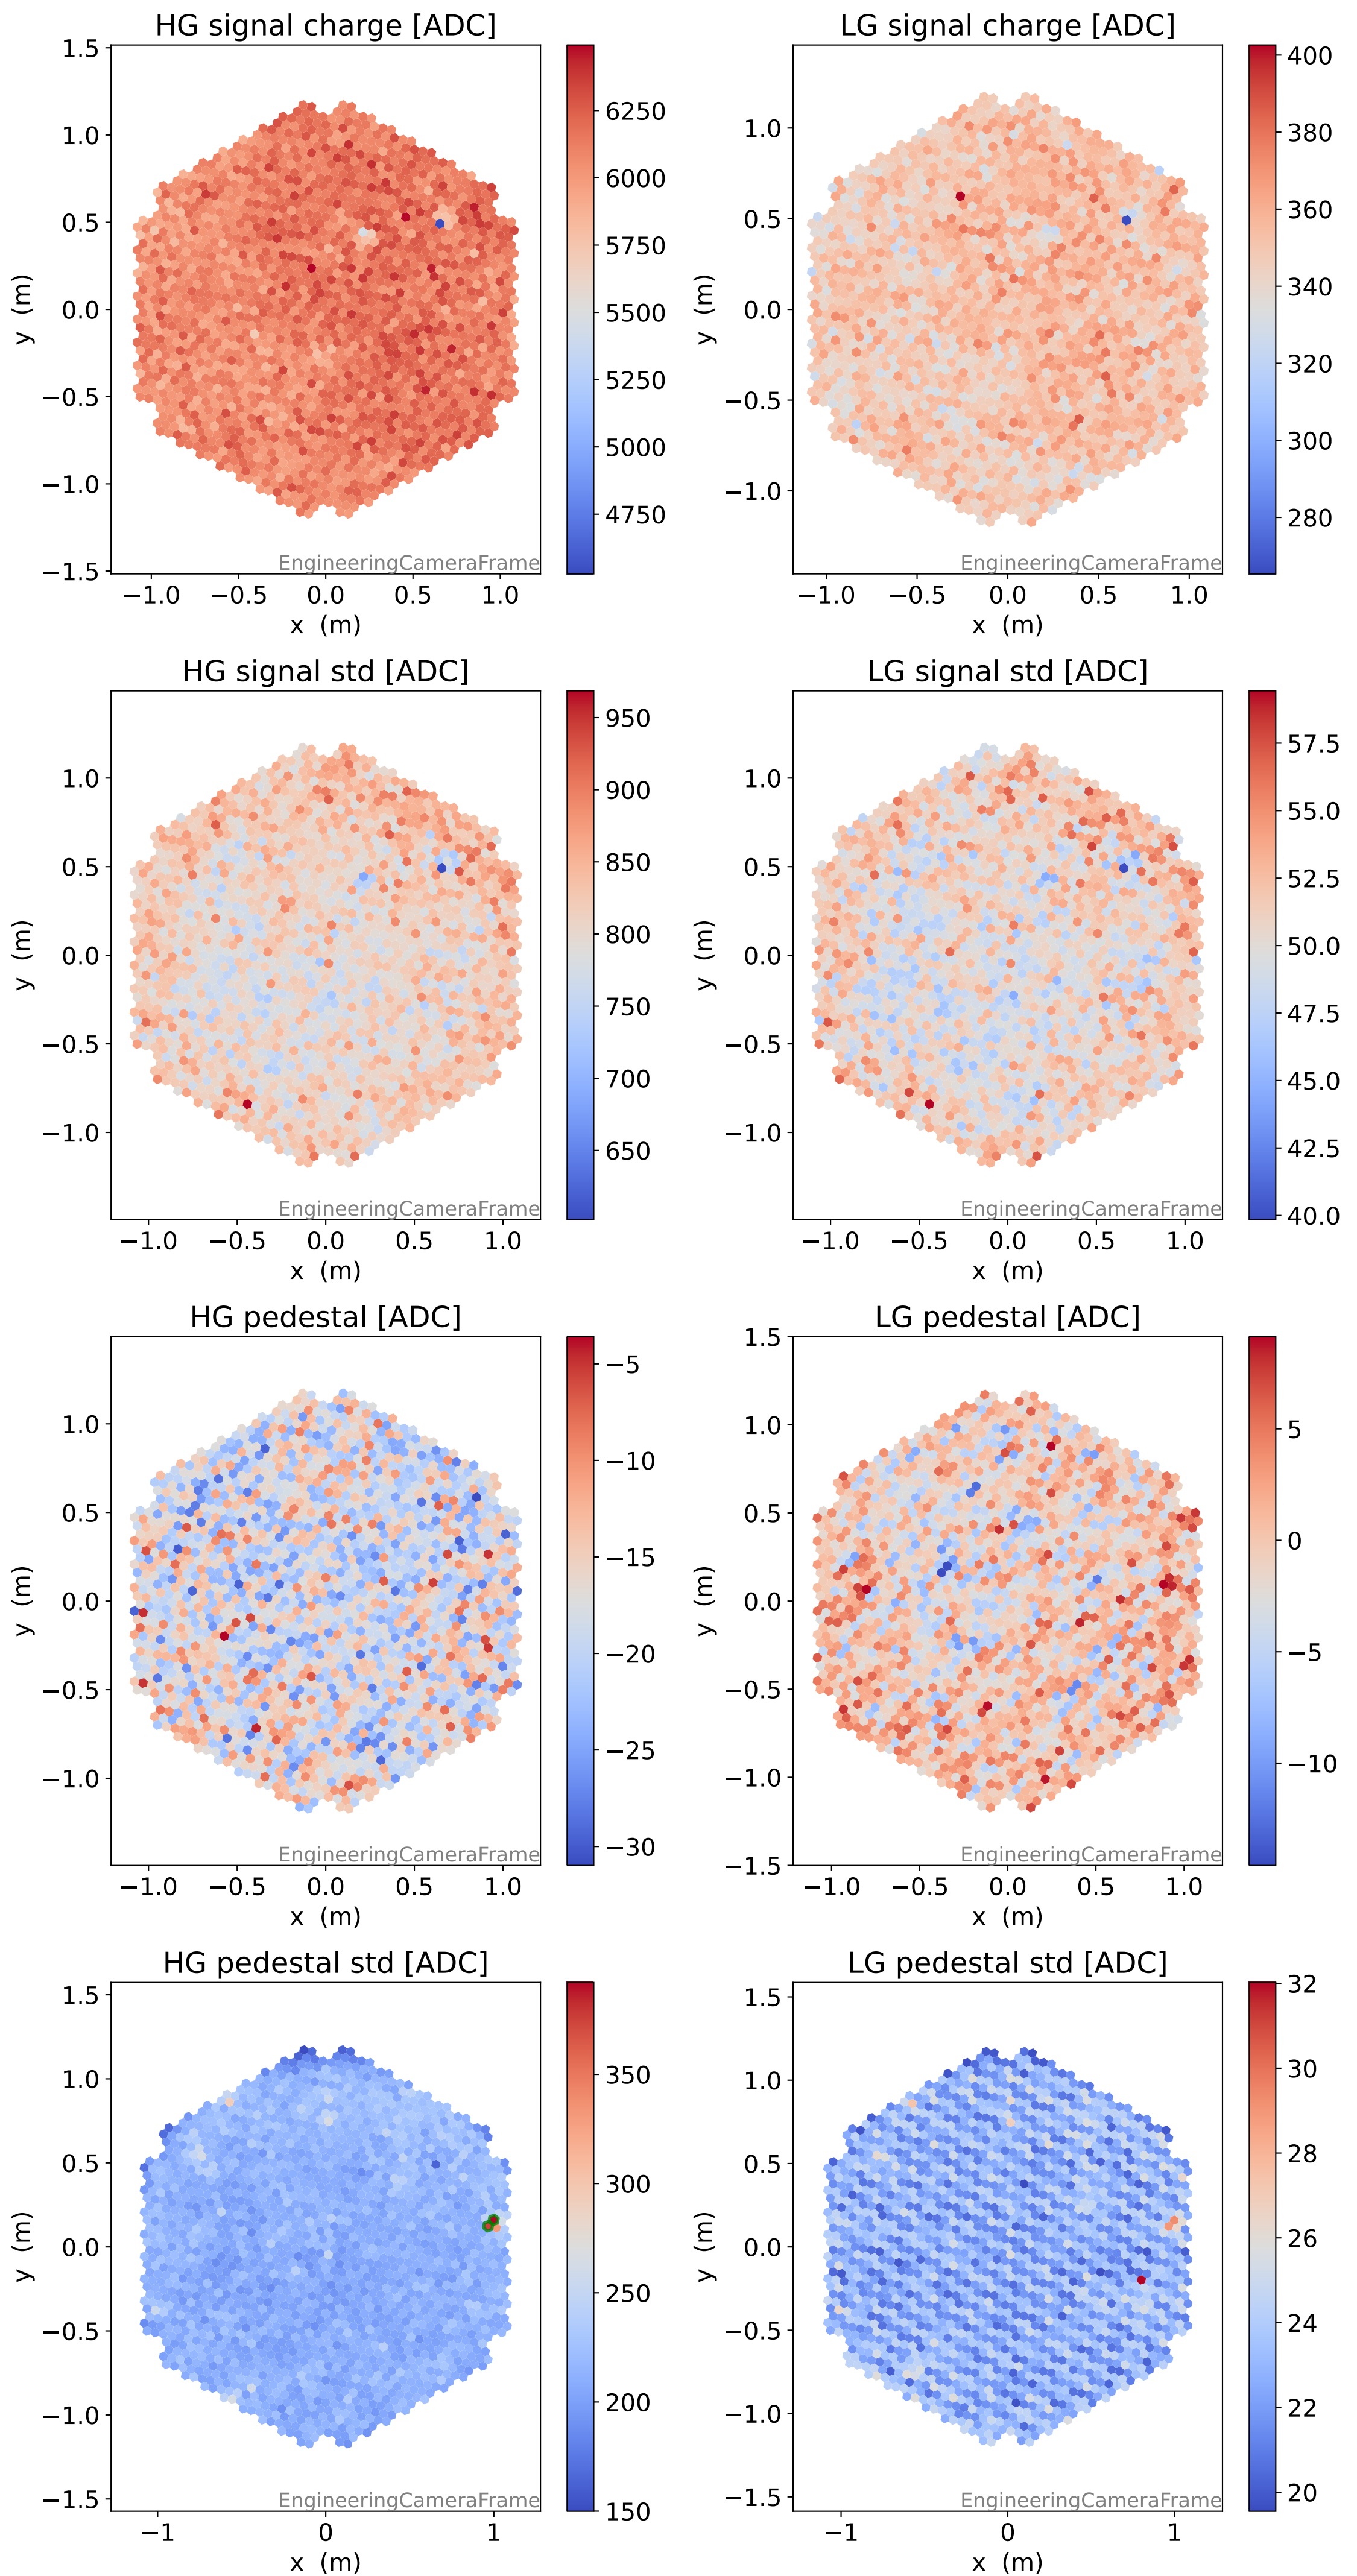

Run 15276

Run 15276

Run 15276 channel: HG

FF sample of 10000 events

pedestal sample of 10000 events

flat-fielded gain [ADC/pe]

Run 15276 channel: LG

FF sample of 10000 events

pedestal sample of 10000 events

flat-fielded gain [ADC/pe]