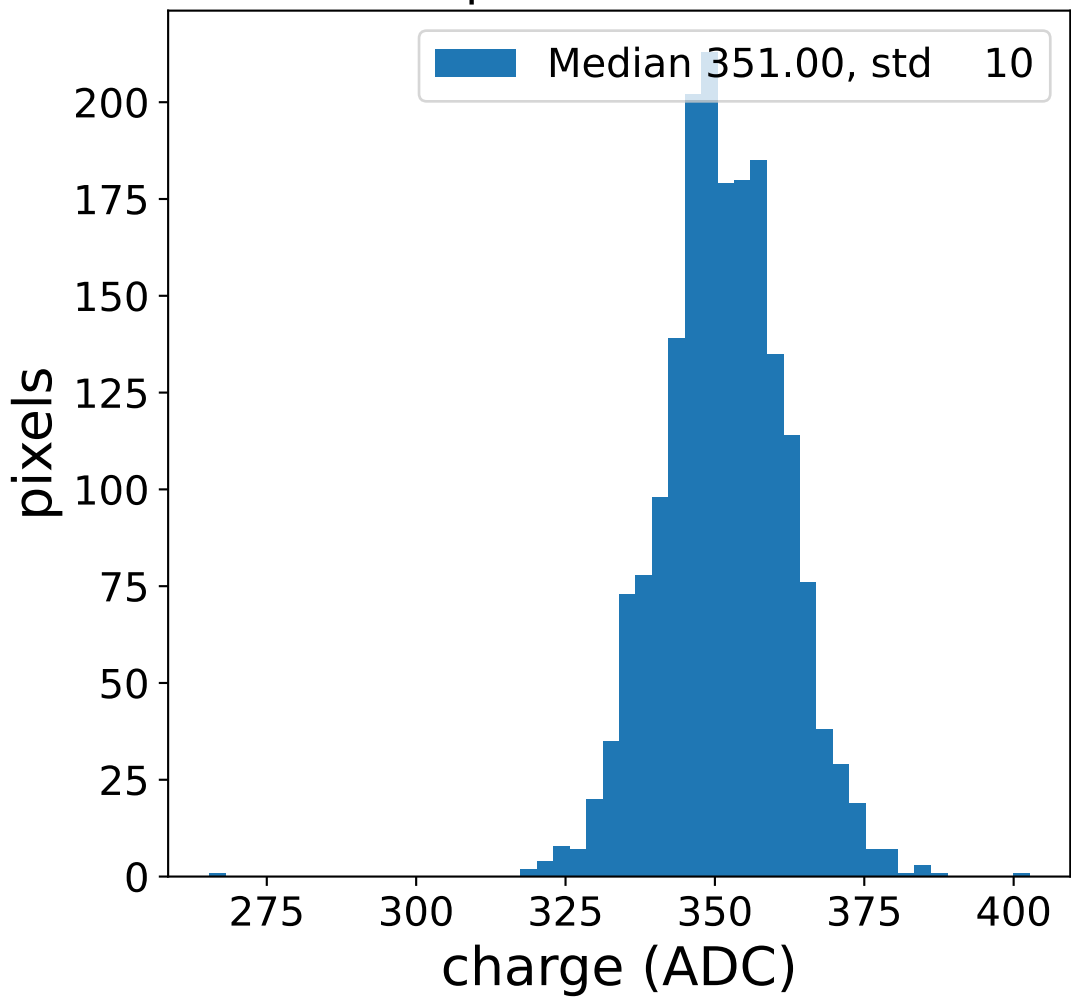

Run 15276

Run 15276

Run 15276 channel: HG

FF sample of 10000 events

pedestal sample of 10000 events

flat-fielded gain [ADC/pe]

Run 15276 channel: LG

FF sample of 10000 events

pedestal sample of 10000 events

flat-fielded gain [ADC/pe]