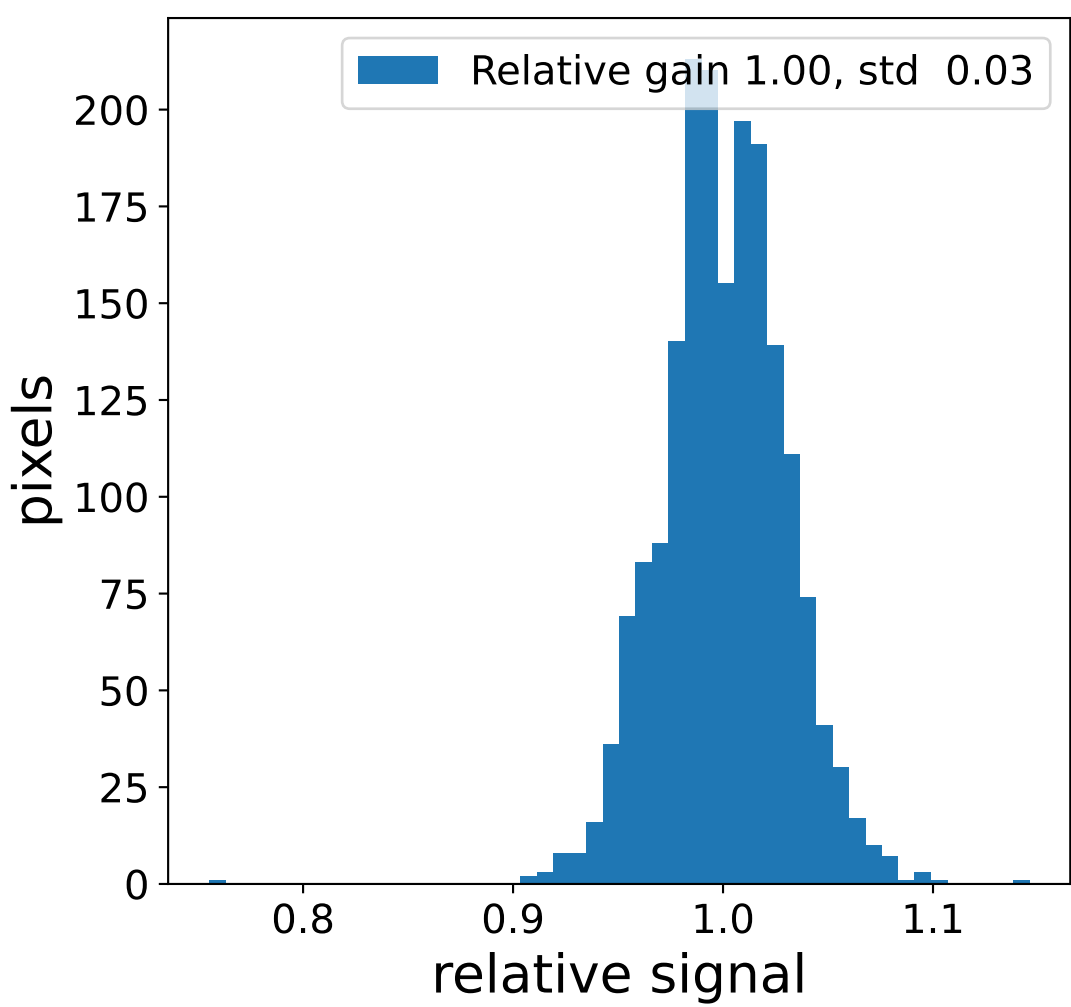

Run 15276

Run 15276

Run 15276 channel: HG

FF sample of 10000 events

pedestal sample of 10000 events

flat-fielded gain [ADC/pe]

Run 15276 channel: LG

FF sample of 10000 events

pedestal sample of 10000 events

flat-fielded gain [ADC/pe]