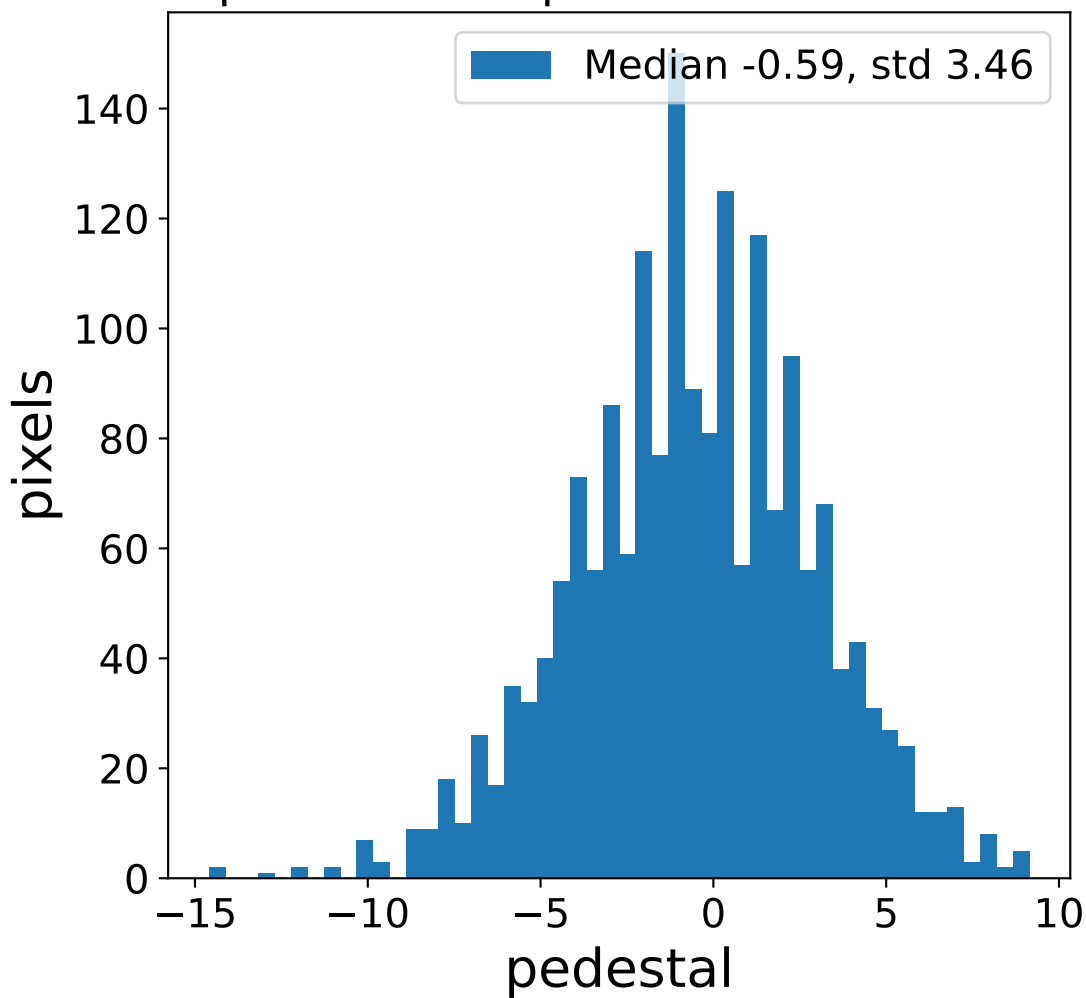

Run 15276

Run 15276

Run 15276 channel: HG

FF sample of 10000 events

pedestal sample of 10000 events

flat-fielded gain [ADC/pe]

Run 15276 channel: LG

FF sample of 10000 events

pedestal sample of 10000 events

flat-fielded gain [ADC/pe]