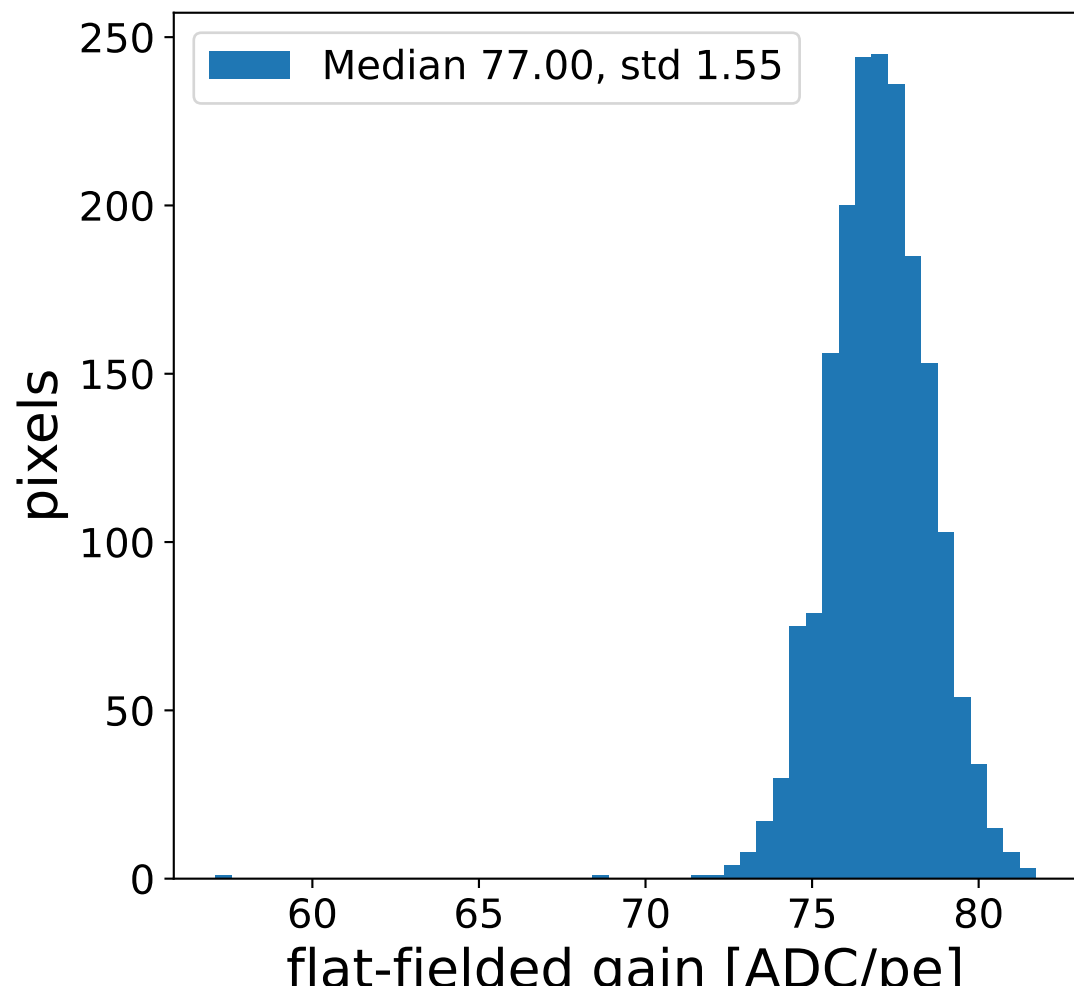

Run 15276

Run 15276

Run 15276 channel: HG

FF sample of 10000 events

pedestal sample of 10000 events

flat-fielded gain [ADC/pe]

Run 15276 channel: LG

FF sample of 10000 events

pedestal sample of 10000 events

flat-fielded gain [ADC/pe]