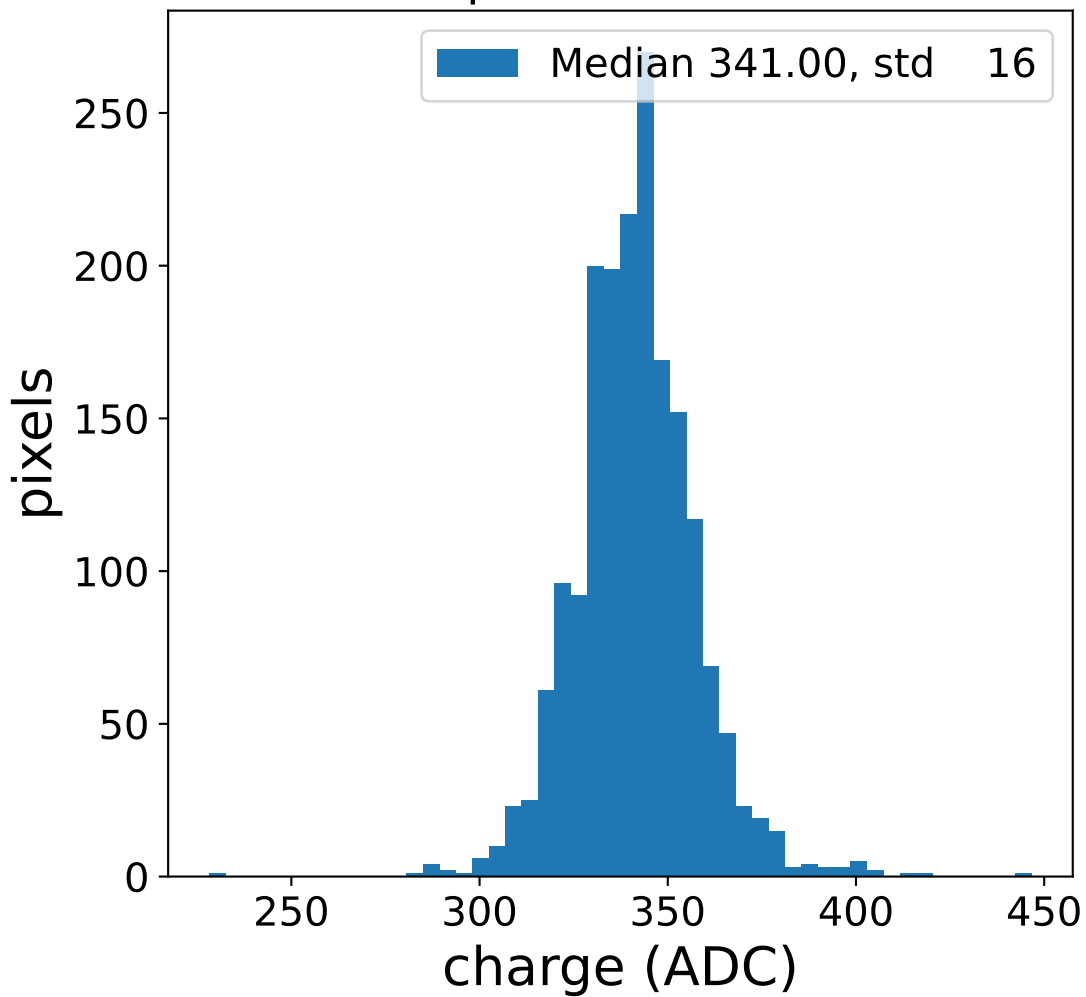

Run 15303

Run 15303

Run 15303 channel: HG

FF sample of 10000 events

pedestal sample of 10000 events

flat-fielded gain [ADC/pe]

Run 15303 channel: LG

FF sample of 10000 events

pedestal sample of 10000 events

flat-fielded gain [ADC/pe]