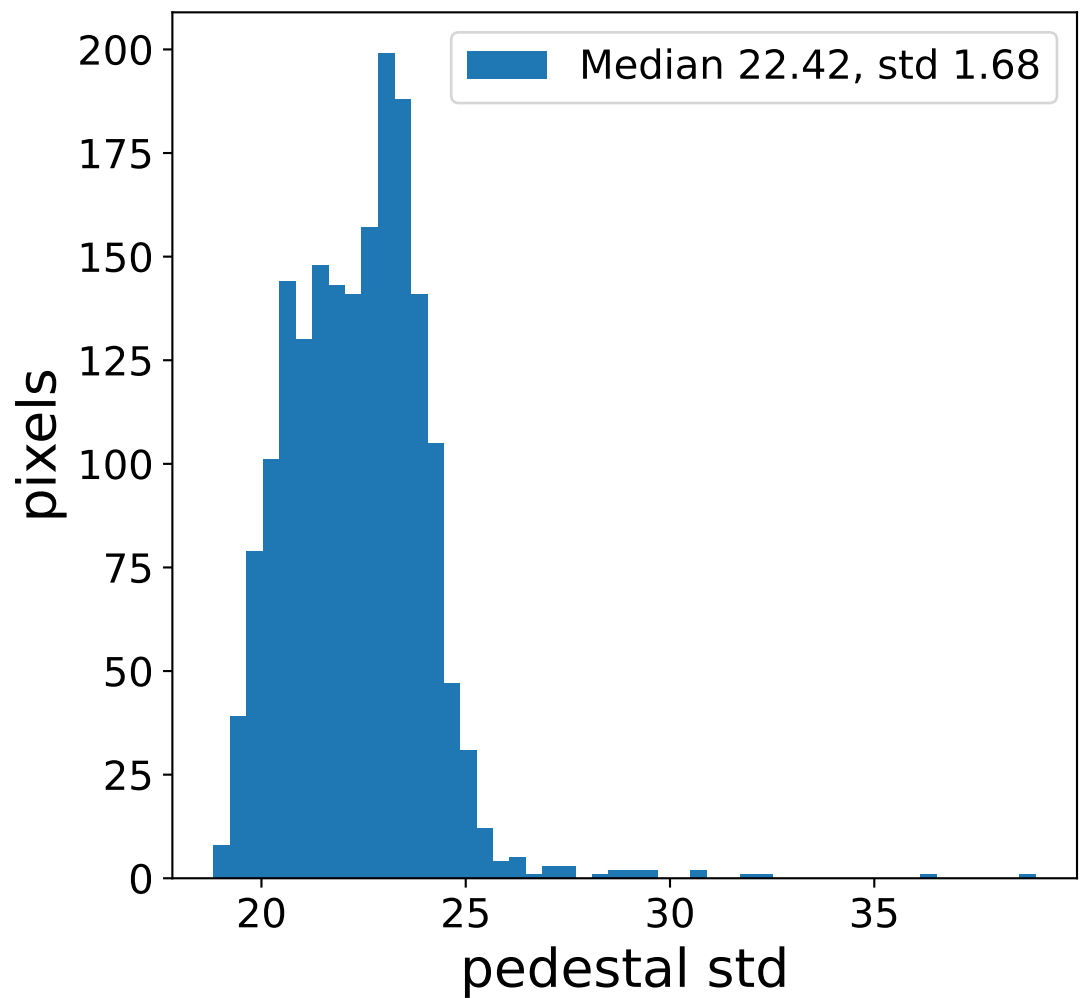

Run 15303

Run 15303

Run 15303 channel: HG

FF sample of 10000 events

pedestal sample of 10000 events

flat-fielded gain [ADC/pe]

Run 15303 channel: LG

FF sample of 10000 events

pedestal sample of 10000 events

flat-fielded gain [ADC/pe]