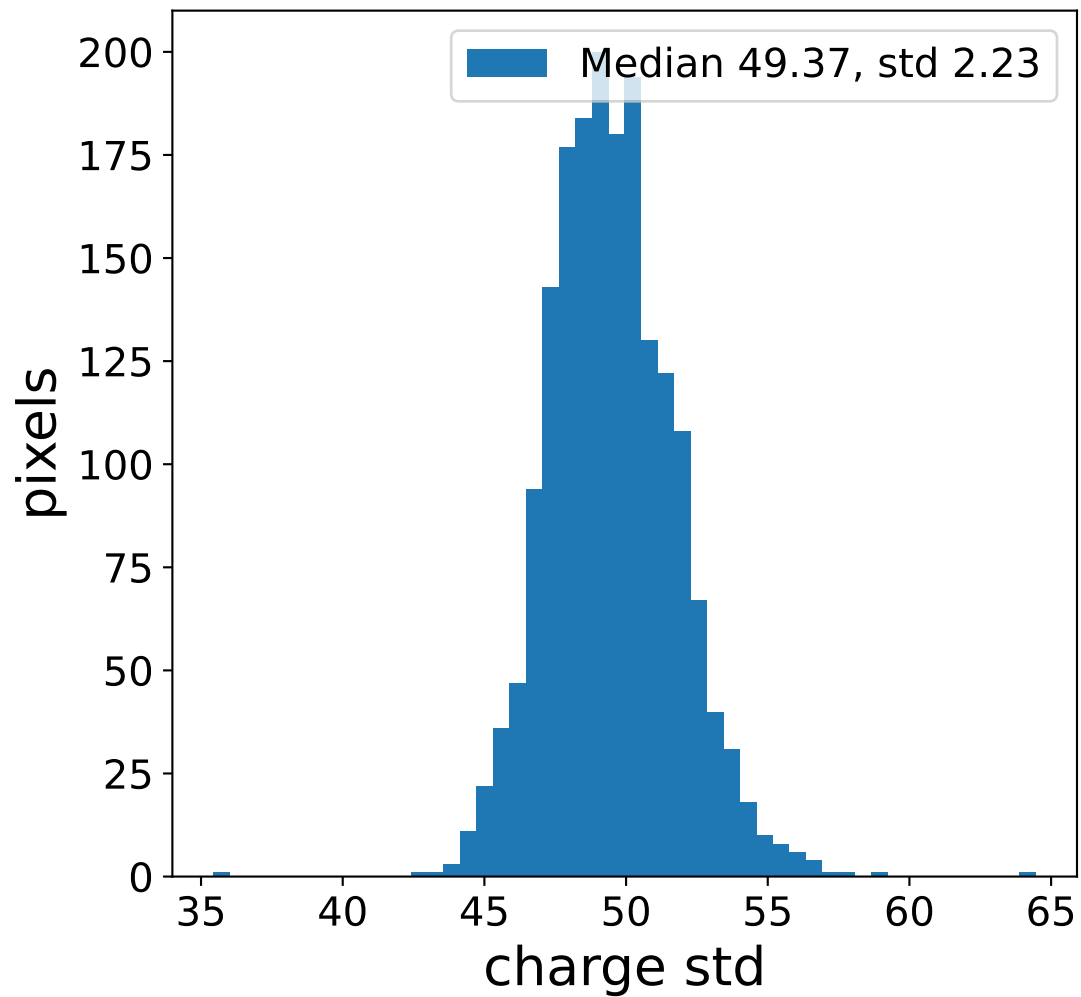

Run 15303

Run 15303

Run 15303 channel: HG

FF sample of 10000 events

pedestal sample of 10000 events

flat-fielded gain [ADC/pe]

Run 15303 channel: LG

FF sample of 10000 events

pedestal sample of 10000 events

flat-fielded gain [ADC/pe]