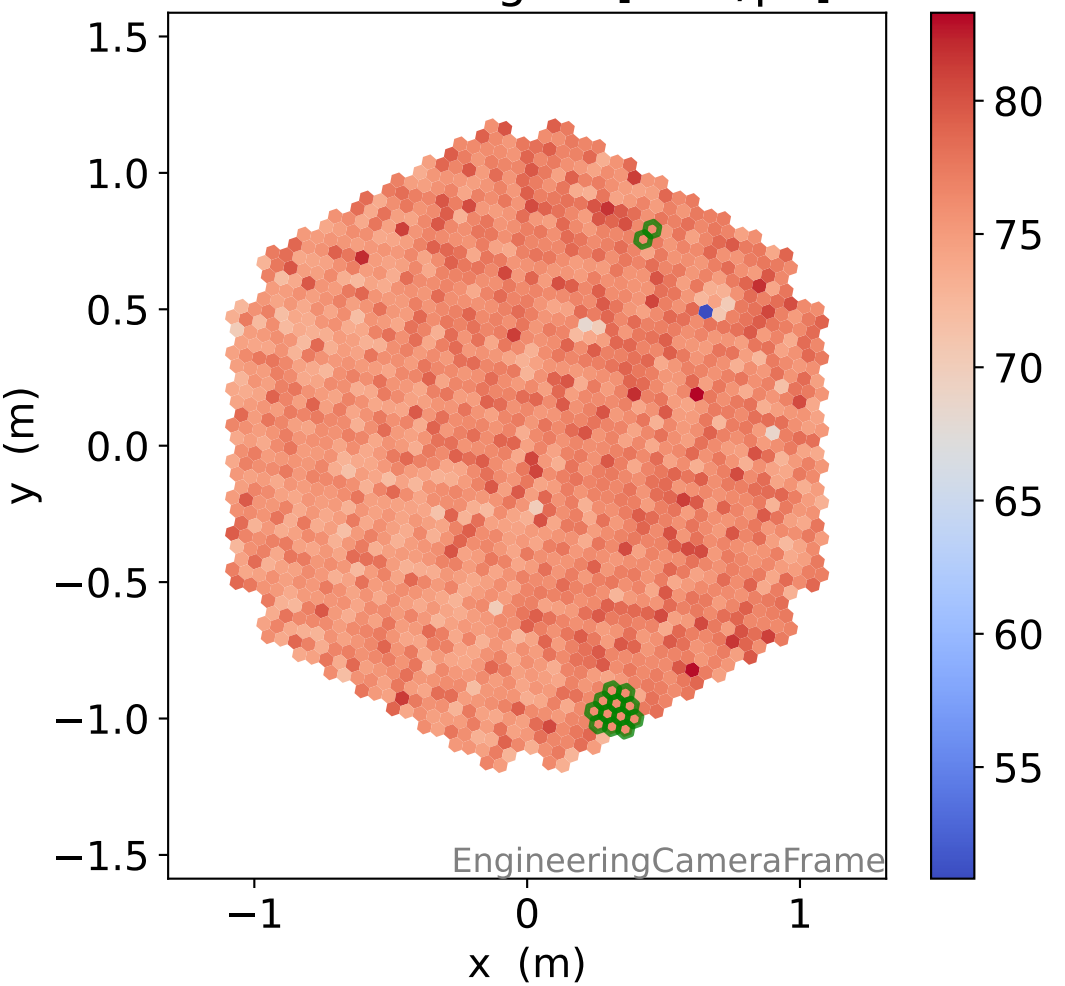

Run 15303

Run 15303

Run 15303 channel: HG

FF sample of 10000 events

pedestal sample of 10000 events

flat-fielded gain [ADC/pe]

Run 15303 channel: LG

FF sample of 10000 events

pedestal sample of 10000 events

flat-fielded gain [ADC/pe]