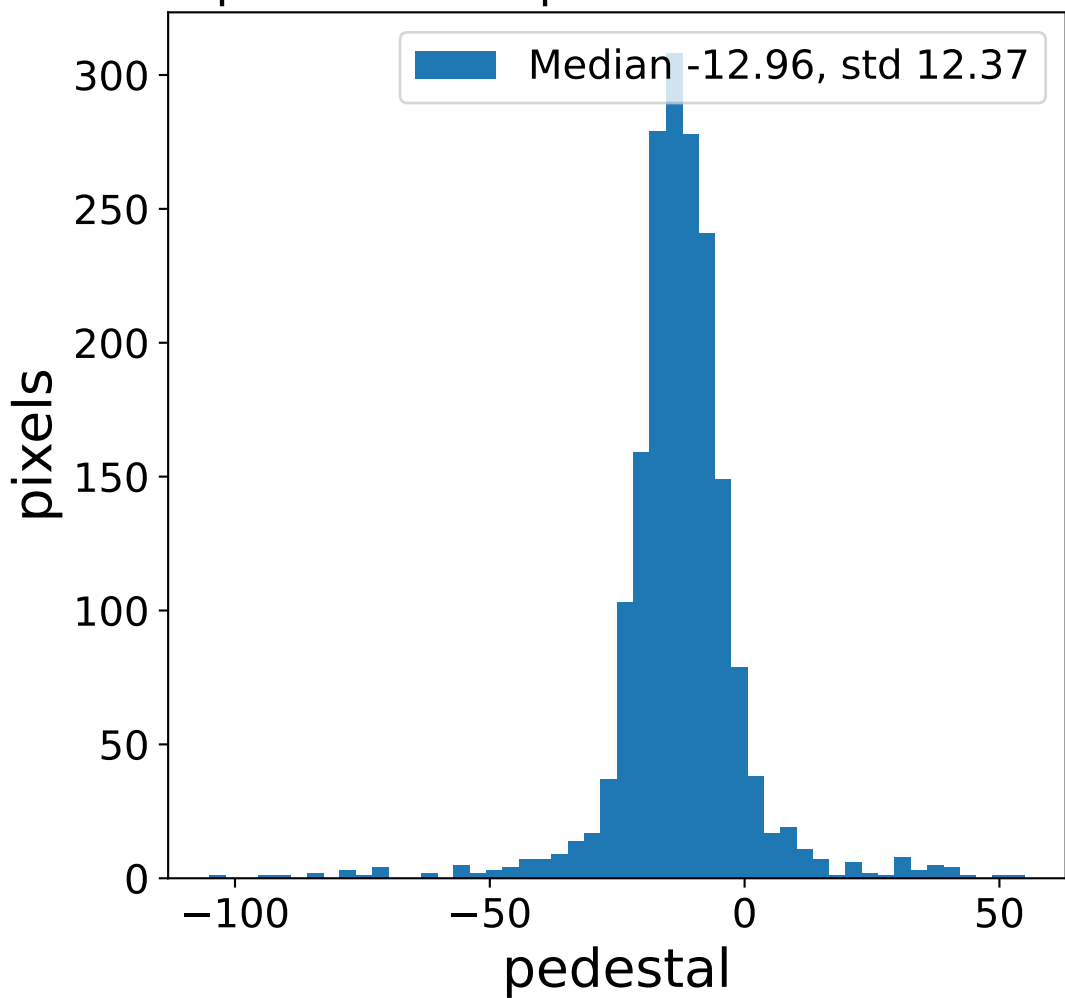

Run 15303

Run 15303

Run 15303 channel: HG

FF sample of 10000 events

pedestal sample of 10000 events

flat-fielded gain [ADC/pe]

Run 15303 channel: LG

FF sample of 10000 events

pedestal sample of 10000 events

flat-fielded gain [ADC/pe]