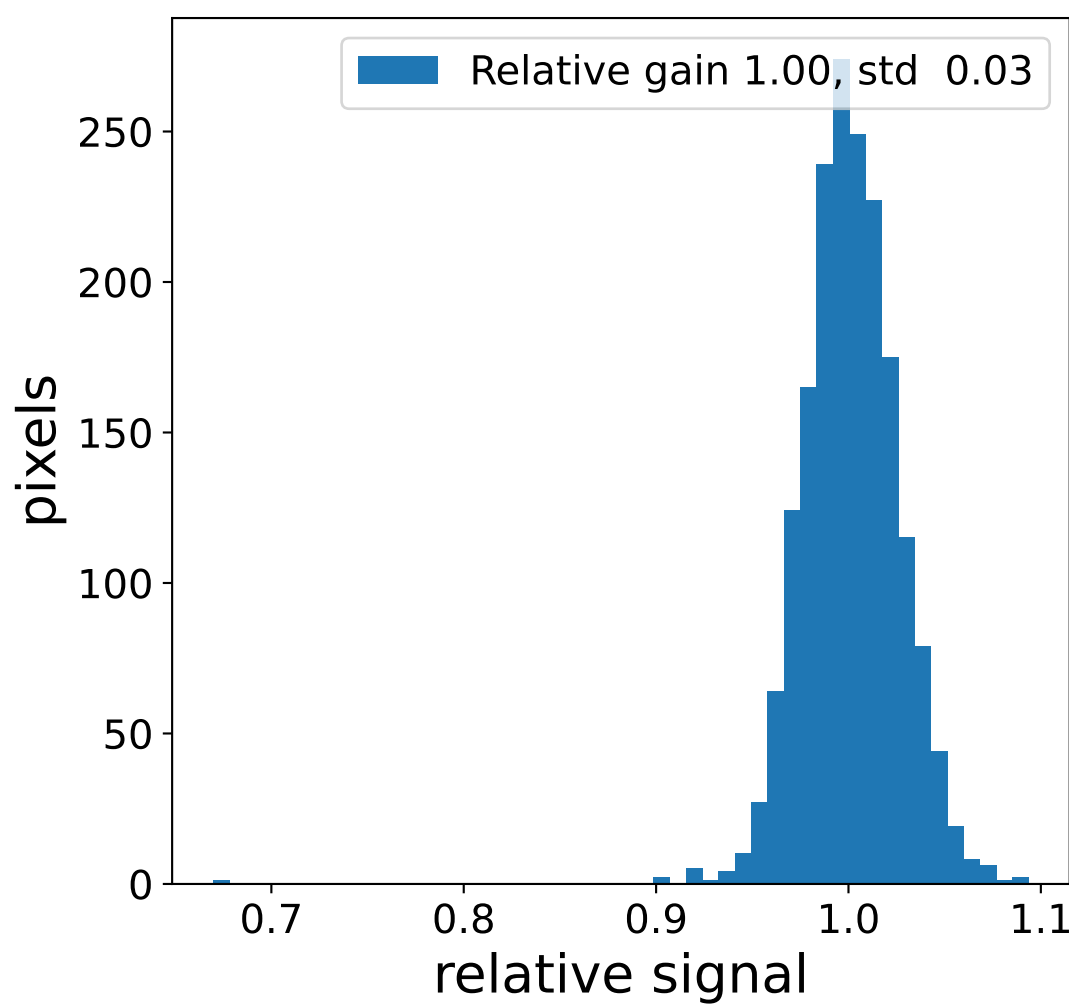

Run 15303

Run 15303

Run 15303 channel: HG

FF sample of 10000 events

pedestal sample of 10000 events

flat-fielded gain [ADC/pe]

Run 15303 channel: LG

FF sample of 10000 events

pedestal sample of 10000 events

flat-fielded gain [ADC/pe]