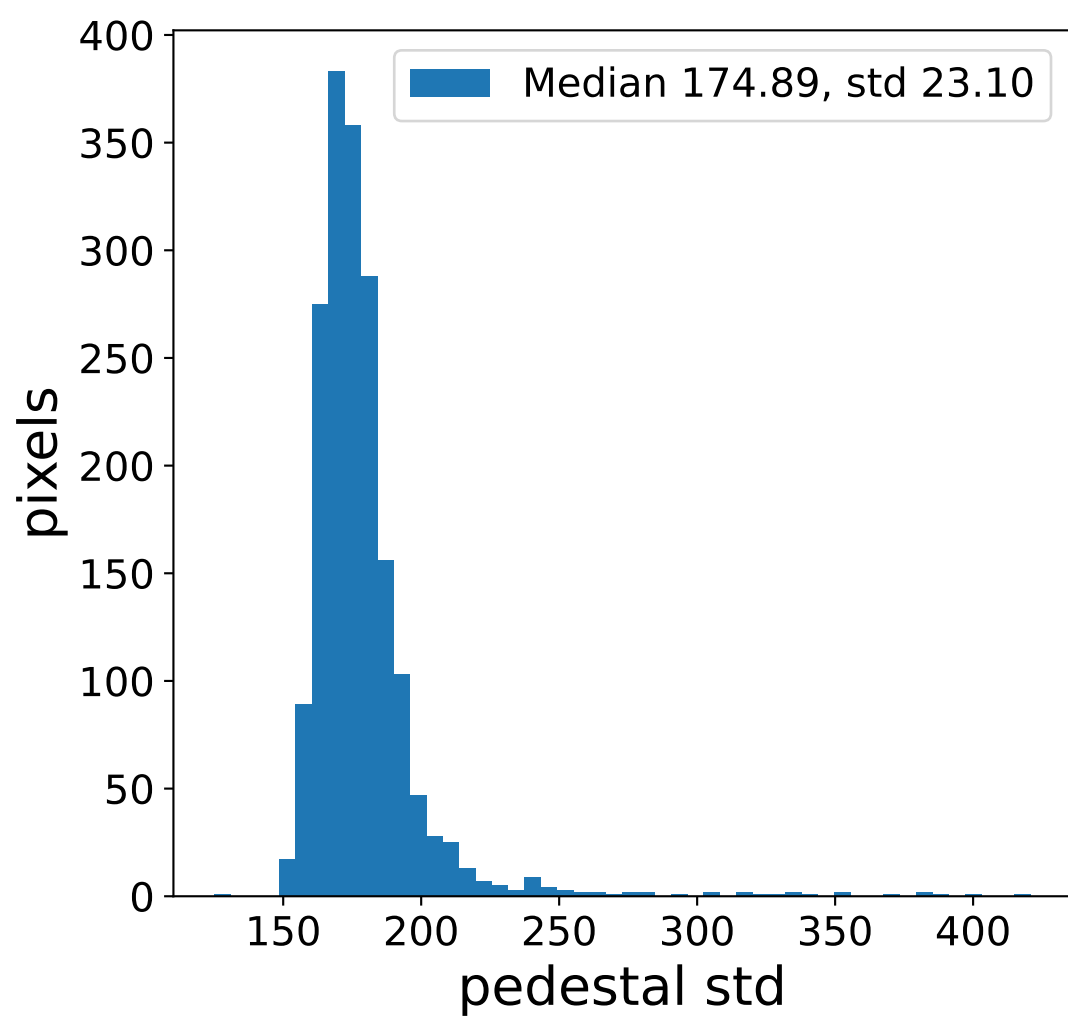

Run 15303

Run 15303

Run 15303 channel: HG

FF sample of 10000 events

pedestal sample of 10000 events

flat-fielded gain [ADC/pe]

Run 15303 channel: LG

FF sample of 10000 events

pedestal sample of 10000 events

flat-fielded gain [ADC/pe]