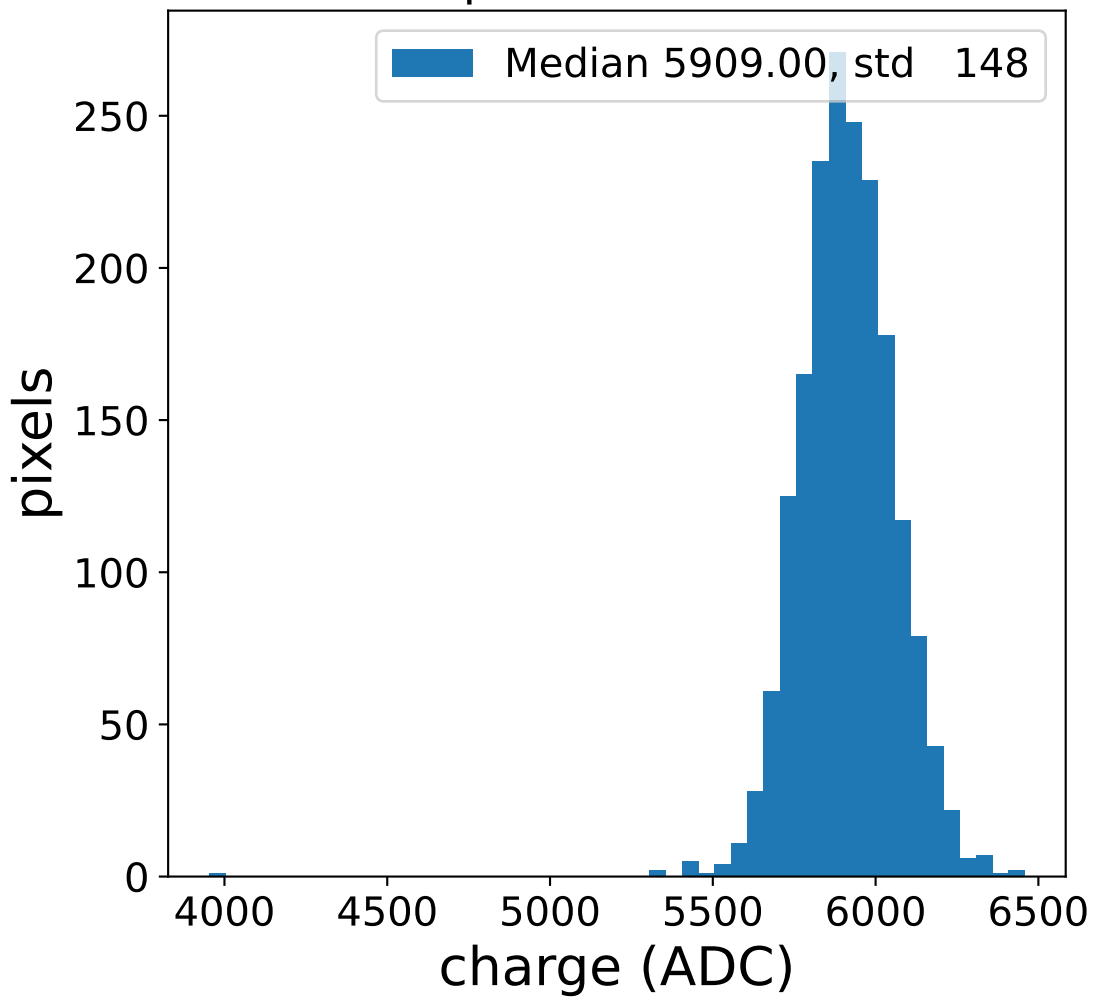

Run 15303

Run 15303

Run 15303 channel: HG

FF sample of 10000 events

pedestal sample of 10000 events

flat-fielded gain [ADC/pe]

Run 15303 channel: LG

FF sample of 10000 events

pedestal sample of 10000 events

flat-fielded gain [ADC/pe]