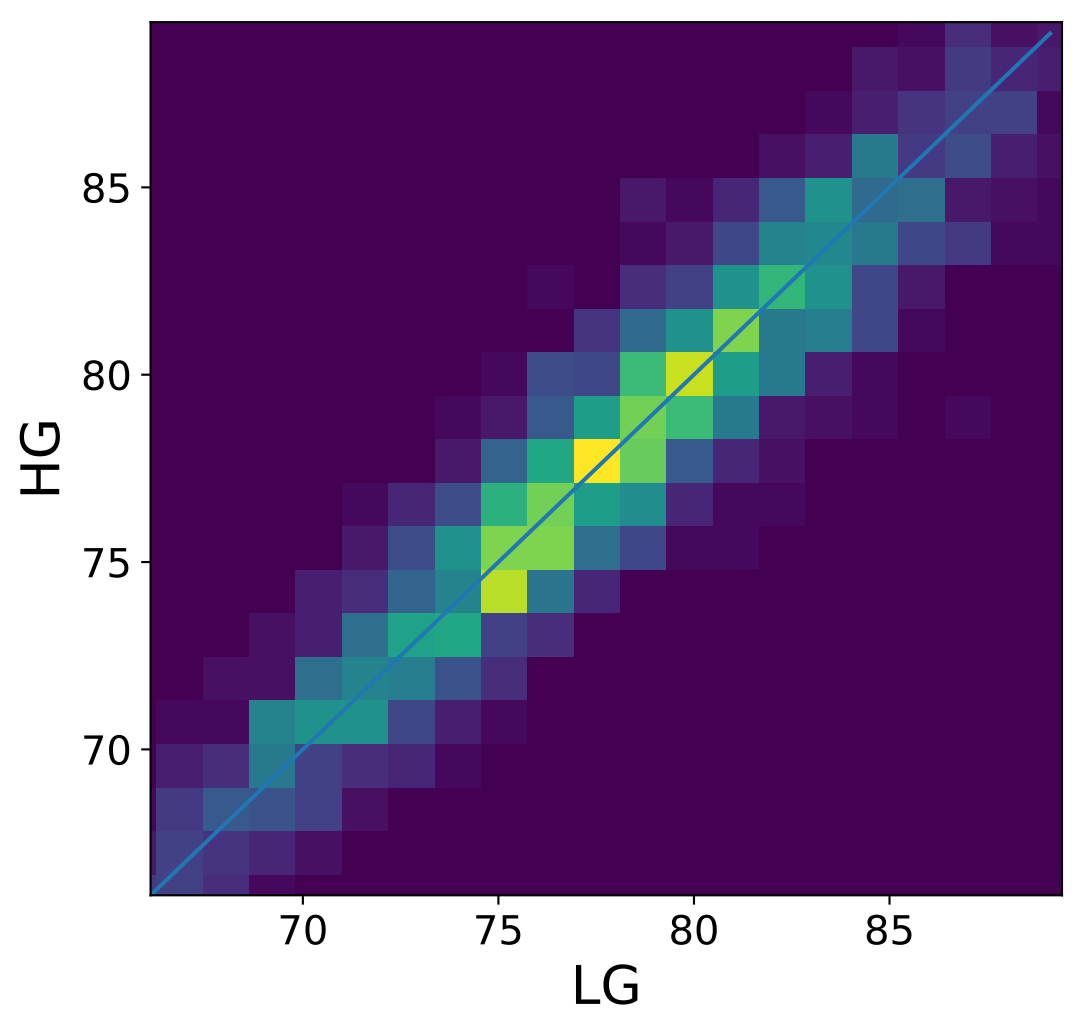

Run 15303

Run 15303

Run 15303 channel: HG

FF sample of 10000 events

pedestal sample of 10000 events

flat-fielded gain [ADC/pe]

Run 15303 channel: LG

FF sample of 10000 events

pedestal sample of 10000 events

flat-fielded gain [ADC/pe]