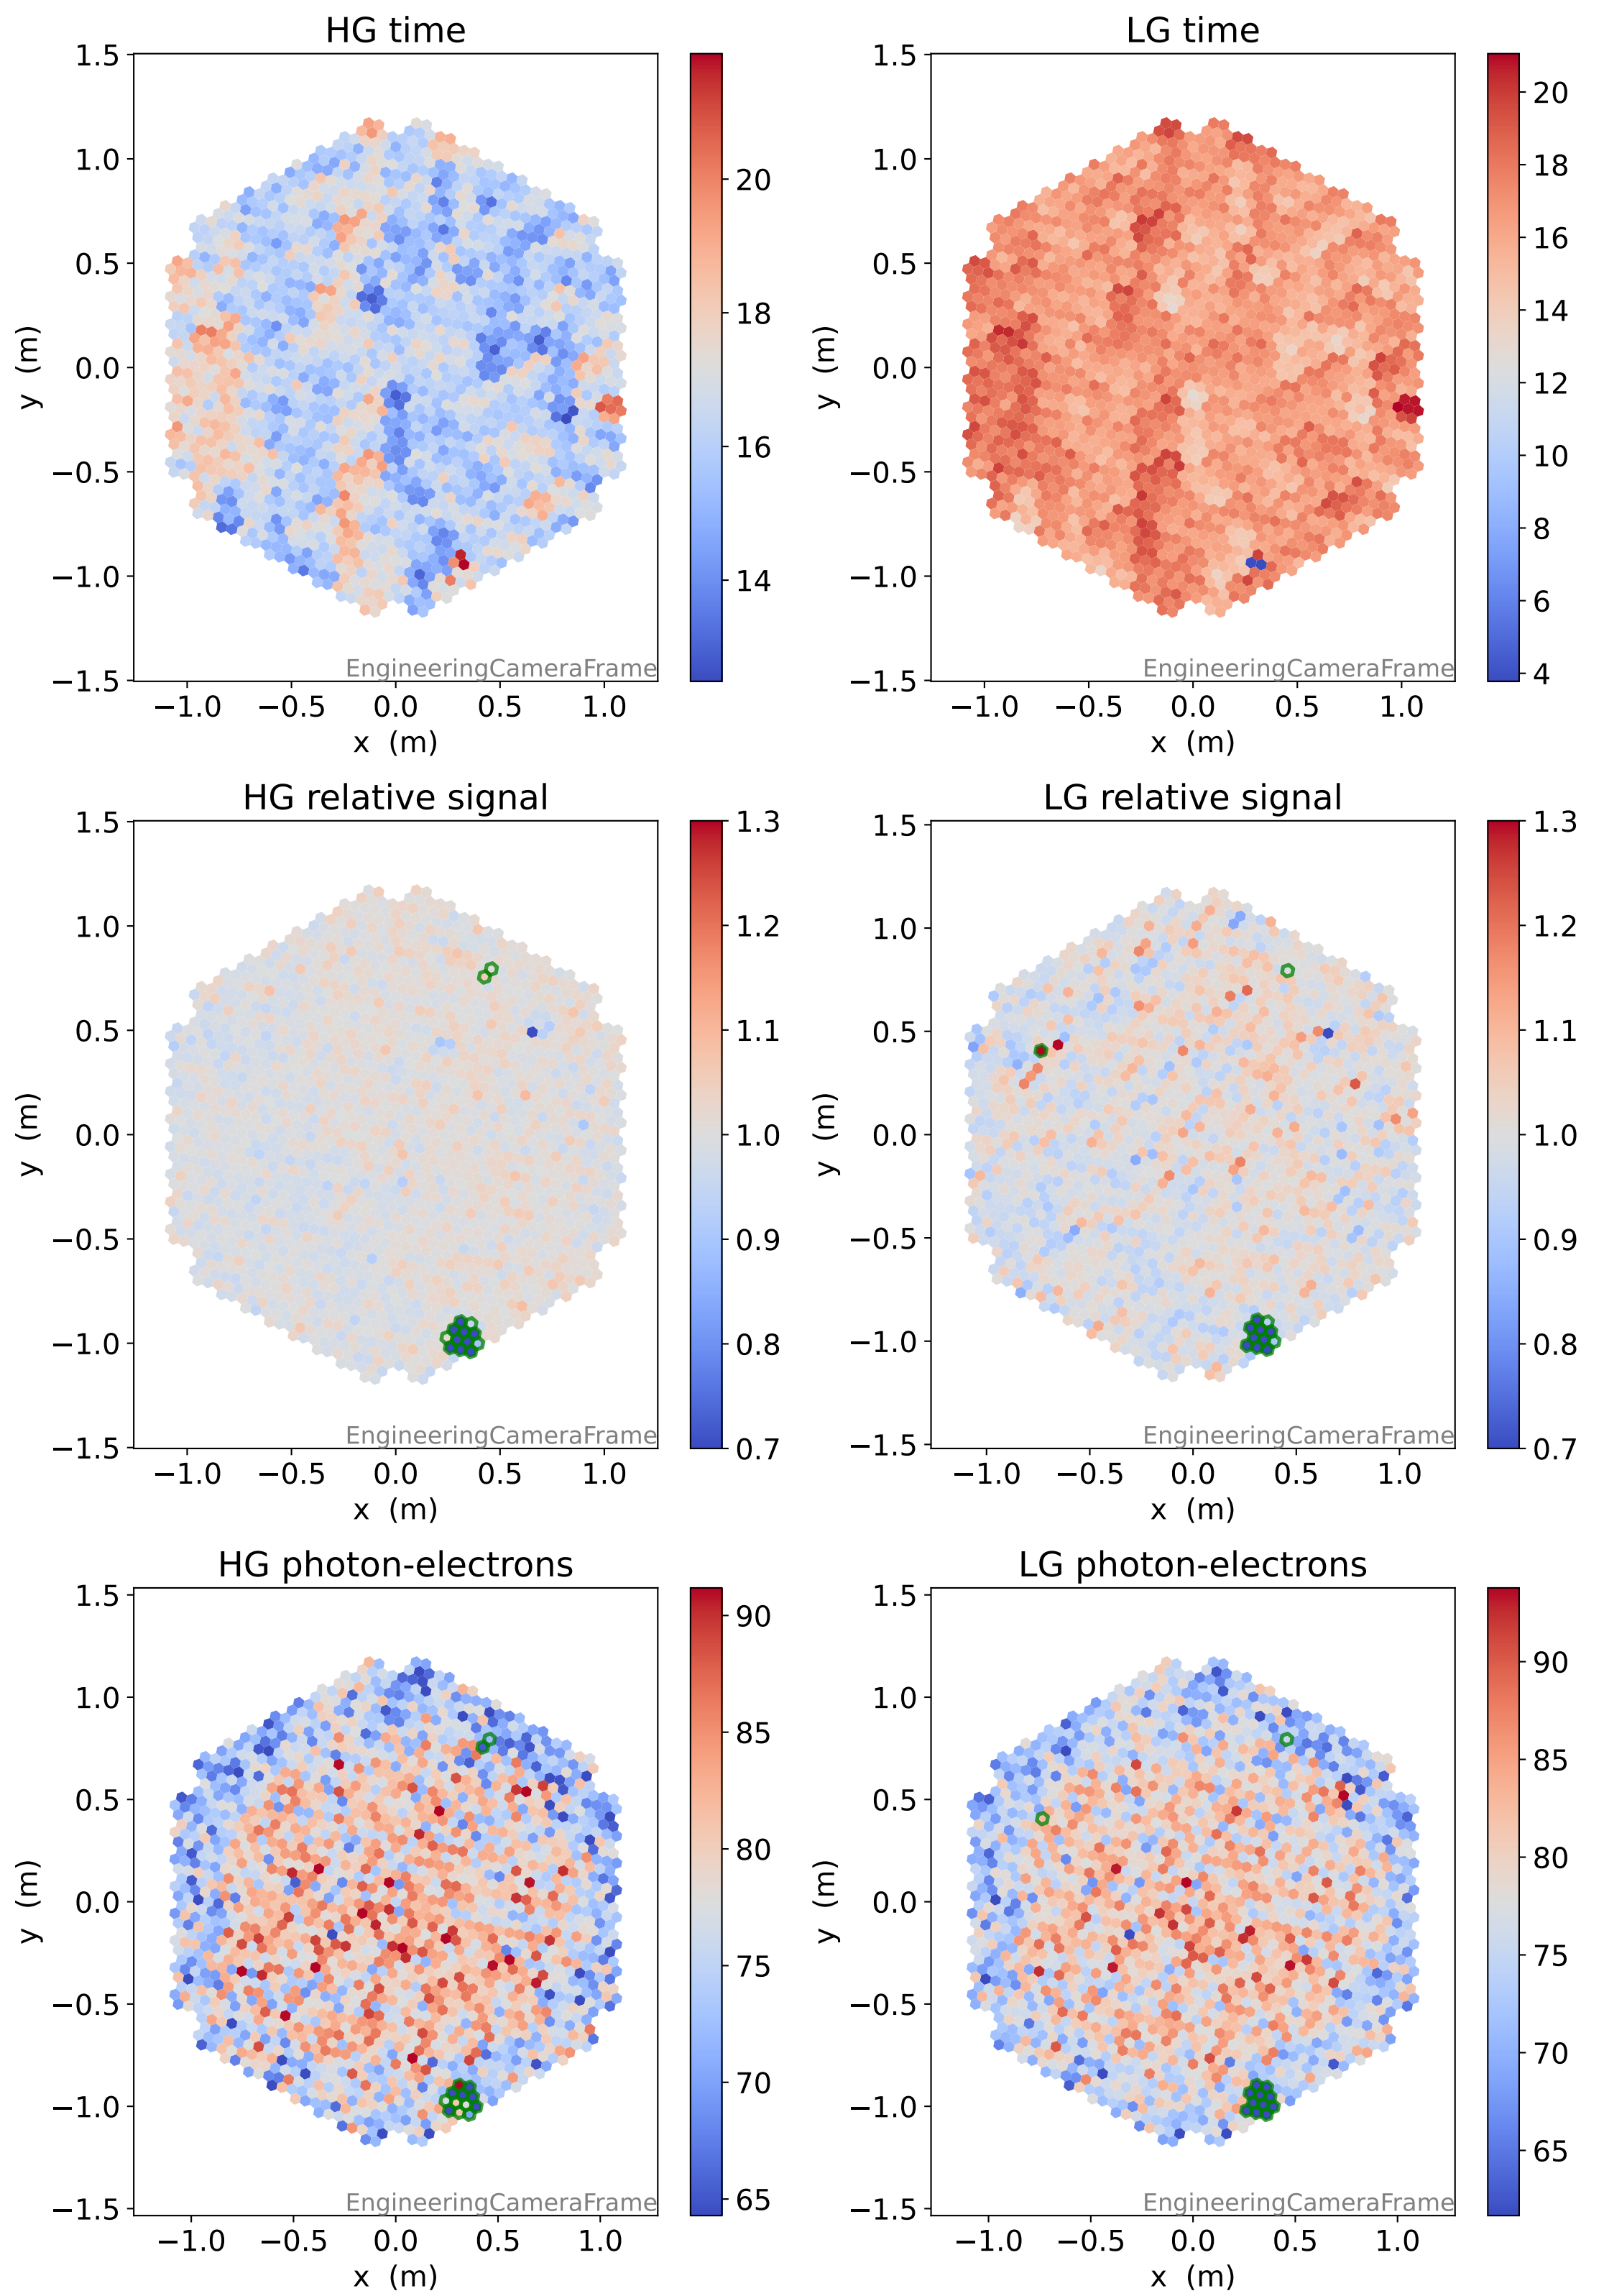

Run 15303

Run 15303

Run 15303 channel: HG

FF sample of 10000 events

pedestal sample of 10000 events

flat-fielded gain [ADC/pe]

Run 15303 channel: LG

FF sample of 10000 events

pedestal sample of 10000 events

flat-fielded gain [ADC/pe]