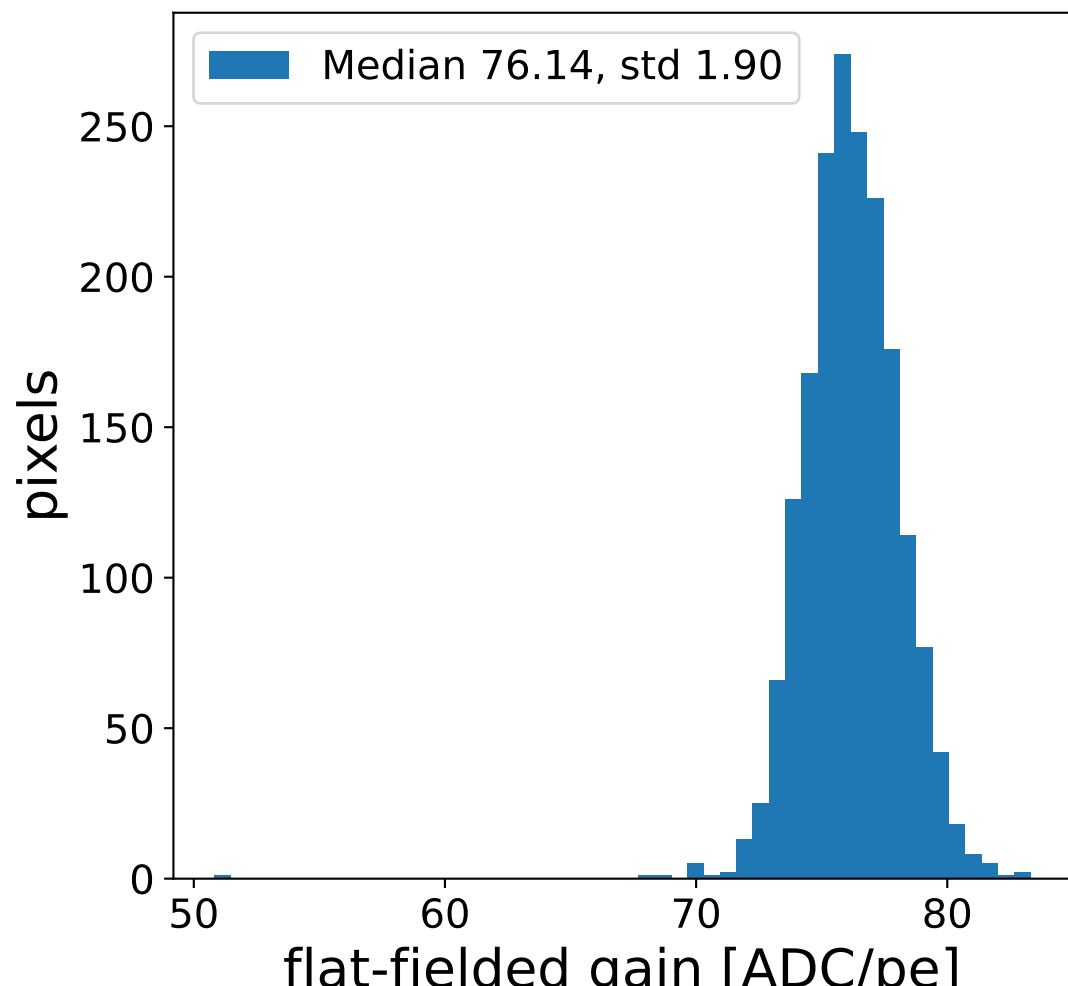

Run 15303

Run 15303

Run 15303 channel: HG

FF sample of 10000 events

pedestal sample of 10000 events

flat-fielded gain [ADC/pe]

Run 15303 channel: LG

FF sample of 10000 events

pedestal sample of 10000 events

flat-fielded gain [ADC/pe]