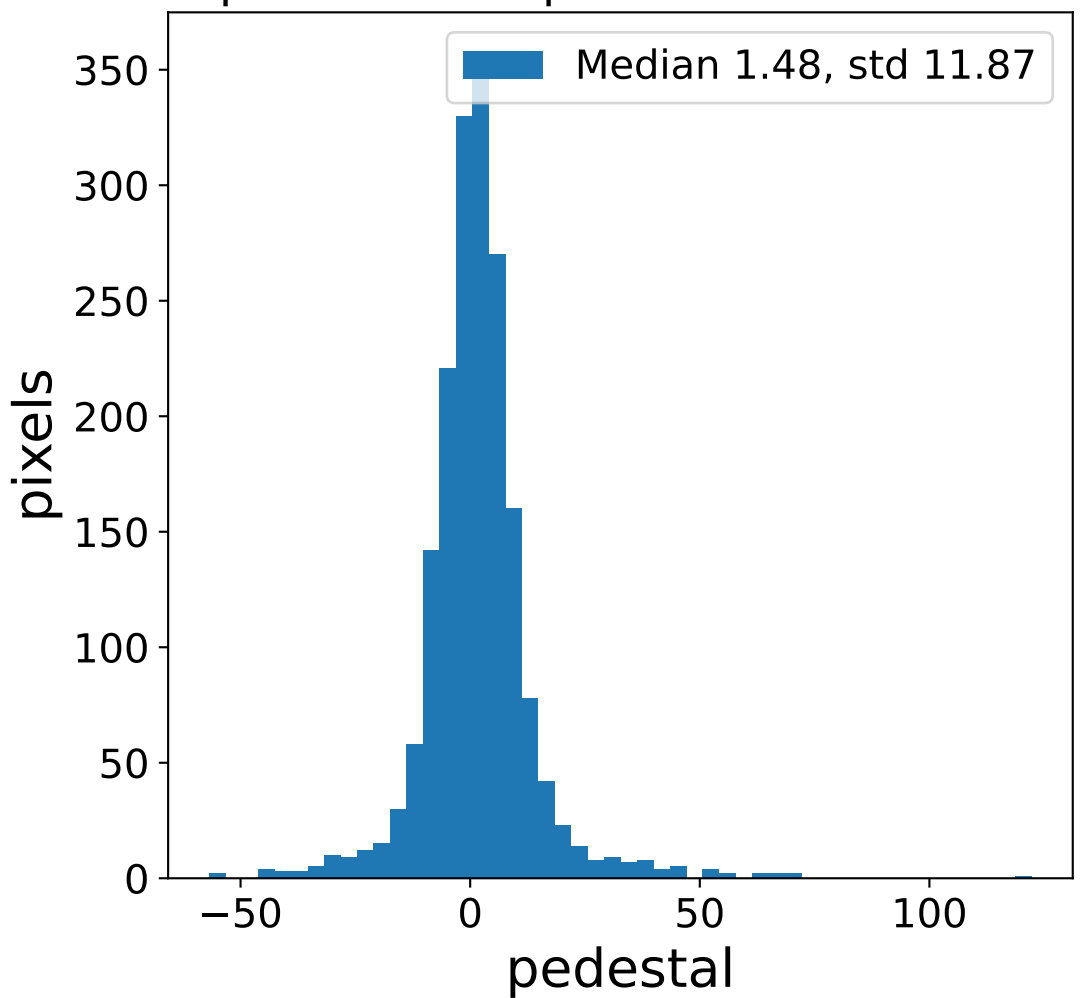

Run 15303

Run 15303

Run 15303 channel: HG

FF sample of 10000 events

pedestal sample of 10000 events

flat-fielded gain [ADC/pe]

Run 15303 channel: LG

FF sample of 10000 events

pedestal sample of 10000 events

flat-fielded gain [ADC/pe]