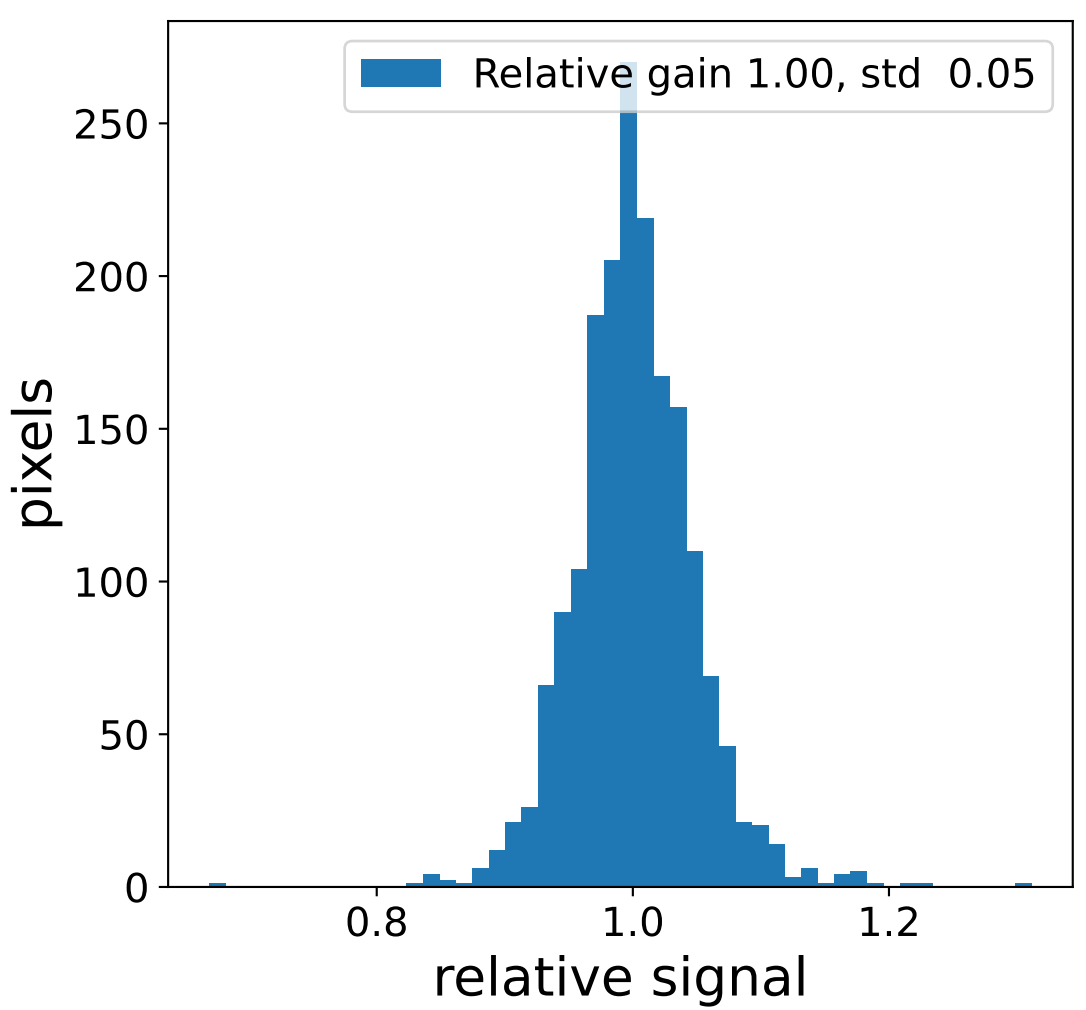

Run 15303

Run 15303

Run 15303 channel: HG

FF sample of 10000 events

pedestal sample of 10000 events

flat-fielded gain [ADC/pe]

Run 15303 channel: LG

FF sample of 10000 events

pedestal sample of 10000 events

flat-fielded gain [ADC/pe]