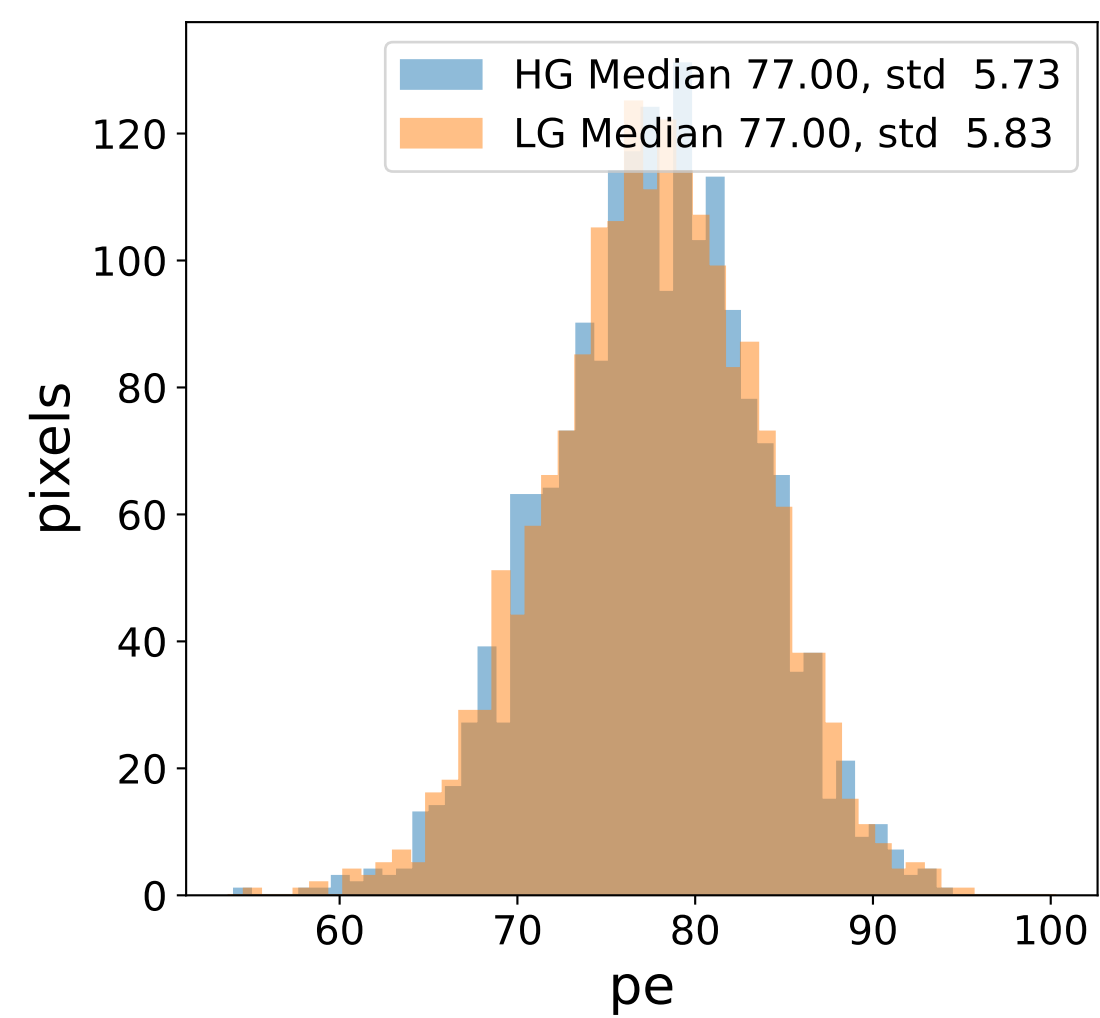

Run 15303

Run 15303

Run 15303 channel: HG

FF sample of 10000 events

pedestal sample of 10000 events

flat-fielded gain [ADC/pe]

Run 15303 channel: LG

FF sample of 10000 events

pedestal sample of 10000 events

flat-fielded gain [ADC/pe]