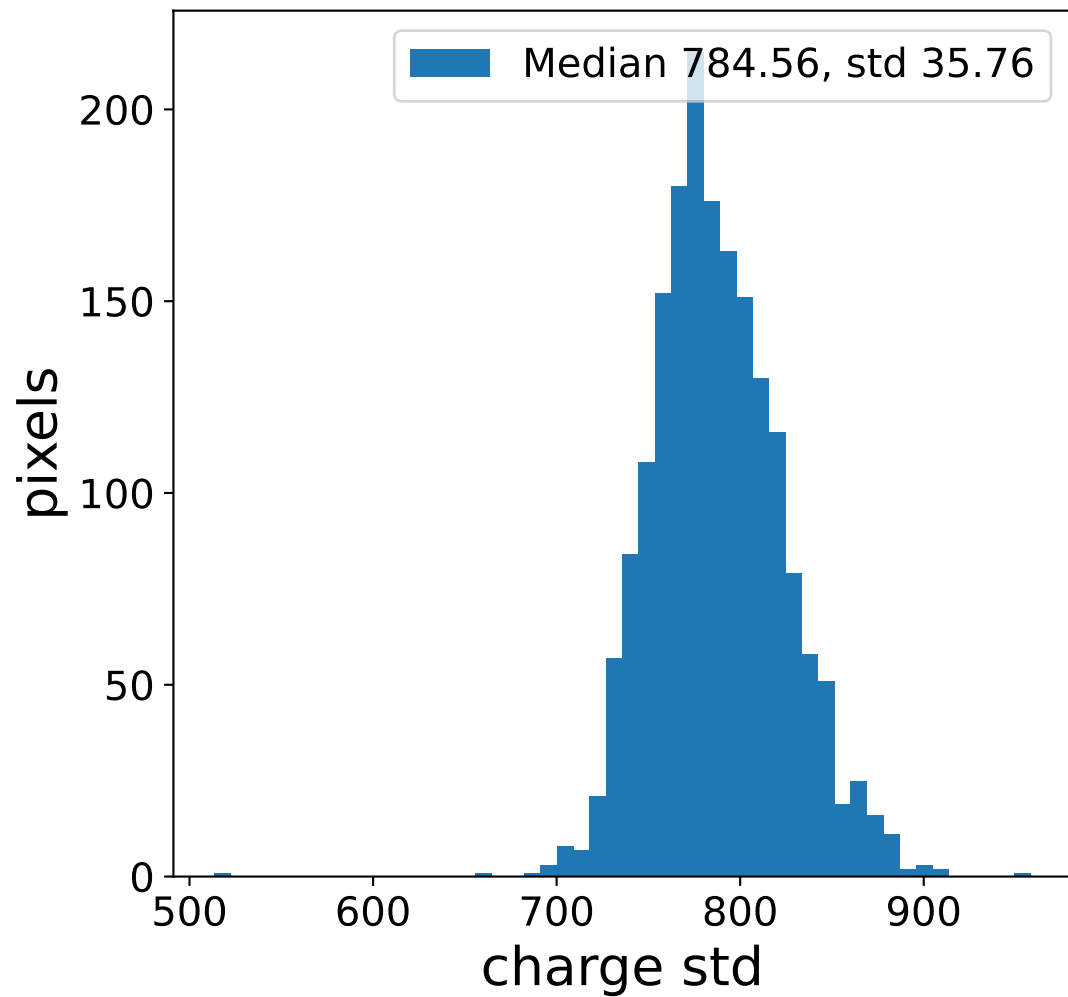

Run 15303

Run 15303

Run 15303 channel: HG

FF sample of 10000 events

pedestal sample of 10000 events

flat-fielded gain [ADC/pe]

Run 15303 channel: LG

FF sample of 10000 events

pedestal sample of 10000 events

flat-fielded gain [ADC/pe]