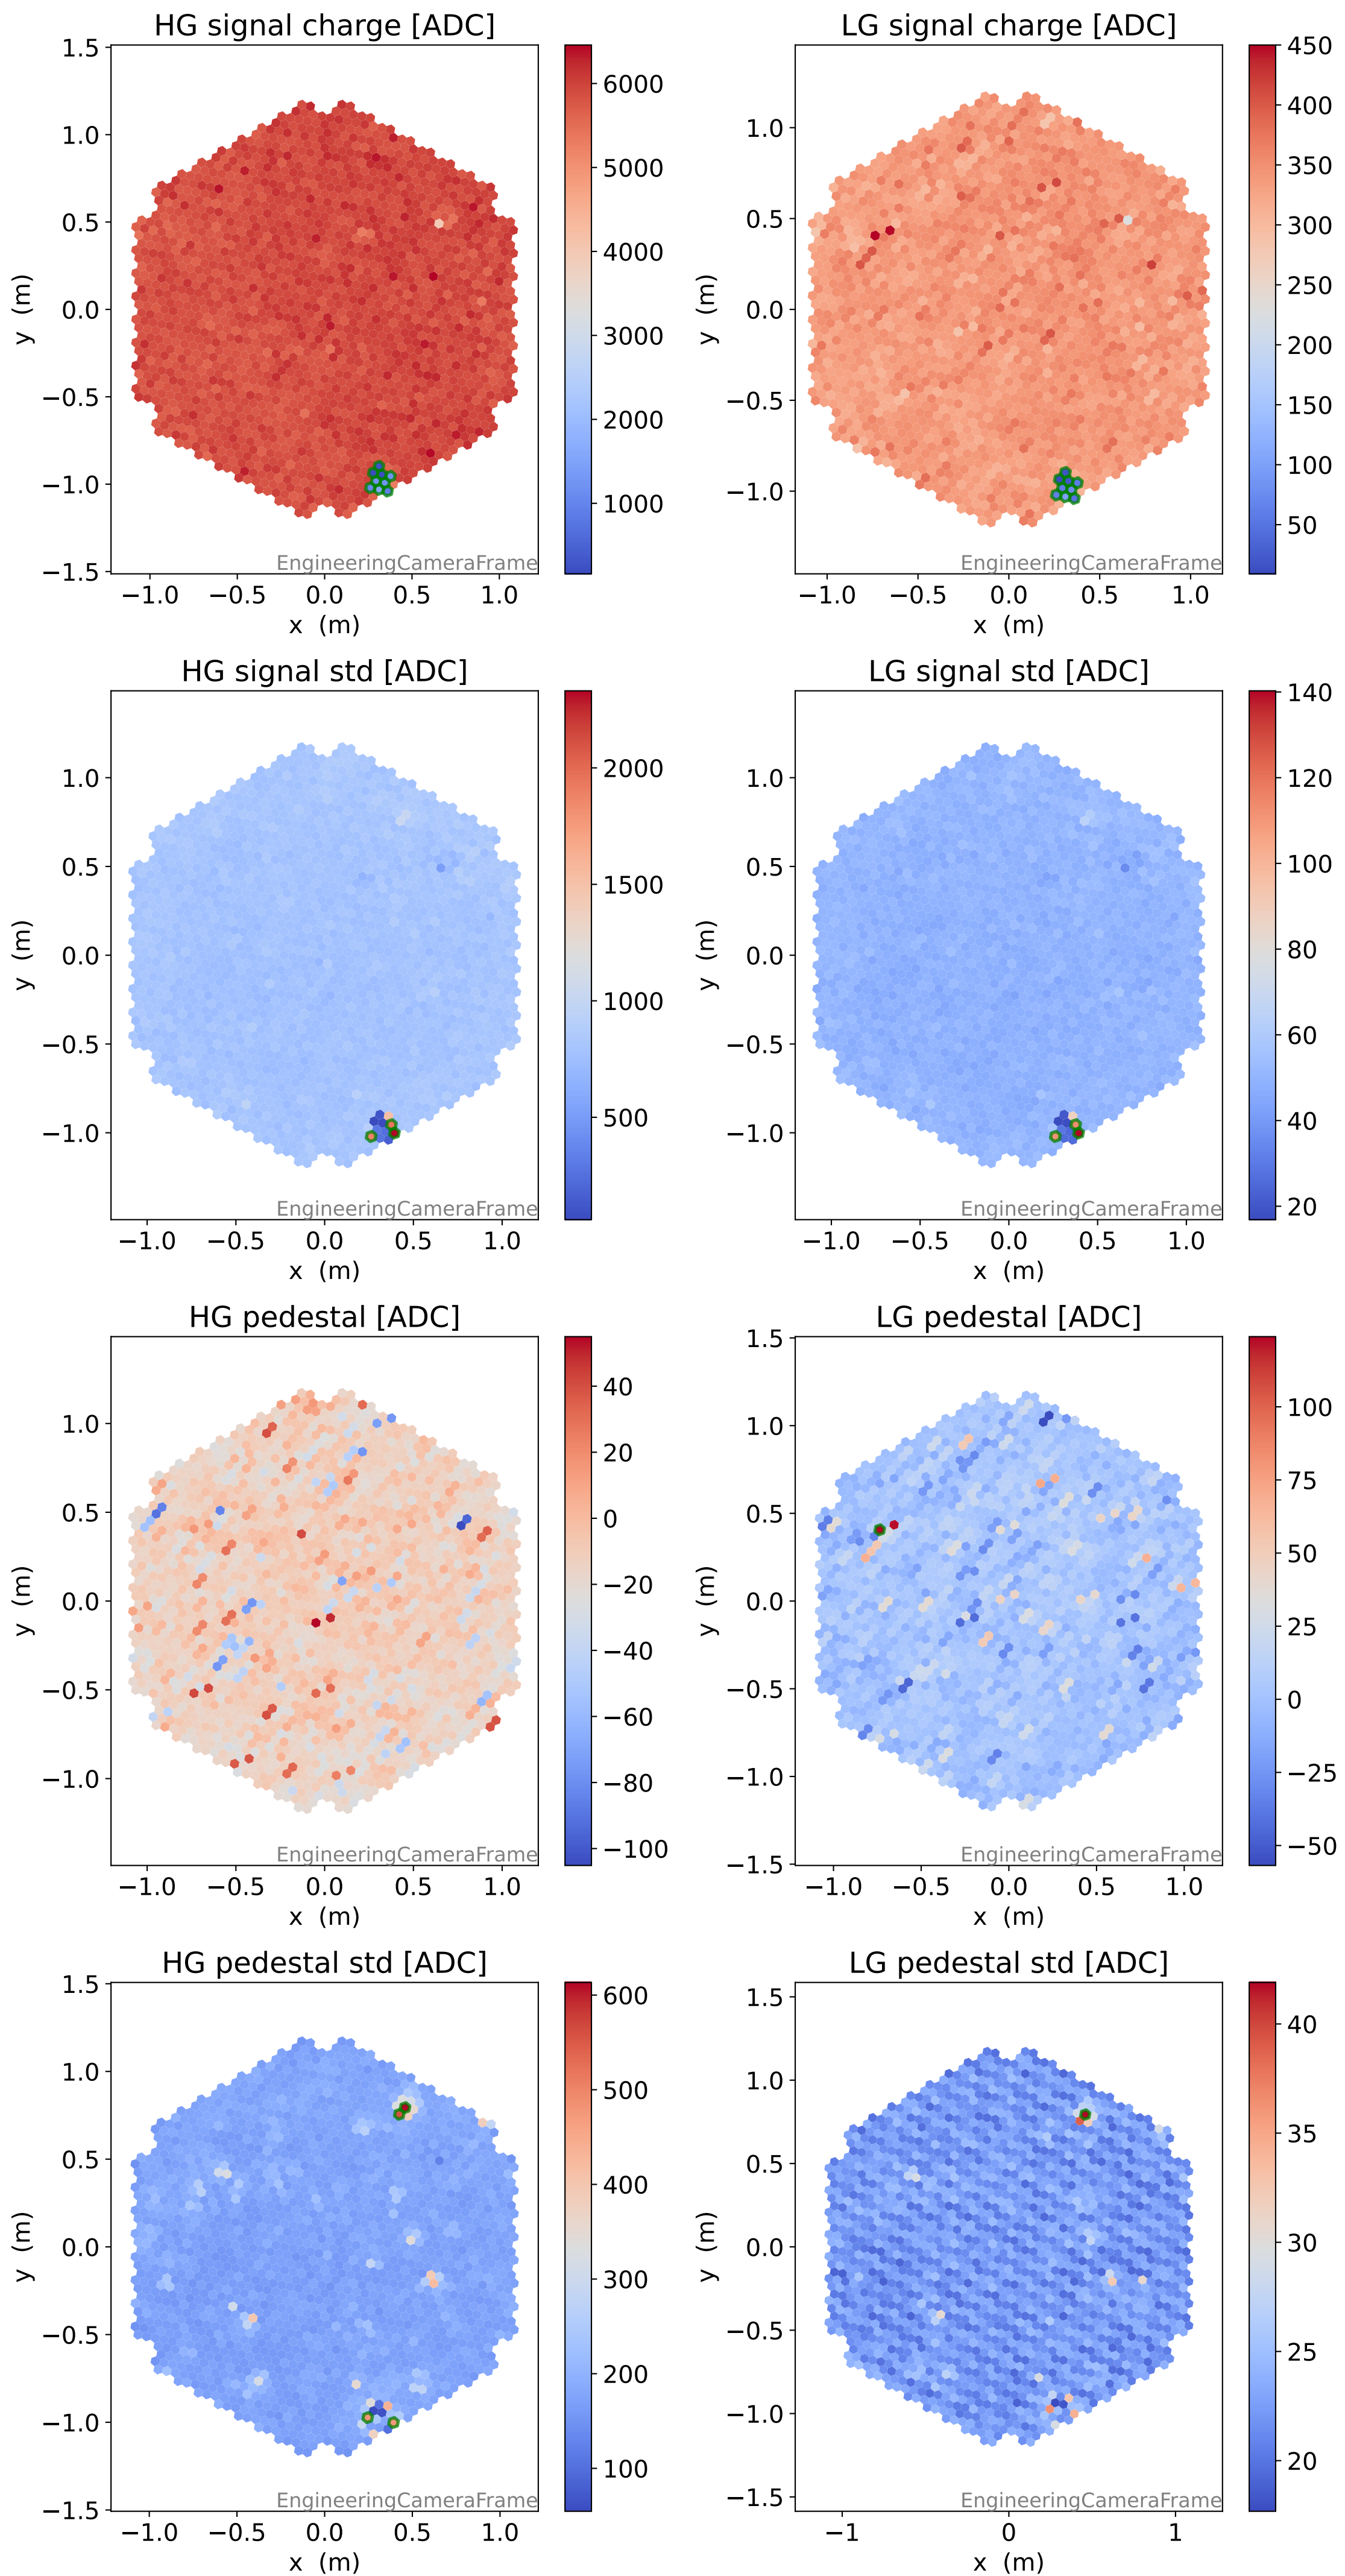

Run 15303

Run 15303

Run 15303 channel: HG

FF sample of 10000 events

pedestal sample of 10000 events

flat-fielded gain [ADC/pe]

Run 15303 channel: LG

FF sample of 10000 events

pedestal sample of 10000 events

flat-fielded gain [ADC/pe]