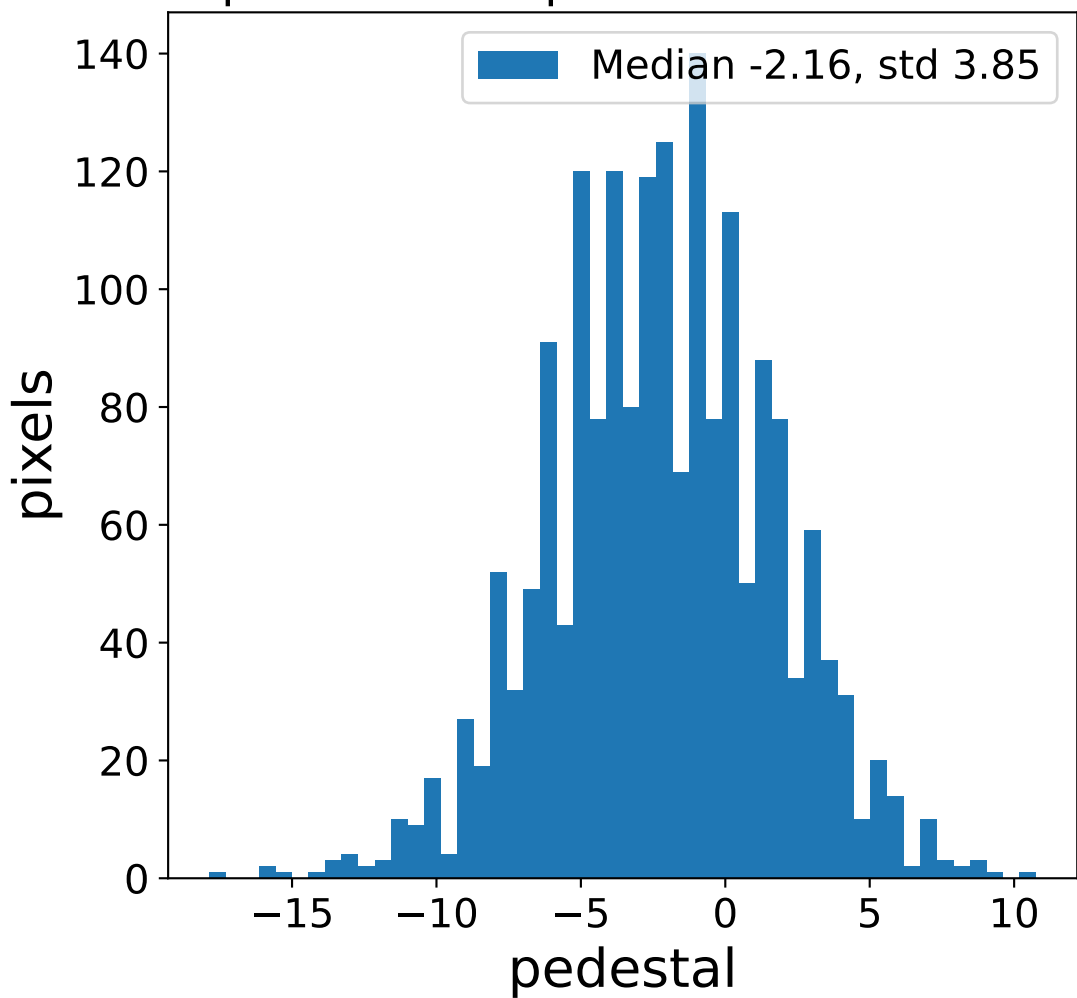

Run 15317

Run 15317

Run 15317 channel: HG

FF sample of 10000 events

pedestal sample of 10000 events

flat-fielded gain [ADC/pe]

Run 15317 channel: LG

FF sample of 10000 events

pedestal sample of 10000 events

flat-fielded gain [ADC/pe]