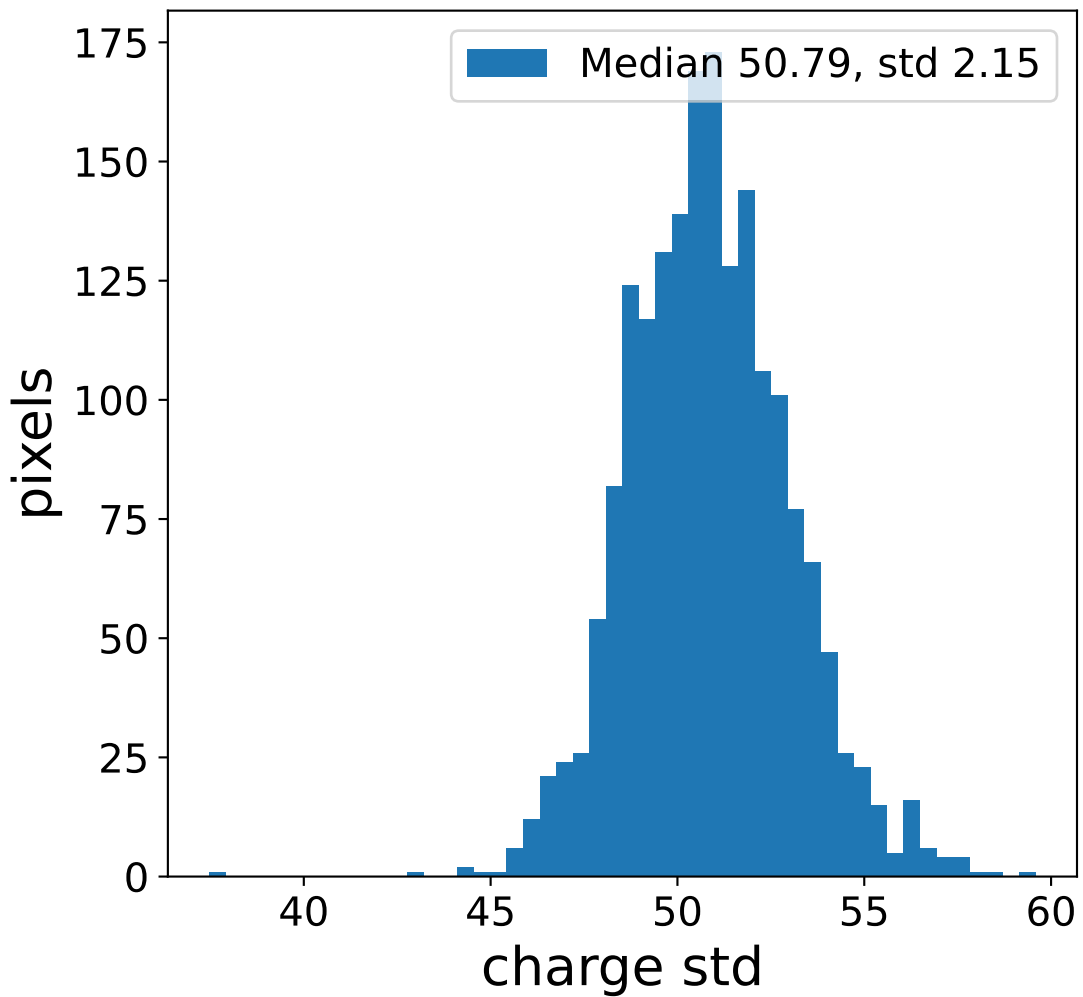

Run 15317

Run 15317

Run 15317 channel: HG

FF sample of 10000 events

pedestal sample of 10000 events

flat-fielded gain [ADC/pe]

Run 15317 channel: LG

FF sample of 10000 events

pedestal sample of 10000 events

flat-fielded gain [ADC/pe]