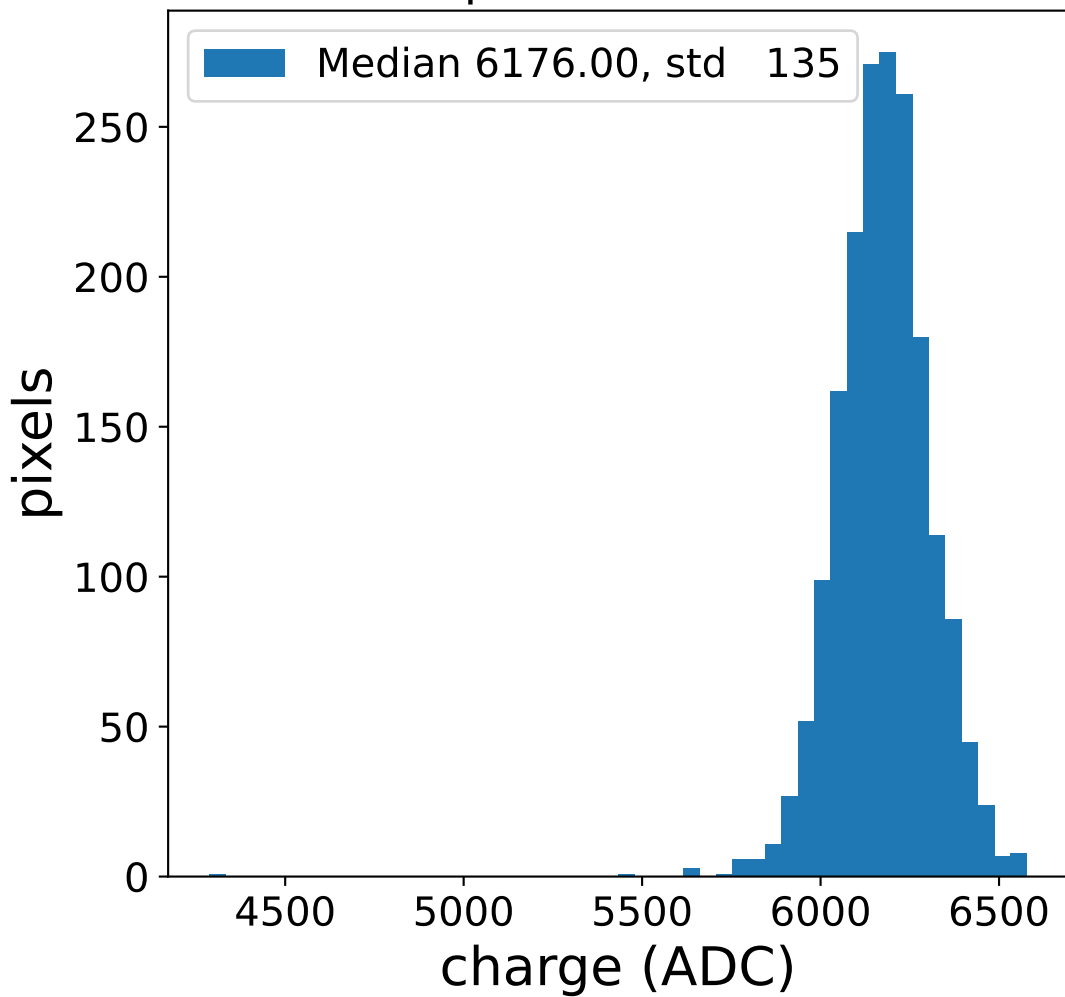

Run 15317

Run 15317

Run 15317 channel: HG

FF sample of 10000 events

pedestal sample of 10000 events

flat-fielded gain [ADC/pe]

Run 15317 channel: LG

FF sample of 10000 events

pedestal sample of 10000 events

flat-fielded gain [ADC/pe]