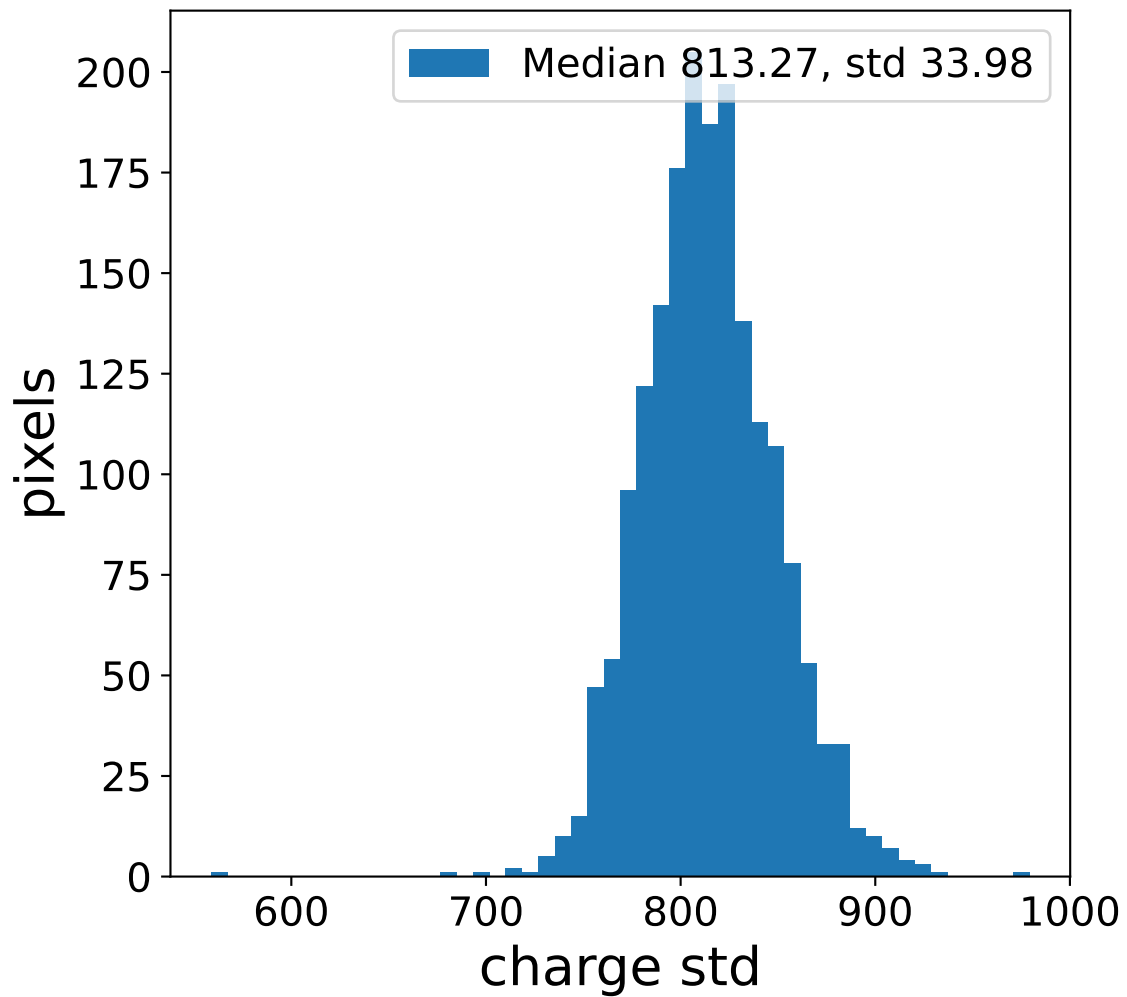

Run 15317

Run 15317

Run 15317 channel: HG

FF sample of 10000 events

pedestal sample of 10000 events

flat-fielded gain [ADC/pe]

Run 15317 channel: LG

FF sample of 10000 events

pedestal sample of 10000 events

flat-fielded gain [ADC/pe]