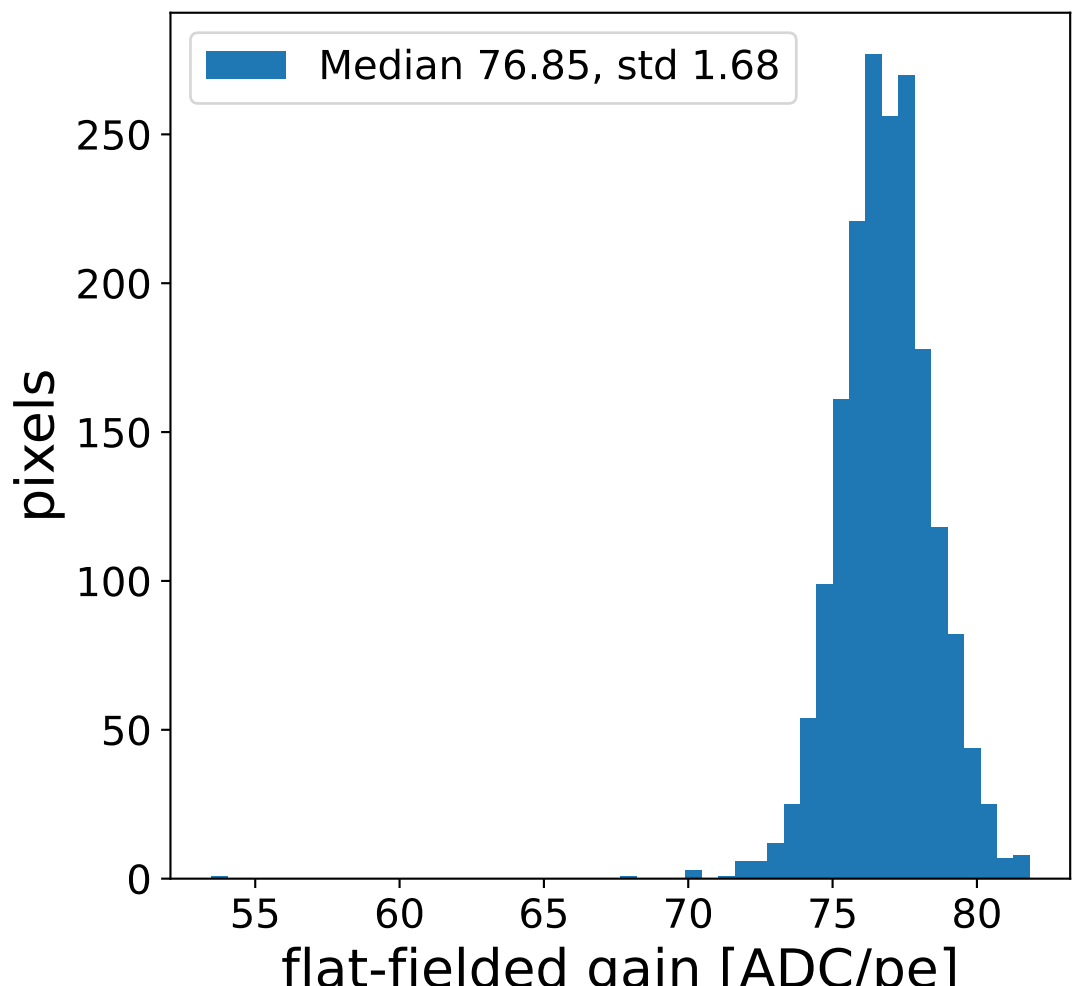

Run 15317

Run 15317

Run 15317 channel: HG

FF sample of 10000 events

pedestal sample of 10000 events

flat-fielded gain [ADC/pe]

Run 15317 channel: LG

FF sample of 10000 events

pedestal sample of 10000 events

flat-fielded gain [ADC/pe]