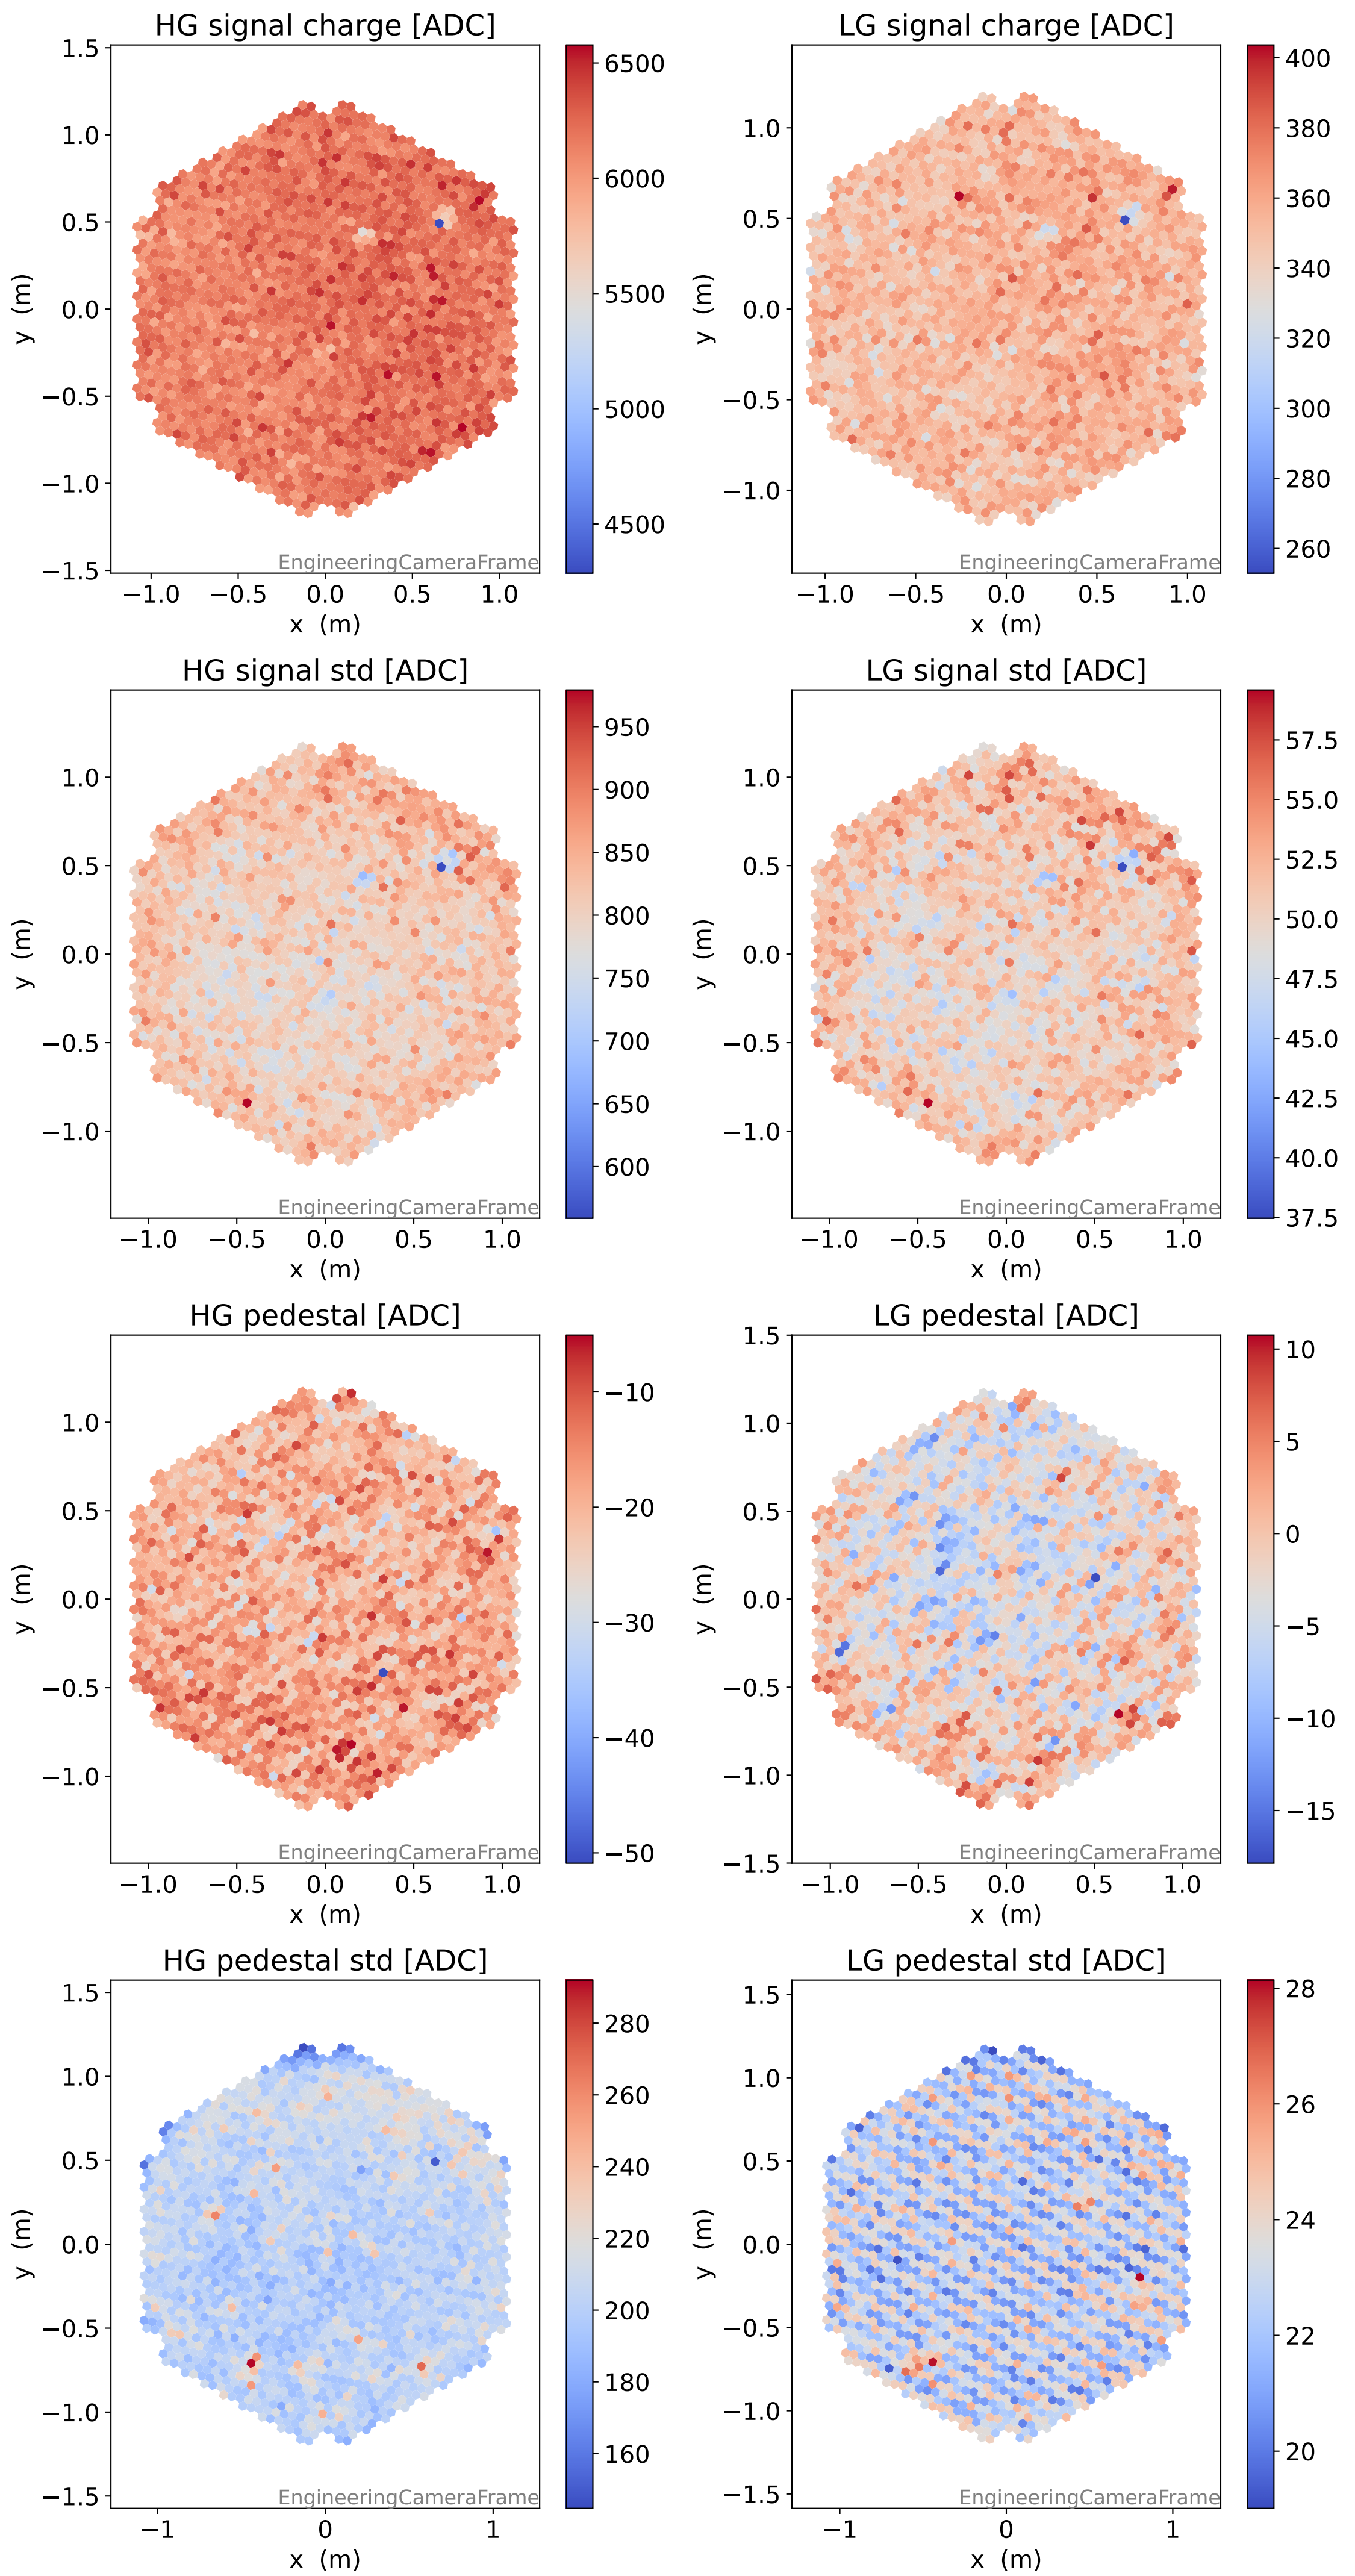

Run 15317

Run 15317

Run 15317 channel: HG

FF sample of 10000 events

pedestal sample of 10000 events

flat-fielded gain [ADC/pe]

Run 15317 channel: LG

FF sample of 10000 events

pedestal sample of 10000 events

flat-fielded gain [ADC/pe]