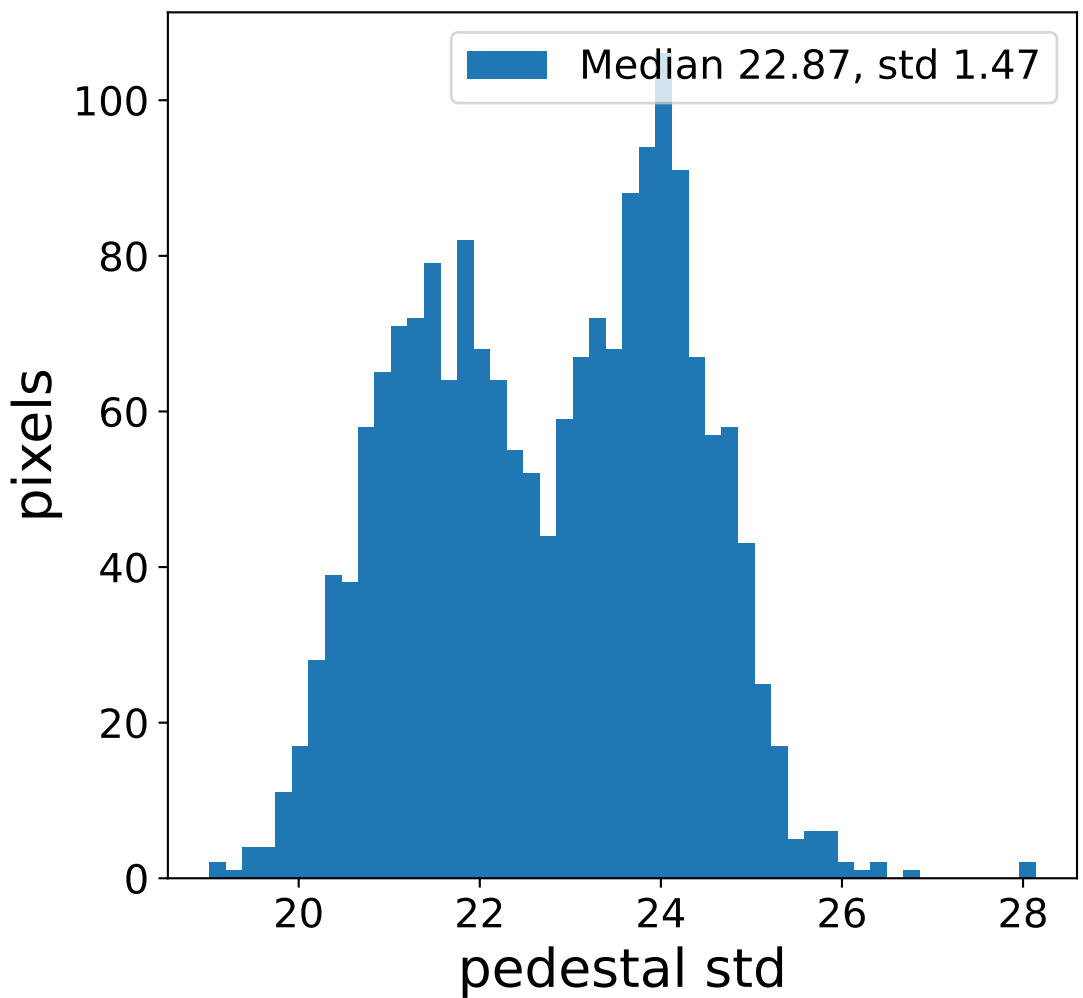

Run 15317

Run 15317

Run 15317 channel: HG

FF sample of 10000 events

pedestal sample of 10000 events

flat-fielded gain [ADC/pe]

Run 15317 channel: LG

FF sample of 10000 events

pedestal sample of 10000 events

flat-fielded gain [ADC/pe]