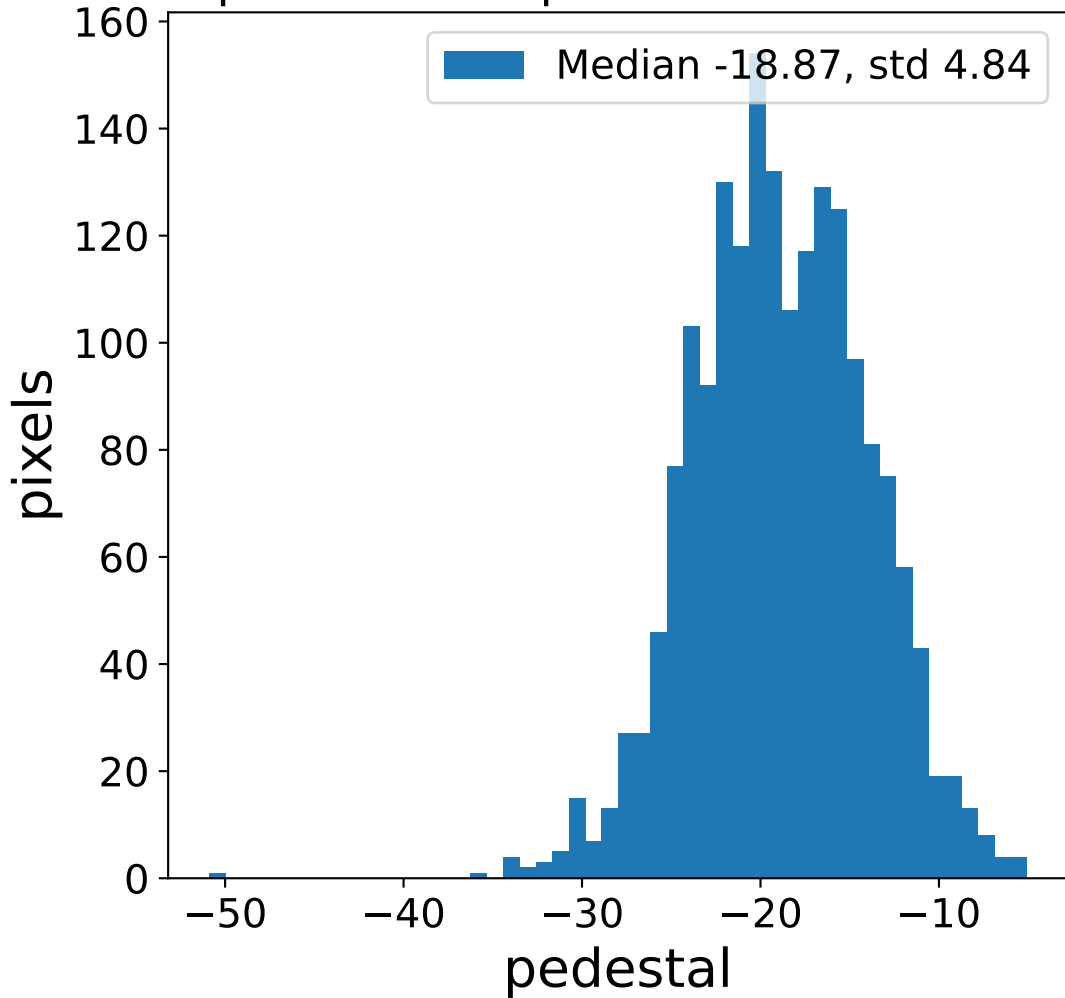

Run 15317

Run 15317

Run 15317 channel: HG

FF sample of 10000 events

pedestal sample of 10000 events

flat-fielded gain [ADC/pe]

Run 15317 channel: LG

FF sample of 10000 events

pedestal sample of 10000 events

flat-fielded gain [ADC/pe]