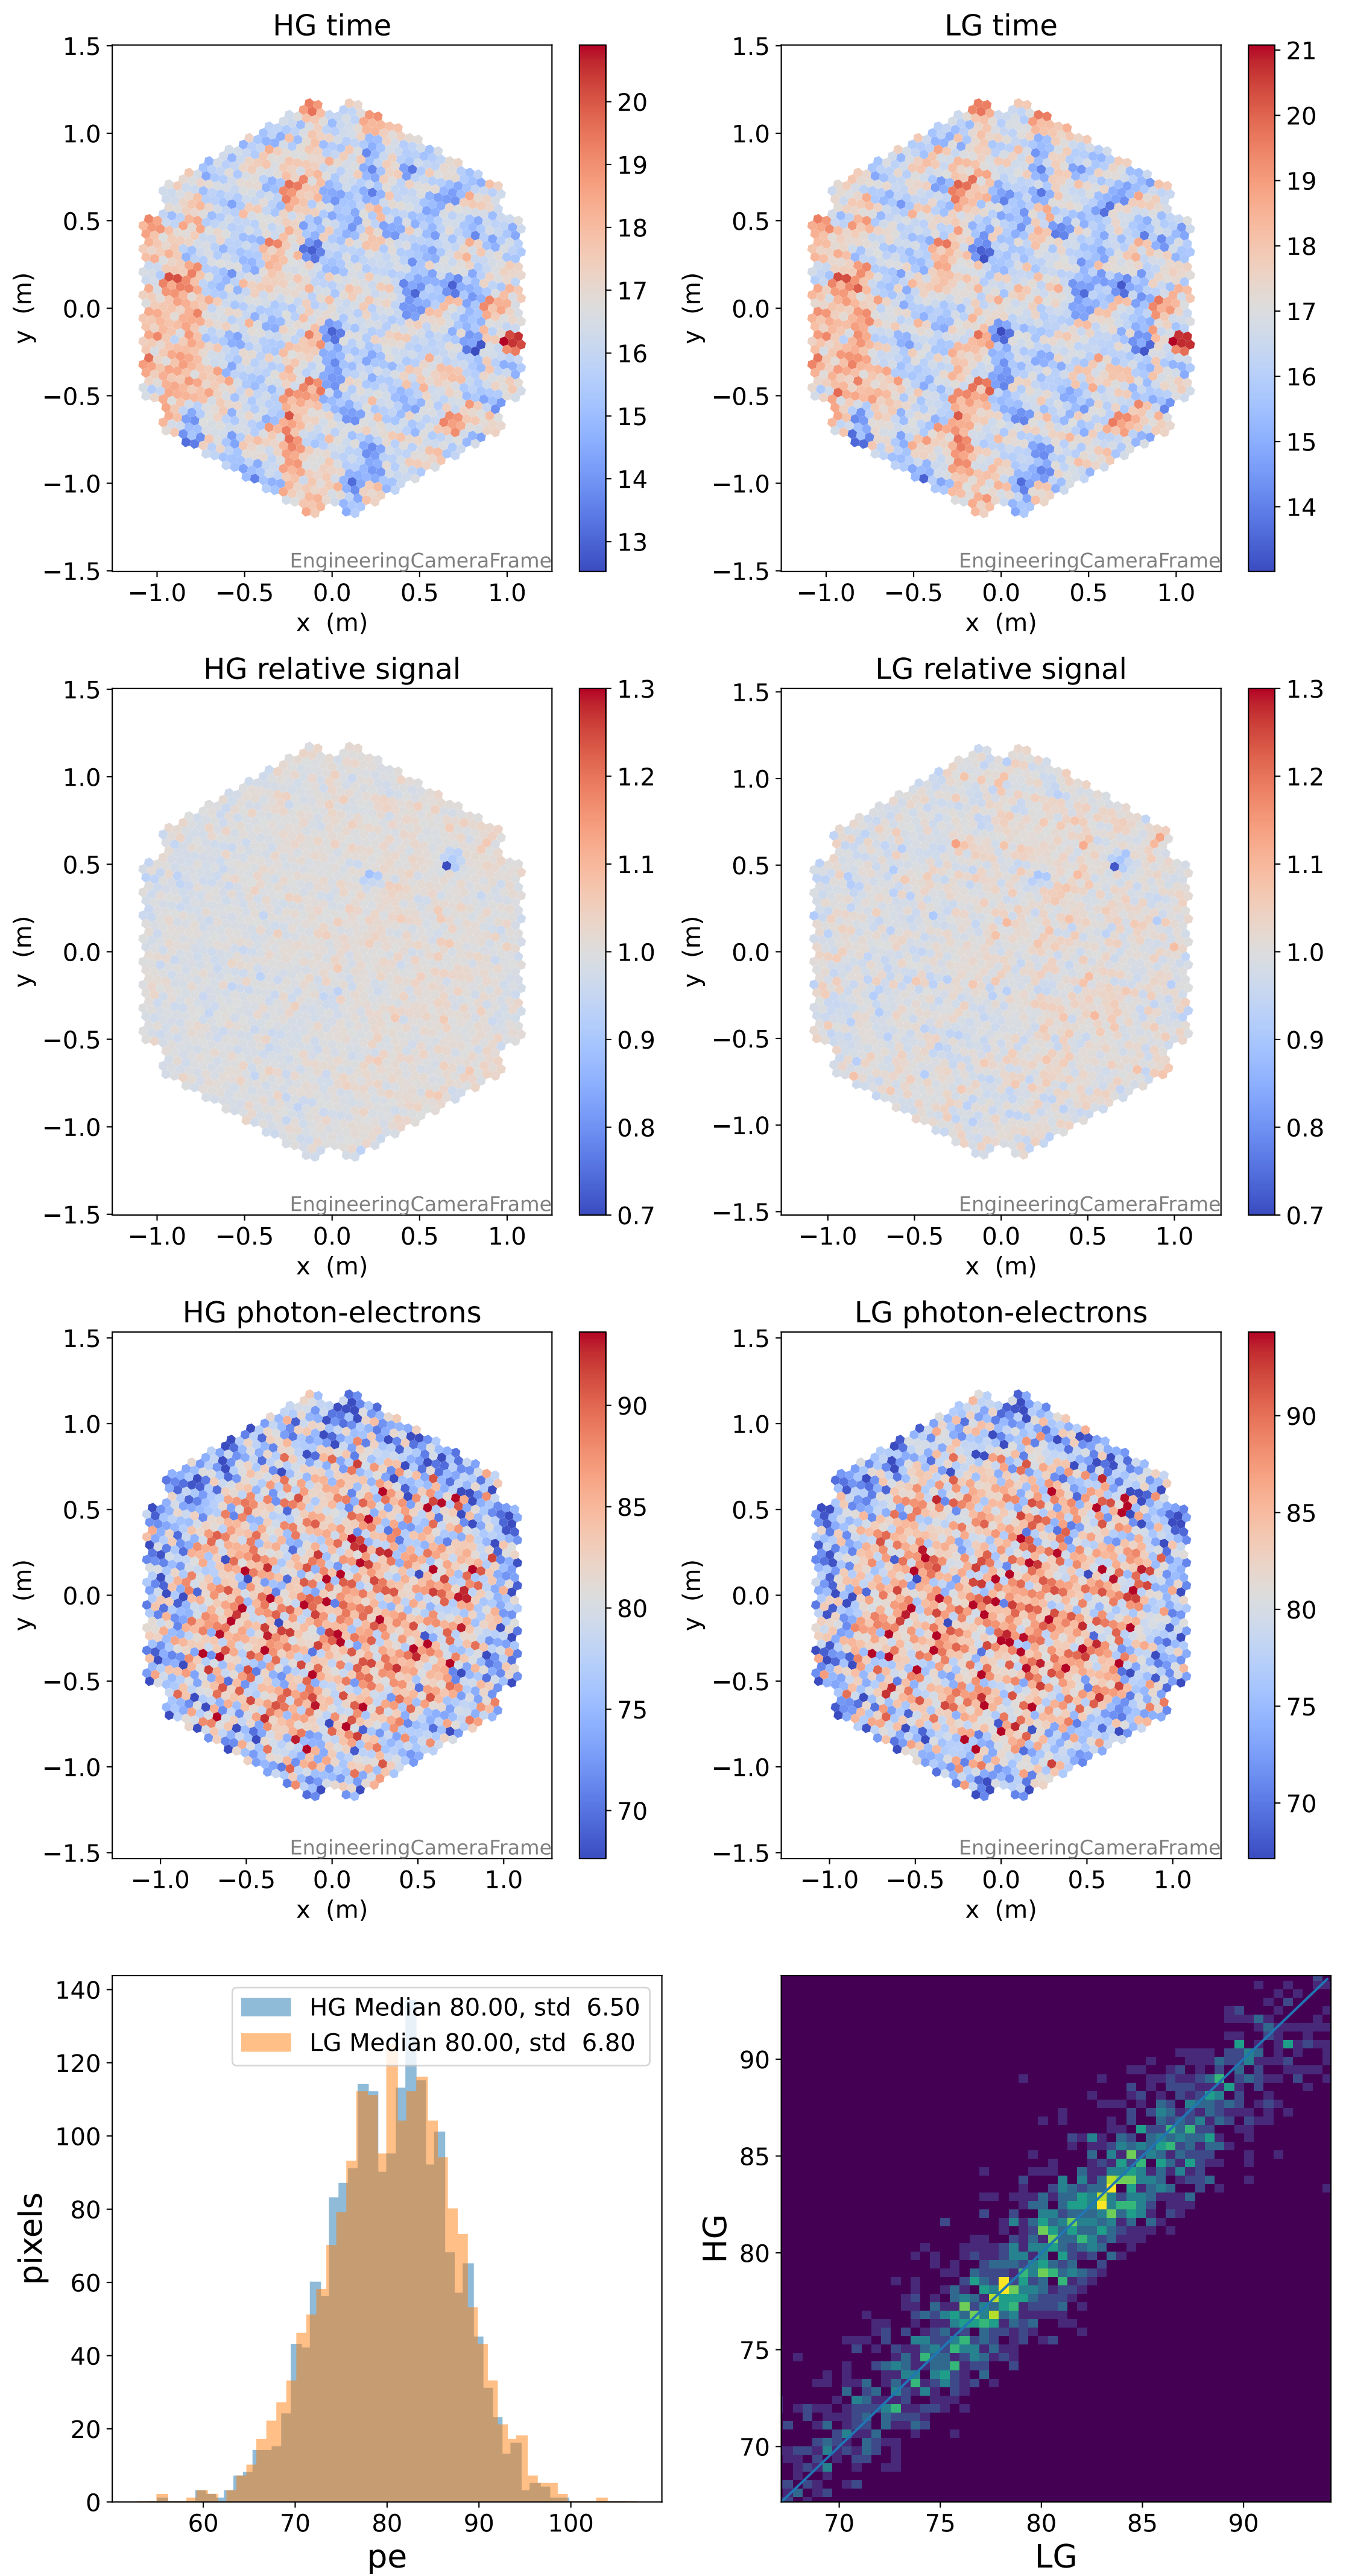

Run 15317

Run 15317

Run 15317 channel: HG

FF sample of 10000 events

pedestal sample of 10000 events

flat-fielded gain [ADC/pe]

Run 15317 channel: LG

FF sample of 10000 events

pedestal sample of 10000 events

flat-fielded gain [ADC/pe]