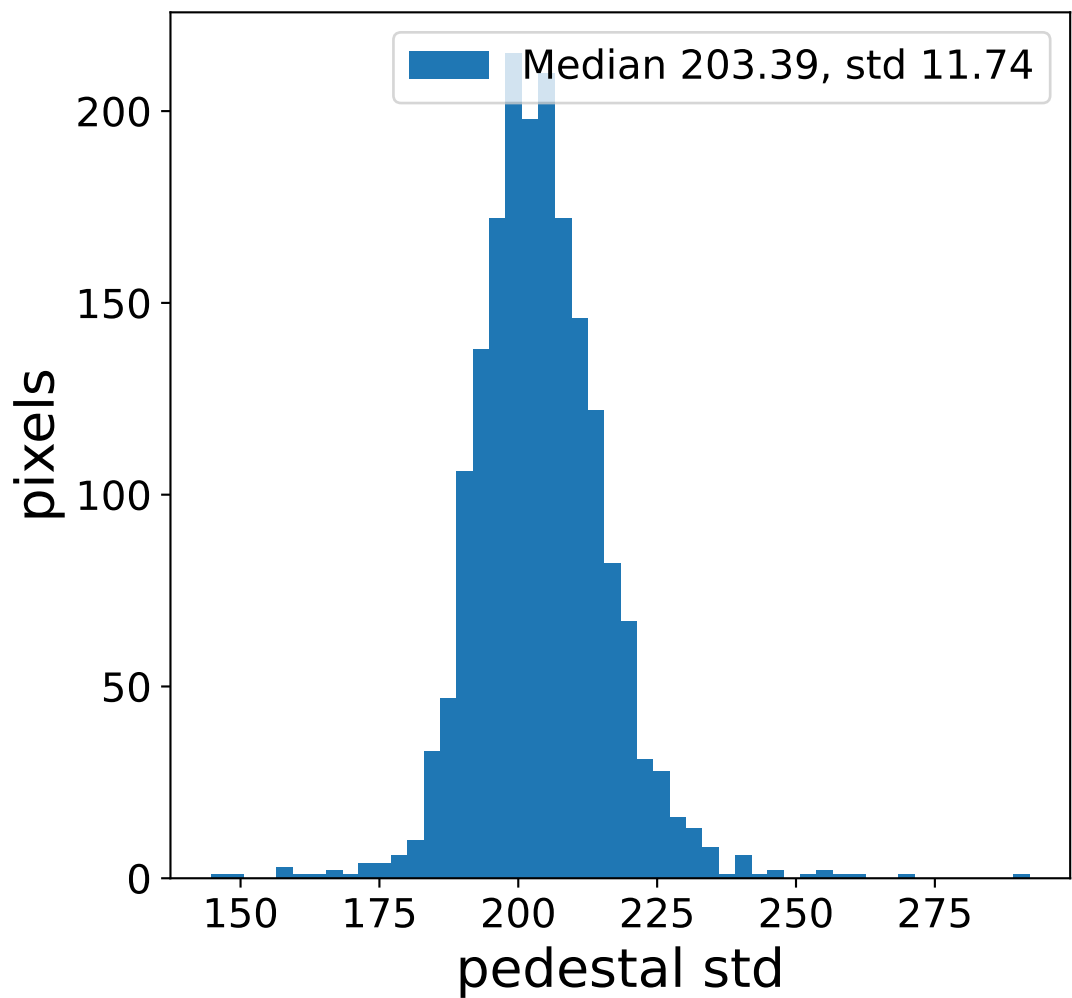

Run 15317

Run 15317

Run 15317 channel: HG

FF sample of 10000 events

pedestal sample of 10000 events

flat-fielded gain [ADC/pe]

Run 15317 channel: LG

FF sample of 10000 events

pedestal sample of 10000 events

flat-fielded gain [ADC/pe]