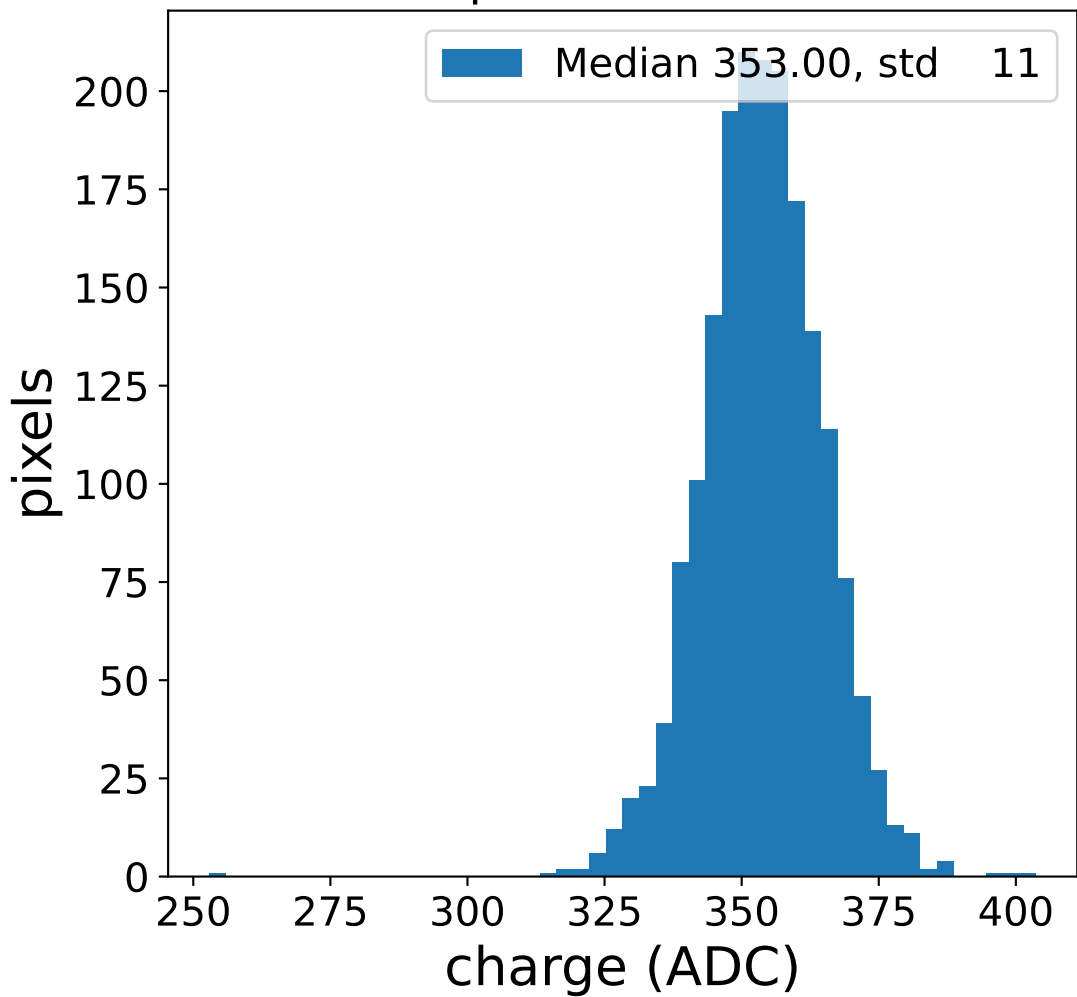

Run 15317

Run 15317

Run 15317 channel: HG

FF sample of 10000 events

pedestal sample of 10000 events

flat-fielded gain [ADC/pe]

Run 15317 channel: LG

FF sample of 10000 events

pedestal sample of 10000 events

flat-fielded gain [ADC/pe]