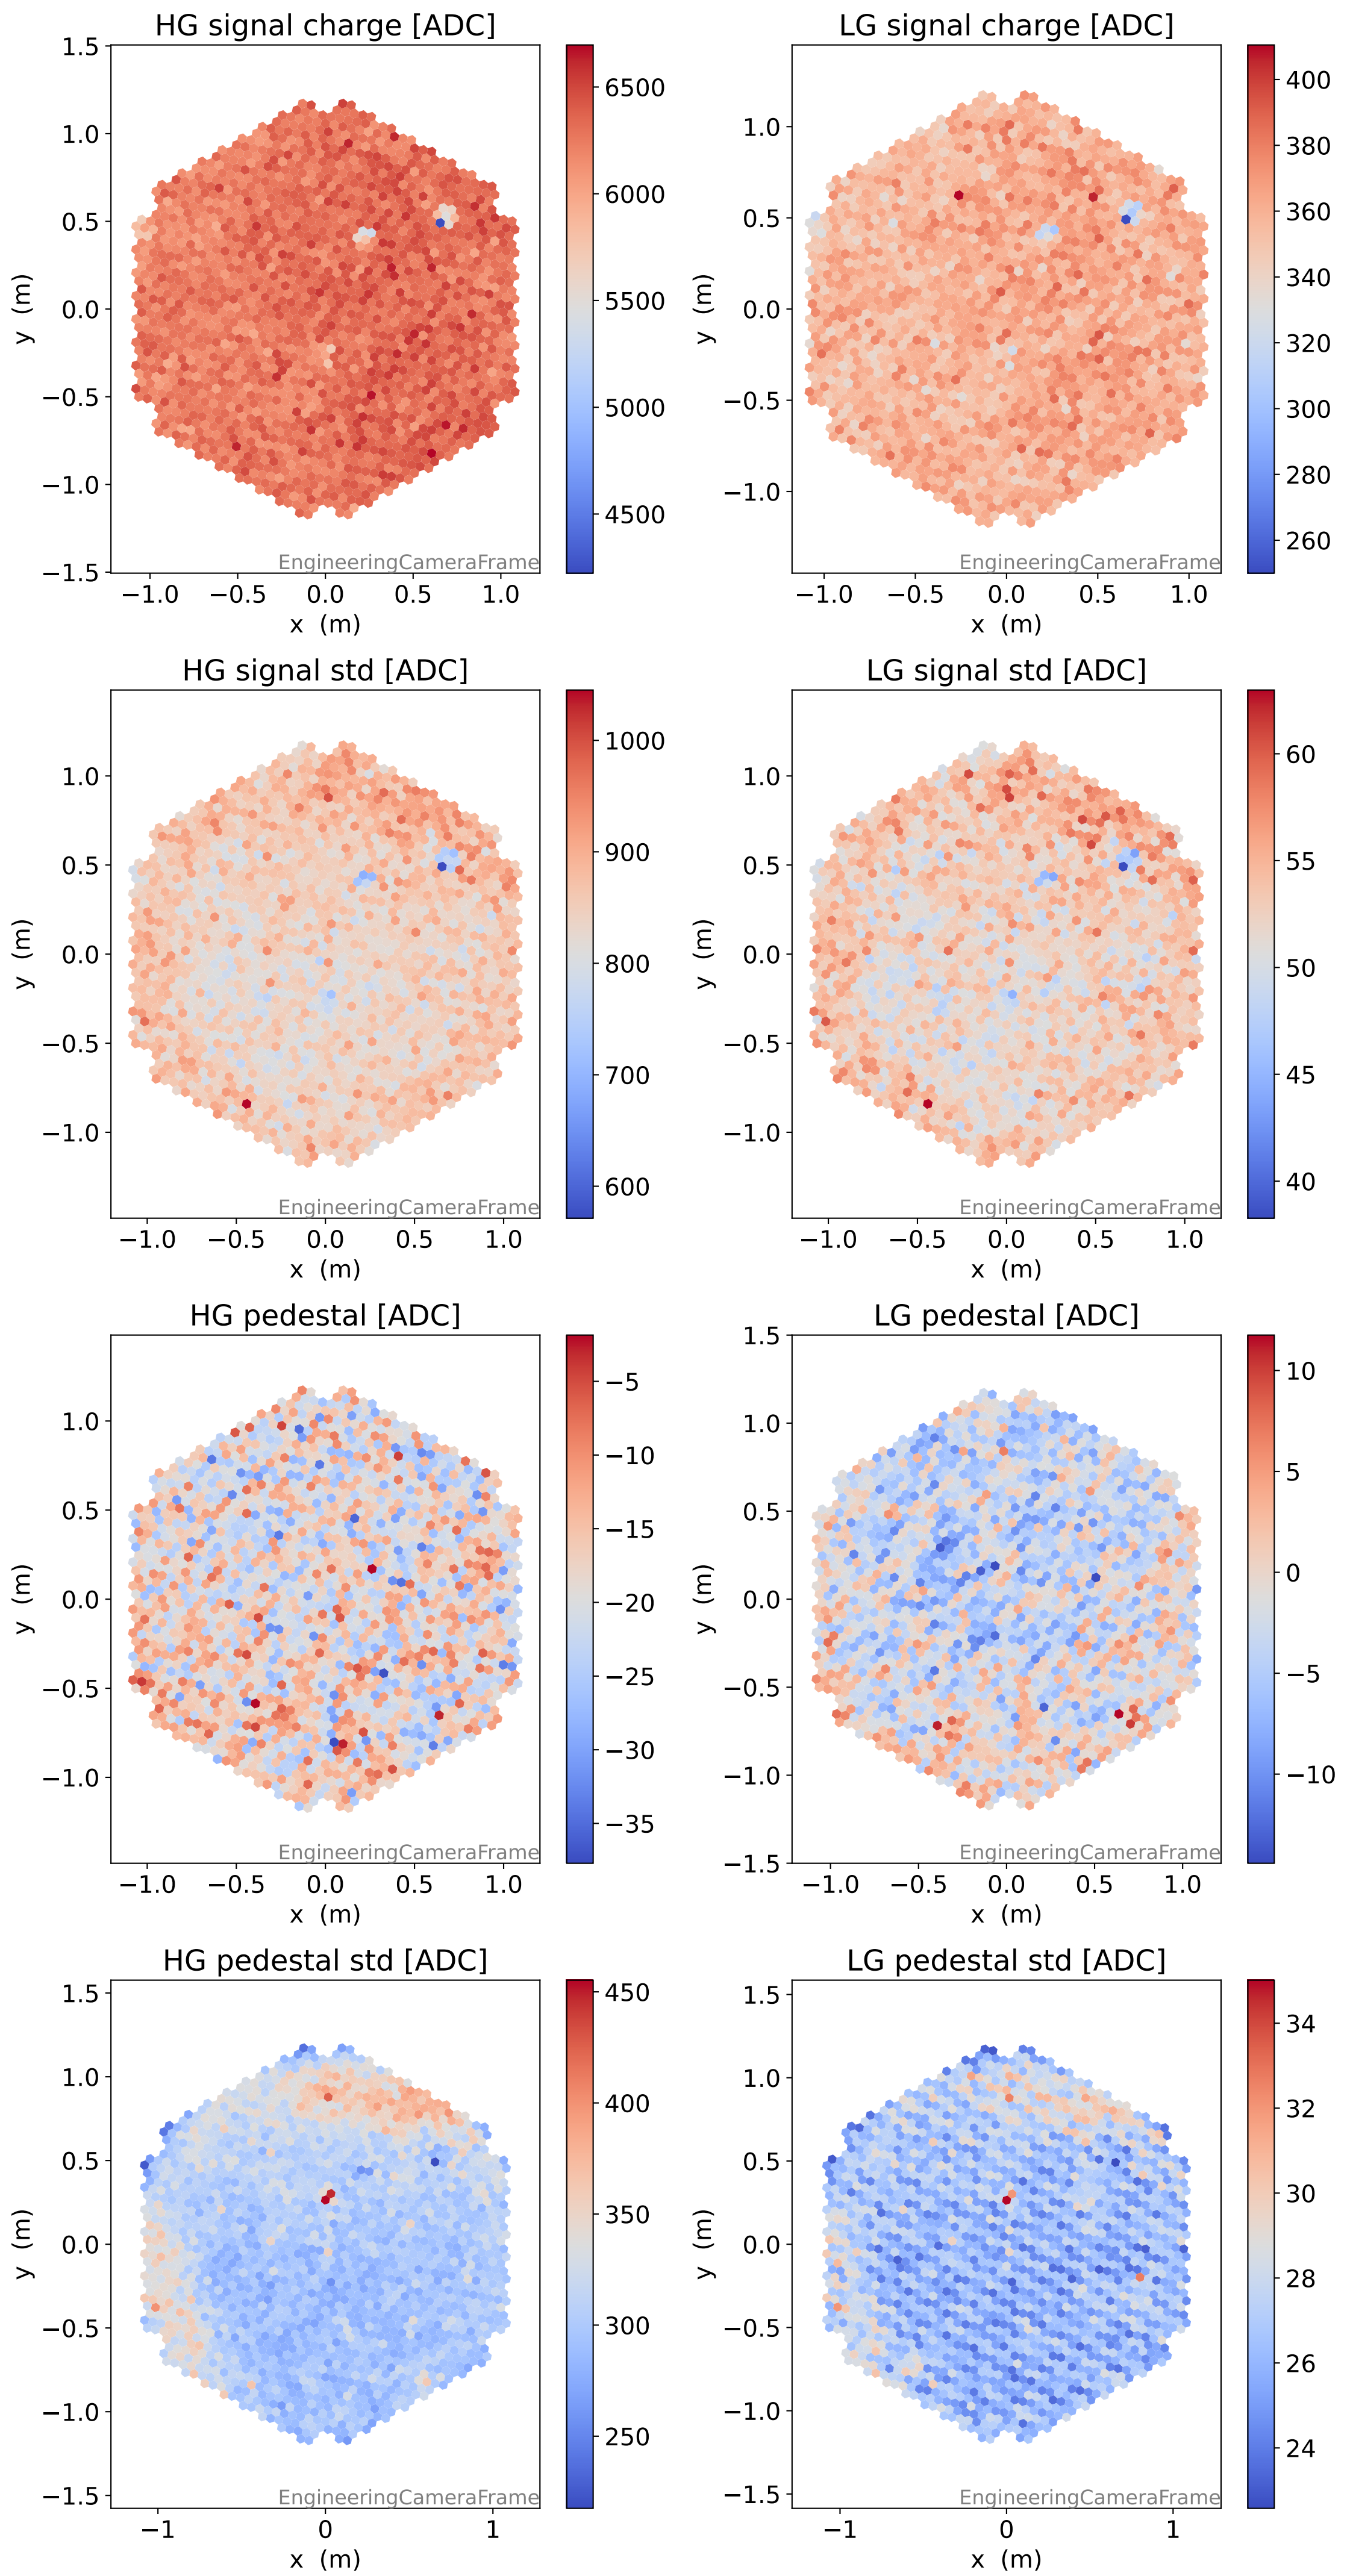

Run 15648

Run 15648

Run 15648 channel: HG

FF sample of 10000 events

pedestal sample of 10000 events

flat-fielded gain [ADC/pe]

Run 15648 channel: LG

FF sample of 10000 events

pedestal sample of 10000 events

flat-fielded gain [ADC/pe]