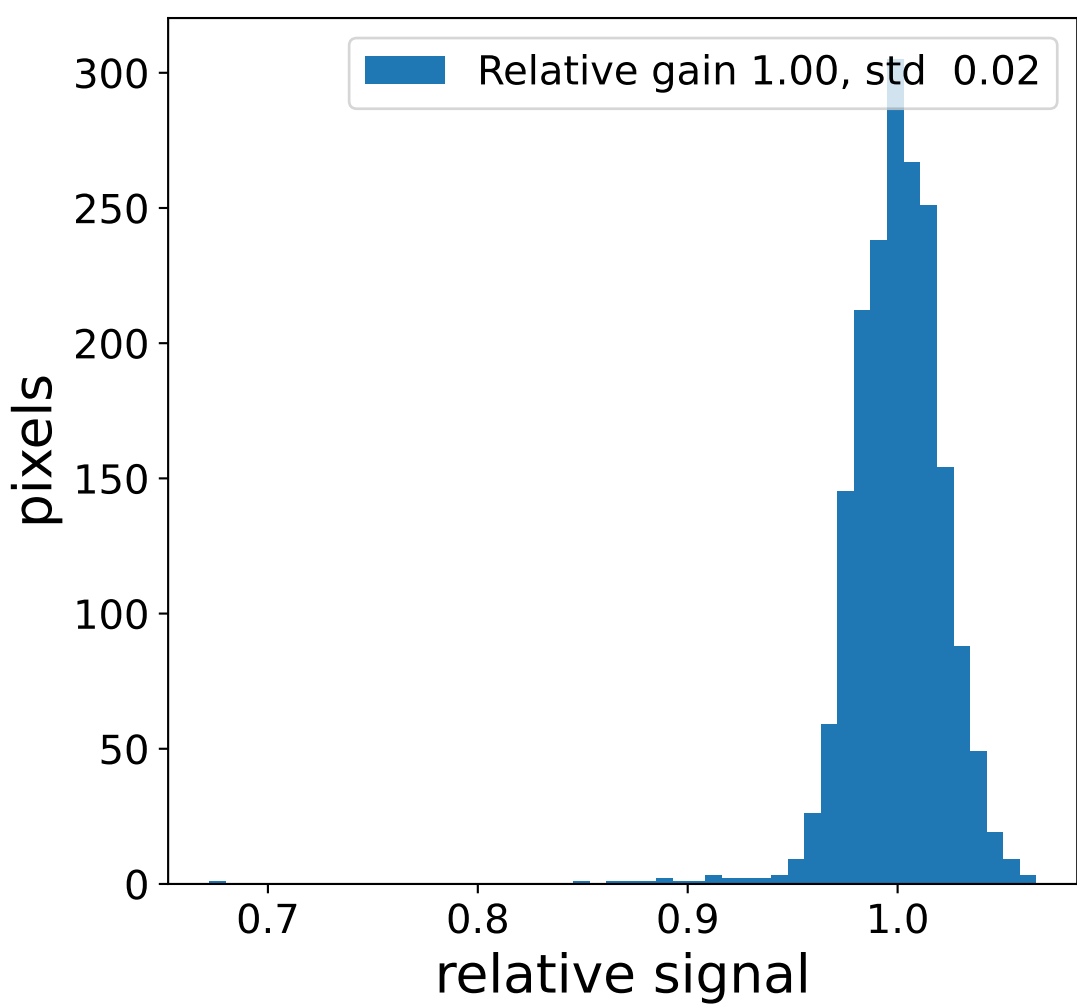

Run 15648

Run 15648

Run 15648 channel: HG

FF sample of 10000 events

pedestal sample of 10000 events

flat-fielded gain [ADC/pe]

Run 15648 channel: LG

FF sample of 10000 events

pedestal sample of 10000 events

flat-fielded gain [ADC/pe]