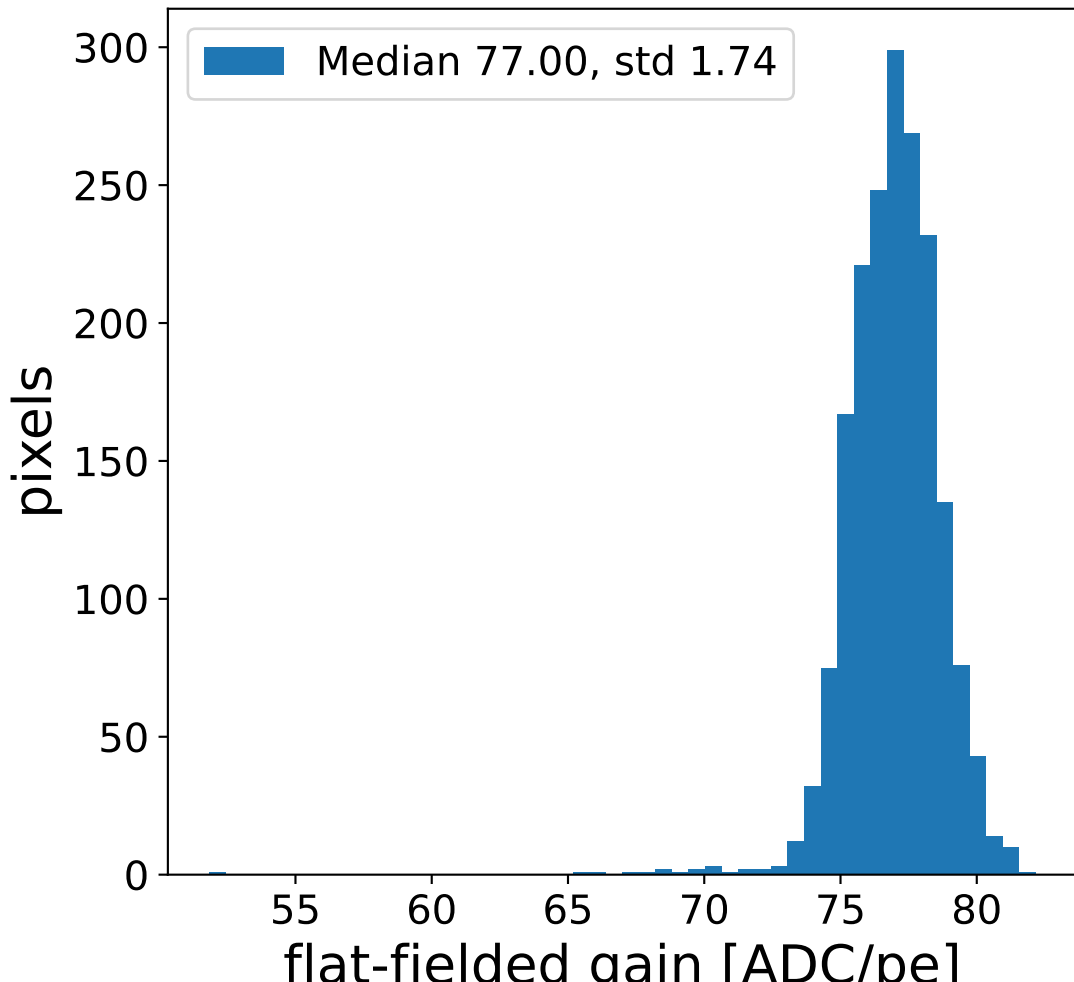

Run 15648

Run 15648

Run 15648 channel: HG

FF sample of 10000 events

pedestal sample of 10000 events

flat-fielded gain [ADC/pe]

Run 15648 channel: LG

FF sample of 10000 events

pedestal sample of 10000 events

flat-fielded gain [ADC/pe]