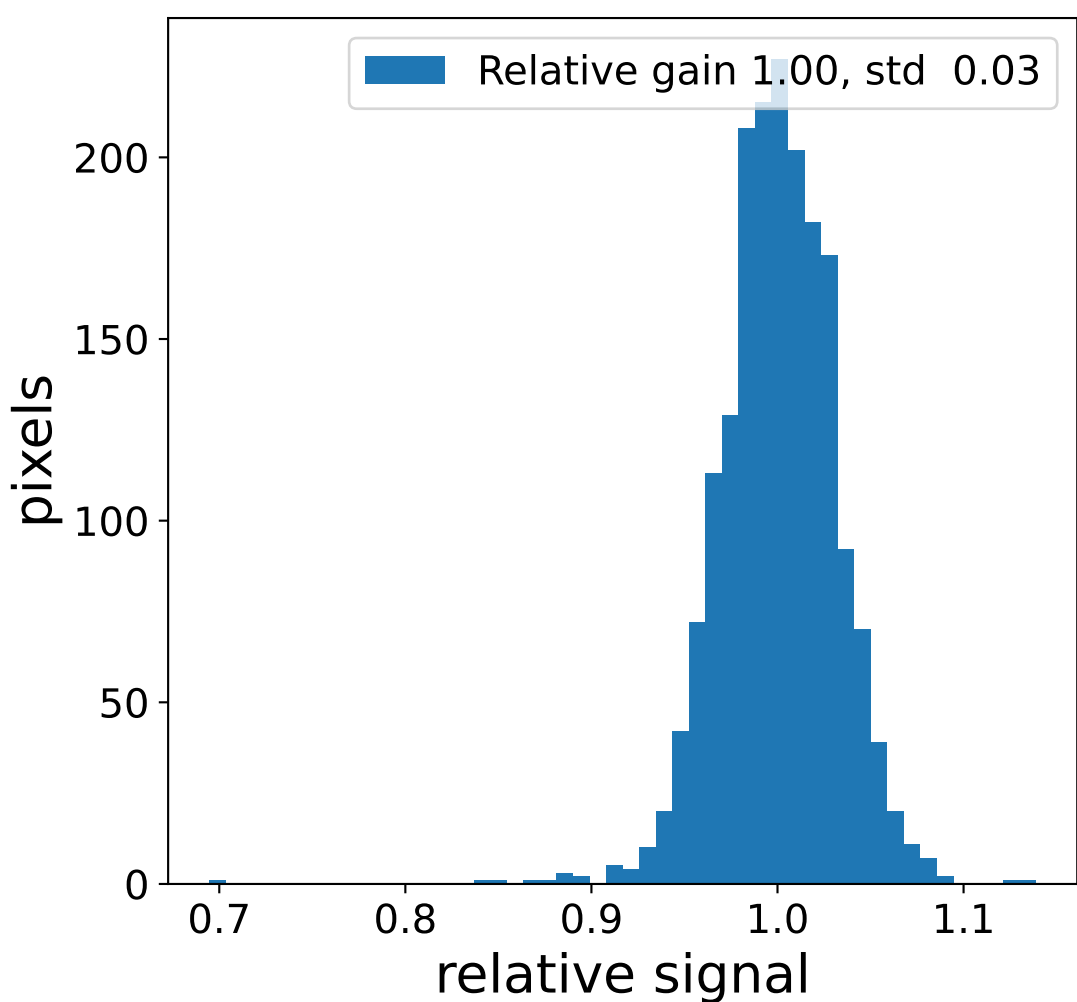

Run 15648

Run 15648

Run 15648 channel: HG

FF sample of 10000 events

pedestal sample of 10000 events

flat-fielded gain [ADC/pe]

Run 15648 channel: LG

FF sample of 10000 events

pedestal sample of 10000 events

flat-fielded gain [ADC/pe]