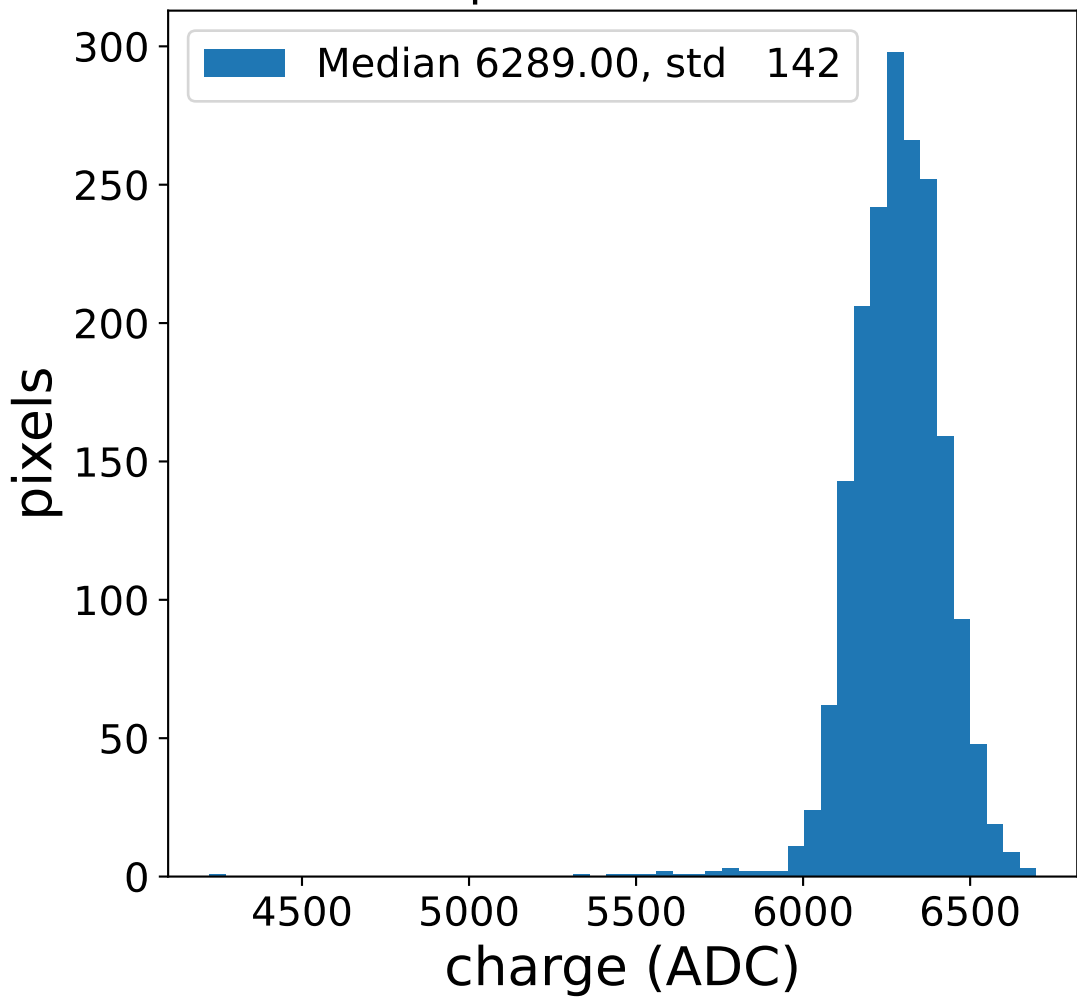

Run 15648

Run 15648

Run 15648 channel: HG

FF sample of 10000 events

pedestal sample of 10000 events

flat-fielded gain [ADC/pe]

Run 15648 channel: LG

FF sample of 10000 events

pedestal sample of 10000 events

flat-fielded gain [ADC/pe]