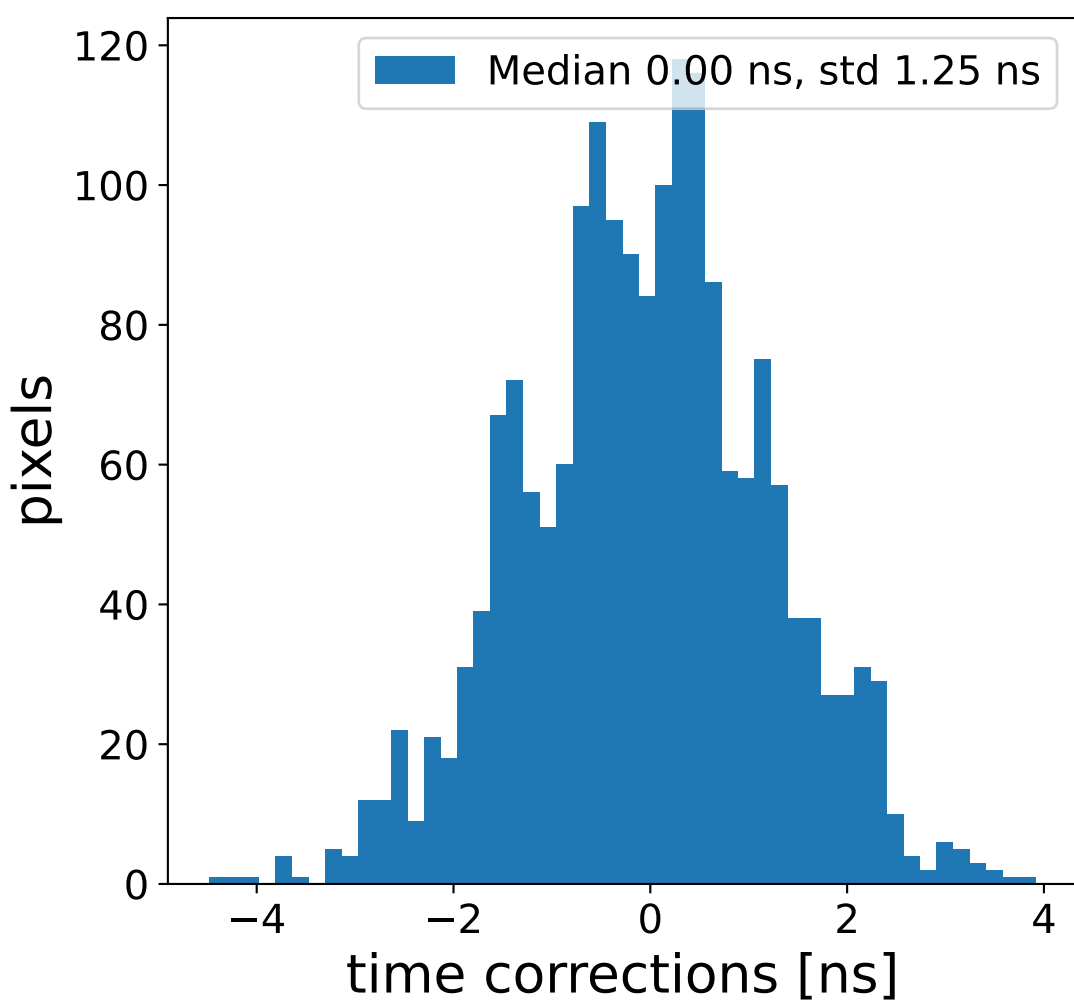

Run 15648

Run 15648

Run 15648 channel: HG

FF sample of 10000 events

pedestal sample of 10000 events

flat-fielded gain [ADC/pe]

Run 15648 channel: LG

FF sample of 10000 events

pedestal sample of 10000 events

flat-fielded gain [ADC/pe]