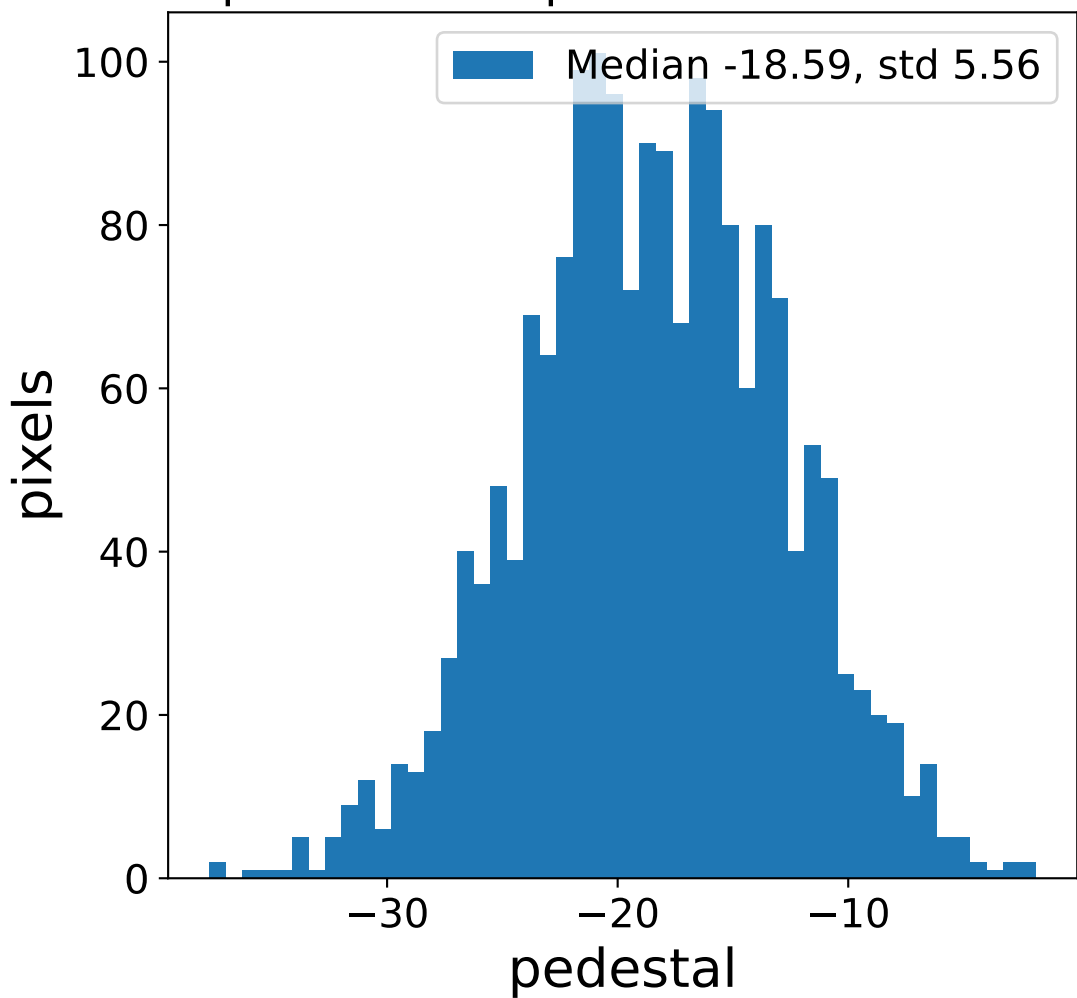

Run 15648

Run 15648

Run 15648 channel: HG

FF sample of 10000 events

pedestal sample of 10000 events

flat-fielded gain [ADC/pe]

Run 15648 channel: LG

FF sample of 10000 events

pedestal sample of 10000 events

flat-fielded gain [ADC/pe]