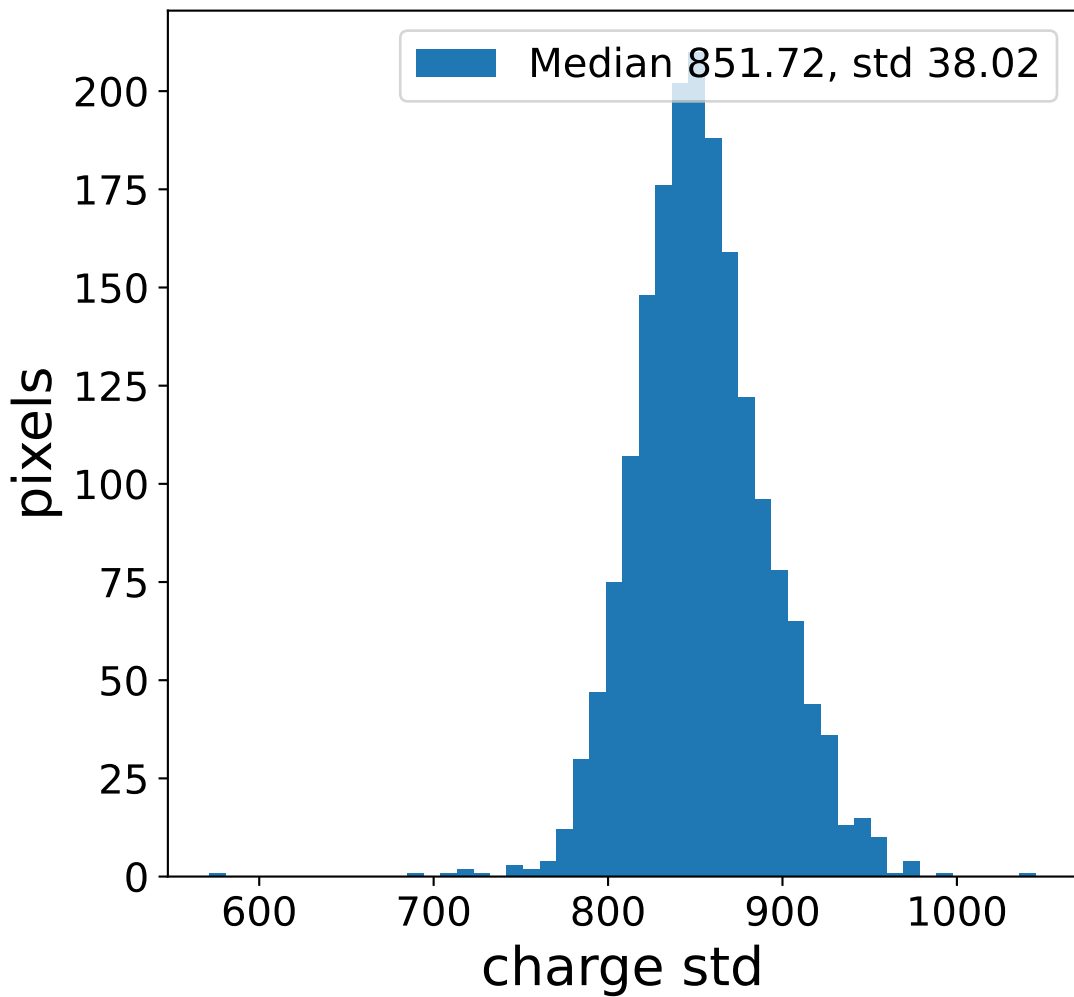

Run 15648

Run 15648

Run 15648 channel: HG

FF sample of 10000 events

pedestal sample of 10000 events

flat-fielded gain [ADC/pe]

Run 15648 channel: LG

FF sample of 10000 events

pedestal sample of 10000 events

flat-fielded gain [ADC/pe]