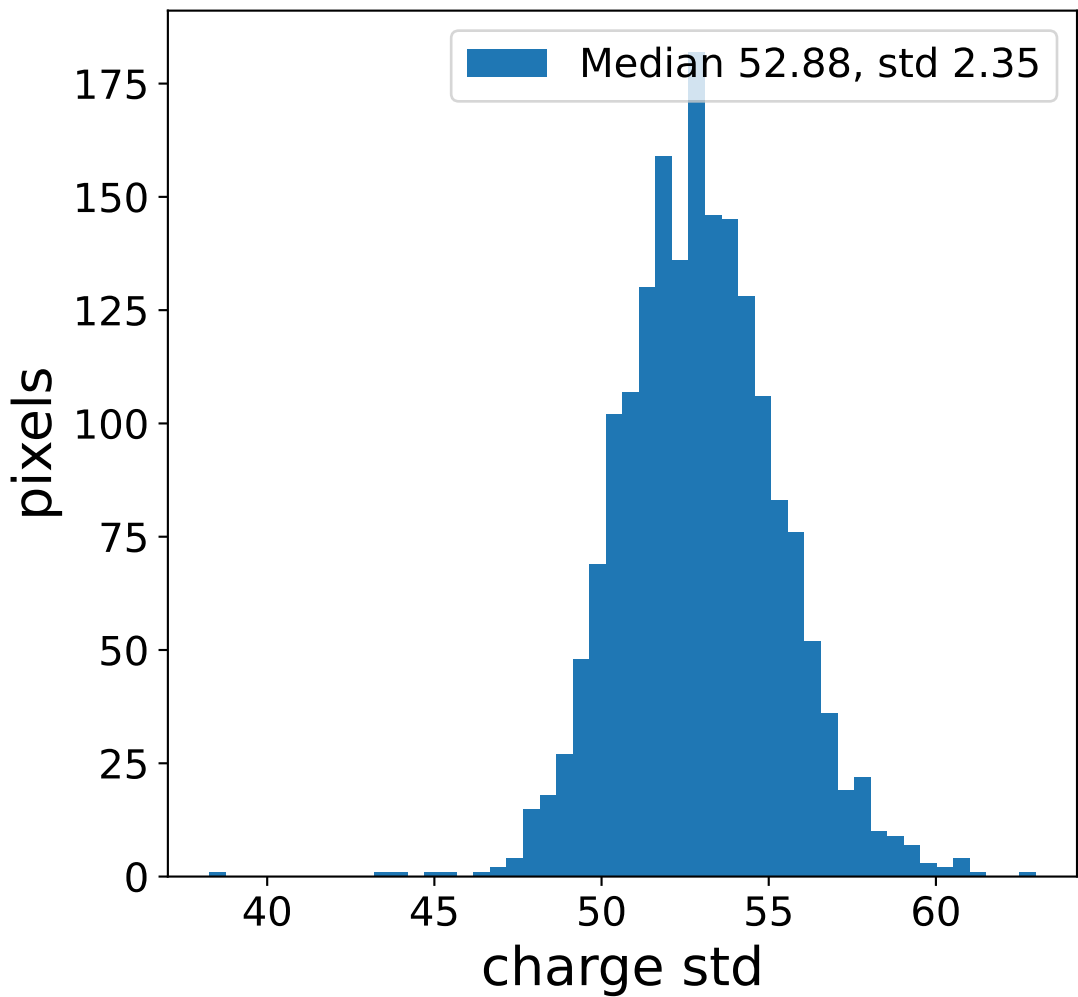

Run 15648

Run 15648

Run 15648 channel: HG

FF sample of 10000 events

pedestal sample of 10000 events

flat-fielded gain [ADC/pe]

Run 15648 channel: LG

FF sample of 10000 events

pedestal sample of 10000 events

flat-fielded gain [ADC/pe]