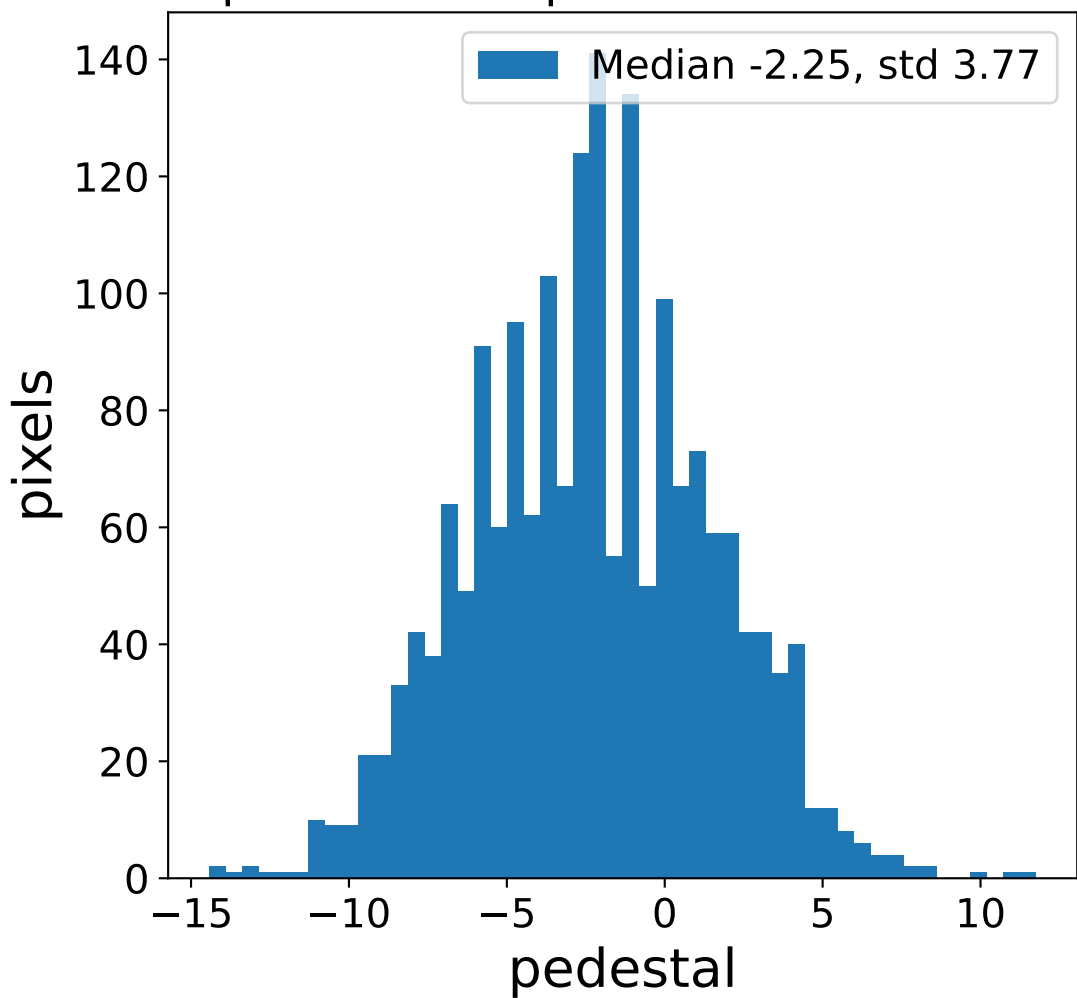

Run 15648

Run 15648

Run 15648 channel: HG

FF sample of 10000 events

pedestal sample of 10000 events

flat-fielded gain [ADC/pe]

Run 15648 channel: LG

FF sample of 10000 events

pedestal sample of 10000 events

flat-fielded gain [ADC/pe]