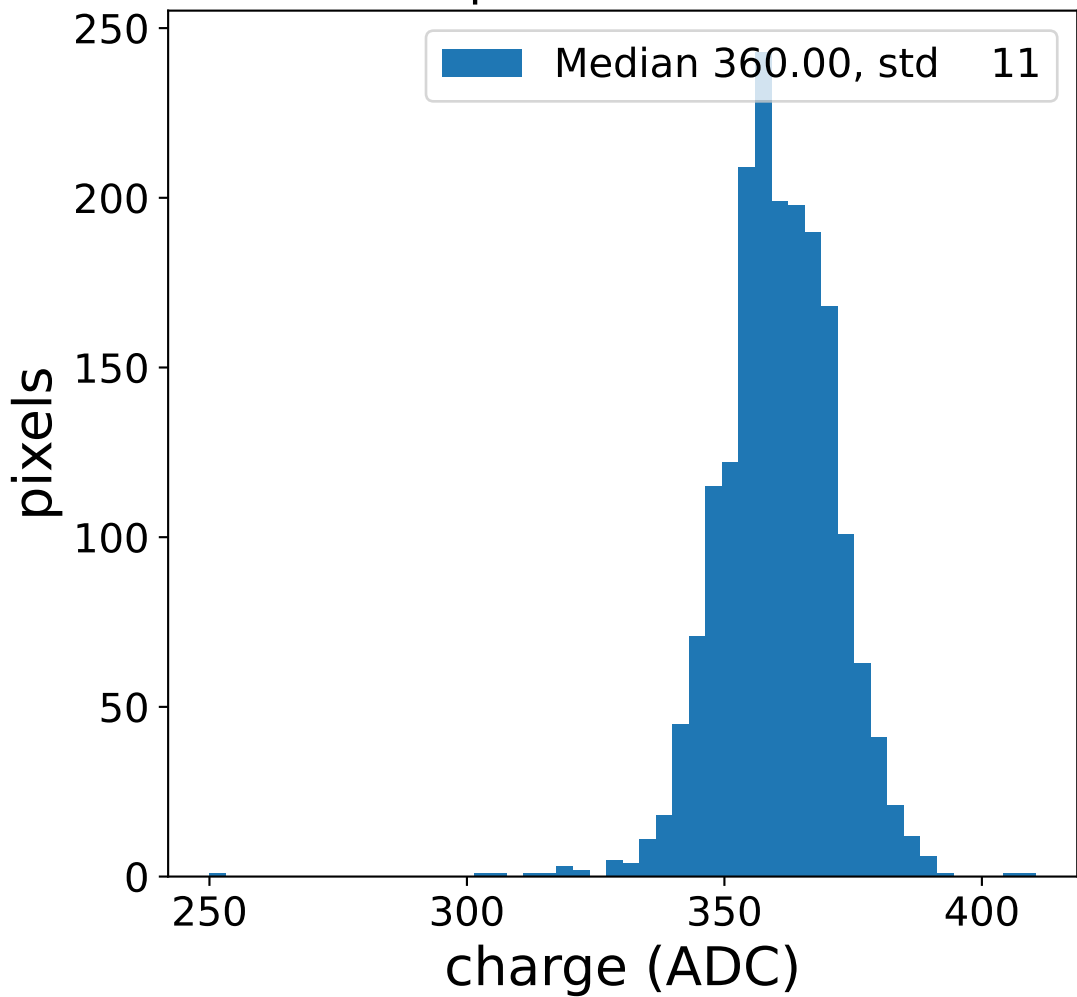

Run 15648

Run 15648

Run 15648 channel: HG

FF sample of 10000 events

pedestal sample of 10000 events

flat-fielded gain [ADC/pe]

Run 15648 channel: LG

FF sample of 10000 events

pedestal sample of 10000 events

flat-fielded gain [ADC/pe]