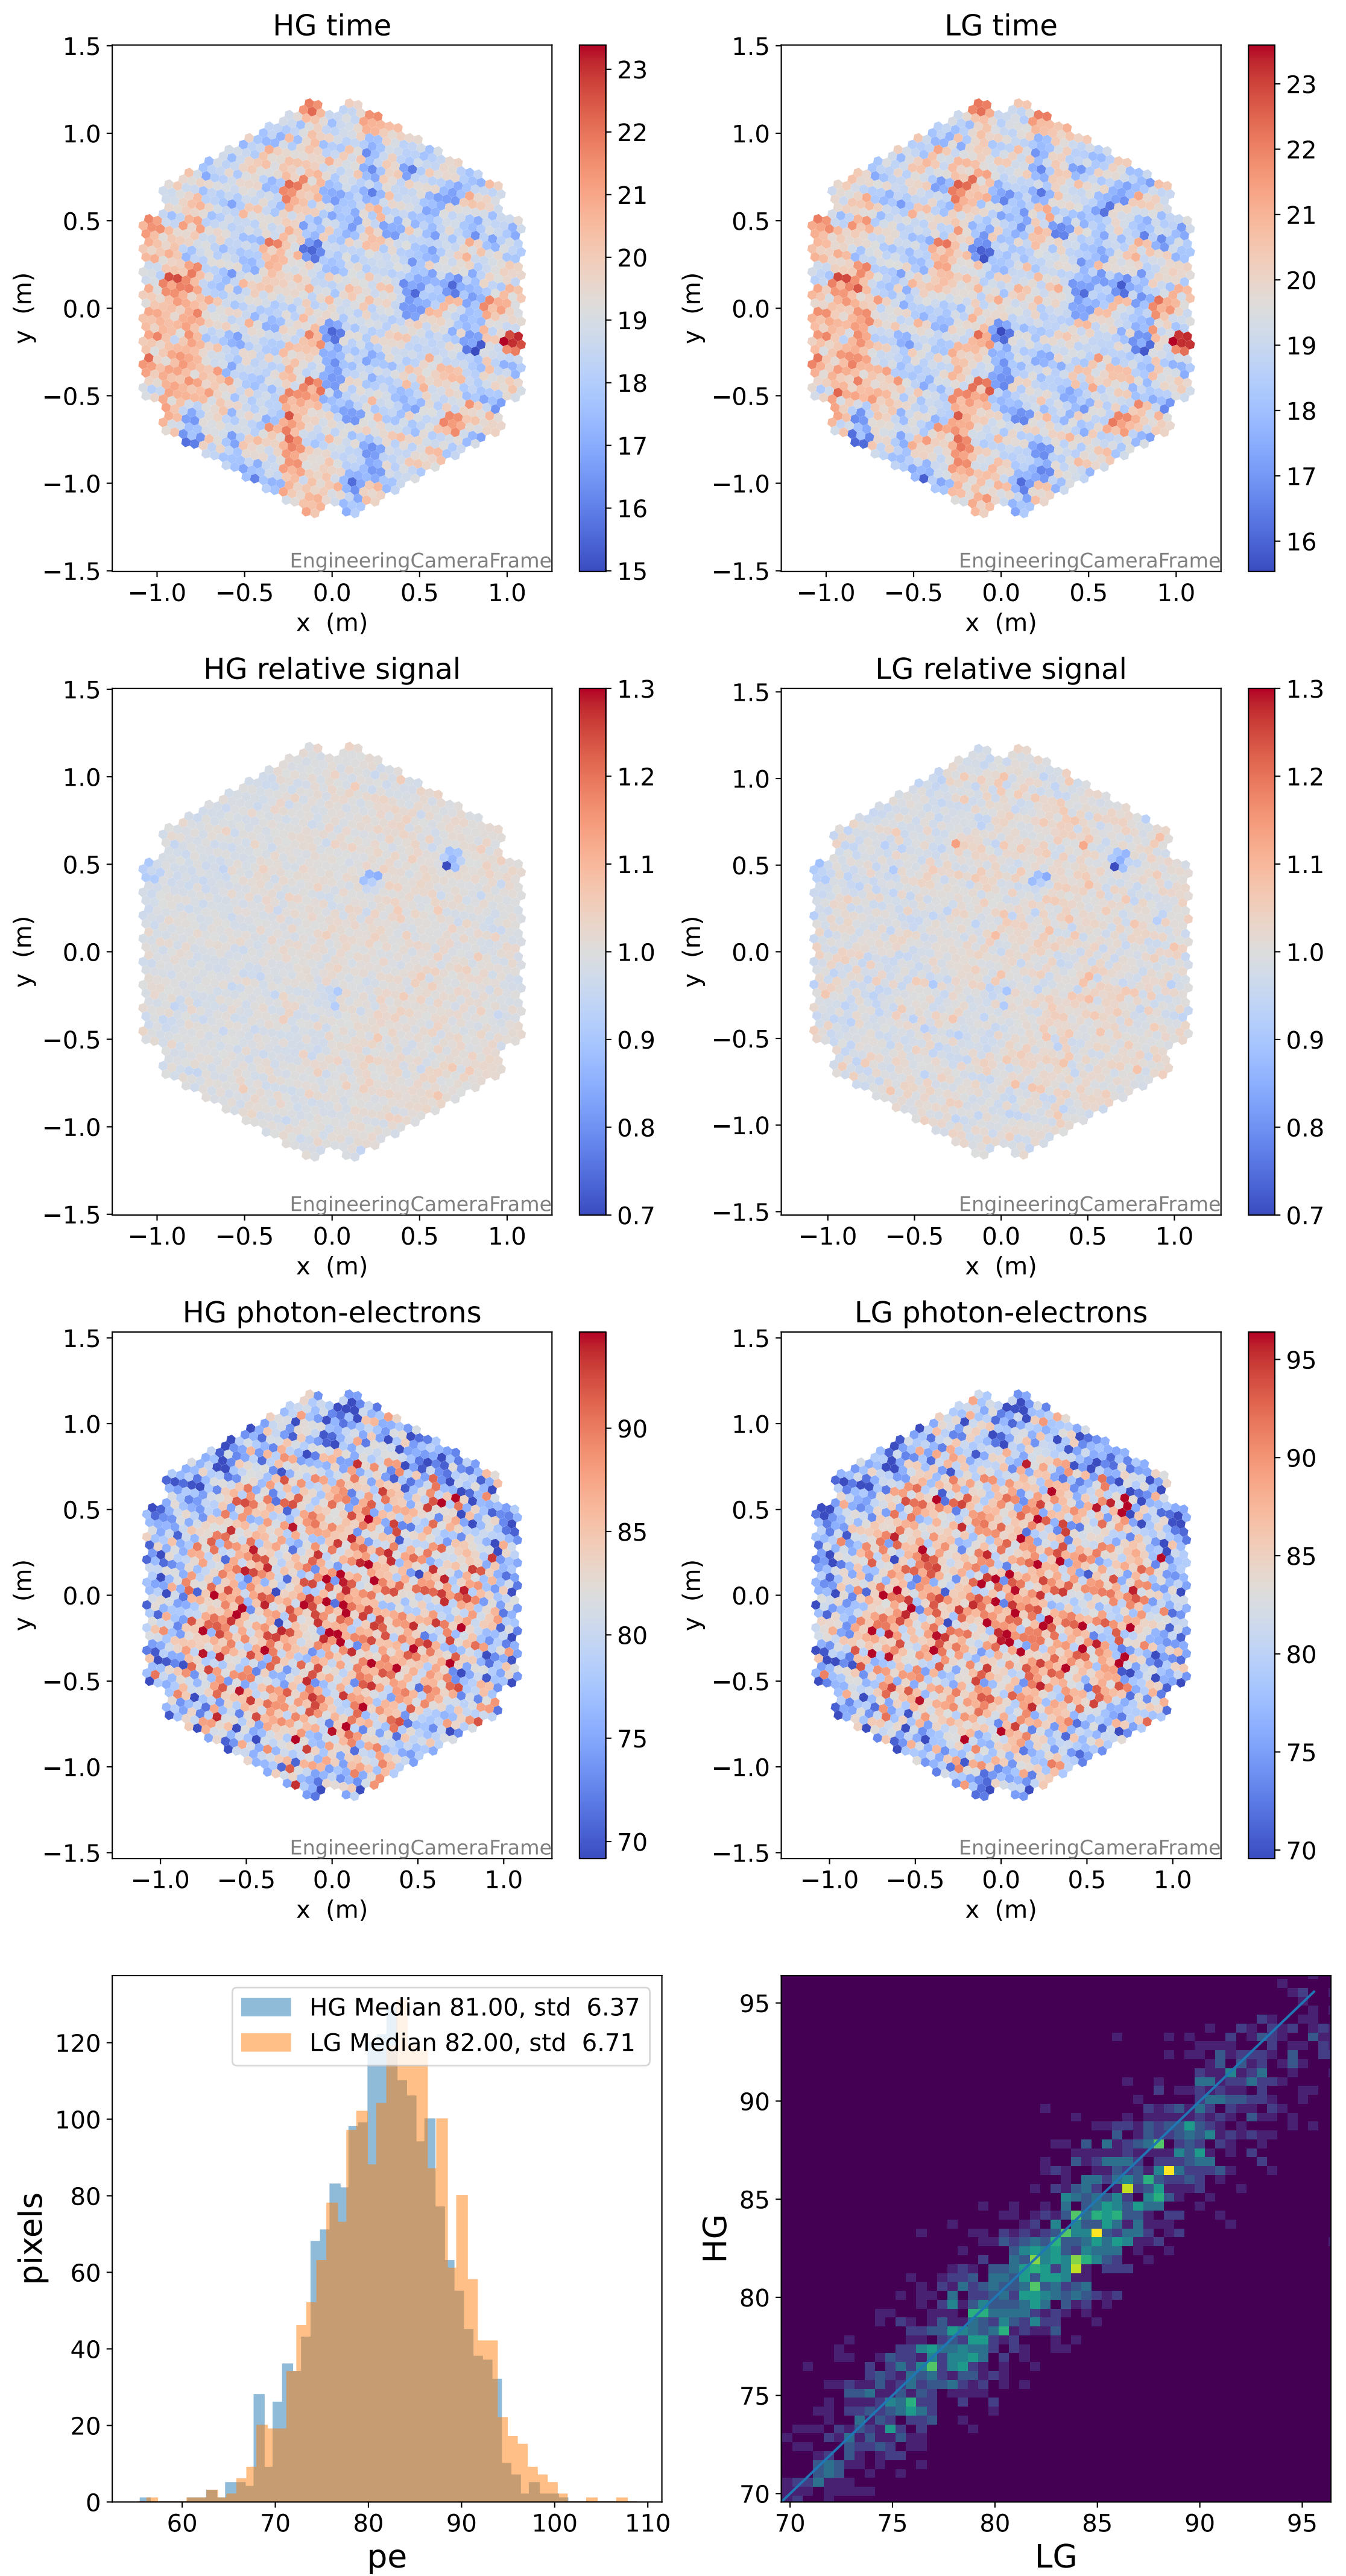

Run 15648

Run 15648

Run 15648 channel: HG

FF sample of 10000 events

pedestal sample of 10000 events

flat-fielded gain [ADC/pe]

Run 15648 channel: LG

FF sample of 10000 events

pedestal sample of 10000 events

flat-fielded gain [ADC/pe]