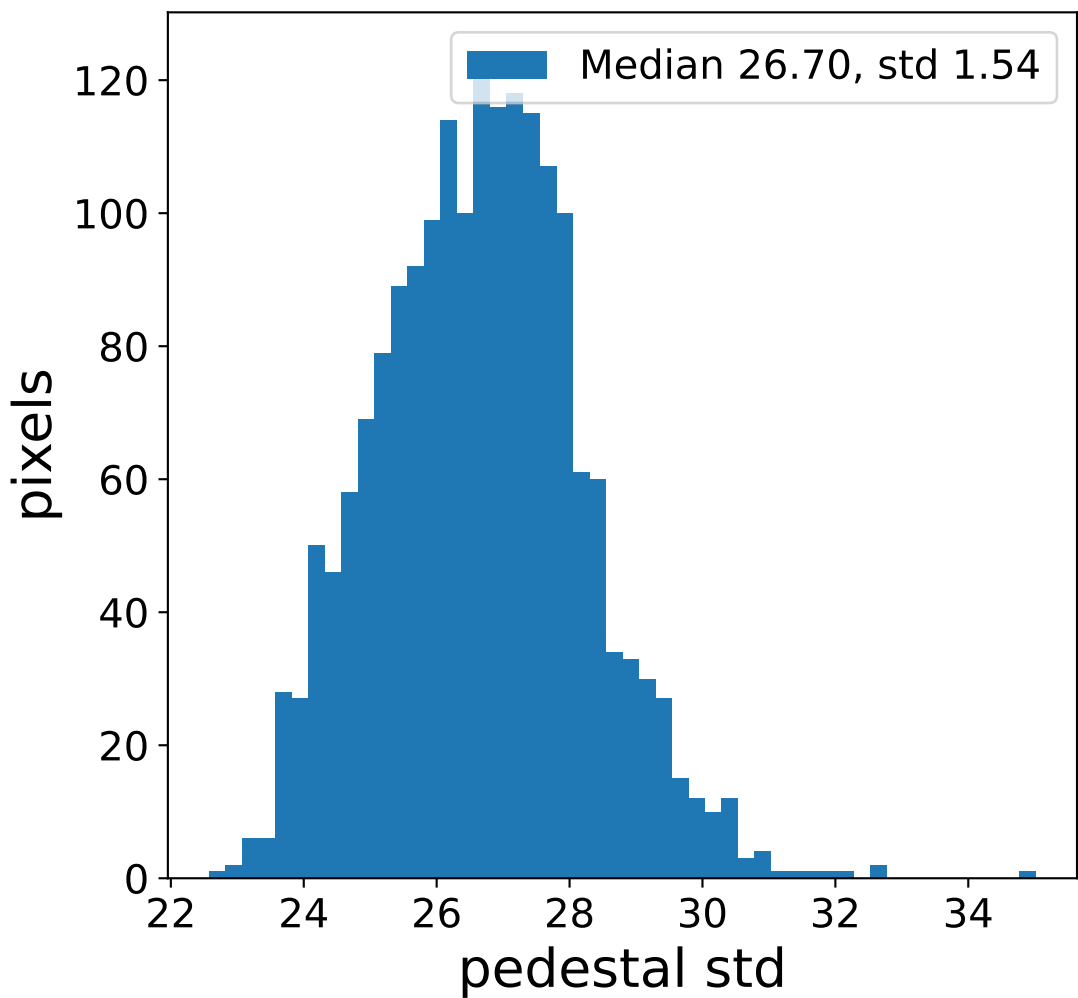

Run 15648

Run 15648

Run 15648 channel: HG

FF sample of 10000 events

pedestal sample of 10000 events

flat-fielded gain [ADC/pe]

Run 15648 channel: LG

FF sample of 10000 events

pedestal sample of 10000 events

flat-fielded gain [ADC/pe]