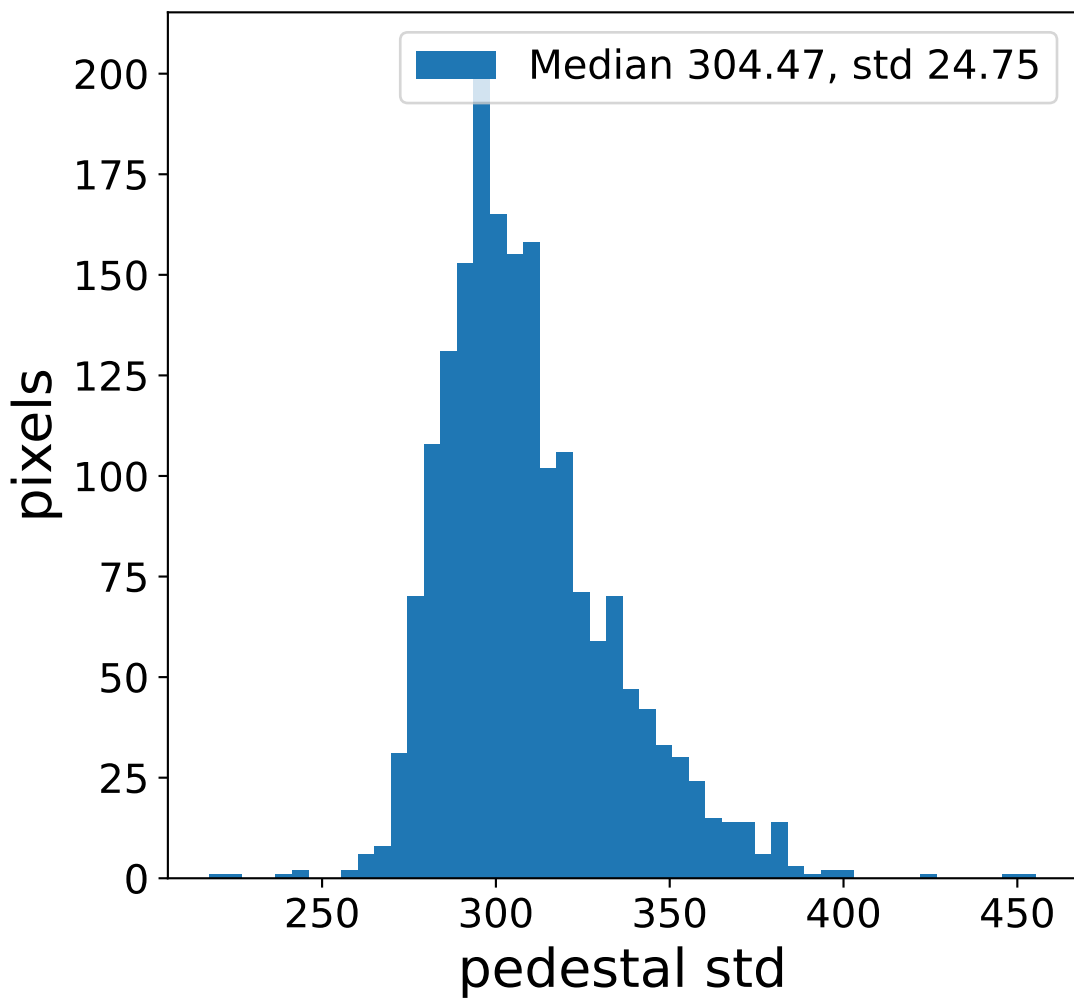

Run 15648

Run 15648

Run 15648 channel: HG

FF sample of 10000 events

pedestal sample of 10000 events

flat-fielded gain [ADC/pe]

Run 15648 channel: LG

FF sample of 10000 events

pedestal sample of 10000 events

flat-fielded gain [ADC/pe]