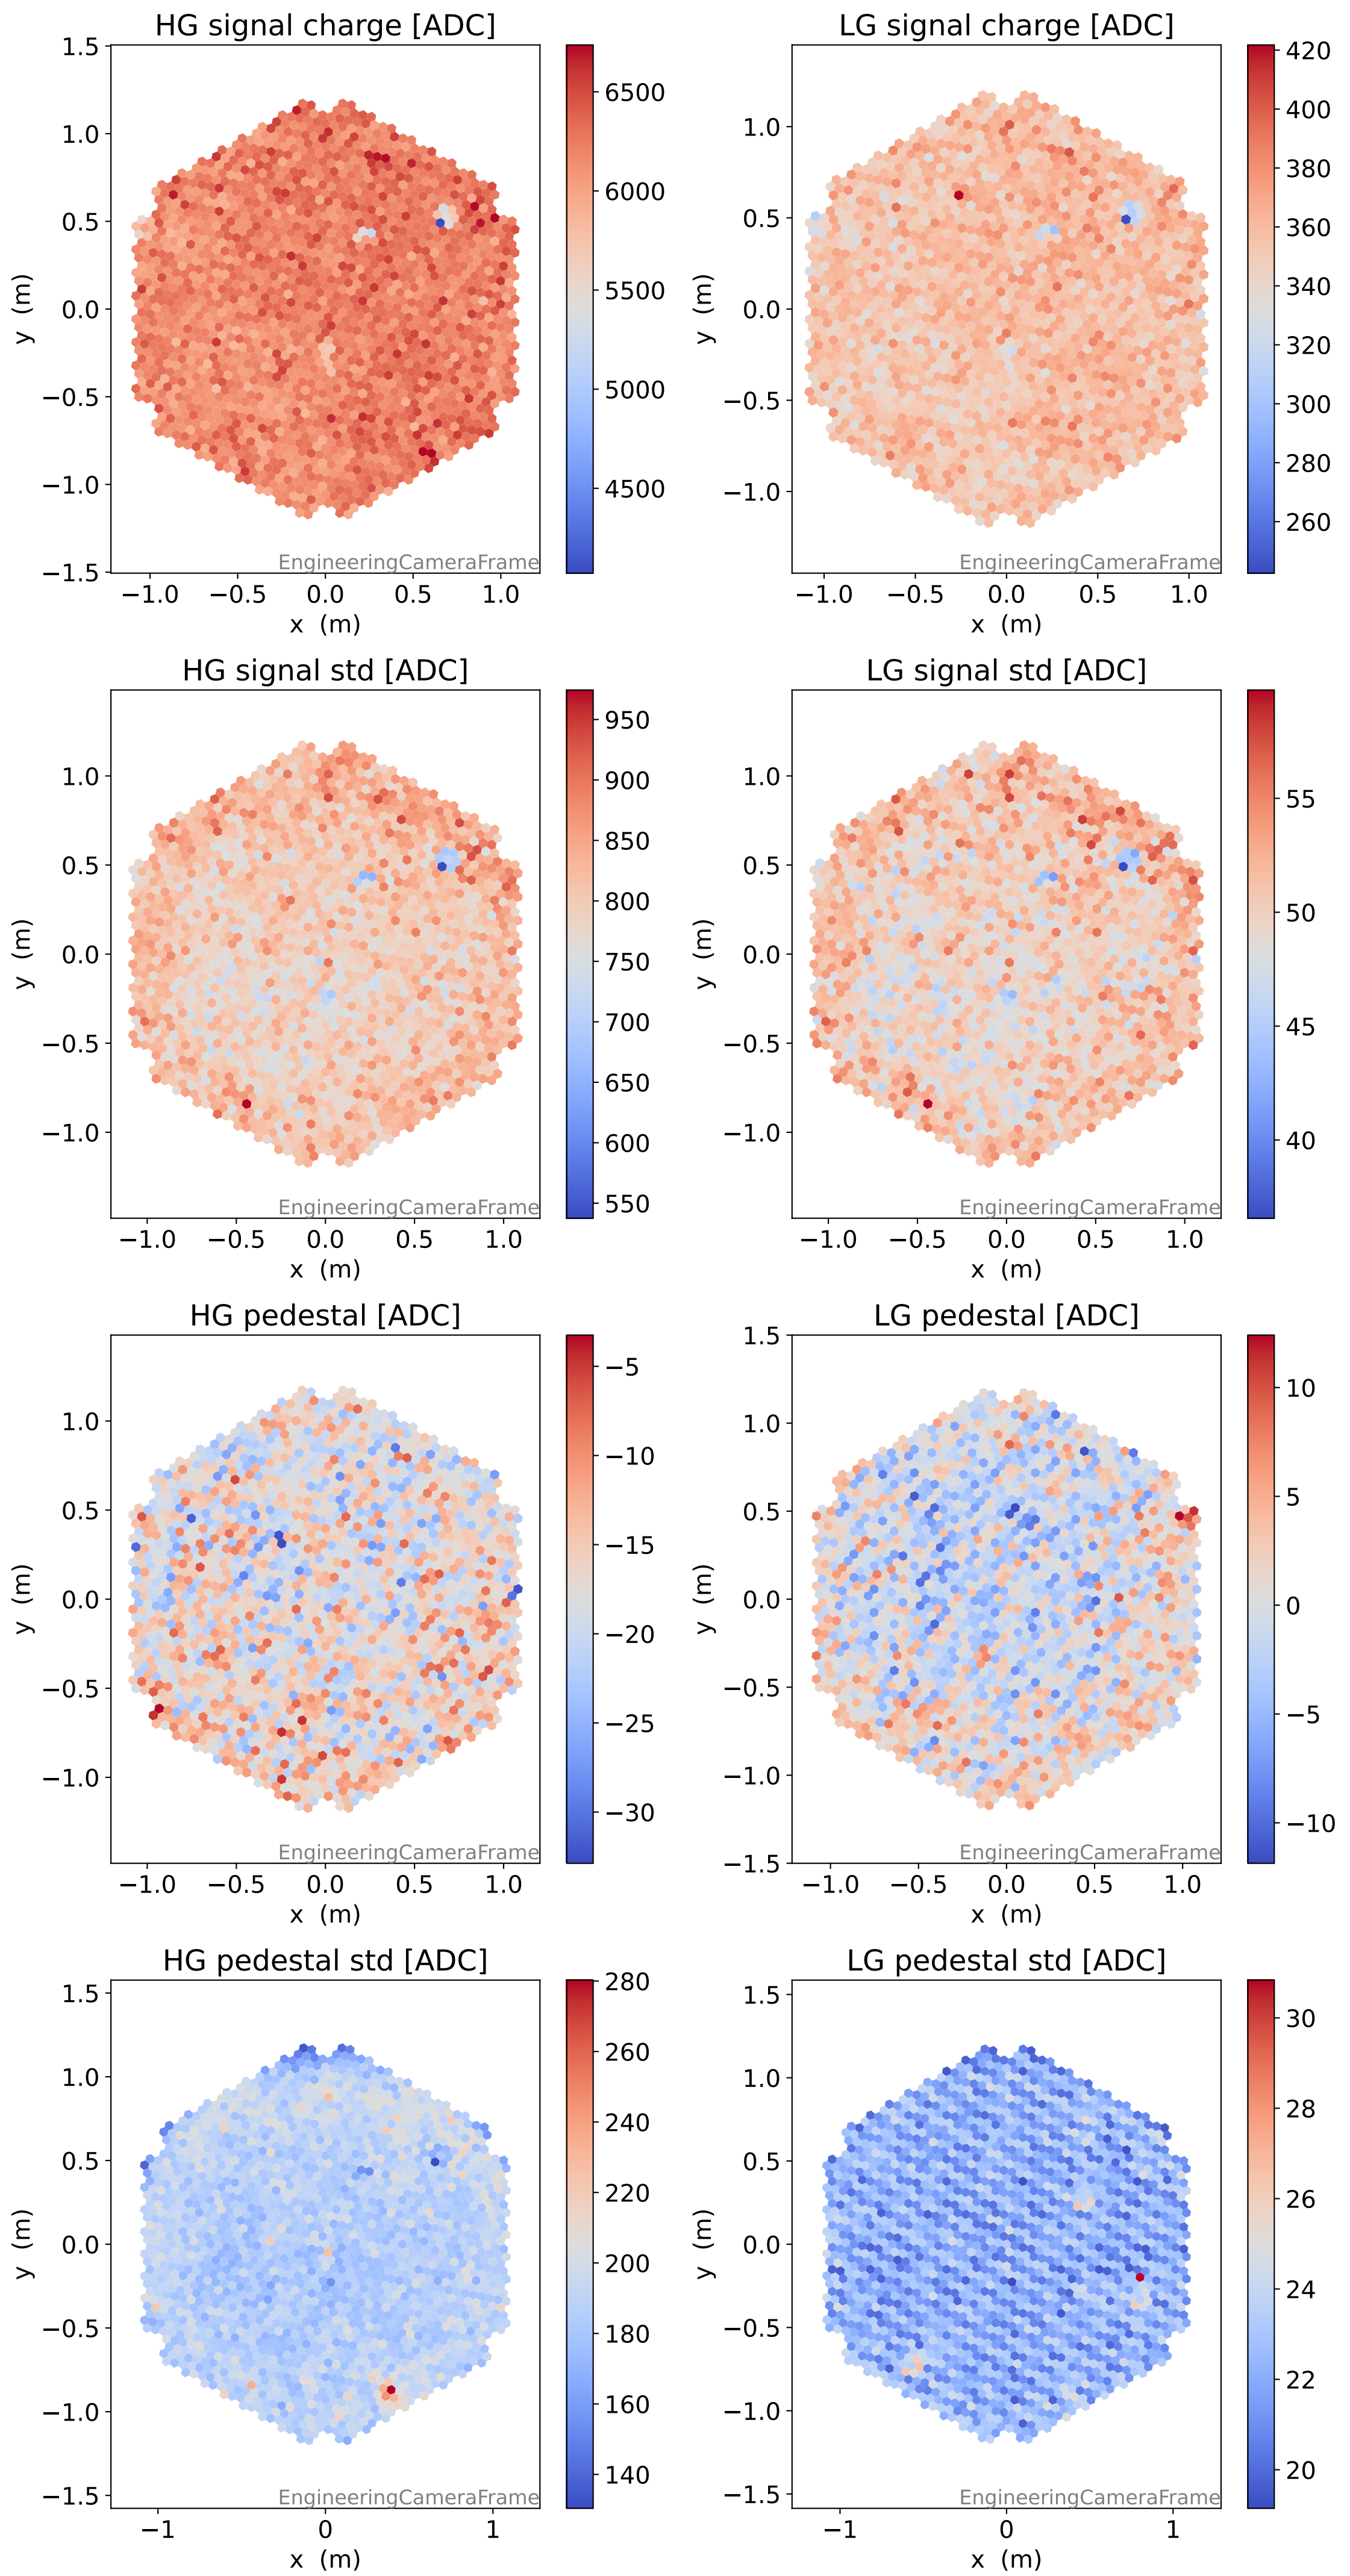

Run 15747

Run 15747

Run 15747 channel: HG

FF sample of 10000 events

pedestal sample of 10000 events

flat-fielded gain [ADC/pe]

Run 15747 channel: LG

FF sample of 10000 events

pedestal sample of 10000 events

flat-fielded gain [ADC/pe]