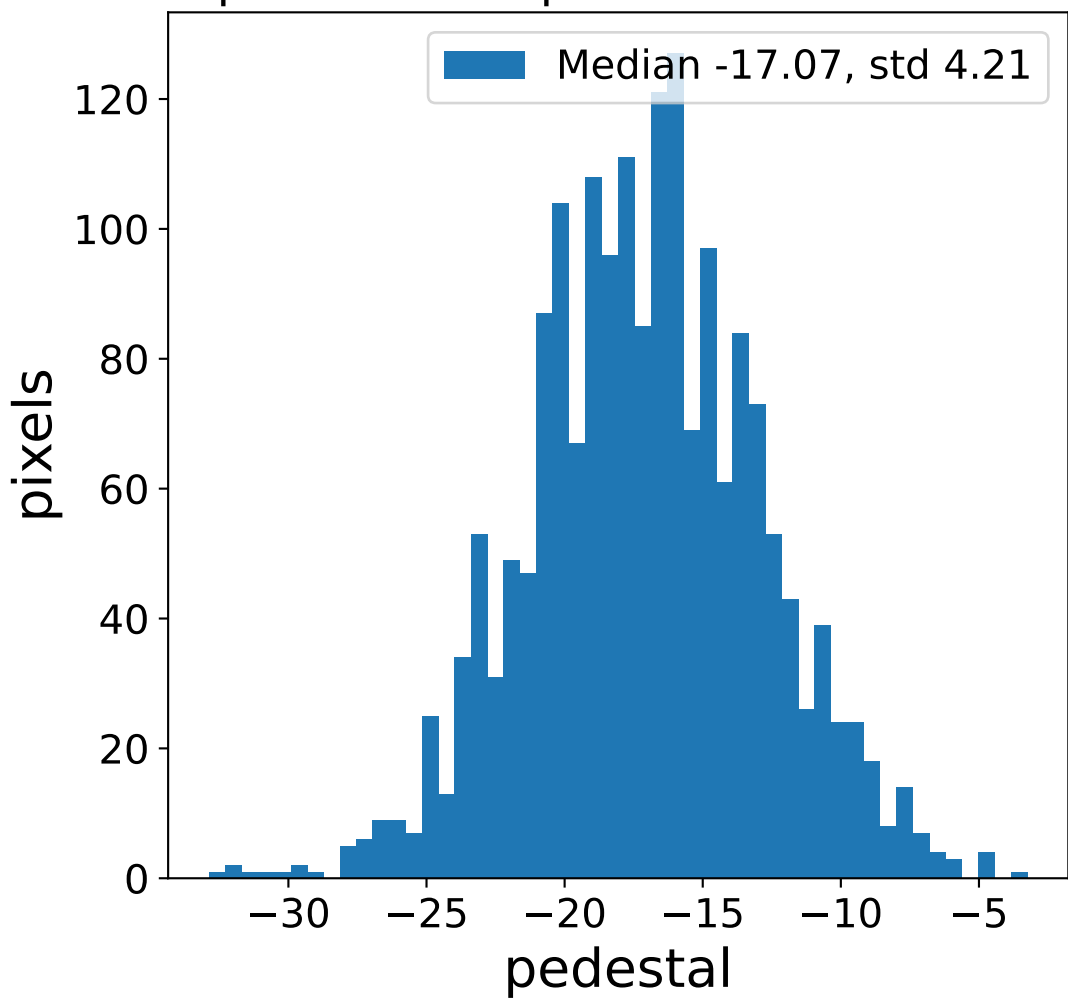

Run 15747

Run 15747

Run 15747 channel: HG

FF sample of 10000 events

pedestal sample of 10000 events

flat-fielded gain [ADC/pe]

Run 15747 channel: LG

FF sample of 10000 events

pedestal sample of 10000 events

flat-fielded gain [ADC/pe]