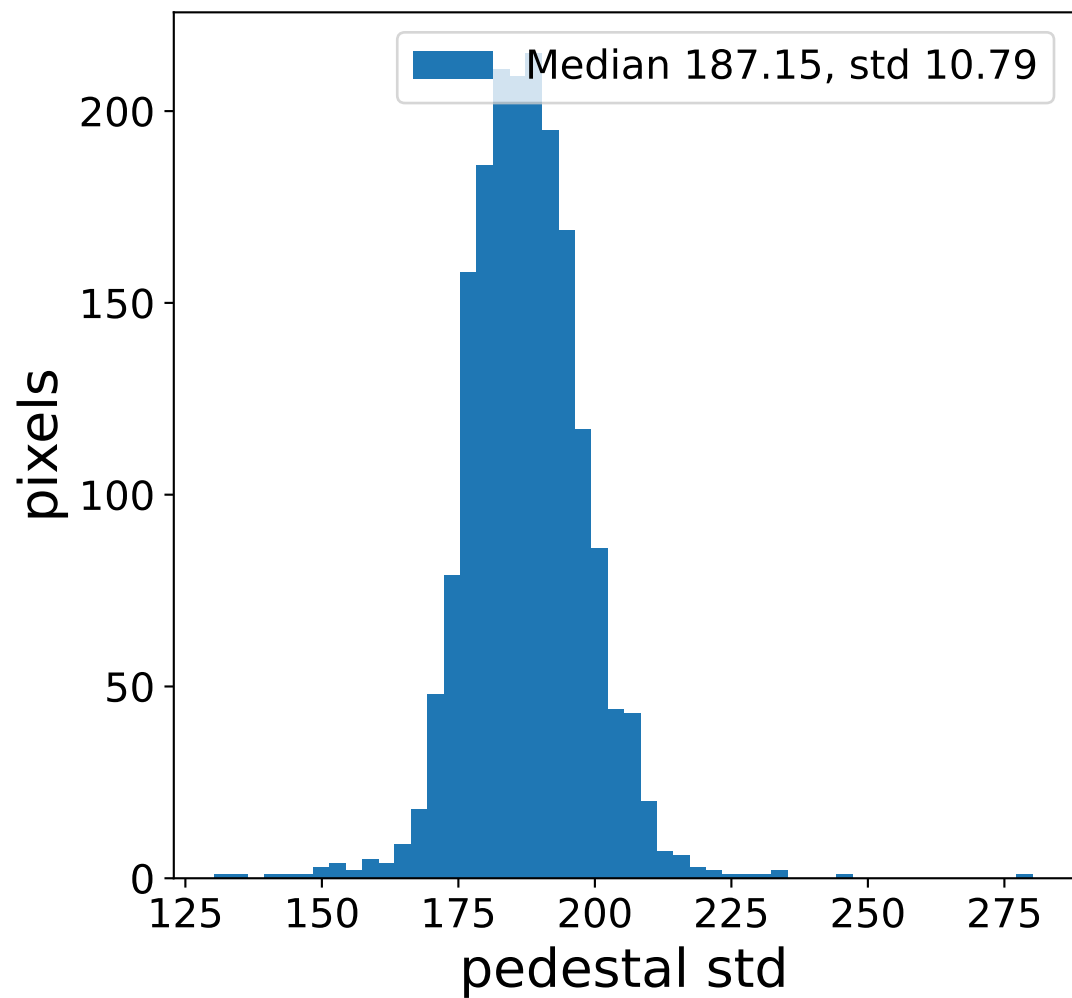

Run 15747

Run 15747

Run 15747 channel: HG

FF sample of 10000 events

pedestal sample of 10000 events

flat-fielded gain [ADC/pe]

Run 15747 channel: LG

FF sample of 10000 events

pedestal sample of 10000 events

flat-fielded gain [ADC/pe]