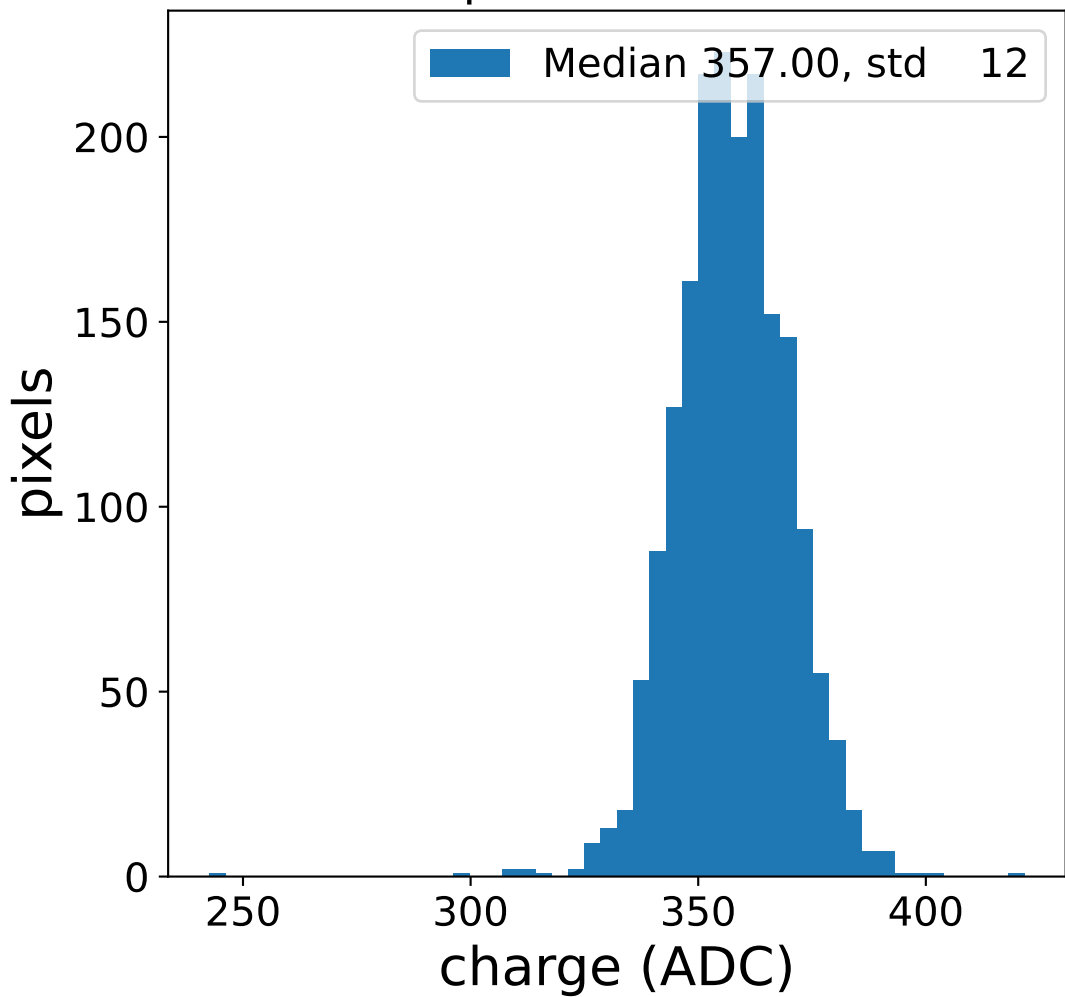

Run 15747

Run 15747

Run 15747 channel: HG

FF sample of 10000 events

pedestal sample of 10000 events

flat-fielded gain [ADC/pe]

Run 15747 channel: LG

FF sample of 10000 events

pedestal sample of 10000 events

flat-fielded gain [ADC/pe]