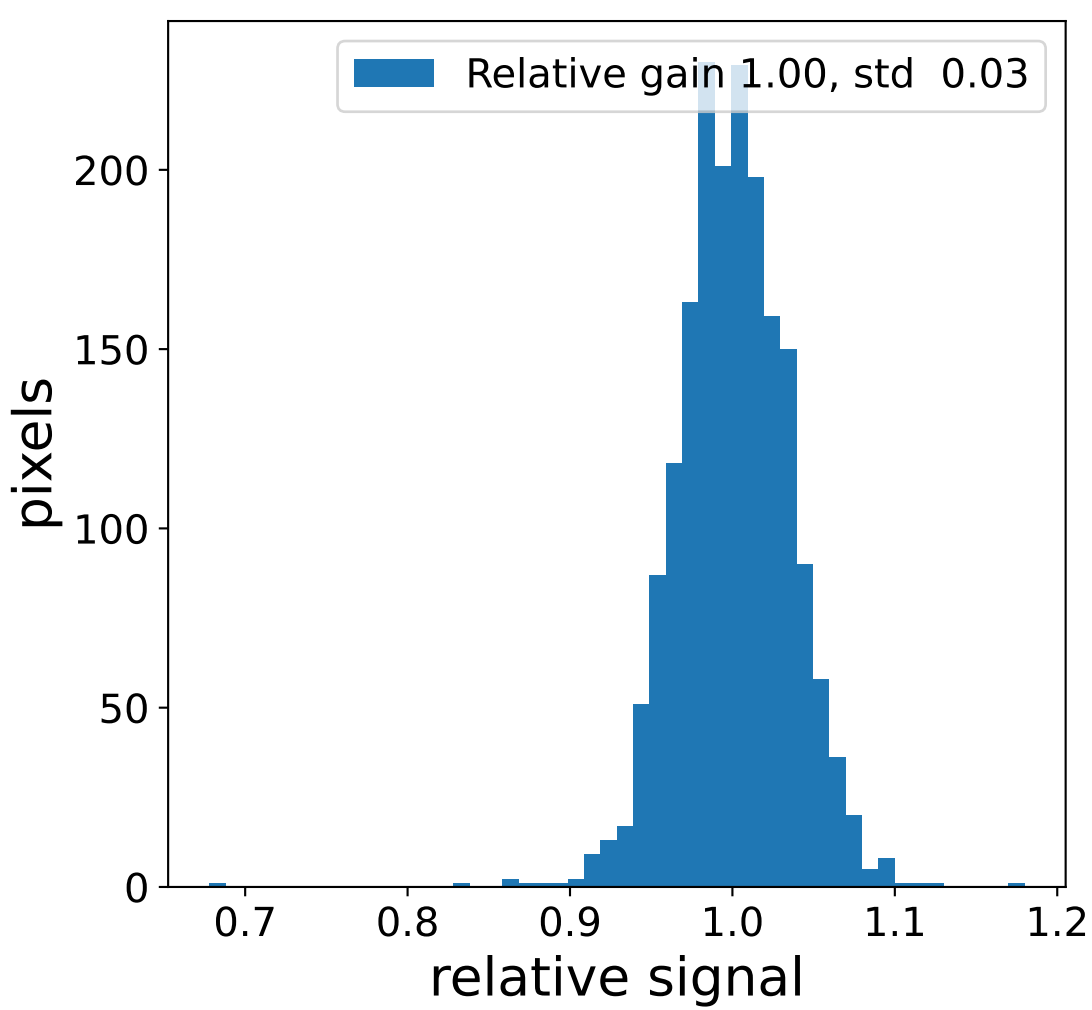

Run 15747

Run 15747

Run 15747 channel: HG

FF sample of 10000 events

pedestal sample of 10000 events

flat-fielded gain [ADC/pe]

Run 15747 channel: LG

FF sample of 10000 events

pedestal sample of 10000 events

flat-fielded gain [ADC/pe]