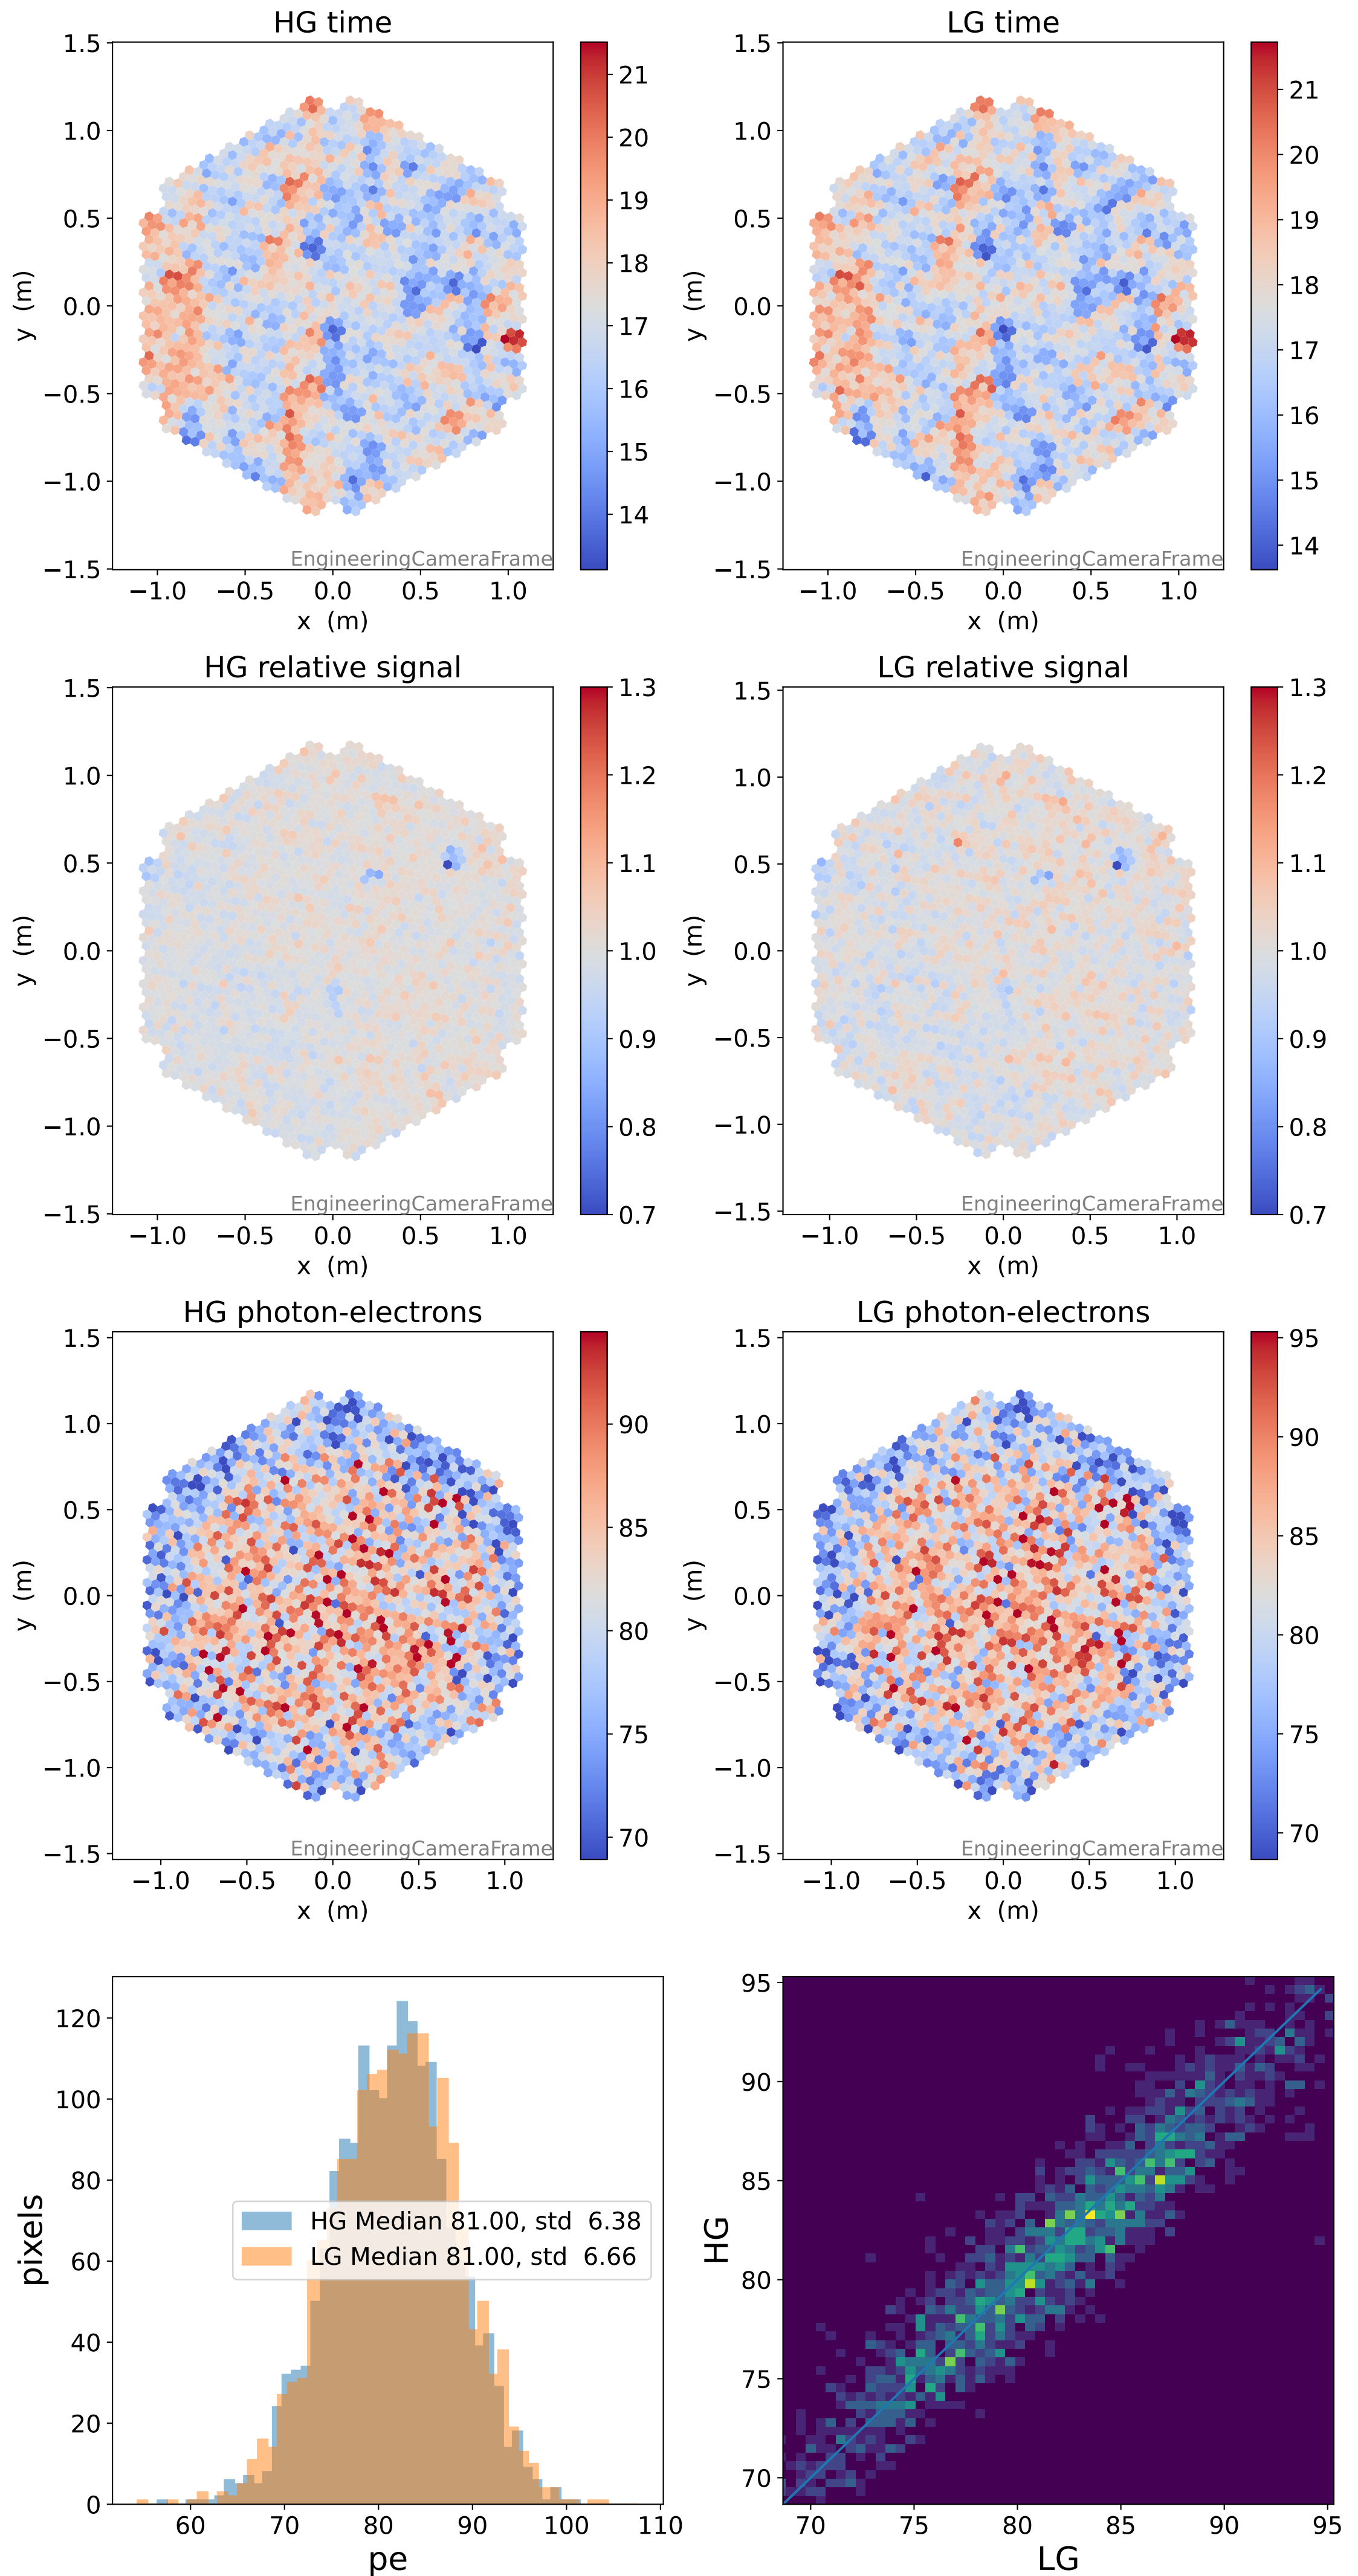

Run 15747

Run 15747

Run 15747 channel: HG

FF sample of 10000 events

pedestal sample of 10000 events

flat-fielded gain [ADC/pe]

Run 15747 channel: LG

FF sample of 10000 events

pedestal sample of 10000 events

flat-fielded gain [ADC/pe]