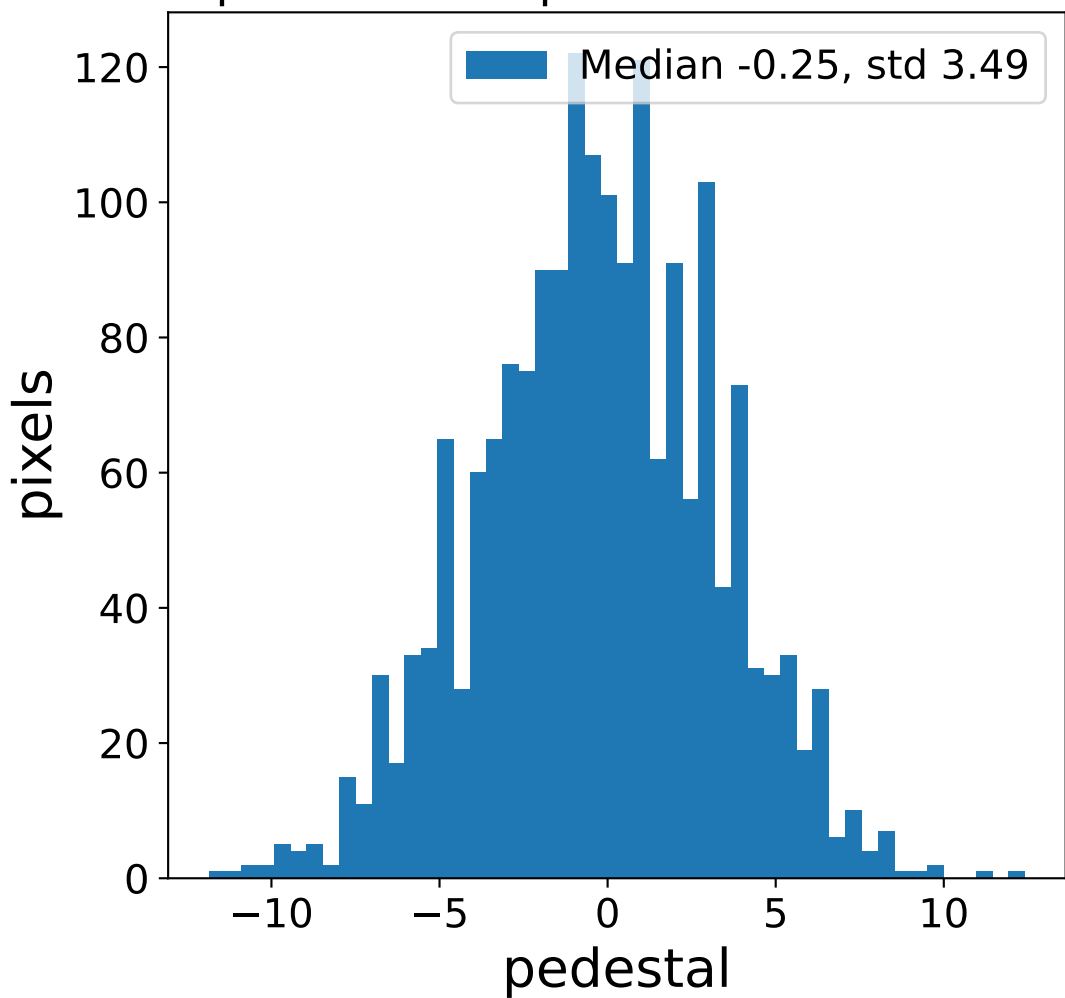

Run 15747

Run 15747

Run 15747 channel: HG

FF sample of 10000 events

pedestal sample of 10000 events

flat-fielded gain [ADC/pe]

Run 15747 channel: LG

FF sample of 10000 events

pedestal sample of 10000 events

flat-fielded gain [ADC/pe]