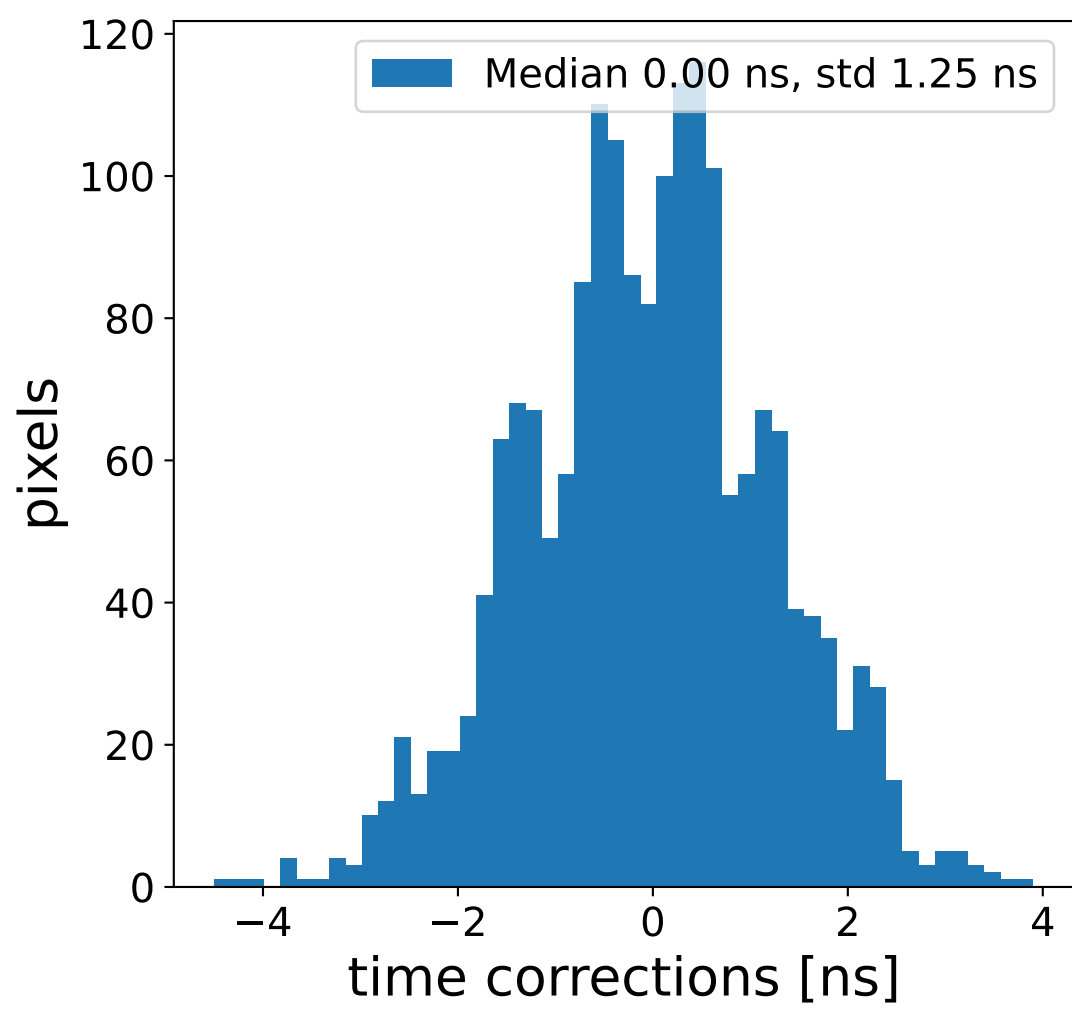

Run 15747

Run 15747

Run 15747 channel: HG

FF sample of 10000 events

pedestal sample of 10000 events

flat-fielded gain [ADC/pe]

Run 15747 channel: LG

FF sample of 10000 events

pedestal sample of 10000 events

flat-fielded gain [ADC/pe]