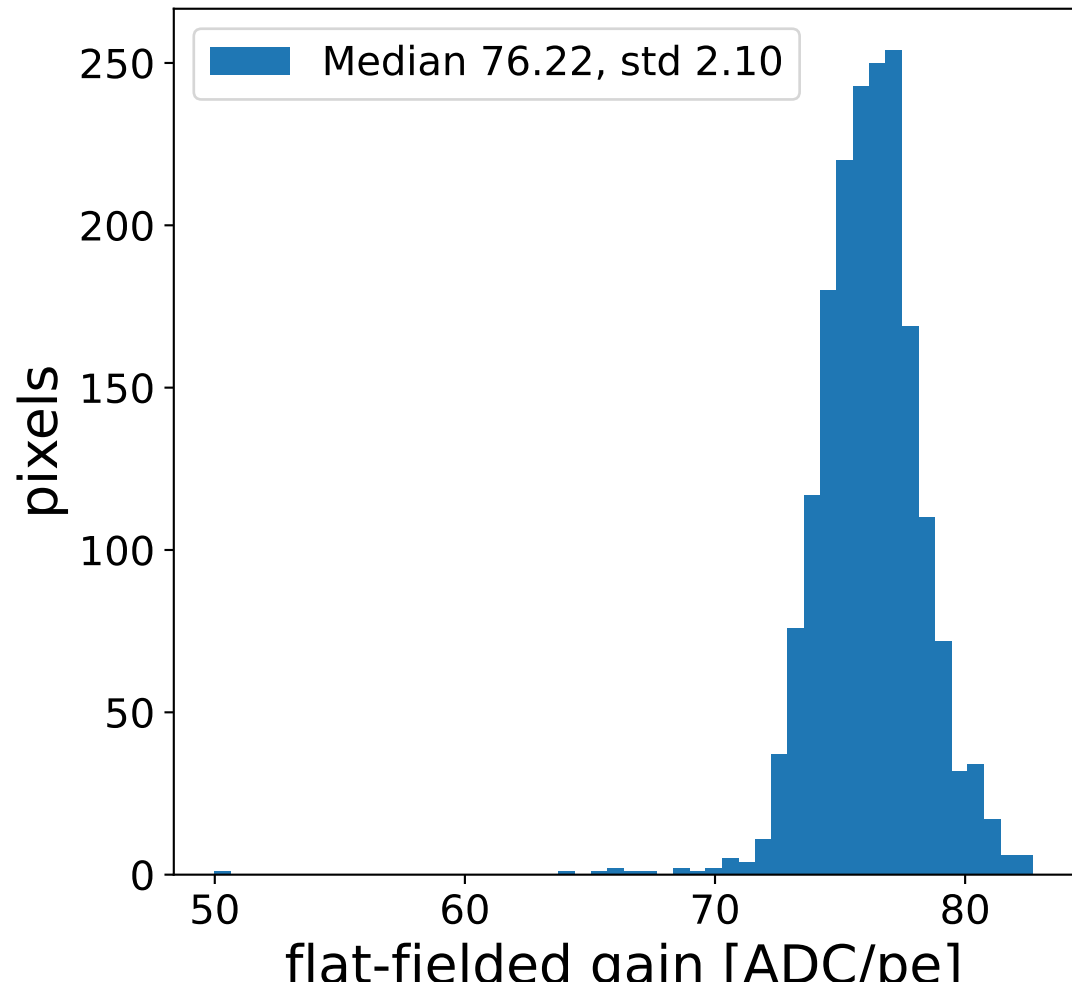

Run 15747

Run 15747

Run 15747 channel: HG

FF sample of 10000 events

pedestal sample of 10000 events

flat-fielded gain [ADC/pe]

Run 15747 channel: LG

FF sample of 10000 events

pedestal sample of 10000 events

flat-fielded gain [ADC/pe]