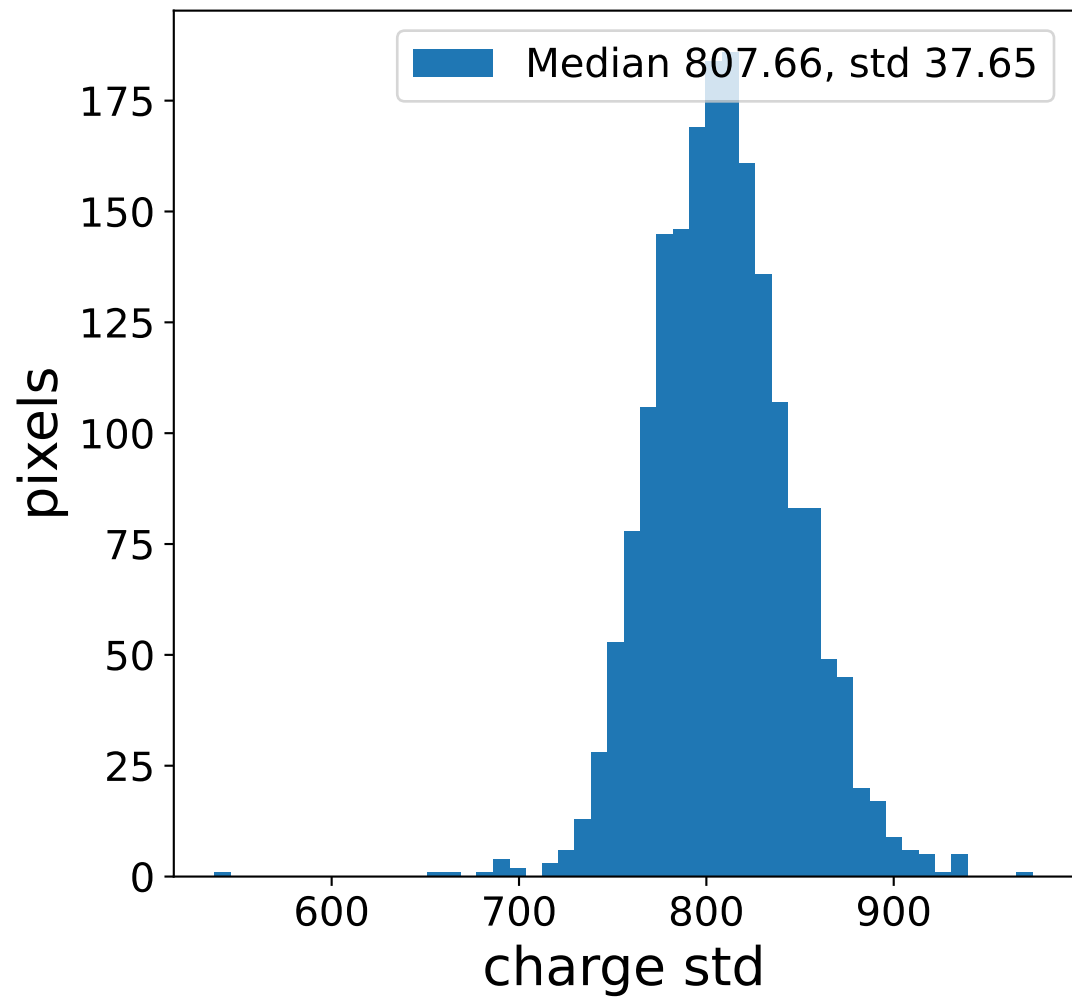

Run 15747

Run 15747

Run 15747 channel: HG

FF sample of 10000 events

pedestal sample of 10000 events

flat-fielded gain [ADC/pe]

Run 15747 channel: LG

FF sample of 10000 events

pedestal sample of 10000 events

flat-fielded gain [ADC/pe]