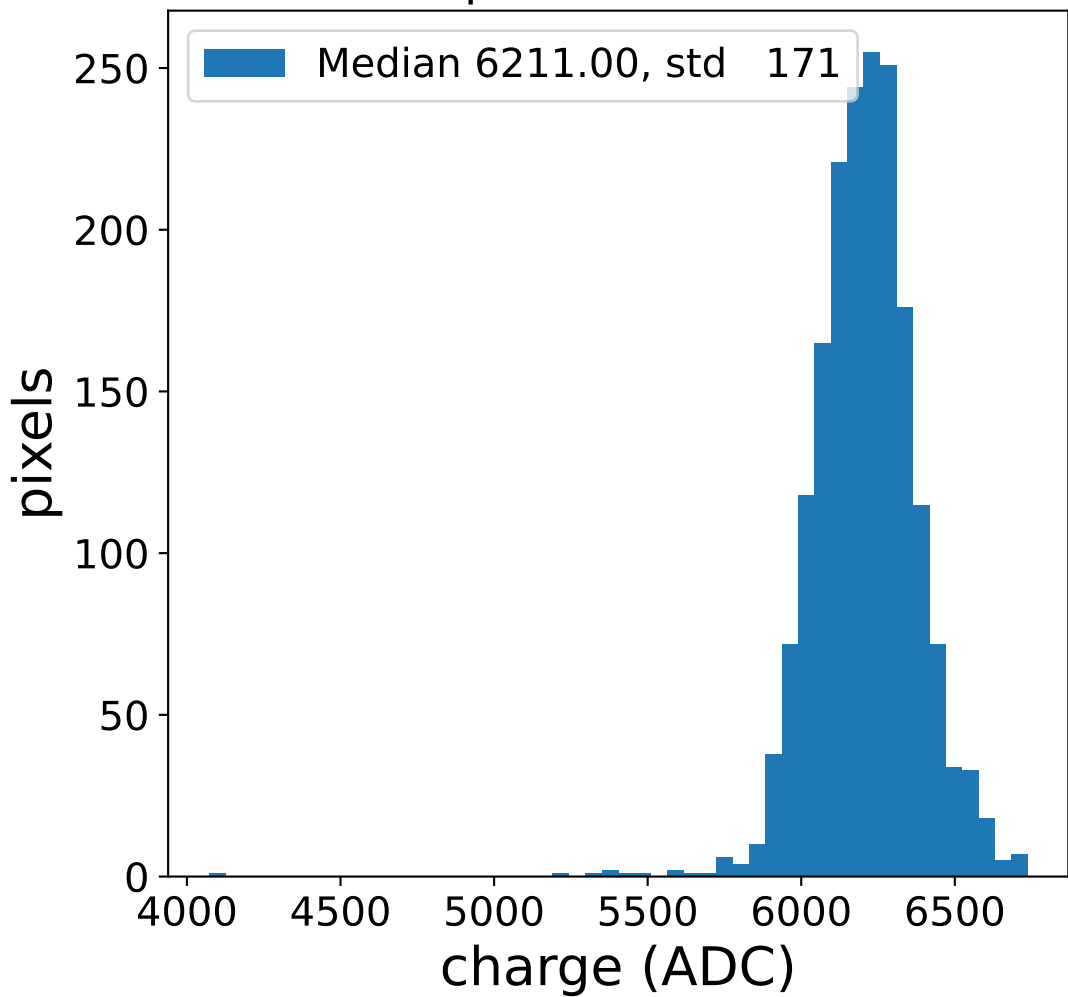

Run 15747

Run 15747

Run 15747 channel: HG

FF sample of 10000 events

pedestal sample of 10000 events

flat-fielded gain [ADC/pe]

Run 15747 channel: LG

FF sample of 10000 events

pedestal sample of 10000 events

flat-fielded gain [ADC/pe]