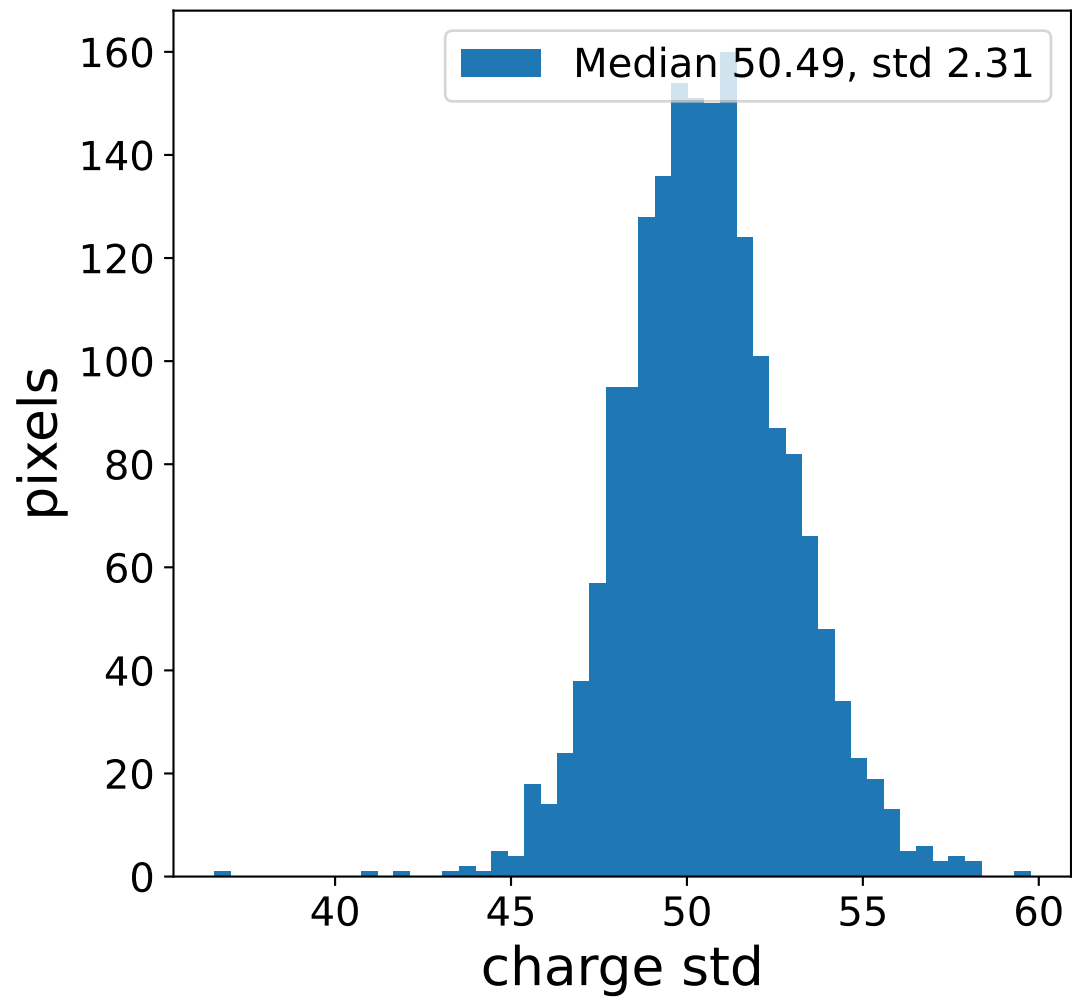

Run 15747

Run 15747

Run 15747 channel: HG

FF sample of 10000 events

pedestal sample of 10000 events

flat-fielded gain [ADC/pe]

Run 15747 channel: LG

FF sample of 10000 events

pedestal sample of 10000 events

flat-fielded gain [ADC/pe]