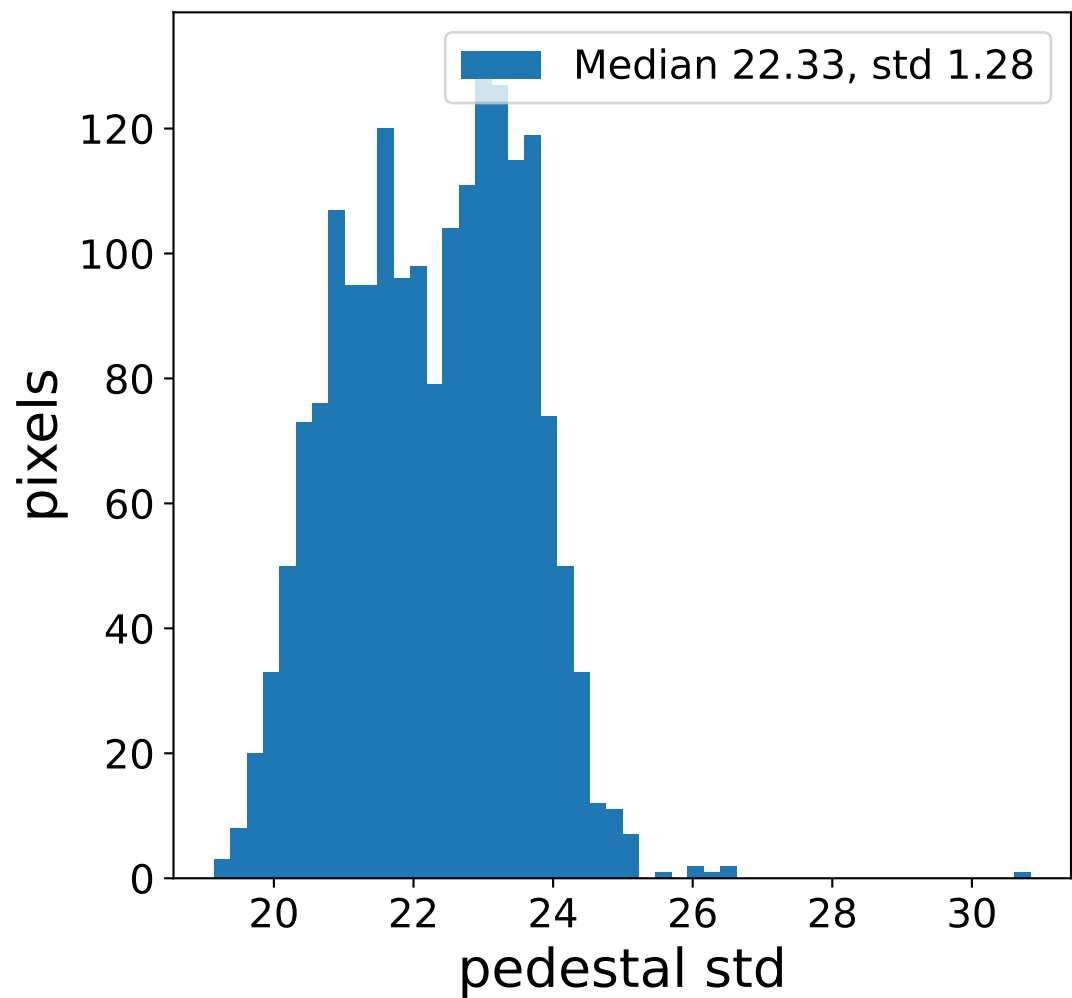

Run 15747

Run 15747

Run 15747 channel: HG

FF sample of 10000 events

pedestal sample of 10000 events

flat-fielded gain [ADC/pe]

Run 15747 channel: LG

FF sample of 10000 events

pedestal sample of 10000 events

flat-fielded gain [ADC/pe]