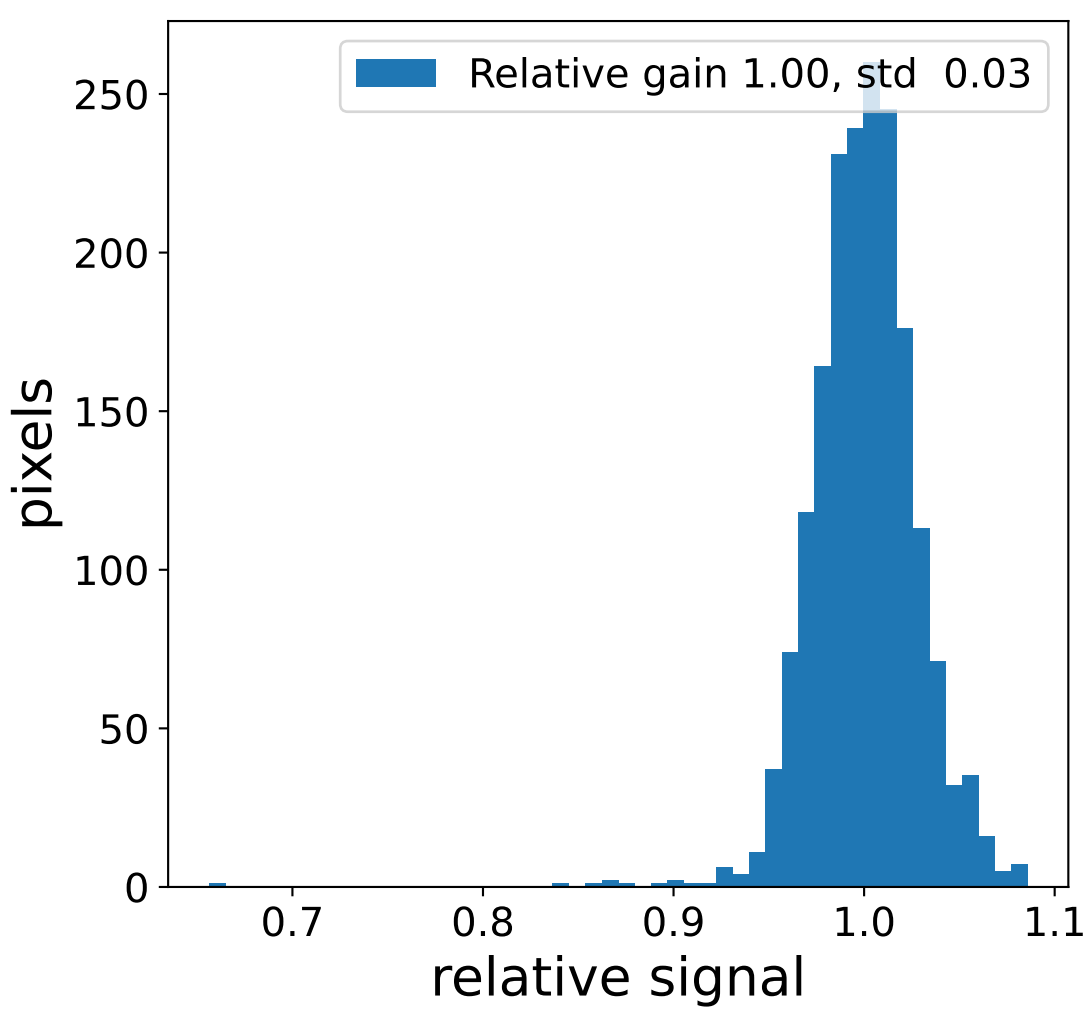

Run 15747

Run 15747

Run 15747 channel: HG

FF sample of 10000 events

pedestal sample of 10000 events

flat-fielded gain [ADC/pe]

Run 15747 channel: LG

FF sample of 10000 events

pedestal sample of 10000 events

flat-fielded gain [ADC/pe]