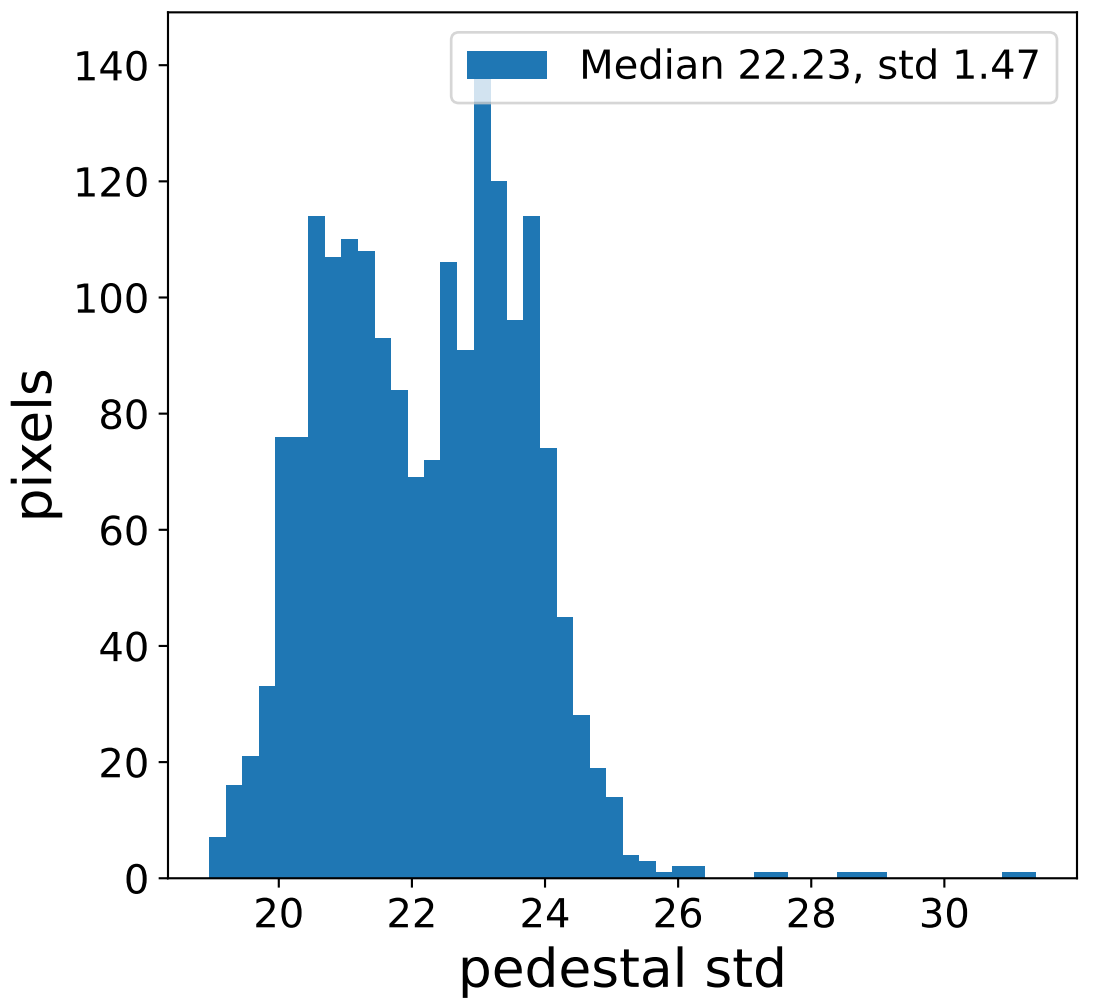

Run 15777

Run 15777

Run 15777 channel: HG

FF sample of 10000 events

pedestal sample of 10000 events

flat-fielded gain [ADC/pe]

Run 15777 channel: LG

FF sample of 10000 events

pedestal sample of 10000 events

flat-fielded gain [ADC/pe]