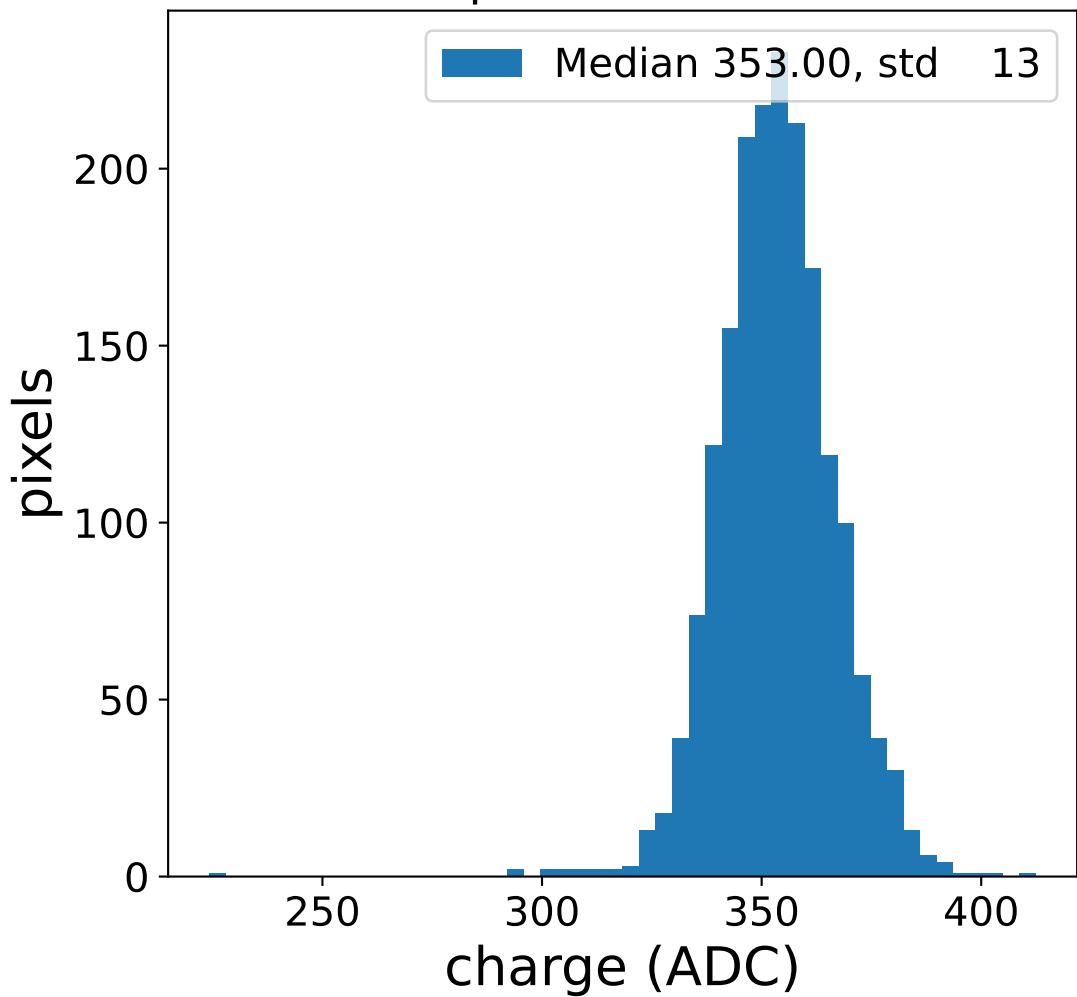

Run 15777

Run 15777

Run 15777 channel: HG

FF sample of 10000 events

pedestal sample of 10000 events

flat-fielded gain [ADC/pe]

Run 15777 channel: LG

FF sample of 10000 events

pedestal sample of 10000 events

flat-fielded gain [ADC/pe]