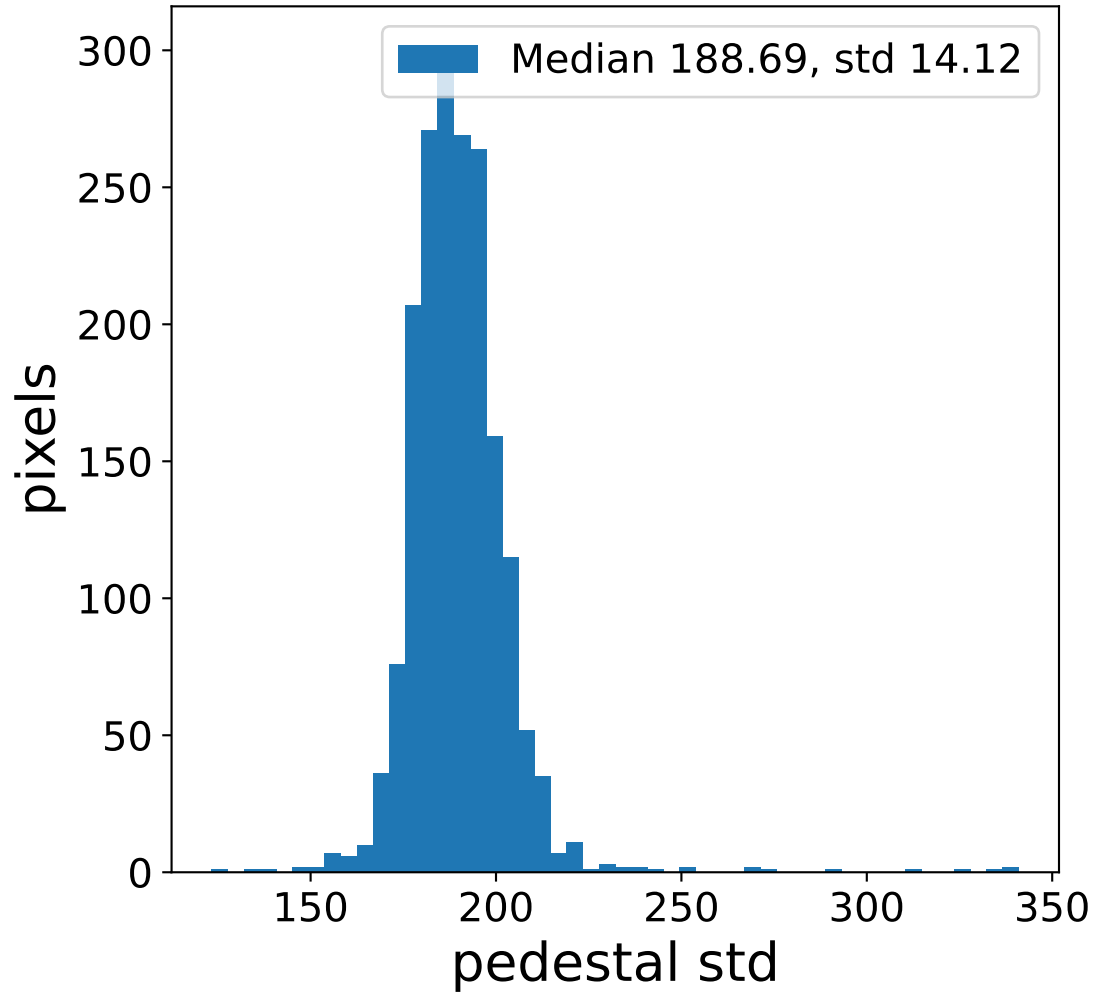

Run 15777

Run 15777

Run 15777 channel: HG

FF sample of 10000 events

pedestal sample of 10000 events

flat-fielded gain [ADC/pe]

Run 15777 channel: LG

FF sample of 10000 events

pedestal sample of 10000 events

flat-fielded gain [ADC/pe]