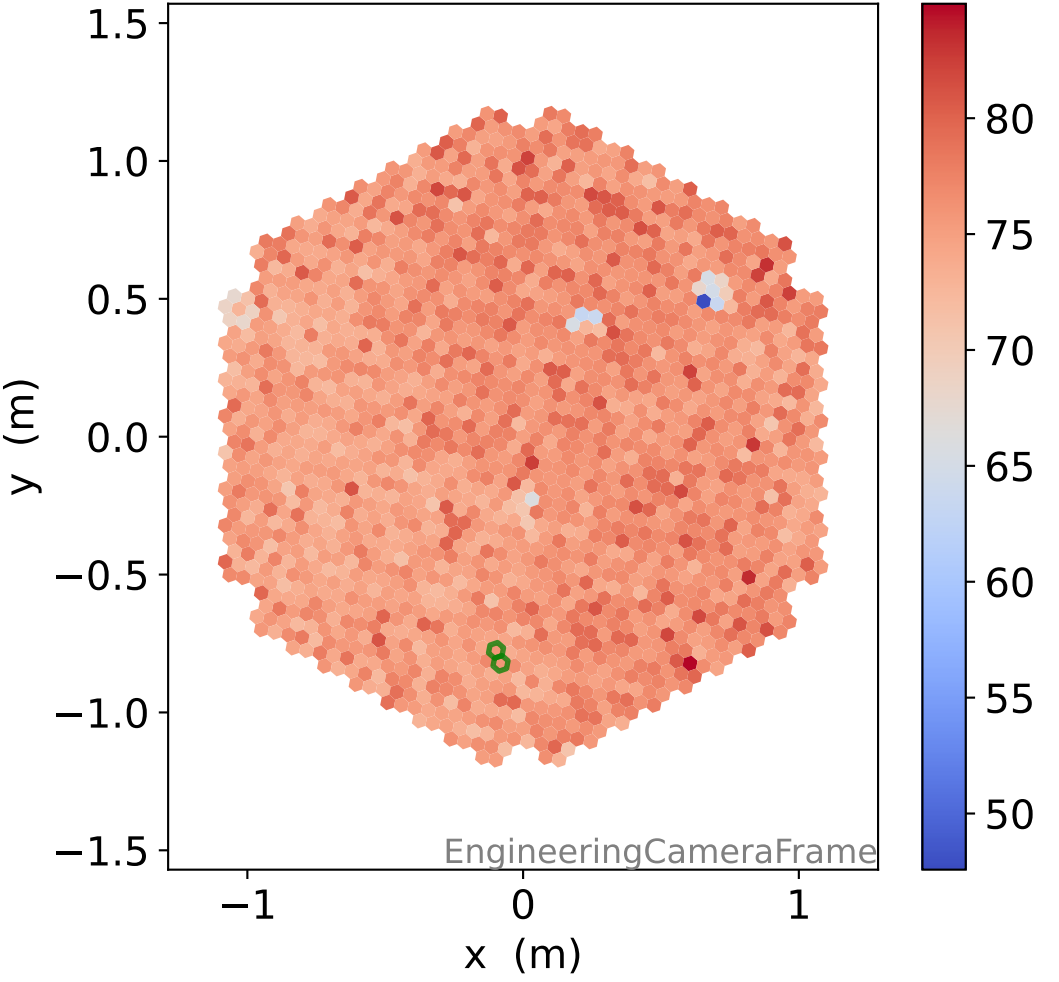

Run 15777

Run 15777

Run 15777 channel: HG

FF sample of 10000 events

pedestal sample of 10000 events

flat-fielded gain [ADC/pe]

Run 15777 channel: LG

FF sample of 10000 events

pedestal sample of 10000 events

flat-fielded gain [ADC/pe]