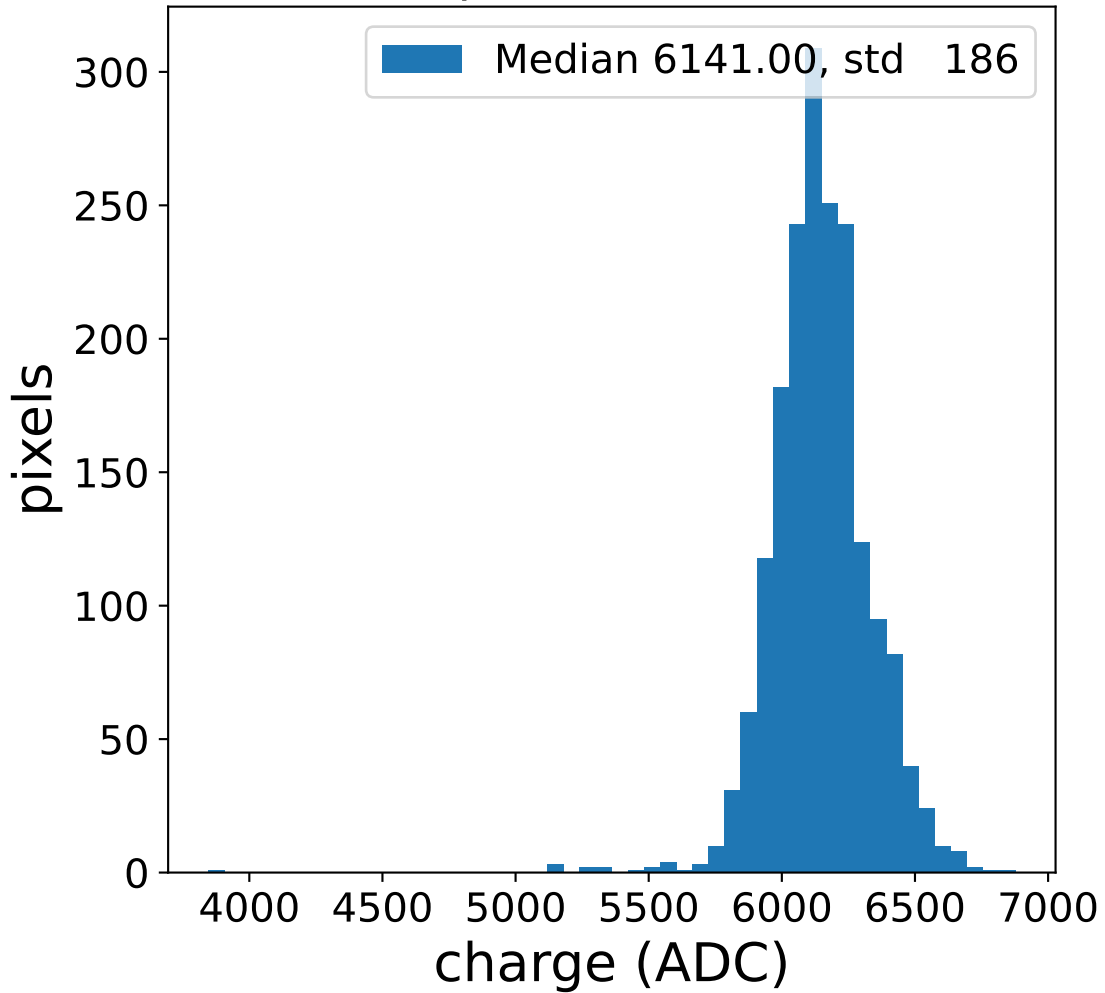

Run 15777

Run 15777

Run 15777 channel: HG

FF sample of 10000 events

pedestal sample of 10000 events

flat-fielded gain [ADC/pe]

Run 15777 channel: LG

FF sample of 10000 events

pedestal sample of 10000 events

flat-fielded gain [ADC/pe]