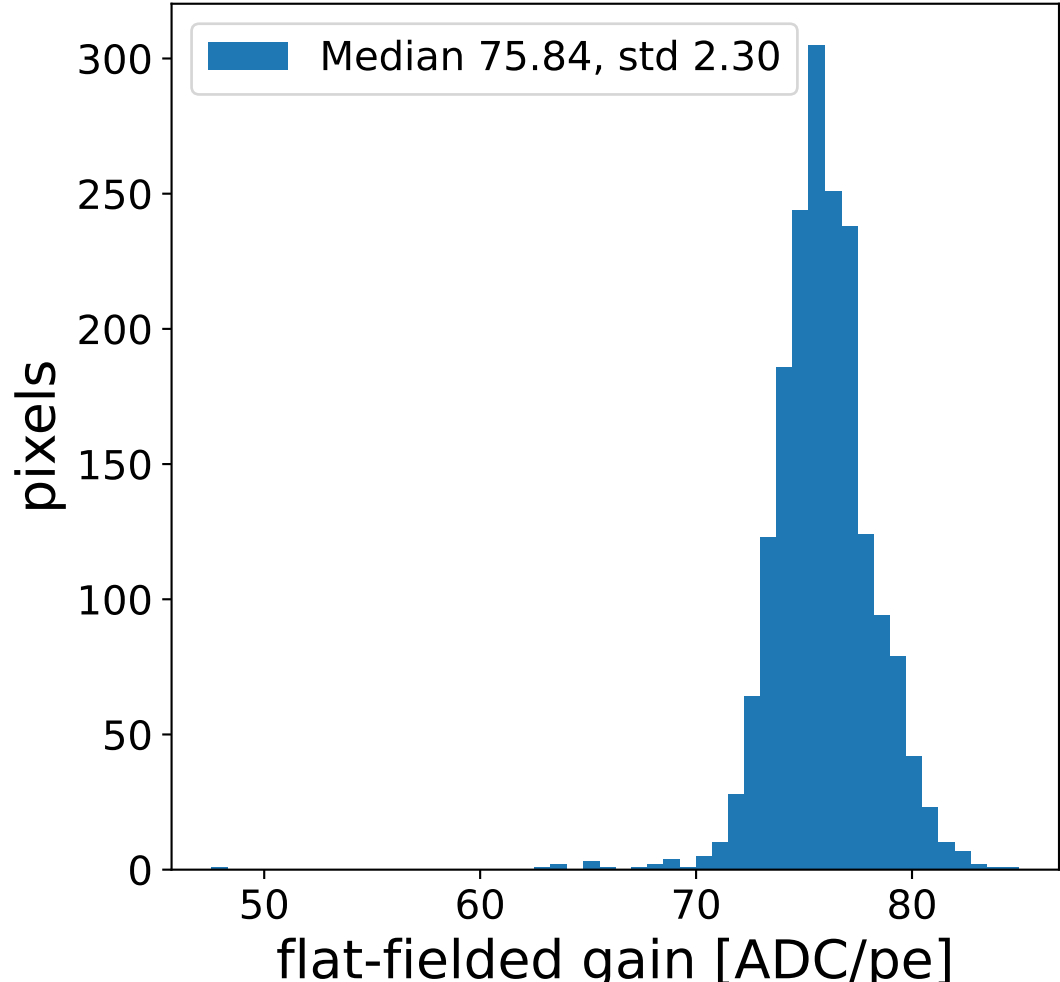

Run 15777

Run 15777

Run 15777 channel: HG

FF sample of 10000 events

pedestal sample of 10000 events

flat-fielded gain [ADC/pe]

Run 15777 channel: LG

FF sample of 10000 events

pedestal sample of 10000 events

flat-fielded gain [ADC/pe]