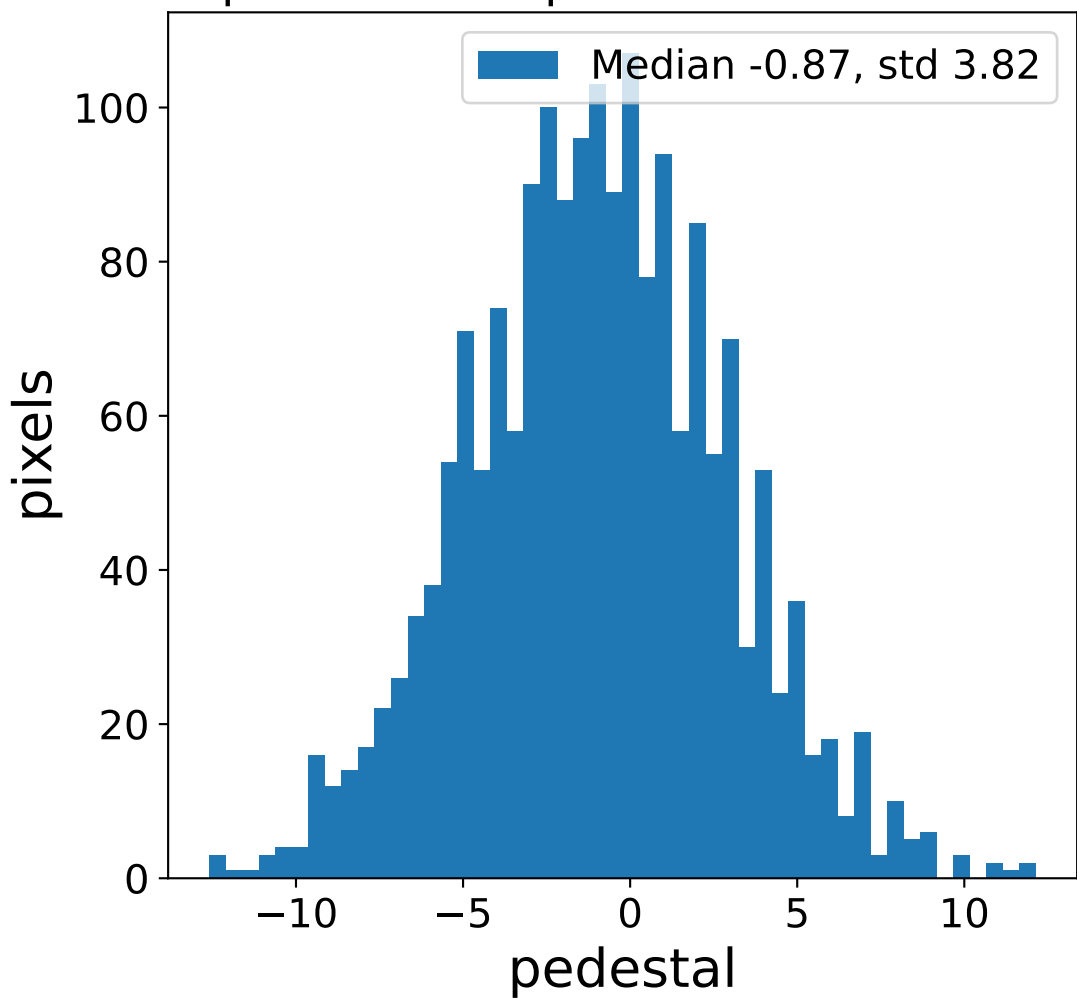

Run 15777

Run 15777

Run 15777 channel: HG

FF sample of 10000 events

pedestal sample of 10000 events

flat-fielded gain [ADC/pe]

Run 15777 channel: LG

FF sample of 10000 events

pedestal sample of 10000 events

flat-fielded gain [ADC/pe]