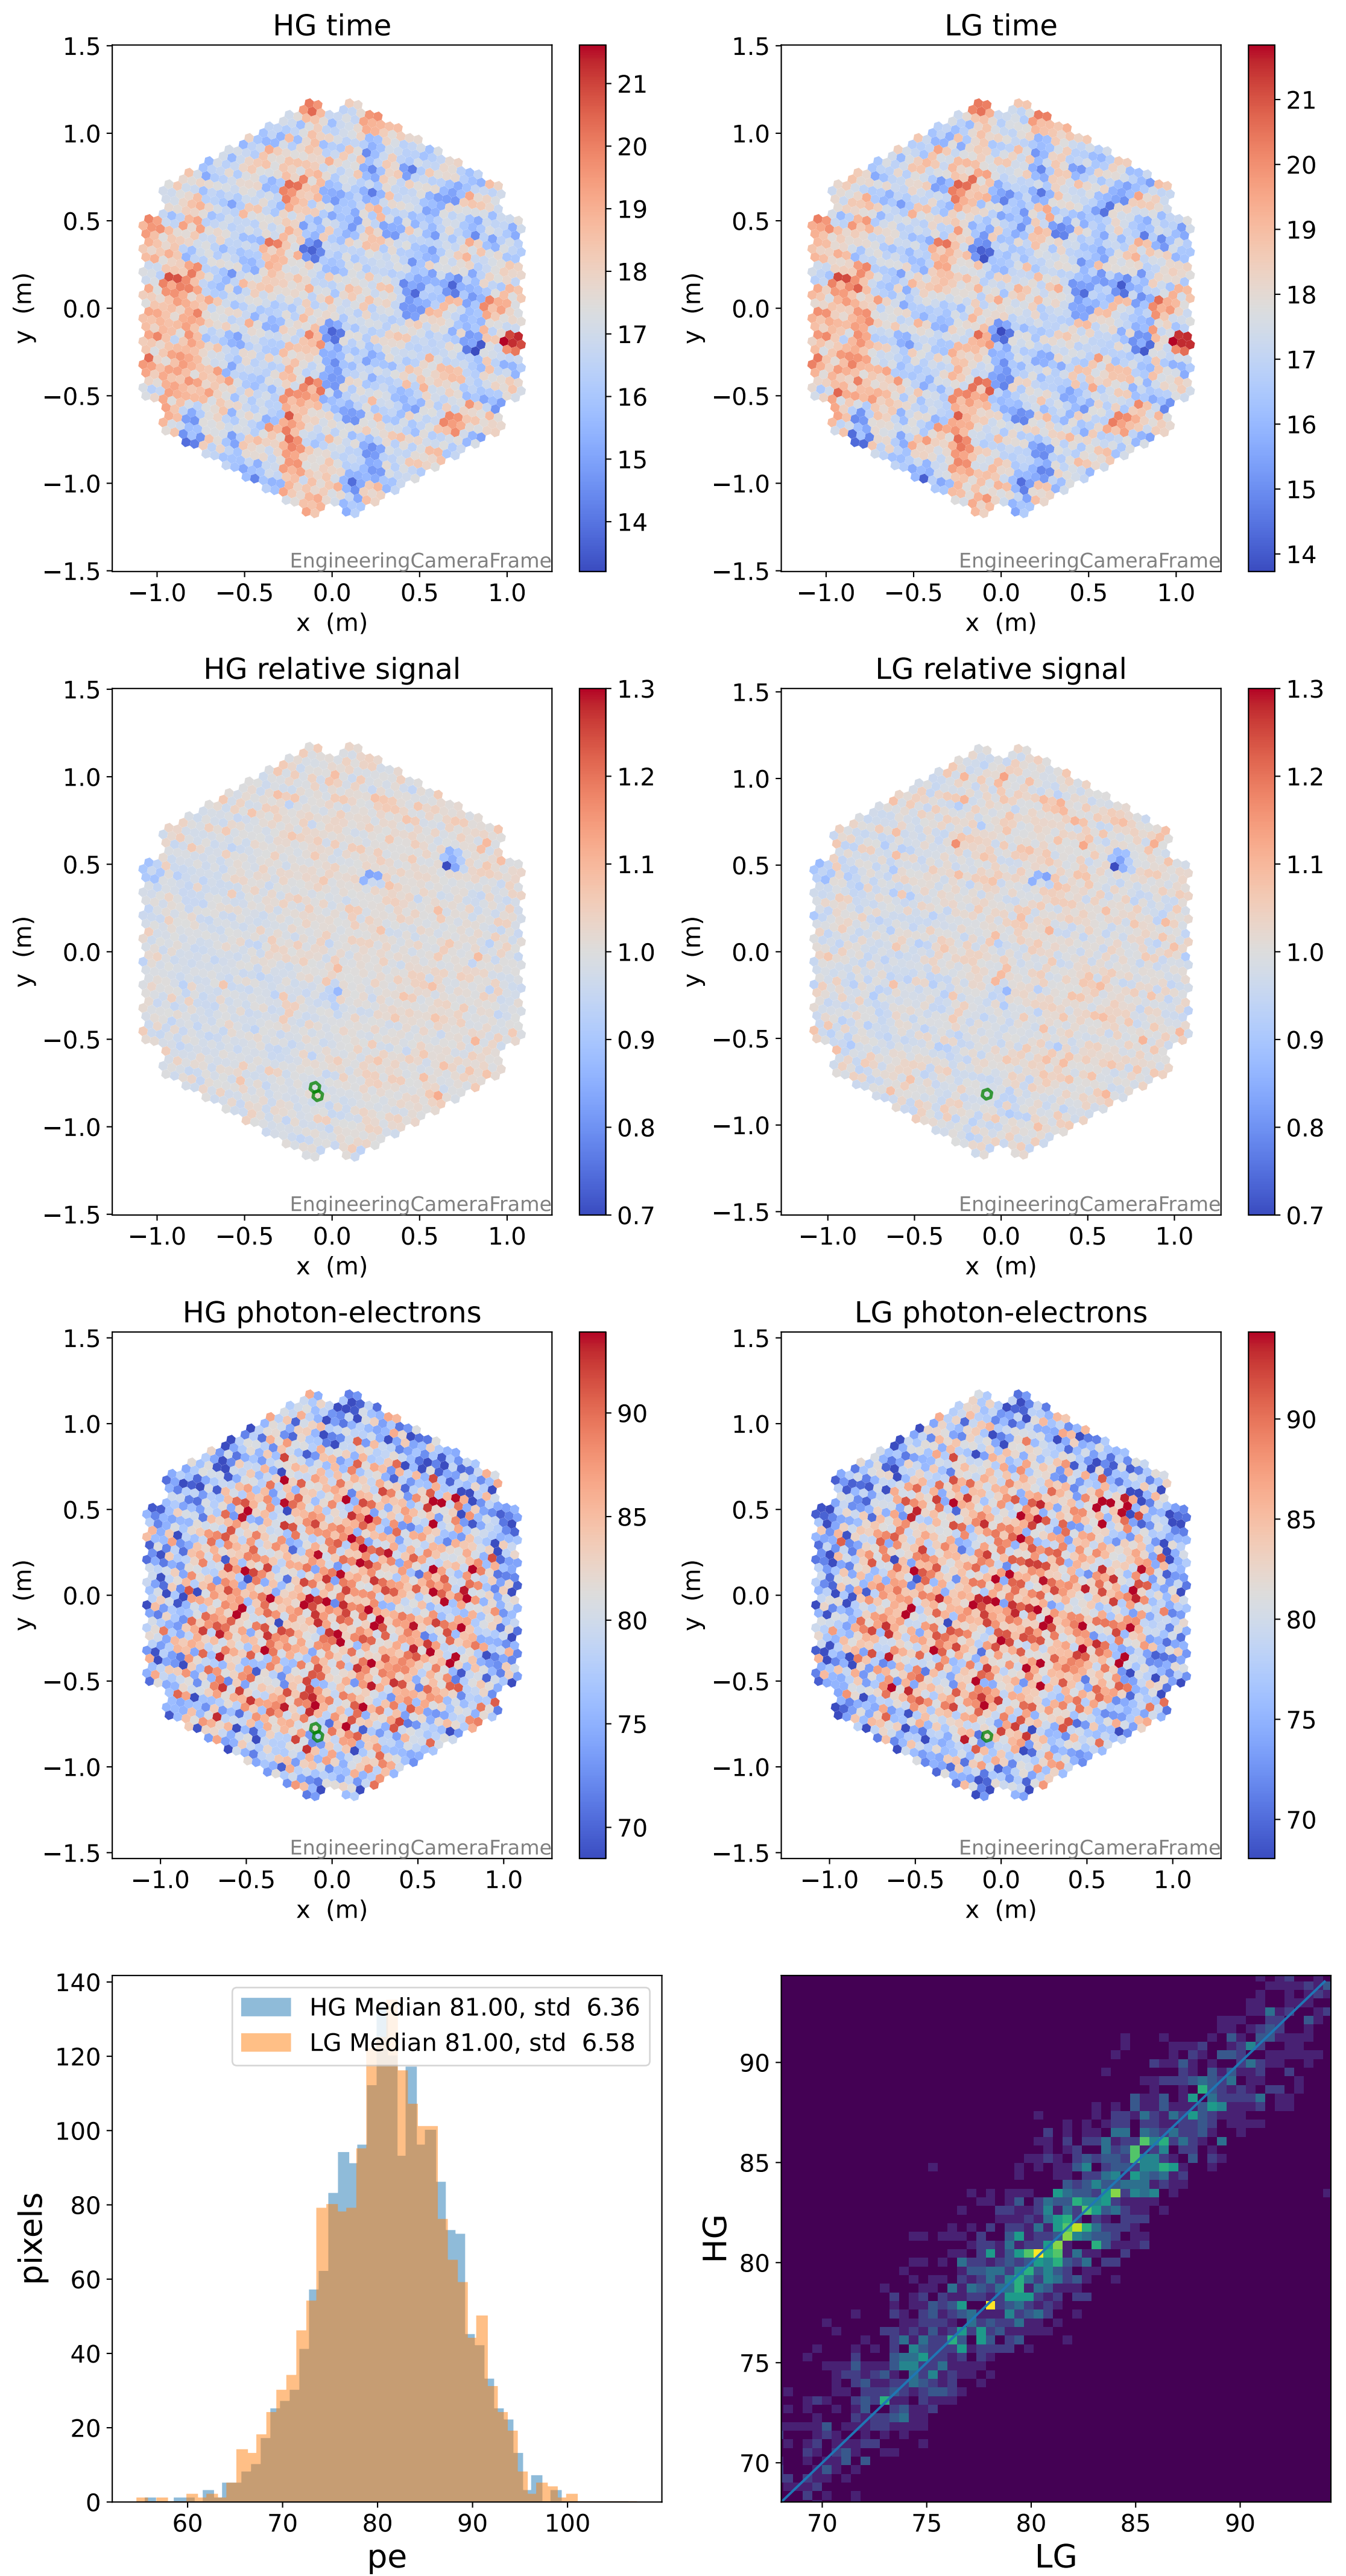

Run 15777

Run 15777

Run 15777 channel: HG

FF sample of 10000 events

pedestal sample of 10000 events

flat-fielded gain [ADC/pe]

Run 15777 channel: LG

FF sample of 10000 events

pedestal sample of 10000 events

flat-fielded gain [ADC/pe]