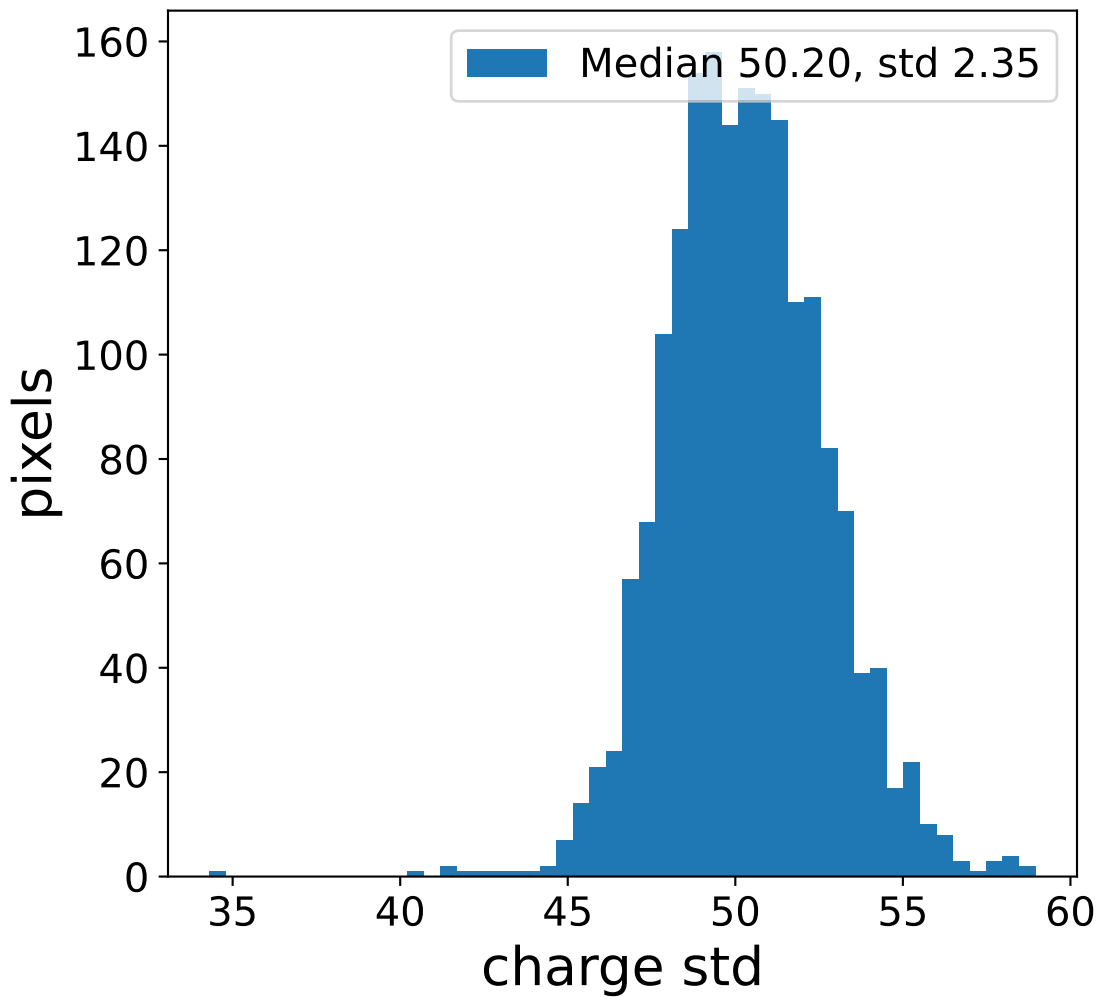

Run 15777

Run 15777

Run 15777 channel: HG

FF sample of 10000 events

pedestal sample of 10000 events

flat-fielded gain [ADC/pe]

Run 15777 channel: LG

FF sample of 10000 events

pedestal sample of 10000 events

flat-fielded gain [ADC/pe]