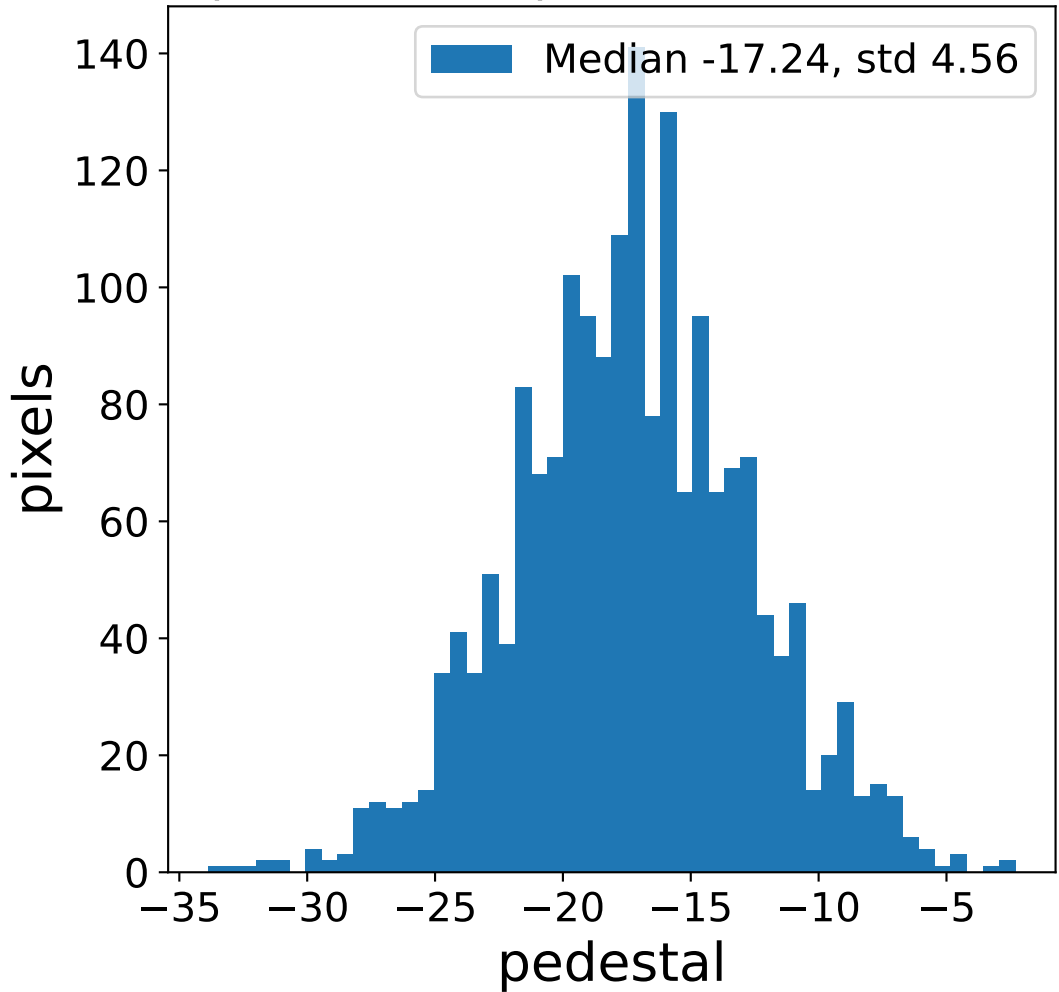

Run 15777

Run 15777

Run 15777 channel: HG

FF sample of 10000 events

pedestal sample of 10000 events

flat-fielded gain [ADC/pe]

Run 15777 channel: LG

FF sample of 10000 events

pedestal sample of 10000 events

flat-fielded gain [ADC/pe]