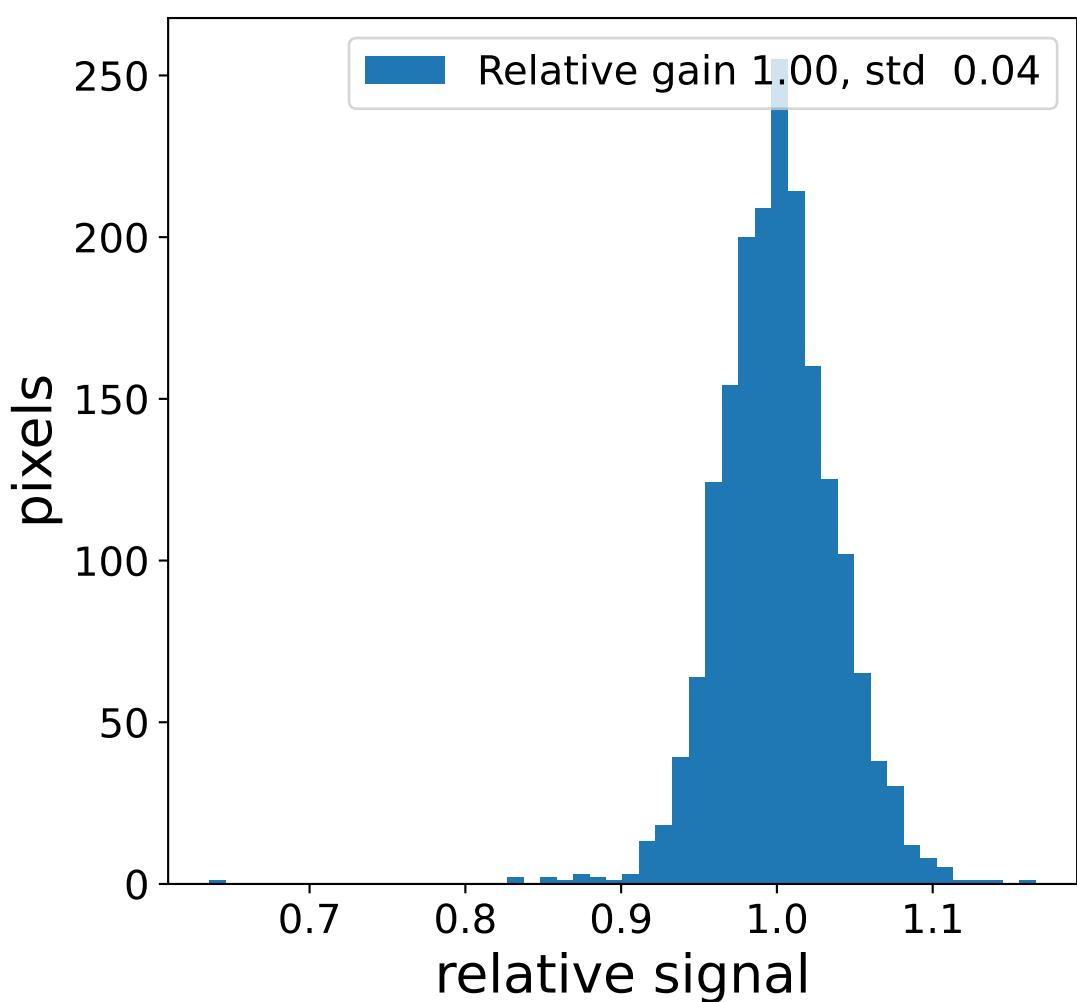

Run 15777

Run 15777

Run 15777 channel: HG

FF sample of 10000 events

pedestal sample of 10000 events

flat-fielded gain [ADC/pe]

Run 15777 channel: LG

FF sample of 10000 events

pedestal sample of 10000 events

flat-fielded gain [ADC/pe]