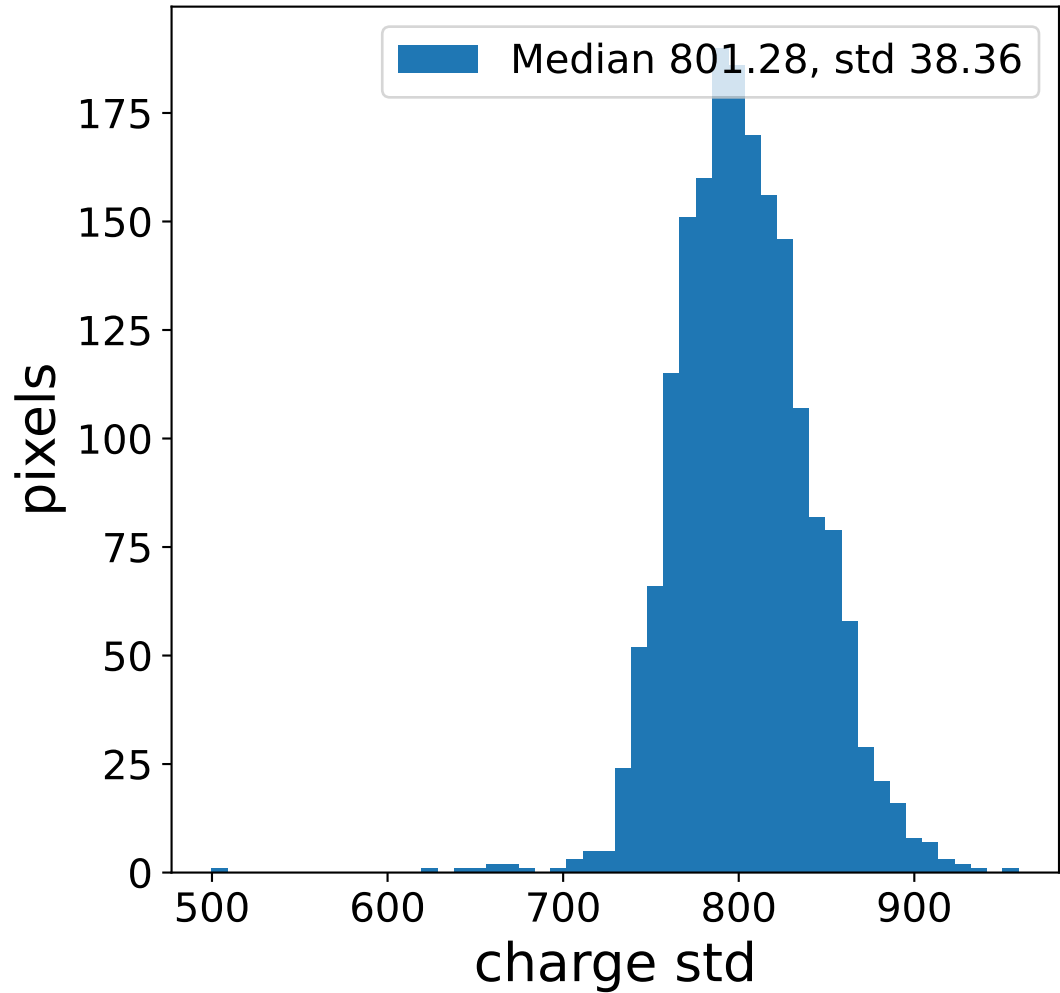

Run 15777

Run 15777

Run 15777 channel: HG

FF sample of 10000 events

pedestal sample of 10000 events

flat-fielded gain [ADC/pe]

Run 15777 channel: LG

FF sample of 10000 events

pedestal sample of 10000 events

flat-fielded gain [ADC/pe]