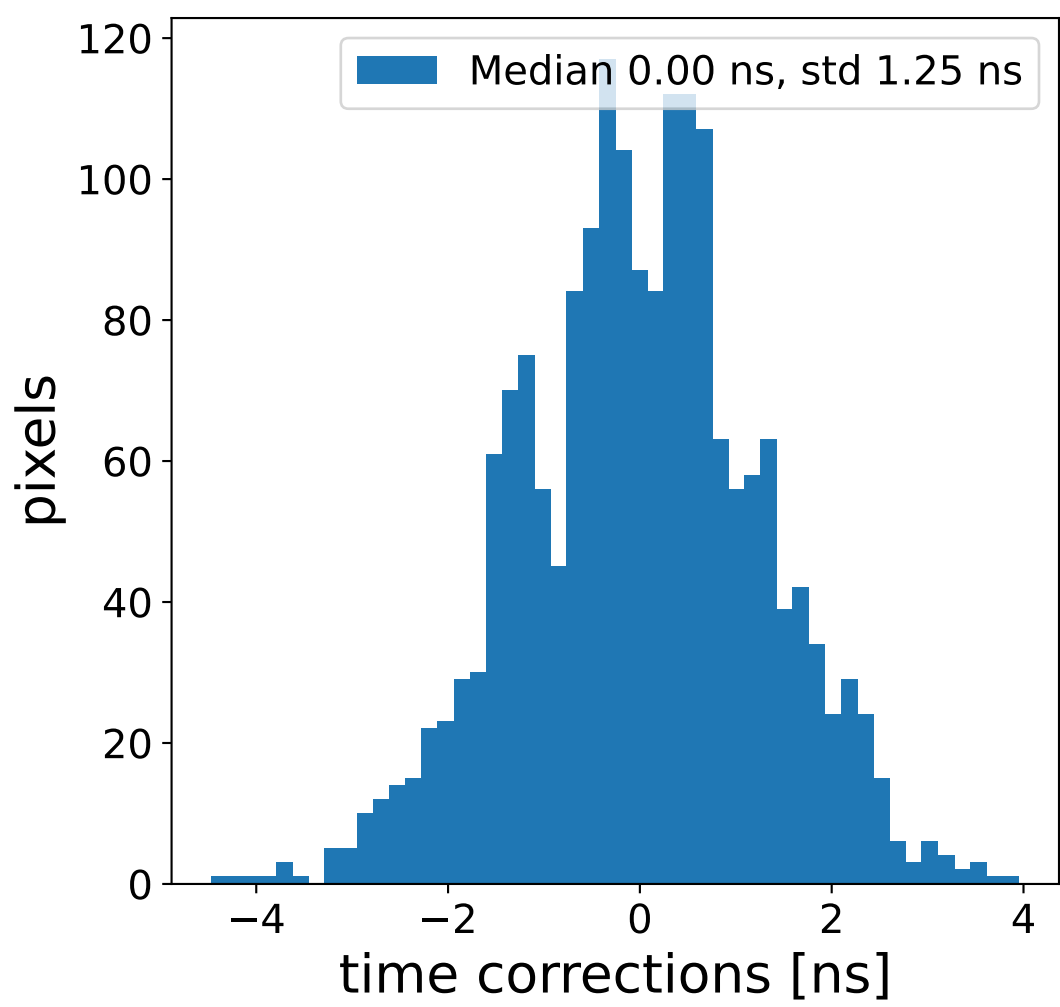

Run 15777

Run 15777

Run 15777 channel: HG

FF sample of 10000 events

pedestal sample of 10000 events

flat-fielded gain [ADC/pe]

Run 15777 channel: LG

FF sample of 10000 events

pedestal sample of 10000 events

flat-fielded gain [ADC/pe]