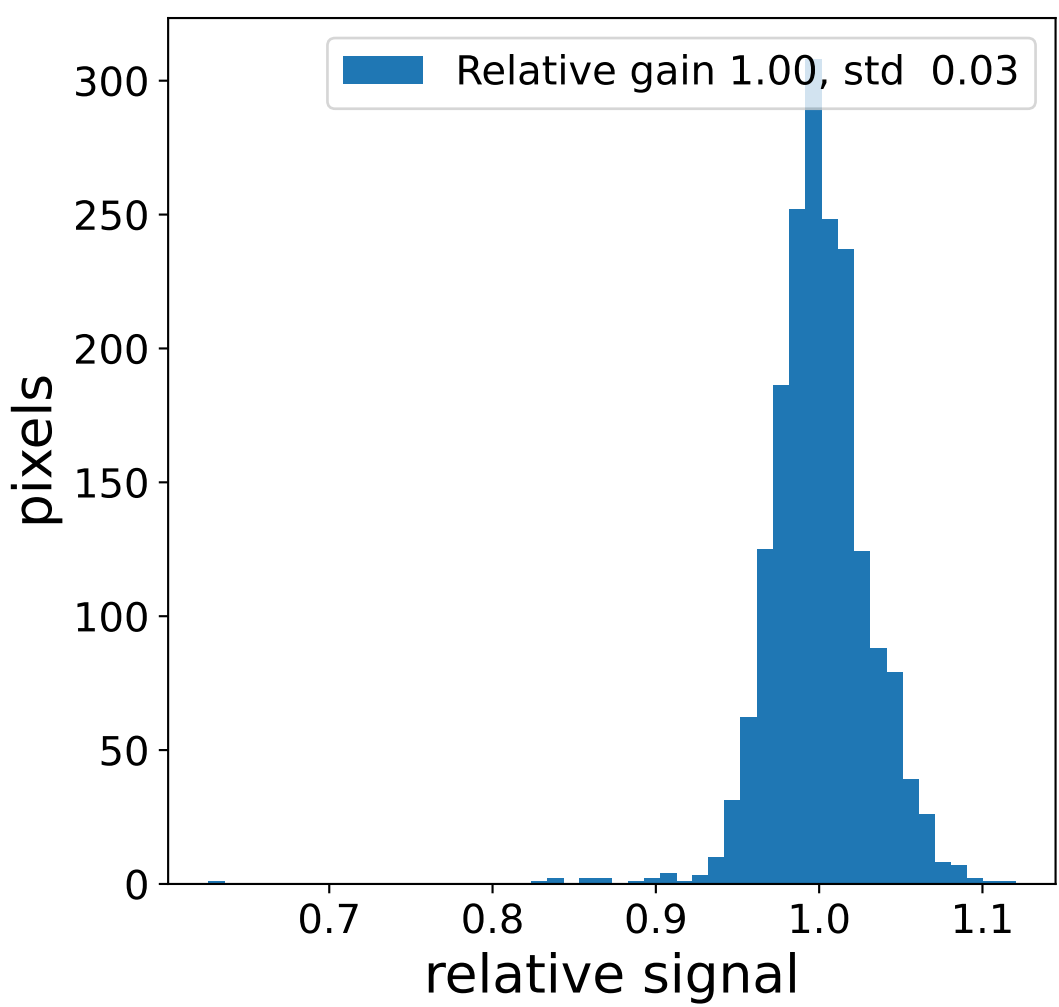

Run 15777

Run 15777

Run 15777 channel: HG

FF sample of 10000 events

pedestal sample of 10000 events

flat-fielded gain [ADC/pe]

Run 15777 channel: LG

FF sample of 10000 events

pedestal sample of 10000 events

flat-fielded gain [ADC/pe]