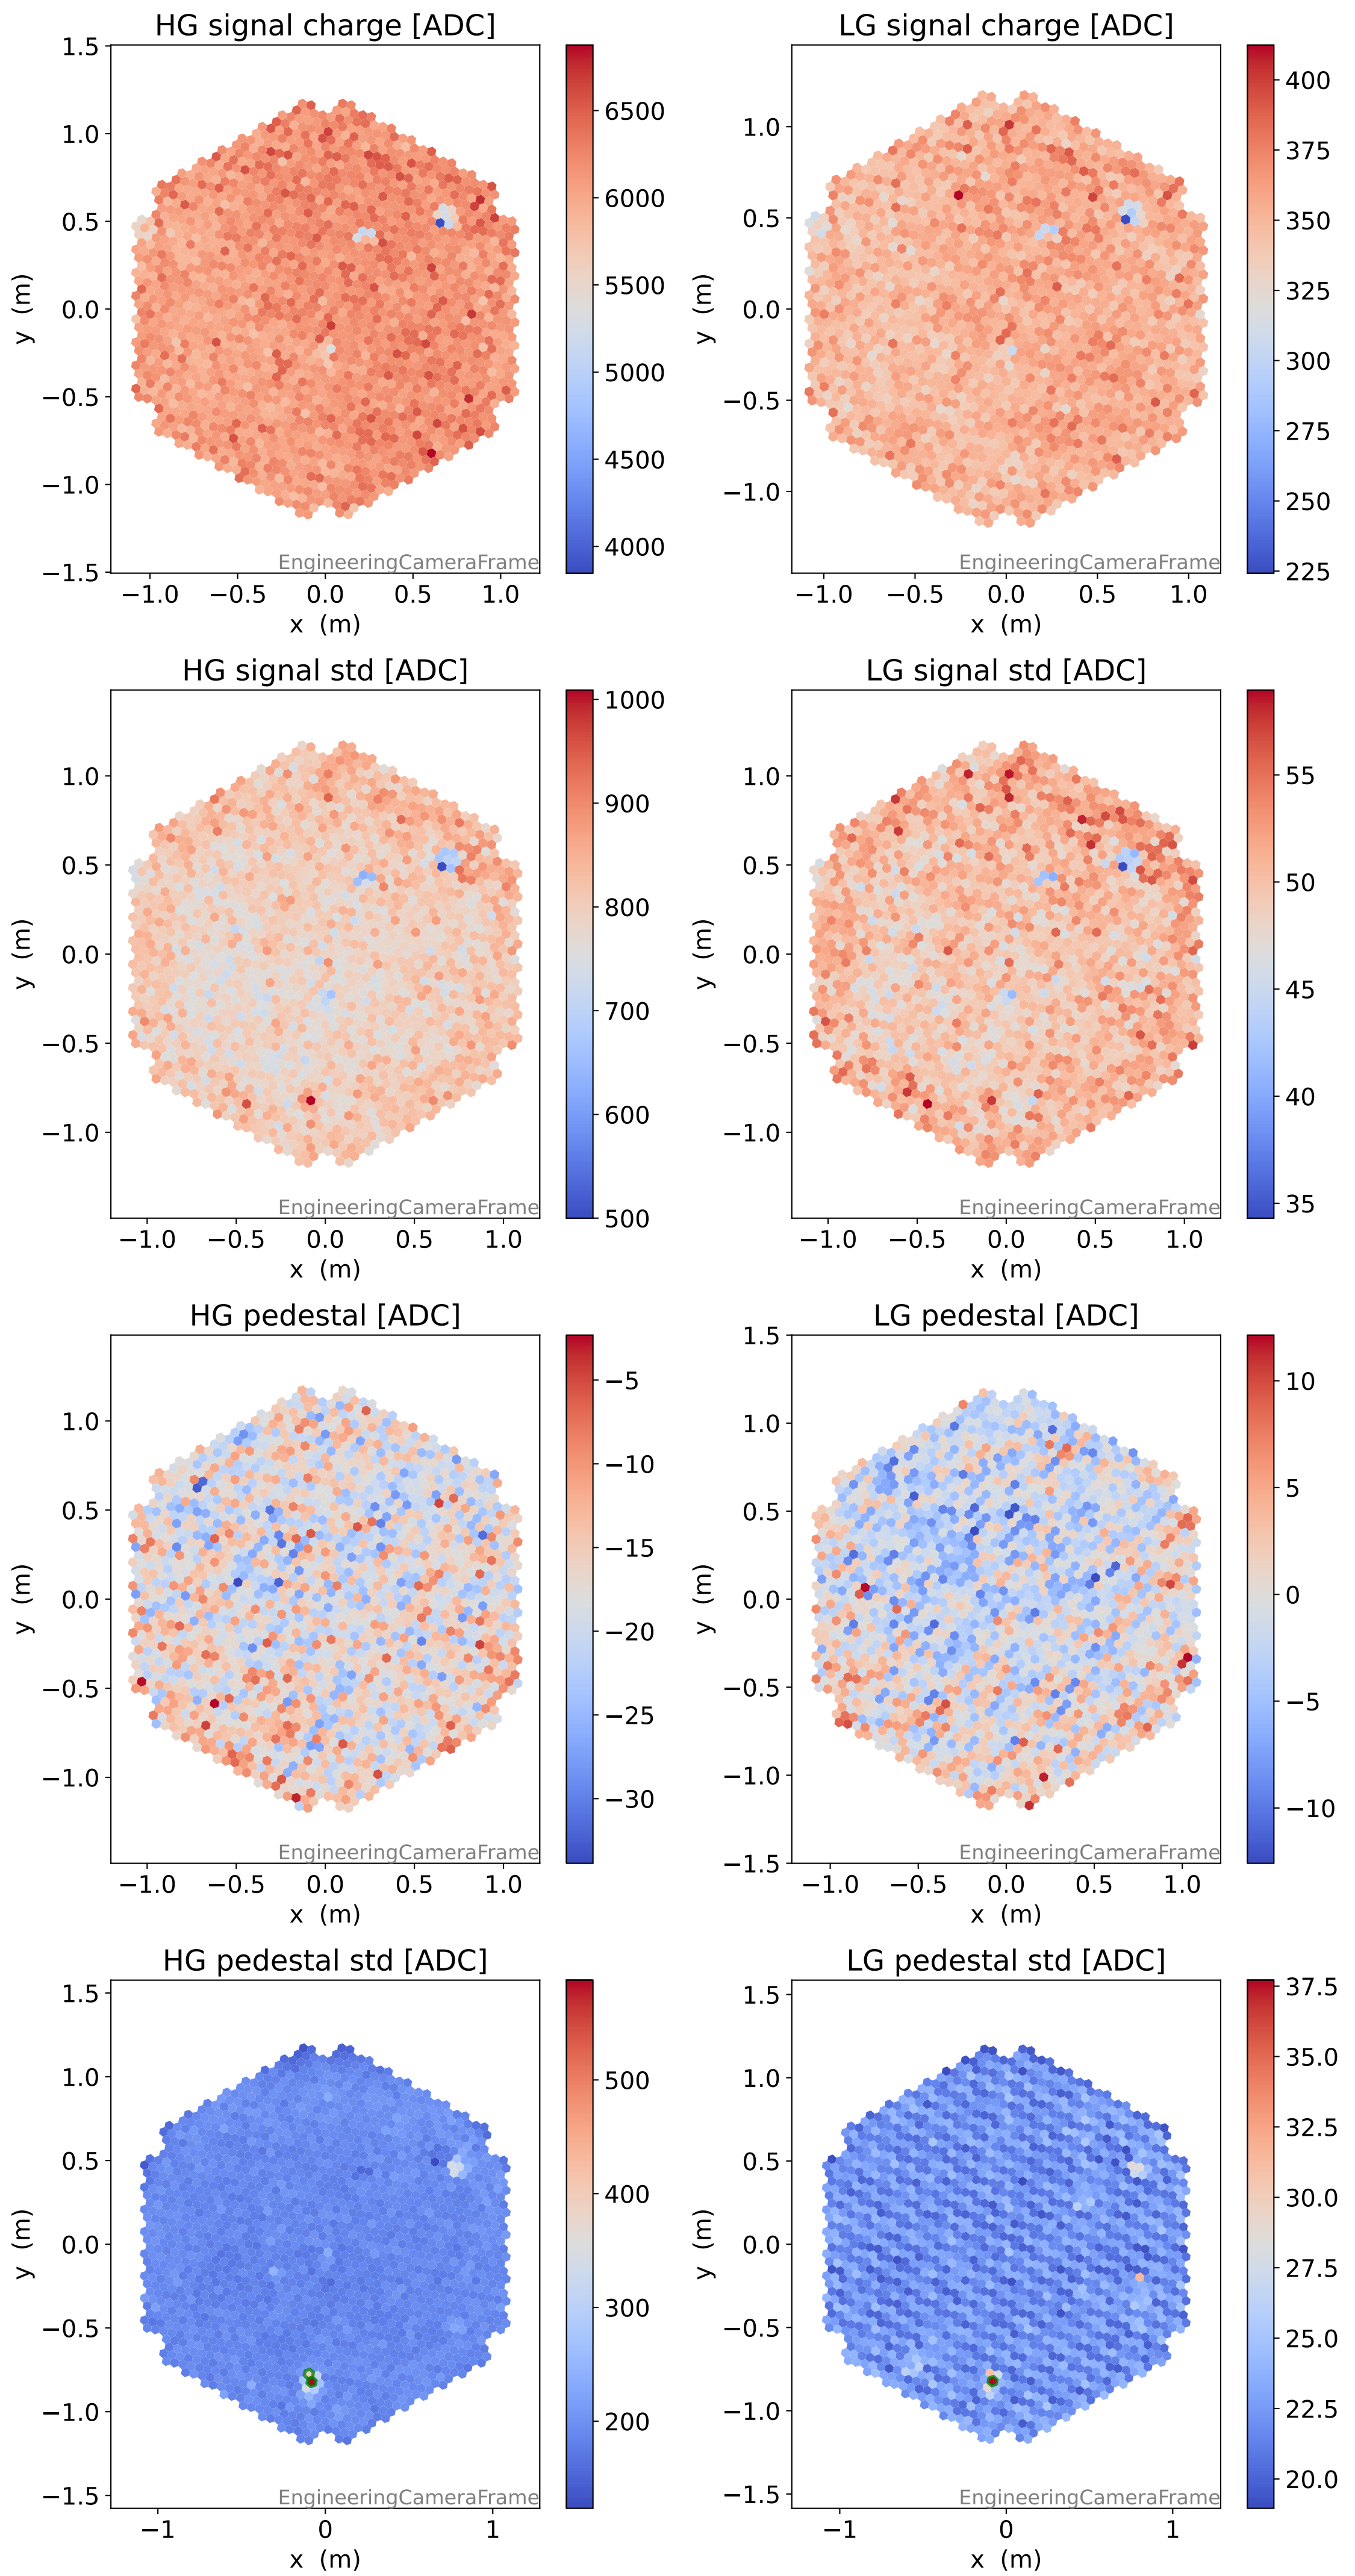

Run 15777

Run 15777

Run 15777 channel: HG

FF sample of 10000 events

pedestal sample of 10000 events

flat-fielded gain [ADC/pe]

Run 15777 channel: LG

FF sample of 10000 events

pedestal sample of 10000 events

flat-fielded gain [ADC/pe]