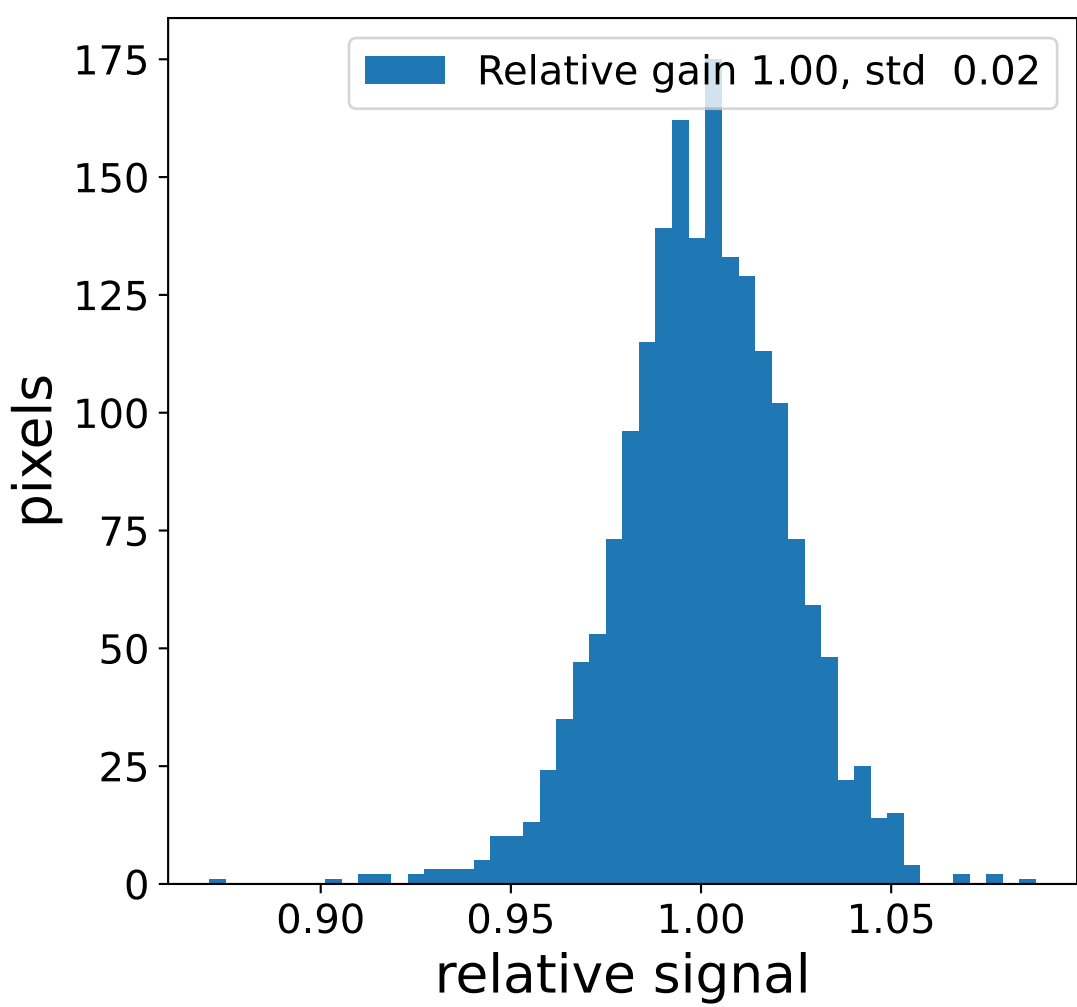

Run 17059, Cat-A calibration

Run 17059

Run 17059 channel: HG

FF sample of 10000 events

pedestal sample of 10000 events

flat-fielded gain [ADC/pe]

Run 17059 channel: LG

FF sample of 10000 events

pedestal sample of 10000 events

flat-fielded gain [ADC/pe]