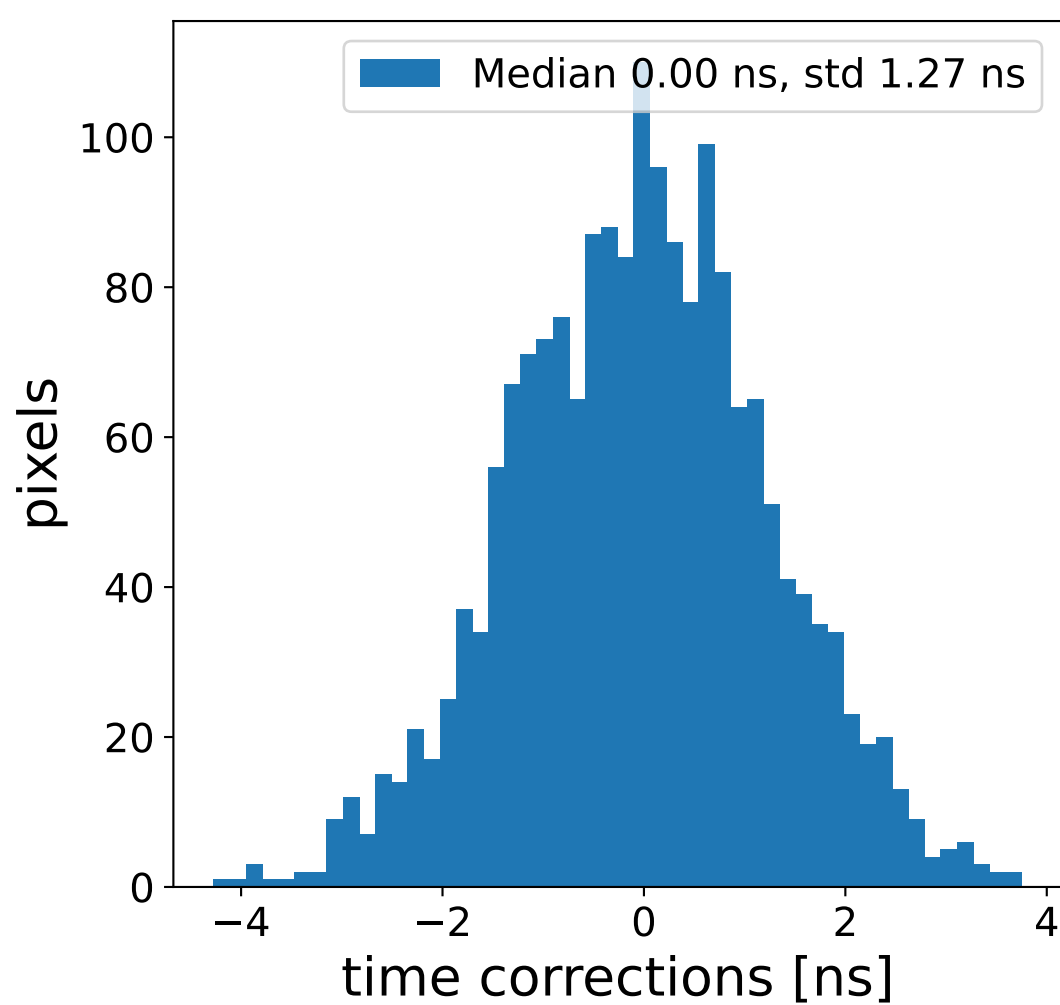

Run 17059, Cat-A calibration

Run 17059

Run 17059 channel: HG

FF sample of 10000 events

pedestal sample of 10000 events

flat-fielded gain [ADC/pe]

Run 17059 channel: LG

FF sample of 10000 events

pedestal sample of 10000 events

flat-fielded gain [ADC/pe]