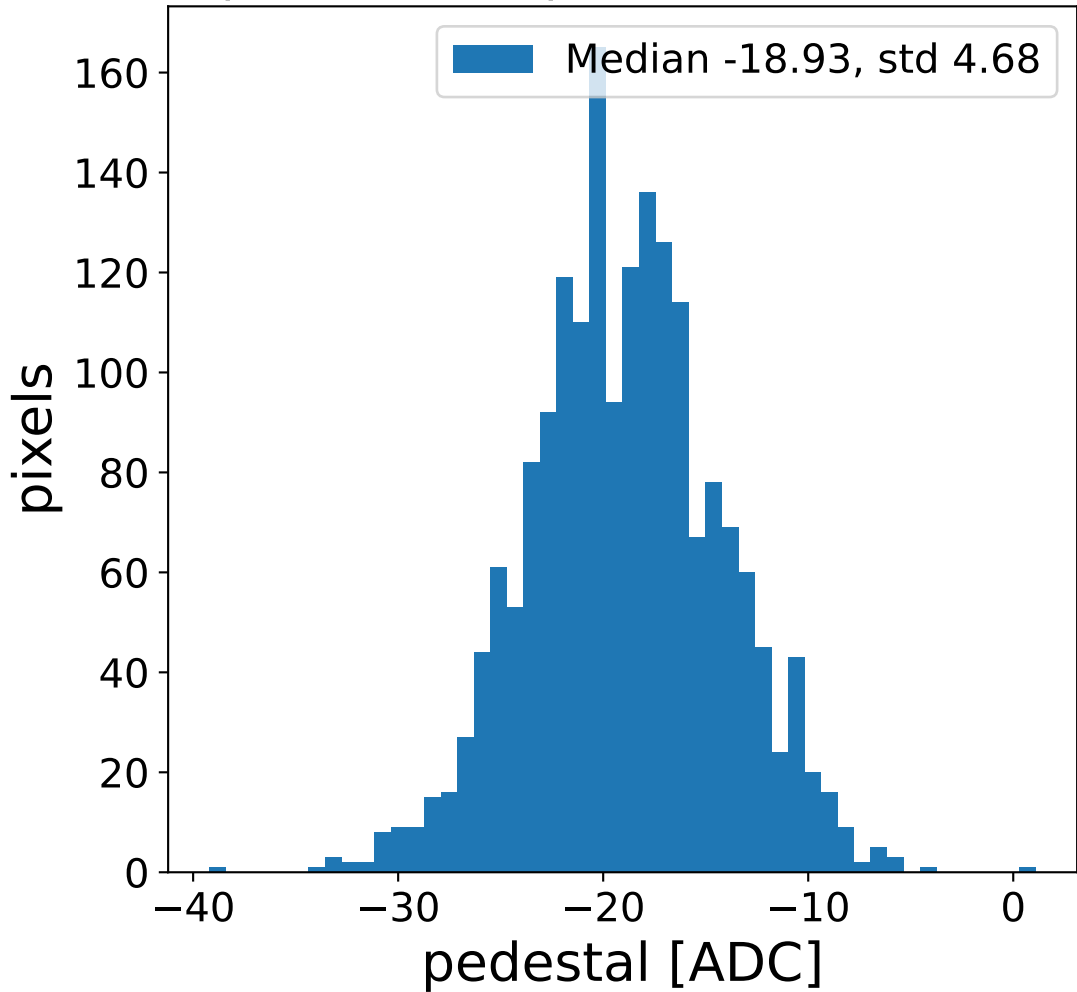

Run 17059, Cat-A calibration

Run 17059

Run 17059 channel: HG

FF sample of 10000 events

pedestal sample of 10000 events

flat-fielded gain [ADC/pe]

Run 17059 channel: LG

FF sample of 10000 events

pedestal sample of 10000 events

flat-fielded gain [ADC/pe]