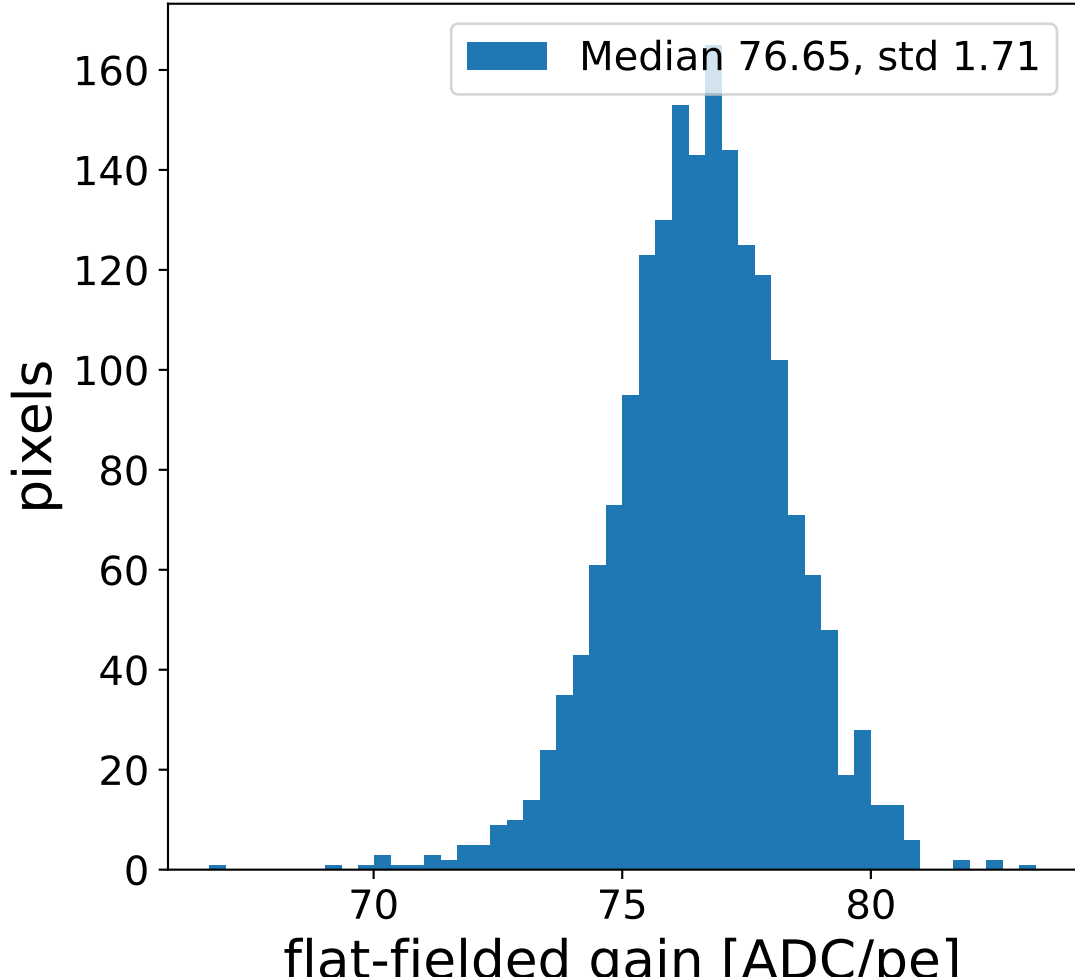

Run 17059, Cat-A calibration

Run 17059

Run 17059 channel: HG

FF sample of 10000 events

pedestal sample of 10000 events

flat-fielded gain [ADC/pe]

Run 17059 channel: LG

FF sample of 10000 events

pedestal sample of 10000 events

flat-fielded gain [ADC/pe]