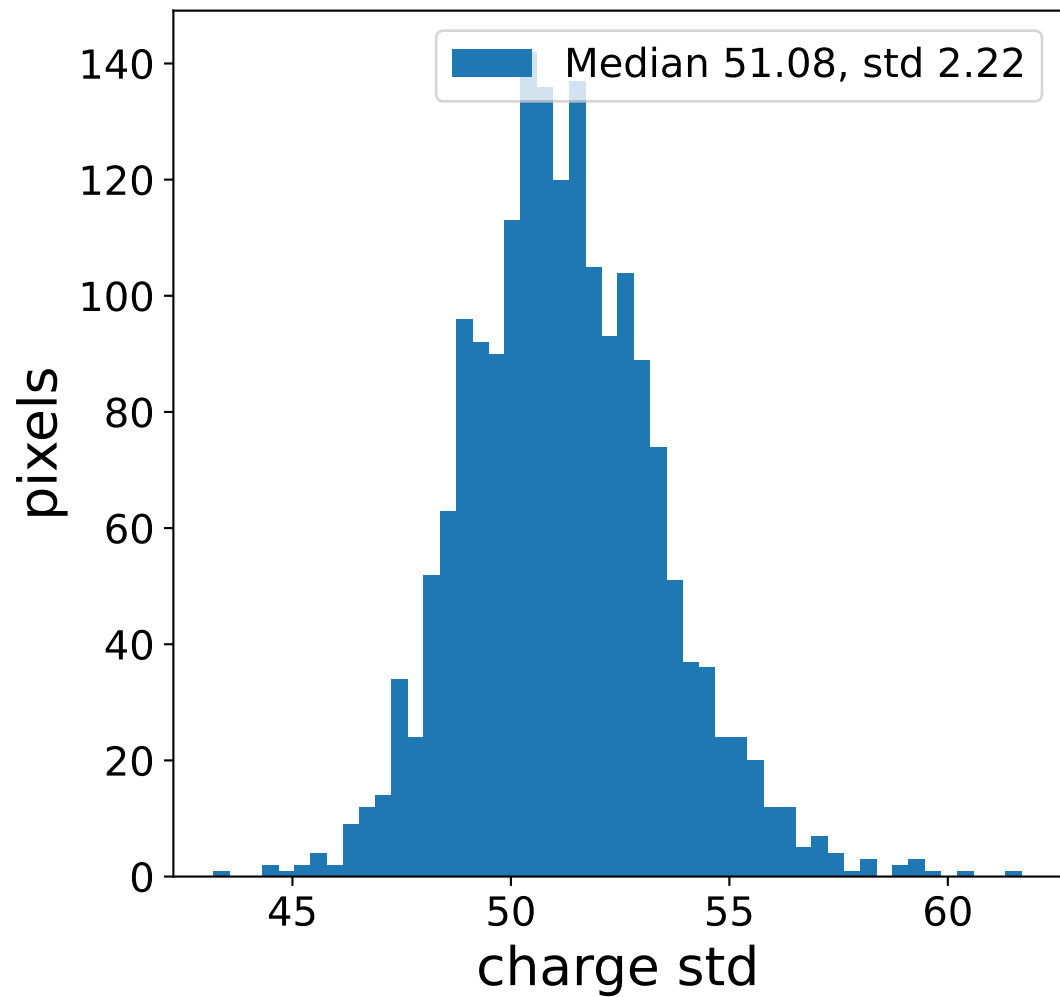

Run 17059, Cat-A calibration

Run 17059

Run 17059 channel: HG

FF sample of 10000 events

pedestal sample of 10000 events

flat-fielded gain [ADC/pe]

Run 17059 channel: LG

FF sample of 10000 events

pedestal sample of 10000 events

flat-fielded gain [ADC/pe]