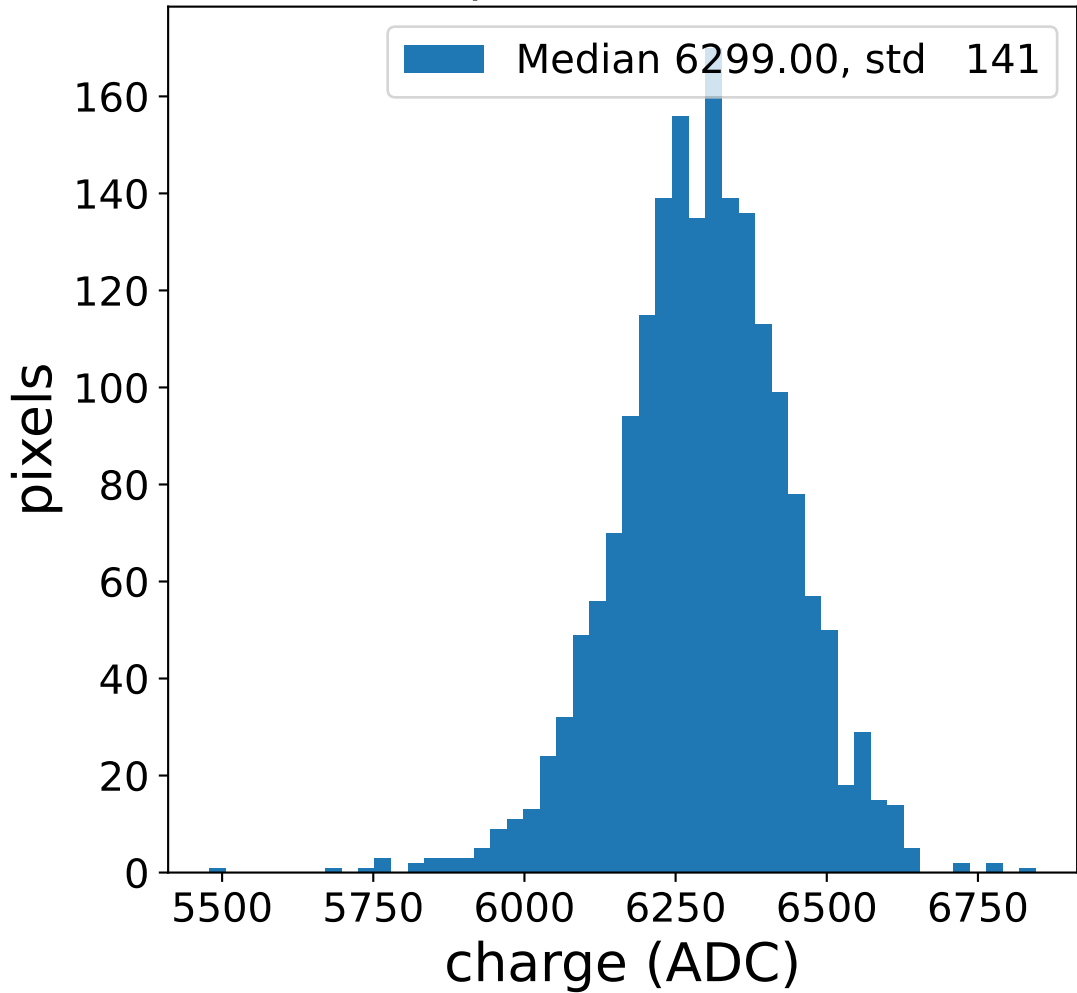

Run 17059, Cat-A calibration

Run 17059

Run 17059 channel: HG

FF sample of 10000 events

pedestal sample of 10000 events

flat-fielded gain [ADC/pe]

Run 17059 channel: LG

FF sample of 10000 events

pedestal sample of 10000 events

flat-fielded gain [ADC/pe]