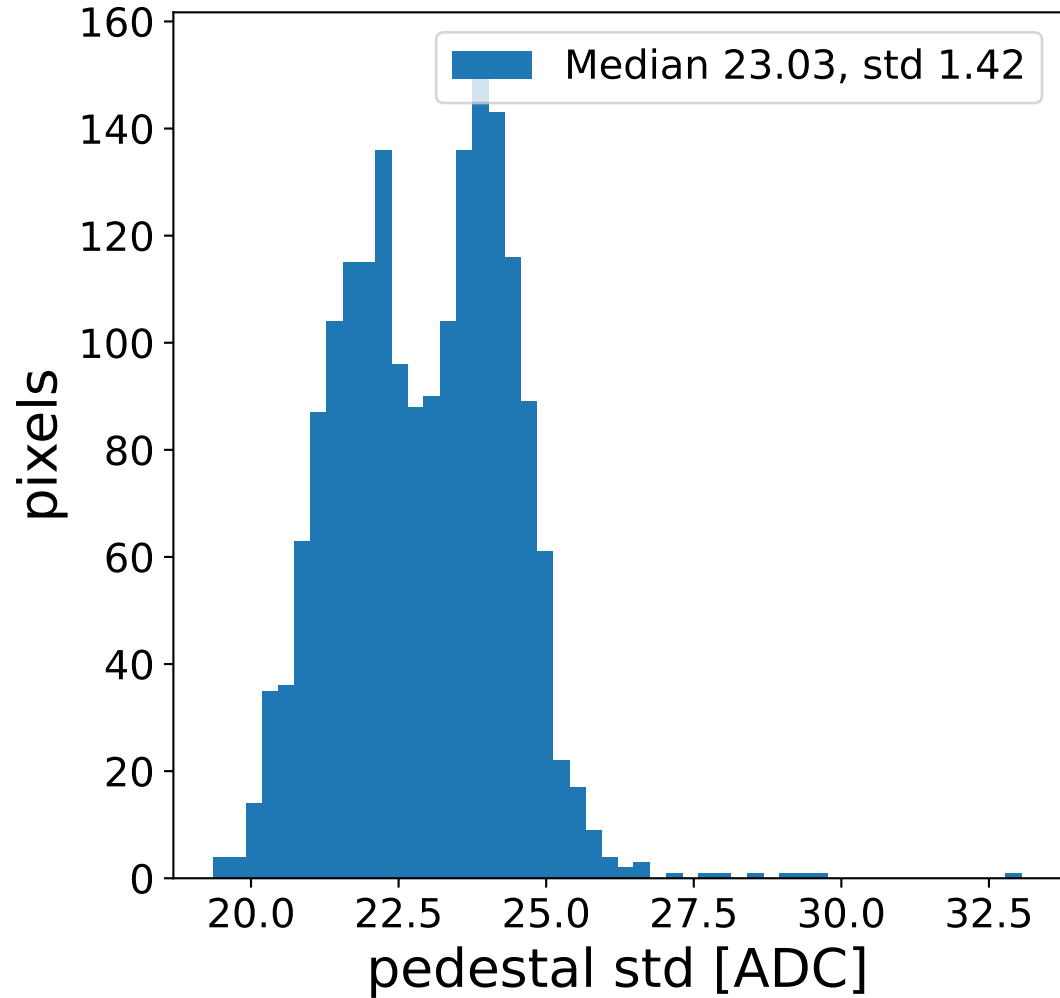

Run 17059, Cat-A calibration

Run 17059

Run 17059 channel: HG

FF sample of 10000 events

pedestal sample of 10000 events

flat-fielded gain [ADC/pe]

Run 17059 channel: LG

FF sample of 10000 events

pedestal sample of 10000 events

flat-fielded gain [ADC/pe]