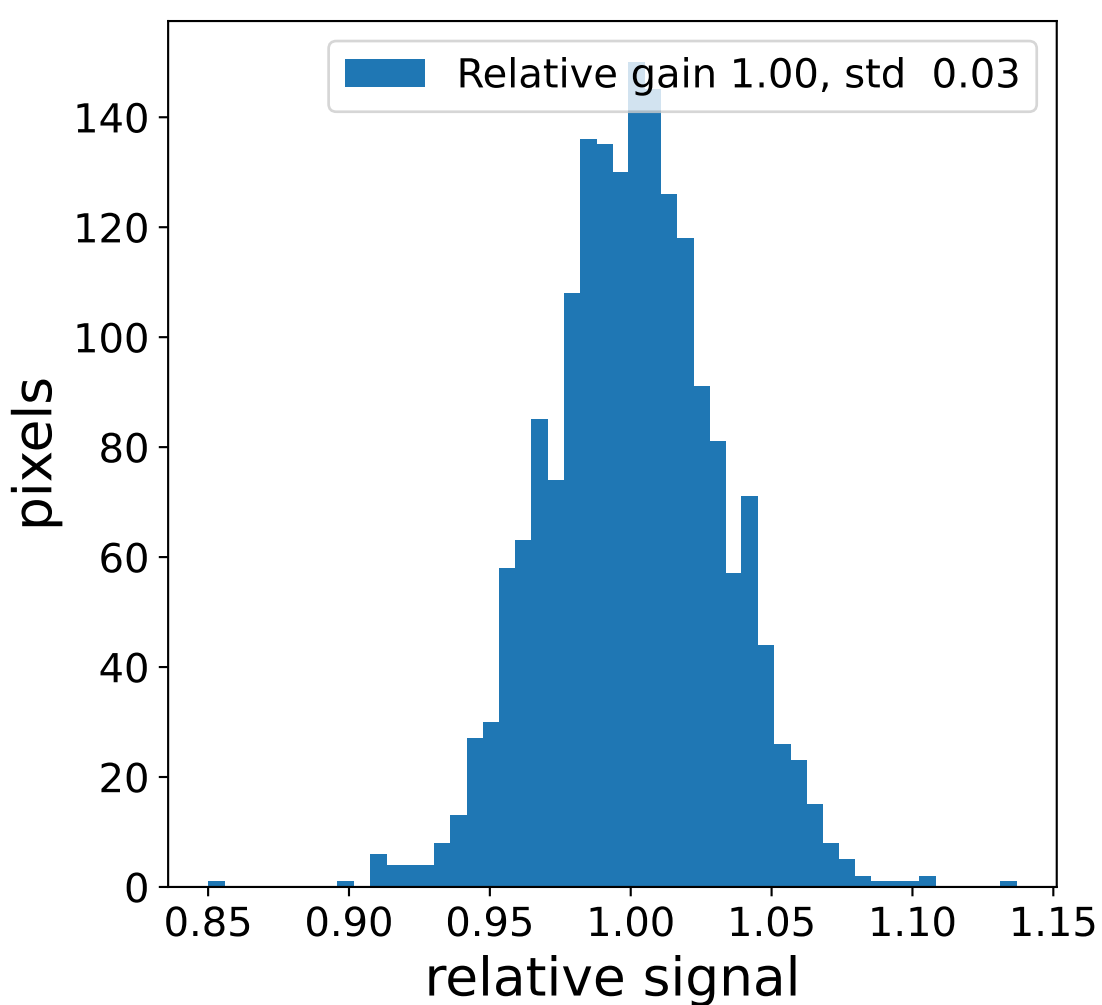

Run 17059, Cat-A calibration

Run 17059

Run 17059 channel: HG

FF sample of 10000 events

pedestal sample of 10000 events

flat-fielded gain [ADC/pe]

Run 17059 channel: LG

FF sample of 10000 events

pedestal sample of 10000 events

flat-fielded gain [ADC/pe]