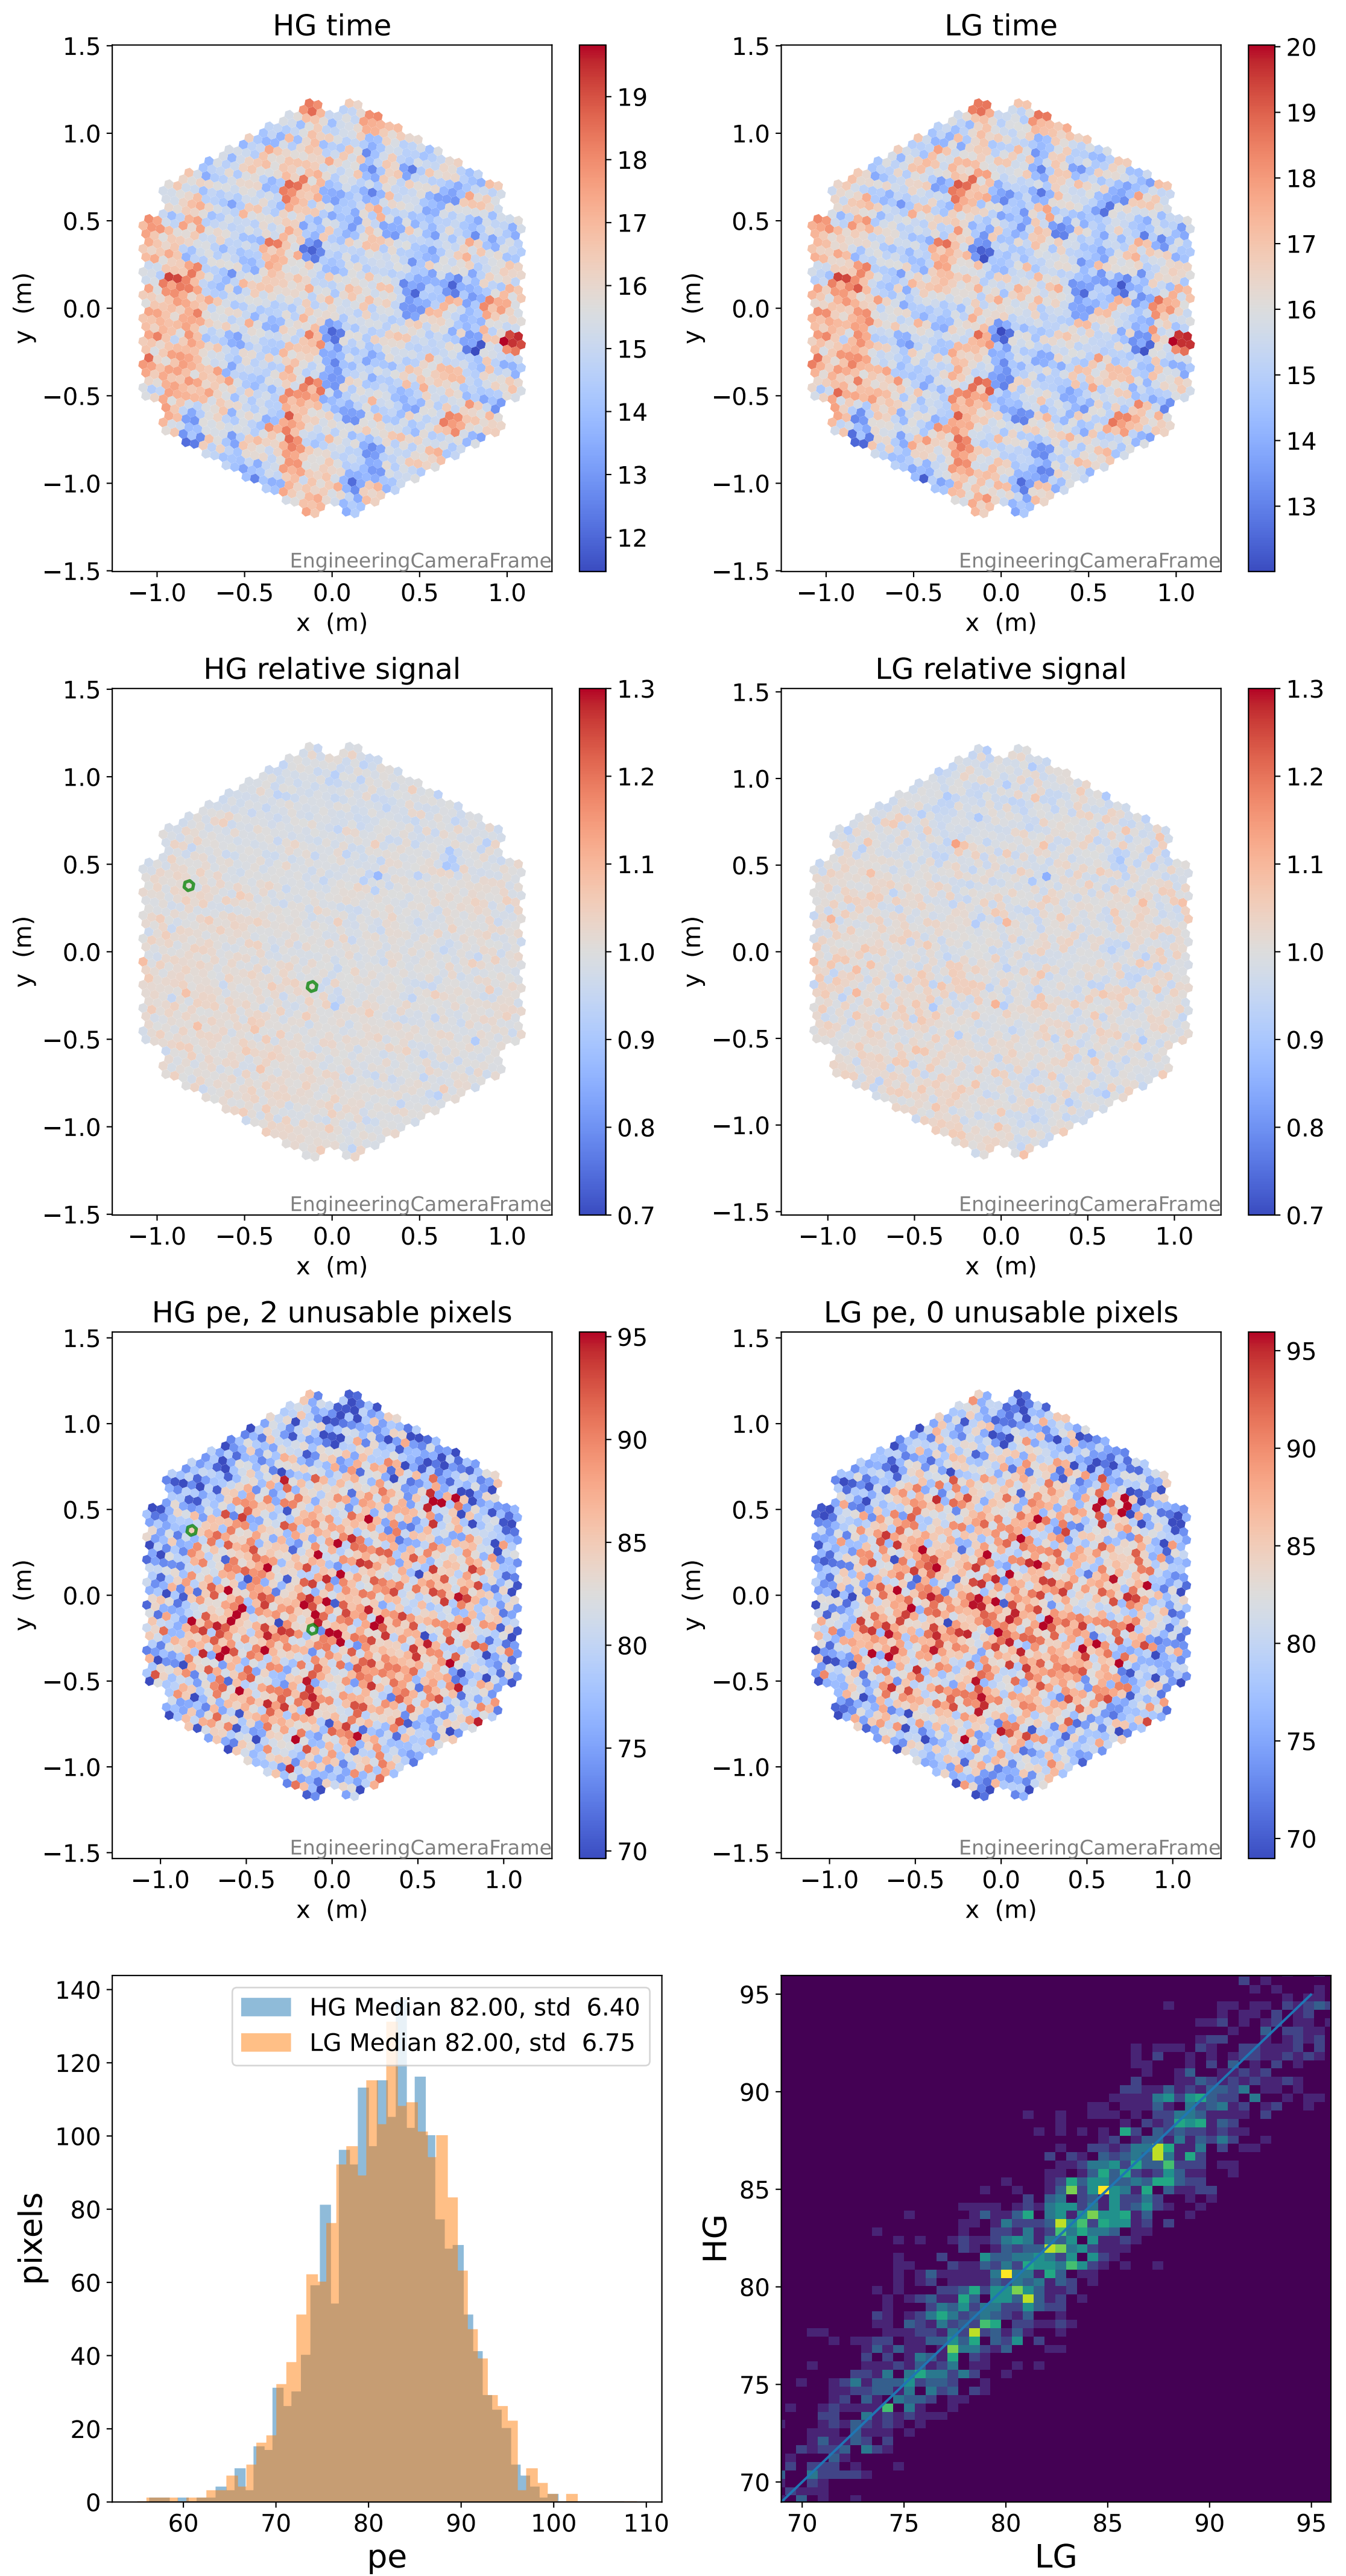

Run 17059, Cat-A calibration

Run 17059

Run 17059 channel: HG

FF sample of 10000 events

pedestal sample of 10000 events

flat-fielded gain [ADC/pe]

Run 17059 channel: LG

FF sample of 10000 events

pedestal sample of 10000 events

flat-fielded gain [ADC/pe]