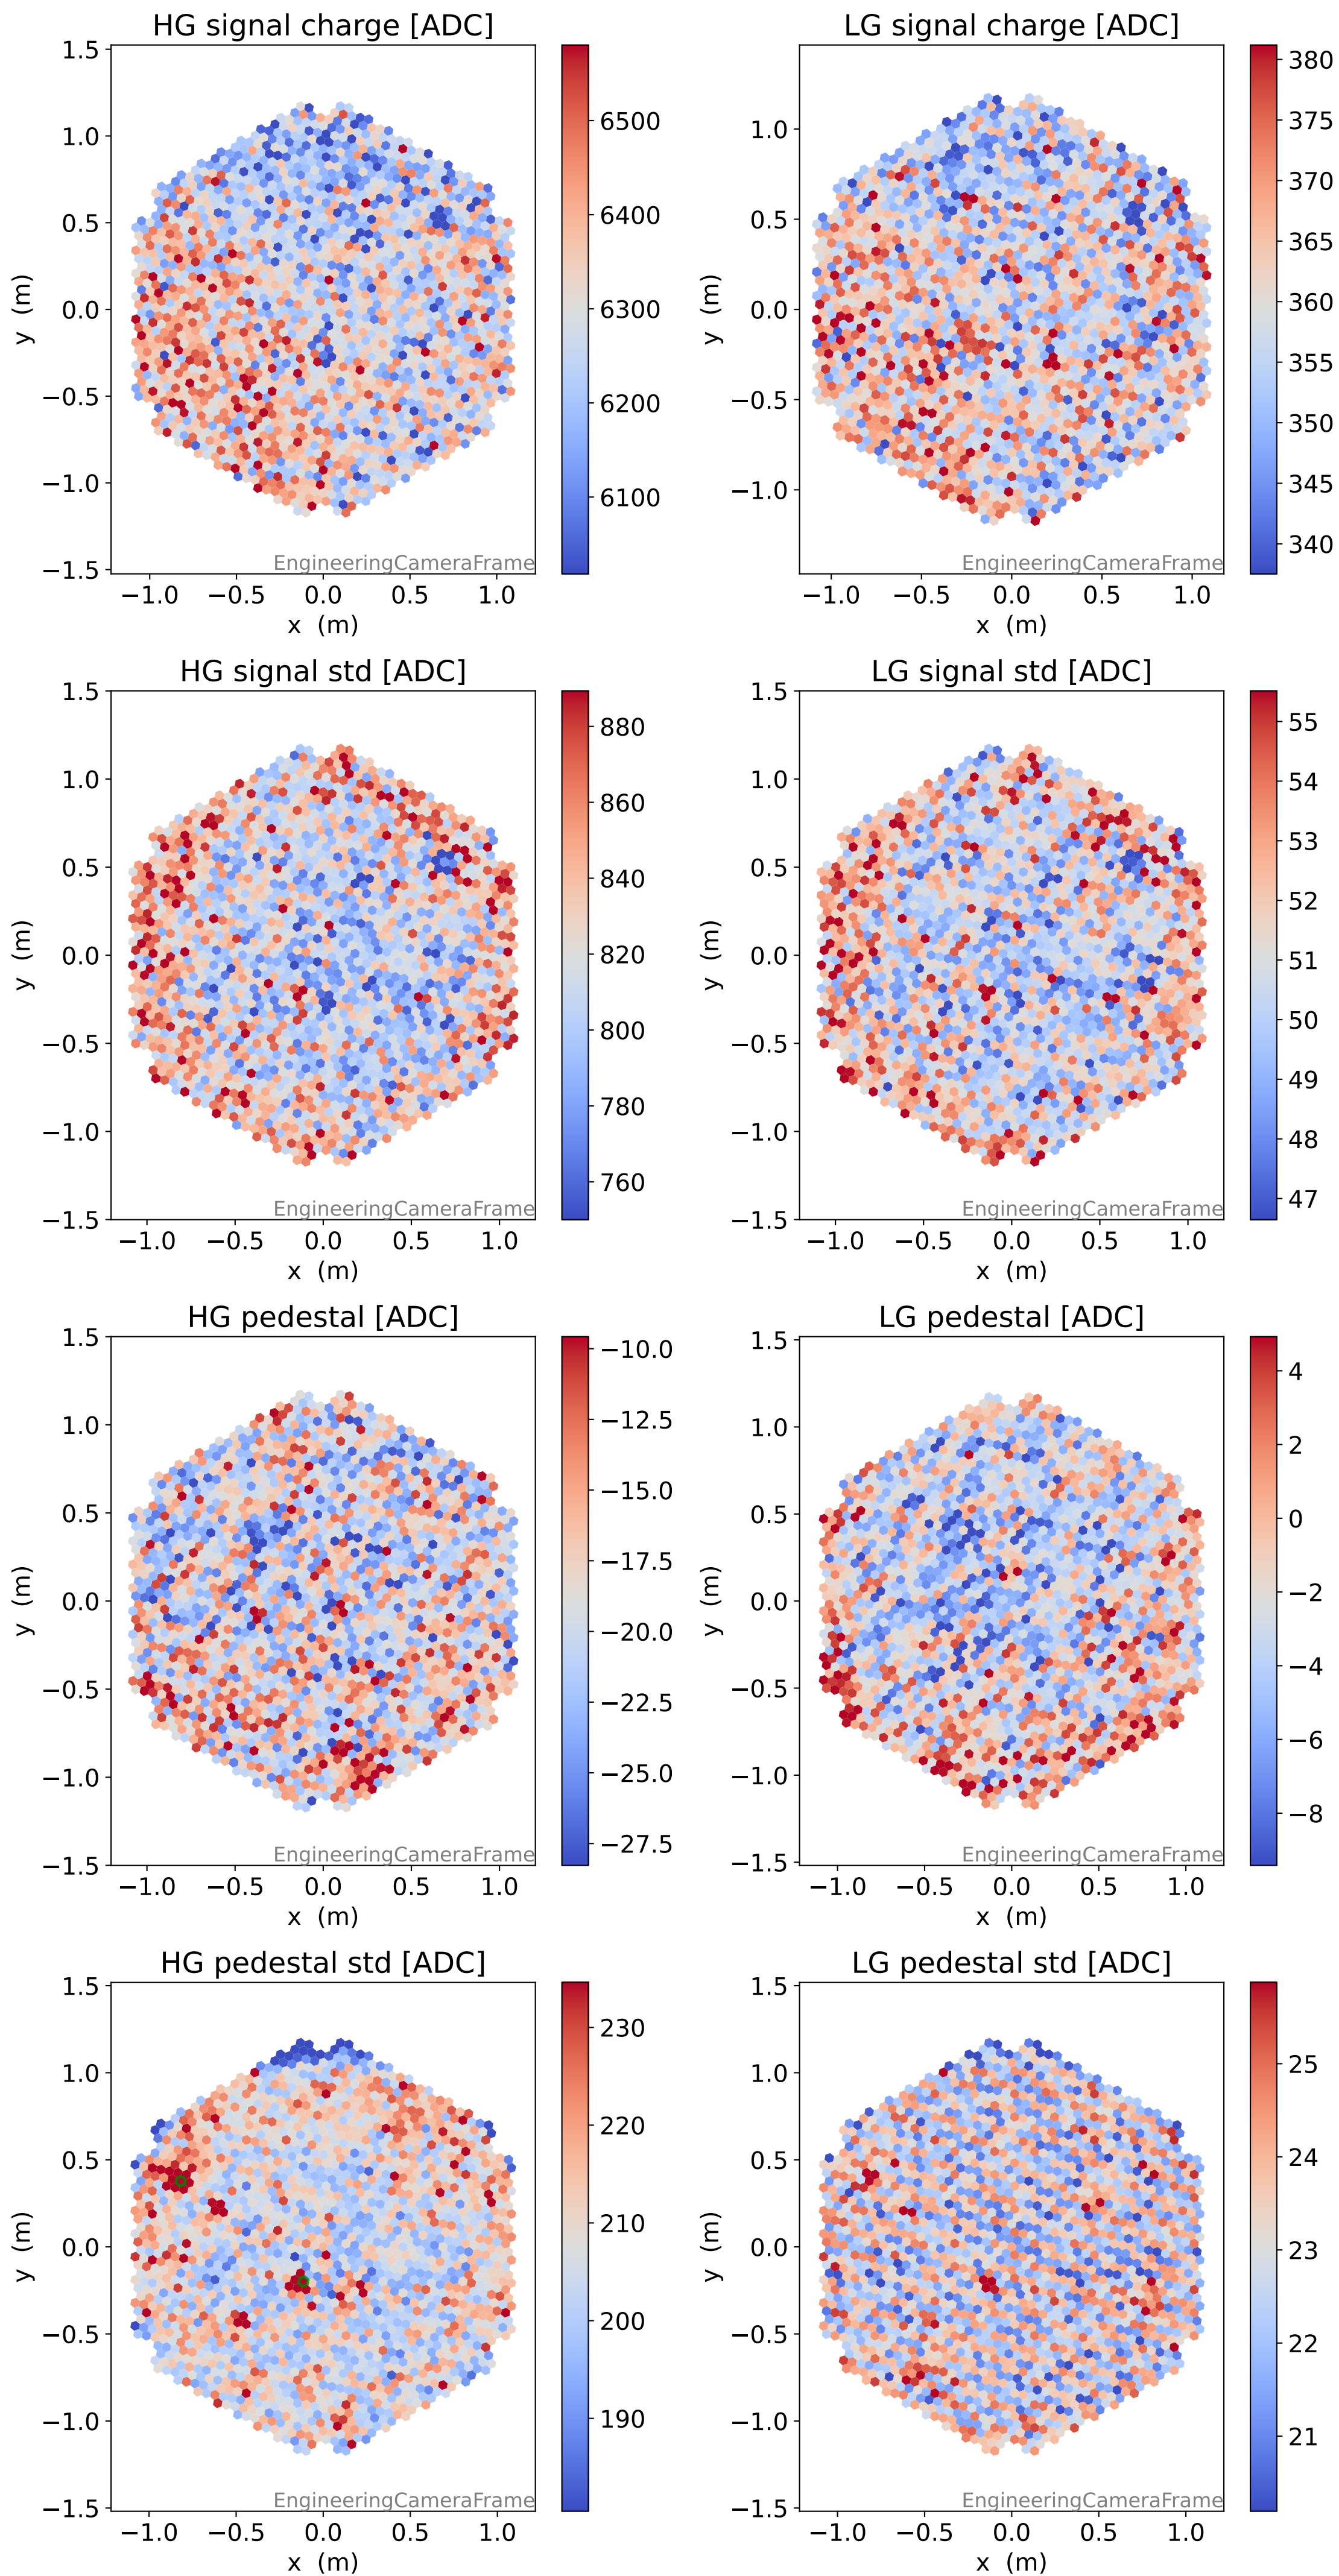

Run 17059, Cat-A calibration

Run 17059

Run 17059 channel: HG

FF sample of 10000 events

pedestal sample of 10000 events

flat-fielded gain [ADC/pe]

Run 17059 channel: LG

FF sample of 10000 events

pedestal sample of 10000 events

flat-fielded gain [ADC/pe]