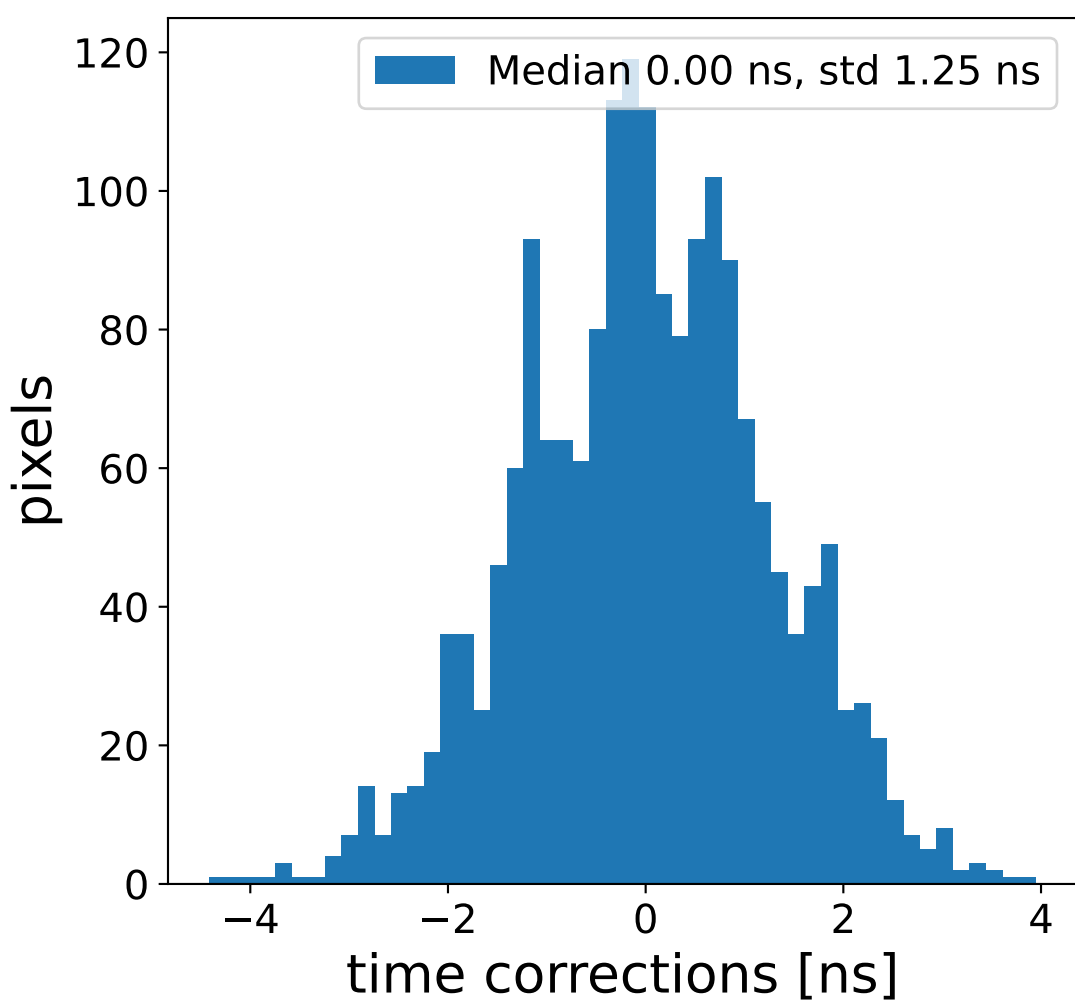

Run 17059, Cat-A calibration

Run 17059

Run 17059 channel: HG

FF sample of 10000 events

pedestal sample of 10000 events

flat-fielded gain [ADC/pe]

Run 17059 channel: LG

FF sample of 10000 events

pedestal sample of 10000 events

flat-fielded gain [ADC/pe]