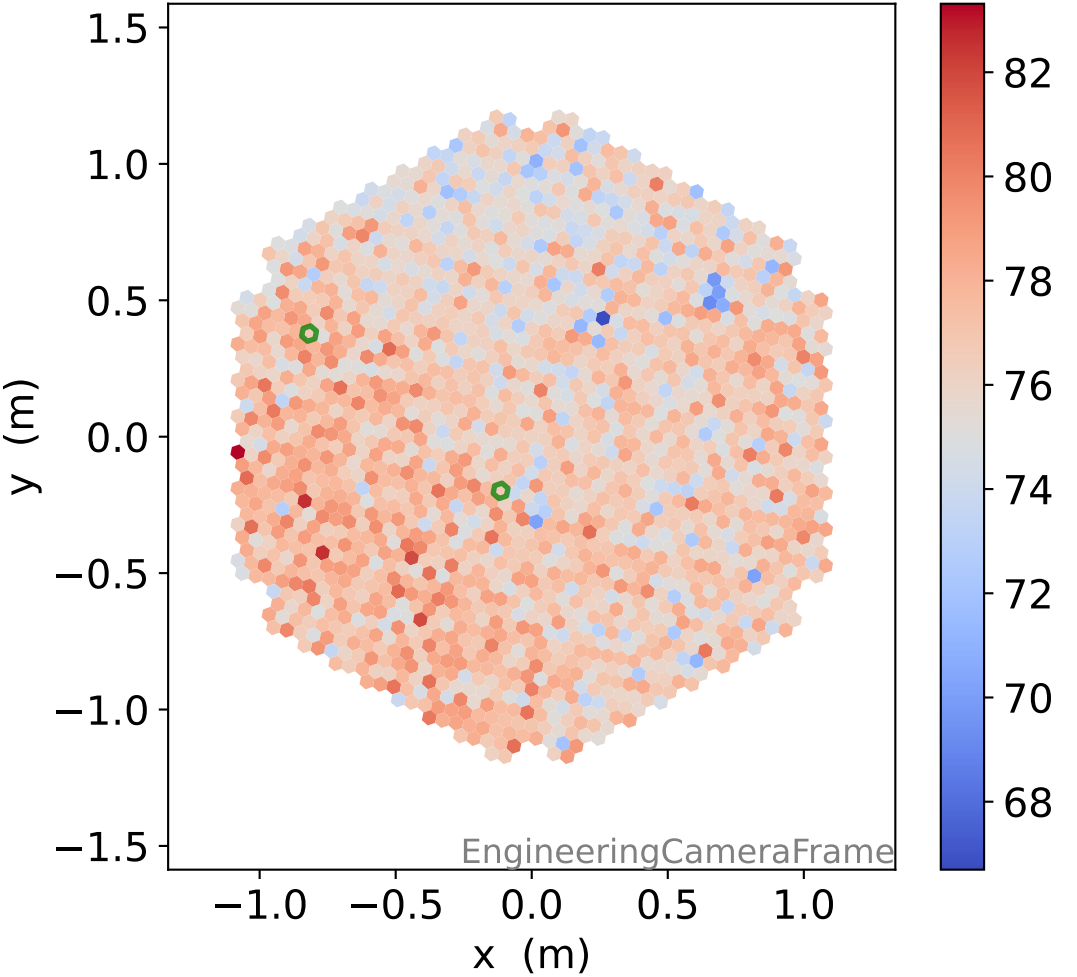

Run 17059, Cat-A calibration

Run 17059

Run 17059 channel: HG

FF sample of 10000 events

pedestal sample of 10000 events

flat-fielded gain [ADC/pe]

Run 17059 channel: LG

FF sample of 10000 events

pedestal sample of 10000 events

flat-fielded gain [ADC/pe]