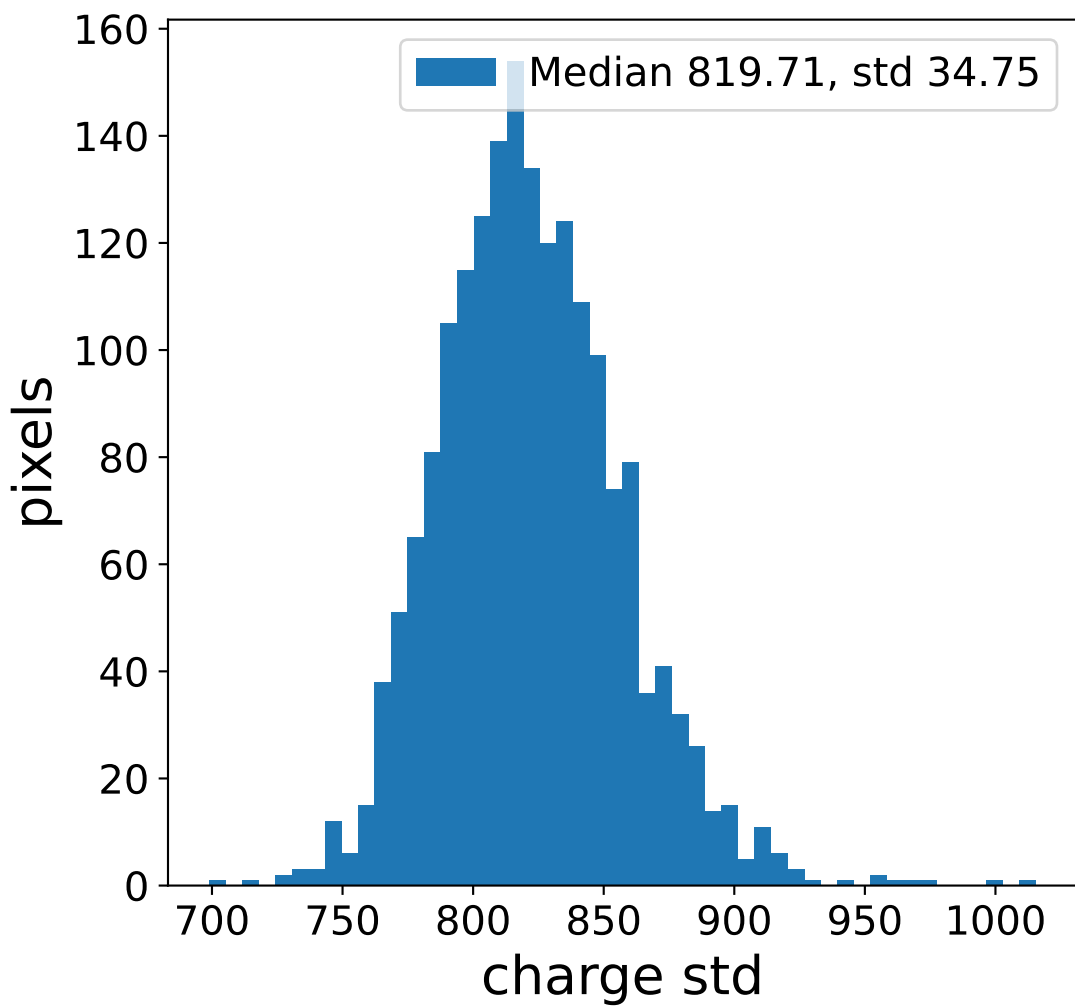

Run 17059, Cat-A calibration

Run 17059

Run 17059 channel: HG

FF sample of 10000 events

pedestal sample of 10000 events

flat-fielded gain [ADC/pe]

Run 17059 channel: LG

FF sample of 10000 events

pedestal sample of 10000 events

flat-fielded gain [ADC/pe]