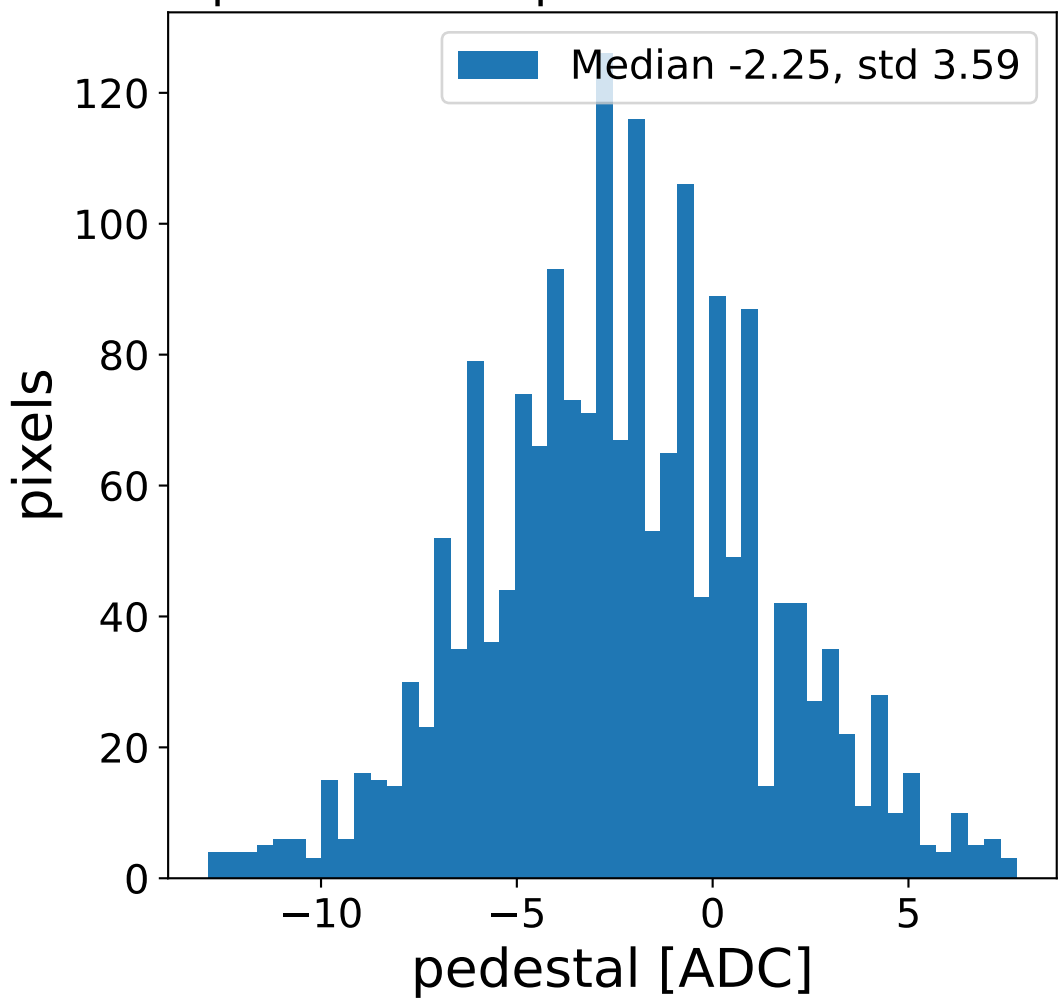

Run 17059, Cat-A calibration

Run 17059

Run 17059 channel: HG

FF sample of 10000 events

pedestal sample of 10000 events

flat-fielded gain [ADC/pe]

Run 17059 channel: LG

FF sample of 10000 events

pedestal sample of 10000 events

flat-fielded gain [ADC/pe]