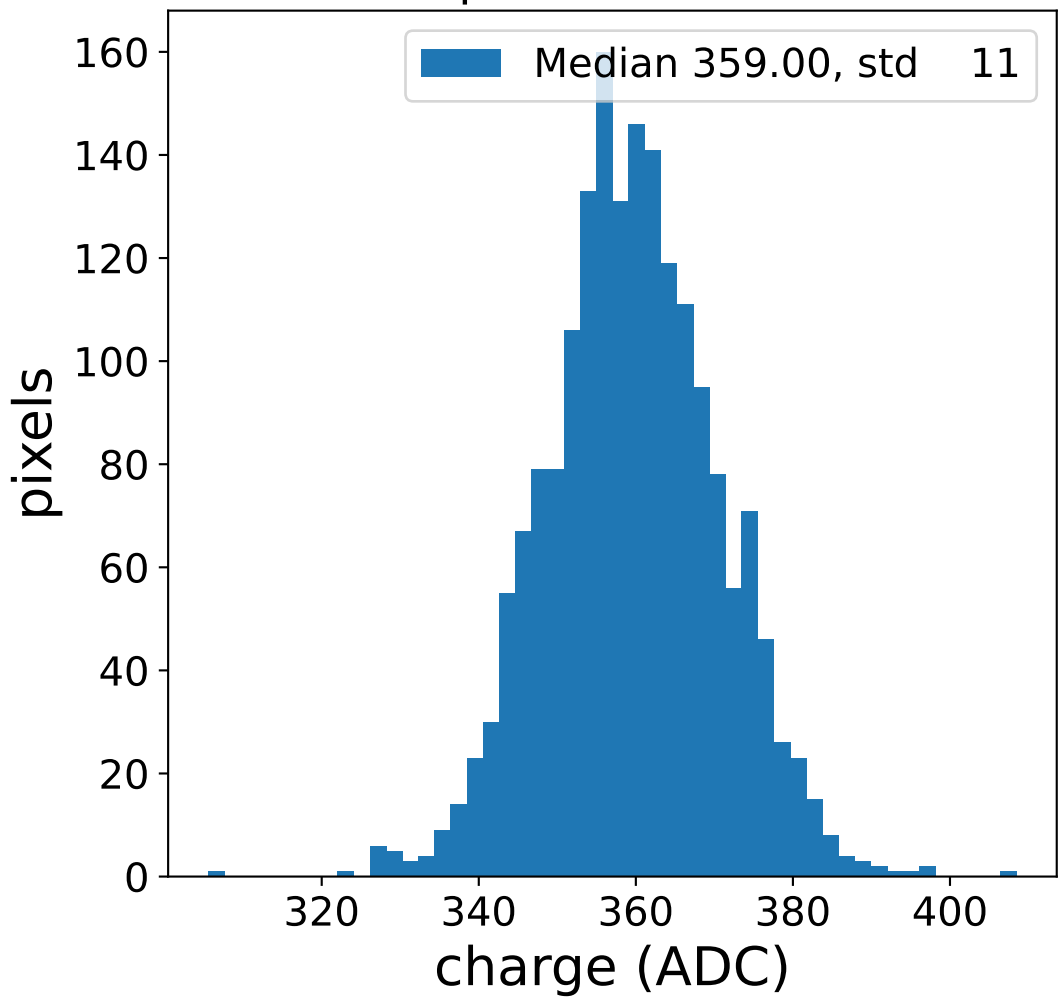

Run 17059, Cat-A calibration

Run 17059

Run 17059 channel: HG

FF sample of 10000 events

pedestal sample of 10000 events

flat-fielded gain [ADC/pe]

Run 17059 channel: LG

FF sample of 10000 events

pedestal sample of 10000 events

flat-fielded gain [ADC/pe]