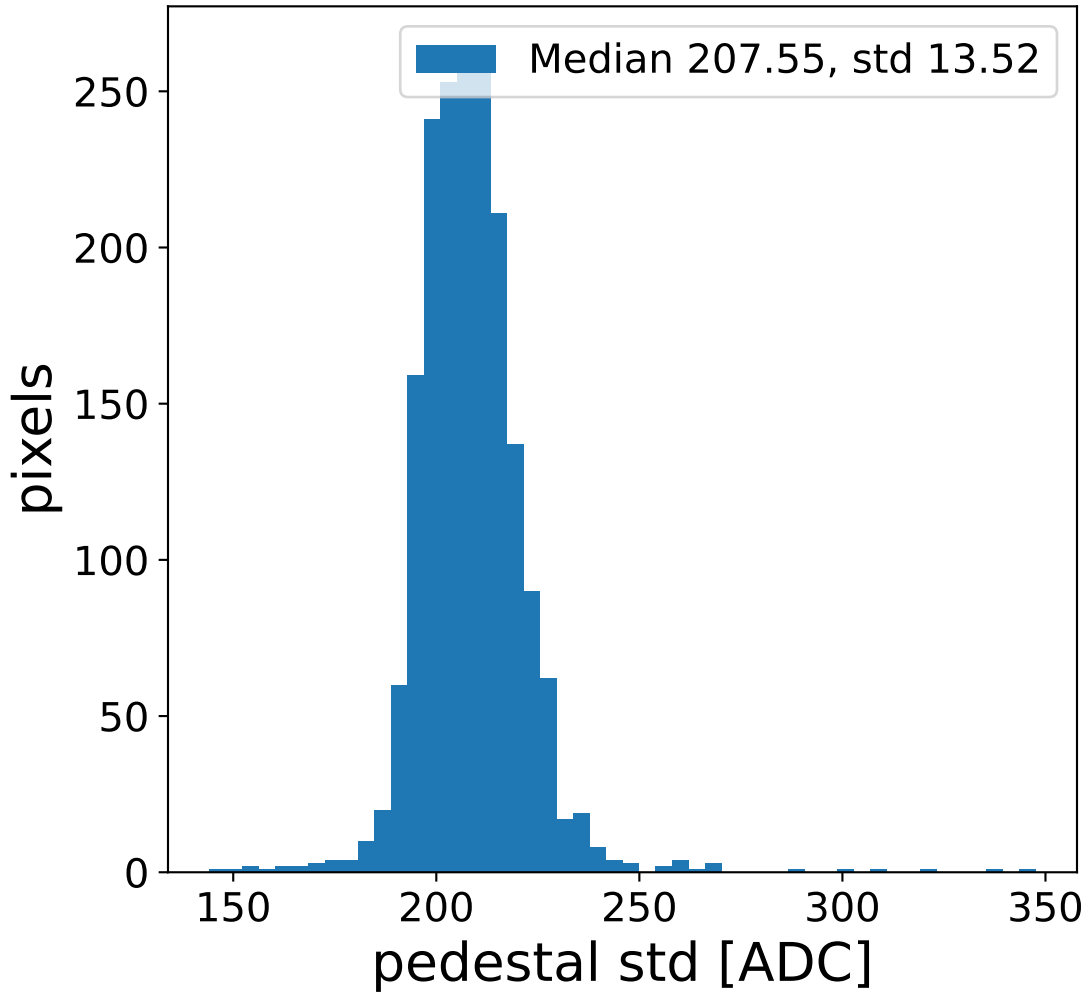

Run 17059, Cat-A calibration

Run 17059

Run 17059 channel: HG

FF sample of 10000 events

pedestal sample of 10000 events

flat-fielded gain [ADC/pe]

Run 17059 channel: LG

FF sample of 10000 events

pedestal sample of 10000 events

flat-fielded gain [ADC/pe]