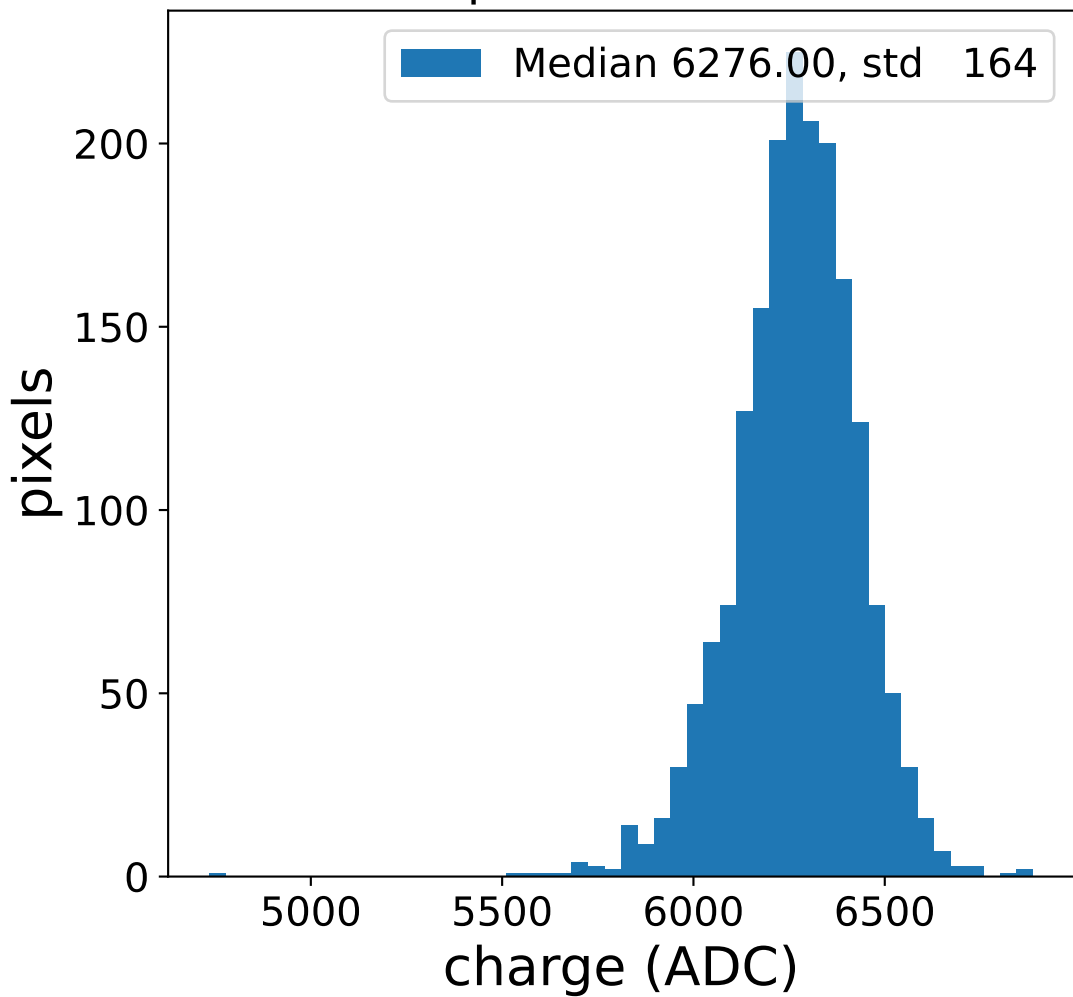

Run 17214, Cat-A calibration

Run 17214

Run 17214 channel: HG

FF sample of 10000 events

pedestal sample of 10000 events

flat-fielded gain [ADC/pe]

Run 17214 channel: LG

FF sample of 10000 events

pedestal sample of 10000 events

flat-fielded gain [ADC/pe]