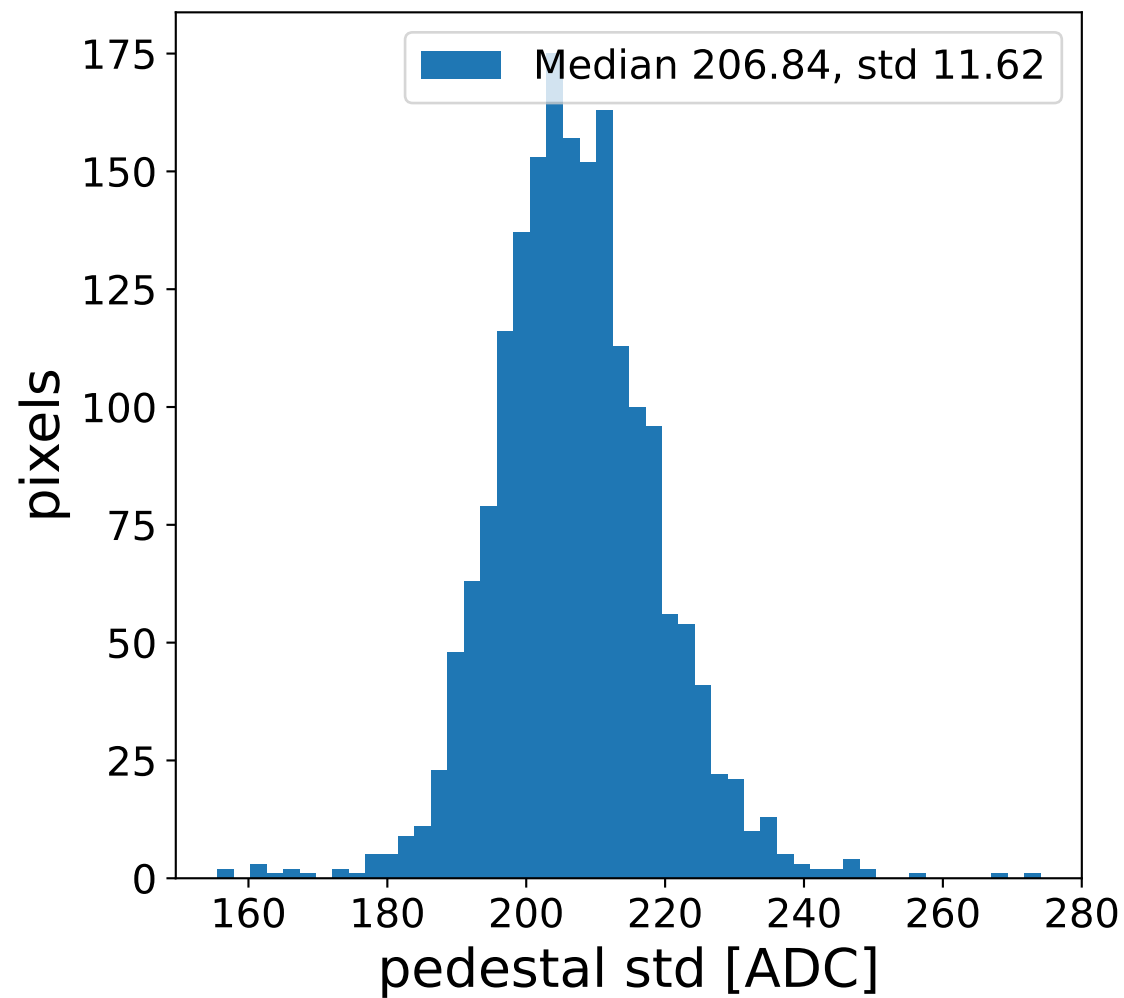

Run 17214, Cat-A calibration

Run 17214

Run 17214 channel: HG

FF sample of 10000 events

pedestal sample of 10000 events

flat-fielded gain [ADC/pe]

Run 17214 channel: LG

FF sample of 10000 events

pedestal sample of 10000 events

flat-fielded gain [ADC/pe]