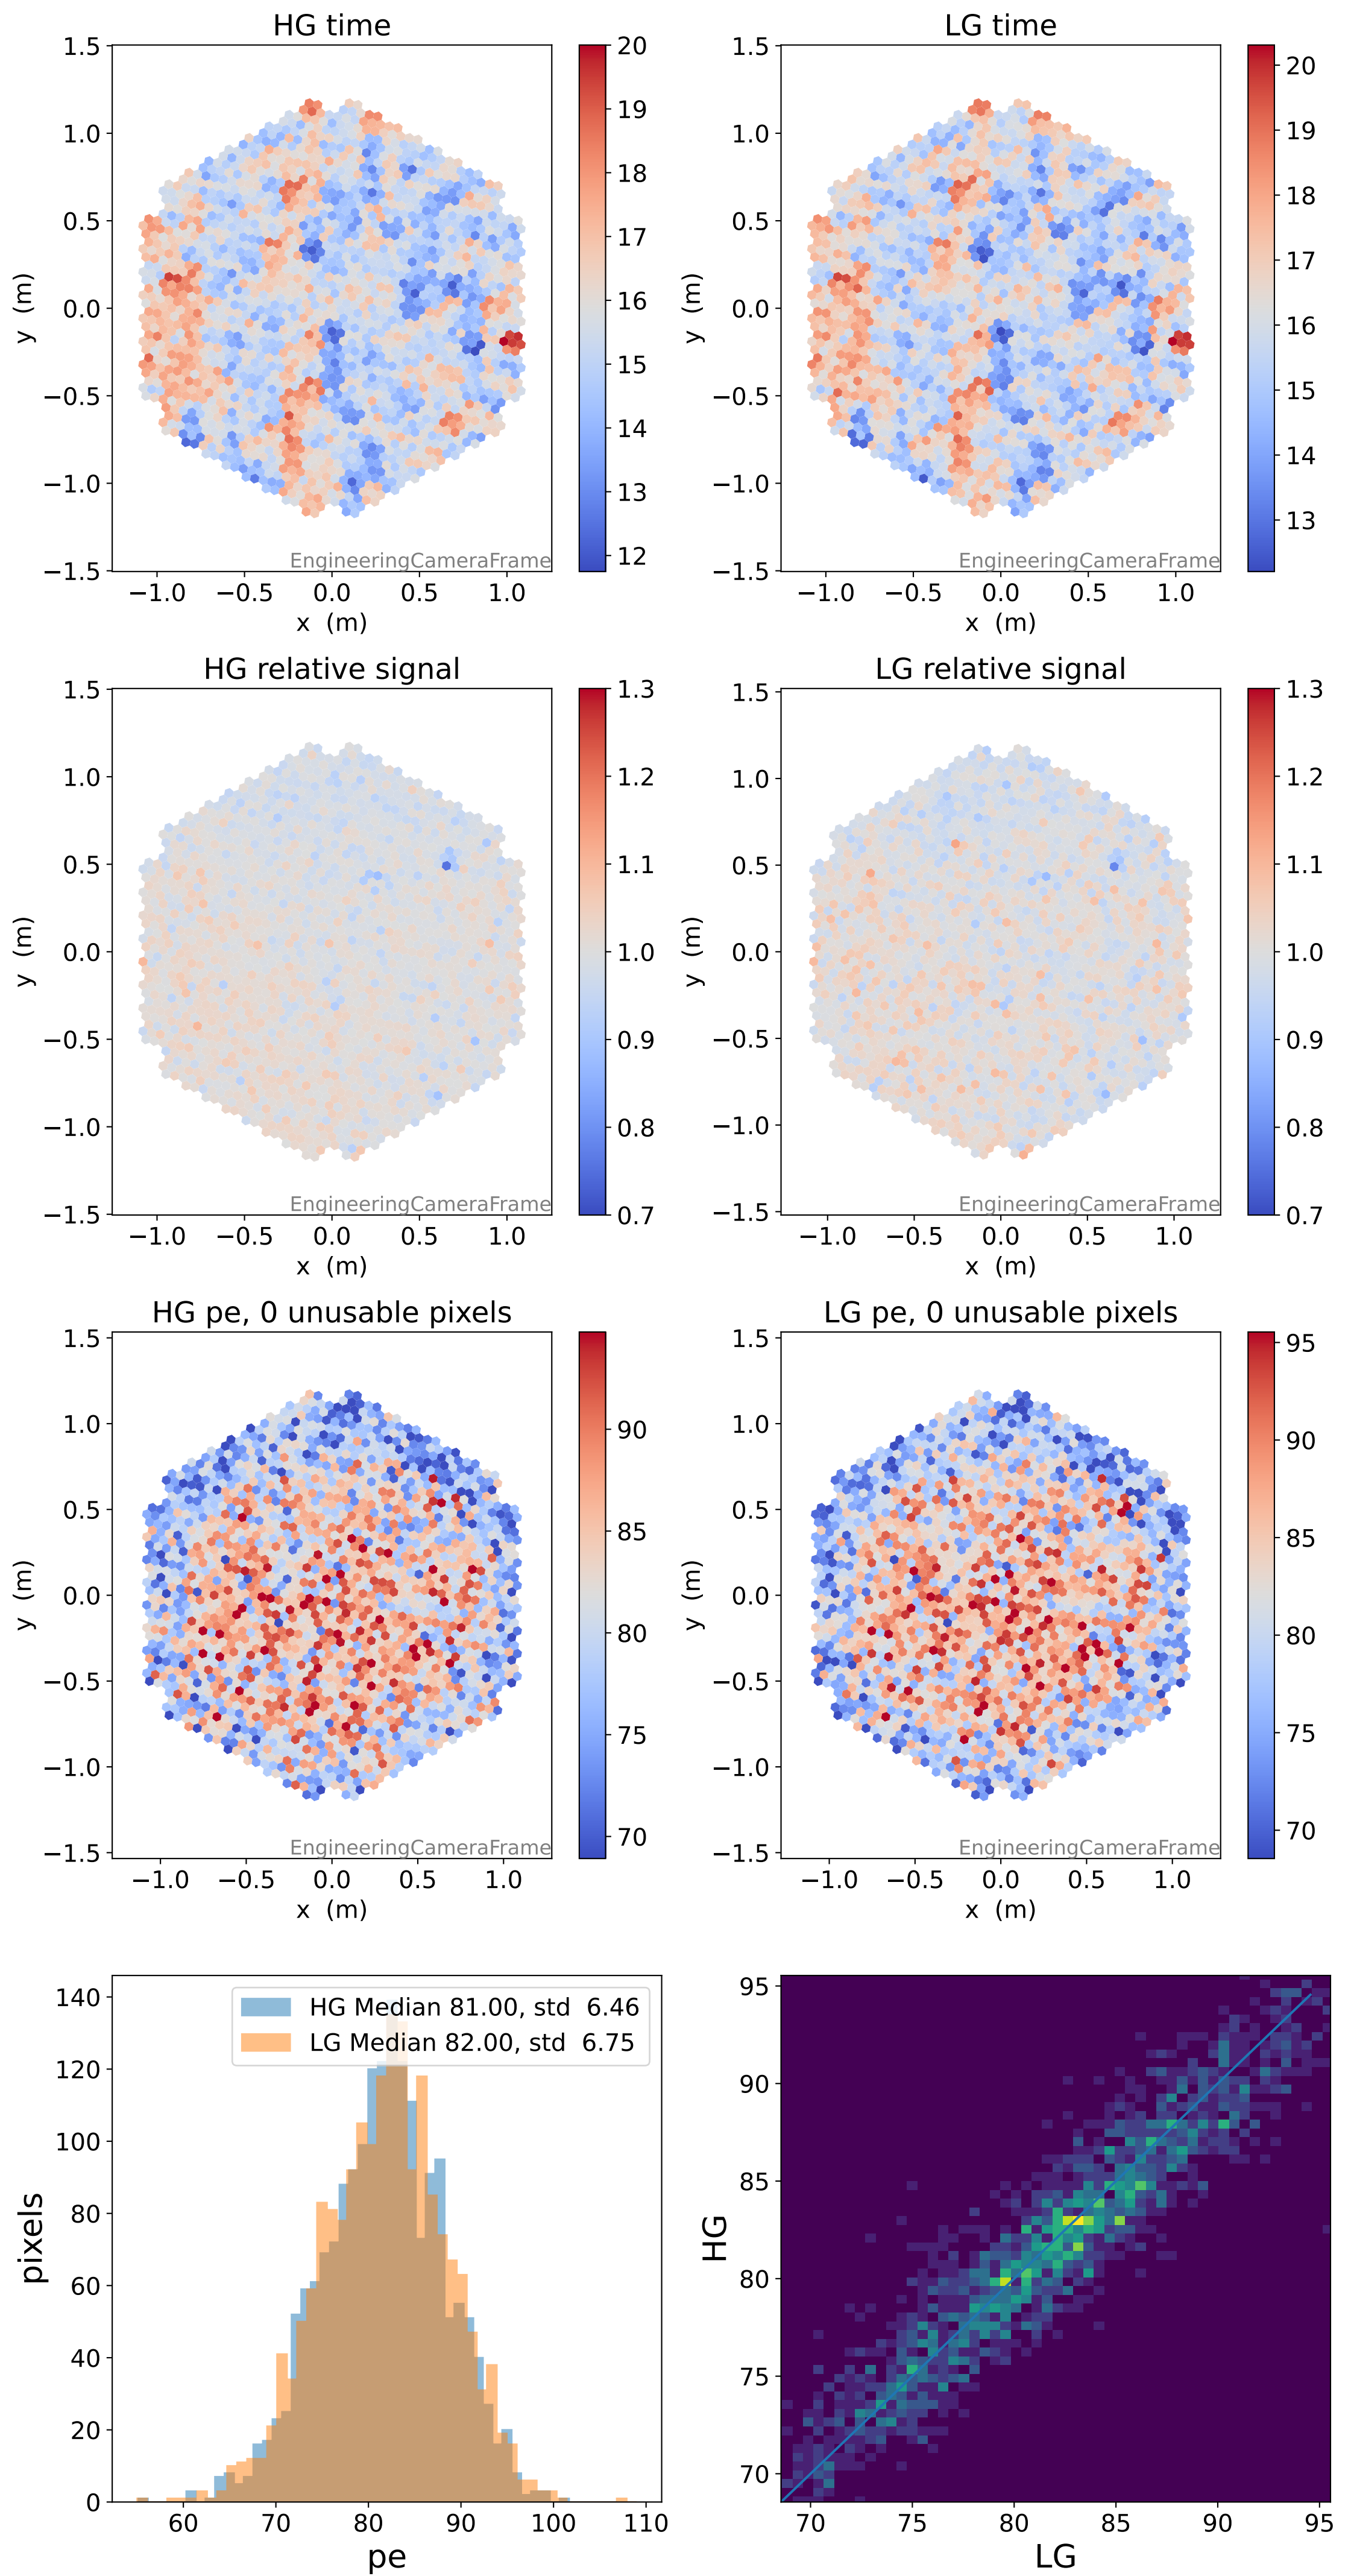

Run 17214, Cat-A calibration

Run 17214

Run 17214 channel: HG

FF sample of 10000 events

pedestal sample of 10000 events

flat-fielded gain [ADC/pe]

Run 17214 channel: LG

FF sample of 10000 events

pedestal sample of 10000 events

flat-fielded gain [ADC/pe]