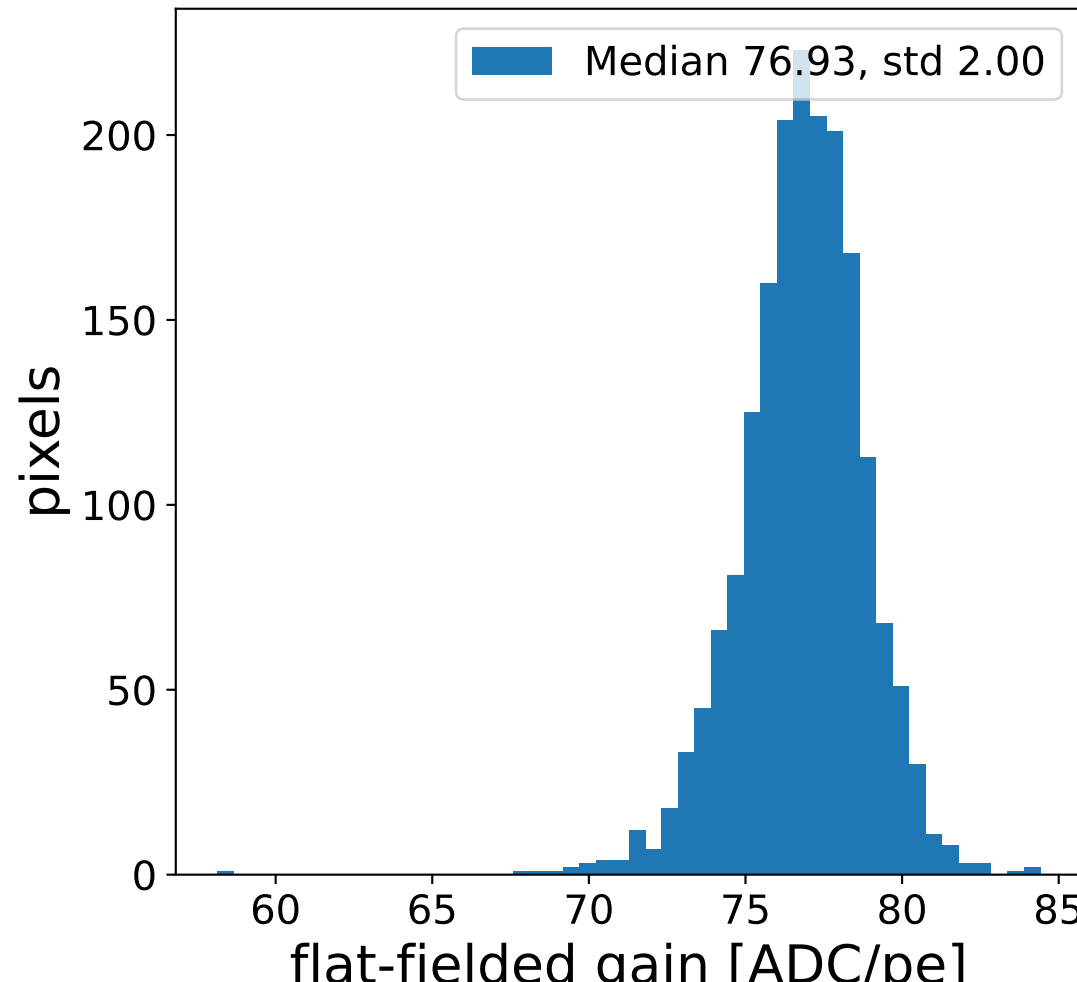

Run 17214, Cat-A calibration

Run 17214

Run 17214 channel: HG

FF sample of 10000 events

pedestal sample of 10000 events

flat-fielded gain [ADC/pe]

Run 17214 channel: LG

FF sample of 10000 events

pedestal sample of 10000 events

flat-fielded gain [ADC/pe]