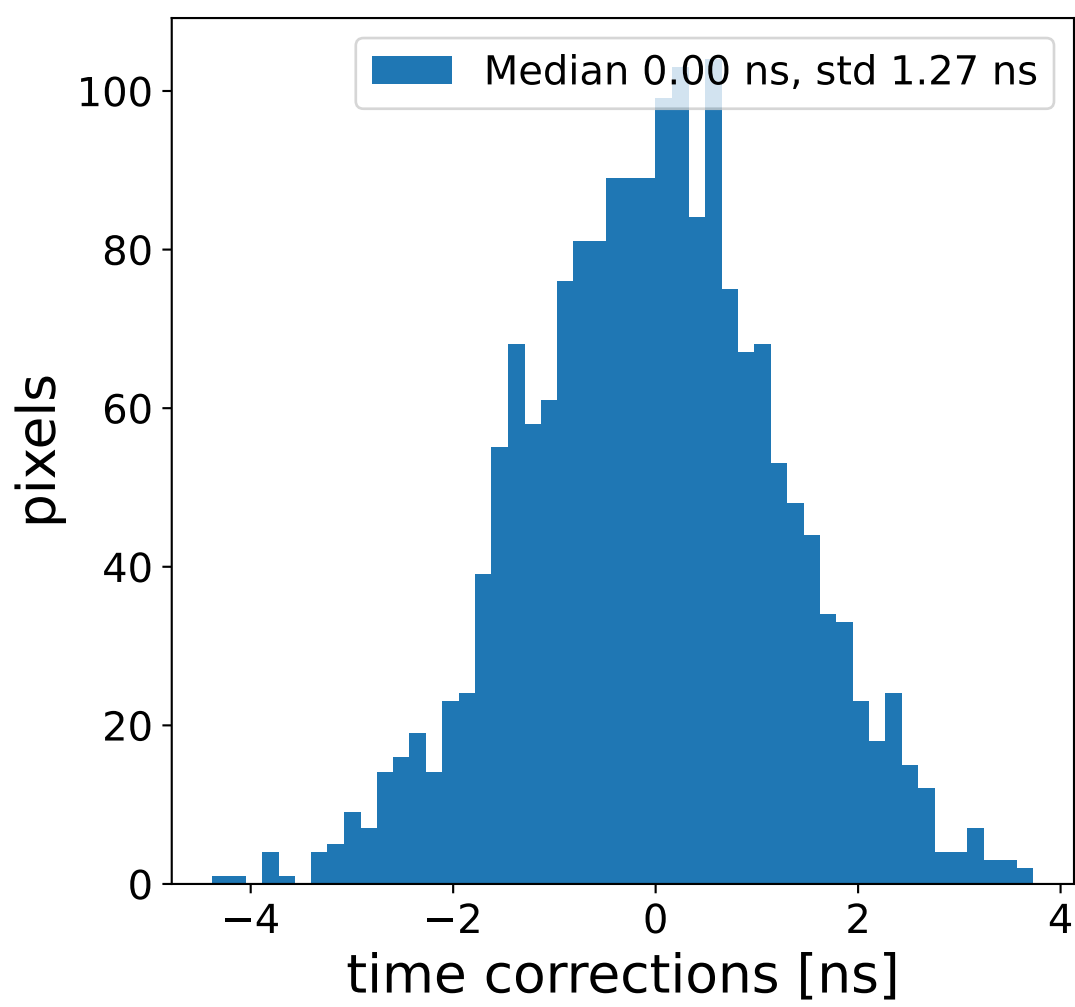

Run 17214, Cat-A calibration

Run 17214

Run 17214 channel: HG

FF sample of 10000 events

pedestal sample of 10000 events

flat-fielded gain [ADC/pe]

Run 17214 channel: LG

FF sample of 10000 events

pedestal sample of 10000 events

flat-fielded gain [ADC/pe]