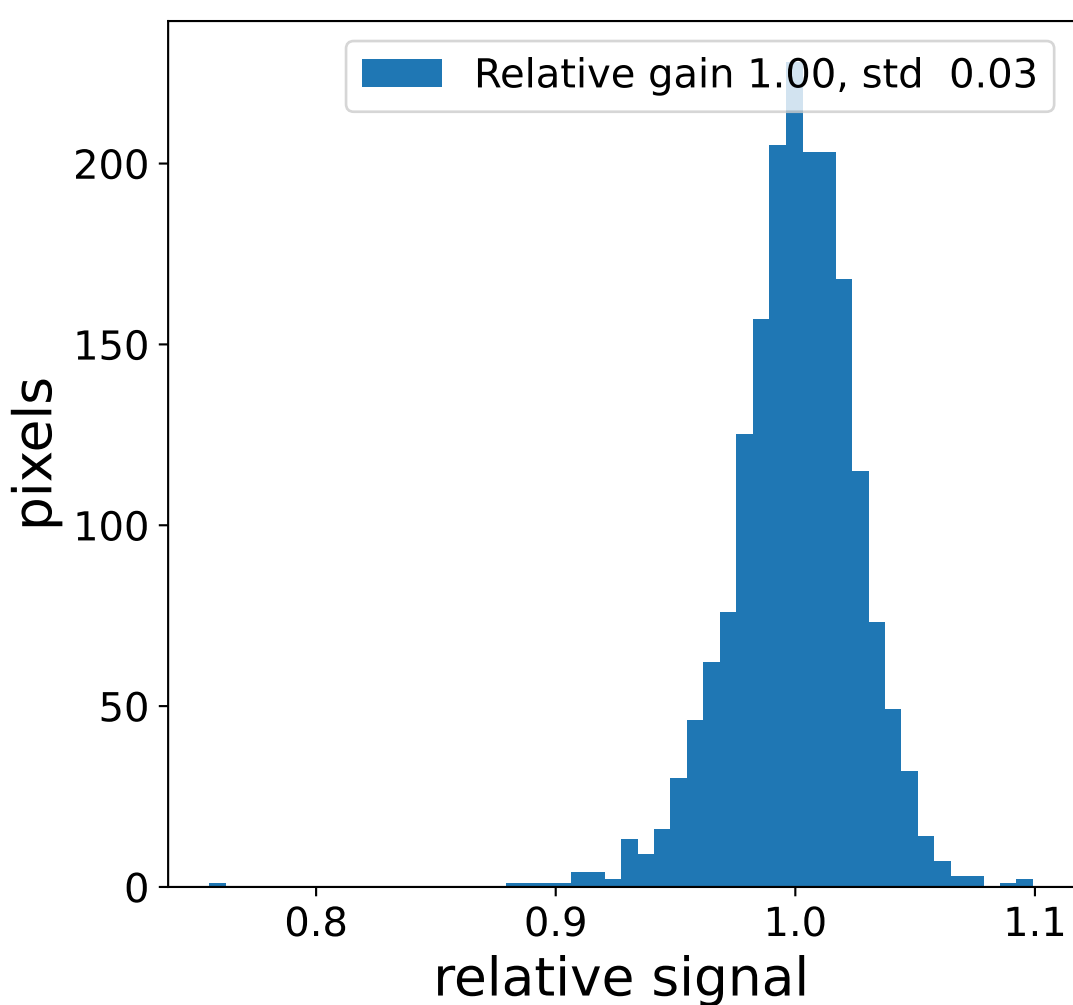

Run 17214, Cat-A calibration

Run 17214

Run 17214 channel: HG

FF sample of 10000 events

pedestal sample of 10000 events

flat-fielded gain [ADC/pe]

Run 17214 channel: LG

FF sample of 10000 events

pedestal sample of 10000 events

flat-fielded gain [ADC/pe]