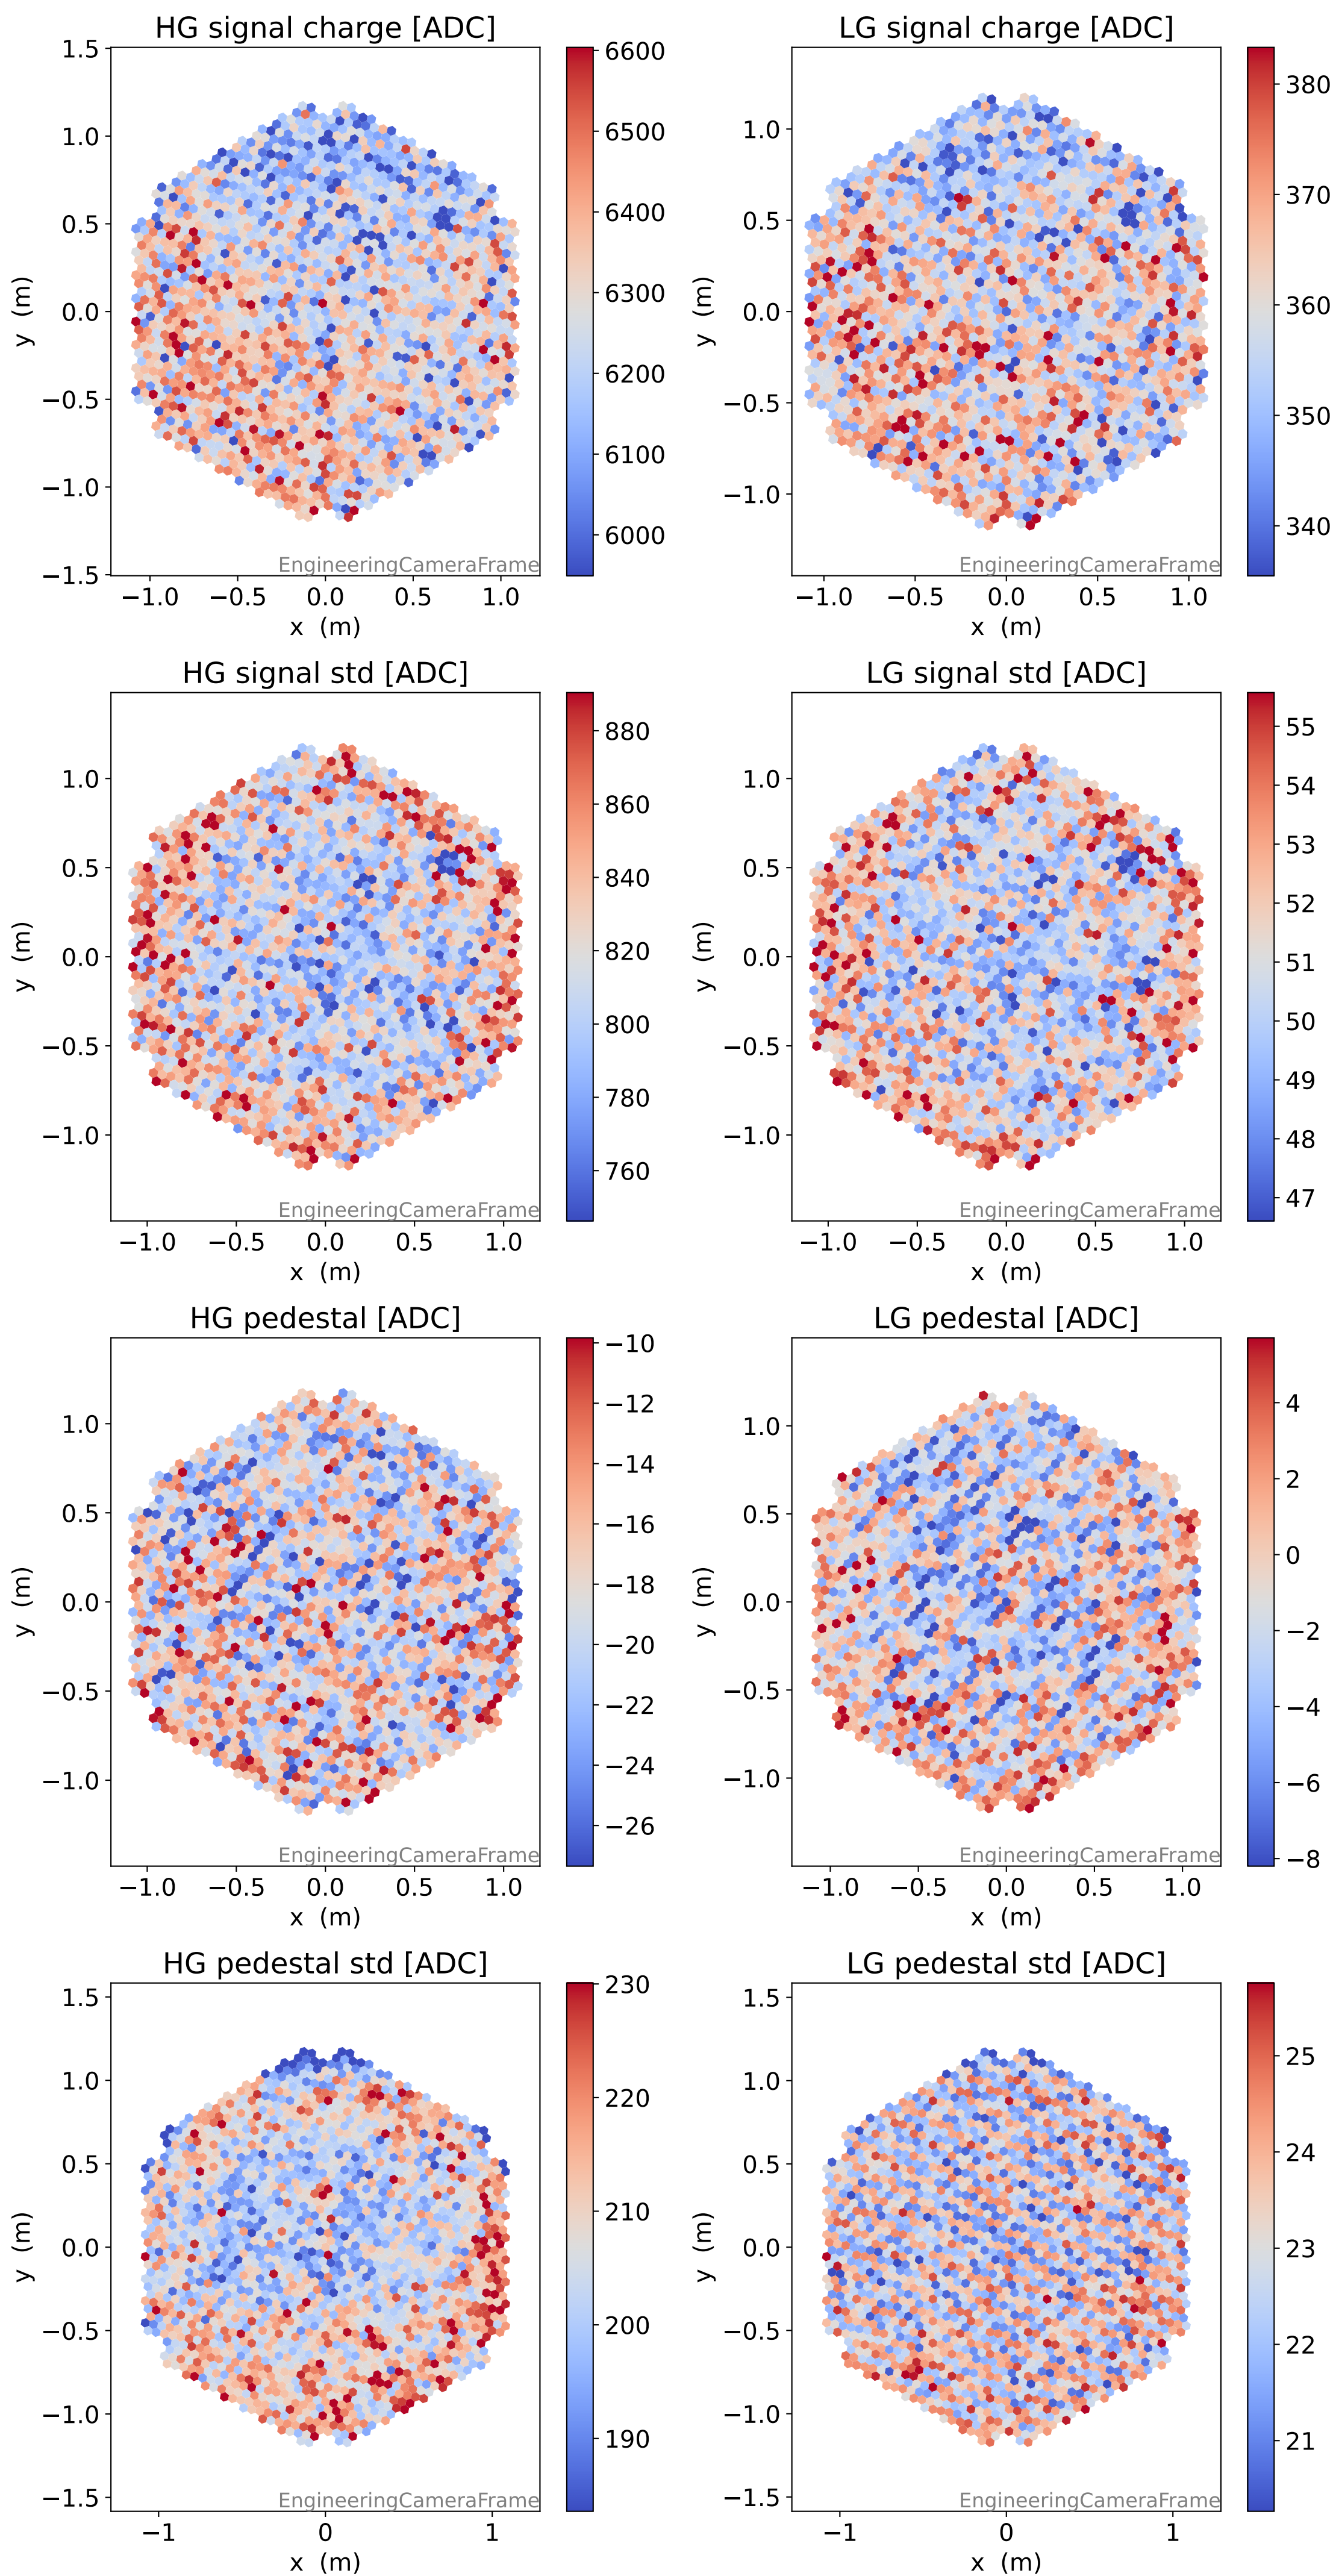

Run 17214, Cat-A calibration

Run 17214

Run 17214 channel: HG

FF sample of 10000 events

pedestal sample of 10000 events

flat-fielded gain [ADC/pe]

Run 17214 channel: LG

FF sample of 10000 events

pedestal sample of 10000 events

flat-fielded gain [ADC/pe]