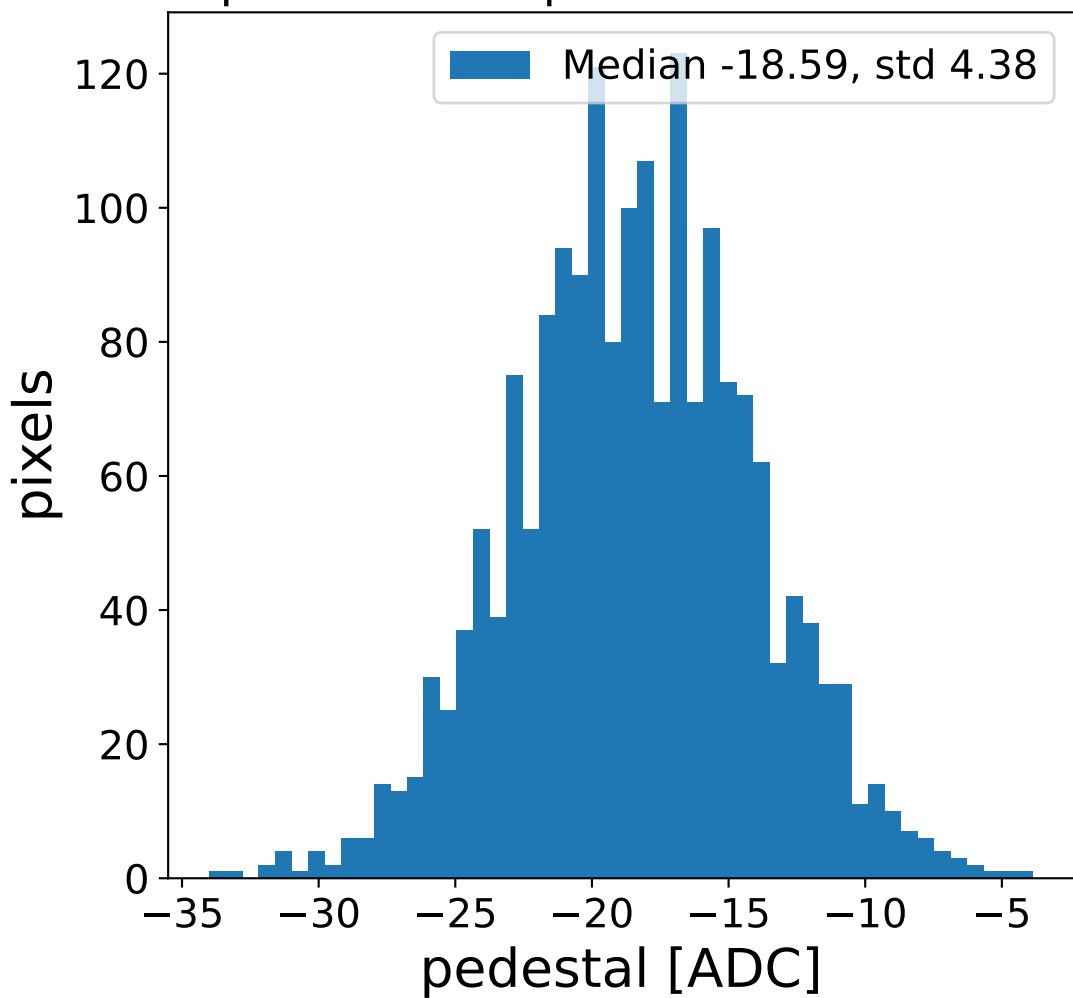

Run 17214, Cat-A calibration

Run 17214

Run 17214 channel: HG

FF sample of 10000 events

pedestal sample of 10000 events

flat-fielded gain [ADC/pe]

Run 17214 channel: LG

FF sample of 10000 events

pedestal sample of 10000 events

flat-fielded gain [ADC/pe]