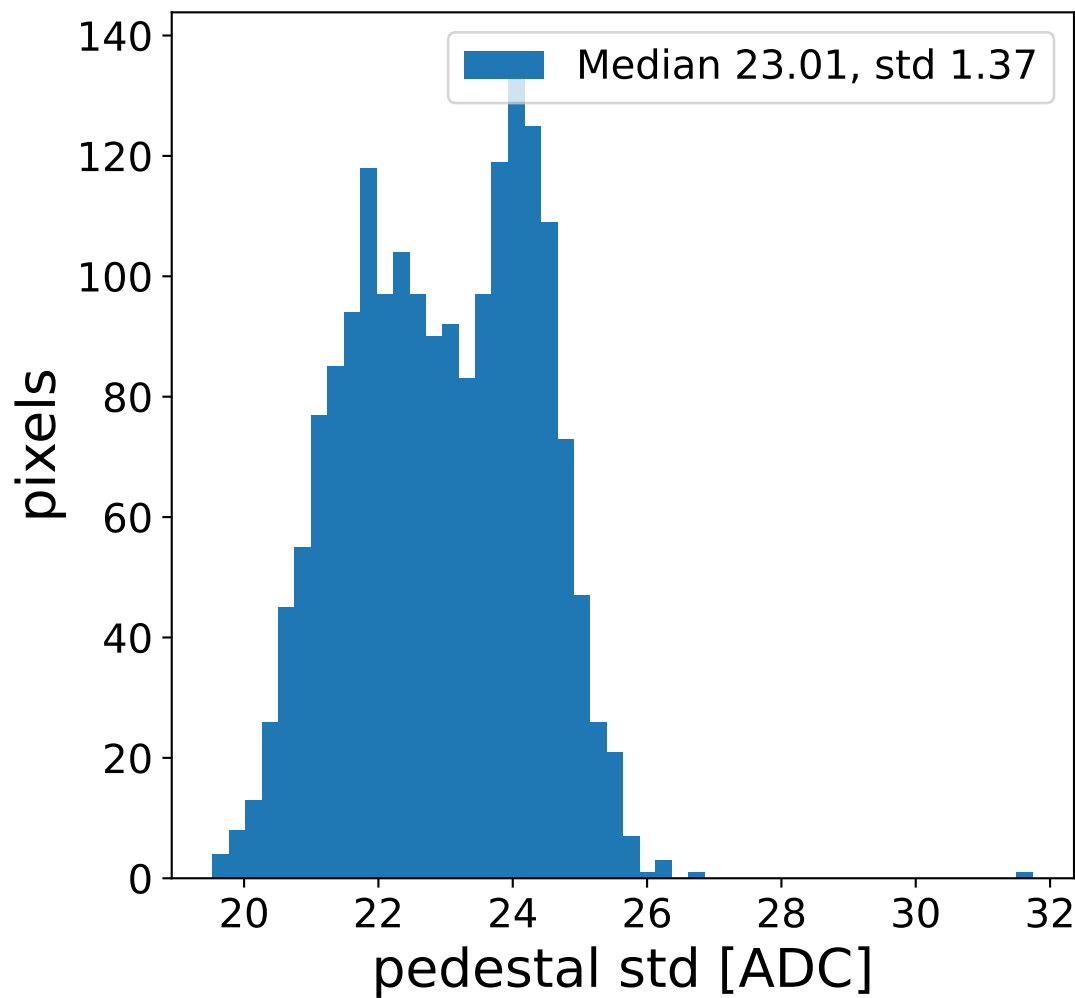

Run 17214, Cat-A calibration

Run 17214

Run 17214 channel: HG

FF sample of 10000 events

pedestal sample of 10000 events

flat-fielded gain [ADC/pe]

Run 17214 channel: LG

FF sample of 10000 events

pedestal sample of 10000 events

flat-fielded gain [ADC/pe]