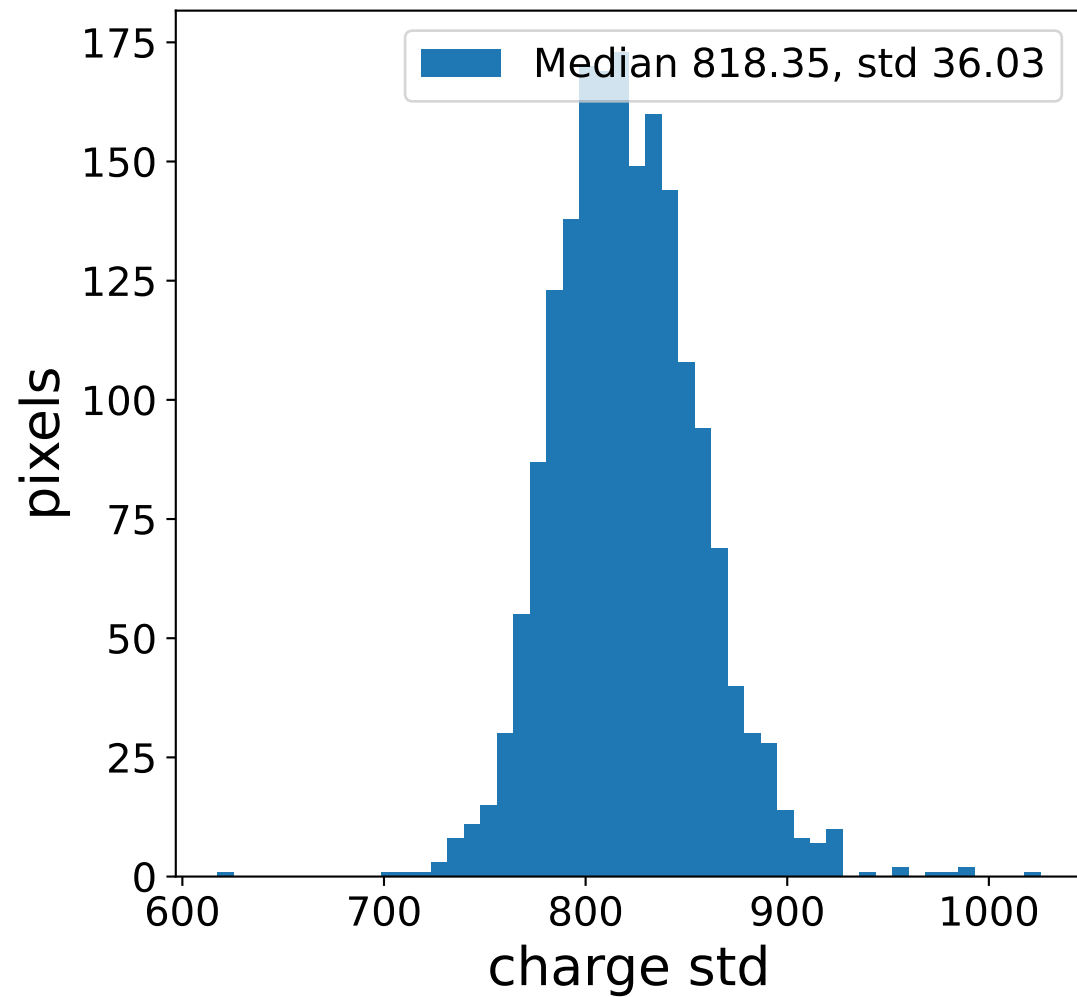

Run 17214, Cat-A calibration

Run 17214

Run 17214 channel: HG

FF sample of 10000 events

pedestal sample of 10000 events

flat-fielded gain [ADC/pe]

Run 17214 channel: LG

FF sample of 10000 events

pedestal sample of 10000 events

flat-fielded gain [ADC/pe]