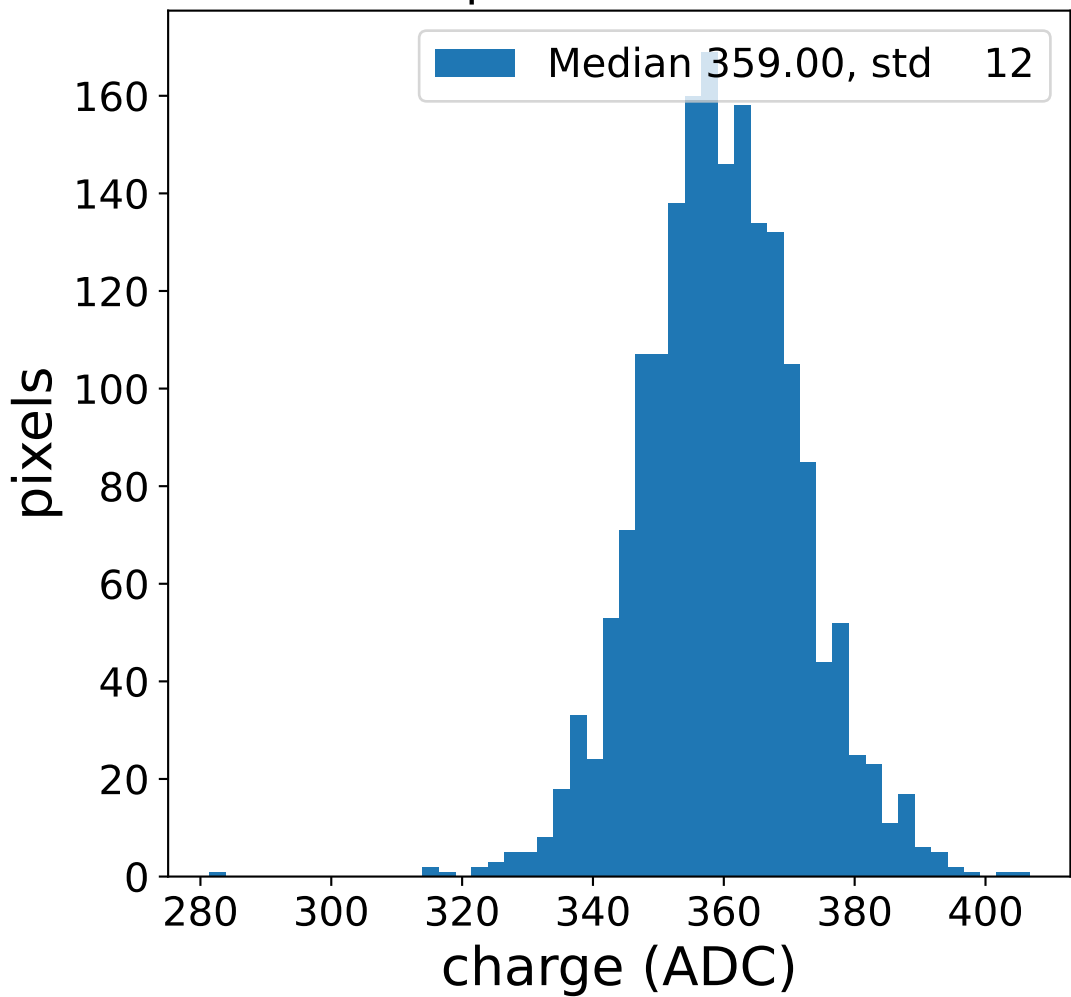

Run 17214, Cat-A calibration

Run 17214

Run 17214 channel: HG

FF sample of 10000 events

pedestal sample of 10000 events

flat-fielded gain [ADC/pe]

Run 17214 channel: LG

FF sample of 10000 events

pedestal sample of 10000 events

flat-fielded gain [ADC/pe]