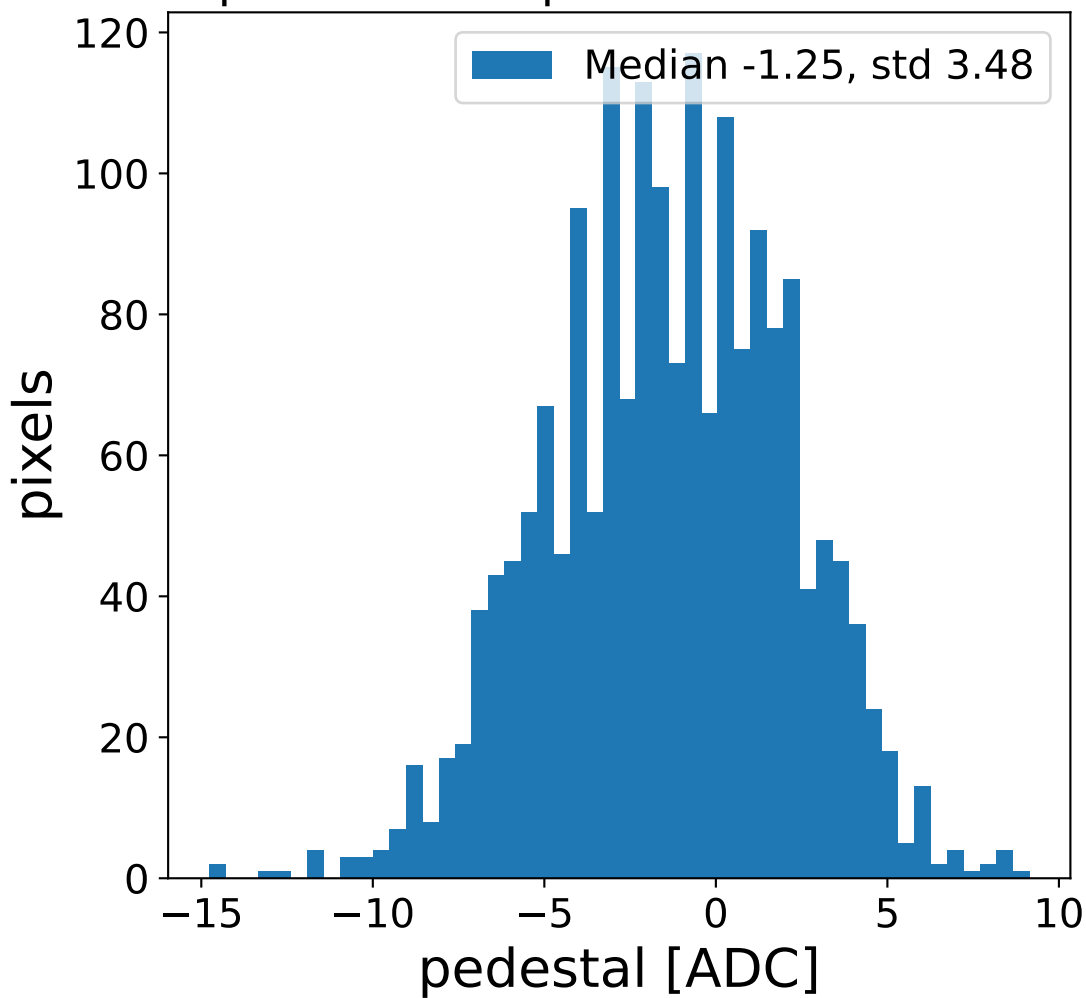

Run 17214, Cat-A calibration

Run 17214

Run 17214 channel: HG

FF sample of 10000 events

pedestal sample of 10000 events

flat-fielded gain [ADC/pe]

Run 17214 channel: LG

FF sample of 10000 events

pedestal sample of 10000 events

flat-fielded gain [ADC/pe]