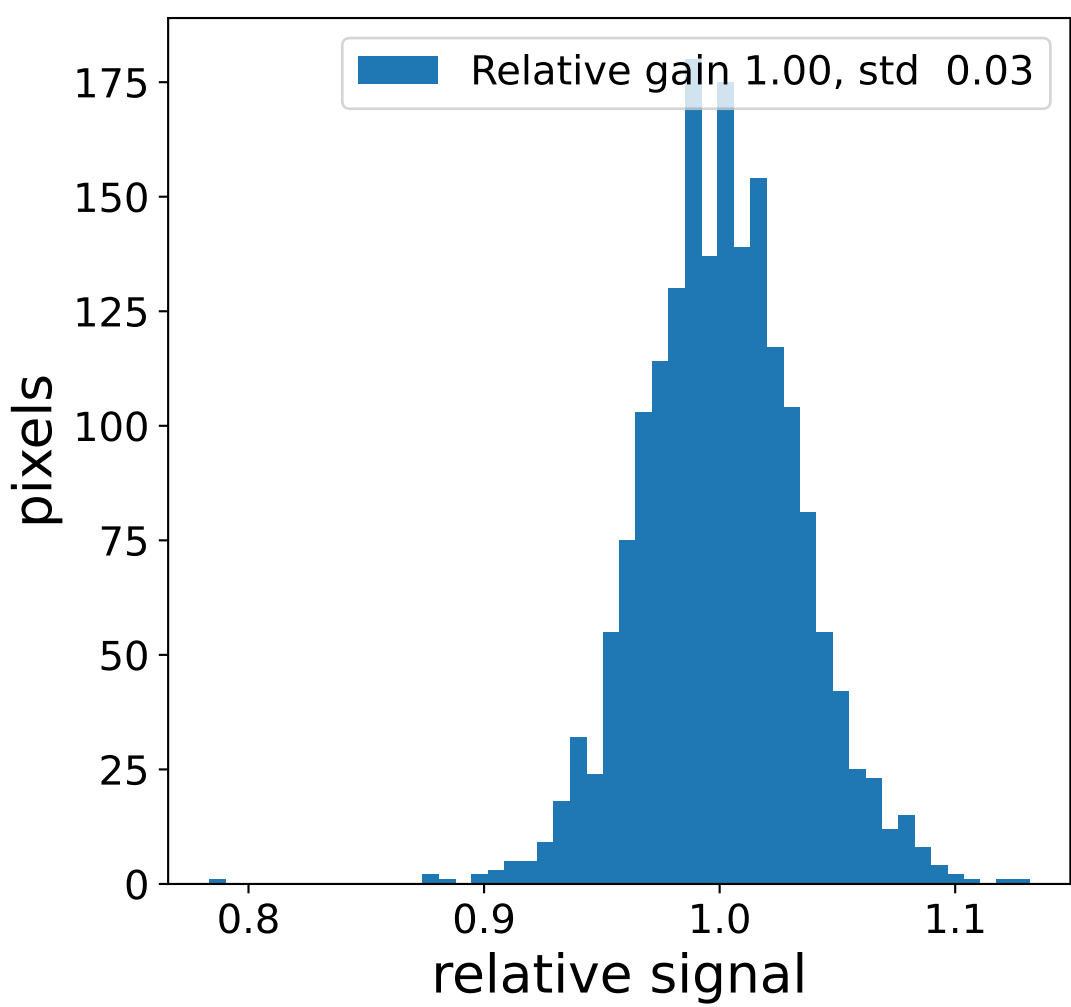

Run 17214, Cat-A calibration

Run 17214

Run 17214 channel: HG

FF sample of 10000 events

pedestal sample of 10000 events

flat-fielded gain [ADC/pe]

Run 17214 channel: LG

FF sample of 10000 events

pedestal sample of 10000 events

flat-fielded gain [ADC/pe]