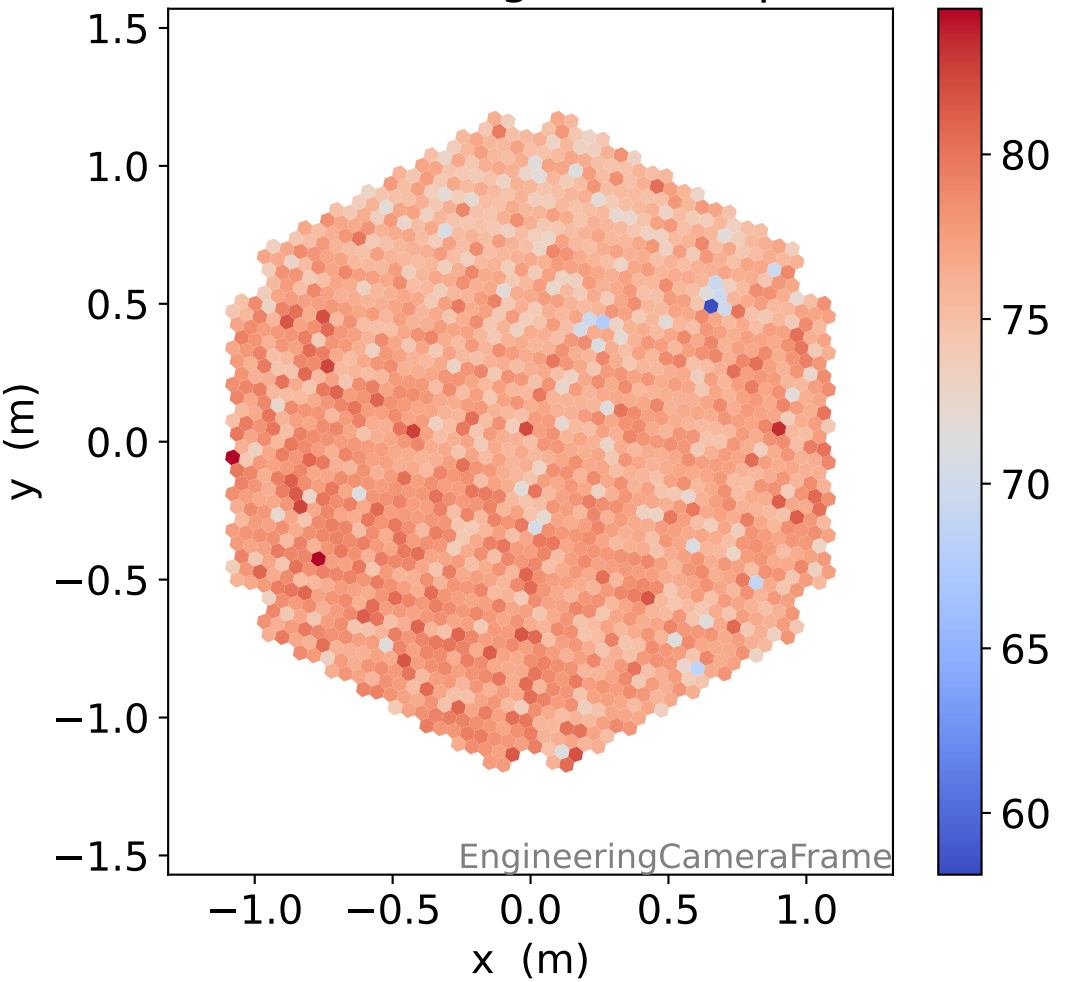

Run 17214, Cat-A calibration

Run 17214

Run 17214 channel: HG

FF sample of 10000 events

pedestal sample of 10000 events

flat-fielded gain [ADC/pe]

Run 17214 channel: LG

FF sample of 10000 events

pedestal sample of 10000 events

flat-fielded gain [ADC/pe]