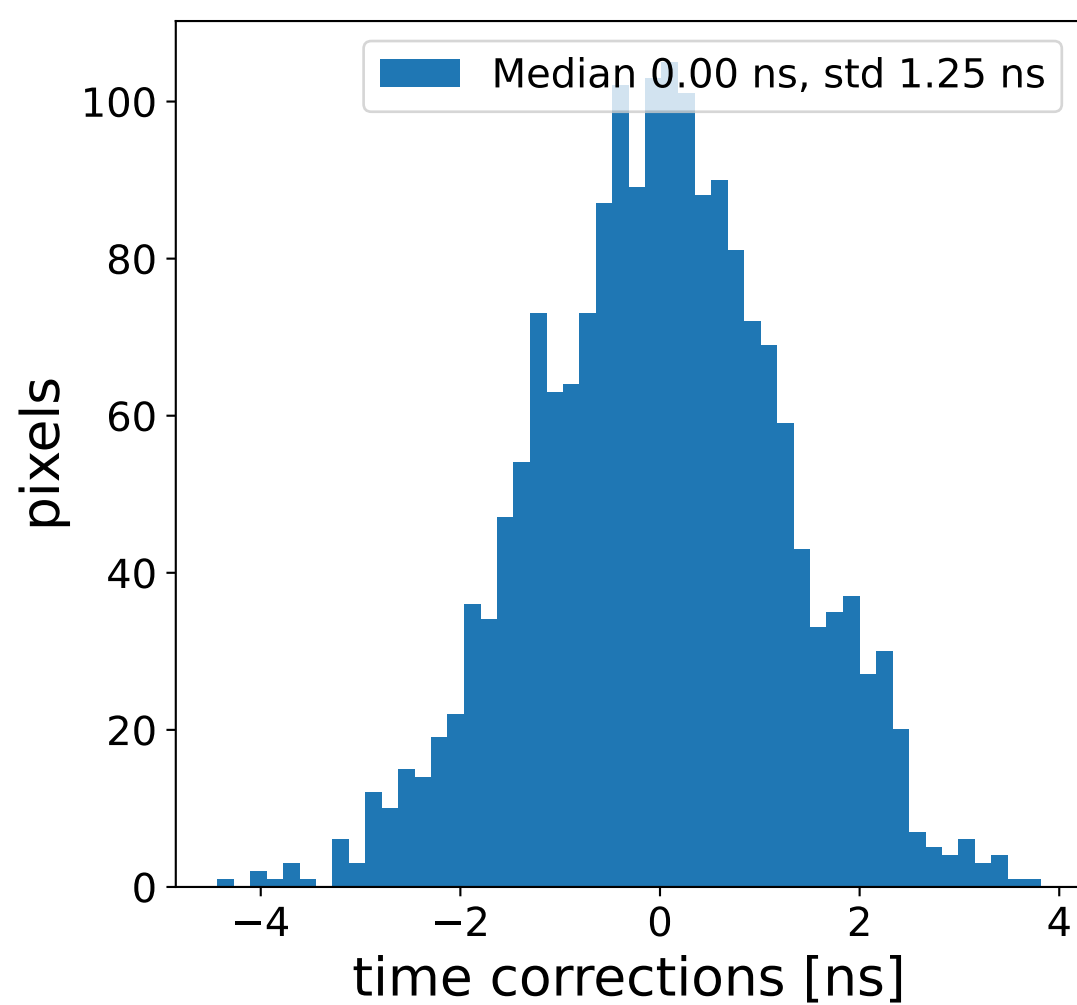

Run 17214, Cat-A calibration

Run 17214

Run 17214 channel: HG

FF sample of 10000 events

pedestal sample of 10000 events

flat-fielded gain [ADC/pe]

Run 17214 channel: LG

FF sample of 10000 events

pedestal sample of 10000 events

flat-fielded gain [ADC/pe]