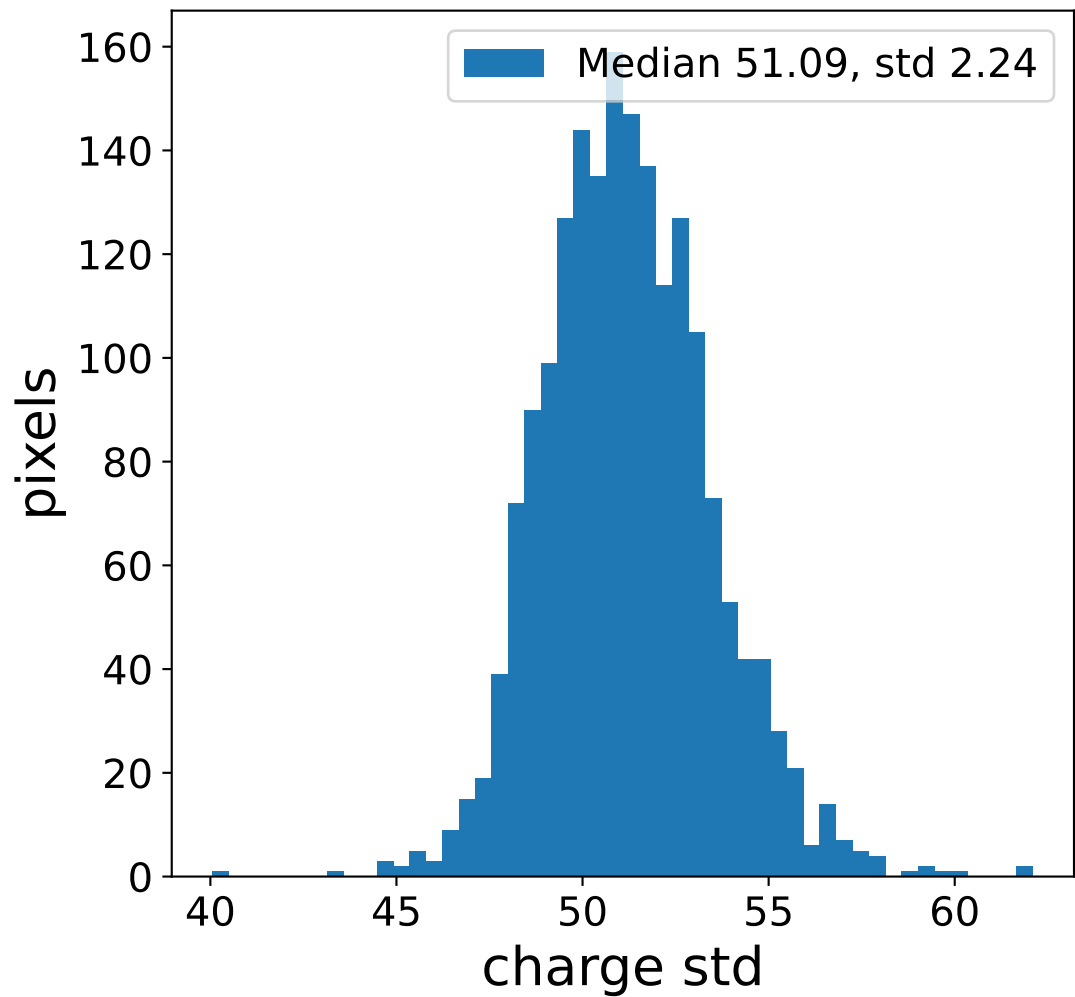

Run 17214, Cat-A calibration

Run 17214

Run 17214 channel: HG

FF sample of 10000 events

pedestal sample of 10000 events

flat-fielded gain [ADC/pe]

Run 17214 channel: LG

FF sample of 10000 events

pedestal sample of 10000 events

flat-fielded gain [ADC/pe]