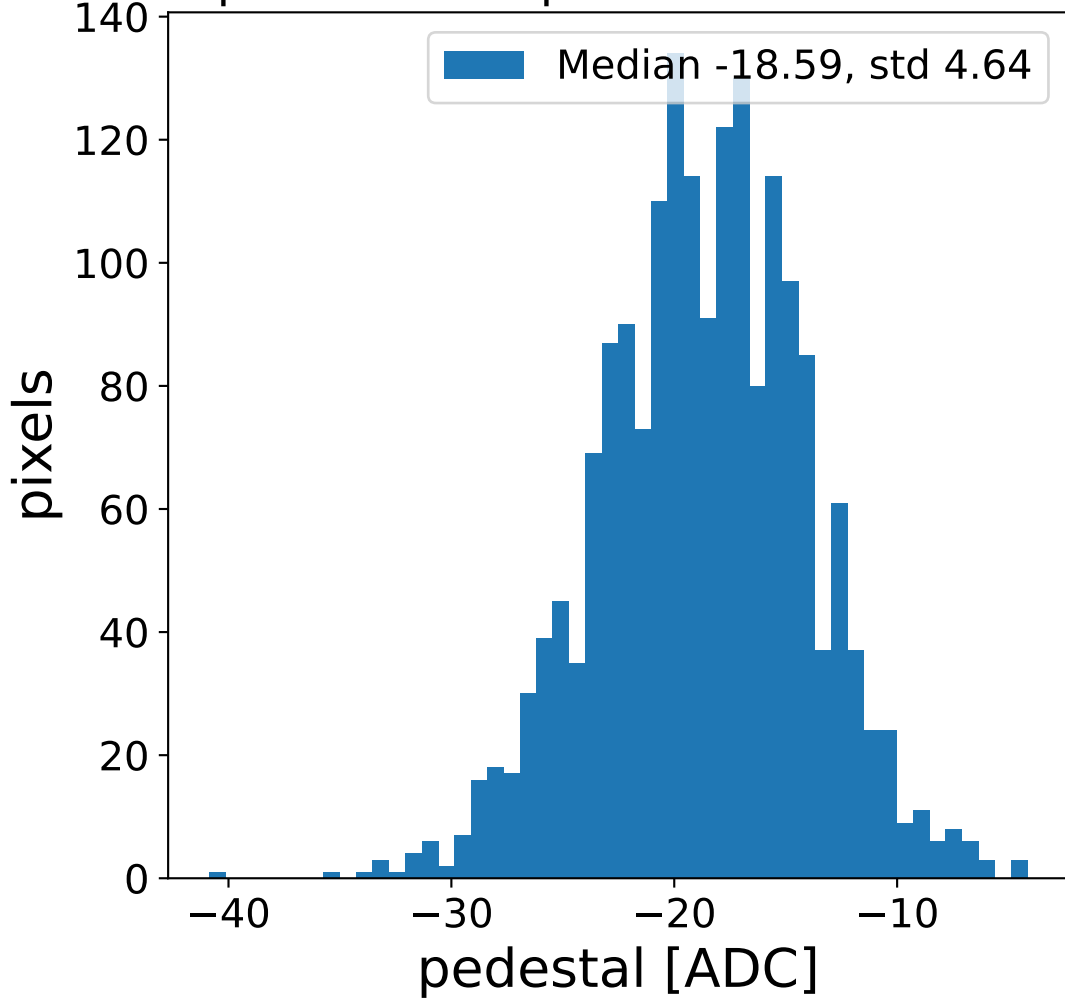

Run 17305, Cat-A calibration

Run 17305

Run 17305 channel: HG

FF sample of 10000 events

pedestal sample of 10000 events

flat-fielded gain [ADC/pe]

Run 17305 channel: LG

FF sample of 10000 events

pedestal sample of 10000 events

flat-fielded gain [ADC/pe]