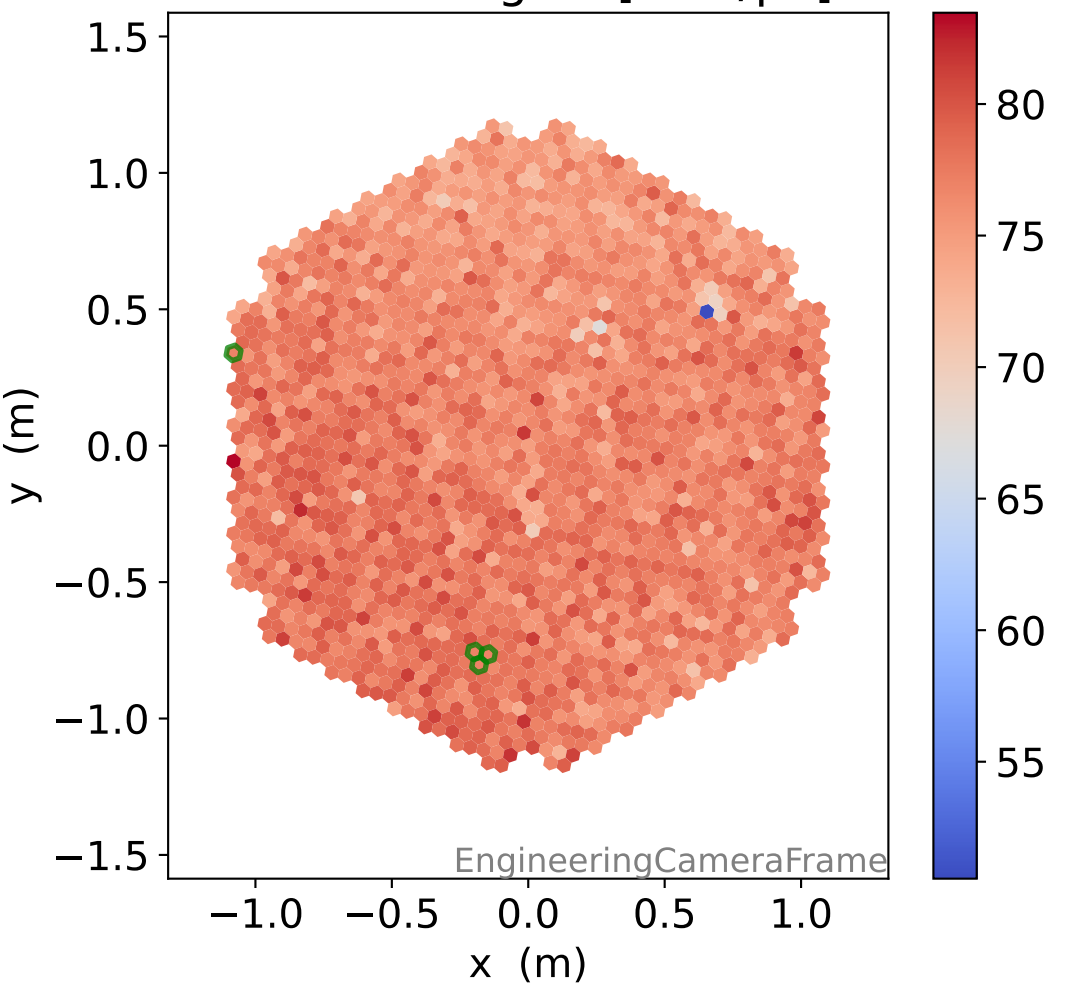

Run 17305, Cat-A calibration

Run 17305

Run 17305 channel: HG

FF sample of 10000 events

pedestal sample of 10000 events

flat-fielded gain [ADC/pe]

Run 17305 channel: LG

FF sample of 10000 events

pedestal sample of 10000 events

flat-fielded gain [ADC/pe]