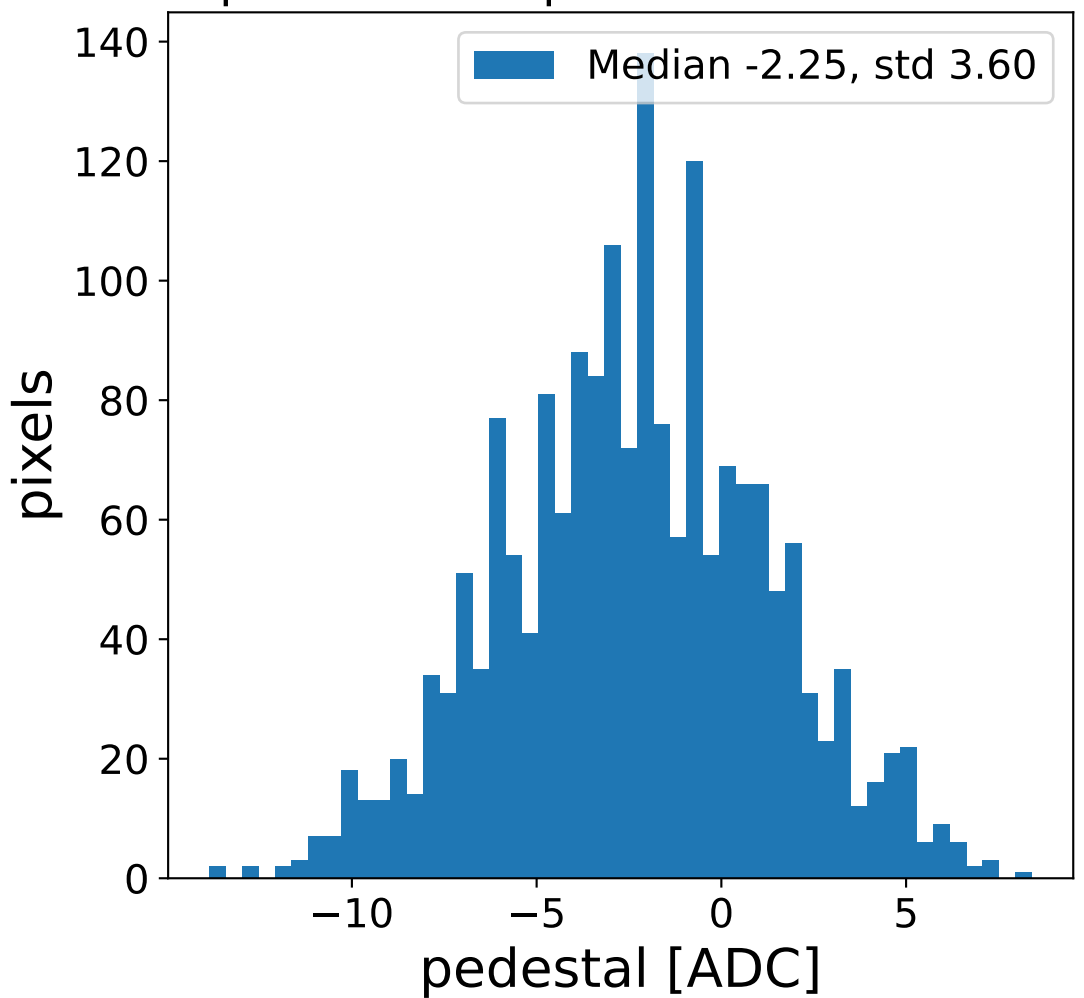

Run 17305, Cat-A calibration

Run 17305

Run 17305 channel: HG

FF sample of 10000 events

pedestal sample of 10000 events

flat-fielded gain [ADC/pe]

Run 17305 channel: LG

FF sample of 10000 events

pedestal sample of 10000 events

flat-fielded gain [ADC/pe]