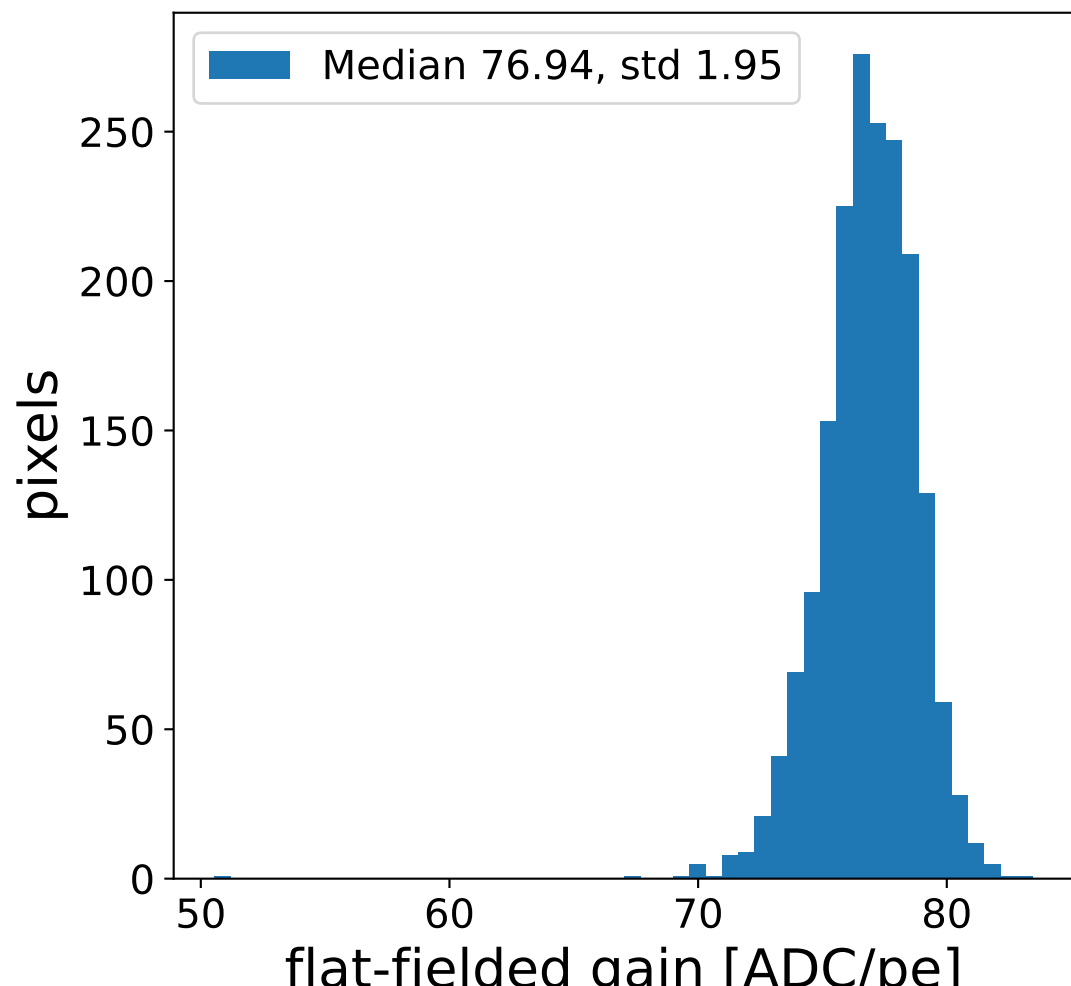

Run 17305, Cat-A calibration

Run 17305

Run 17305 channel: HG

FF sample of 10000 events

pedestal sample of 10000 events

flat-fielded gain [ADC/pe]

Run 17305 channel: LG

FF sample of 10000 events

pedestal sample of 10000 events

flat-fielded gain [ADC/pe]