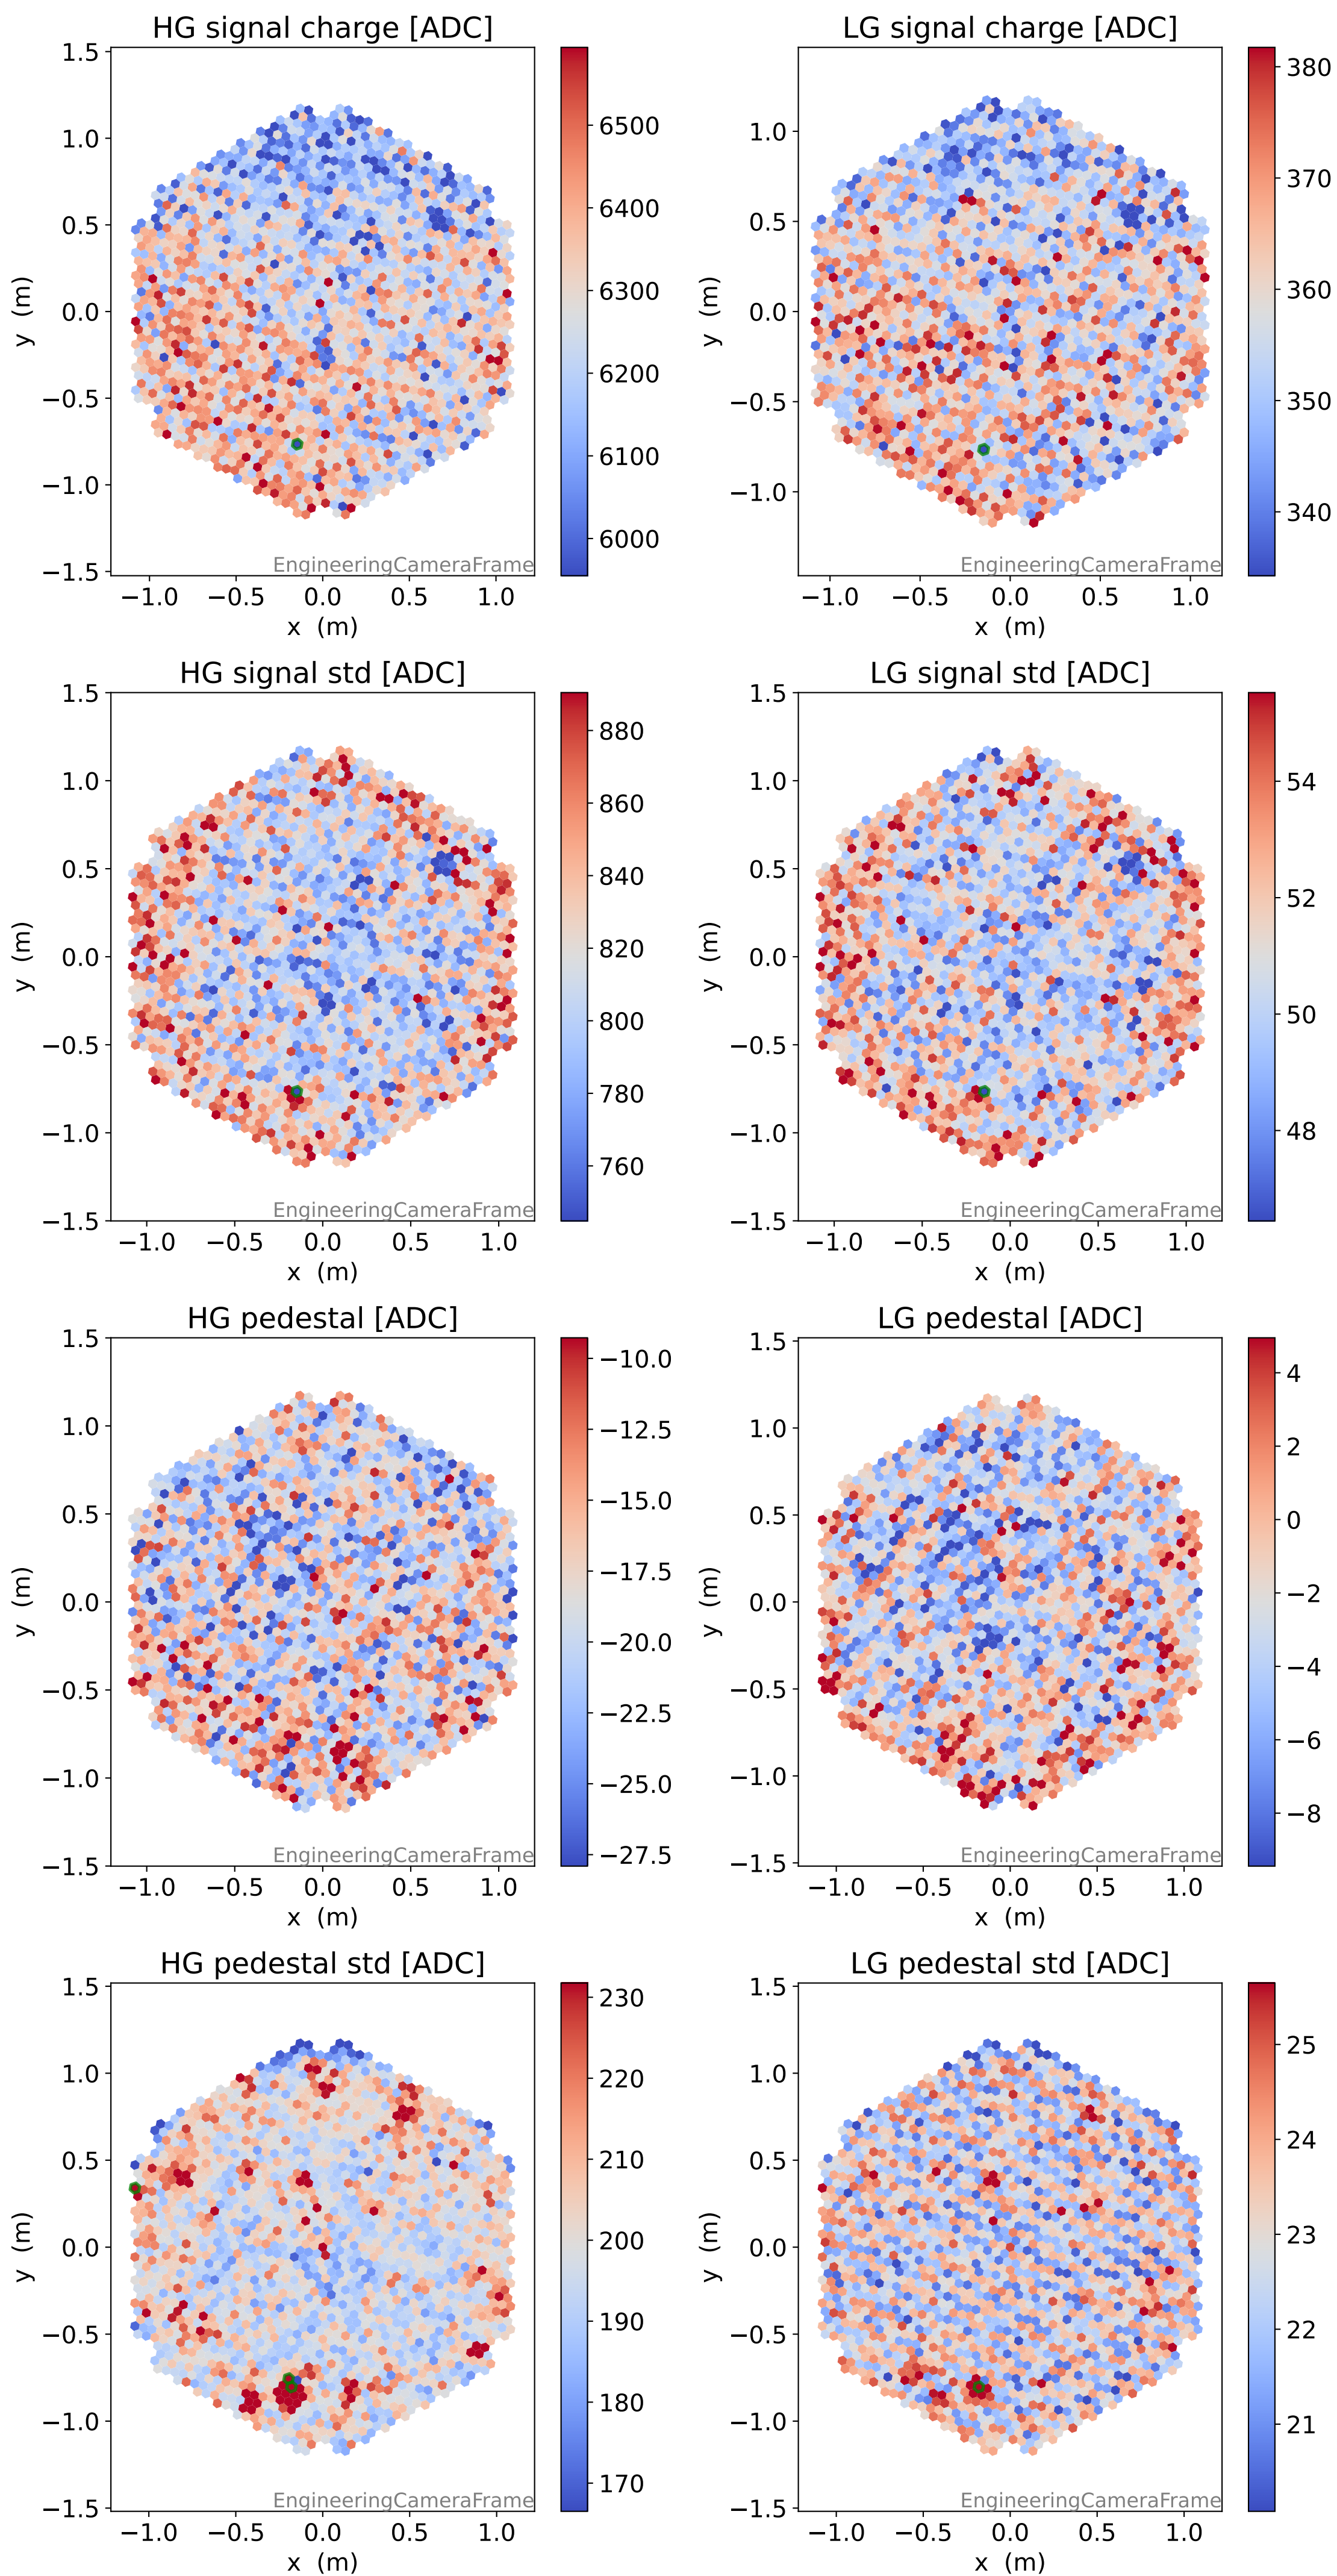

Run 17305, Cat-A calibration

Run 17305

Run 17305 channel: HG

FF sample of 10000 events

pedestal sample of 10000 events

flat-fielded gain [ADC/pe]

Run 17305 channel: LG

FF sample of 10000 events

pedestal sample of 10000 events

flat-fielded gain [ADC/pe]