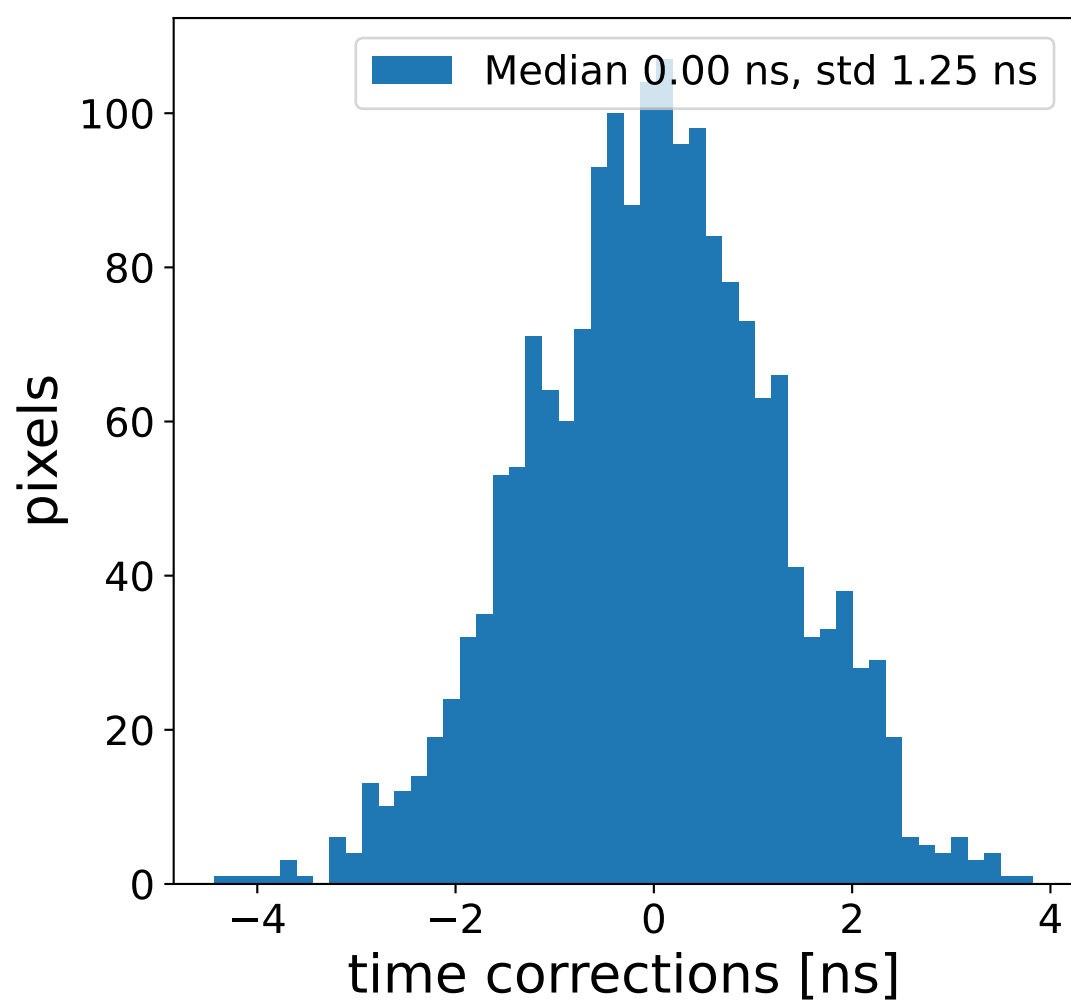

Run 17305, Cat-A calibration

Run 17305

Run 17305 channel: HG

FF sample of 10000 events

pedestal sample of 10000 events

flat-fielded gain [ADC/pe]

Run 17305 channel: LG

FF sample of 10000 events

pedestal sample of 10000 events

flat-fielded gain [ADC/pe]