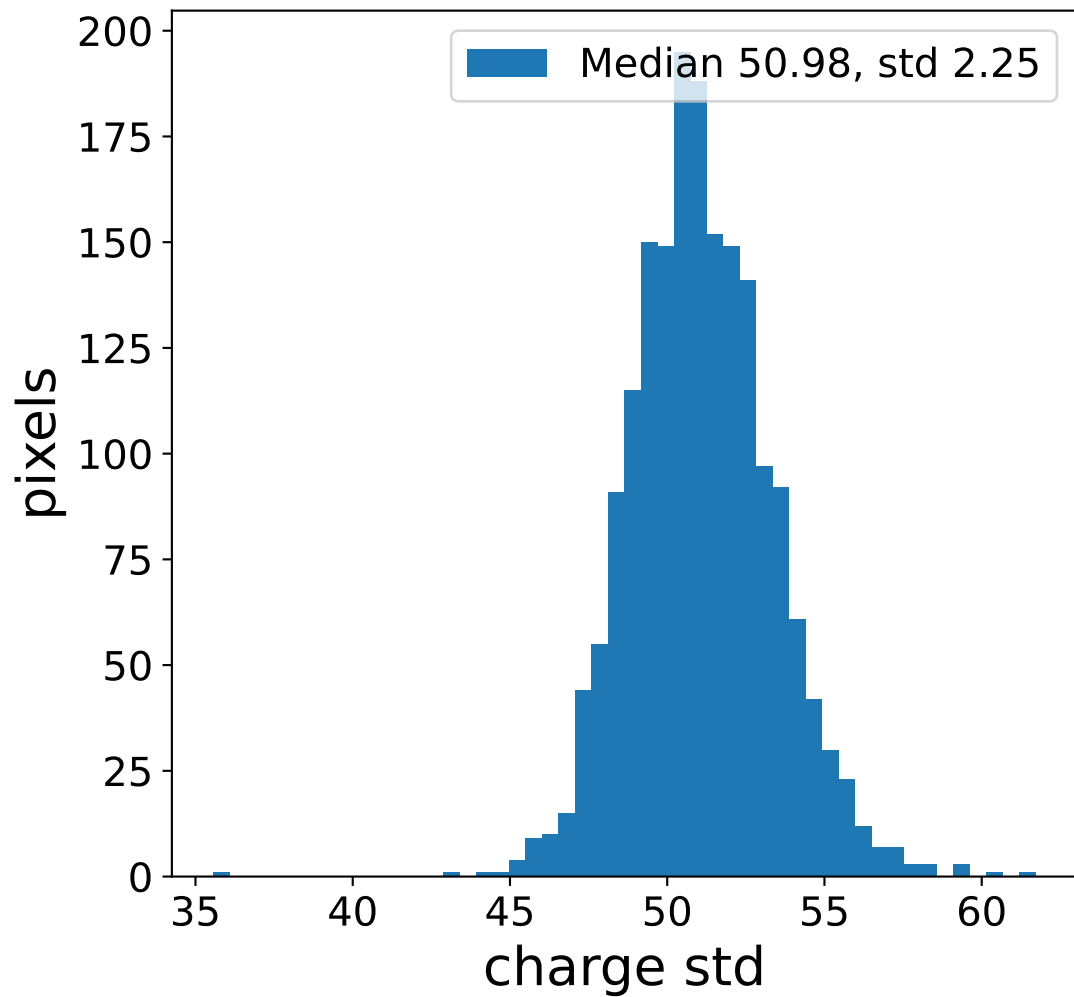

Run 17305, Cat-A calibration

Run 17305

Run 17305 channel: HG

FF sample of 10000 events

pedestal sample of 10000 events

flat-fielded gain [ADC/pe]

Run 17305 channel: LG

FF sample of 10000 events

pedestal sample of 10000 events

flat-fielded gain [ADC/pe]