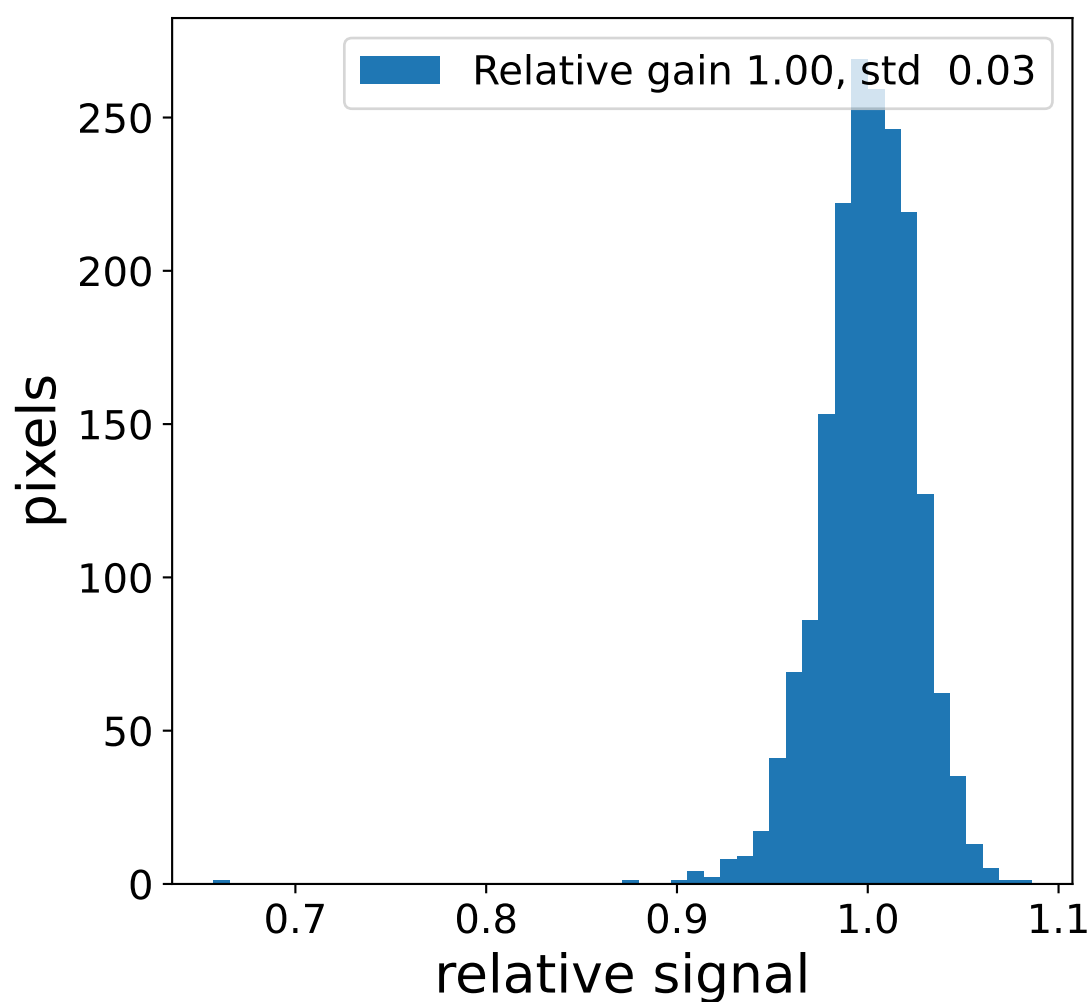

Run 17305, Cat-A calibration

Run 17305

Run 17305 channel: HG

FF sample of 10000 events

pedestal sample of 10000 events

flat-fielded gain [ADC/pe]

Run 17305 channel: LG

FF sample of 10000 events

pedestal sample of 10000 events

flat-fielded gain [ADC/pe]