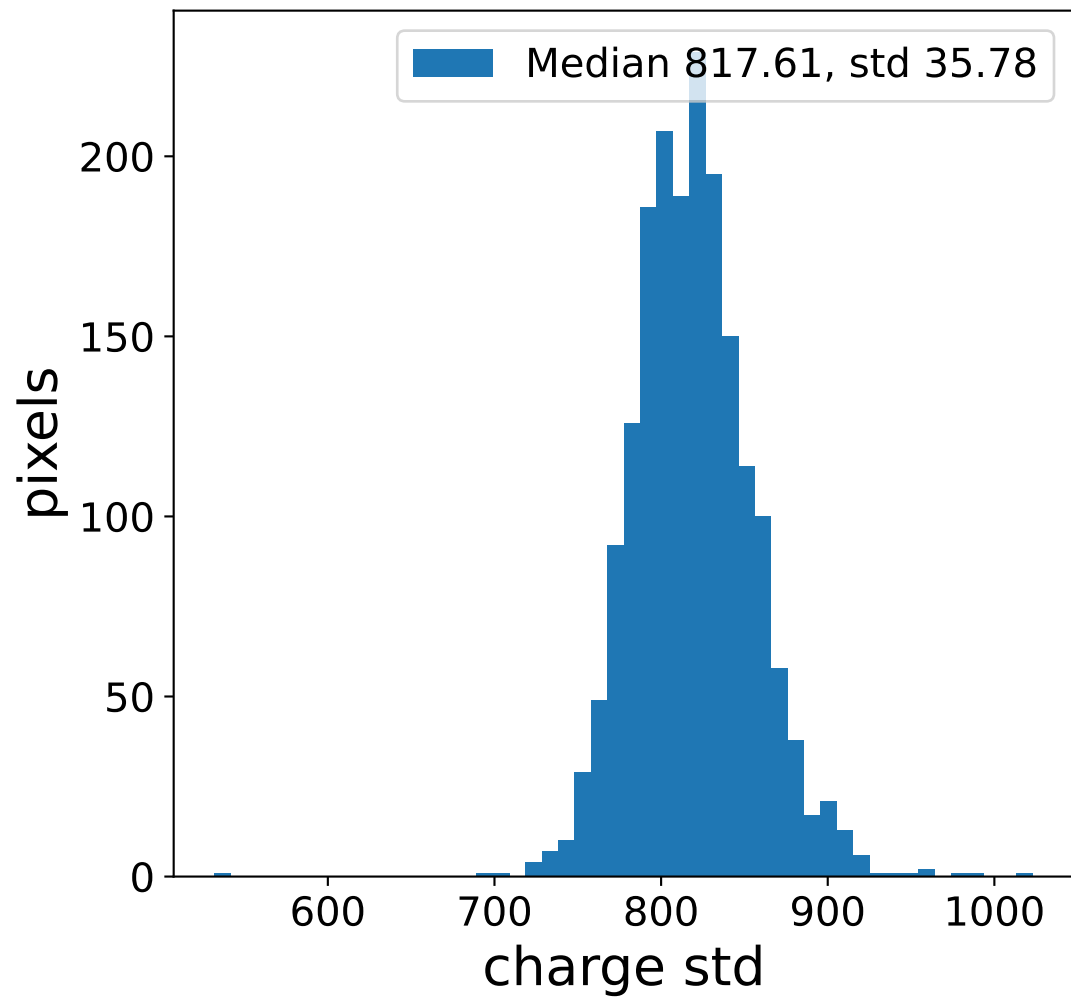

Run 17305, Cat-A calibration

Run 17305

Run 17305 channel: HG

FF sample of 10000 events

pedestal sample of 10000 events

flat-fielded gain [ADC/pe]

Run 17305 channel: LG

FF sample of 10000 events

pedestal sample of 10000 events

flat-fielded gain [ADC/pe]