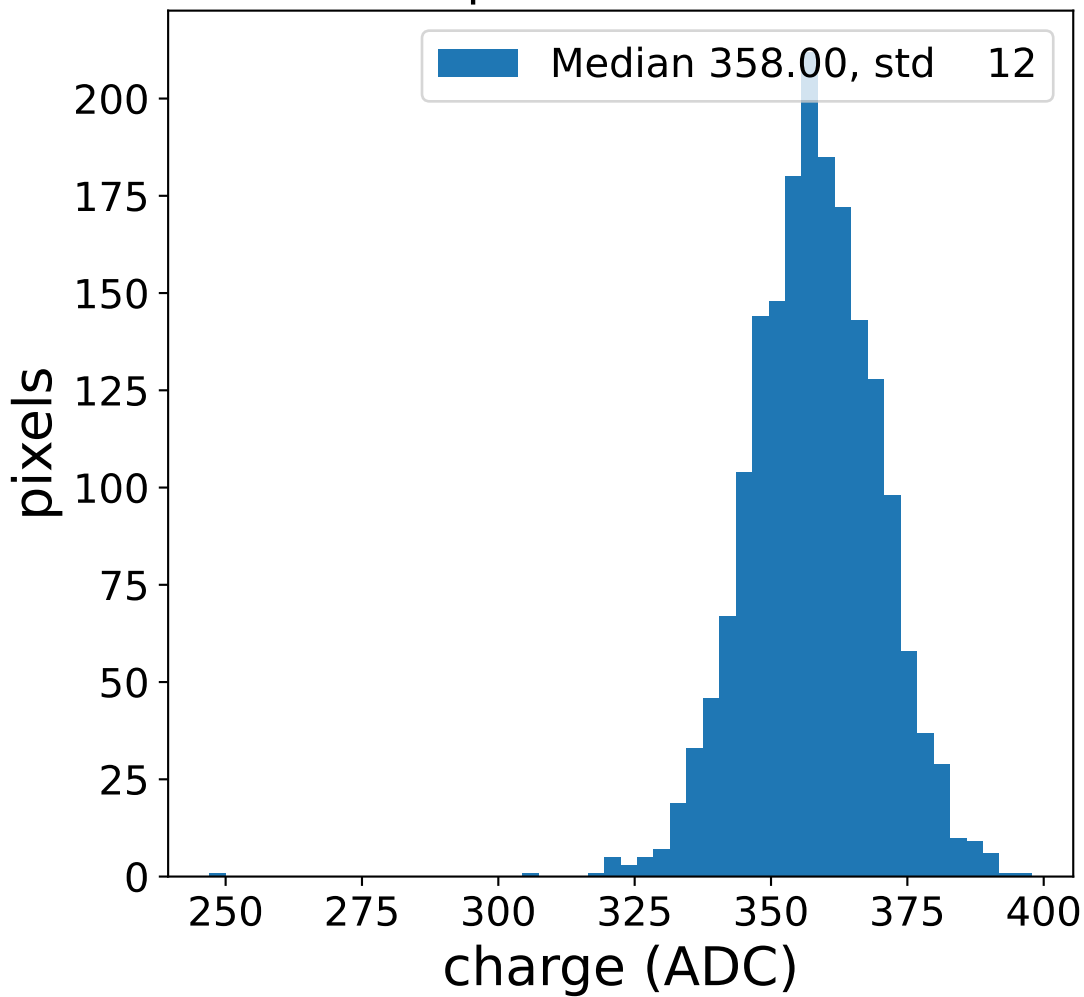

Run 17305, Cat-A calibration

Run 17305

Run 17305 channel: HG

FF sample of 10000 events

pedestal sample of 10000 events

flat-fielded gain [ADC/pe]

Run 17305 channel: LG

FF sample of 10000 events

pedestal sample of 10000 events

flat-fielded gain [ADC/pe]