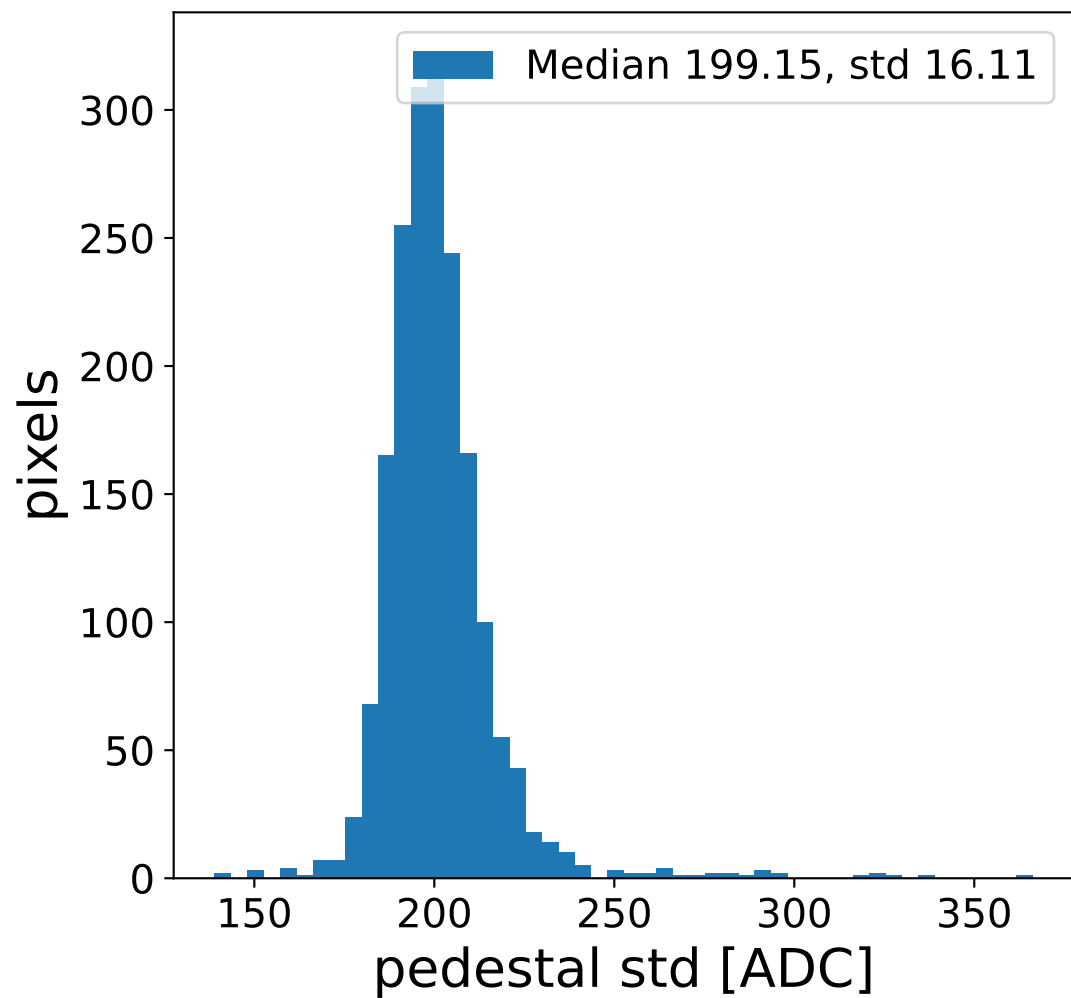

Run 17305, Cat-A calibration

Run 17305

Run 17305 channel: HG

FF sample of 10000 events

pedestal sample of 10000 events

flat-fielded gain [ADC/pe]

Run 17305 channel: LG

FF sample of 10000 events

pedestal sample of 10000 events

flat-fielded gain [ADC/pe]