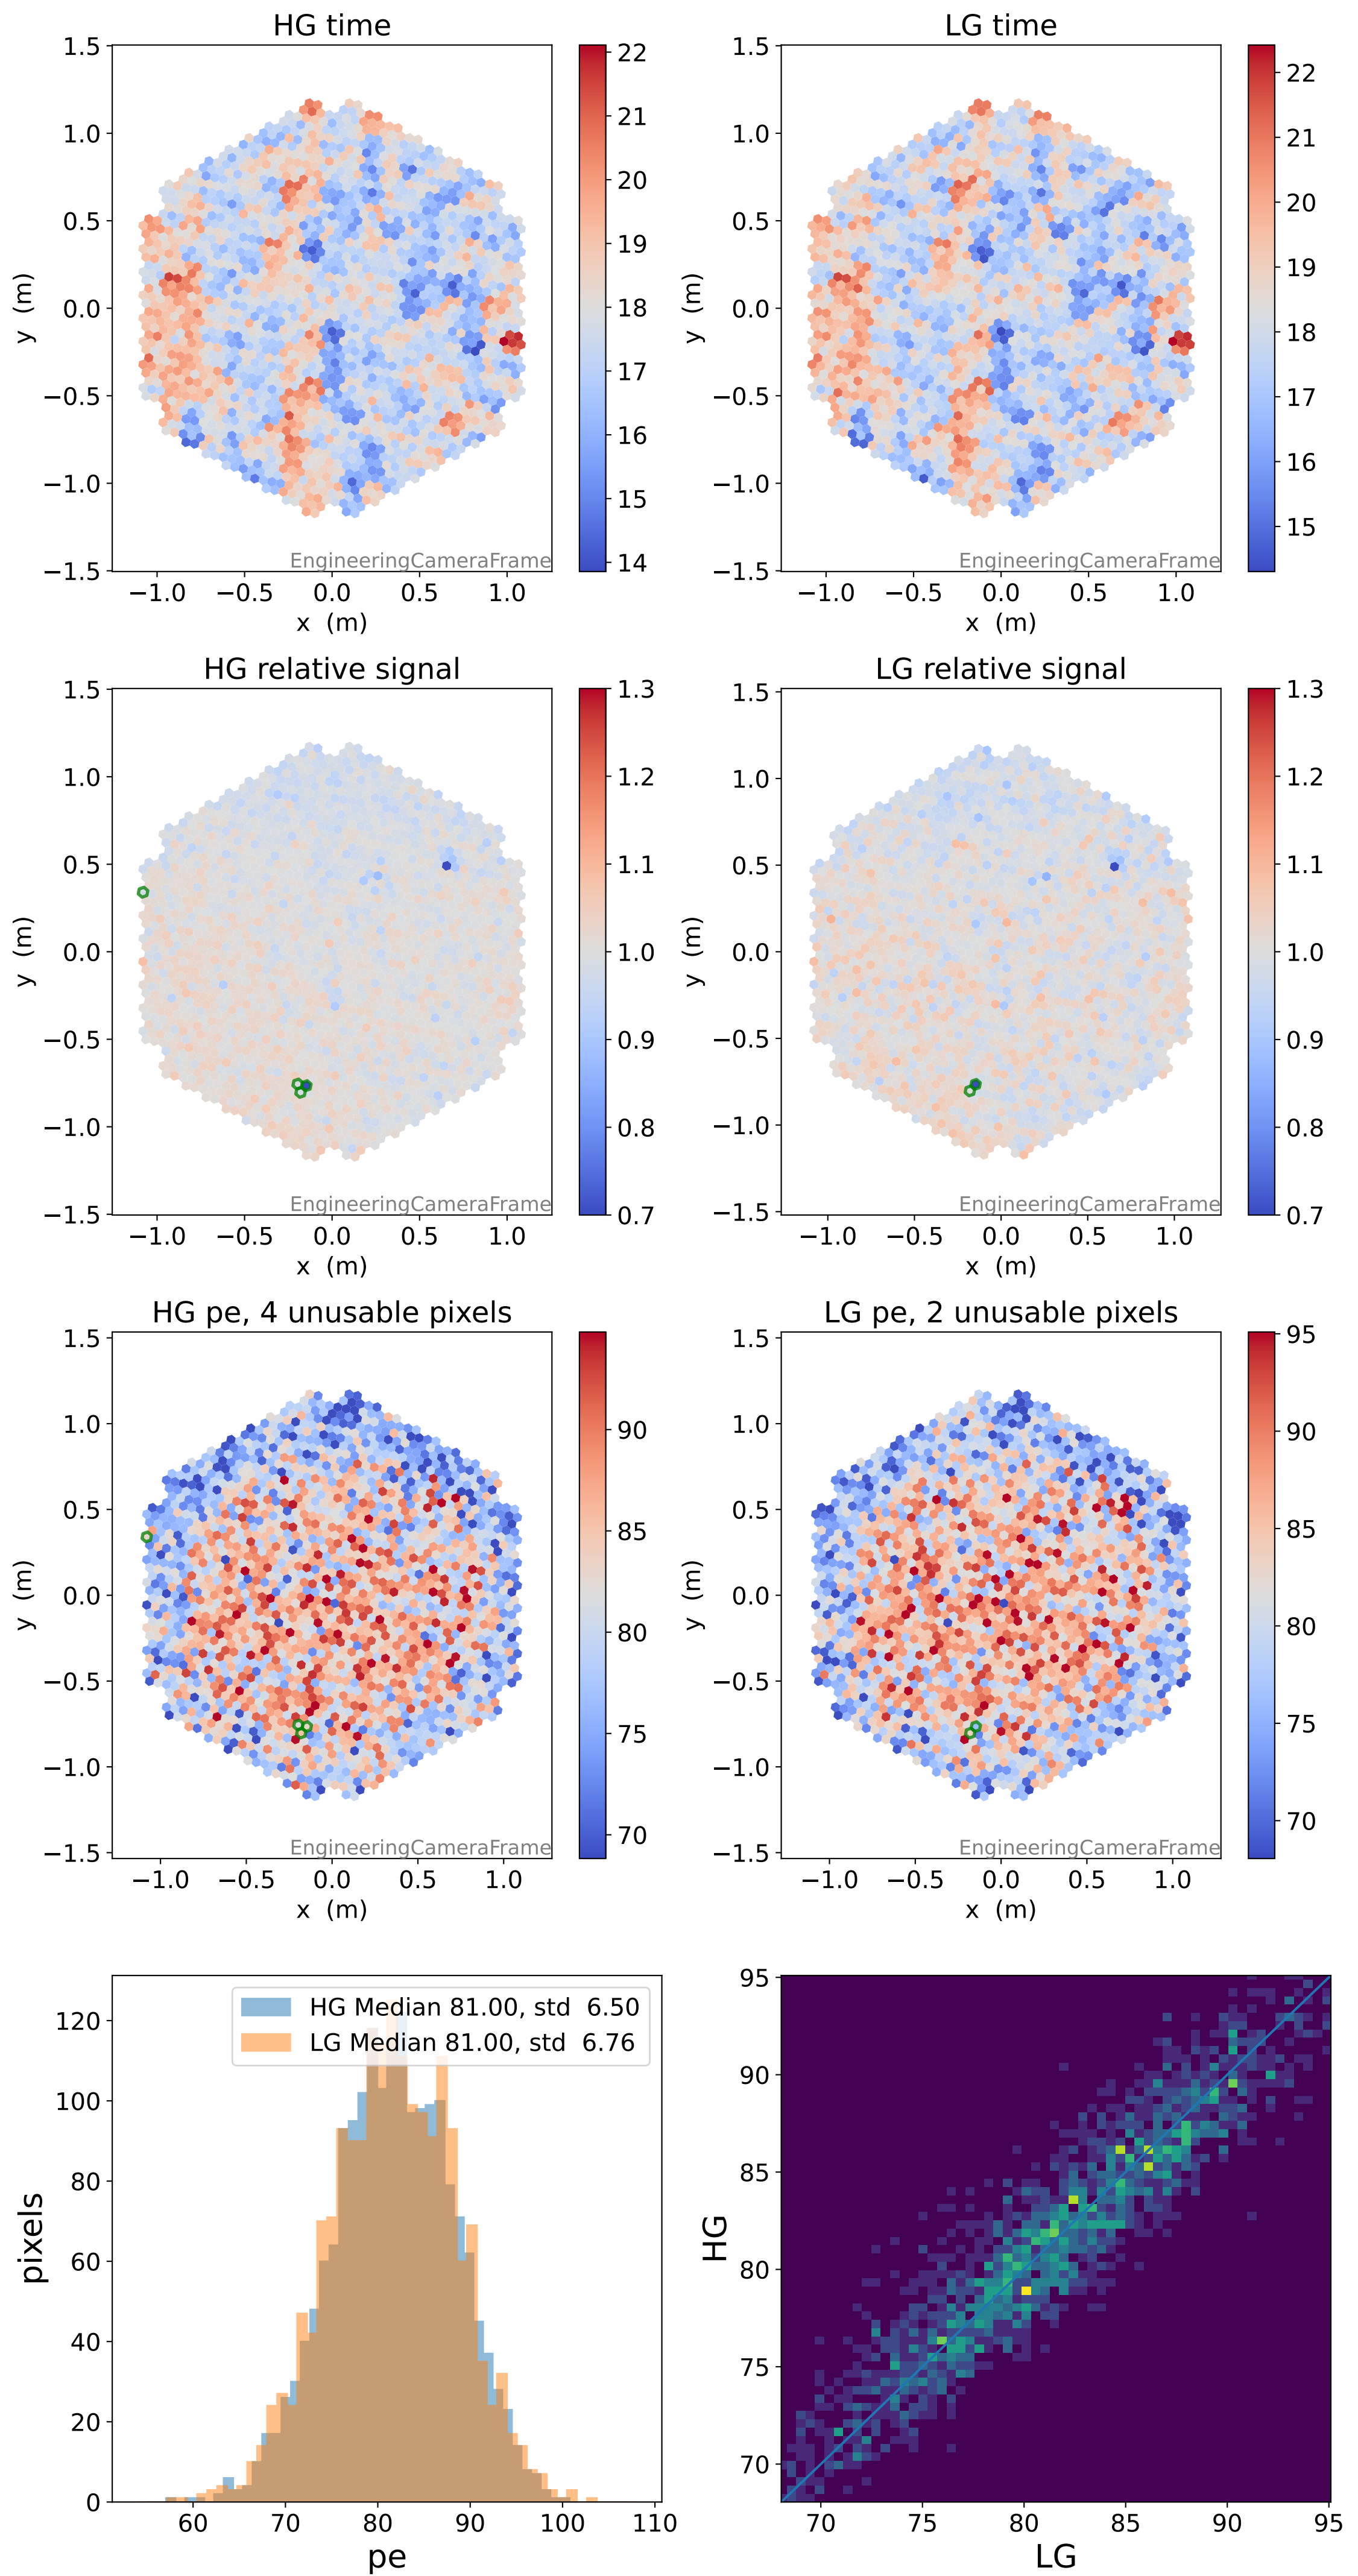

Run 17305, Cat-A calibration

Run 17305

Run 17305 channel: HG

FF sample of 10000 events

pedestal sample of 10000 events

flat-fielded gain [ADC/pe]

Run 17305 channel: LG

FF sample of 10000 events

pedestal sample of 10000 events

flat-fielded gain [ADC/pe]