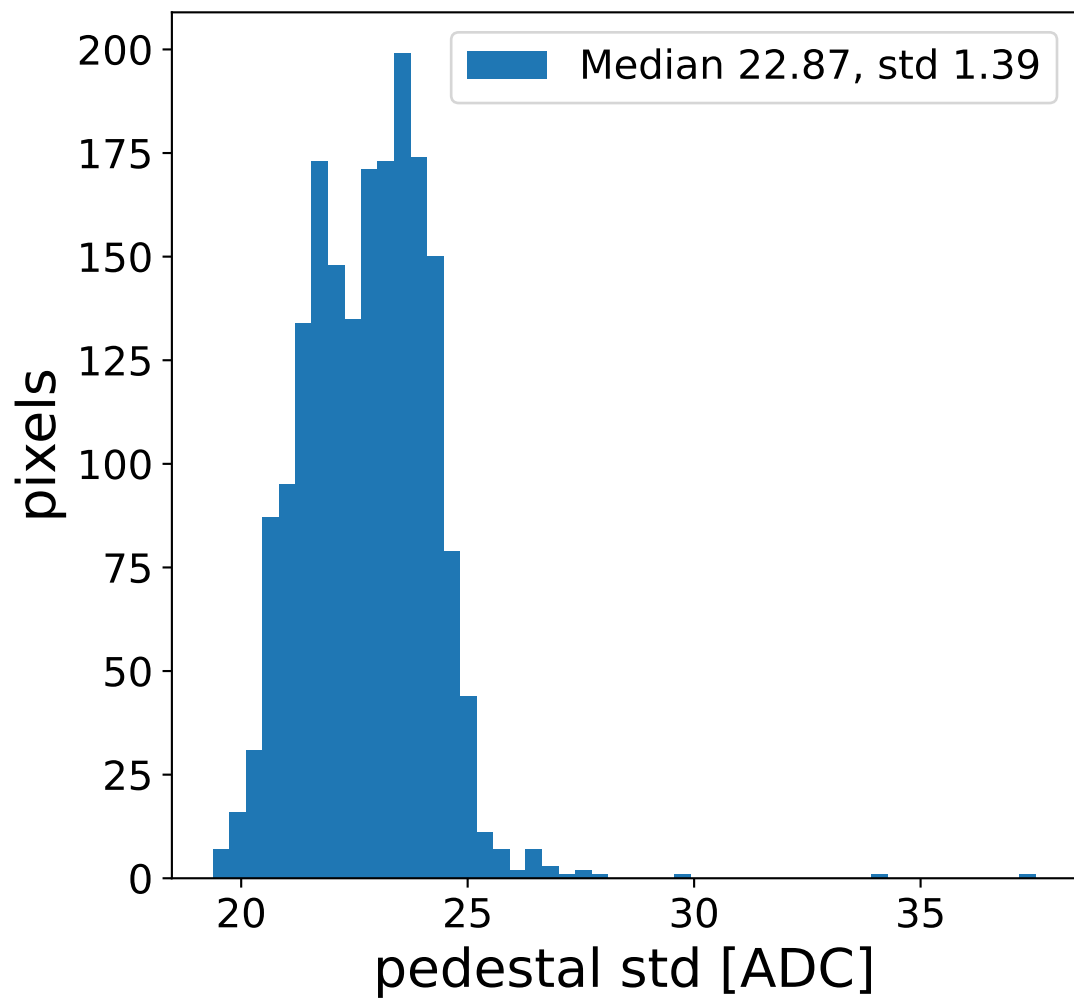

Run 17305, Cat-A calibration

Run 17305

Run 17305 channel: HG

FF sample of 10000 events

pedestal sample of 10000 events

flat-fielded gain [ADC/pe]

Run 17305 channel: LG

FF sample of 10000 events

pedestal sample of 10000 events

flat-fielded gain [ADC/pe]