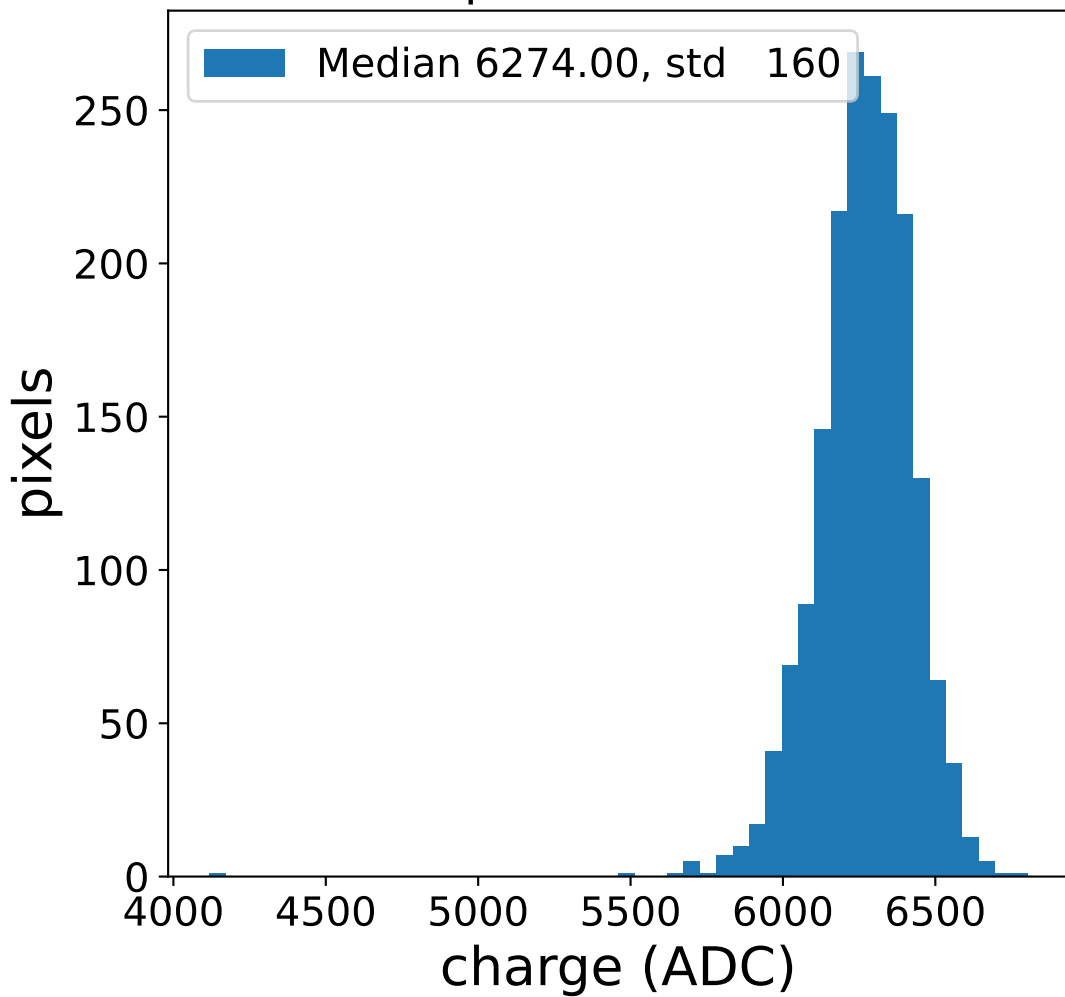

Run 17305, Cat-A calibration

Run 17305

Run 17305 channel: HG

FF sample of 10000 events

pedestal sample of 10000 events

flat-fielded gain [ADC/pe]

Run 17305 channel: LG

FF sample of 10000 events

pedestal sample of 10000 events

flat-fielded gain [ADC/pe]