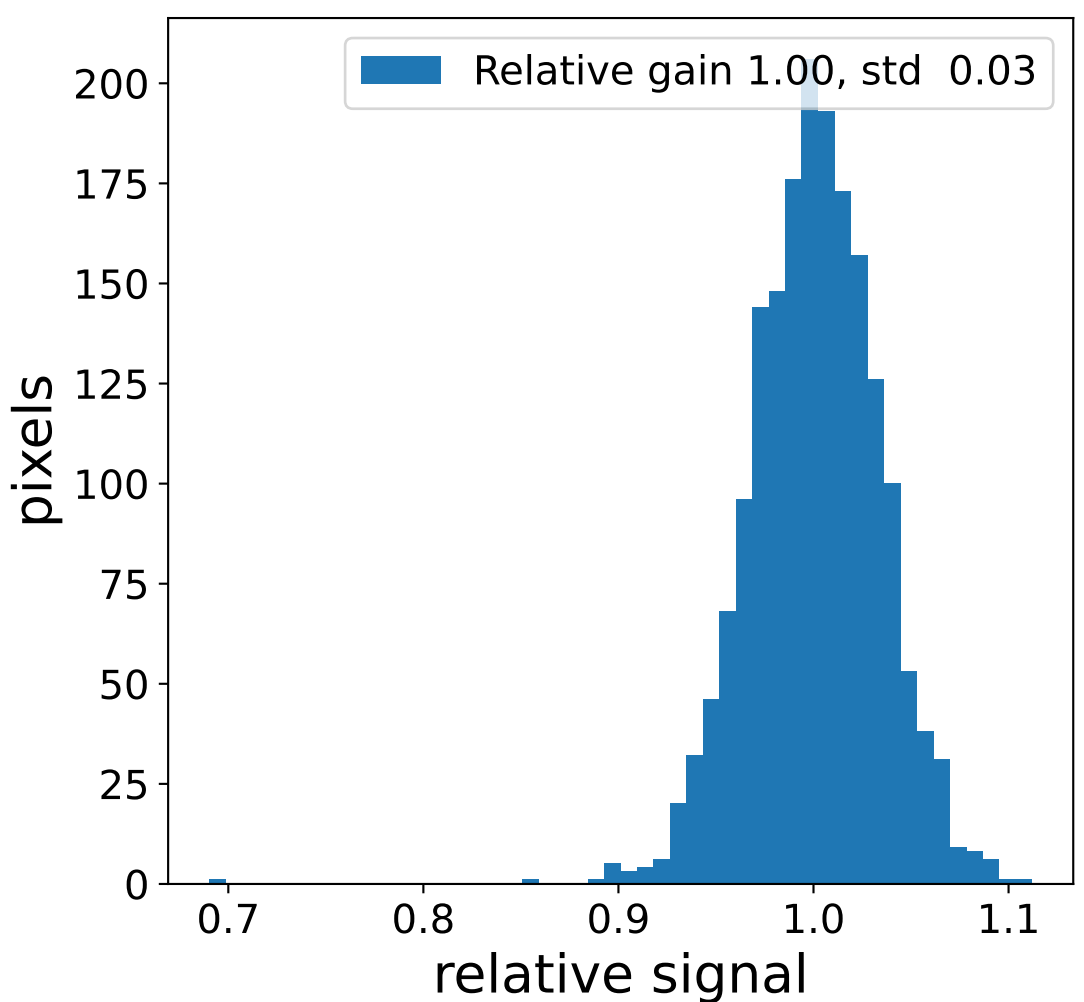

Run 17305, Cat-A calibration

Run 17305

Run 17305 channel: HG

FF sample of 10000 events

pedestal sample of 10000 events

flat-fielded gain [ADC/pe]

Run 17305 channel: LG

FF sample of 10000 events

pedestal sample of 10000 events

flat-fielded gain [ADC/pe]