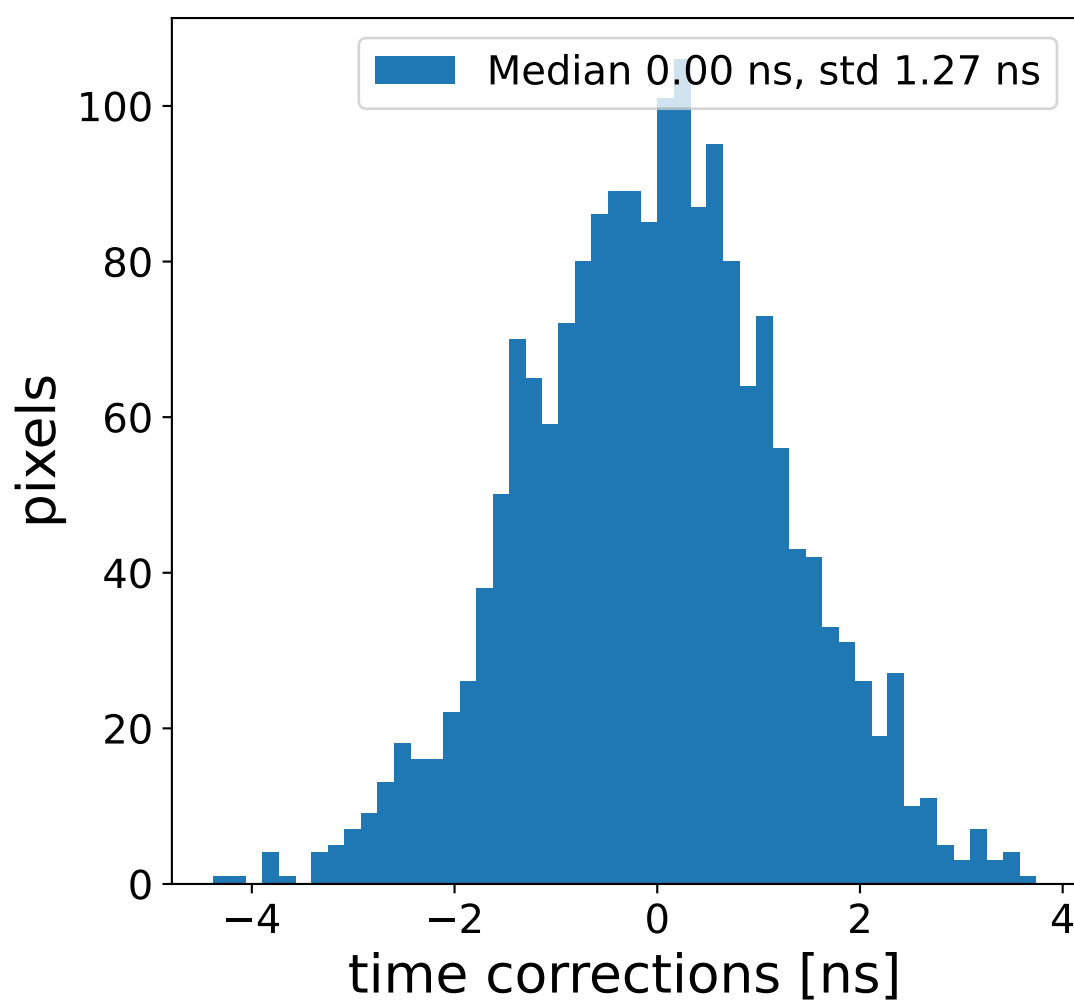

Run 17305, Cat-A calibration

Run 17305

Run 17305 channel: HG

FF sample of 10000 events

pedestal sample of 10000 events

flat-fielded gain [ADC/pe]

Run 17305 channel: LG

FF sample of 10000 events

pedestal sample of 10000 events

flat-fielded gain [ADC/pe]