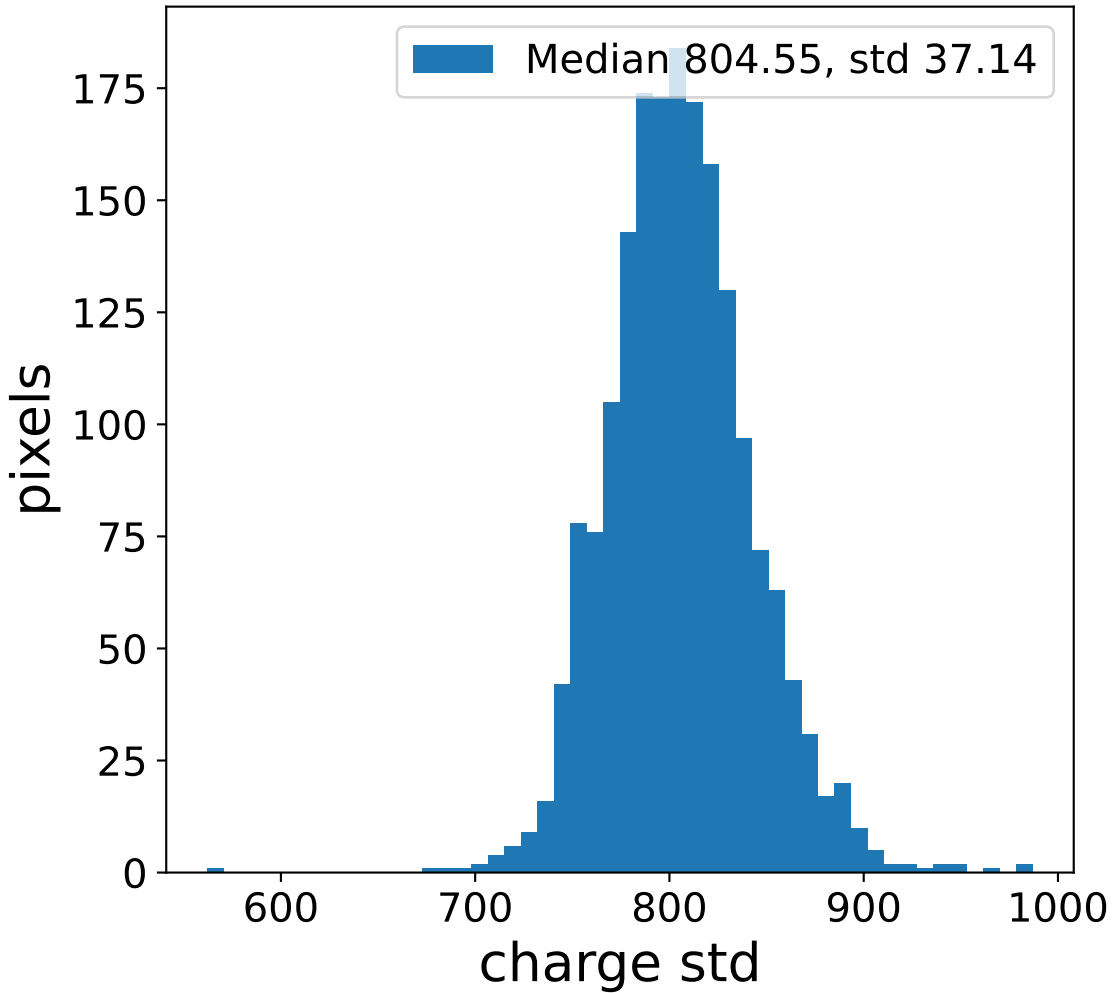

Run 17448, Cat-A calibration

Run 17448

Run 17448 channel: HG

FF sample of 10000 events

pedestal sample of 10000 events

flat-fielded gain [ADC/pe]

Run 17448 channel: LG

FF sample of 10000 events

pedestal sample of 10000 events

flat-fielded gain [ADC/pe]