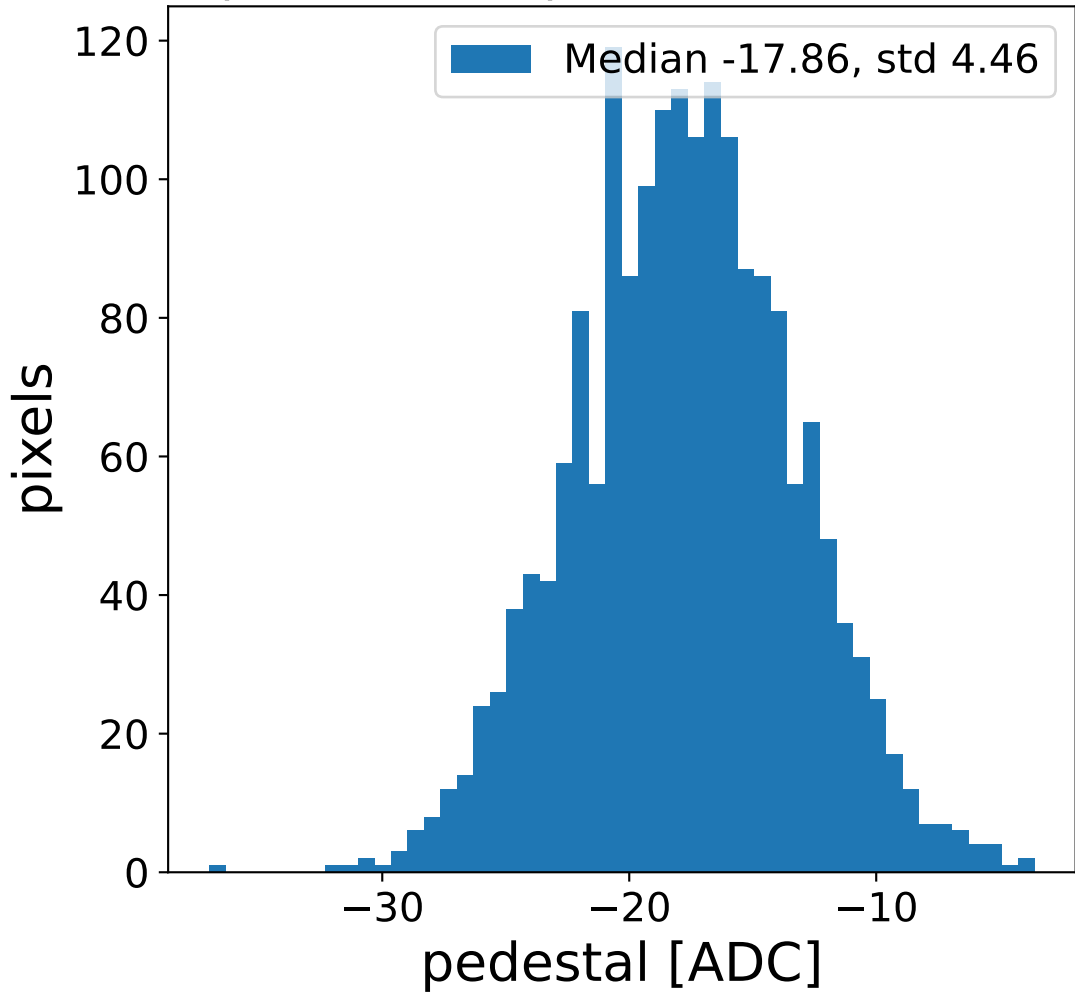

Run 17448, Cat-A calibration

Run 17448

Run 17448 channel: HG

FF sample of 10000 events

pedestal sample of 10000 events

flat-fielded gain [ADC/pe]

Run 17448 channel: LG

FF sample of 10000 events

pedestal sample of 10000 events

flat-fielded gain [ADC/pe]