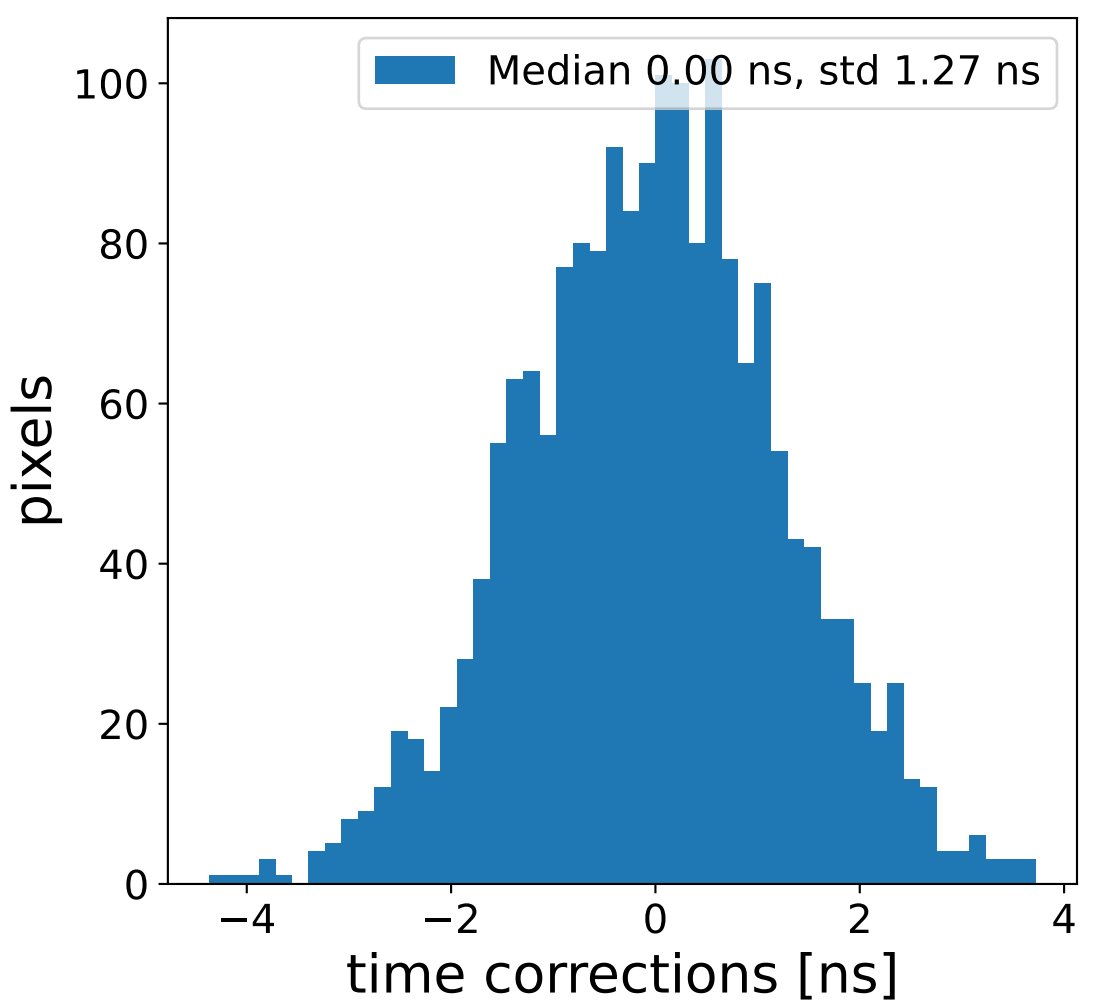

Run 17448, Cat-A calibration

Run 17448

Run 17448 channel: HG

FF sample of 10000 events

pedestal sample of 10000 events

flat-fielded gain [ADC/pe]

Run 17448 channel: LG

FF sample of 10000 events

pedestal sample of 10000 events

flat-fielded gain [ADC/pe]