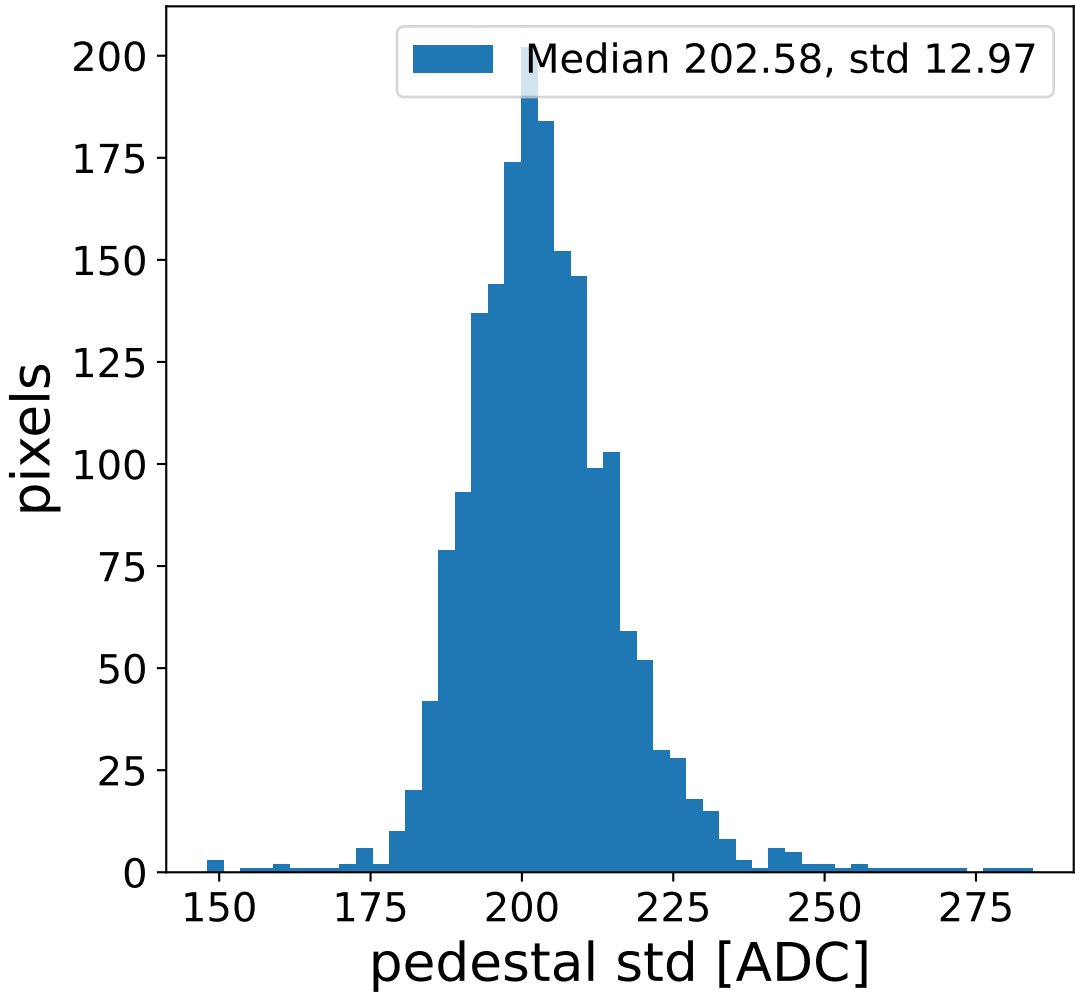

Run 17448, Cat-A calibration

Run 17448

Run 17448 channel: HG

FF sample of 10000 events

pedestal sample of 10000 events

flat-fielded gain [ADC/pe]

Run 17448 channel: LG

FF sample of 10000 events

pedestal sample of 10000 events

flat-fielded gain [ADC/pe]