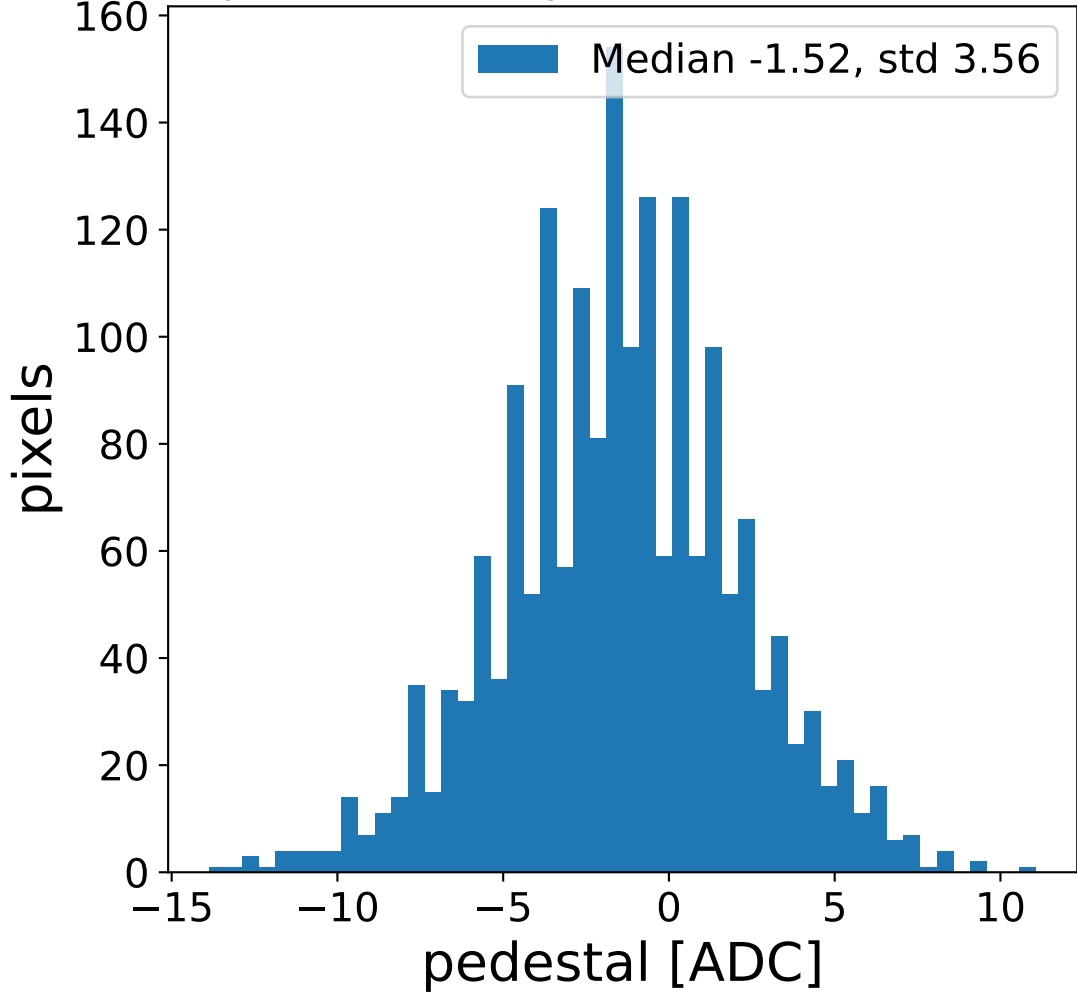

Run 17448, Cat-A calibration

Run 17448

Run 17448 channel: HG

FF sample of 10000 events

pedestal sample of 10000 events

flat-fielded gain [ADC/pe]

Run 17448 channel: LG

FF sample of 10000 events

pedestal sample of 10000 events

flat-fielded gain [ADC/pe]