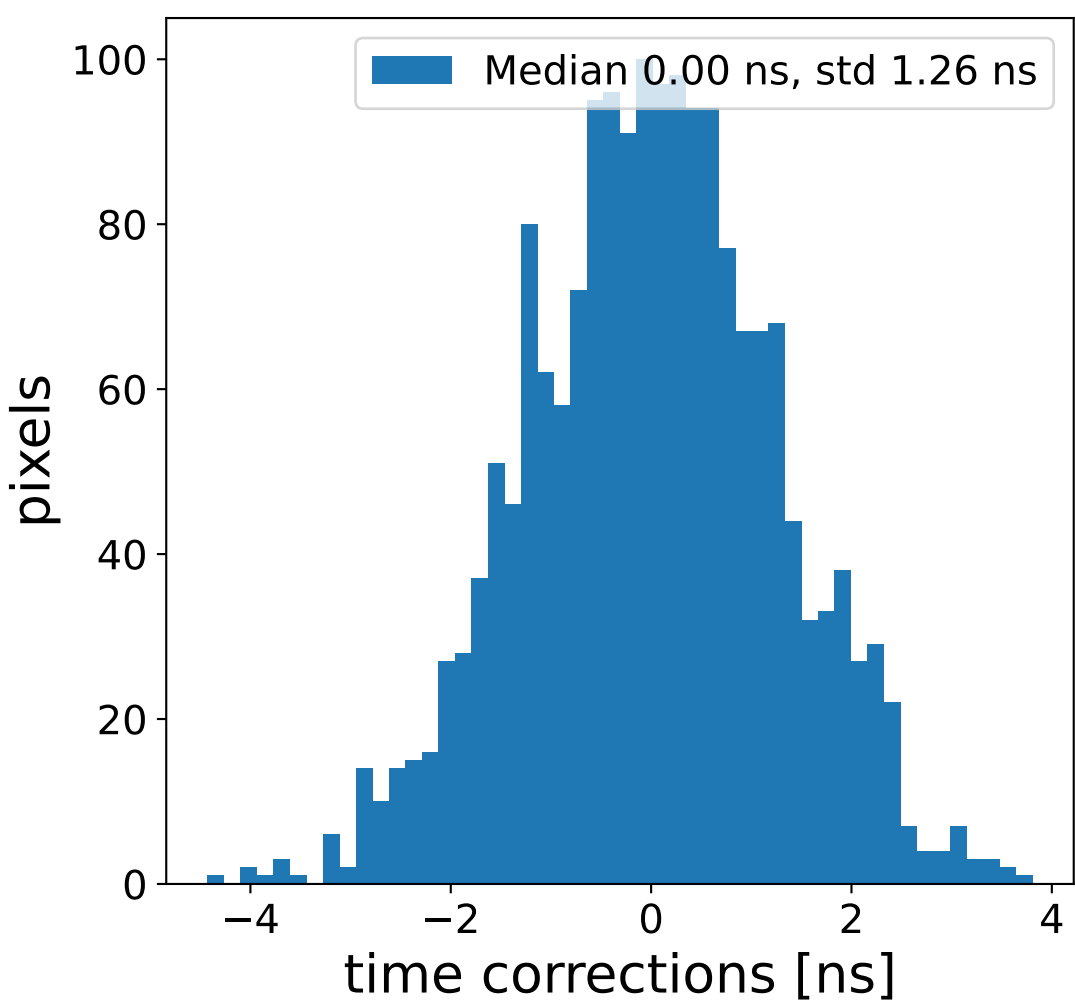

Run 17448, Cat-A calibration

Run 17448

Run 17448 channel: HG

FF sample of 10000 events

pedestal sample of 10000 events

flat-fielded gain [ADC/pe]

Run 17448 channel: LG

FF sample of 10000 events

pedestal sample of 10000 events

flat-fielded gain [ADC/pe]