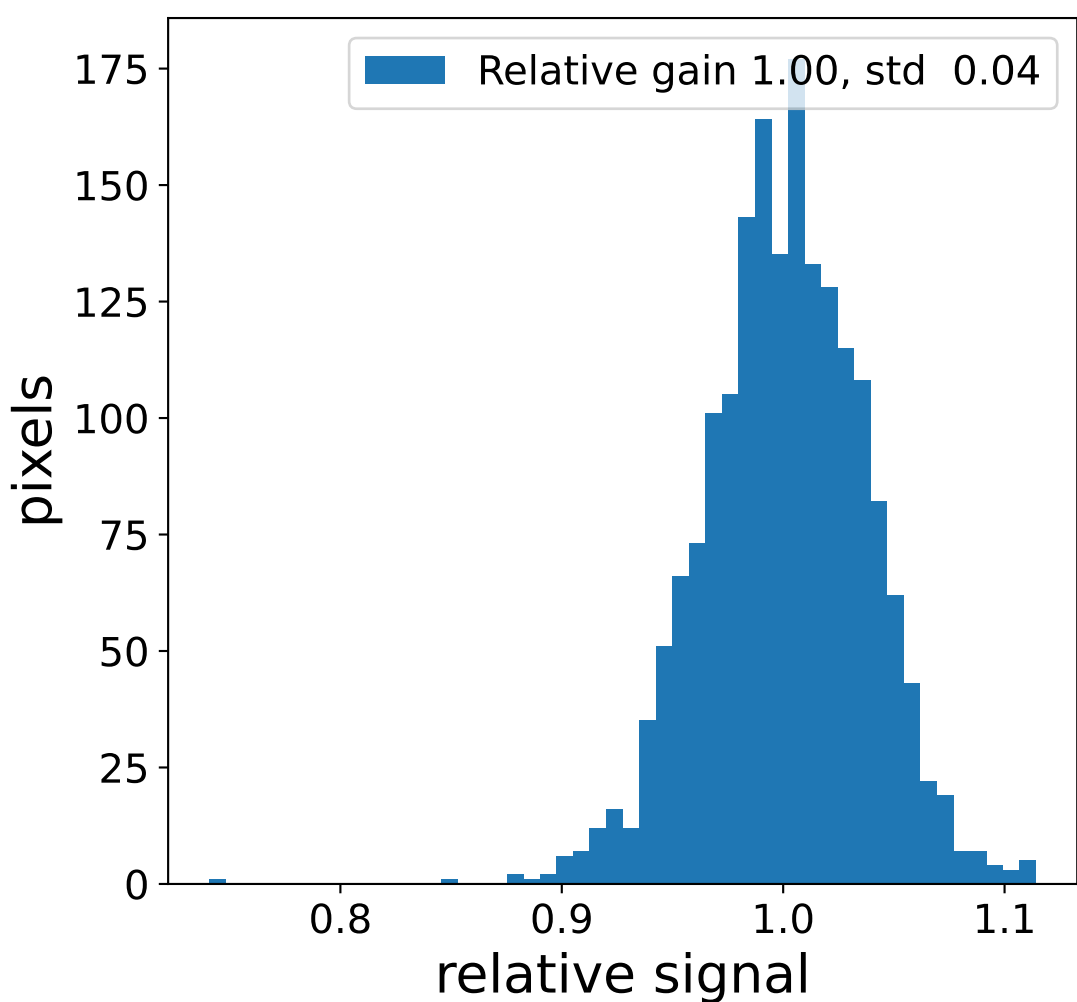

Run 17448, Cat-A calibration

Run 17448

Run 17448 channel: HG

FF sample of 10000 events

pedestal sample of 10000 events

flat-fielded gain [ADC/pe]

Run 17448 channel: LG

FF sample of 10000 events

pedestal sample of 10000 events

flat-fielded gain [ADC/pe]