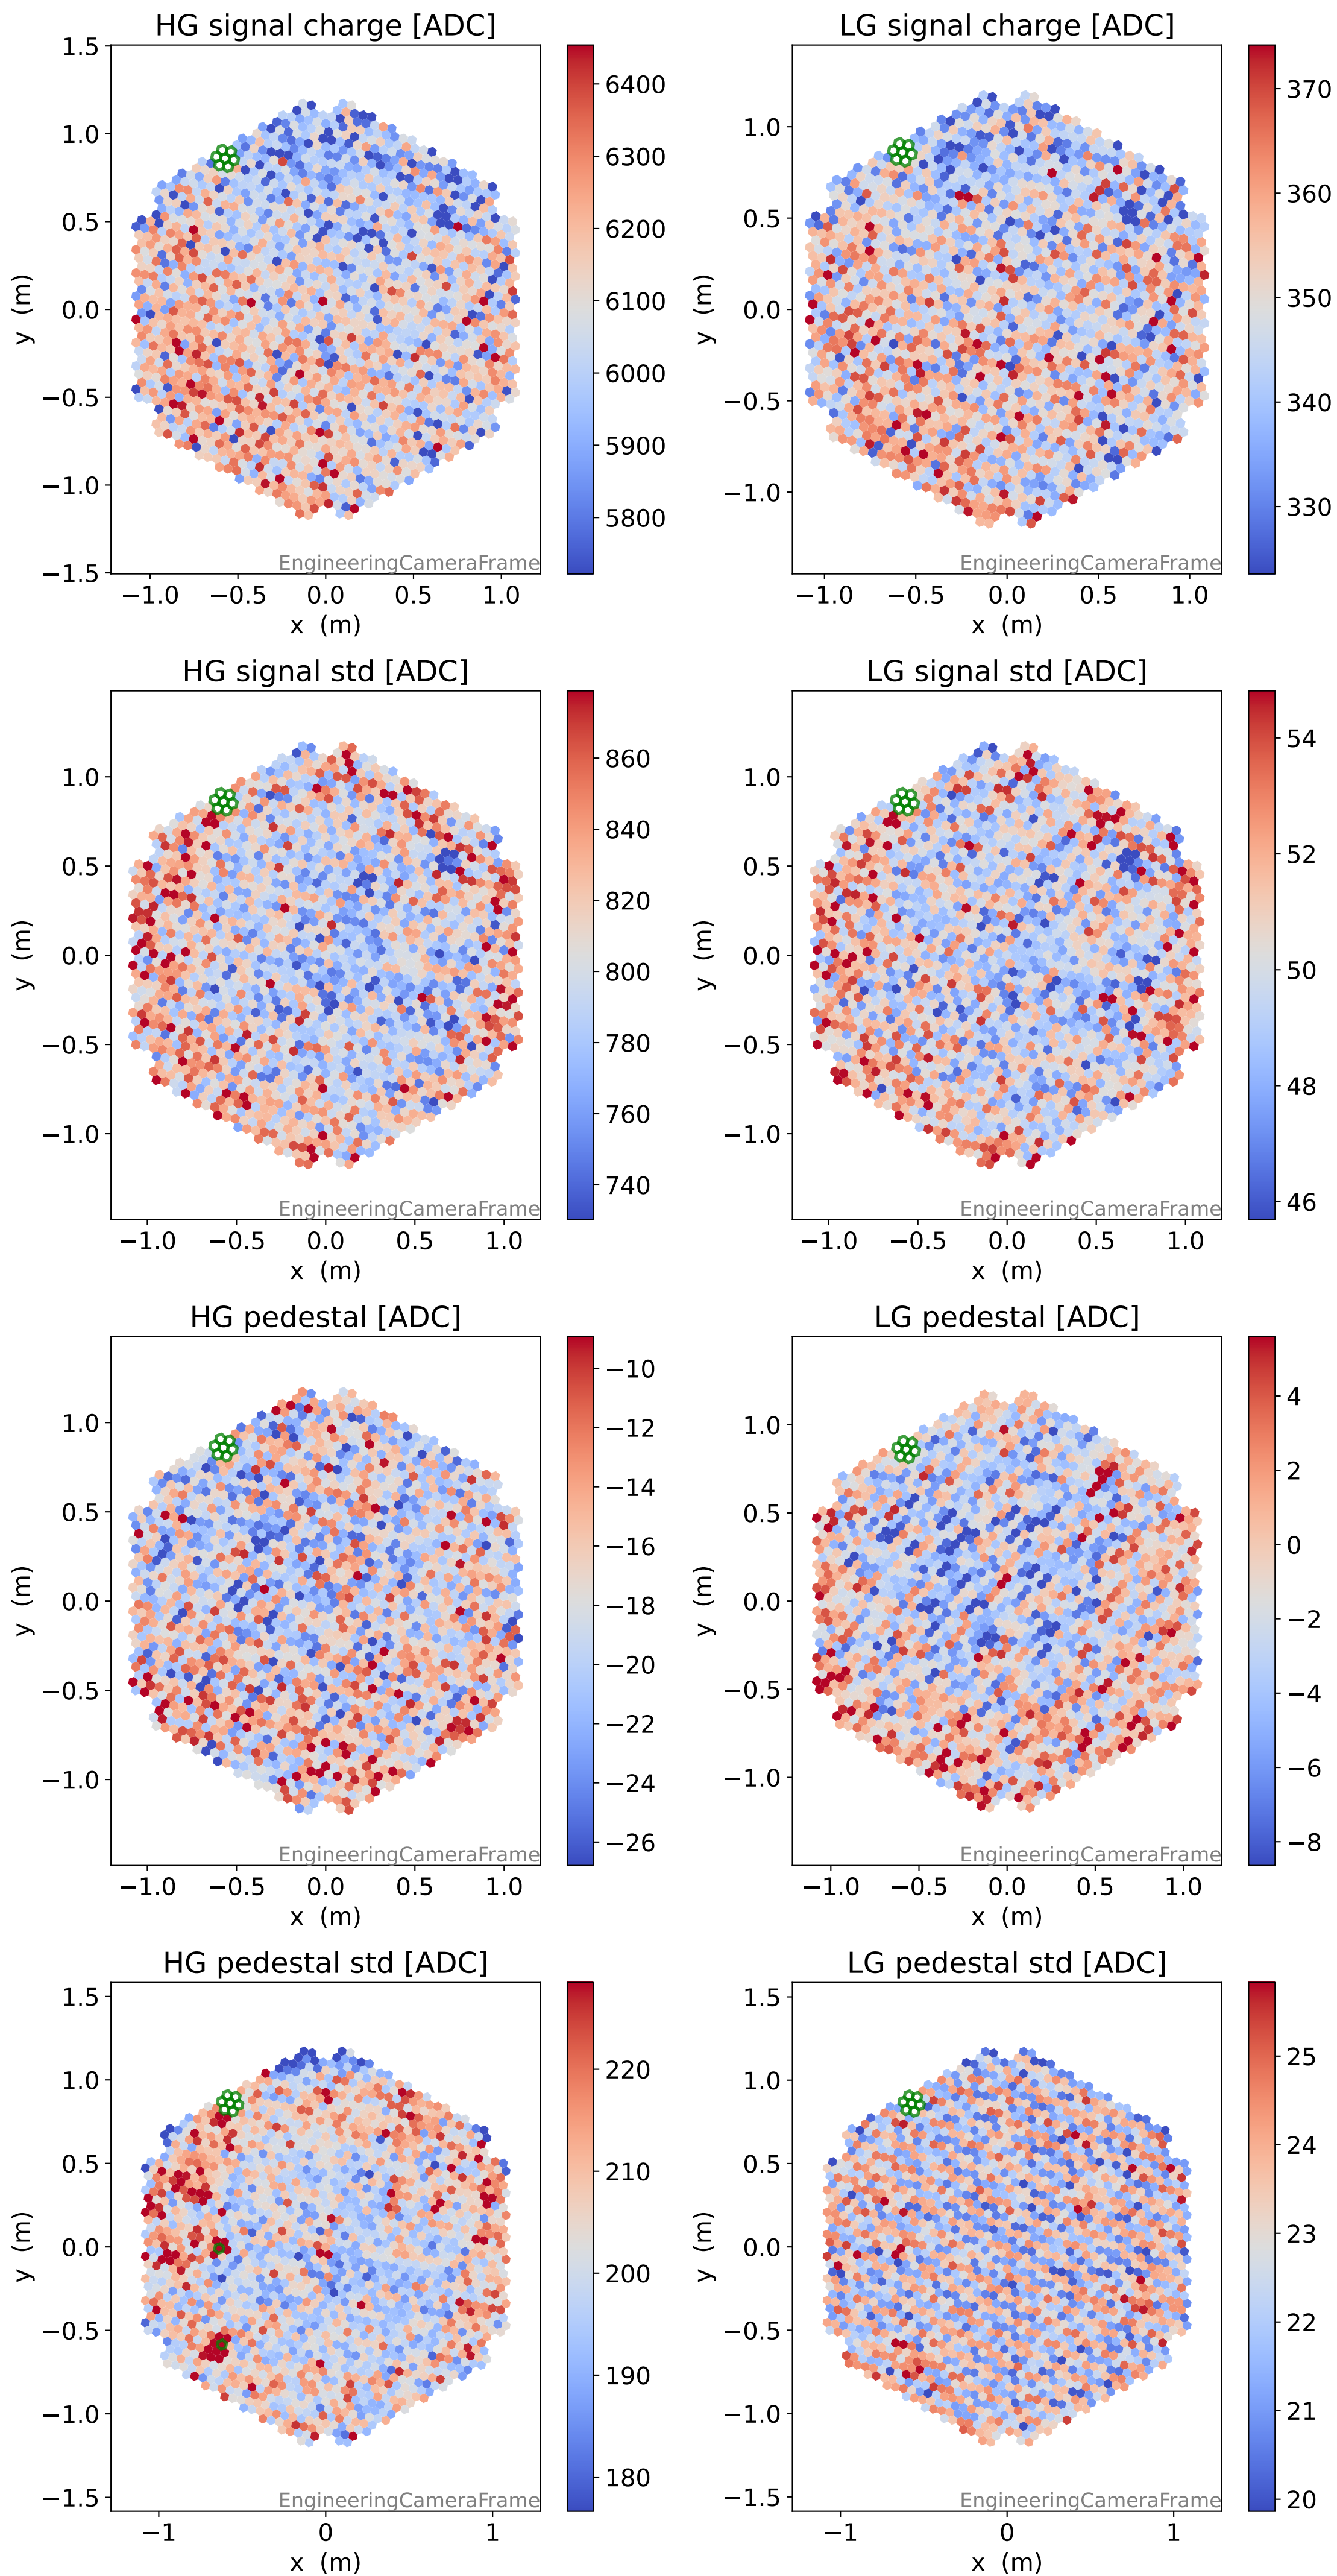

Run 17448, Cat-A calibration

Run 17448

Run 17448 channel: HG

FF sample of 10000 events

pedestal sample of 10000 events

flat-fielded gain [ADC/pe]

Run 17448 channel: LG

FF sample of 10000 events

pedestal sample of 10000 events

flat-fielded gain [ADC/pe]