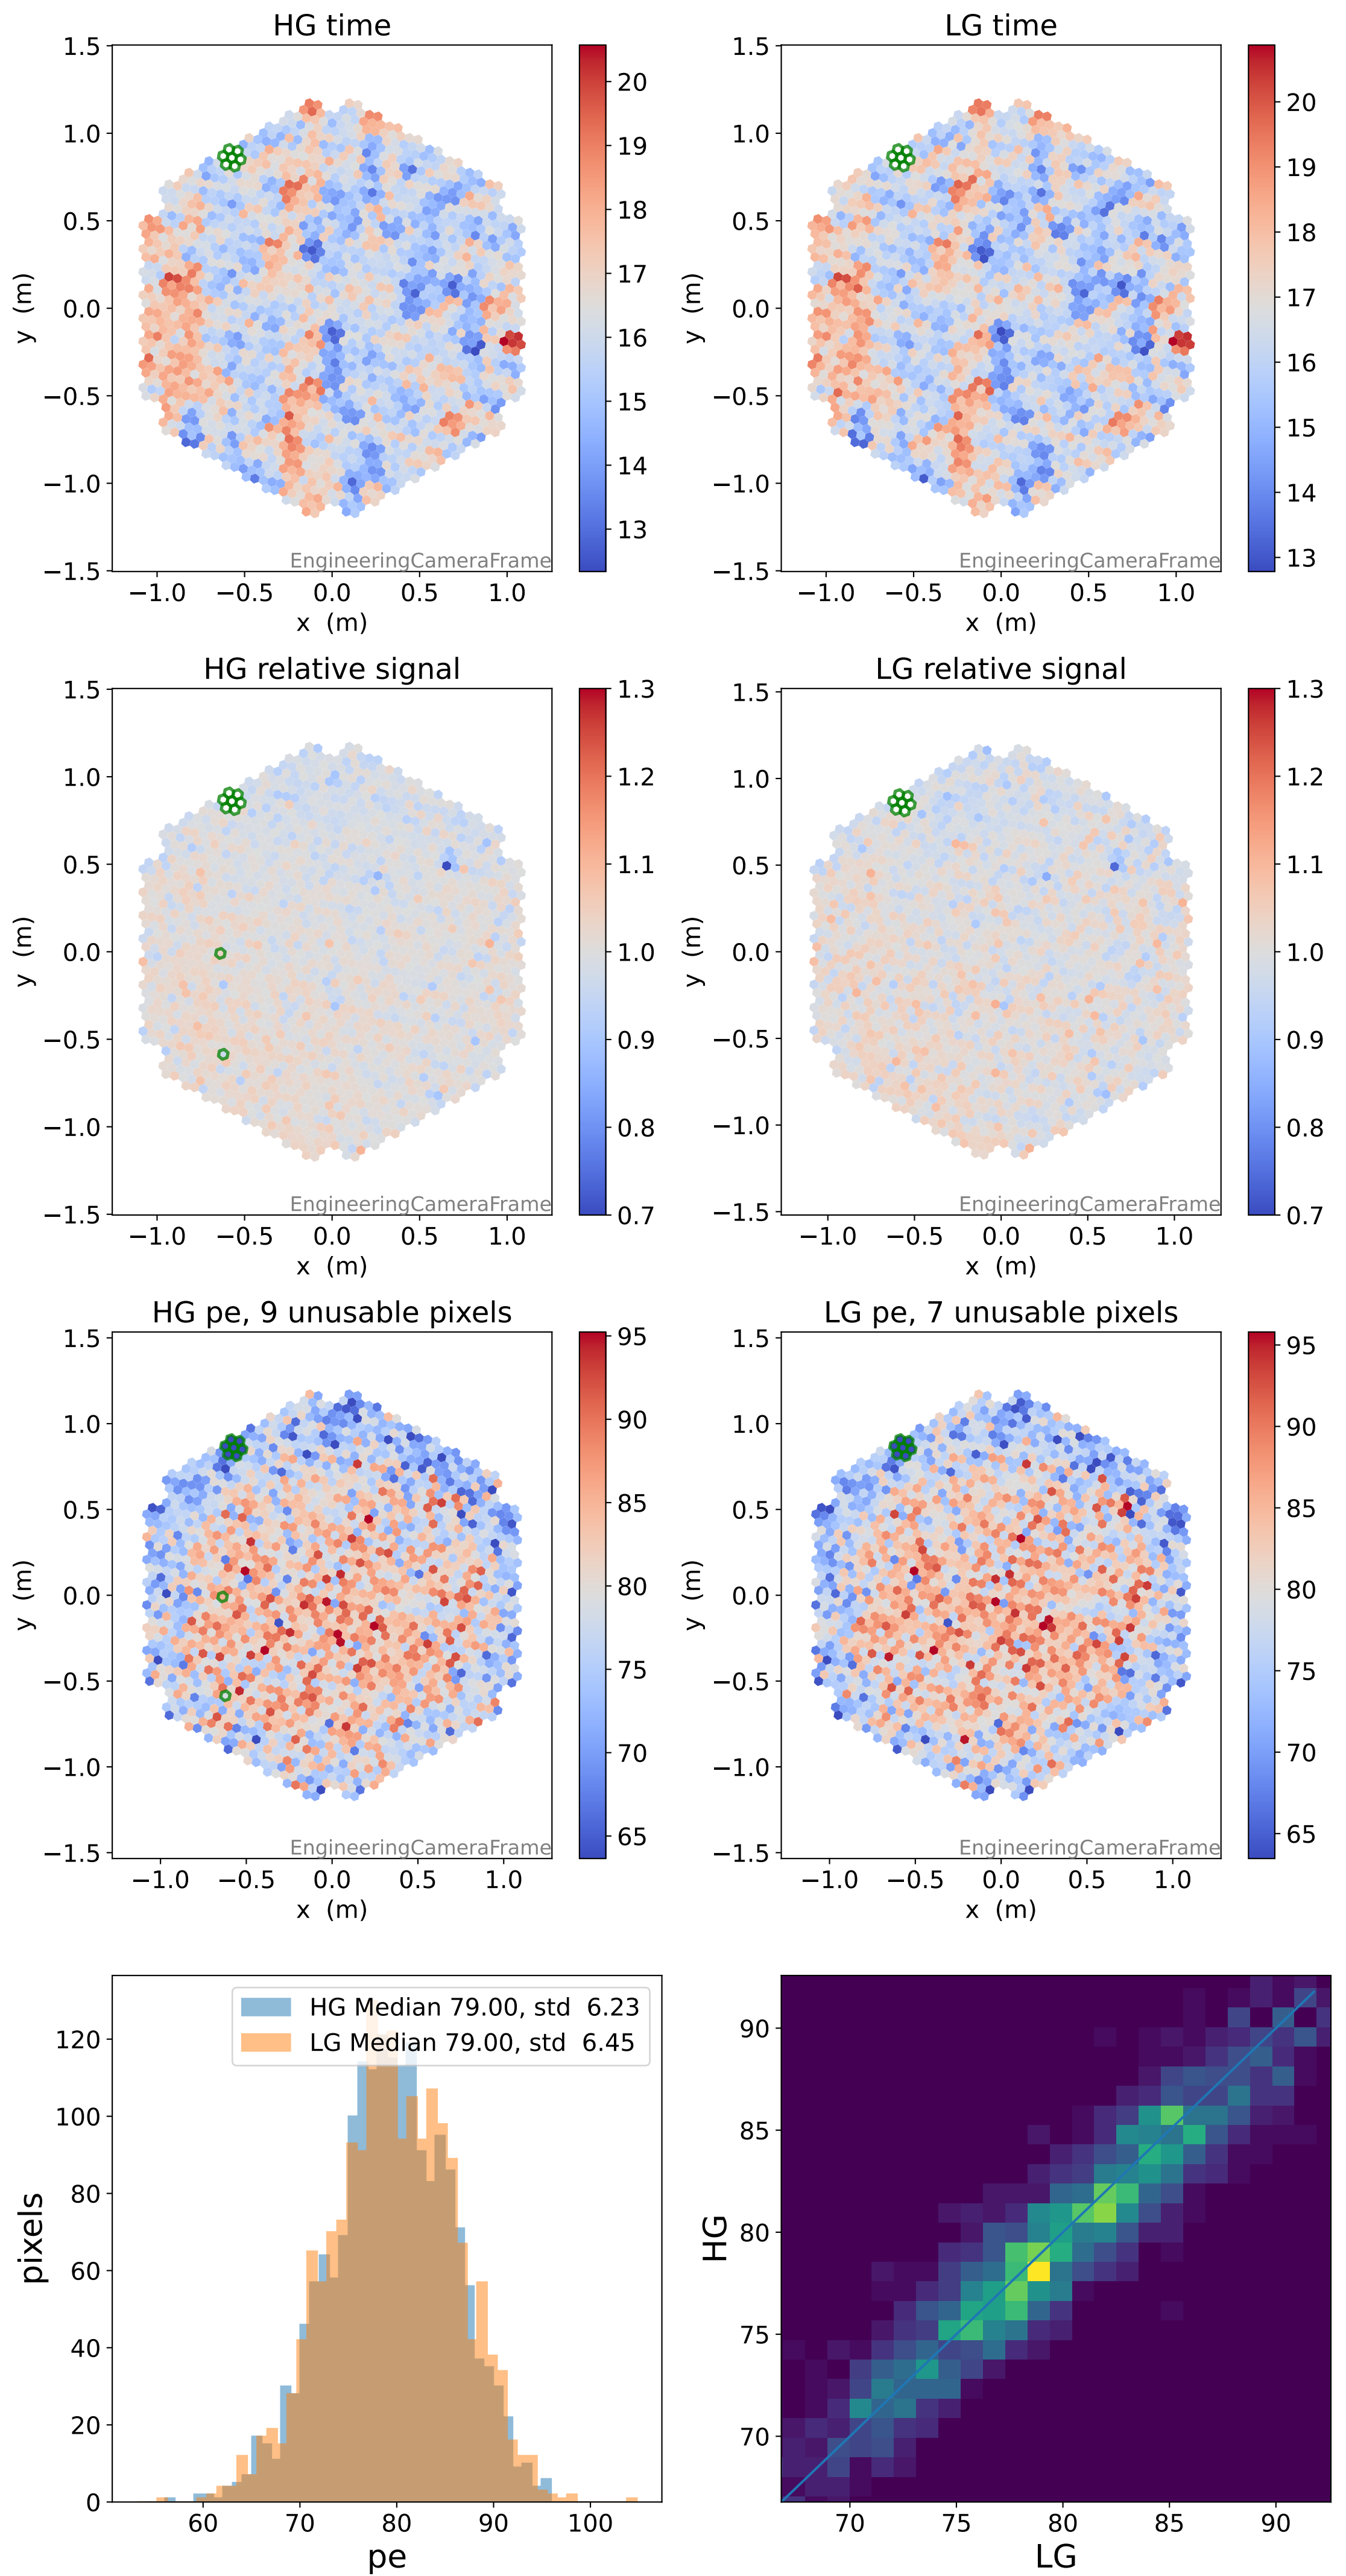

Run 17448, Cat-A calibration

Run 17448

Run 17448 channel: HG

FF sample of 10000 events

pedestal sample of 10000 events

flat-fielded gain [ADC/pe]

Run 17448 channel: LG

FF sample of 10000 events

pedestal sample of 10000 events

flat-fielded gain [ADC/pe]