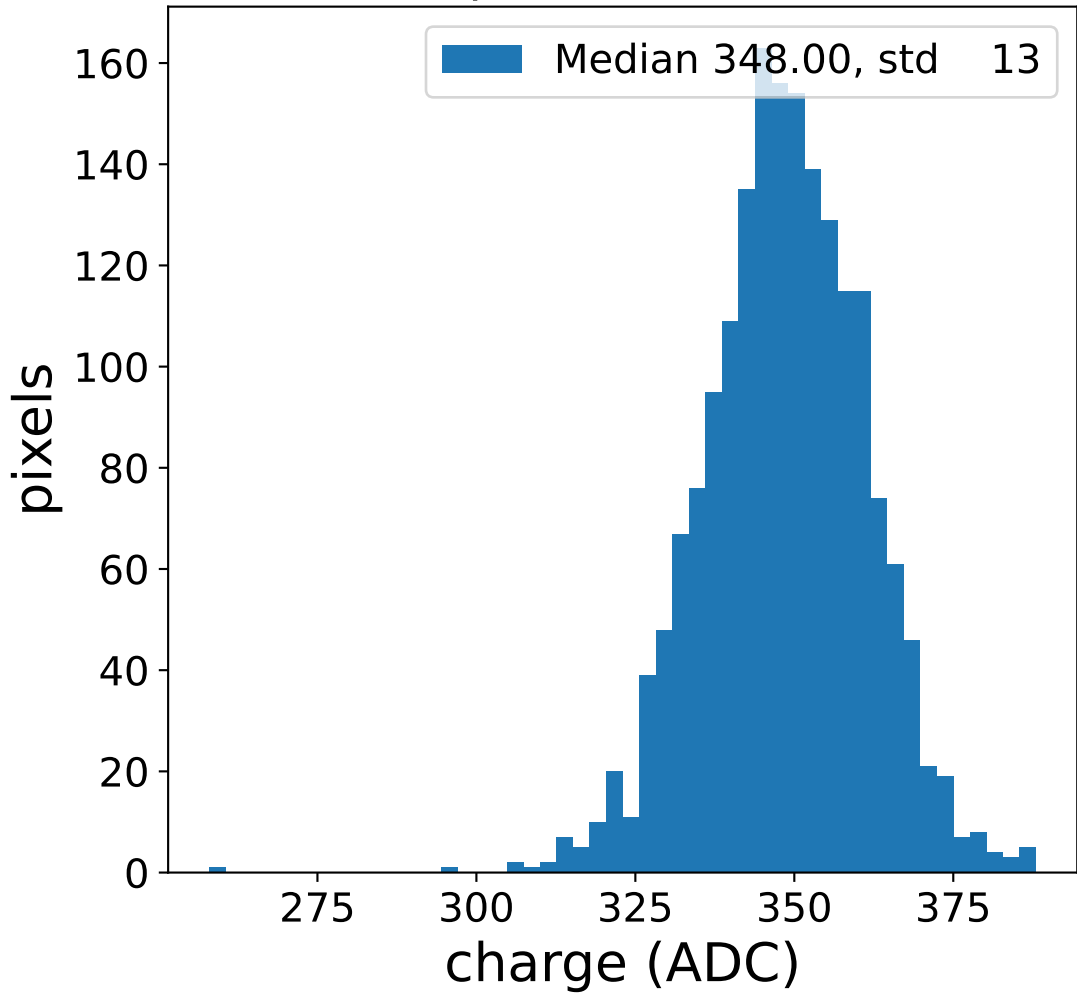

Run 17448, Cat-A calibration

Run 17448

Run 17448 channel: HG

FF sample of 10000 events

pedestal sample of 10000 events

flat-fielded gain [ADC/pe]

Run 17448 channel: LG

FF sample of 10000 events

pedestal sample of 10000 events

flat-fielded gain [ADC/pe]