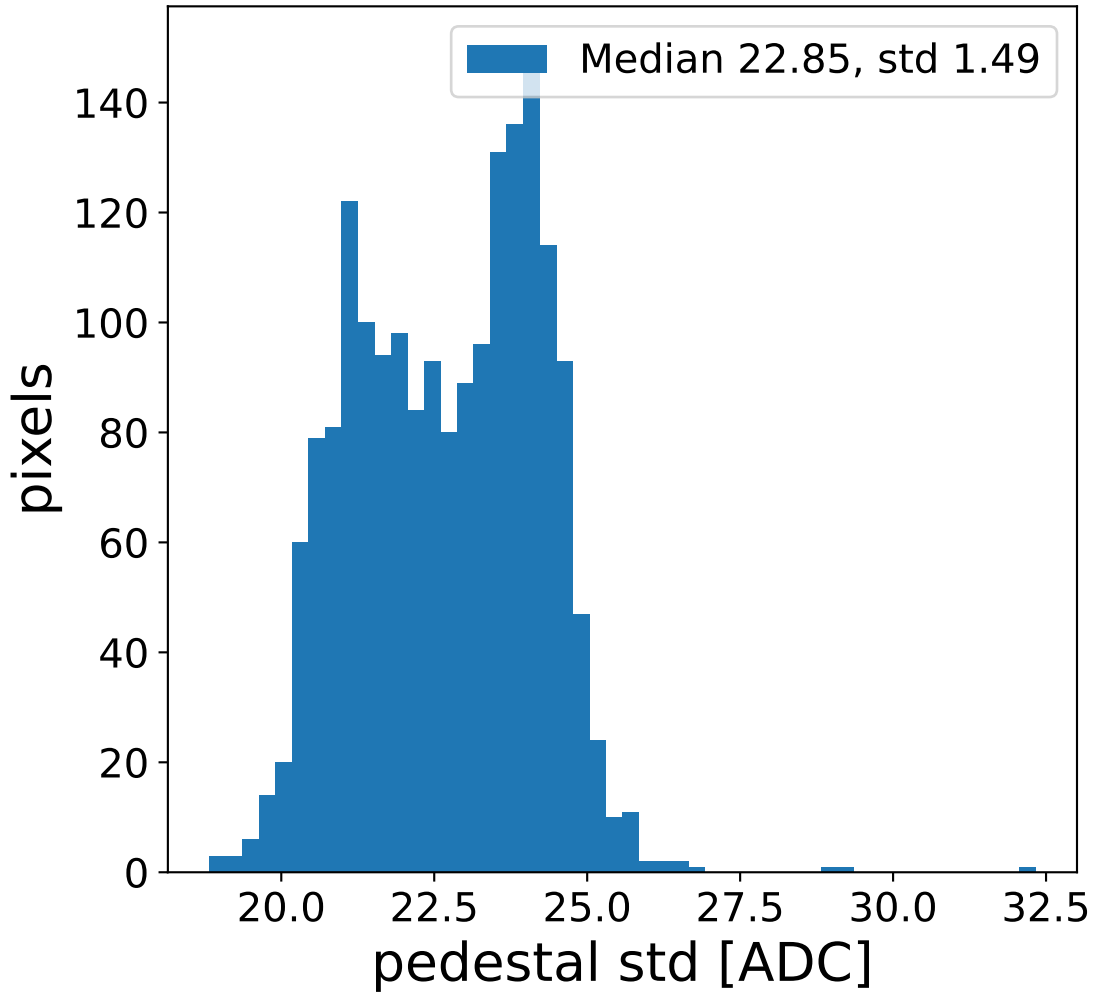

Run 17448, Cat-A calibration

Run 17448

Run 17448 channel: HG

FF sample of 10000 events

pedestal sample of 10000 events

flat-fielded gain [ADC/pe]

Run 17448 channel: LG

FF sample of 10000 events

pedestal sample of 10000 events

flat-fielded gain [ADC/pe]