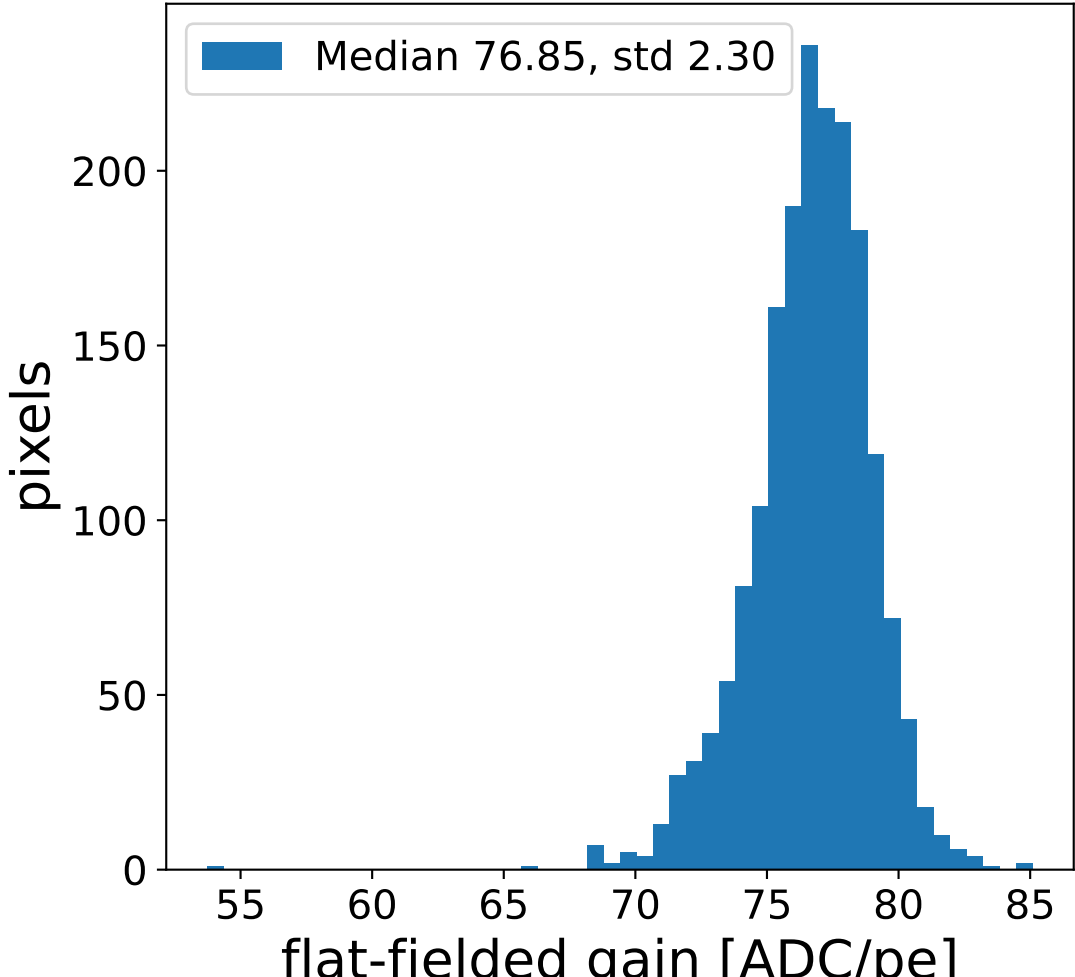

Run 17448, Cat-A calibration

Run 17448

Run 17448 channel: HG

FF sample of 10000 events

pedestal sample of 10000 events

flat-fielded gain [ADC/pe]

Run 17448 channel: LG

FF sample of 10000 events

pedestal sample of 10000 events

flat-fielded gain [ADC/pe]