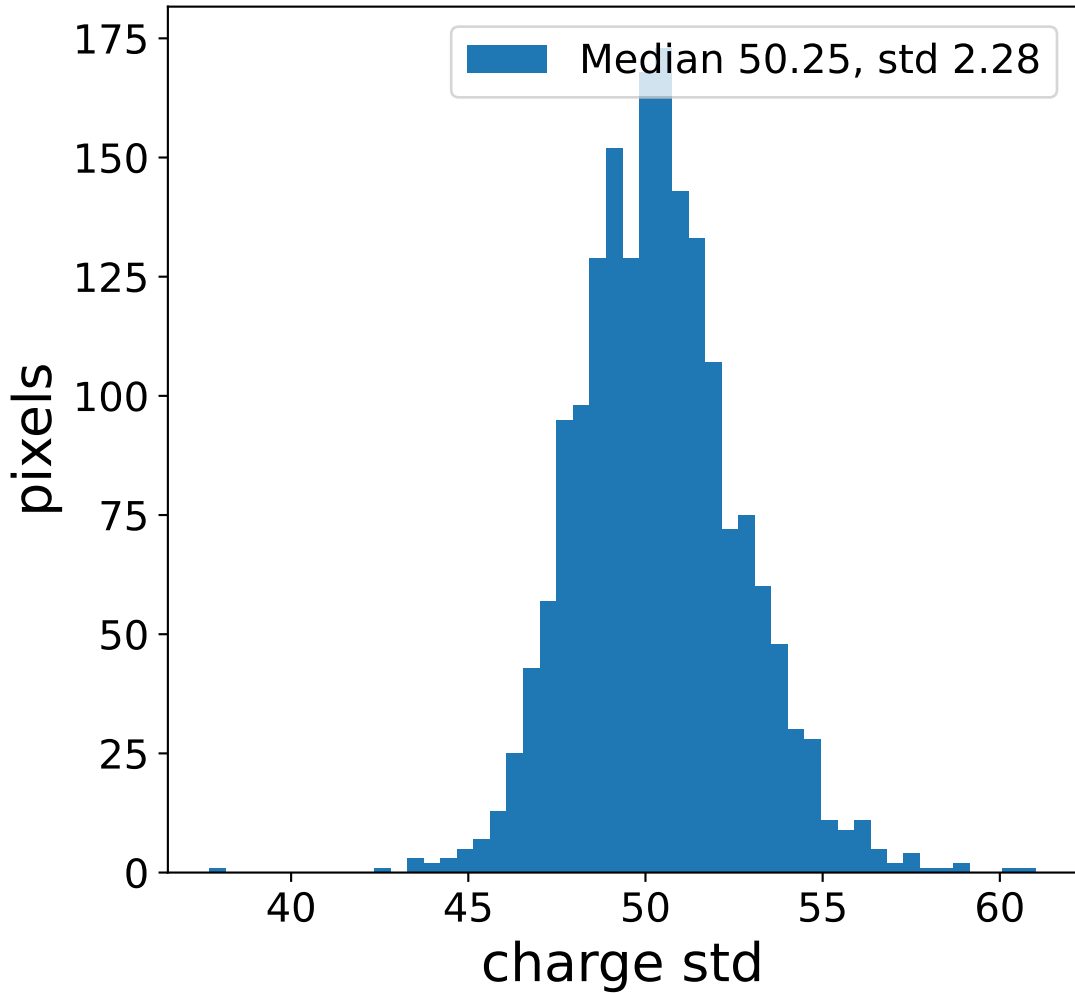

Run 17448, Cat-A calibration

Run 17448

Run 17448 channel: HG

FF sample of 10000 events

pedestal sample of 10000 events

flat-fielded gain [ADC/pe]

Run 17448 channel: LG

FF sample of 10000 events

pedestal sample of 10000 events

flat-fielded gain [ADC/pe]