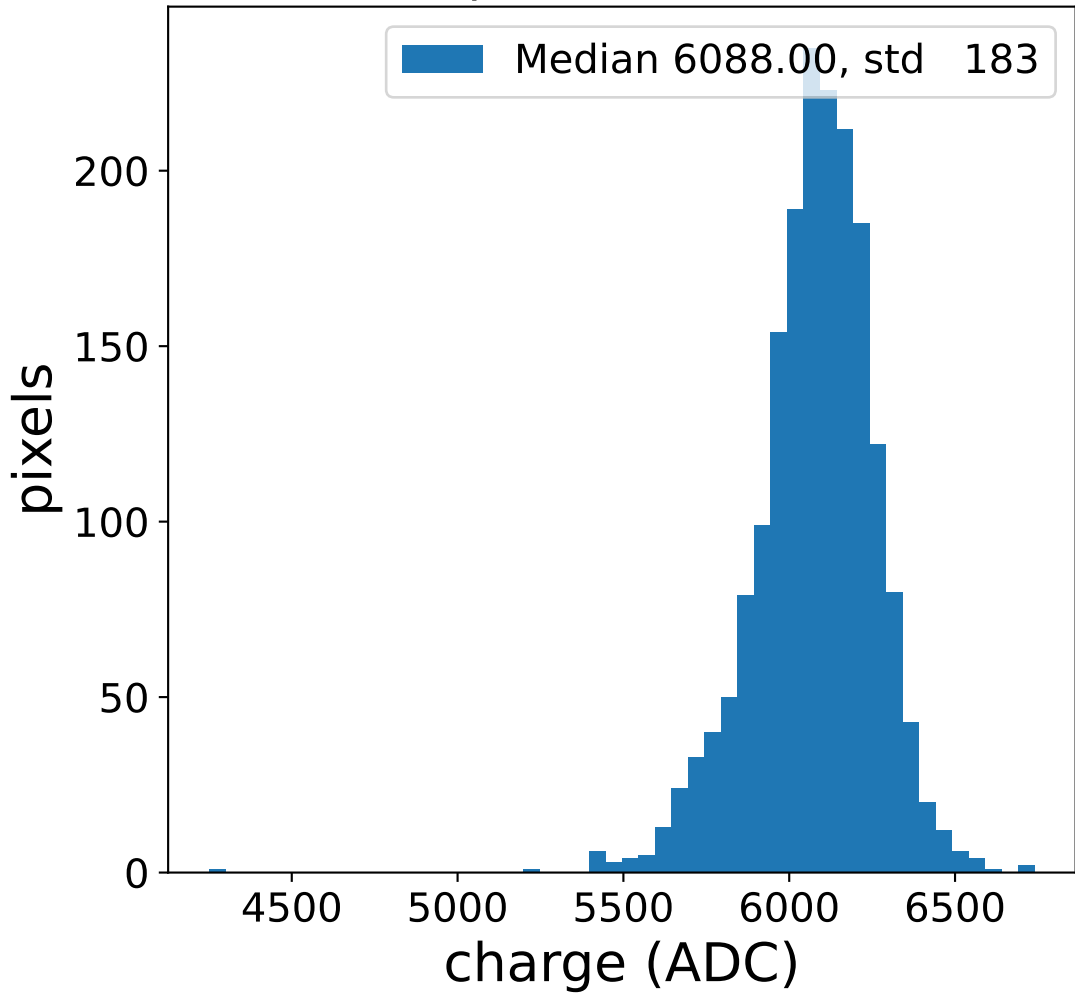

Run 17448, Cat-A calibration

Run 17448

Run 17448 channel: HG

FF sample of 10000 events

pedestal sample of 10000 events

flat-fielded gain [ADC/pe]

Run 17448 channel: LG

FF sample of 10000 events

pedestal sample of 10000 events

flat-fielded gain [ADC/pe]