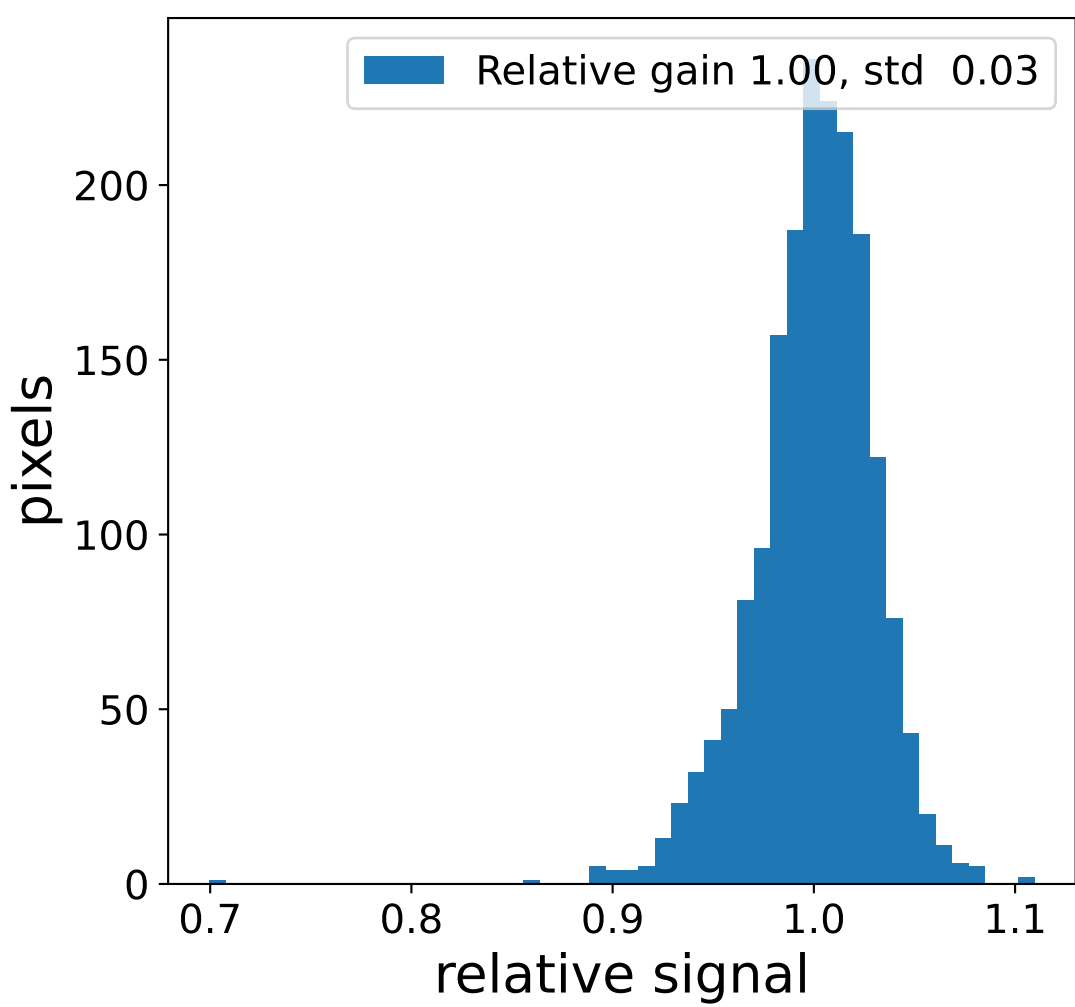

Run 17448, Cat-A calibration

Run 17448

Run 17448 channel: HG

FF sample of 10000 events

pedestal sample of 10000 events

flat-fielded gain [ADC/pe]

Run 17448 channel: LG

FF sample of 10000 events

pedestal sample of 10000 events

flat-fielded gain [ADC/pe]