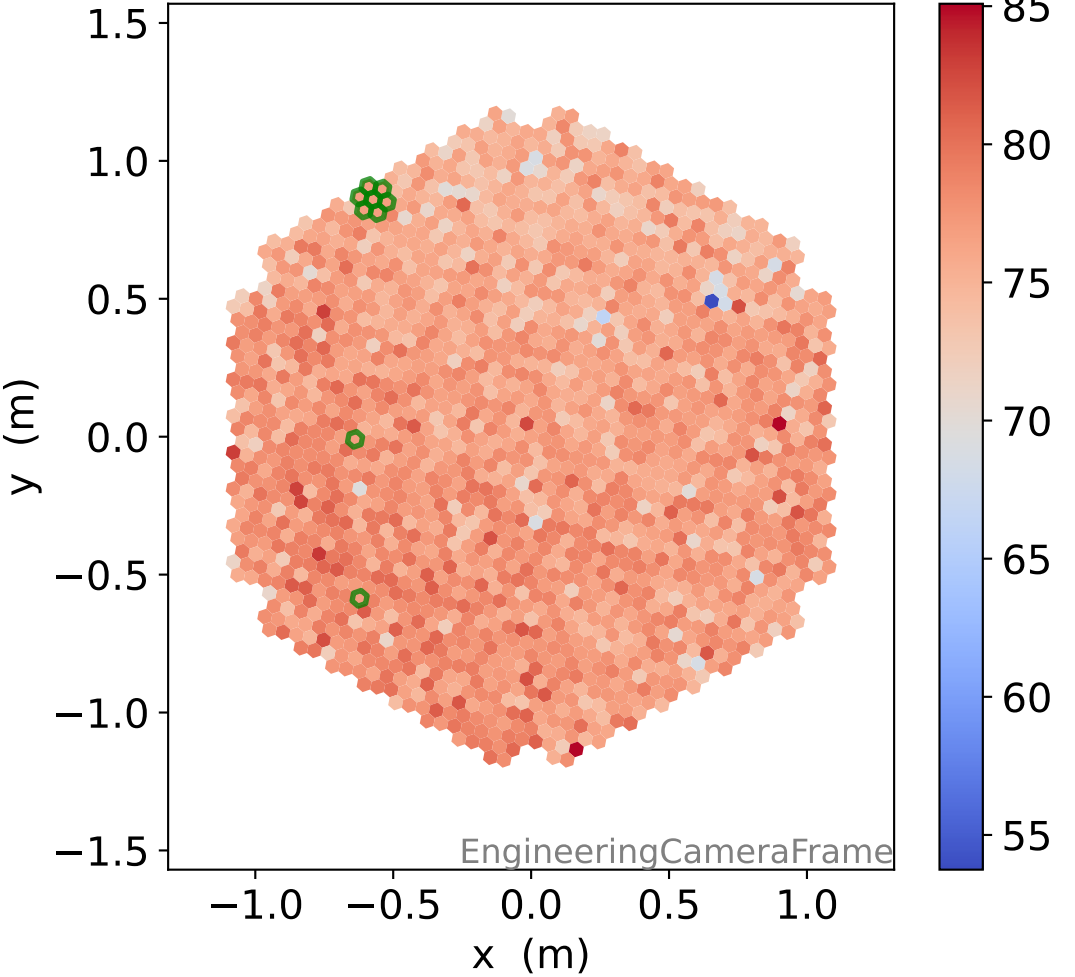

Run 17448, Cat-A calibration

Run 17448

Run 17448 channel: HG

FF sample of 10000 events

pedestal sample of 10000 events

flat-fielded gain [ADC/pe]

Run 17448 channel: LG

FF sample of 10000 events

pedestal sample of 10000 events

flat-fielded gain [ADC/pe]