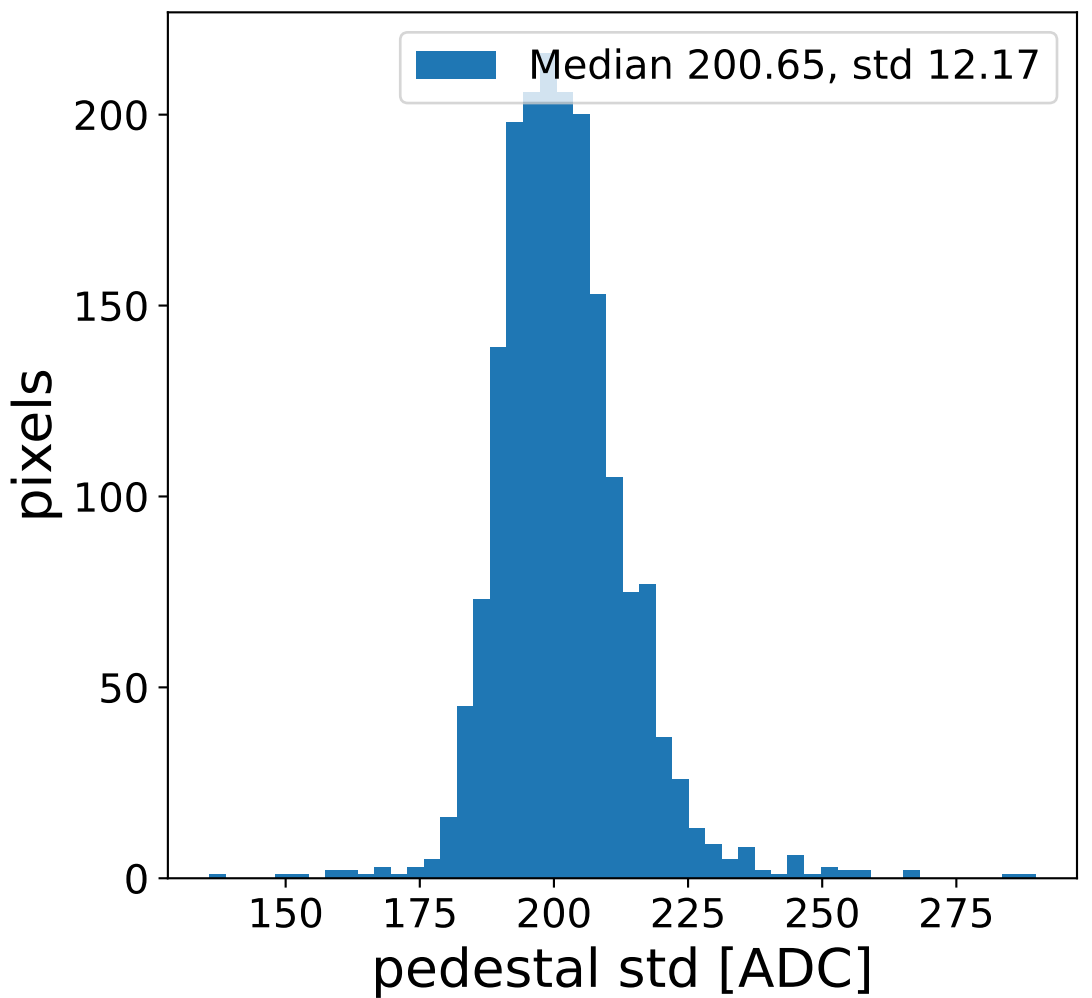

Run 17516, Cat-A calibration

Run 17516

Run 17516 channel: HG

FF sample of 10000 events

pedestal sample of 10000 events

flat-fielded gain [ADC/pe]

Run 17516 channel: LG

FF sample of 10000 events

pedestal sample of 10000 events

flat-fielded gain [ADC/pe]