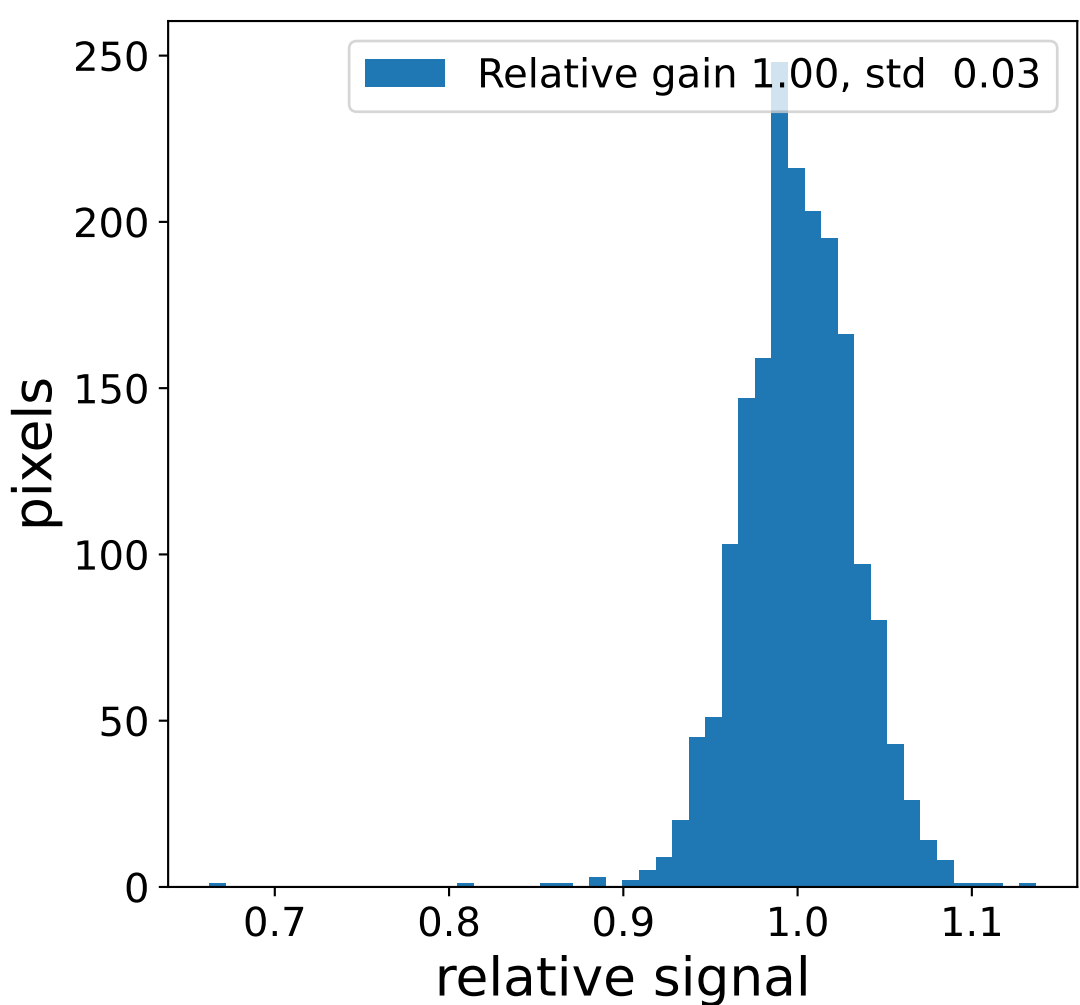

Run 17516, Cat-A calibration

Run 17516

Run 17516 channel: HG

FF sample of 10000 events

pedestal sample of 10000 events

flat-fielded gain [ADC/pe]

Run 17516 channel: LG

FF sample of 10000 events

pedestal sample of 10000 events

flat-fielded gain [ADC/pe]