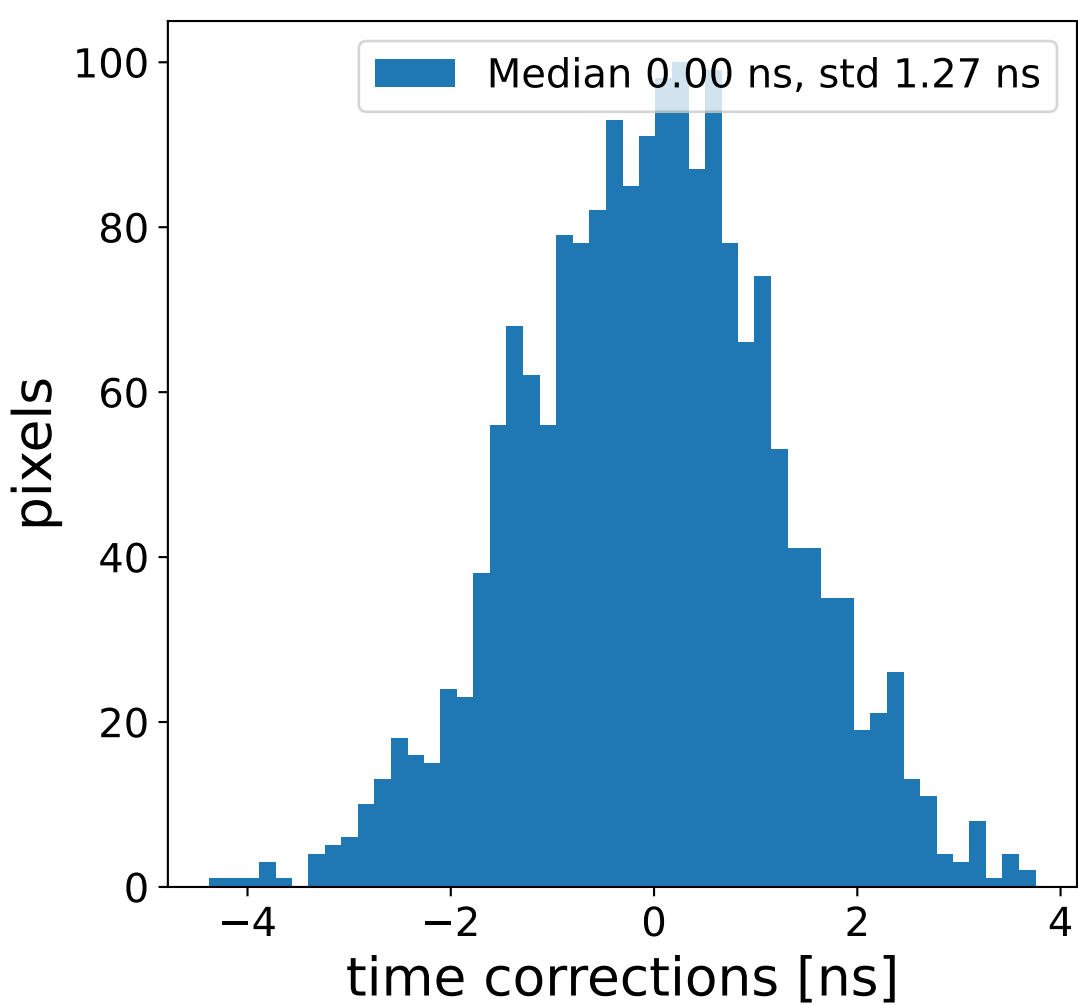

Run 17516, Cat-A calibration

Run 17516

Run 17516 channel: HG

FF sample of 10000 events

pedestal sample of 10000 events

flat-fielded gain [ADC/pe]

Run 17516 channel: LG

FF sample of 10000 events

pedestal sample of 10000 events

flat-fielded gain [ADC/pe]