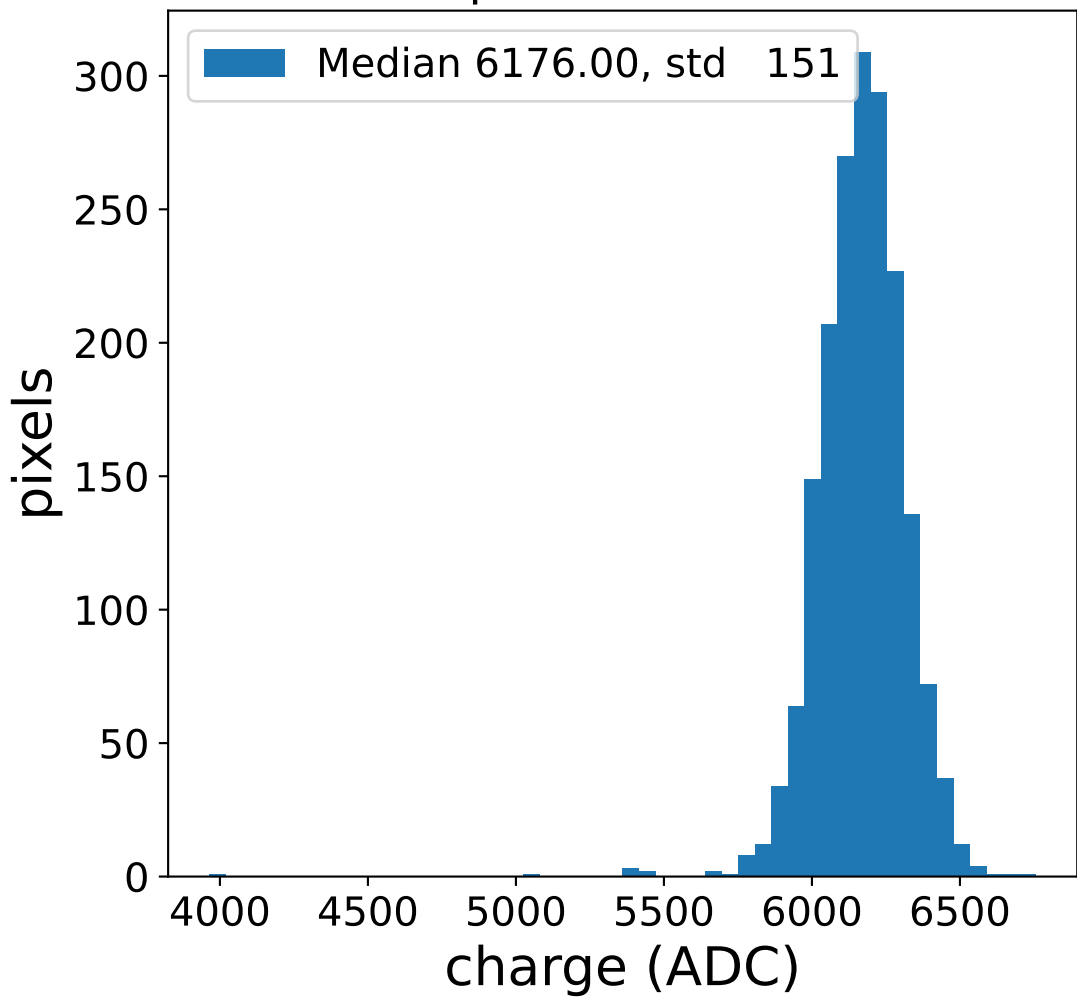

Run 17516, Cat-A calibration

Run 17516

Run 17516 channel: HG

FF sample of 10000 events

pedestal sample of 10000 events

flat-fielded gain [ADC/pe]

Run 17516 channel: LG

FF sample of 10000 events

pedestal sample of 10000 events

flat-fielded gain [ADC/pe]