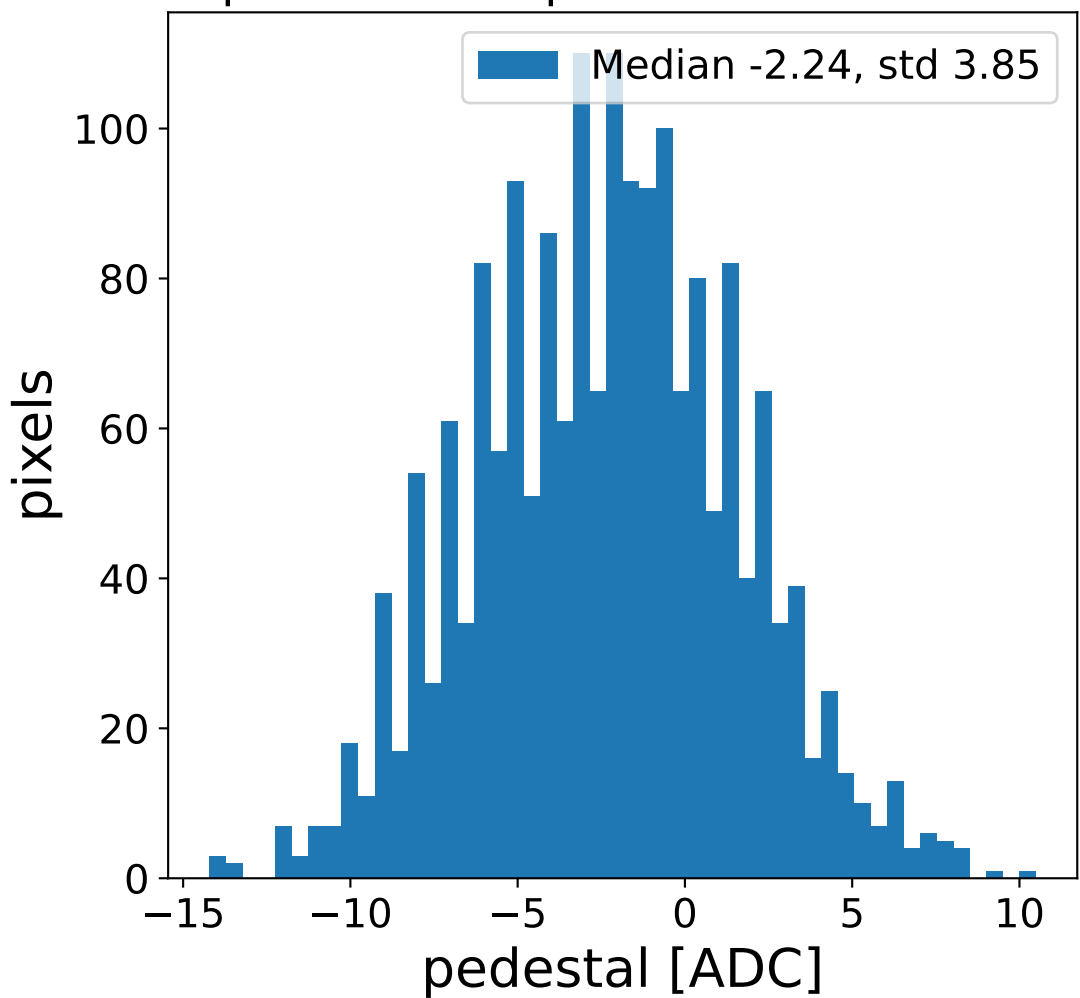

Run 17516, Cat-A calibration

Run 17516

Run 17516 channel: HG

FF sample of 10000 events

pedestal sample of 10000 events

flat-fielded gain [ADC/pe]

Run 17516 channel: LG

FF sample of 10000 events

pedestal sample of 10000 events

flat-fielded gain [ADC/pe]