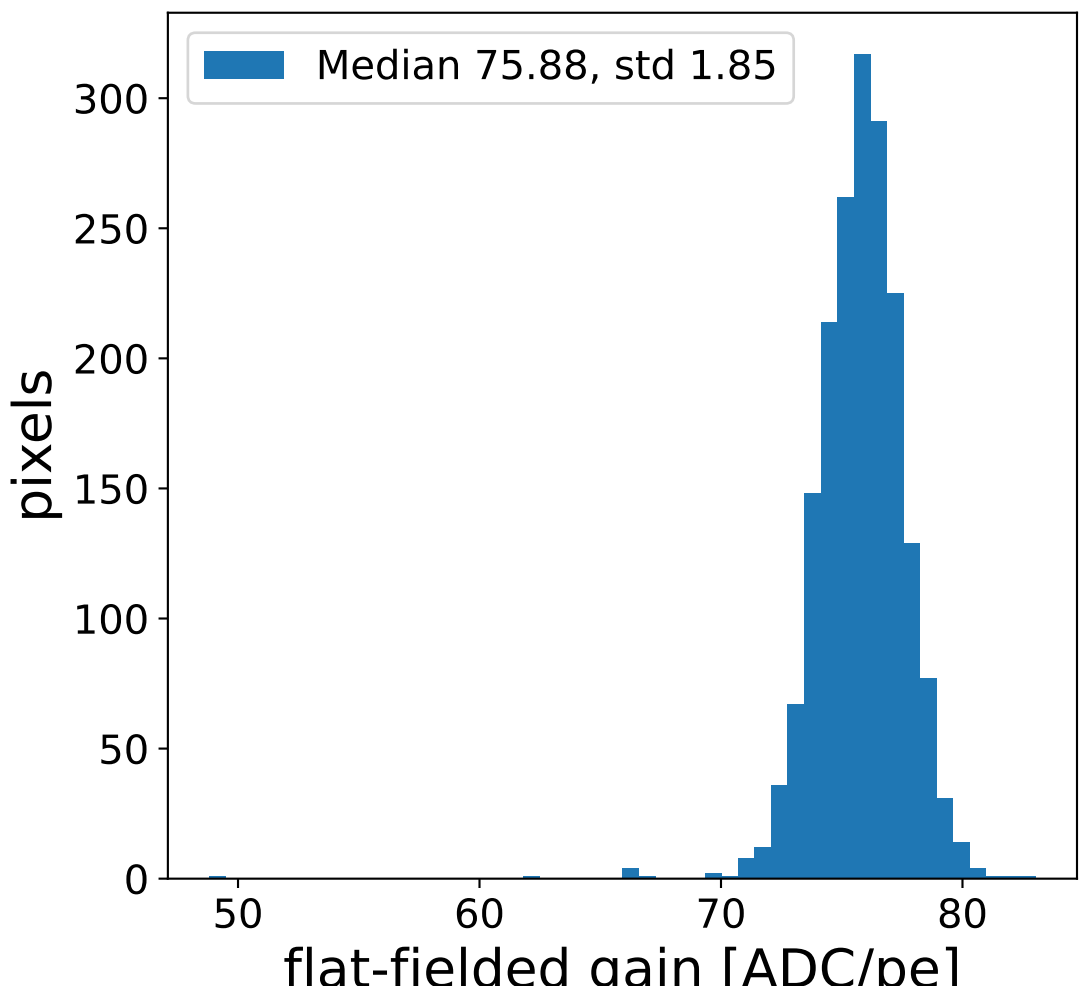

Run 17516, Cat-A calibration

Run 17516

Run 17516 channel: HG

FF sample of 10000 events

pedestal sample of 10000 events

flat-fielded gain [ADC/pe]

Run 17516 channel: LG

FF sample of 10000 events

pedestal sample of 10000 events

flat-fielded gain [ADC/pe]