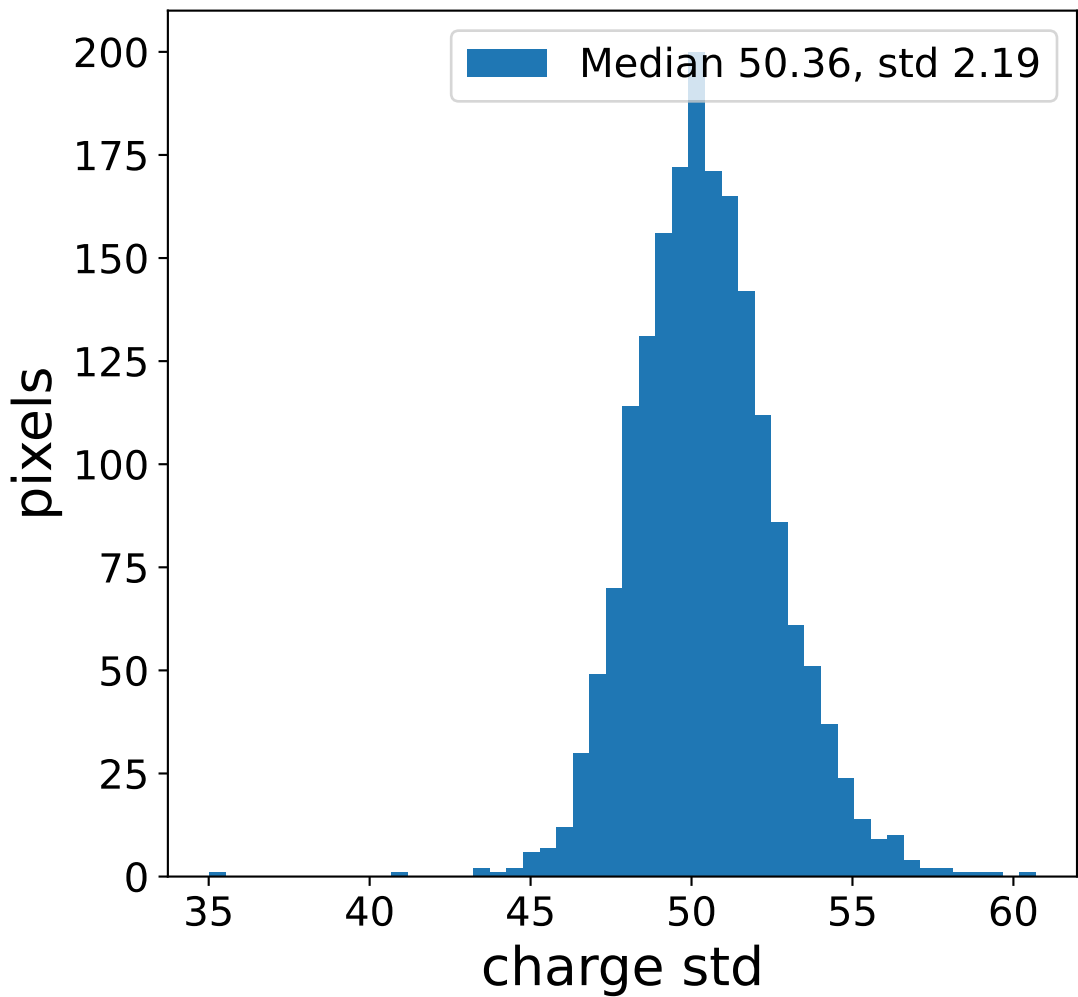

Run 17516, Cat-A calibration

Run 17516

Run 17516 channel: HG

FF sample of 10000 events

pedestal sample of 10000 events

flat-fielded gain [ADC/pe]

Run 17516 channel: LG

FF sample of 10000 events

pedestal sample of 10000 events

flat-fielded gain [ADC/pe]