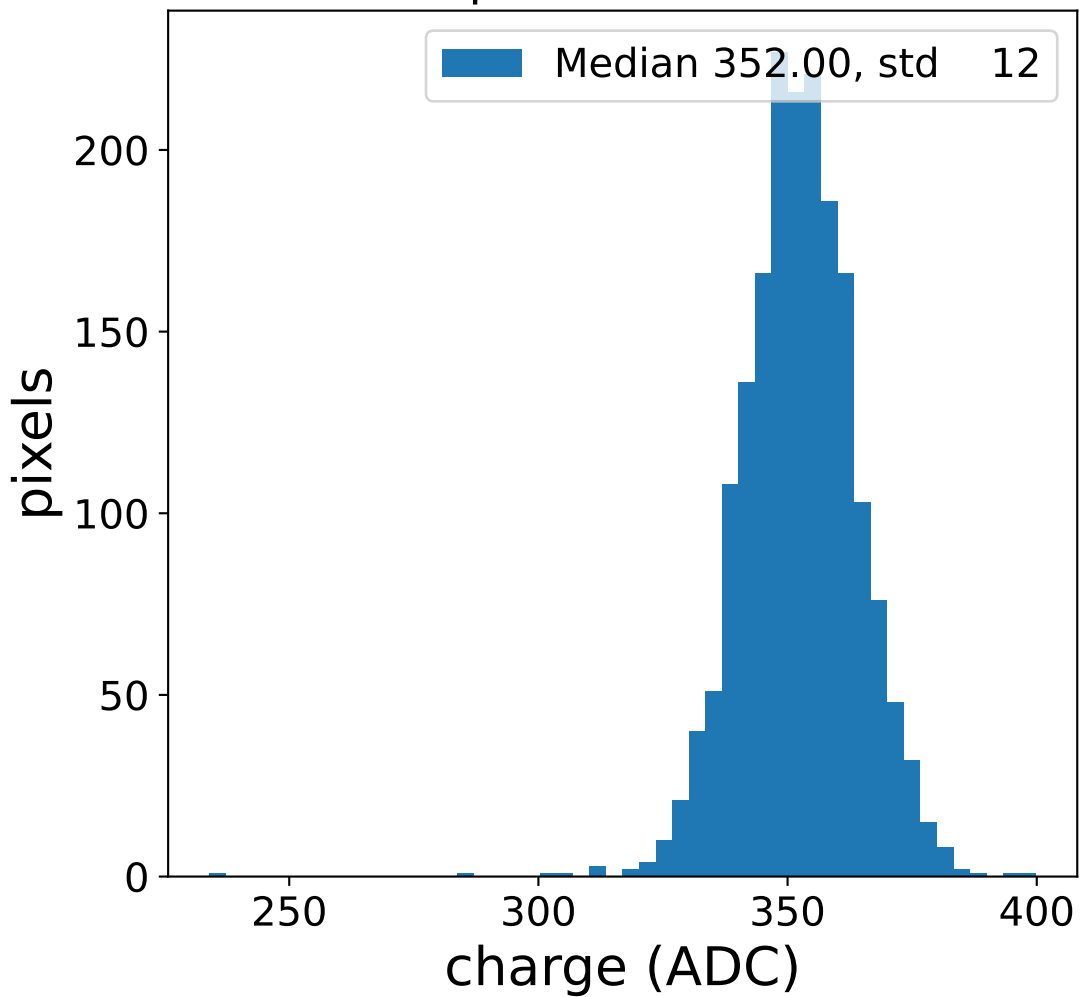

Run 17516, Cat-A calibration

Run 17516

Run 17516 channel: HG

FF sample of 10000 events

pedestal sample of 10000 events

flat-fielded gain [ADC/pe]

Run 17516 channel: LG

FF sample of 10000 events

pedestal sample of 10000 events

flat-fielded gain [ADC/pe]