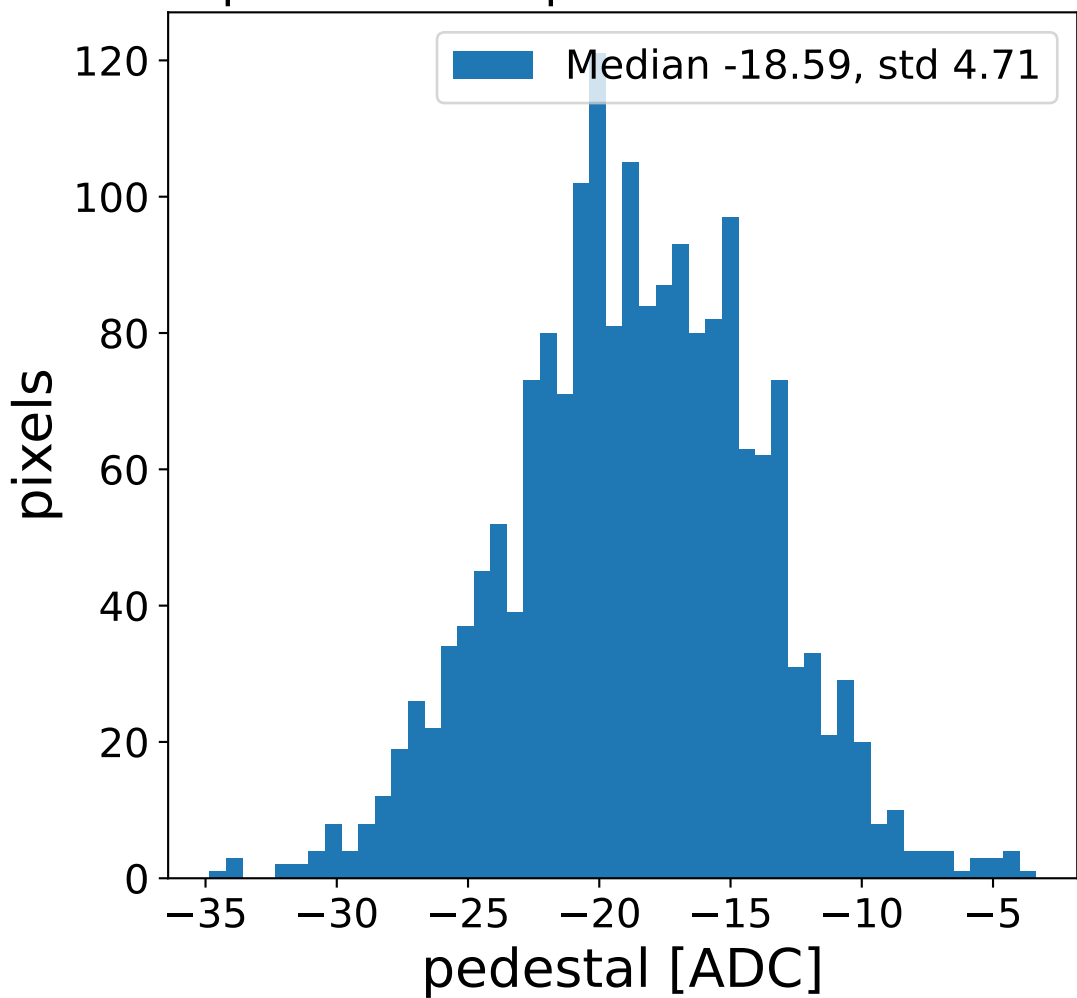

Run 17516, Cat-A calibration

Run 17516

Run 17516 channel: HG

FF sample of 10000 events

pedestal sample of 10000 events

flat-fielded gain [ADC/pe]

Run 17516 channel: LG

FF sample of 10000 events

pedestal sample of 10000 events

flat-fielded gain [ADC/pe]