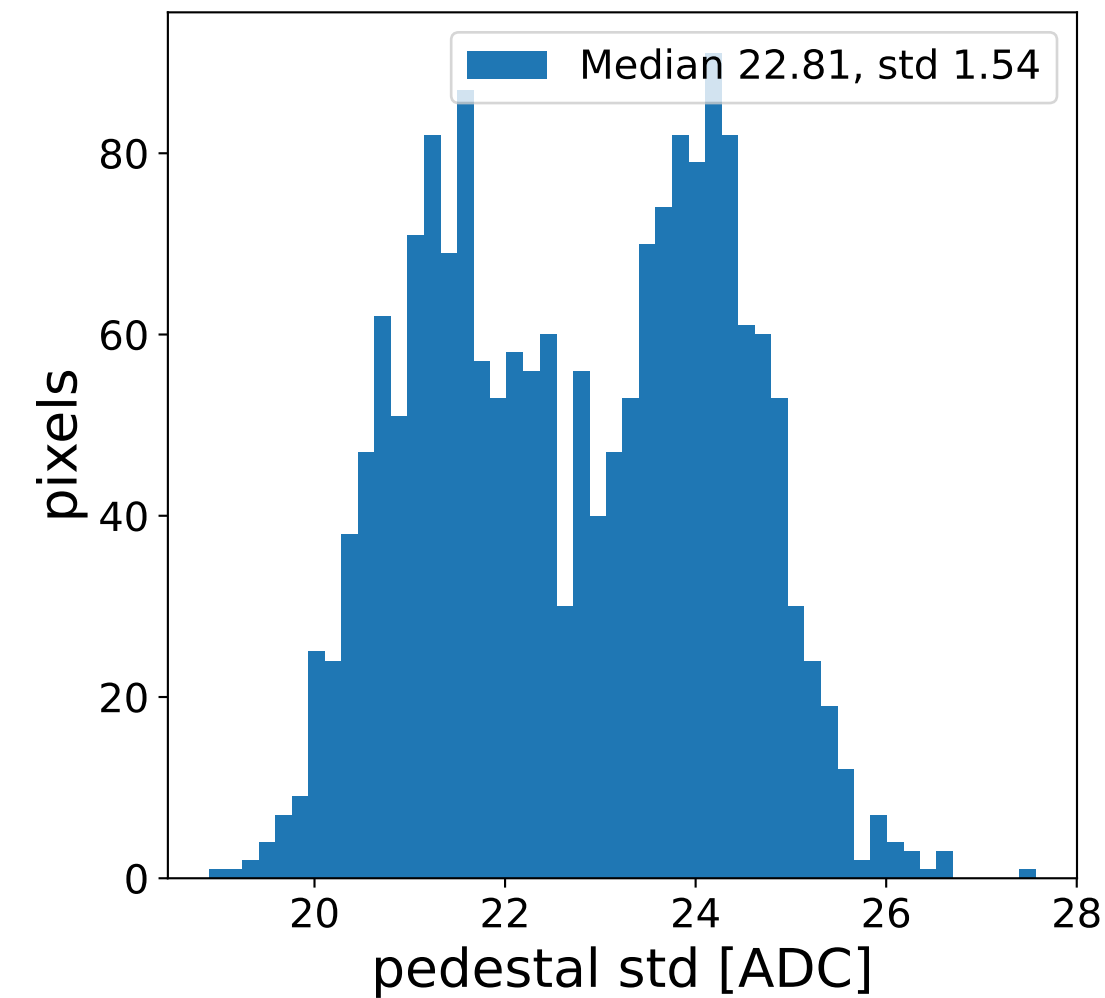

Run 17516, Cat-A calibration

Run 17516

Run 17516 channel: HG

FF sample of 10000 events

pedestal sample of 10000 events

flat-fielded gain [ADC/pe]

Run 17516 channel: LG

FF sample of 10000 events

pedestal sample of 10000 events

flat-fielded gain [ADC/pe]