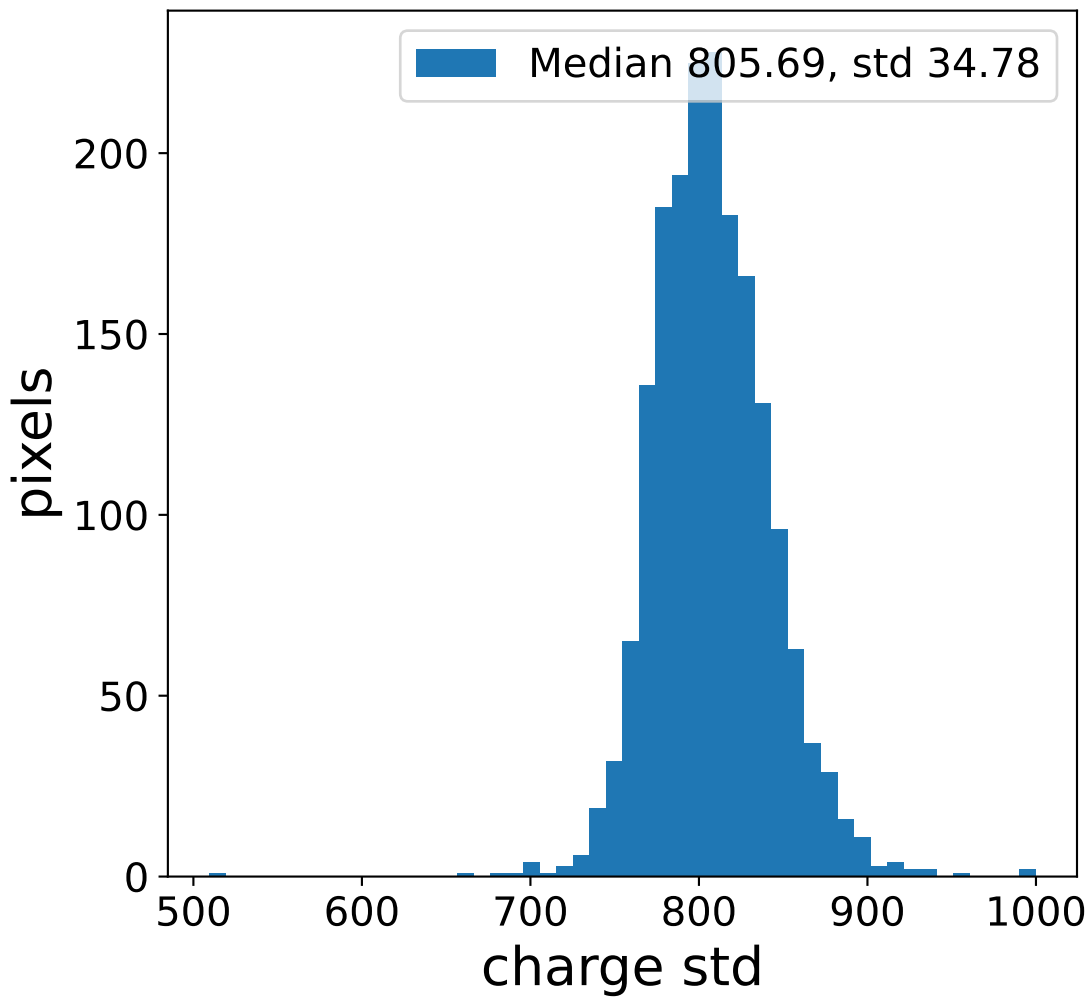

Run 17516, Cat-A calibration

Run 17516

Run 17516 channel: HG

FF sample of 10000 events

pedestal sample of 10000 events

flat-fielded gain [ADC/pe]

Run 17516 channel: LG

FF sample of 10000 events

pedestal sample of 10000 events

flat-fielded gain [ADC/pe]