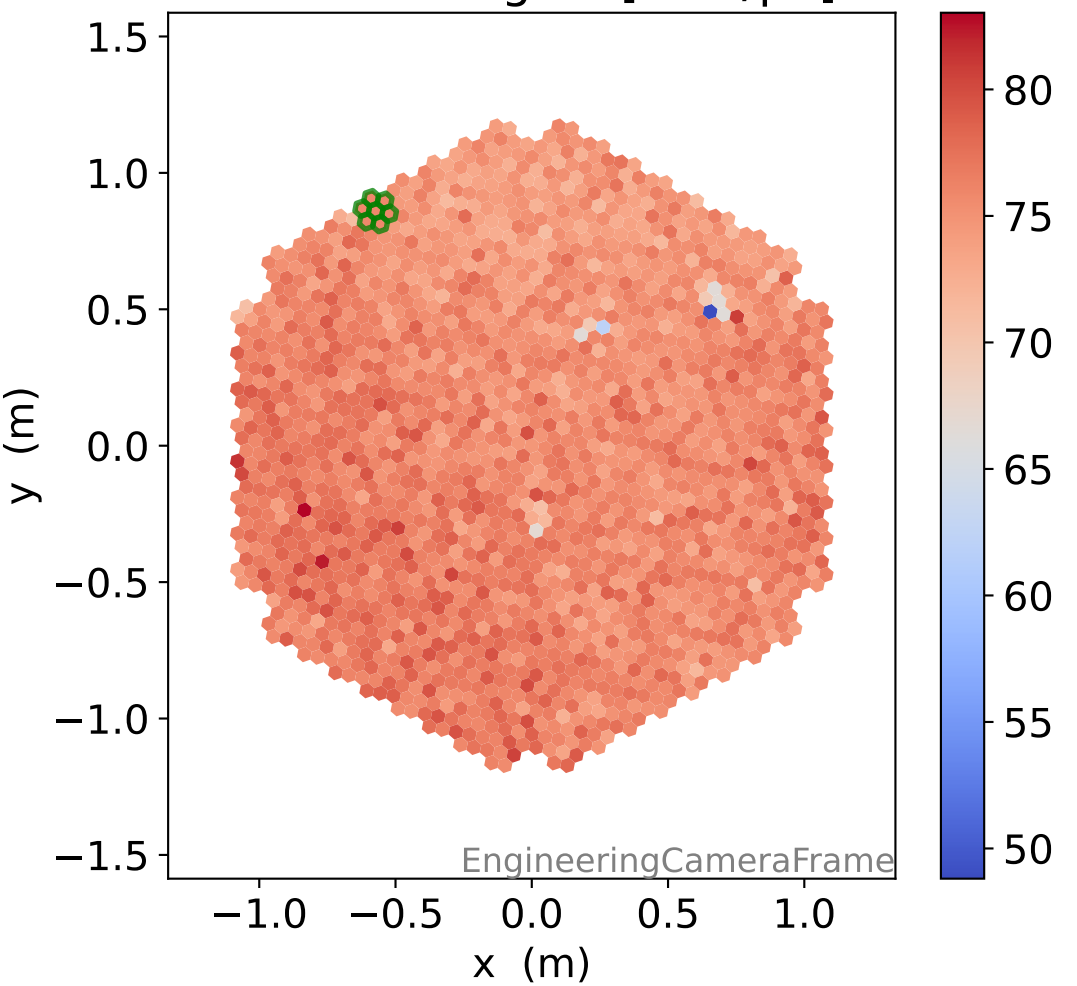

Run 17516, Cat-A calibration

Run 17516

Run 17516 channel: HG

FF sample of 10000 events

pedestal sample of 10000 events

flat-fielded gain [ADC/pe]

Run 17516 channel: LG

FF sample of 10000 events

pedestal sample of 10000 events

flat-fielded gain [ADC/pe]