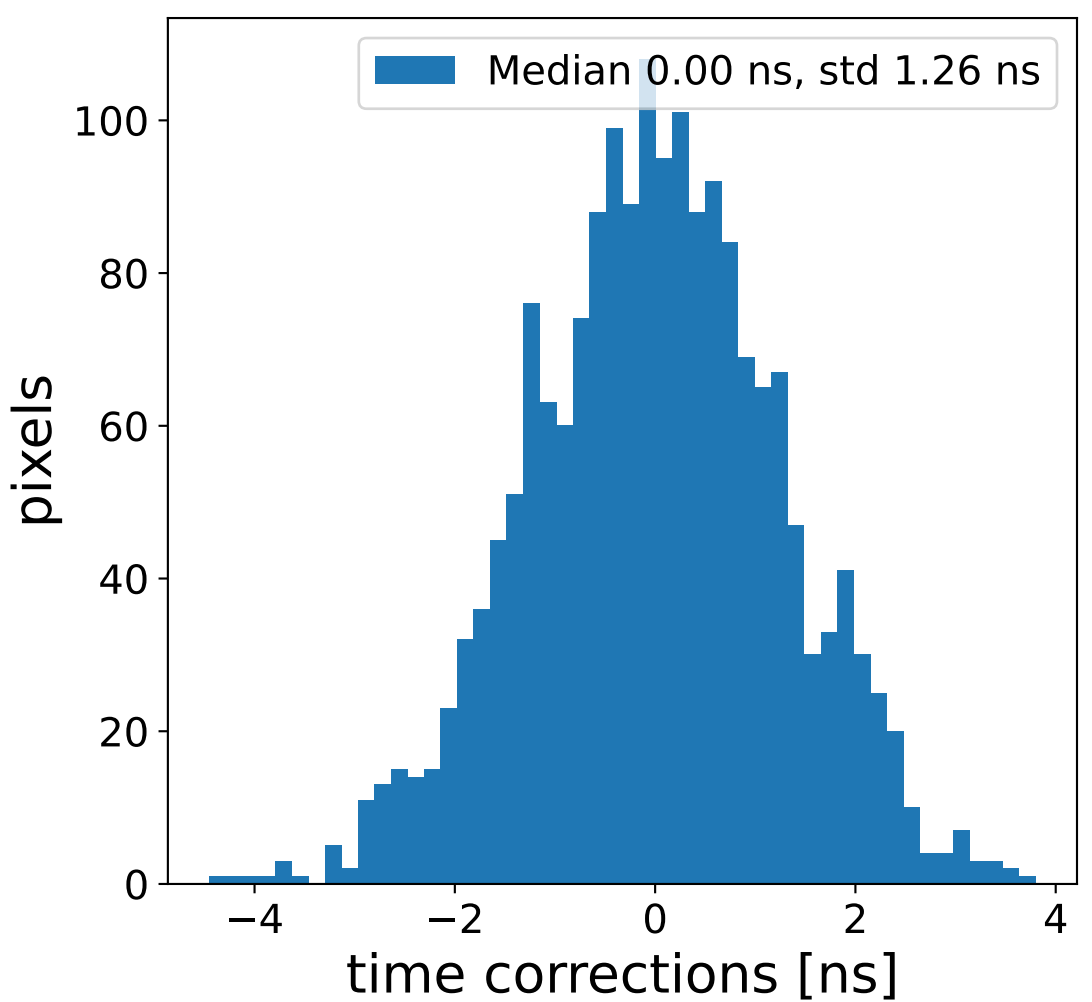

Run 17516, Cat-A calibration

Run 17516

Run 17516 channel: HG

FF sample of 10000 events

pedestal sample of 10000 events

flat-fielded gain [ADC/pe]

Run 17516 channel: LG

FF sample of 10000 events

pedestal sample of 10000 events

flat-fielded gain [ADC/pe]