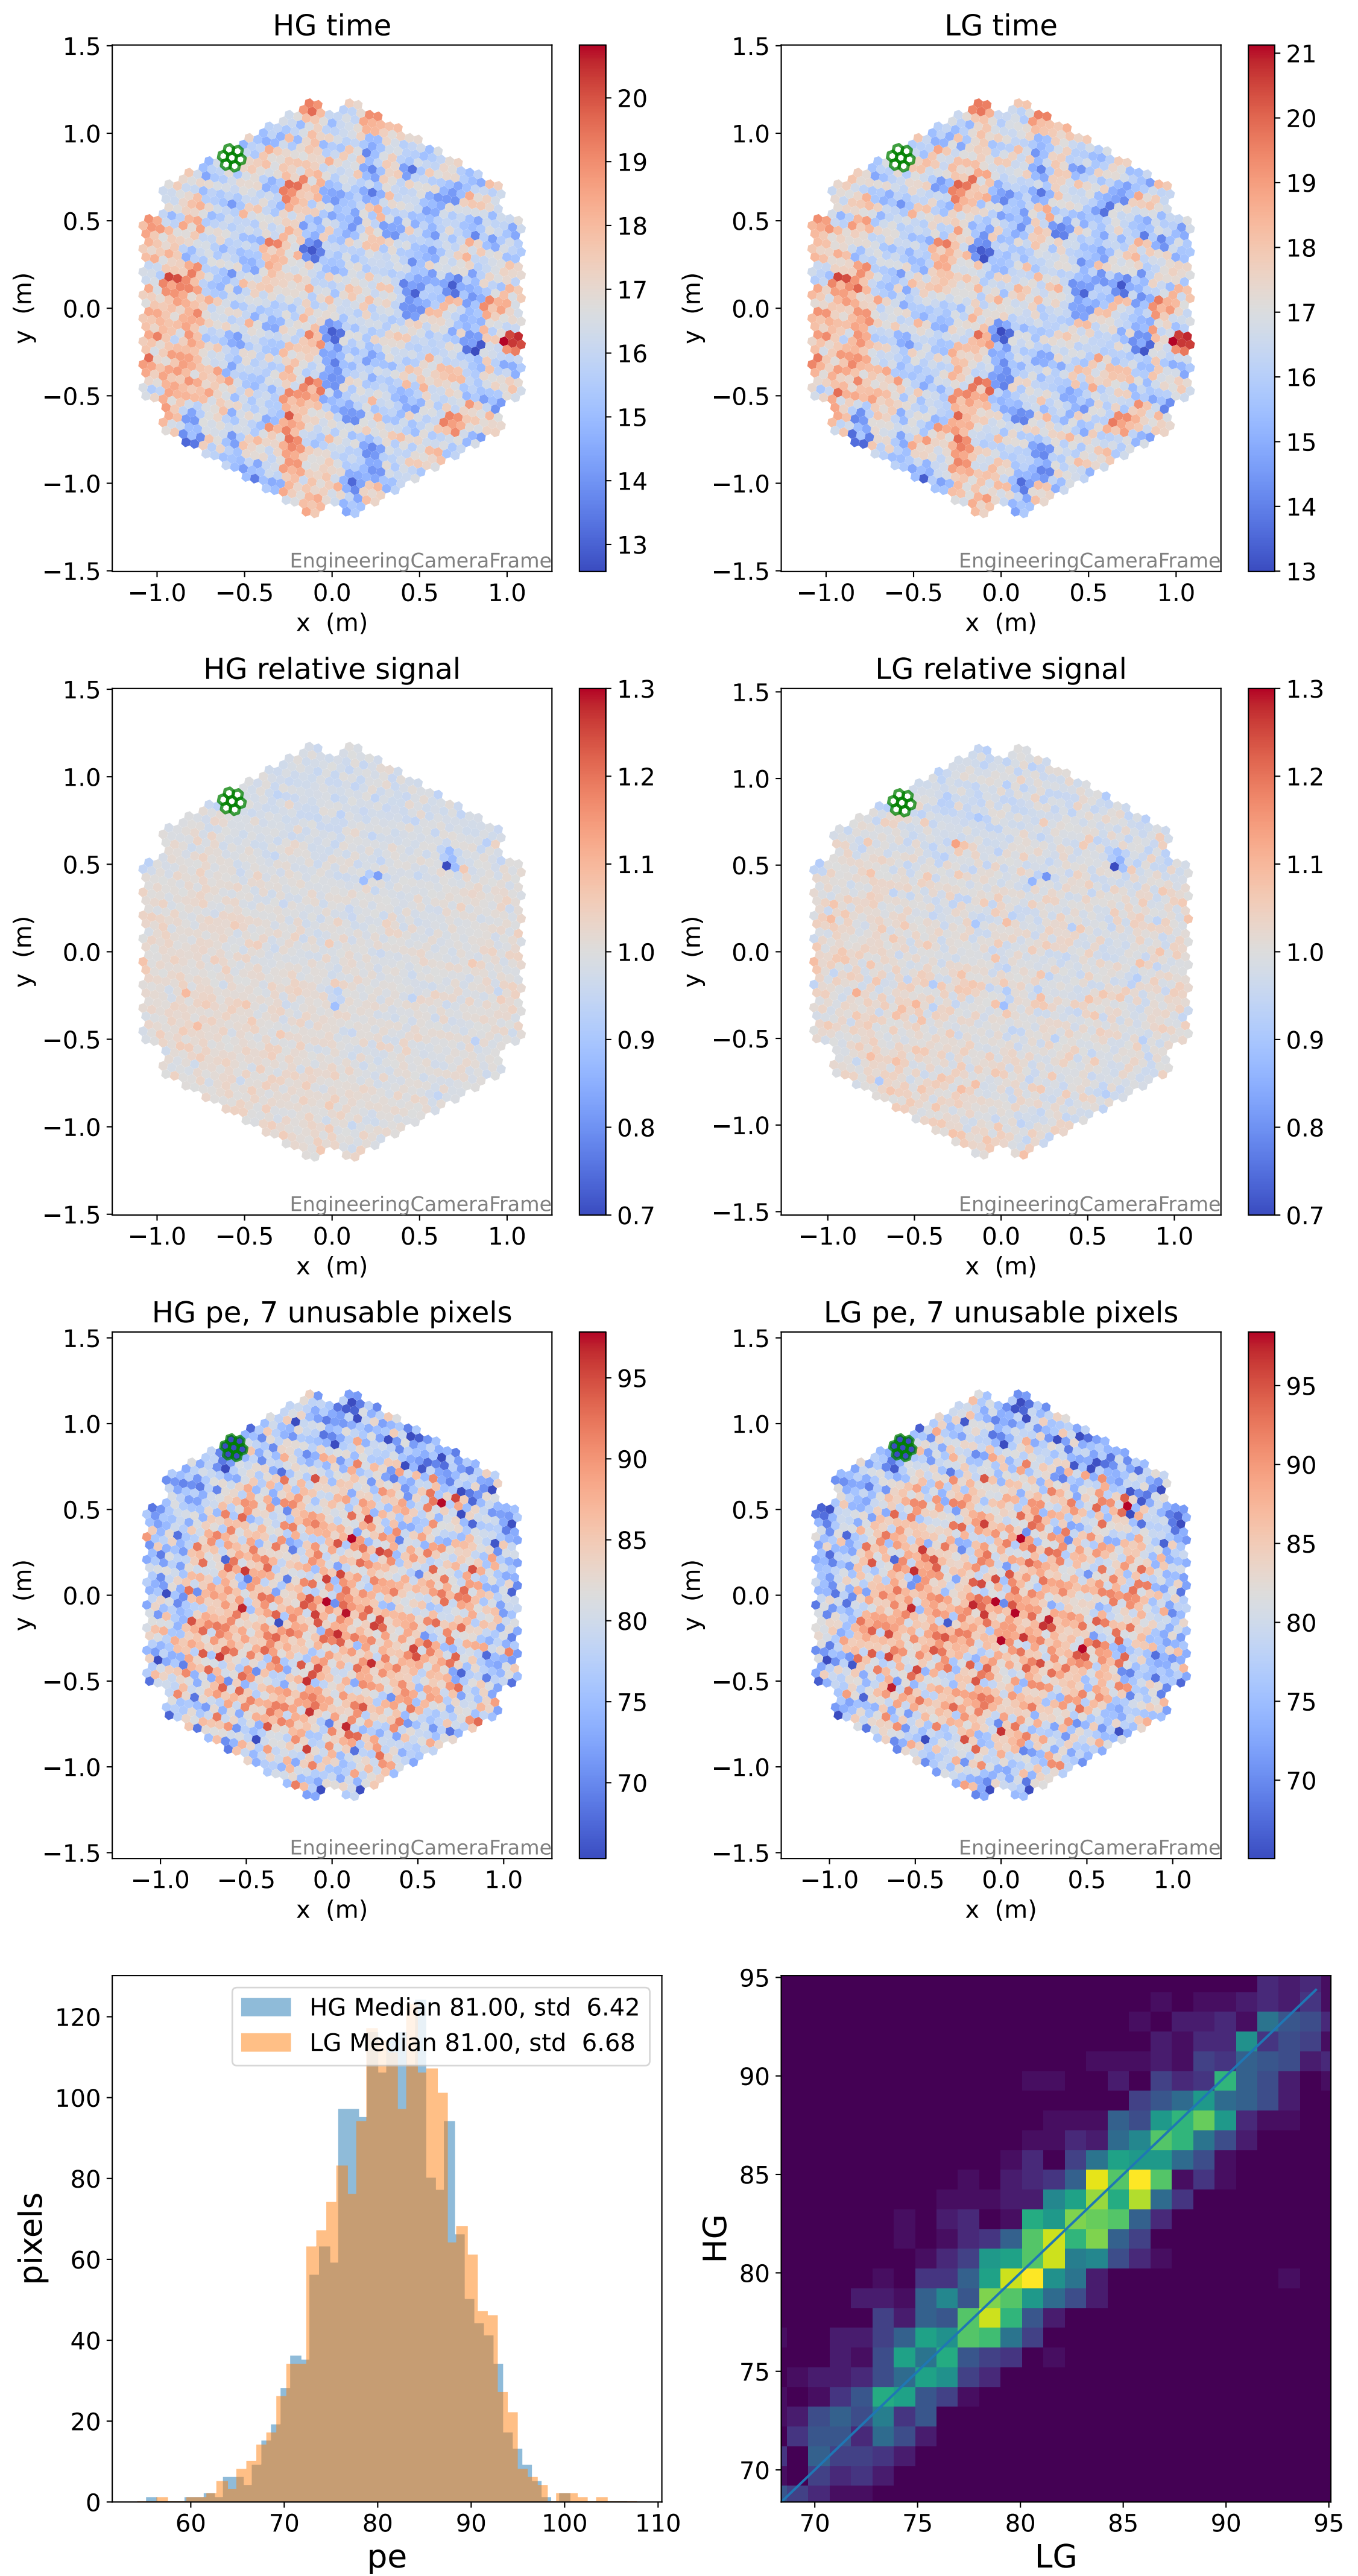

Run 17516, Cat-A calibration

Run 17516

Run 17516 channel: HG

FF sample of 10000 events

pedestal sample of 10000 events

flat-fielded gain [ADC/pe]

Run 17516 channel: LG

FF sample of 10000 events

pedestal sample of 10000 events

flat-fielded gain [ADC/pe]