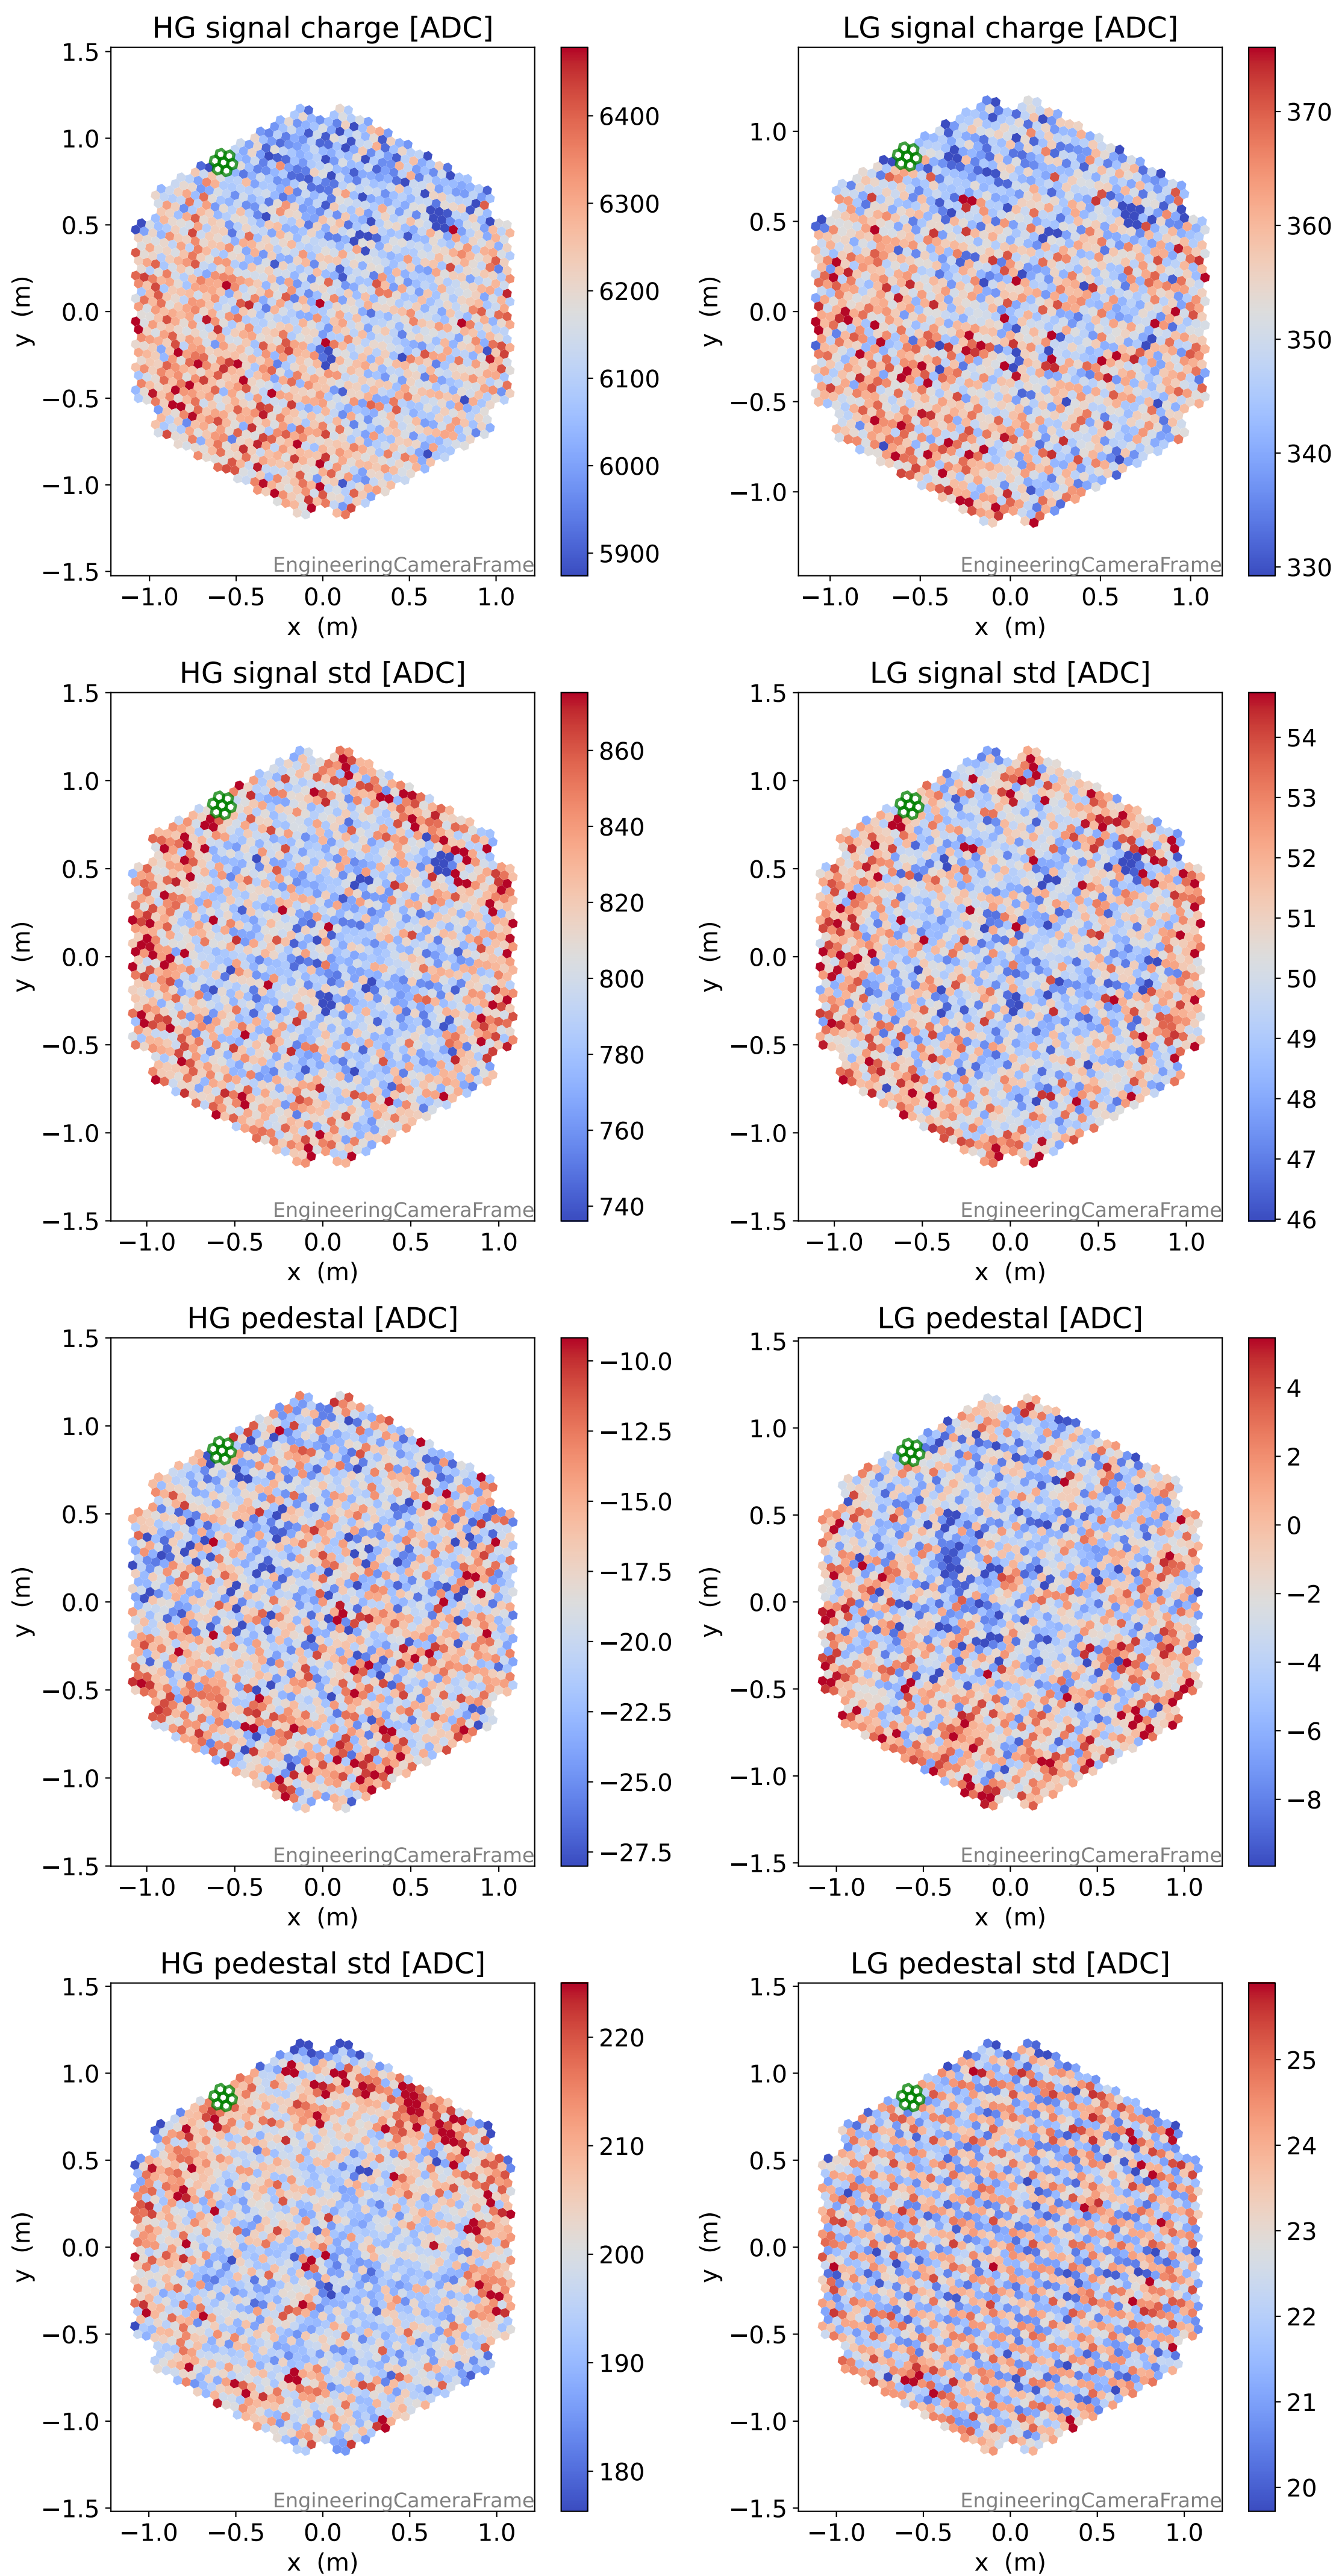

Run 17516, Cat-A calibration

Run 17516

Run 17516 channel: HG

FF sample of 10000 events

pedestal sample of 10000 events

flat-fielded gain [ADC/pe]

Run 17516 channel: LG

FF sample of 10000 events

pedestal sample of 10000 events

flat-fielded gain [ADC/pe]