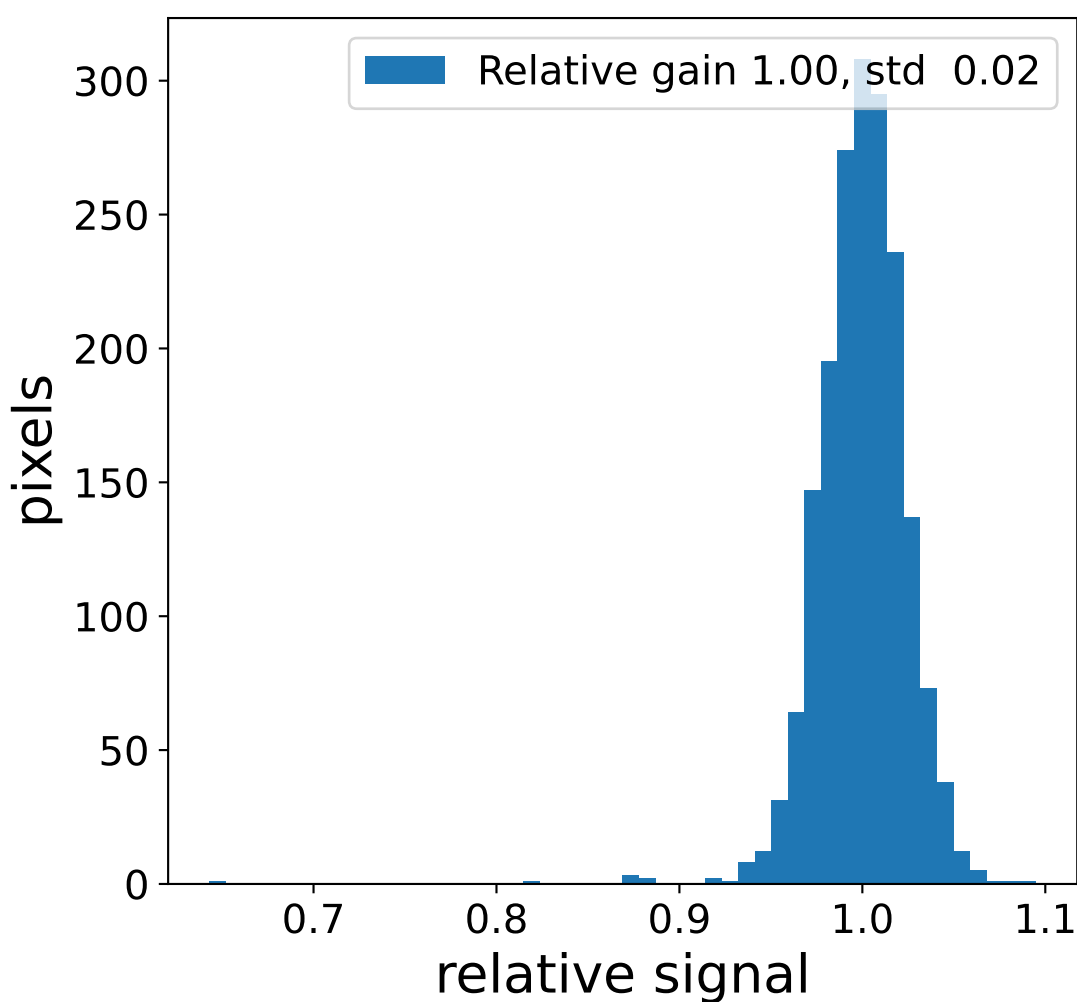

Run 17516, Cat-A calibration

Run 17516

Run 17516 channel: HG

FF sample of 10000 events

pedestal sample of 10000 events

flat-fielded gain [ADC/pe]

Run 17516 channel: LG

FF sample of 10000 events

pedestal sample of 10000 events

flat-fielded gain [ADC/pe]