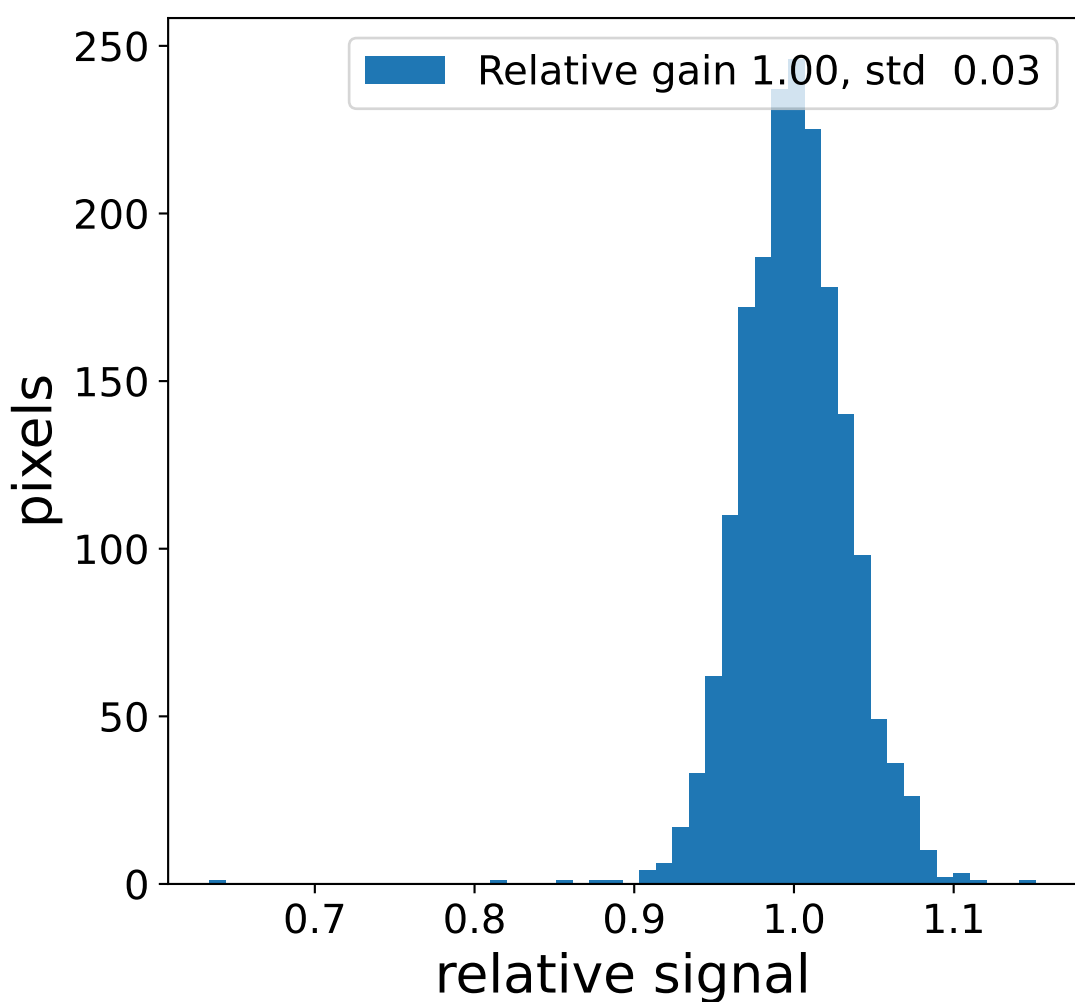

Run 17731, Cat-A calibration

Run 17731

Run 17731 channel: HG

FF sample of 10000 events

pedestal sample of 10000 events

flat-fielded gain [ADC/pe]

Run 17731 channel: LG

FF sample of 10000 events

pedestal sample of 10000 events

flat-fielded gain [ADC/pe]