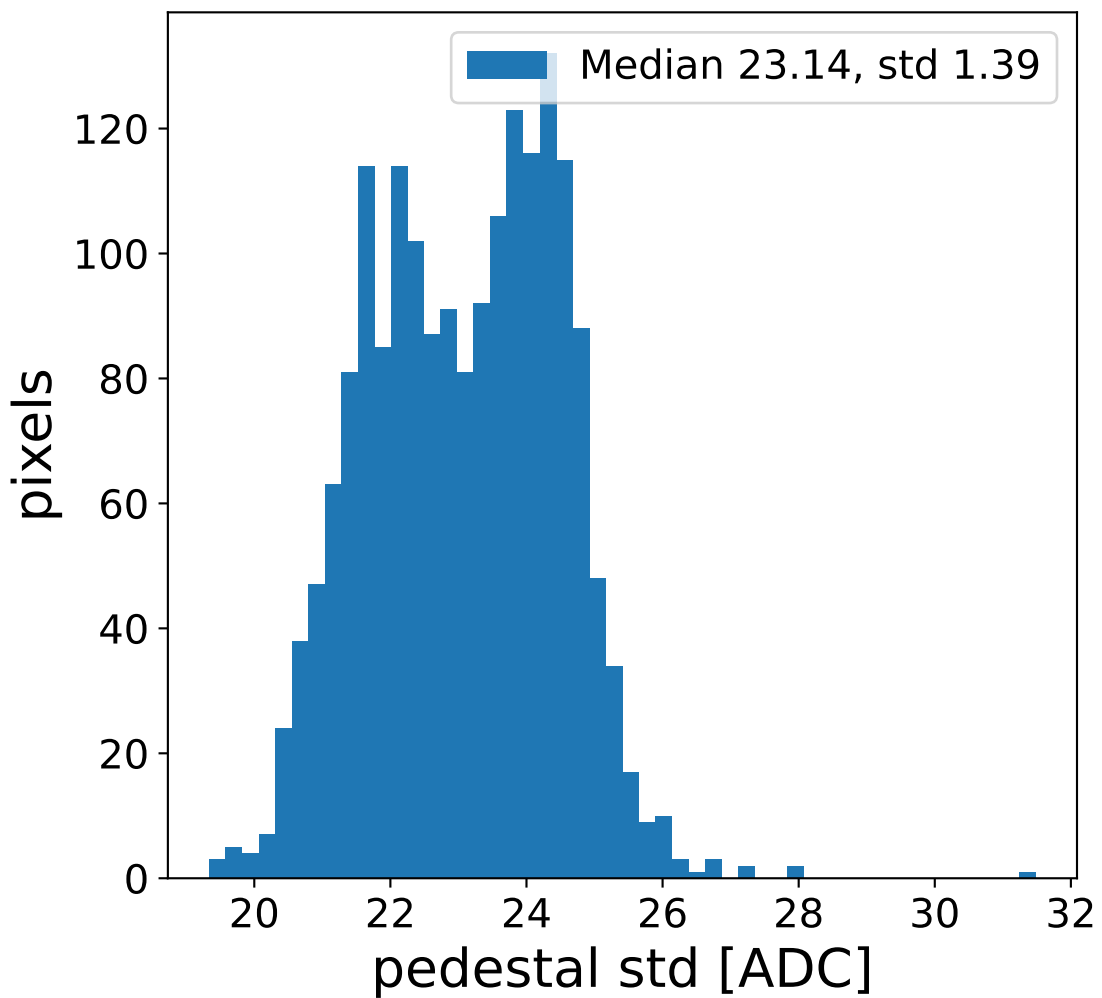

Run 17731, Cat-A calibration

Run 17731

Run 17731 channel: HG

FF sample of 10000 events

pedestal sample of 10000 events

flat-fielded gain [ADC/pe]

Run 17731 channel: LG

FF sample of 10000 events

pedestal sample of 10000 events

flat-fielded gain [ADC/pe]