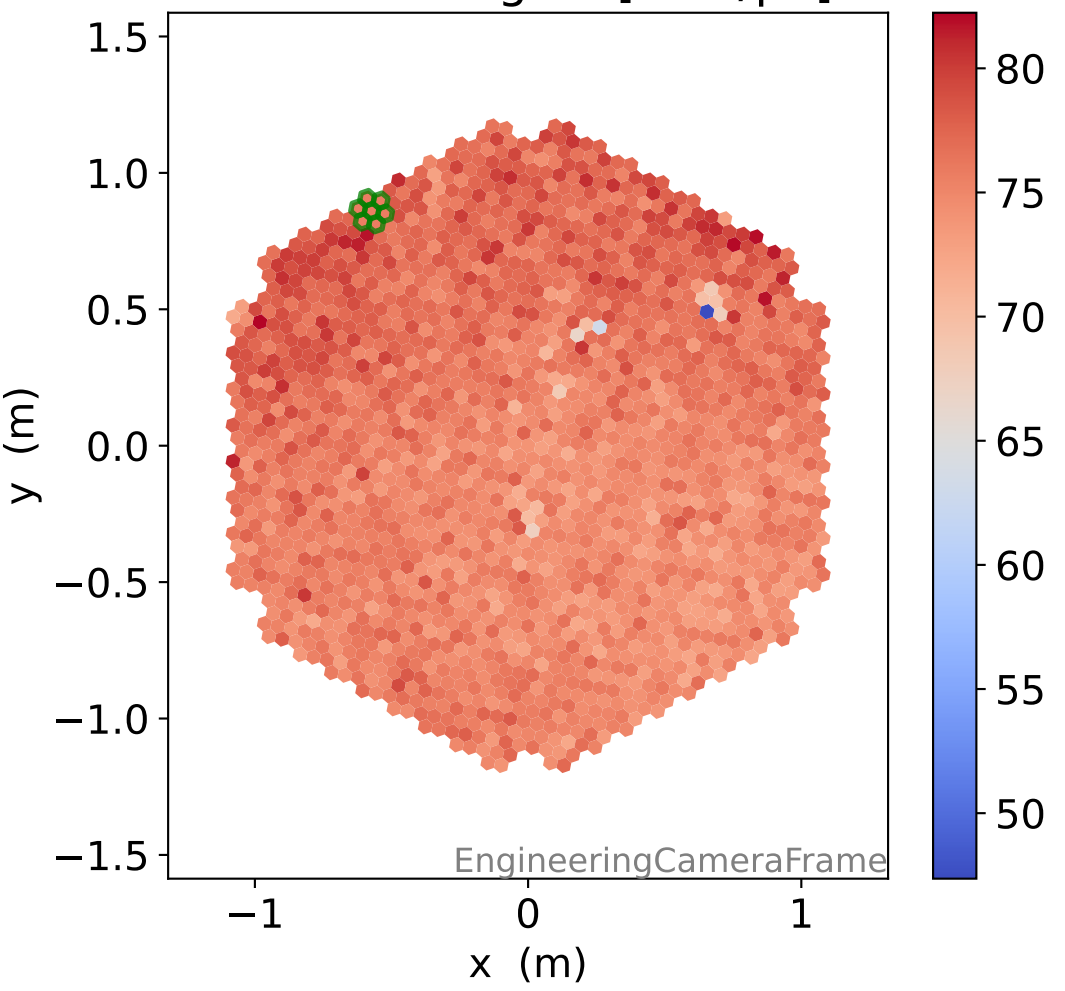

Run 17731, Cat-A calibration

Run 17731

Run 17731 channel: HG

FF sample of 10000 events

pedestal sample of 10000 events

flat-fielded gain [ADC/pe]

Run 17731 channel: LG

FF sample of 10000 events

pedestal sample of 10000 events

flat-fielded gain [ADC/pe]