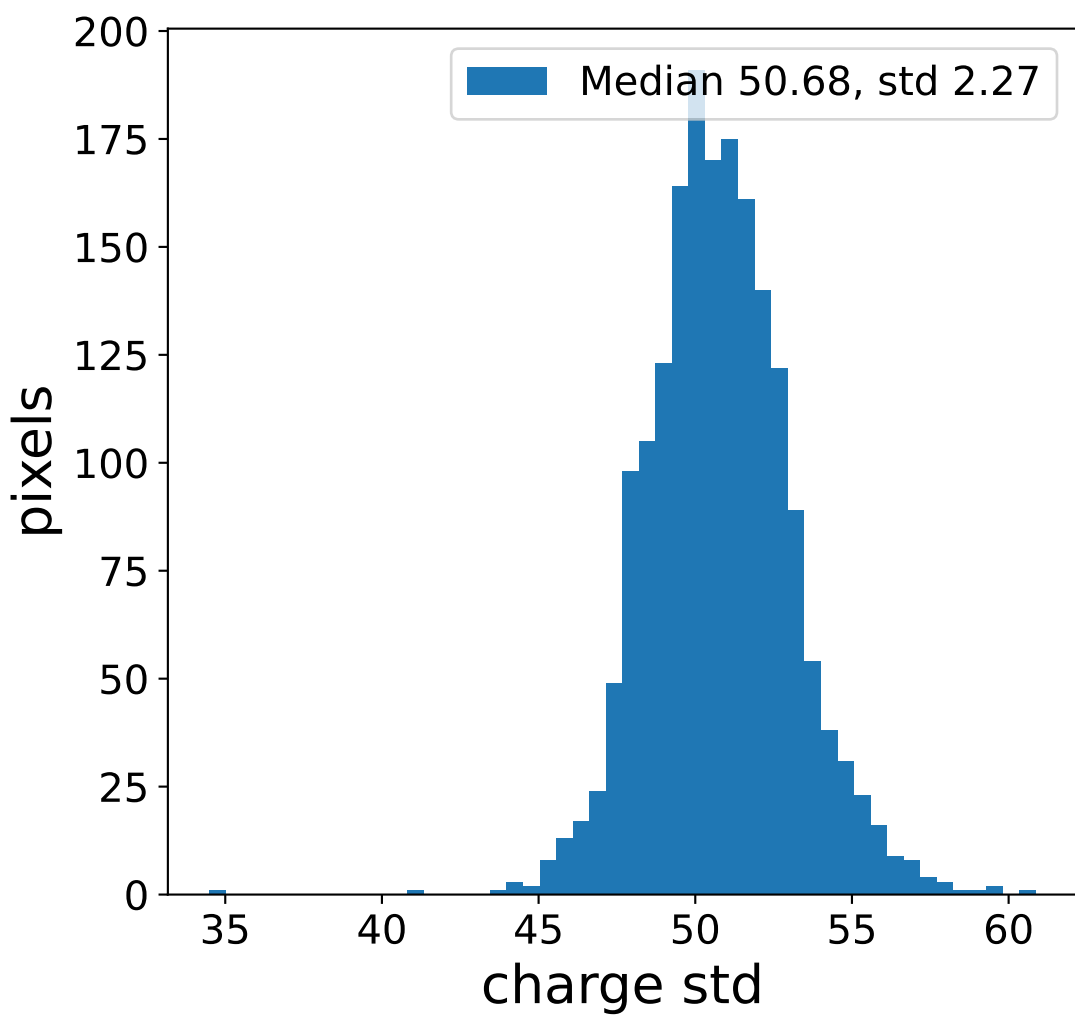

Run 17731, Cat-A calibration

Run 17731

Run 17731 channel: HG

FF sample of 10000 events

pedestal sample of 10000 events

flat-fielded gain [ADC/pe]

Run 17731 channel: LG

FF sample of 10000 events

pedestal sample of 10000 events

flat-fielded gain [ADC/pe]