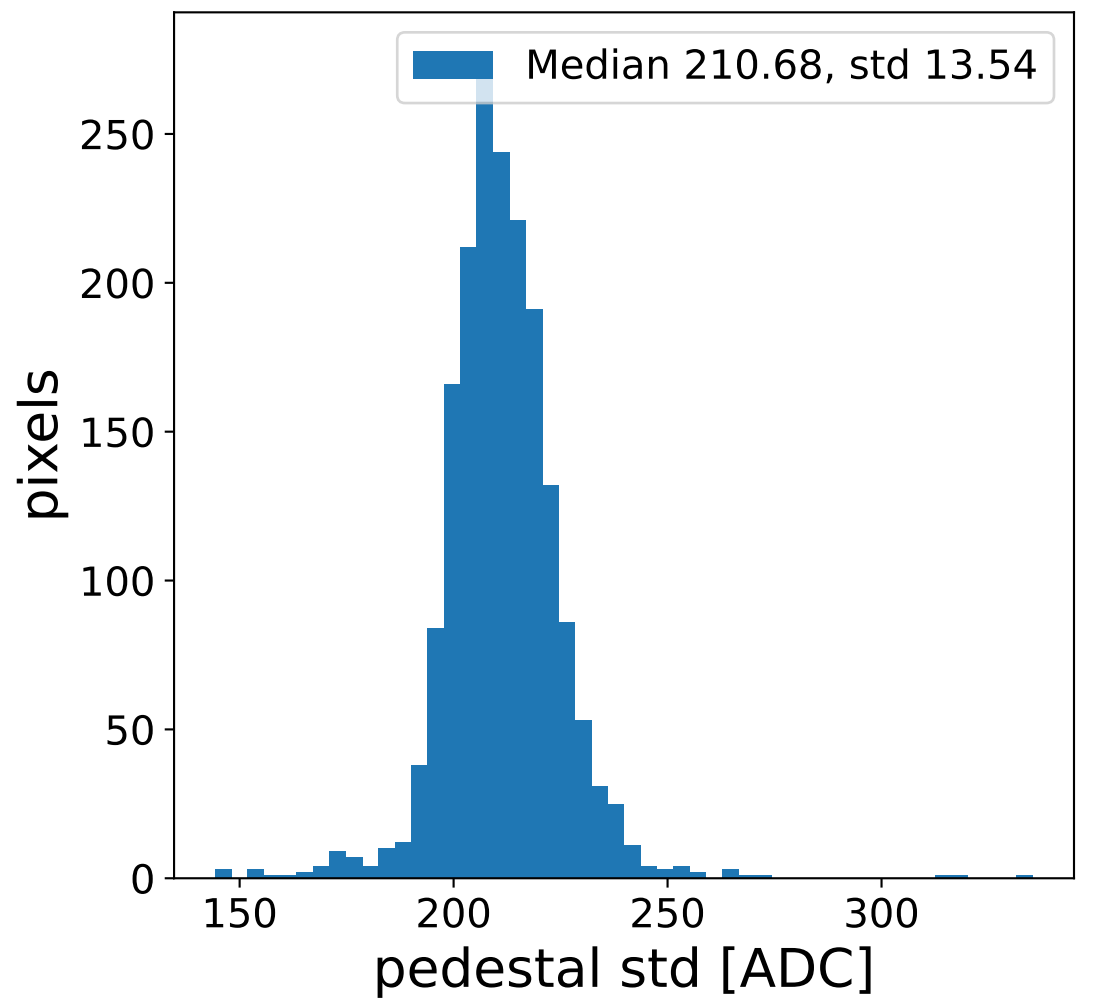

Run 17731, Cat-A calibration

Run 17731

Run 17731 channel: HG

FF sample of 10000 events

pedestal sample of 10000 events

flat-fielded gain [ADC/pe]

Run 17731 channel: LG

FF sample of 10000 events

pedestal sample of 10000 events

flat-fielded gain [ADC/pe]