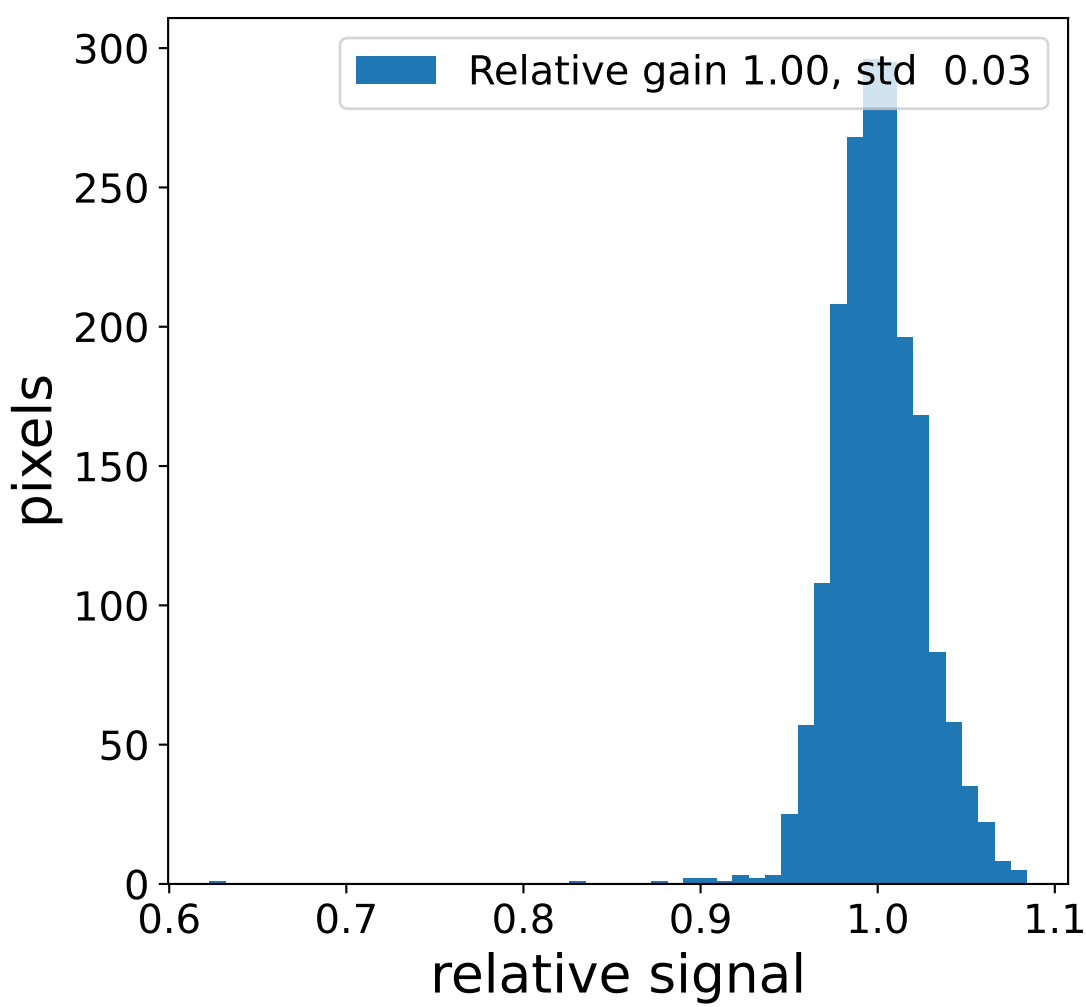

Run 17731, Cat-A calibration

Run 17731

Run 17731 channel: HG

FF sample of 10000 events

pedestal sample of 10000 events

flat-fielded gain [ADC/pe]

Run 17731 channel: LG

FF sample of 10000 events

pedestal sample of 10000 events

flat-fielded gain [ADC/pe]