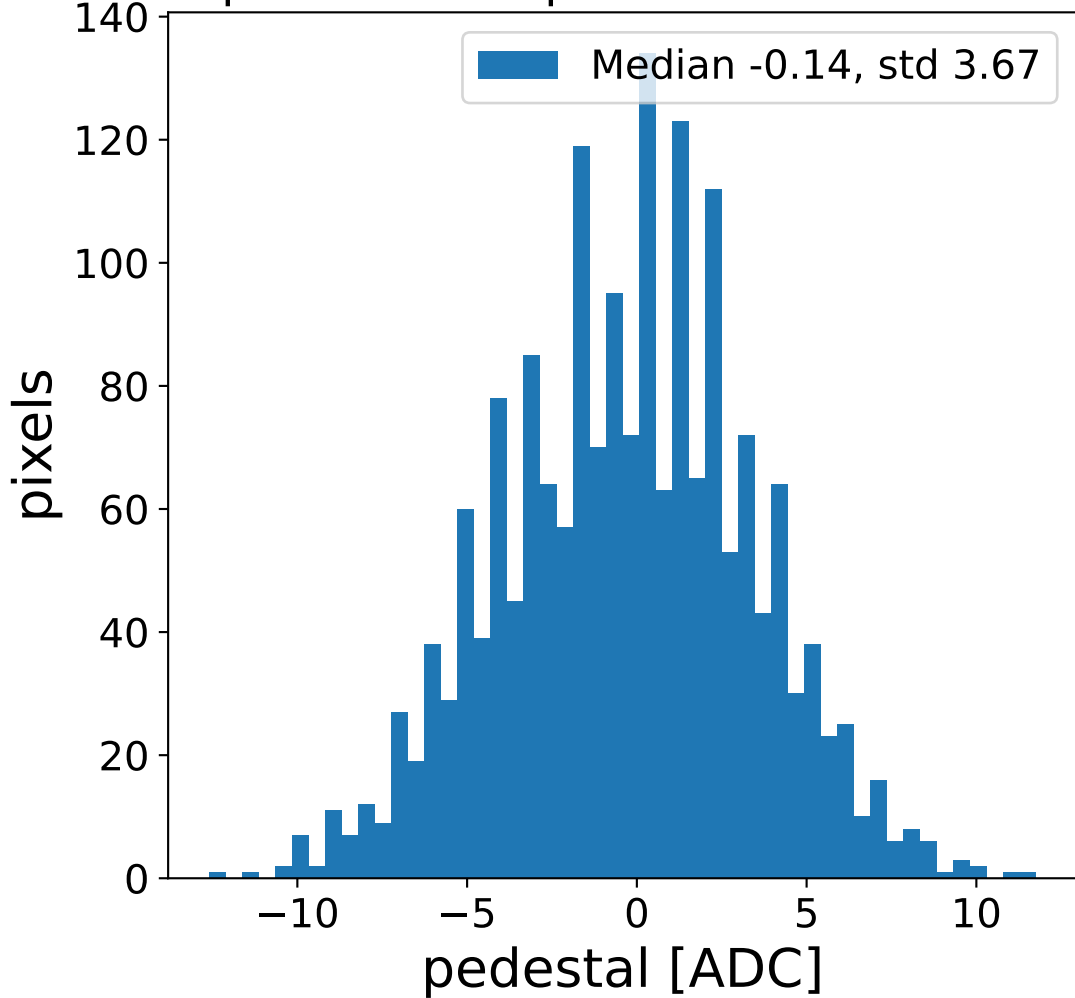

Run 17731, Cat-A calibration

Run 17731

Run 17731 channel: HG

FF sample of 10000 events

pedestal sample of 10000 events

flat-fielded gain [ADC/pe]

Run 17731 channel: LG

FF sample of 10000 events

pedestal sample of 10000 events

flat-fielded gain [ADC/pe]