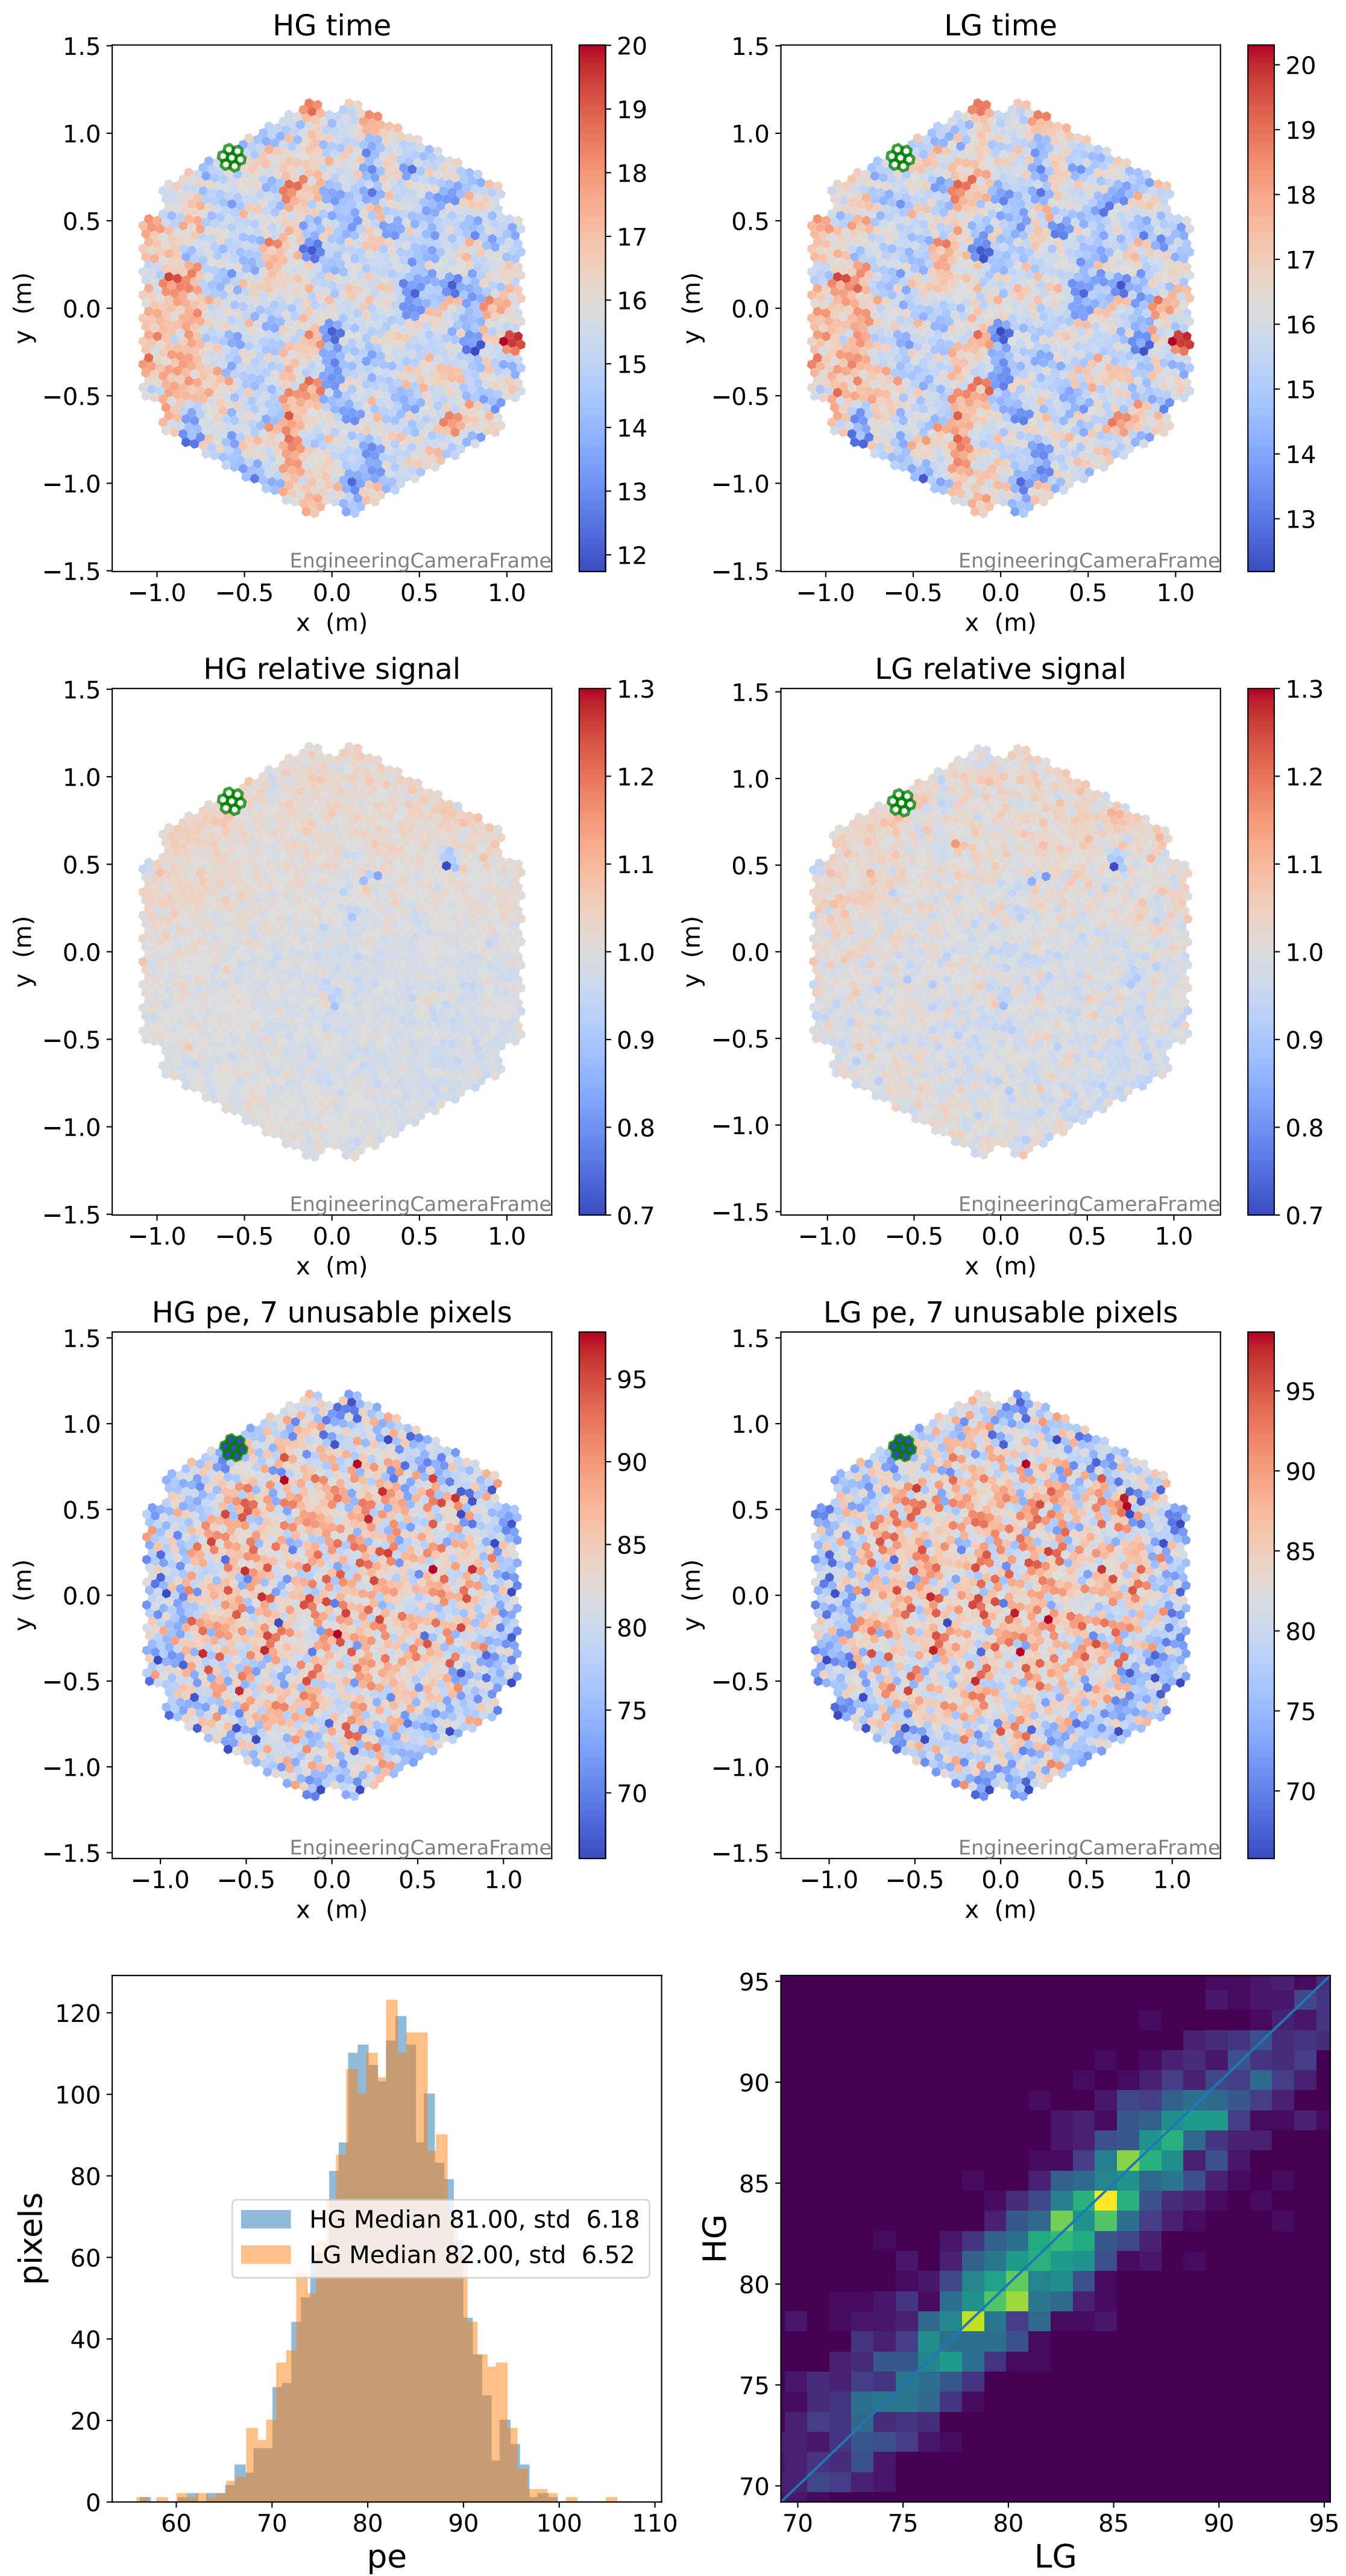

Run 17731, Cat-A calibration

Run 17731

Run 17731 channel: HG

FF sample of 10000 events

pedestal sample of 10000 events

flat-fielded gain [ADC/pe]

Run 17731 channel: LG

FF sample of 10000 events

pedestal sample of 10000 events

flat-fielded gain [ADC/pe]