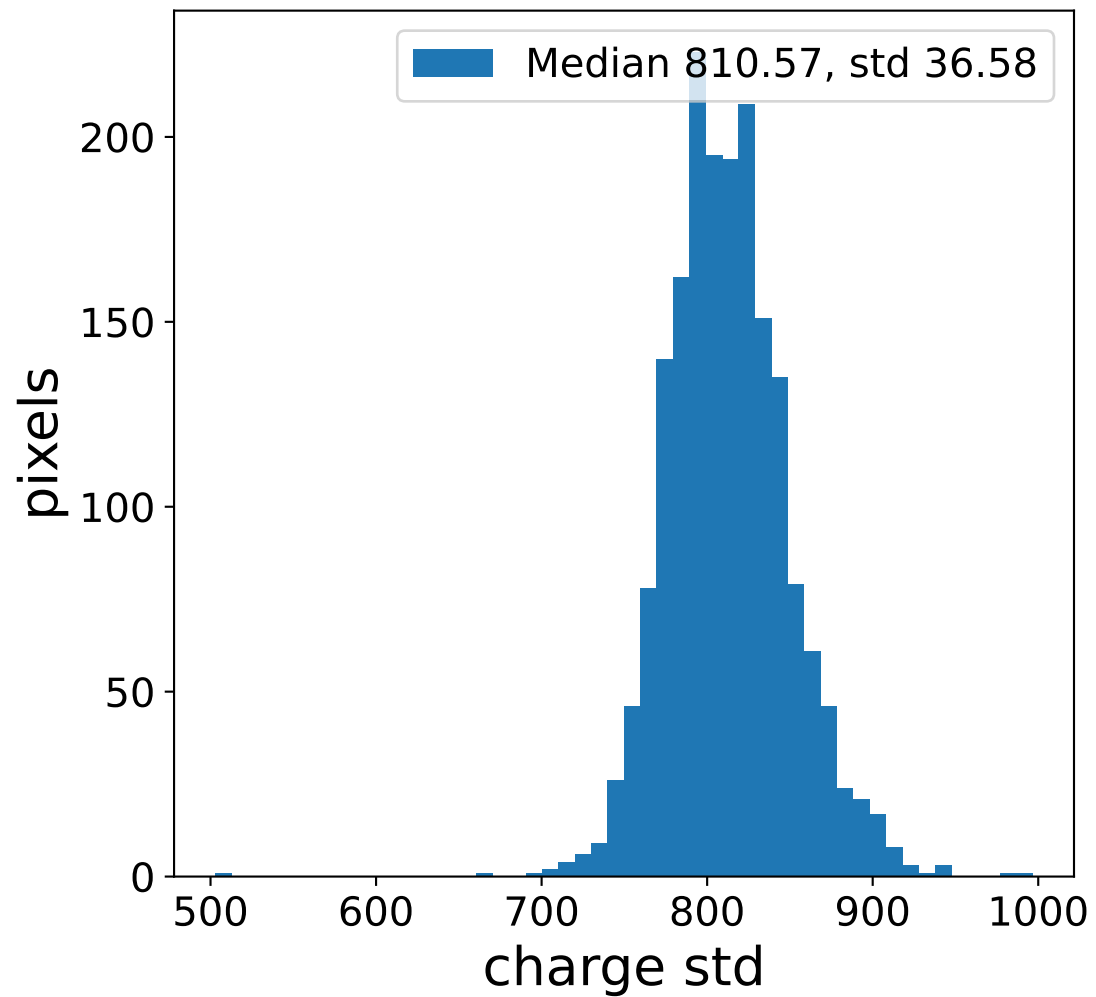

Run 17731, Cat-A calibration

Run 17731

Run 17731 channel: HG

FF sample of 10000 events

pedestal sample of 10000 events

flat-fielded gain [ADC/pe]

Run 17731 channel: LG

FF sample of 10000 events

pedestal sample of 10000 events

flat-fielded gain [ADC/pe]