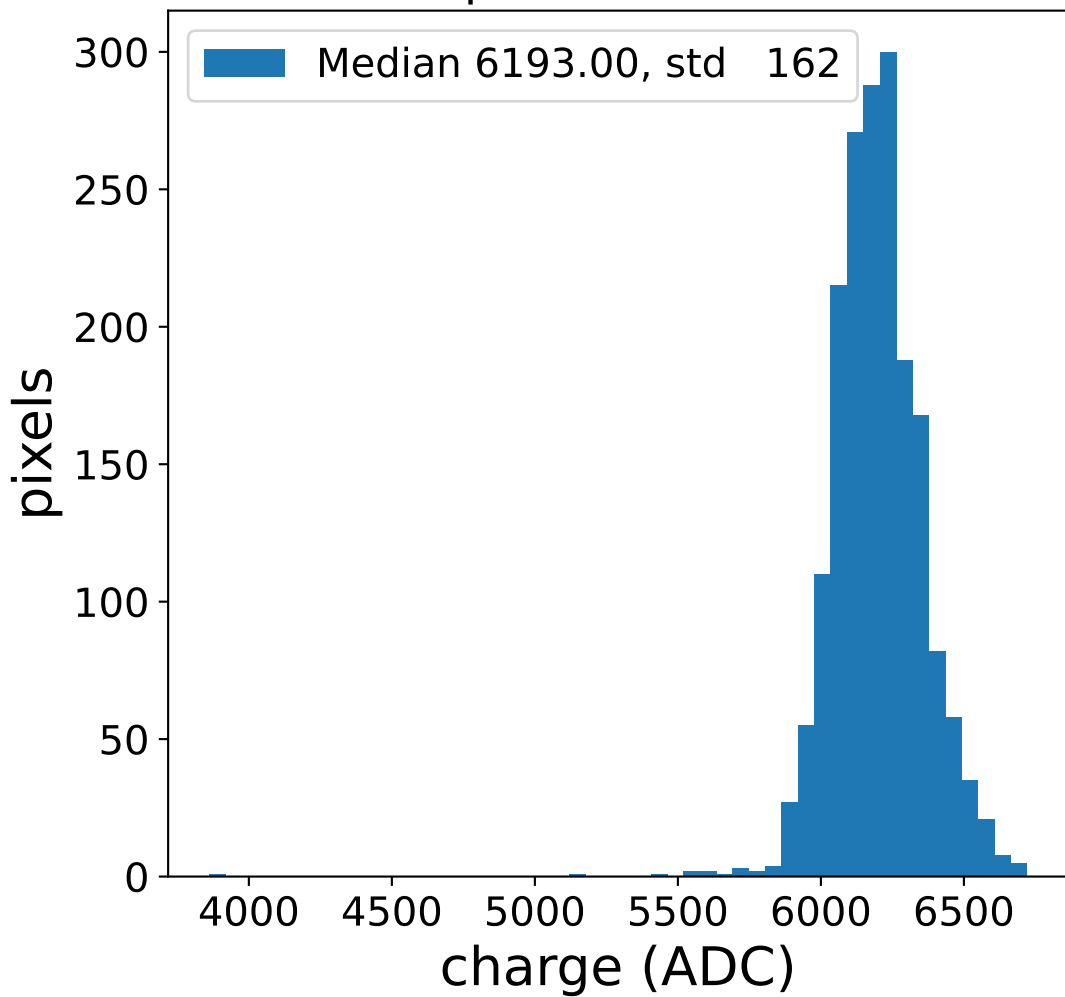

Run 17731, Cat-A calibration

Run 17731

Run 17731 channel: HG

FF sample of 10000 events

pedestal sample of 10000 events

flat-fielded gain [ADC/pe]

Run 17731 channel: LG

FF sample of 10000 events

pedestal sample of 10000 events

flat-fielded gain [ADC/pe]