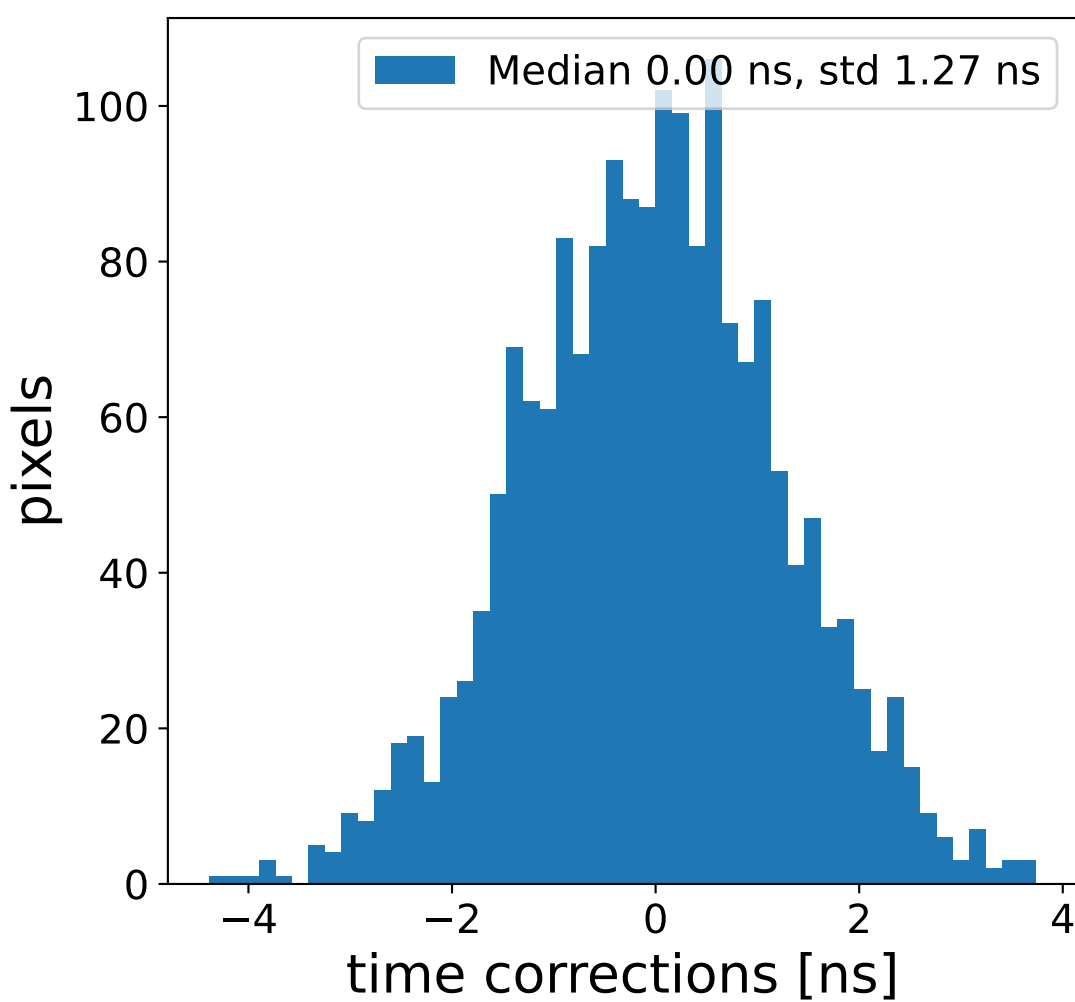

Run 17731, Cat-A calibration

Run 17731

Run 17731 channel: HG

FF sample of 10000 events

pedestal sample of 10000 events

flat-fielded gain [ADC/pe]

Run 17731 channel: LG

FF sample of 10000 events

pedestal sample of 10000 events

flat-fielded gain [ADC/pe]