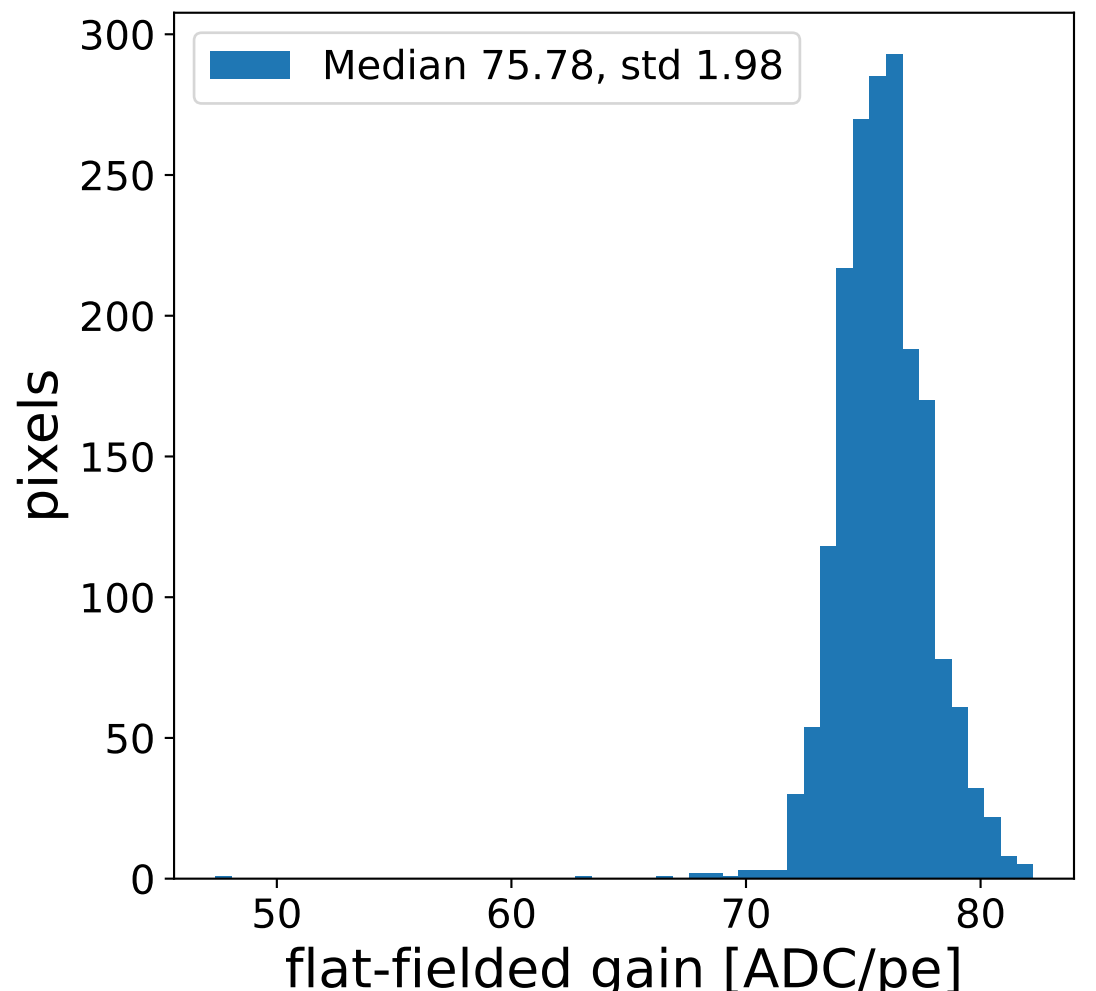

Run 17731, Cat-A calibration

Run 17731

Run 17731 channel: HG

FF sample of 10000 events

pedestal sample of 10000 events

flat-fielded gain [ADC/pe]

Run 17731 channel: LG

FF sample of 10000 events

pedestal sample of 10000 events

flat-fielded gain [ADC/pe]