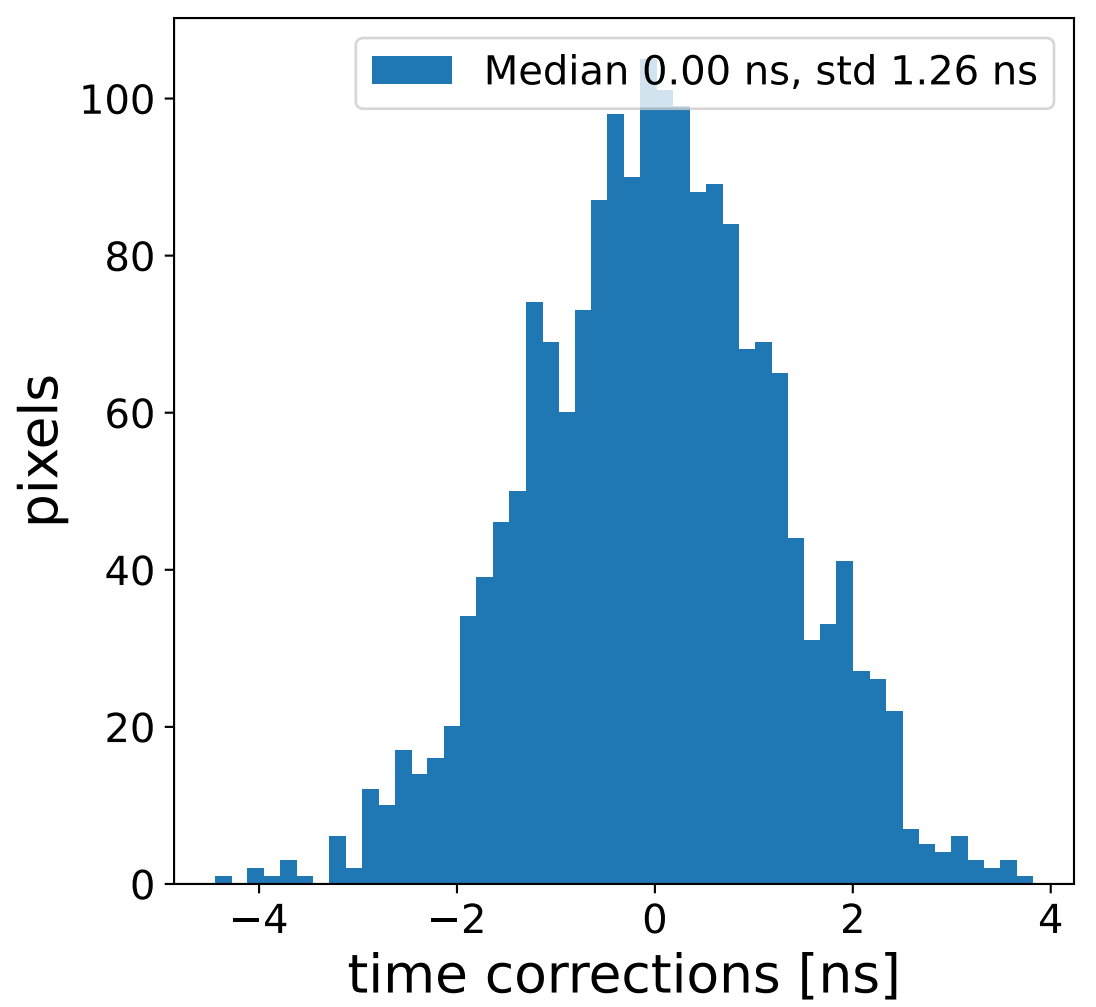

Run 17731, Cat-A calibration

Run 17731

Run 17731 channel: HG

FF sample of 10000 events

pedestal sample of 10000 events

flat-fielded gain [ADC/pe]

Run 17731 channel: LG

FF sample of 10000 events

pedestal sample of 10000 events

flat-fielded gain [ADC/pe]