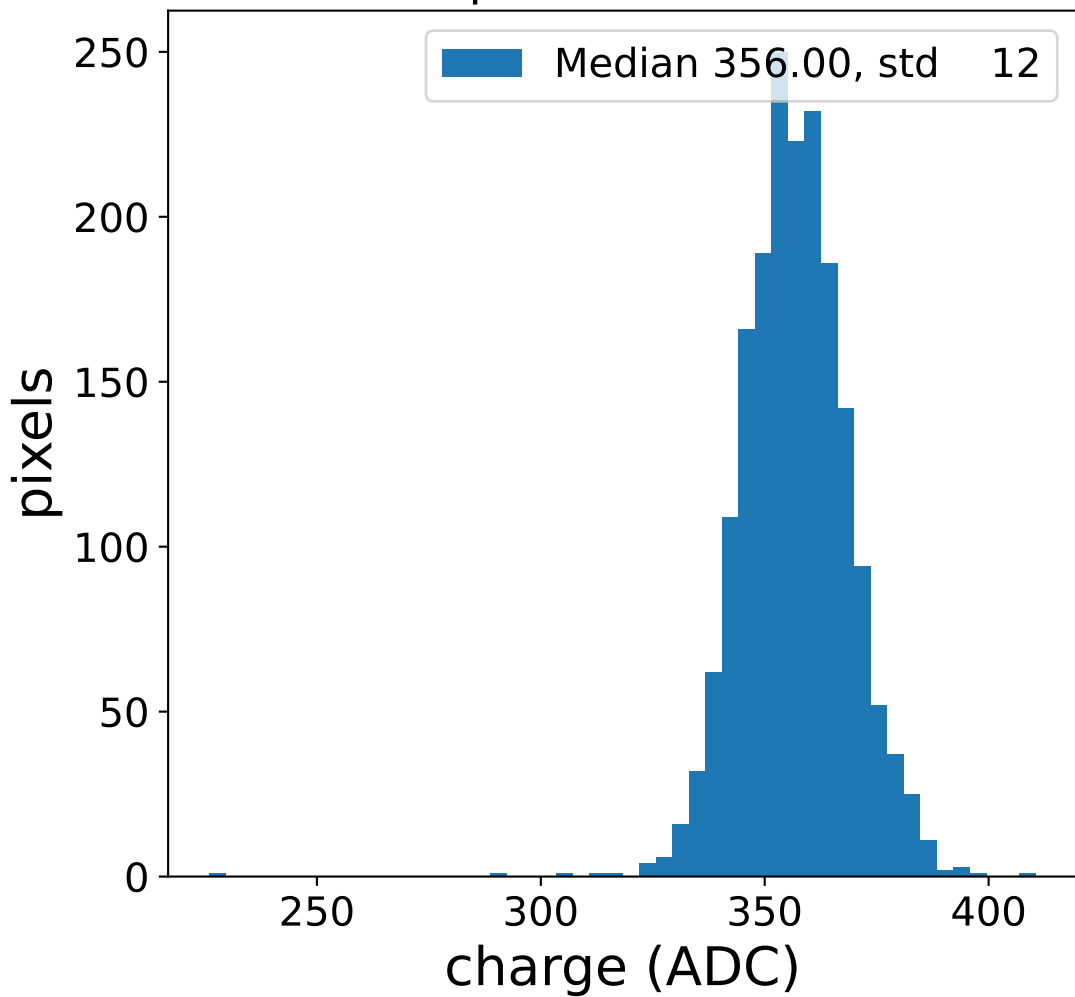

Run 17731, Cat-A calibration

Run 17731

Run 17731 channel: HG

FF sample of 10000 events

pedestal sample of 10000 events

flat-fielded gain [ADC/pe]

Run 17731 channel: LG

FF sample of 10000 events

pedestal sample of 10000 events

flat-fielded gain [ADC/pe]