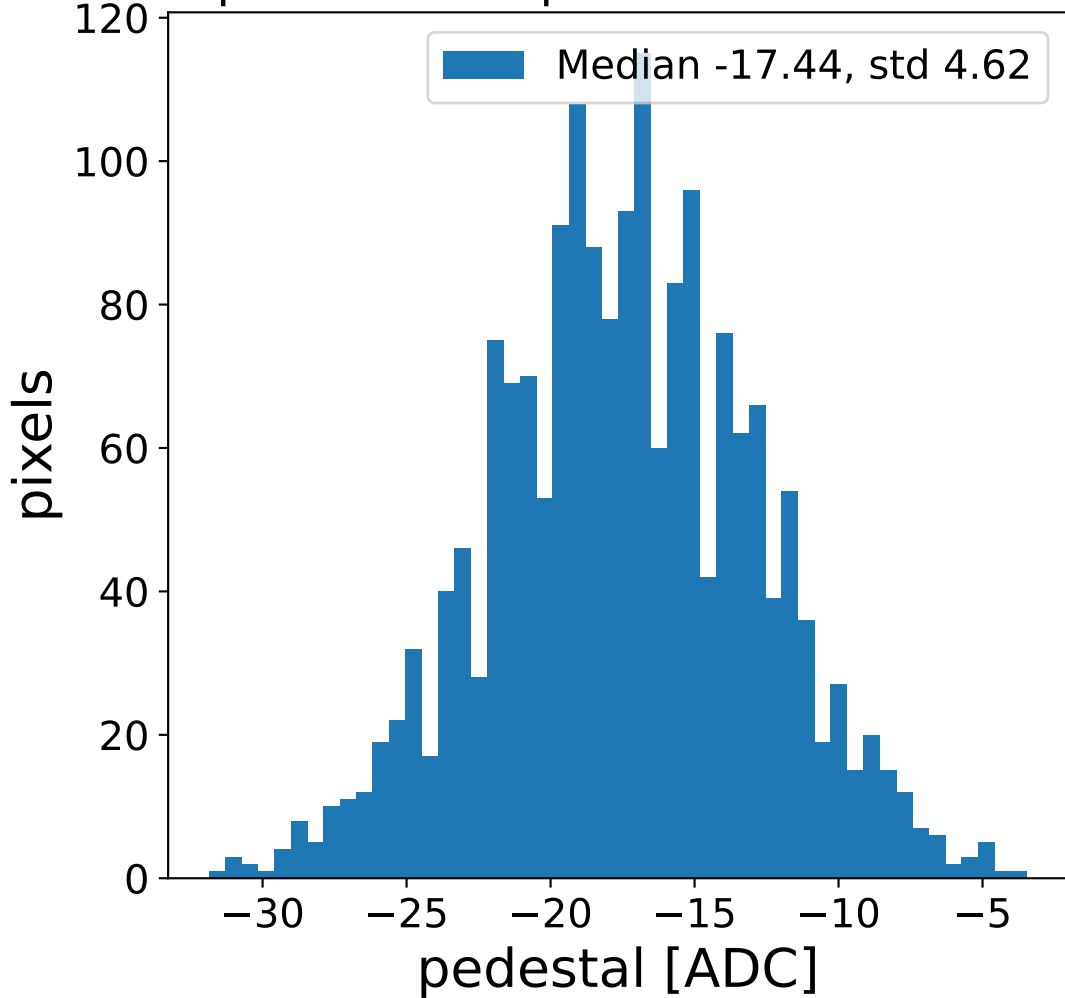

Run 17731, Cat-A calibration

Run 17731

Run 17731 channel: HG

FF sample of 10000 events

pedestal sample of 10000 events

flat-fielded gain [ADC/pe]

Run 17731 channel: LG

FF sample of 10000 events

pedestal sample of 10000 events

flat-fielded gain [ADC/pe]