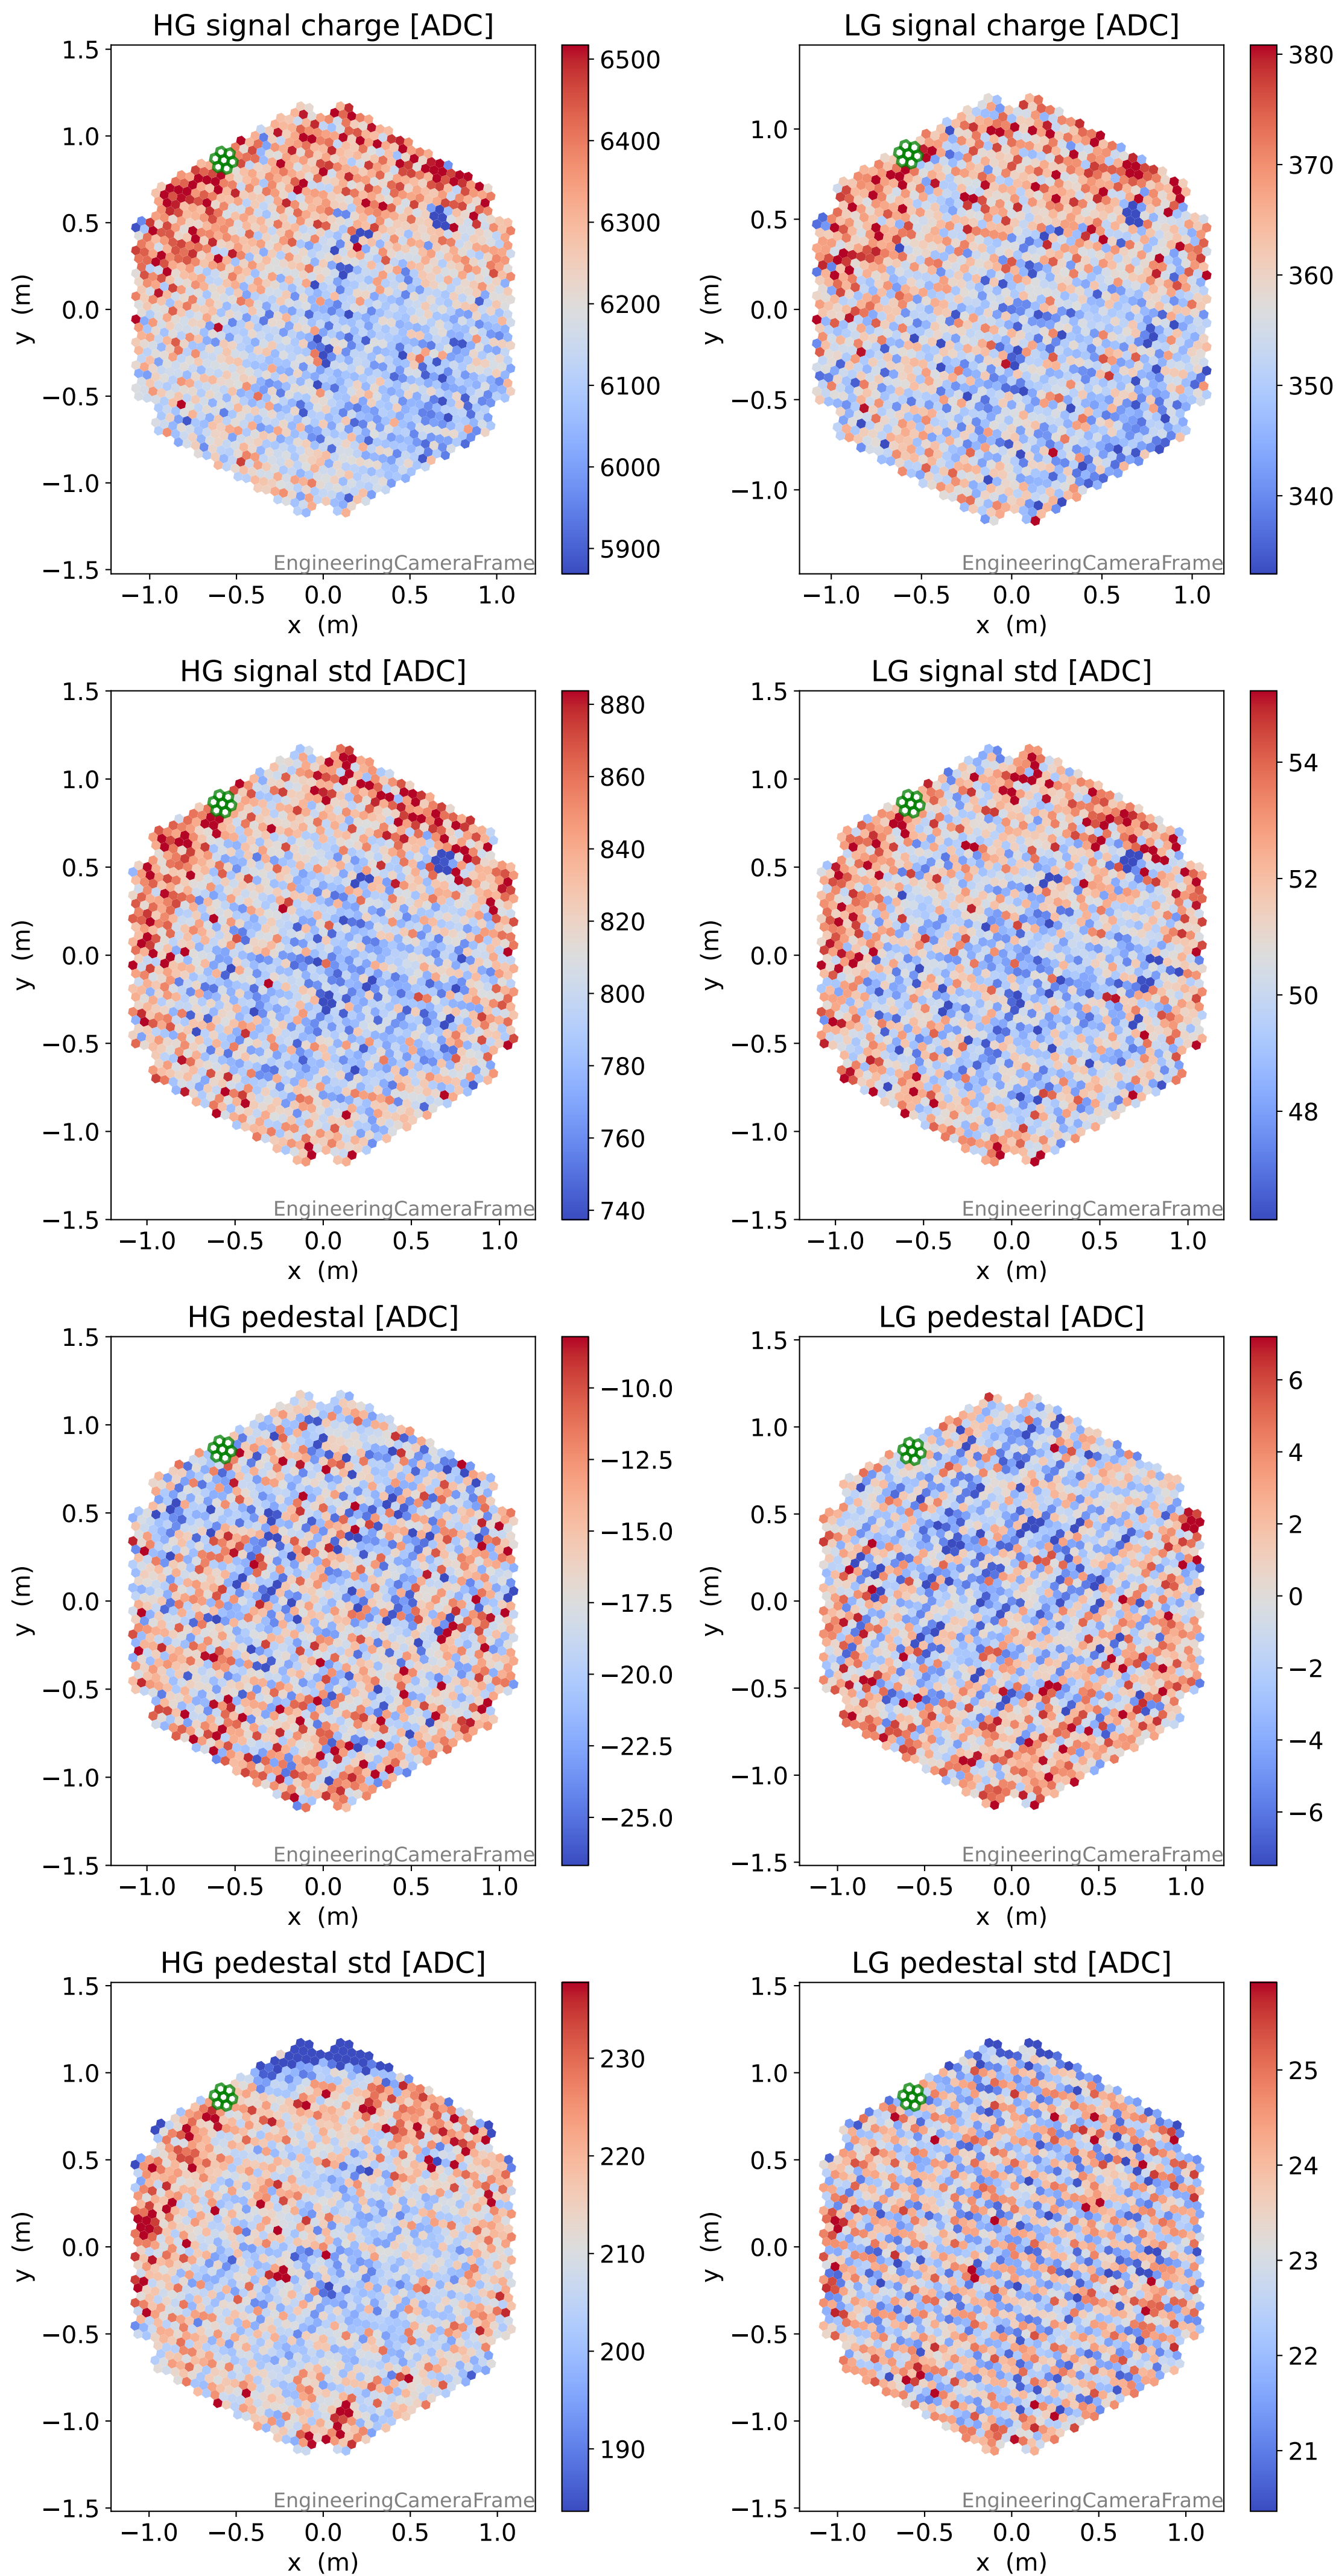

Run 17731, Cat-A calibration

Run 17731

Run 17731 channel: HG

FF sample of 10000 events

pedestal sample of 10000 events

flat-fielded gain [ADC/pe]

Run 17731 channel: LG

FF sample of 10000 events

pedestal sample of 10000 events

flat-fielded gain [ADC/pe]