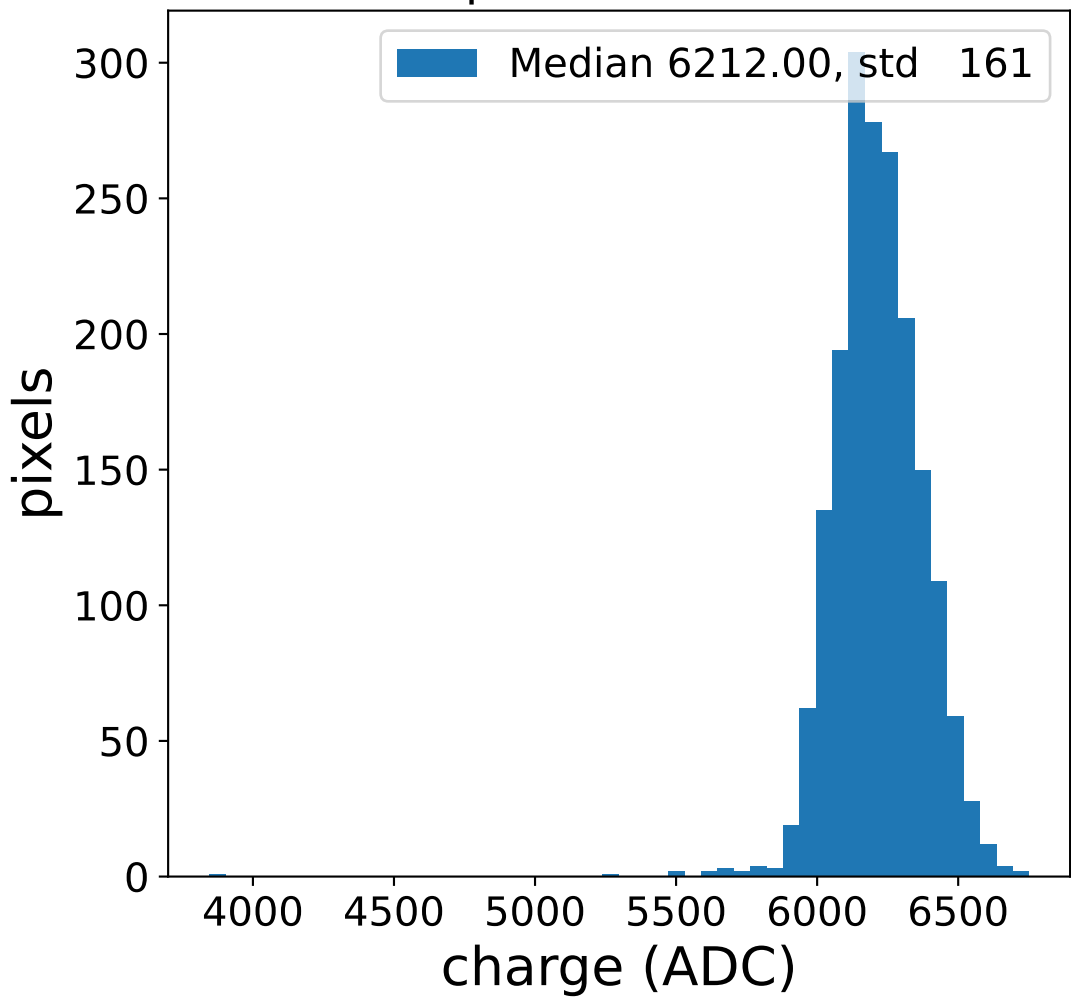

Run 17809, Cat-A calibration

Run 17809

Run 17809 channel: HG

FF sample of 10000 events

pedestal sample of 10000 events

flat-fielded gain [ADC/pe]

Run 17809 channel: LG

FF sample of 10000 events

pedestal sample of 10000 events

flat-fielded gain [ADC/pe]