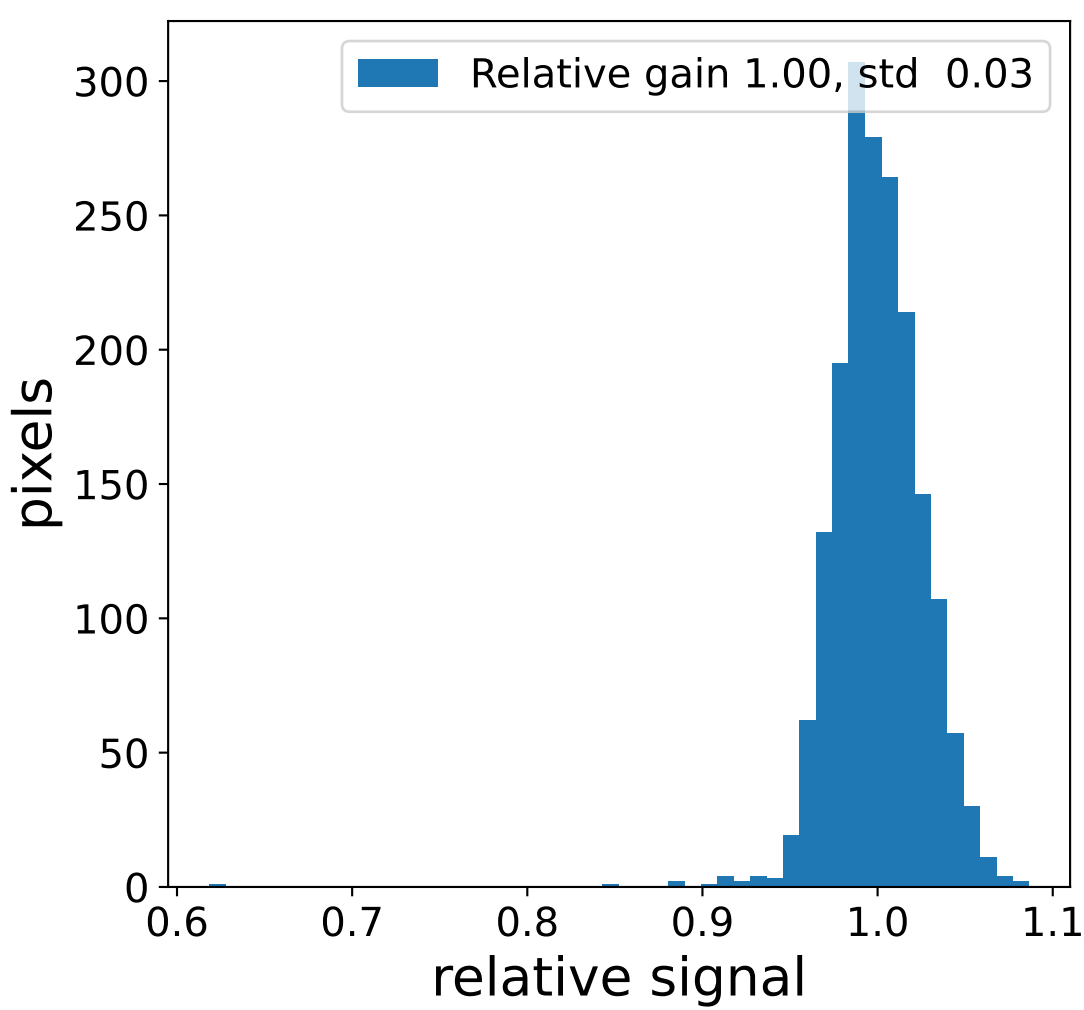

Run 17809, Cat-A calibration

Run 17809

Run 17809 channel: HG

FF sample of 10000 events

pedestal sample of 10000 events

flat-fielded gain [ADC/pe]

Run 17809 channel: LG

FF sample of 10000 events

pedestal sample of 10000 events

flat-fielded gain [ADC/pe]