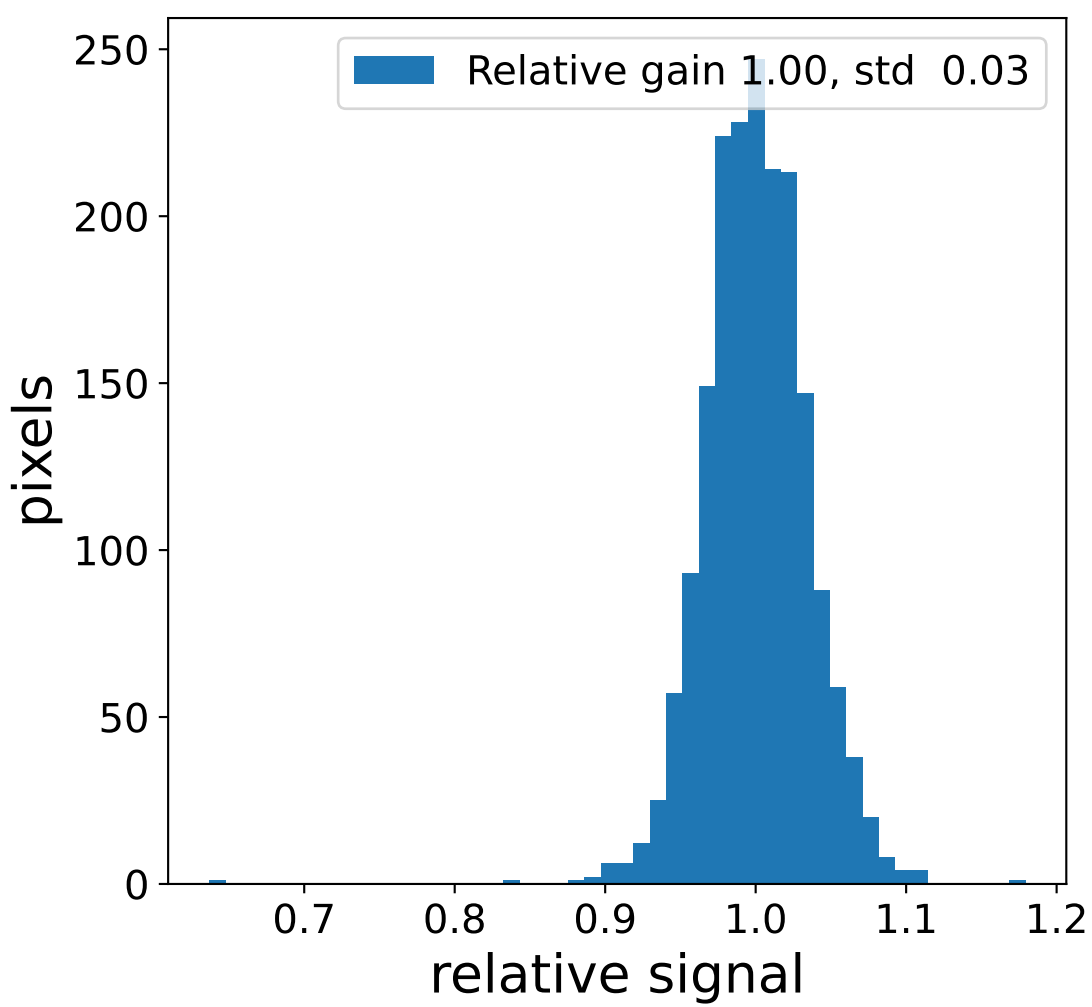

Run 17809, Cat-A calibration

Run 17809

Run 17809 channel: HG

FF sample of 10000 events

pedestal sample of 10000 events

flat-fielded gain [ADC/pe]

Run 17809 channel: LG

FF sample of 10000 events

pedestal sample of 10000 events

flat-fielded gain [ADC/pe]