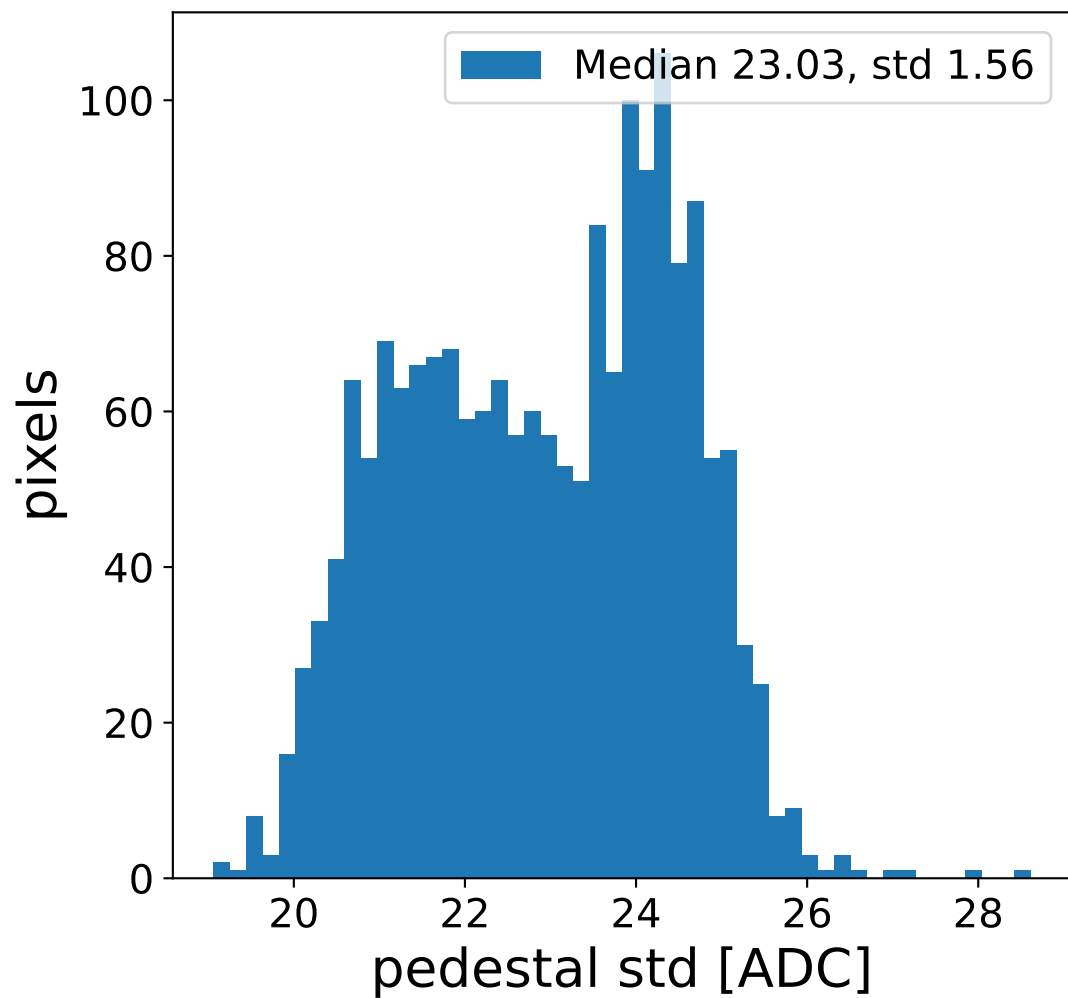

Run 17809, Cat-A calibration

Run 17809

Run 17809 channel: HG

FF sample of 10000 events

pedestal sample of 10000 events

flat-fielded gain [ADC/pe]

Run 17809 channel: LG

FF sample of 10000 events

pedestal sample of 10000 events

flat-fielded gain [ADC/pe]