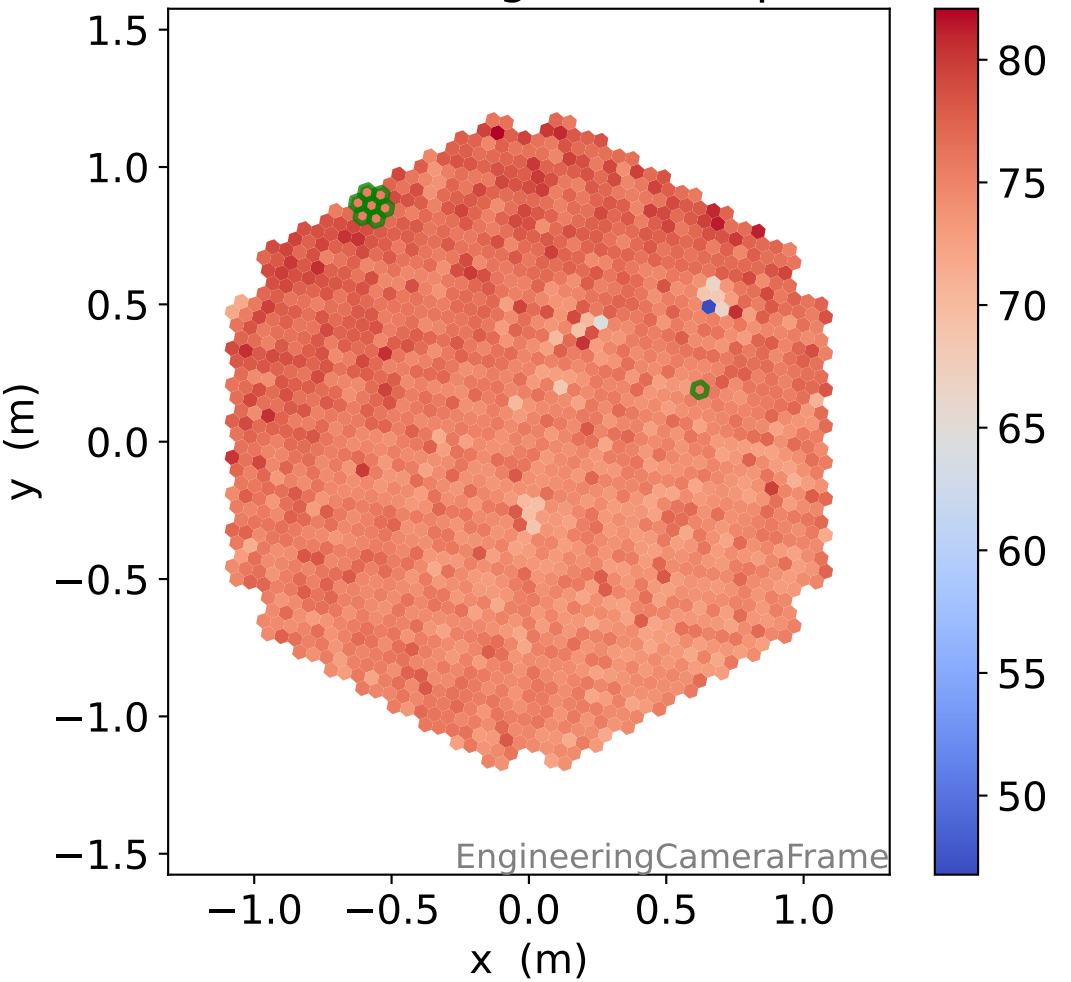

Run 17809, Cat-A calibration

Run 17809

Run 17809 channel: HG

FF sample of 10000 events

pedestal sample of 10000 events

flat-fielded gain [ADC/pe]

Run 17809 channel: LG

FF sample of 10000 events

pedestal sample of 10000 events

flat-fielded gain [ADC/pe]