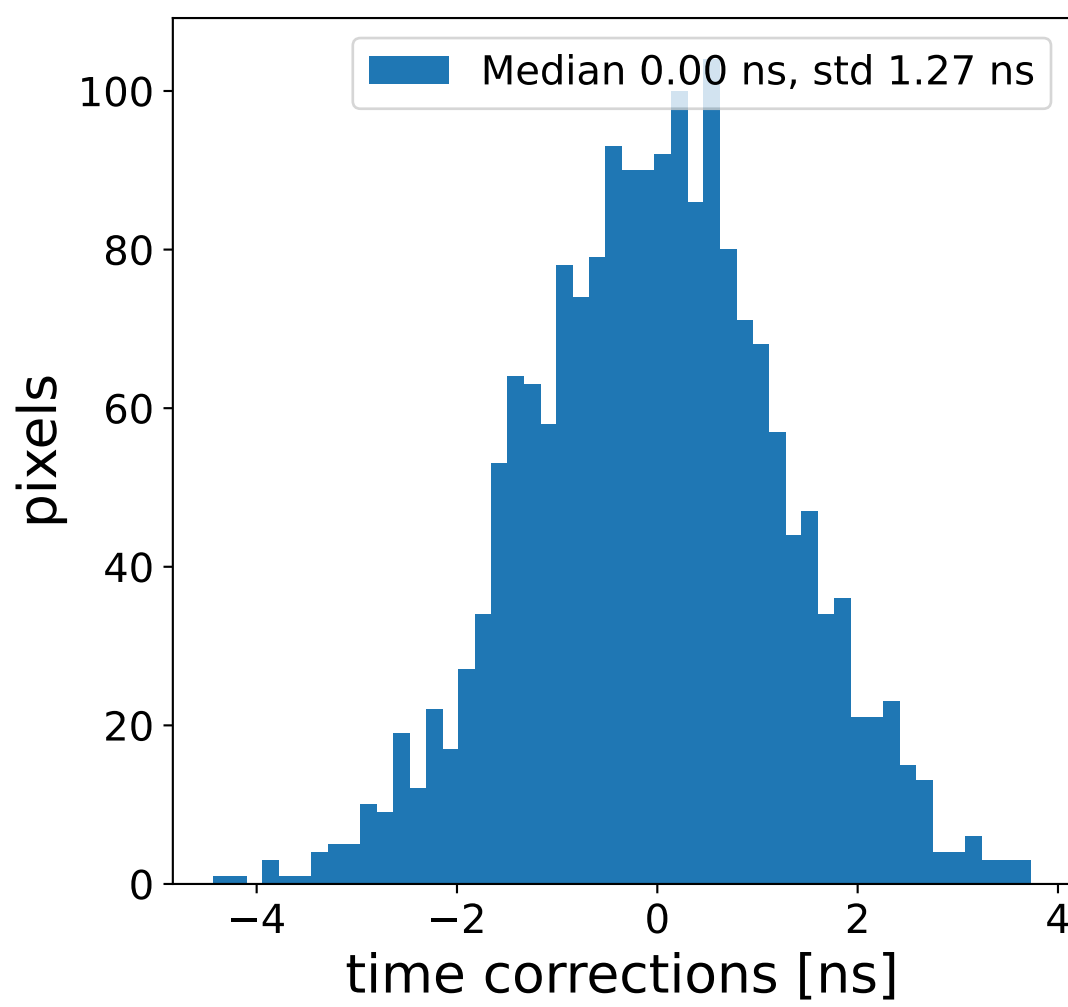

Run 17809, Cat-A calibration

Run 17809

Run 17809 channel: HG

FF sample of 10000 events

pedestal sample of 10000 events

flat-fielded gain [ADC/pe]

Run 17809 channel: LG

FF sample of 10000 events

pedestal sample of 10000 events

flat-fielded gain [ADC/pe]