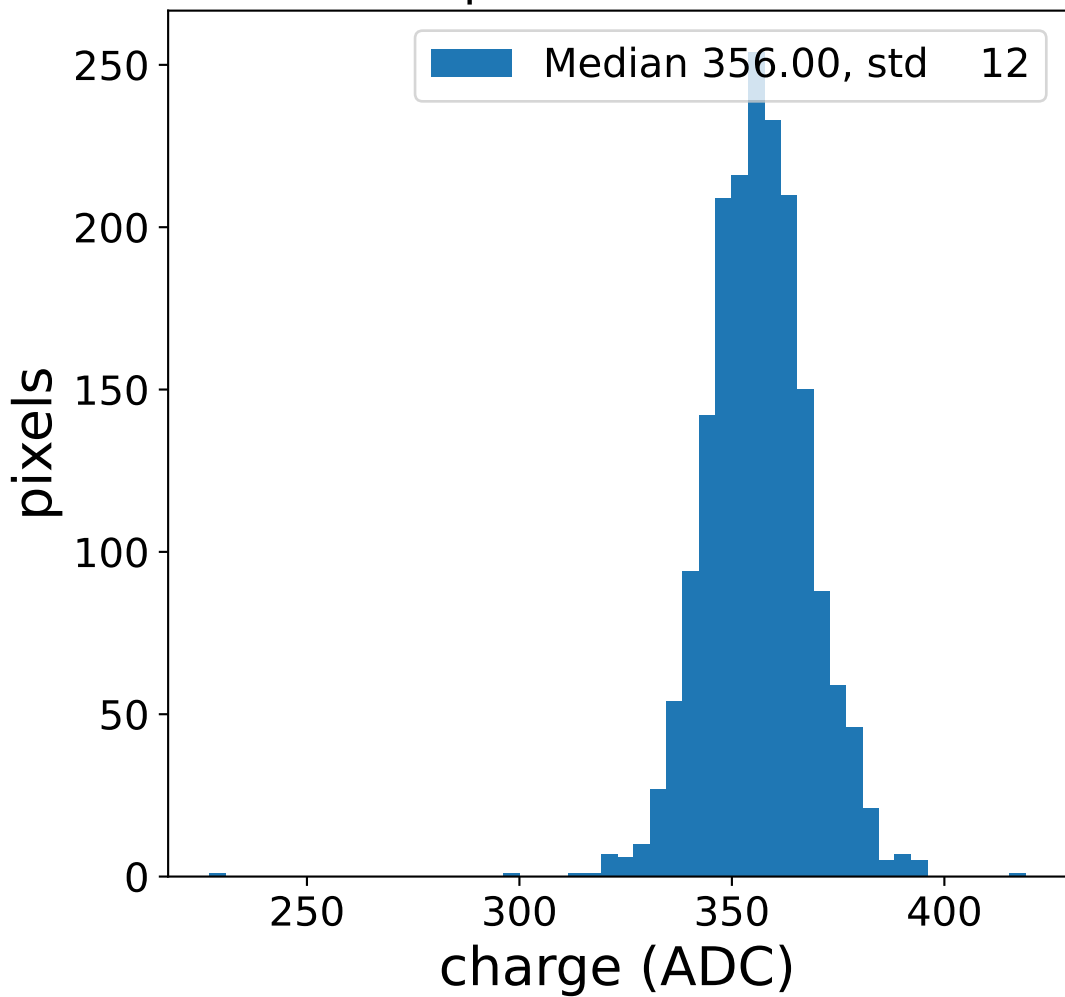

Run 17809, Cat-A calibration

Run 17809

Run 17809 channel: HG

FF sample of 10000 events

pedestal sample of 10000 events

flat-fielded gain [ADC/pe]

Run 17809 channel: LG

FF sample of 10000 events

pedestal sample of 10000 events

flat-fielded gain [ADC/pe]