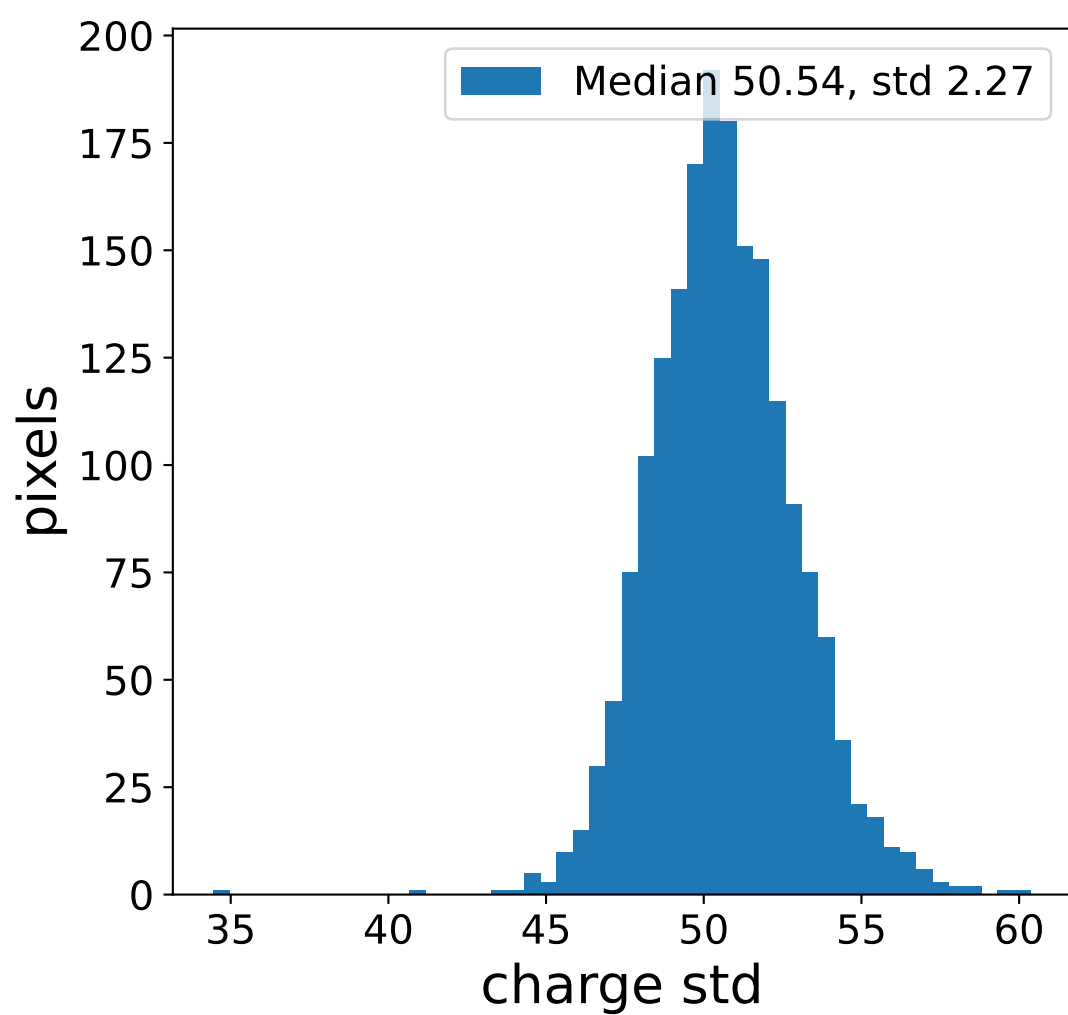

Run 17809, Cat-A calibration

Run 17809

Run 17809 channel: HG

FF sample of 10000 events

pedestal sample of 10000 events

flat-fielded gain [ADC/pe]

Run 17809 channel: LG

FF sample of 10000 events

pedestal sample of 10000 events

flat-fielded gain [ADC/pe]