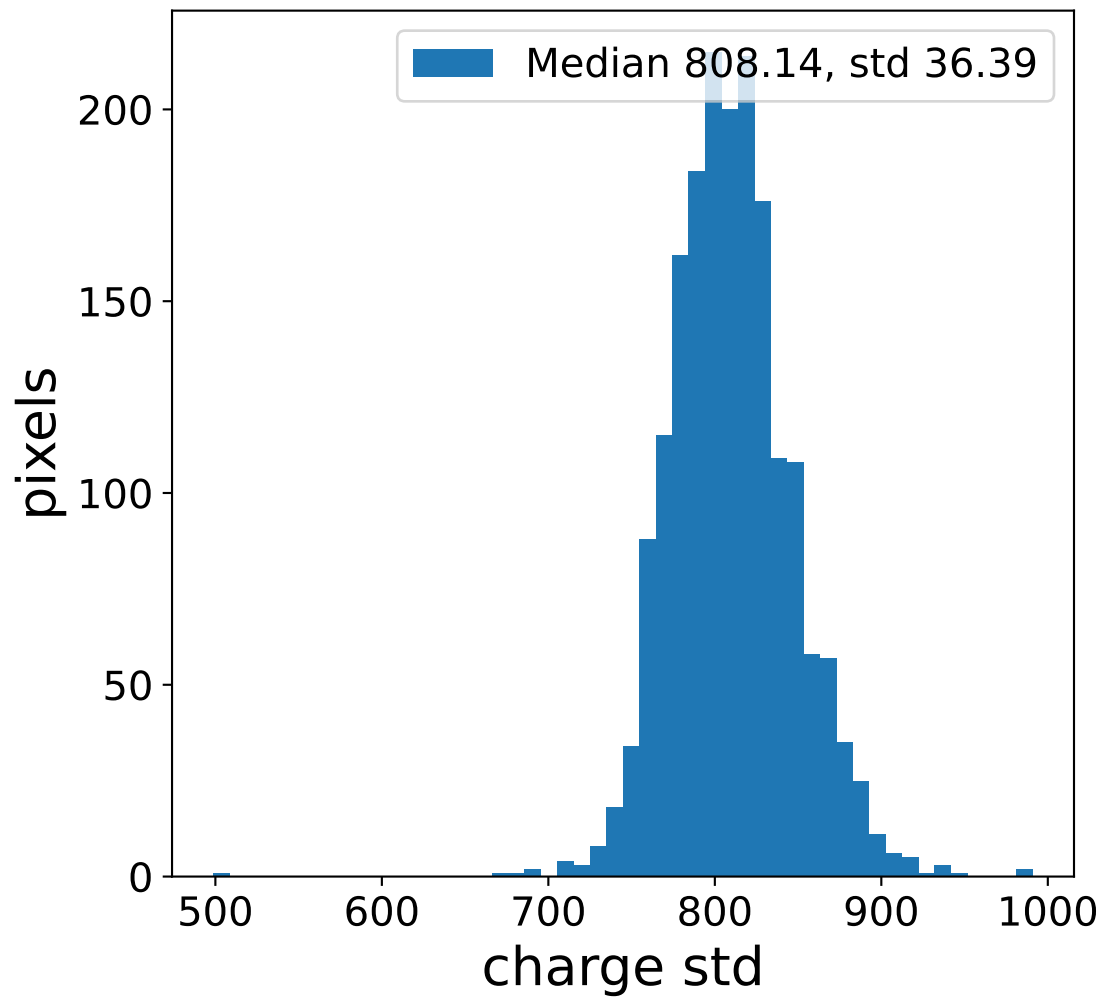

Run 17809, Cat-A calibration

Run 17809

Run 17809 channel: HG

FF sample of 10000 events

pedestal sample of 10000 events

flat-fielded gain [ADC/pe]

Run 17809 channel: LG

FF sample of 10000 events

pedestal sample of 10000 events

flat-fielded gain [ADC/pe]