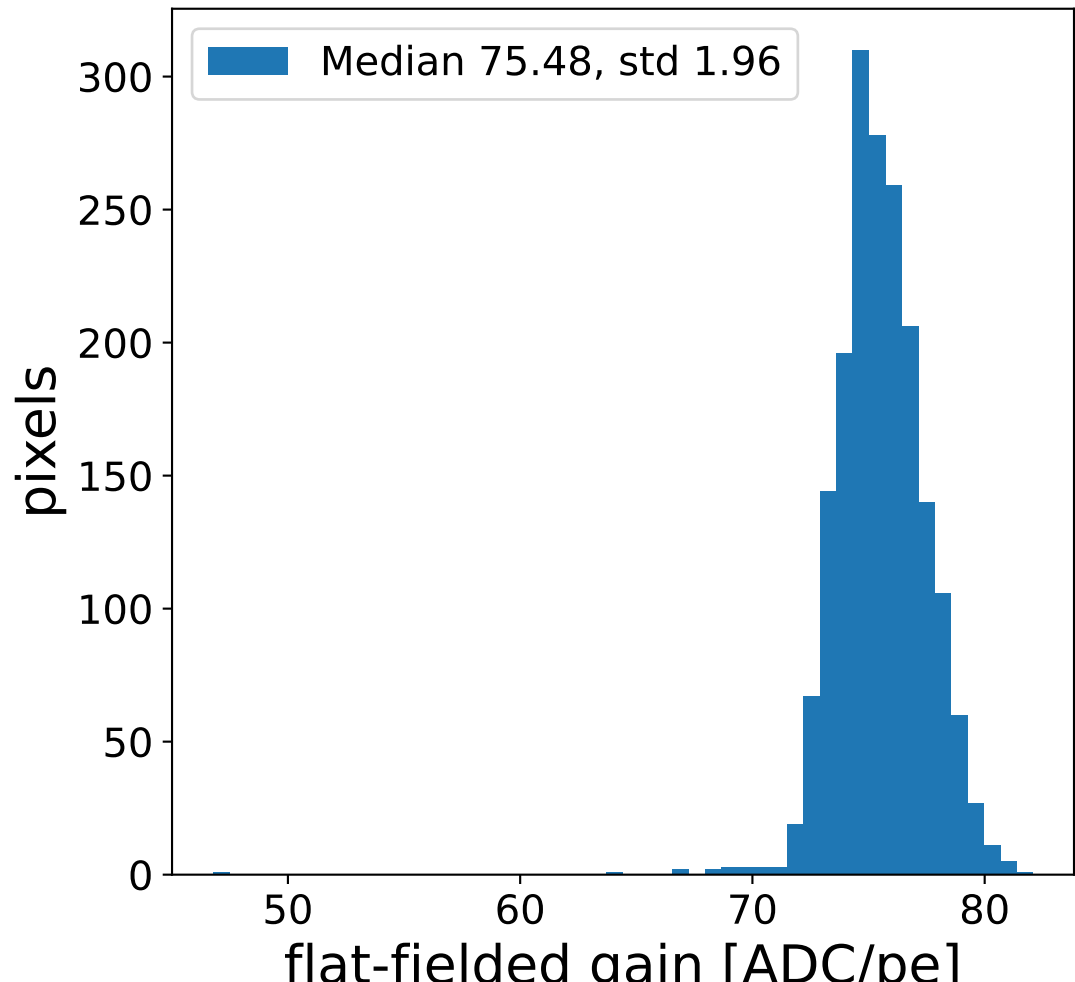

Run 17809, Cat-A calibration

Run 17809

Run 17809 channel: HG

FF sample of 10000 events

pedestal sample of 10000 events

flat-fielded gain [ADC/pe]

Run 17809 channel: LG

FF sample of 10000 events

pedestal sample of 10000 events

flat-fielded gain [ADC/pe]