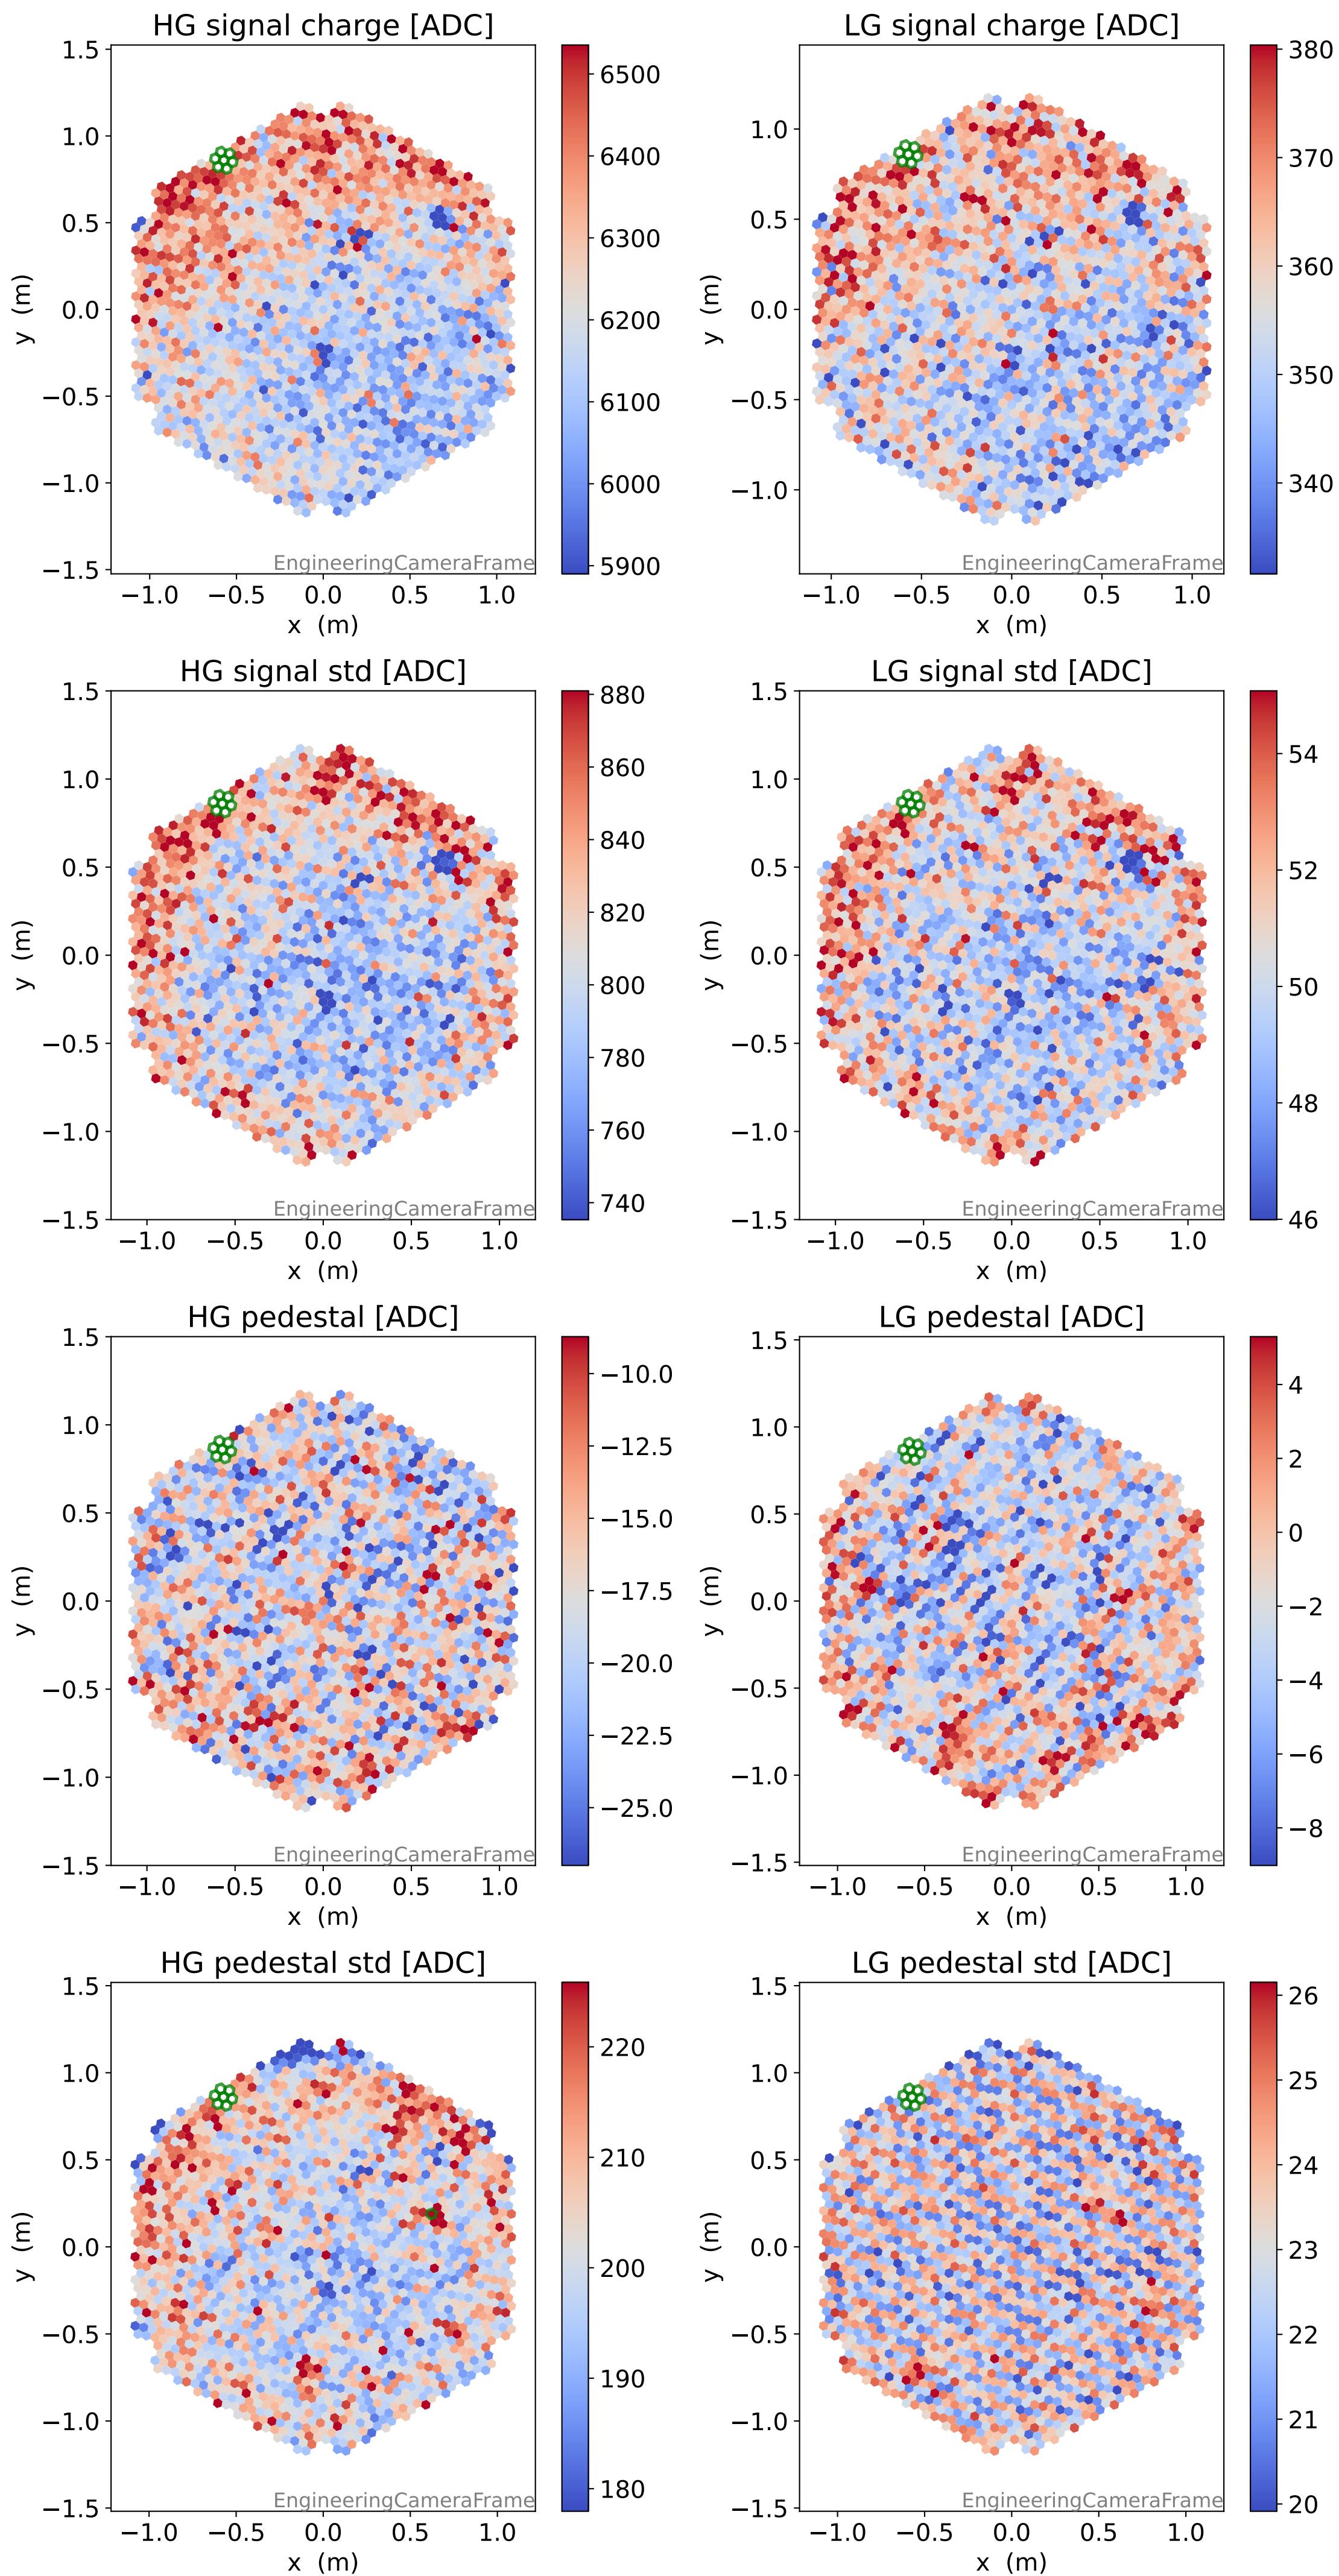

Run 17809, Cat-A calibration

Run 17809

Run 17809 channel: HG

FF sample of 10000 events

pedestal sample of 10000 events

flat-fielded gain [ADC/pe]

Run 17809 channel: LG

FF sample of 10000 events

pedestal sample of 10000 events

flat-fielded gain [ADC/pe]