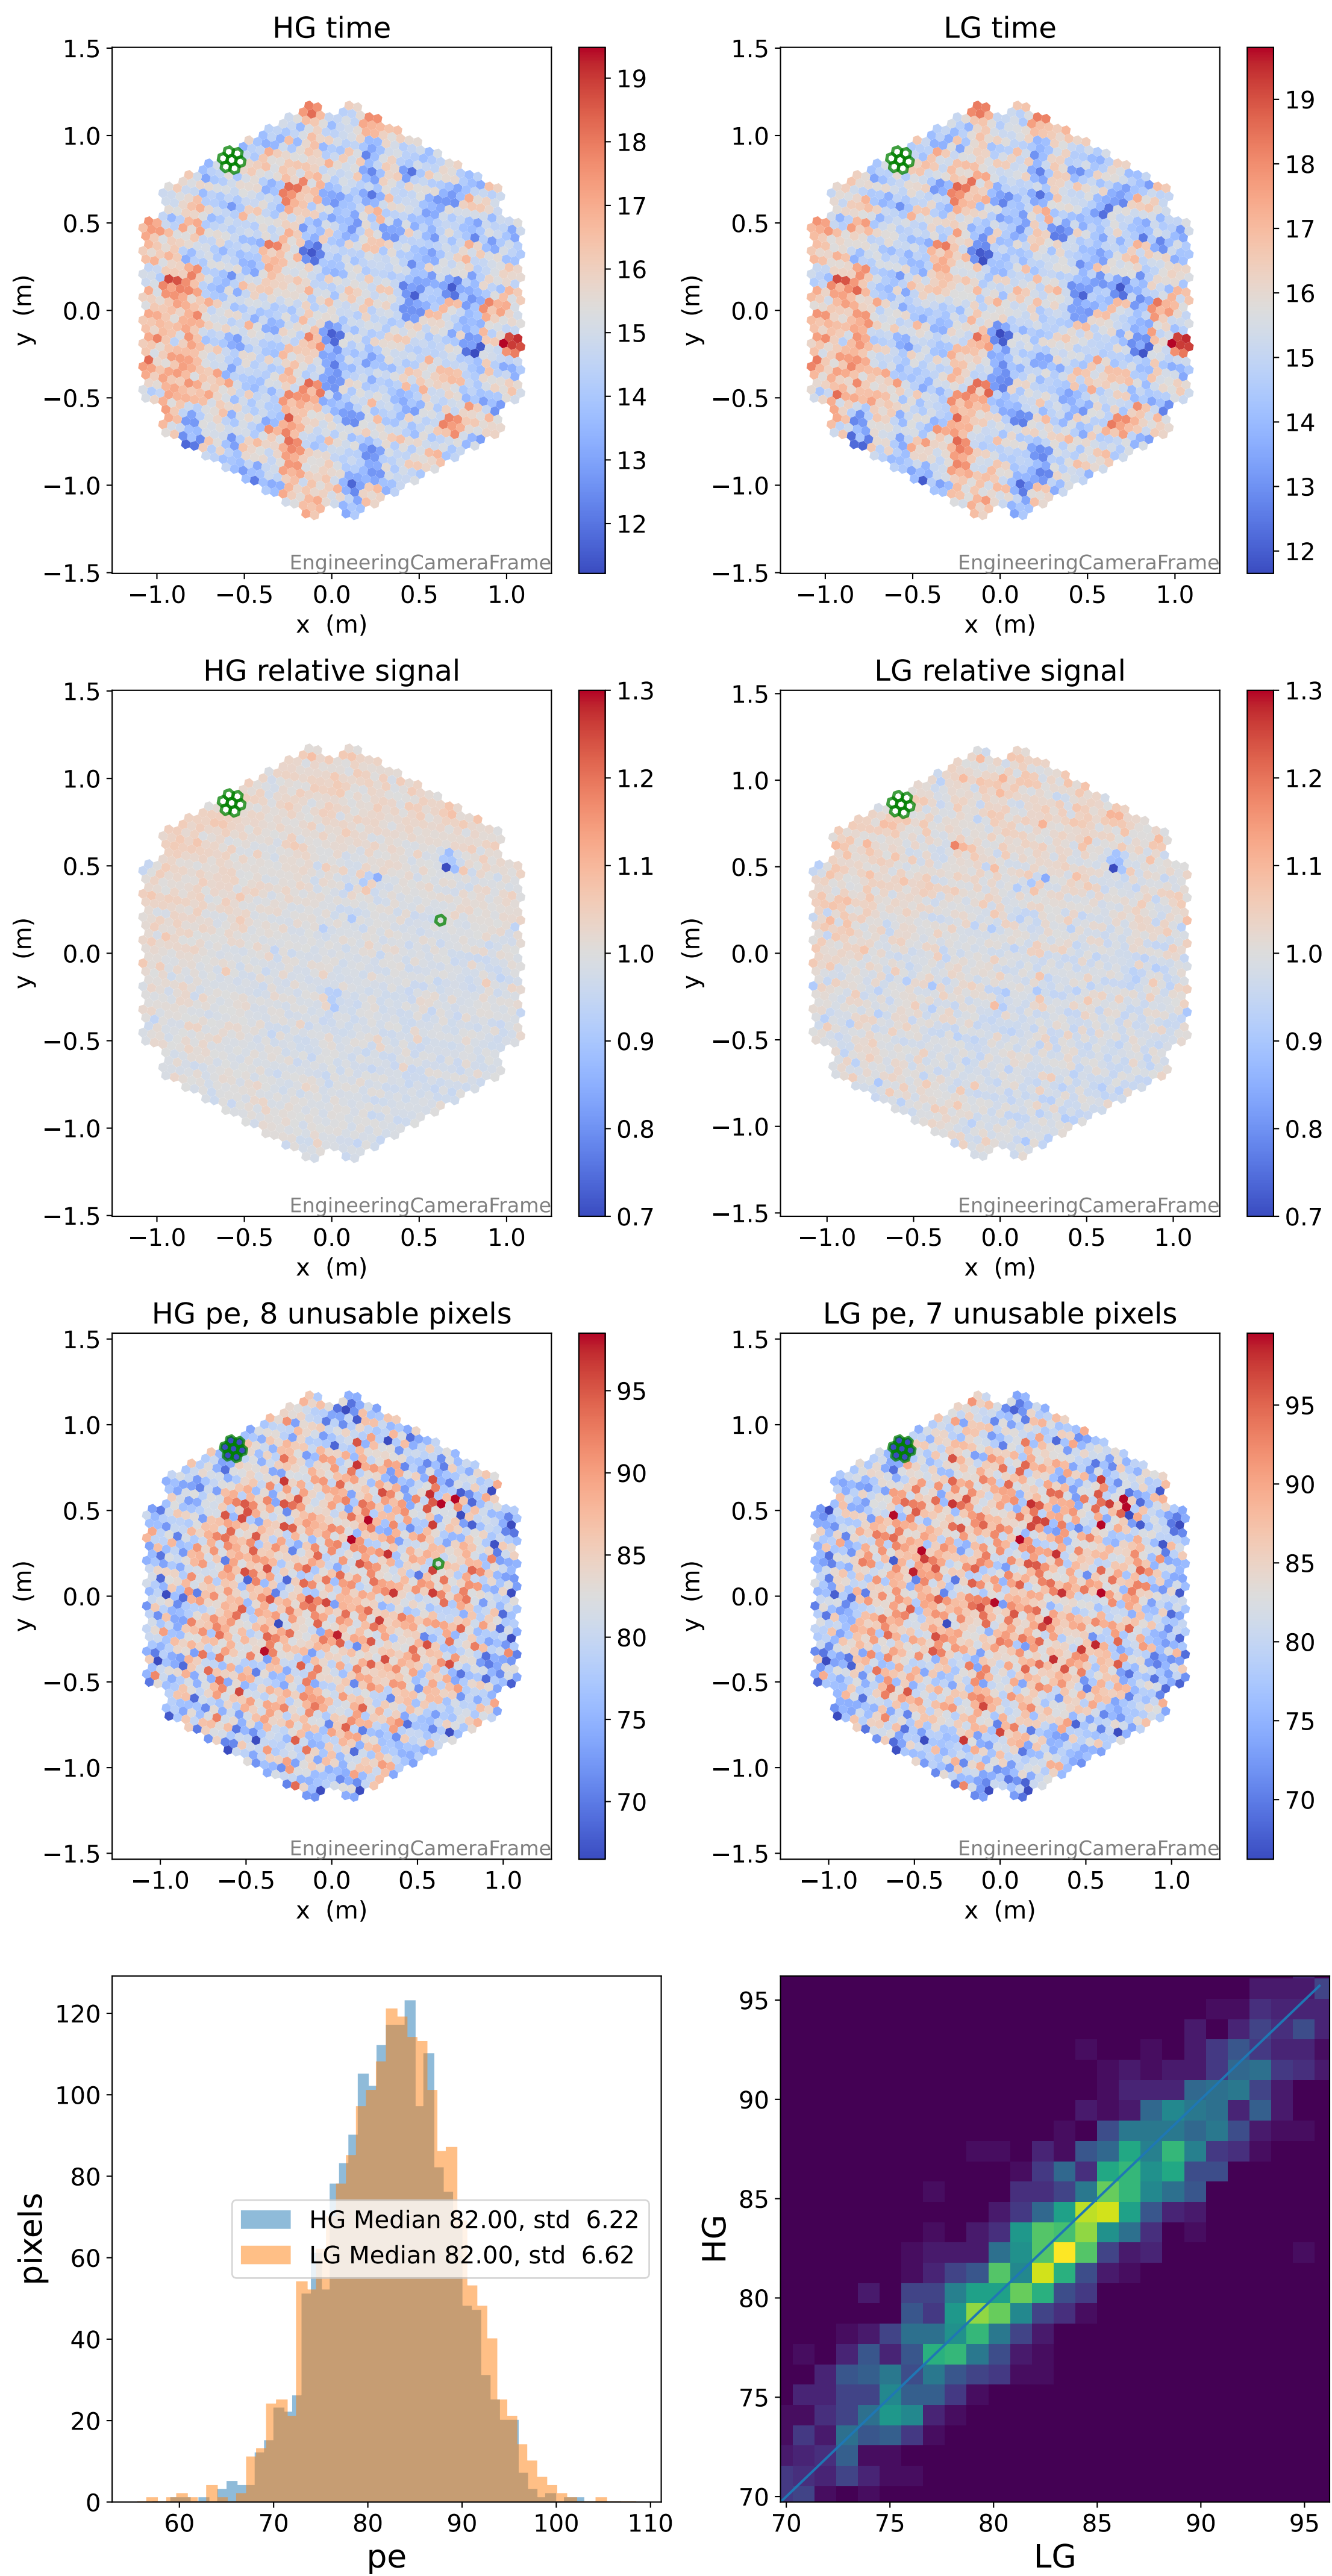

Run 17809, Cat-A calibration

Run 17809

Run 17809 channel: HG

FF sample of 10000 events

pedestal sample of 10000 events

flat-fielded gain [ADC/pe]

Run 17809 channel: LG

FF sample of 10000 events

pedestal sample of 10000 events

flat-fielded gain [ADC/pe]