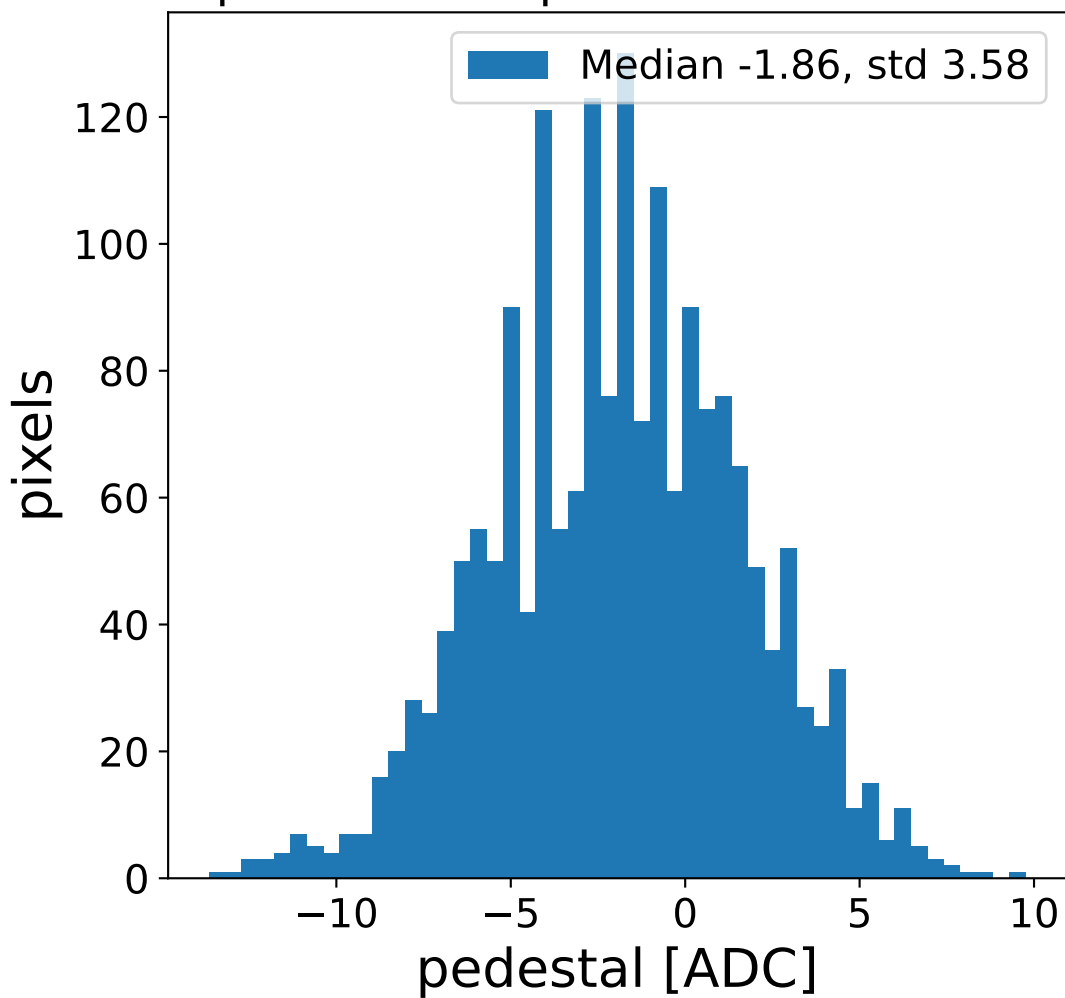

Run 17809, Cat-A calibration

Run 17809

Run 17809 channel: HG

FF sample of 10000 events

pedestal sample of 10000 events

flat-fielded gain [ADC/pe]

Run 17809 channel: LG

FF sample of 10000 events

pedestal sample of 10000 events

flat-fielded gain [ADC/pe]