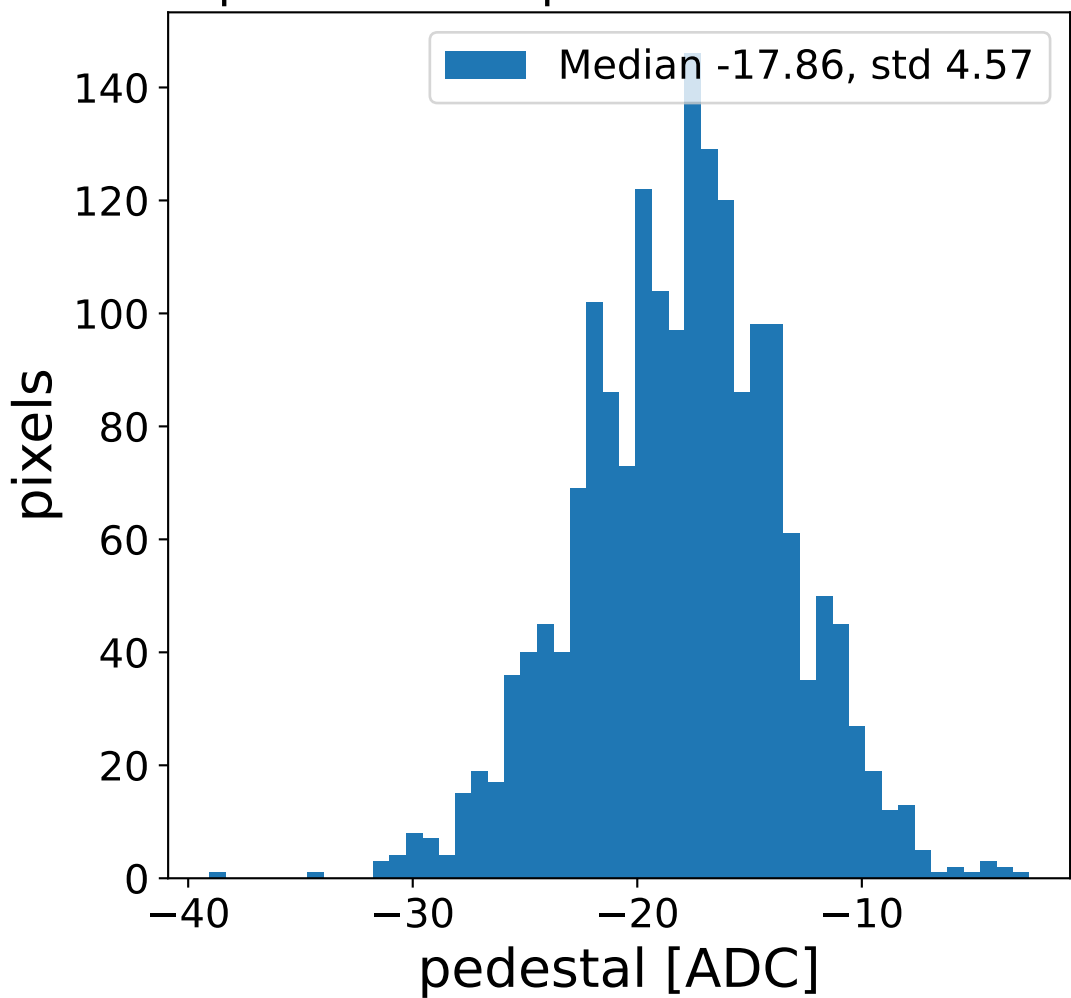

Run 17809, Cat-A calibration

Run 17809

Run 17809 channel: HG

FF sample of 10000 events

pedestal sample of 10000 events

flat-fielded gain [ADC/pe]

Run 17809 channel: LG

FF sample of 10000 events

pedestal sample of 10000 events

flat-fielded gain [ADC/pe]