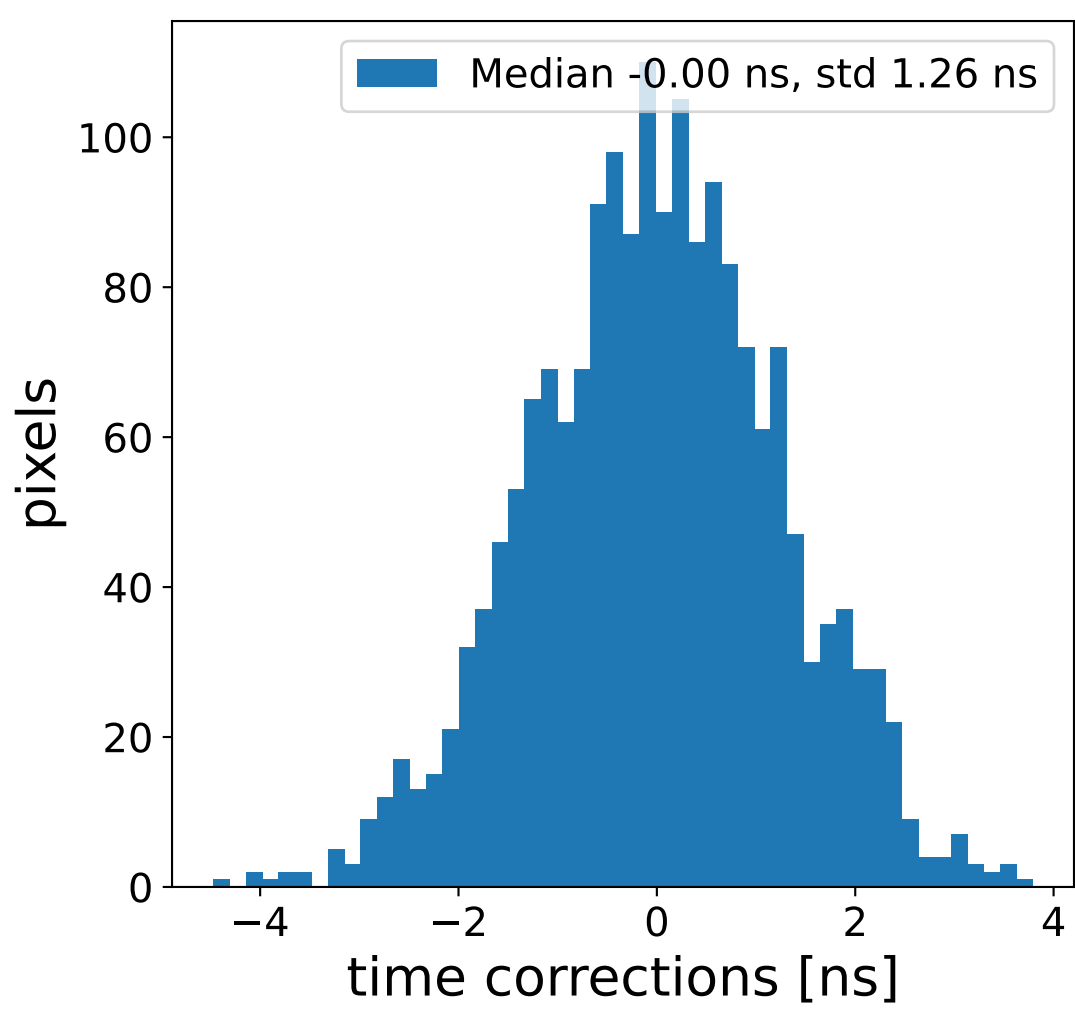

Run 17809, Cat-A calibration

Run 17809

Run 17809 channel: HG

FF sample of 10000 events

pedestal sample of 10000 events

flat-fielded gain [ADC/pe]

Run 17809 channel: LG

FF sample of 10000 events

pedestal sample of 10000 events

flat-fielded gain [ADC/pe]