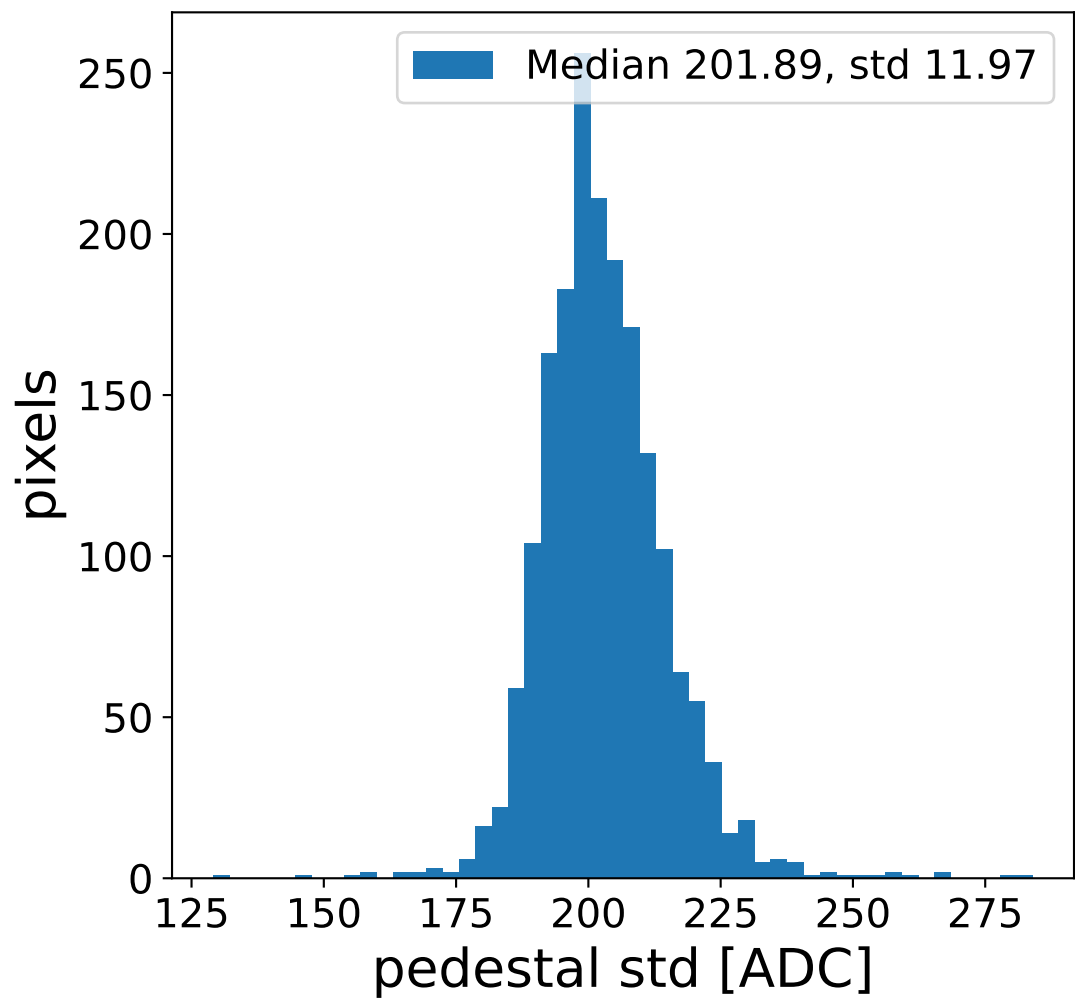

Run 17809, Cat-A calibration

Run 17809

Run 17809 channel: HG

FF sample of 10000 events

pedestal sample of 10000 events

flat-fielded gain [ADC/pe]

Run 17809 channel: LG

FF sample of 10000 events

pedestal sample of 10000 events

flat-fielded gain [ADC/pe]