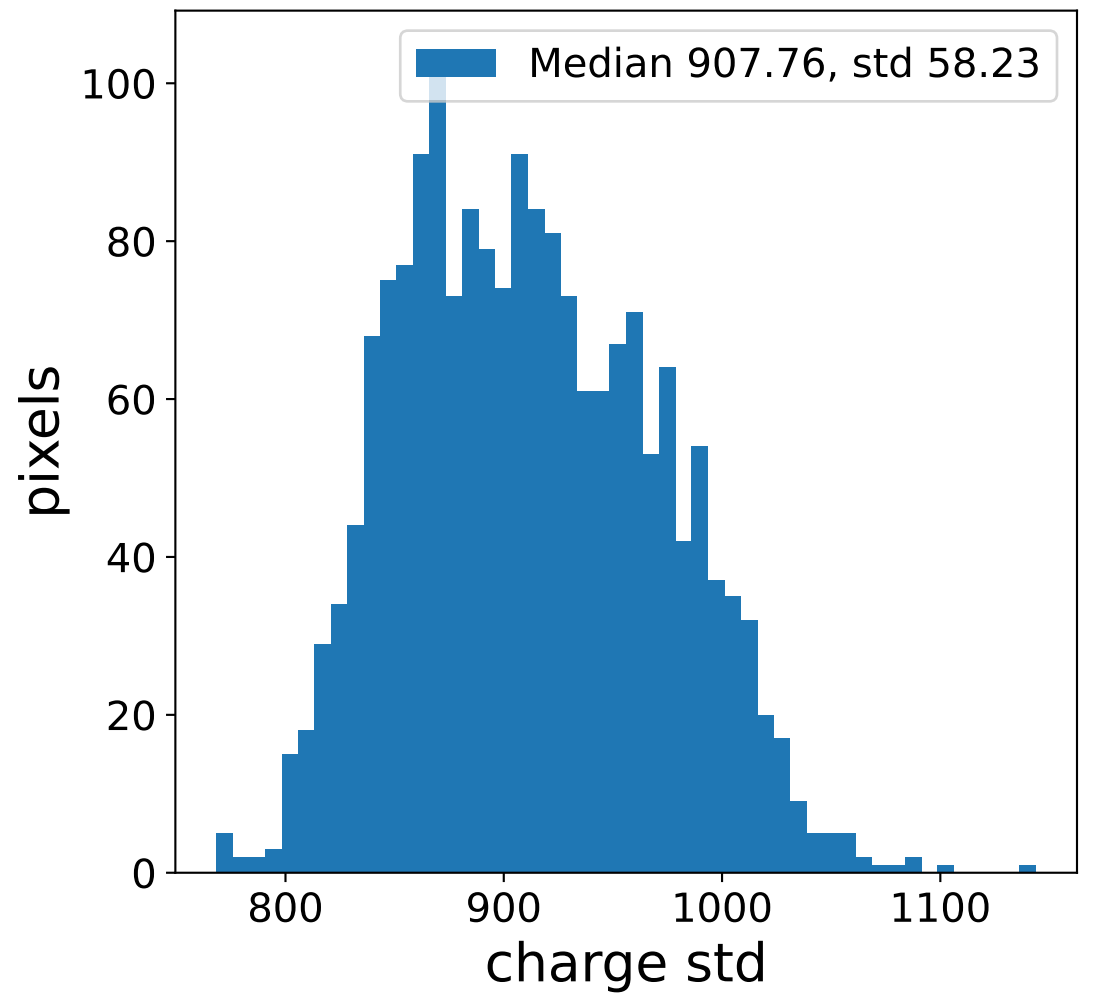

Run 1614

Run 1614

Run 1614 channel: HG

FF sample of 8421 events

pedestal sample of 10000 events

Run 1614 channel: LG

FF sample of 8421 events

pedestal sample of 10000 events