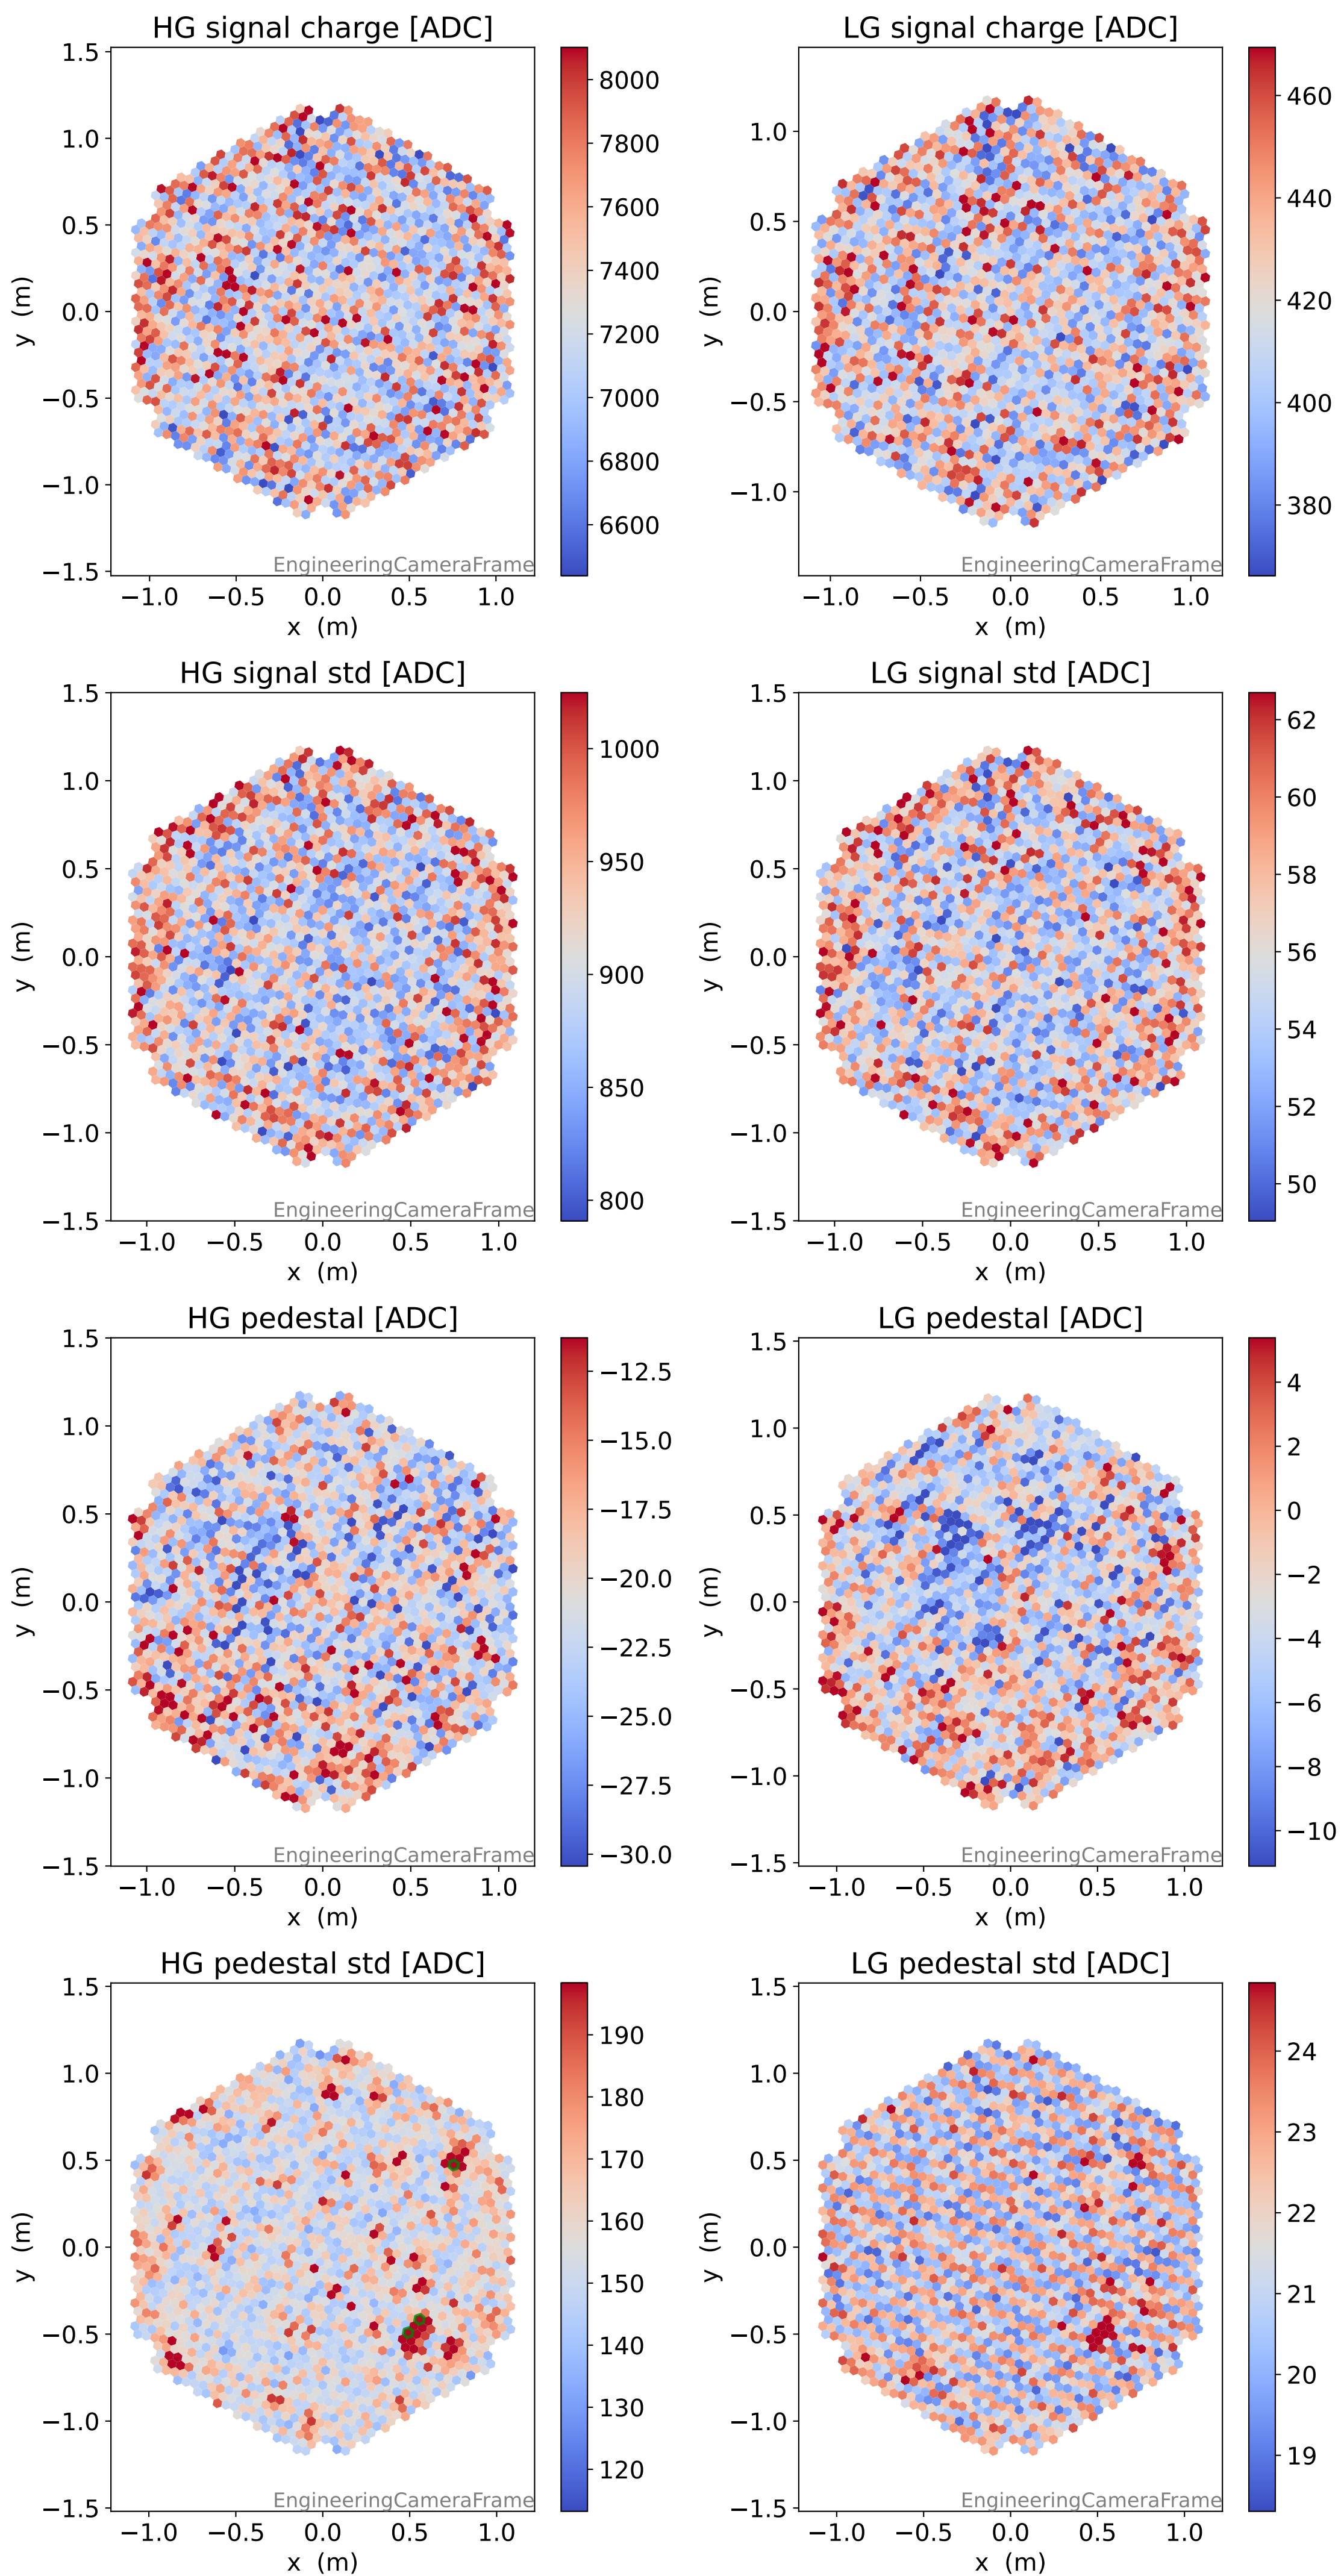

Run 1614

Run 1614

Run 1614 channel: HG

FF sample of 8421 events

pedestal sample of 10000 events

Run 1614 channel: LG

FF sample of 8421 events

pedestal sample of 10000 events