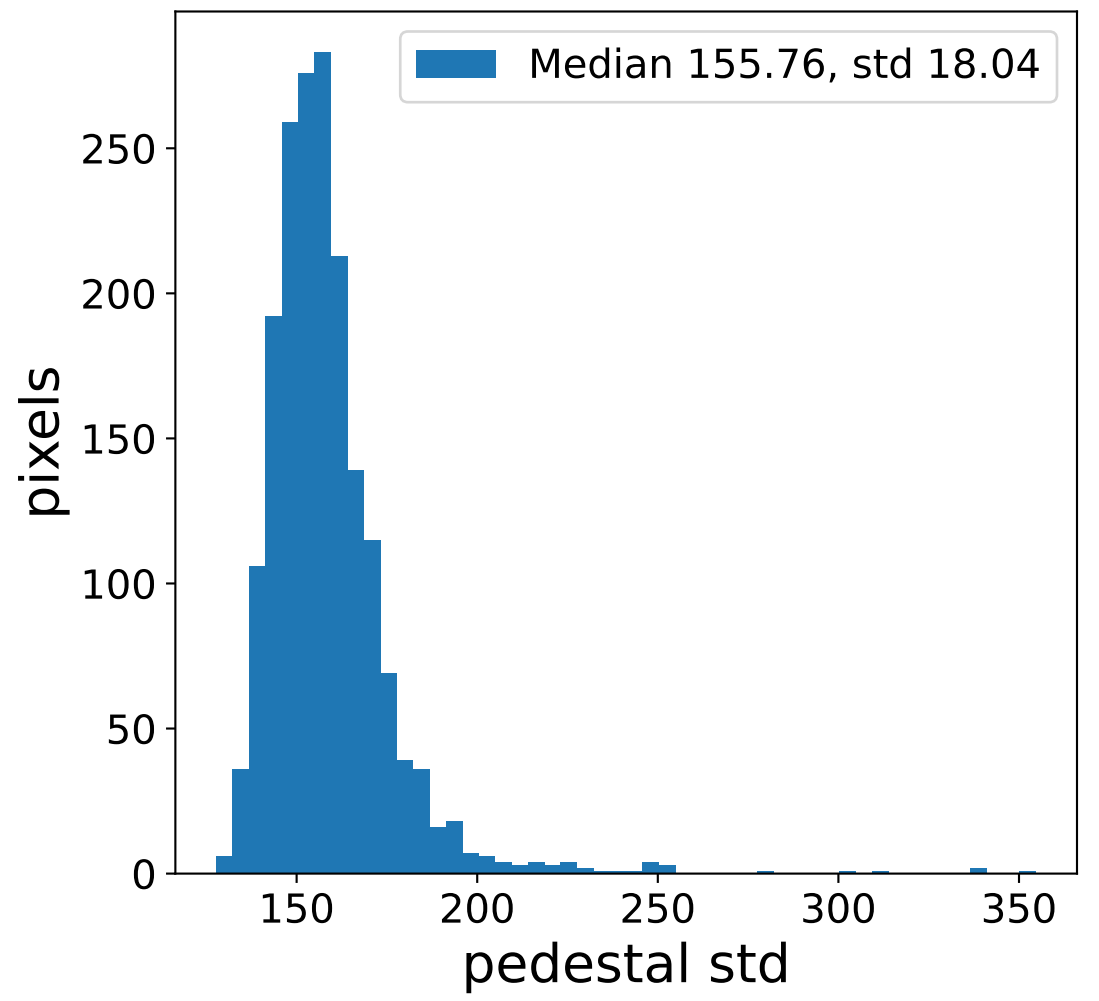

Run 1614

Run 1614

Run 1614 channel: HG

FF sample of 8421 events

pedestal sample of 10000 events

Run 1614 channel: LG

FF sample of 8421 events

pedestal sample of 10000 events