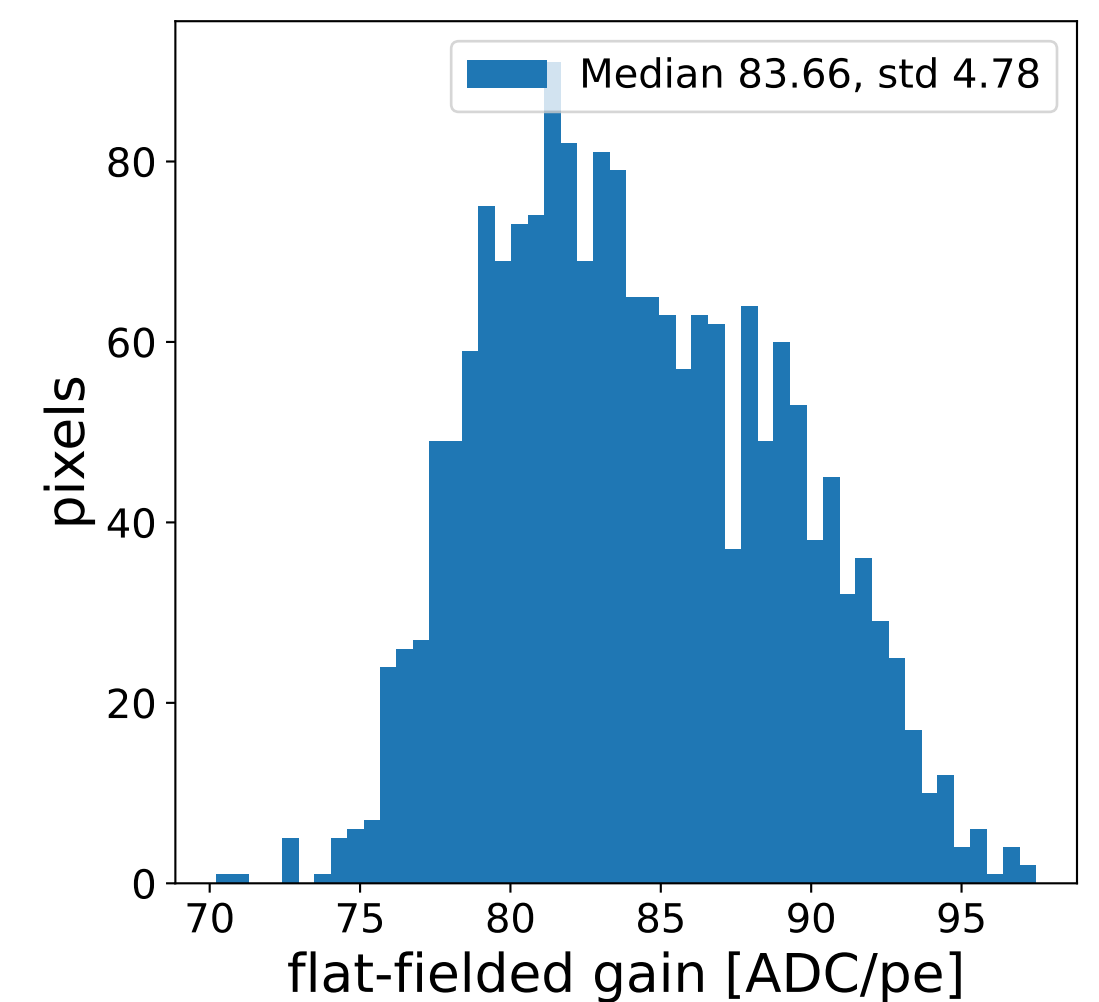

Run 1614

Run 1614

Run 1614 channel: HG

FF sample of 8421 events

pedestal sample of 10000 events

Run 1614 channel: LG

FF sample of 8421 events

pedestal sample of 10000 events