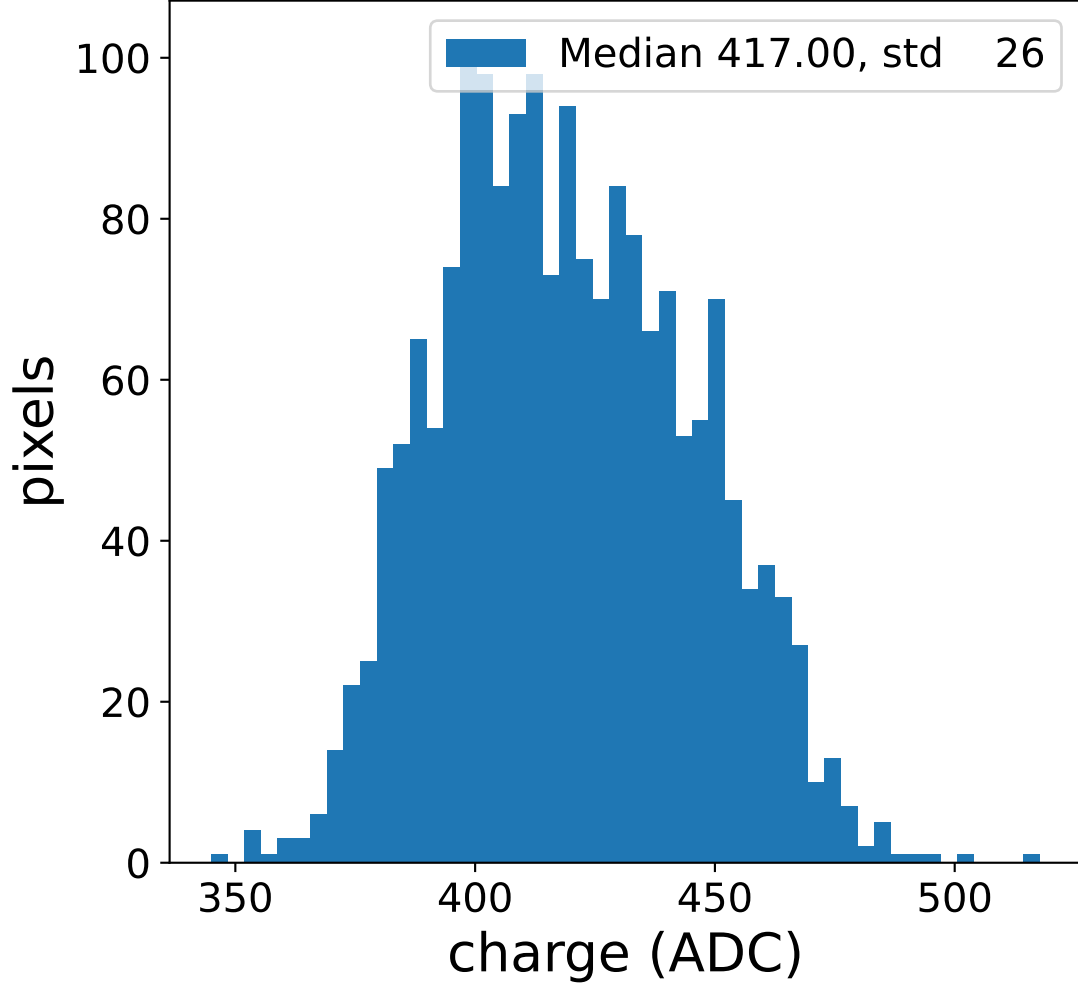

Run 1614

Run 1614

Run 1614 channel: HG

FF sample of 8421 events

pedestal sample of 10000 events

Run 1614 channel: LG

FF sample of 8421 events

pedestal sample of 10000 events