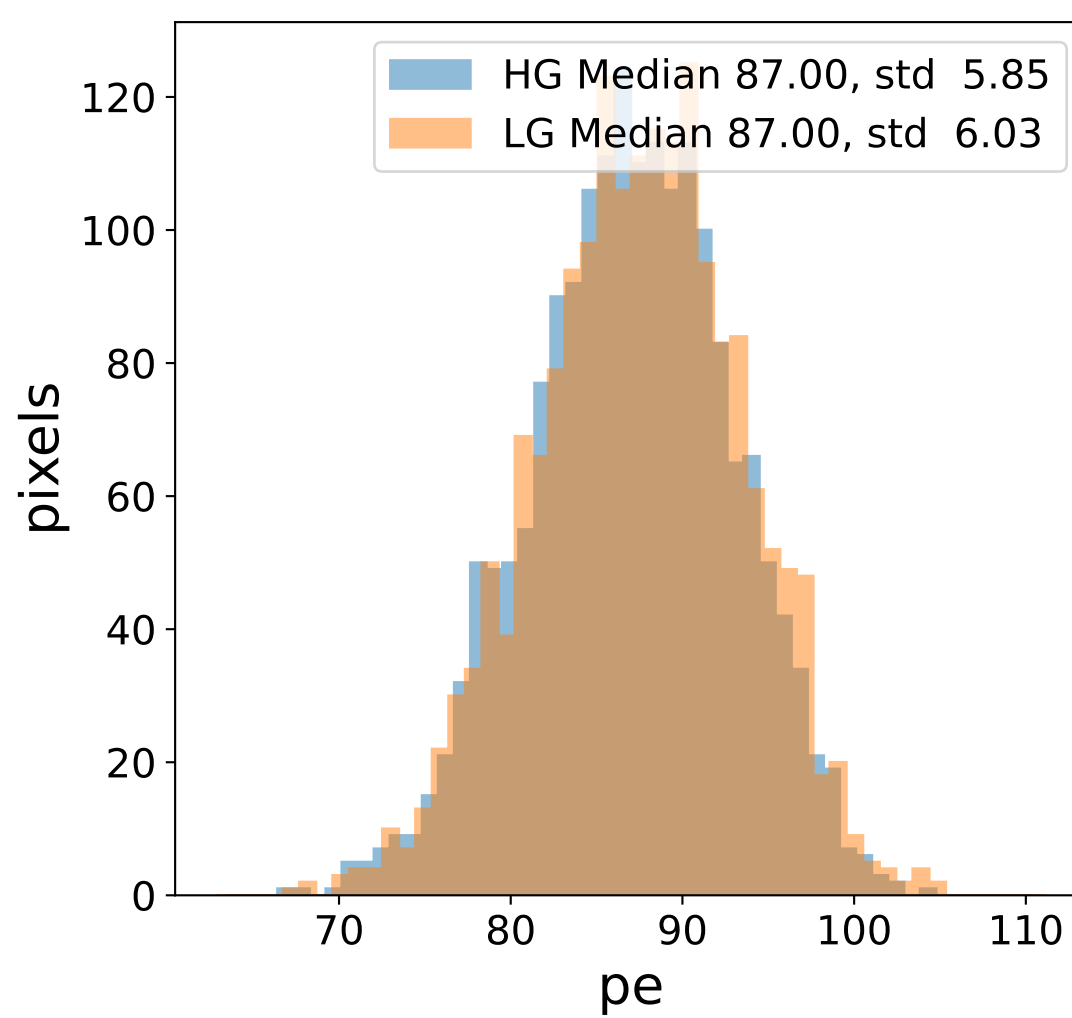

Run 1614

Run 1614

Run 1614 channel: HG

FF sample of 8421 events

pedestal sample of 10000 events

Run 1614 channel: LG

FF sample of 8421 events

pedestal sample of 10000 events