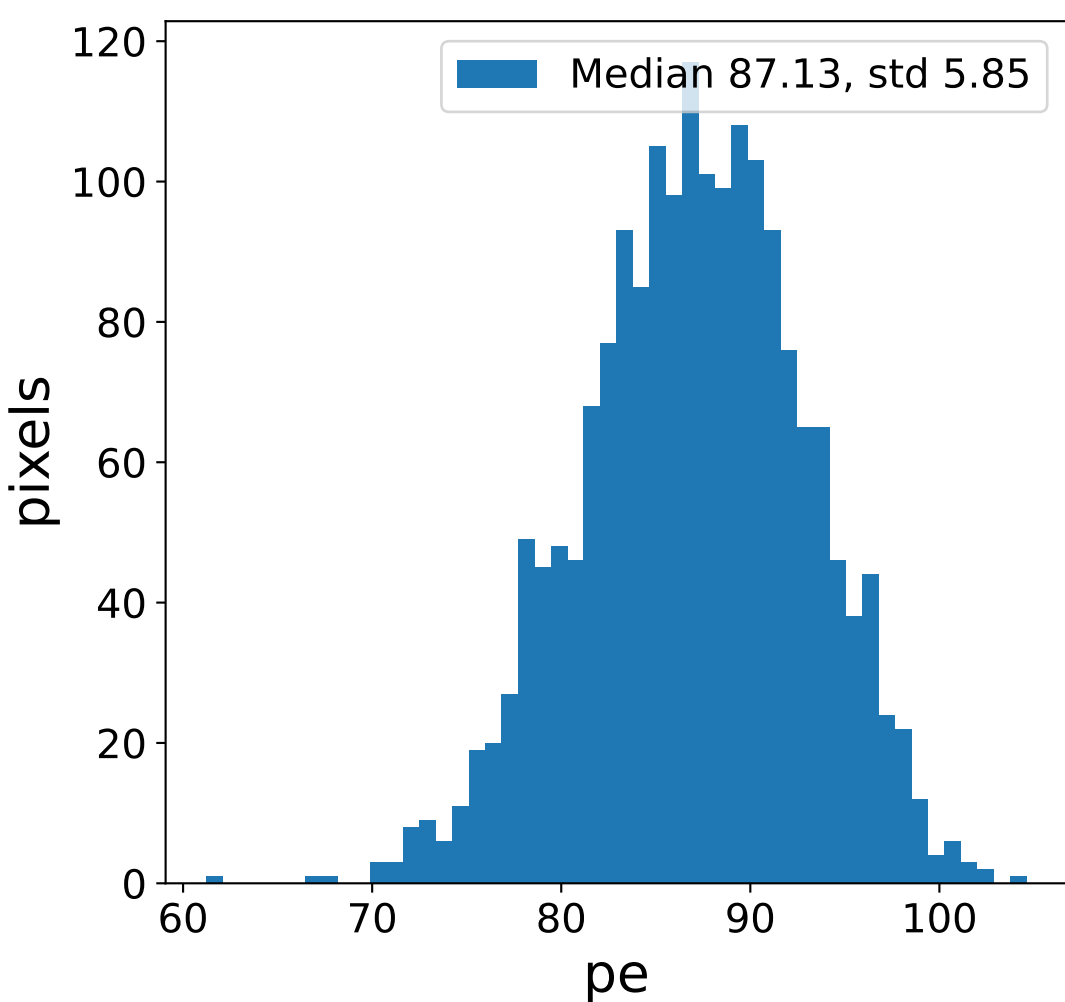

Run 1614

Run 1614

Run 1614 channel: HG

FF sample of 8421 events

pedestal sample of 10000 events

Run 1614 channel: LG

FF sample of 8421 events

pedestal sample of 10000 events