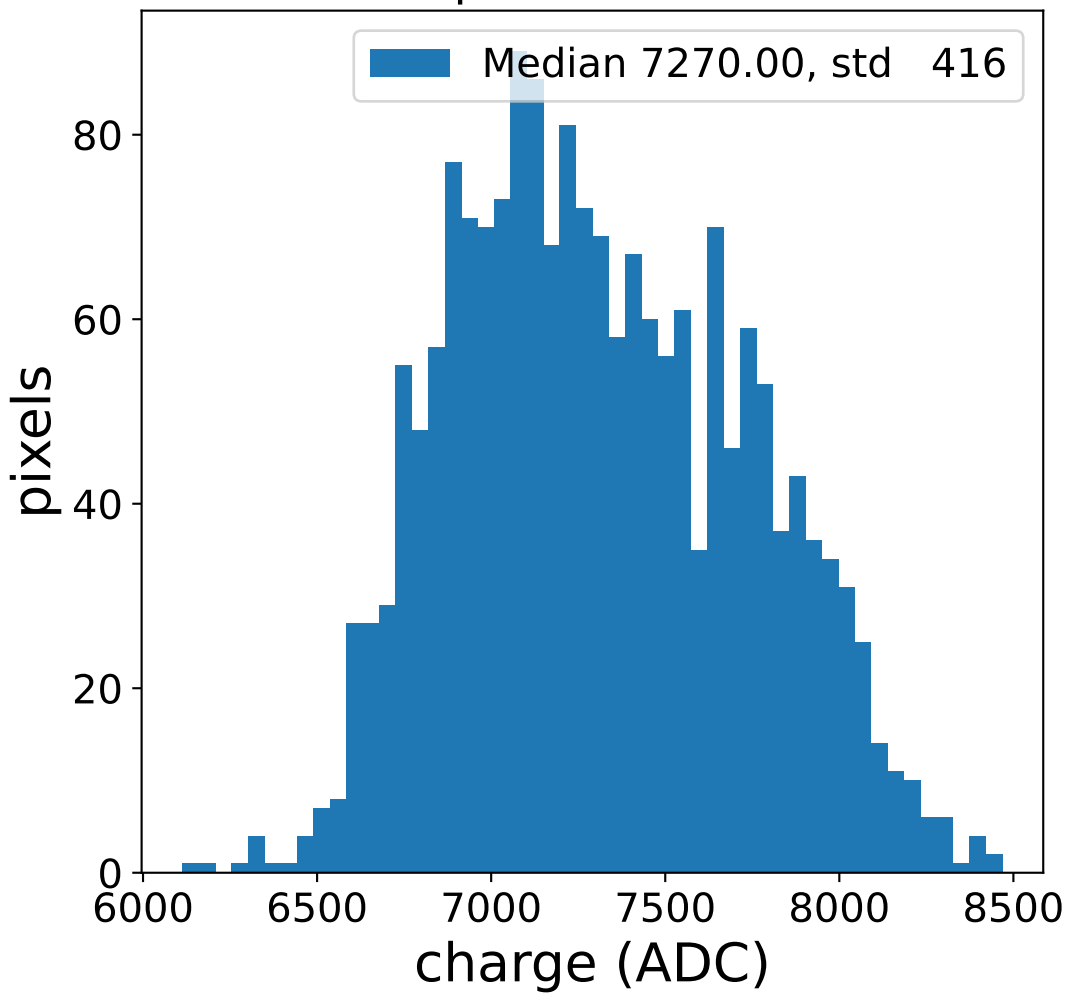

Run 1614

Run 1614

Run 1614 channel: HG

FF sample of 8421 events

pedestal sample of 10000 events

Run 1614 channel: LG

FF sample of 8421 events

pedestal sample of 10000 events