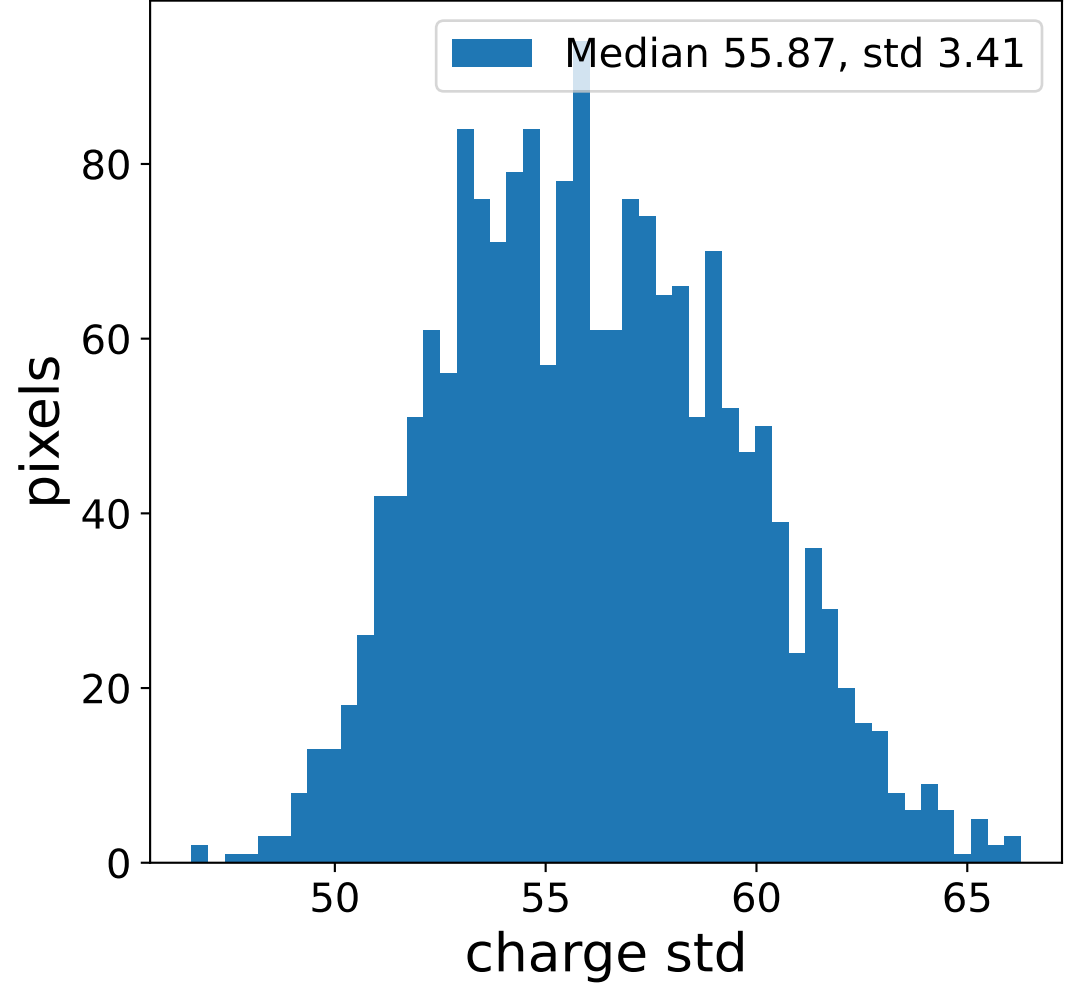

Run 1614

Run 1614

Run 1614 channel: HG

FF sample of 8421 events

pedestal sample of 10000 events

Run 1614 channel: LG

FF sample of 8421 events

pedestal sample of 10000 events