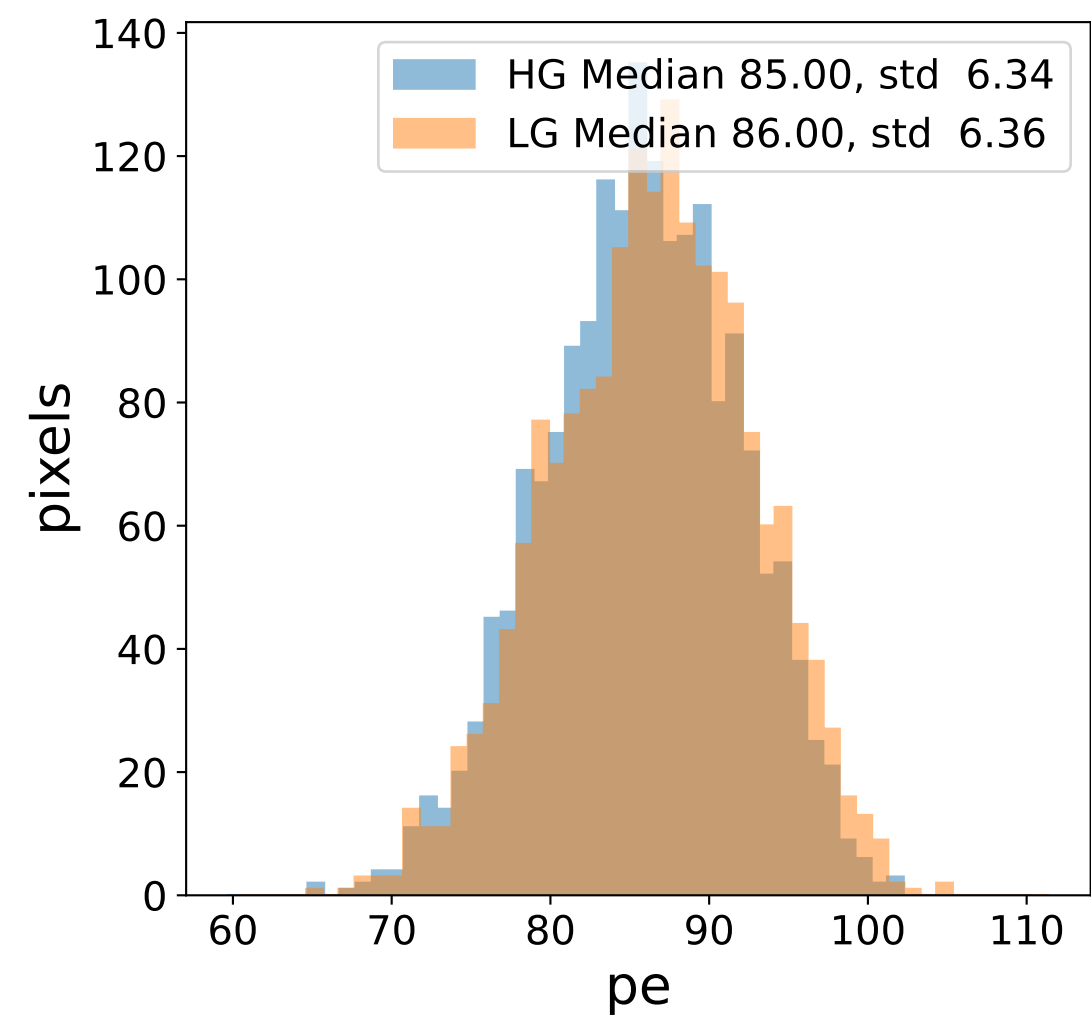

Run 1883

Run 1883

Run 1883 channel: HG

FF sample of 10000 events

pedestal sample of 10000 events

Run 1883 channel: LG

FF sample of 10000 events

pedestal sample of 10000 events