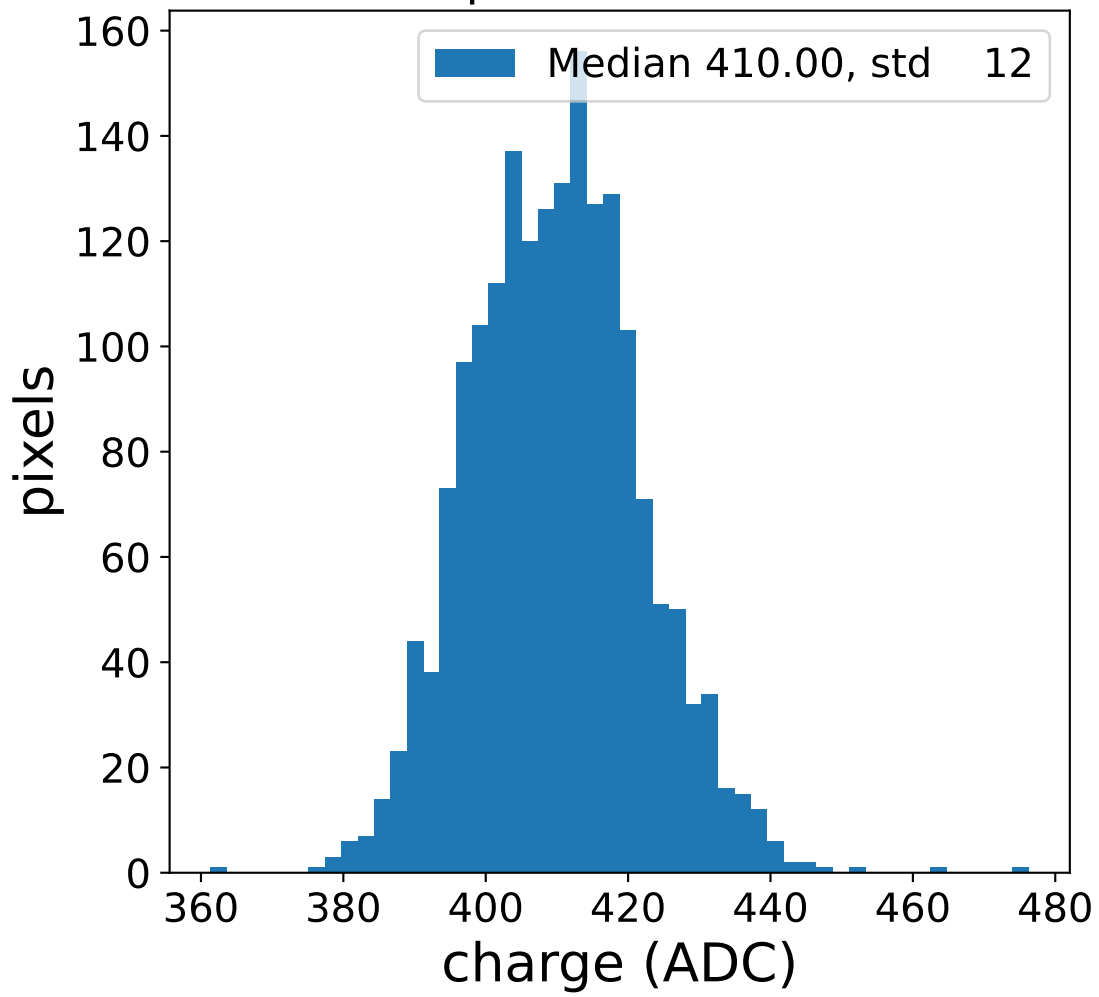

Run 1883

Run 1883

Run 1883 channel: HG

FF sample of 10000 events

pedestal sample of 10000 events

Run 1883 channel: LG

FF sample of 10000 events

pedestal sample of 10000 events