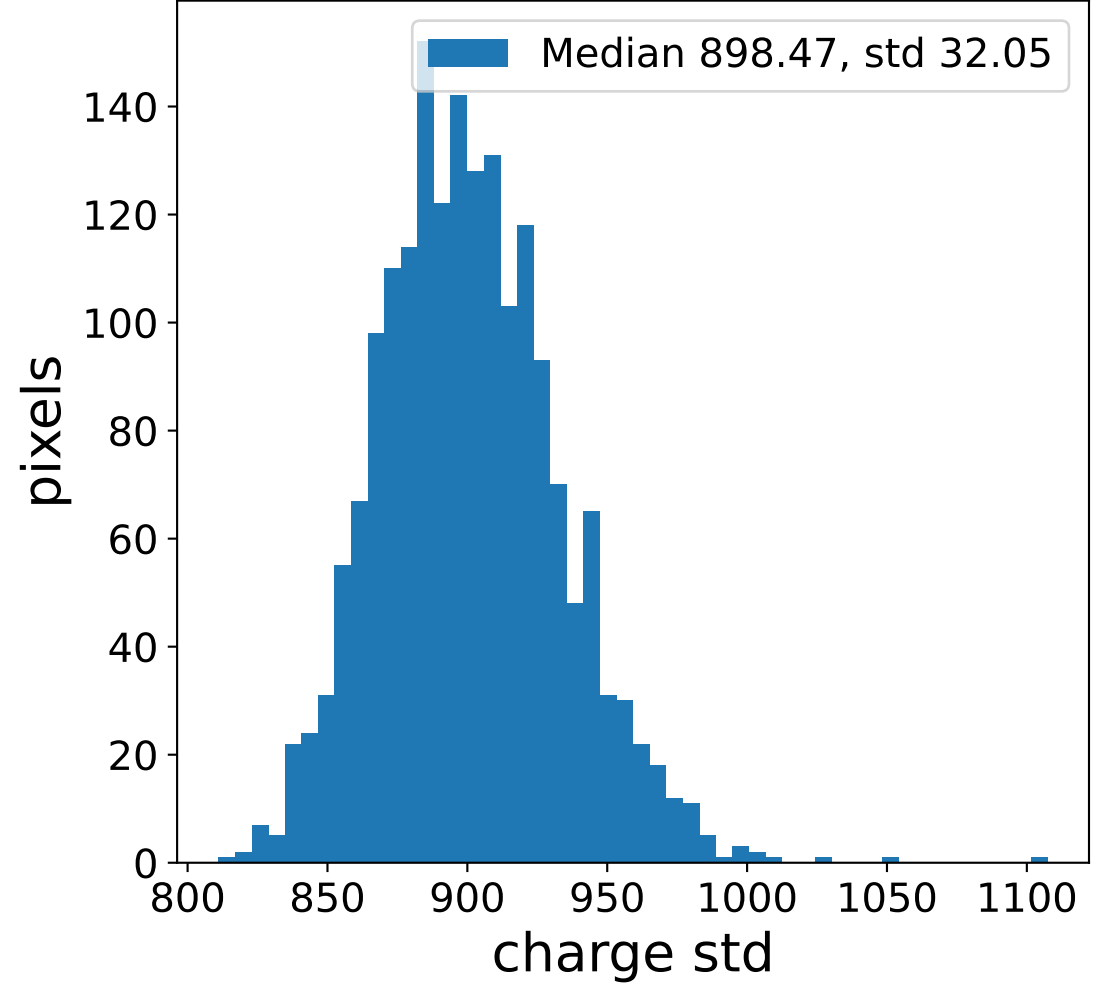

Run 1883

Run 1883

Run 1883 channel: HG

FF sample of 10000 events

pedestal sample of 10000 events

Run 1883 channel: LG

FF sample of 10000 events

pedestal sample of 10000 events