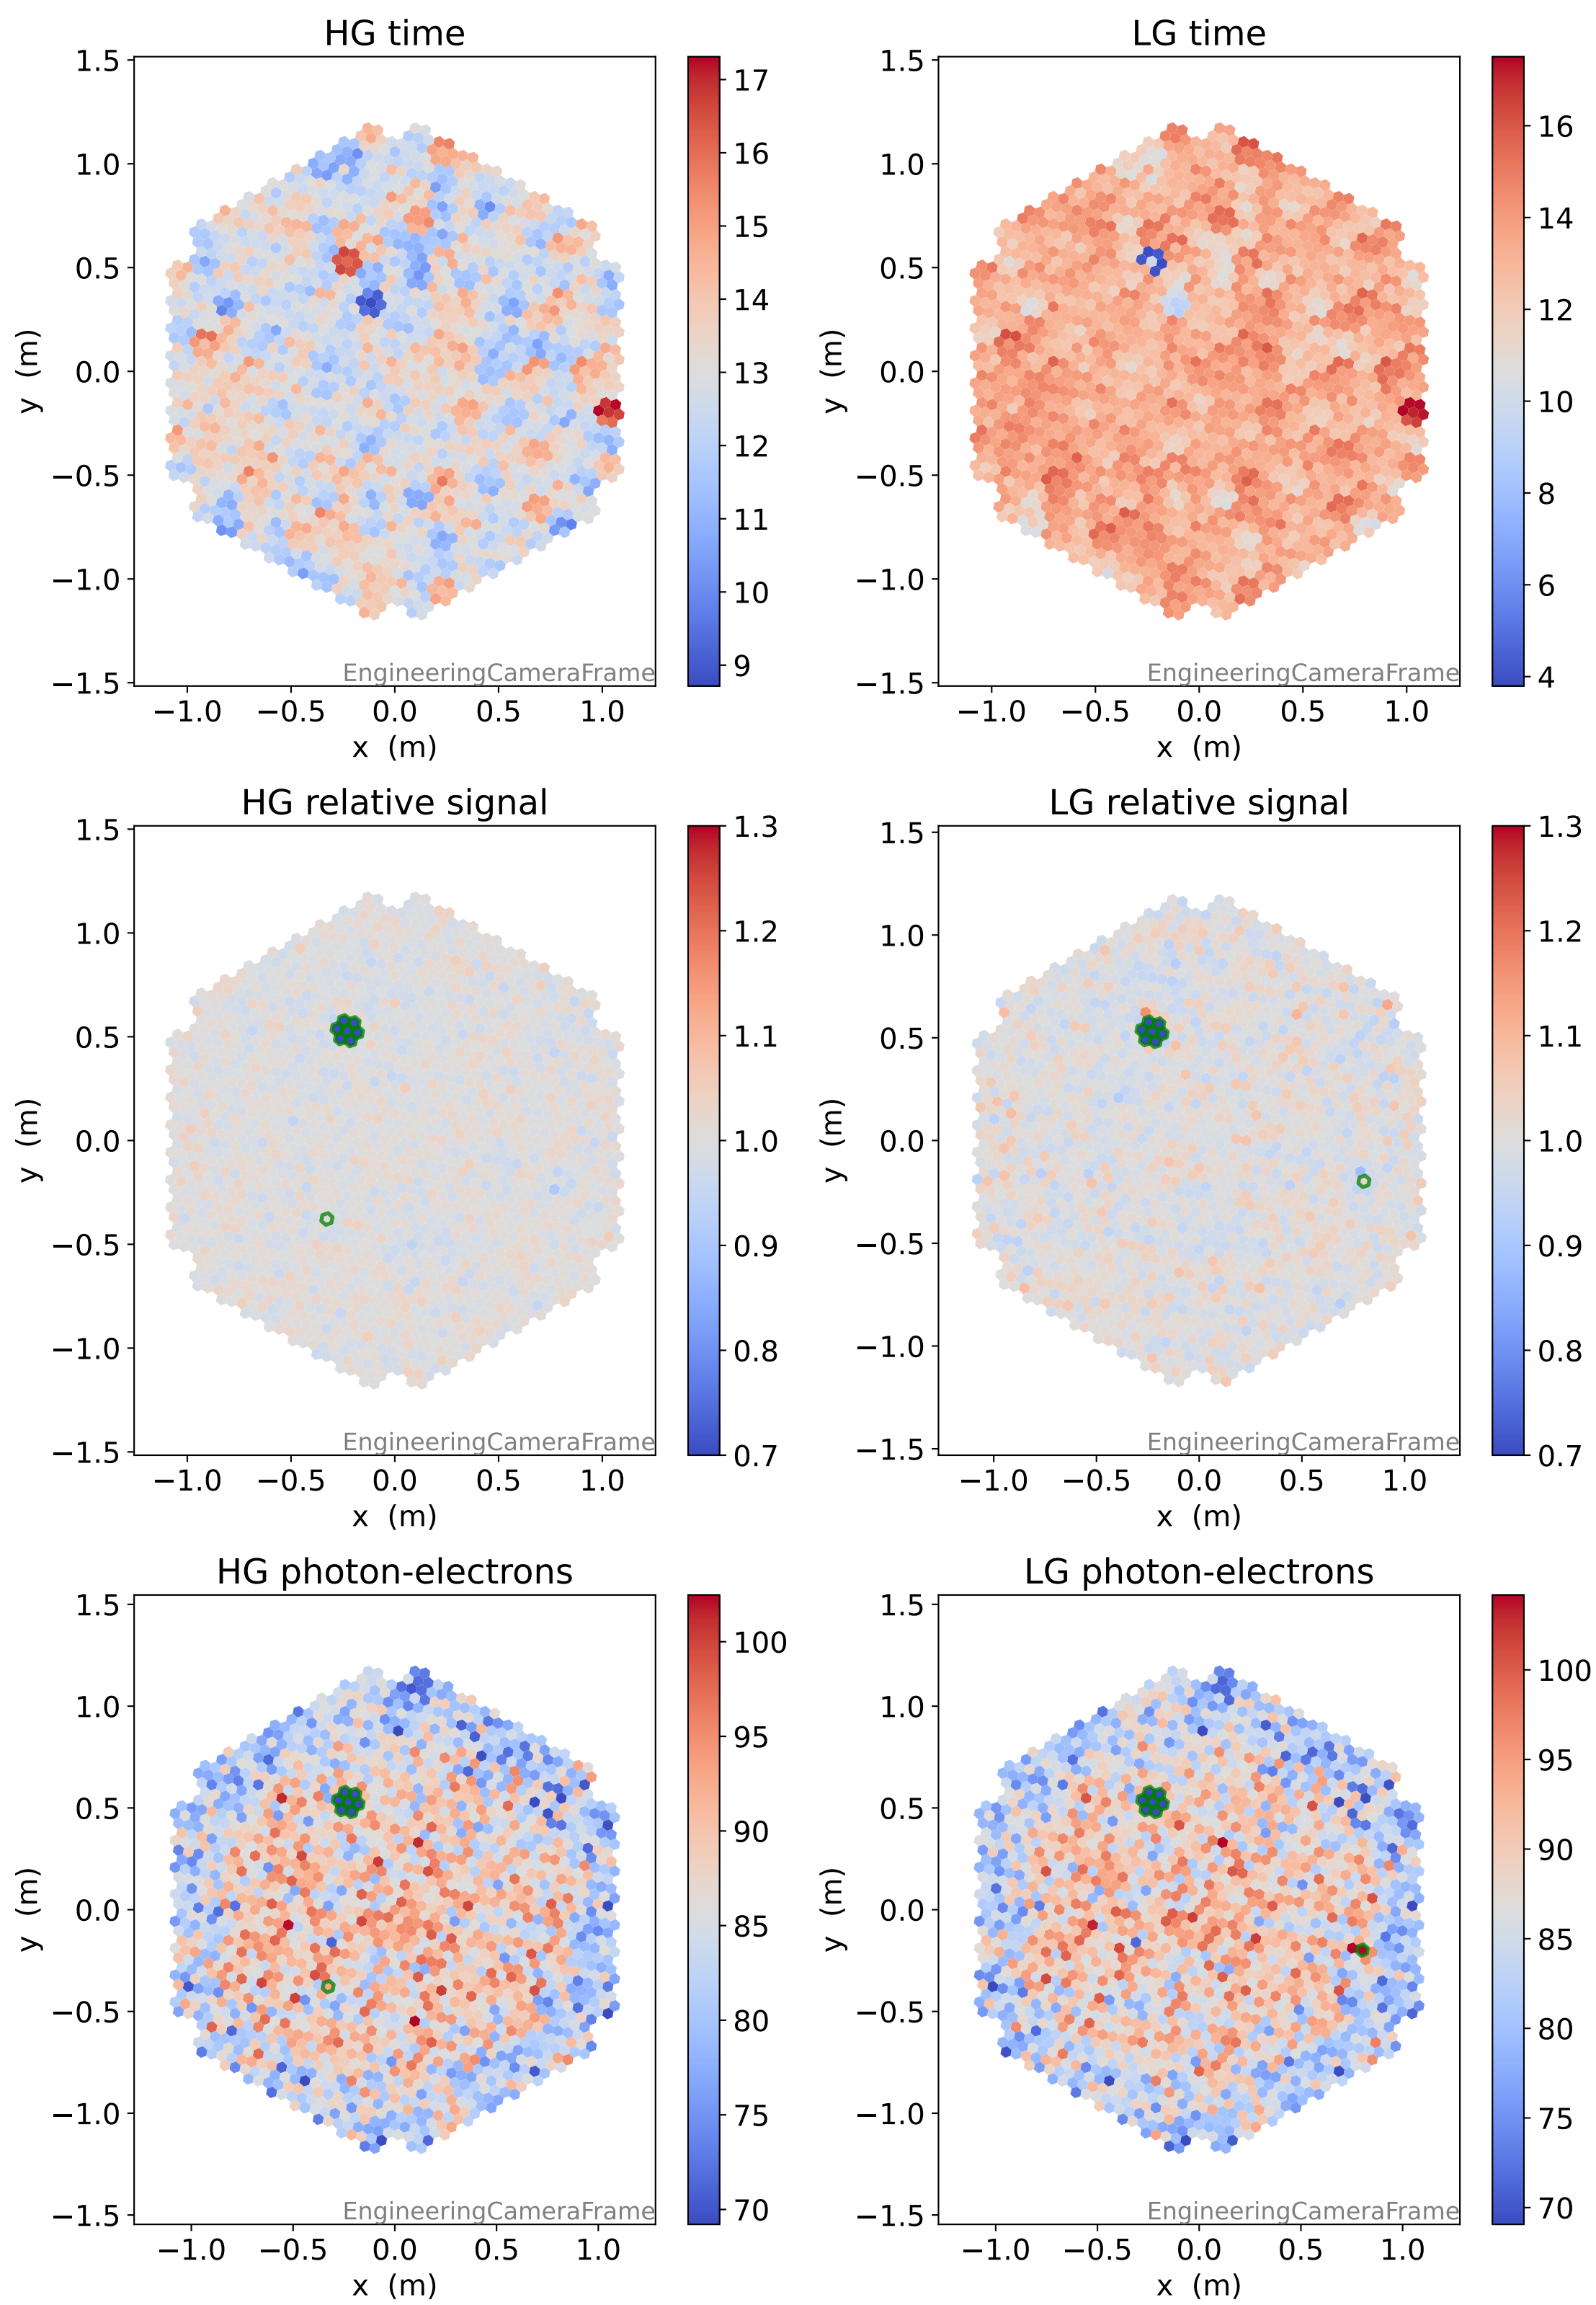

Run 1883

Run 1883

Run 1883 channel: HG

FF sample of 10000 events

pedestal sample of 10000 events

Run 1883 channel: LG

FF sample of 10000 events

pedestal sample of 10000 events