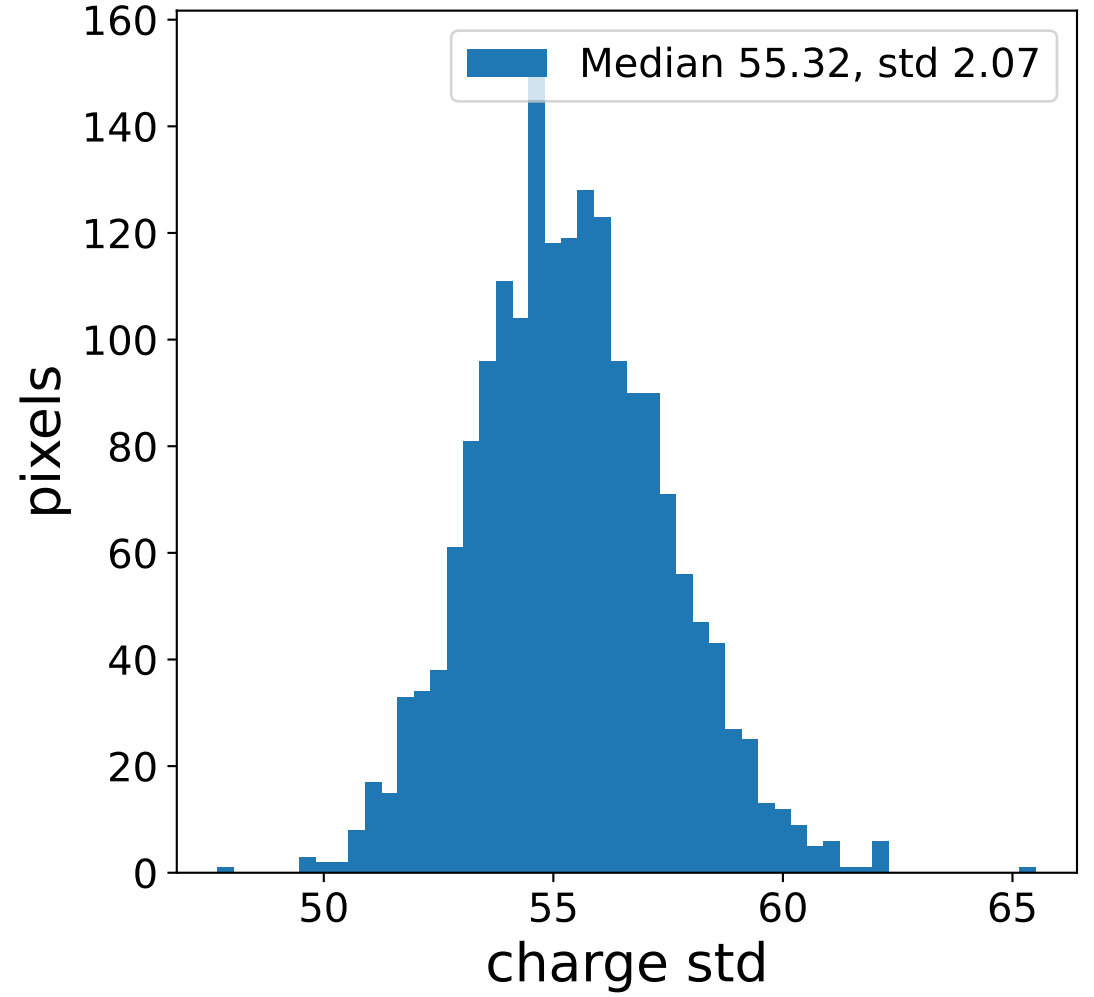

Run 1883

Run 1883

Run 1883 channel: HG

FF sample of 10000 events

pedestal sample of 10000 events

Run 1883 channel: LG

FF sample of 10000 events

pedestal sample of 10000 events