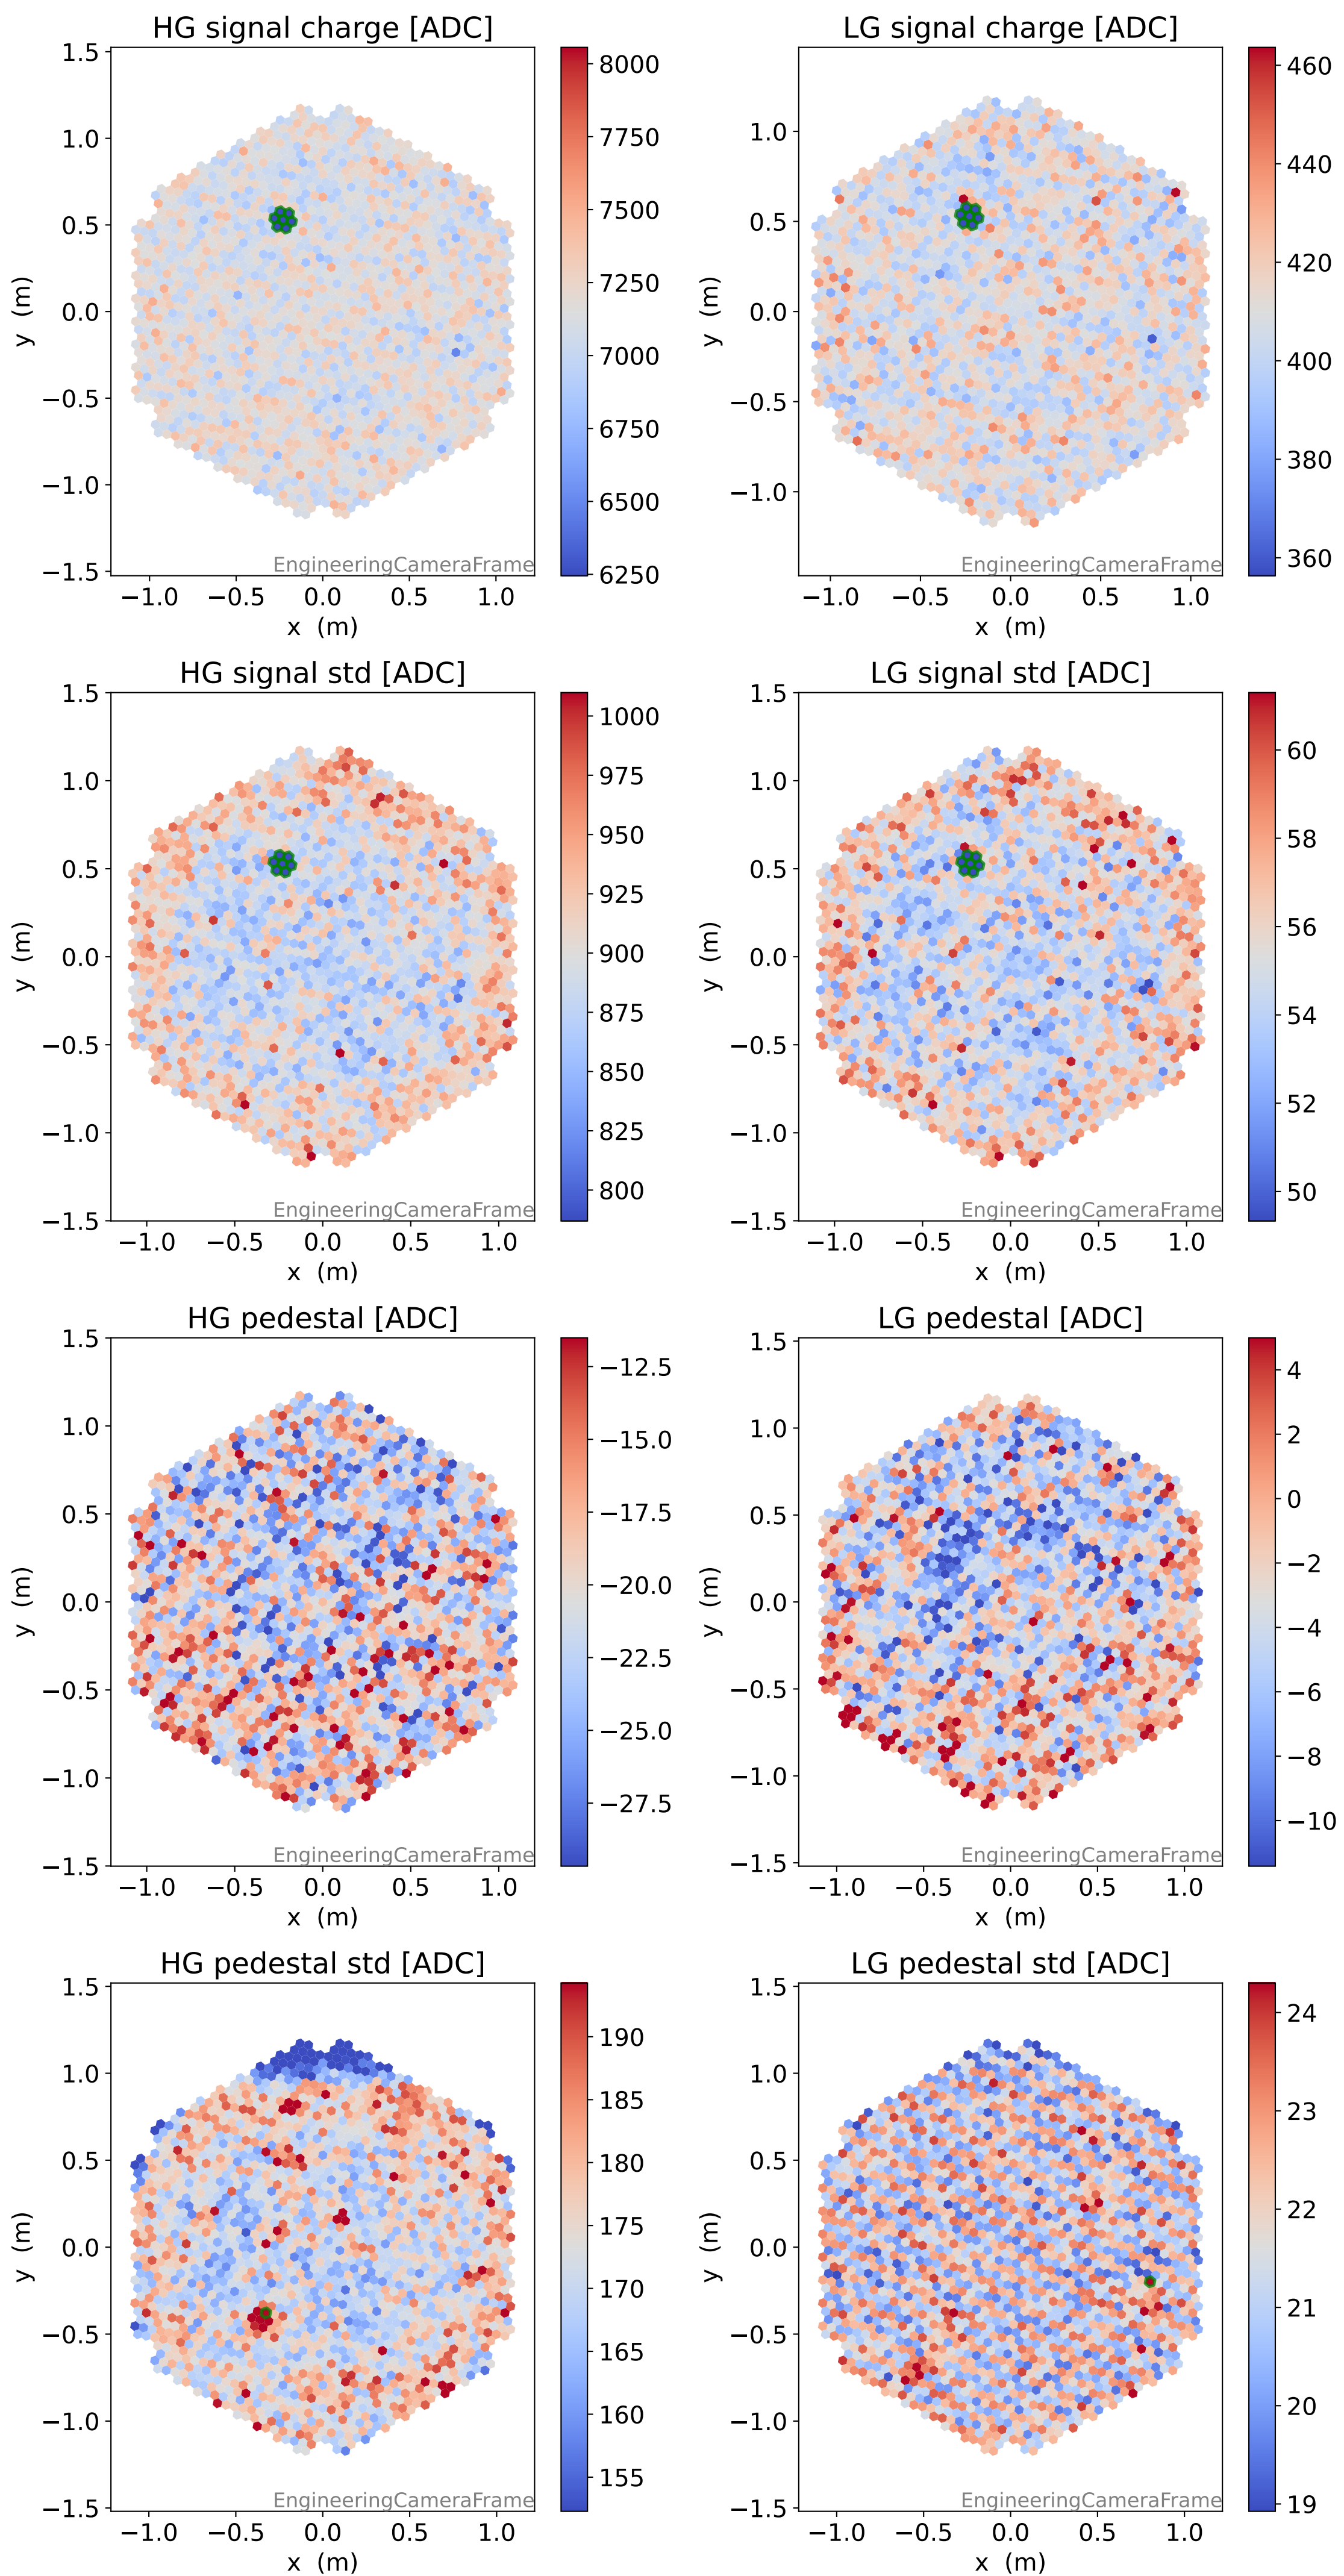

Run 1883

Run 1883

Run 1883 channel: HG

FF sample of 10000 events

pedestal sample of 10000 events

Run 1883 channel: LG

FF sample of 10000 events

pedestal sample of 10000 events