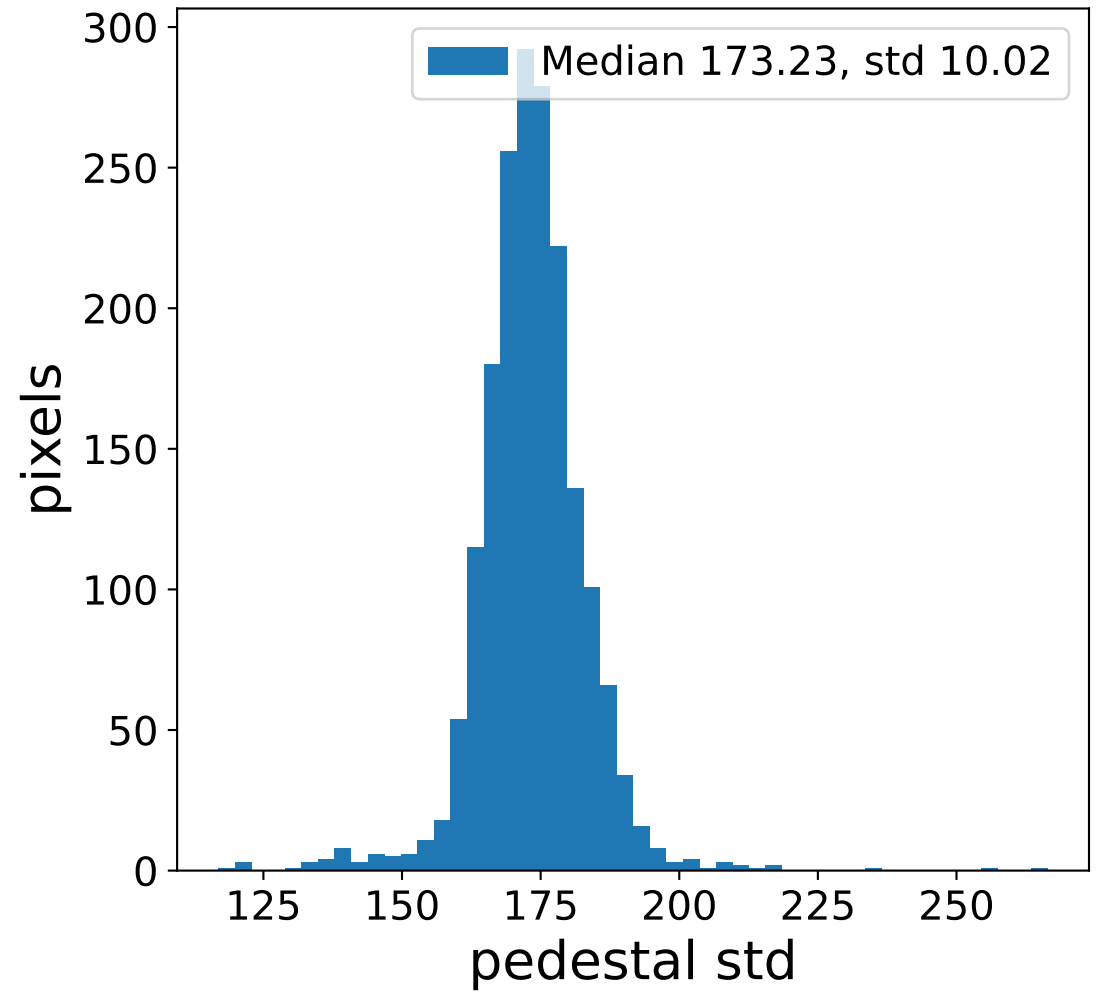

Run 1883

Run 1883

Run 1883 channel: HG

FF sample of 10000 events

pedestal sample of 10000 events

Run 1883 channel: LG

FF sample of 10000 events

pedestal sample of 10000 events