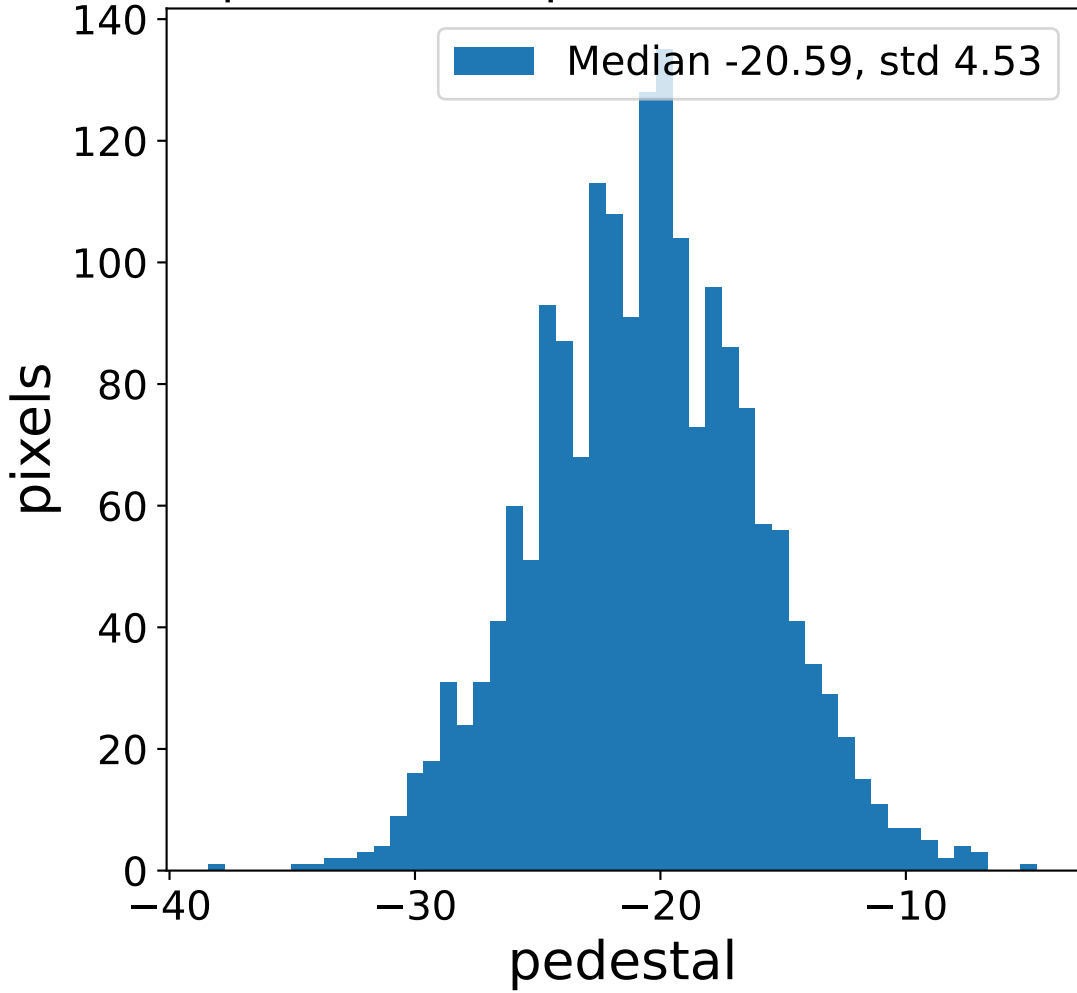

Run 1883

Run 1883

Run 1883 channel: HG

FF sample of 10000 events

pedestal sample of 10000 events

Run 1883 channel: LG

FF sample of 10000 events

pedestal sample of 10000 events