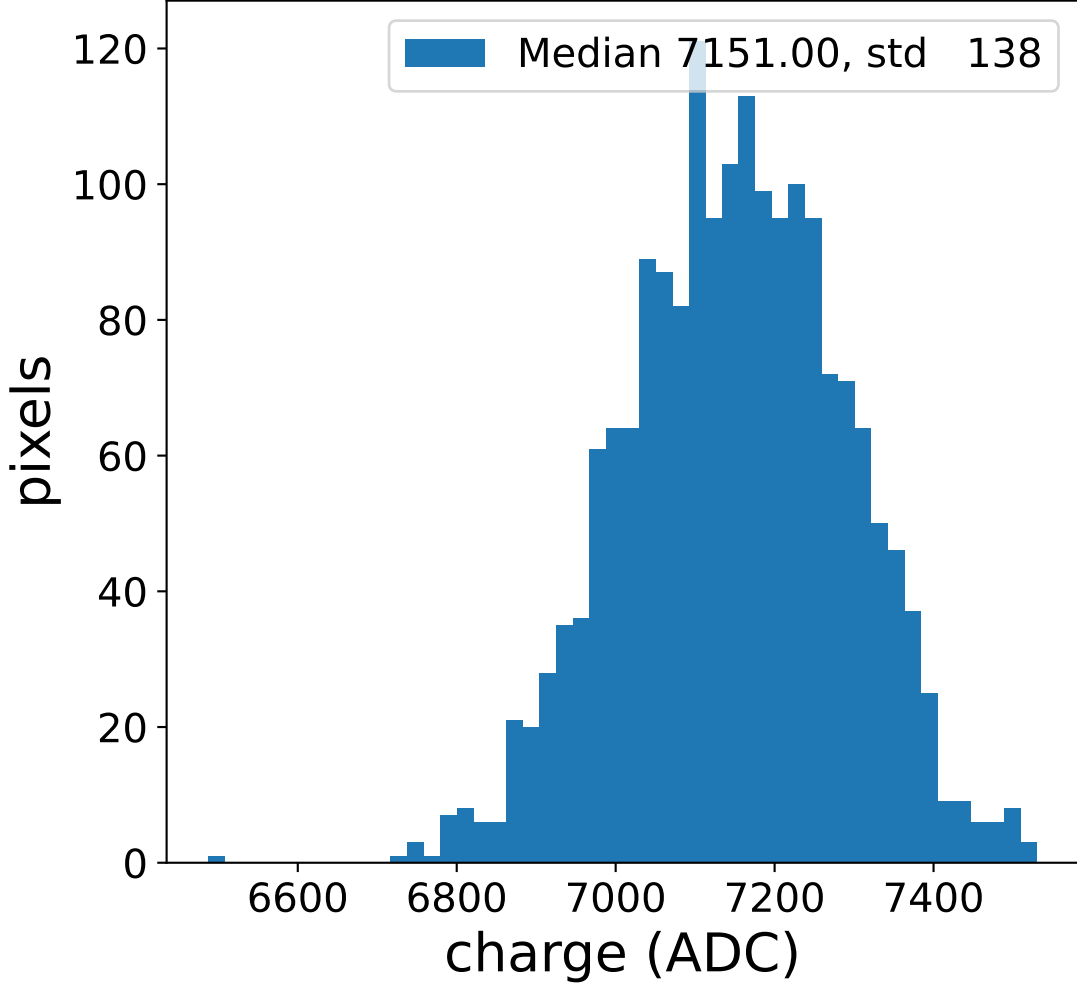

Run 1883

Run 1883

Run 1883 channel: HG

FF sample of 10000 events

pedestal sample of 10000 events

Run 1883 channel: LG

FF sample of 10000 events

pedestal sample of 10000 events