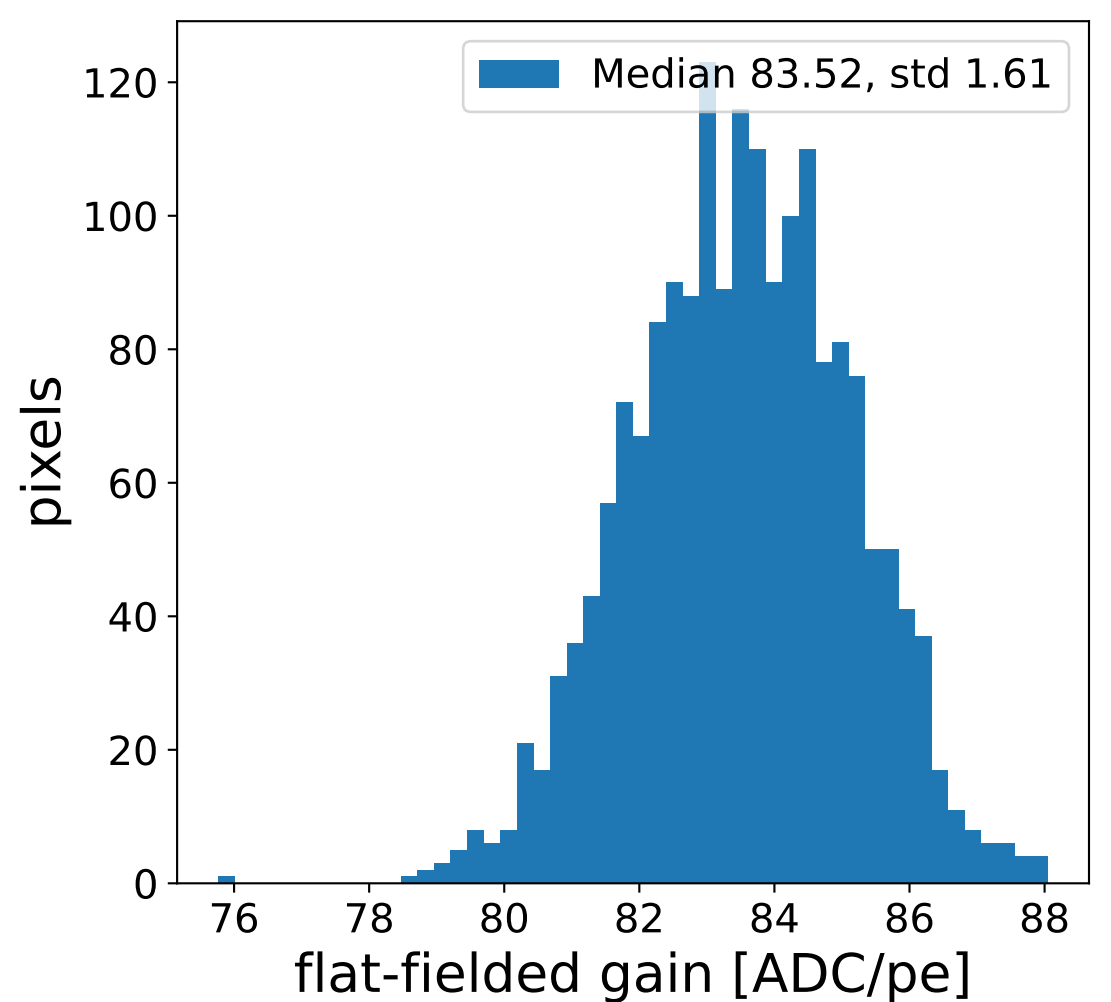

Run 1883

Run 1883

Run 1883 channel: HG

FF sample of 10000 events

pedestal sample of 10000 events

Run 1883 channel: LG

FF sample of 10000 events

pedestal sample of 10000 events