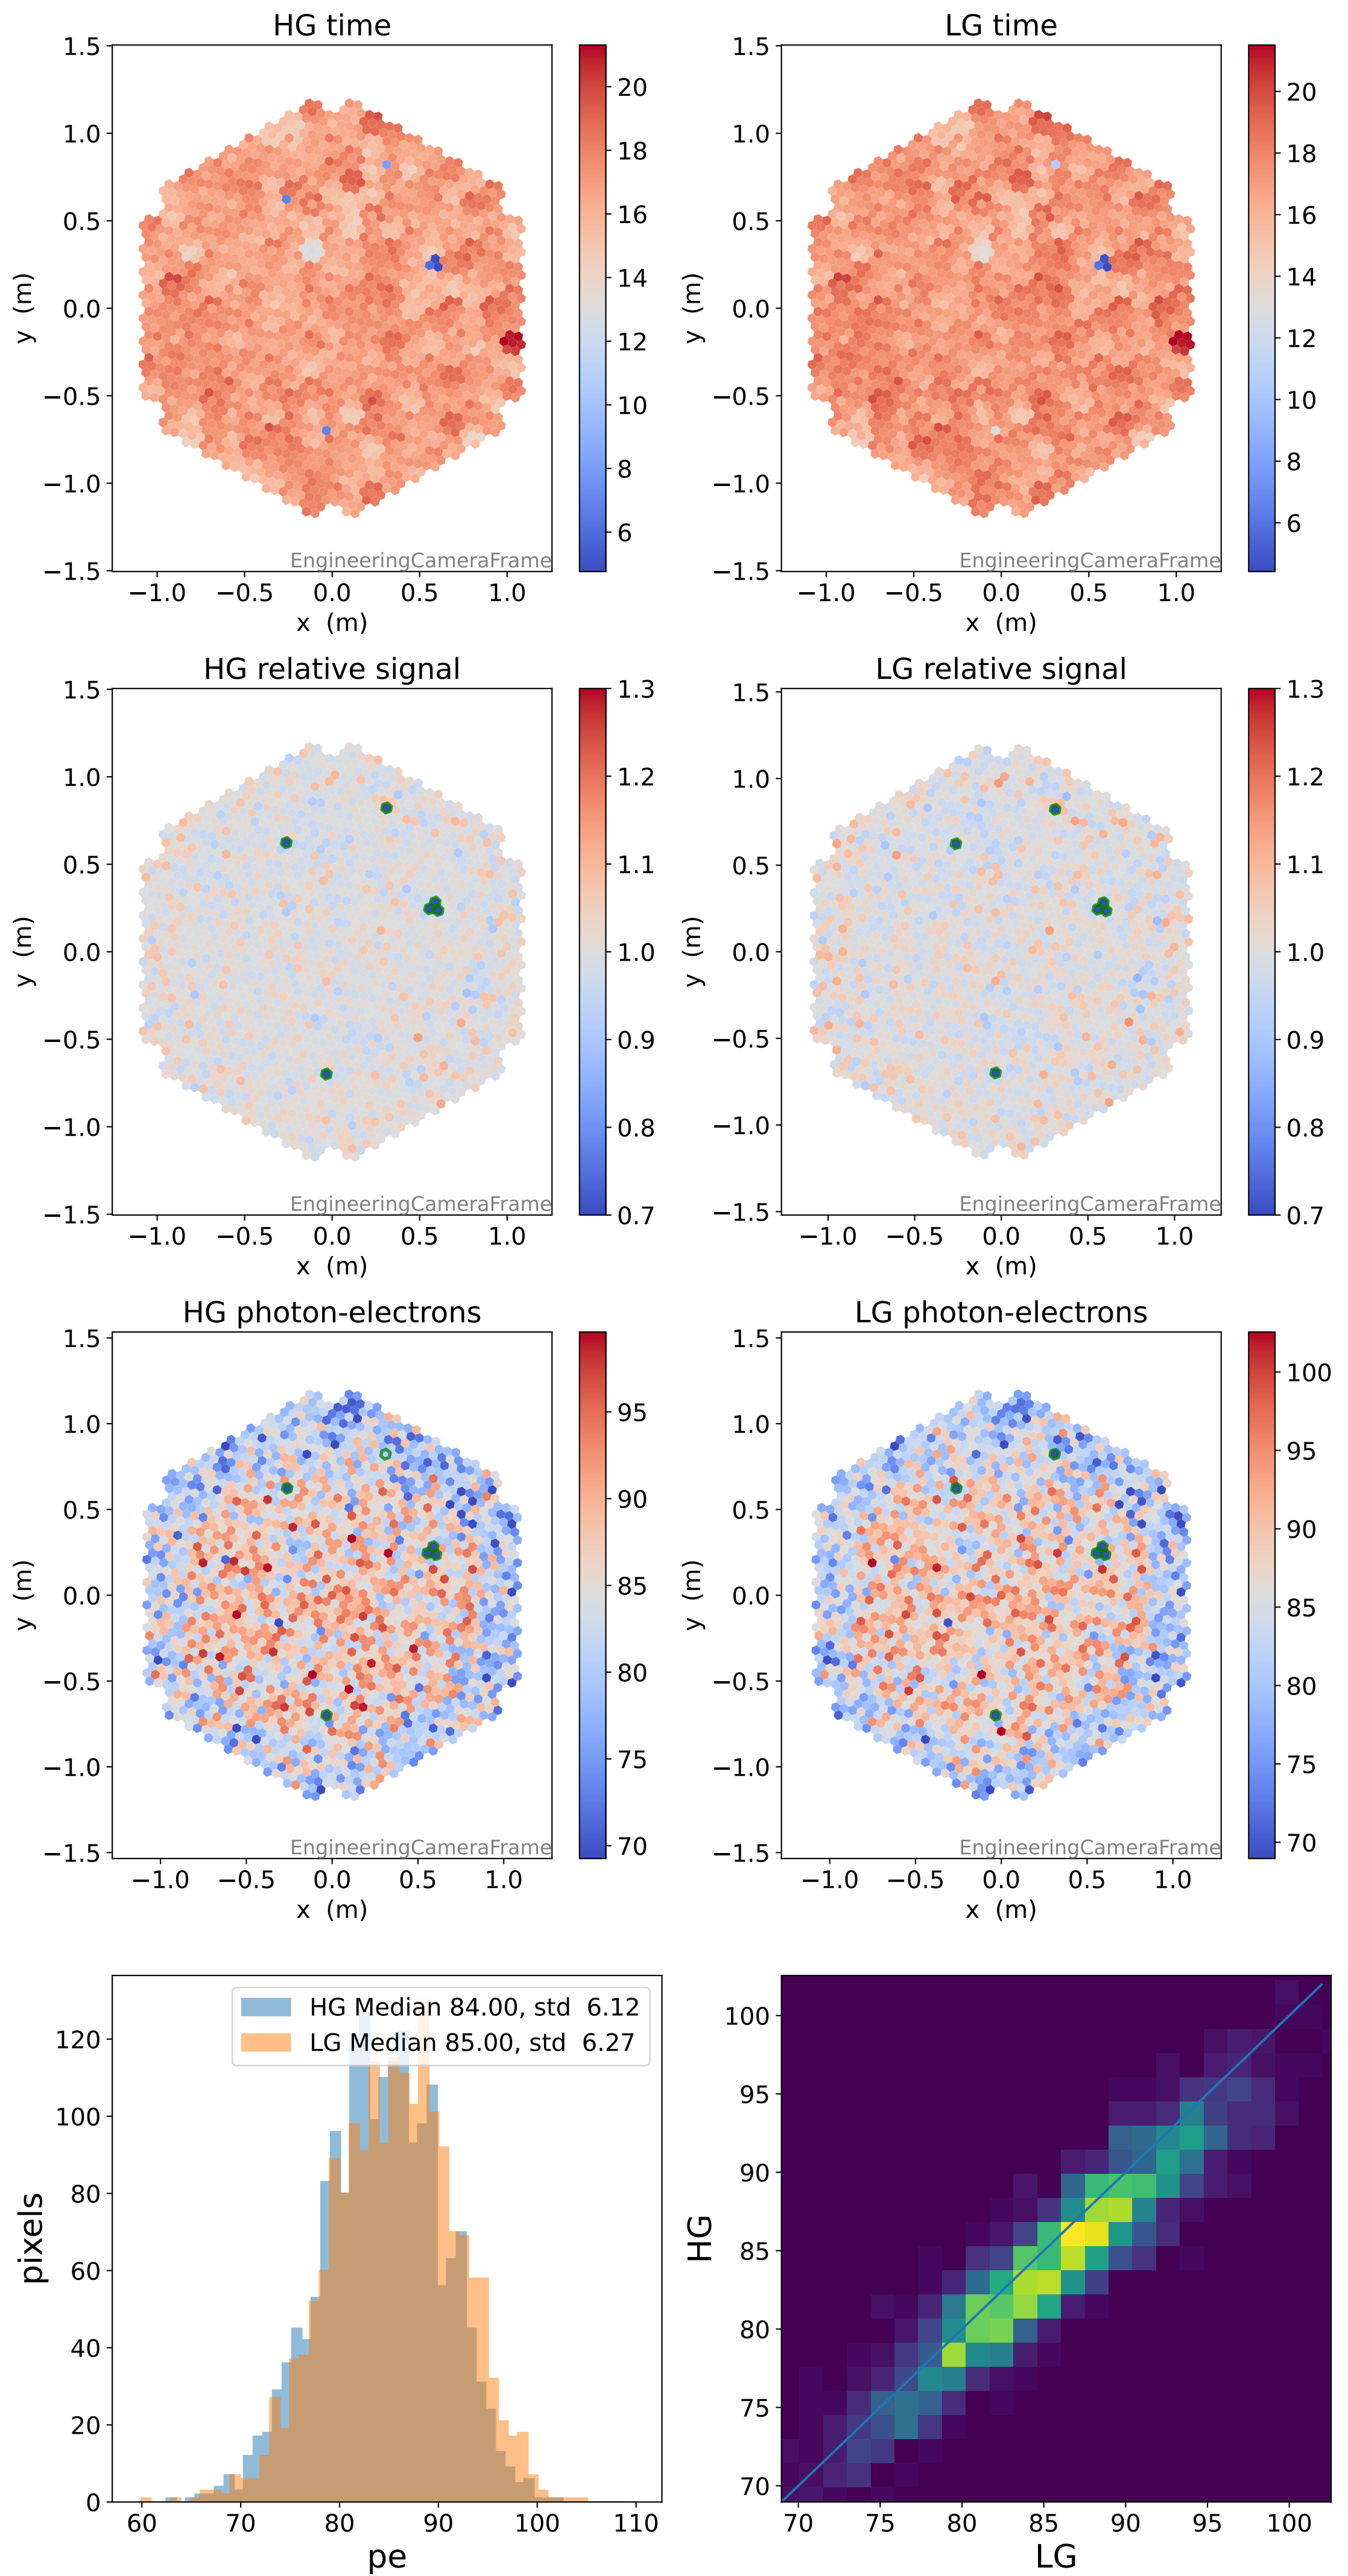

Run 1947

Run 1947

Run 1947 channel: HG

FF sample of 10000 events

pedestal sample of 10000 events

Run 1947 channel: LG

FF sample of 10000 events

pedestal sample of 10000 events