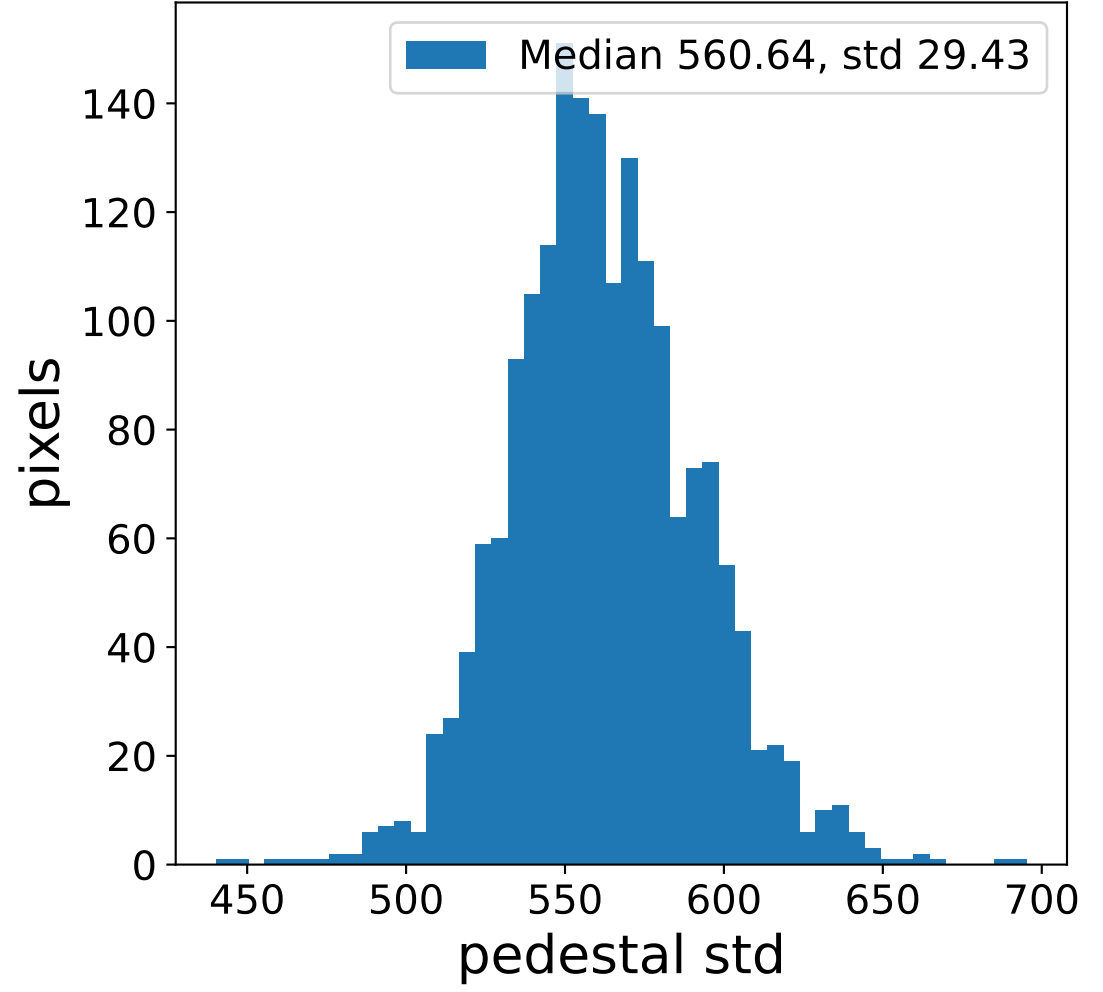

Run 1947

Run 1947

Run 1947 channel: HG

FF sample of 10000 events

pedestal sample of 10000 events

Run 1947 channel: LG

FF sample of 10000 events

pedestal sample of 10000 events