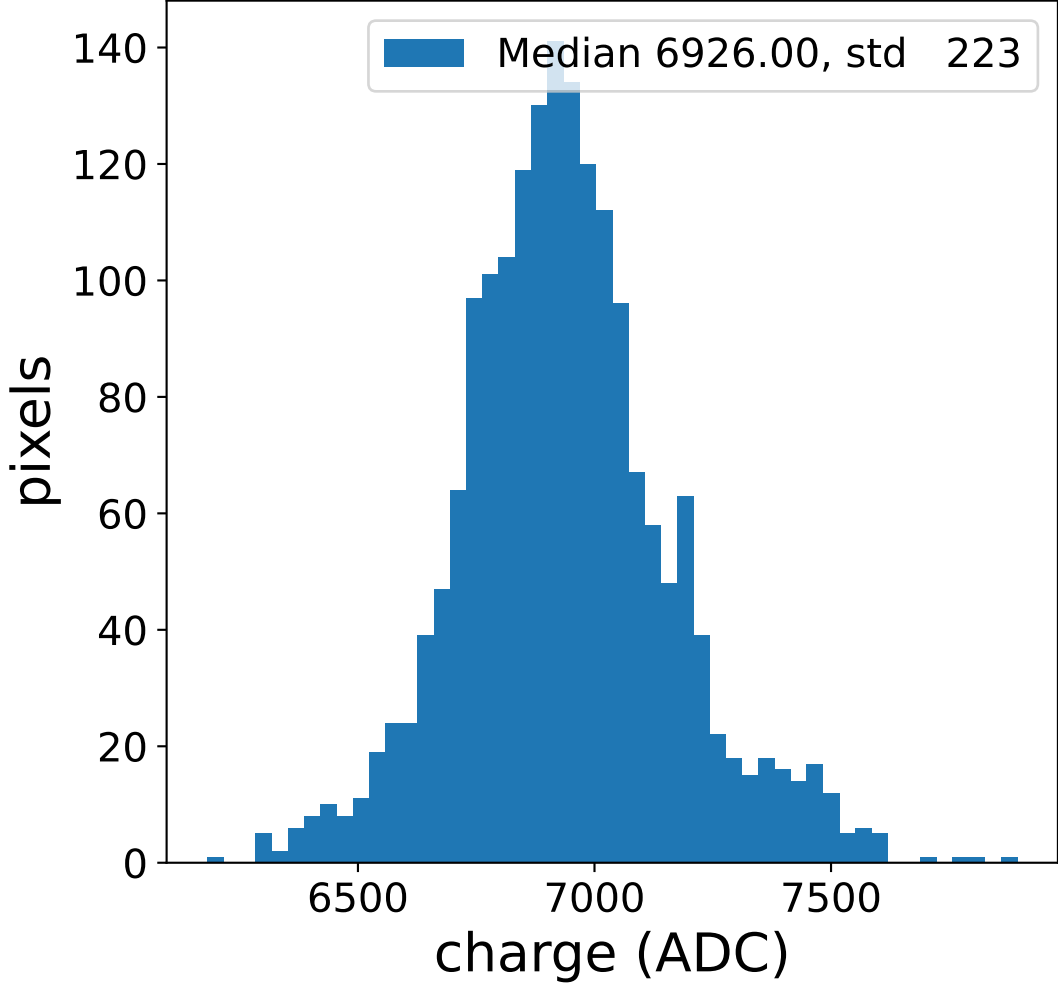

Run 1947

Run 1947

Run 1947 channel: HG

FF sample of 10000 events

pedestal sample of 10000 events

Run 1947 channel: LG

FF sample of 10000 events

pedestal sample of 10000 events