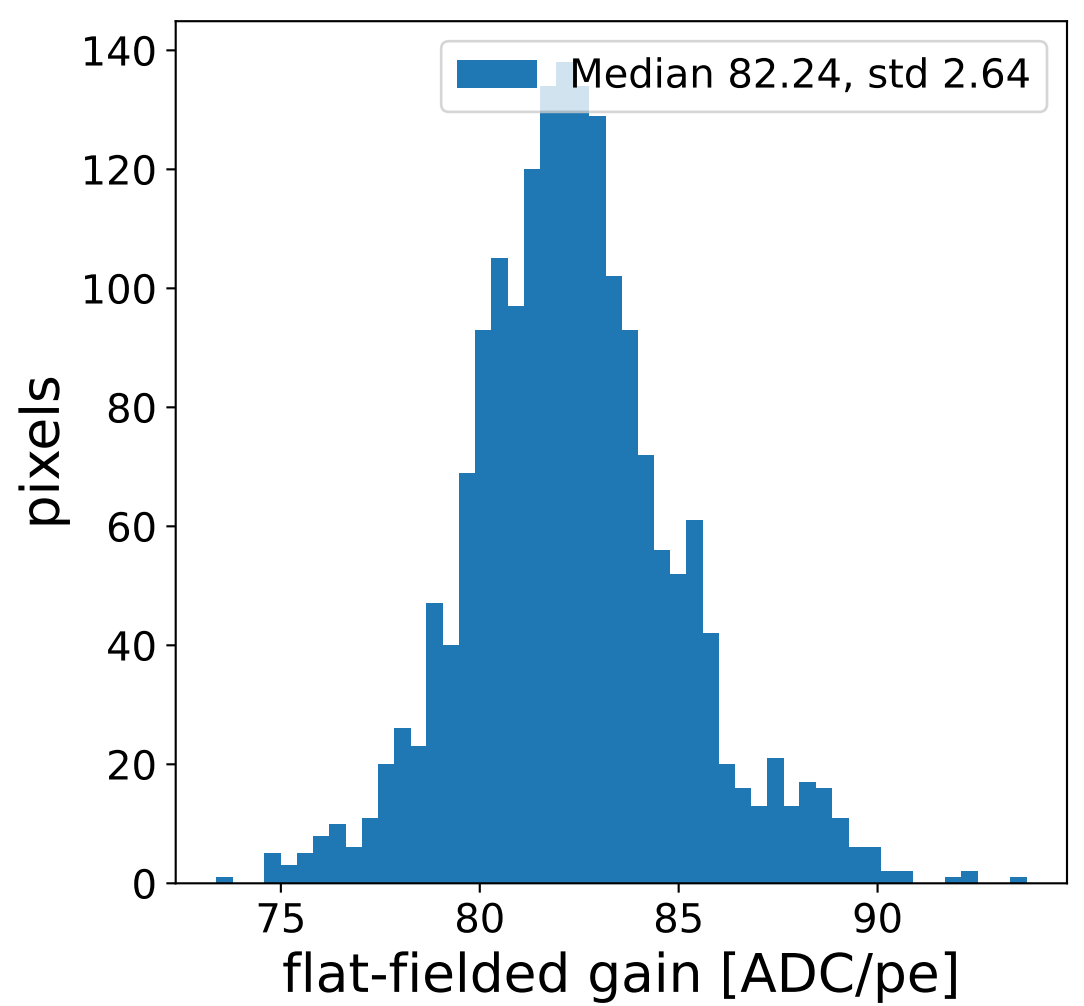

Run 1947

Run 1947

Run 1947 channel: HG

FF sample of 10000 events

pedestal sample of 10000 events

Run 1947 channel: LG

FF sample of 10000 events

pedestal sample of 10000 events