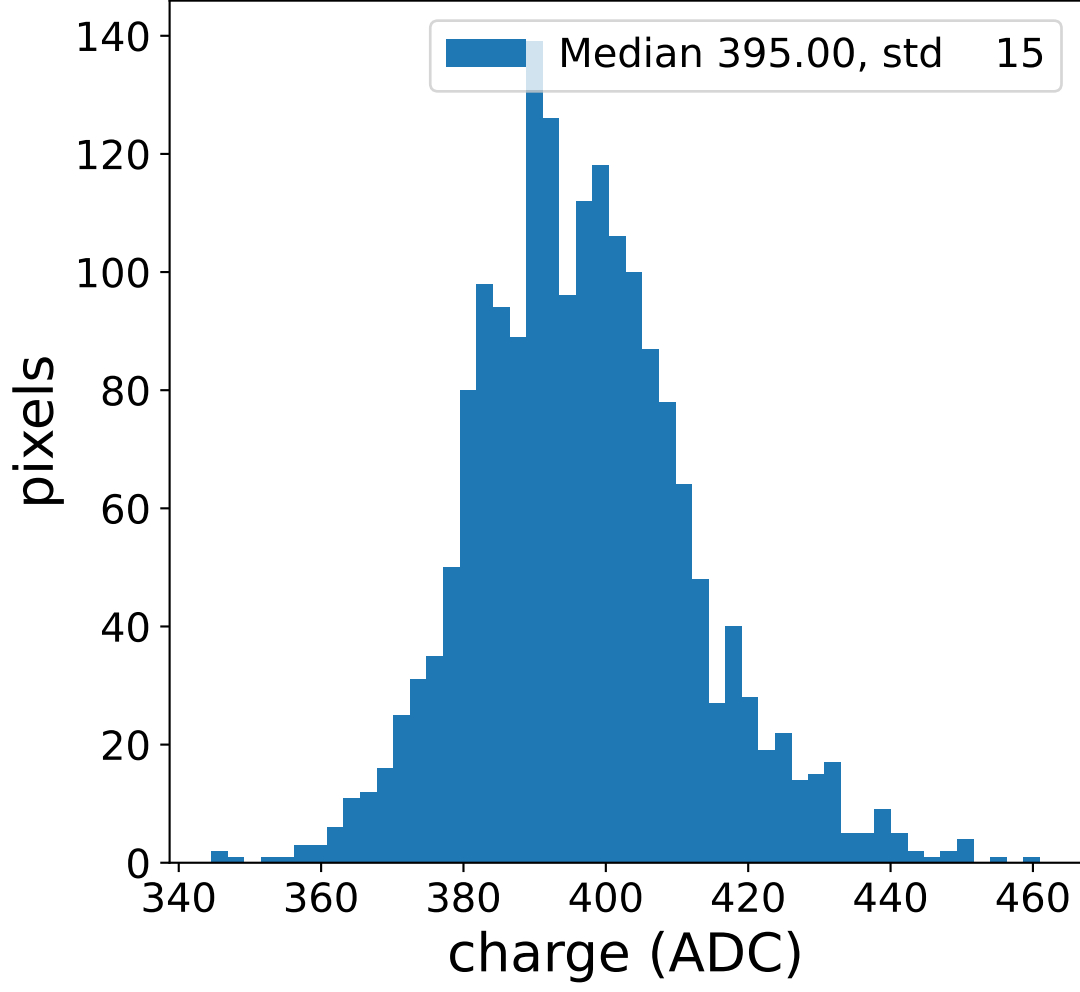

Run 1947

Run 1947

Run 1947 channel: HG

FF sample of 10000 events

pedestal sample of 10000 events

Run 1947 channel: LG

FF sample of 10000 events

pedestal sample of 10000 events