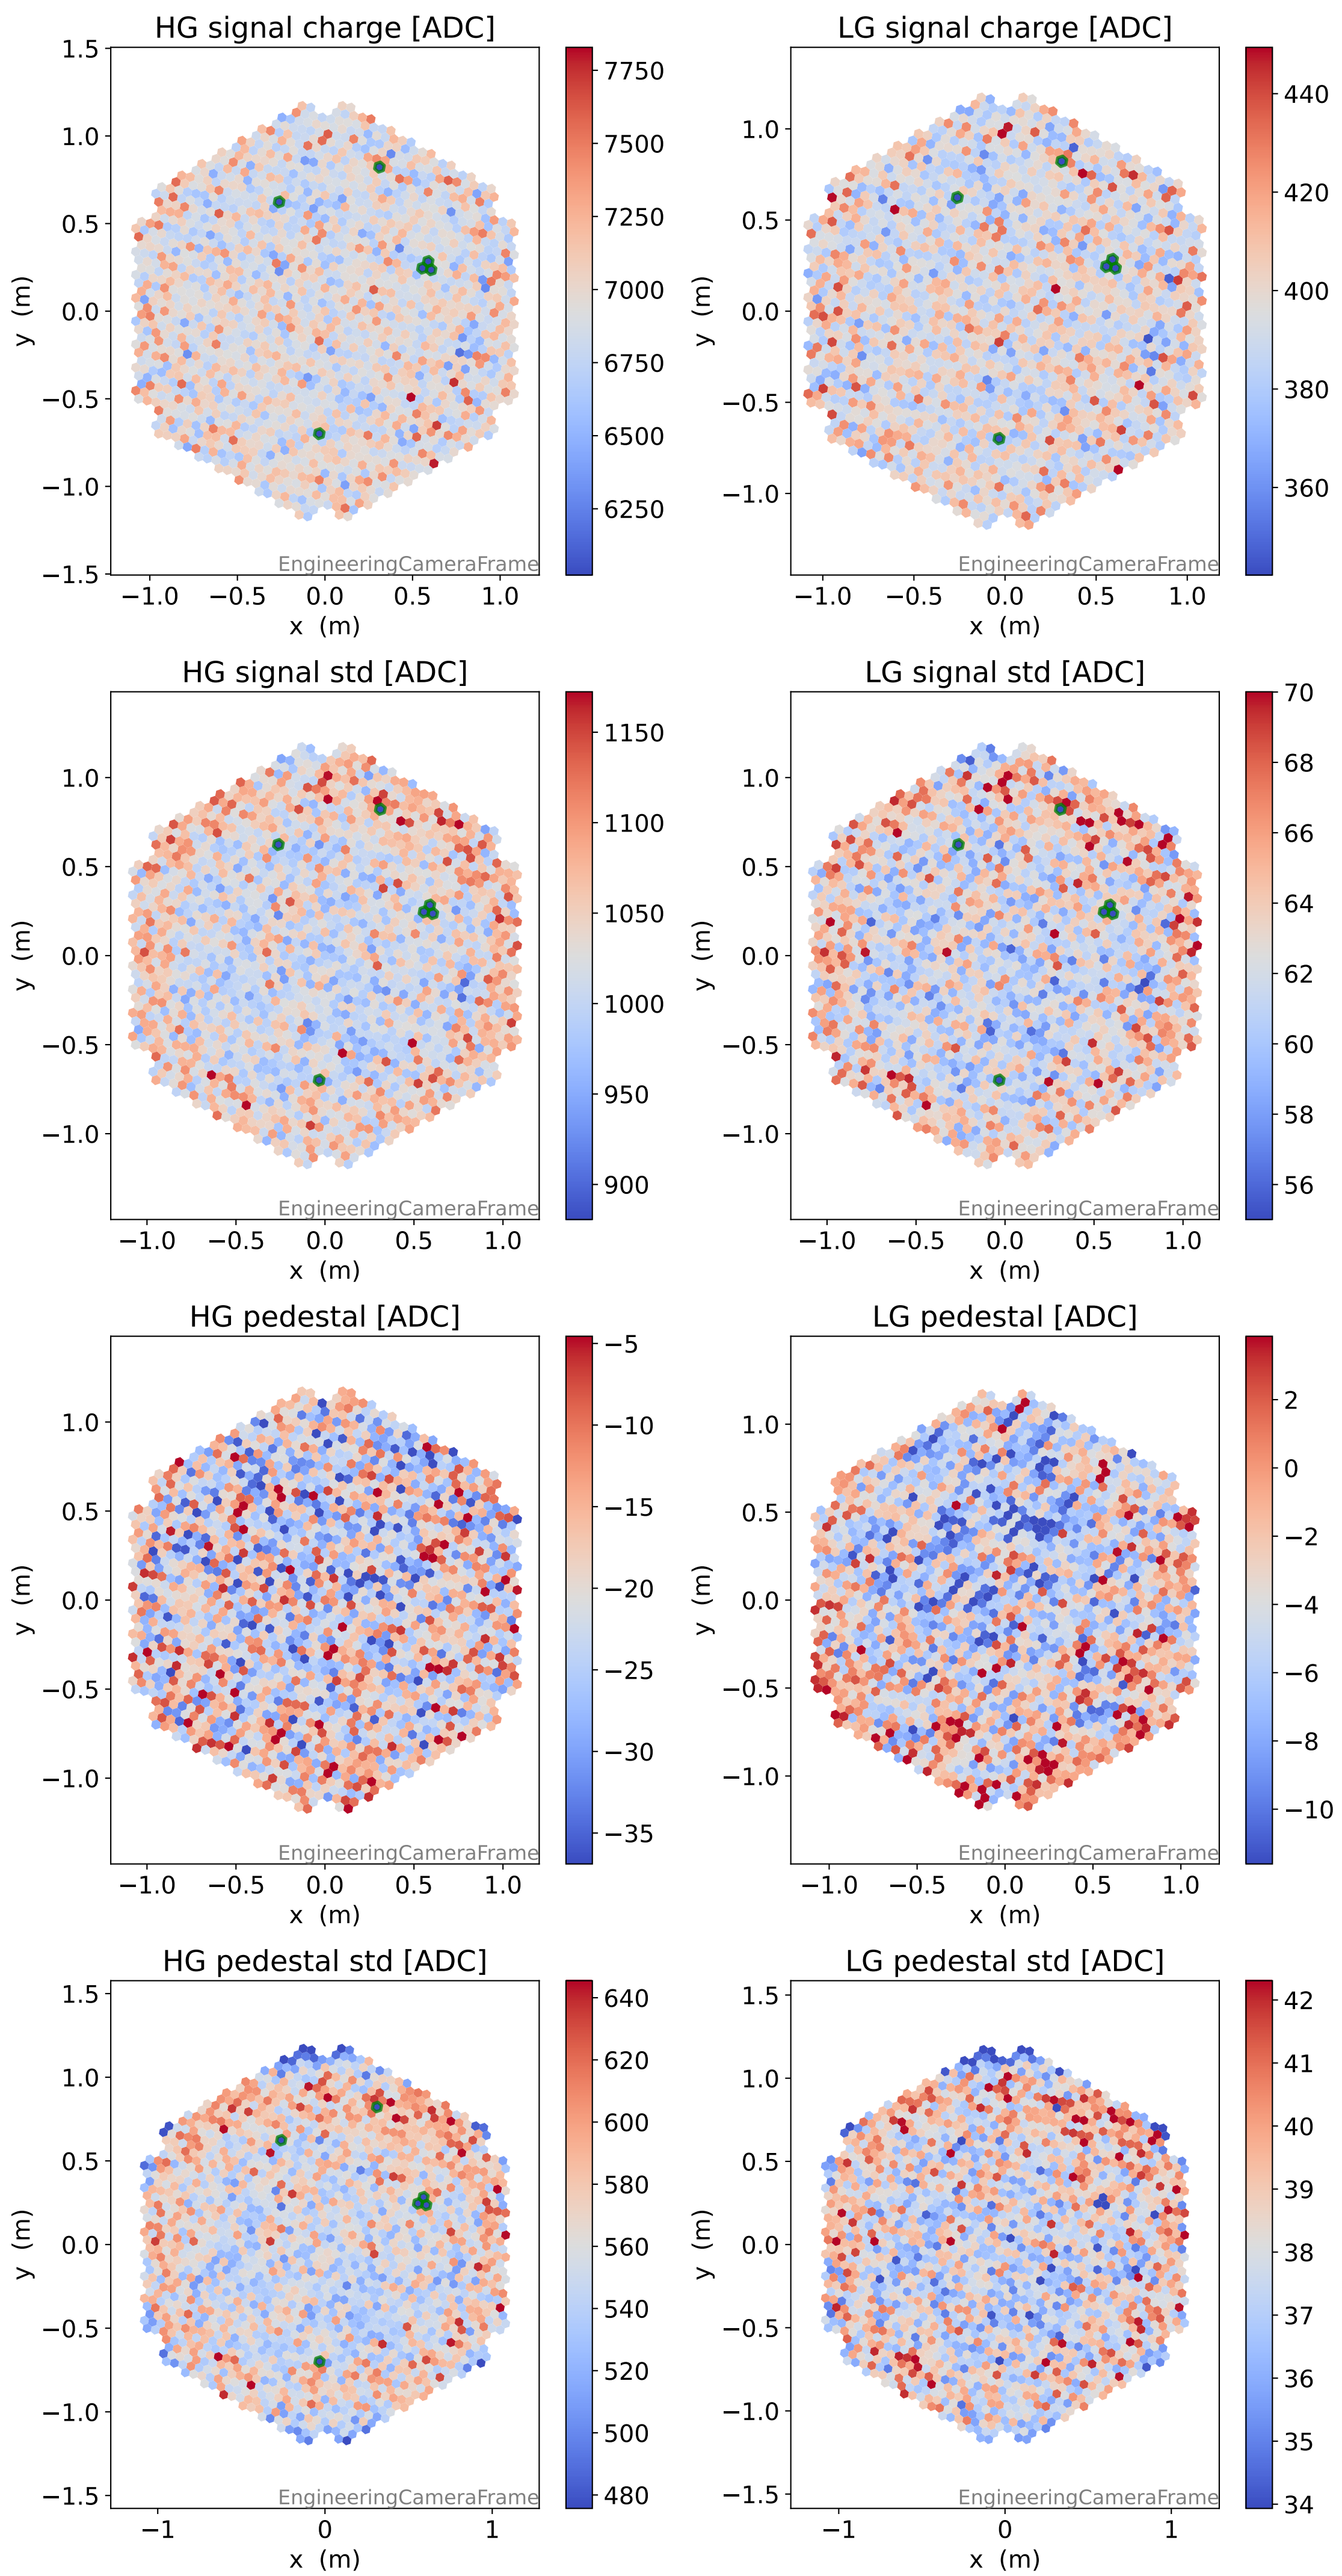

Run 1947

Run 1947

Run 1947 channel: HG

FF sample of 10000 events

pedestal sample of 10000 events

Run 1947 channel: LG

FF sample of 10000 events

pedestal sample of 10000 events