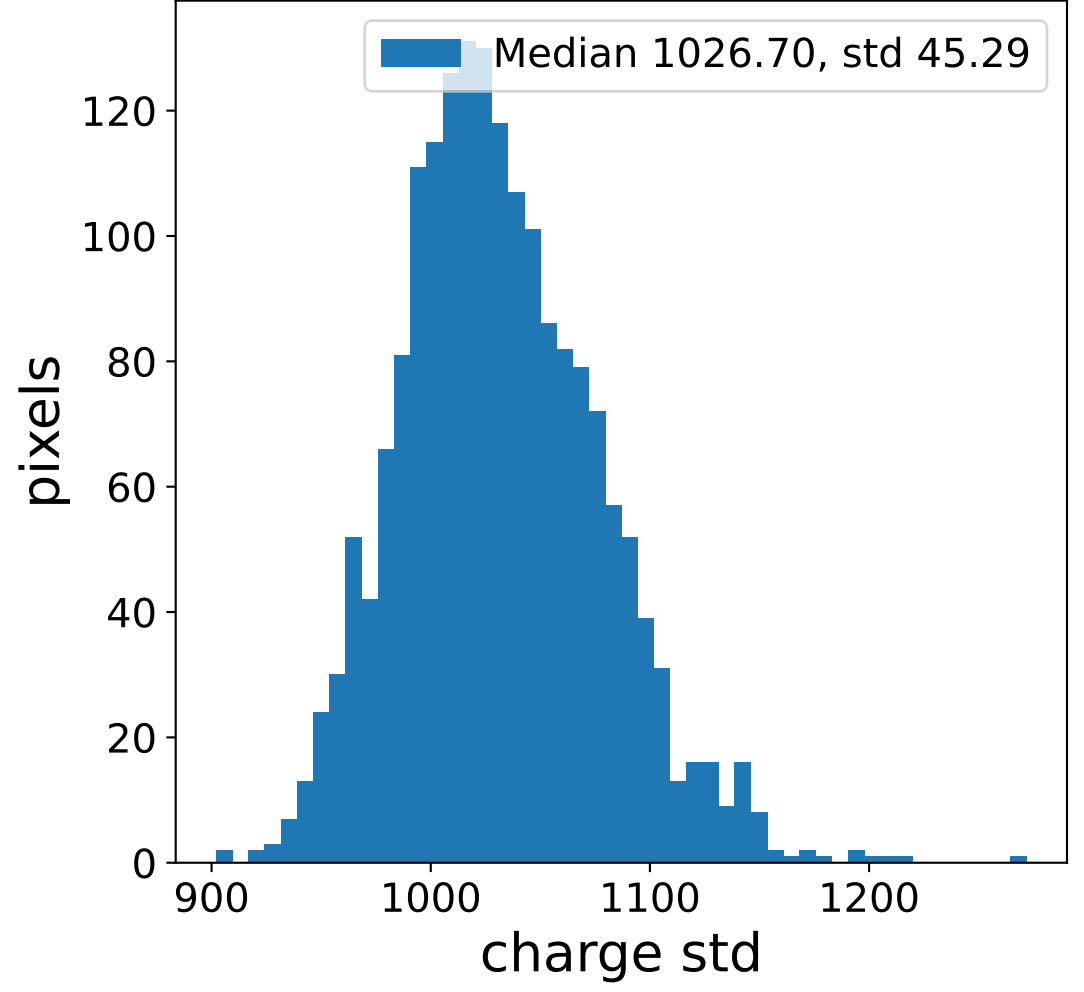

Run 1947

Run 1947

Run 1947 channel: HG

FF sample of 10000 events

pedestal sample of 10000 events

Run 1947 channel: LG

FF sample of 10000 events

pedestal sample of 10000 events