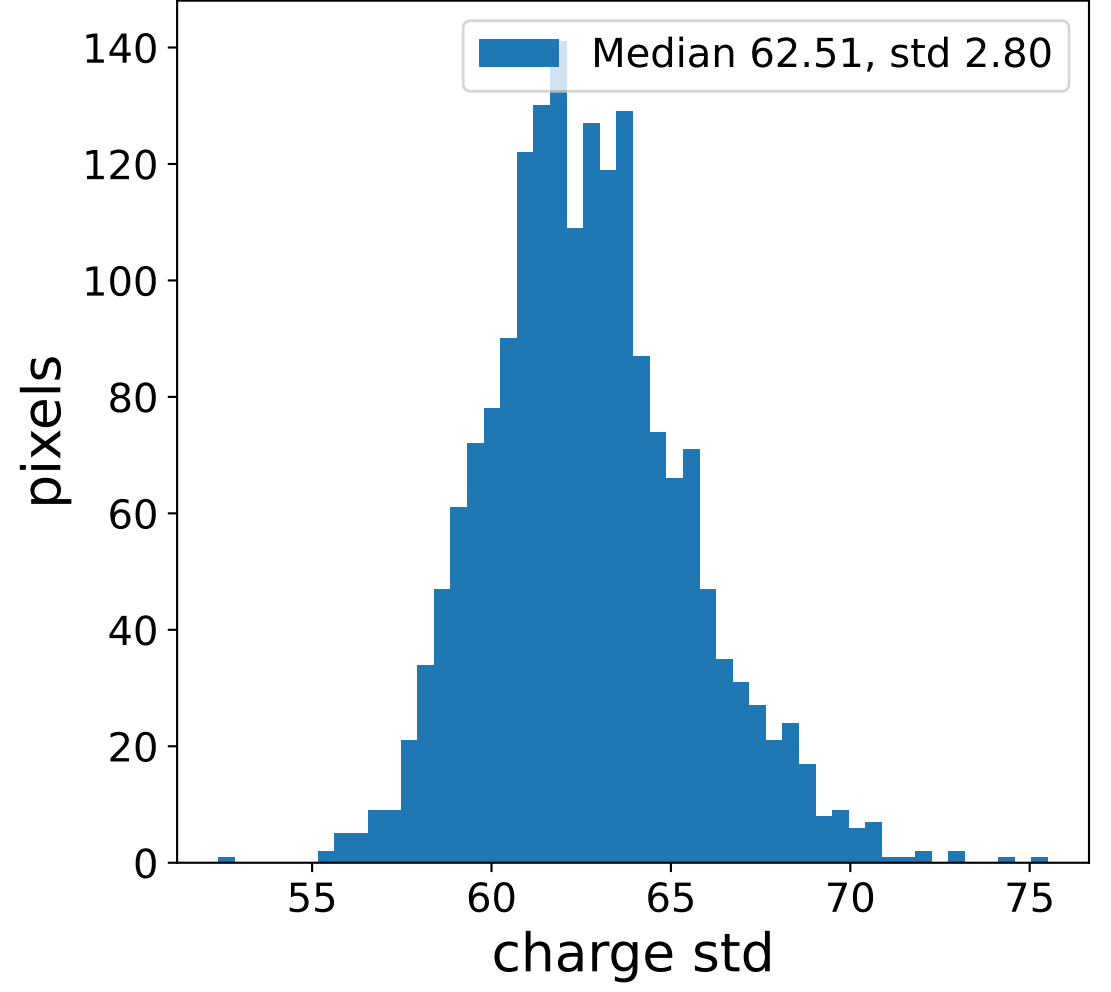

Run 1947

Run 1947

Run 1947 channel: HG

FF sample of 10000 events

pedestal sample of 10000 events

Run 1947 channel: LG

FF sample of 10000 events

pedestal sample of 10000 events