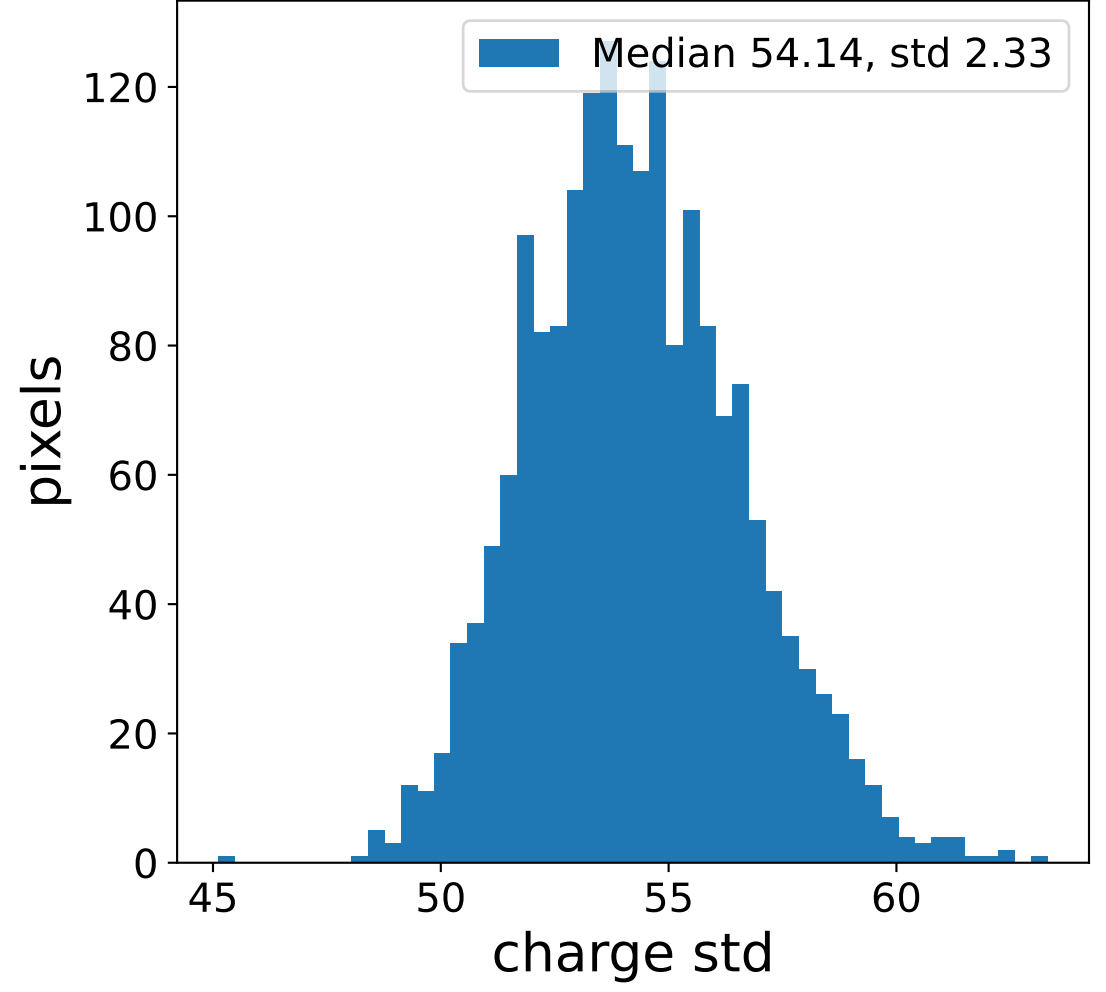

Run 1968

Run 1968

Run 1968 channel: HG

FF sample of 10000 events

pedestal sample of 10000 events

Run 1968 channel: LG

FF sample of 10000 events

pedestal sample of 10000 events