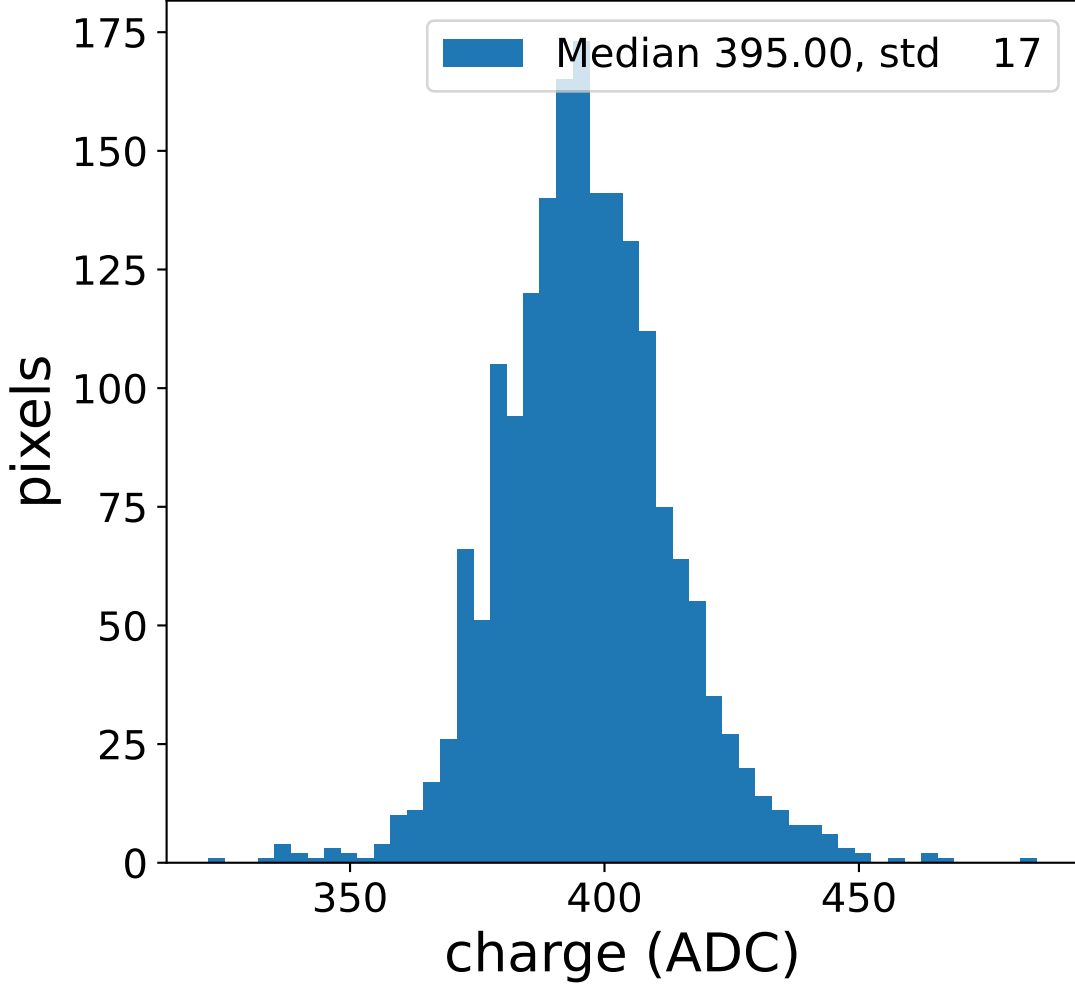

Run 1968

Run 1968

Run 1968 channel: HG

FF sample of 10000 events

pedestal sample of 10000 events

Run 1968 channel: LG

FF sample of 10000 events

pedestal sample of 10000 events