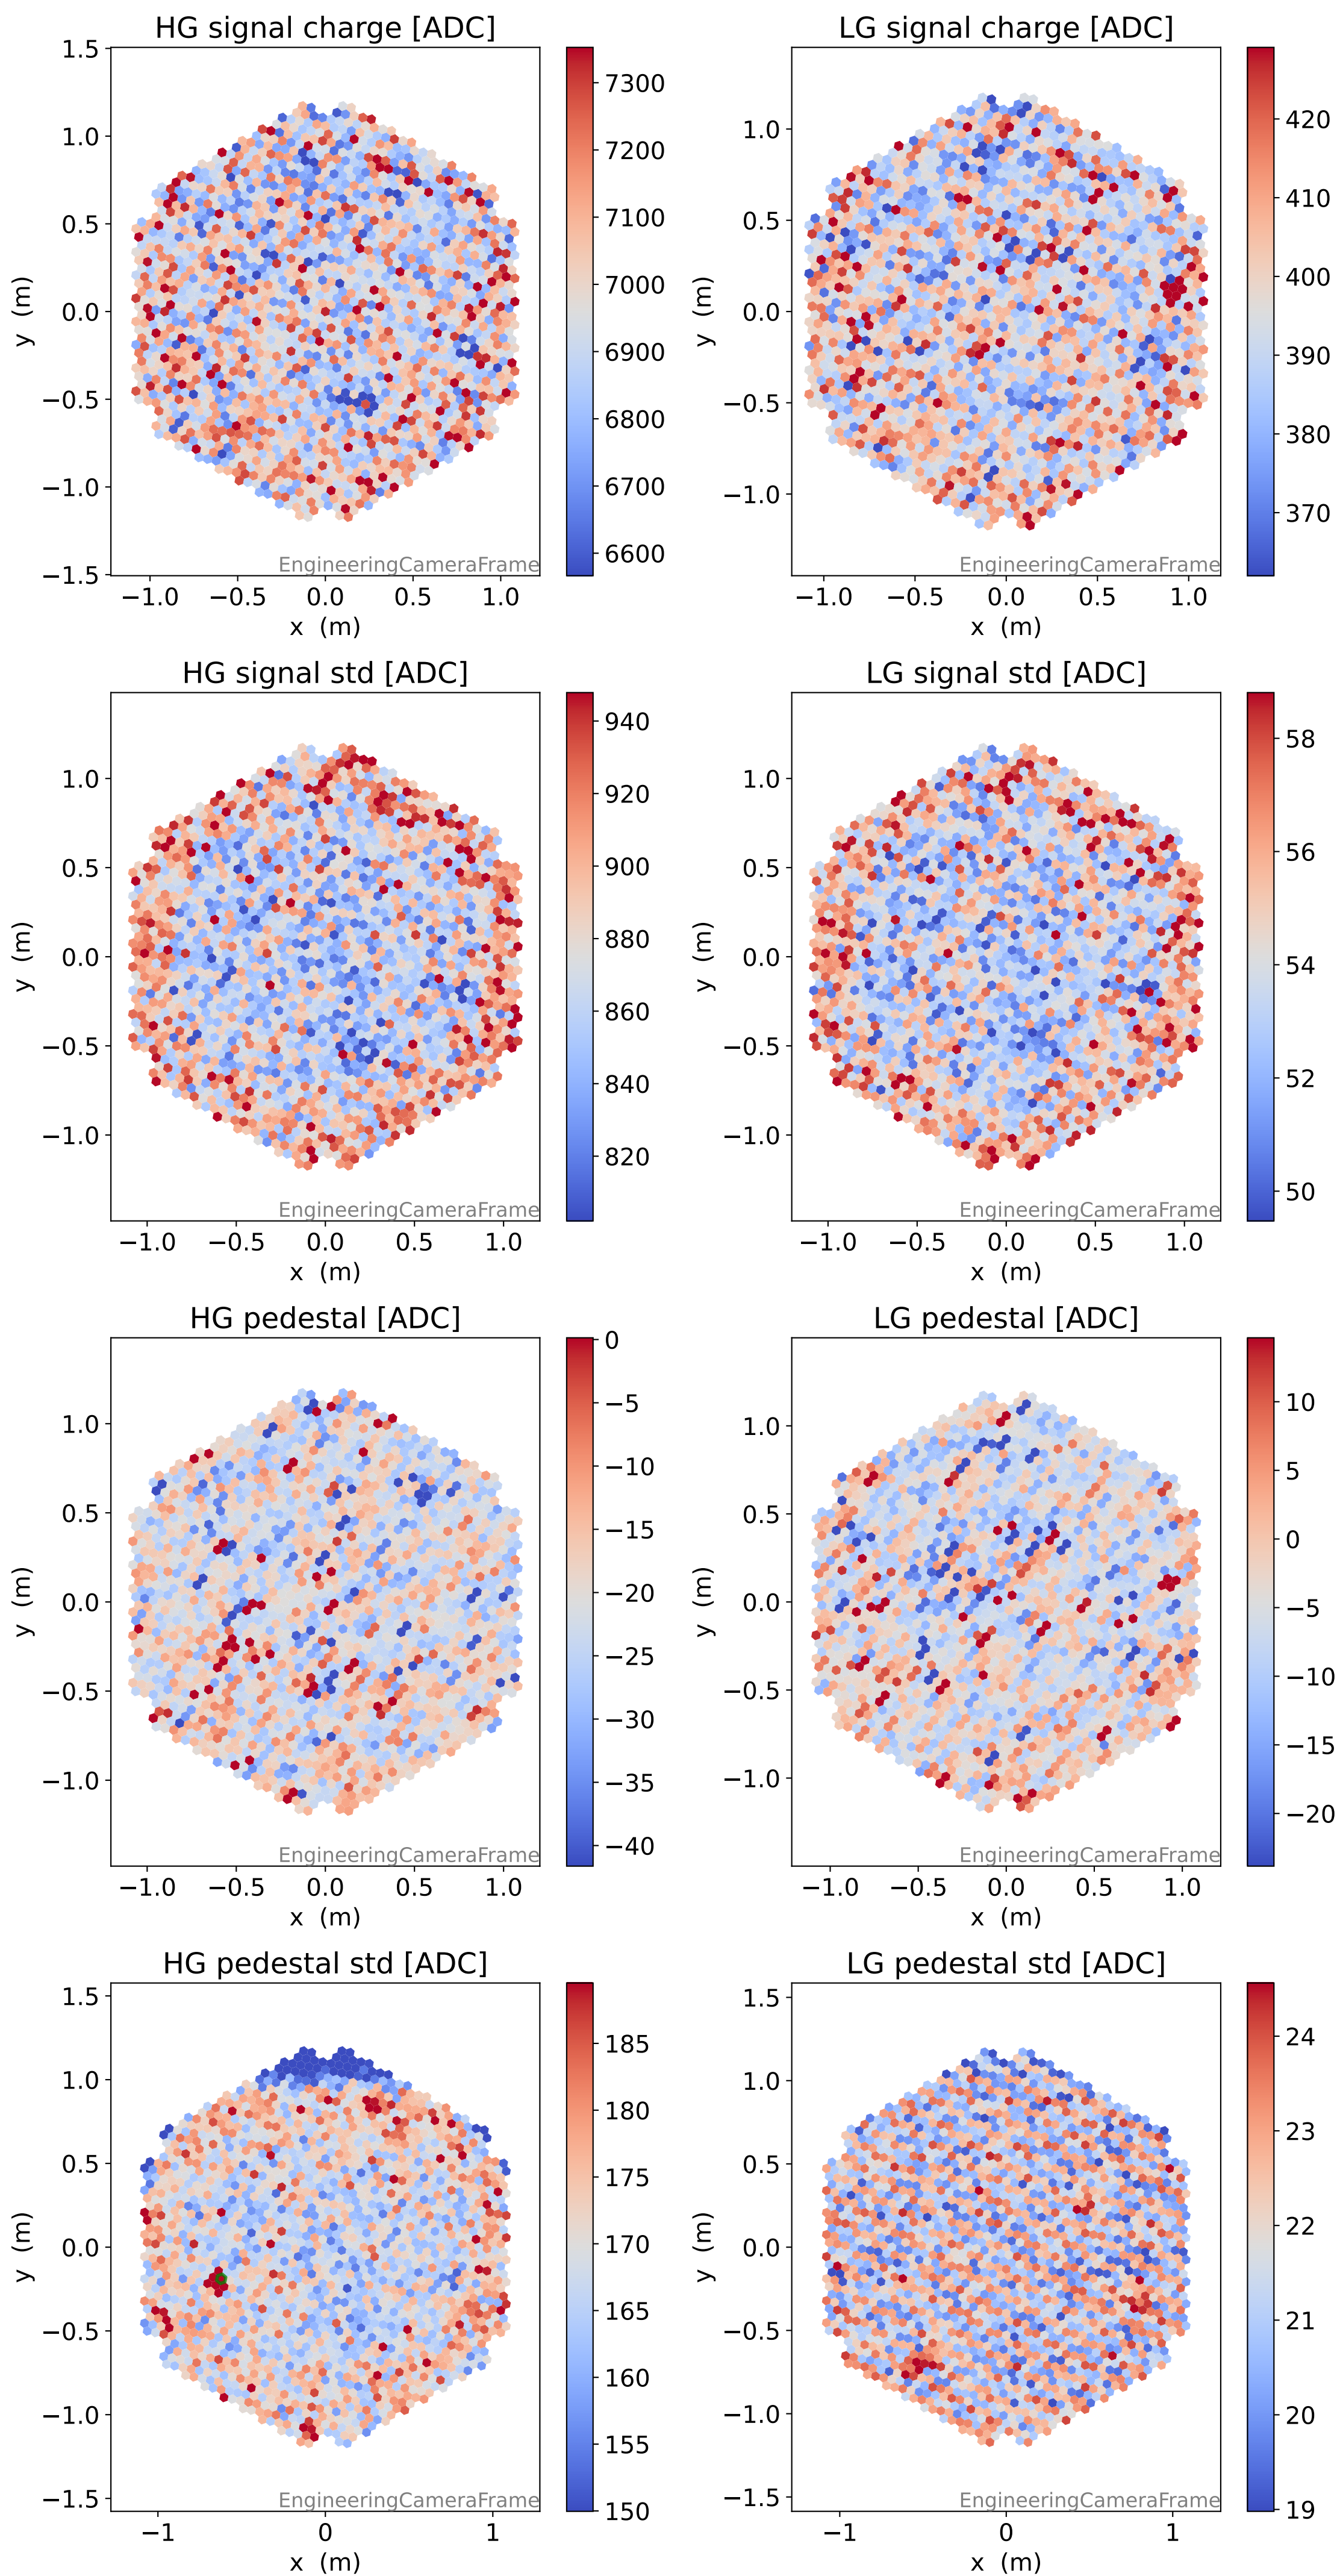

Run 1968

Run 1968

Run 1968 channel: HG

FF sample of 10000 events

pedestal sample of 10000 events

Run 1968 channel: LG

FF sample of 10000 events

pedestal sample of 10000 events