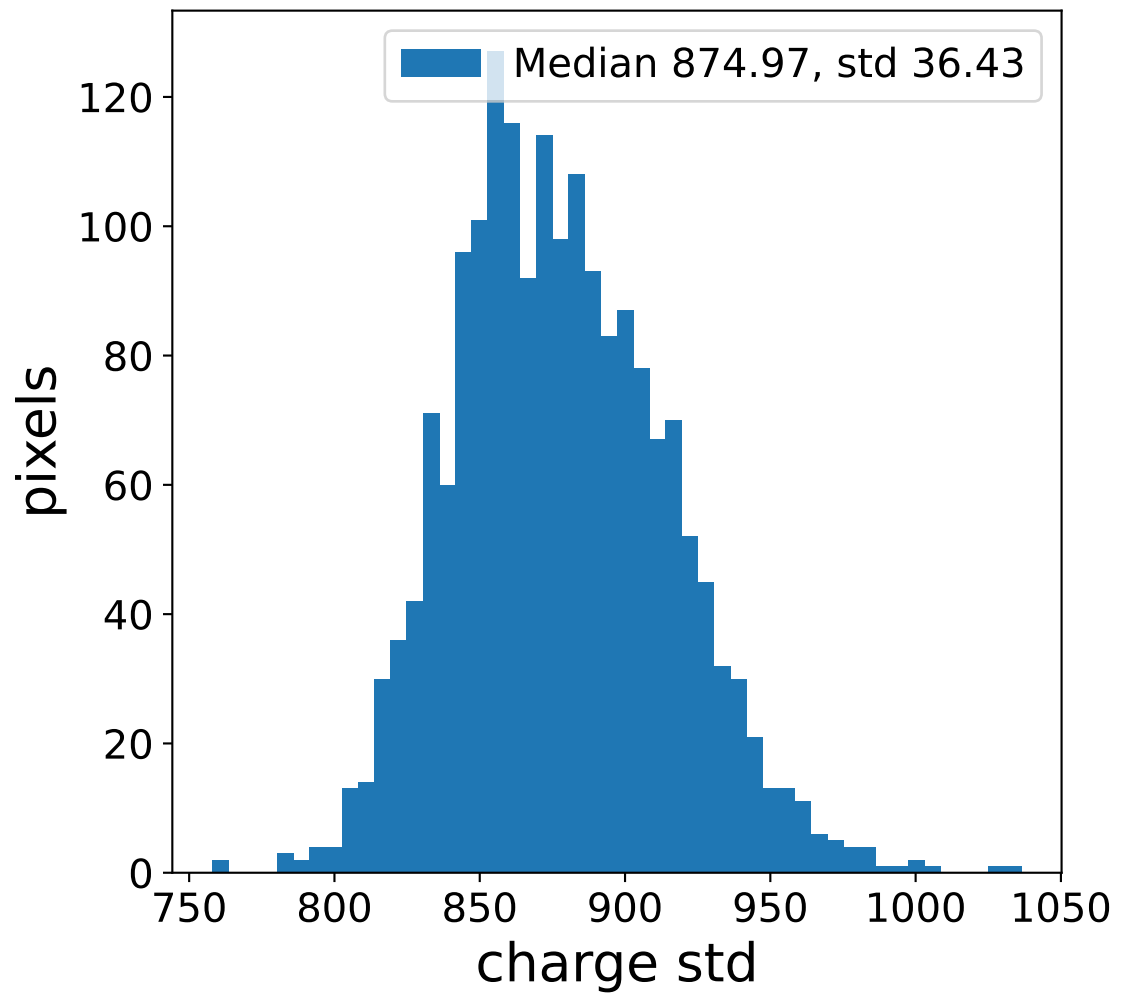

Run 1968

Run 1968

Run 1968 channel: HG

FF sample of 10000 events

pedestal sample of 10000 events

Run 1968 channel: LG

FF sample of 10000 events

pedestal sample of 10000 events