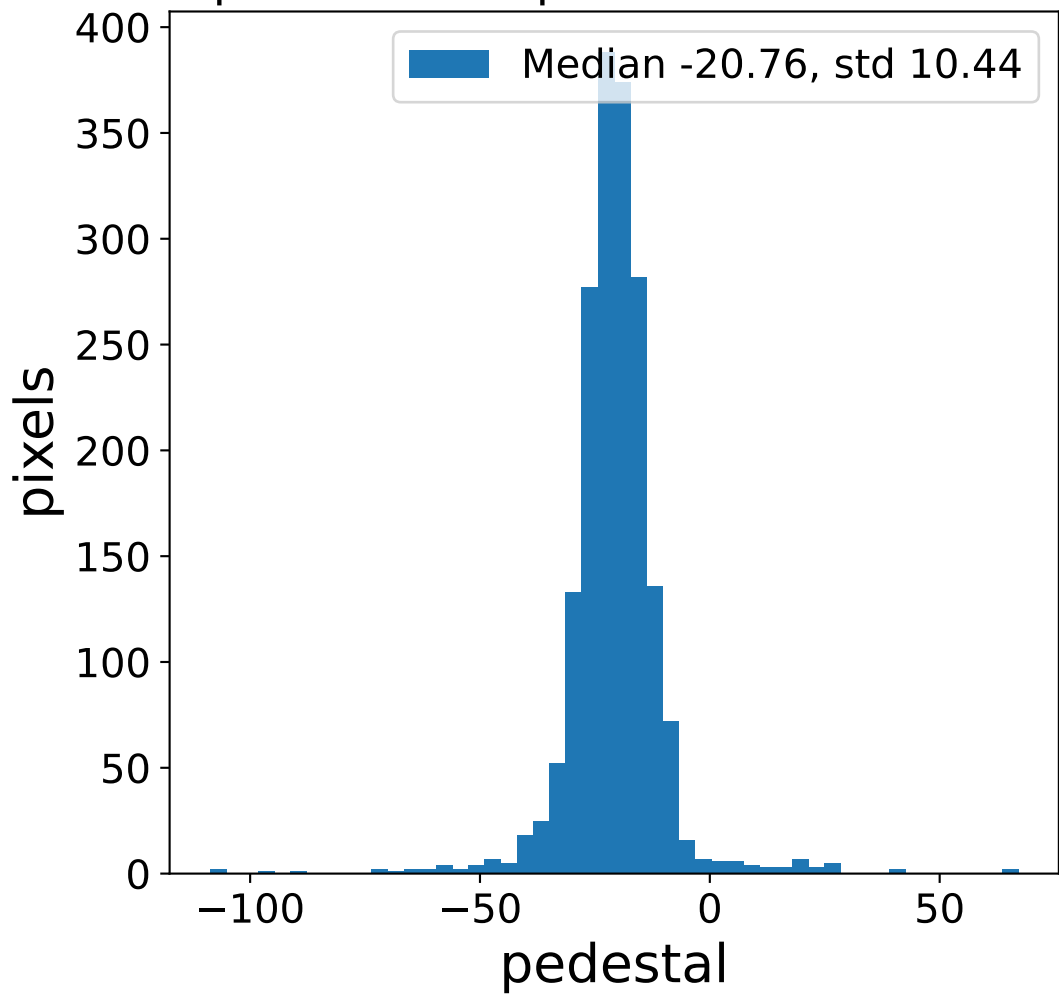

Run 1968

Run 1968

Run 1968 channel: HG

FF sample of 10000 events

pedestal sample of 10000 events

Run 1968 channel: LG

FF sample of 10000 events

pedestal sample of 10000 events