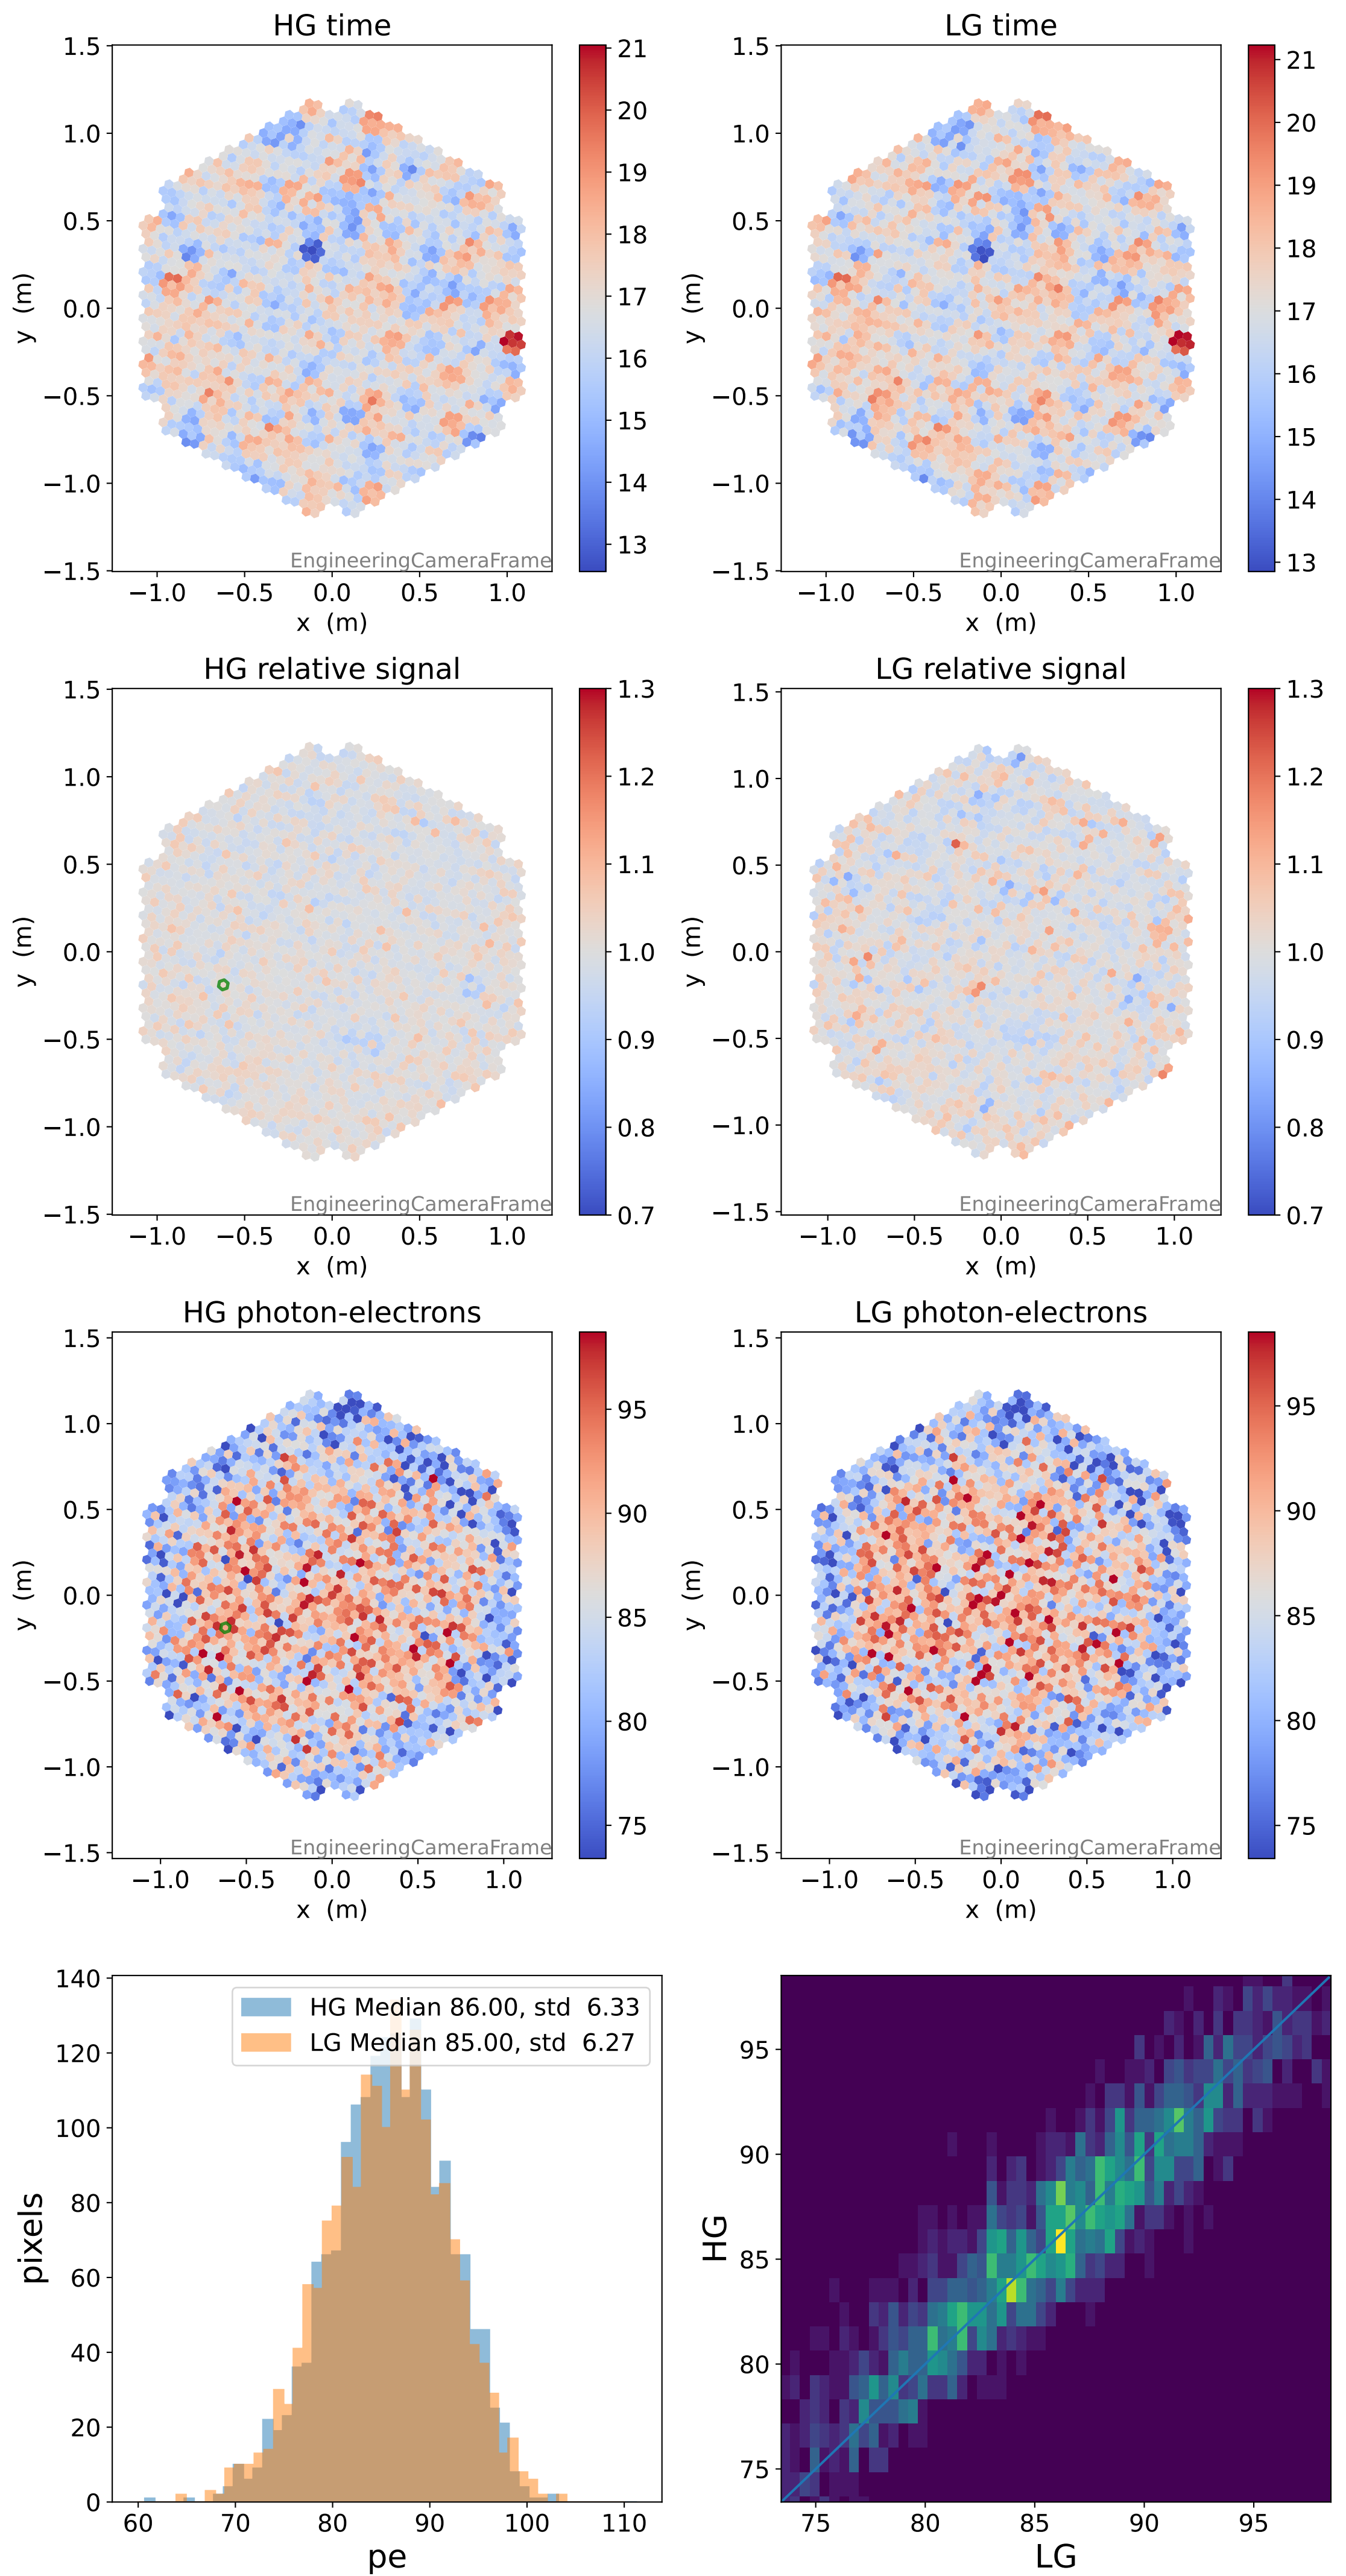

Run 1968

Run 1968

Run 1968 channel: HG

FF sample of 10000 events

pedestal sample of 10000 events

Run 1968 channel: LG

FF sample of 10000 events

pedestal sample of 10000 events