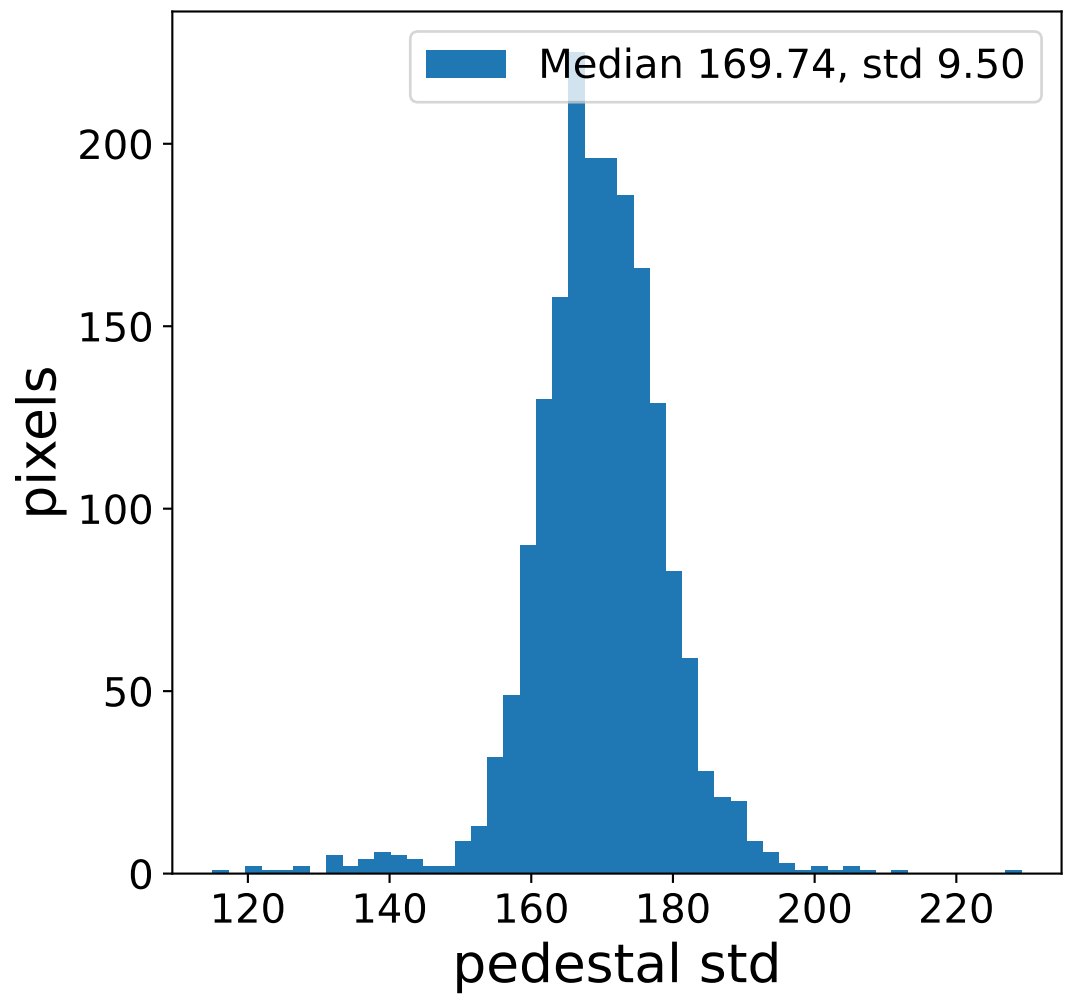

Run 1968

Run 1968

Run 1968 channel: HG

FF sample of 10000 events

pedestal sample of 10000 events

Run 1968 channel: LG

FF sample of 10000 events

pedestal sample of 10000 events