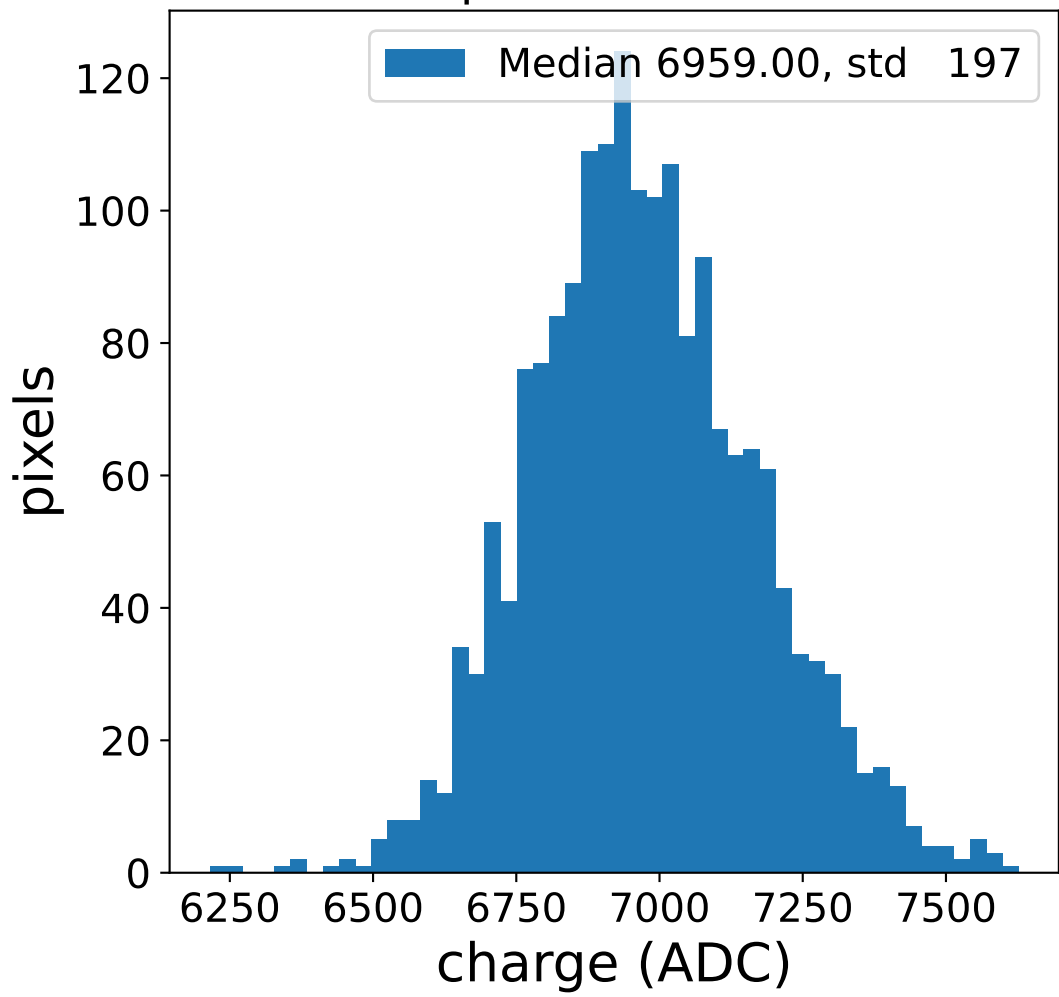

Run 1968

Run 1968

Run 1968 channel: HG

FF sample of 10000 events

pedestal sample of 10000 events

Run 1968 channel: LG

FF sample of 10000 events

pedestal sample of 10000 events