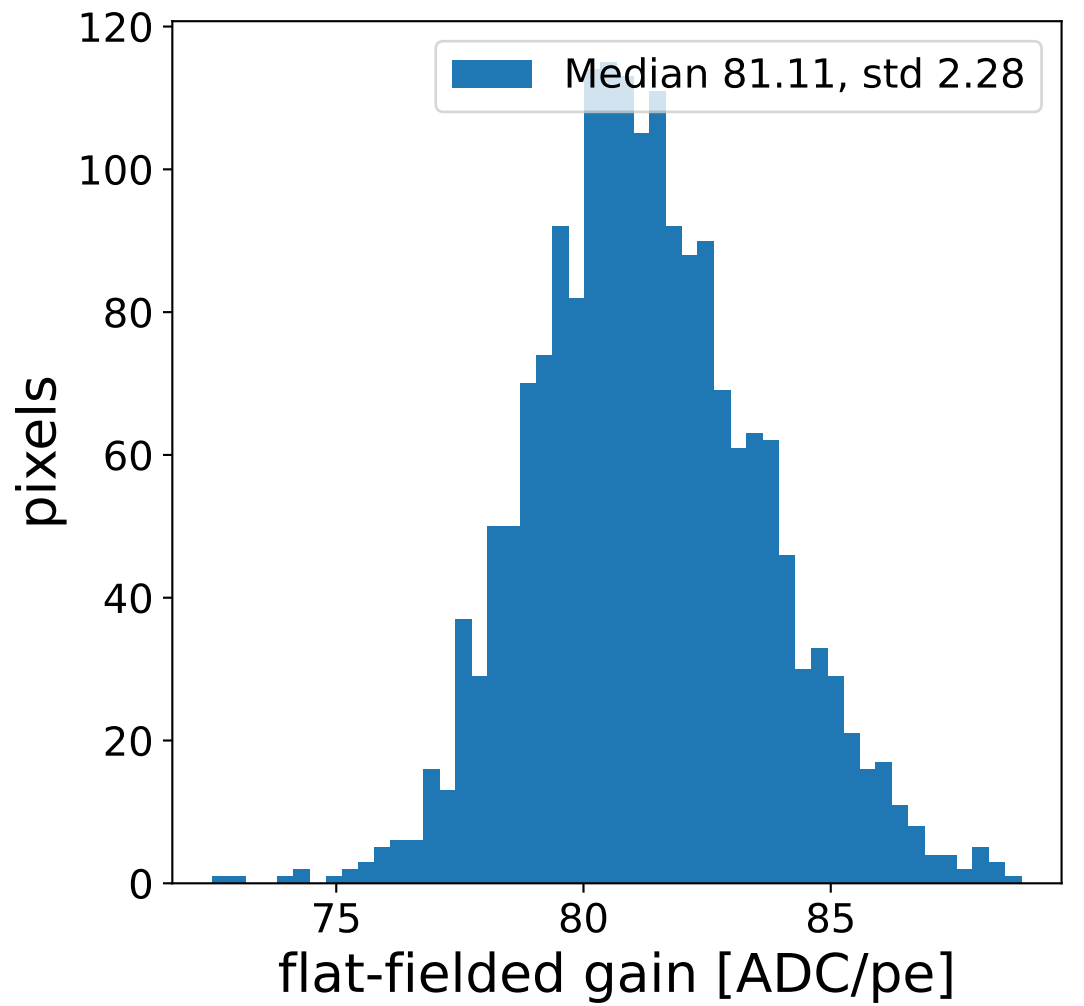

Run 1968

Run 1968

Run 1968 channel: HG

FF sample of 10000 events

pedestal sample of 10000 events

Run 1968 channel: LG

FF sample of 10000 events

pedestal sample of 10000 events