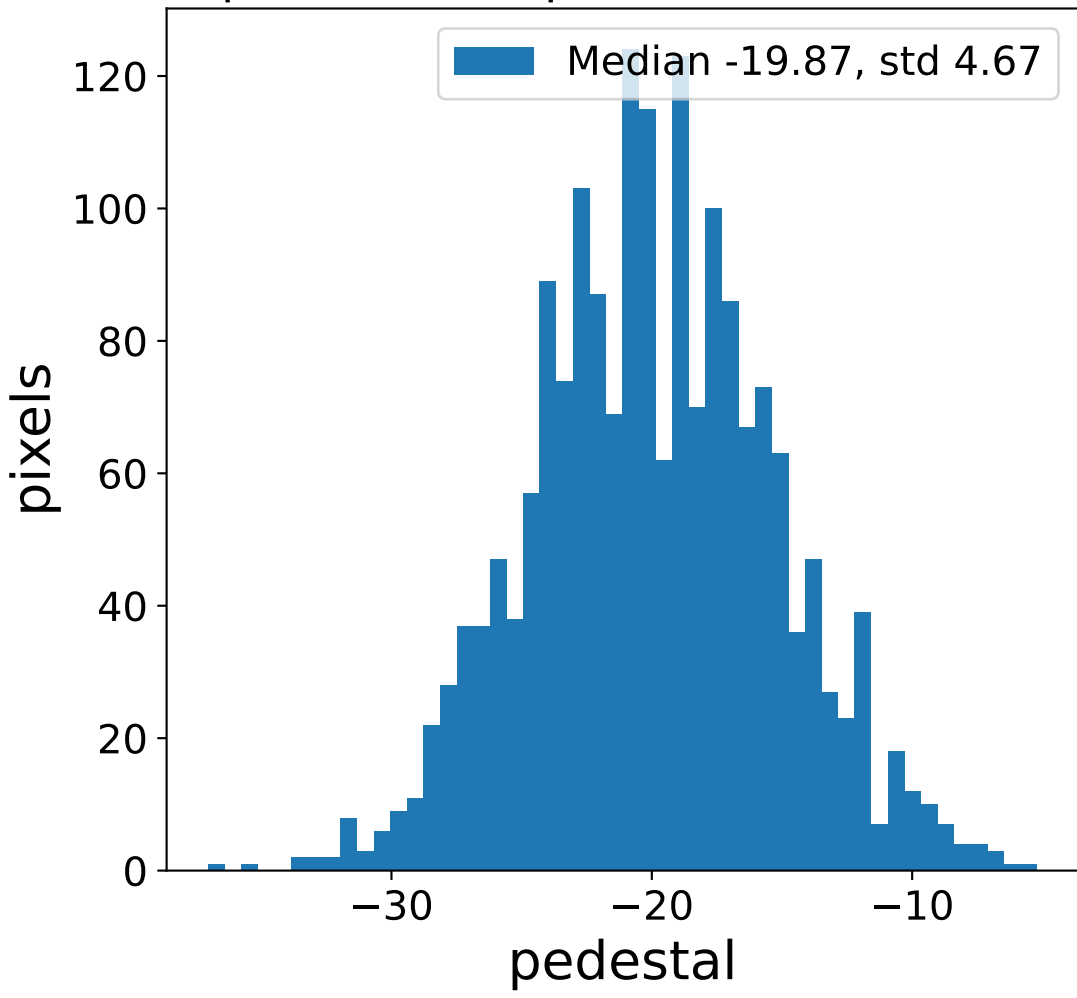

Run 1995

Run 1995

Run 1995 channel: HG

FF sample of 10000 events

pedestal sample of 10000 events

Run 1995 channel: LG

FF sample of 10000 events

pedestal sample of 10000 events