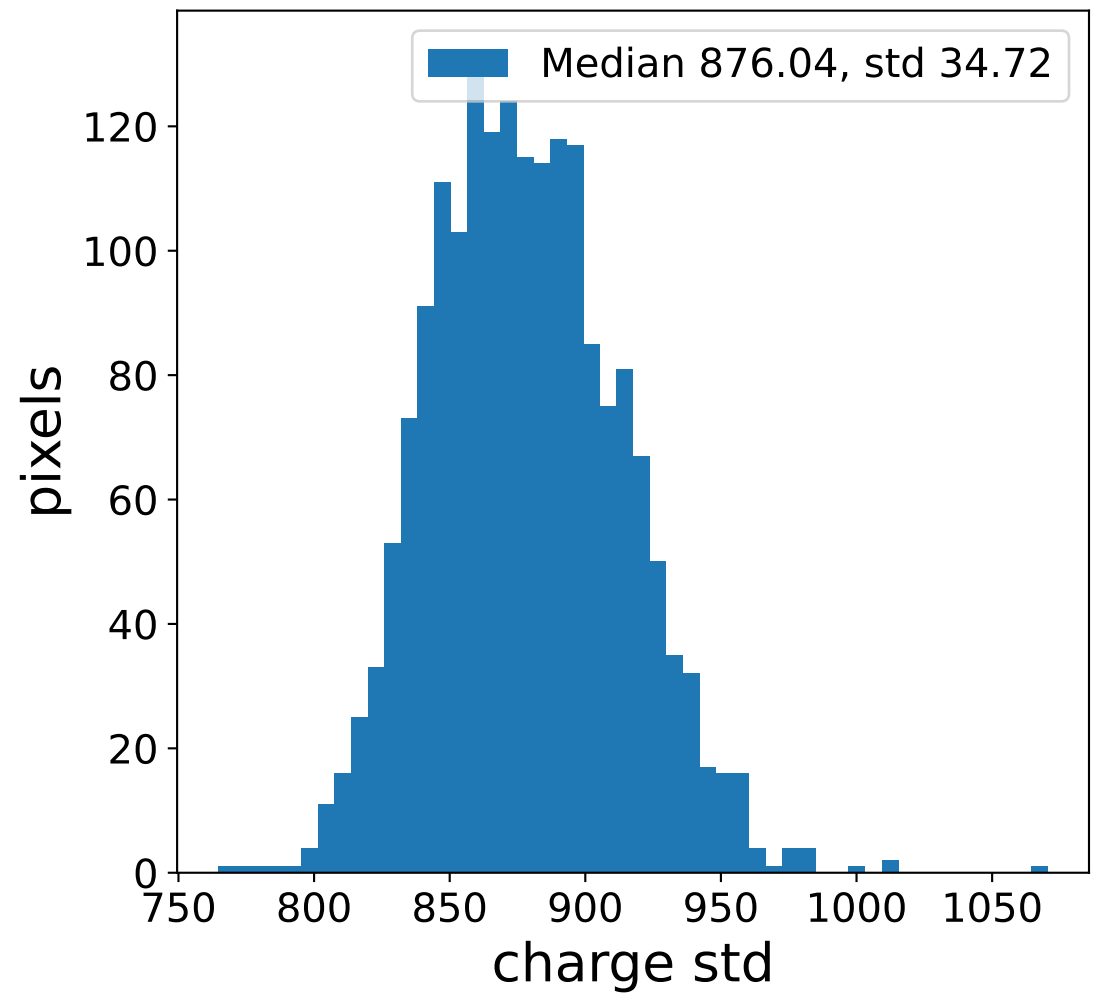

Run 1995

Run 1995

Run 1995 channel: HG

FF sample of 10000 events

pedestal sample of 10000 events

Run 1995 channel: LG

FF sample of 10000 events

pedestal sample of 10000 events