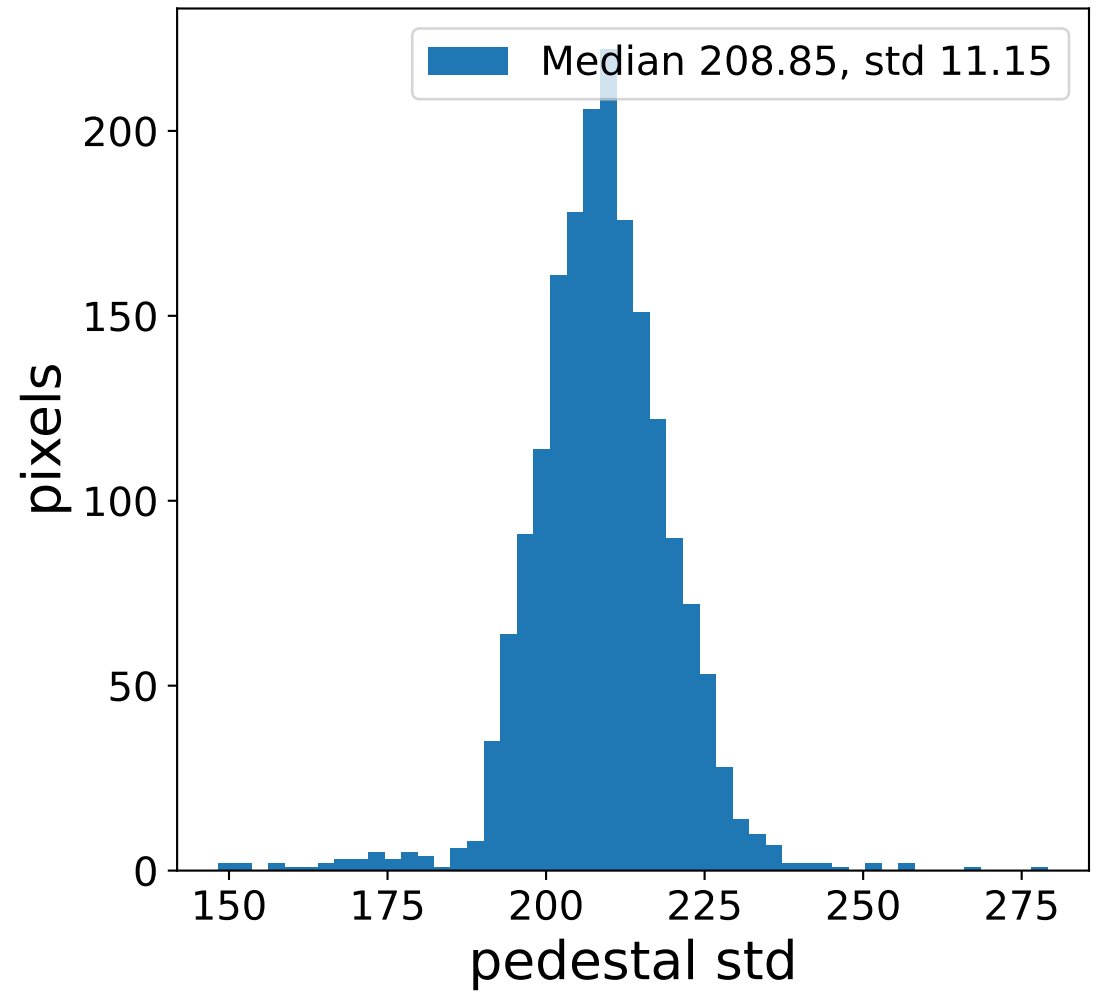

Run 1995

Run 1995

Run 1995 channel: HG

FF sample of 10000 events

pedestal sample of 10000 events

Run 1995 channel: LG

FF sample of 10000 events

pedestal sample of 10000 events