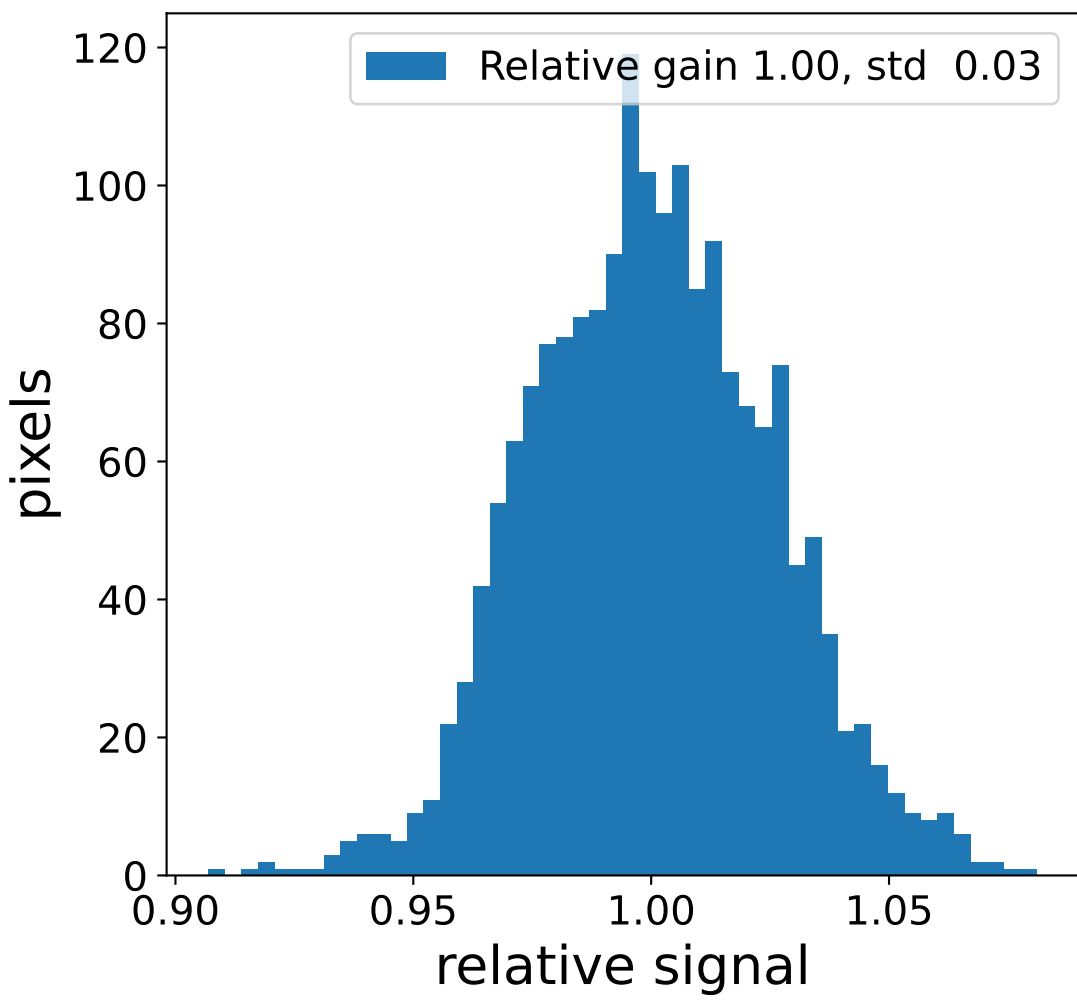

Run 1995

Run 1995

Run 1995 channel: HG

FF sample of 10000 events

pedestal sample of 10000 events

Run 1995 channel: LG

FF sample of 10000 events

pedestal sample of 10000 events