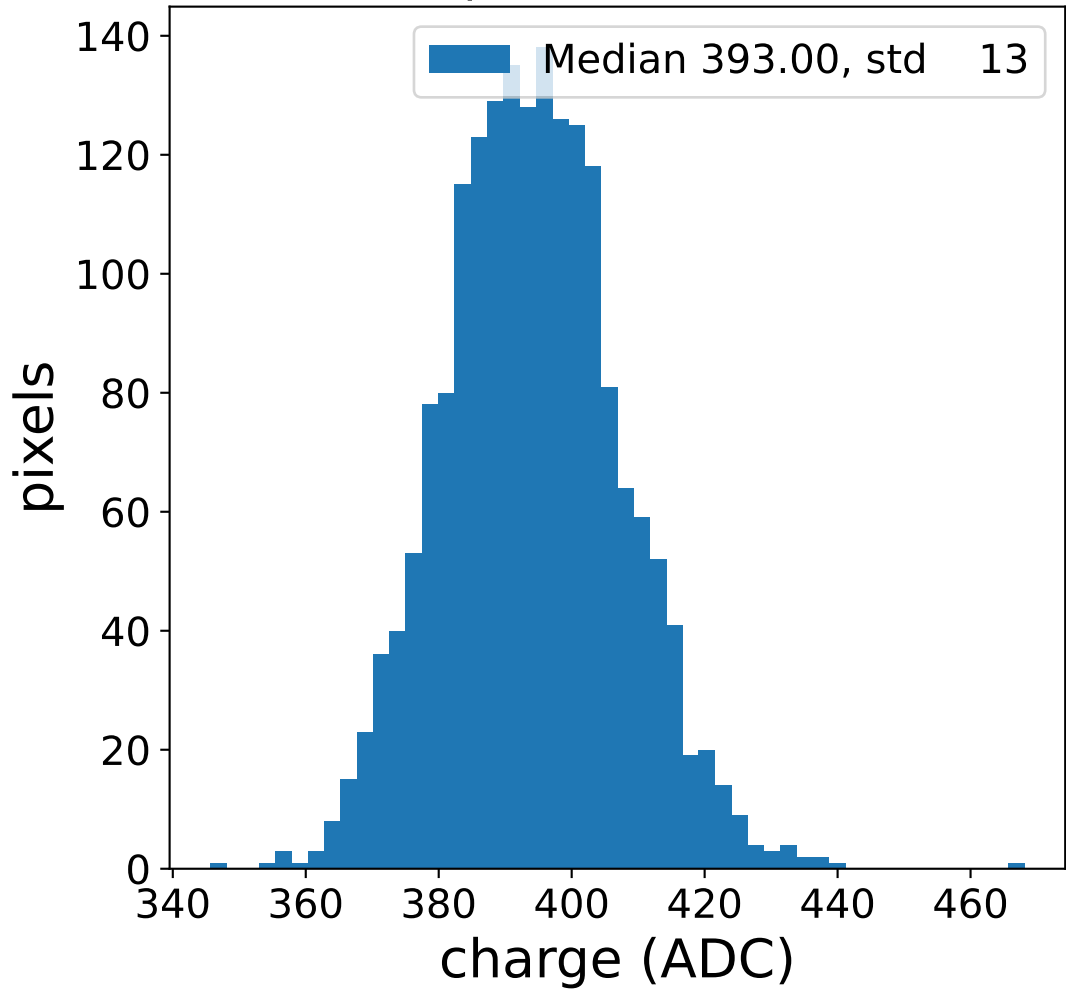

Run 1995

Run 1995

Run 1995 channel: HG

FF sample of 10000 events

pedestal sample of 10000 events

Run 1995 channel: LG

FF sample of 10000 events

pedestal sample of 10000 events