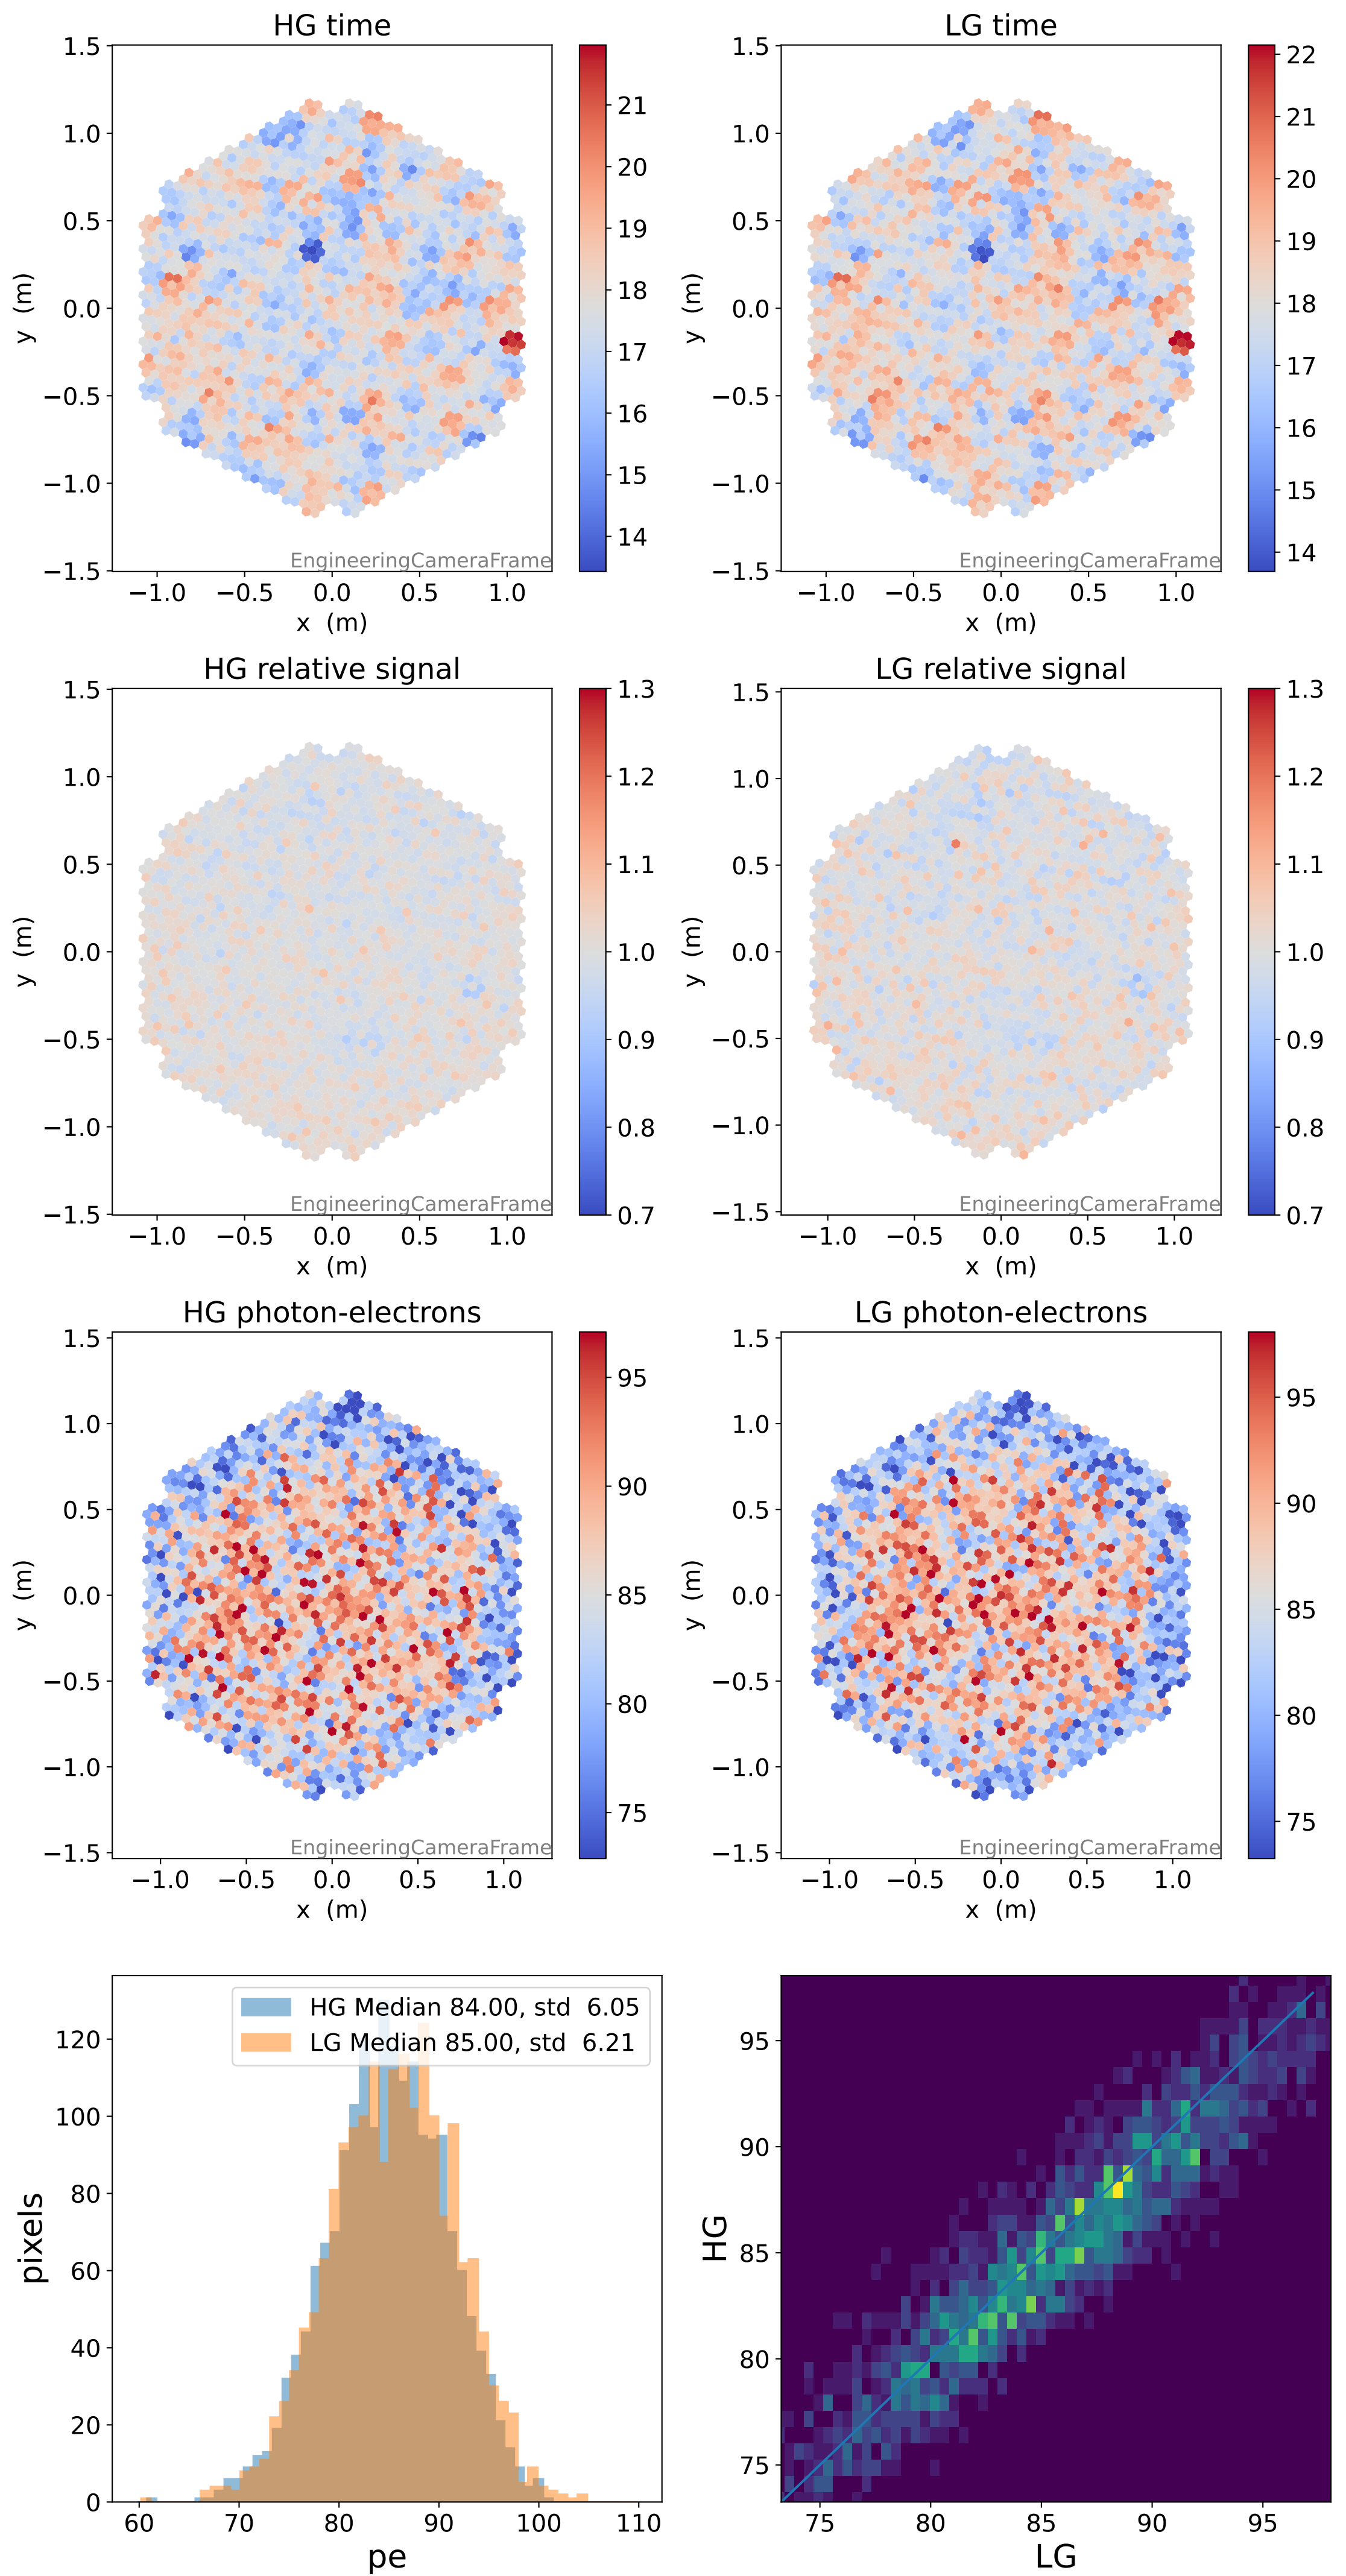

Run 1995

Run 1995

Run 1995 channel: HG

FF sample of 10000 events

pedestal sample of 10000 events

Run 1995 channel: LG

FF sample of 10000 events

pedestal sample of 10000 events