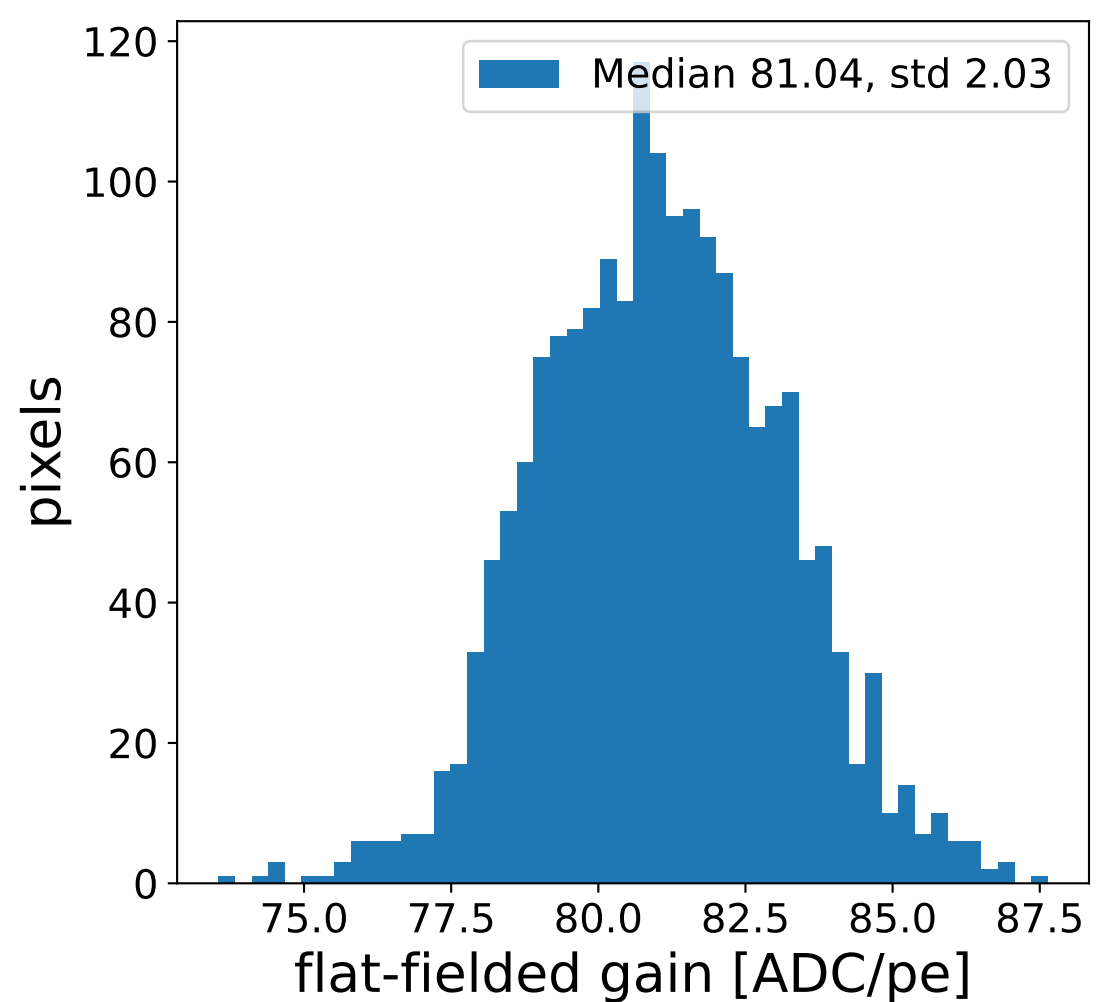

Run 1995

Run 1995

Run 1995 channel: HG

FF sample of 10000 events

pedestal sample of 10000 events

Run 1995 channel: LG

FF sample of 10000 events

pedestal sample of 10000 events