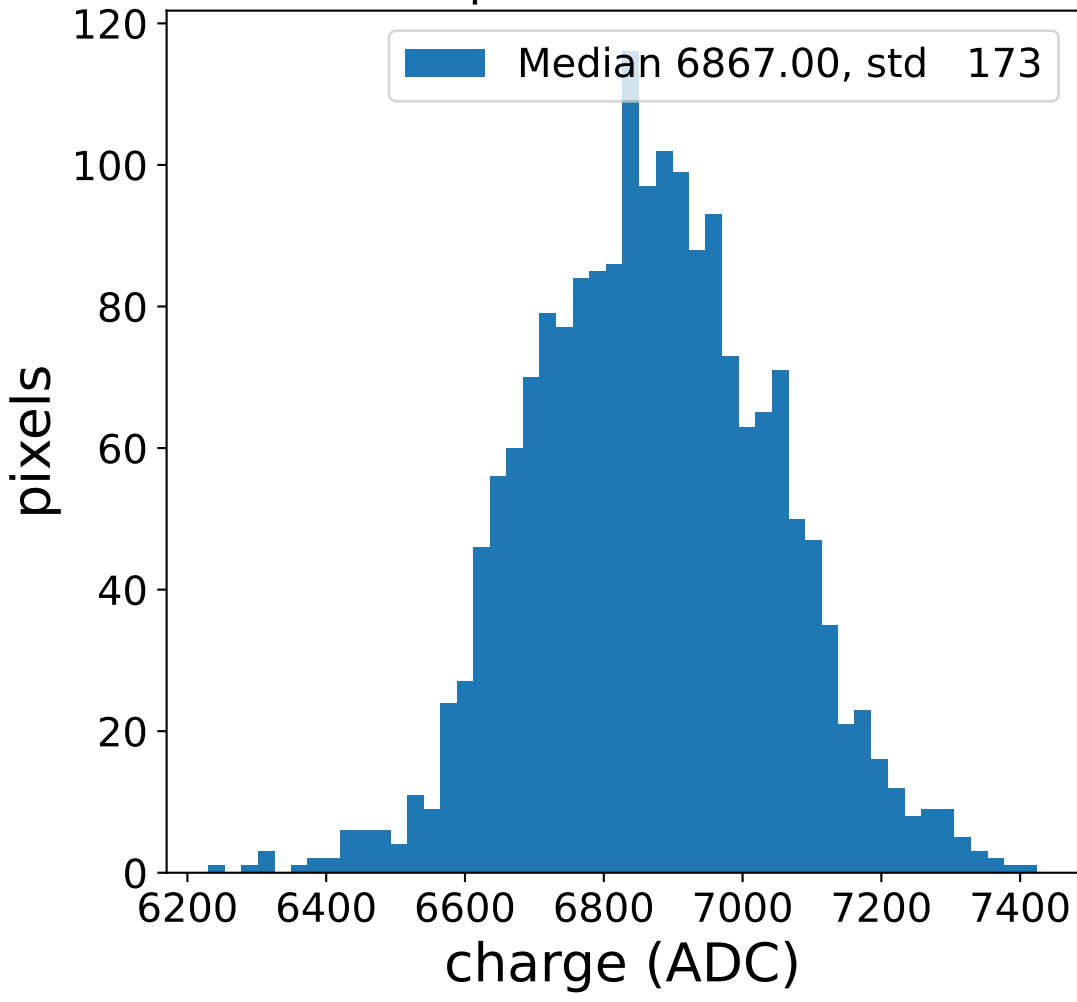

Run 1995

Run 1995

Run 1995 channel: HG

FF sample of 10000 events

pedestal sample of 10000 events

Run 1995 channel: LG

FF sample of 10000 events

pedestal sample of 10000 events