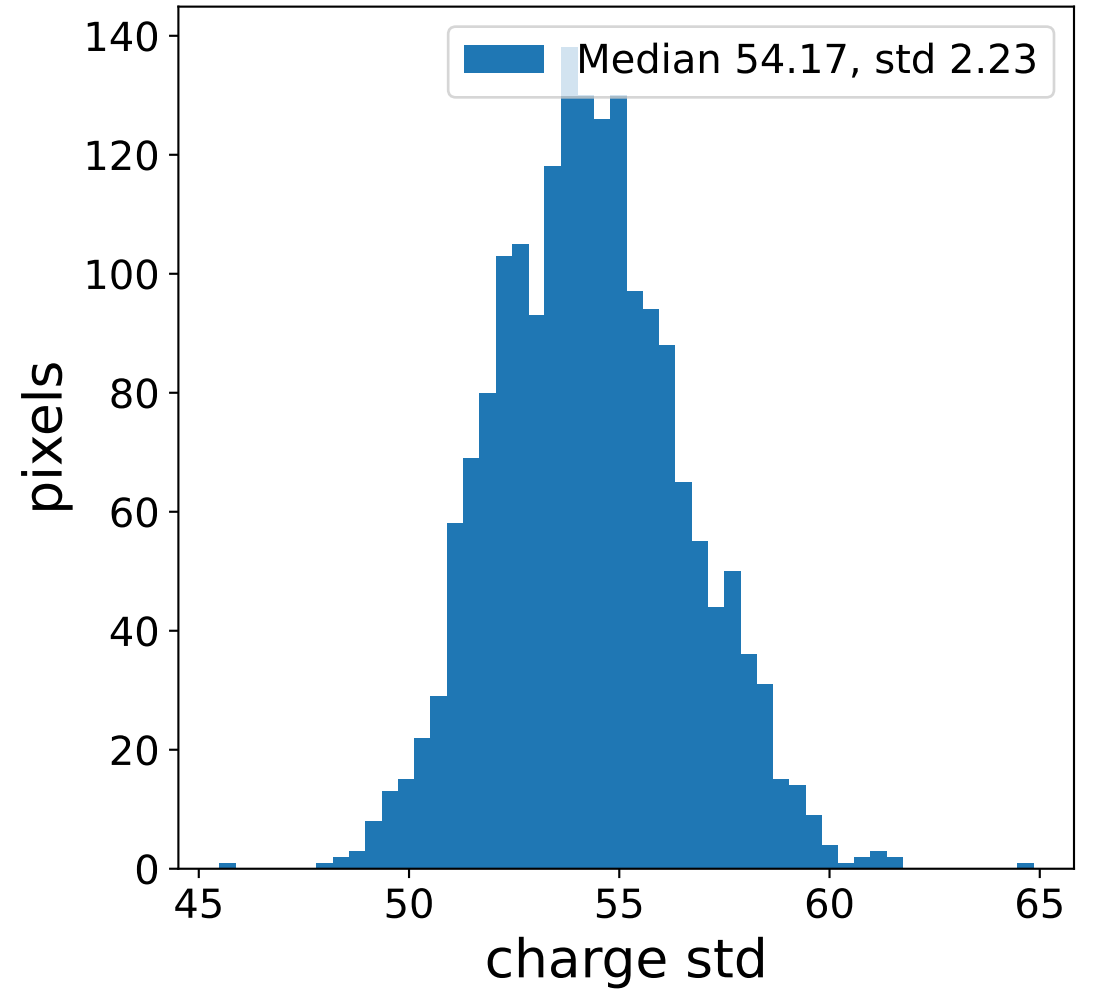

Run 1995

Run 1995

Run 1995 channel: HG

FF sample of 10000 events

pedestal sample of 10000 events

Run 1995 channel: LG

FF sample of 10000 events

pedestal sample of 10000 events