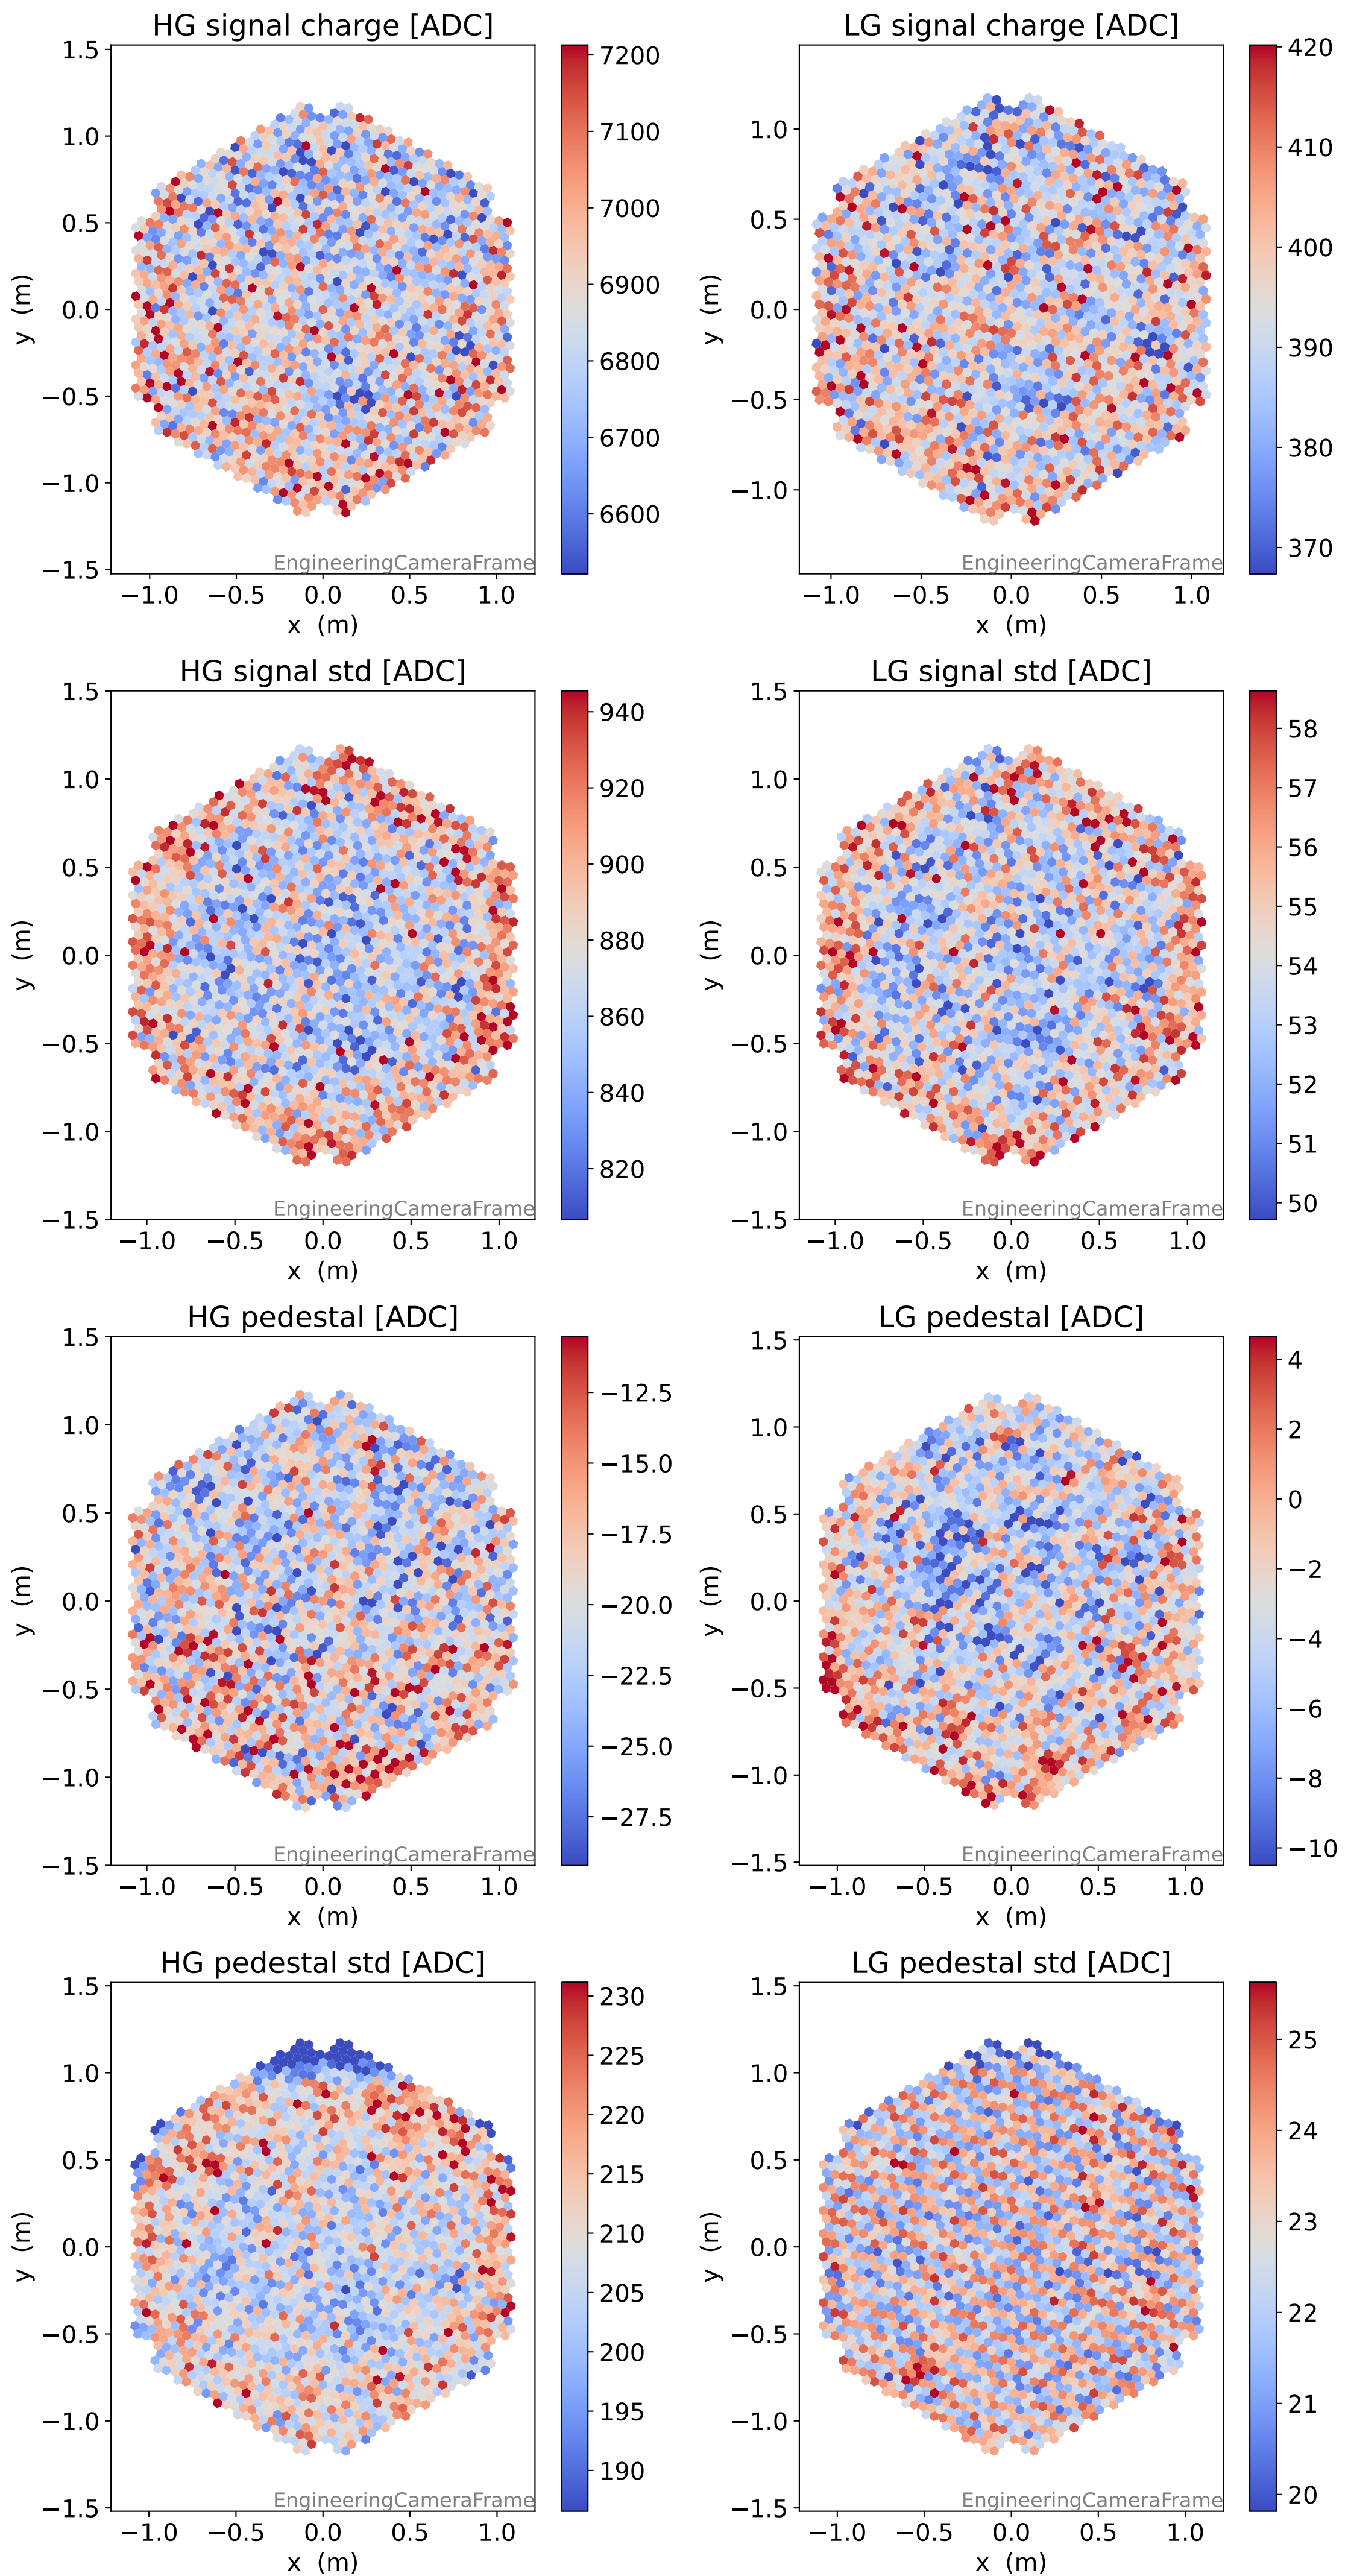

Run 1995

Run 1995

Run 1995 channel: HG

FF sample of 10000 events

pedestal sample of 10000 events

Run 1995 channel: LG

FF sample of 10000 events

pedestal sample of 10000 events