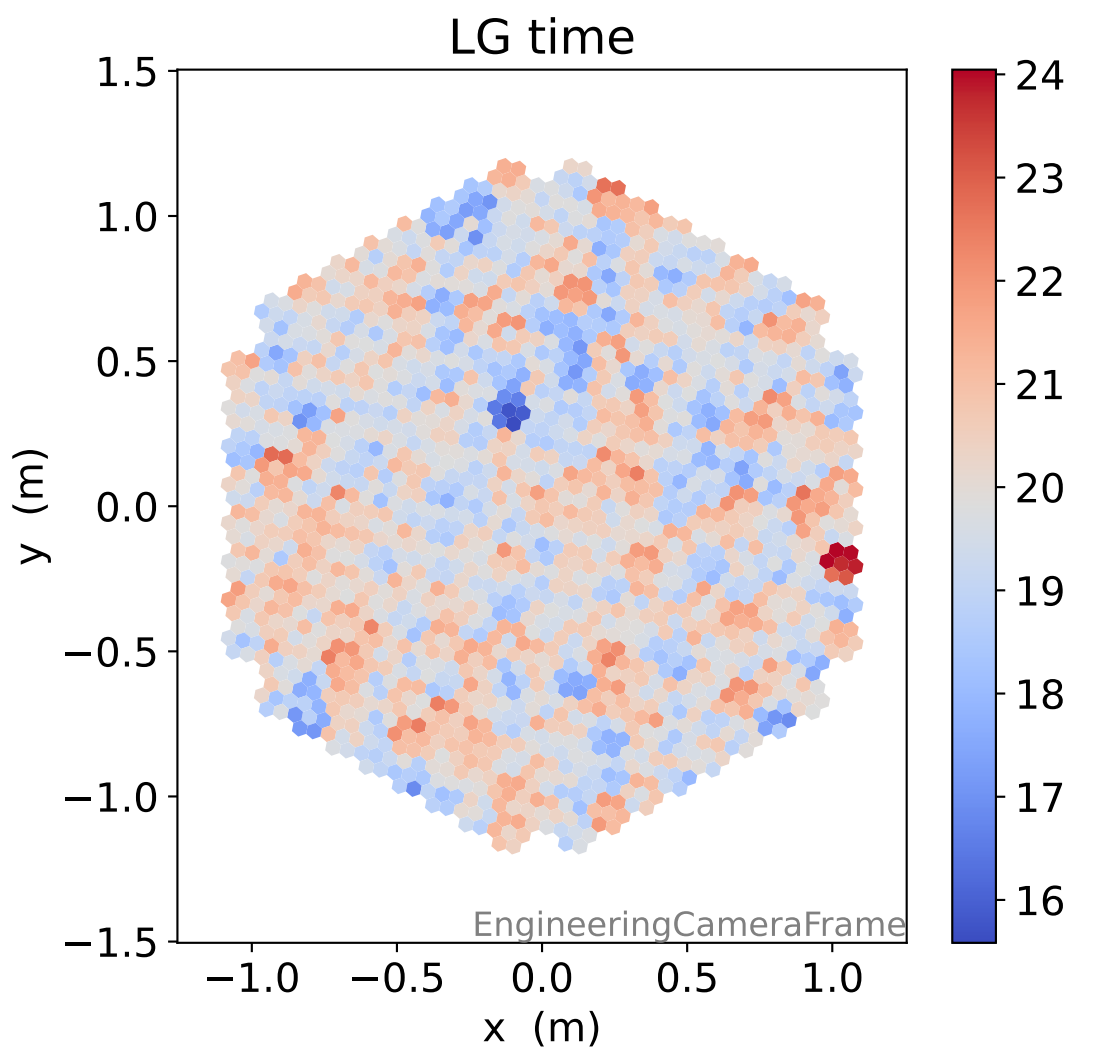

Run 2184

Run 2184

Run 2184 channel: HG

FF sample of 10000 events

pedestal sample of 10000 events

Run 2184 channel: LG

FF sample of 10000 events

pedestal sample of 10000 events