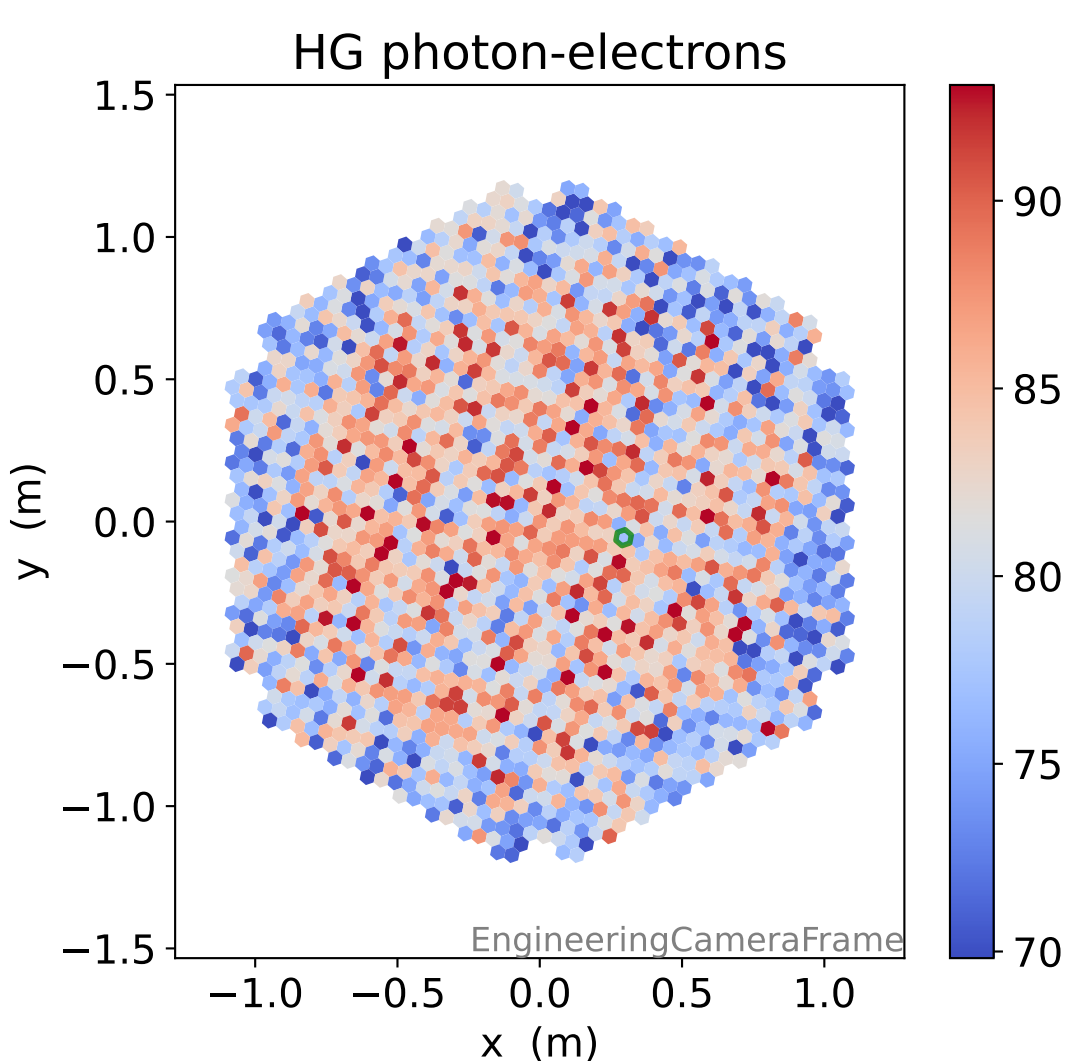

Run 2184

Run 2184

Run 2184 channel: HG

FF sample of 10000 events

pedestal sample of 10000 events

Run 2184 channel: LG

FF sample of 10000 events

pedestal sample of 10000 events