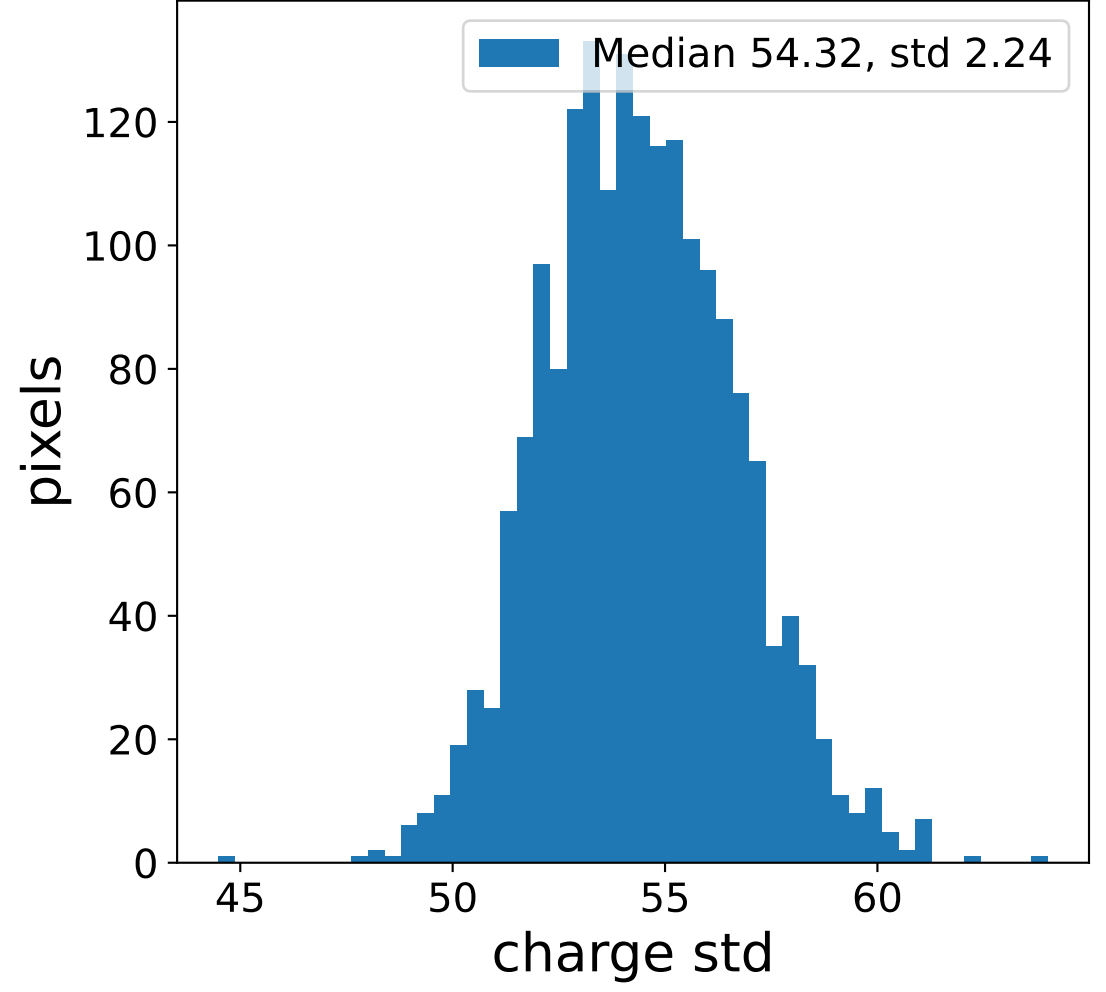

Run 2184

Run 2184

Run 2184 channel: HG

FF sample of 10000 events

pedestal sample of 10000 events

Run 2184 channel: LG

FF sample of 10000 events

pedestal sample of 10000 events