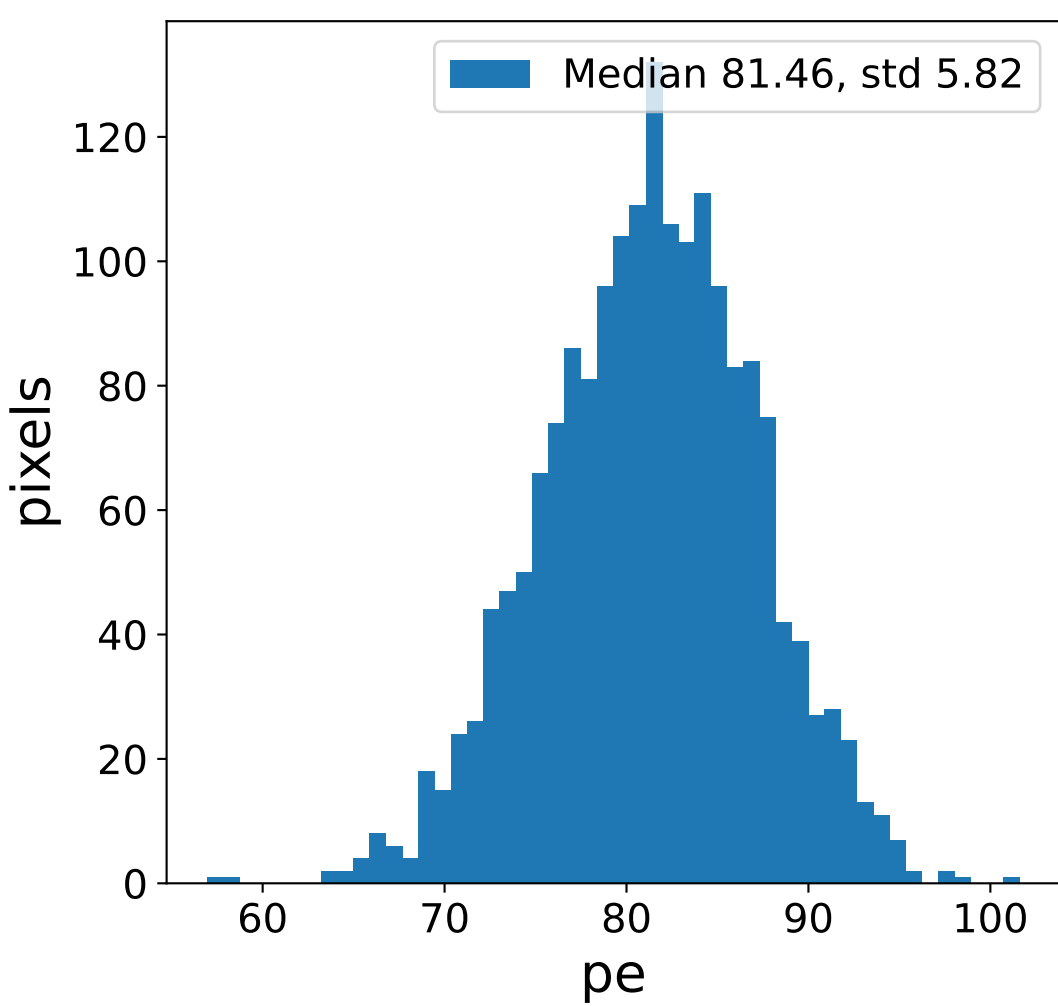

Run 2184

Run 2184

Run 2184 channel: HG

FF sample of 10000 events

pedestal sample of 10000 events

Run 2184 channel: LG

FF sample of 10000 events

pedestal sample of 10000 events