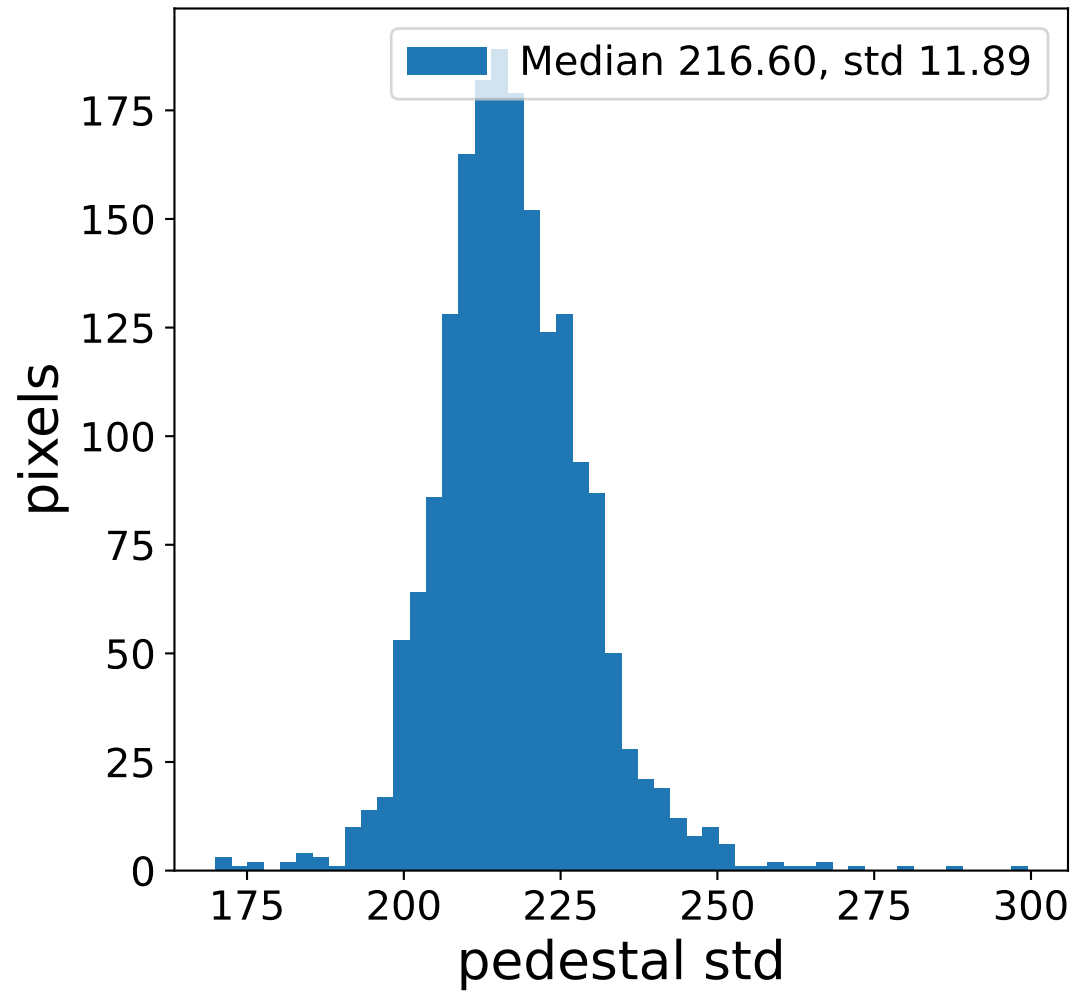

Run 2184

Run 2184

Run 2184 channel: HG

FF sample of 10000 events

pedestal sample of 10000 events

Run 2184 channel: LG

FF sample of 10000 events

pedestal sample of 10000 events