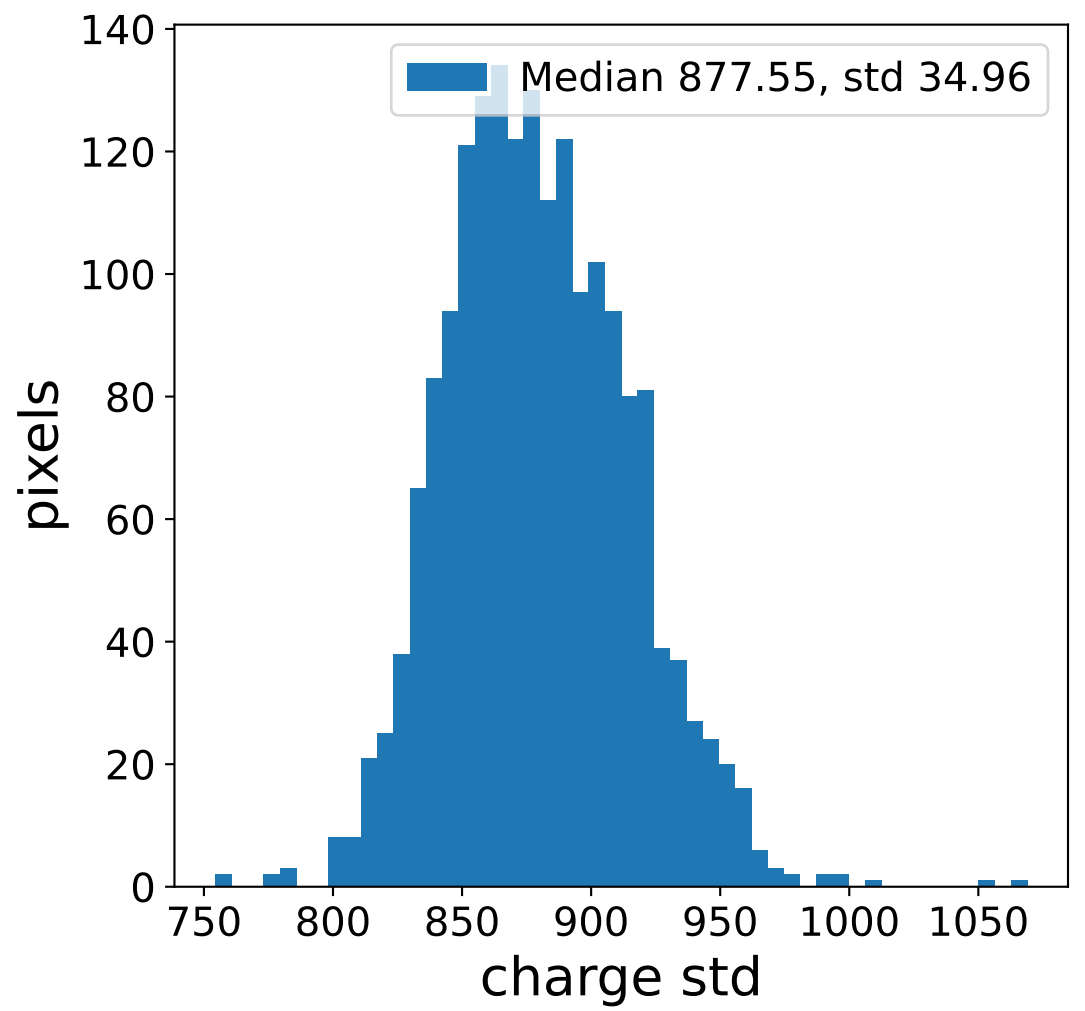

Run 2184

Run 2184

Run 2184 channel: HG

FF sample of 10000 events

pedestal sample of 10000 events

Run 2184 channel: LG

FF sample of 10000 events

pedestal sample of 10000 events