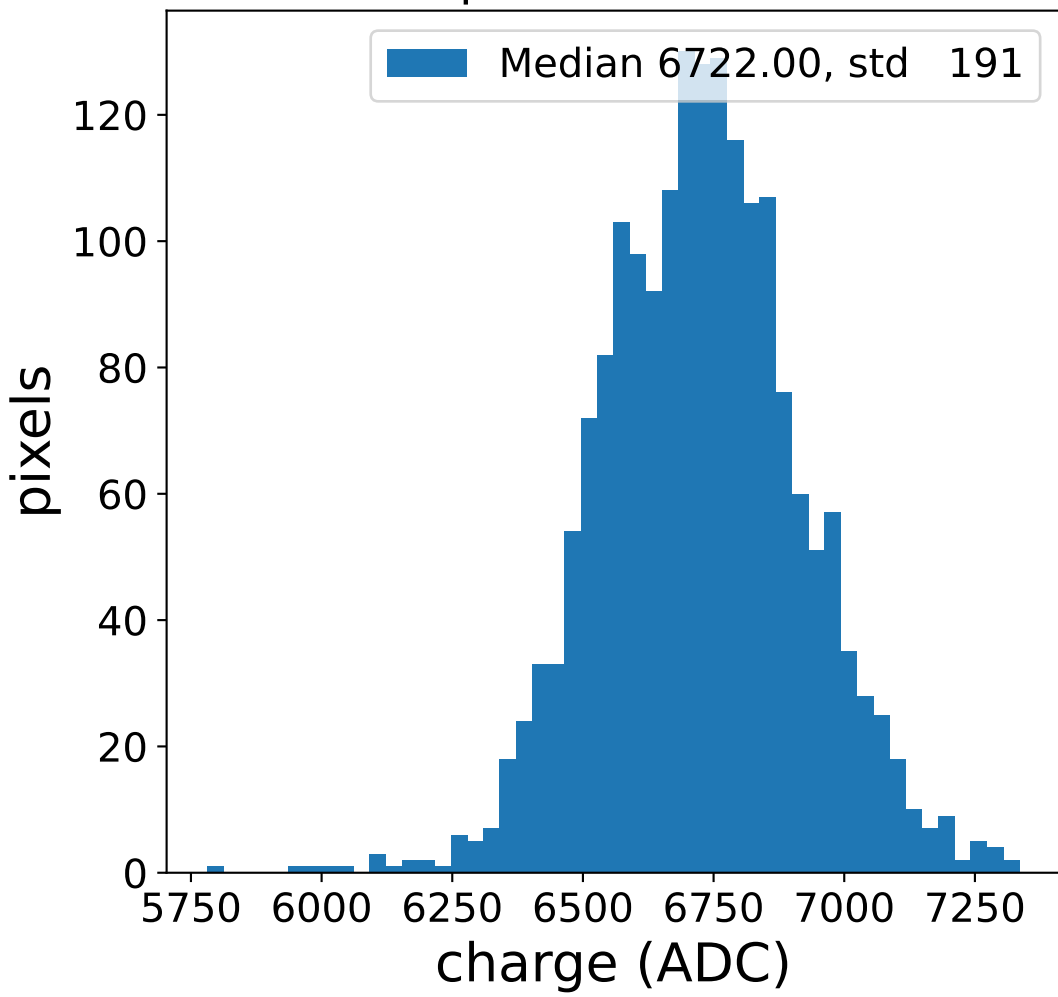

Run 2184

Run 2184

Run 2184 channel: HG

FF sample of 10000 events

pedestal sample of 10000 events

Run 2184 channel: LG

FF sample of 10000 events

pedestal sample of 10000 events