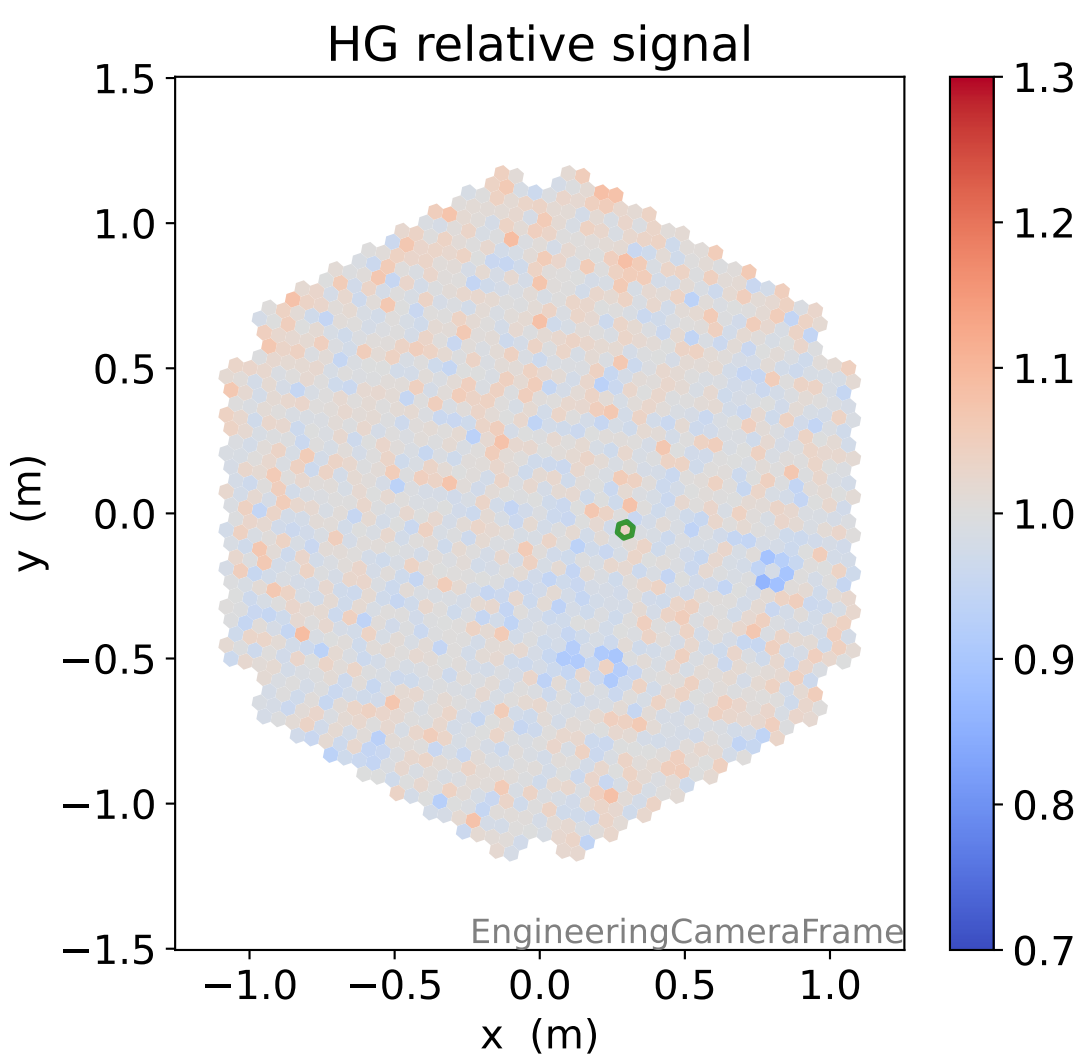

Run 2184

Run 2184

Run 2184 channel: HG

FF sample of 10000 events

pedestal sample of 10000 events

Run 2184 channel: LG

FF sample of 10000 events

pedestal sample of 10000 events