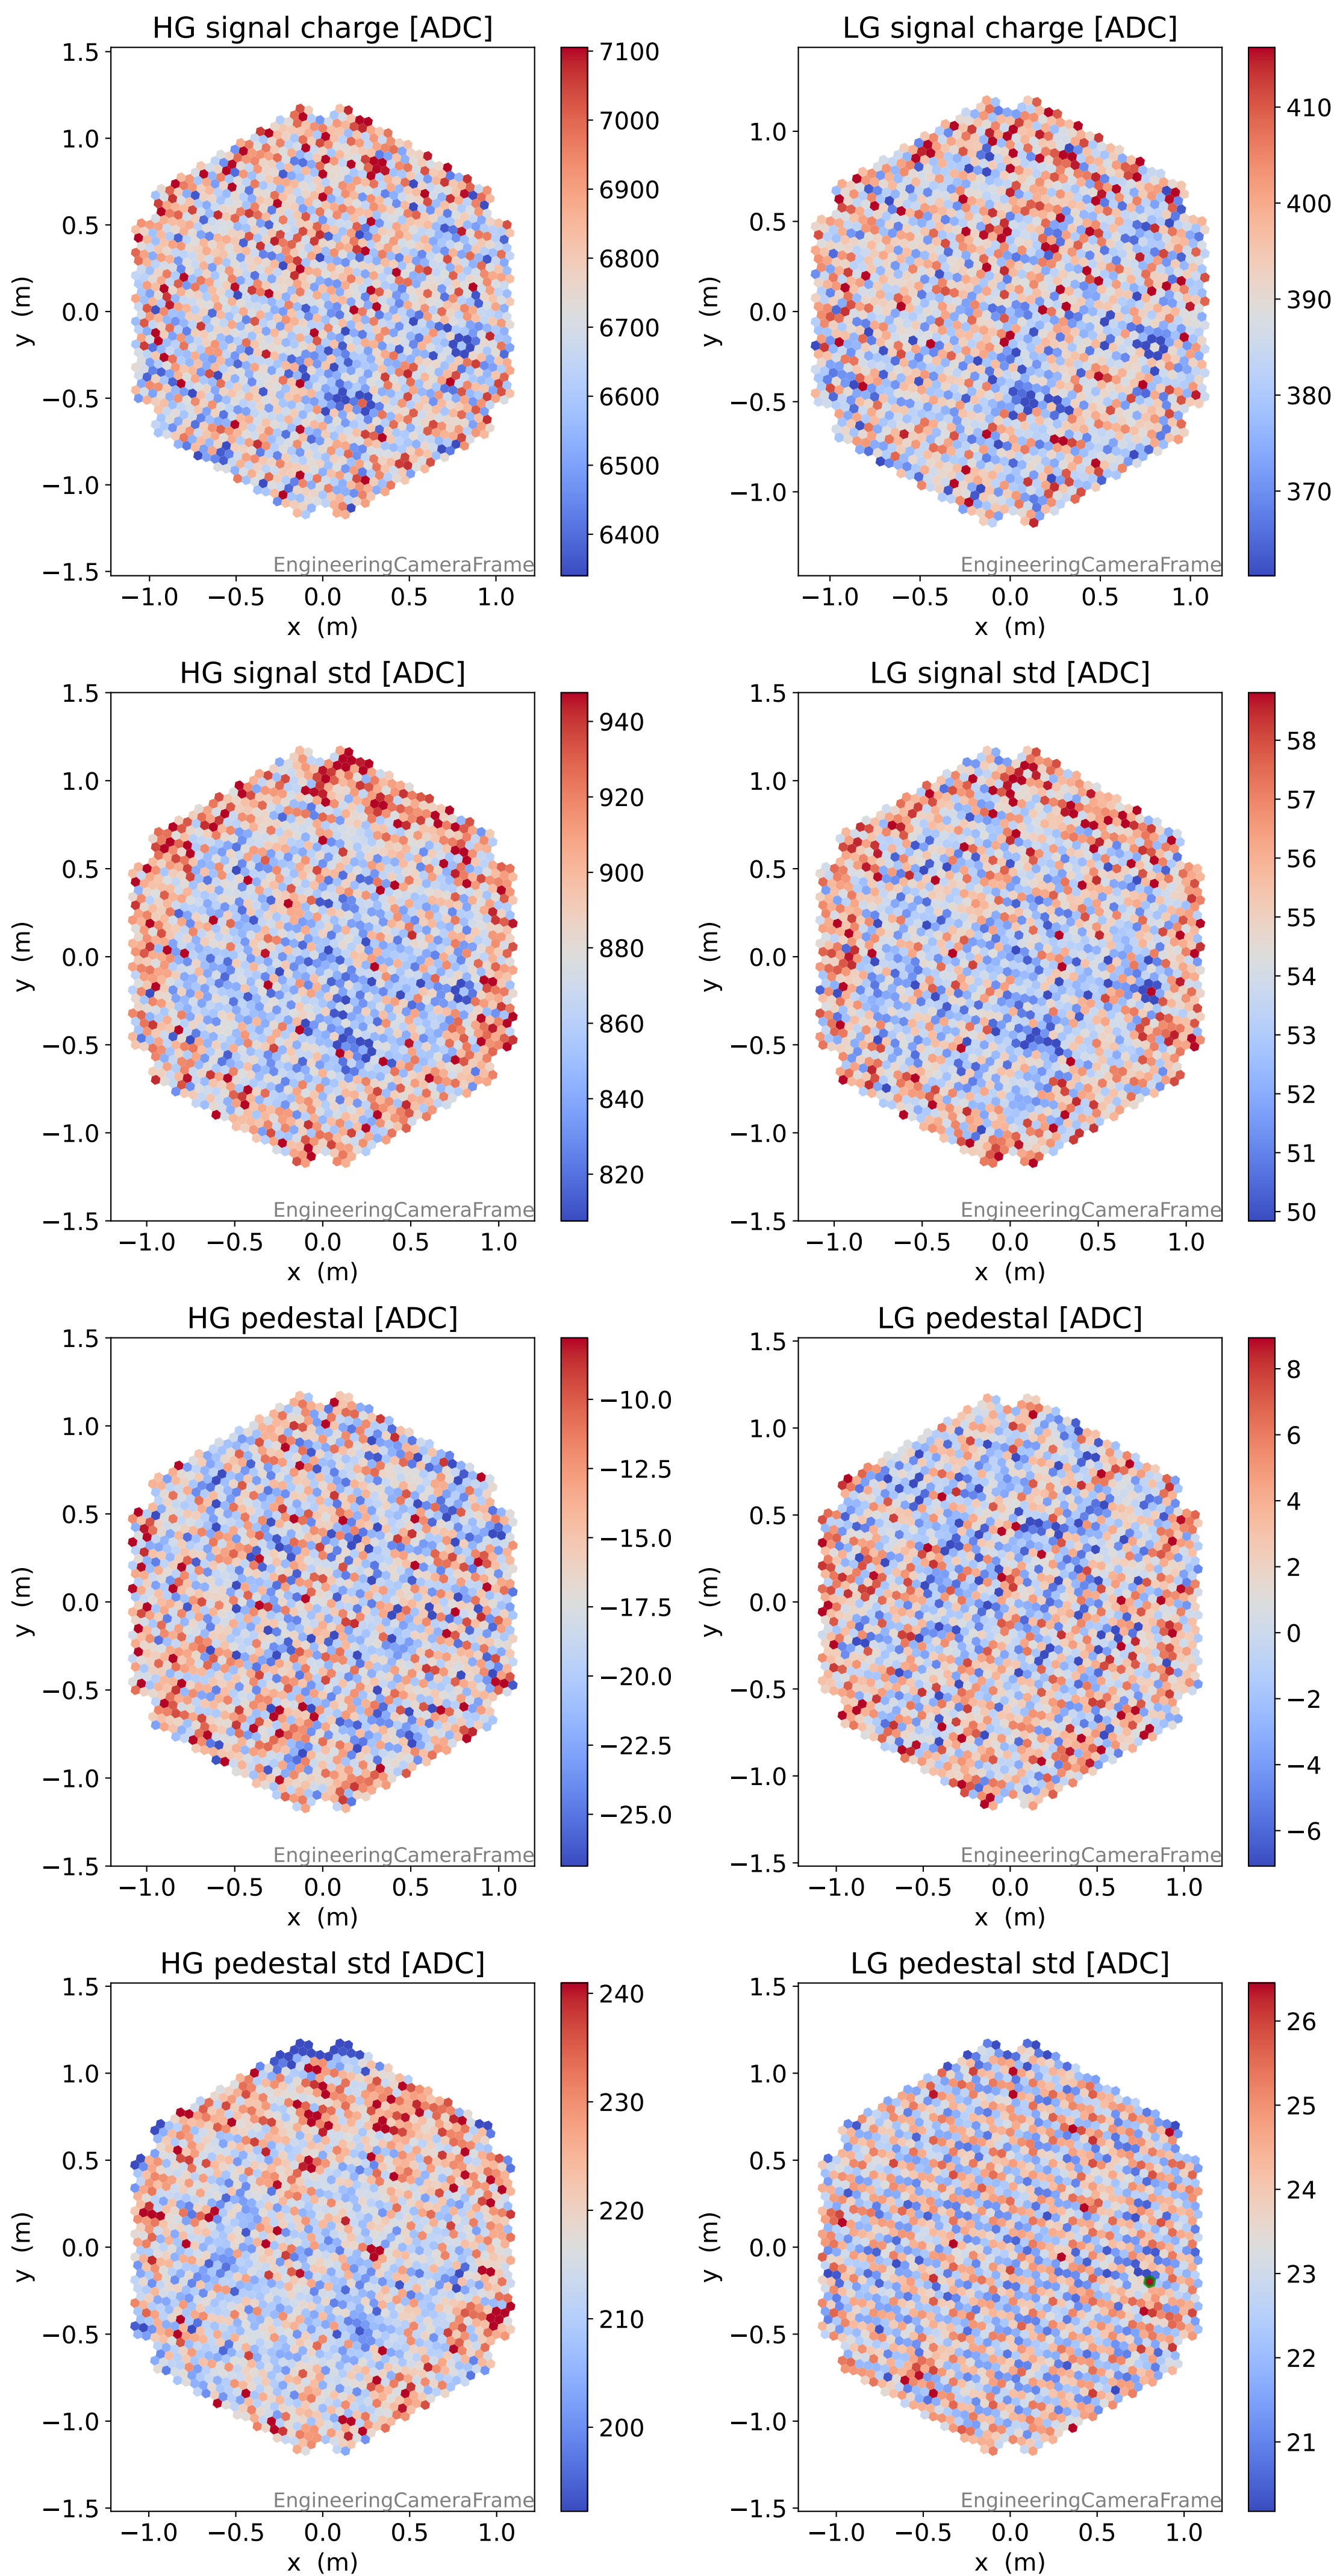

Run 2184

Run 2184

Run 2184 channel: HG

FF sample of 10000 events

pedestal sample of 10000 events

Run 2184 channel: LG

FF sample of 10000 events

pedestal sample of 10000 events