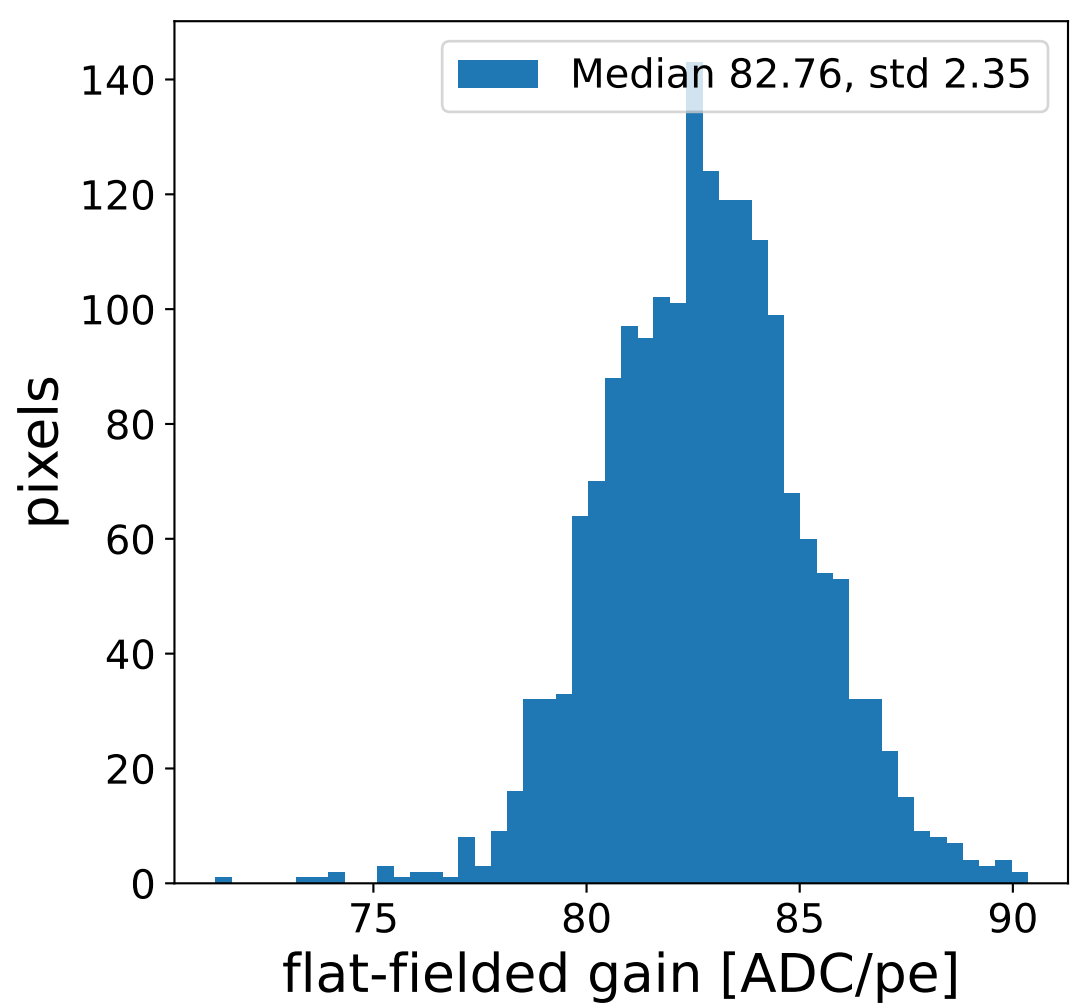

Run 2184

Run 2184

Run 2184 channel: HG

FF sample of 10000 events

pedestal sample of 10000 events

Run 2184 channel: LG

FF sample of 10000 events

pedestal sample of 10000 events