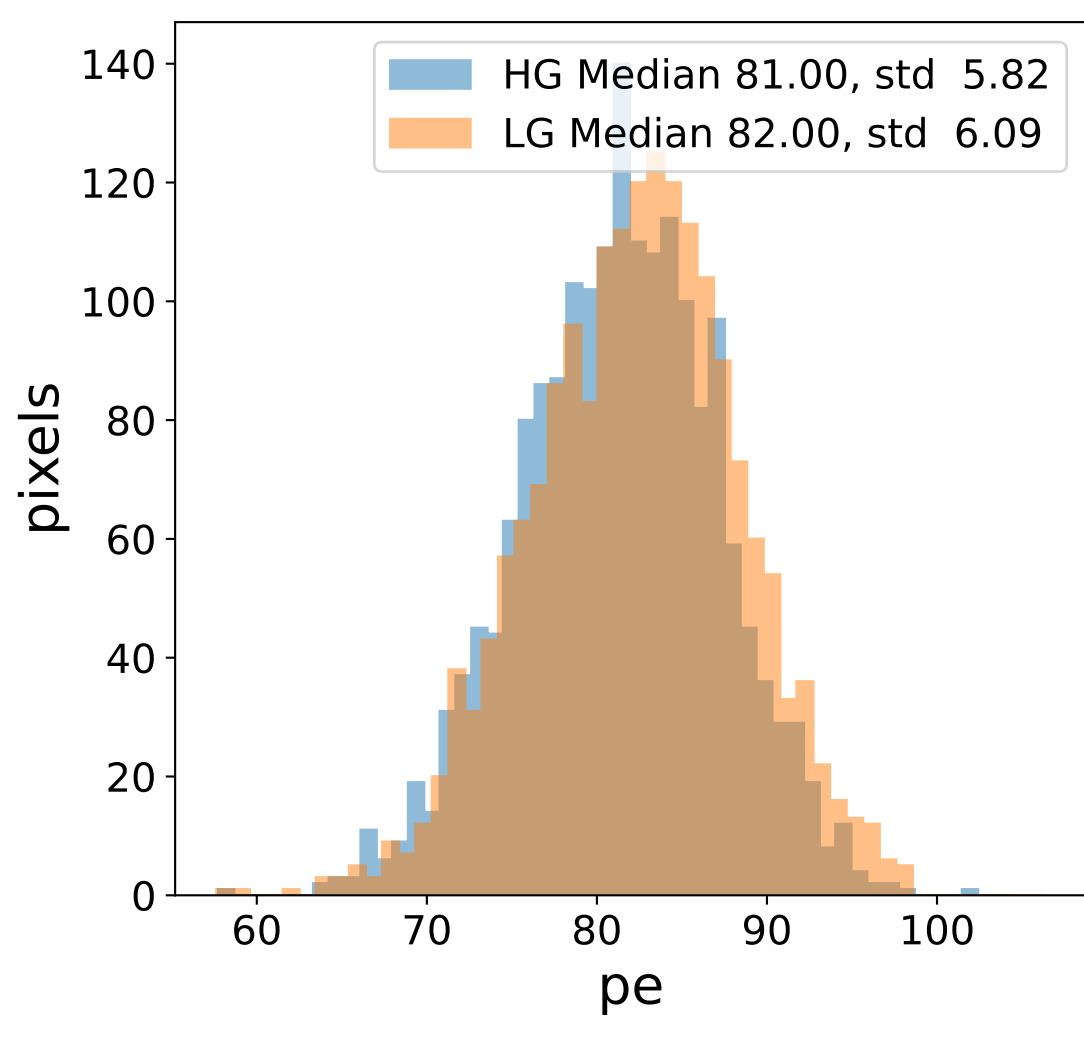

Run 2184

Run 2184

Run 2184 channel: HG

FF sample of 10000 events

pedestal sample of 10000 events

Run 2184 channel: LG

FF sample of 10000 events

pedestal sample of 10000 events