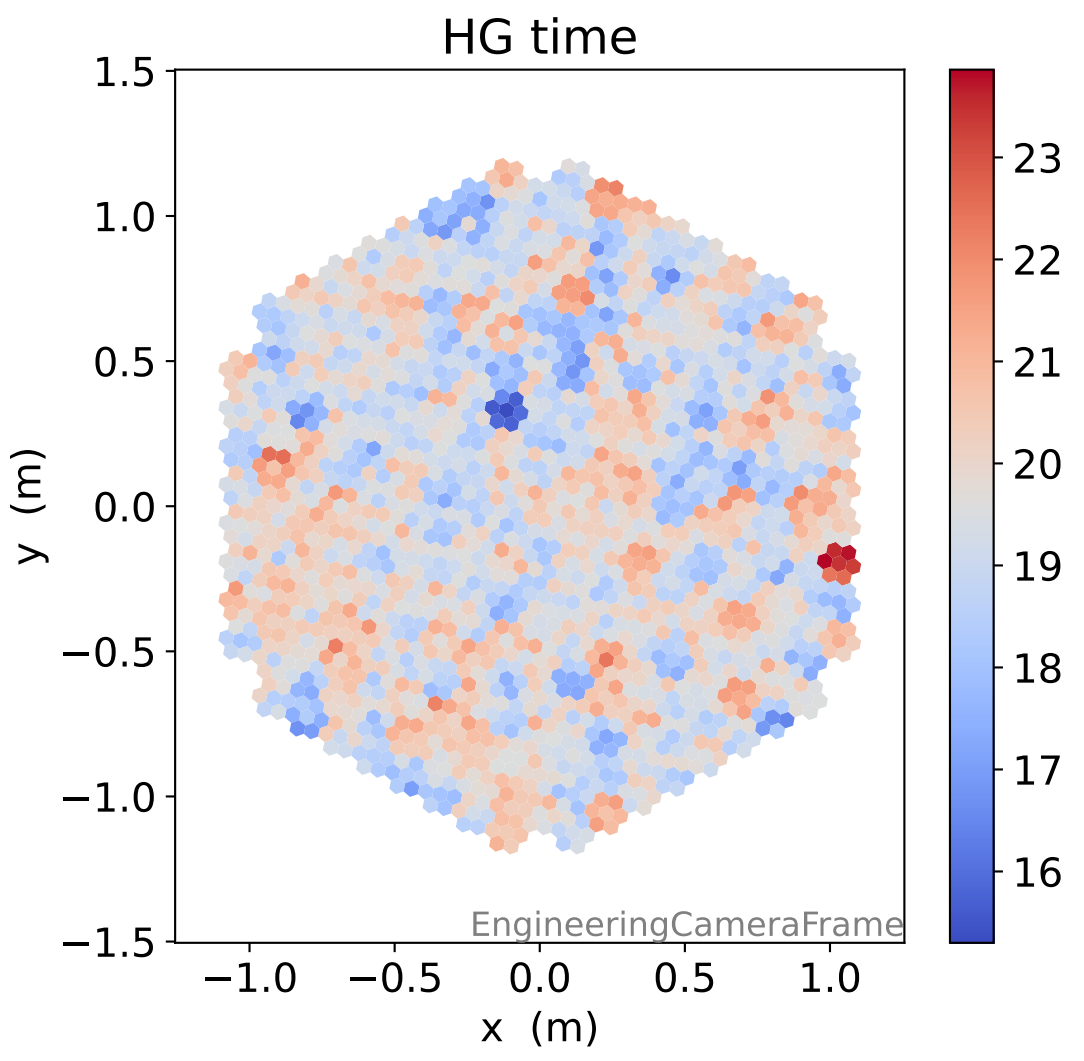

Run 2184

Run 2184

Run 2184 channel: HG

FF sample of 10000 events

pedestal sample of 10000 events

Run 2184 channel: LG

FF sample of 10000 events

pedestal sample of 10000 events