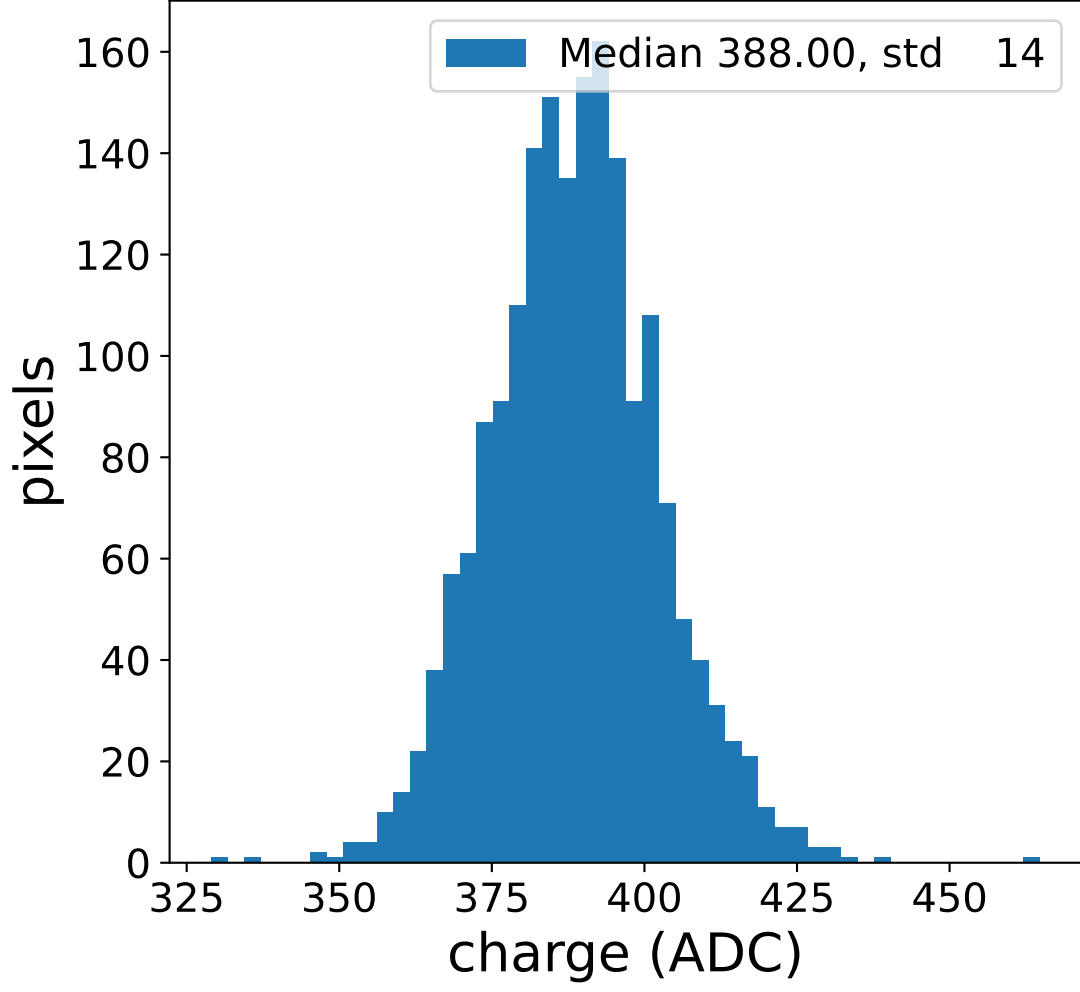

Run 2184

Run 2184

Run 2184 channel: HG

FF sample of 10000 events

pedestal sample of 10000 events

Run 2184 channel: LG

FF sample of 10000 events

pedestal sample of 10000 events