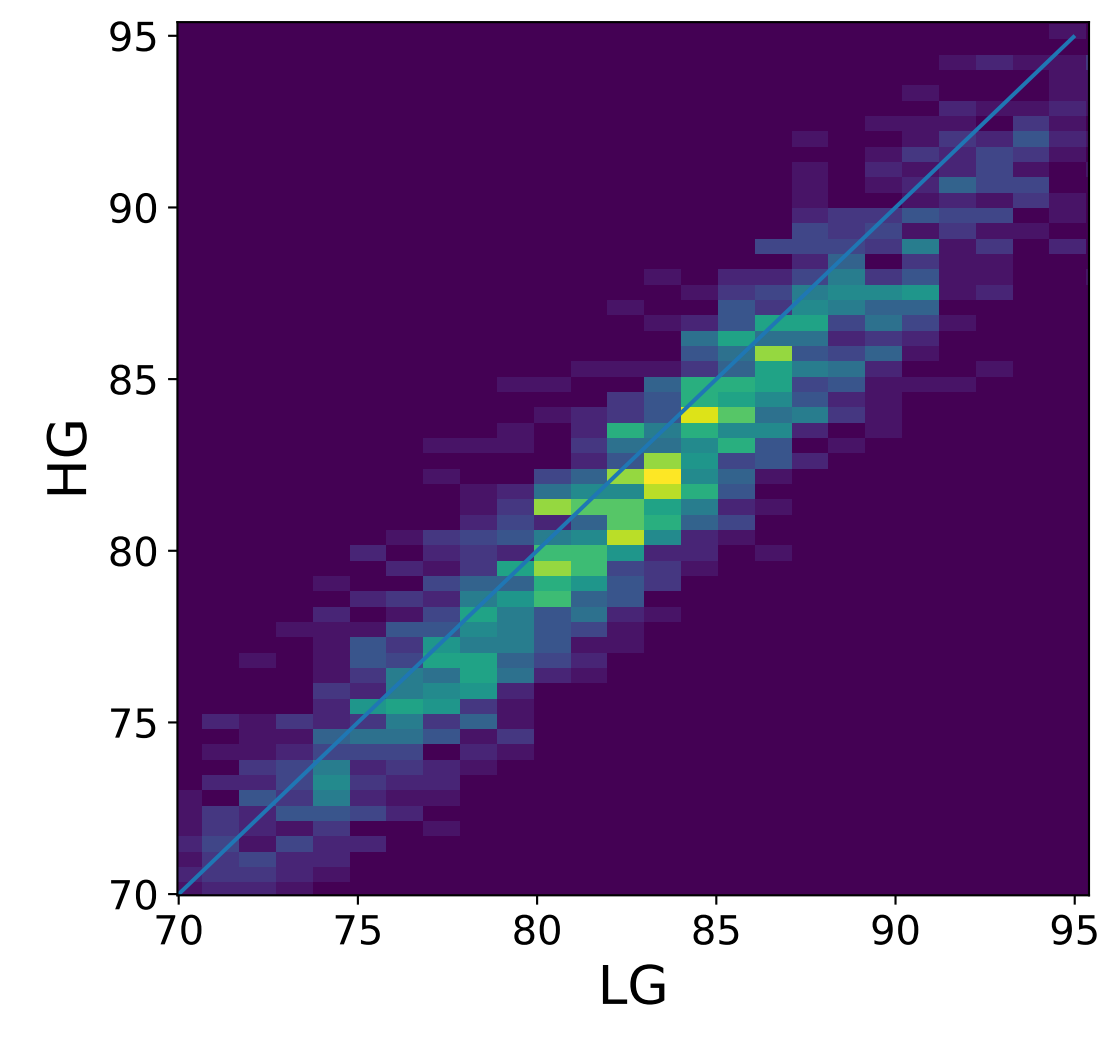

Run 2184

Run 2184

Run 2184 channel: HG

FF sample of 10000 events

pedestal sample of 10000 events

Run 2184 channel: LG

FF sample of 10000 events

pedestal sample of 10000 events