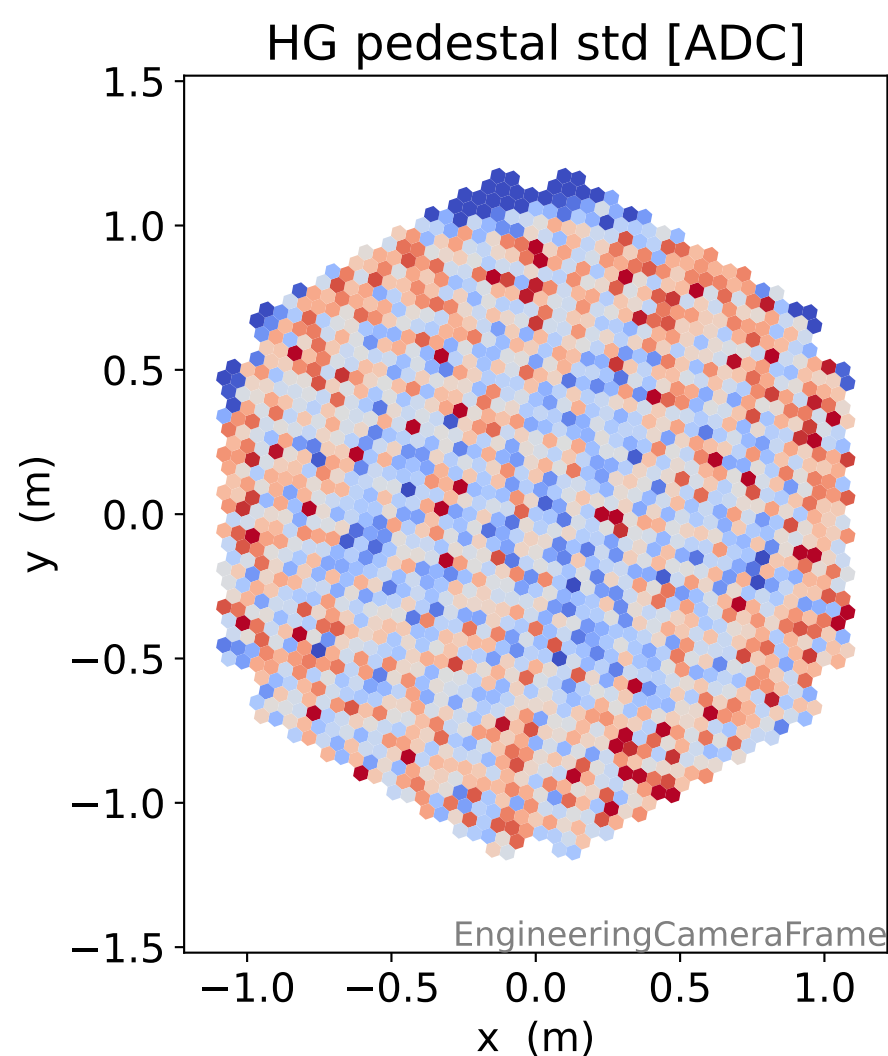

Run 2265

Run 2265

Run 2265 channel: HG

FF sample of 10000 events

pedestal sample of 10000 events

Run 2265 channel: LG

FF sample of 10000 events

pedestal sample of 10000 events