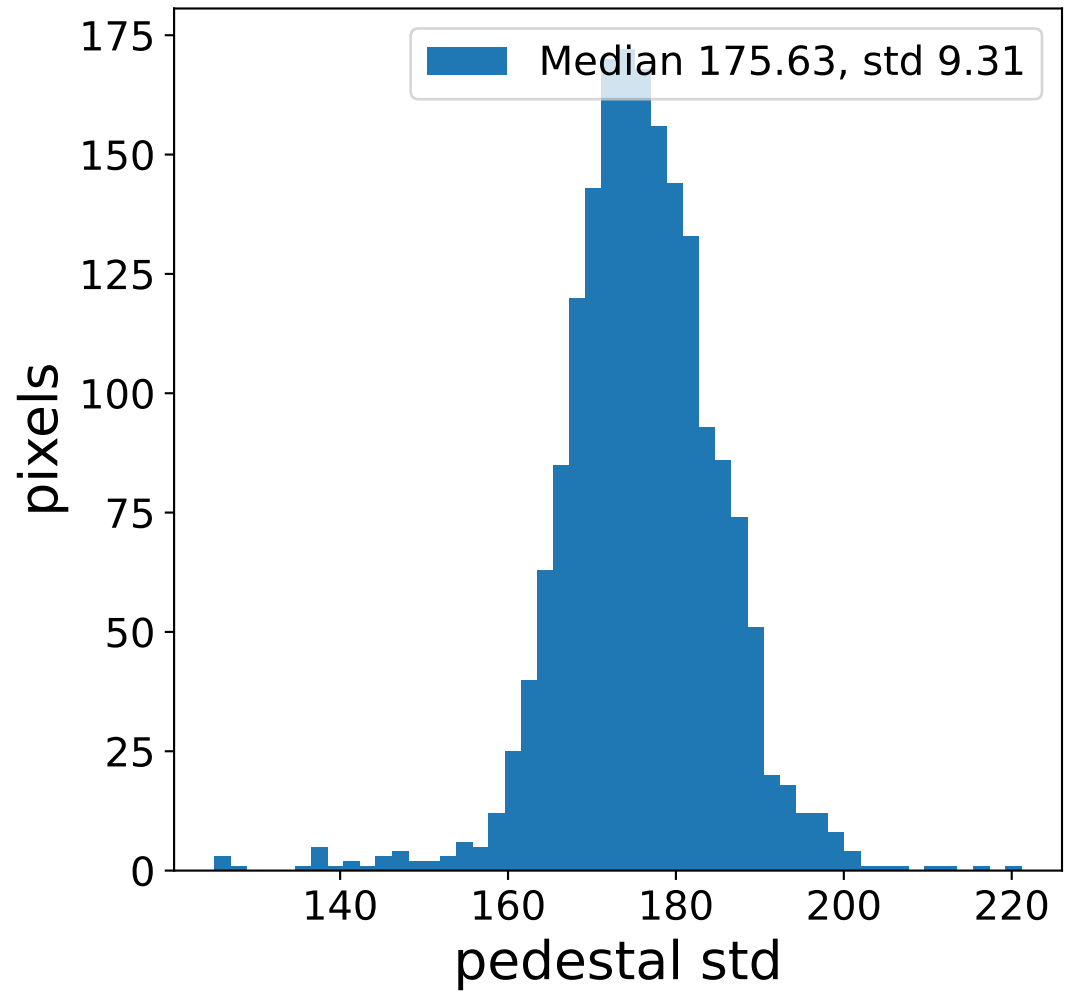

Run 2265

Run 2265

Run 2265 channel: HG

FF sample of 10000 events

pedestal sample of 10000 events

Run 2265 channel: LG

FF sample of 10000 events

pedestal sample of 10000 events