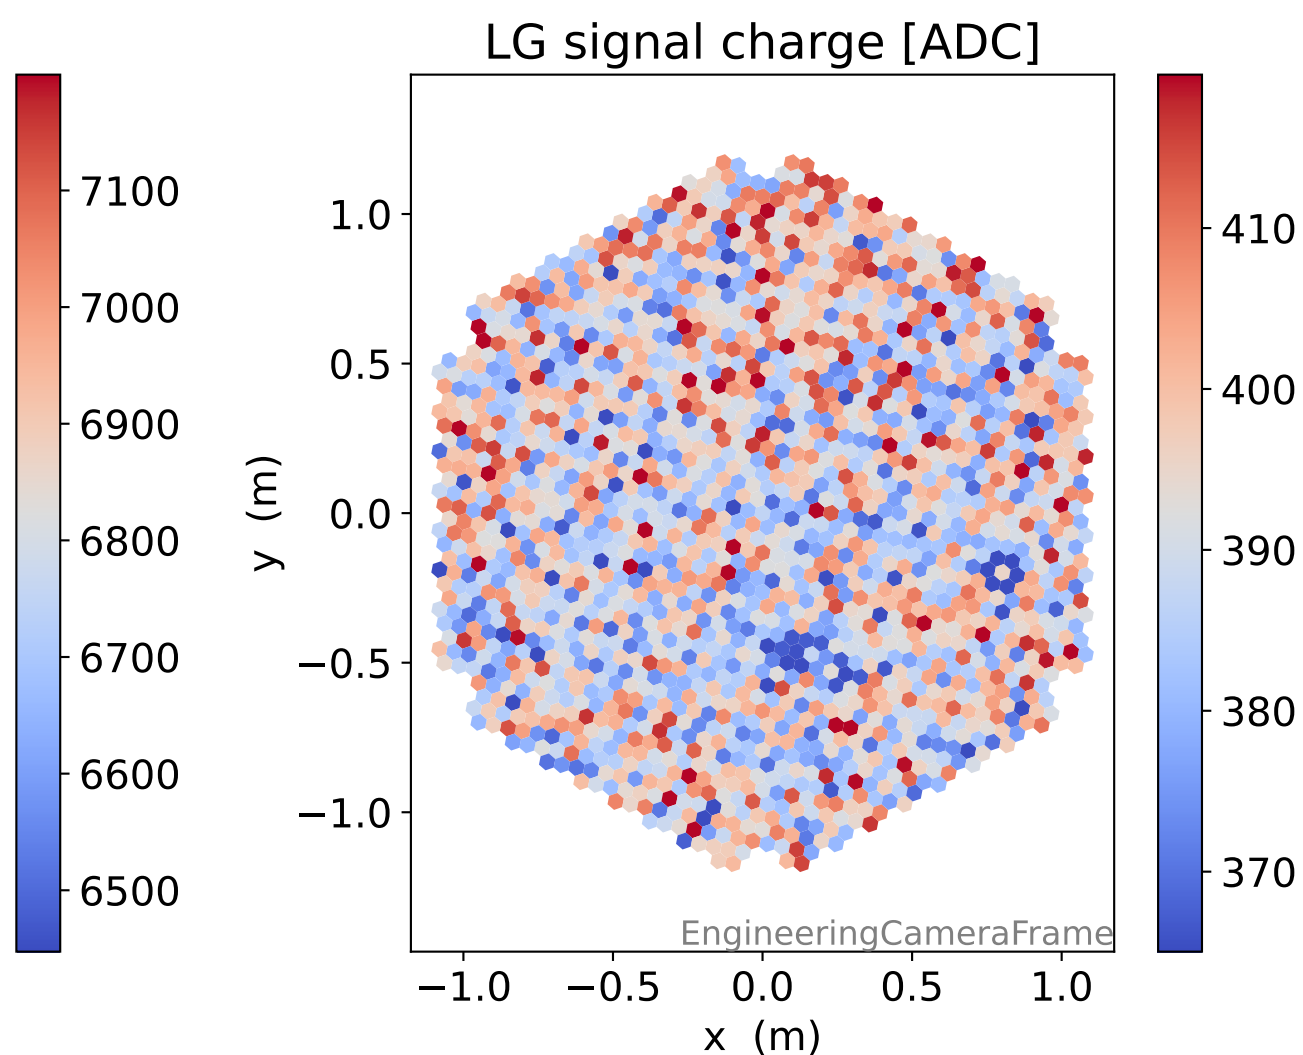

Run 2265

Run 2265

Run 2265 channel: HG

FF sample of 10000 events

pedestal sample of 10000 events

Run 2265 channel: LG

FF sample of 10000 events

pedestal sample of 10000 events