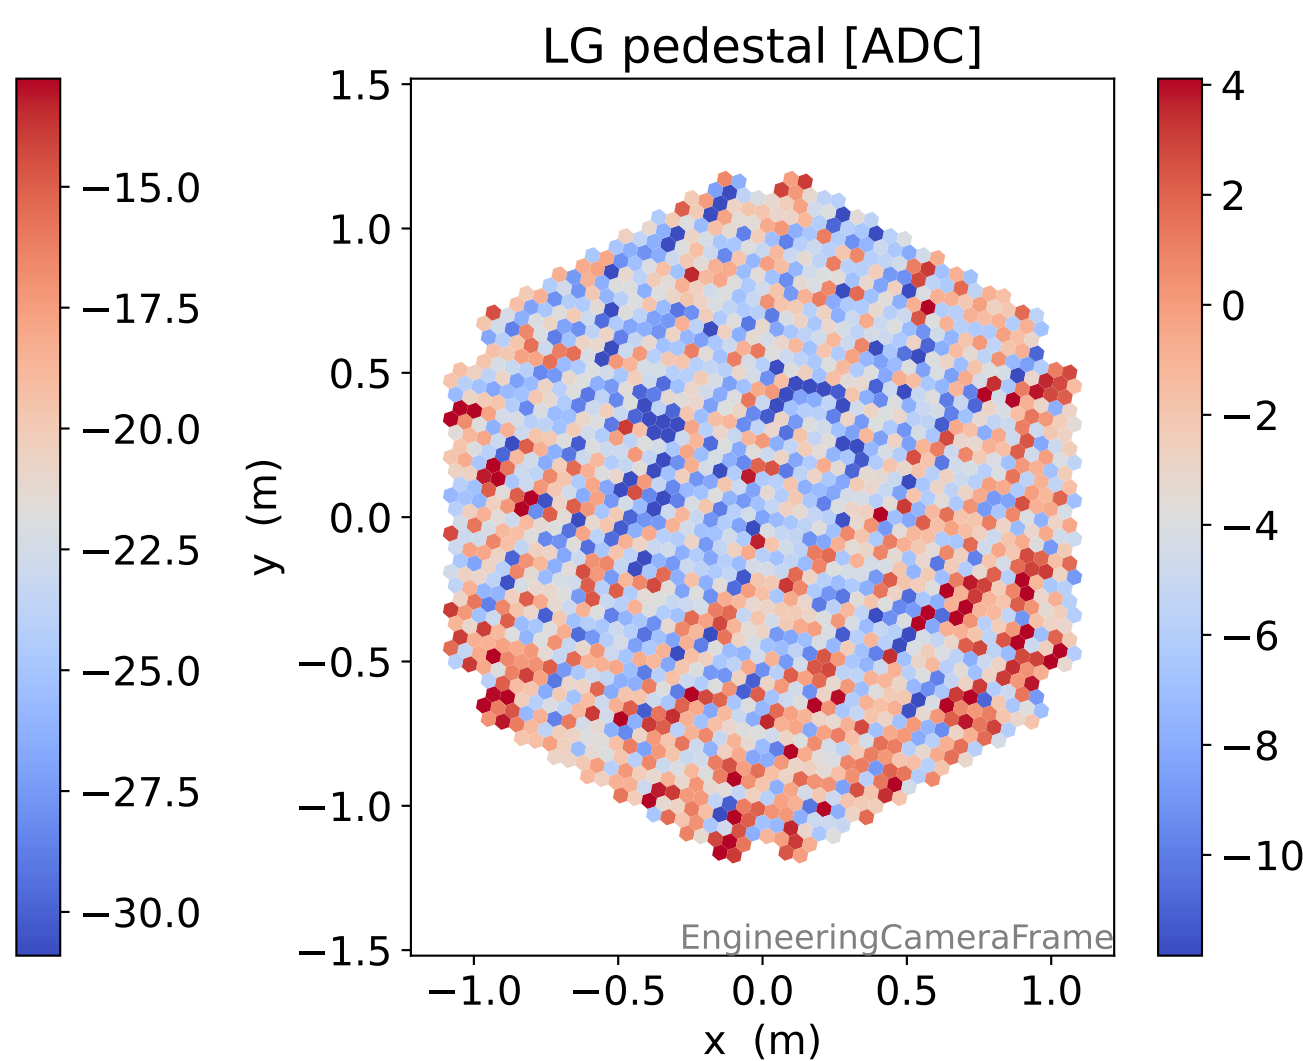

Run 2265

Run 2265

Run 2265 channel: HG

FF sample of 10000 events

pedestal sample of 10000 events

Run 2265 channel: LG

FF sample of 10000 events

pedestal sample of 10000 events