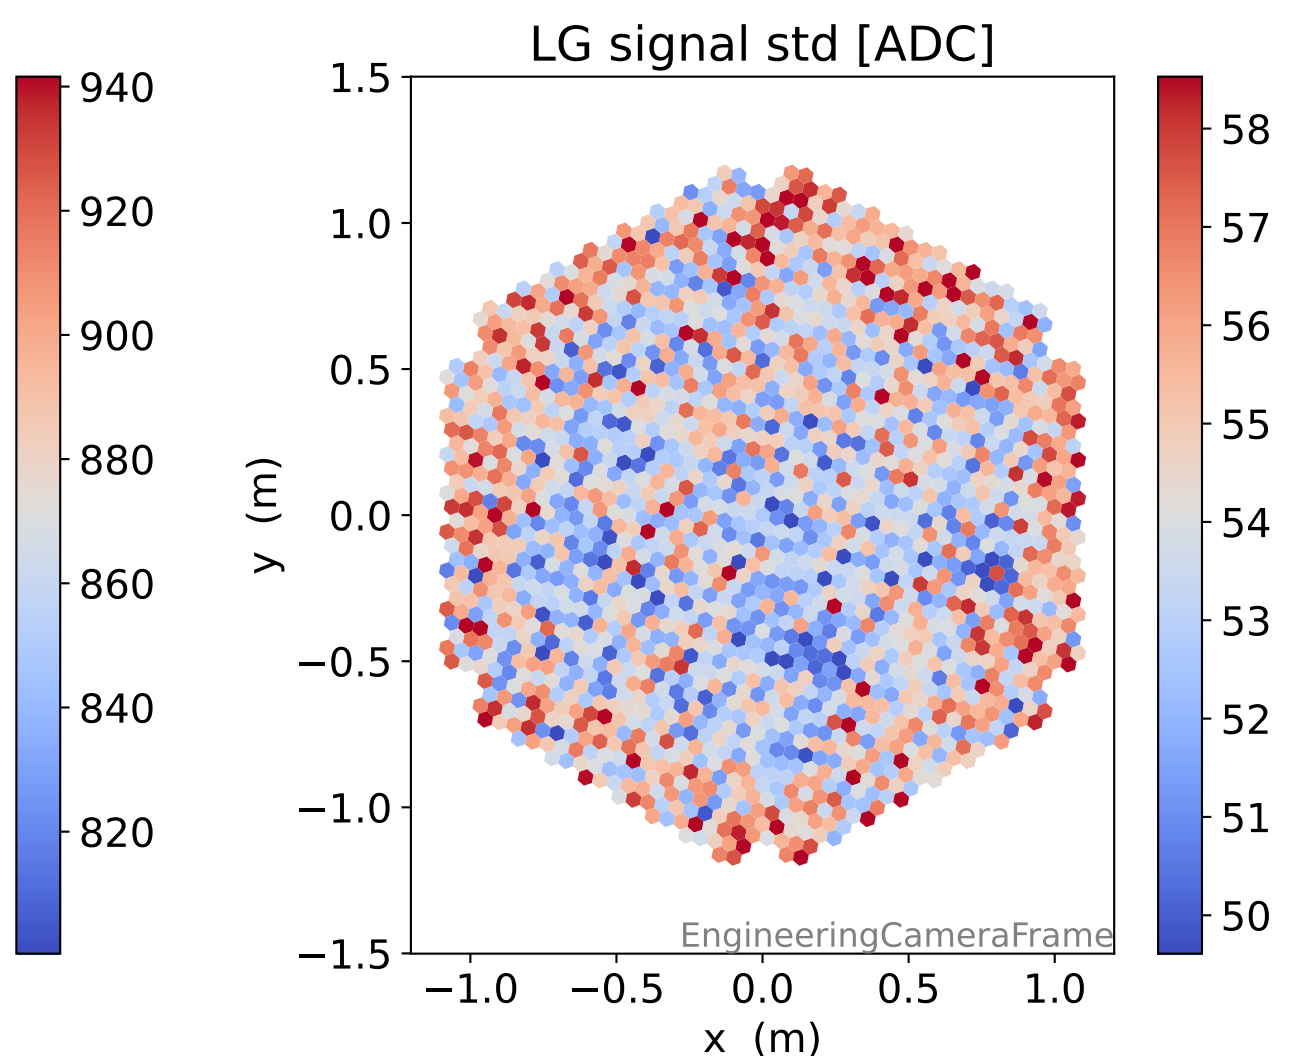

Run 2265

Run 2265

Run 2265 channel: HG

FF sample of 10000 events

pedestal sample of 10000 events

Run 2265 channel: LG

FF sample of 10000 events

pedestal sample of 10000 events