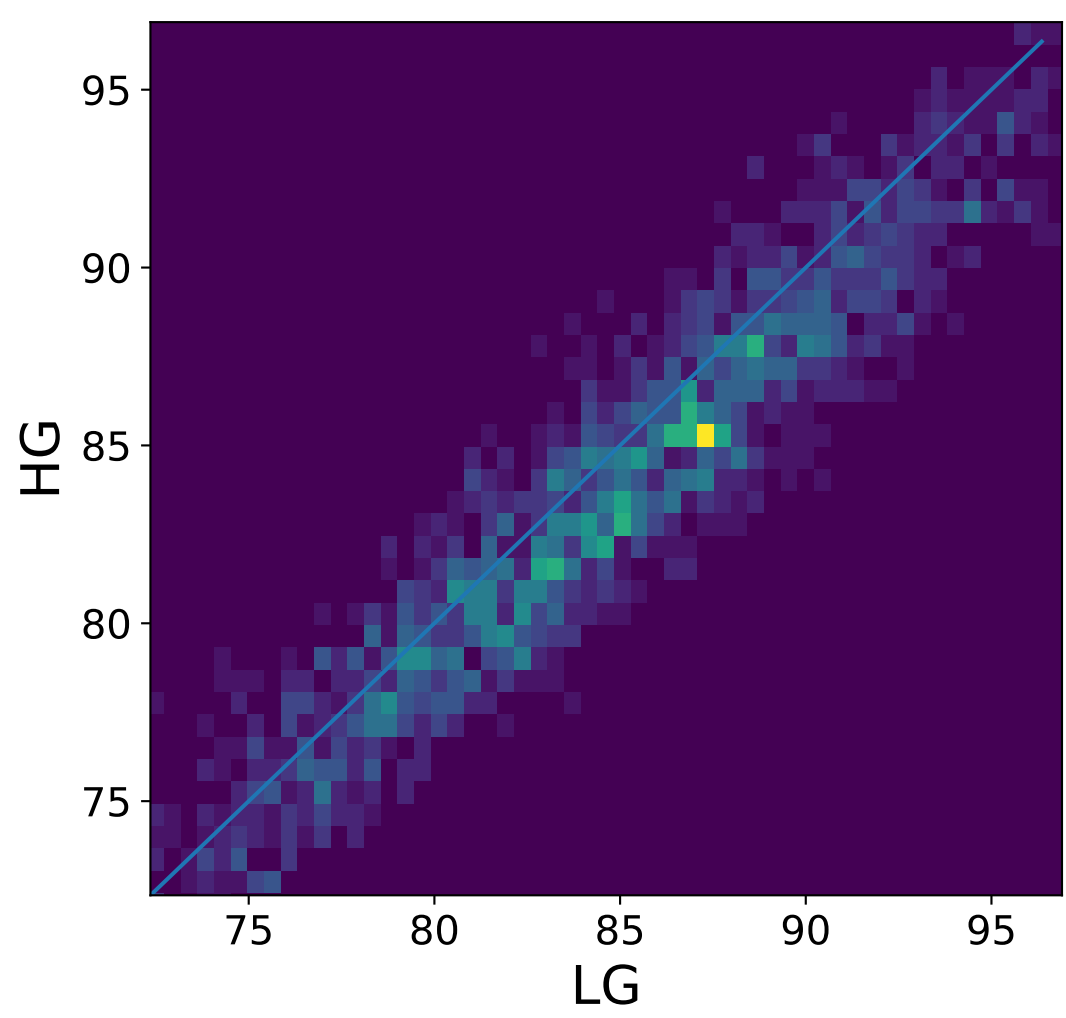

Run 2265

Run 2265

Run 2265 channel: HG

FF sample of 10000 events

pedestal sample of 10000 events

Run 2265 channel: LG

FF sample of 10000 events

pedestal sample of 10000 events