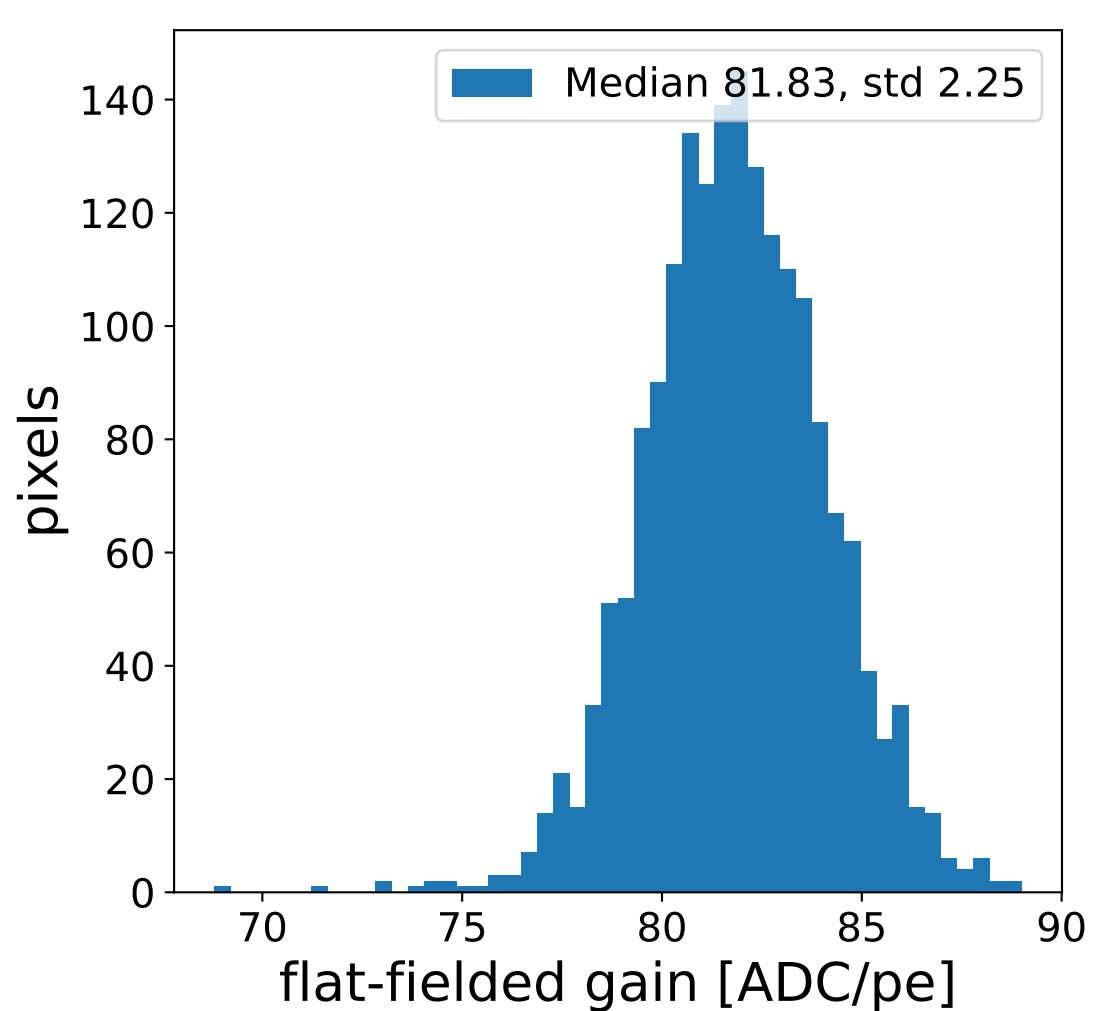

Run 2265

Run 2265

Run 2265 channel: HG

FF sample of 10000 events

pedestal sample of 10000 events

Run 2265 channel: LG

FF sample of 10000 events

pedestal sample of 10000 events