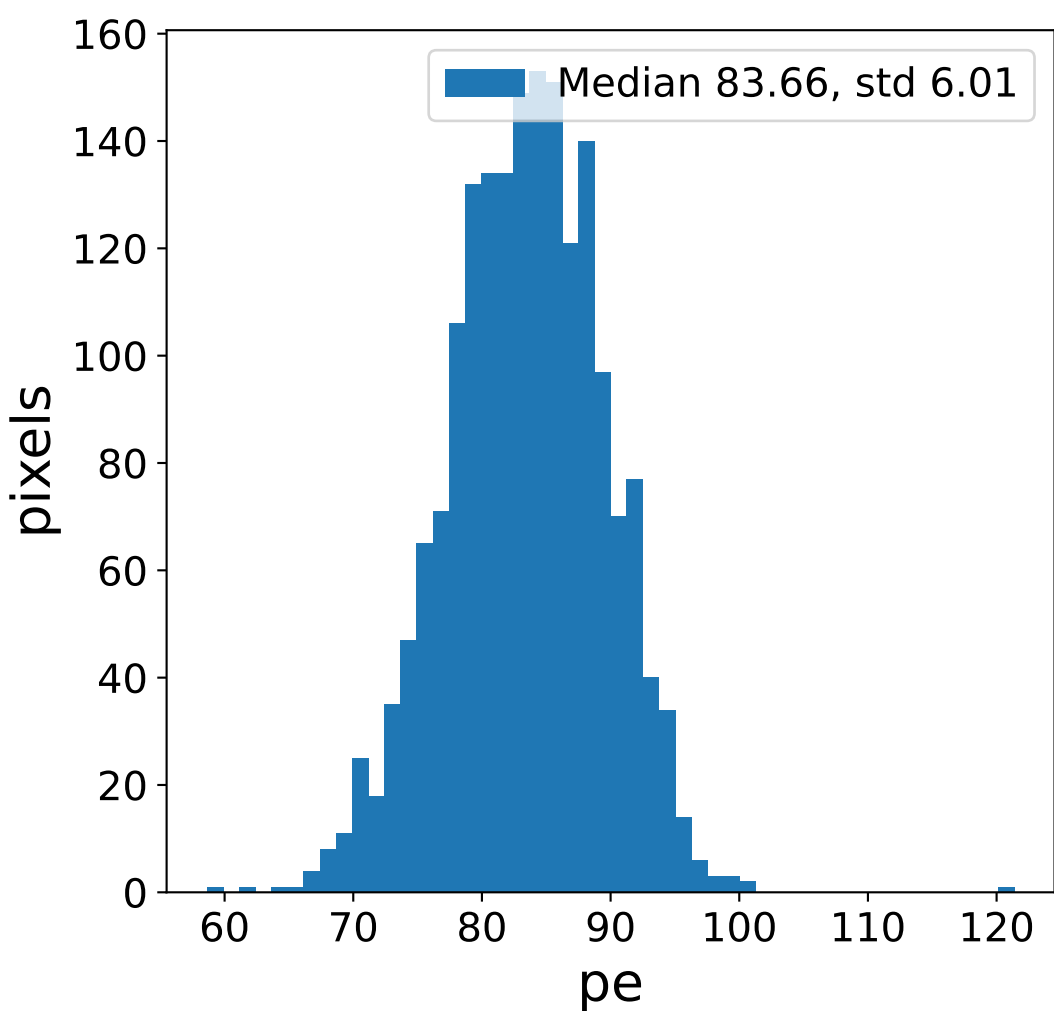

Run 2265

Run 2265

Run 2265 channel: HG

FF sample of 10000 events

pedestal sample of 10000 events

Run 2265 channel: LG

FF sample of 10000 events

pedestal sample of 10000 events