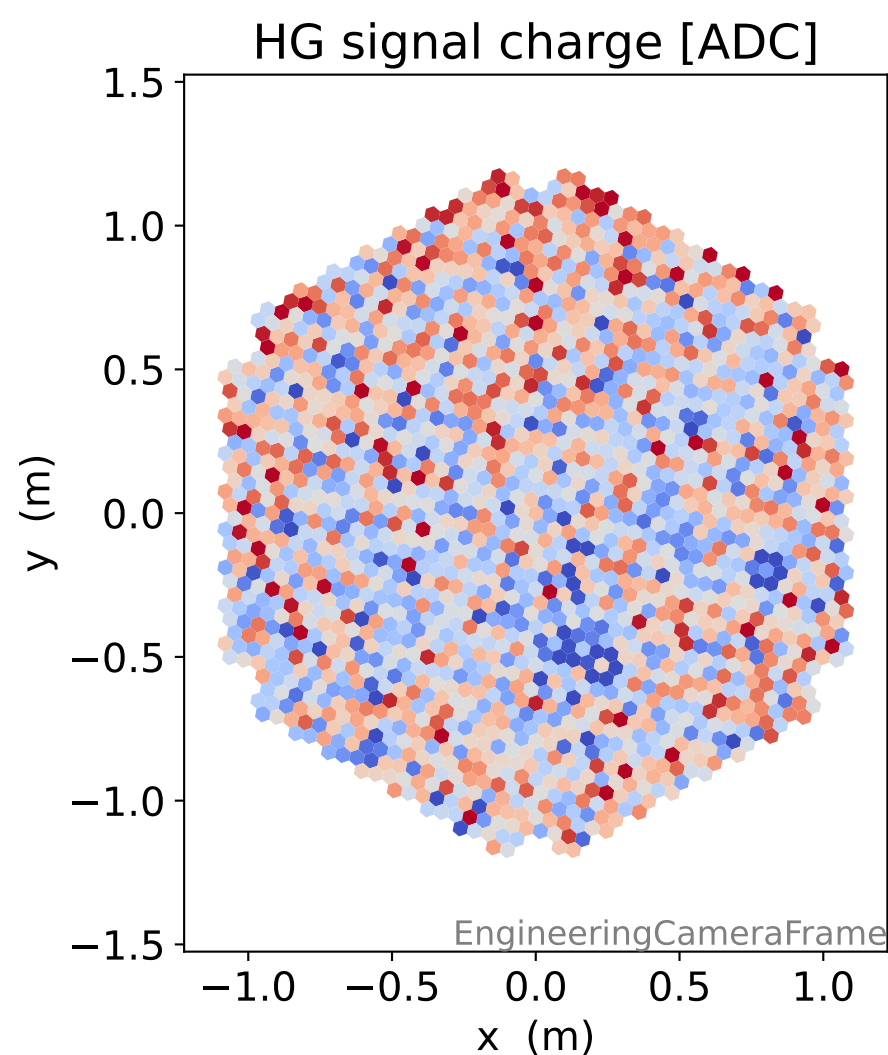

Run 2265

Run 2265

Run 2265 channel: HG

FF sample of 10000 events

pedestal sample of 10000 events

Run 2265 channel: LG

FF sample of 10000 events

pedestal sample of 10000 events