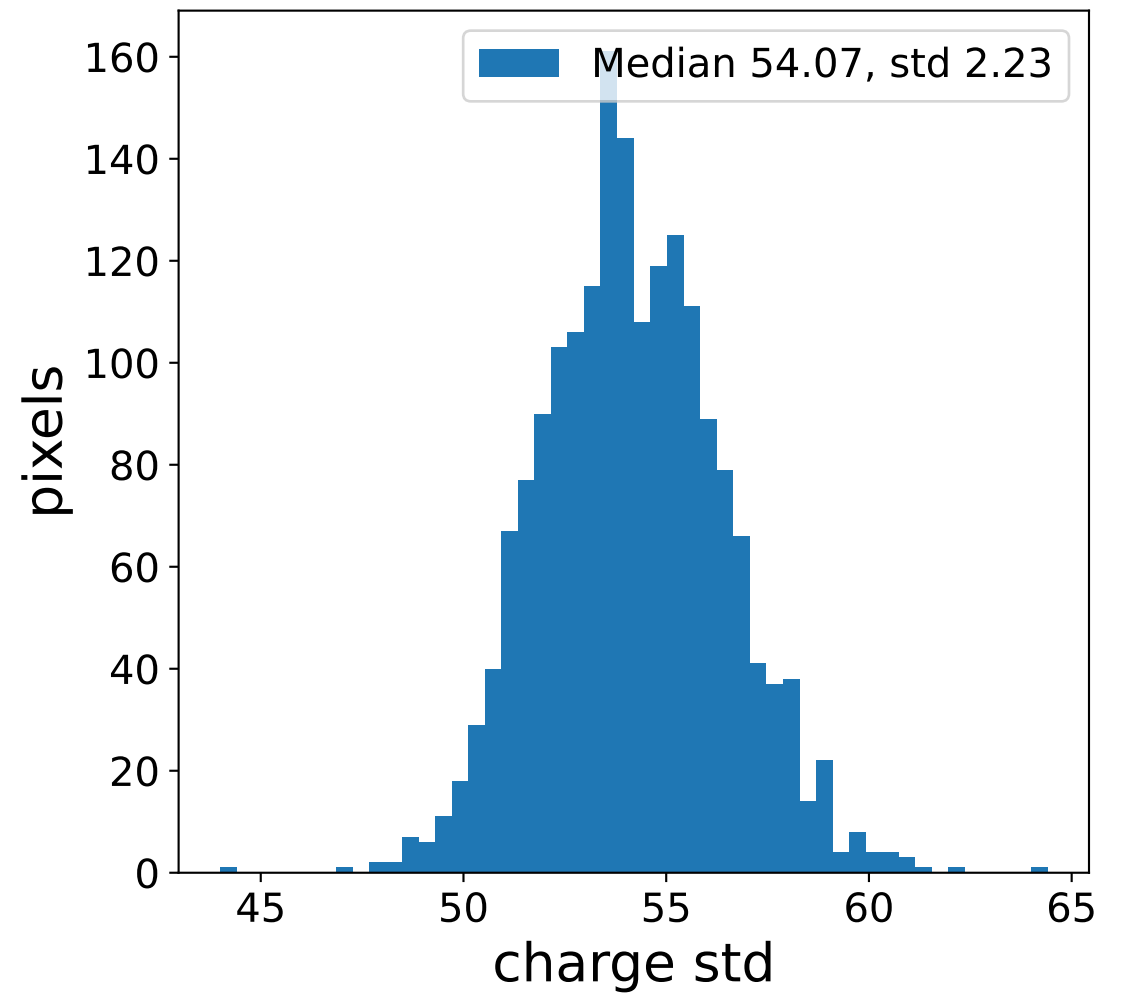

Run 2265

Run 2265

Run 2265 channel: HG

FF sample of 10000 events

pedestal sample of 10000 events

Run 2265 channel: LG

FF sample of 10000 events

pedestal sample of 10000 events