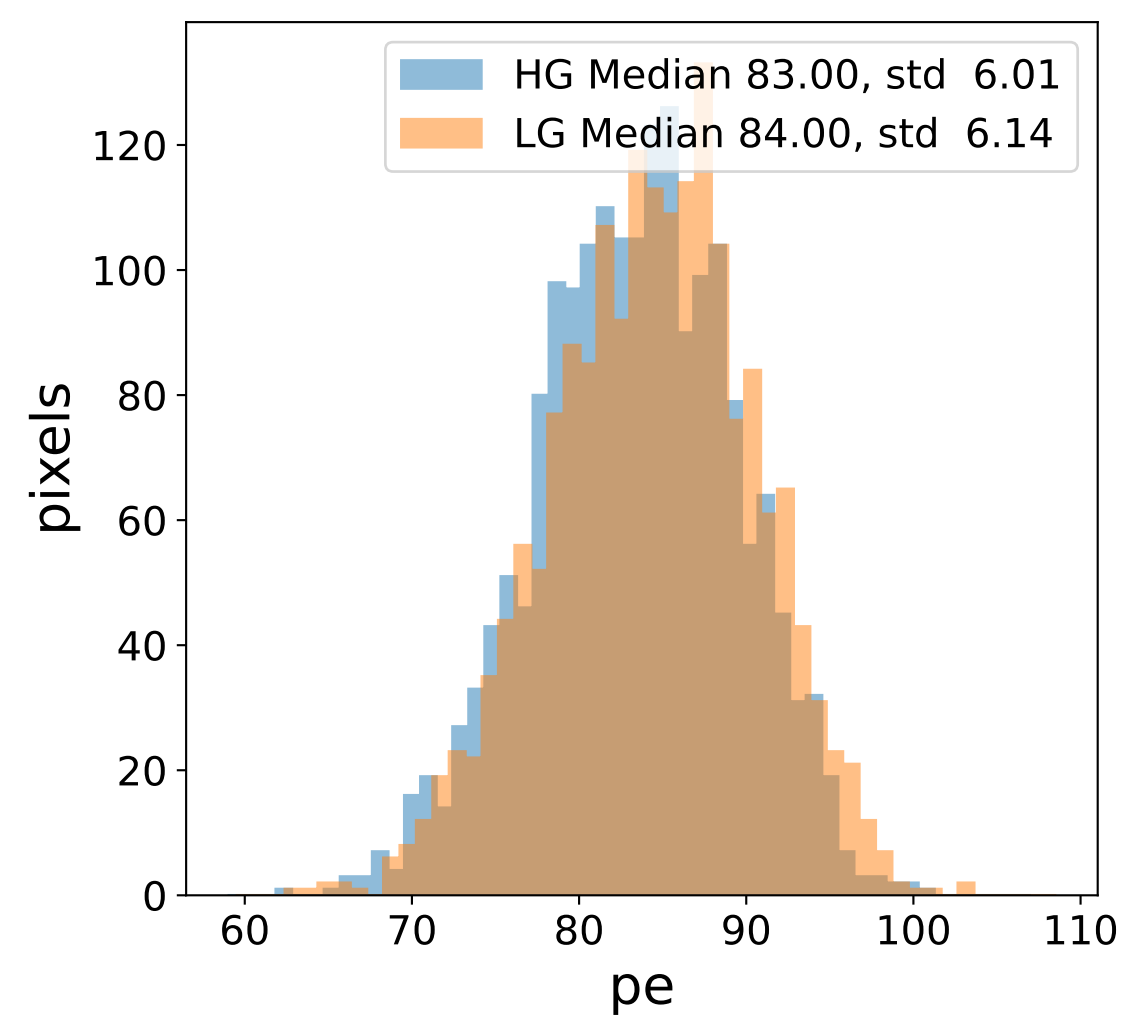

Run 2265

Run 2265

Run 2265 channel: HG

FF sample of 10000 events

pedestal sample of 10000 events

Run 2265 channel: LG

FF sample of 10000 events

pedestal sample of 10000 events