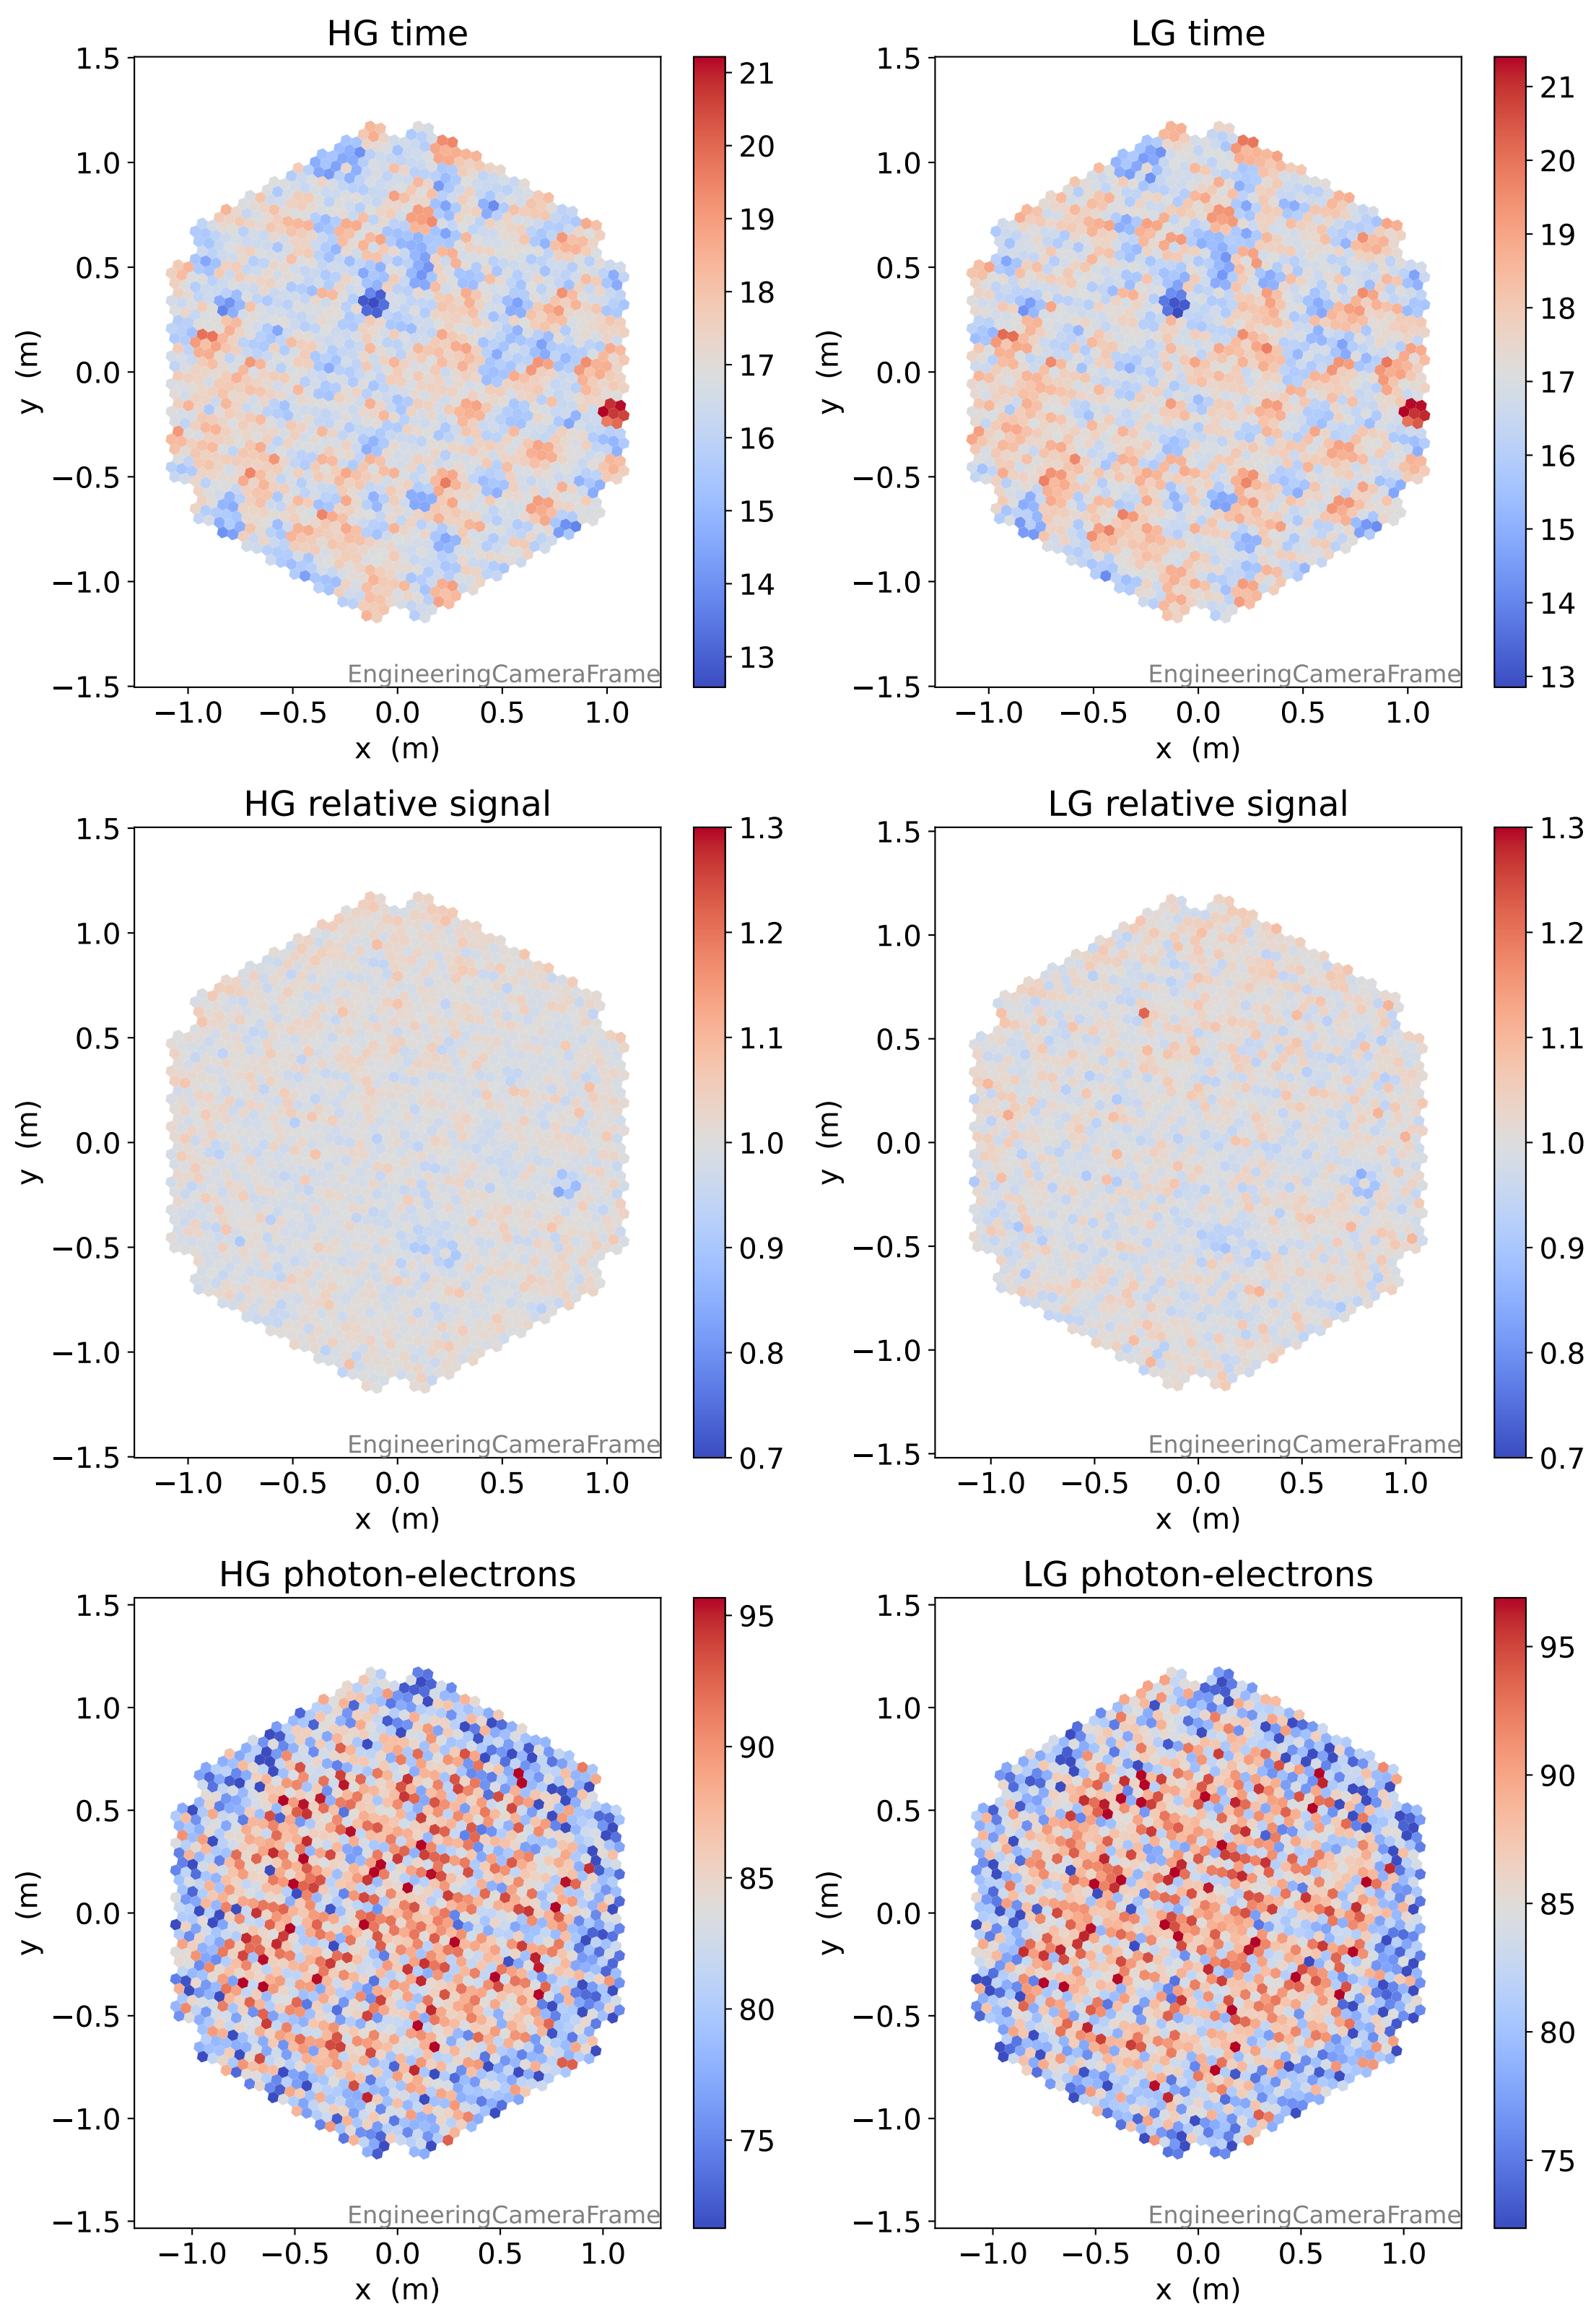

Run 2265

Run 2265

Run 2265 channel: HG

FF sample of 10000 events

pedestal sample of 10000 events

Run 2265 channel: LG

FF sample of 10000 events

pedestal sample of 10000 events