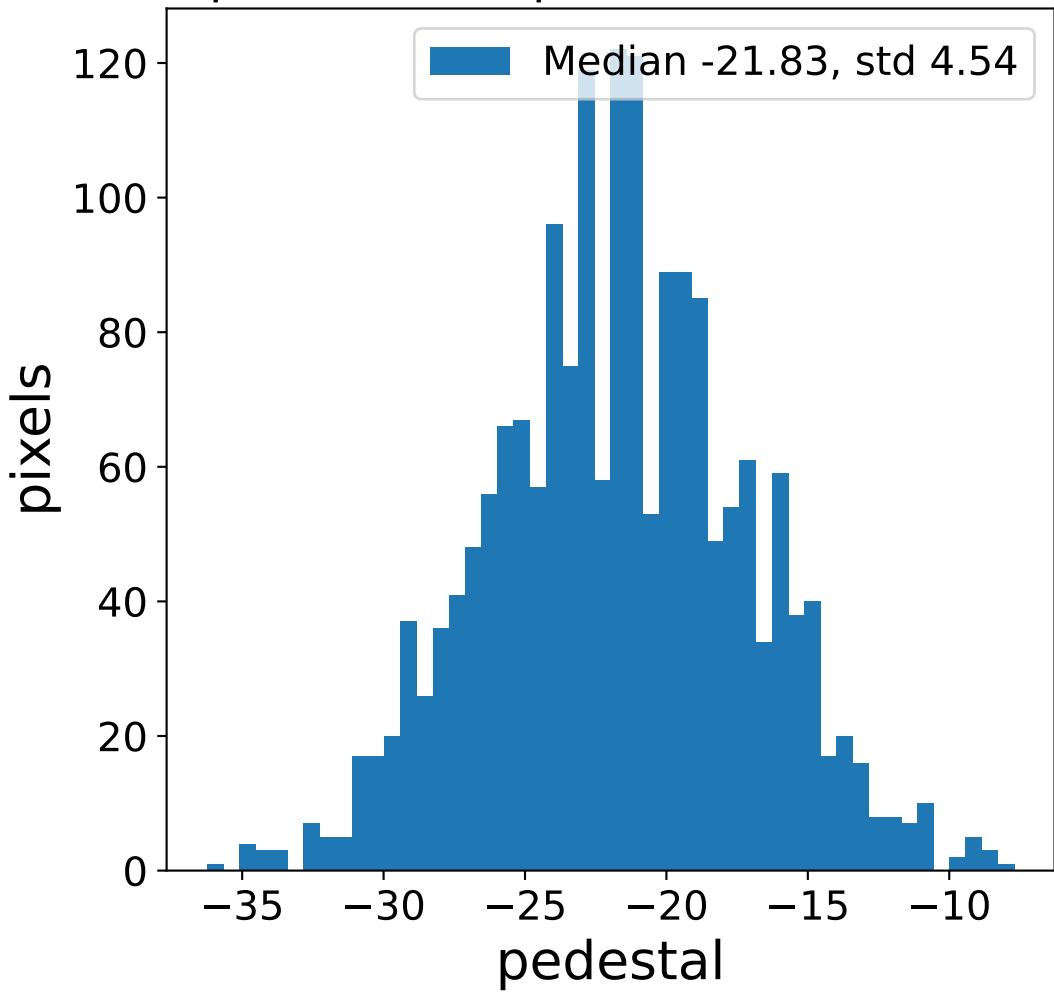

Run 2265

Run 2265

Run 2265 channel: HG

FF sample of 10000 events

pedestal sample of 10000 events

Run 2265 channel: LG

FF sample of 10000 events

pedestal sample of 10000 events