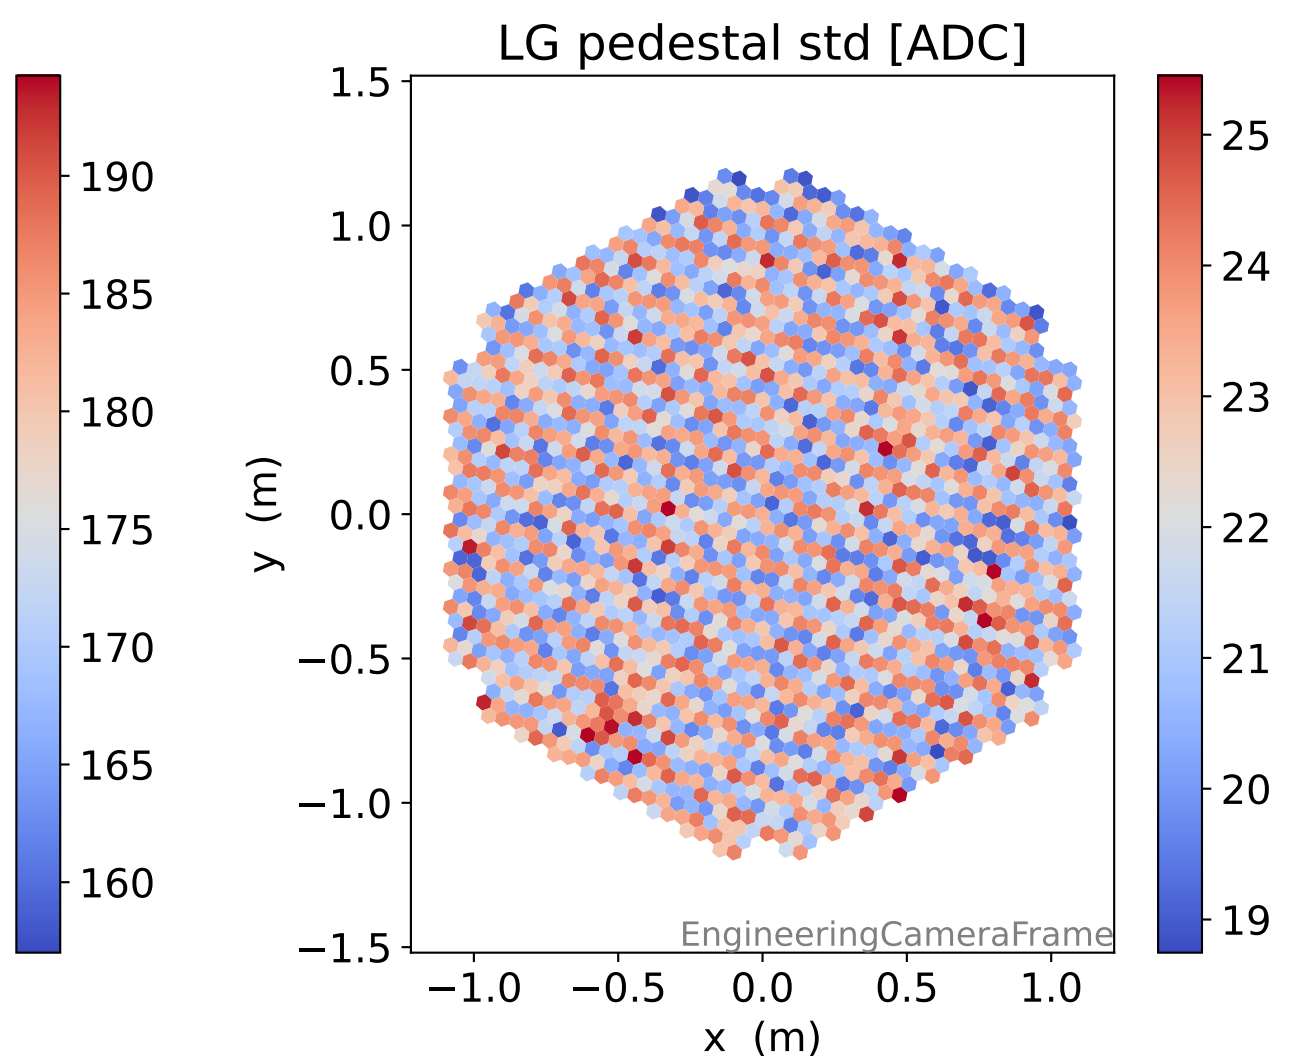

Run 2265

Run 2265

Run 2265 channel: HG

FF sample of 10000 events

pedestal sample of 10000 events

Run 2265 channel: LG

FF sample of 10000 events

pedestal sample of 10000 events