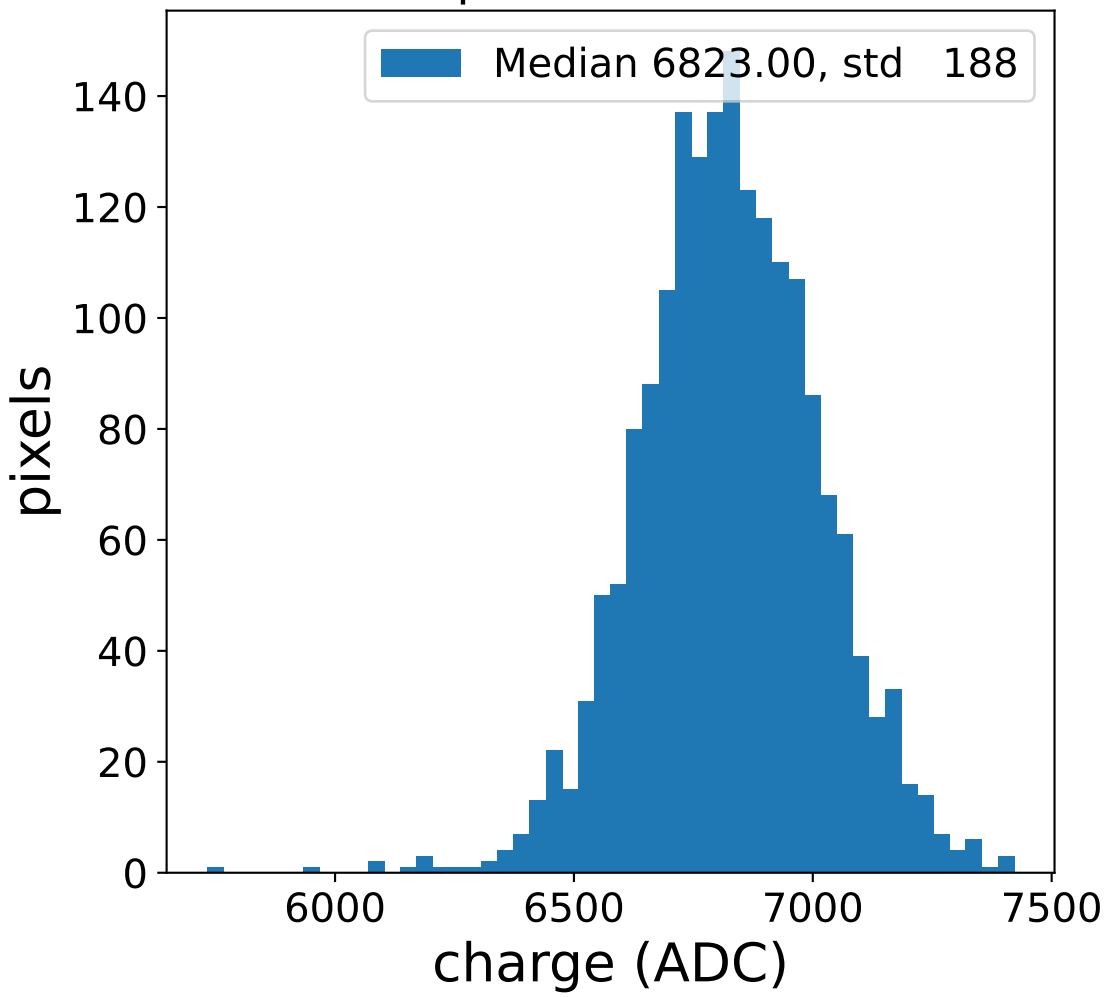

Run 2265

Run 2265

Run 2265 channel: HG

FF sample of 10000 events

pedestal sample of 10000 events

Run 2265 channel: LG

FF sample of 10000 events

pedestal sample of 10000 events