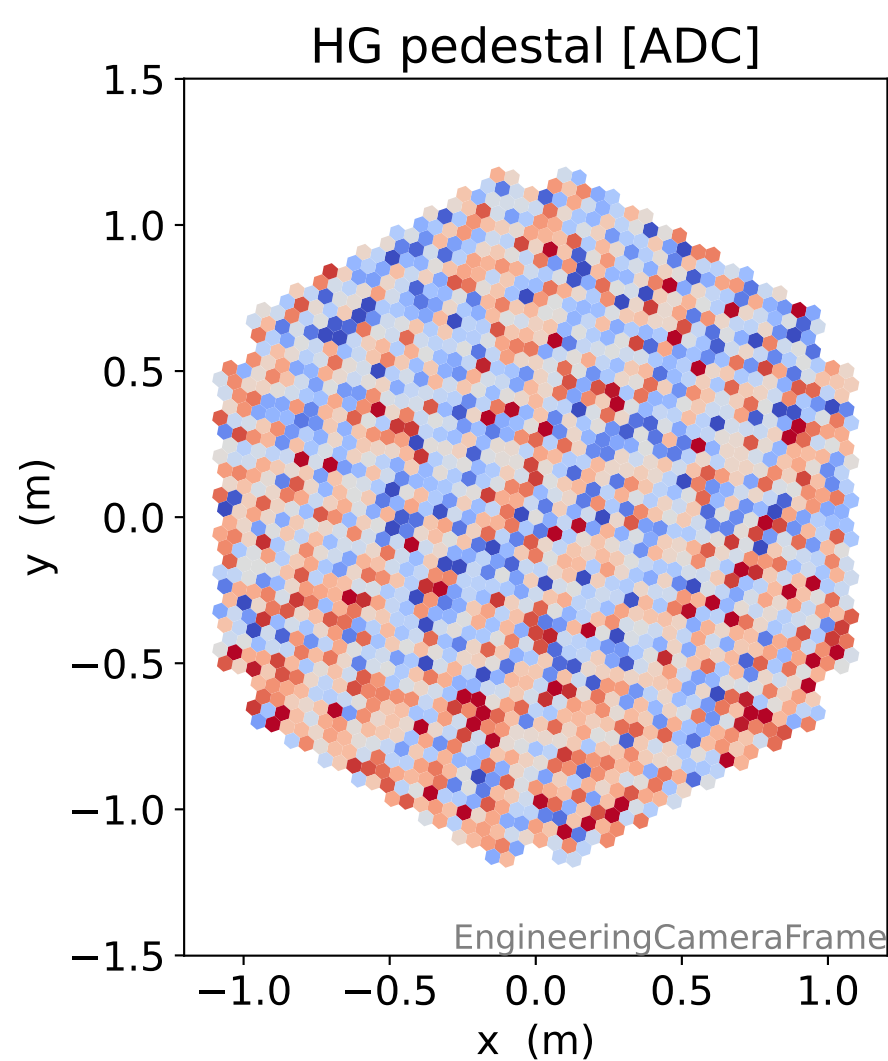

Run 2265

Run 2265

Run 2265 channel: HG

FF sample of 10000 events

pedestal sample of 10000 events

Run 2265 channel: LG

FF sample of 10000 events

pedestal sample of 10000 events