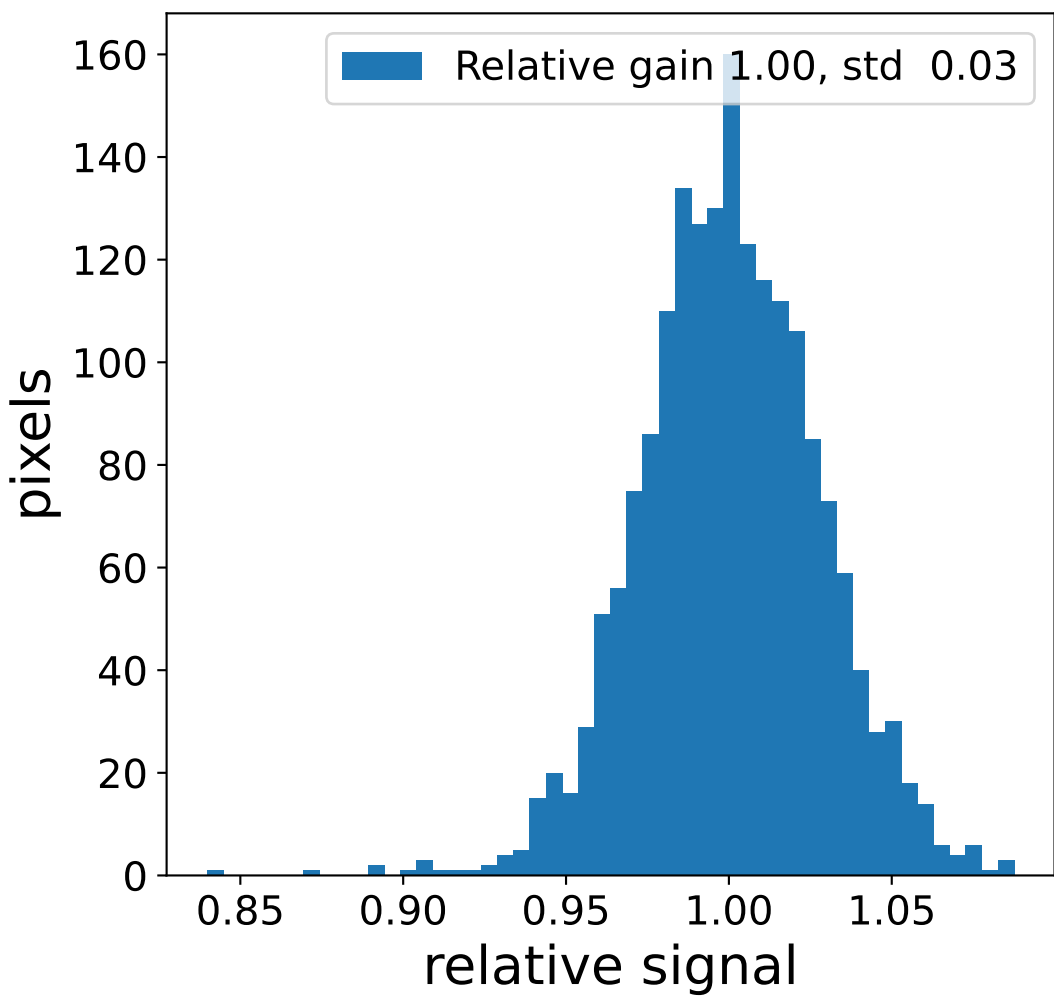

Run 2265

Run 2265

Run 2265 channel: HG

FF sample of 10000 events

pedestal sample of 10000 events

Run 2265 channel: LG

FF sample of 10000 events

pedestal sample of 10000 events