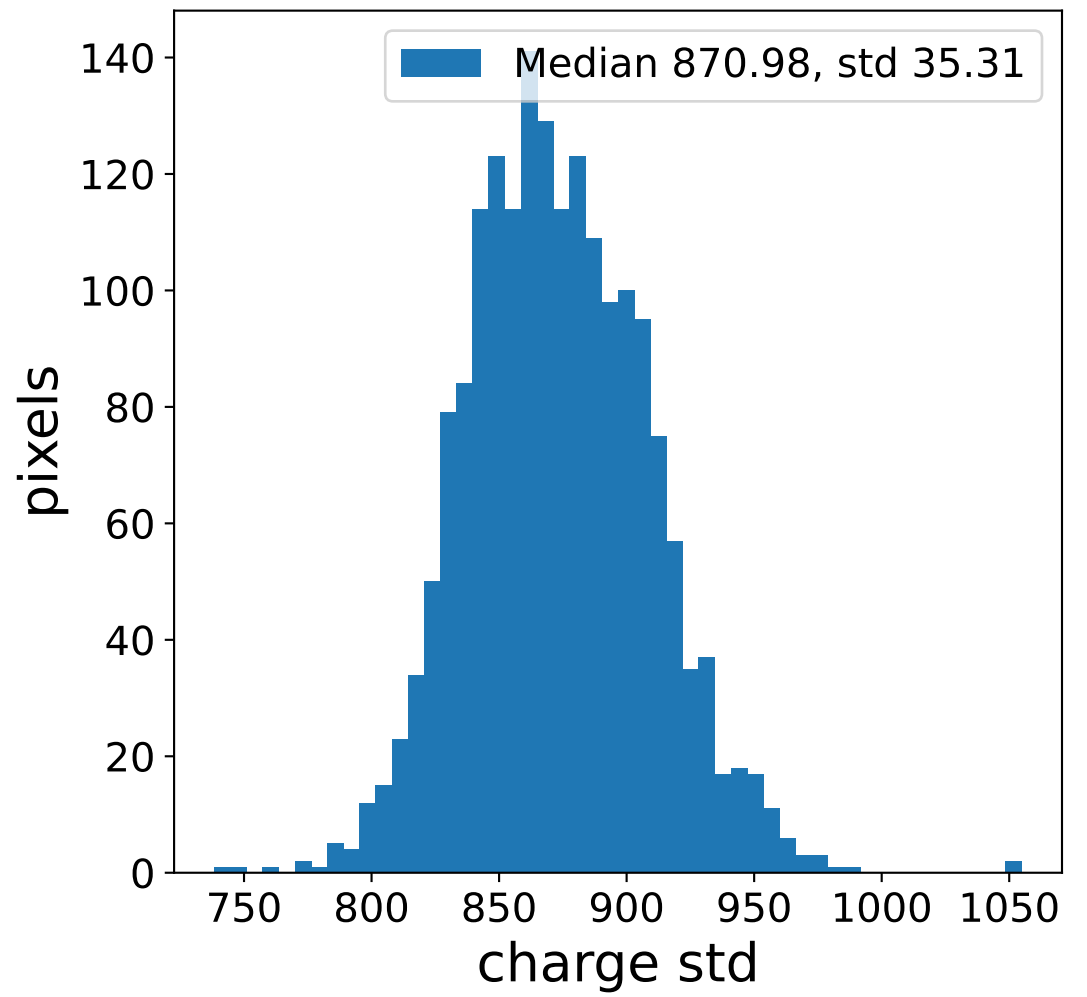

Run 2265

Run 2265

Run 2265 channel: HG

FF sample of 10000 events

pedestal sample of 10000 events

Run 2265 channel: LG

FF sample of 10000 events

pedestal sample of 10000 events