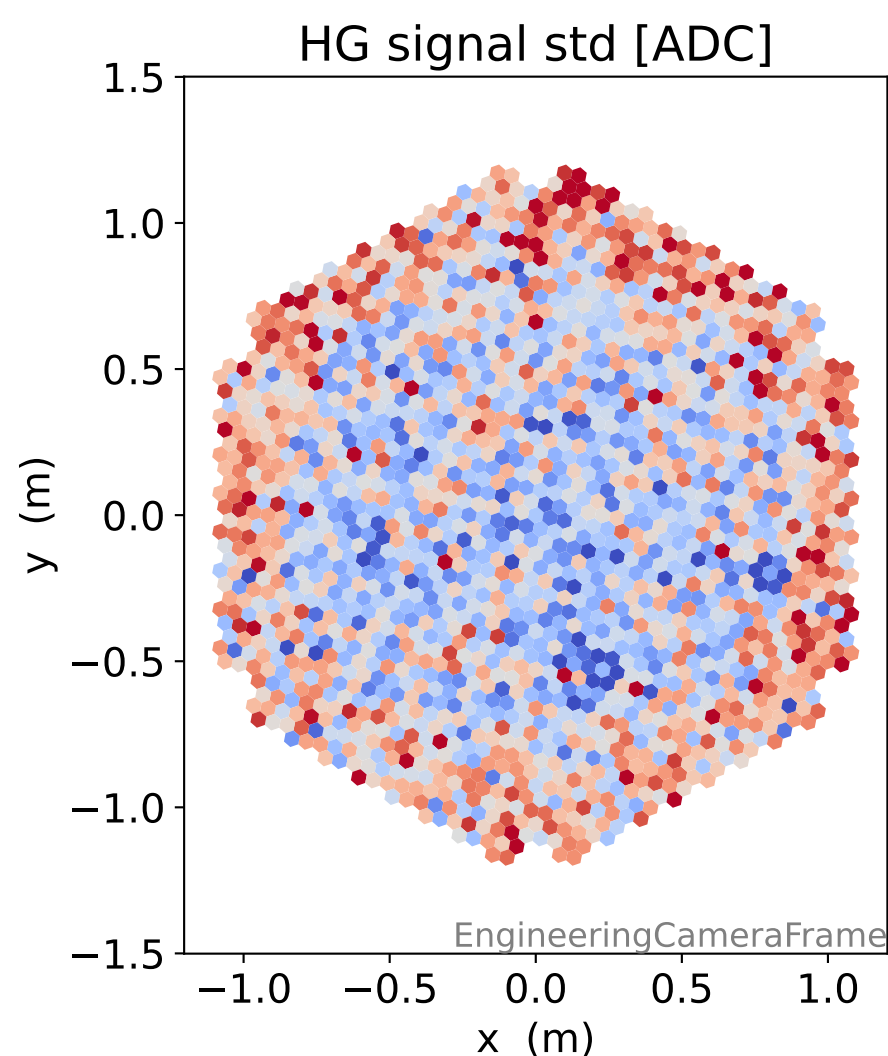

Run 2265

Run 2265

Run 2265 channel: HG

FF sample of 10000 events

pedestal sample of 10000 events

Run 2265 channel: LG

FF sample of 10000 events

pedestal sample of 10000 events