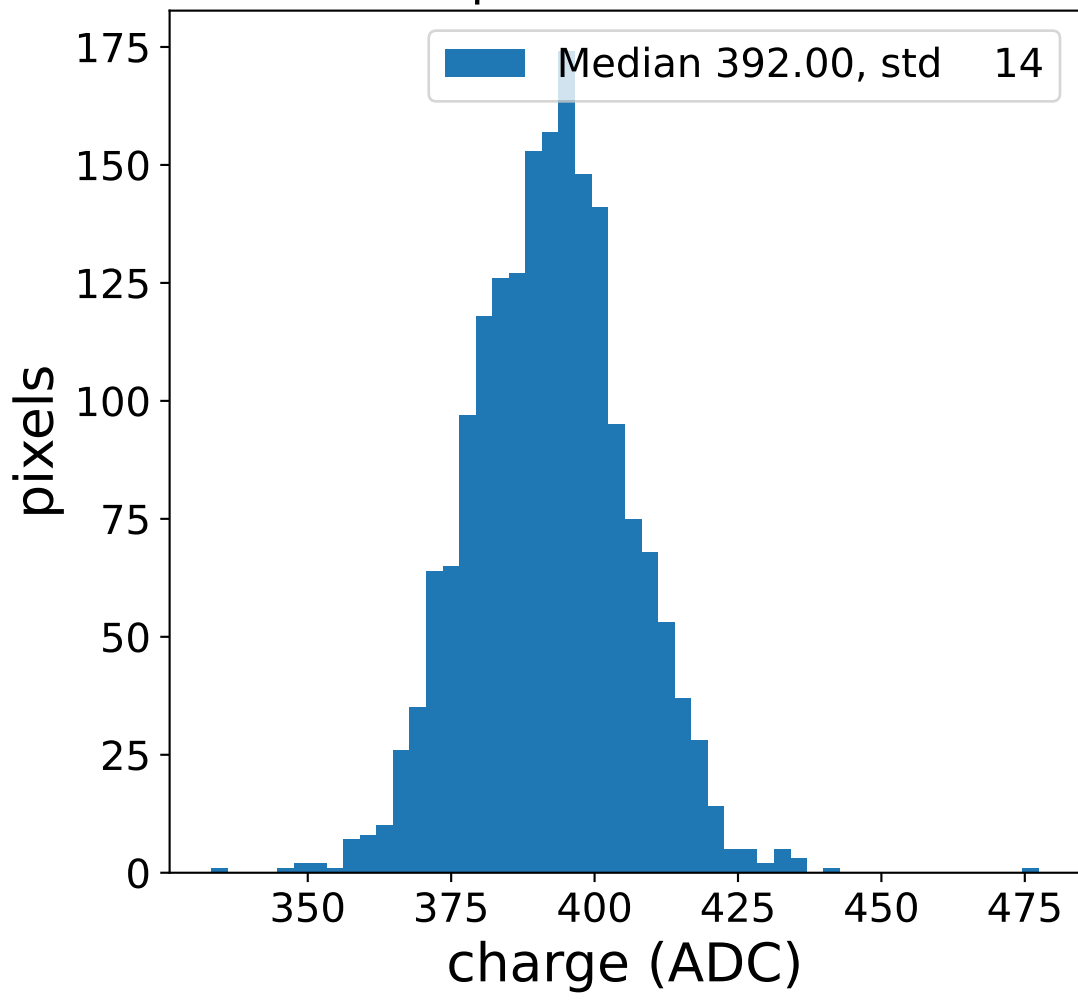

Run 2265

Run 2265

Run 2265 channel: HG

FF sample of 10000 events

pedestal sample of 10000 events

Run 2265 channel: LG

FF sample of 10000 events

pedestal sample of 10000 events