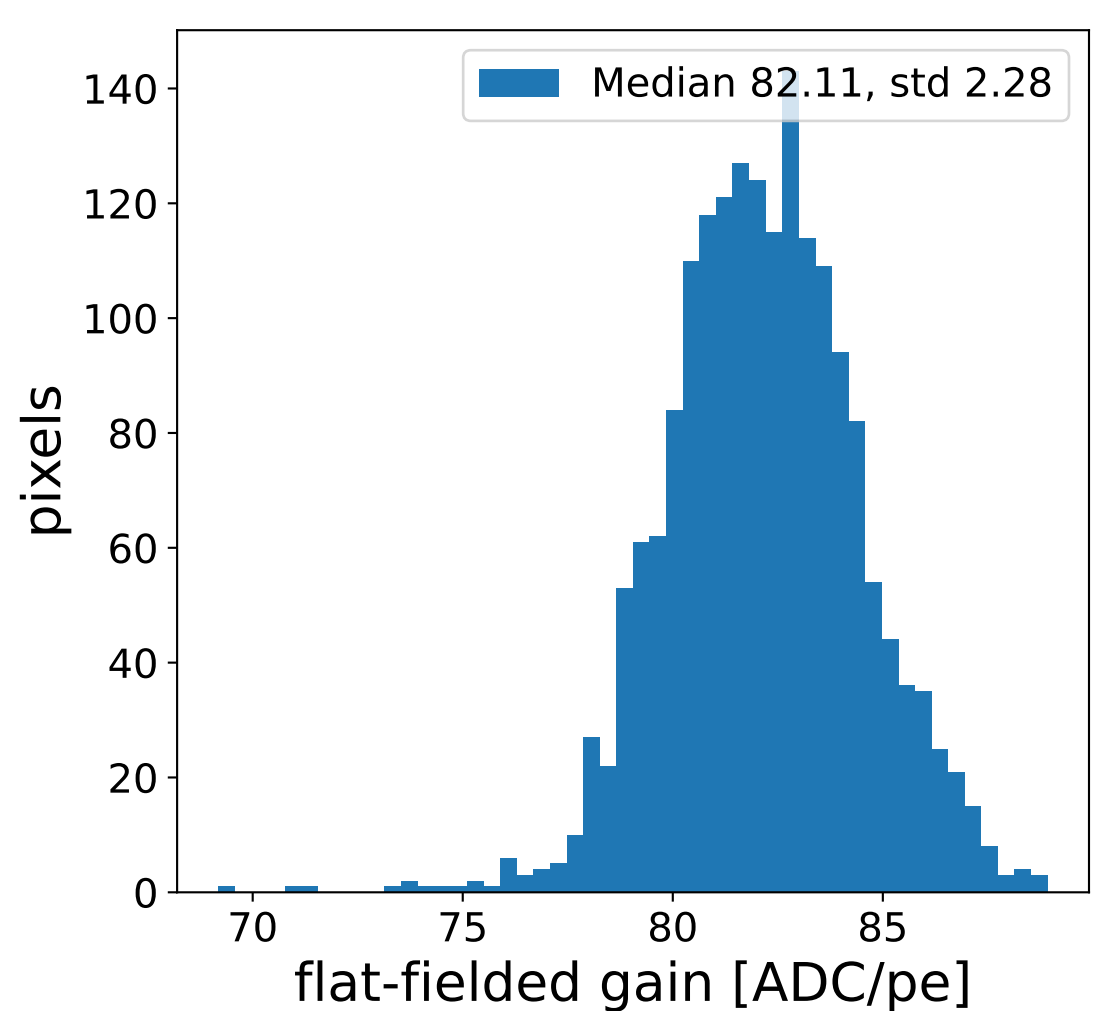

Run 2340

Run 2340

Run 2340 channel: HG

FF sample of 10000 events

pedestal sample of 10000 events

Run 2340 channel: LG

FF sample of 10000 events

pedestal sample of 10000 events