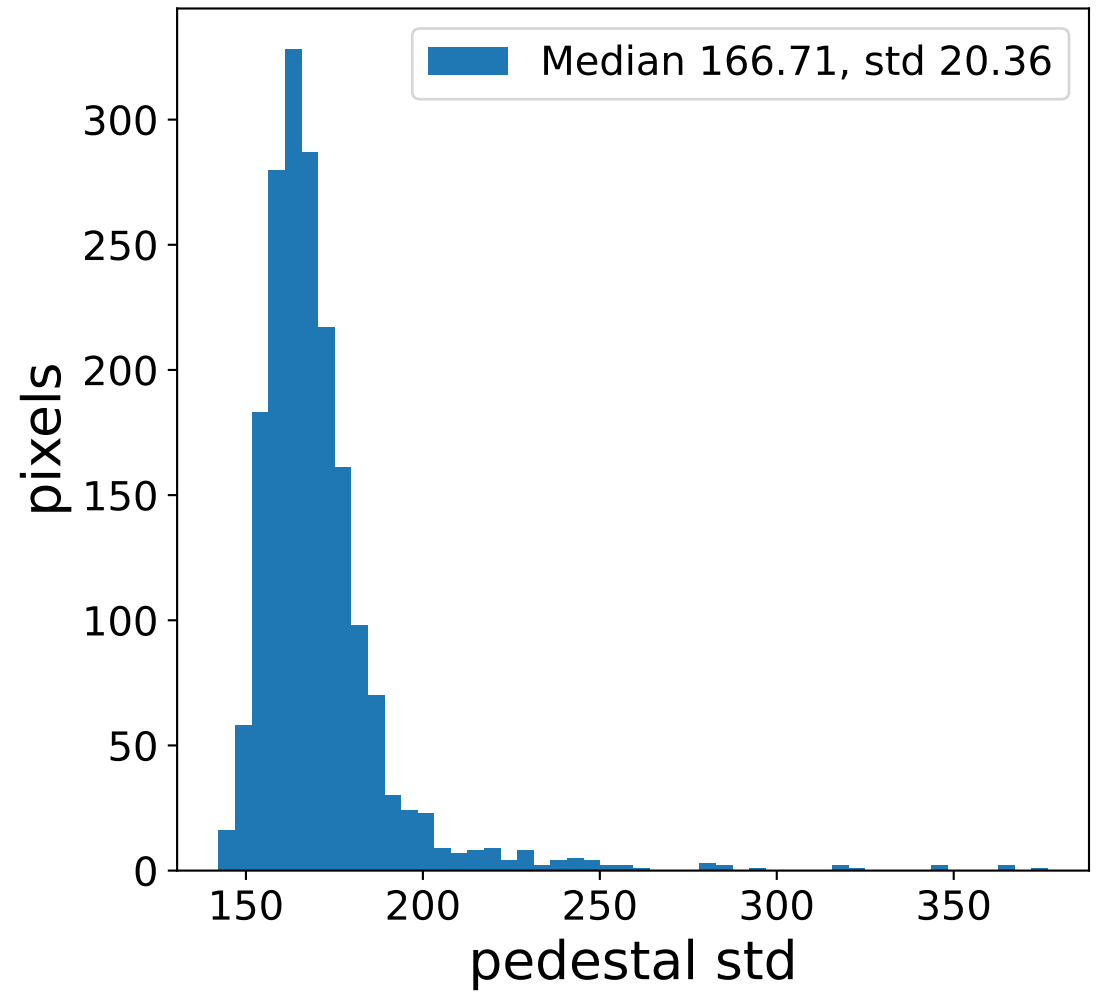

Run 2340

Run 2340

Run 2340 channel: HG

FF sample of 10000 events

pedestal sample of 10000 events

Run 2340 channel: LG

FF sample of 10000 events

pedestal sample of 10000 events