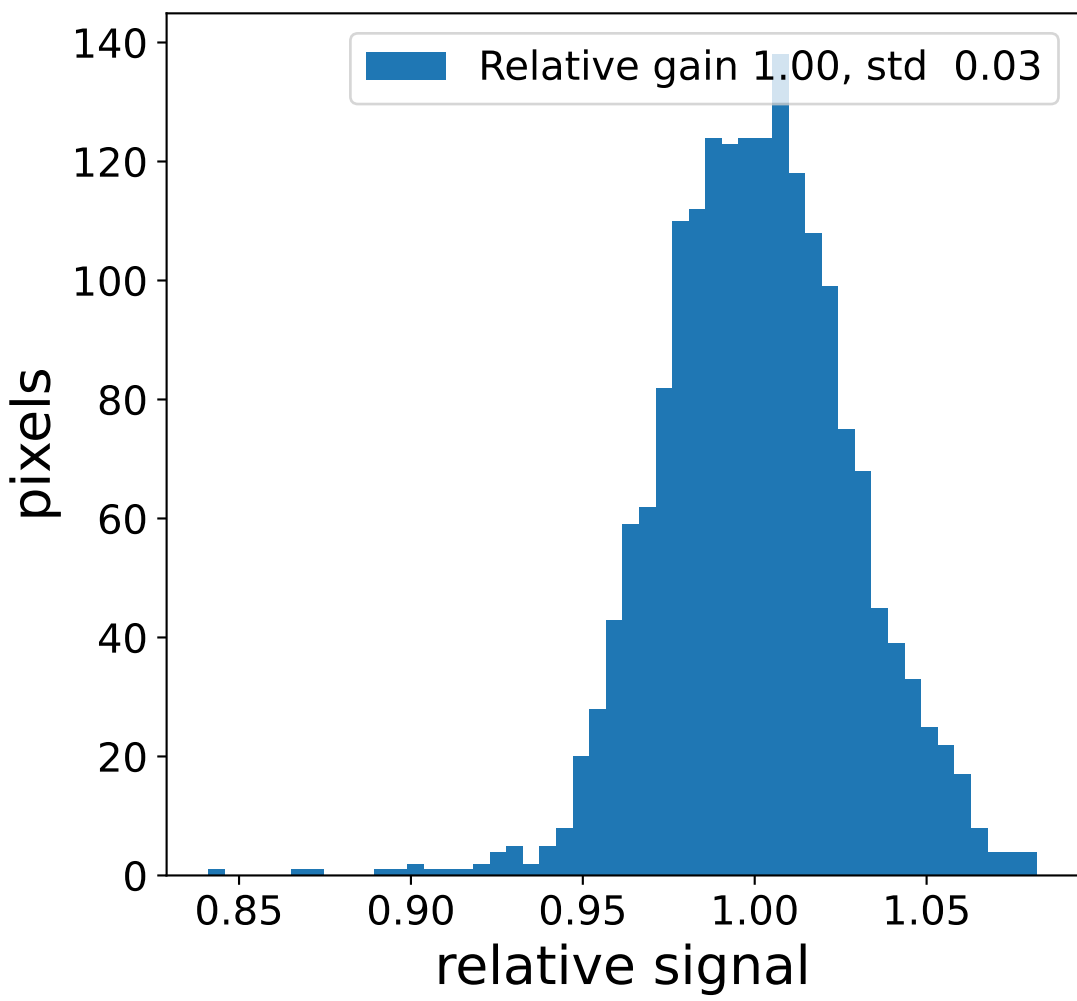

Run 2340

Run 2340

Run 2340 channel: HG

FF sample of 10000 events

pedestal sample of 10000 events

Run 2340 channel: LG

FF sample of 10000 events

pedestal sample of 10000 events