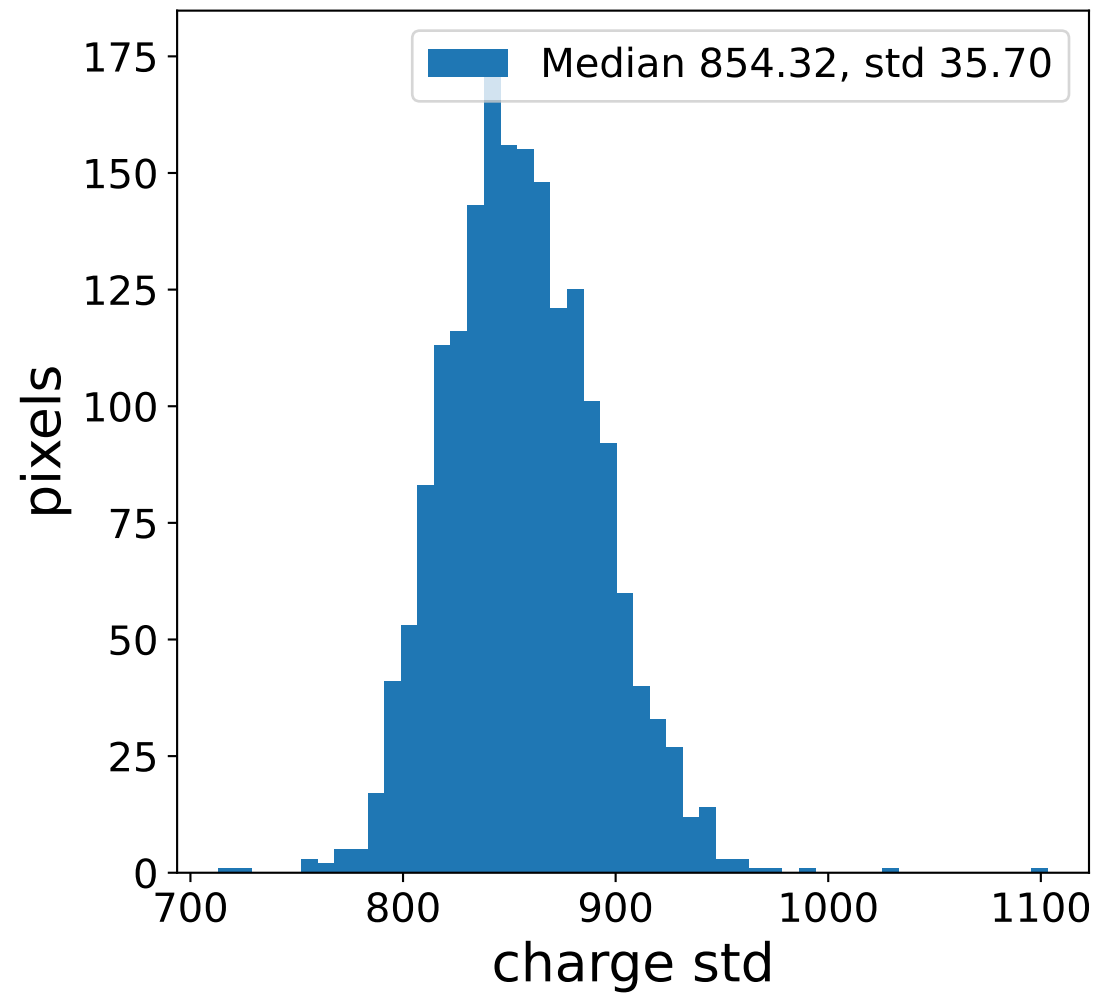

Run 2340

Run 2340

Run 2340 channel: HG

FF sample of 10000 events

pedestal sample of 10000 events

Run 2340 channel: LG

FF sample of 10000 events

pedestal sample of 10000 events