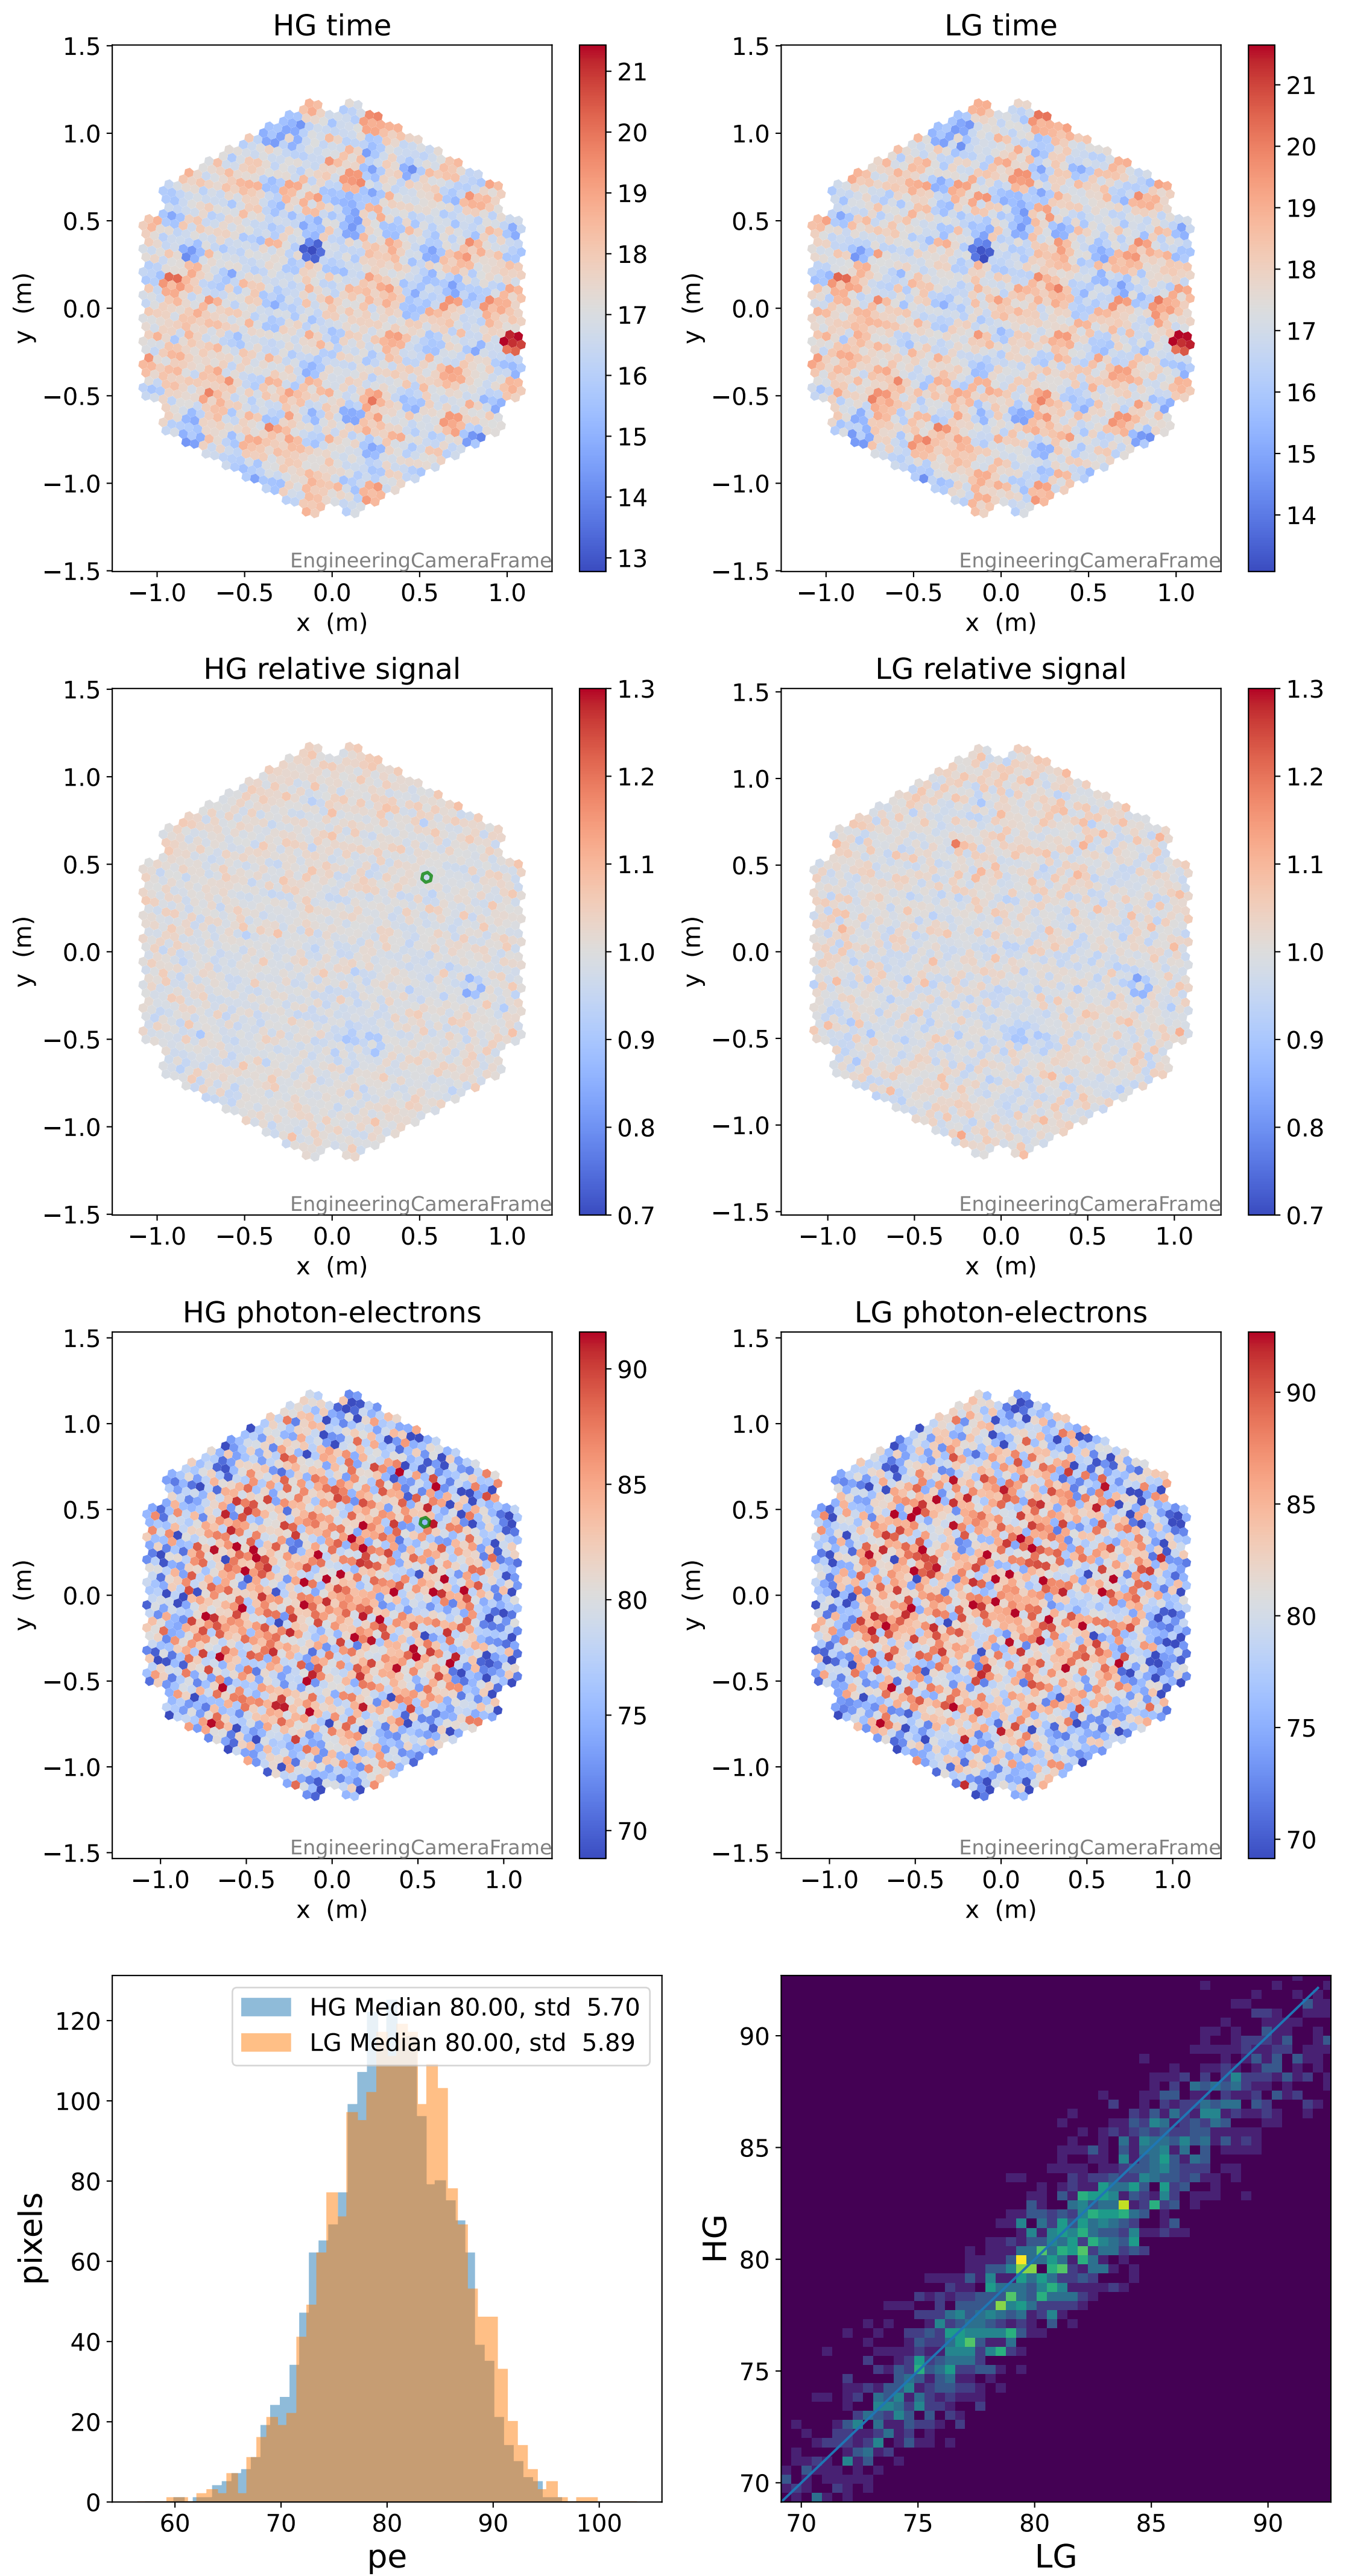

Run 2340

Run 2340

Run 2340 channel: HG

FF sample of 10000 events

pedestal sample of 10000 events

Run 2340 channel: LG

FF sample of 10000 events

pedestal sample of 10000 events