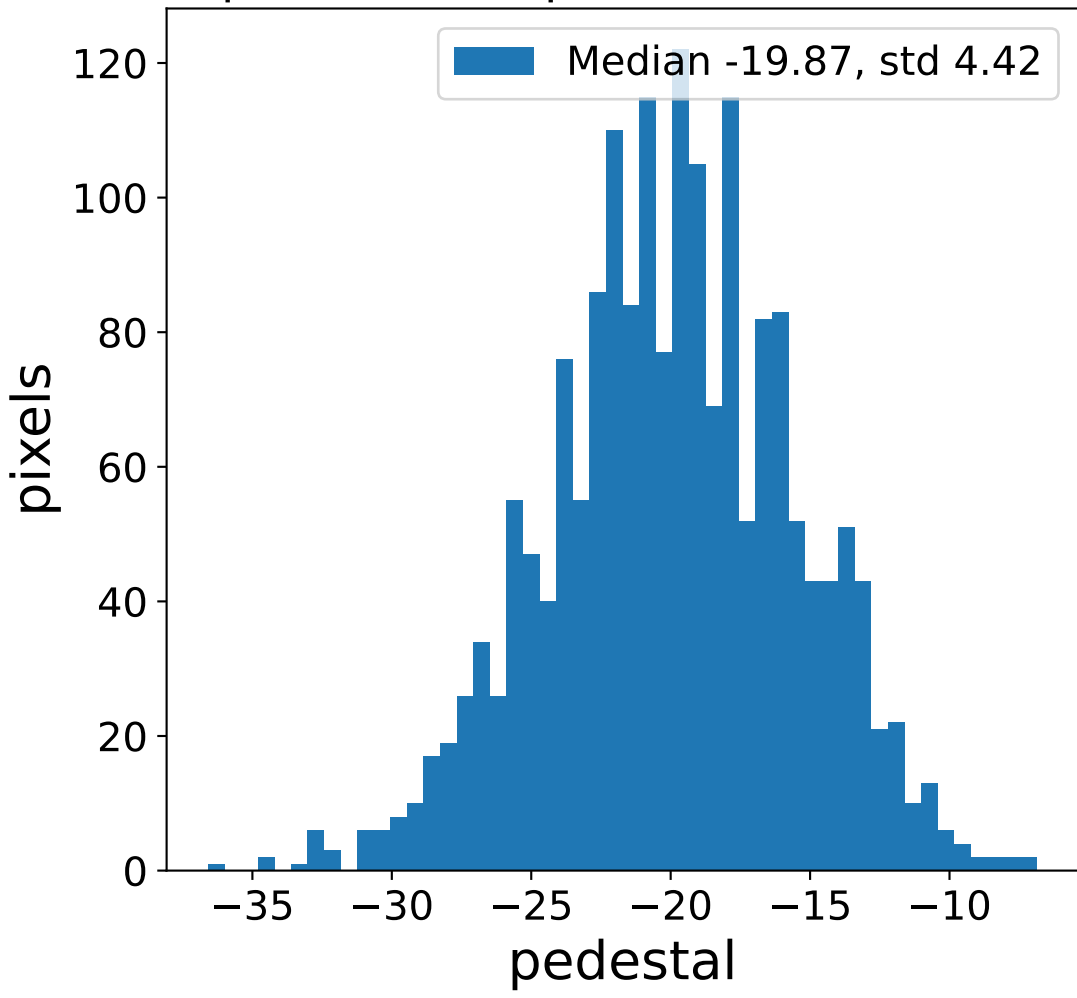

Run 2340

Run 2340

Run 2340 channel: HG

FF sample of 10000 events

pedestal sample of 10000 events

Run 2340 channel: LG

FF sample of 10000 events

pedestal sample of 10000 events