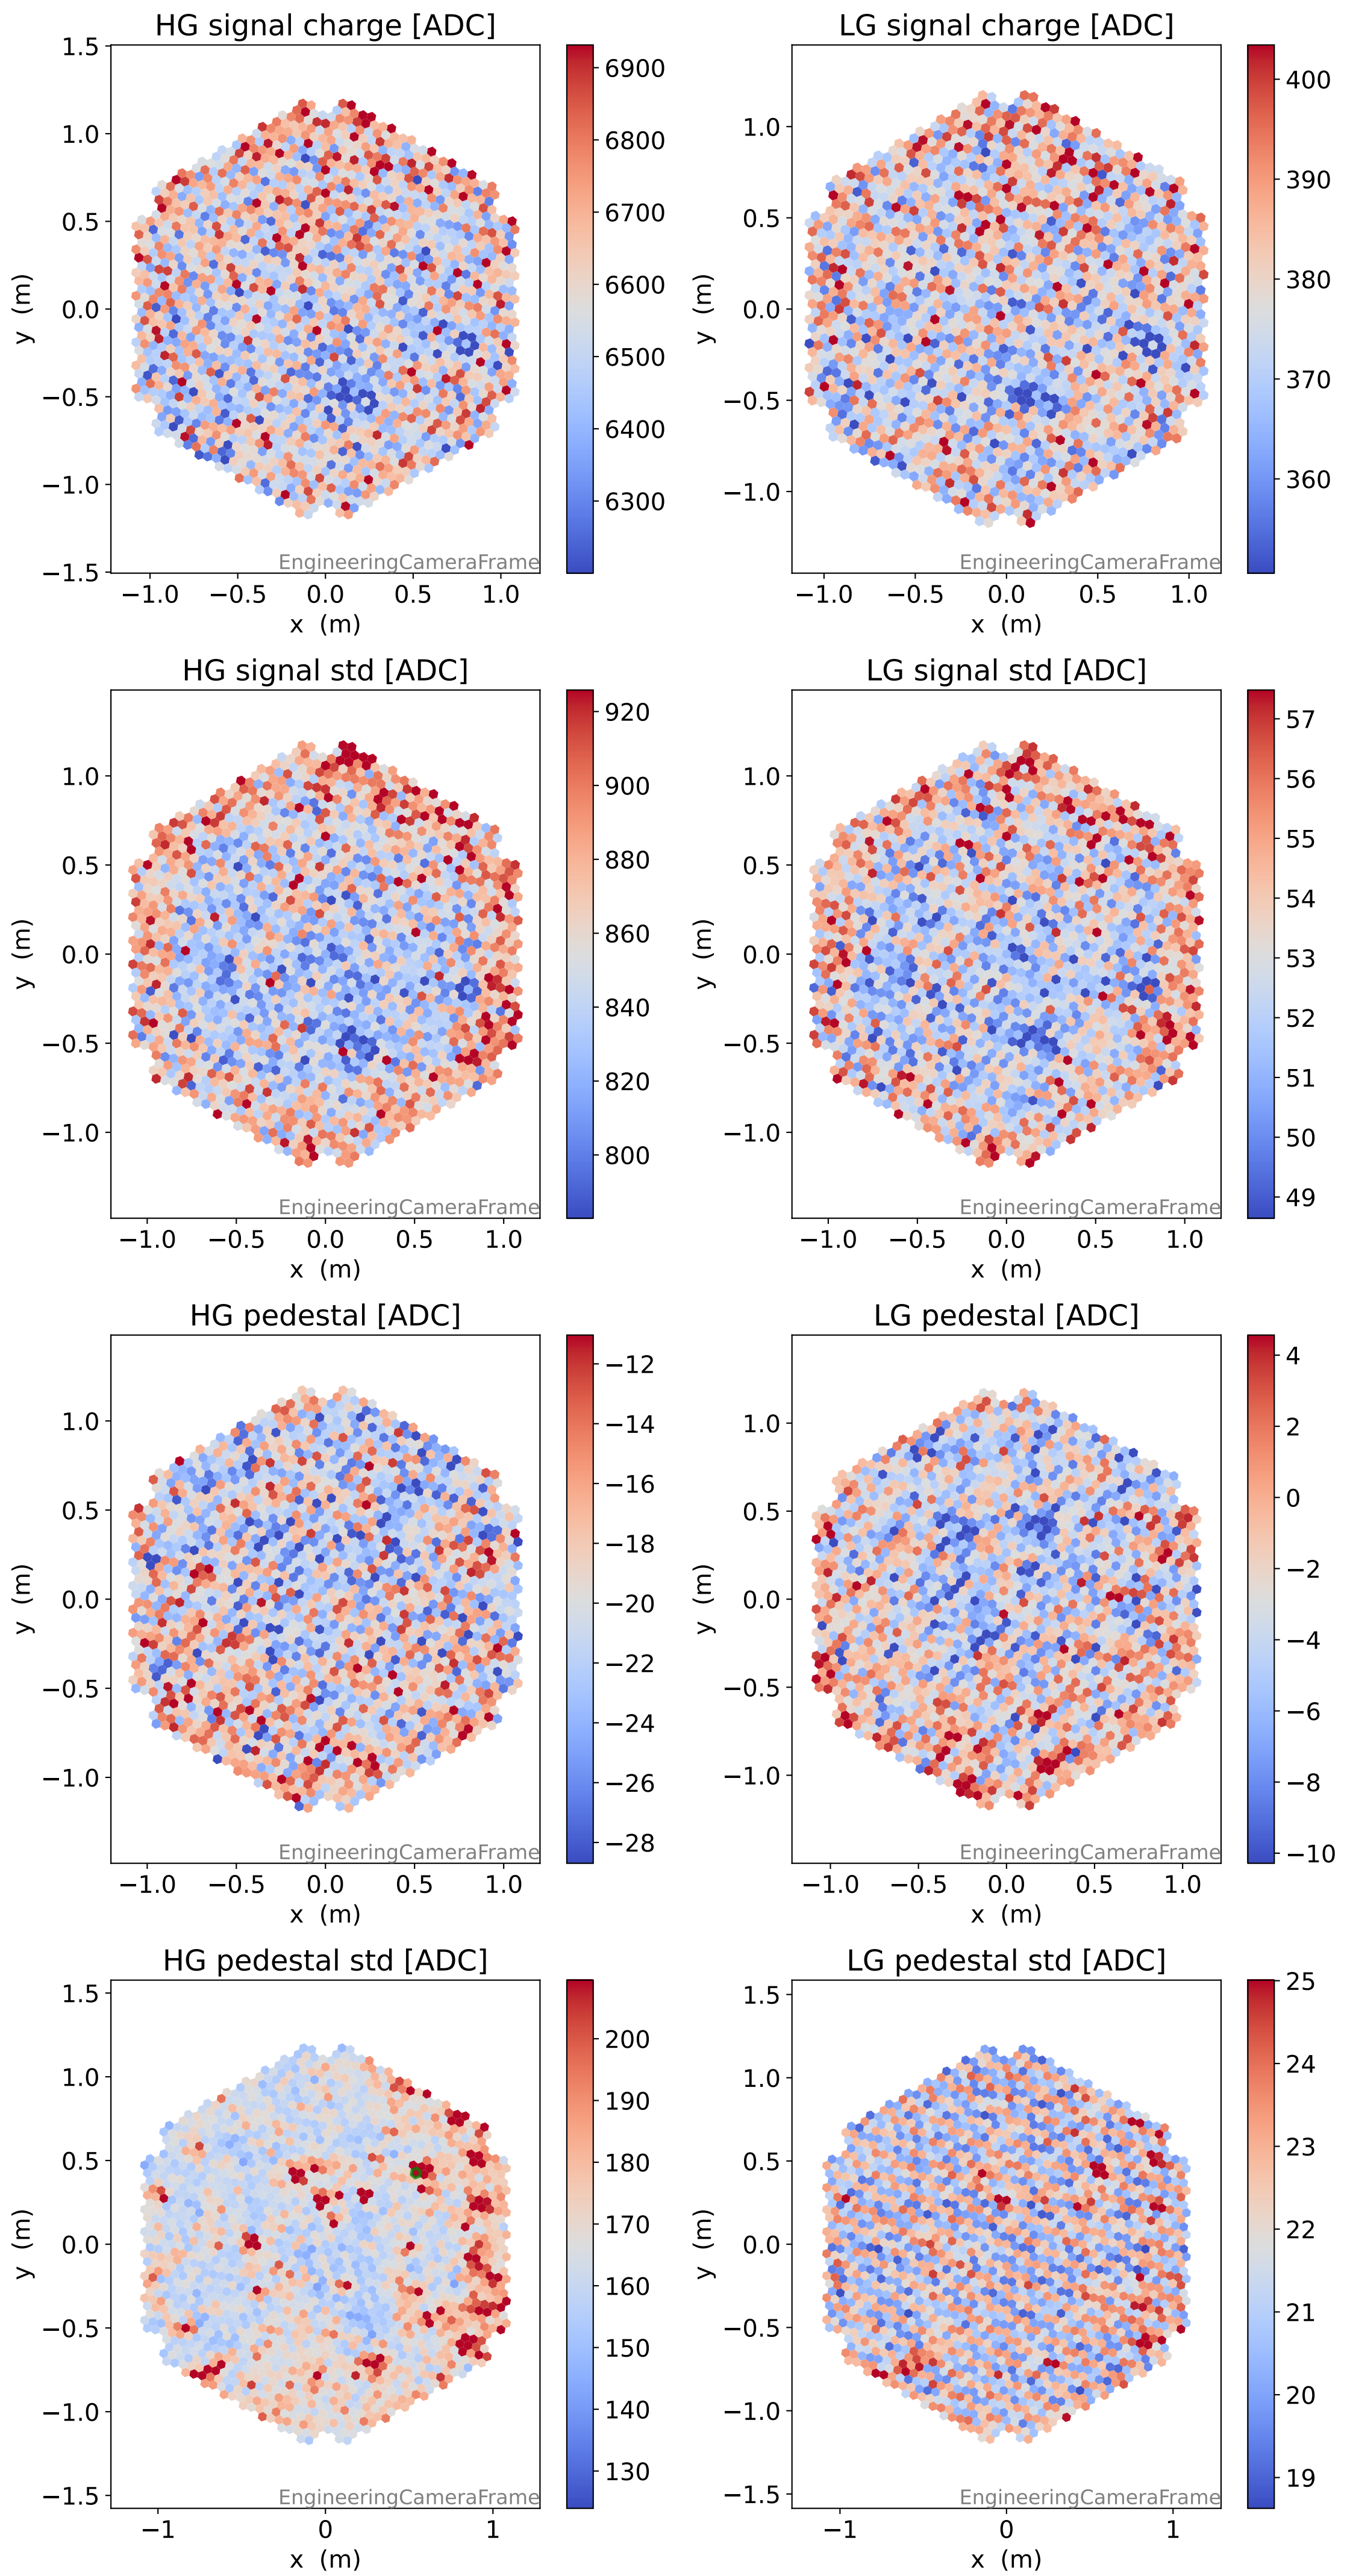

Run 2340

Run 2340

Run 2340 channel: HG

FF sample of 10000 events

pedestal sample of 10000 events

Run 2340 channel: LG

FF sample of 10000 events

pedestal sample of 10000 events