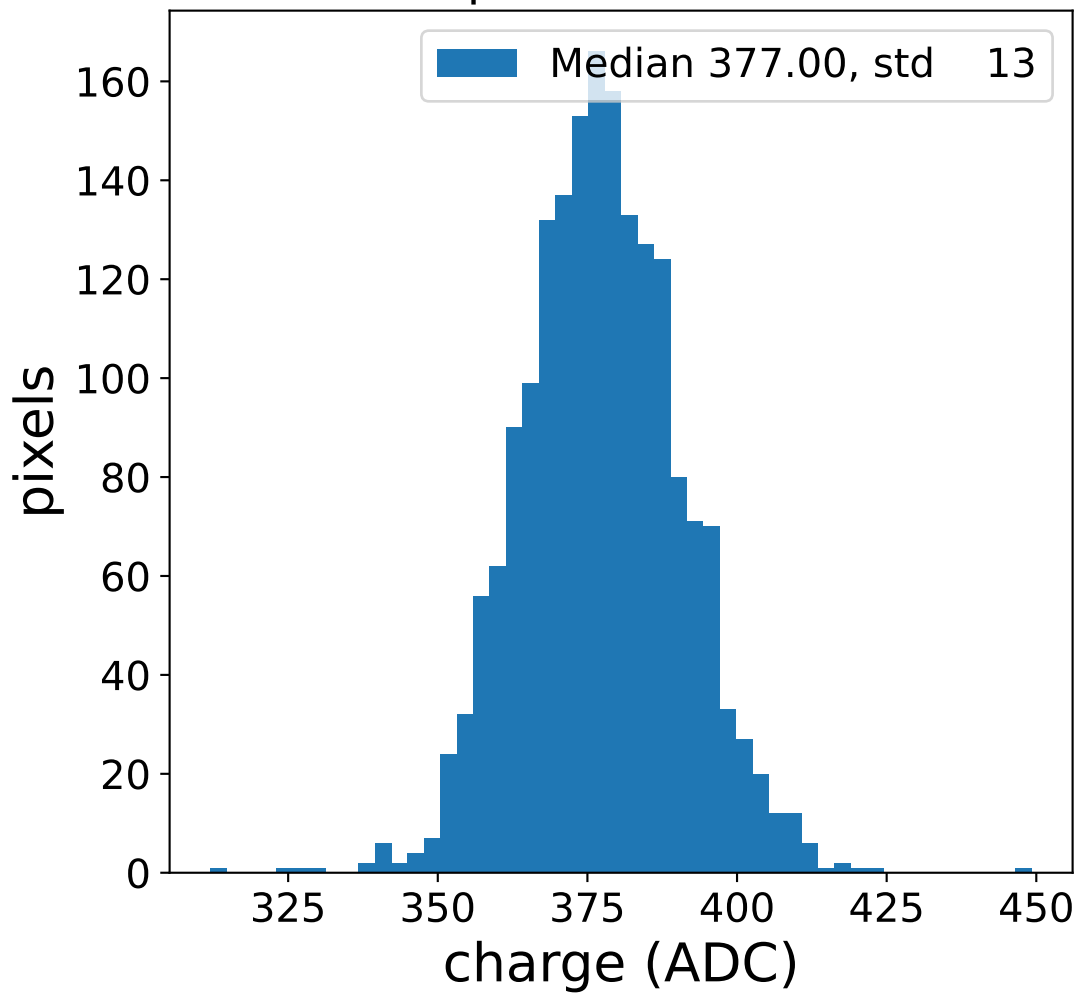

Run 2340

Run 2340

Run 2340 channel: HG

FF sample of 10000 events

pedestal sample of 10000 events

Run 2340 channel: LG

FF sample of 10000 events

pedestal sample of 10000 events