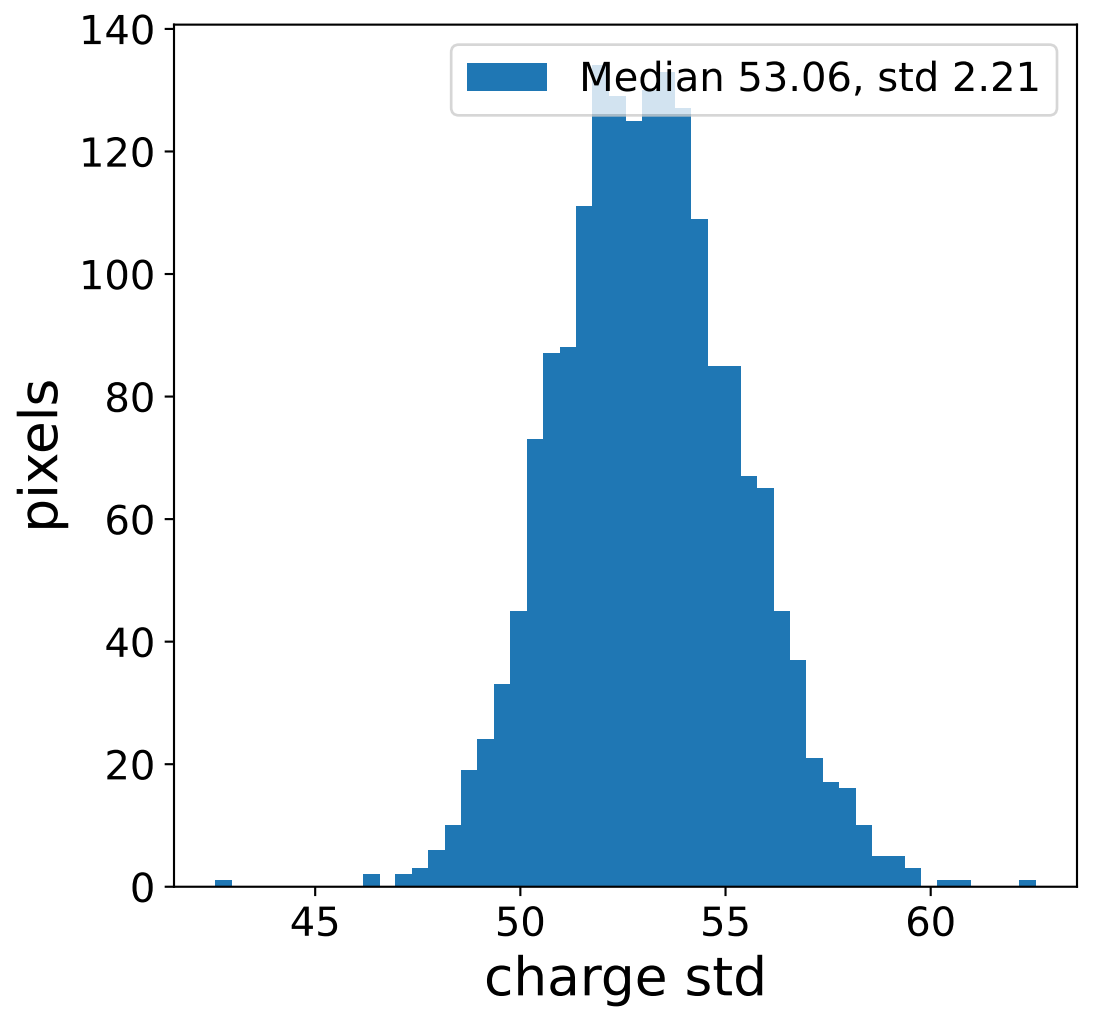

Run 2340

Run 2340

Run 2340 channel: HG

FF sample of 10000 events

pedestal sample of 10000 events

Run 2340 channel: LG

FF sample of 10000 events

pedestal sample of 10000 events