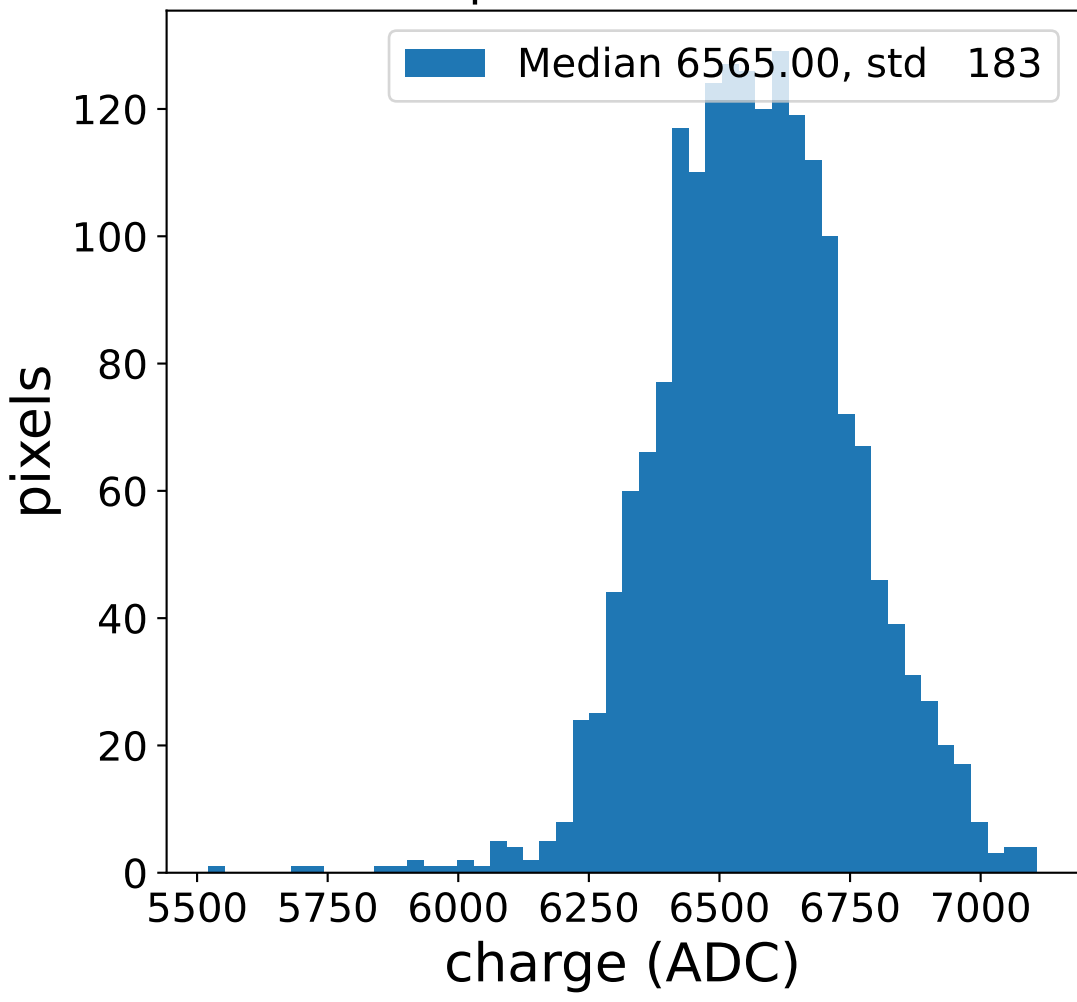

Run 2340

Run 2340

Run 2340 channel: HG

FF sample of 10000 events

pedestal sample of 10000 events

Run 2340 channel: LG

FF sample of 10000 events

pedestal sample of 10000 events