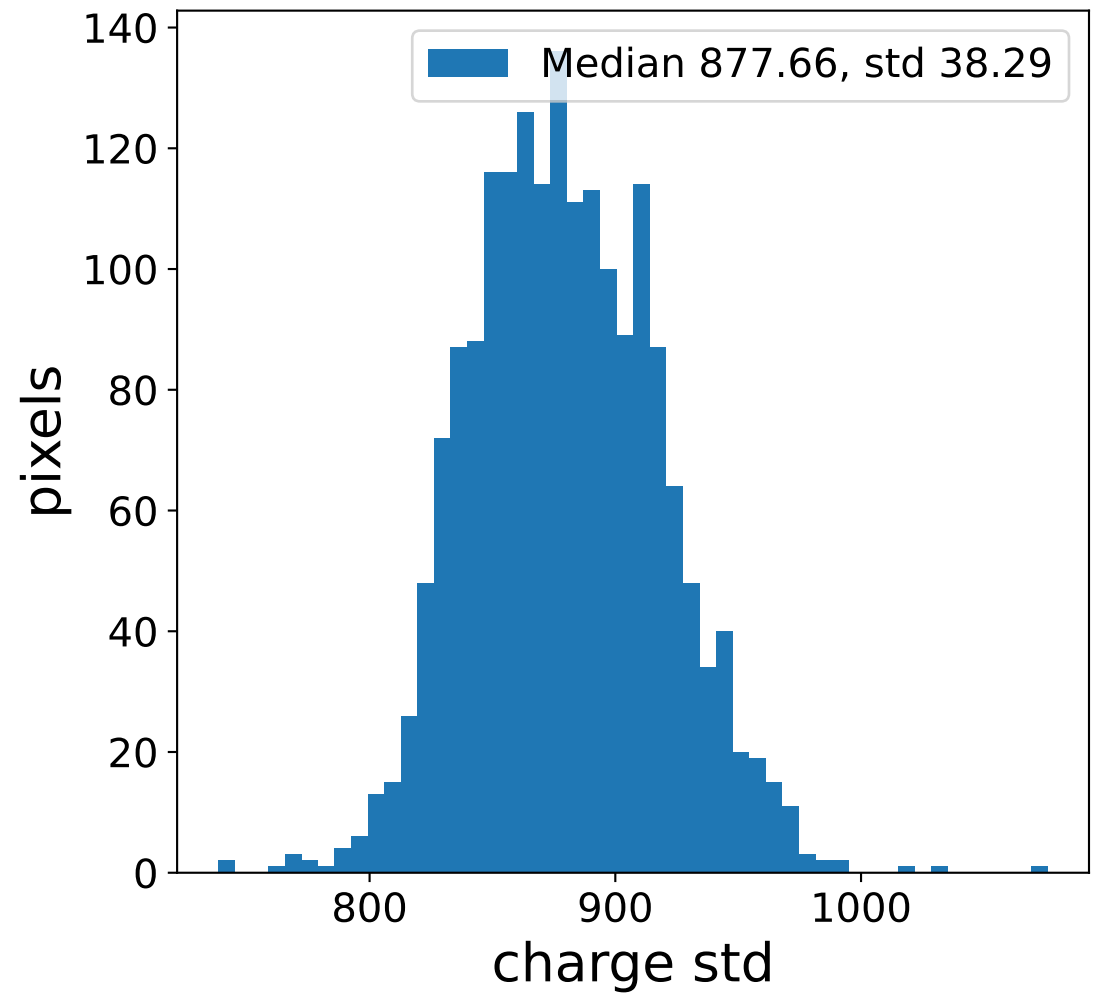

## pedestal sample of 10000 events