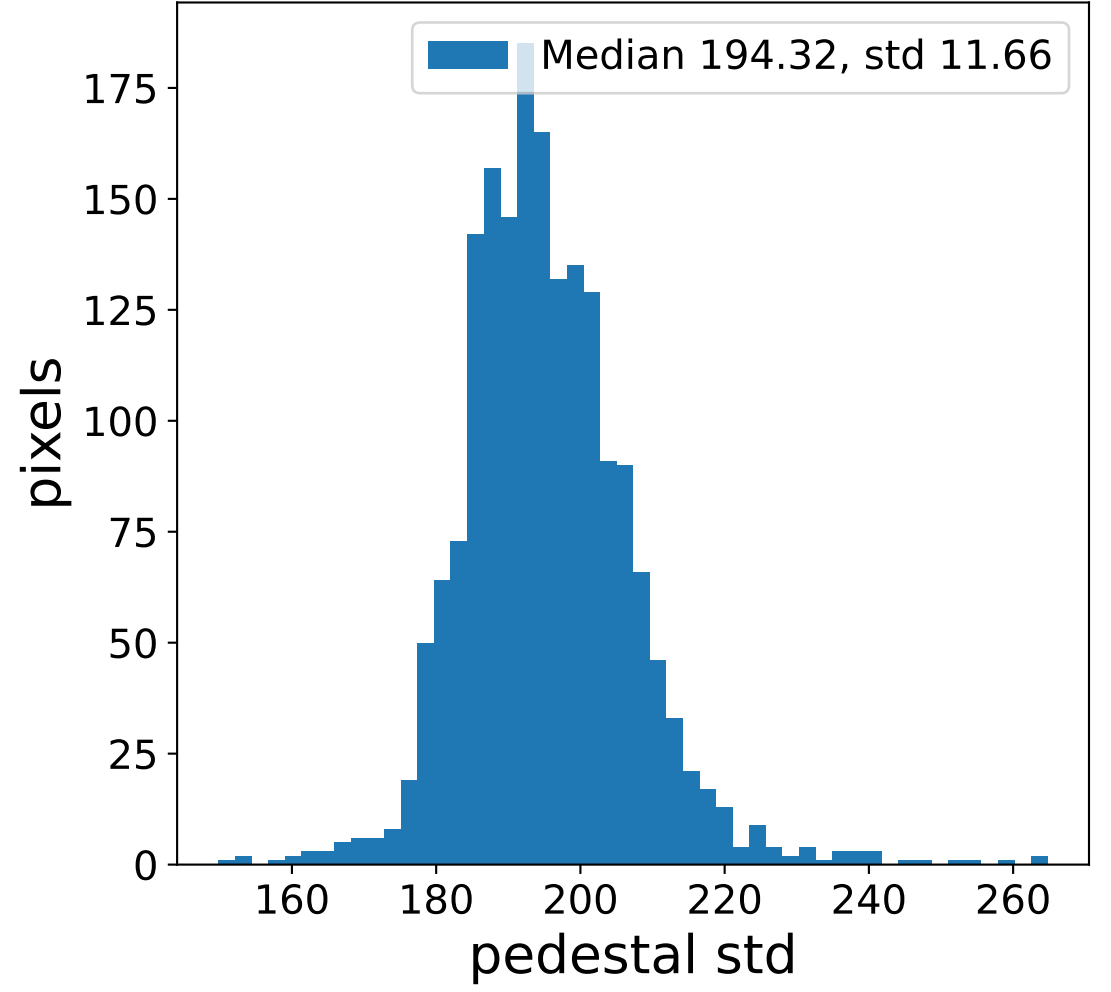

## pedestal sample of 10000 events