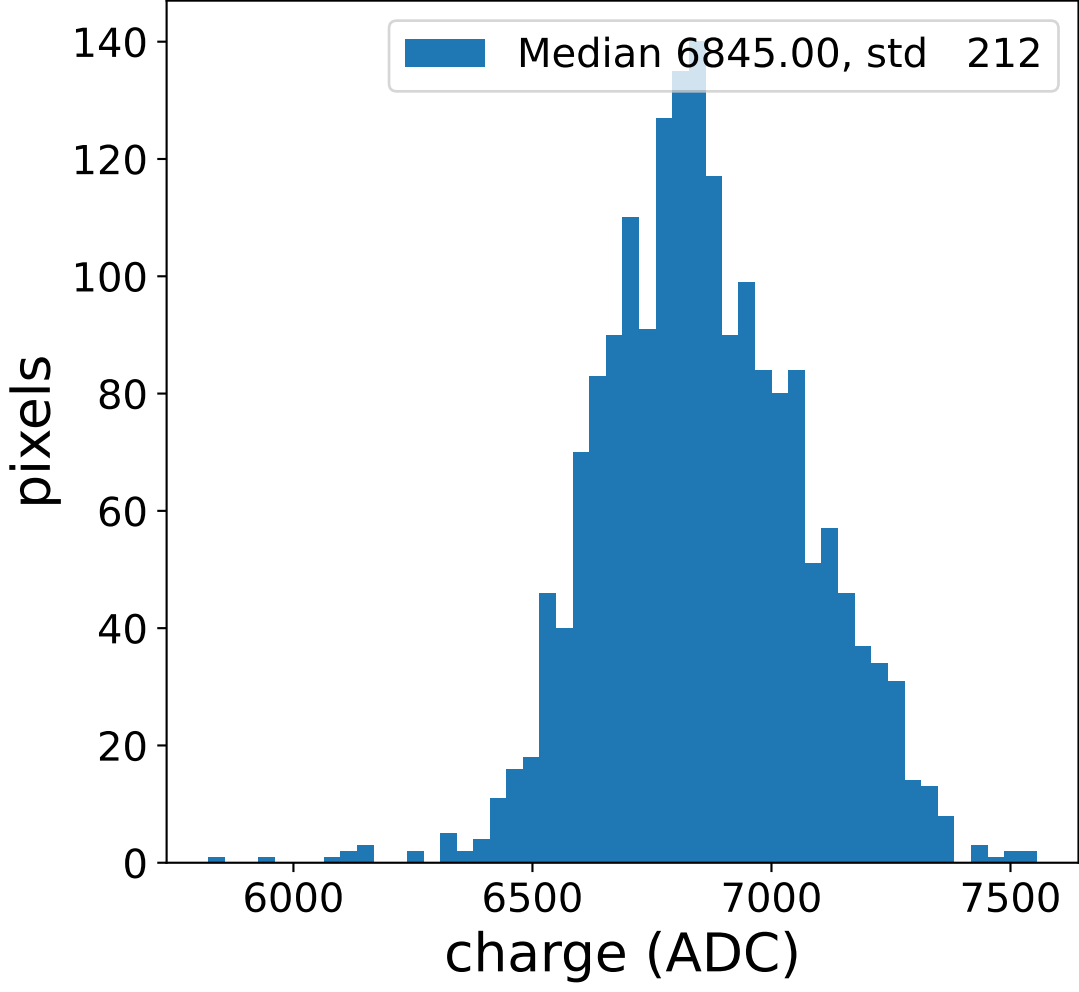

## pedestal sample of 10000 events