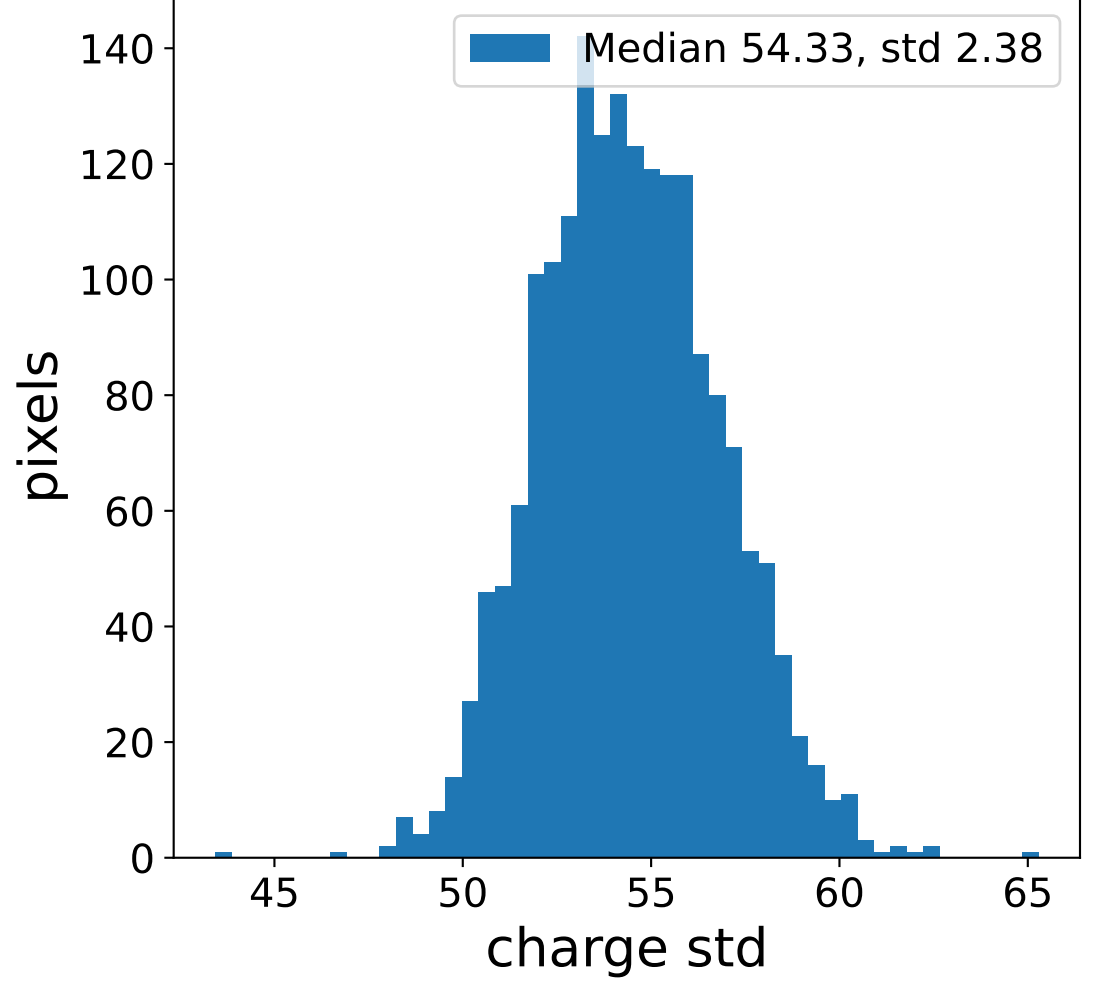

Run 2369 channel: LG

FF sample of 10000 events