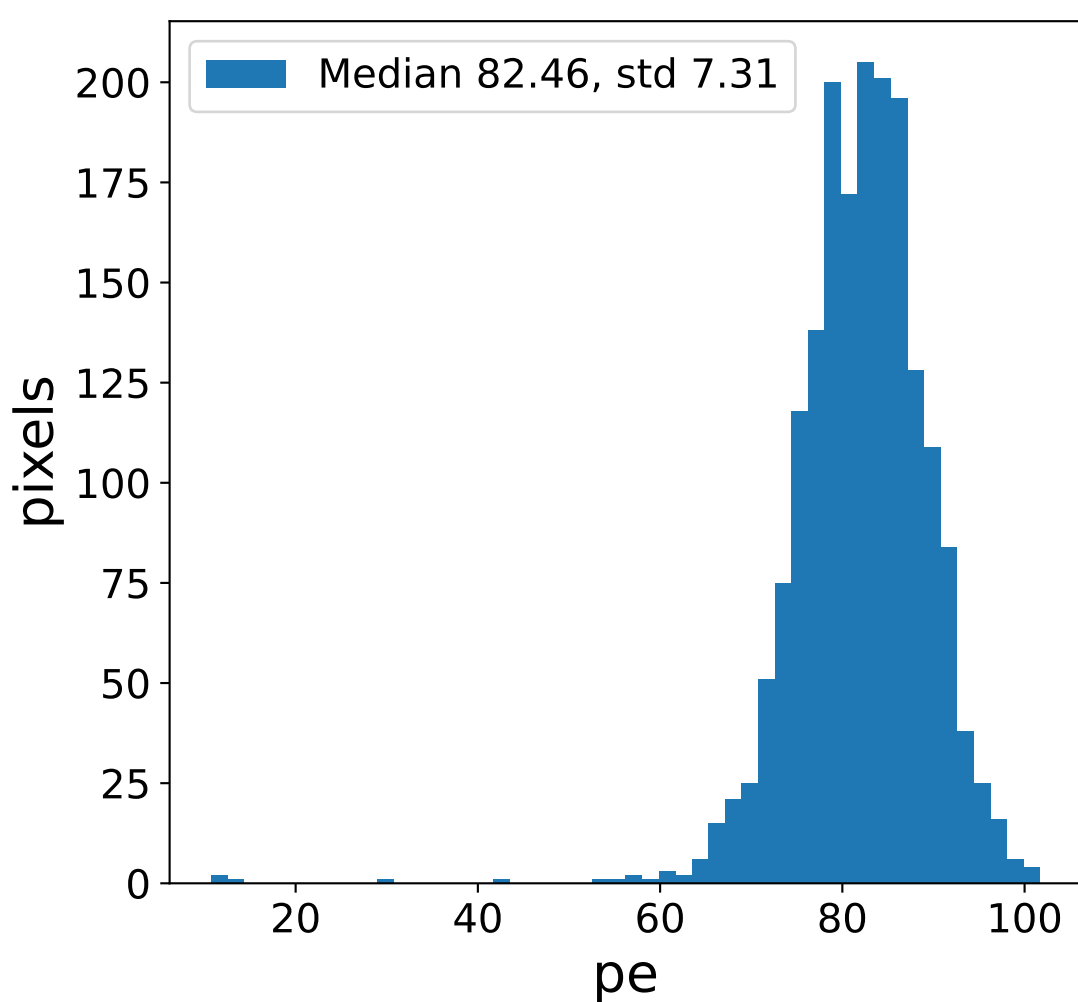

Run 2393

Run 2393

Run 2393 channel: HG

FF sample of 2653 events

pedestal sample of 10000 events

Run 2393 channel: LG

FF sample of 2653 events

pedestal sample of 10000 events