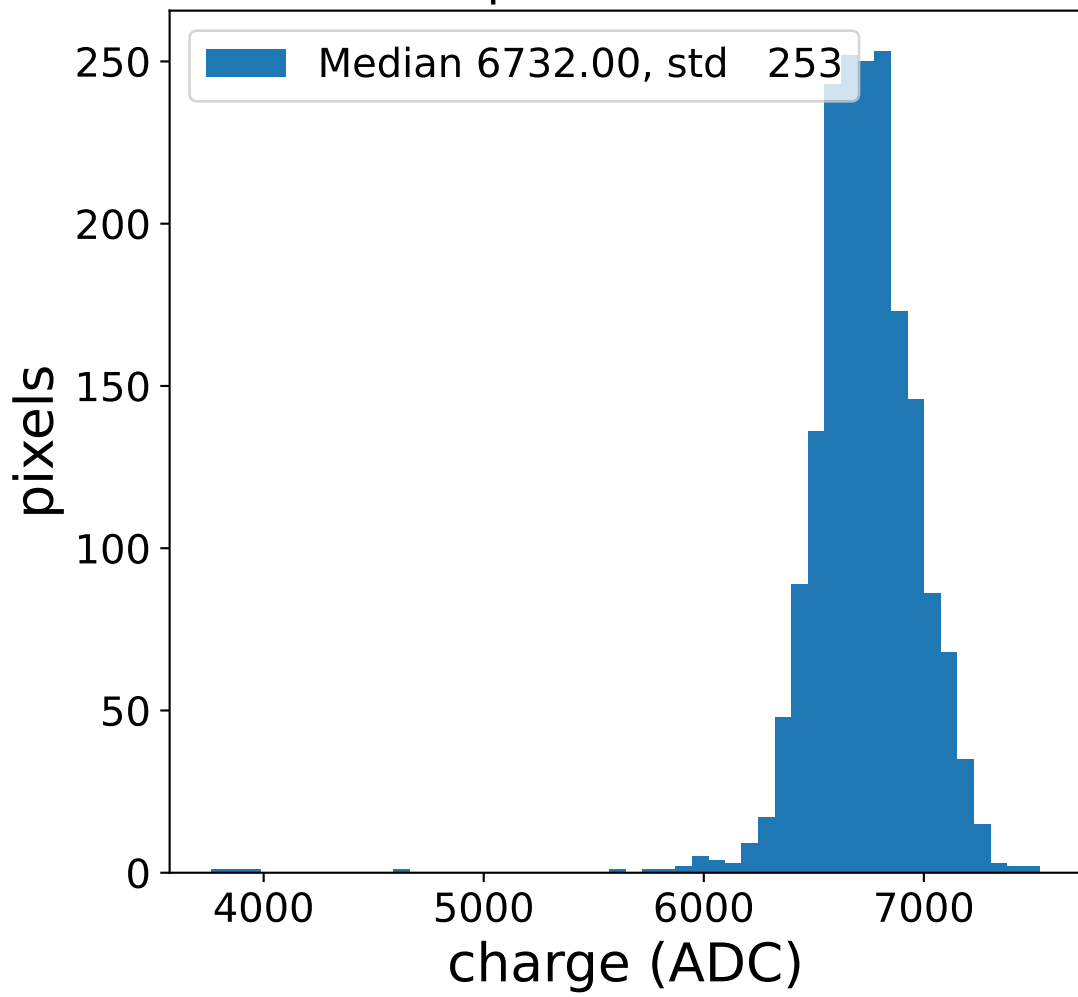

Run 2393

Run 2393

Run 2393 channel: HG

FF sample of 2653 events

pedestal sample of 10000 events

Run 2393 channel: LG

FF sample of 2653 events

pedestal sample of 10000 events