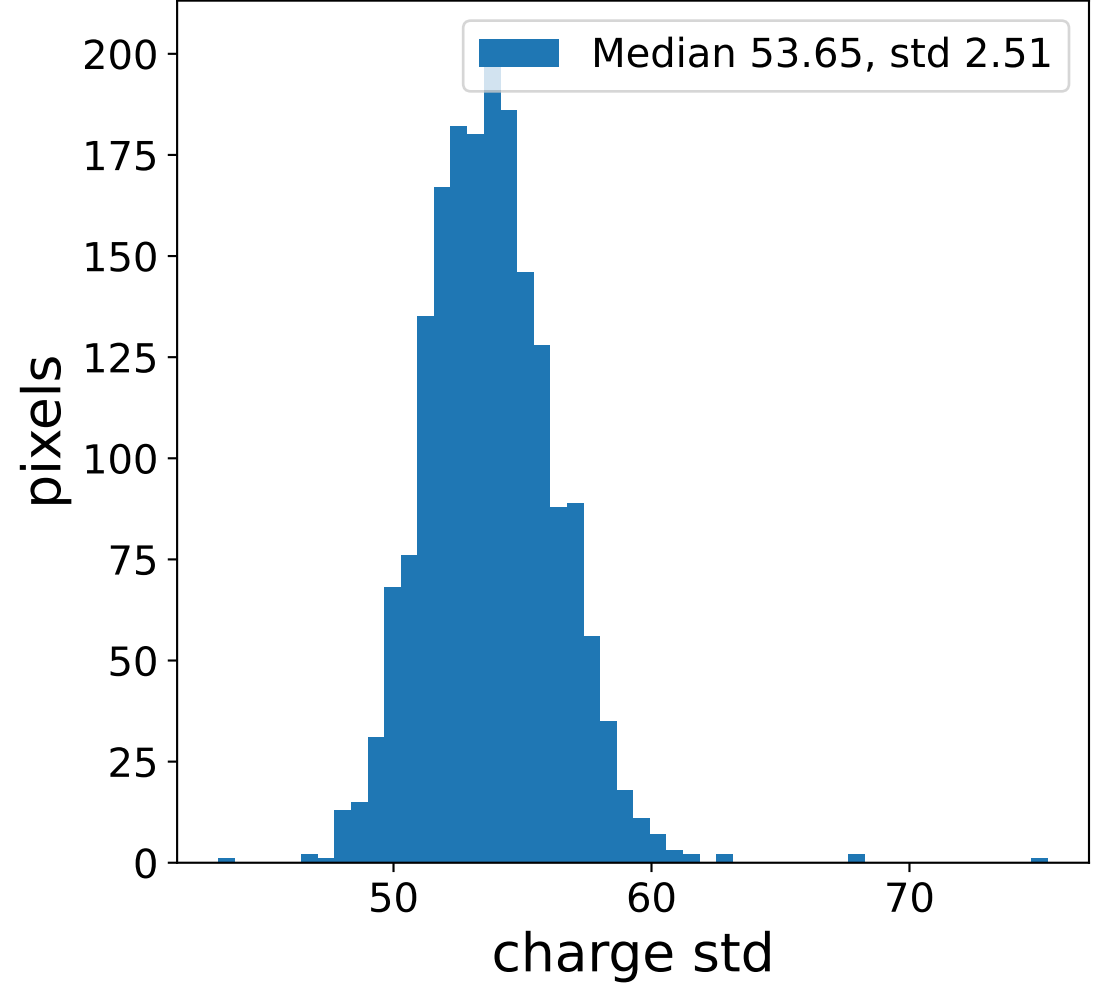

Run 2393

Run 2393

Run 2393 channel: HG

FF sample of 2653 events

pedestal sample of 10000 events

Run 2393 channel: LG

FF sample of 2653 events

pedestal sample of 10000 events