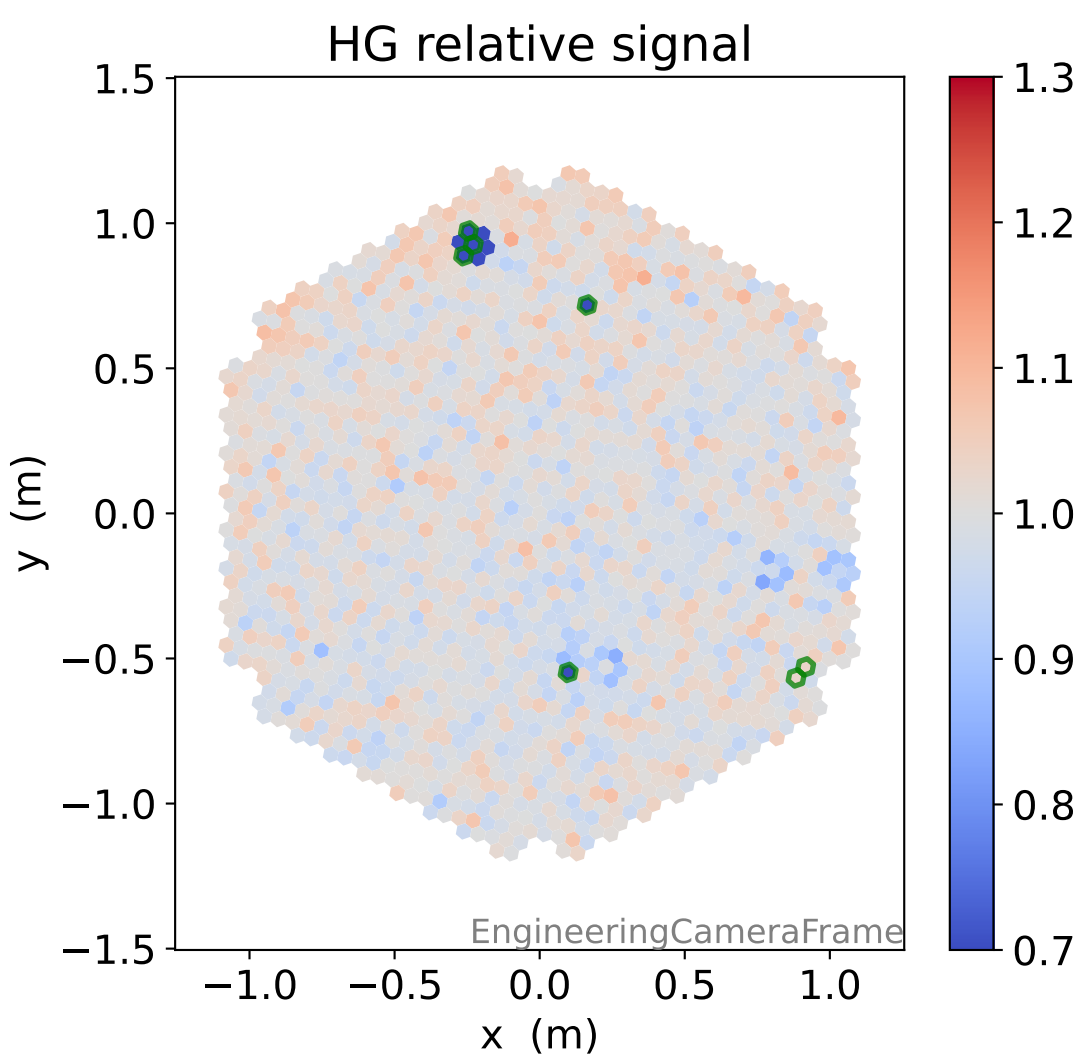

Run 2393

Run 2393

Run 2393 channel: HG

FF sample of 2653 events

pedestal sample of 10000 events

Run 2393 channel: LG

FF sample of 2653 events

pedestal sample of 10000 events