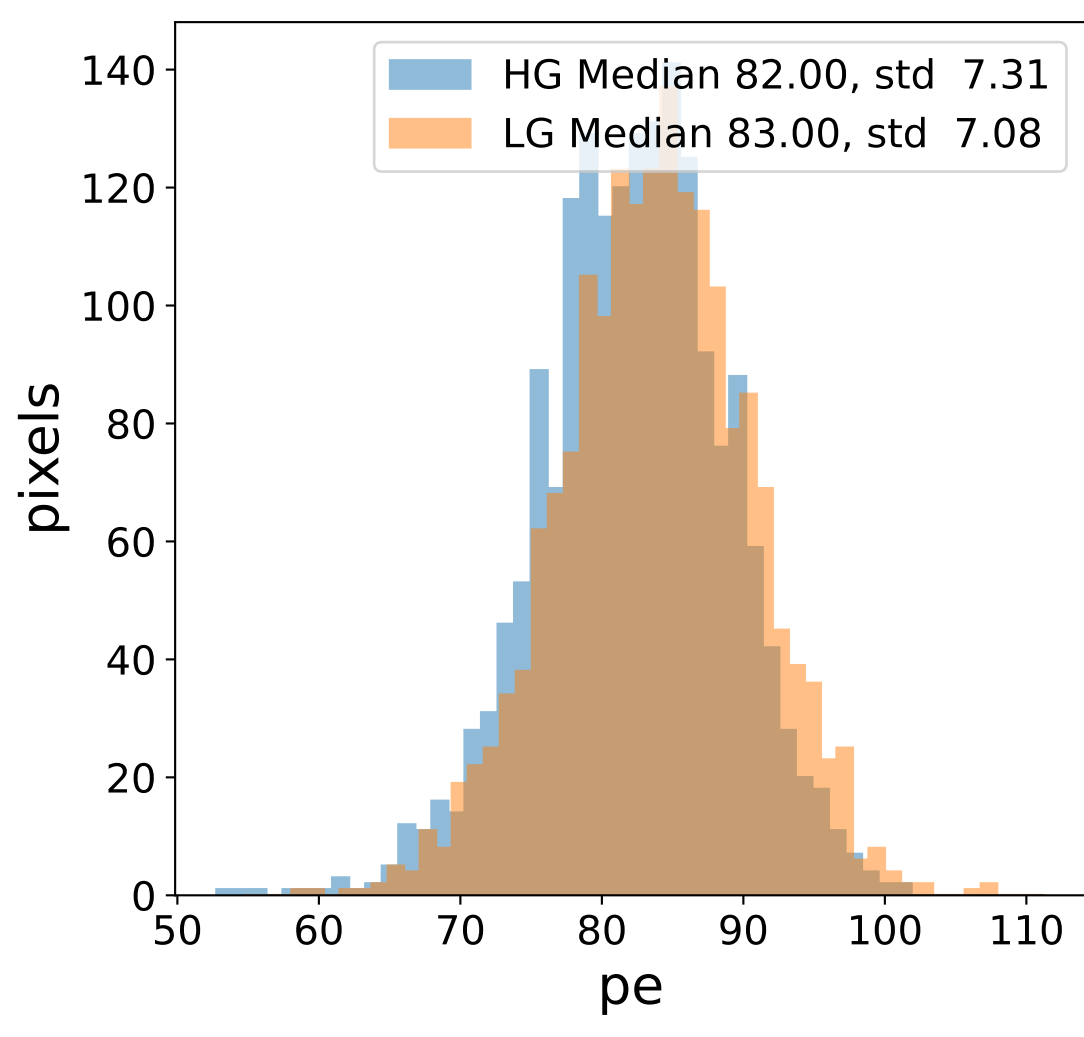

Run 2393

Run 2393

Run 2393 channel: HG

FF sample of 2653 events

pedestal sample of 10000 events

Run 2393 channel: LG

FF sample of 2653 events

pedestal sample of 10000 events