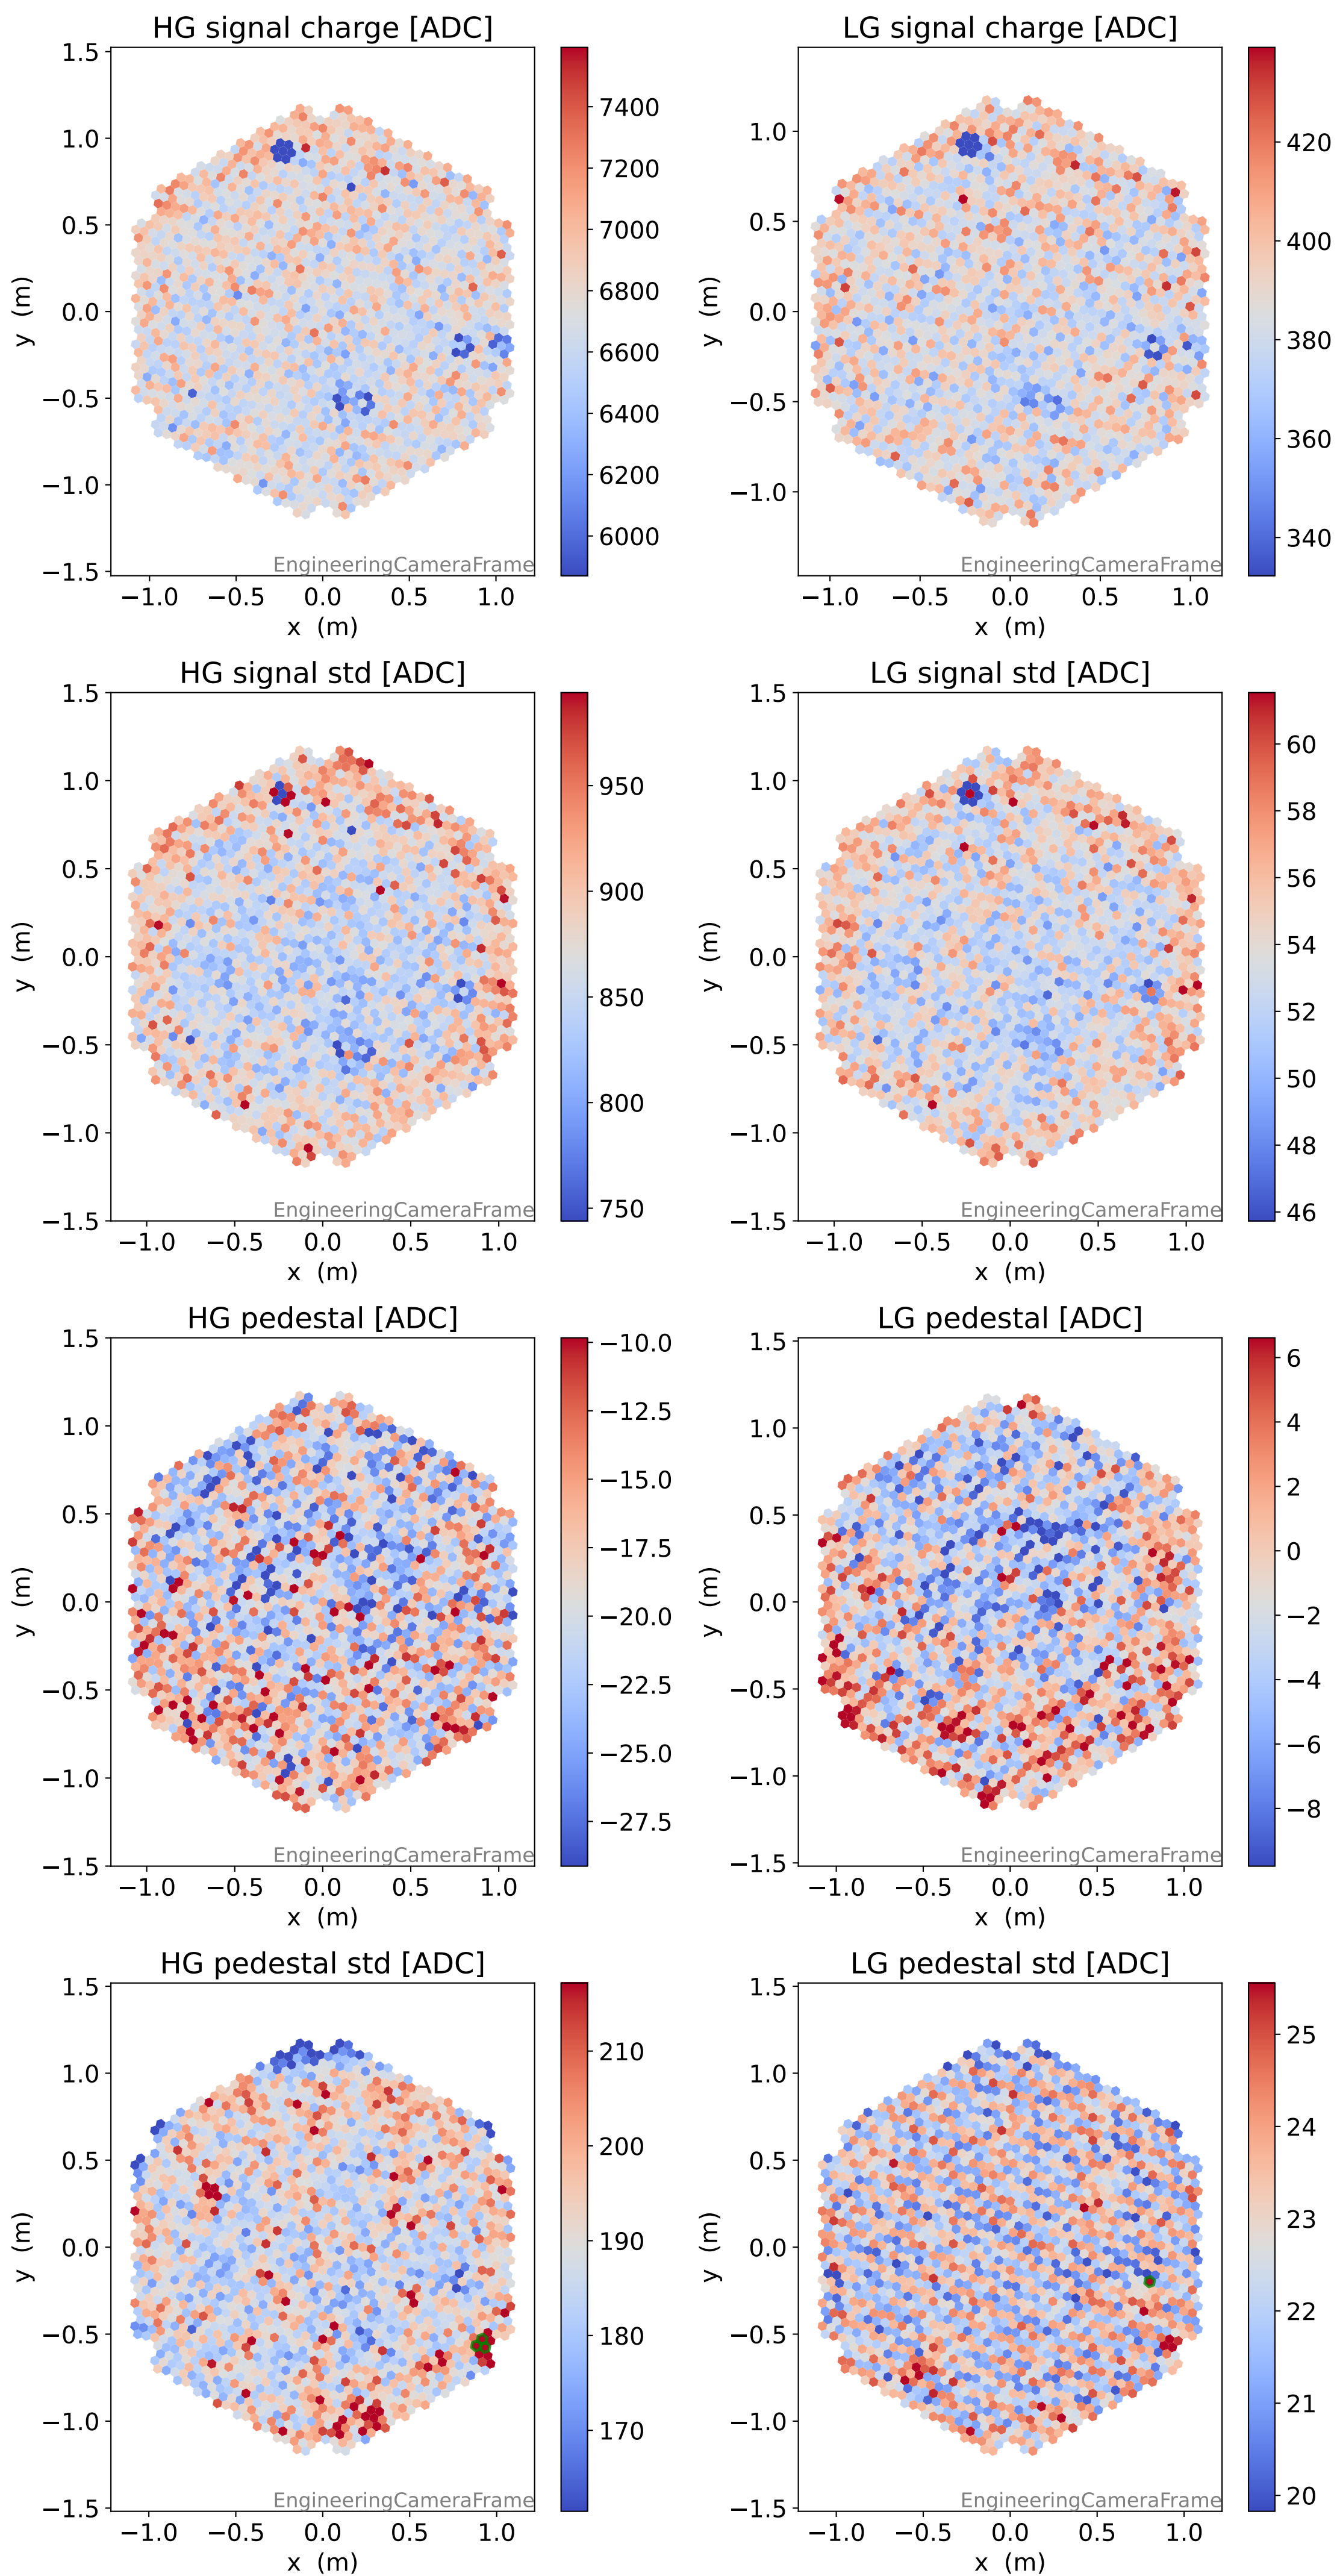

Run 2393

Run 2393

Run 2393 channel: HG

FF sample of 2653 events

pedestal sample of 10000 events

Run 2393 channel: LG

FF sample of 2653 events

pedestal sample of 10000 events