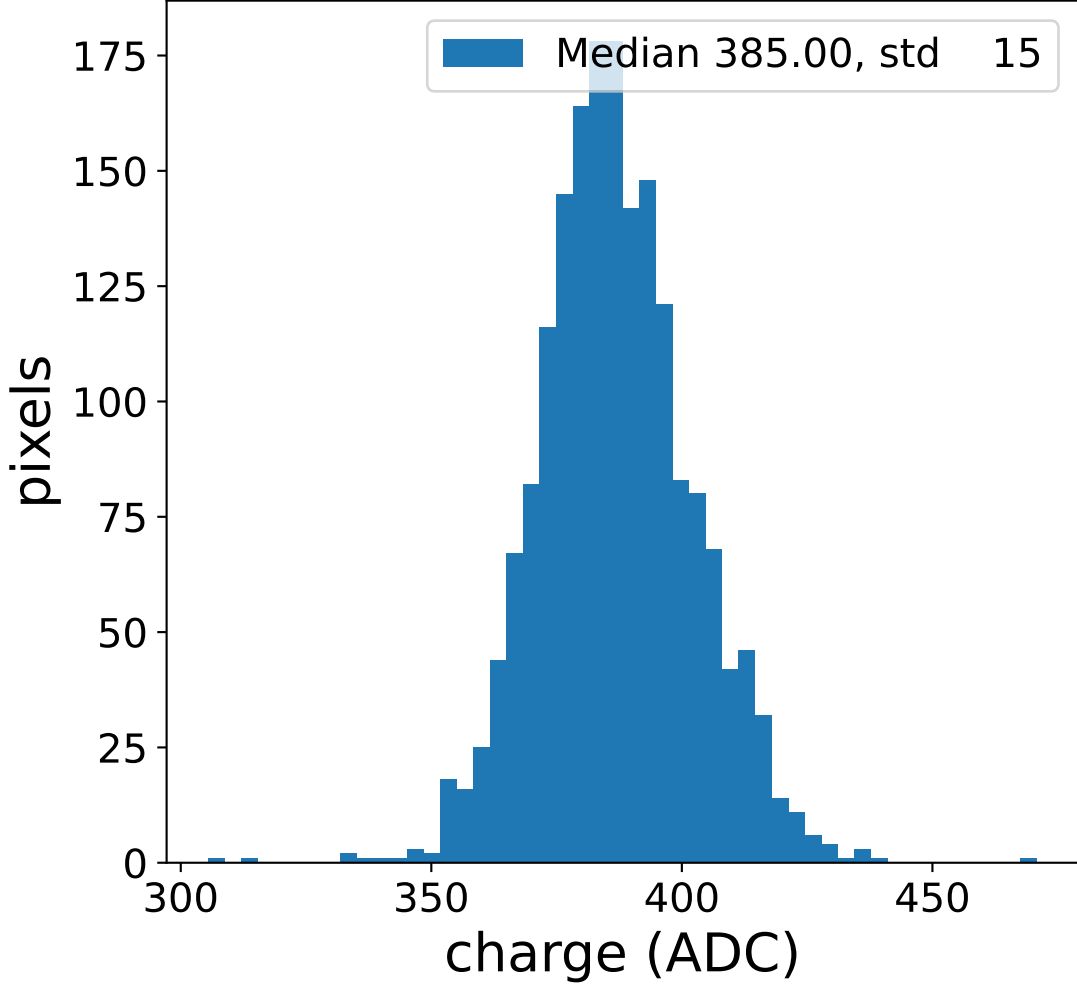

Run 2393

Run 2393

Run 2393 channel: HG

FF sample of 2653 events

pedestal sample of 10000 events

Run 2393 channel: LG

FF sample of 2653 events

pedestal sample of 10000 events