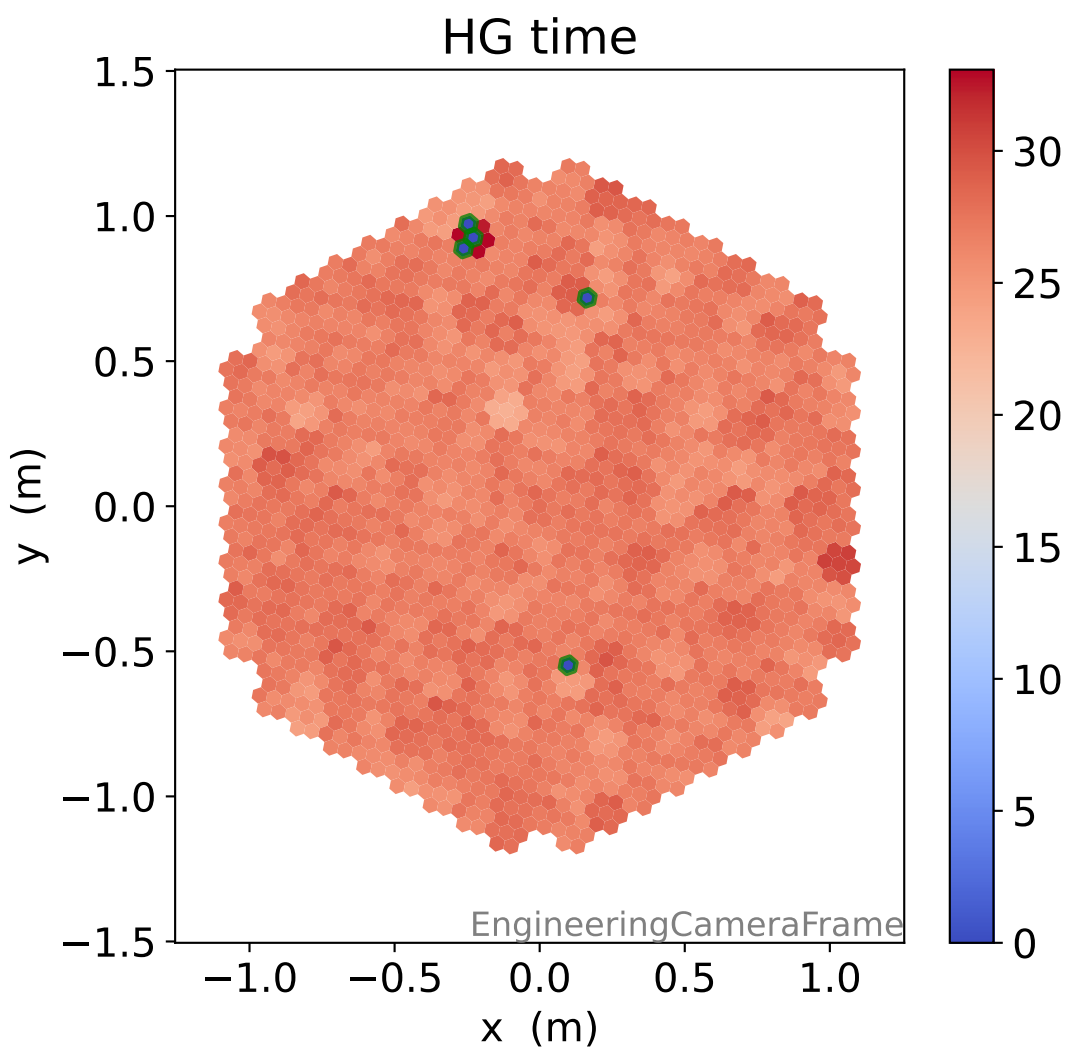

Run 2393

Run 2393

Run 2393 channel: HG

FF sample of 2653 events

pedestal sample of 10000 events

Run 2393 channel: LG

FF sample of 2653 events

pedestal sample of 10000 events