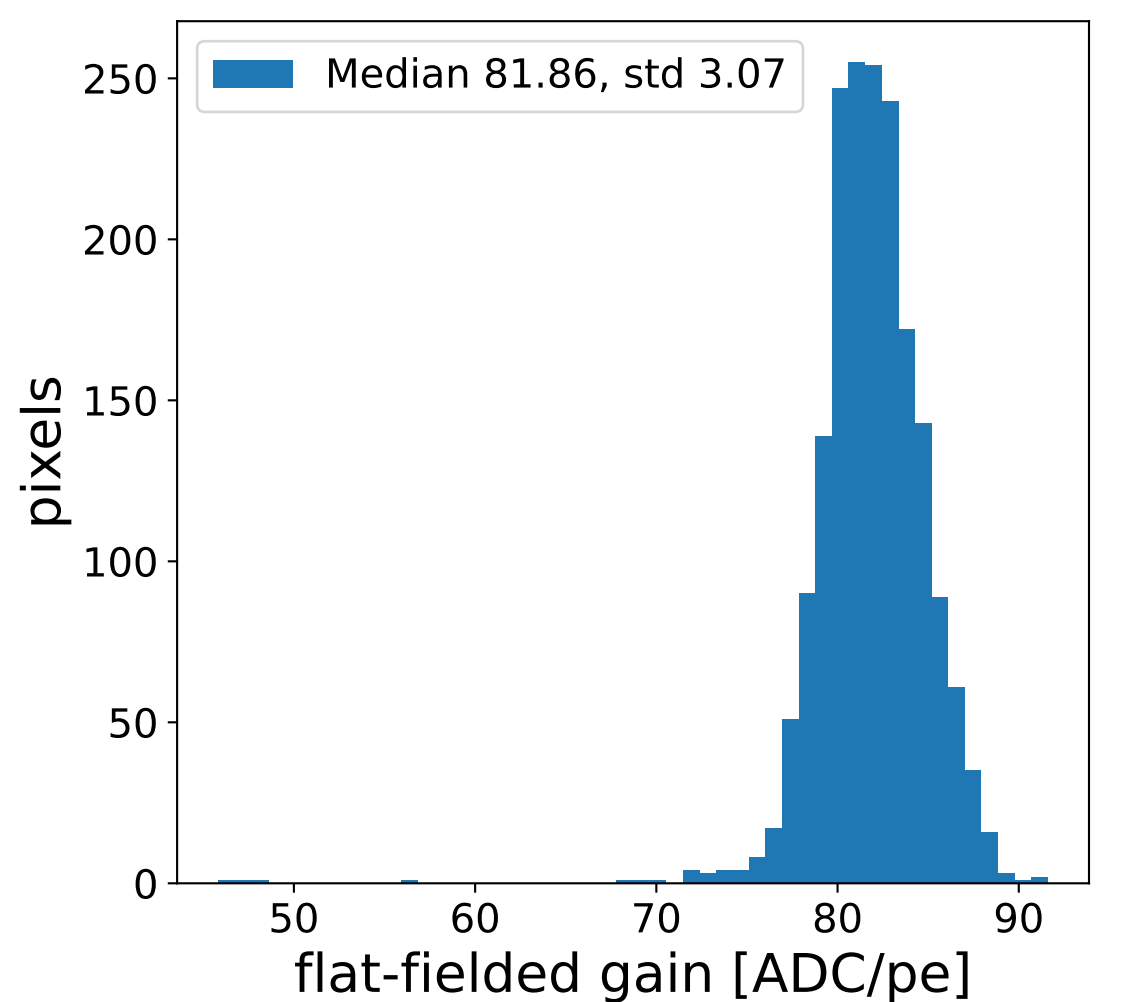

Run 2393

Run 2393

Run 2393 channel: HG

FF sample of 2653 events

pedestal sample of 10000 events

Run 2393 channel: LG

FF sample of 2653 events

pedestal sample of 10000 events