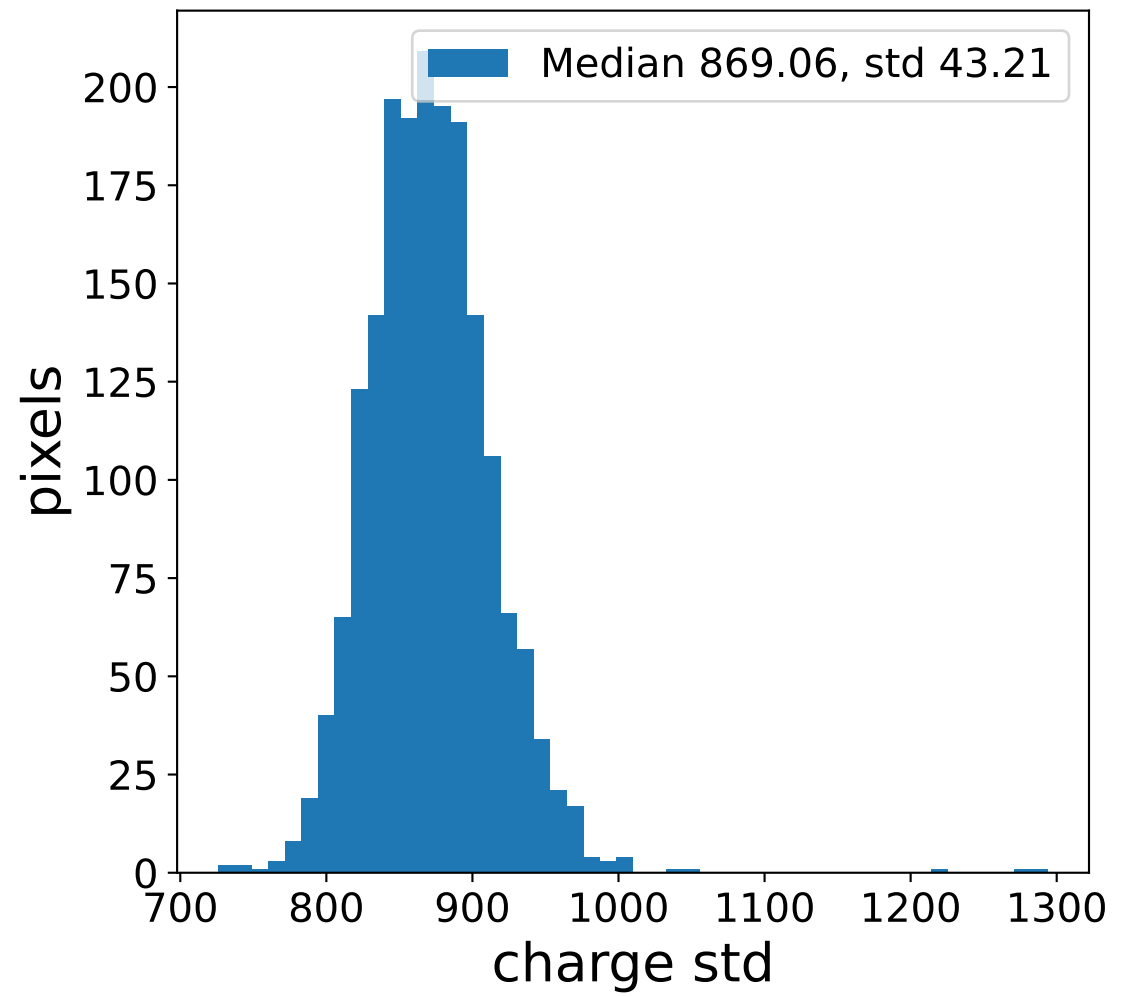

Run 2393

Run 2393

Run 2393 channel: HG

FF sample of 2653 events

pedestal sample of 10000 events

Run 2393 channel: LG

FF sample of 2653 events

pedestal sample of 10000 events