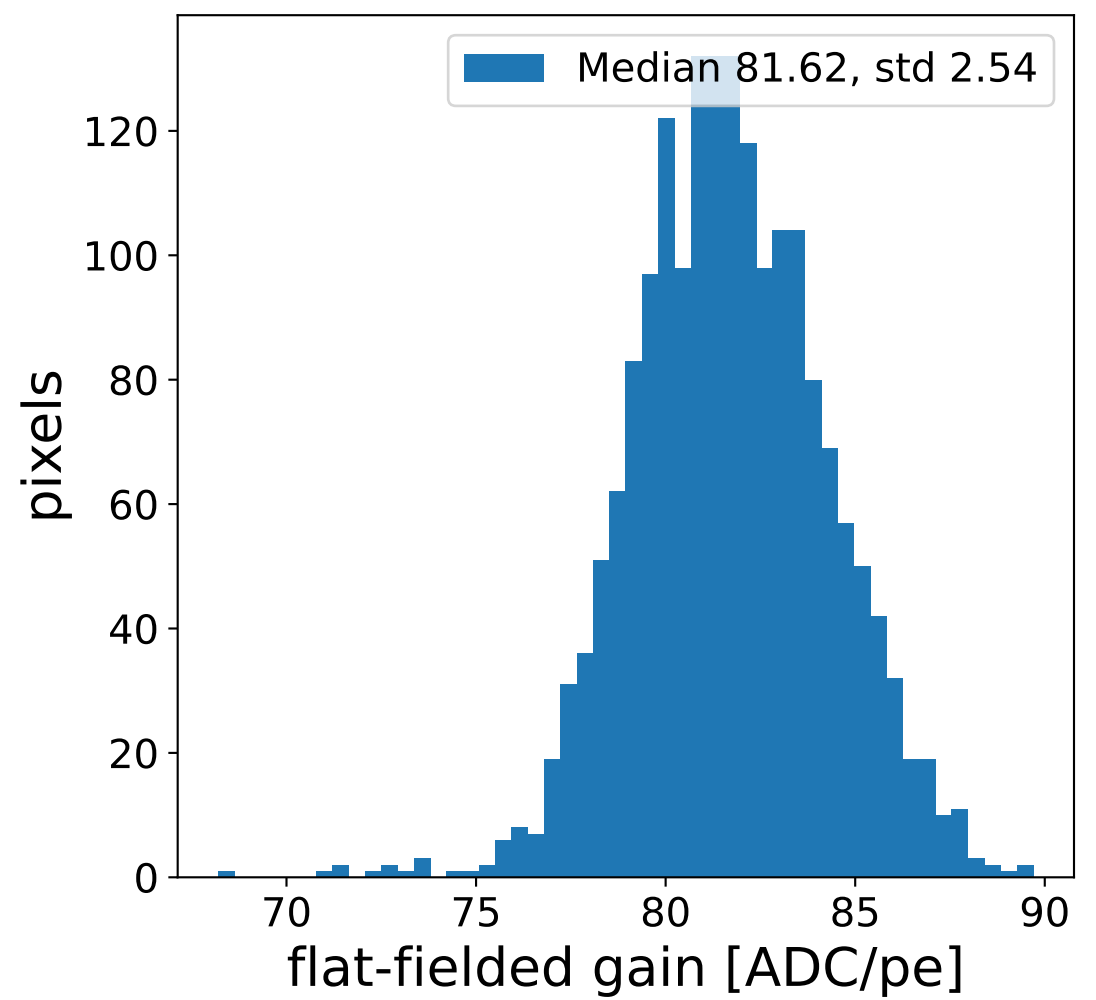

Run 2418

Run 2418

Run 2418 channel: HG

FF sample of 10000 events

pedestal sample of 10000 events

Run 2418 channel: LG

FF sample of 10000 events

pedestal sample of 10000 events