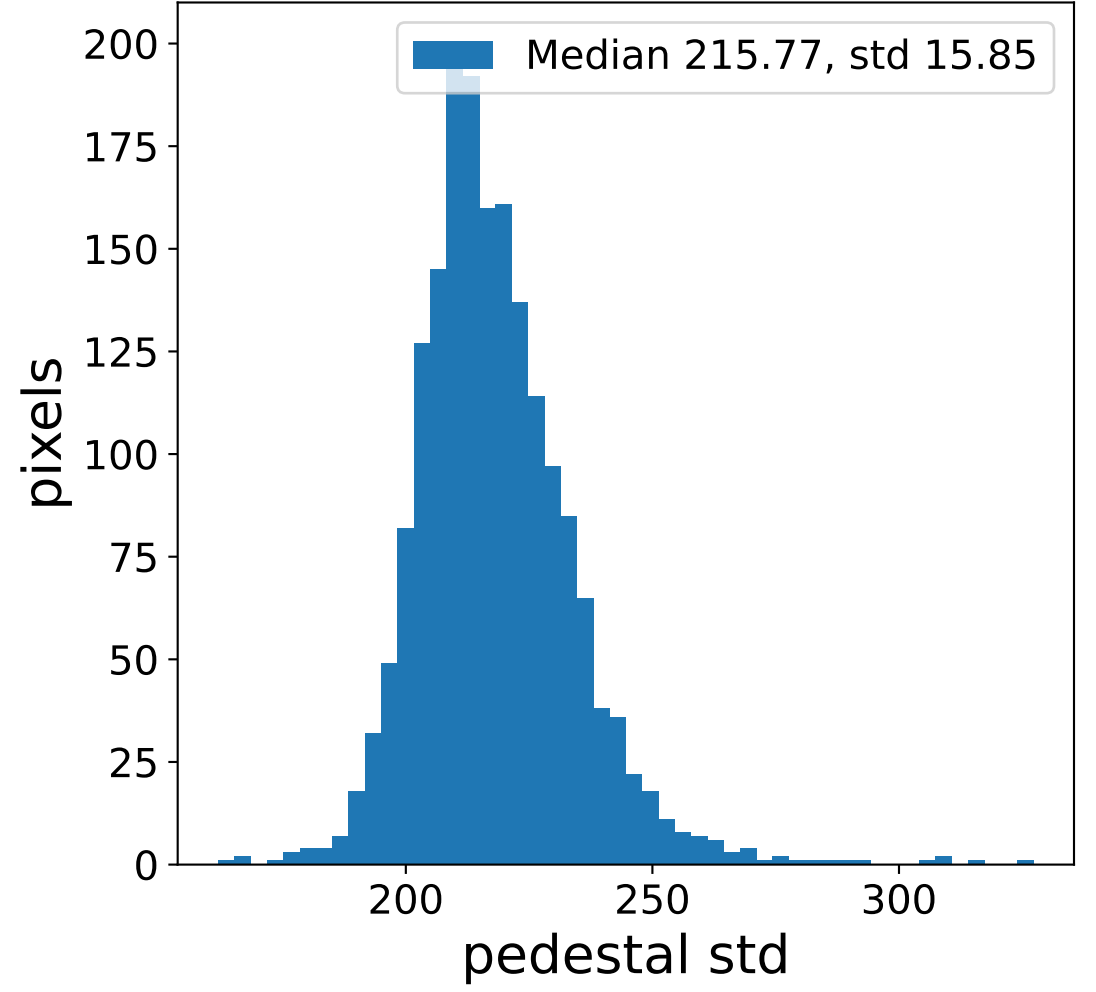

Run 2418

Run 2418

Run 2418 channel: HG

FF sample of 10000 events

pedestal sample of 10000 events

Run 2418 channel: LG

FF sample of 10000 events

pedestal sample of 10000 events