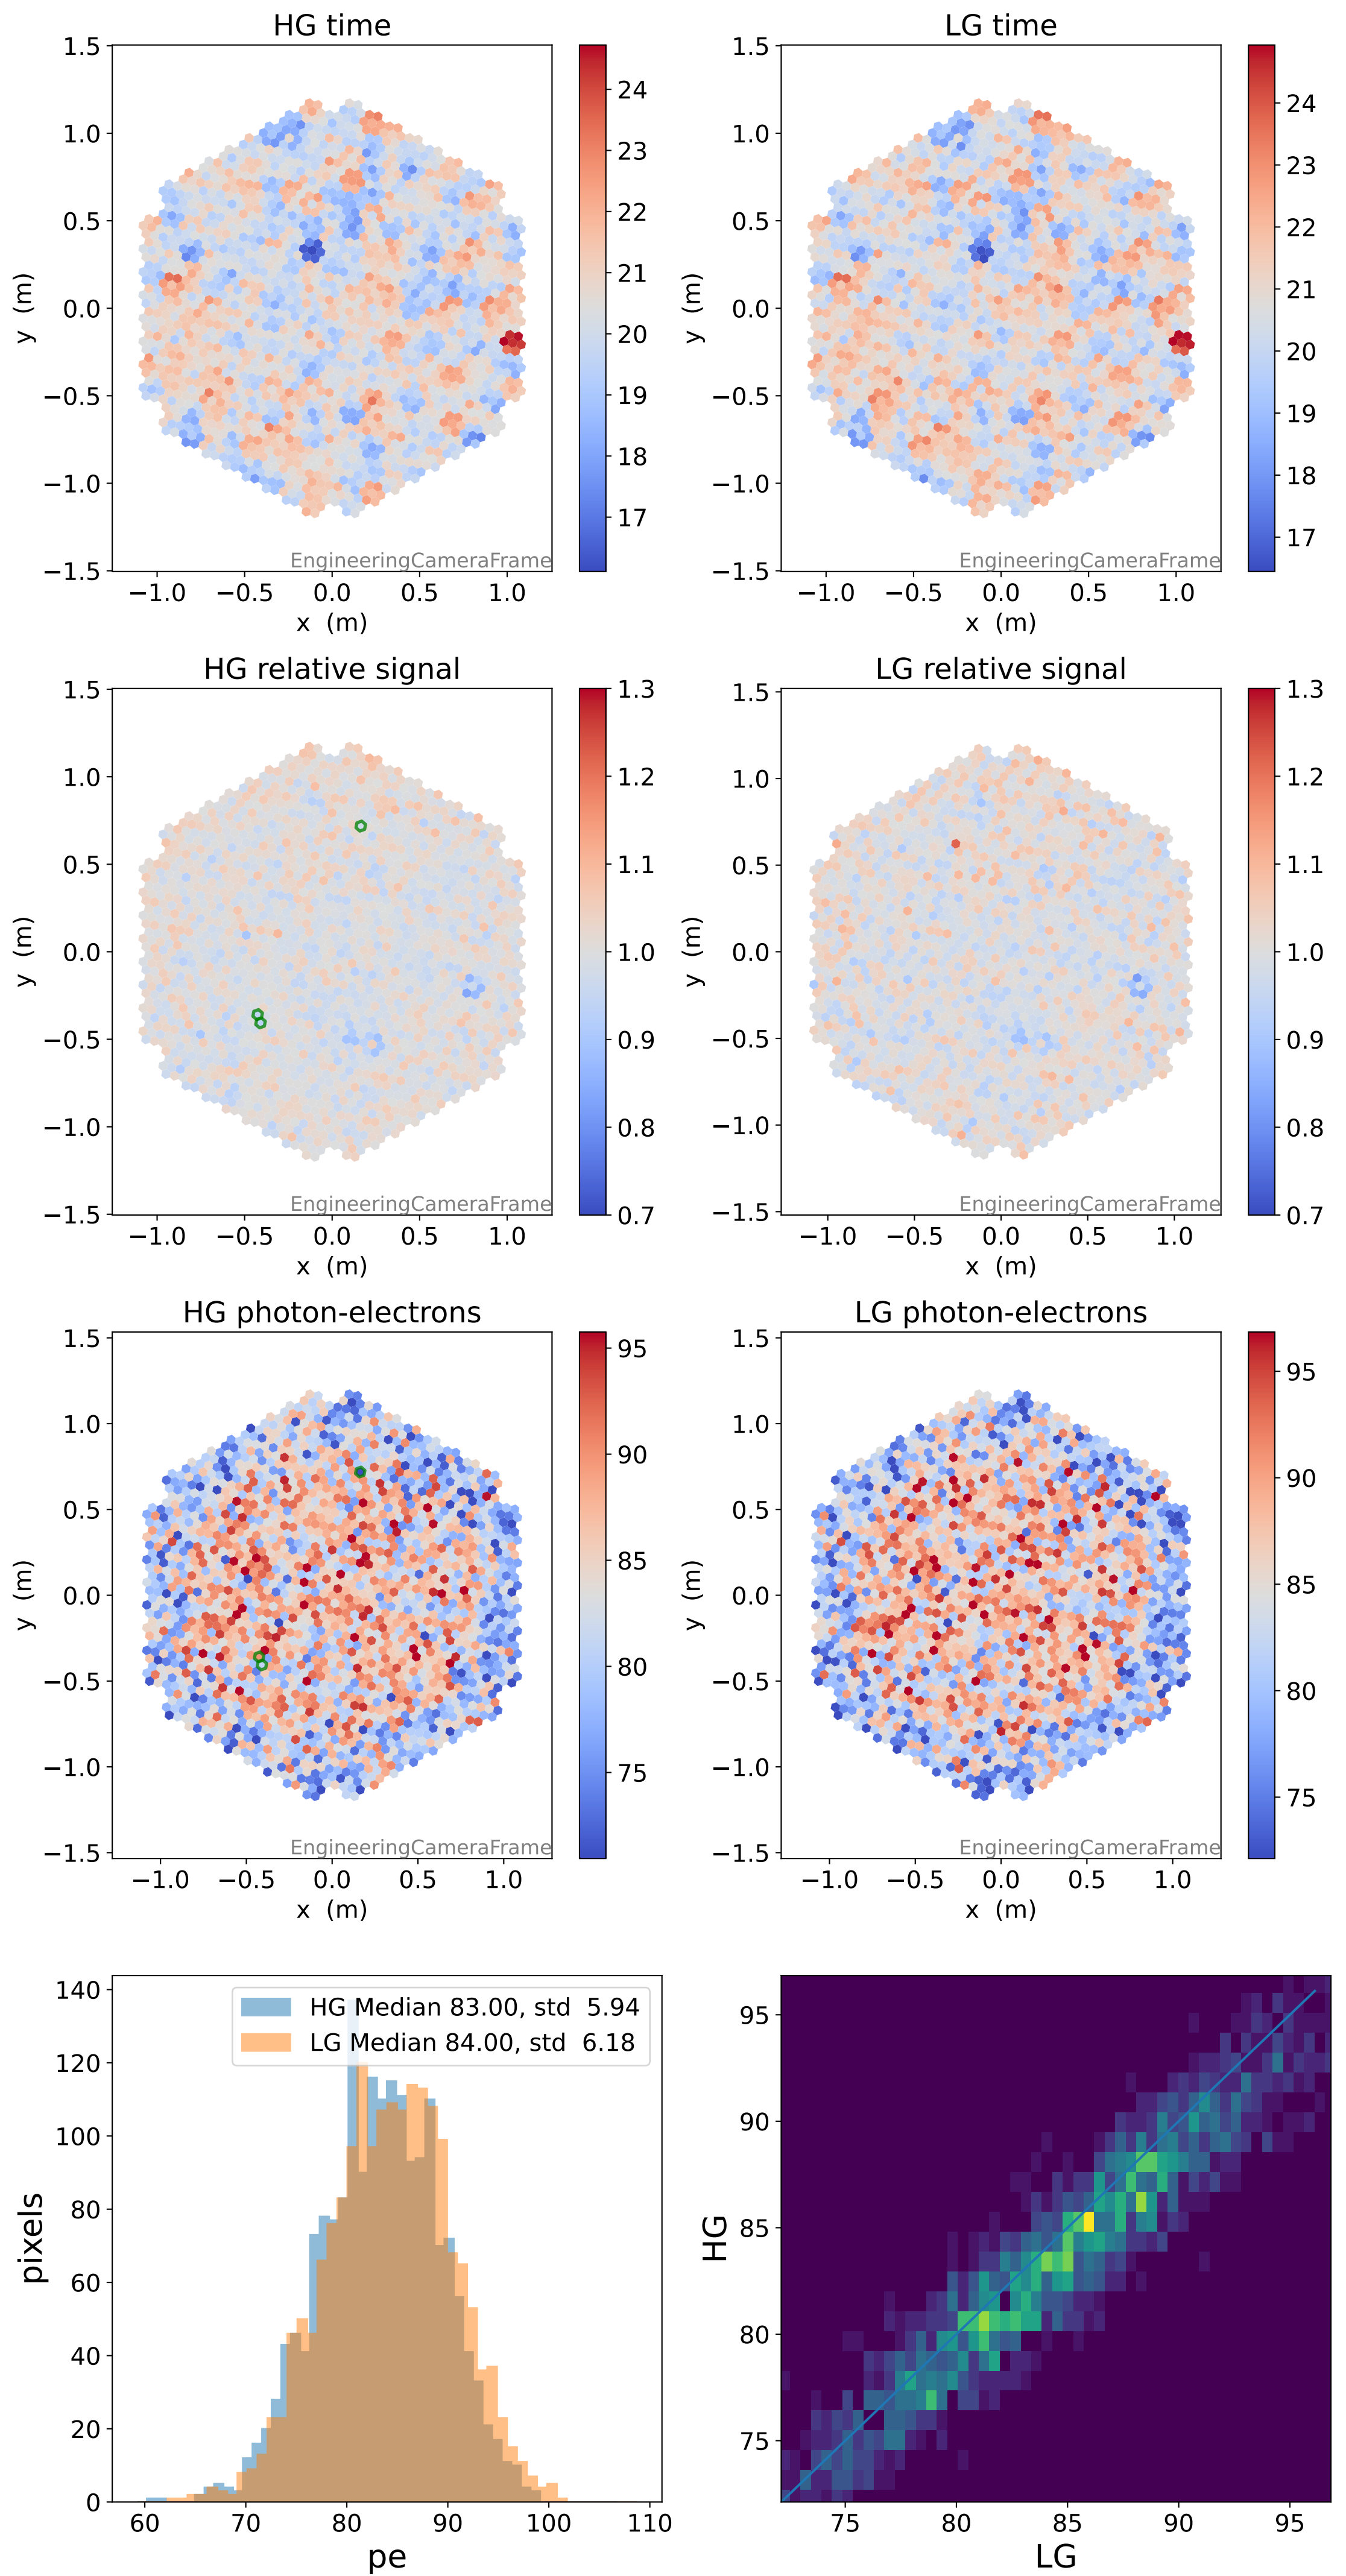

Run 2418

Run 2418

Run 2418 channel: HG

FF sample of 10000 events

pedestal sample of 10000 events

Run 2418 channel: LG

FF sample of 10000 events

pedestal sample of 10000 events