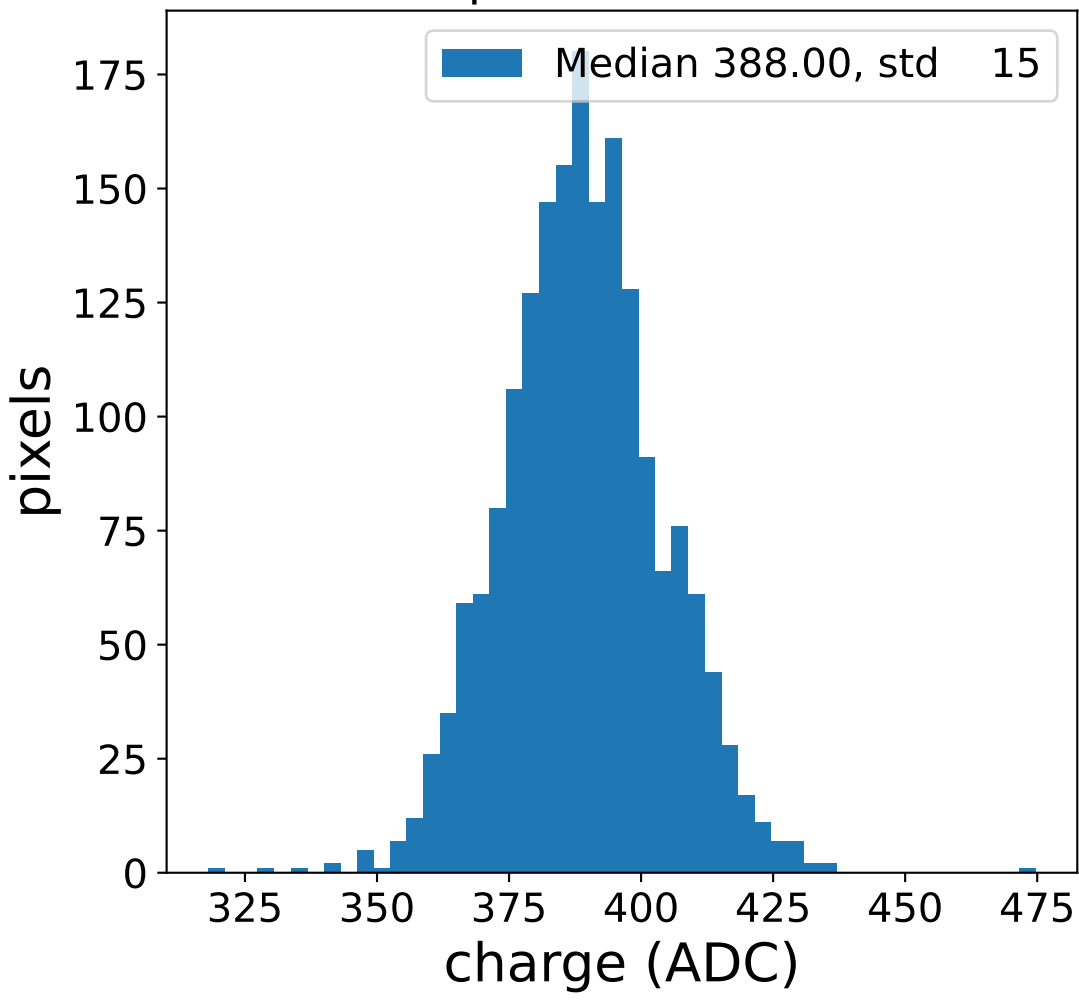

Run 2418

Run 2418

Run 2418 channel: HG

FF sample of 10000 events

pedestal sample of 10000 events

Run 2418 channel: LG

FF sample of 10000 events

pedestal sample of 10000 events