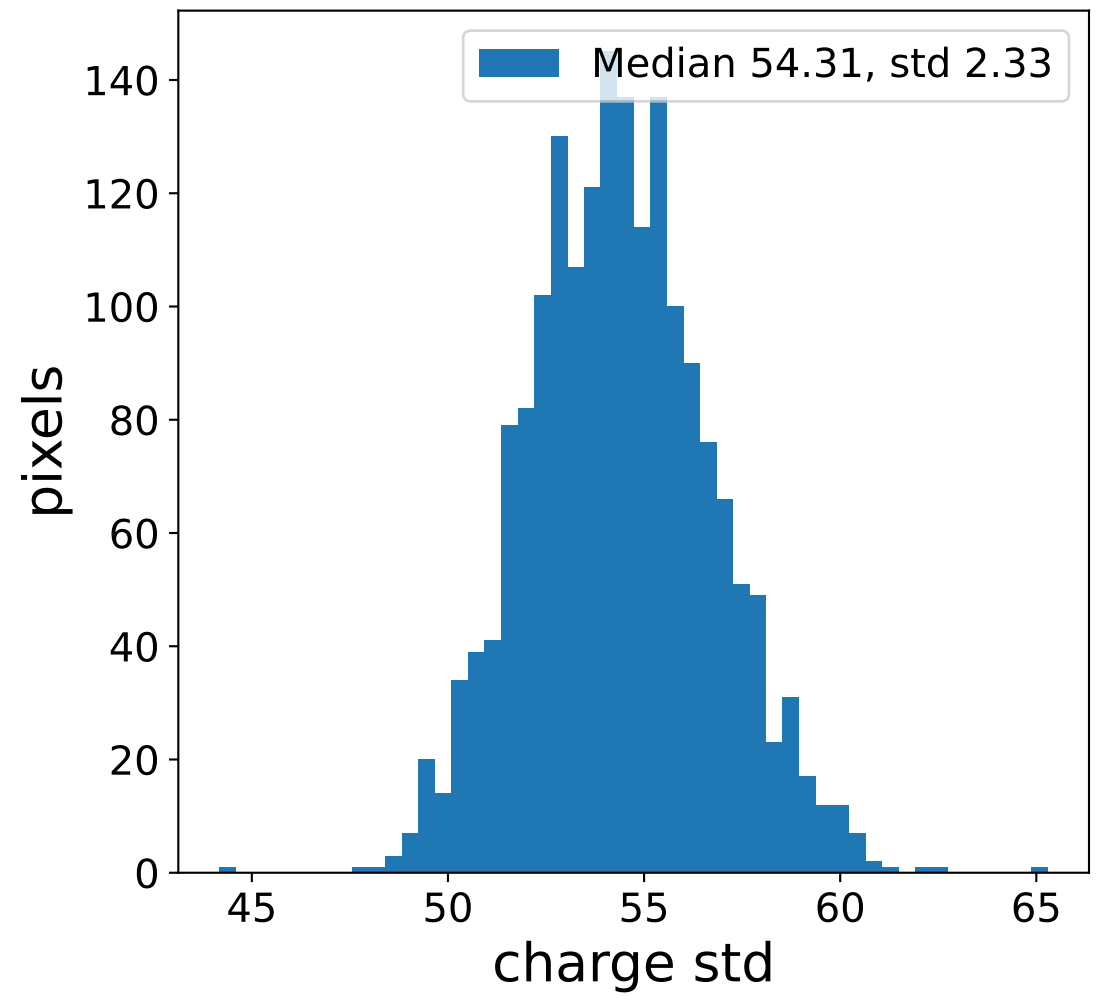

Run 2418

Run 2418

Run 2418 channel: HG

FF sample of 10000 events

pedestal sample of 10000 events

Run 2418 channel: LG

FF sample of 10000 events

pedestal sample of 10000 events