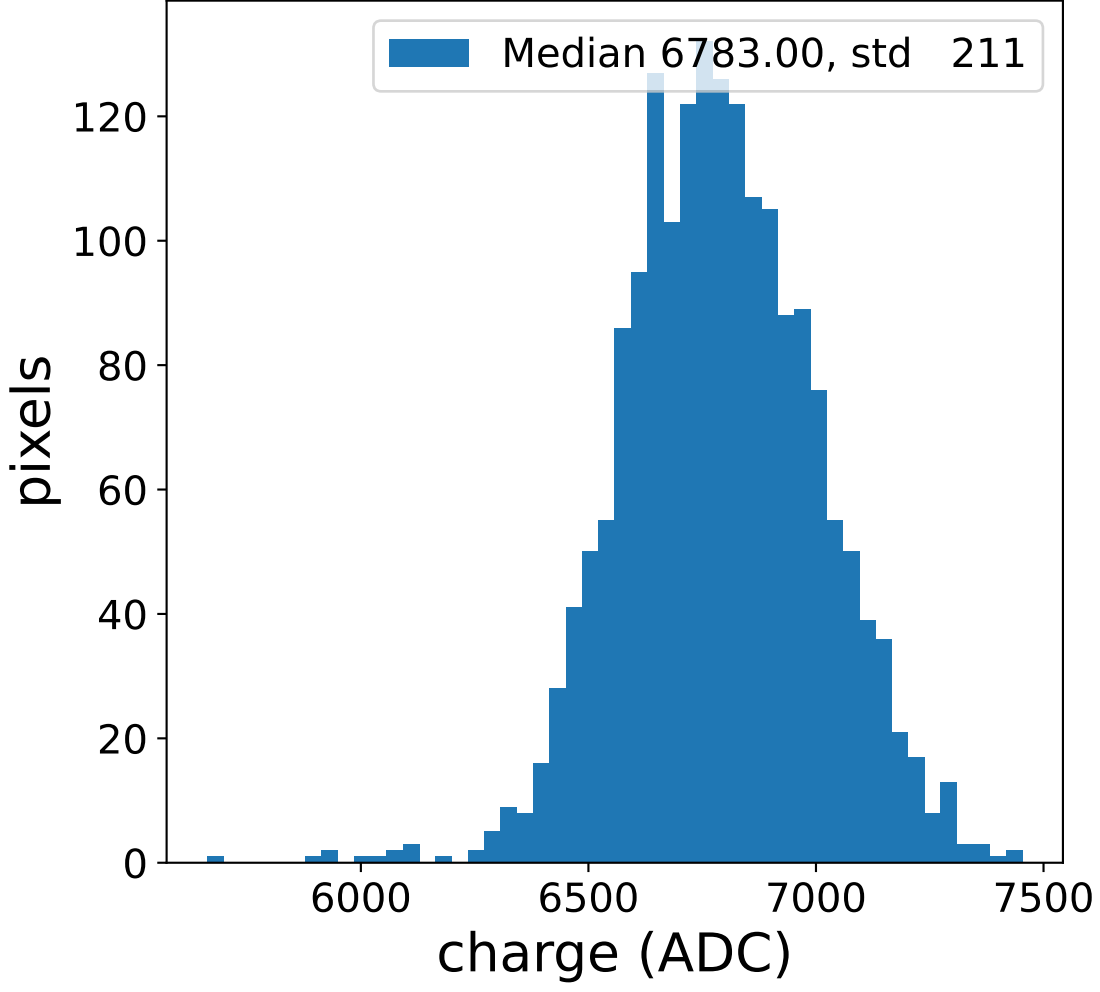

Run 2418

Run 2418

Run 2418 channel: HG

FF sample of 10000 events

pedestal sample of 10000 events

Run 2418 channel: LG

FF sample of 10000 events

pedestal sample of 10000 events