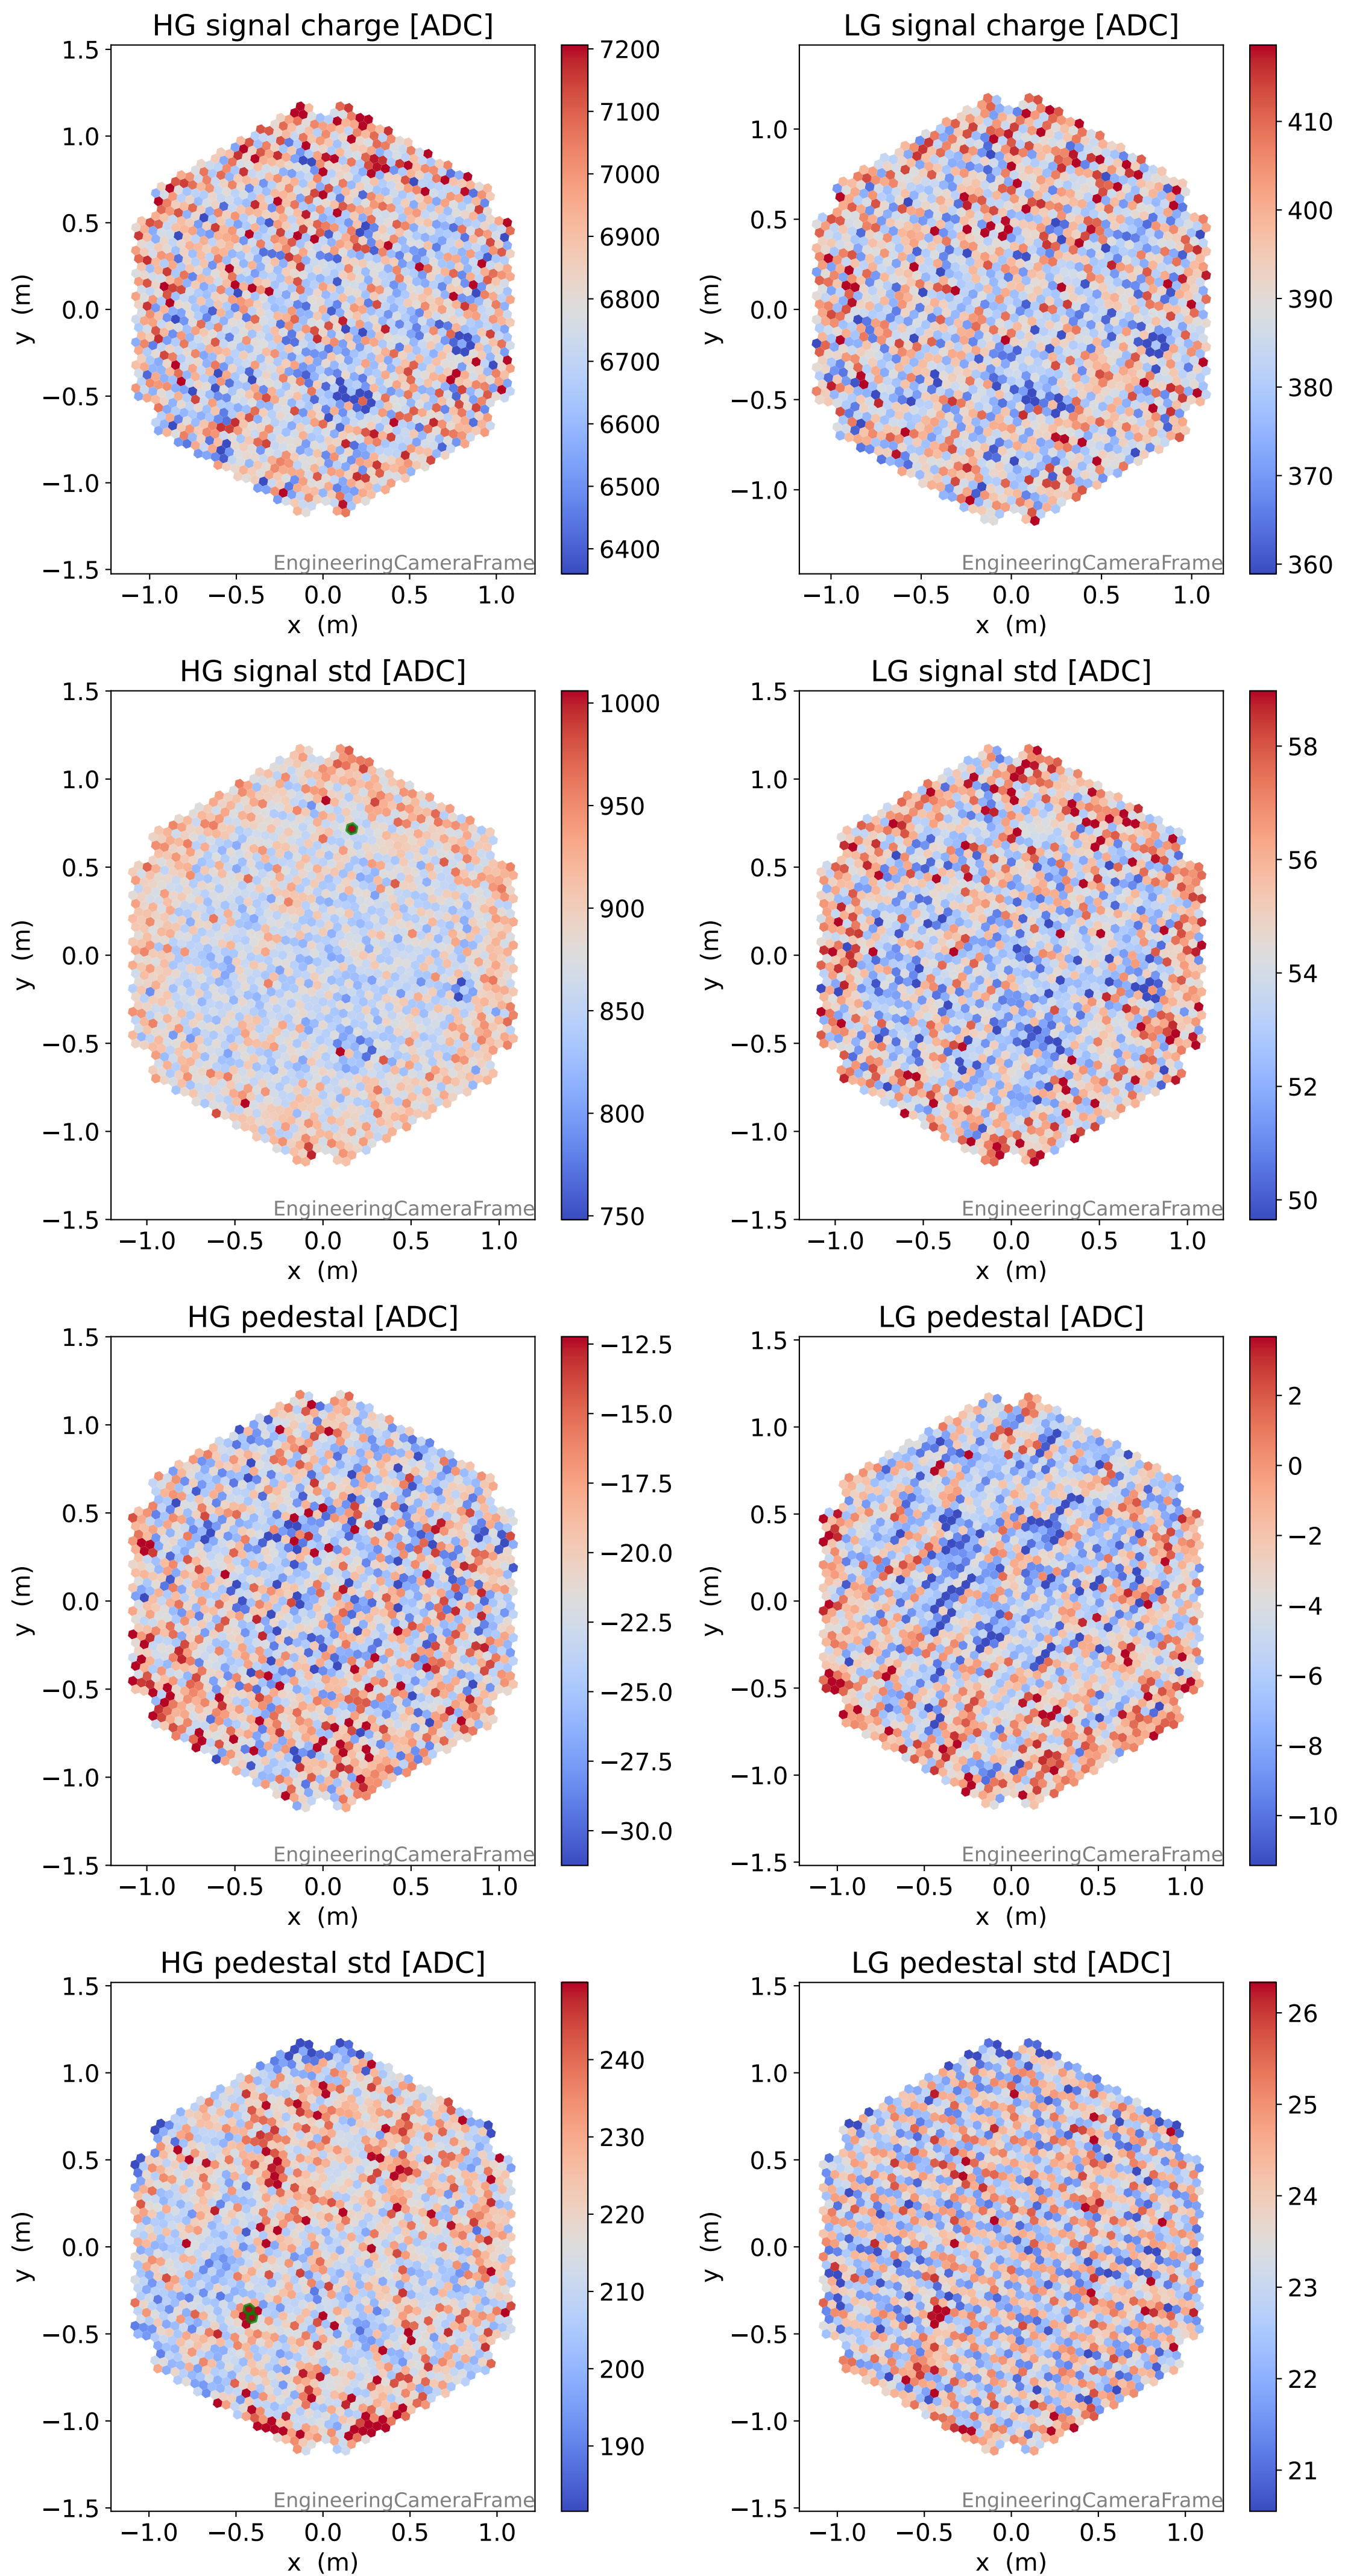

Run 2418

Run 2418

Run 2418 channel: HG

FF sample of 10000 events

pedestal sample of 10000 events

Run 2418 channel: LG

FF sample of 10000 events

pedestal sample of 10000 events