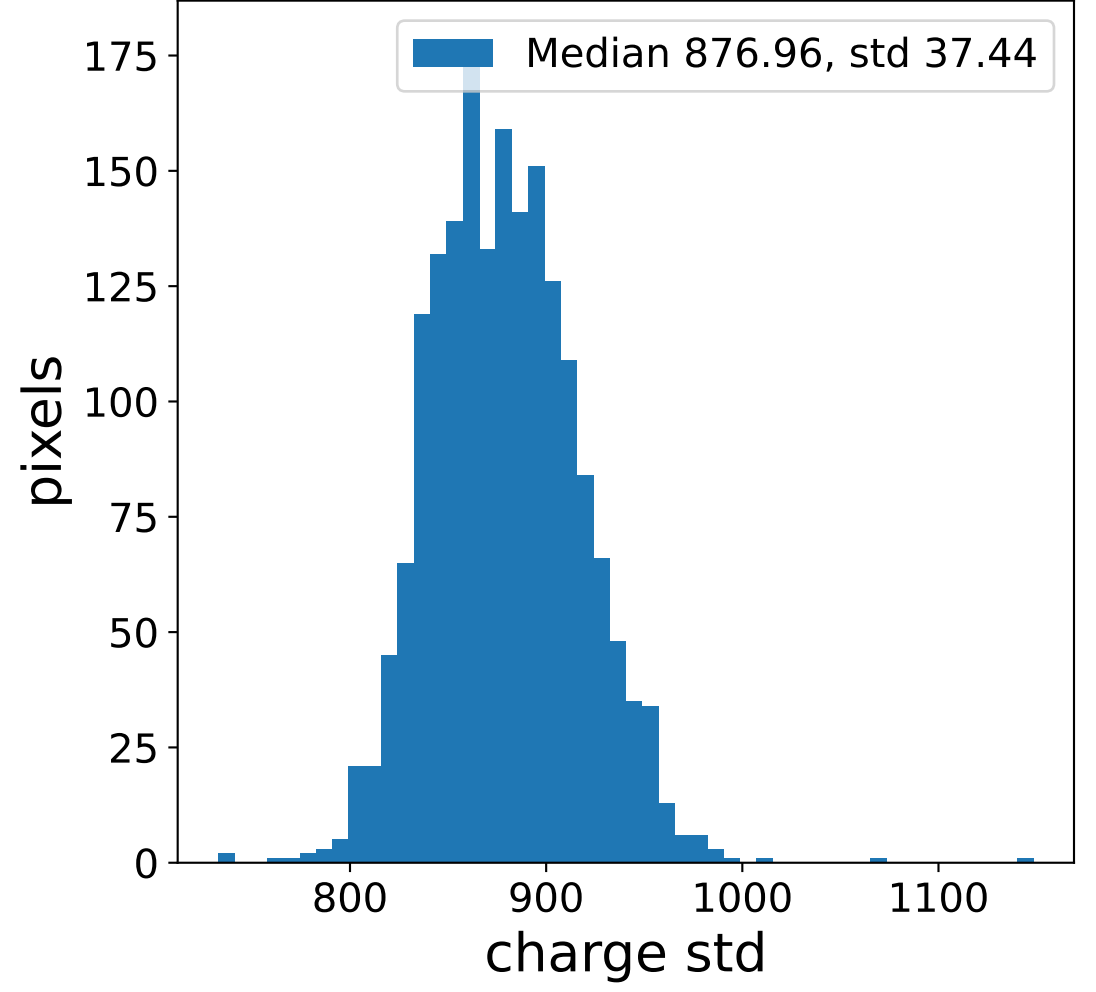

Run 2418

Run 2418

Run 2418 channel: HG

FF sample of 10000 events

pedestal sample of 10000 events

Run 2418 channel: LG

FF sample of 10000 events

pedestal sample of 10000 events