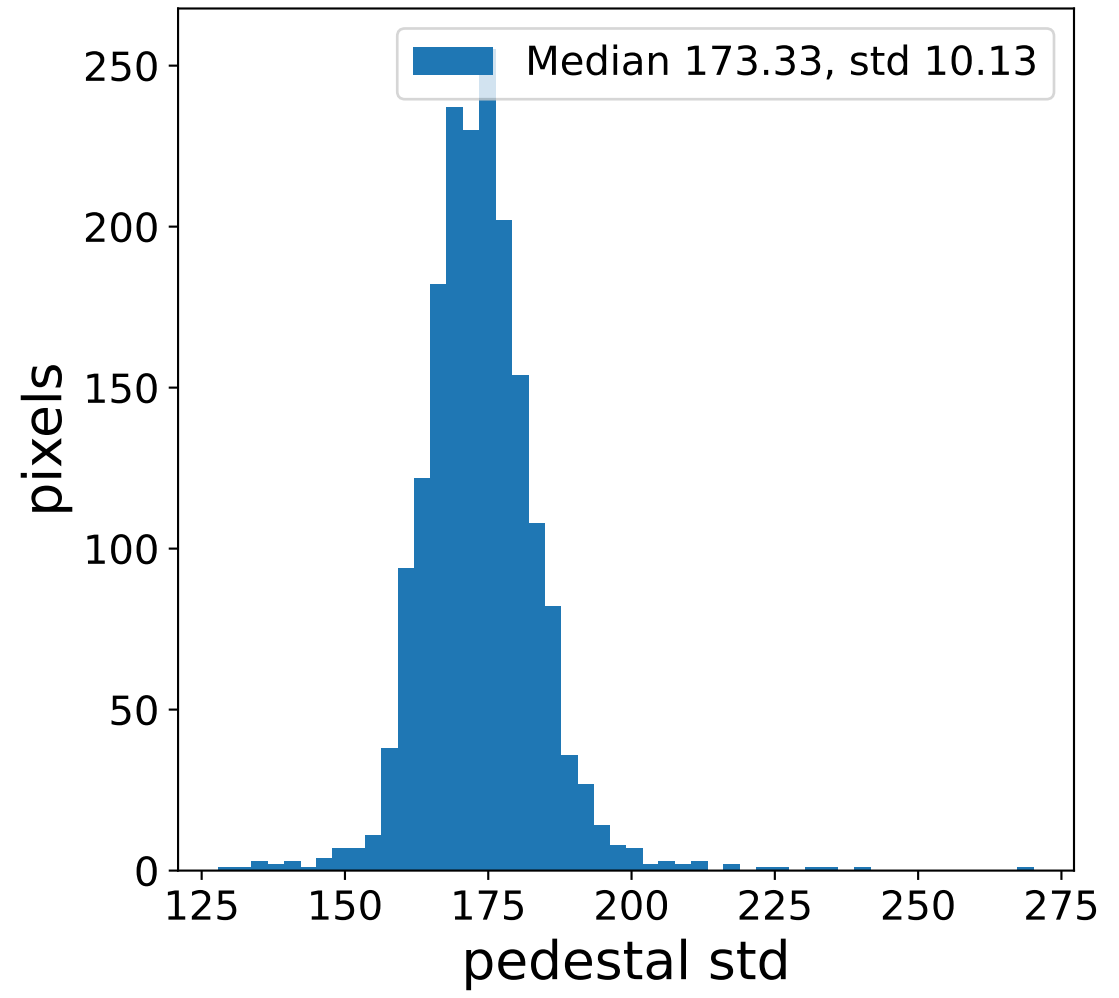

Run 2434

Run 2434

Run 2434 channel: HG

FF sample of 10000 events

pedestal sample of 10000 events

Run 2434 channel: LG

FF sample of 10000 events

pedestal sample of 10000 events