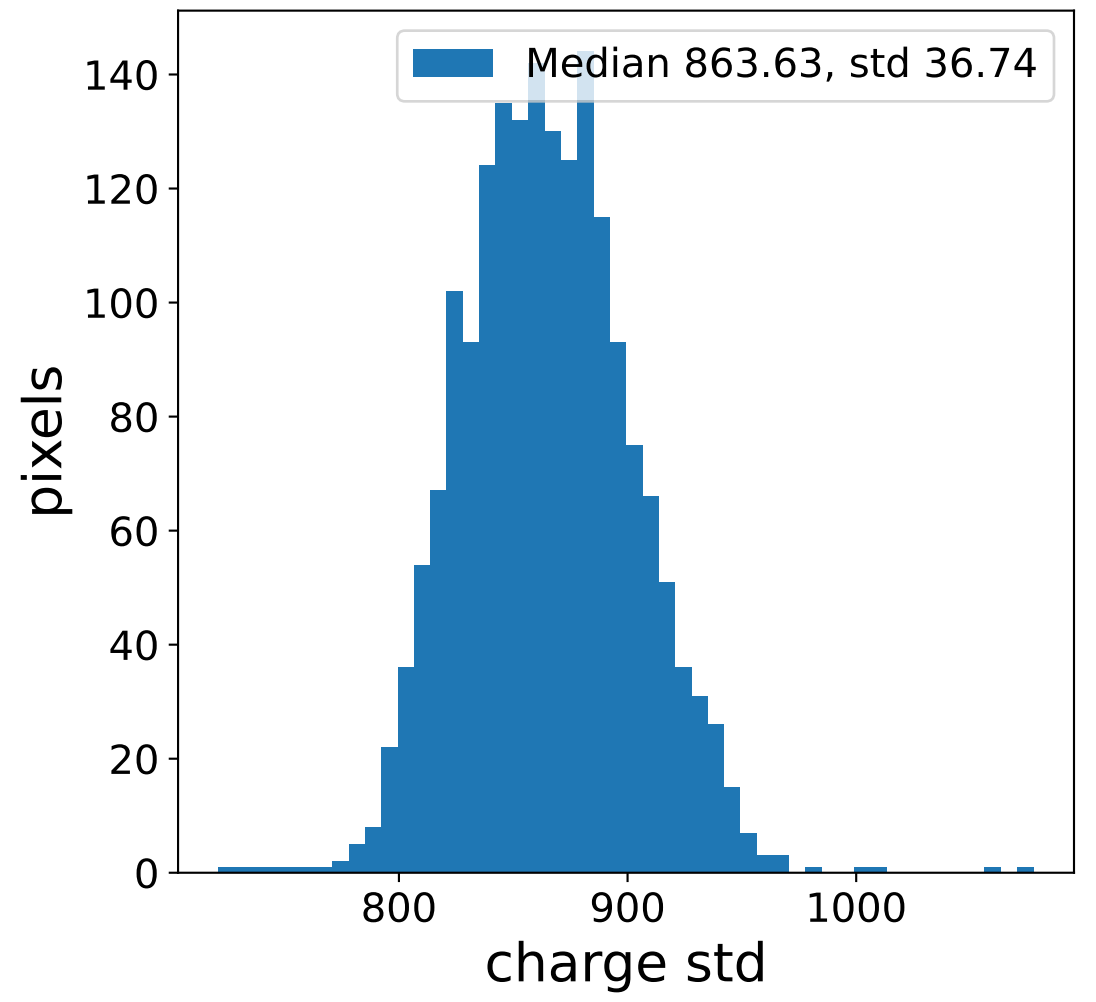

Run 2434

Run 2434

Run 2434 channel: HG

FF sample of 10000 events

pedestal sample of 10000 events

Run 2434 channel: LG

FF sample of 10000 events

pedestal sample of 10000 events