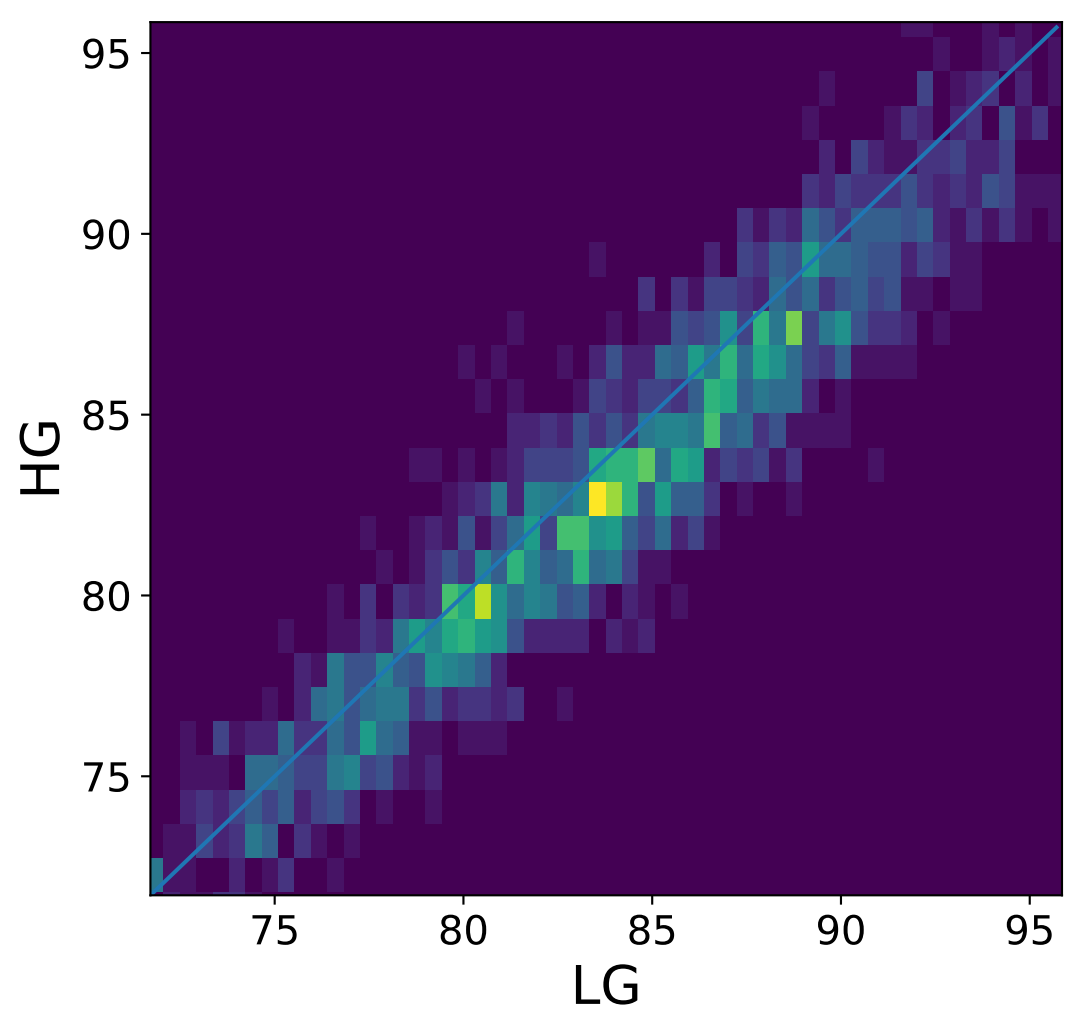

Run 2434

Run 2434

Run 2434 channel: HG

FF sample of 10000 events

pedestal sample of 10000 events

Run 2434 channel: LG

FF sample of 10000 events

pedestal sample of 10000 events