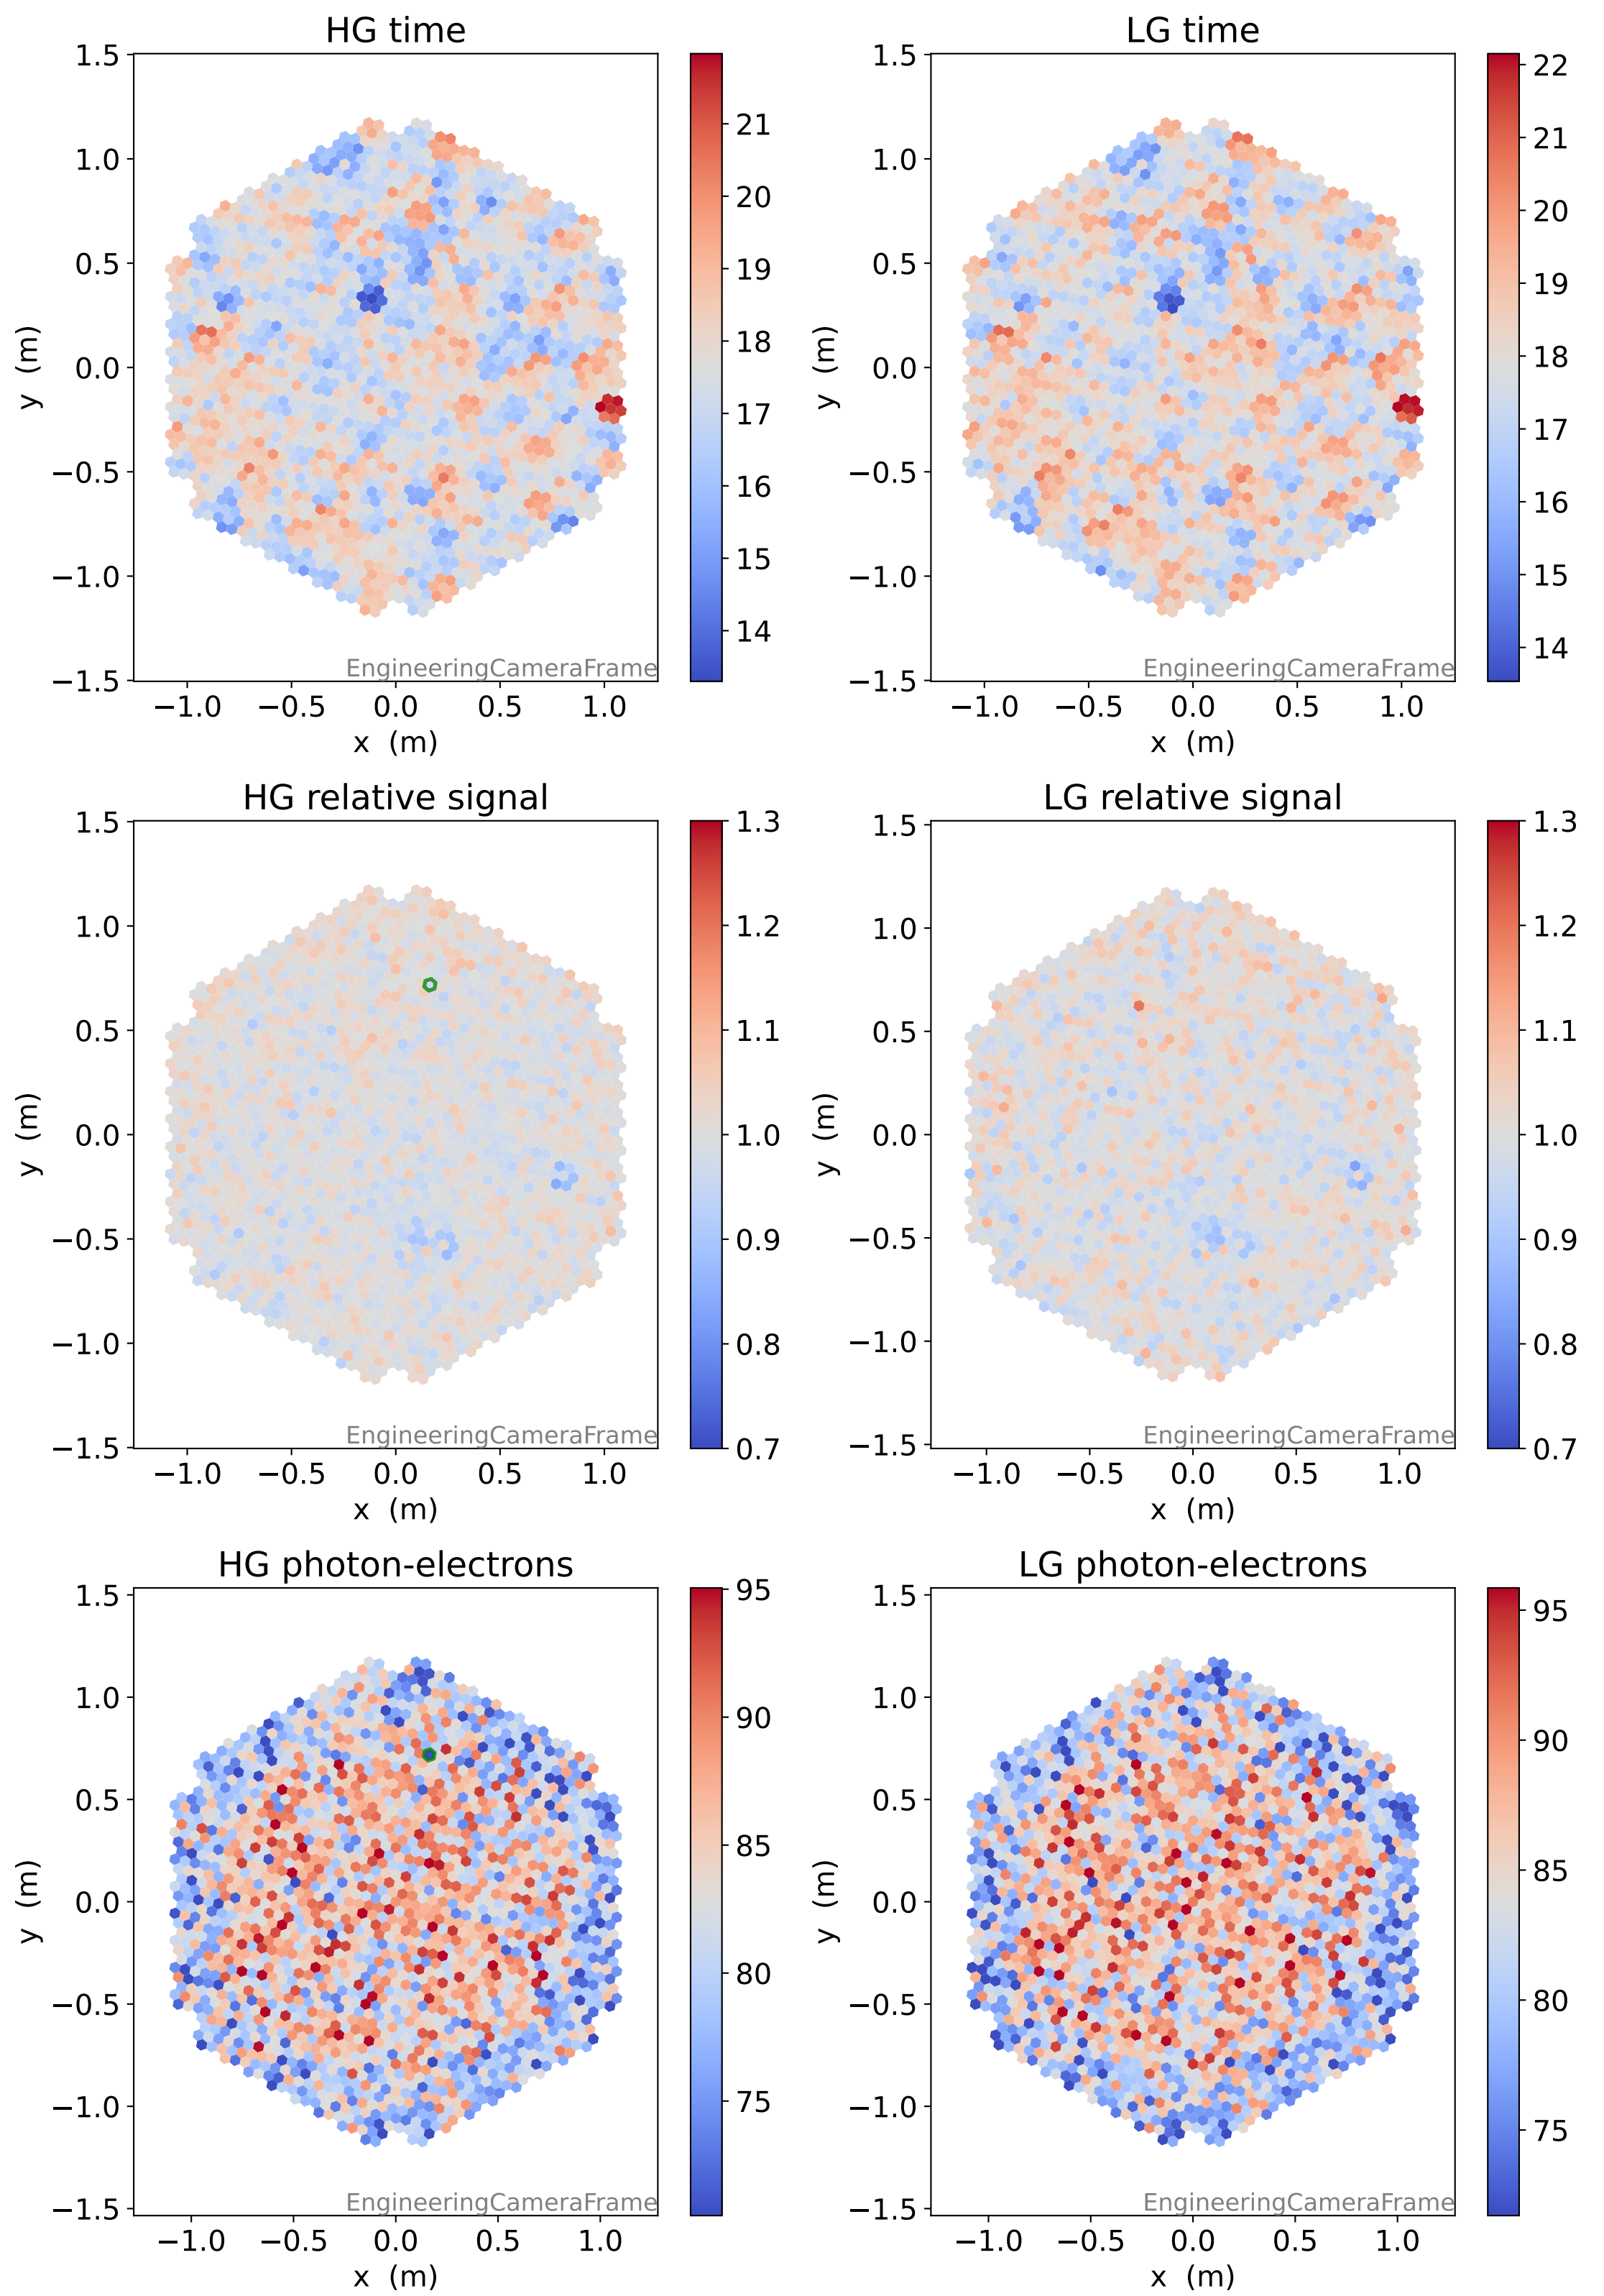

Run 2434

Run 2434

Run 2434 channel: HG

FF sample of 10000 events

pedestal sample of 10000 events

Run 2434 channel: LG

FF sample of 10000 events

pedestal sample of 10000 events