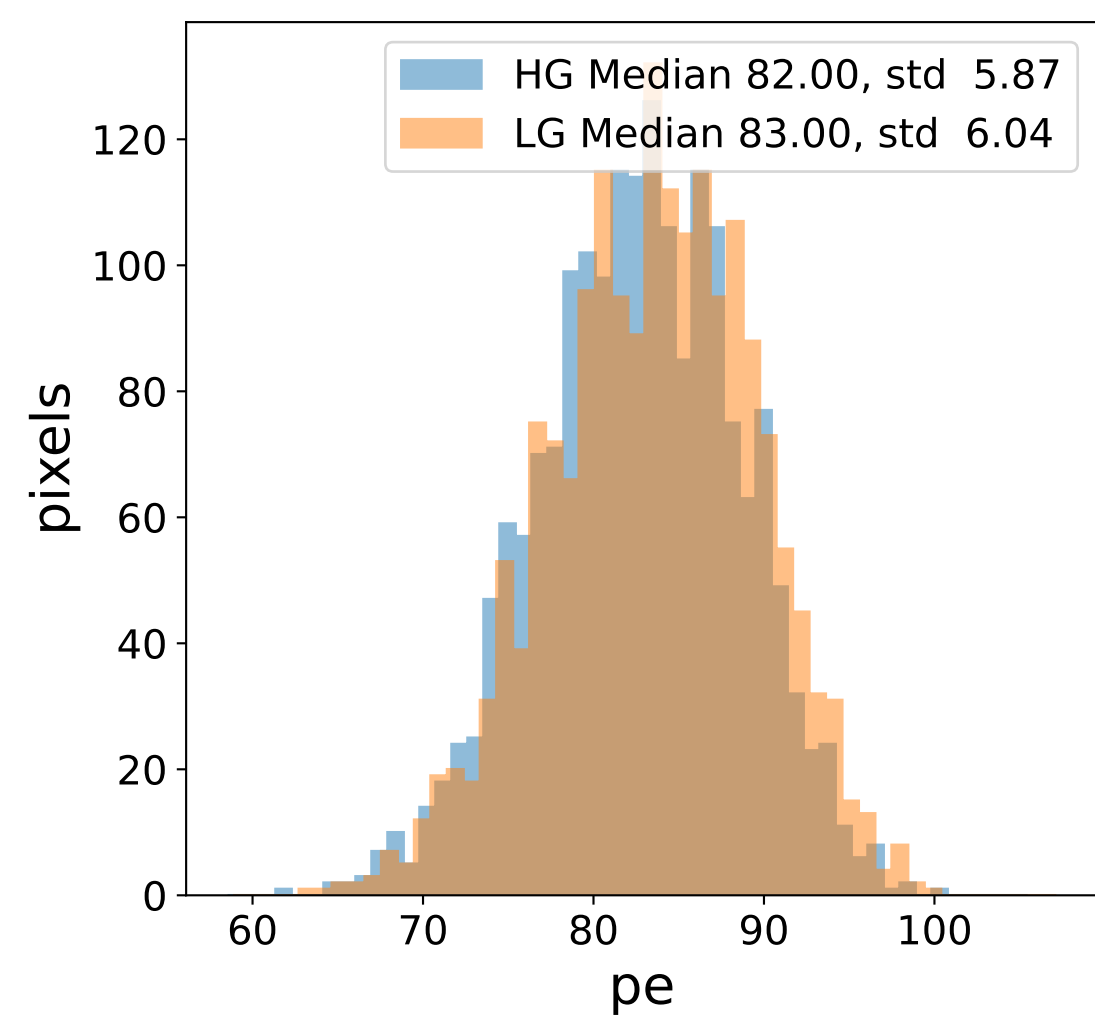

Run 2434

Run 2434

Run 2434 channel: HG

FF sample of 10000 events

pedestal sample of 10000 events

Run 2434 channel: LG

FF sample of 10000 events

pedestal sample of 10000 events