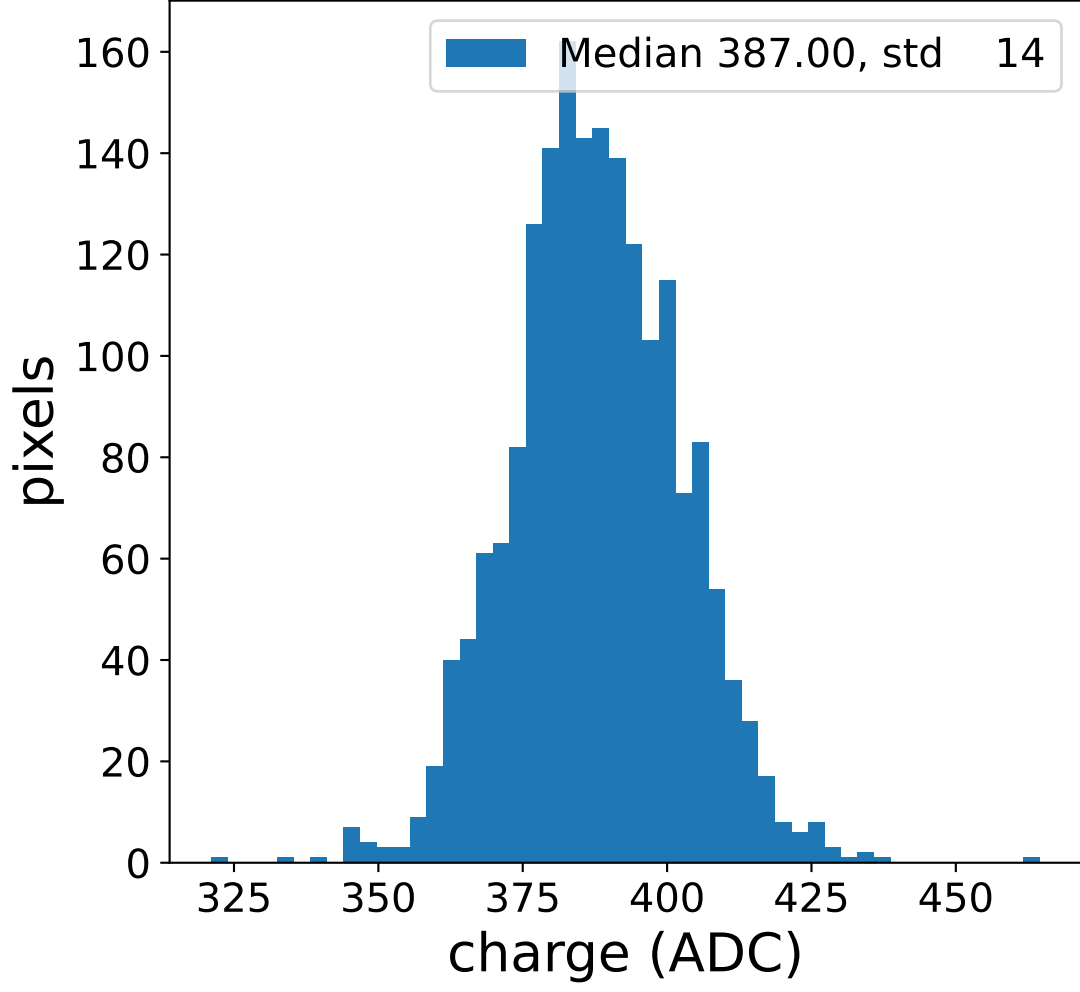

Run 2434

Run 2434

Run 2434 channel: HG

FF sample of 10000 events

pedestal sample of 10000 events

Run 2434 channel: LG

FF sample of 10000 events

pedestal sample of 10000 events