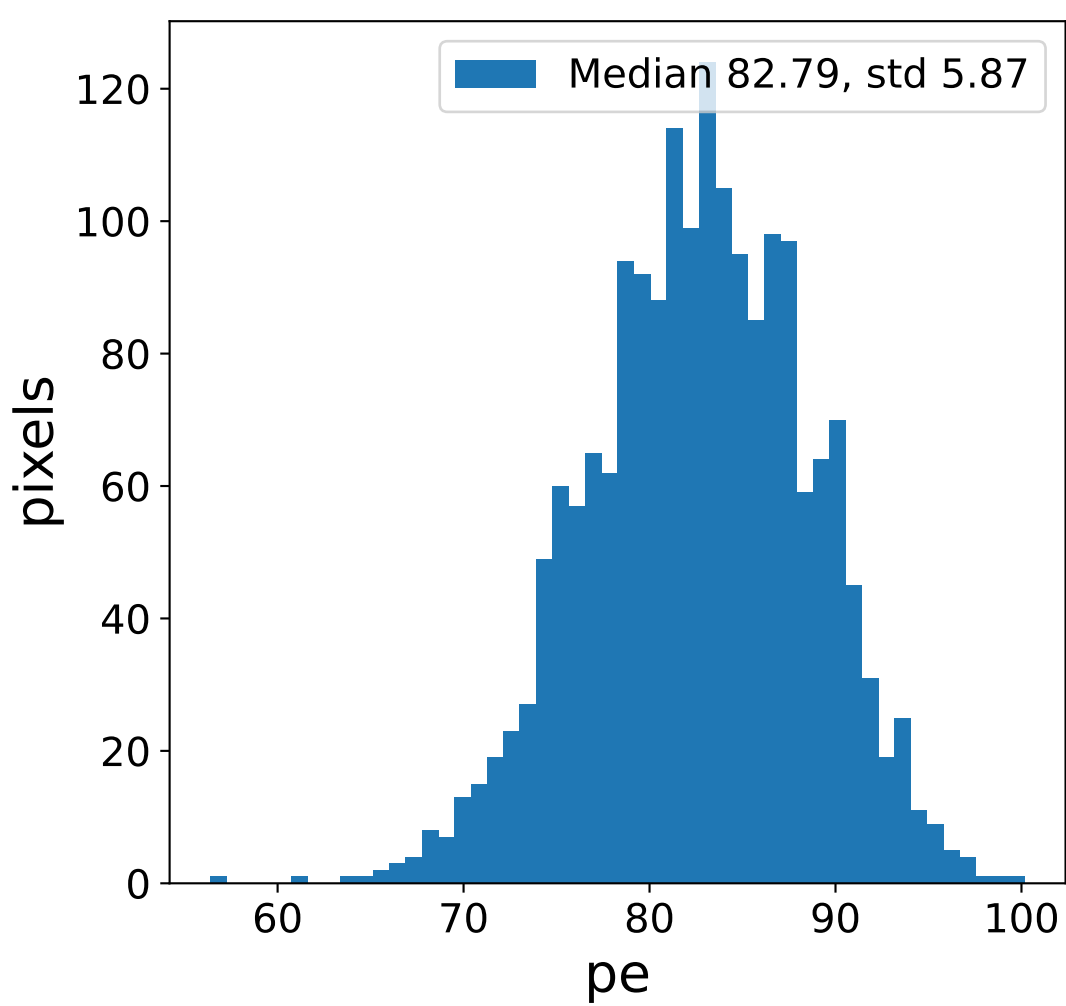

Run 2434

Run 2434

Run 2434 channel: HG

FF sample of 10000 events

pedestal sample of 10000 events

Run 2434 channel: LG

FF sample of 10000 events

pedestal sample of 10000 events