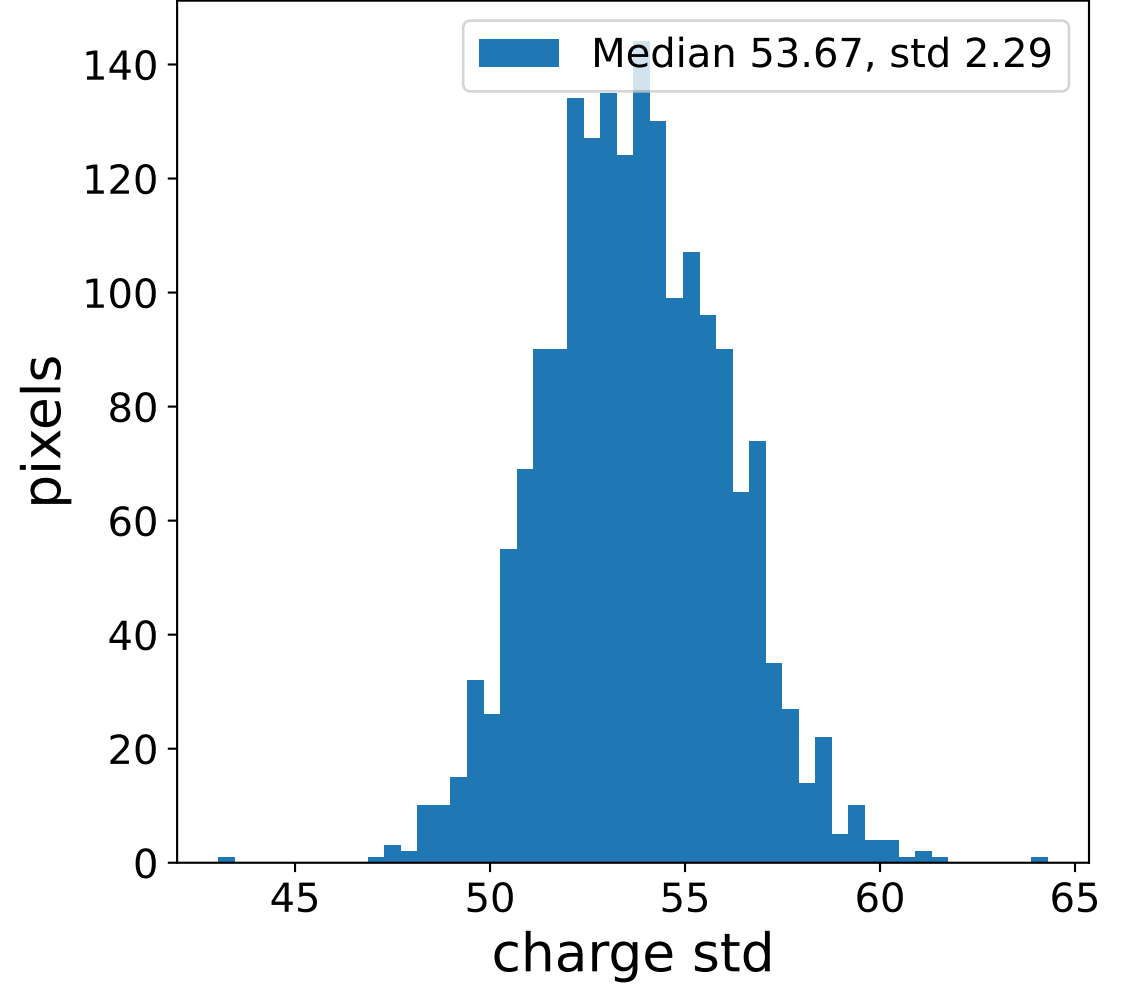

Run 2434

Run 2434

Run 2434 channel: HG

FF sample of 10000 events

pedestal sample of 10000 events

Run 2434 channel: LG

FF sample of 10000 events

pedestal sample of 10000 events