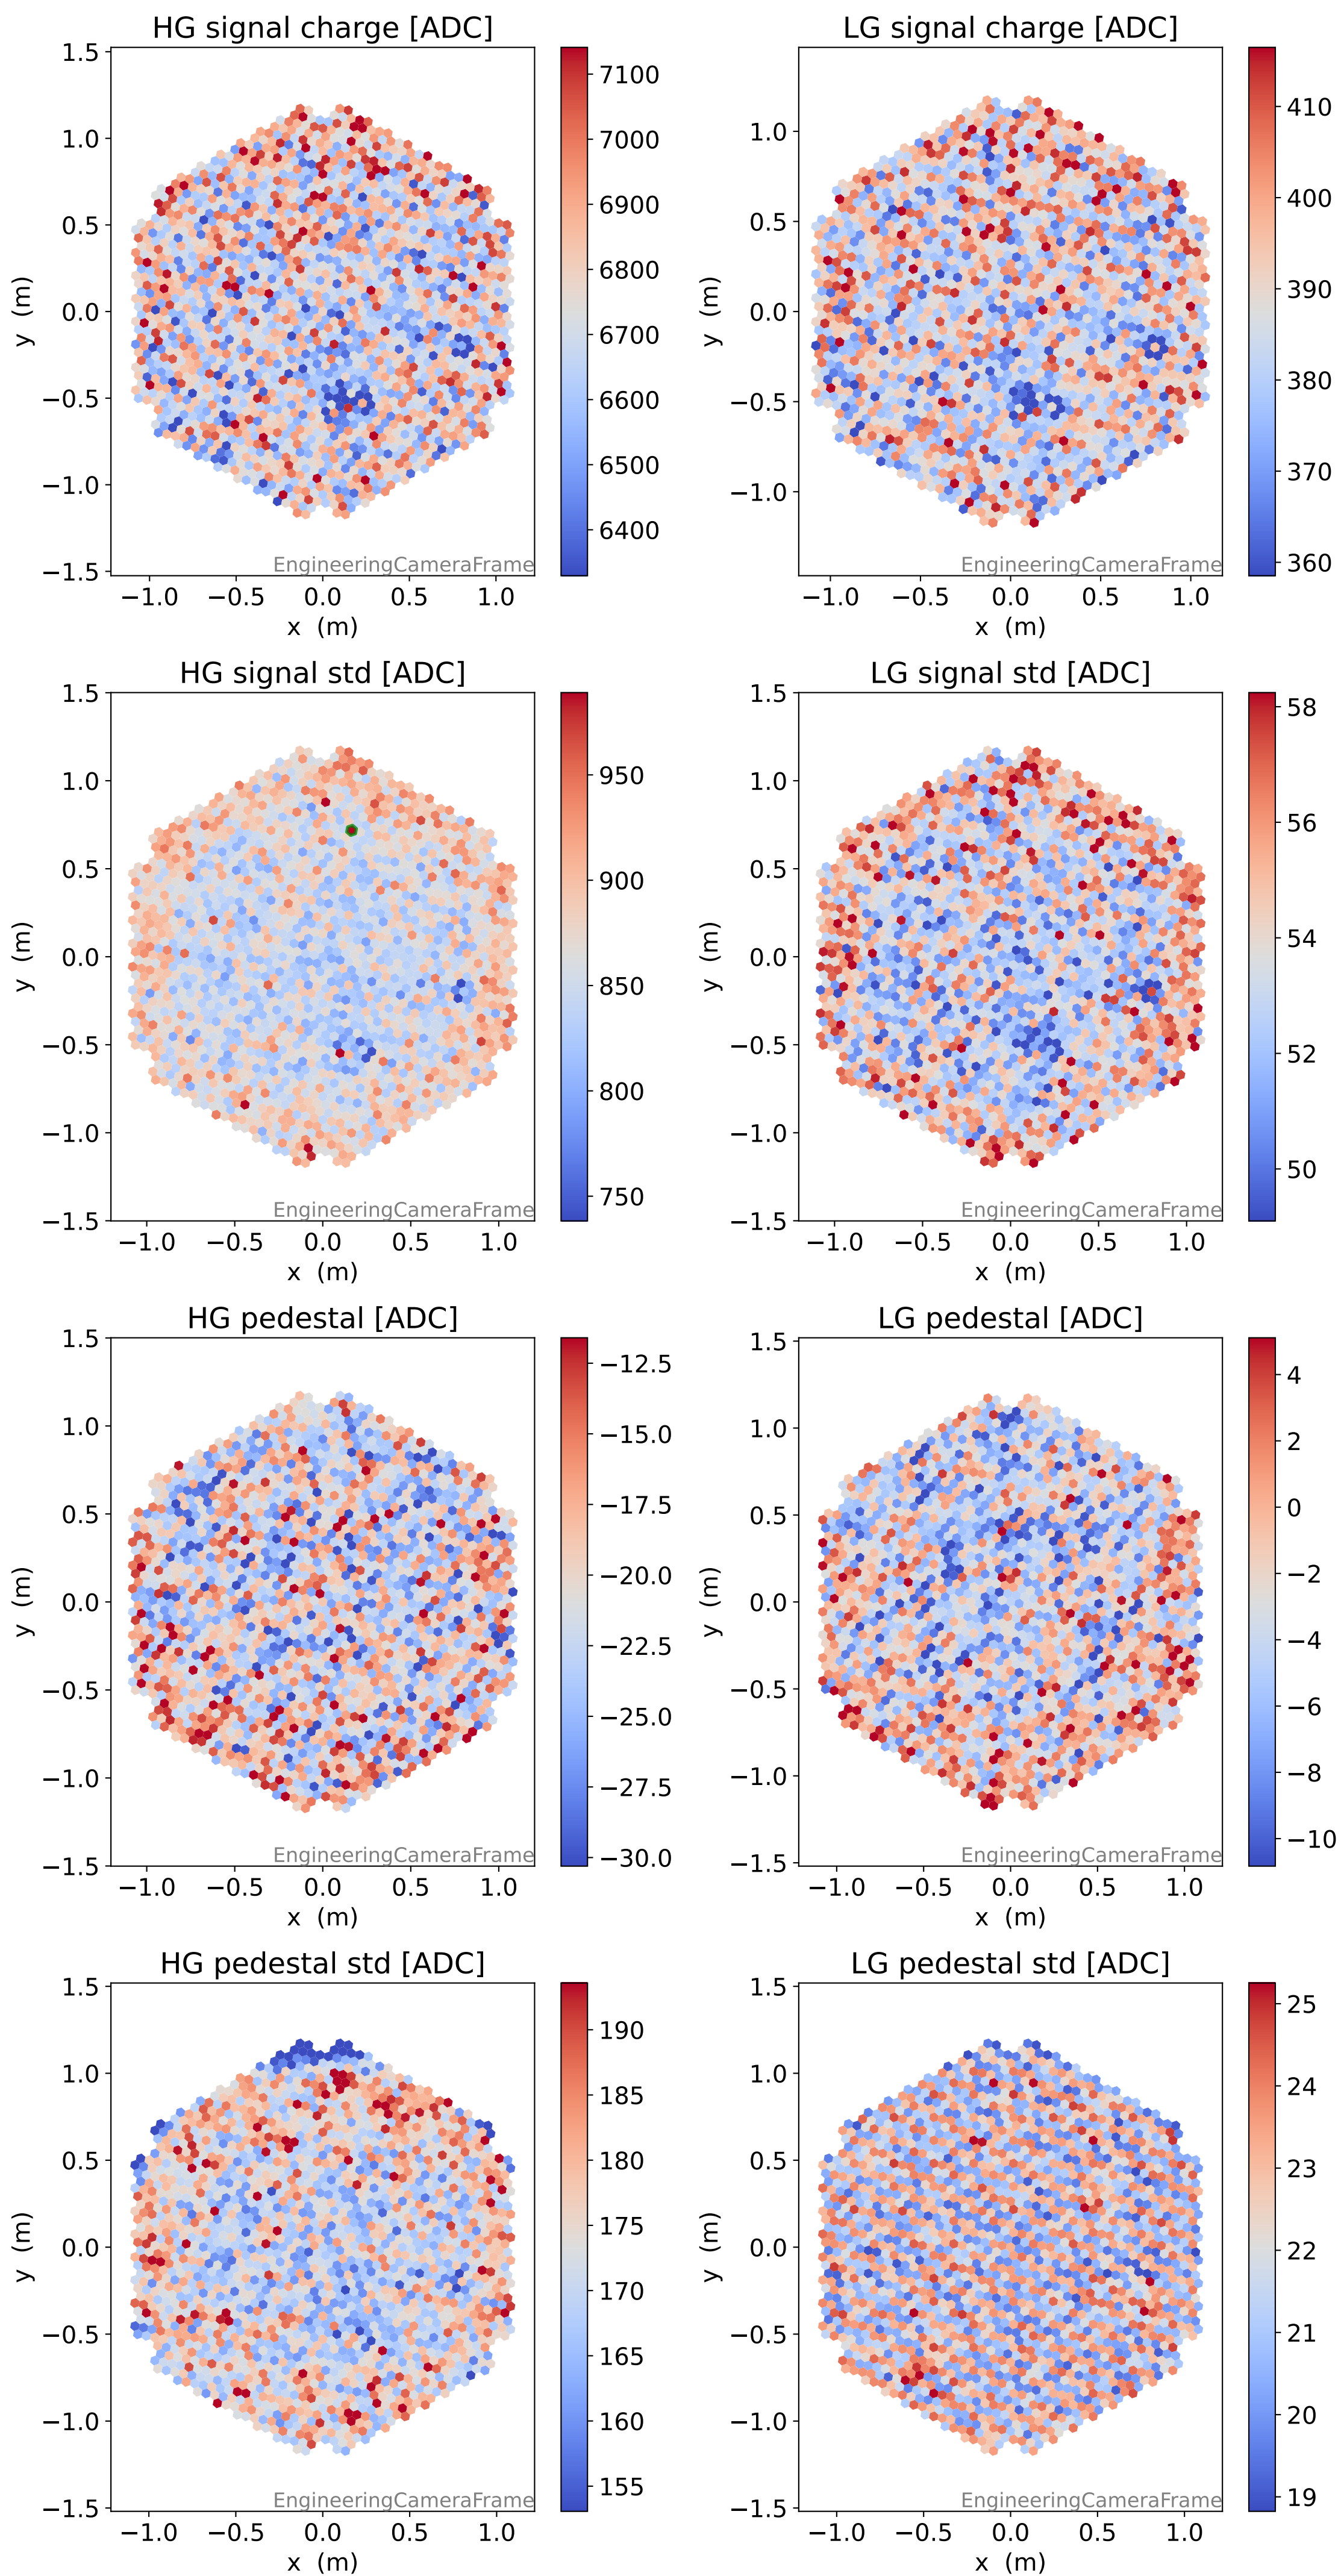

Run 2434

Run 2434

Run 2434 channel: HG

FF sample of 10000 events

pedestal sample of 10000 events

Run 2434 channel: LG

FF sample of 10000 events

pedestal sample of 10000 events