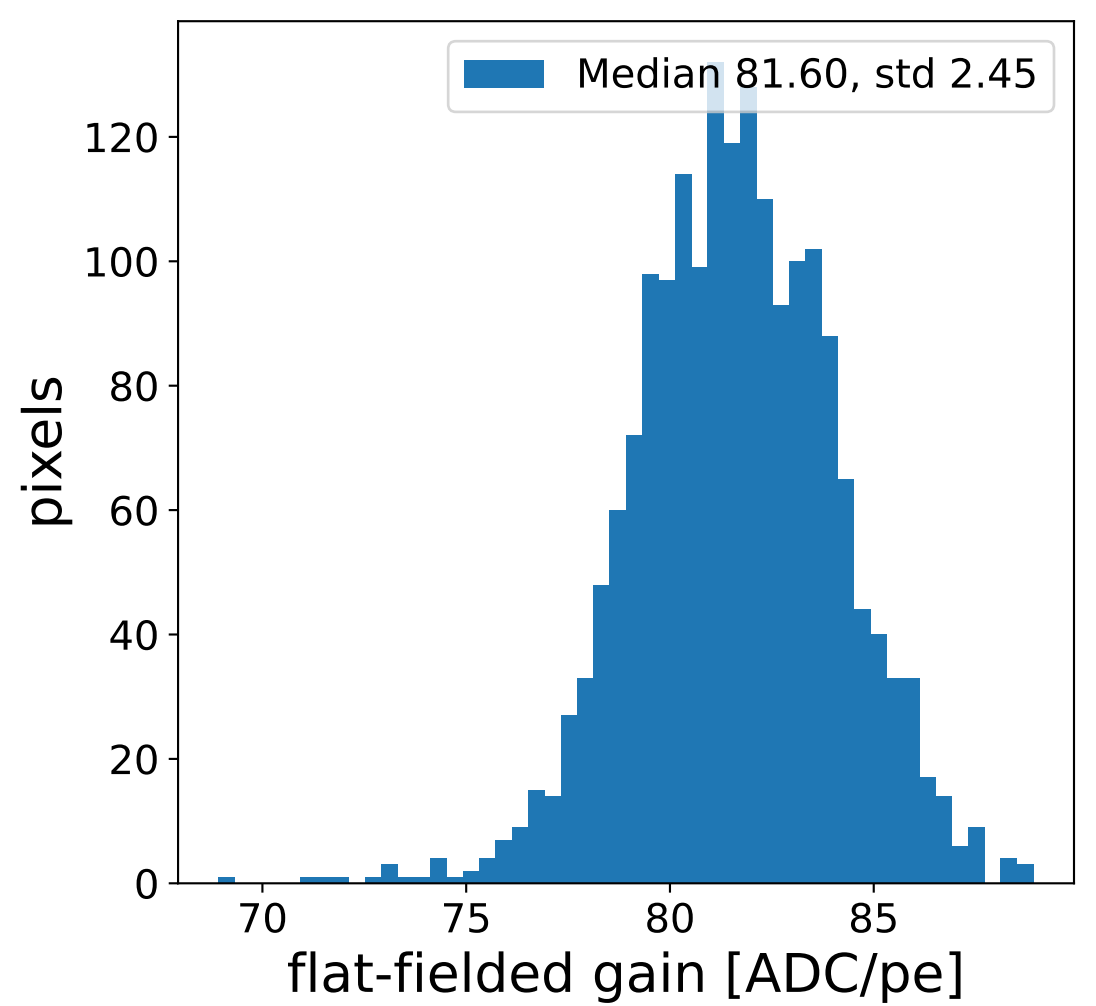

Run 2434

Run 2434

Run 2434 channel: HG

FF sample of 10000 events

pedestal sample of 10000 events

Run 2434 channel: LG

FF sample of 10000 events

pedestal sample of 10000 events