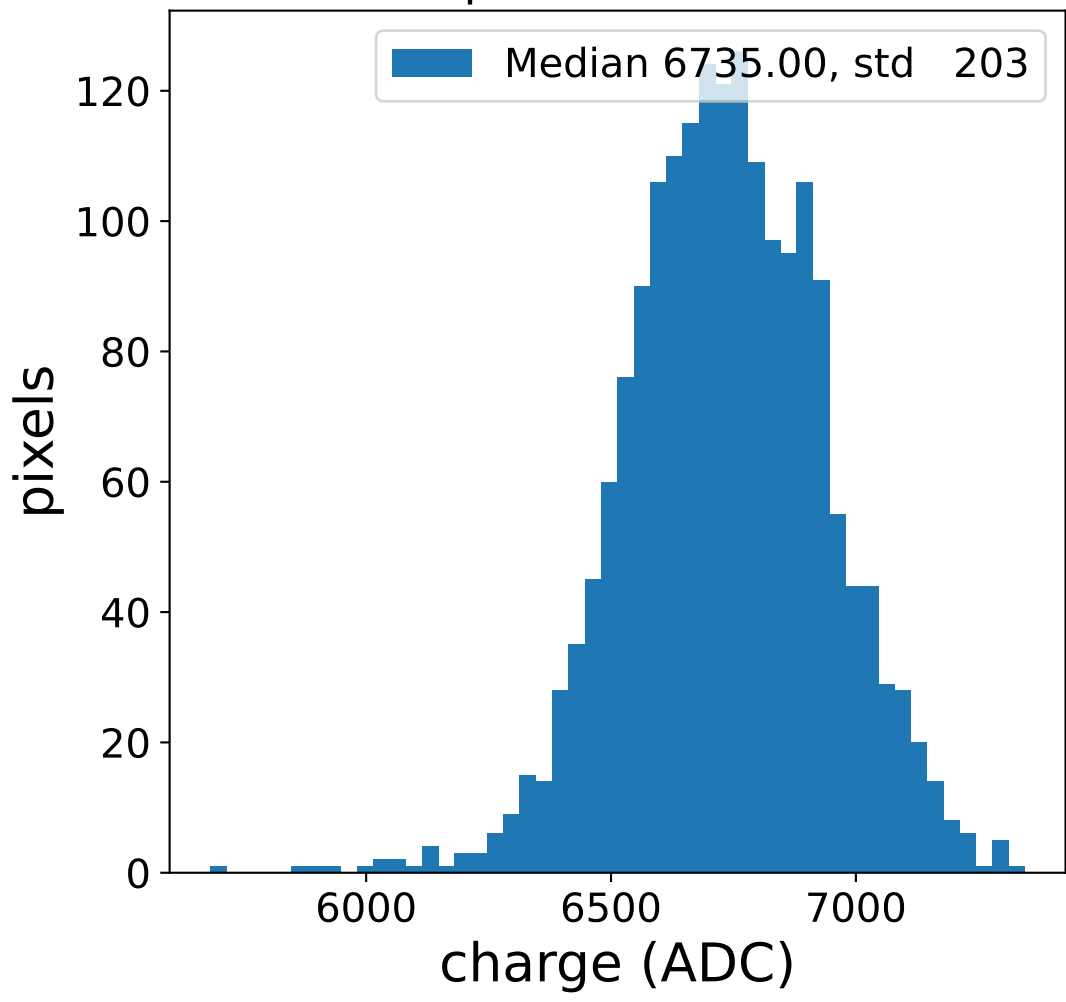

Run 2434

Run 2434

Run 2434 channel: HG

FF sample of 10000 events

pedestal sample of 10000 events

Run 2434 channel: LG

FF sample of 10000 events

pedestal sample of 10000 events