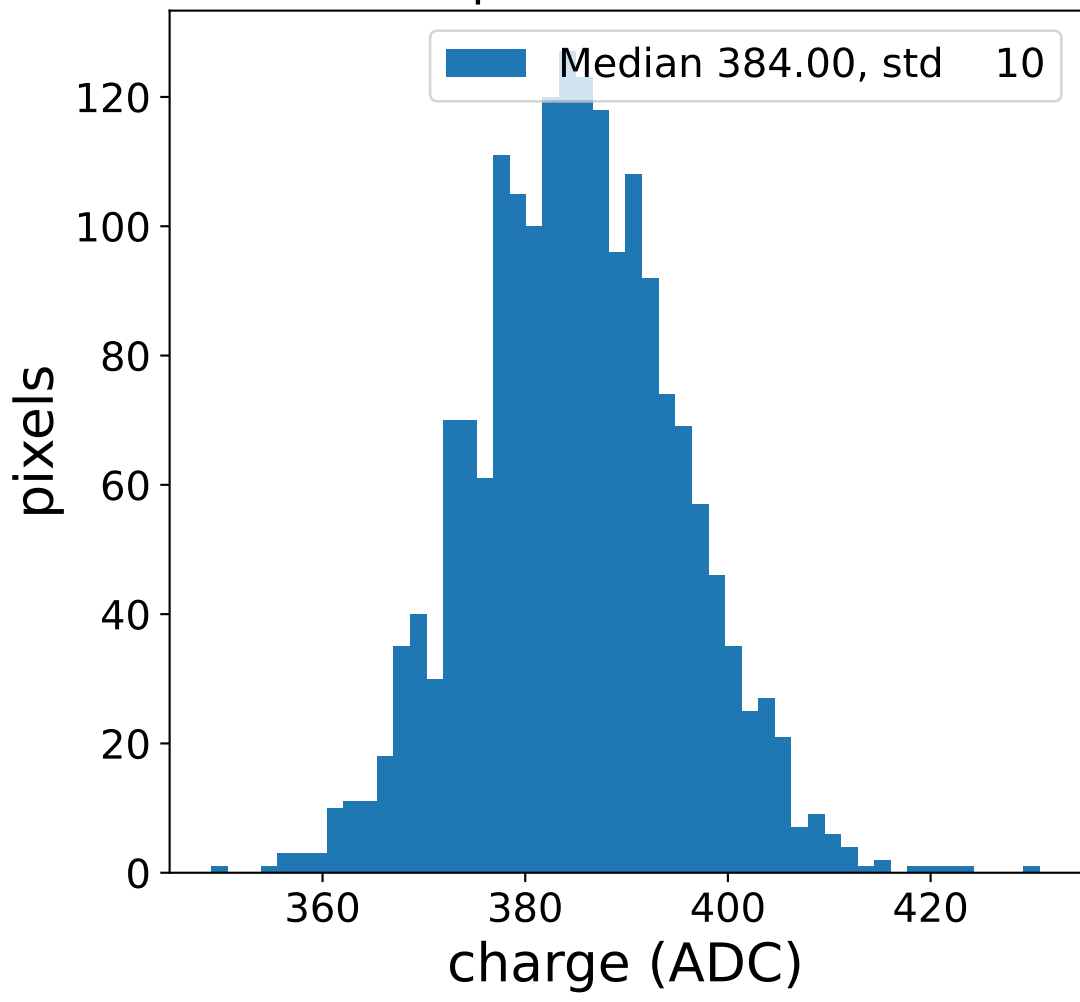

Run 2473

Run 2473

Run 2473 channel: HG

FF sample of 10000 events

pedestal sample of 10000 events

Run 2473 channel: LG

FF sample of 10000 events

pedestal sample of 10000 events