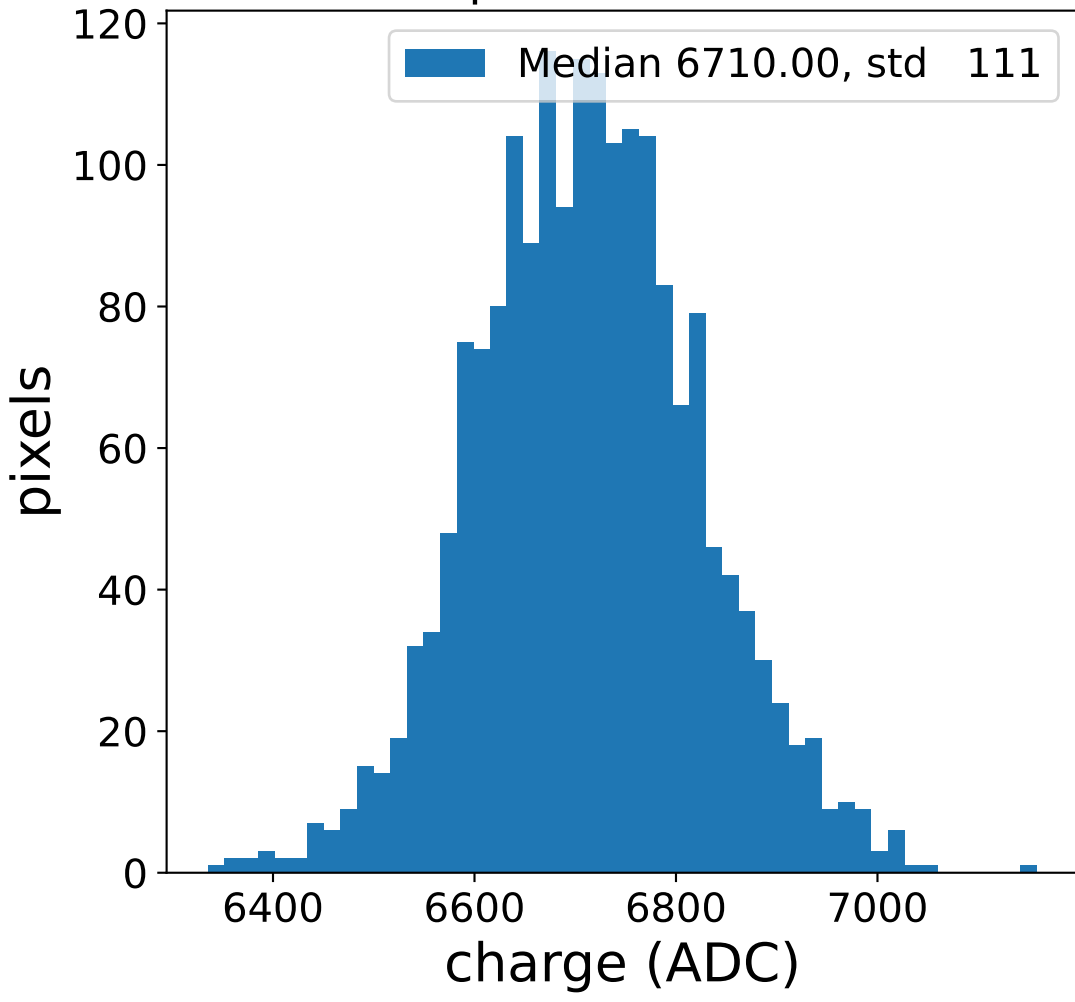

Run 2473

Run 2473

Run 2473 channel: HG

FF sample of 10000 events

pedestal sample of 10000 events

Run 2473 channel: LG

FF sample of 10000 events

pedestal sample of 10000 events