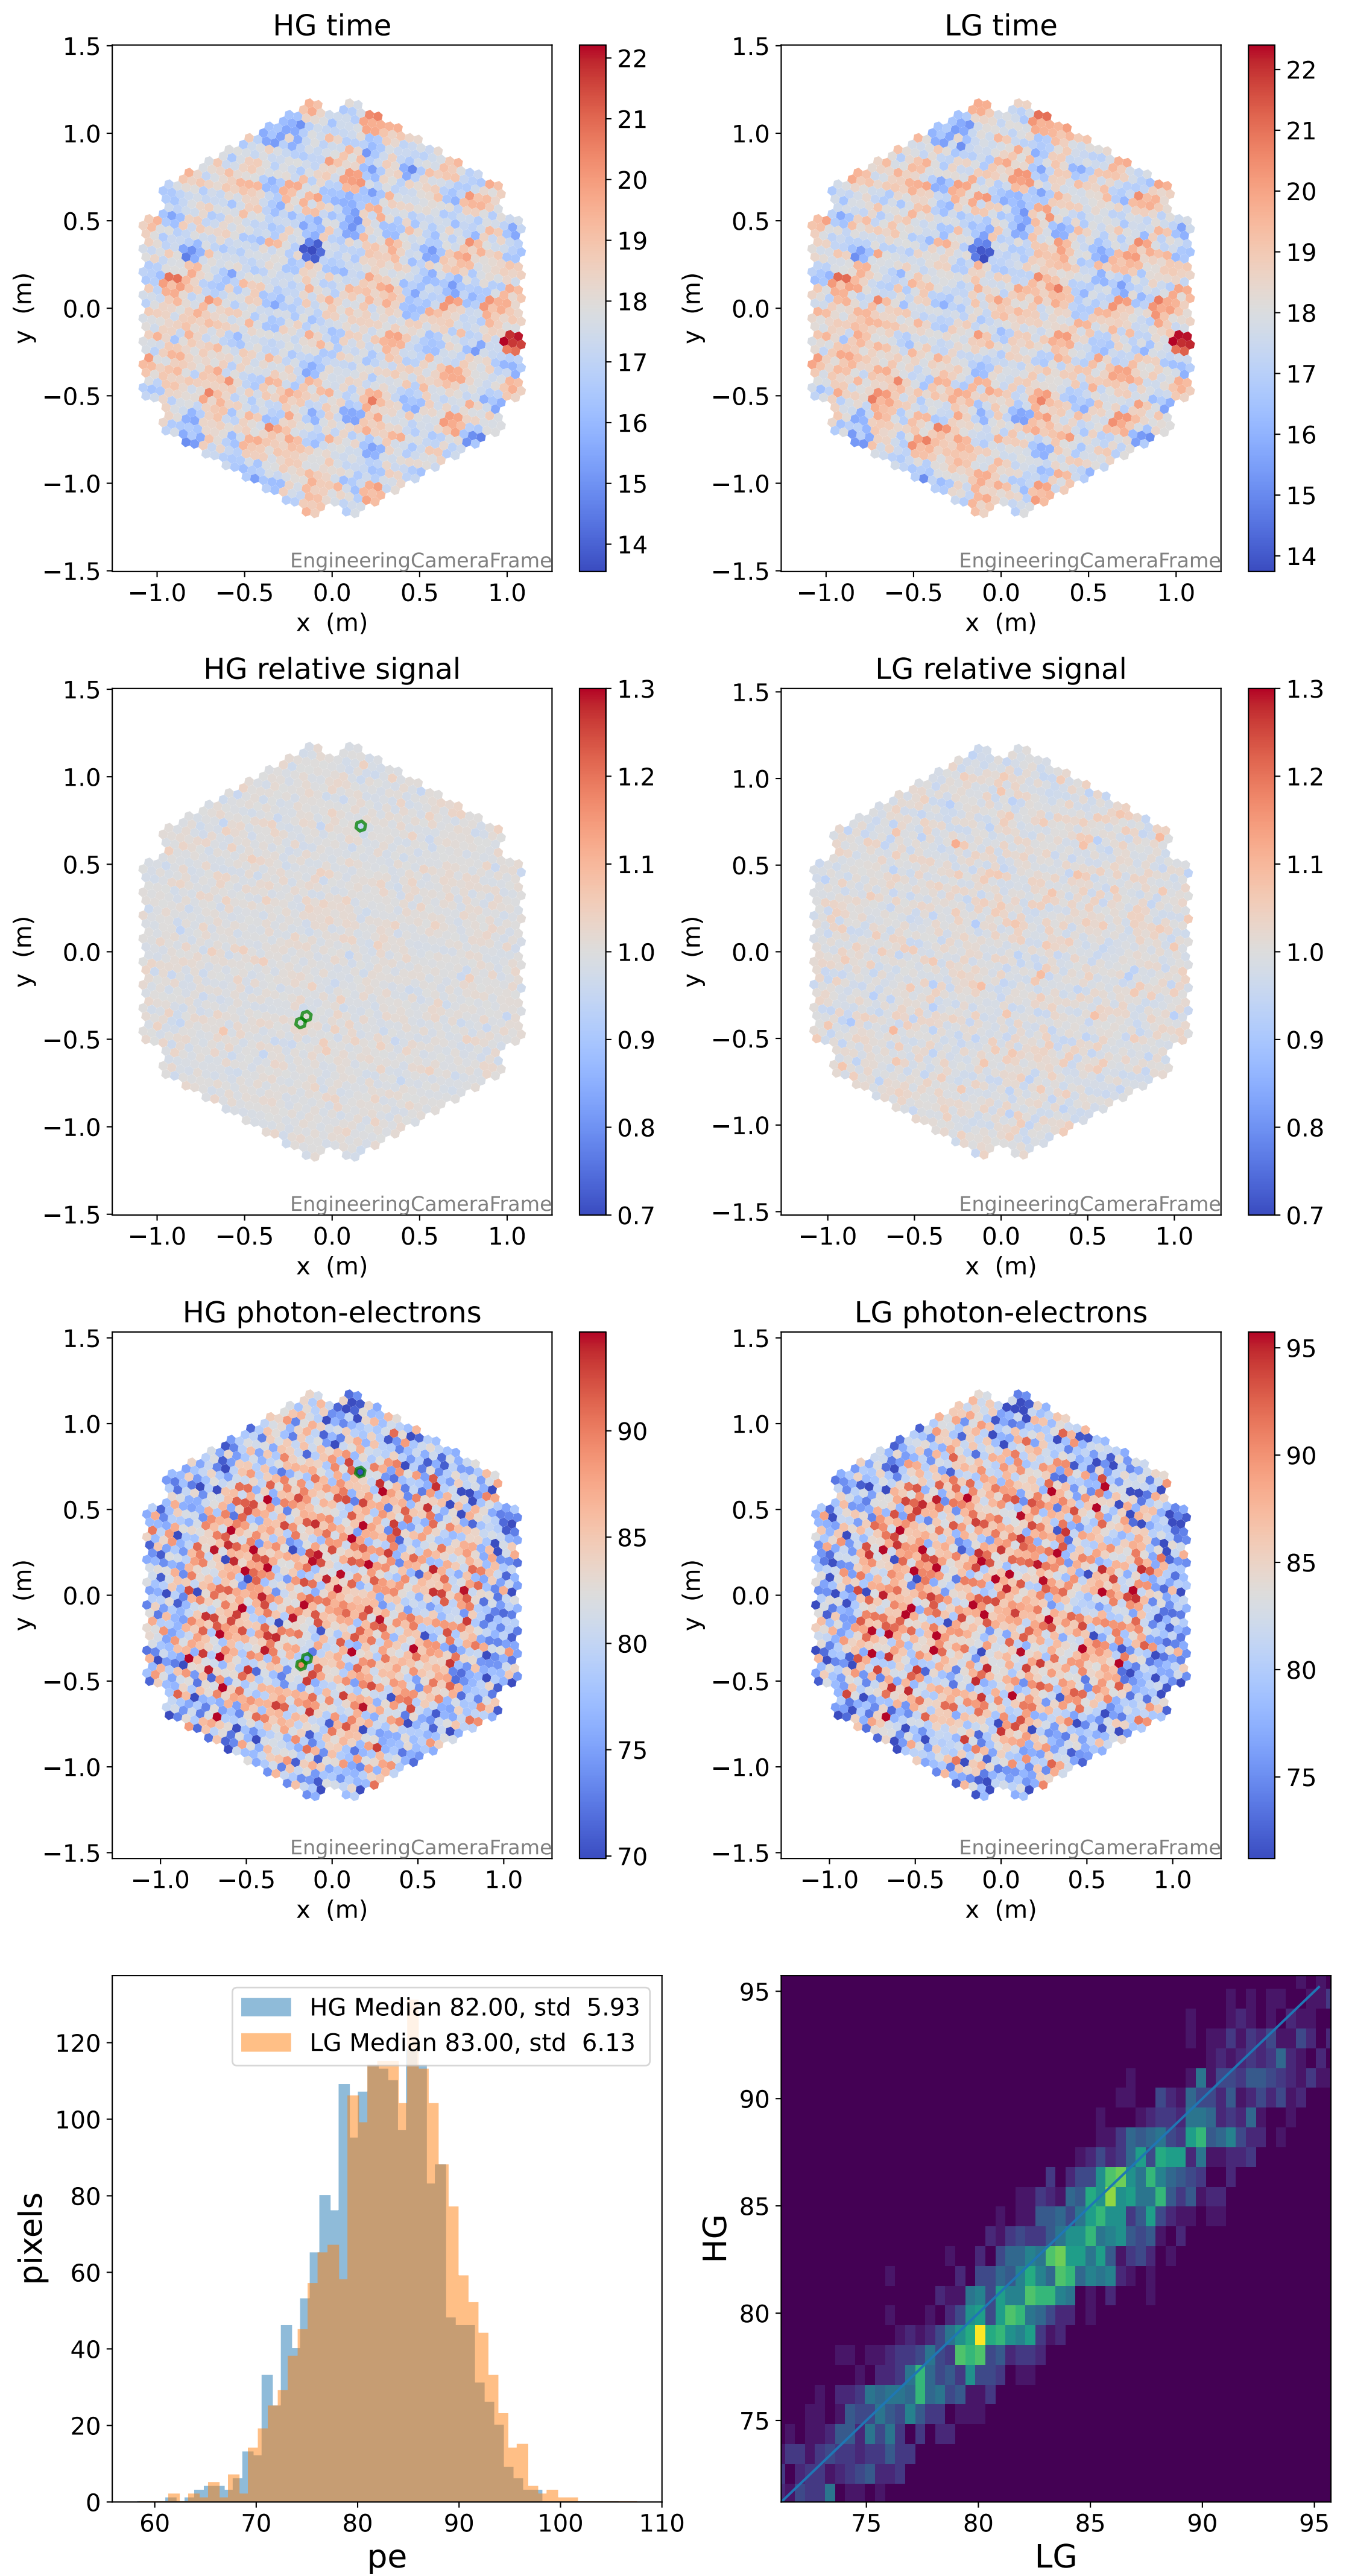

Run 2473

Run 2473

Run 2473 channel: HG

FF sample of 10000 events

pedestal sample of 10000 events

Run 2473 channel: LG

FF sample of 10000 events

pedestal sample of 10000 events