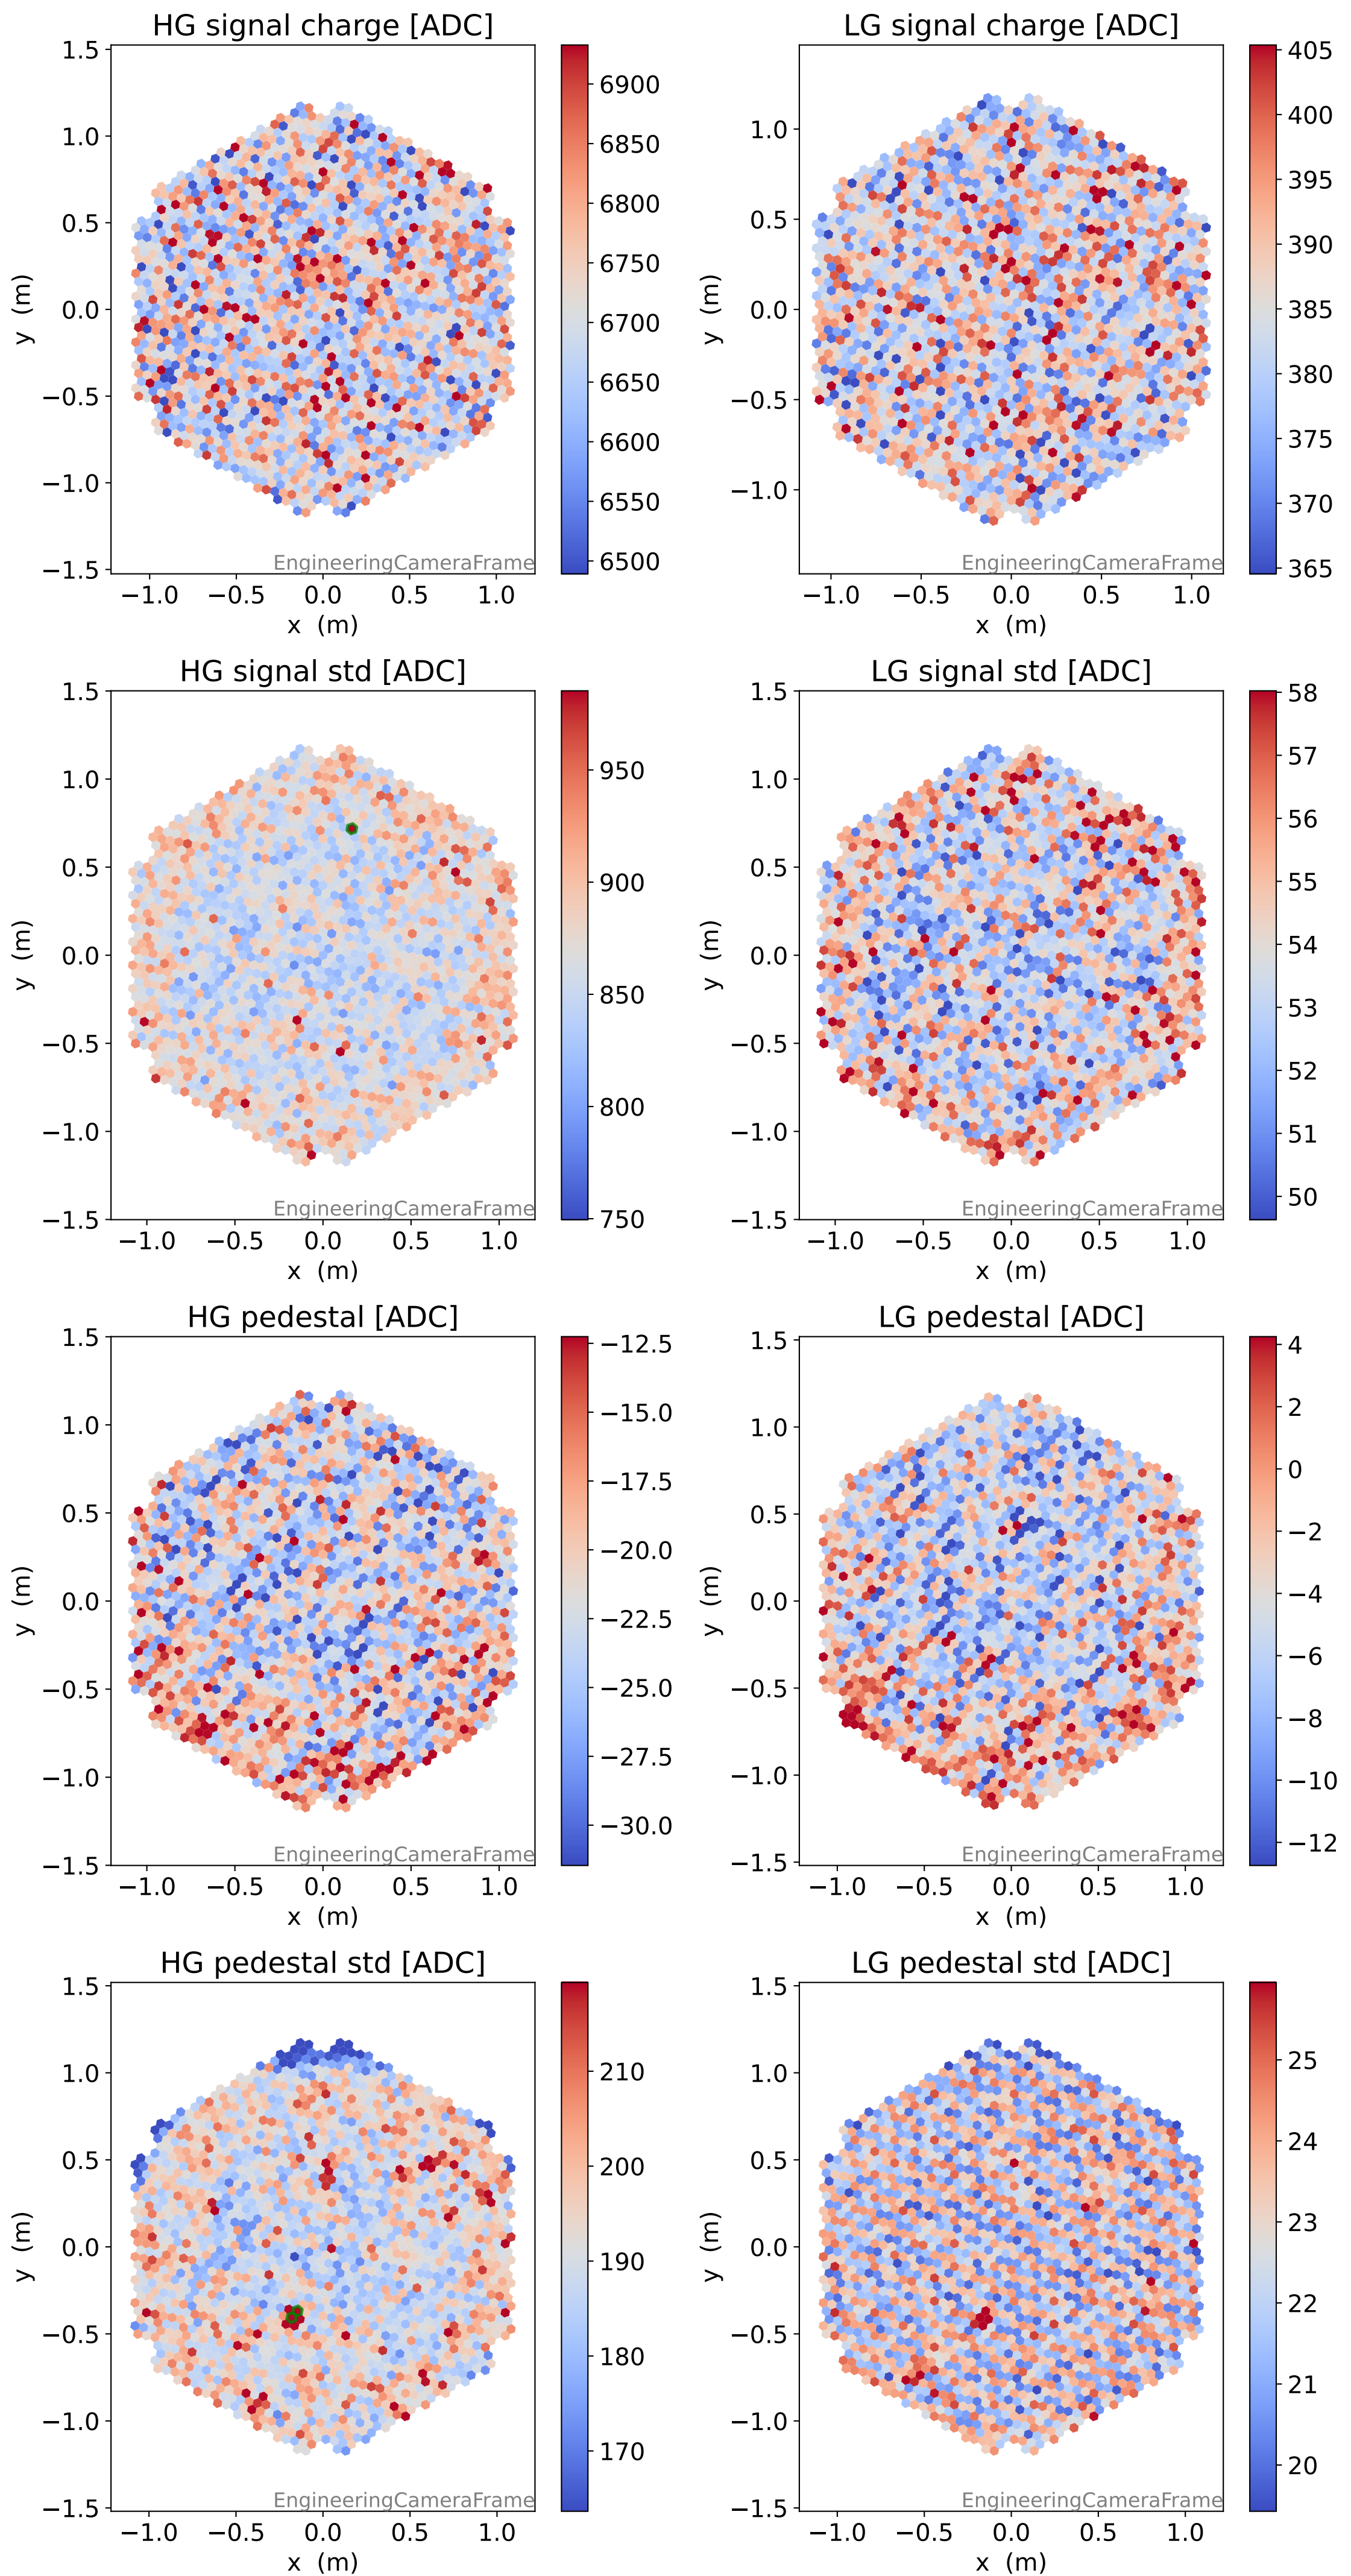

Run 2473

Run 2473

Run 2473 channel: HG

FF sample of 10000 events

pedestal sample of 10000 events

Run 2473 channel: LG

FF sample of 10000 events

pedestal sample of 10000 events