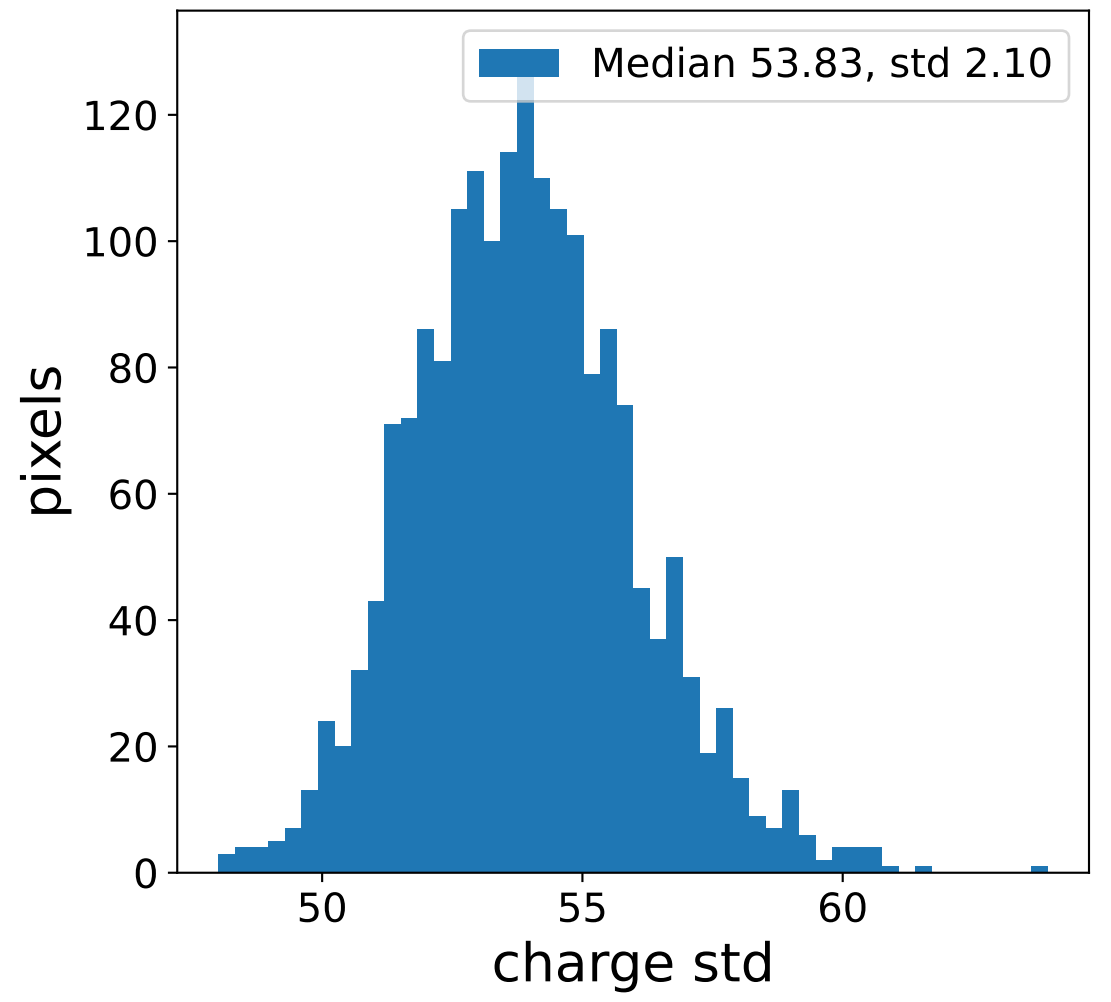

Run 2473

Run 2473

Run 2473 channel: HG

FF sample of 10000 events

pedestal sample of 10000 events

Run 2473 channel: LG

FF sample of 10000 events

pedestal sample of 10000 events