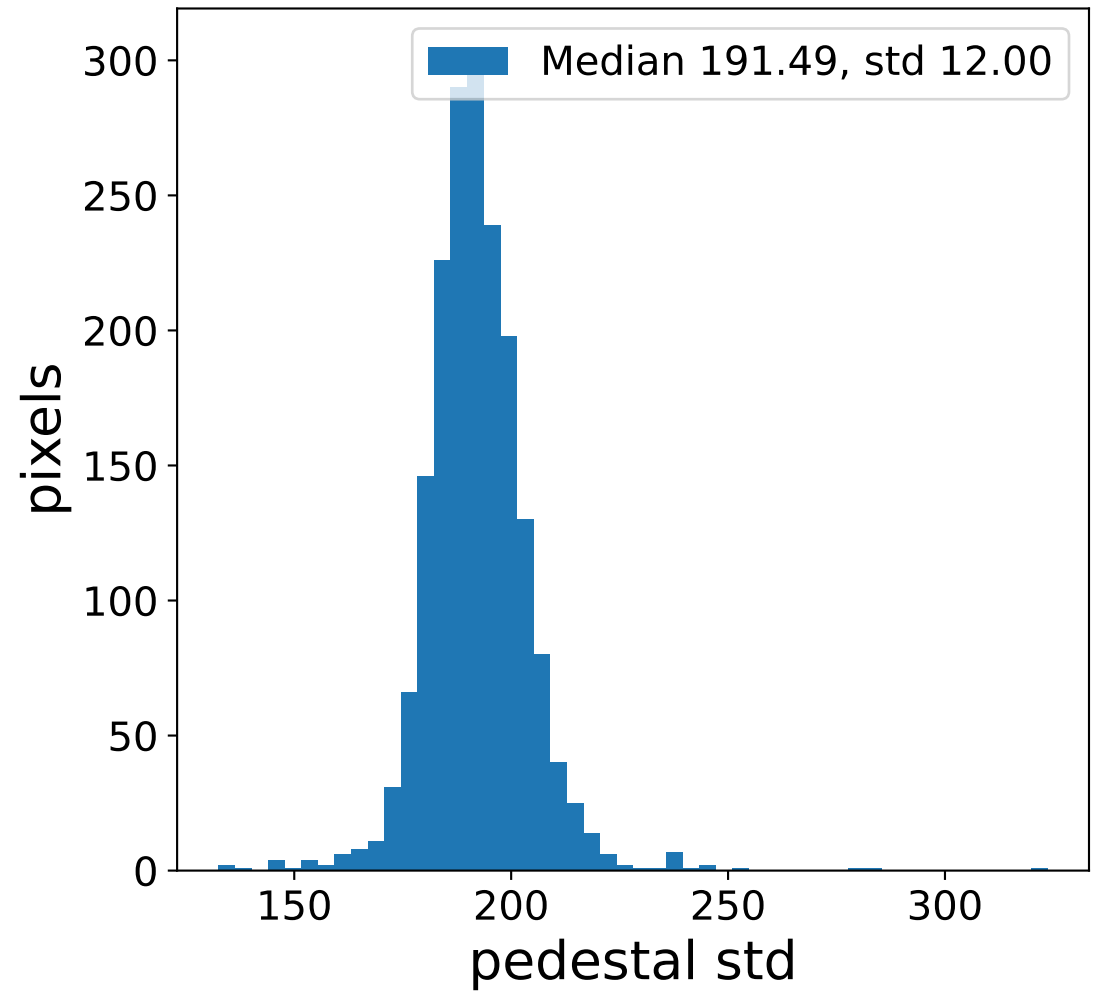

Run 2473

Run 2473

Run 2473 channel: HG

FF sample of 10000 events

pedestal sample of 10000 events

Run 2473 channel: LG

FF sample of 10000 events

pedestal sample of 10000 events