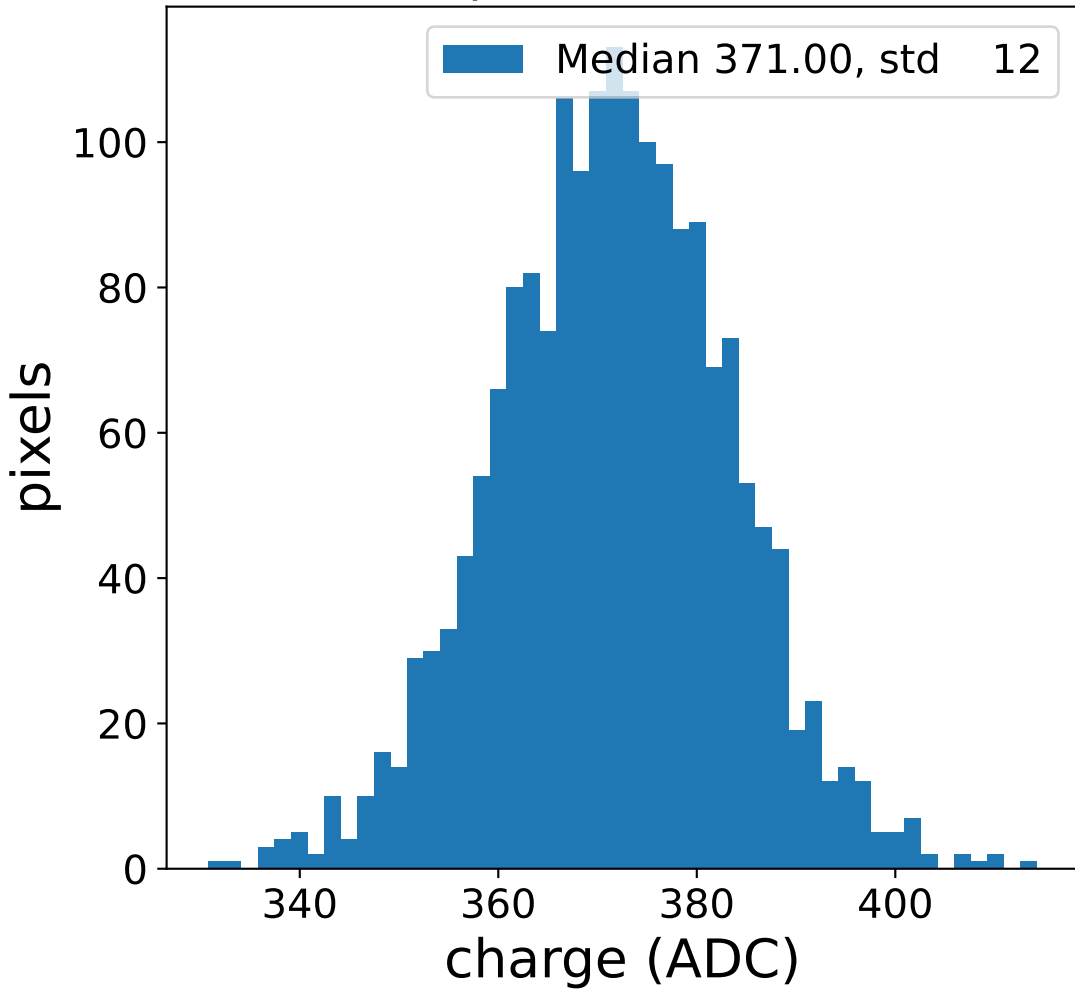

Run 2525 channel: LG

FF sample of 10000 events