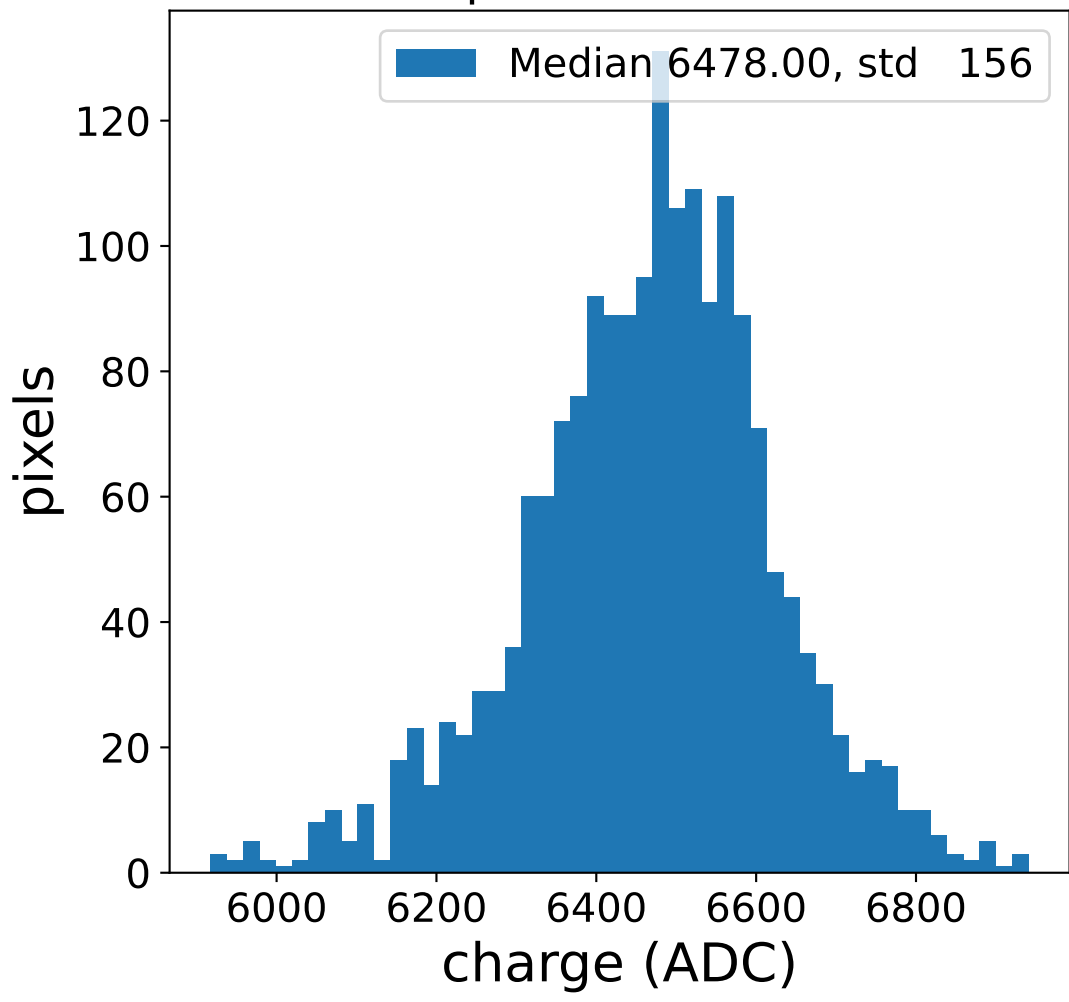

## pedestal sample of 10000 events