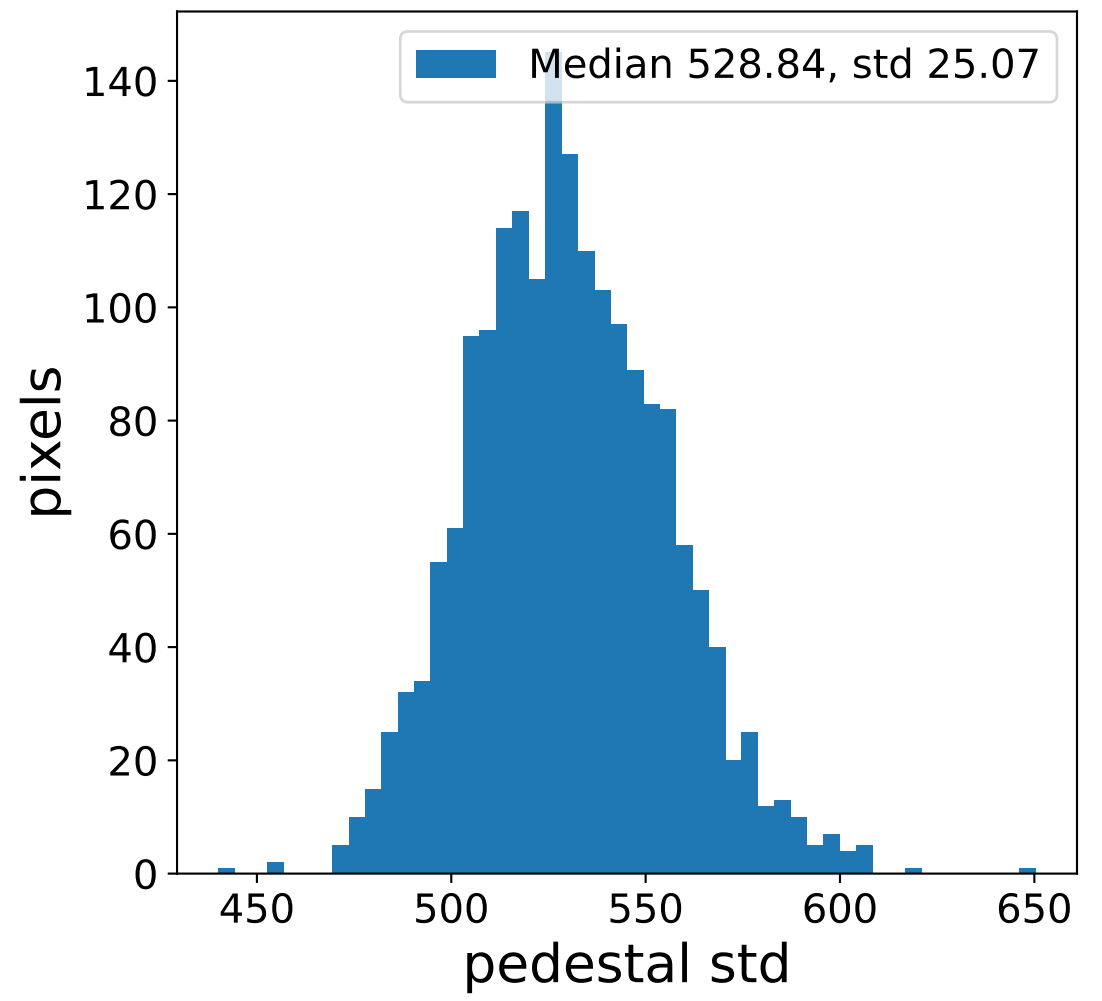

## pedestal sample of 10000 events