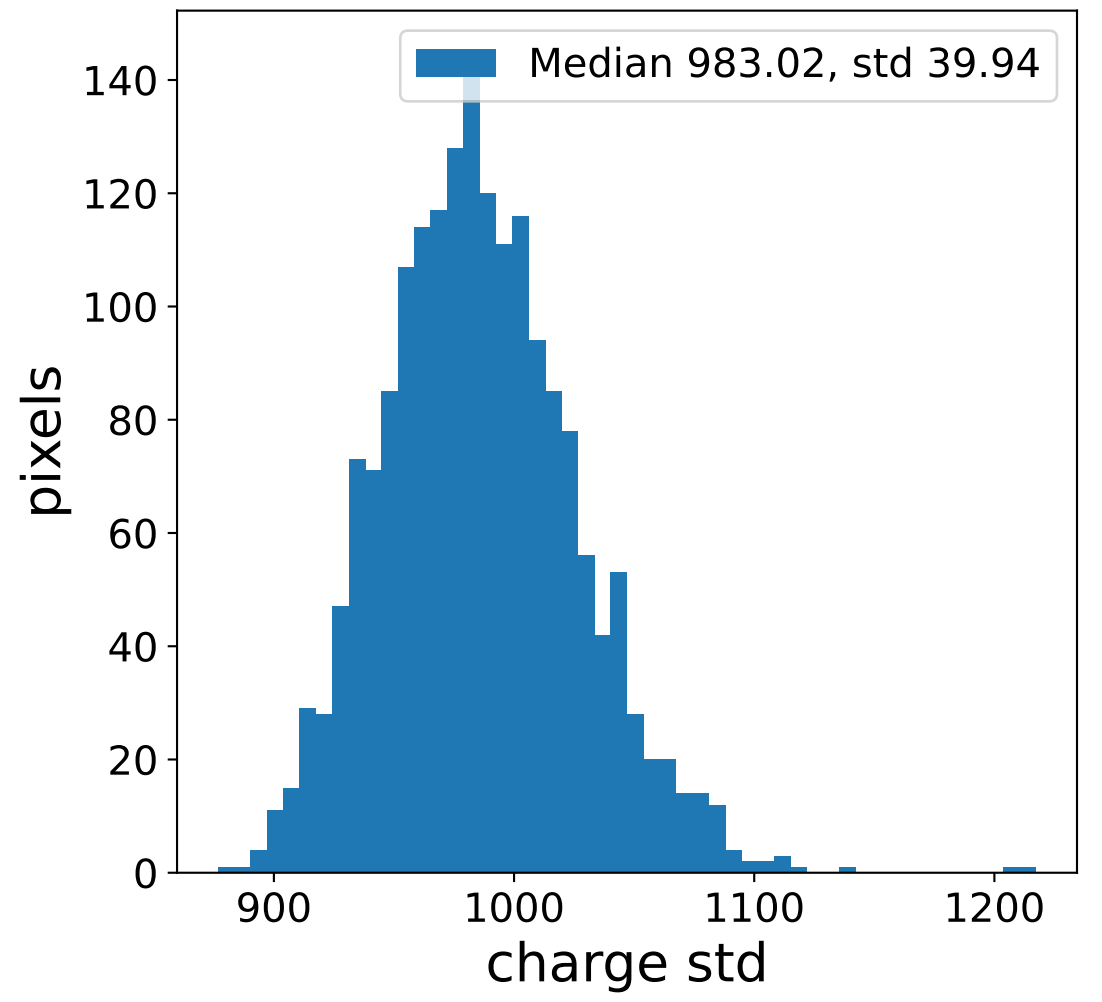

## pedestal sample of 10000 events